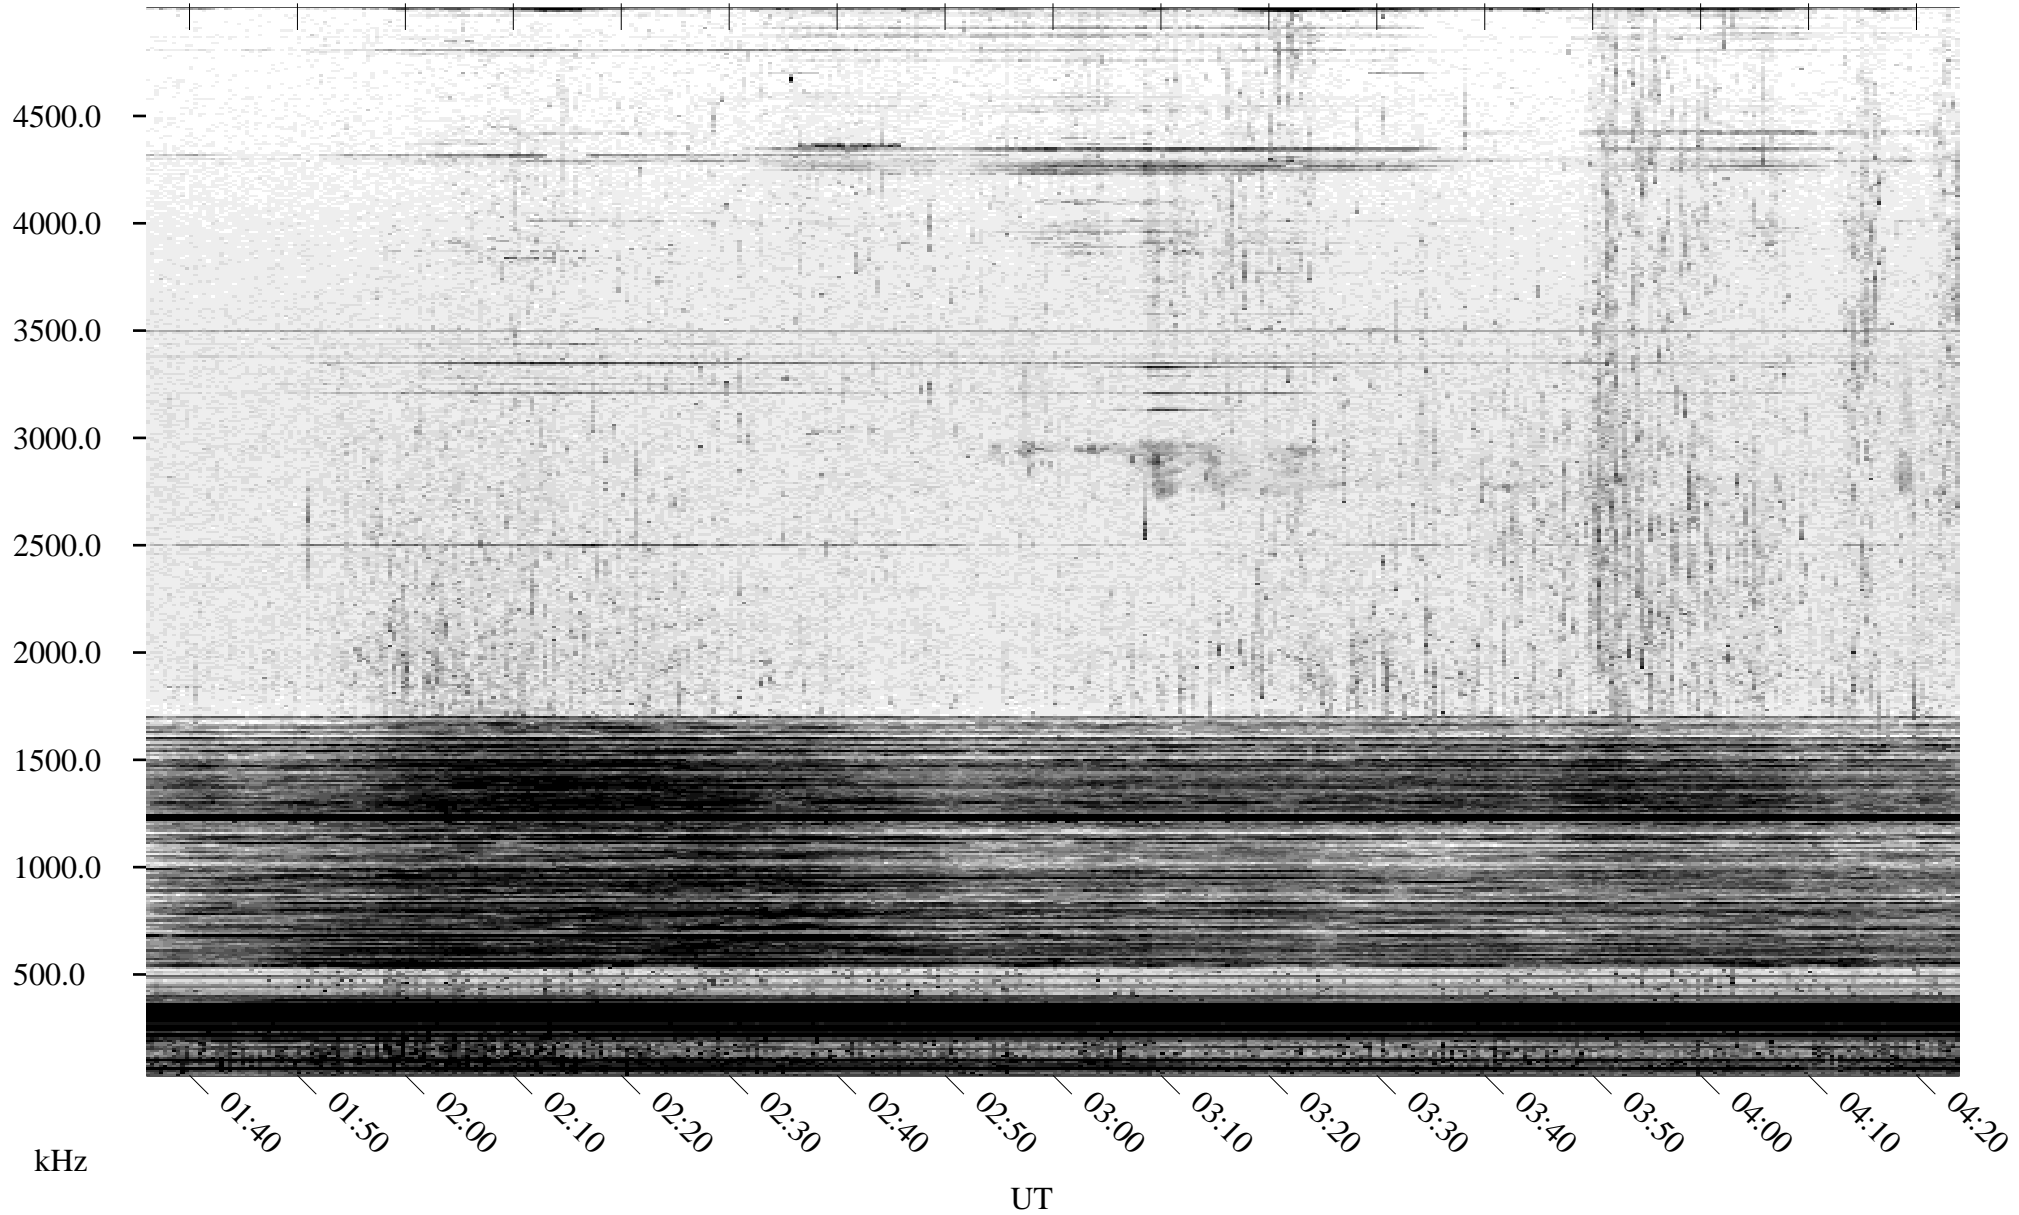

09/16/2004 Churchill, Manitoba

Linear Scale Black = 161 White = 15

ch04260l.r00m max_12

Page 1

09/16/2004 Churchill, Manitoba

Linear Scale Black = 161 White = 15

ch04260l.r00m max_12

Page 2

09/17/2004 Churchill, Manitoba

Linear Scale Black = 161 White = 15

ch04260l.r00m max_12

Page 3

09/17/2004 Churchill, Manitoba

Linear Scale Black = 161 White = 15

ch04260l.r00m max_12

Page 4

09/17/2004 Churchill, Manitoba

Linear Scale Black = 161 White = 15

ch04260l.r00m max_12

Page 5

09/17/2004 Churchill, Manitoba

Linear Scale Black = 161 White = 15

ch04260l.r00m max_12

Page 6

09/17/2004 Churchill, Manitoba

Linear Scale Black = 161 White = 15

ch04260l.r00m max_12

09/17/2004 Churchill, Manitoba

Linear Scale Black = 161 White = 15

ch04260l.r00m max_12