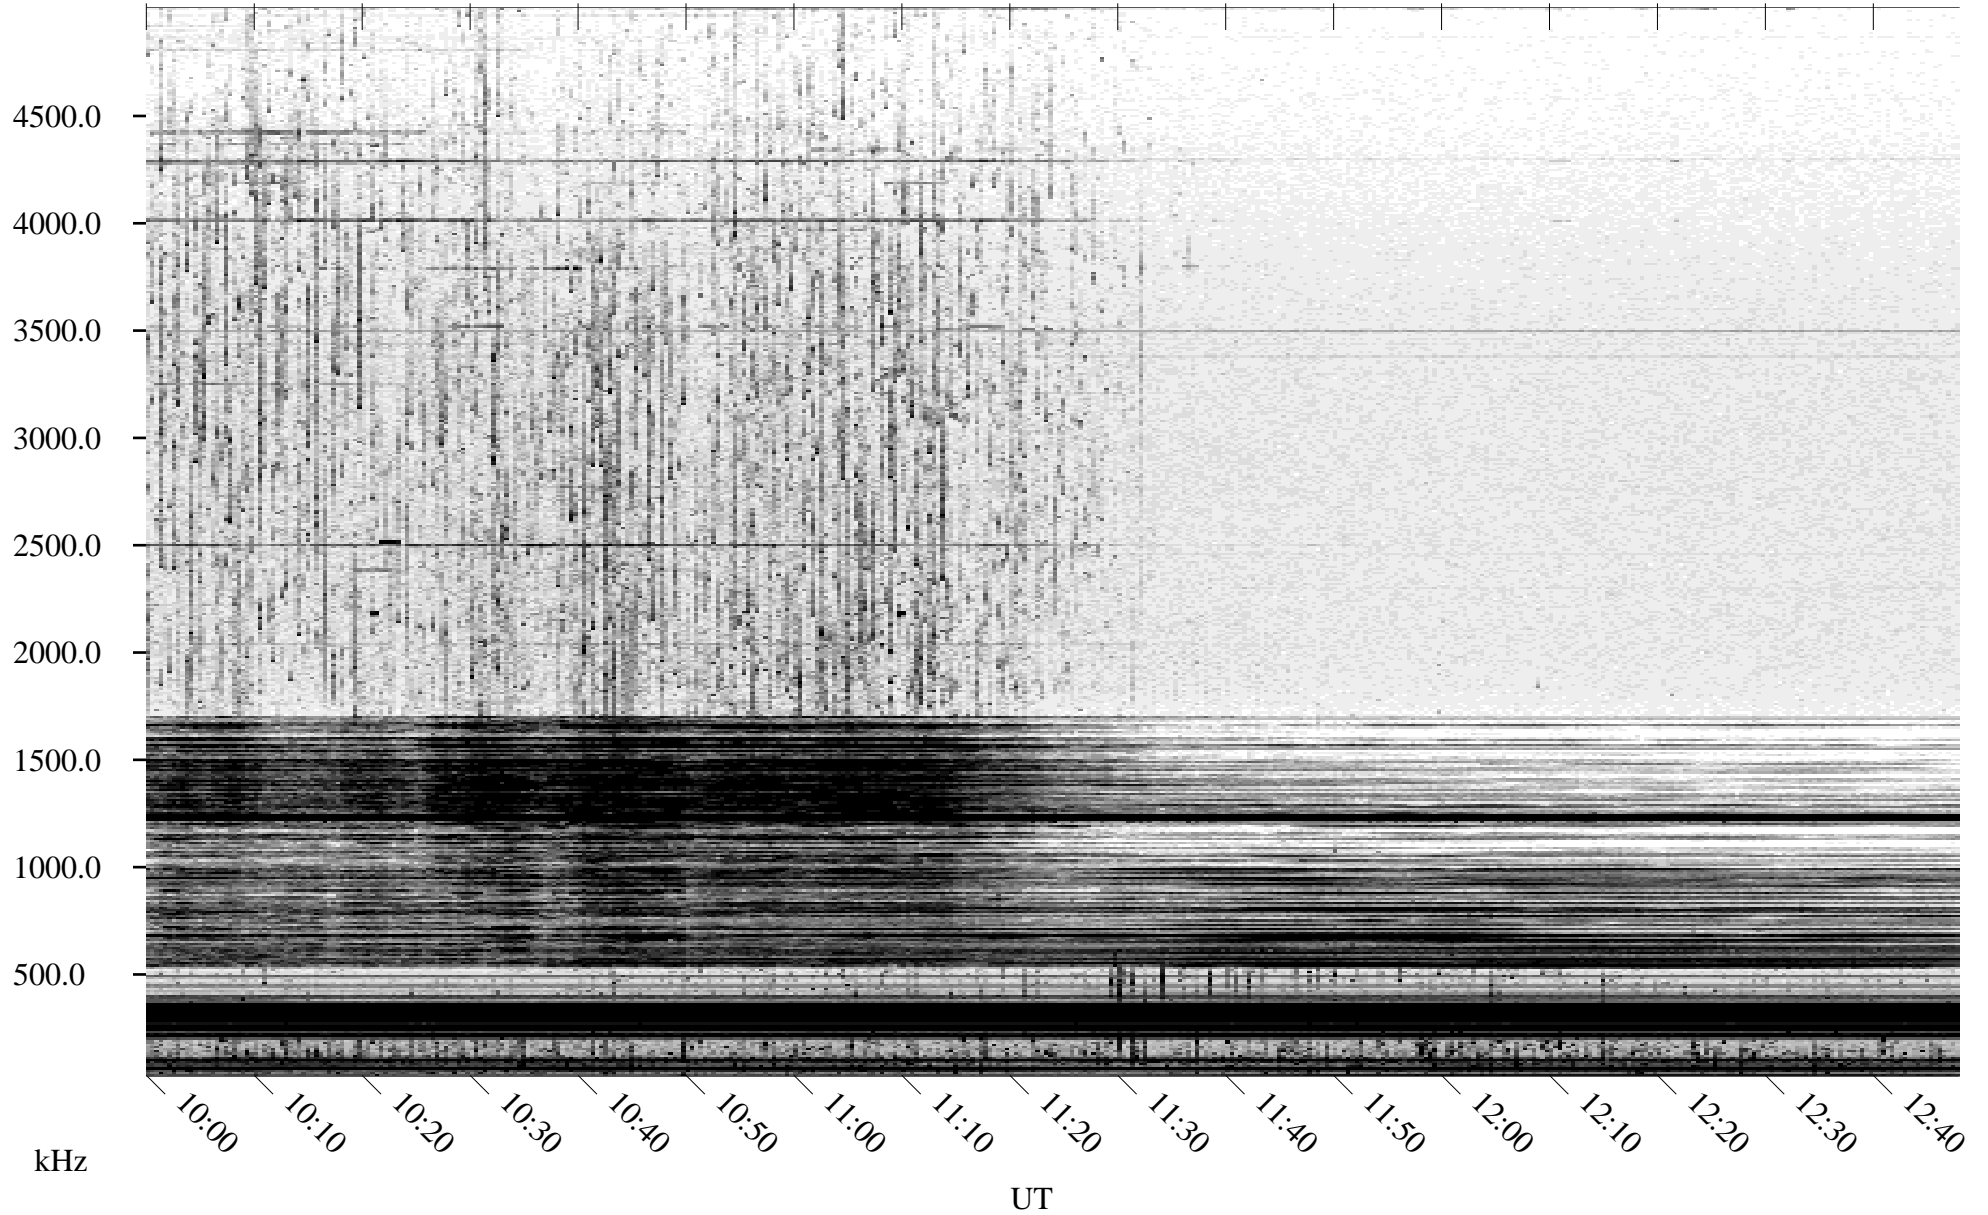

09/16/2004 Churchill, Manitoba

Linear Scale Black = 161 White = 15

ch04260l.r00m max_12

Page 1

09/16/2004 Churchill, Manitoba

Linear Scale Black = 161 White = 15

ch04260l.r00m max_12

Page 2

09/17/2004 Churchill, Manitoba

Linear Scale Black = 161 White = 15

ch04260l.r00m max_12

Page 3

09/17/2004 Churchill, Manitoba

Linear Scale Black = 161 White = 15

ch04260l.r00m max_12

Page 4

09/17/2004 Churchill, Manitoba

Linear Scale Black = 161 White = 15

ch04260l.r00m max_12

Page 5

09/17/2004 Churchill, Manitoba

Linear Scale Black = 161 White = 15

ch04260l.r00m max_12

Page 6

09/17/2004 Churchill, Manitoba

Linear Scale Black = 161 White = 15

ch04260l.r00m max_12

09/17/2004 Churchill, Manitoba

Linear Scale Black = 161 White = 15

ch04260l.r00m max_12