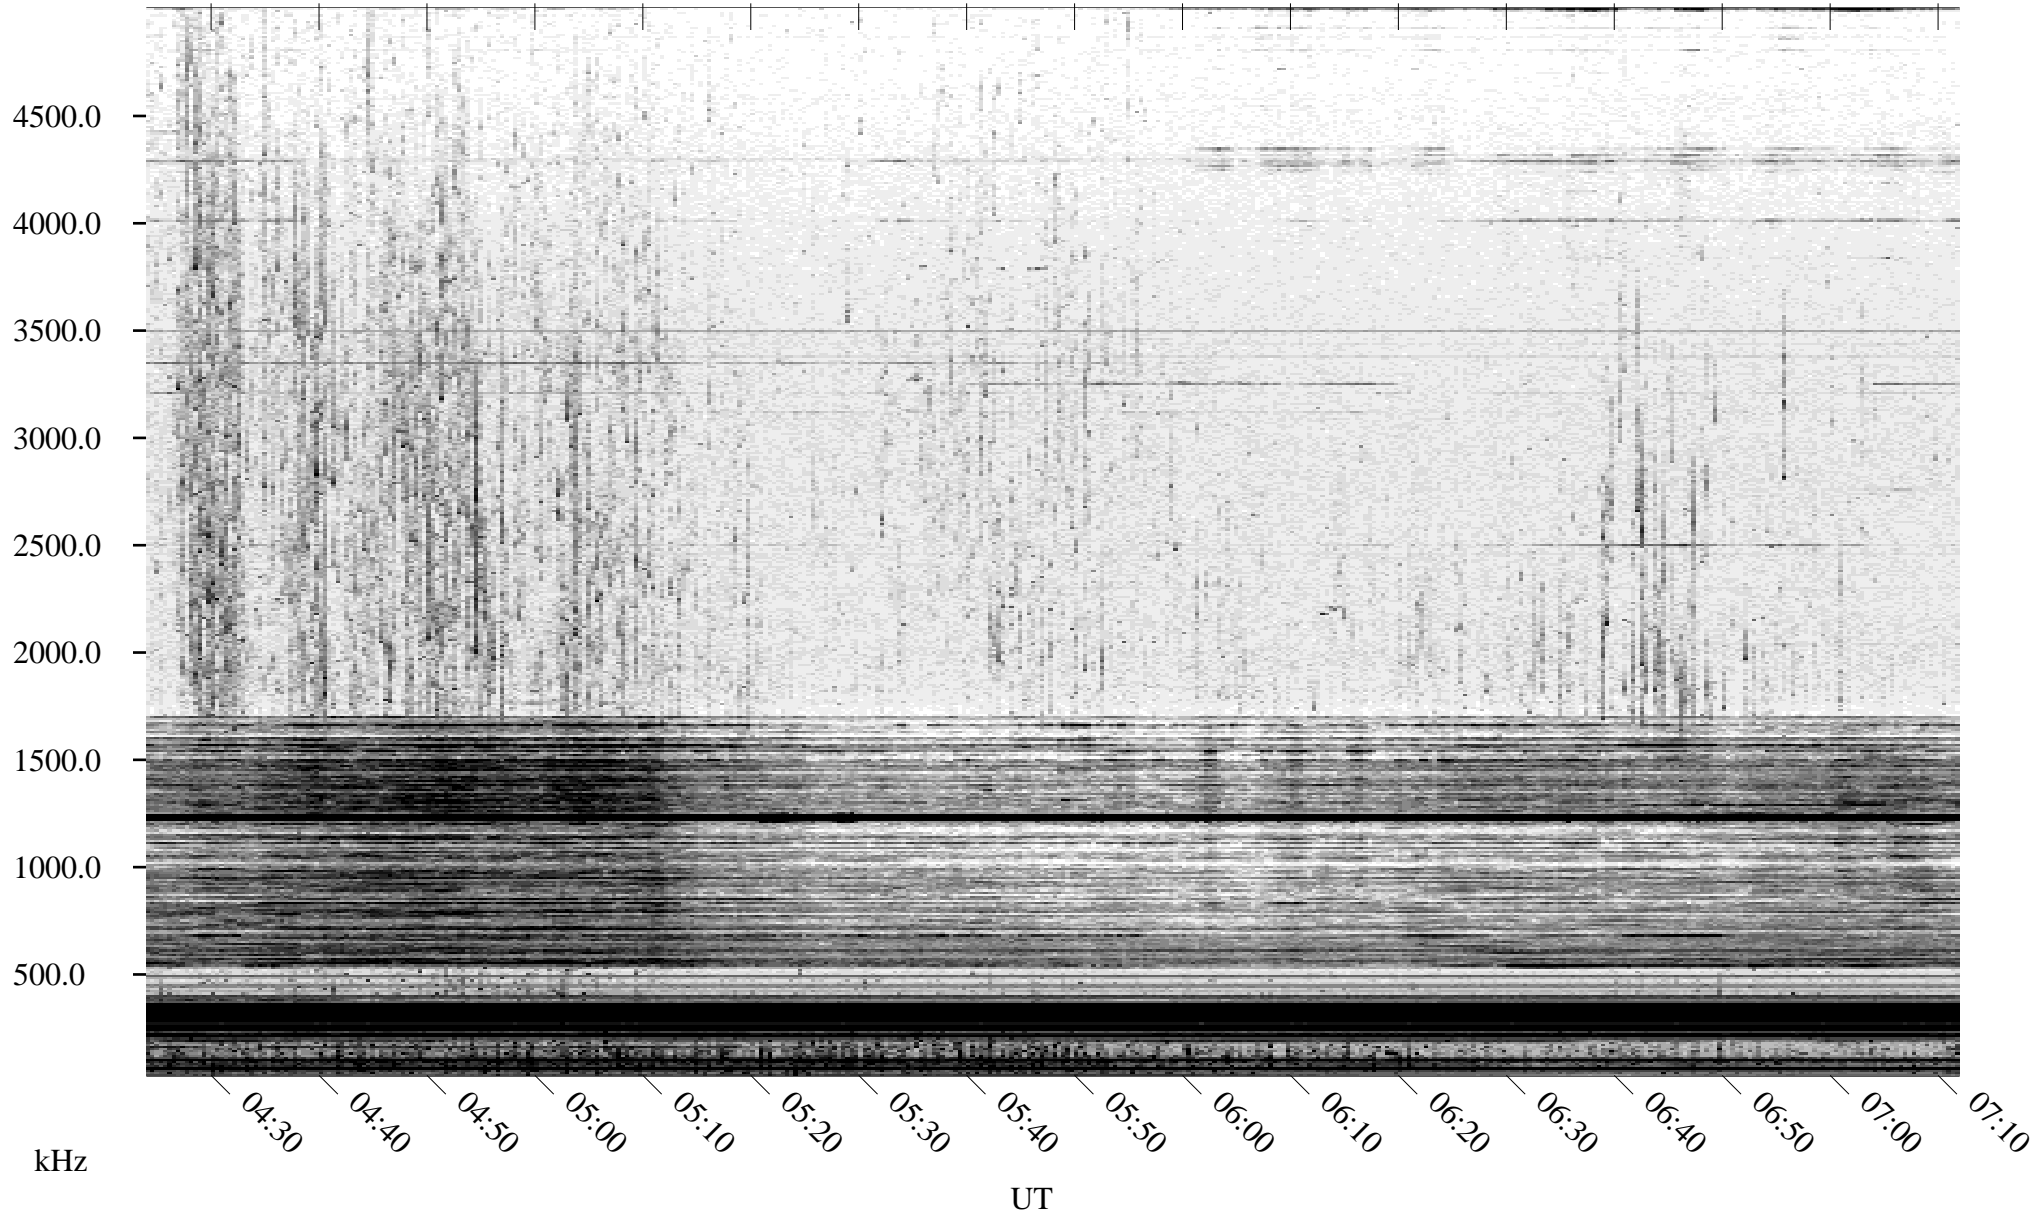

09/16/2004 Churchill, Manitoba

Linear Scale Black = 161 White = 15

ch04260l.r00m max_12

Page 1

09/16/2004 Churchill, Manitoba

Linear Scale Black = 161 White = 15

ch04260l.r00m max_12

Page 2

09/17/2004 Churchill, Manitoba

Linear Scale Black = 161 White = 15

ch04260l.r00m max_12

Page 3

09/17/2004 Churchill, Manitoba

Linear Scale Black = 161 White = 15

ch04260l.r00m max_12

Page 4

09/17/2004 Churchill, Manitoba

Linear Scale Black = 161 White = 15

ch04260l.r00m max_12

Page 5

09/17/2004 Churchill, Manitoba

Linear Scale Black = 161 White = 15

ch04260l.r00m max_12

Page 6

09/17/2004 Churchill, Manitoba

Linear Scale Black = 161 White = 15

ch04260l.r00m max_12

09/17/2004 Churchill, Manitoba

Linear Scale Black = 161 White = 15

ch04260l.r00m max_12