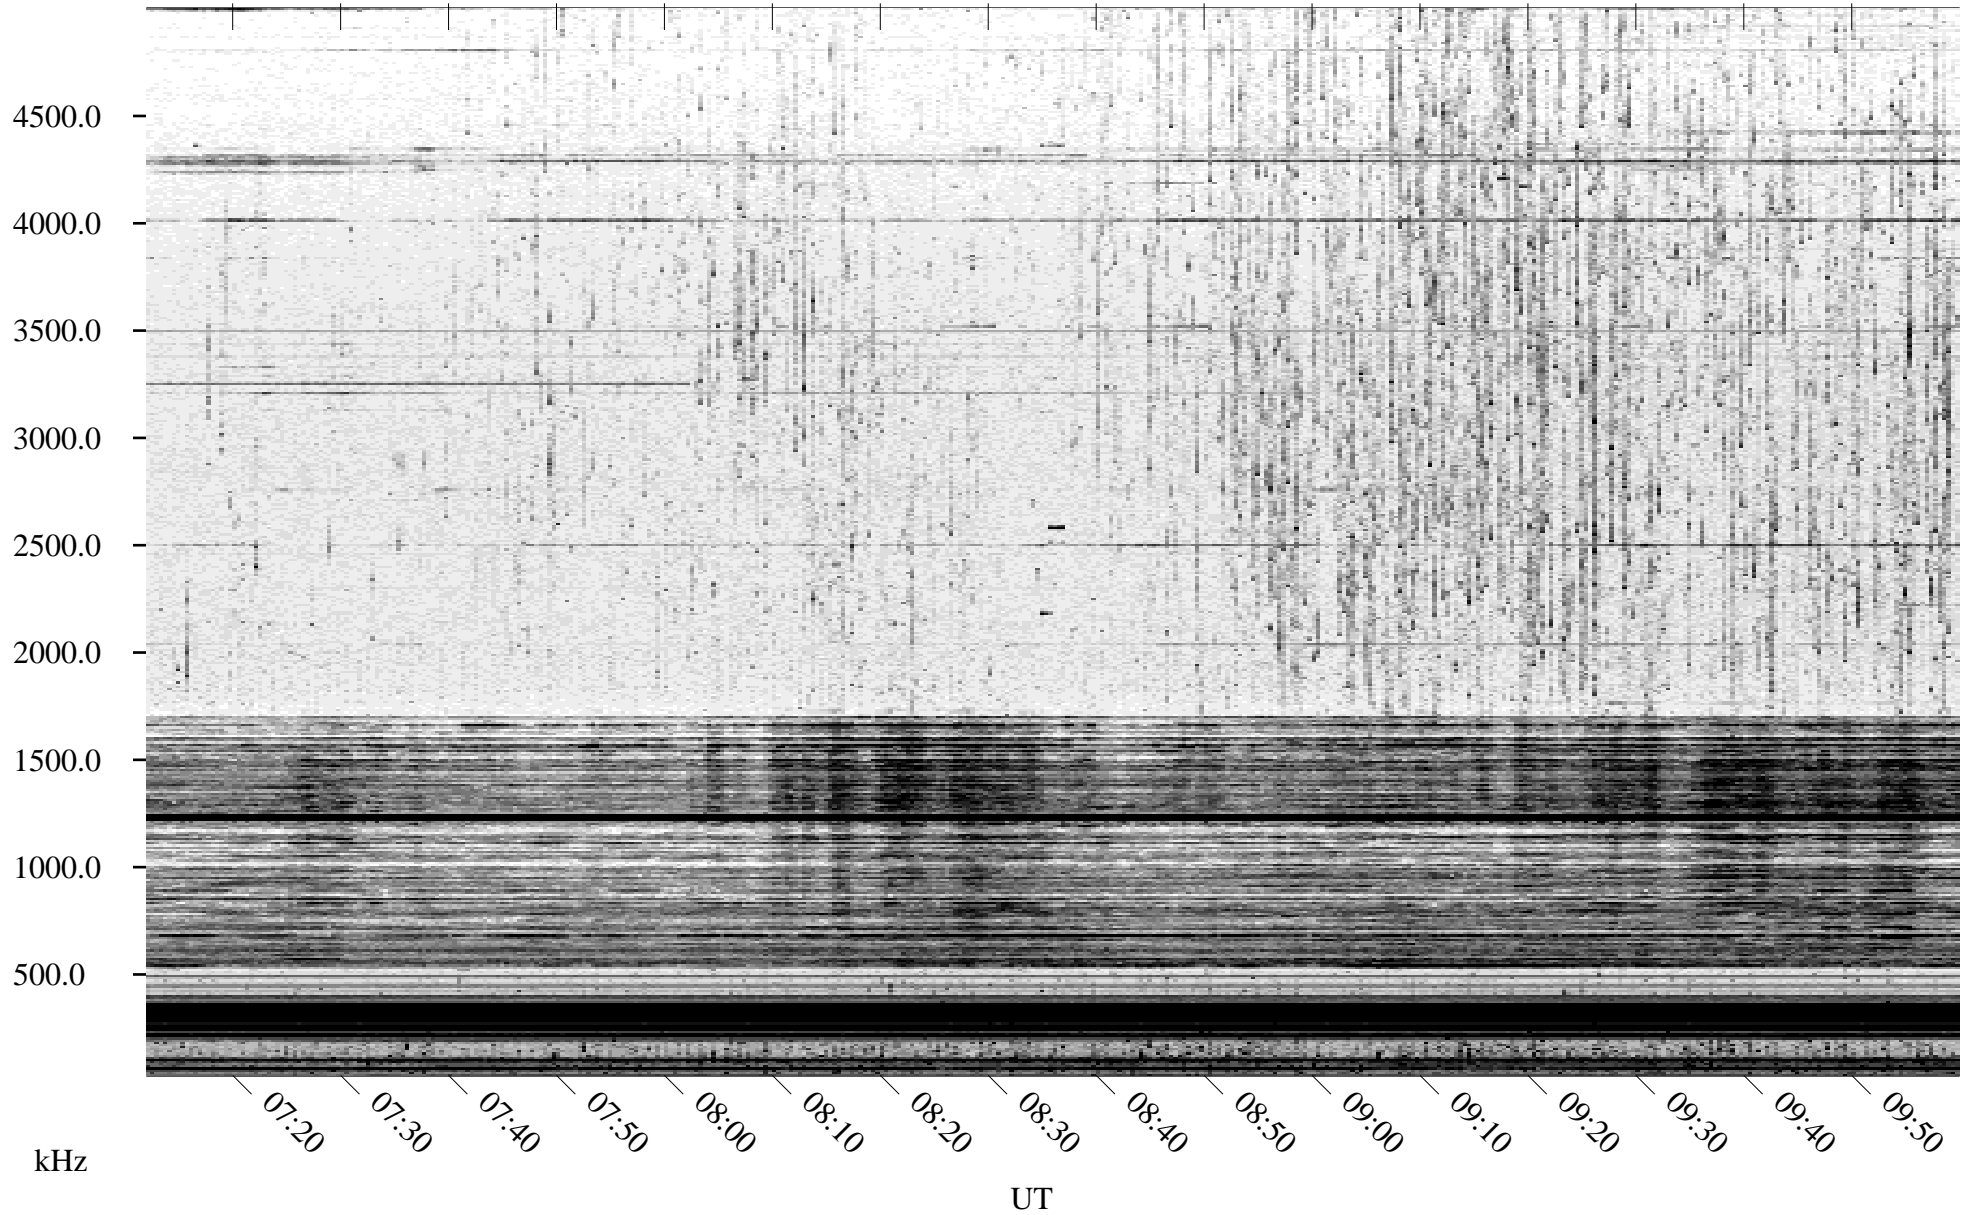

09/16/2004 Churchill, Manitoba

Linear Scale Black = 161 White = 15

ch04260l.r00m max_12

Page 1

09/16/2004 Churchill, Manitoba

Linear Scale Black = 161 White = 15

ch04260l.r00m max_12

Page 2

09/17/2004 Churchill, Manitoba

Linear Scale Black = 161 White = 15

ch04260l.r00m max_12

Page 3

09/17/2004 Churchill, Manitoba

Linear Scale Black = 161 White = 15

ch04260l.r00m max_12

Page 4

09/17/2004 Churchill, Manitoba

Linear Scale Black = 161 White = 15

ch04260l.r00m max_12

Page 5

09/17/2004 Churchill, Manitoba

Linear Scale Black = 161 White = 15

ch04260l.r00m max_12

Page 6

09/17/2004 Churchill, Manitoba

Linear Scale Black = 161 White = 15

ch04260l.r00m max_12

09/17/2004 Churchill, Manitoba

Linear Scale Black = 161 White = 15

ch04260l.r00m max_12