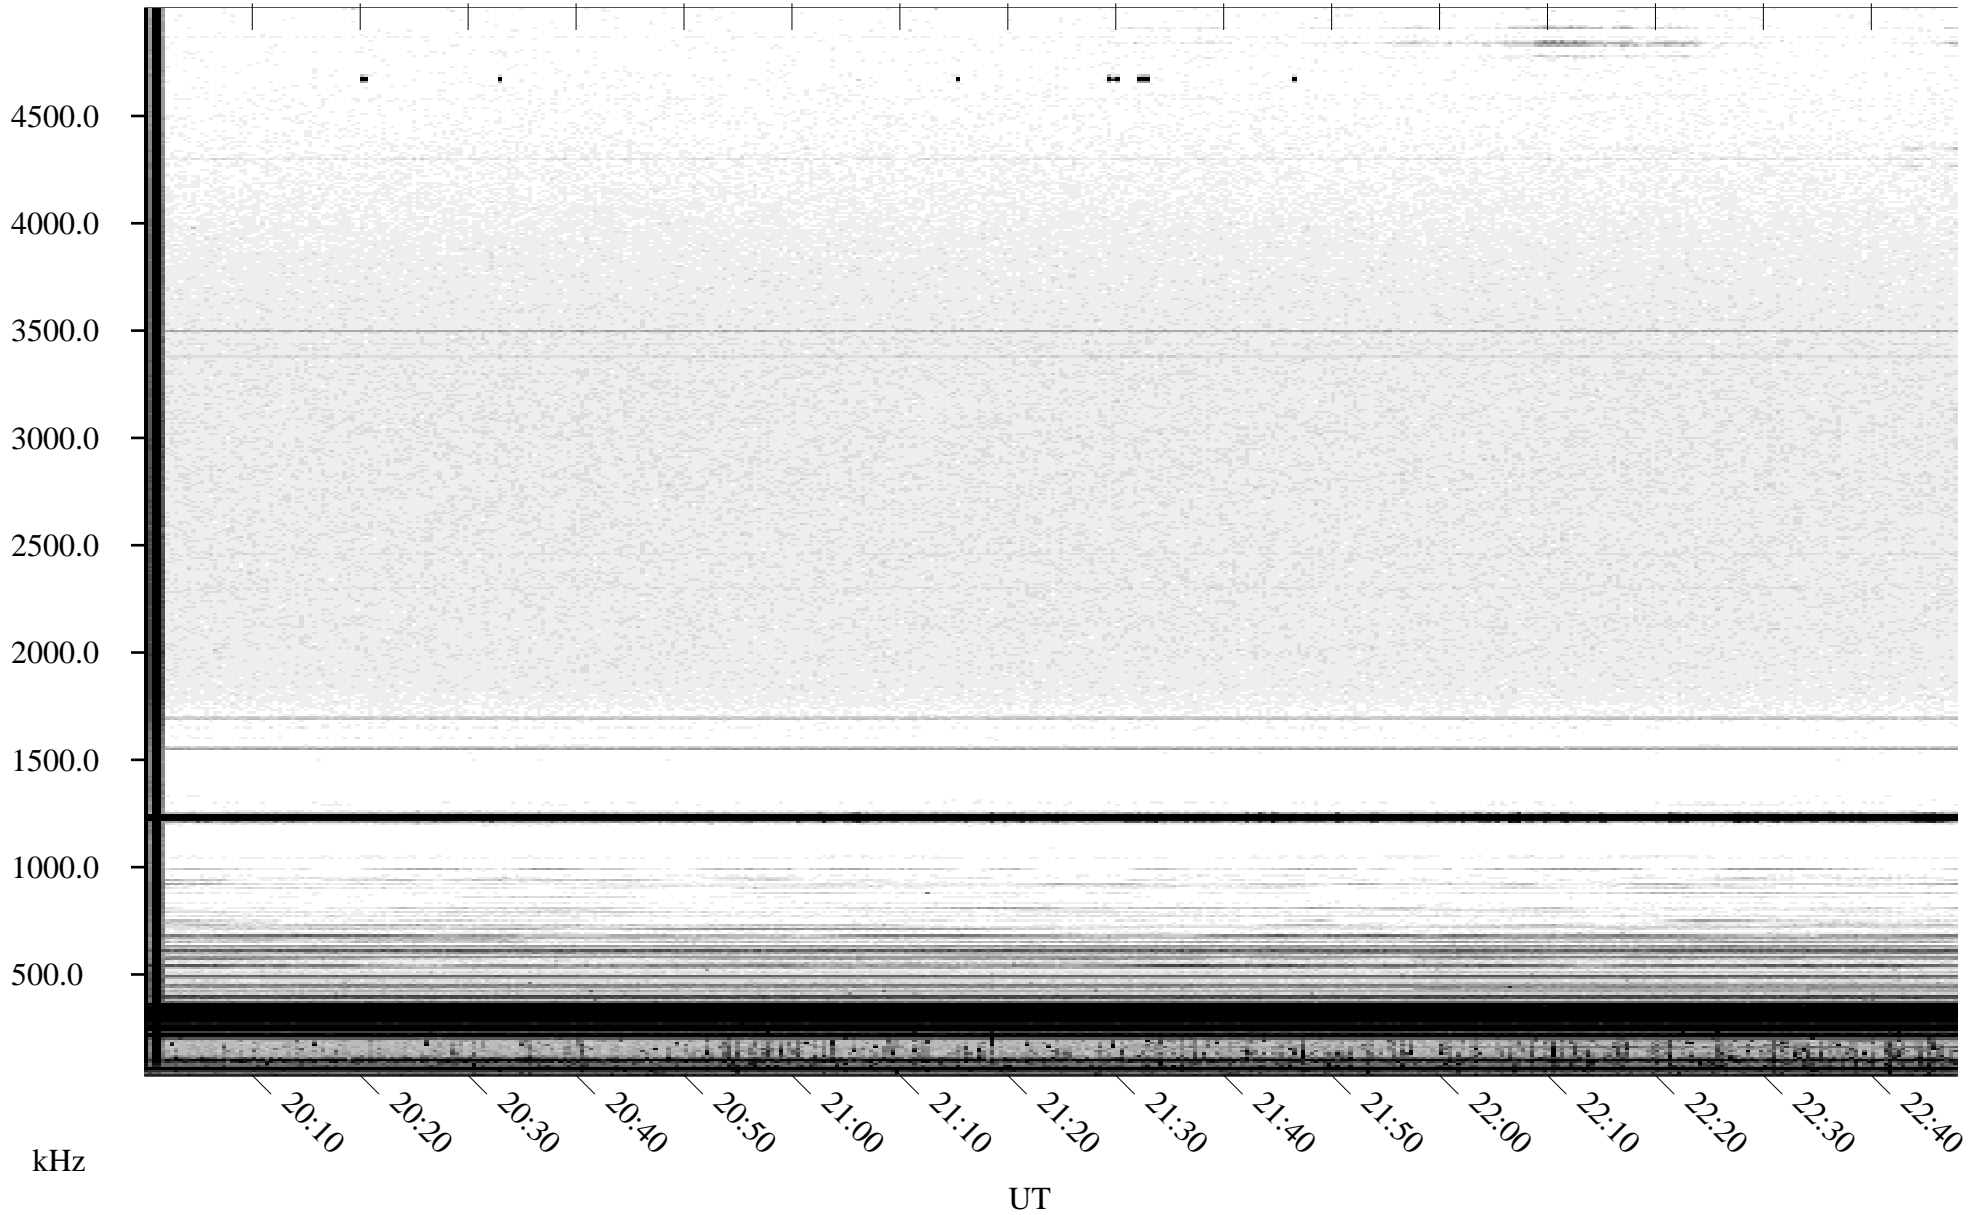

09/16/2004 Churchill, Manitoba

Linear Scale Black = 161 White = 15

ch04260l.r00m max_12

Page 1

09/16/2004 Churchill, Manitoba

Linear Scale Black = 161 White = 15

ch04260l.r00m max_12

Page 2

09/17/2004 Churchill, Manitoba

Linear Scale Black = 161 White = 15

ch04260l.r00m max_12

Page 3

09/17/2004 Churchill, Manitoba

Linear Scale Black = 161 White = 15

ch04260l.r00m max_12

Page 4

09/17/2004 Churchill, Manitoba

Linear Scale Black = 161 White = 15

ch04260l.r00m max_12

Page 5

09/17/2004 Churchill, Manitoba

Linear Scale Black = 161 White = 15

ch04260l.r00m max_12

Page 6

09/17/2004 Churchill, Manitoba

Linear Scale Black = 161 White = 15

ch04260l.r00m max_12

09/17/2004 Churchill, Manitoba

Linear Scale Black = 161 White = 15

ch04260l.r00m max_12