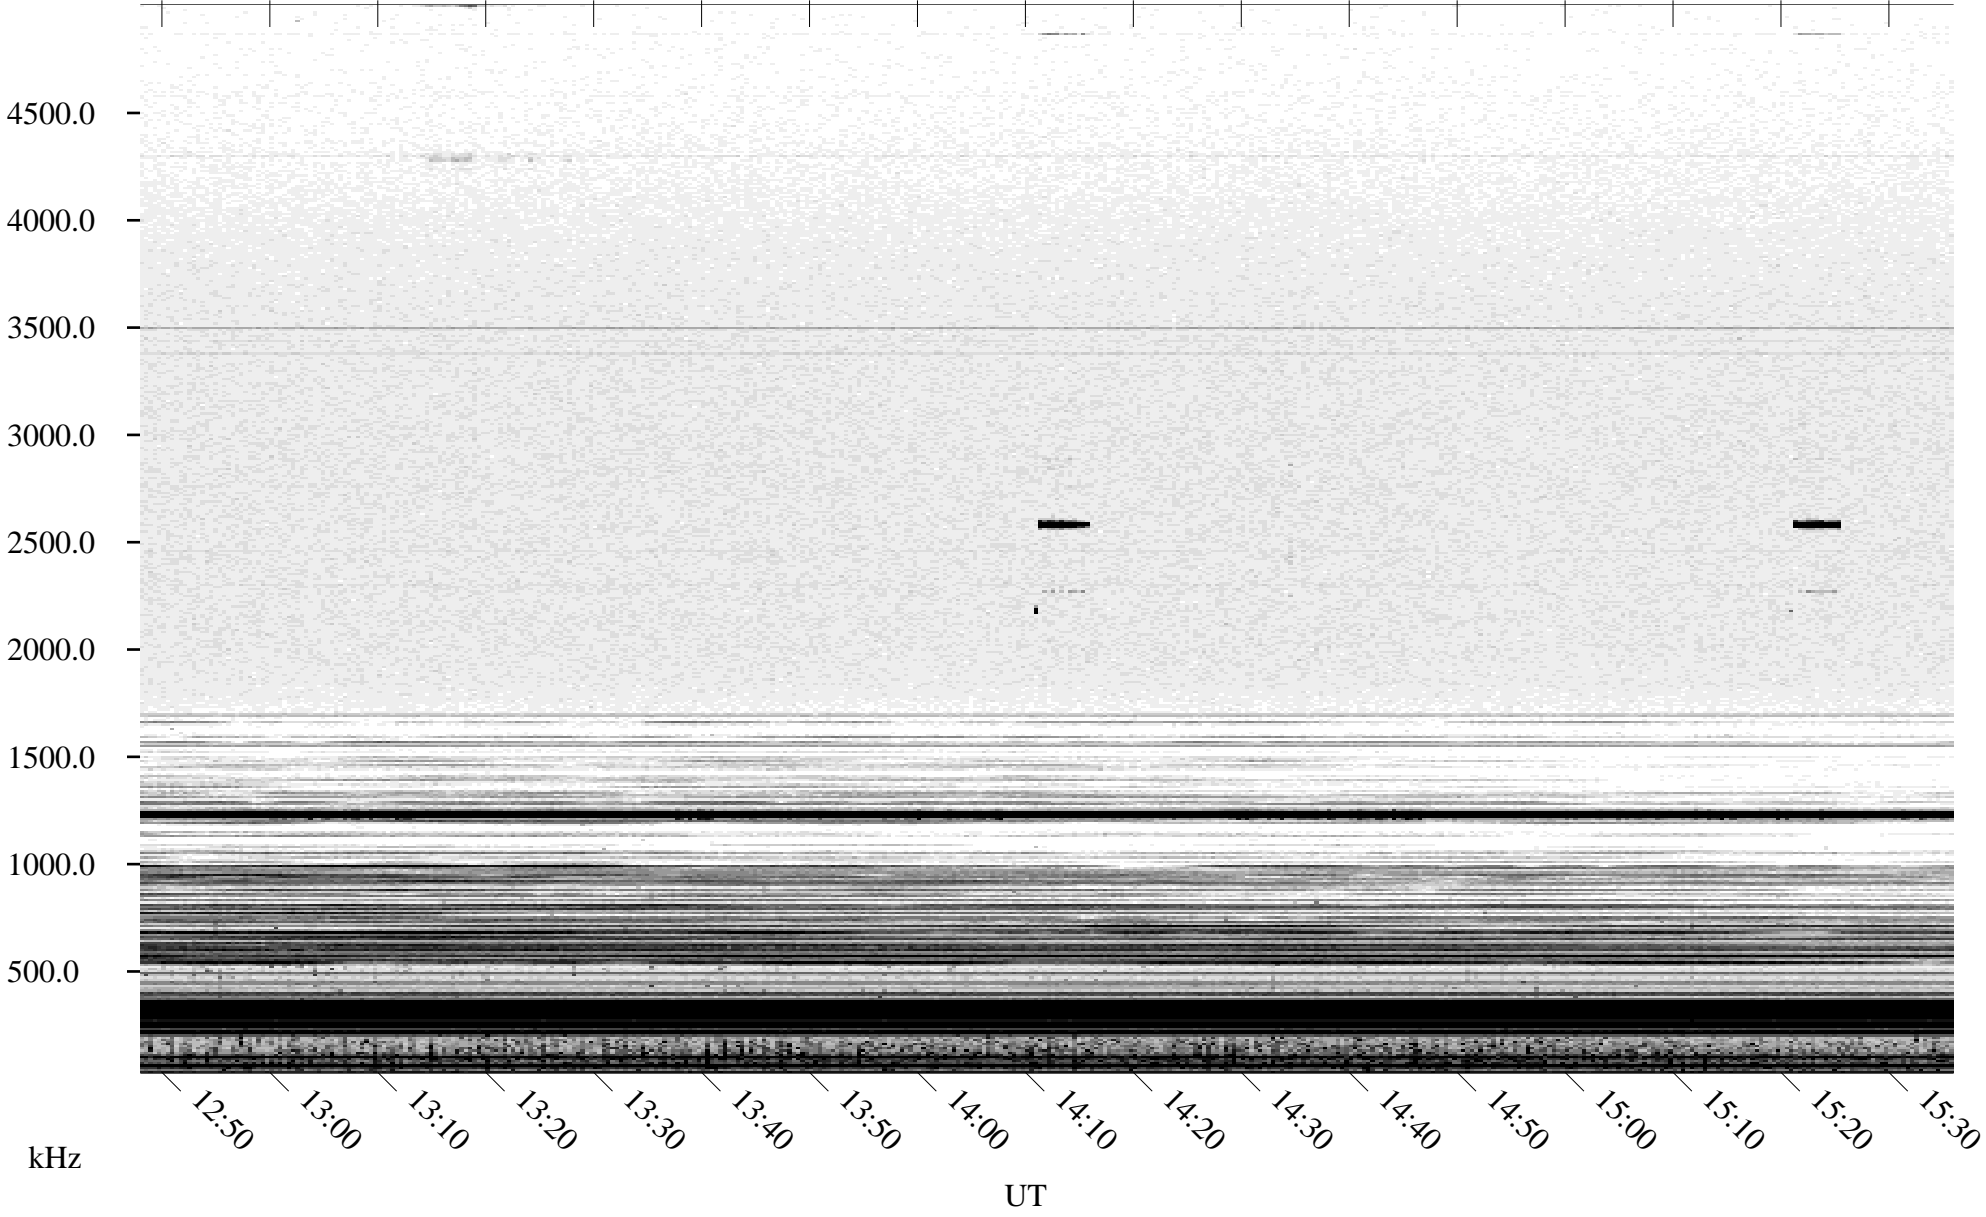

09/16/2004 Churchill, Manitoba

Linear Scale Black = 161 White = 15

ch04260l.r00m max_12

Page 1

09/16/2004 Churchill, Manitoba

Linear Scale Black = 161 White = 15

ch04260l.r00m max_12

Page 2

09/17/2004 Churchill, Manitoba

Linear Scale Black = 161 White = 15

ch04260l.r00m max_12

Page 3

09/17/2004 Churchill, Manitoba

Linear Scale Black = 161 White = 15

ch04260l.r00m max_12

Page 4

09/17/2004 Churchill, Manitoba

Linear Scale Black = 161 White = 15

ch04260l.r00m max_12

Page 5

09/17/2004 Churchill, Manitoba

Linear Scale Black = 161 White = 15

ch04260l.r00m max_12

Page 6

09/17/2004 Churchill, Manitoba

Linear Scale Black = 161 White = 15

ch04260l.r00m max_12

09/17/2004 Churchill, Manitoba

Linear Scale Black = 161 White = 15

ch04260l.r00m max_12