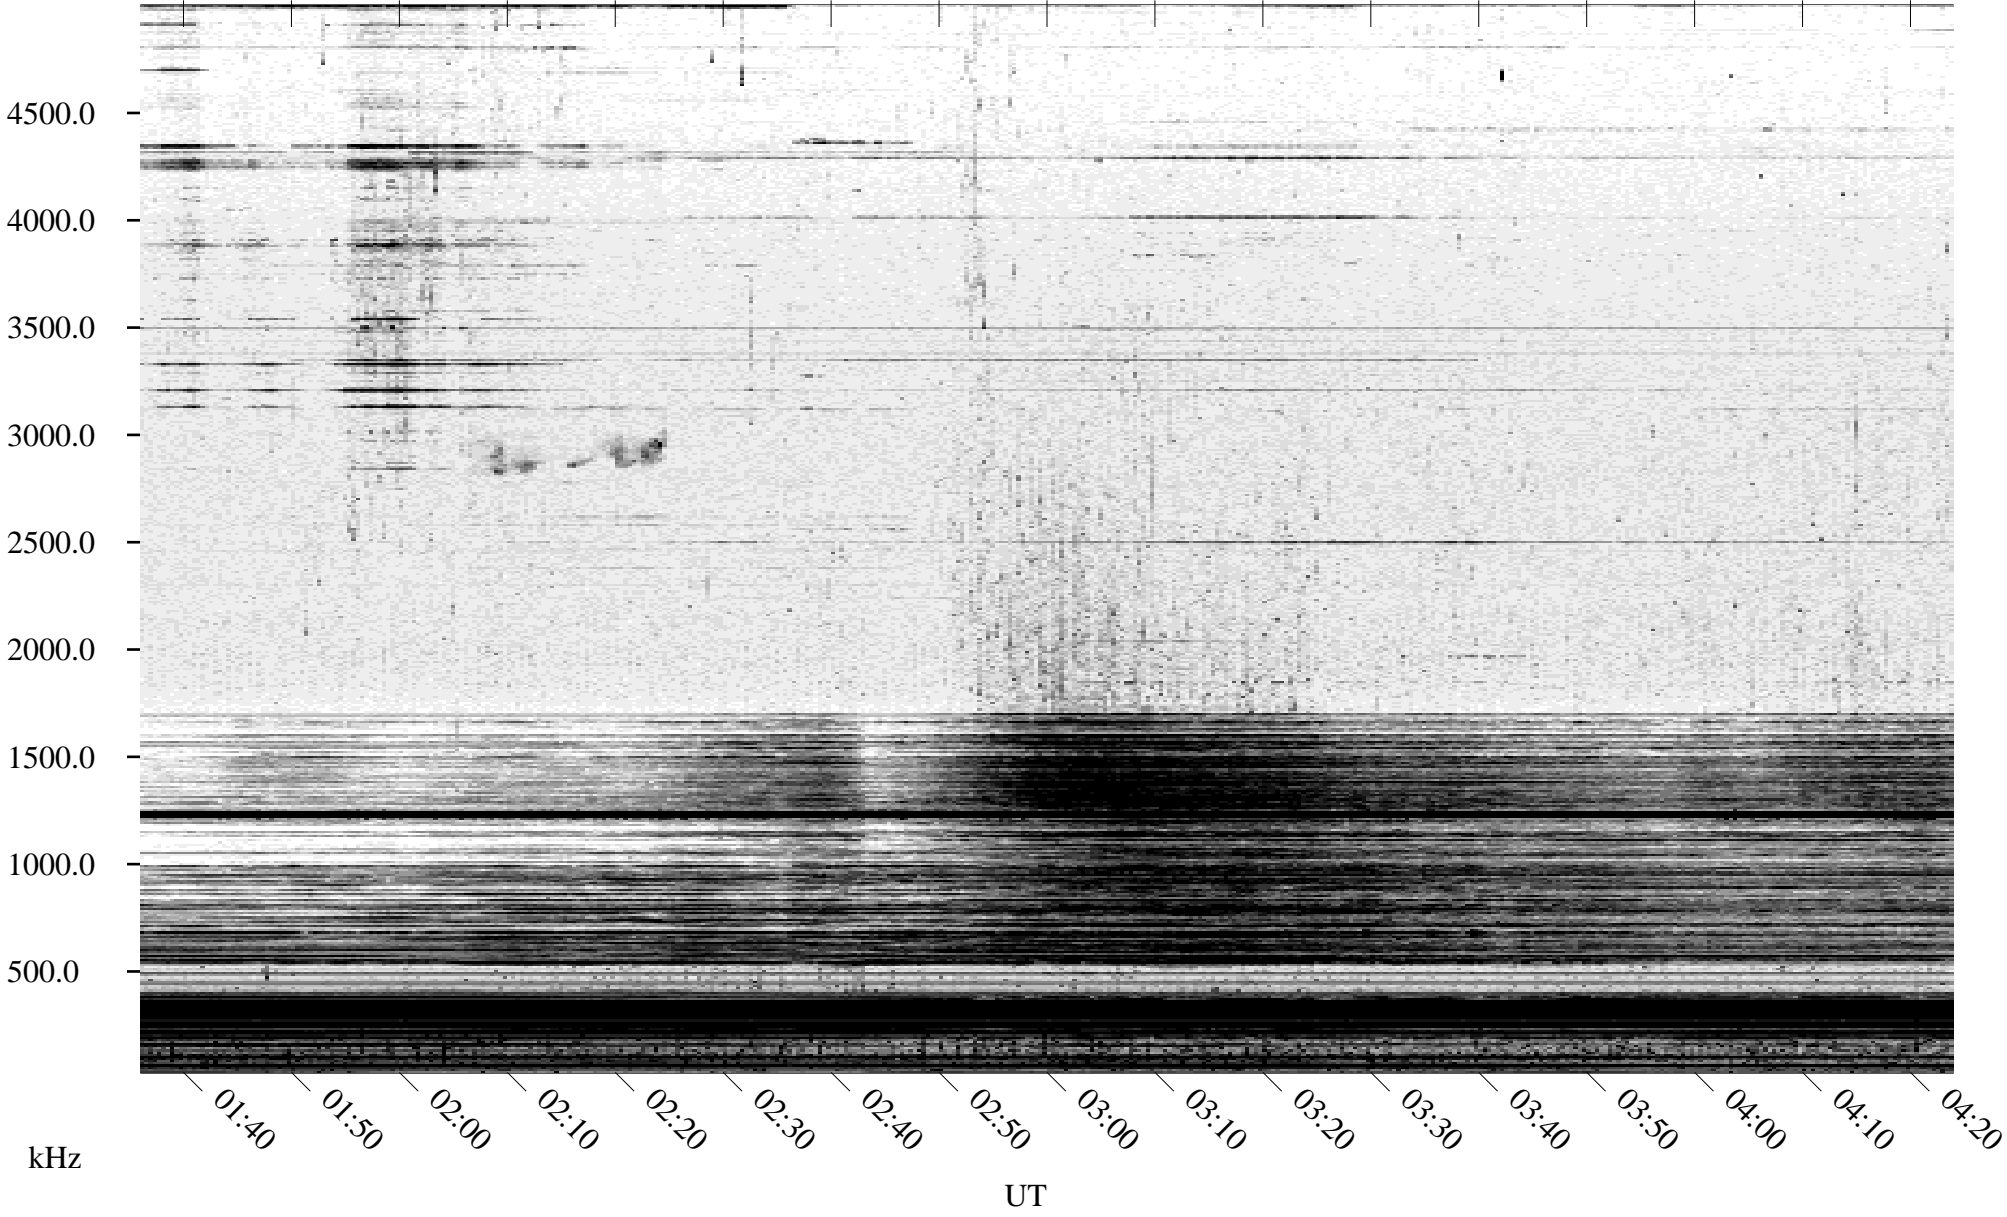

09/17/2004 Churchill, Manitoba

Linear Scale Black = 161 White = 15

ch042611.r00m max_12

Page 1

09/17/2004 Churchill, Manitoba

Linear Scale Black = 161 White = 15

ch042611.r00m max_12

Page 2

09/18/2004 Churchill, Manitoba

Linear Scale Black = 161 White = 15

ch042611.r00m max_12

09/18/2004 Churchill, Manitoba

Linear Scale Black = 161 White = 15

ch042611.r00m max_12

Page 4

09/18/2004 Churchill, Manitoba

Linear Scale Black = 161 White = 15

ch042611.r00m max_12

Page 5

09/18/2004 Churchill, Manitoba

Linear Scale Black = 161 White = 15

ch042611.r00m max_12

Page 6

09/18/2004 Churchill, Manitoba

Linear Scale Black = 161 White = 15

ch042611.r00m max_12

Page 7

09/18/2004 Churchill, Manitoba

Linear Scale Black = 161 White = 15

ch042611.r00m max_12

Page 8