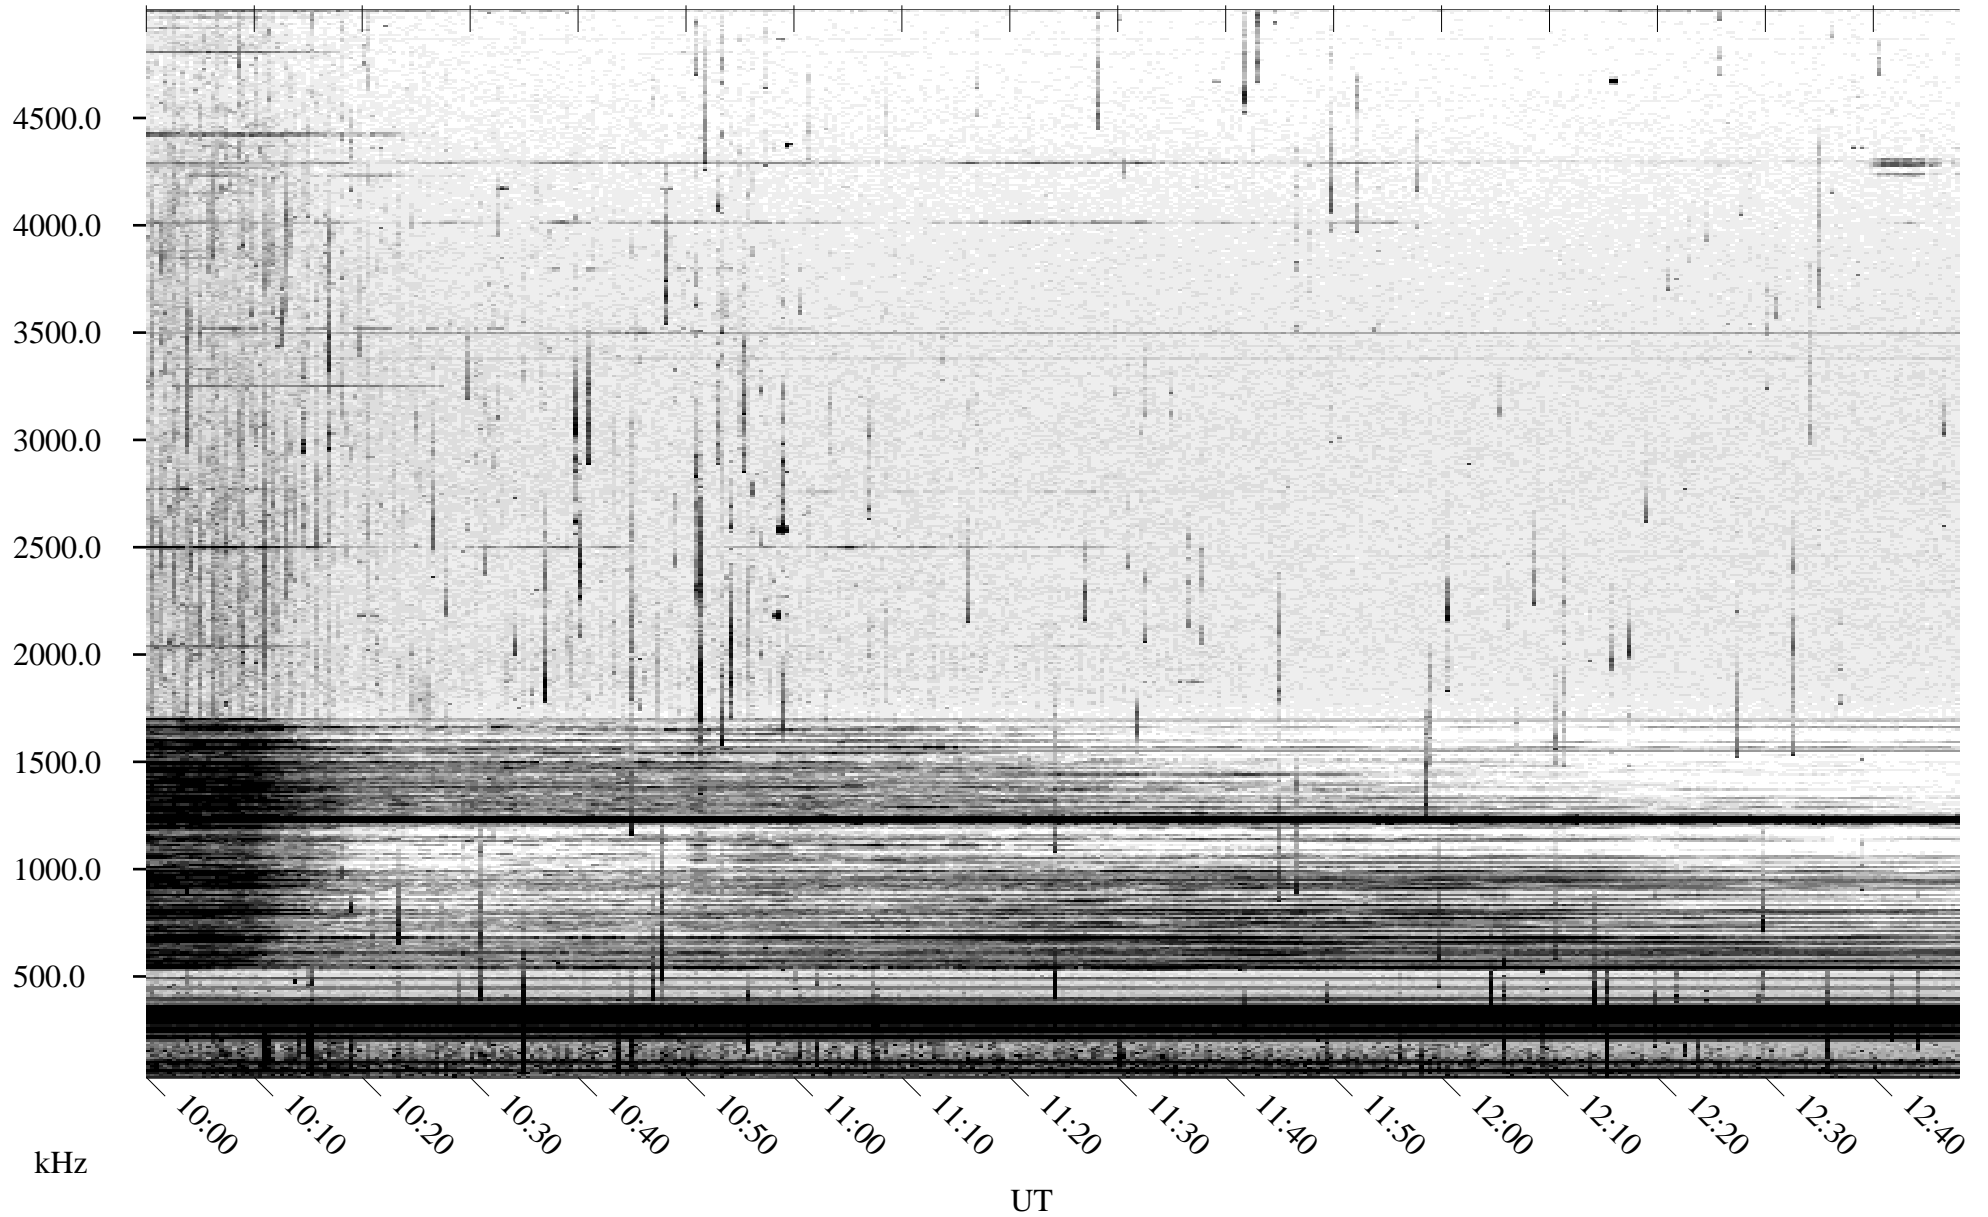

09/17/2004 Churchill, Manitoba

Linear Scale Black = 161 White = 15

ch042611.r00m max_12

Page 1

09/17/2004 Churchill, Manitoba

Linear Scale Black = 161 White = 15

ch042611.r00m max_12

Page 2

09/18/2004 Churchill, Manitoba

Linear Scale Black = 161 White = 15

ch042611.r00m max_12

09/18/2004 Churchill, Manitoba

Linear Scale Black = 161 White = 15

ch042611.r00m max_12

Page 4

09/18/2004 Churchill, Manitoba

Linear Scale Black = 161 White = 15

ch042611.r00m max_12

Page 5

09/18/2004 Churchill, Manitoba

Linear Scale Black = 161 White = 15

ch042611.r00m max_12

Page 6

09/18/2004 Churchill, Manitoba

Linear Scale Black = 161 White = 15

ch042611.r00m max_12

Page 7

09/18/2004 Churchill, Manitoba

Linear Scale Black = 161 White = 15

ch042611.r00m max_12

Page 8