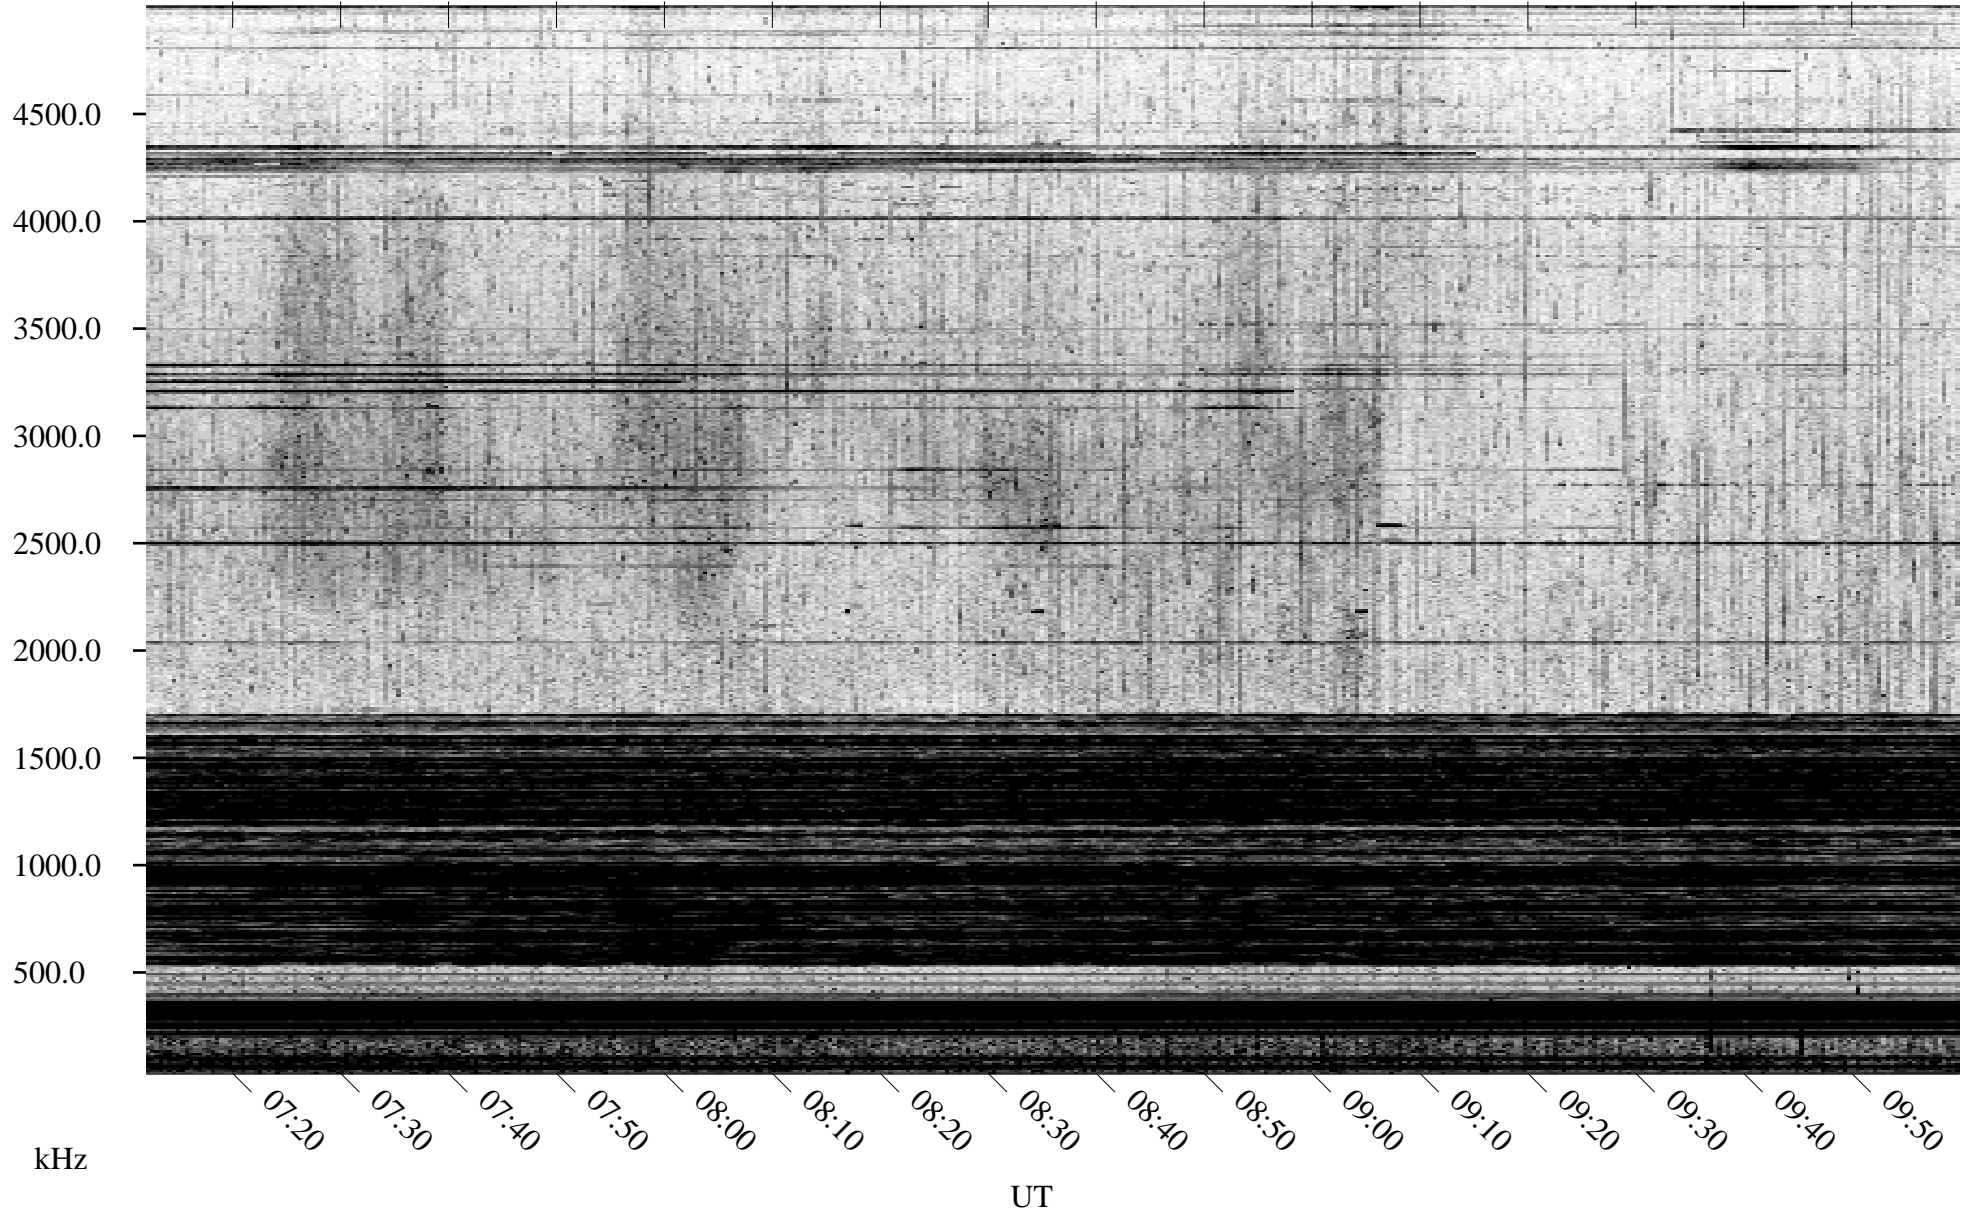

09/17/2004 Churchill, Manitoba

Linear Scale Black = 161 White = 15

ch042611.r00m max_12

Page 1

09/17/2004 Churchill, Manitoba

Linear Scale Black = 161 White = 15

ch042611.r00m max_12

Page 2

09/18/2004 Churchill, Manitoba

Linear Scale Black = 161 White = 15

ch042611.r00m max_12

09/18/2004 Churchill, Manitoba

Linear Scale Black = 161 White = 15

ch042611.r00m max_12

Page 4

09/18/2004 Churchill, Manitoba

Linear Scale Black = 161 White = 15

ch042611.r00m max_12

Page 5

09/18/2004 Churchill, Manitoba

Linear Scale Black = 161 White = 15

ch042611.r00m max_12

Page 6

09/18/2004 Churchill, Manitoba

Linear Scale Black = 161 White = 15

ch042611.r00m max_12

Page 7

09/18/2004 Churchill, Manitoba

Linear Scale Black = 161 White = 15

ch042611.r00m max_12

Page 8