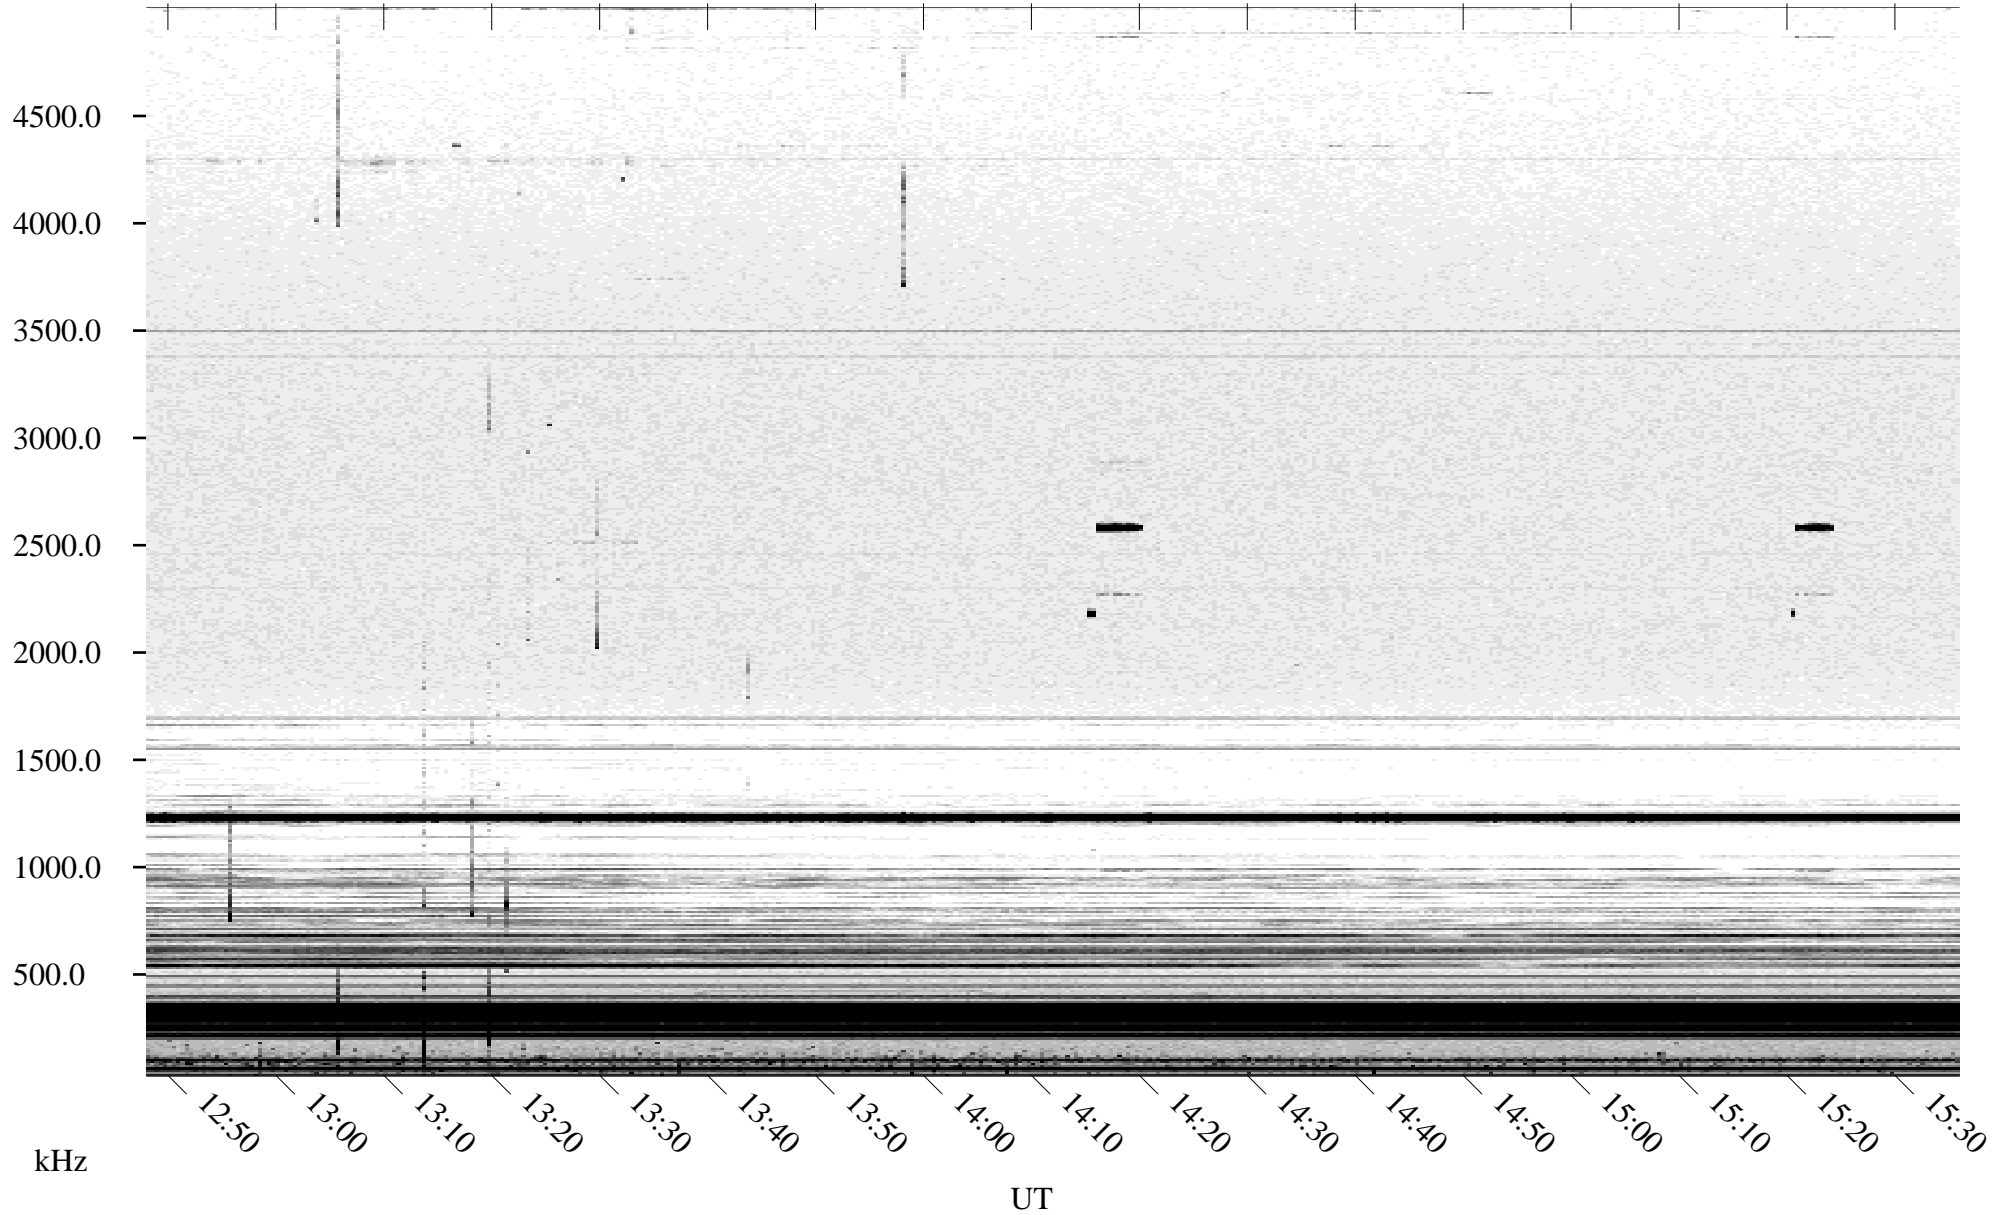

09/17/2004 Churchill, Manitoba

Linear Scale Black = 161 White = 15

ch042611.r00m max_12

Page 1

09/17/2004 Churchill, Manitoba

Linear Scale Black = 161 White = 15

ch042611.r00m max_12

Page 2

09/18/2004 Churchill, Manitoba

Linear Scale Black = 161 White = 15

ch042611.r00m max_12

09/18/2004 Churchill, Manitoba

Linear Scale Black = 161 White = 15

ch042611.r00m max_12

Page 4

09/18/2004 Churchill, Manitoba

Linear Scale Black = 161 White = 15

ch042611.r00m max_12

Page 5

09/18/2004 Churchill, Manitoba

Linear Scale Black = 161 White = 15

ch042611.r00m max_12

Page 6

09/18/2004 Churchill, Manitoba

Linear Scale Black = 161 White = 15

ch042611.r00m max_12

Page 7

09/18/2004 Churchill, Manitoba

Linear Scale Black = 161 White = 15

ch042611.r00m max_12

Page 8