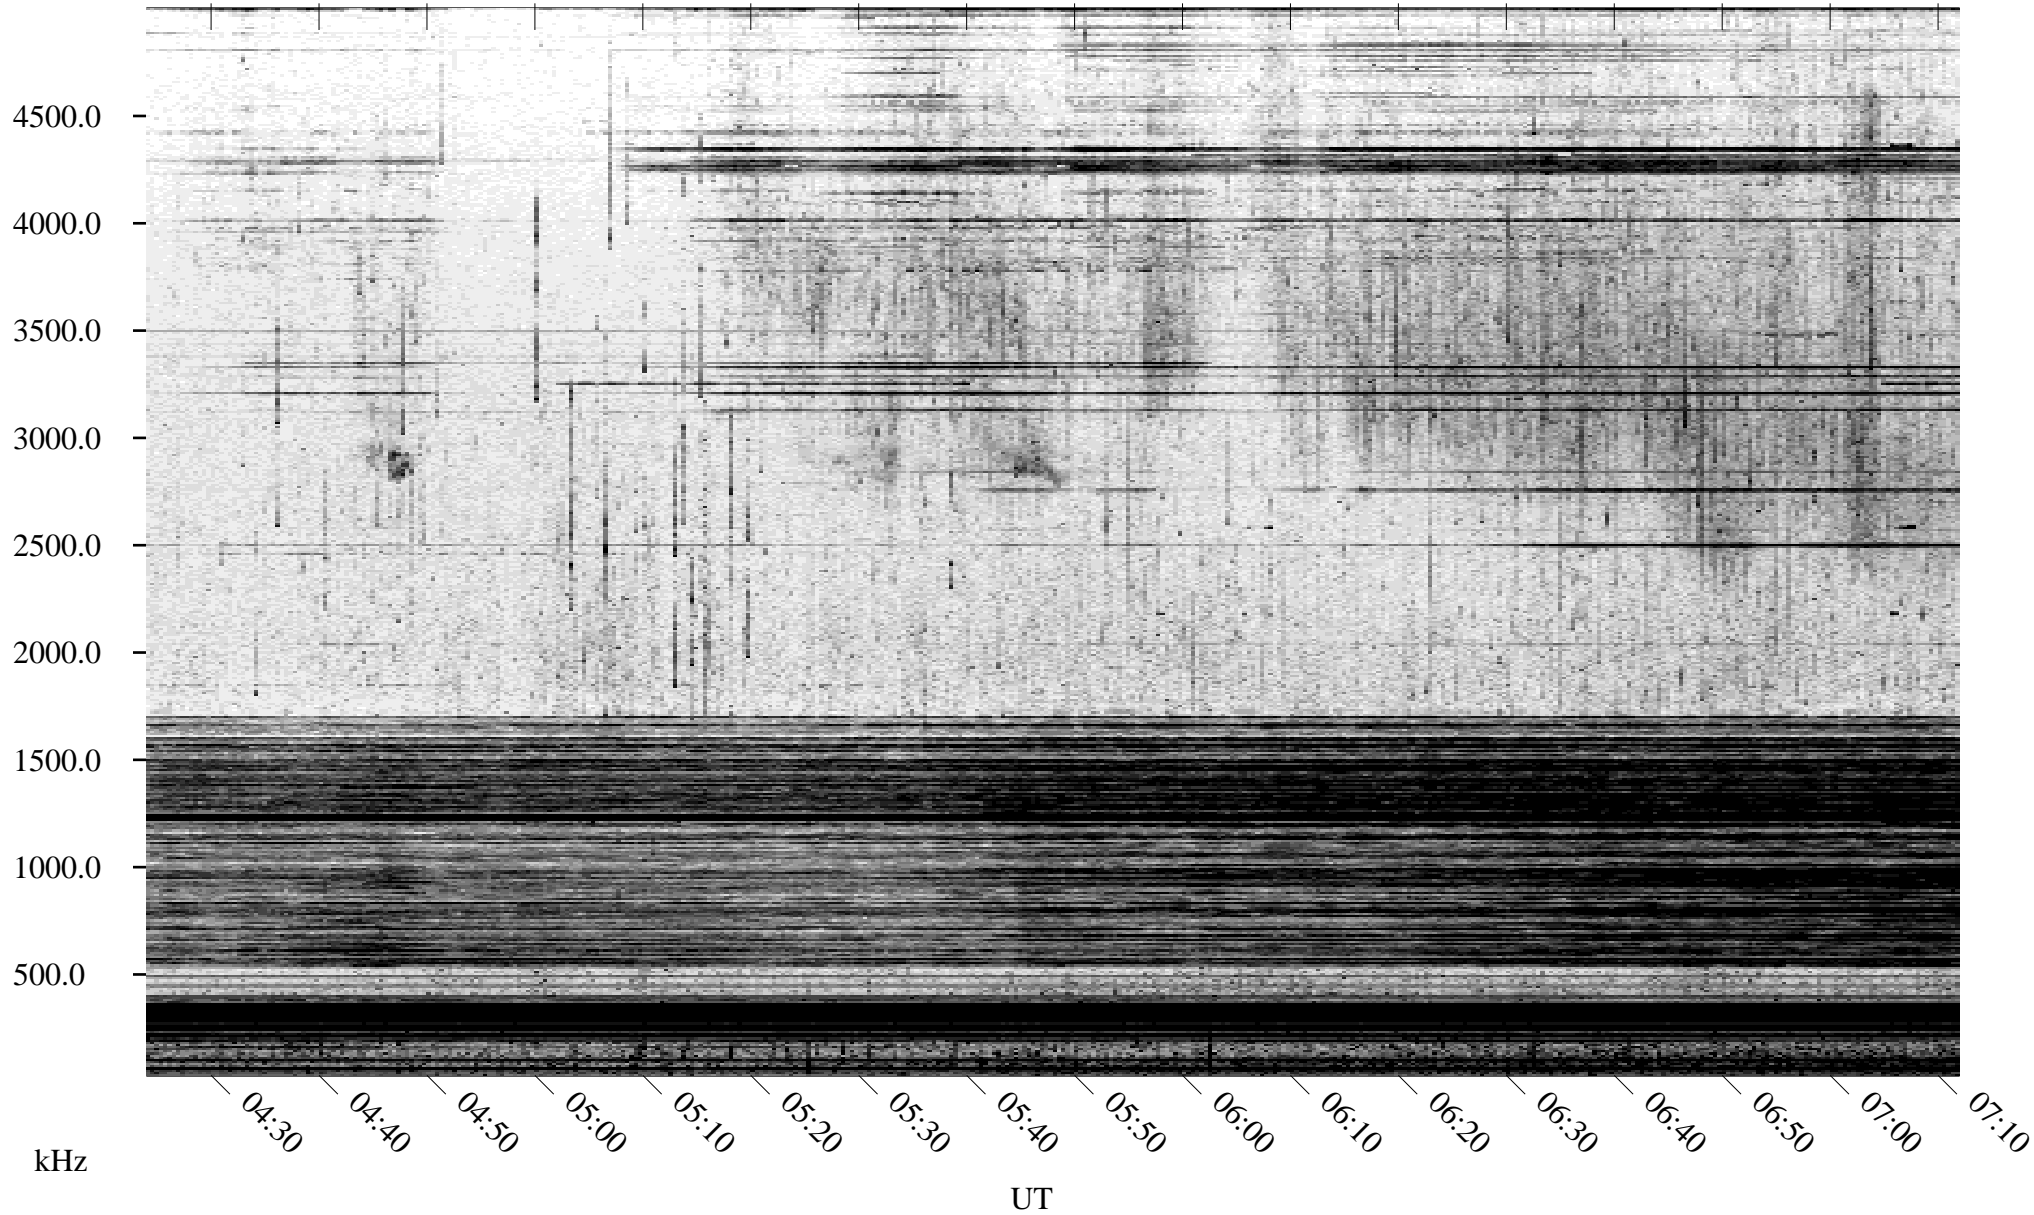

09/17/2004 Churchill, Manitoba

Linear Scale Black = 161 White = 15

ch042611.r00m max_12

Page 1

09/17/2004 Churchill, Manitoba

Linear Scale Black = 161 White = 15

ch042611.r00m max_12

Page 2

09/18/2004 Churchill, Manitoba

Linear Scale Black = 161 White = 15

ch042611.r00m max_12

09/18/2004 Churchill, Manitoba

Linear Scale Black = 161 White = 15

ch042611.r00m max_12

Page 4

09/18/2004 Churchill, Manitoba

Linear Scale Black = 161 White = 15

ch042611.r00m max_12

Page 5

09/18/2004 Churchill, Manitoba

Linear Scale Black = 161 White = 15

ch042611.r00m max_12

Page 6

09/18/2004 Churchill, Manitoba

Linear Scale Black = 161 White = 15

ch042611.r00m max_12

Page 7

09/18/2004 Churchill, Manitoba

Linear Scale Black = 161 White = 15

ch042611.r00m max_12

Page 8