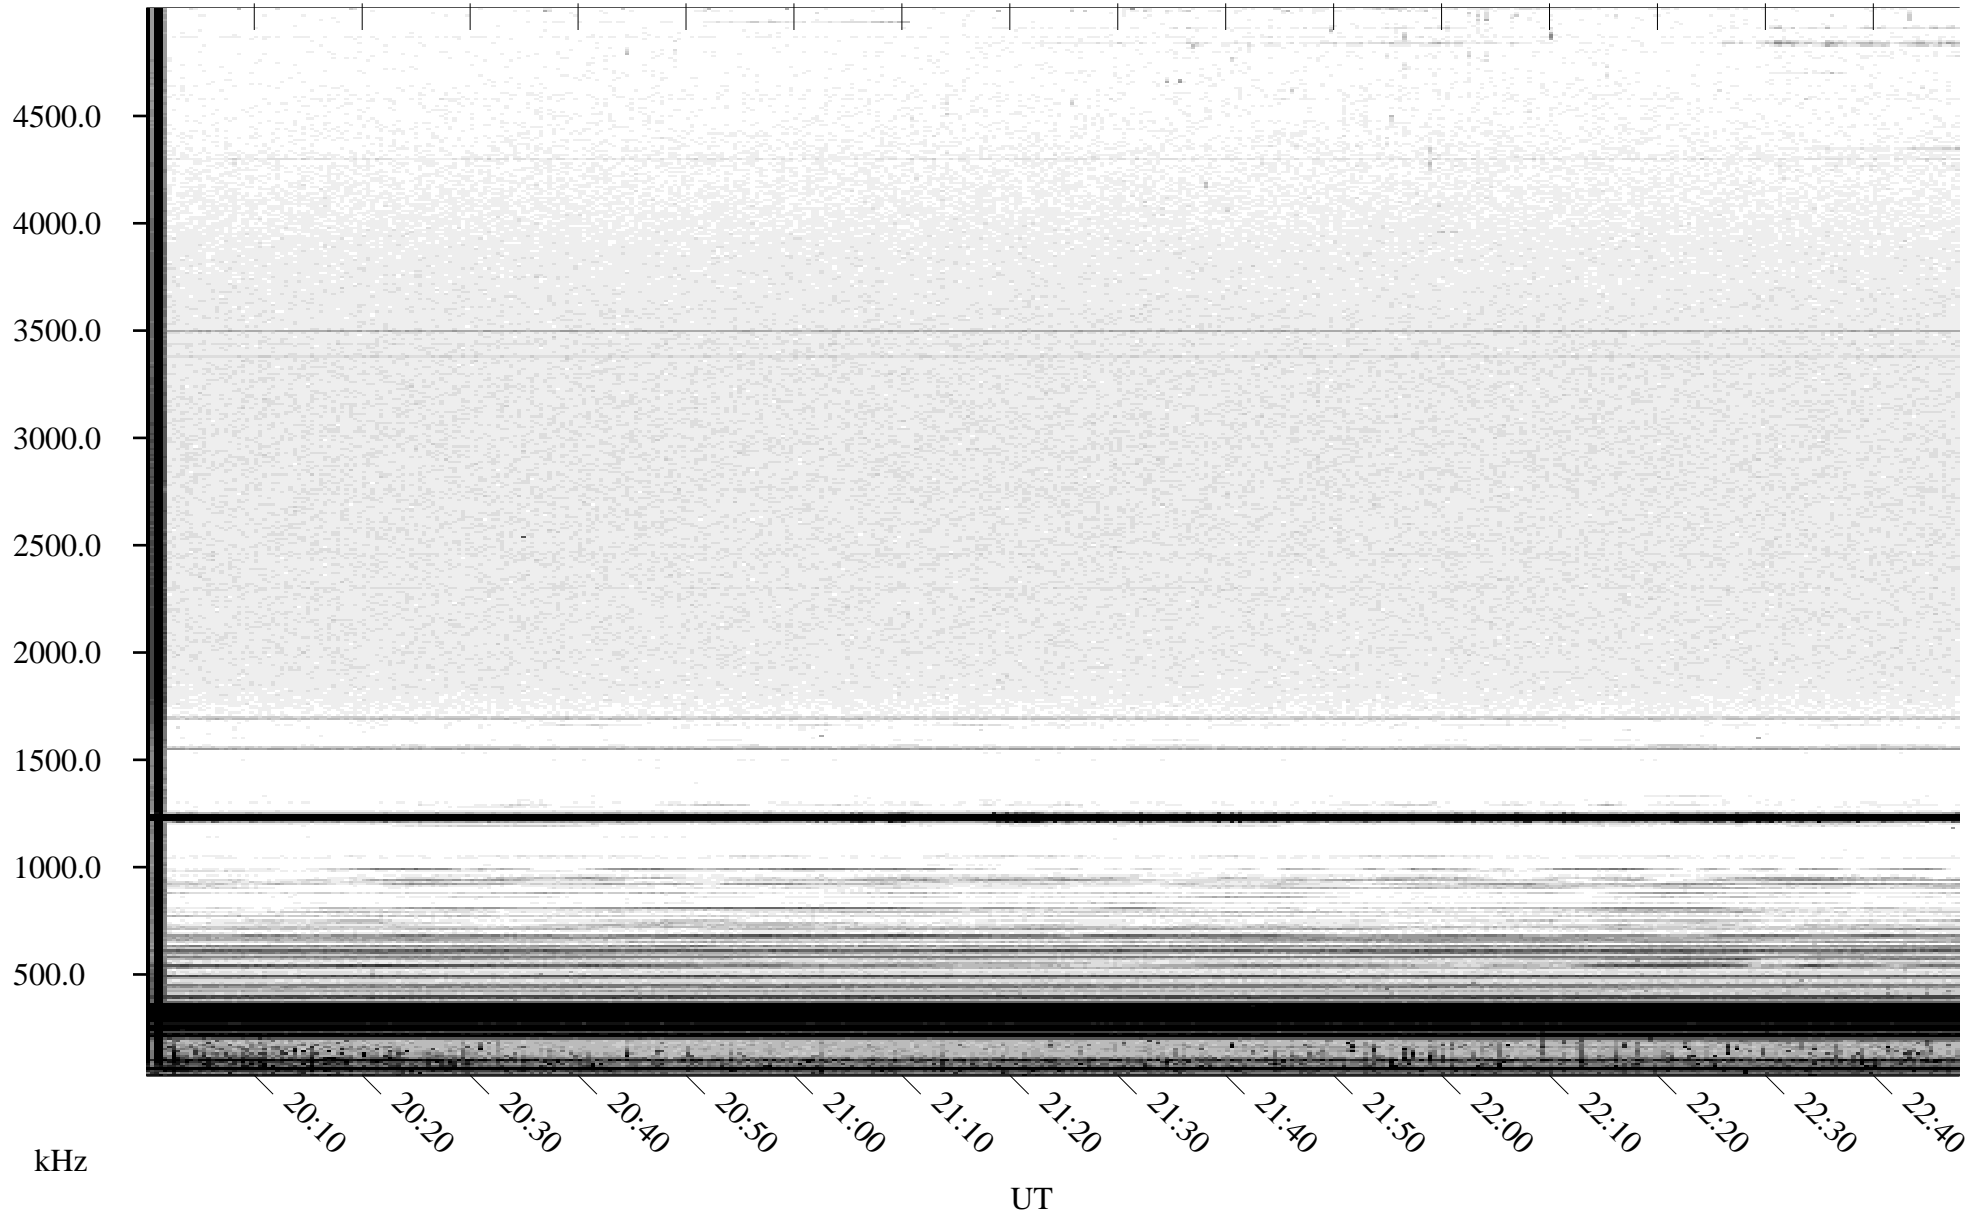

09/17/2004 Churchill, Manitoba

Linear Scale Black = 161 White = 15

ch042611.r00m max_12

Page 1

09/17/2004 Churchill, Manitoba

Linear Scale Black = 161 White = 15

ch042611.r00m max_12

Page 2

09/18/2004 Churchill, Manitoba

Linear Scale Black = 161 White = 15

ch042611.r00m max_12

09/18/2004 Churchill, Manitoba

Linear Scale Black = 161 White = 15

ch042611.r00m max_12

Page 4

09/18/2004 Churchill, Manitoba

Linear Scale Black = 161 White = 15

ch042611.r00m max_12

Page 5

09/18/2004 Churchill, Manitoba

Linear Scale Black = 161 White = 15

ch042611.r00m max_12

Page 6

09/18/2004 Churchill, Manitoba

Linear Scale Black = 161 White = 15

ch042611.r00m max_12

Page 7

09/18/2004 Churchill, Manitoba

Linear Scale Black = 161 White = 15

ch042611.r00m max_12

Page 8