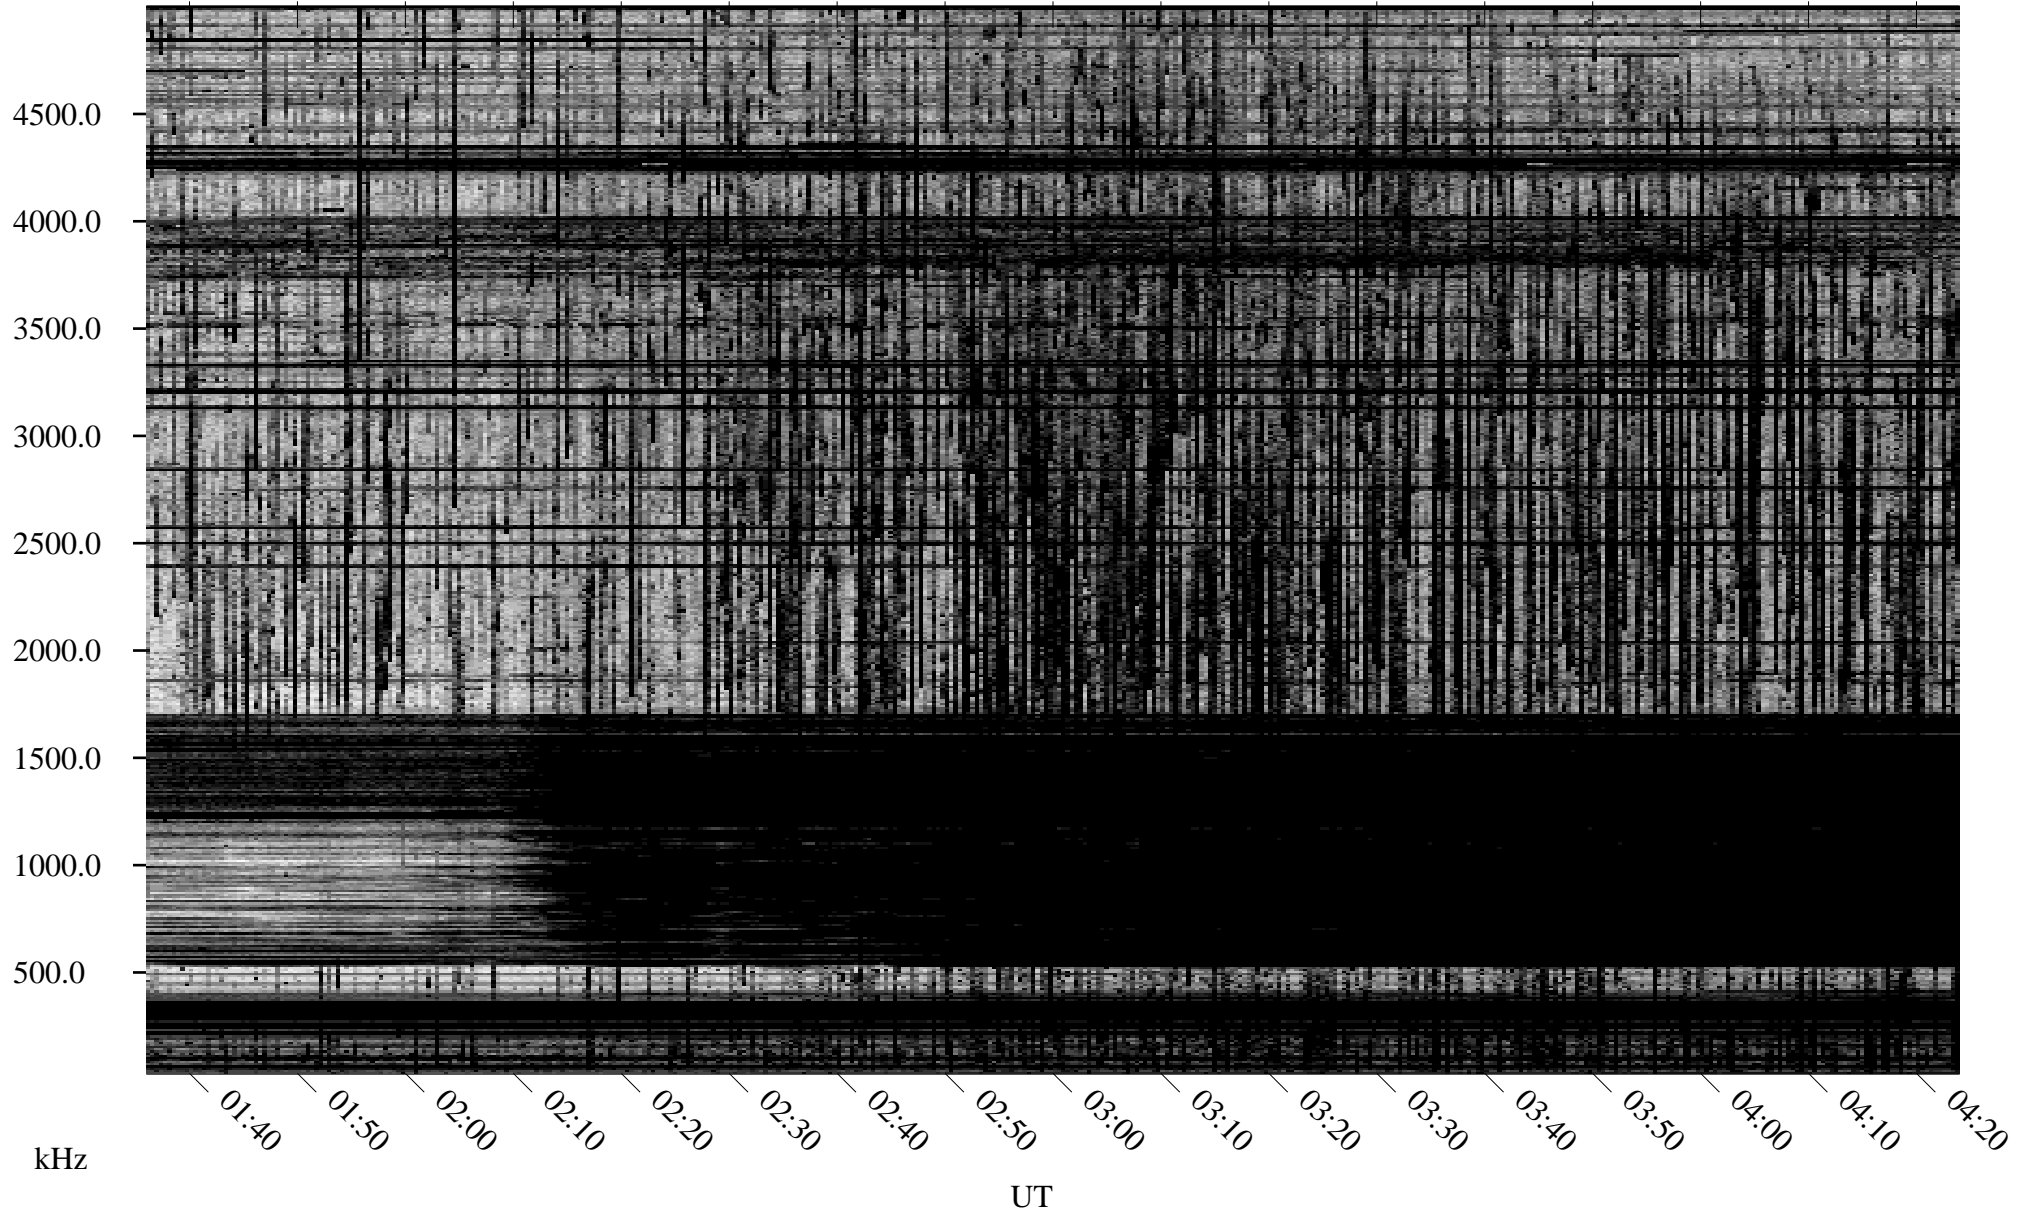

# 09/18/2004 Churchill, Manitoba

Linear Scale    Black = 161    White = 15

ch04262l.r00m max\_12

Page 1

# 09/18/2004 Churchill, Manitoba

Linear Scale    Black = 161    White = 15

ch04262l.r00m max\_12

Page 2

# 09/19/2004 Churchill, Manitoba

Linear Scale    Black = 161    White = 15

ch04262l.r00m max\_12

Page 3

# 09/19/2004 Churchill, Manitoba

Linear Scale    Black = 161    White = 15

ch04262l.r00m max\_12

Page 4