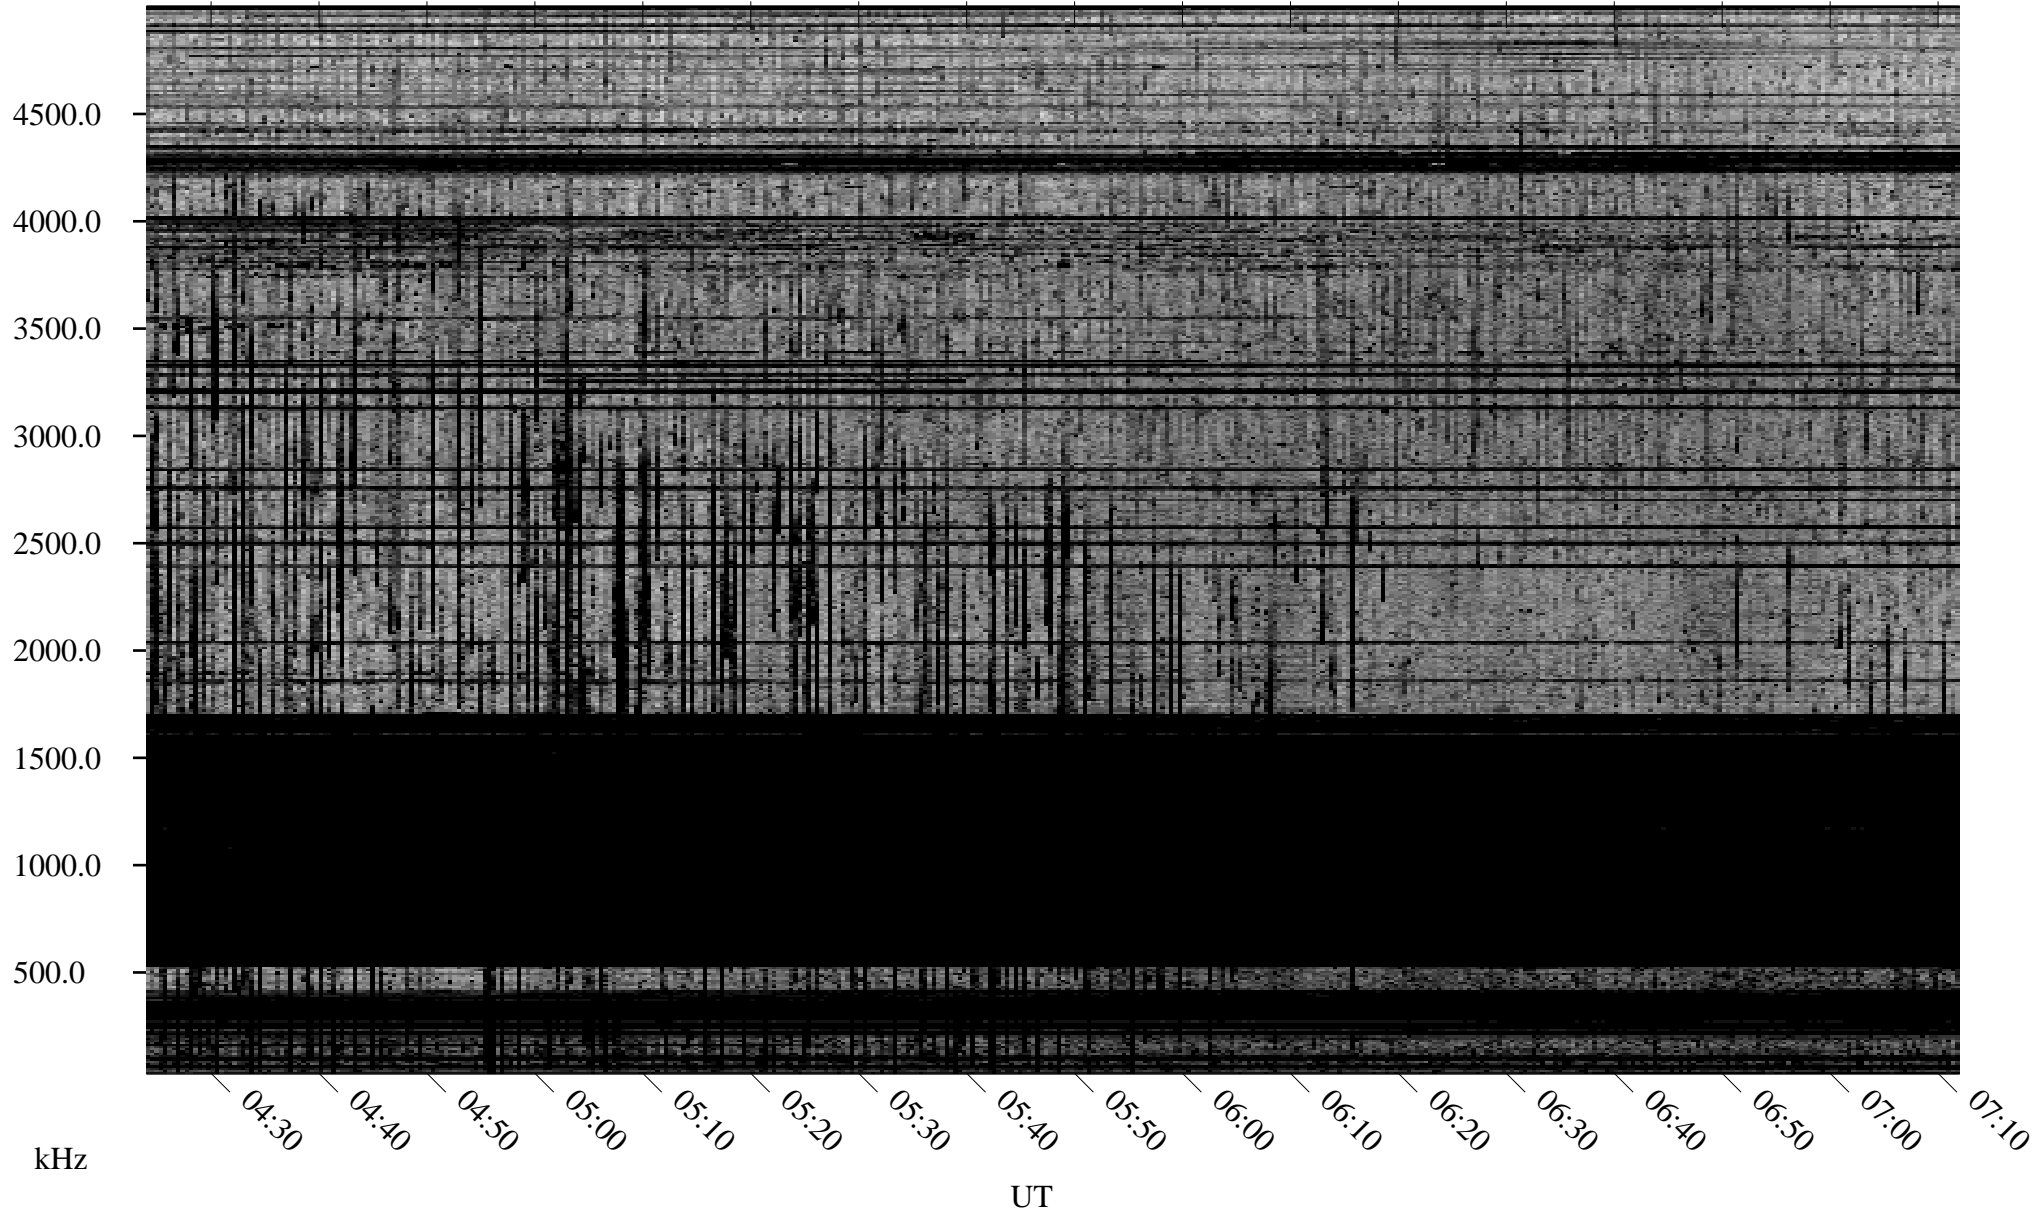

# 09/18/2004 Churchill, Manitoba

Linear Scale    Black = 161    White = 15

ch04262l.r00m max\_12

Page 1

# 09/18/2004 Churchill, Manitoba

Linear Scale    Black = 161    White = 15

ch04262l.r00m max\_12

Page 2

# 09/19/2004 Churchill, Manitoba

Linear Scale    Black = 161    White = 15

ch04262l.r00m max\_12

Page 3

# 09/19/2004 Churchill, Manitoba

Linear Scale    Black = 161    White = 15

ch04262l.r00m max\_12

Page 4