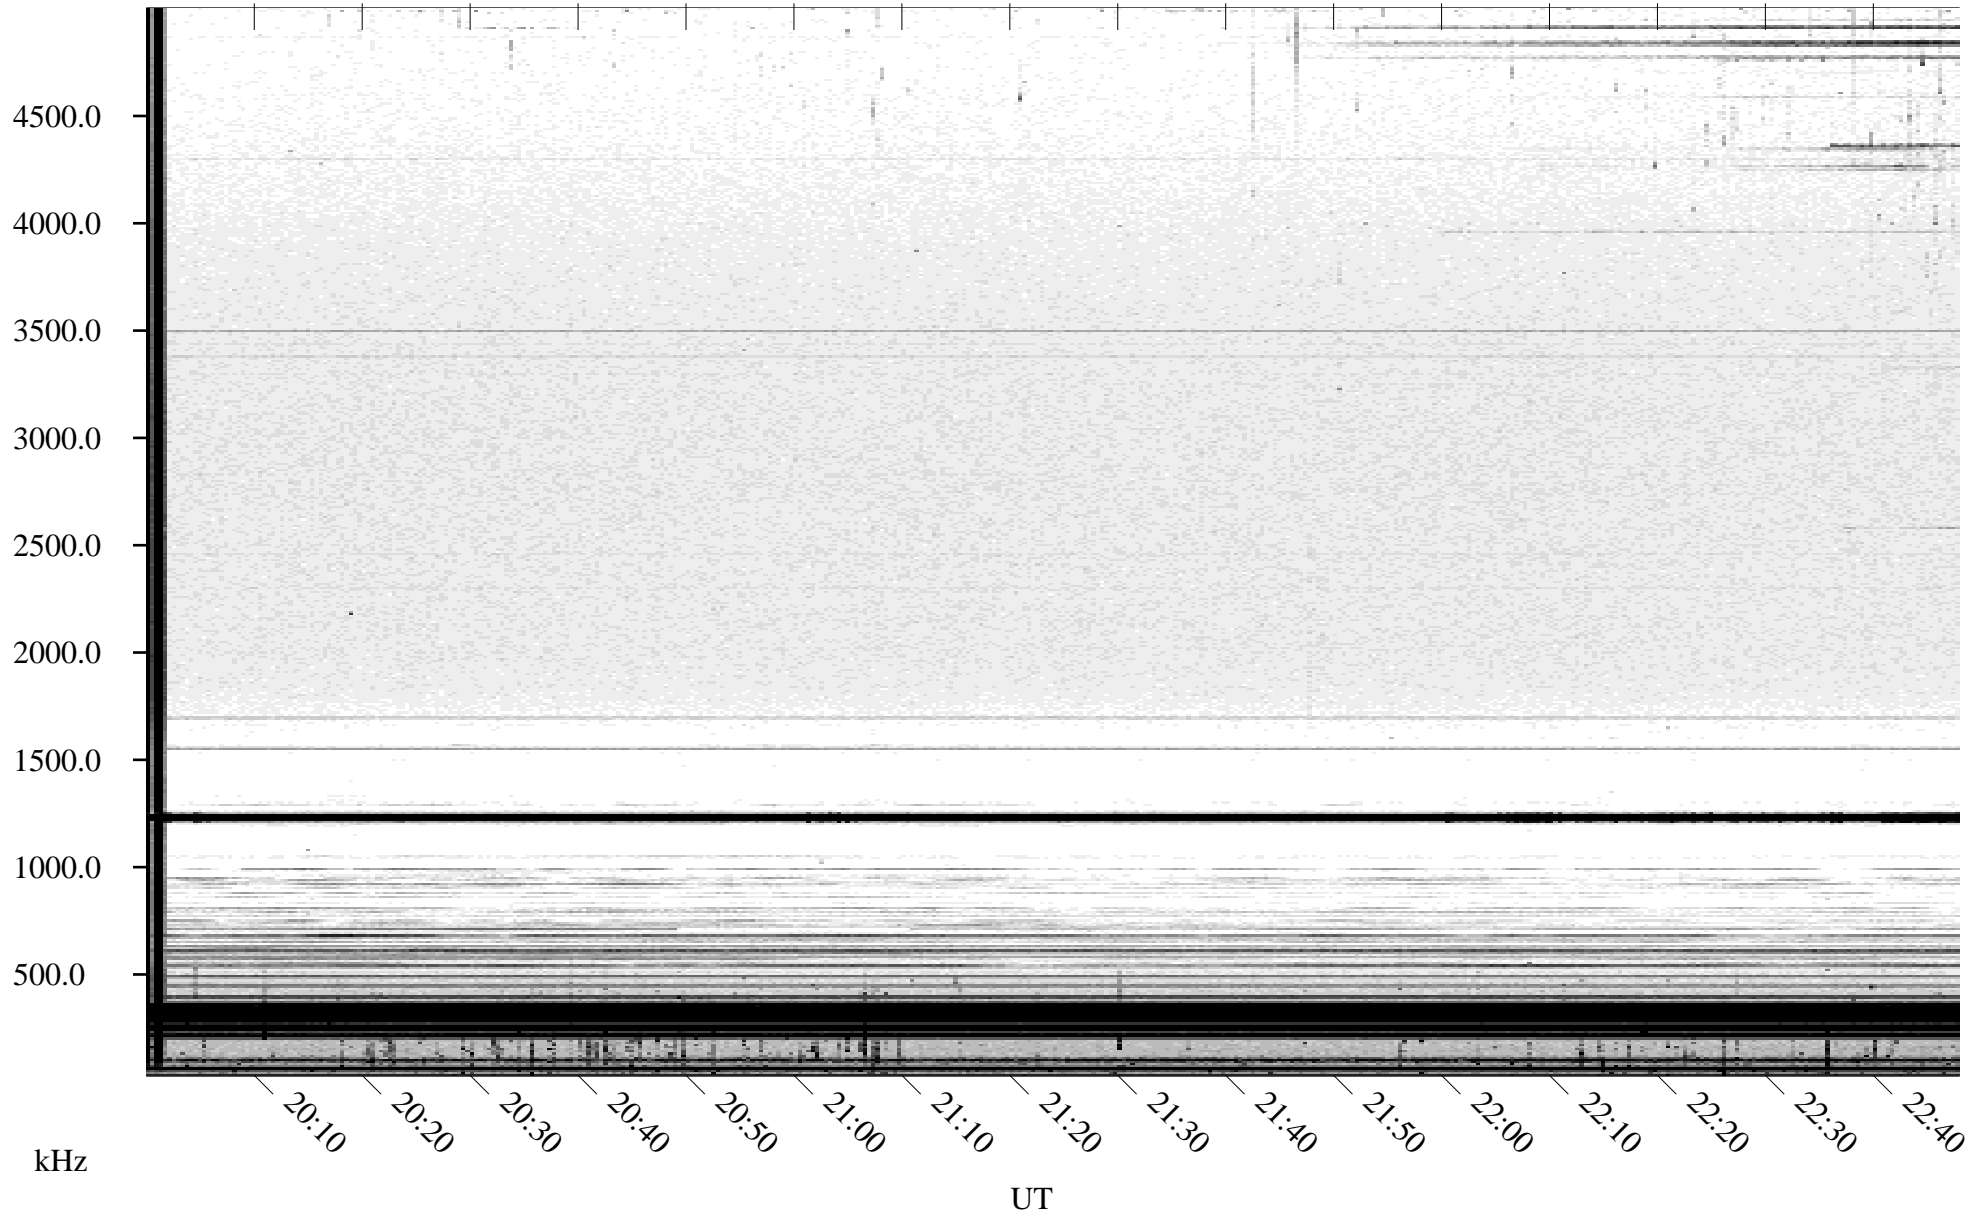

# 09/18/2004 Churchill, Manitoba

Linear Scale    Black = 161    White = 15

ch04262l.r00m max\_12

Page 1

# 09/18/2004 Churchill, Manitoba

Linear Scale    Black = 161    White = 15

ch04262l.r00m max\_12

Page 2

# 09/19/2004 Churchill, Manitoba

Linear Scale    Black = 161    White = 15

ch04262l.r00m max\_12

Page 3

# 09/19/2004 Churchill, Manitoba

Linear Scale    Black = 161    White = 15

ch04262l.r00m max\_12

Page 4