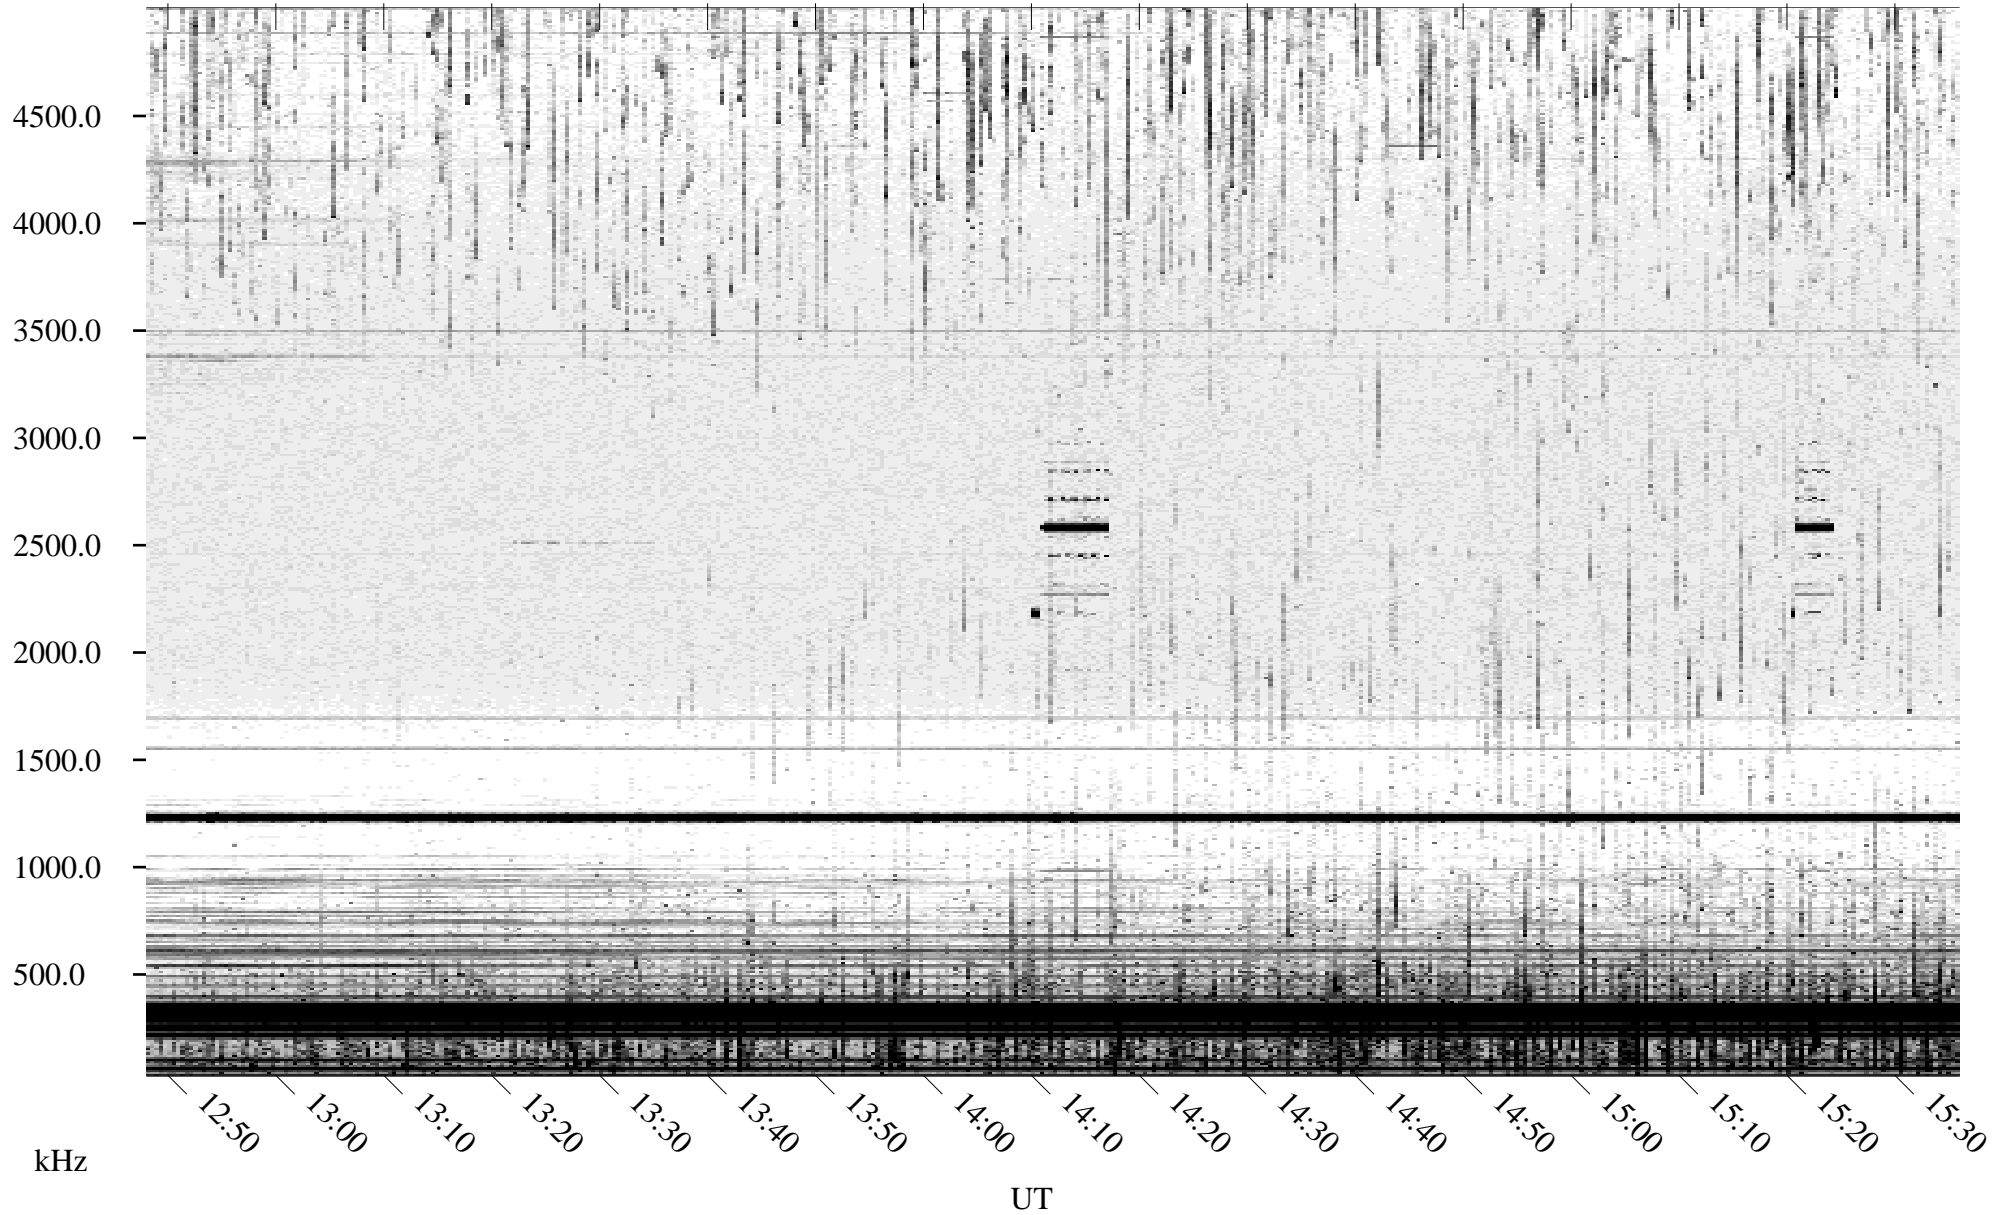

# 09/19/2004 Churchill, Manitoba

Linear Scale    Black = 161    White = 15

ch04262l.r00m max\_12

Page 5

# 09/19/2004 Churchill, Manitoba

Linear Scale    Black = 161    White = 15

ch04262l.r00m max\_12

Page 6

# 09/19/2004 Churchill, Manitoba

Linear Scale    Black = 161    White = 15

ch04262l.r00m max\_12

Page 7

# 09/19/2004 Churchill, Manitoba

Linear Scale    Black = 161    White = 15

ch04262l.r00m max\_12

Page 8