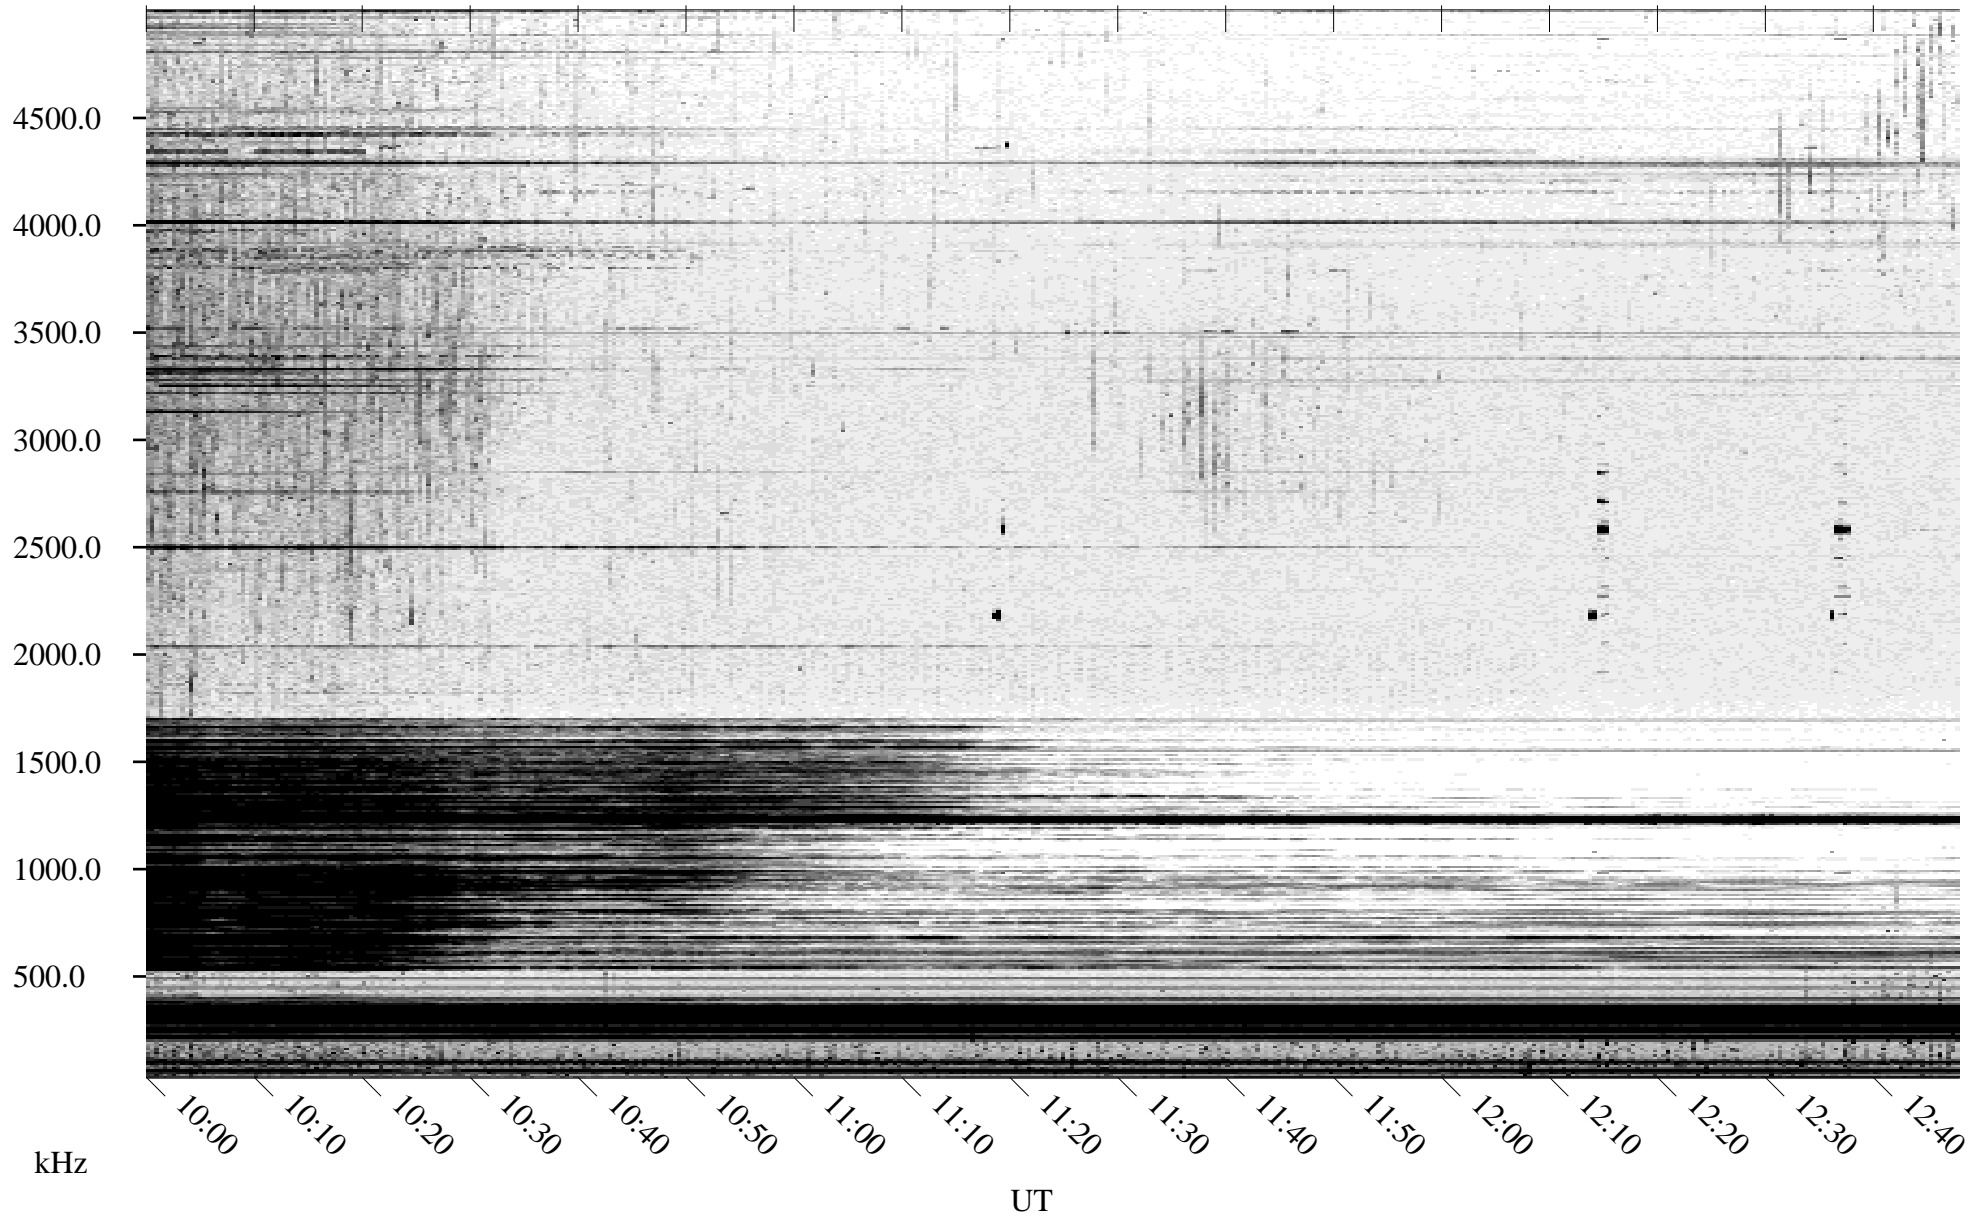

# 09/19/2004 Churchill, Manitoba

Linear Scale    Black = 161    White = 15

ch04262l.r00m max\_12

Page 4

# 09/19/2004 Churchill, Manitoba

Linear Scale    Black = 161    White = 15

ch04262l.r00m max\_12

Page 5

# 09/19/2004 Churchill, Manitoba

Linear Scale    Black = 161    White = 15

ch04262l.r00m max\_12

Page 6

# 09/19/2004 Churchill, Manitoba

Linear Scale    Black = 161    White = 15

ch04262l.r00m max\_12

Page 7