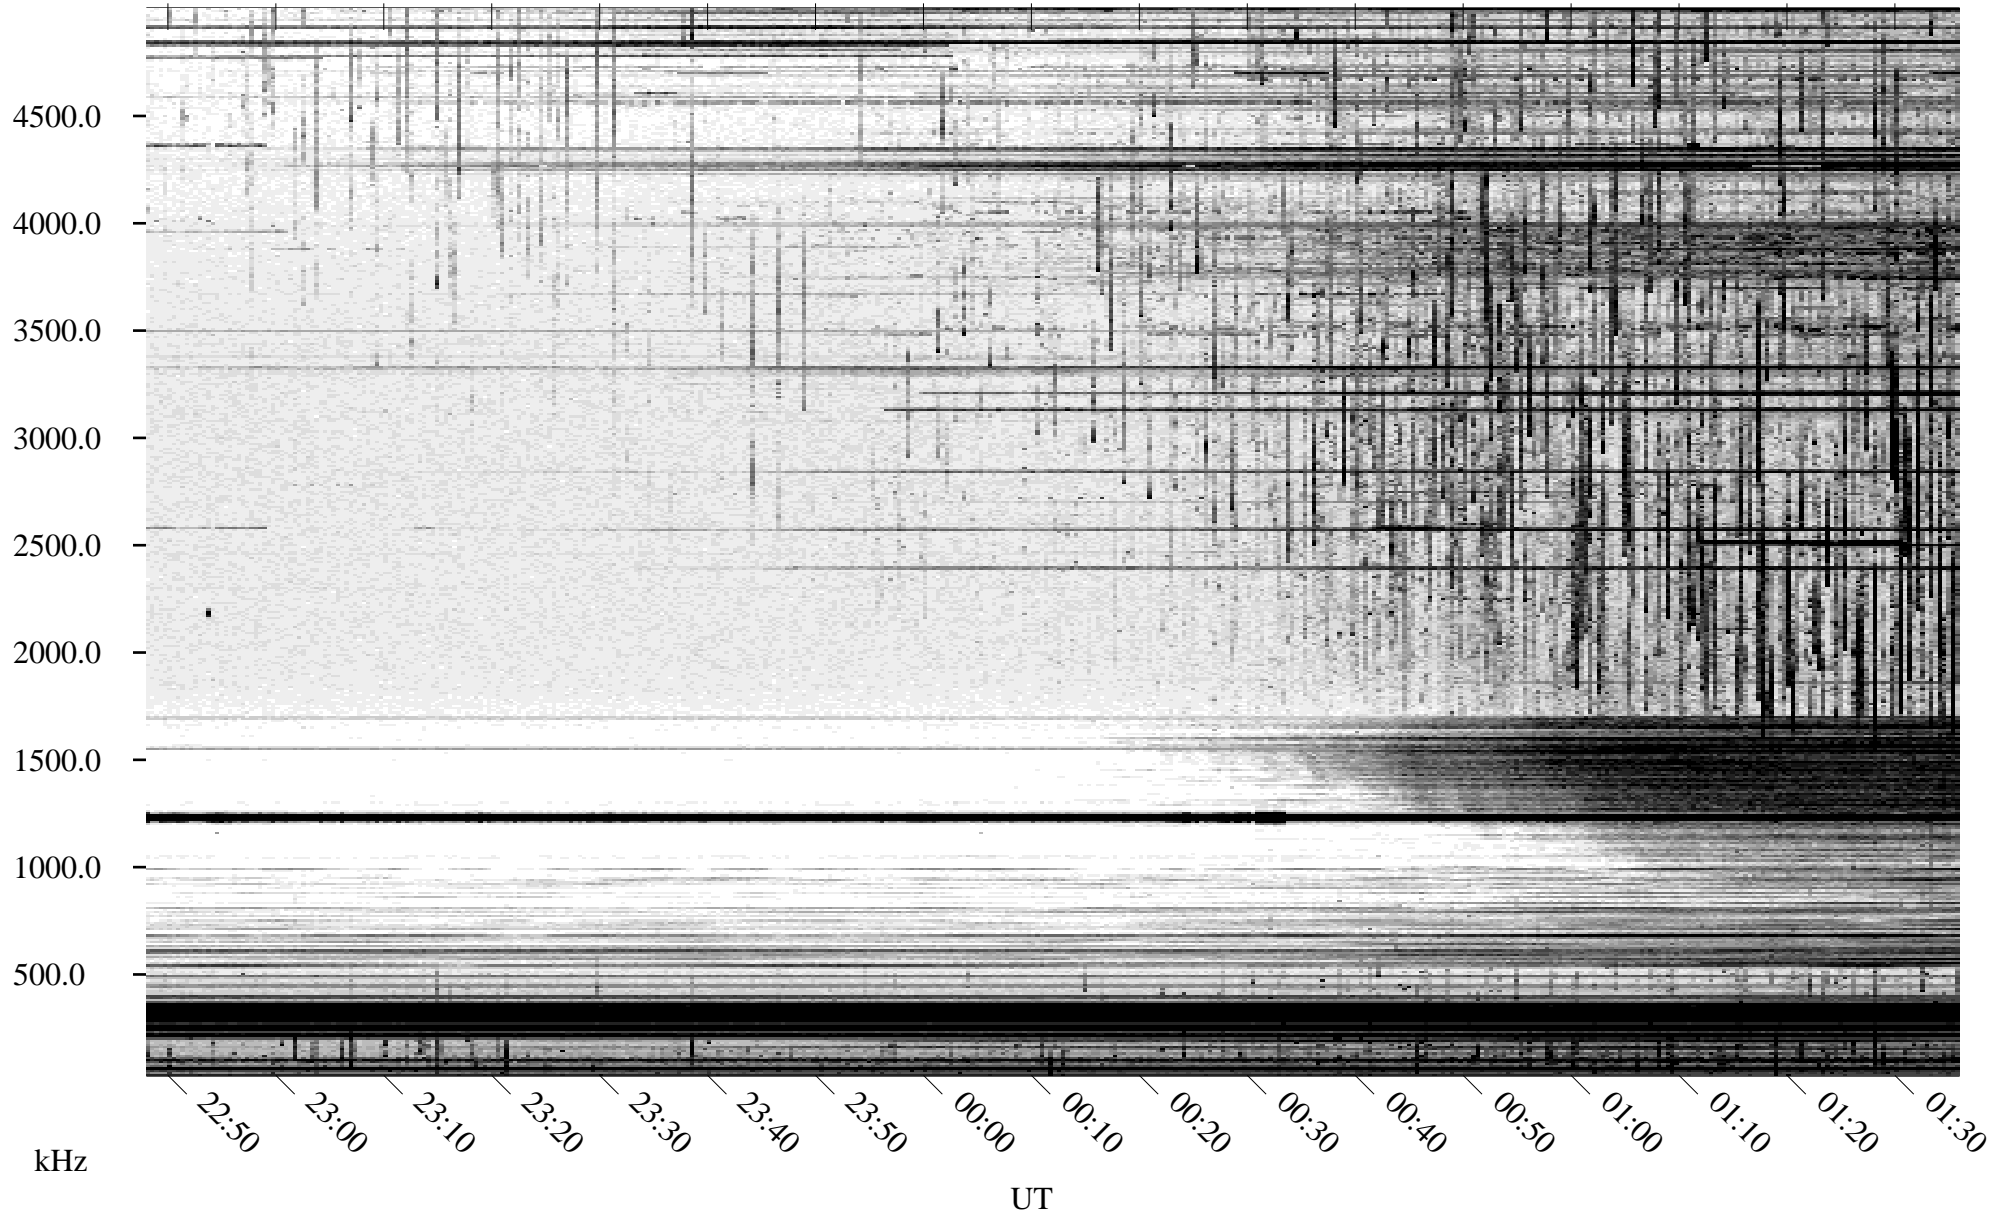

# 09/18/2004 Churchill, Manitoba

Linear Scale    Black = 161    White = 15

ch04262l.r00m max\_12

Page 1

# 09/18/2004 Churchill, Manitoba

Linear Scale    Black = 161    White = 15

ch04262l.r00m max\_12

Page 2

# 09/19/2004 Churchill, Manitoba

Linear Scale    Black = 161    White = 15

ch04262l.r00m max\_12

Page 3

# 09/19/2004 Churchill, Manitoba

Linear Scale    Black = 161    White = 15

ch04262l.r00m max\_12

Page 4