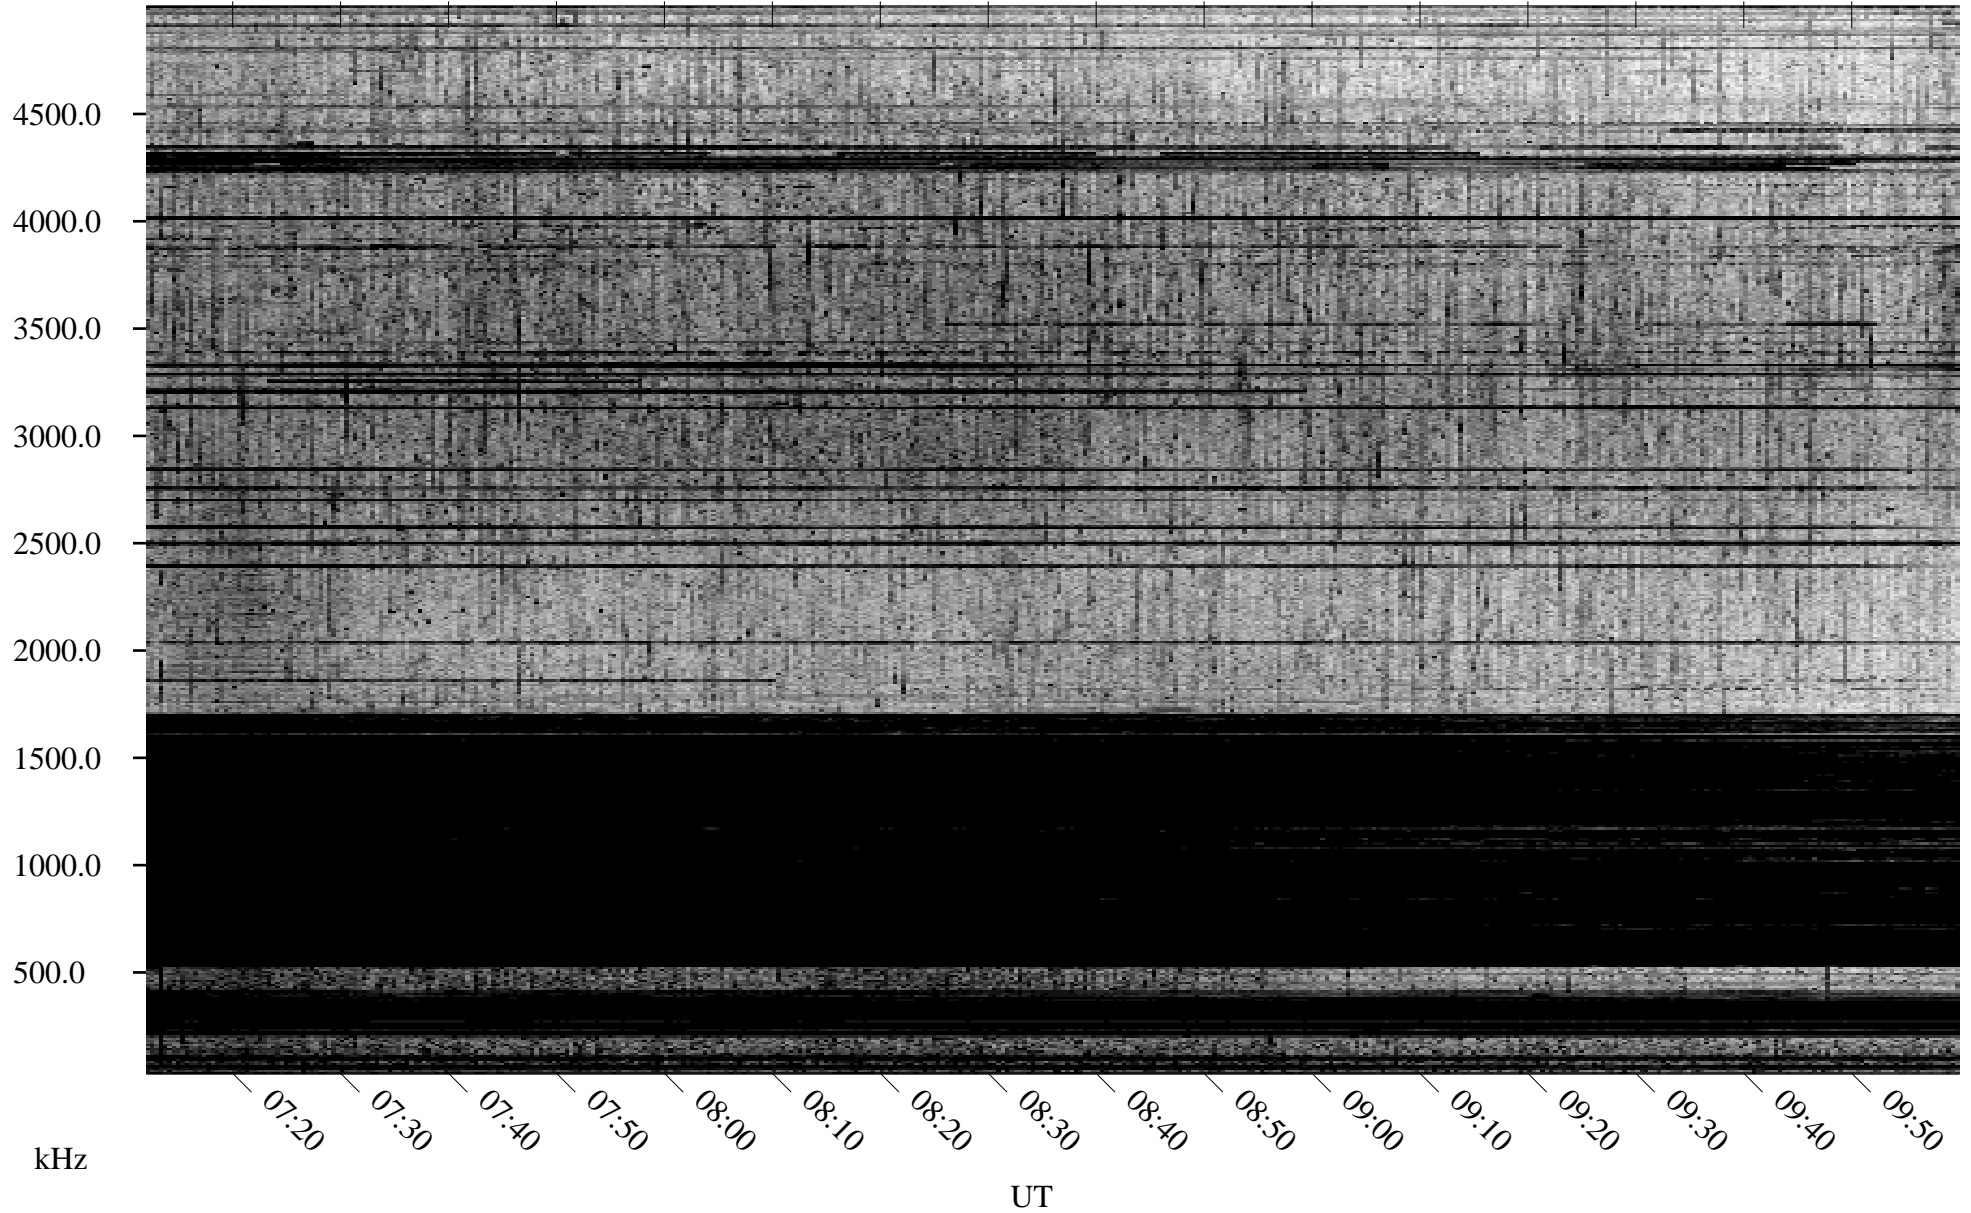

# 09/19/2004 Churchill, Manitoba

Linear Scale    Black = 161    White = 15

ch04262l.r00m max\_12

Page 4

# 09/19/2004 Churchill, Manitoba

Linear Scale    Black = 161    White = 15

ch04262l.r00m max\_12

Page 5