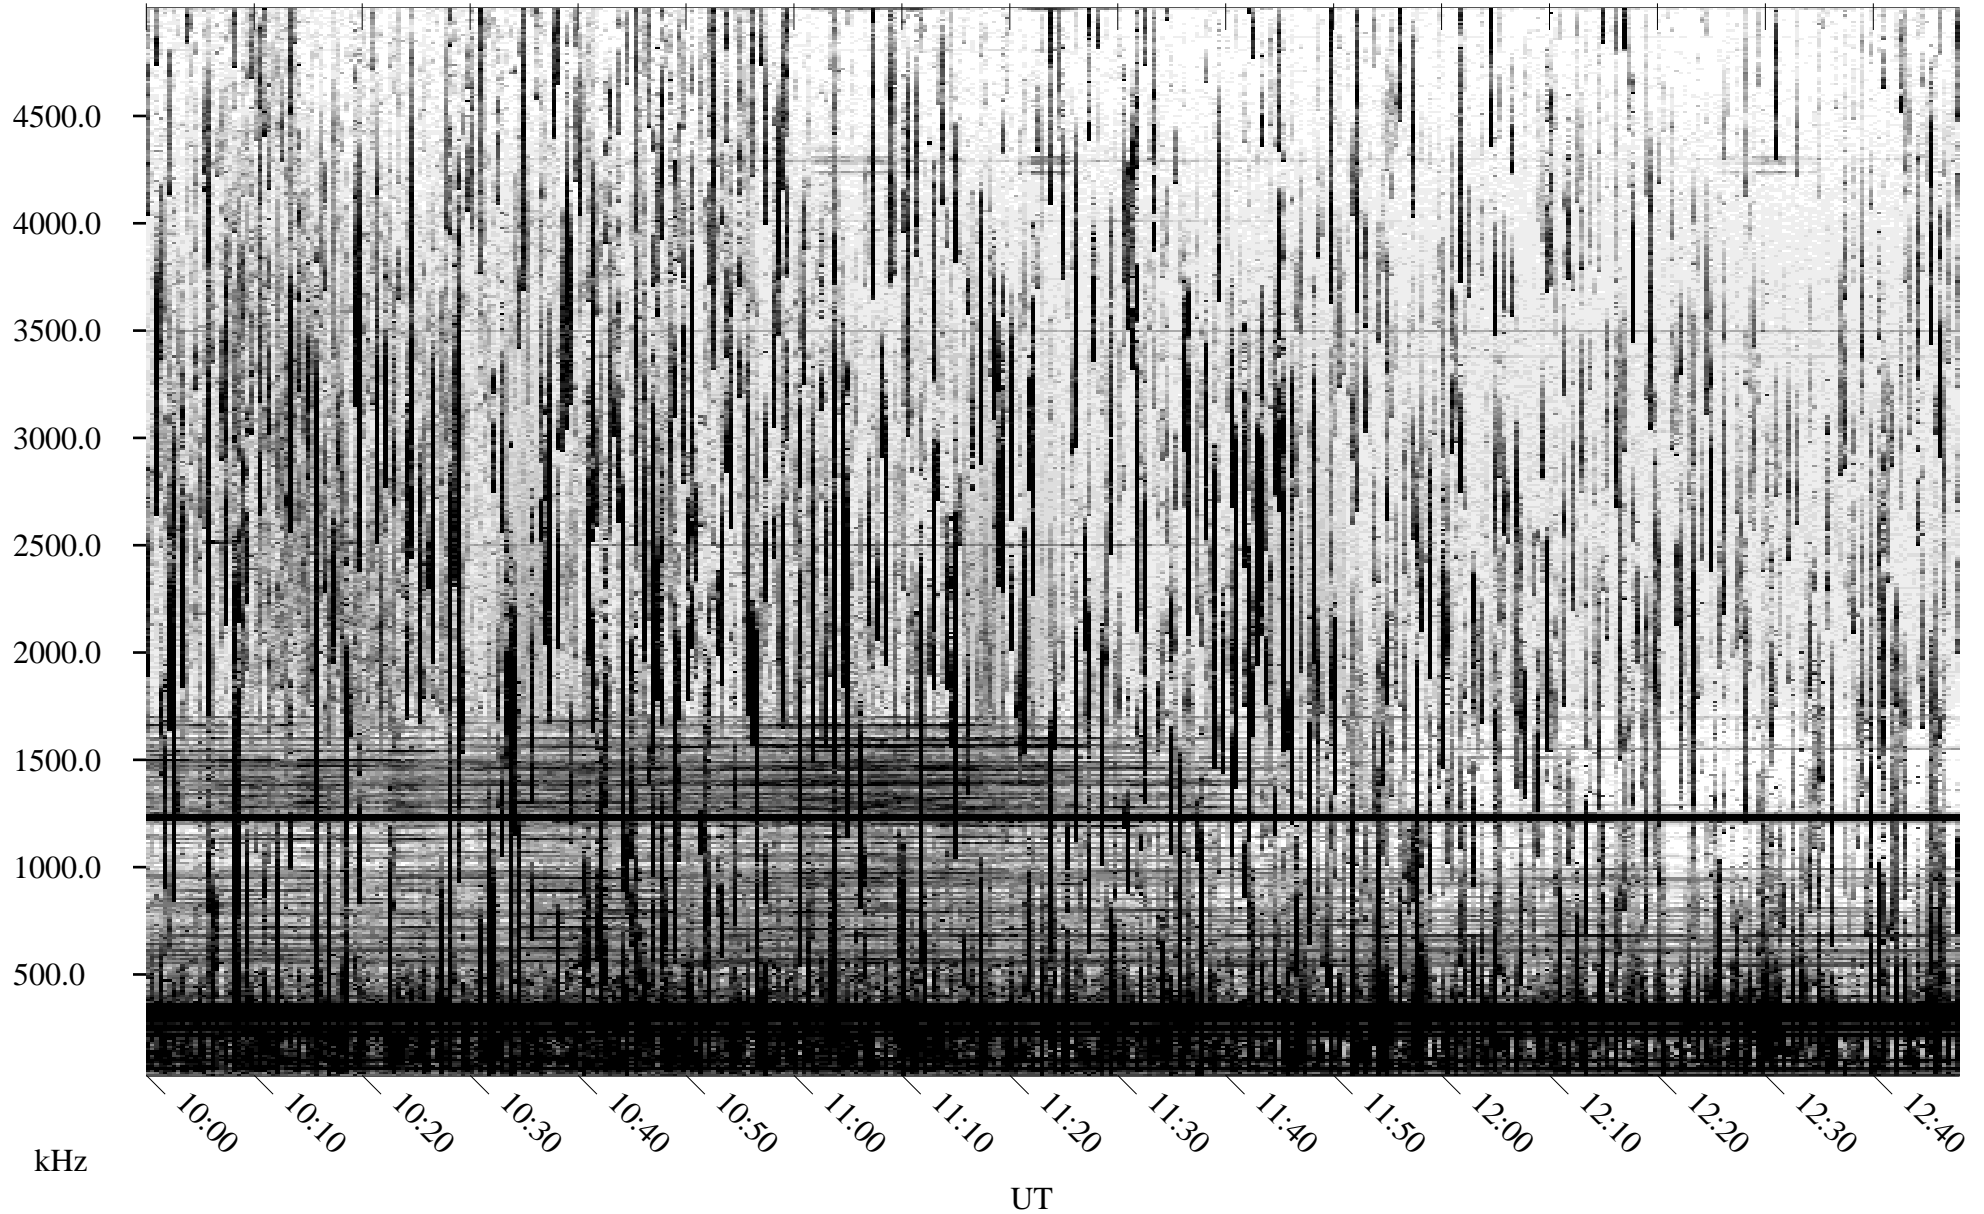

# 09/20/2004 Churchill, Manitoba

Linear Scale    Black = 161    White = 15

ch04263l.r00m max\_12

# 09/20/2004 Churchill, Manitoba

Linear Scale    Black = 161    White = 15

ch04263l.r00m max\_12

Page 5

# 09/20/2004 Churchill, Manitoba

Linear Scale    Black = 161    White = 15

ch04263l.r00m max\_12

Page 6