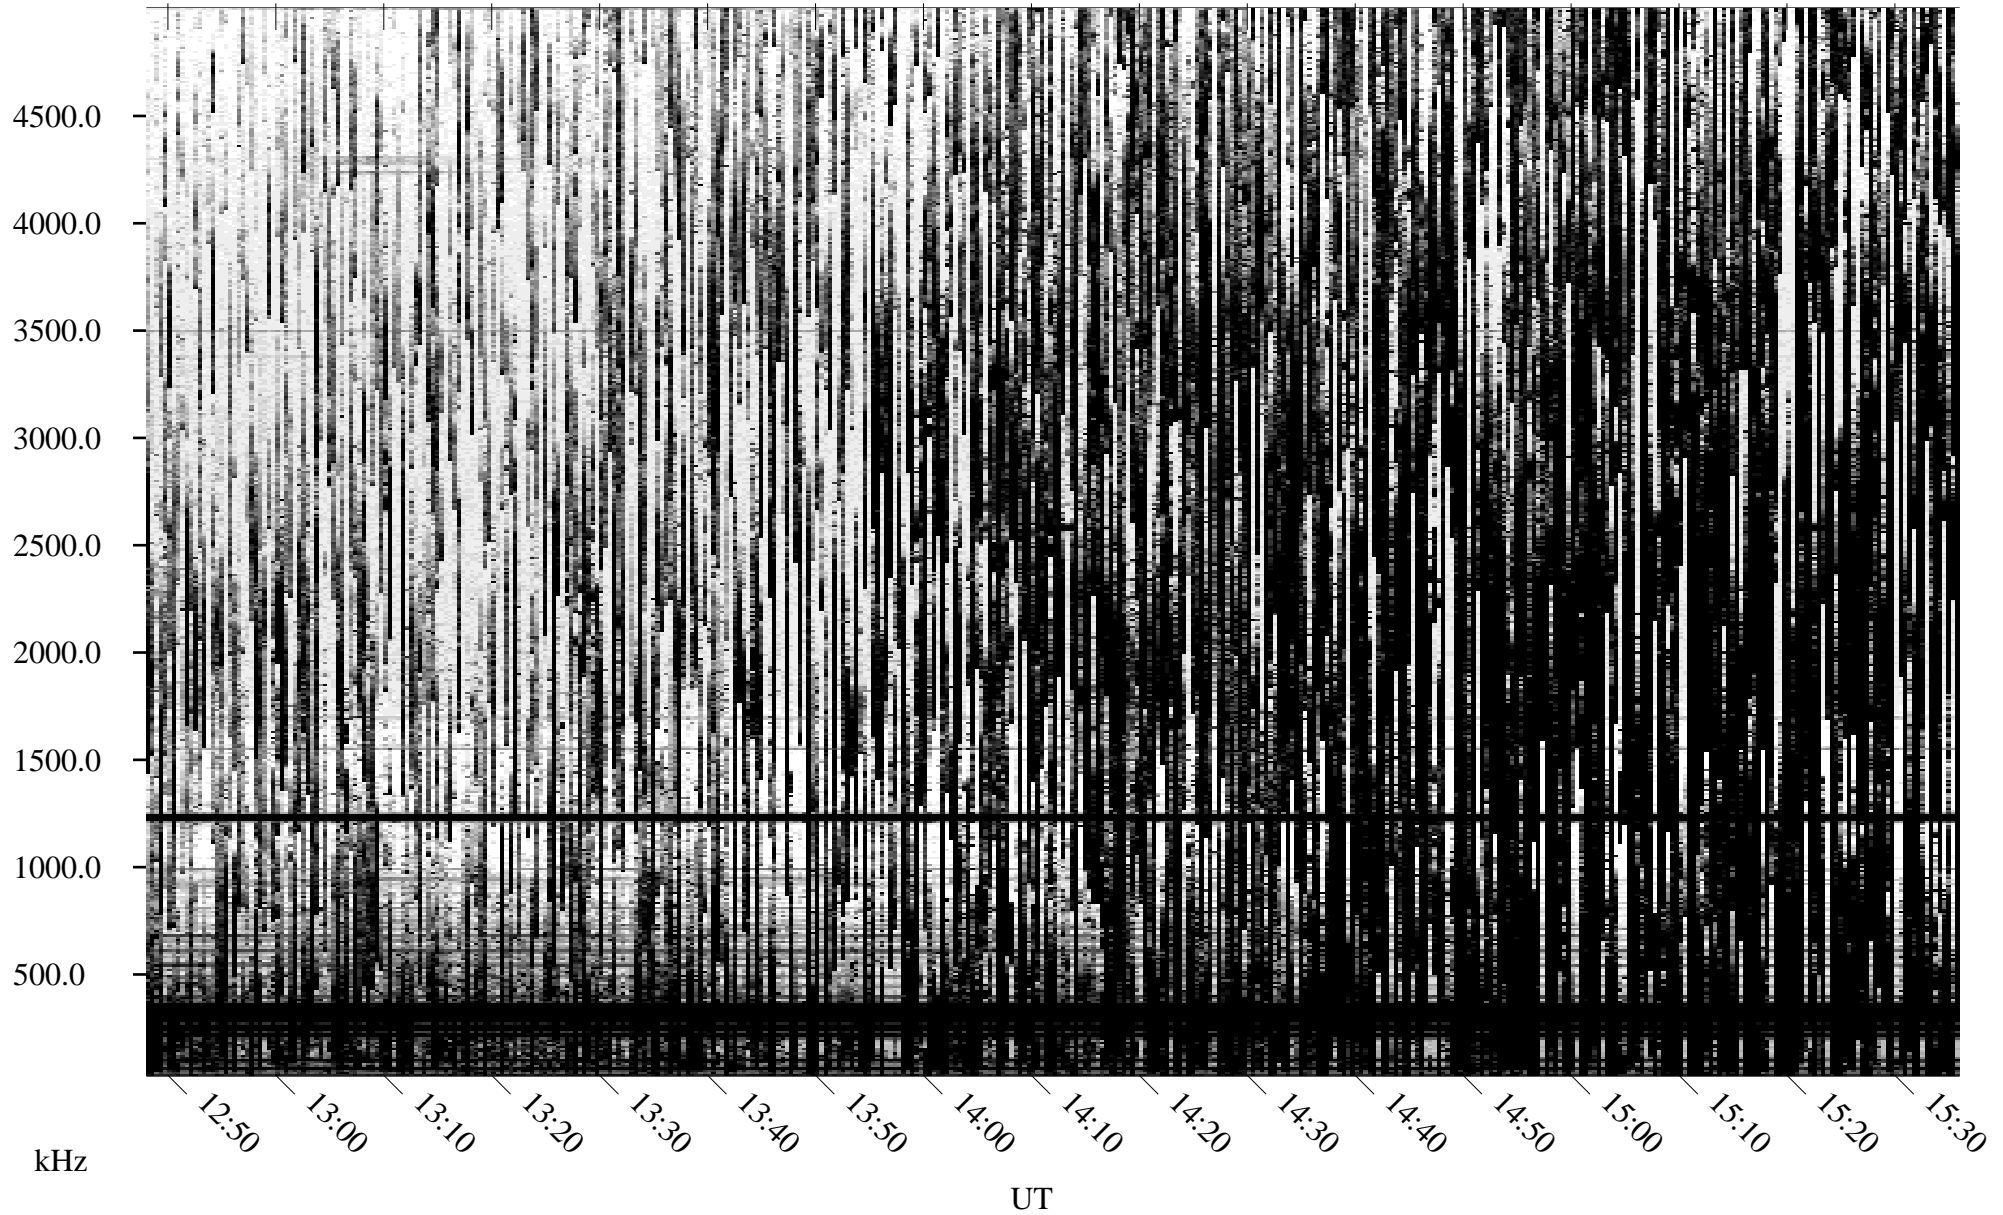

# 09/20/2004 Churchill, Manitoba

Linear Scale    Black = 161    White = 15

ch04263l.r00m max\_12

Page 5

# 09/20/2004 Churchill, Manitoba

Linear Scale    Black = 161    White = 15

ch04263l.r00m max\_12

Page 6

# 09/20/2004 Churchill, Manitoba

Linear Scale    Black = 161    White = 15

ch04263l.r00m max\_12