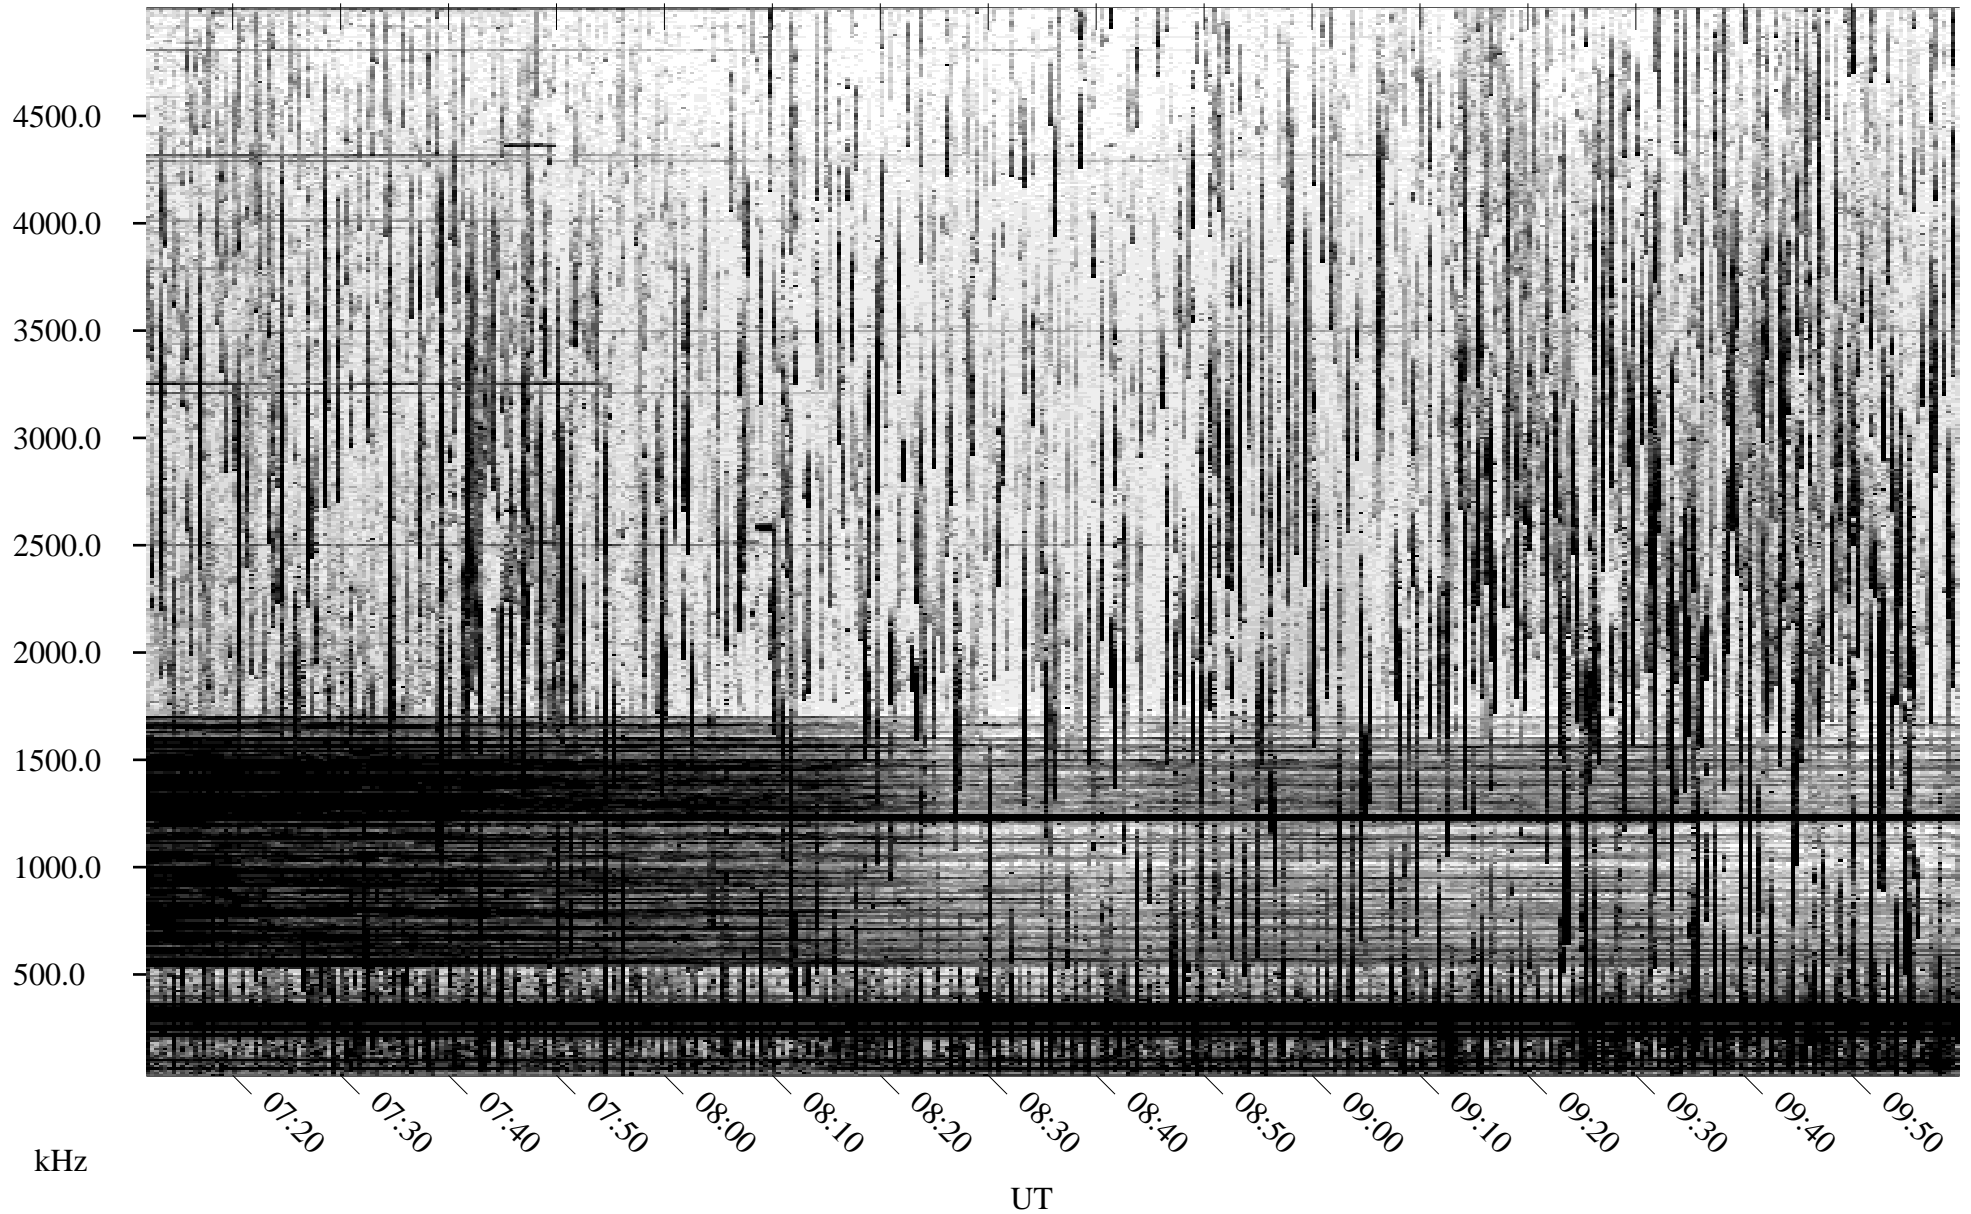

# 09/19/2004 Churchill, Manitoba

Linear Scale    Black = 161    White = 15

ch04263l.r00m max\_12

Page 1

# 09/20/2004 Churchill, Manitoba

Linear Scale    Black = 161    White = 15

ch04263l.r00m max\_12

# 09/20/2004 Churchill, Manitoba

Linear Scale    Black = 161    White = 15

ch04263l.r00m max\_12

Page 4

# 09/20/2004 Churchill, Manitoba

Linear Scale    Black = 161    White = 15

ch04263l.r00m max\_12

Page 5