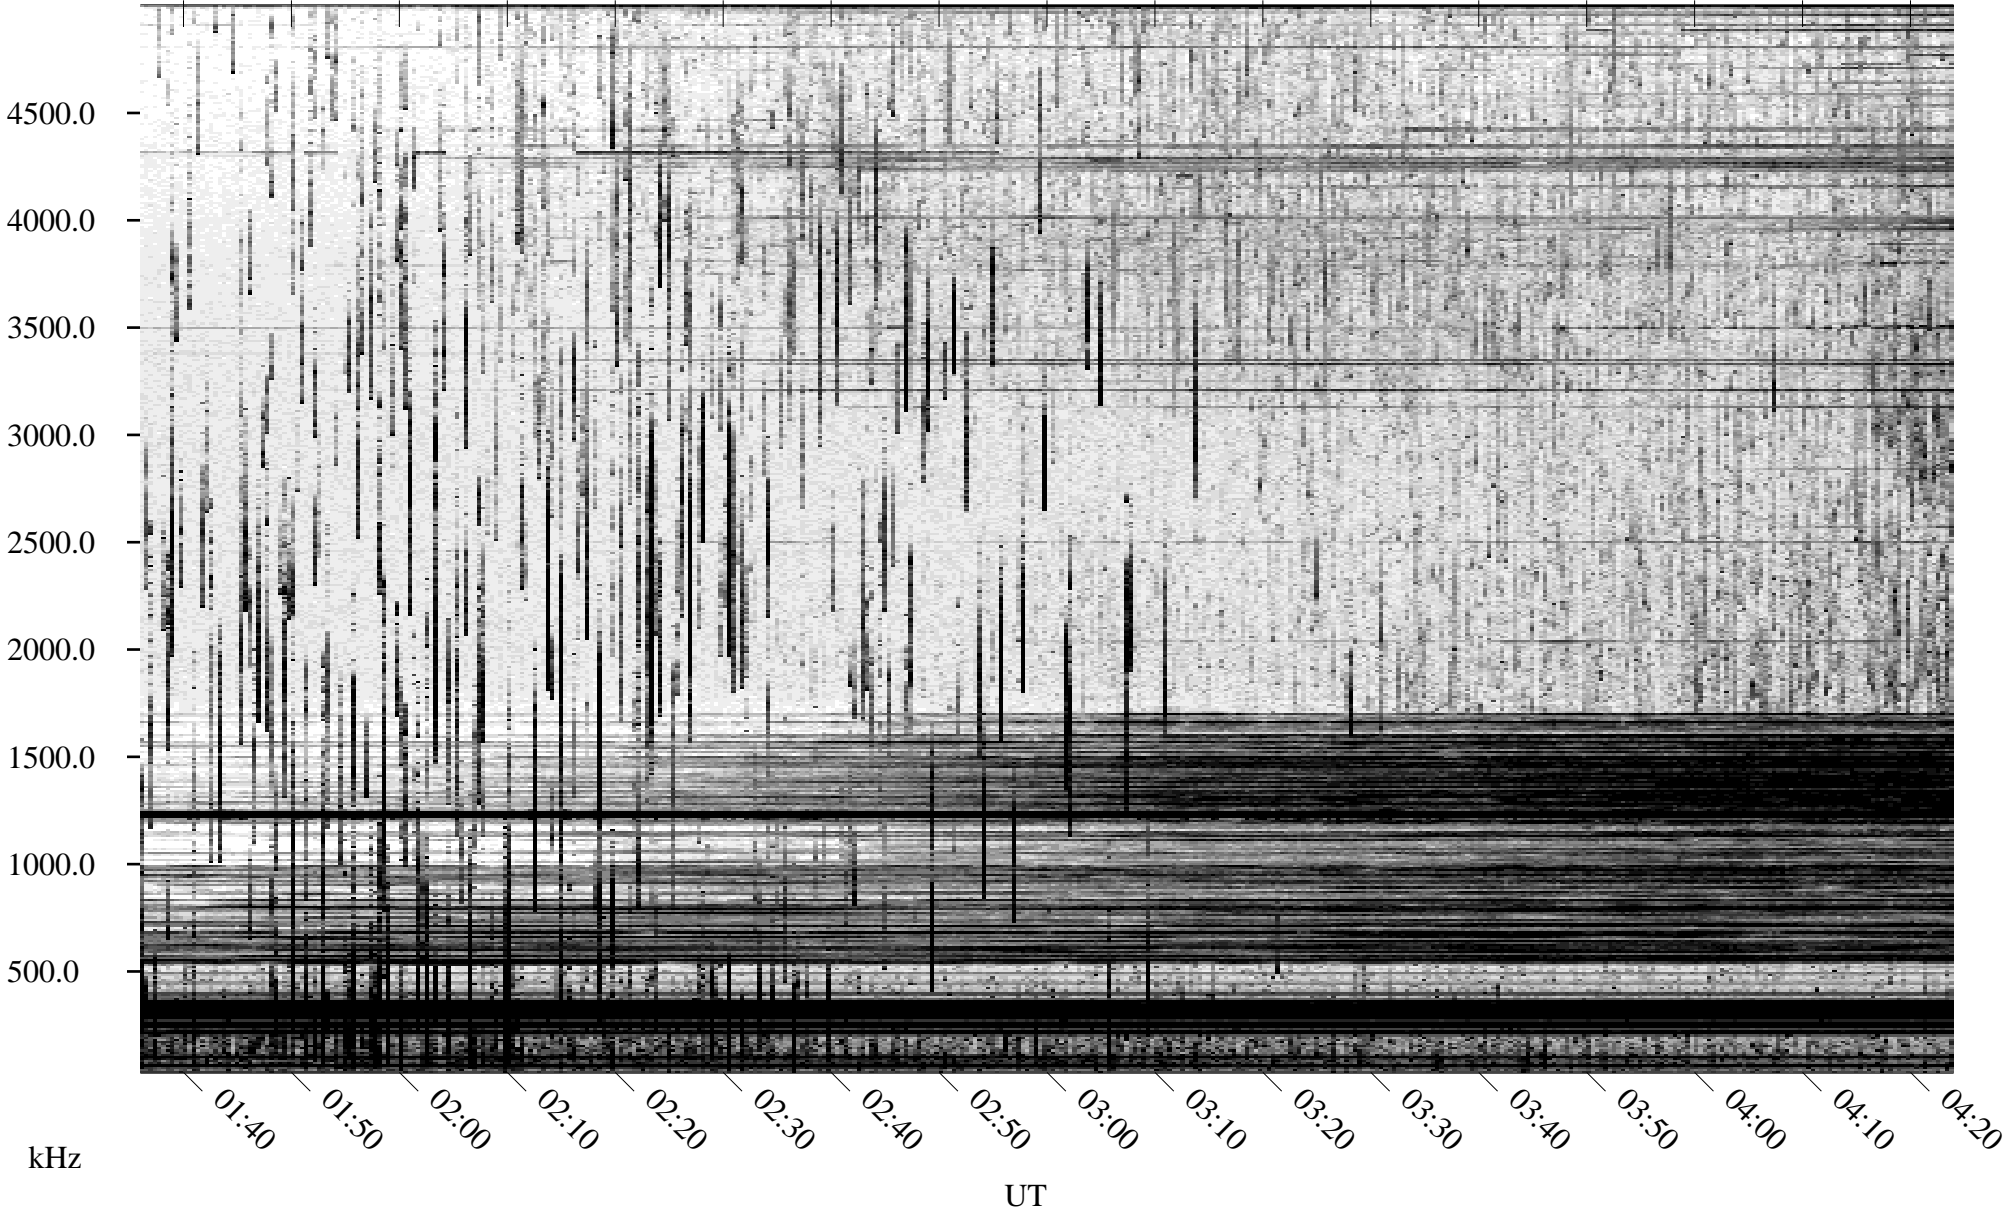

# 09/19/2004 Churchill, Manitoba

Linear Scale    Black = 161    White = 15

ch04263l.r00m max\_12

Page 1

# 09/19/2004 Churchill, Manitoba

Linear Scale    Black = 161    White = 15

ch04263l.r00m max\_12

Page 2

# 09/20/2004 Churchill, Manitoba

Linear Scale    Black = 161    White = 15

ch04263l.r00m max\_12

# 09/20/2004 Churchill, Manitoba

Linear Scale    Black = 161    White = 15

ch04263l.r00m max\_12

Page 4