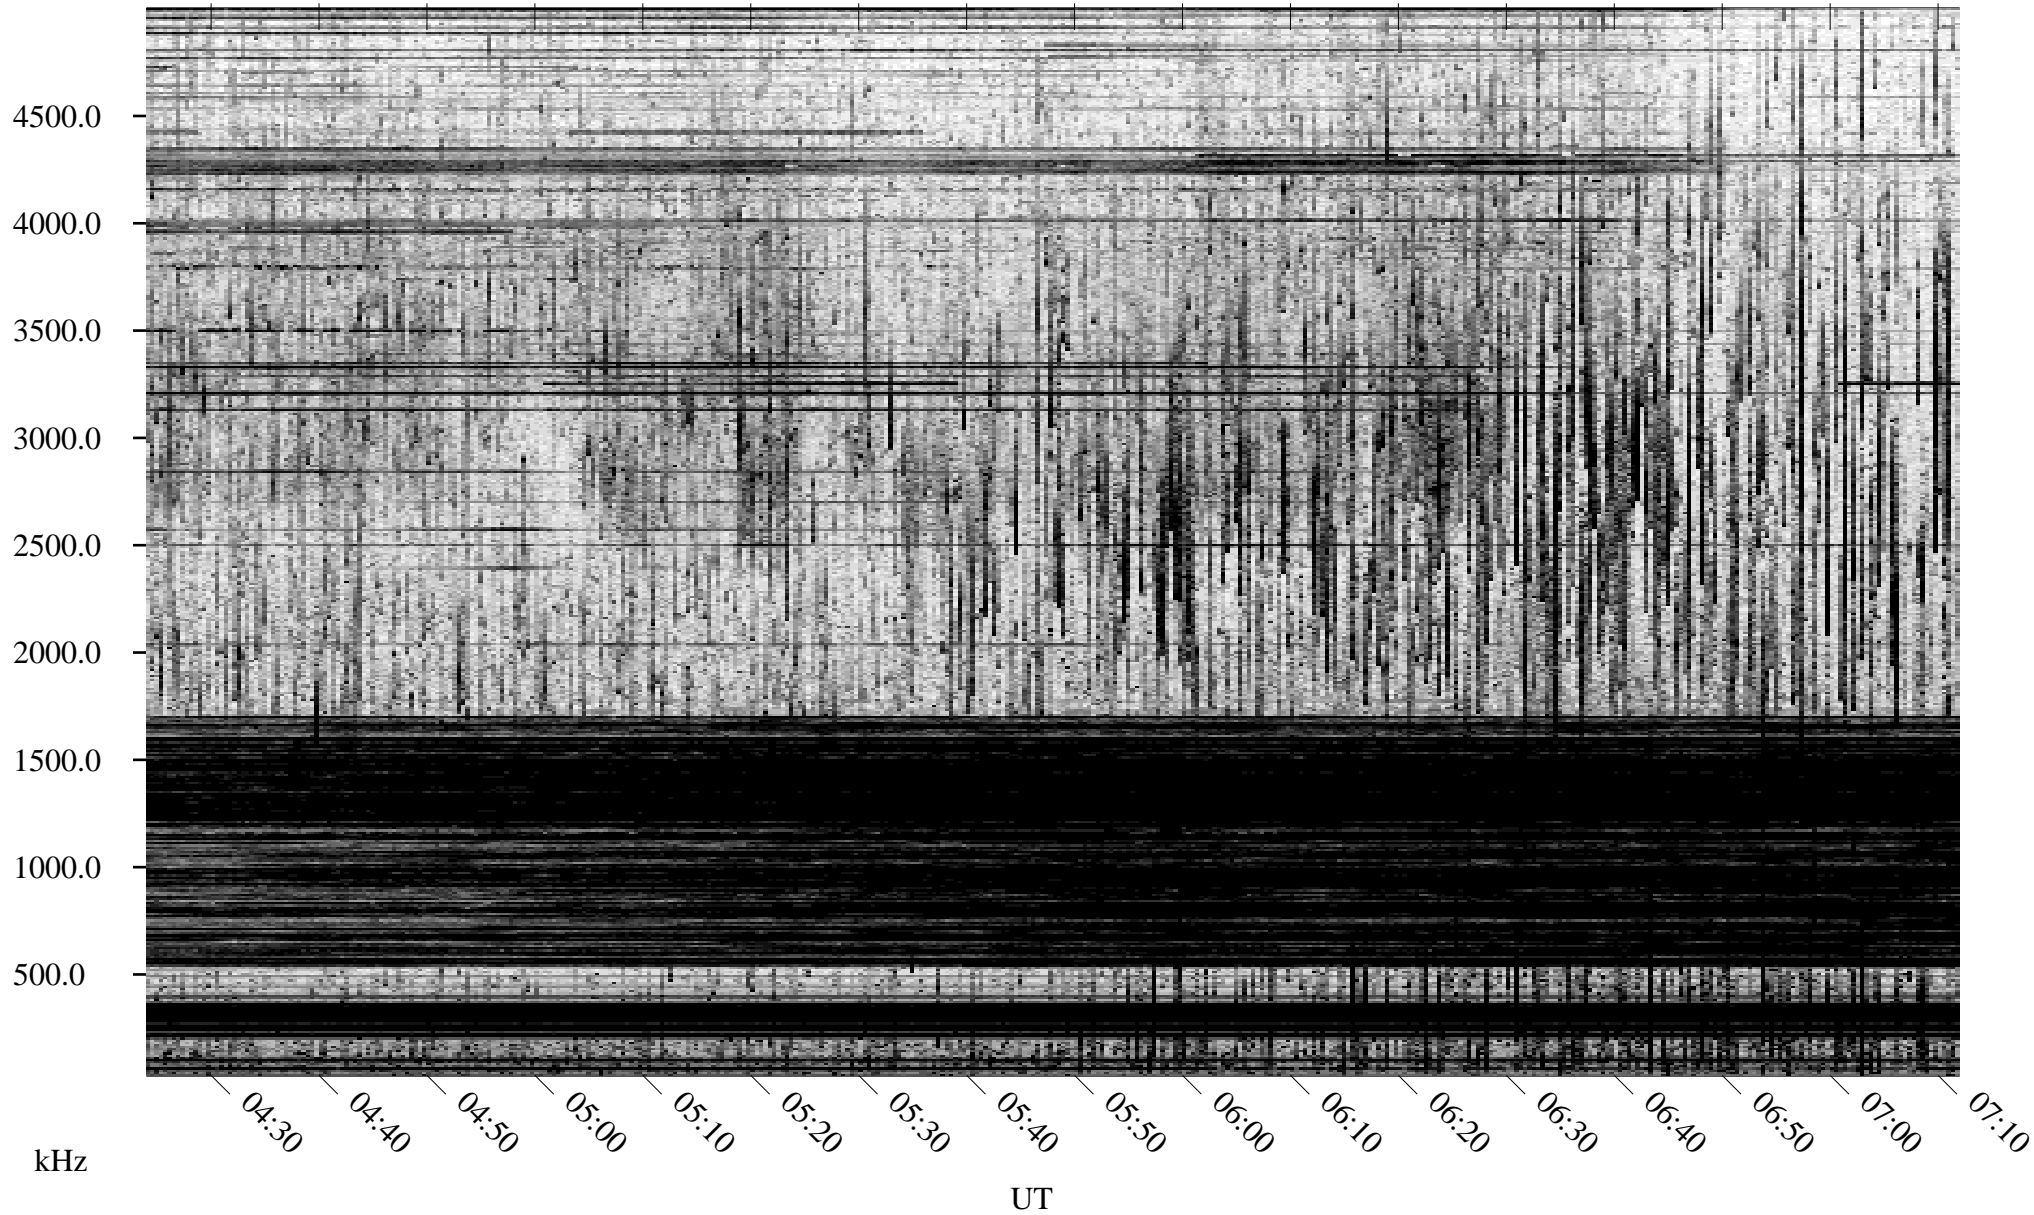

# 09/19/2004 Churchill, Manitoba

Linear Scale    Black = 161    White = 15

ch04263l.r00m max\_12

Page 1

# 09/19/2004 Churchill, Manitoba

Linear Scale    Black = 161    White = 15

ch04263l.r00m max\_12

Page 2

# 09/20/2004 Churchill, Manitoba

Linear Scale    Black = 161    White = 15

ch04263l.r00m max\_12

# 09/20/2004 Churchill, Manitoba

Linear Scale    Black = 161    White = 15

ch04263l.r00m max\_12

Page 4