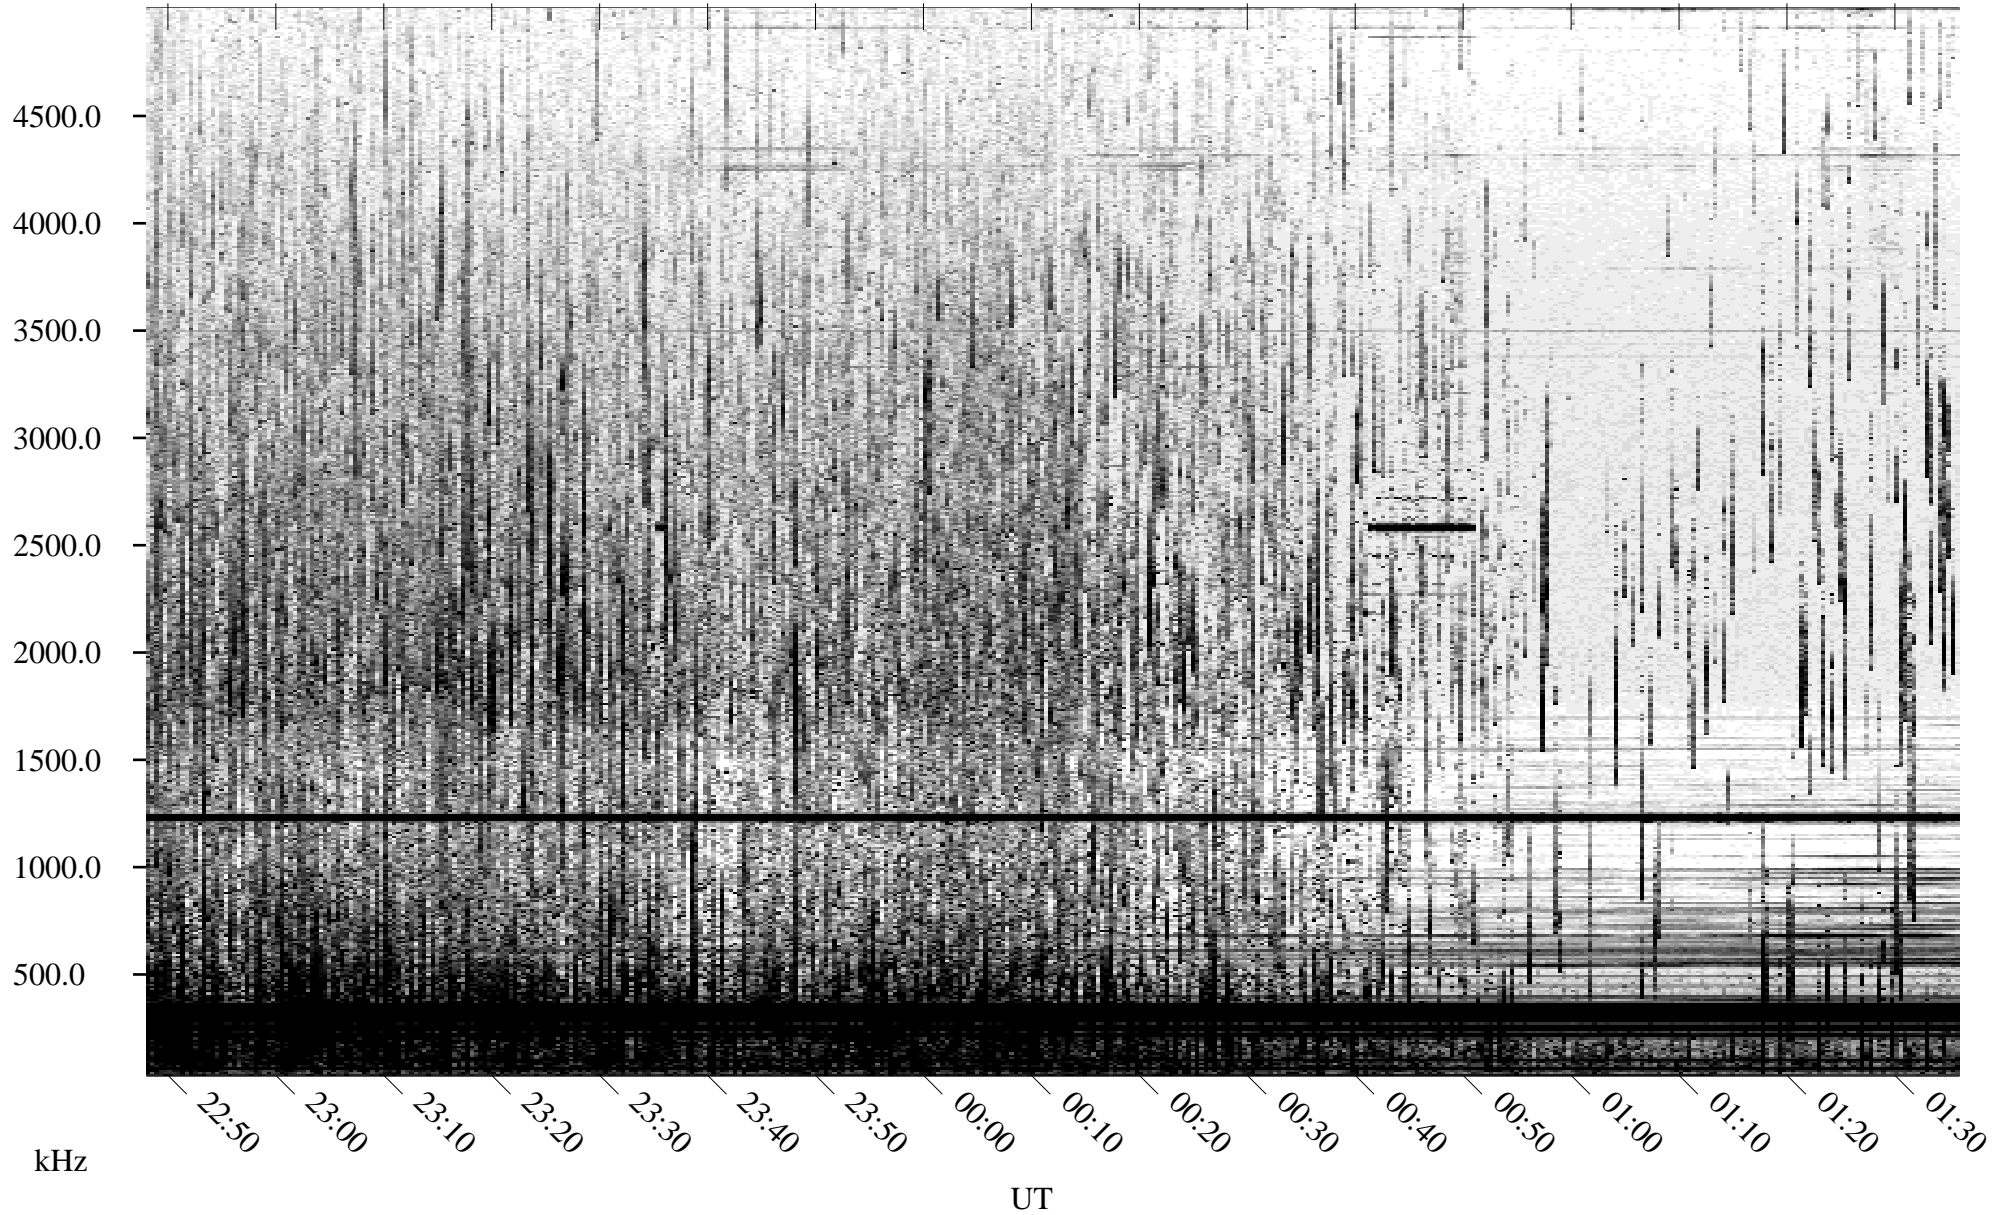

# 09/19/2004 Churchill, Manitoba

Linear Scale    Black = 161    White = 15

ch04263l.r00m max\_12

Page 1

# 09/19/2004 Churchill, Manitoba

Linear Scale    Black = 161    White = 15

ch04263l.r00m max\_12

Page 2

# 09/20/2004 Churchill, Manitoba

Linear Scale    Black = 161    White = 15

ch04263l.r00m max\_12

# 09/20/2004 Churchill, Manitoba

Linear Scale    Black = 161    White = 15

ch04263l.r00m max\_12

Page 4