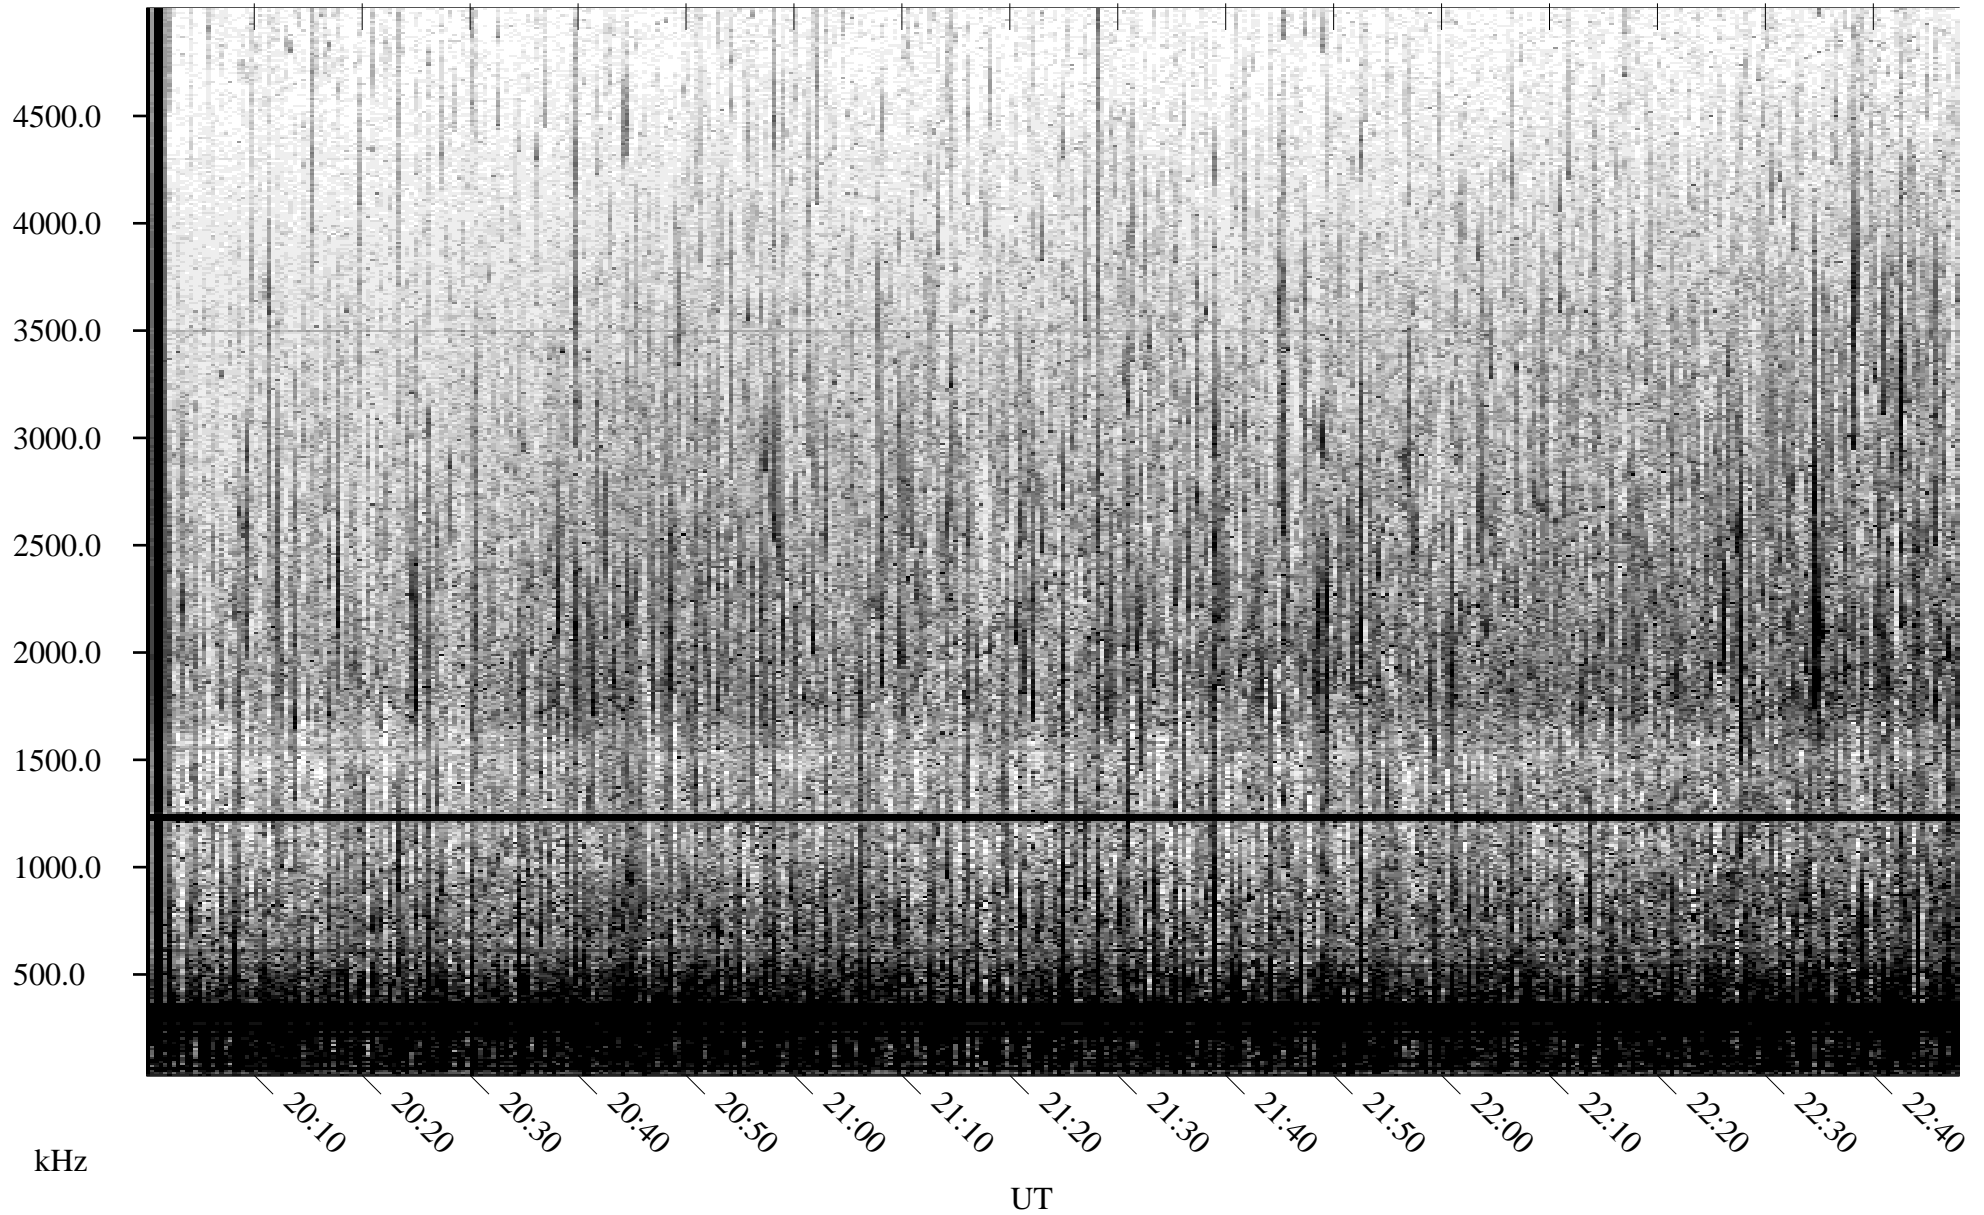

# 09/19/2004 Churchill, Manitoba

Linear Scale    Black = 161    White = 15

ch04263l.r00m max\_12

Page 1

# 09/19/2004 Churchill, Manitoba

Linear Scale    Black = 161    White = 15

ch04263l.r00m max\_12

Page 2

# 09/20/2004 Churchill, Manitoba

Linear Scale    Black = 161    White = 15

ch04263l.r00m max\_12

# 09/20/2004 Churchill, Manitoba

Linear Scale    Black = 161    White = 15

ch04263l.r00m max\_12

Page 4