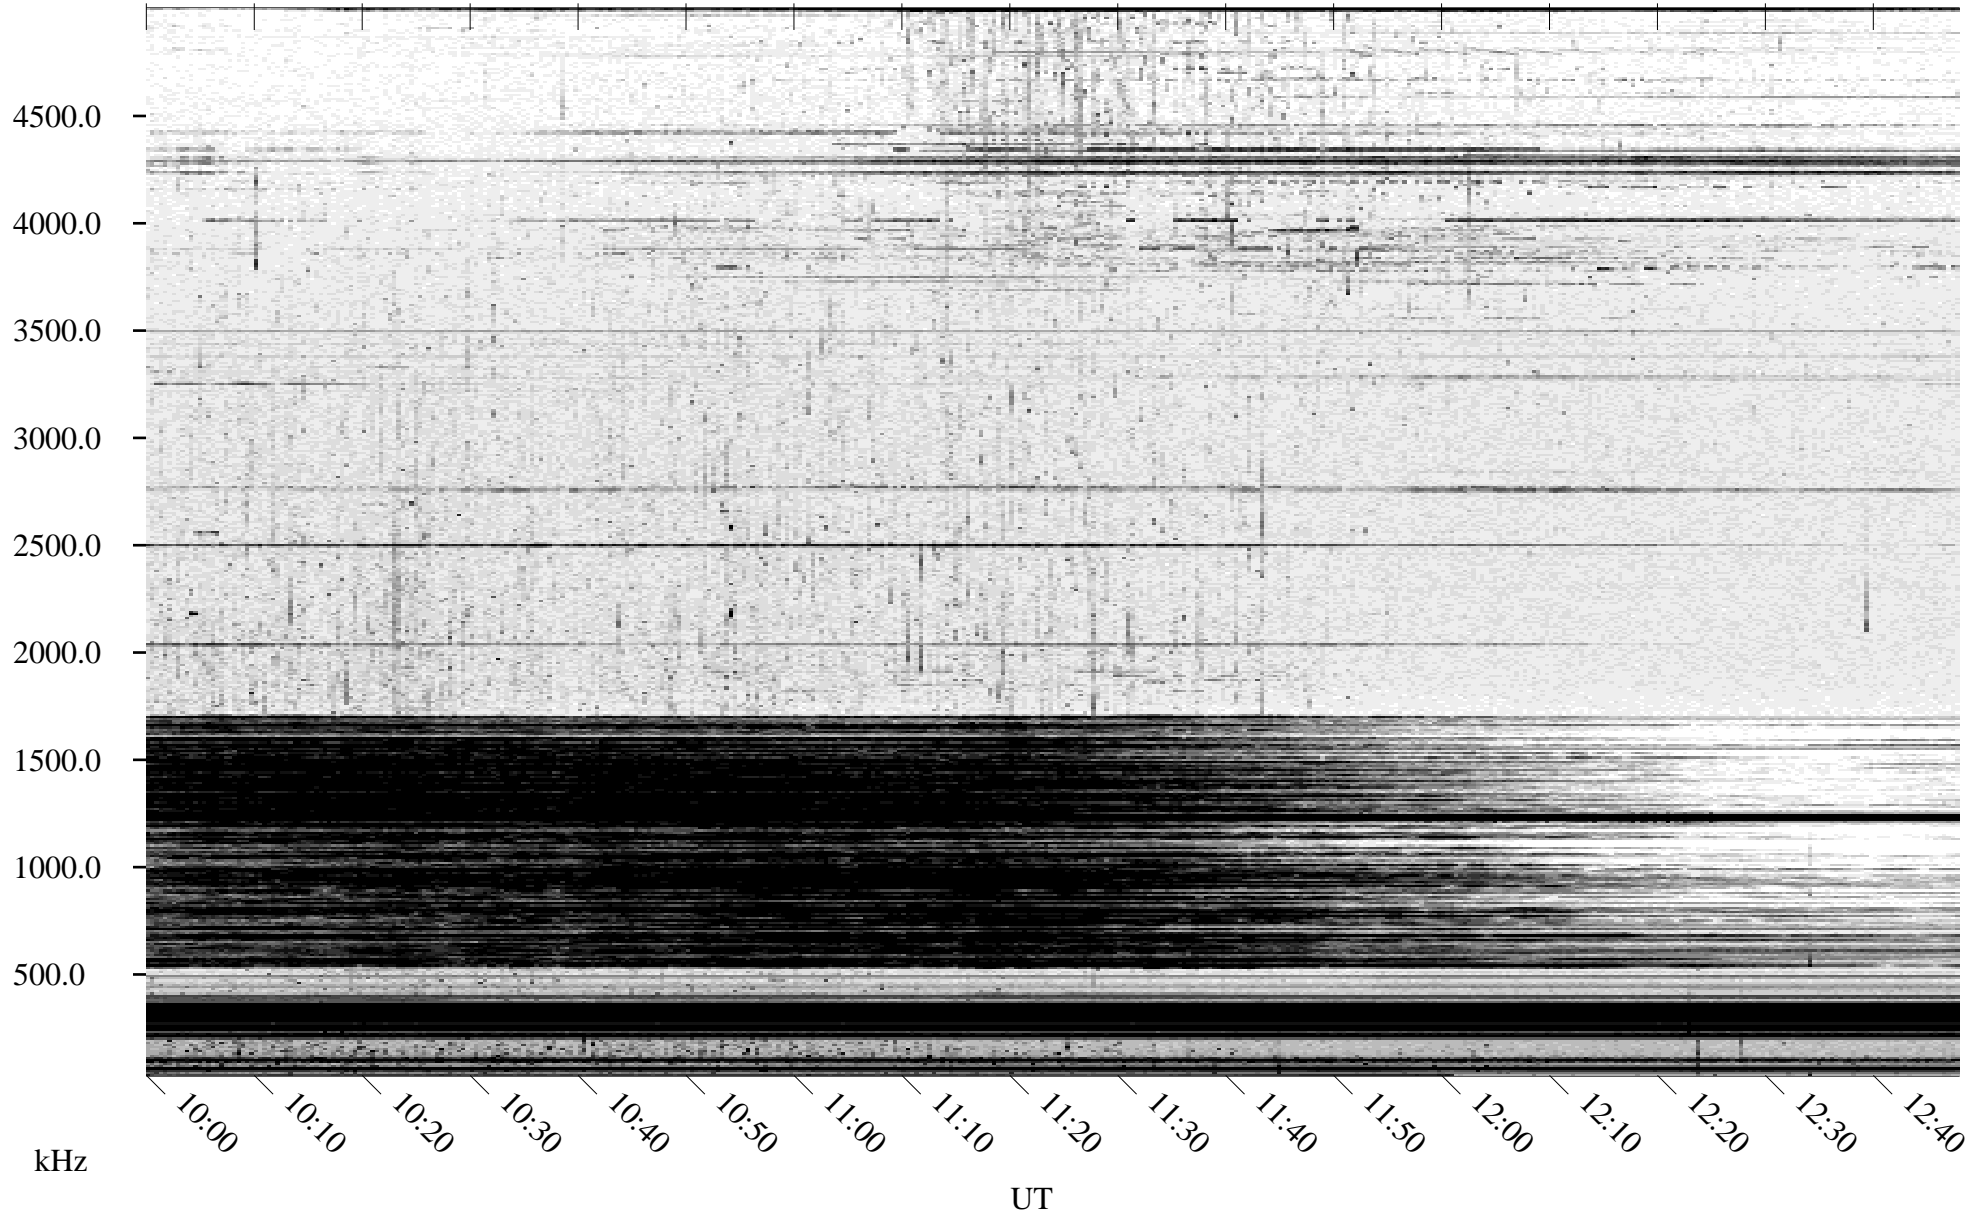

09/20/2004 Churchill, Manitoba

Linear Scale Black = 161 White = 15

ch04264l.r00m max_12

Page 1

09/20/2004 Churchill, Manitoba

Linear Scale Black = 161 White = 15

ch04264l.r00m max_12

Page 2

09/21/2004 Churchill, Manitoba

Linear Scale Black = 161 White = 15

ch04264l.r00m max_12

Page 3

09/21/2004 Churchill, Manitoba

Linear Scale Black = 161 White = 15

ch04264l.r00m max_12

Page 4

09/21/2004 Churchill, Manitoba

Linear Scale Black = 161 White = 15

ch04264l.r00m max_12

Page 5

09/21/2004 Churchill, Manitoba

Linear Scale Black = 161 White = 15

ch04264l.r00m max_12

Page 6

09/21/2004 Churchill, Manitoba

Linear Scale Black = 161 White = 15

ch04264l.r00m max_12

Page 7

09/21/2004 Churchill, Manitoba

Linear Scale Black = 161 White = 15

ch04264l.r00m max_12