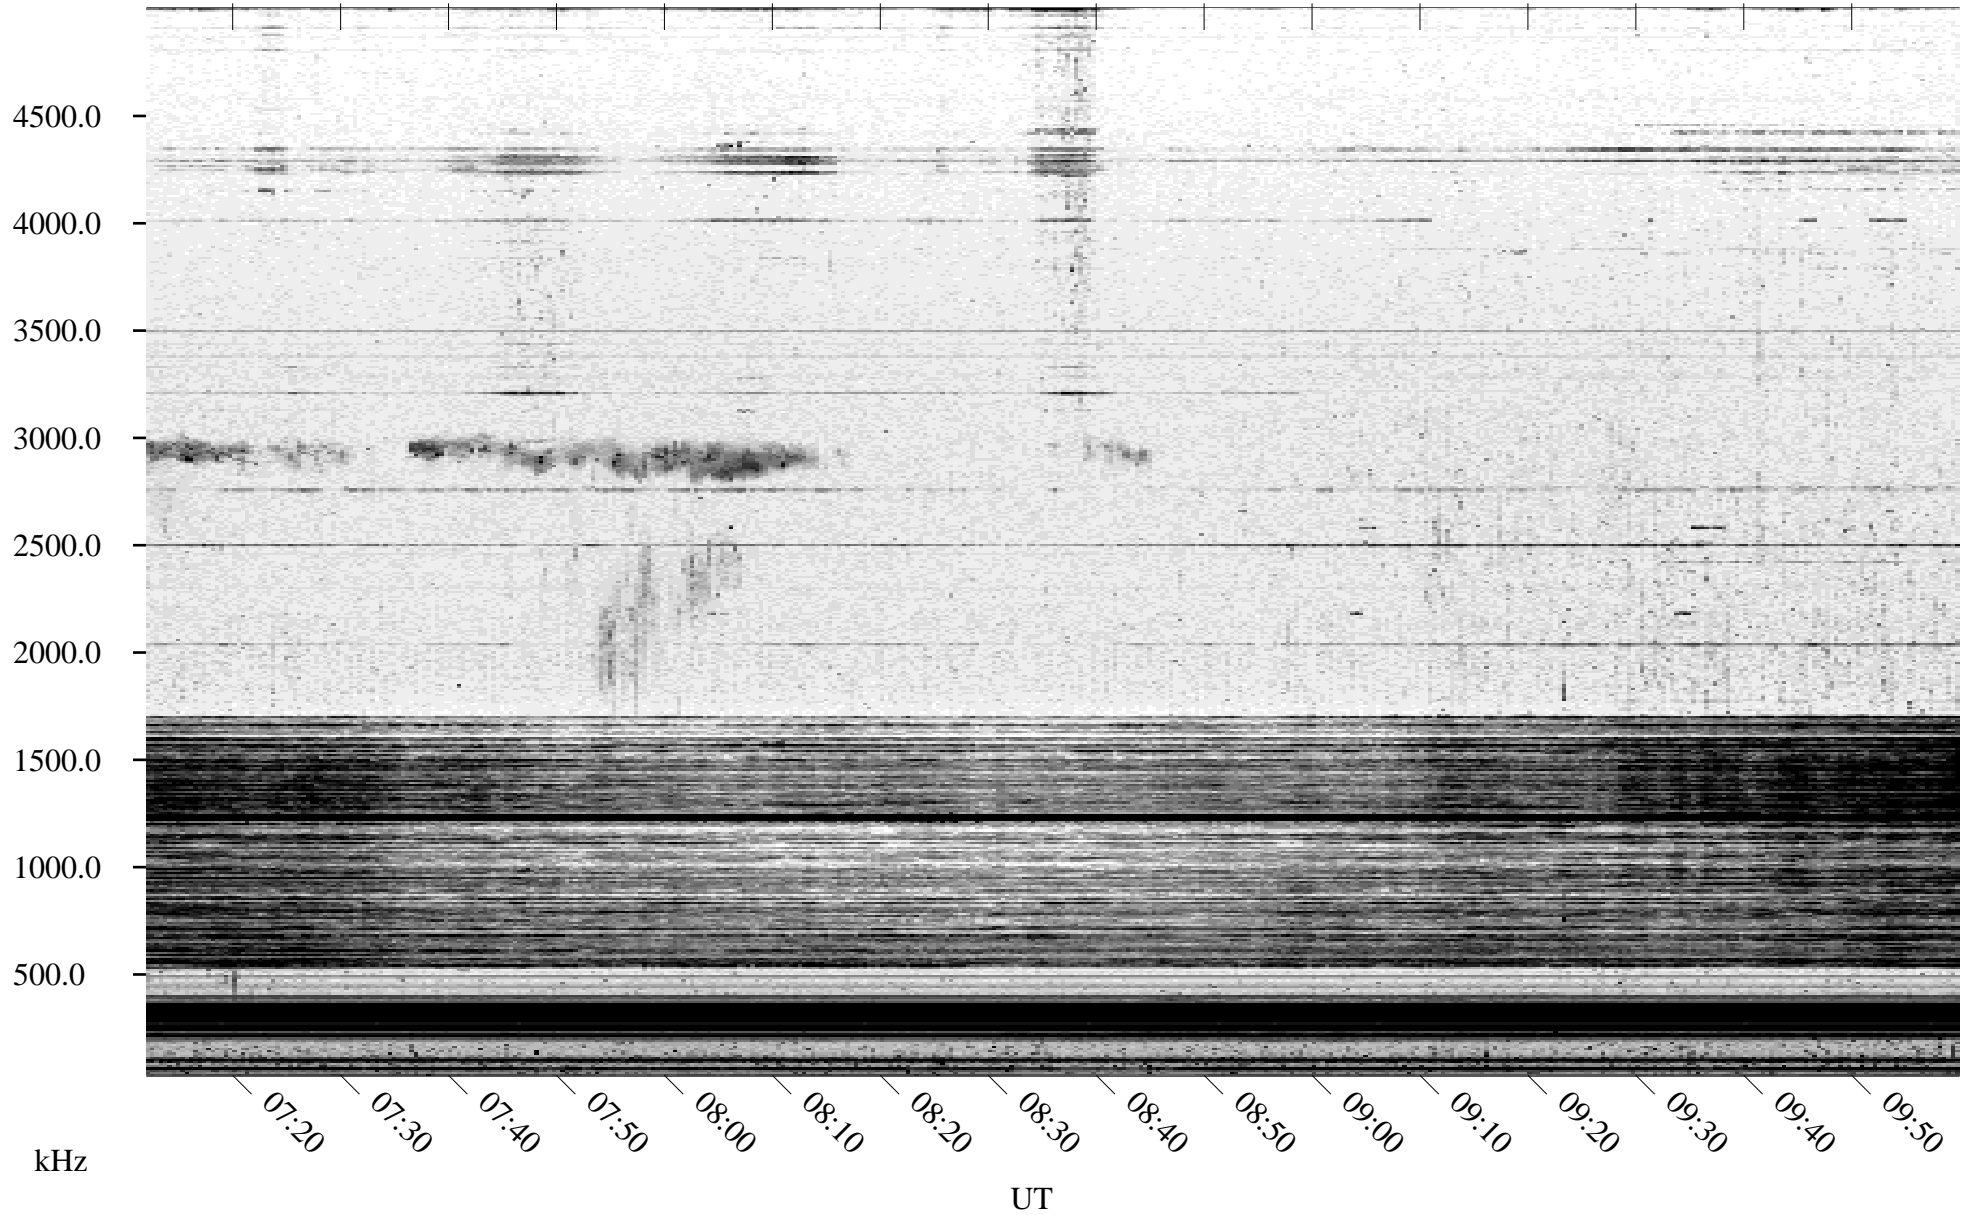

09/20/2004 Churchill, Manitoba

Linear Scale Black = 161 White = 15

ch04264l.r00m max_12

Page 1

09/20/2004 Churchill, Manitoba

Linear Scale Black = 161 White = 15

ch04264l.r00m max_12

Page 2

09/21/2004 Churchill, Manitoba

Linear Scale Black = 161 White = 15

ch04264l.r00m max_12

Page 3

09/21/2004 Churchill, Manitoba

Linear Scale Black = 161 White = 15

ch04264l.r00m max_12

Page 4

09/21/2004 Churchill, Manitoba

Linear Scale Black = 161 White = 15

ch04264l.r00m max_12

Page 5

09/21/2004 Churchill, Manitoba

Linear Scale Black = 161 White = 15

ch04264l.r00m max_12

Page 6

09/21/2004 Churchill, Manitoba

Linear Scale Black = 161 White = 15

ch04264l.r00m max_12

Page 7

09/21/2004 Churchill, Manitoba

Linear Scale Black = 161 White = 15

ch04264l.r00m max_12