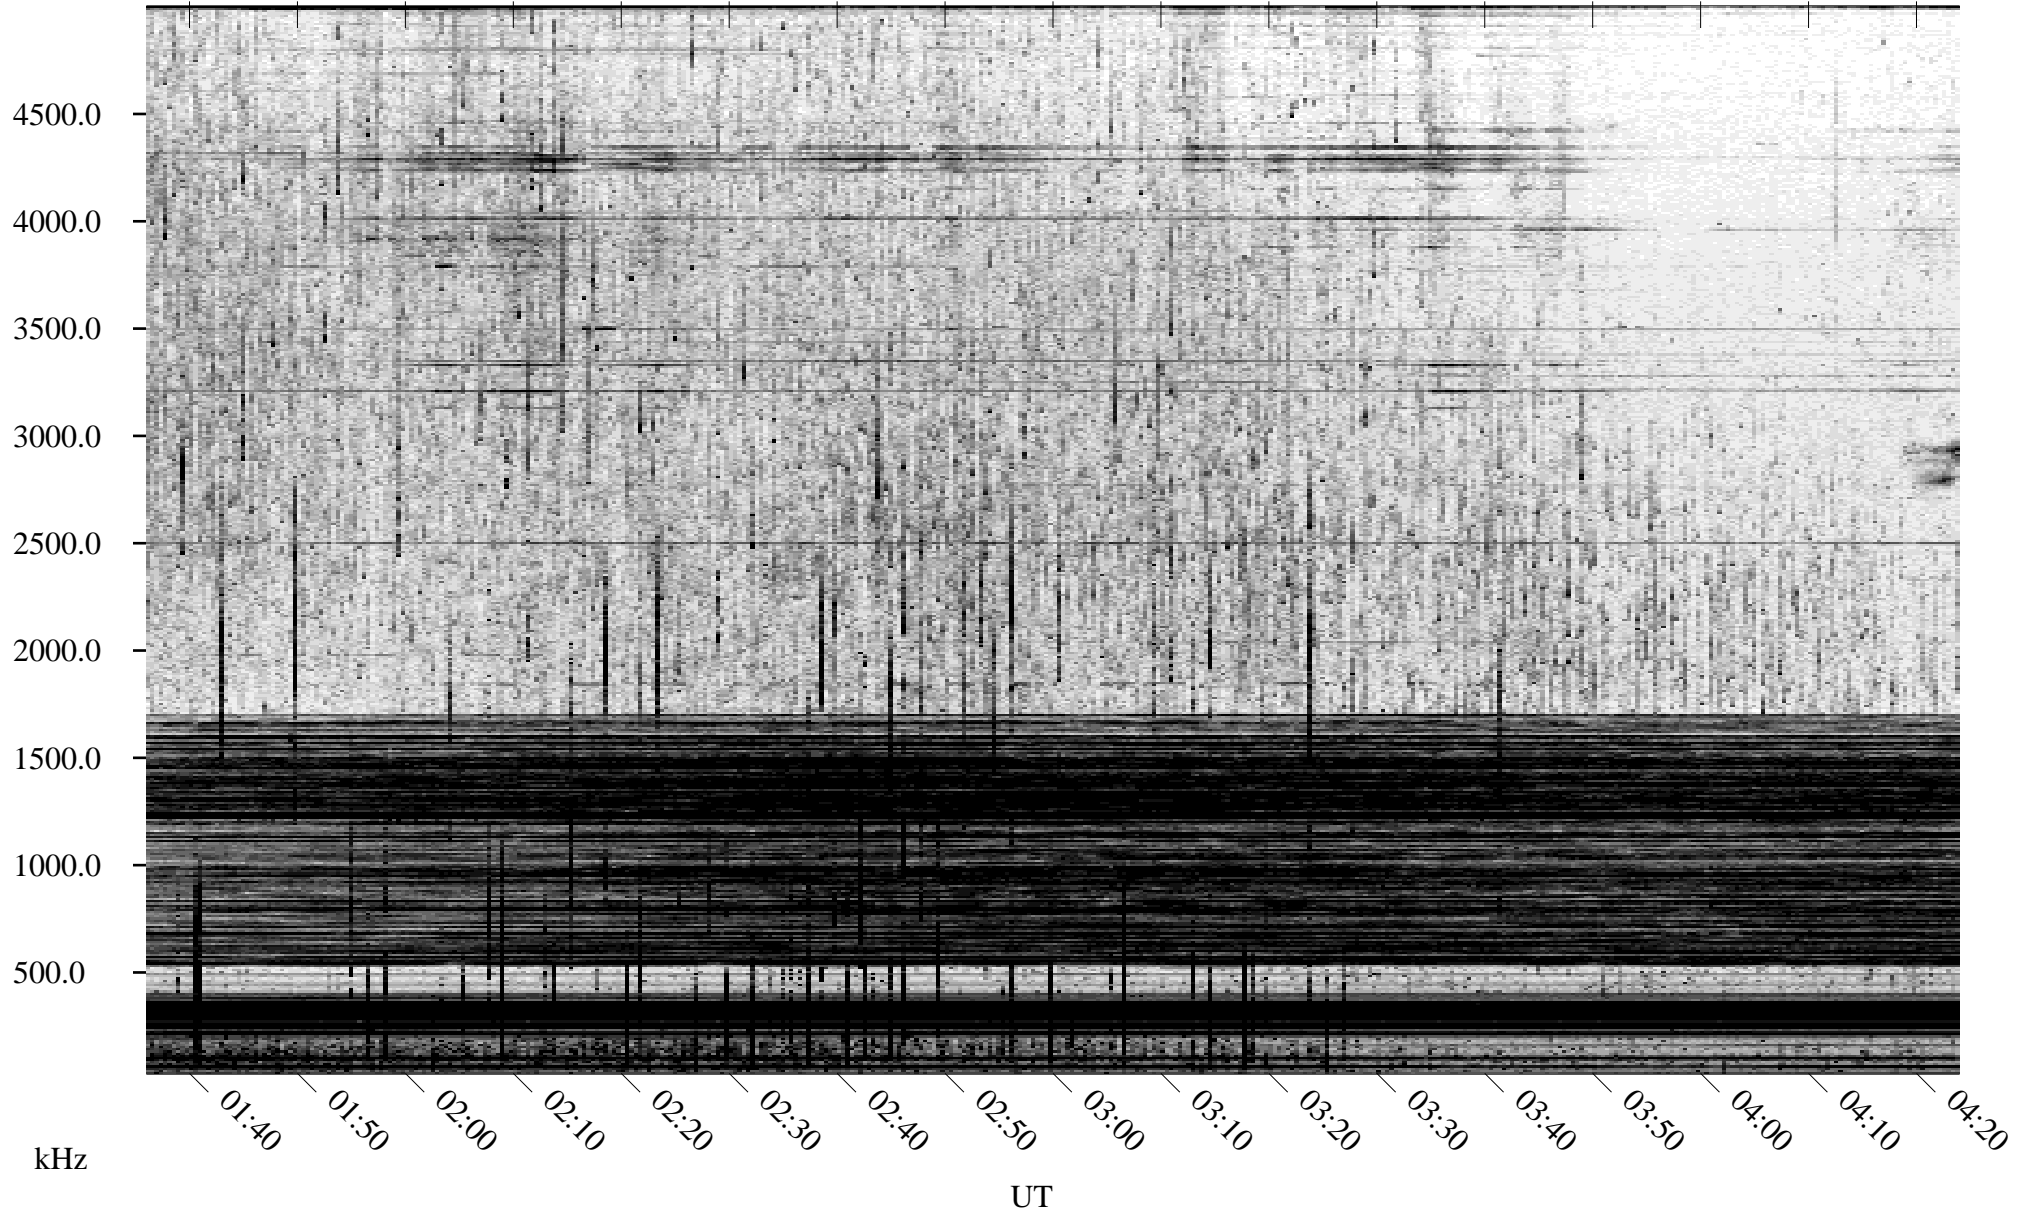

09/20/2004 Churchill, Manitoba

Linear Scale Black = 161 White = 15

ch04264l.r00m max_12

Page 1

09/20/2004 Churchill, Manitoba

Linear Scale Black = 161 White = 15

ch04264l.r00m max_12

Page 2

09/21/2004 Churchill, Manitoba

Linear Scale Black = 161 White = 15

ch04264l.r00m max_12

Page 3

09/21/2004 Churchill, Manitoba

Linear Scale Black = 161 White = 15

ch04264l.r00m max_12

Page 4

09/21/2004 Churchill, Manitoba

Linear Scale Black = 161 White = 15

ch04264l.r00m max_12

Page 5

09/21/2004 Churchill, Manitoba

Linear Scale Black = 161 White = 15

ch04264l.r00m max_12

Page 6

09/21/2004 Churchill, Manitoba

Linear Scale Black = 161 White = 15

ch04264l.r00m max_12

Page 7

09/21/2004 Churchill, Manitoba

Linear Scale Black = 161 White = 15

ch04264l.r00m max_12