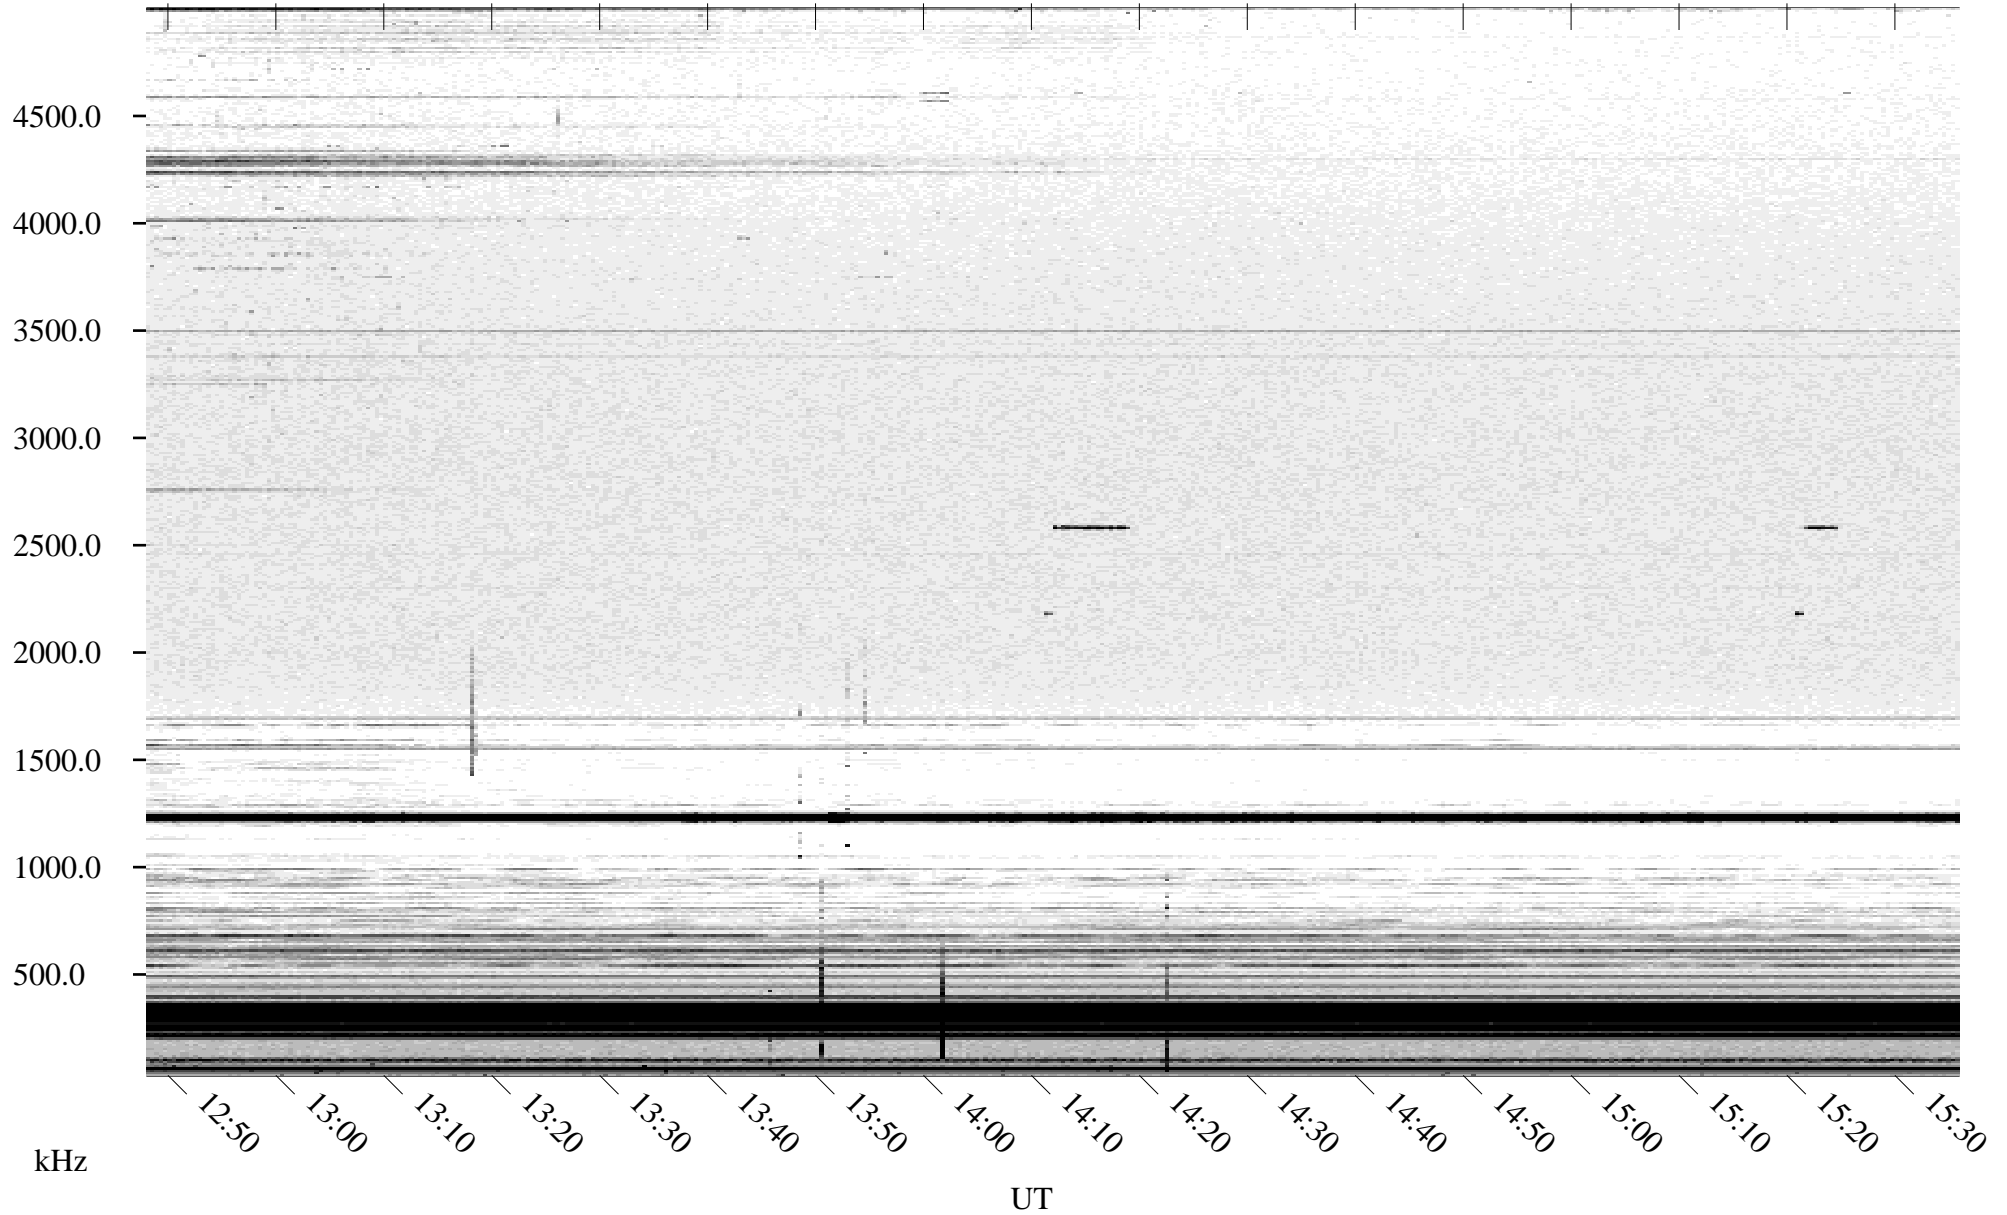

09/20/2004 Churchill, Manitoba

Linear Scale Black = 161 White = 15

ch04264l.r00m max_12

Page 1

09/20/2004 Churchill, Manitoba

Linear Scale Black = 161 White = 15

ch04264l.r00m max_12

Page 2

09/21/2004 Churchill, Manitoba

Linear Scale Black = 161 White = 15

ch04264l.r00m max_12

Page 3

09/21/2004 Churchill, Manitoba

Linear Scale Black = 161 White = 15

ch04264l.r00m max_12

Page 4

09/21/2004 Churchill, Manitoba

Linear Scale Black = 161 White = 15

ch04264l.r00m max_12

Page 5

09/21/2004 Churchill, Manitoba

Linear Scale Black = 161 White = 15

ch04264l.r00m max_12

Page 6

09/21/2004 Churchill, Manitoba

Linear Scale Black = 161 White = 15

ch04264l.r00m max_12

Page 7

09/21/2004 Churchill, Manitoba

Linear Scale Black = 161 White = 15

ch04264l.r00m max_12