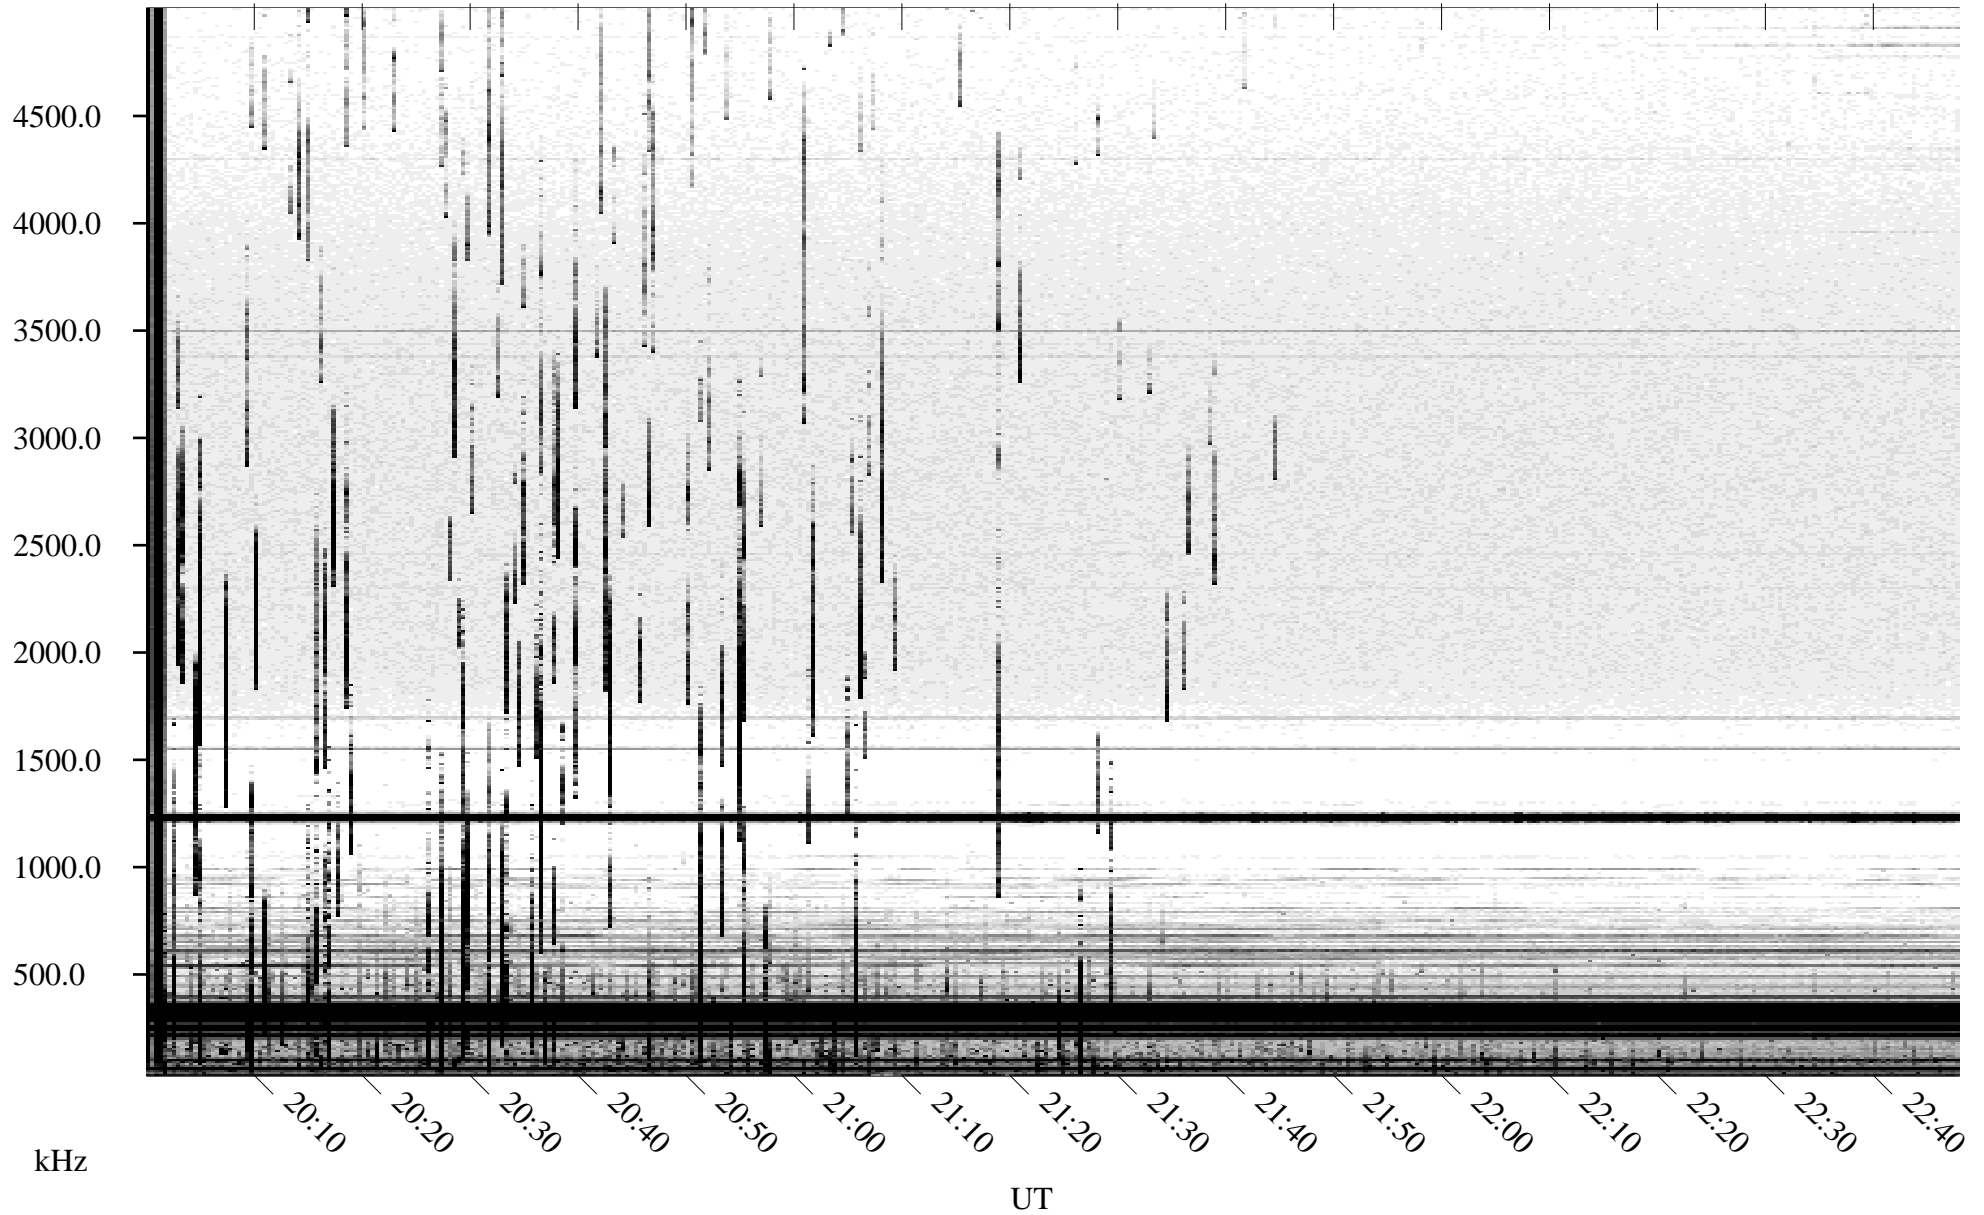

09/20/2004 Churchill, Manitoba

Linear Scale Black = 161 White = 15

ch04264l.r00m max_12

Page 1

09/20/2004 Churchill, Manitoba

Linear Scale Black = 161 White = 15

ch04264l.r00m max_12

Page 2

09/21/2004 Churchill, Manitoba

Linear Scale Black = 161 White = 15

ch04264l.r00m max_12

Page 3

09/21/2004 Churchill, Manitoba

Linear Scale Black = 161 White = 15

ch04264l.r00m max_12

Page 4

09/21/2004 Churchill, Manitoba

Linear Scale Black = 161 White = 15

ch04264l.r00m max_12

Page 5

09/21/2004 Churchill, Manitoba

Linear Scale Black = 161 White = 15

ch04264l.r00m max_12

Page 6

09/21/2004 Churchill, Manitoba

Linear Scale Black = 161 White = 15

ch04264l.r00m max_12

Page 7

09/21/2004 Churchill, Manitoba

Linear Scale Black = 161 White = 15

ch04264l.r00m max_12