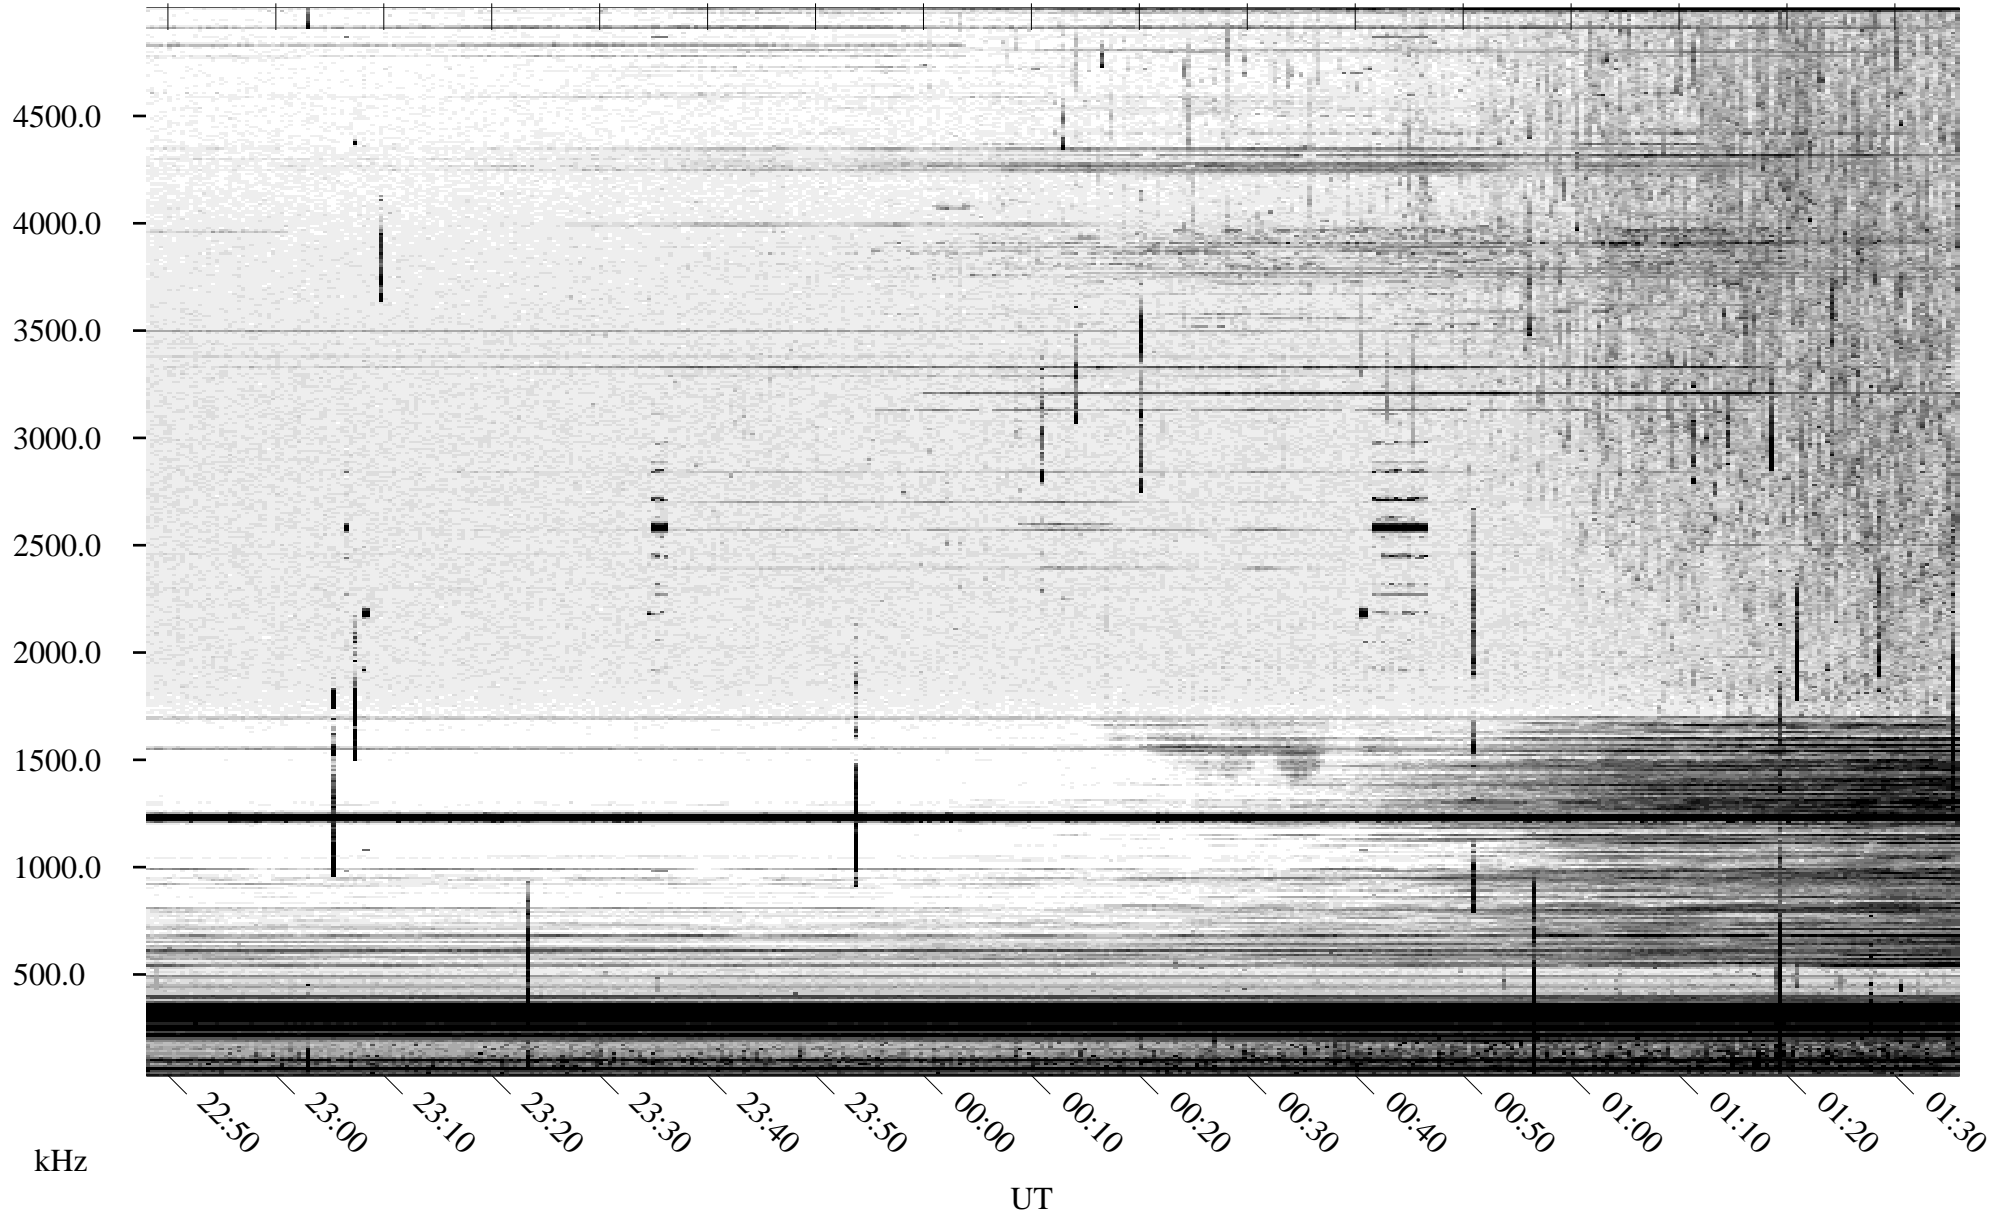

09/20/2004 Churchill, Manitoba

Linear Scale Black = 161 White = 15

ch04264l.r00m max_12

Page 1

09/20/2004 Churchill, Manitoba

Linear Scale Black = 161 White = 15

ch04264l.r00m max_12

Page 2

09/21/2004 Churchill, Manitoba

Linear Scale Black = 161 White = 15

ch04264l.r00m max_12

Page 3

09/21/2004 Churchill, Manitoba

Linear Scale Black = 161 White = 15

ch04264l.r00m max_12

Page 4

09/21/2004 Churchill, Manitoba

Linear Scale Black = 161 White = 15

ch04264l.r00m max_12

Page 5

09/21/2004 Churchill, Manitoba

Linear Scale Black = 161 White = 15

ch04264l.r00m max_12

Page 6

09/21/2004 Churchill, Manitoba

Linear Scale Black = 161 White = 15

ch04264l.r00m max_12

Page 7

09/21/2004 Churchill, Manitoba

Linear Scale Black = 161 White = 15

ch04264l.r00m max_12