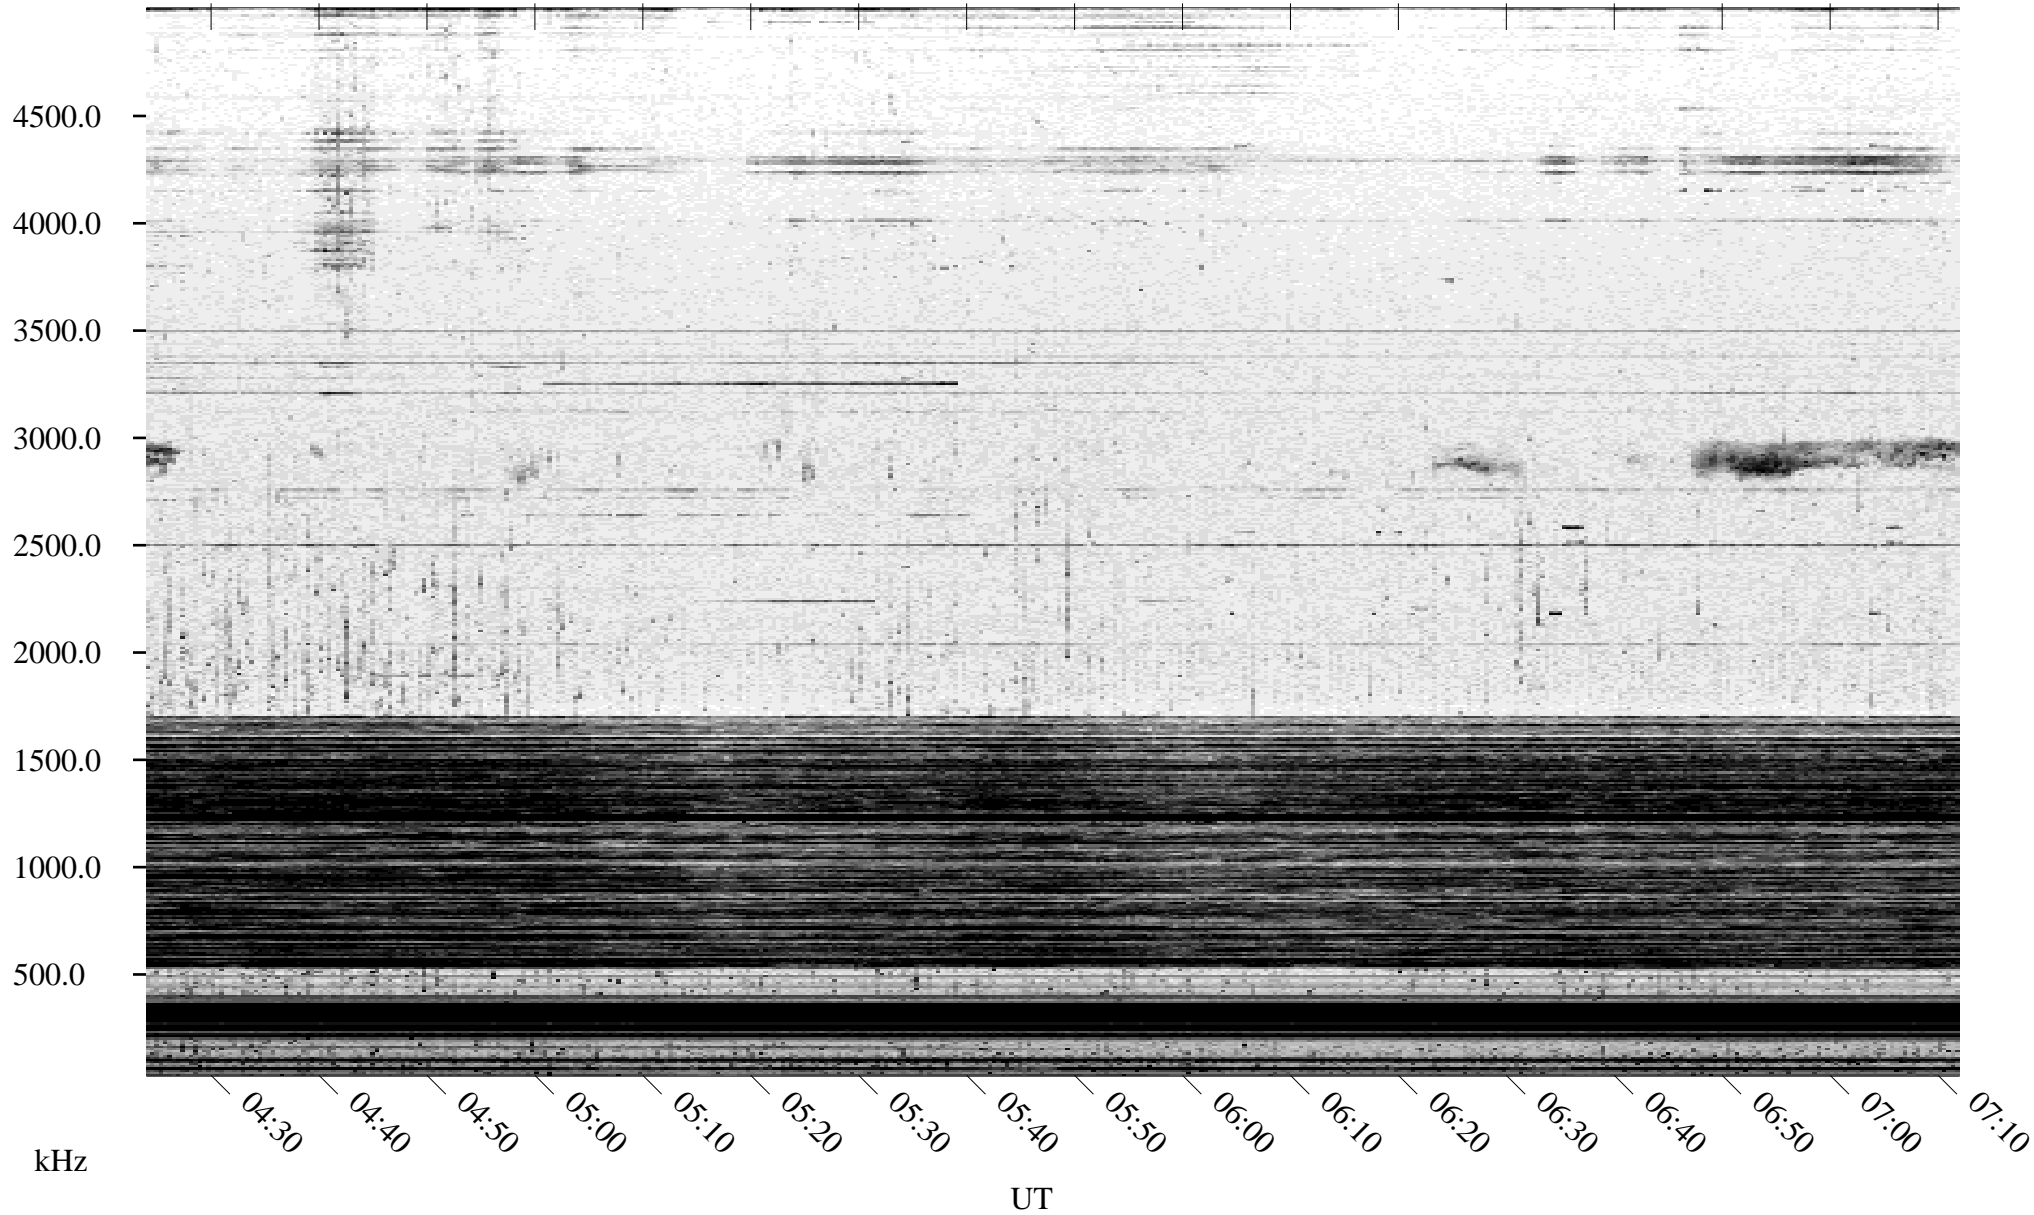

09/20/2004 Churchill, Manitoba

Linear Scale Black = 161 White = 15

ch04264l.r00m max_12

Page 1

09/20/2004 Churchill, Manitoba

Linear Scale Black = 161 White = 15

ch04264l.r00m max_12

Page 2

09/21/2004 Churchill, Manitoba

Linear Scale Black = 161 White = 15

ch04264l.r00m max_12

Page 3

09/21/2004 Churchill, Manitoba

Linear Scale Black = 161 White = 15

ch04264l.r00m max_12

Page 4

09/21/2004 Churchill, Manitoba

Linear Scale Black = 161 White = 15

ch04264l.r00m max_12

Page 5

09/21/2004 Churchill, Manitoba

Linear Scale Black = 161 White = 15

ch04264l.r00m max_12

Page 6

09/21/2004 Churchill, Manitoba

Linear Scale Black = 161 White = 15

ch04264l.r00m max_12

Page 7

09/21/2004 Churchill, Manitoba

Linear Scale Black = 161 White = 15

ch04264l.r00m max_12