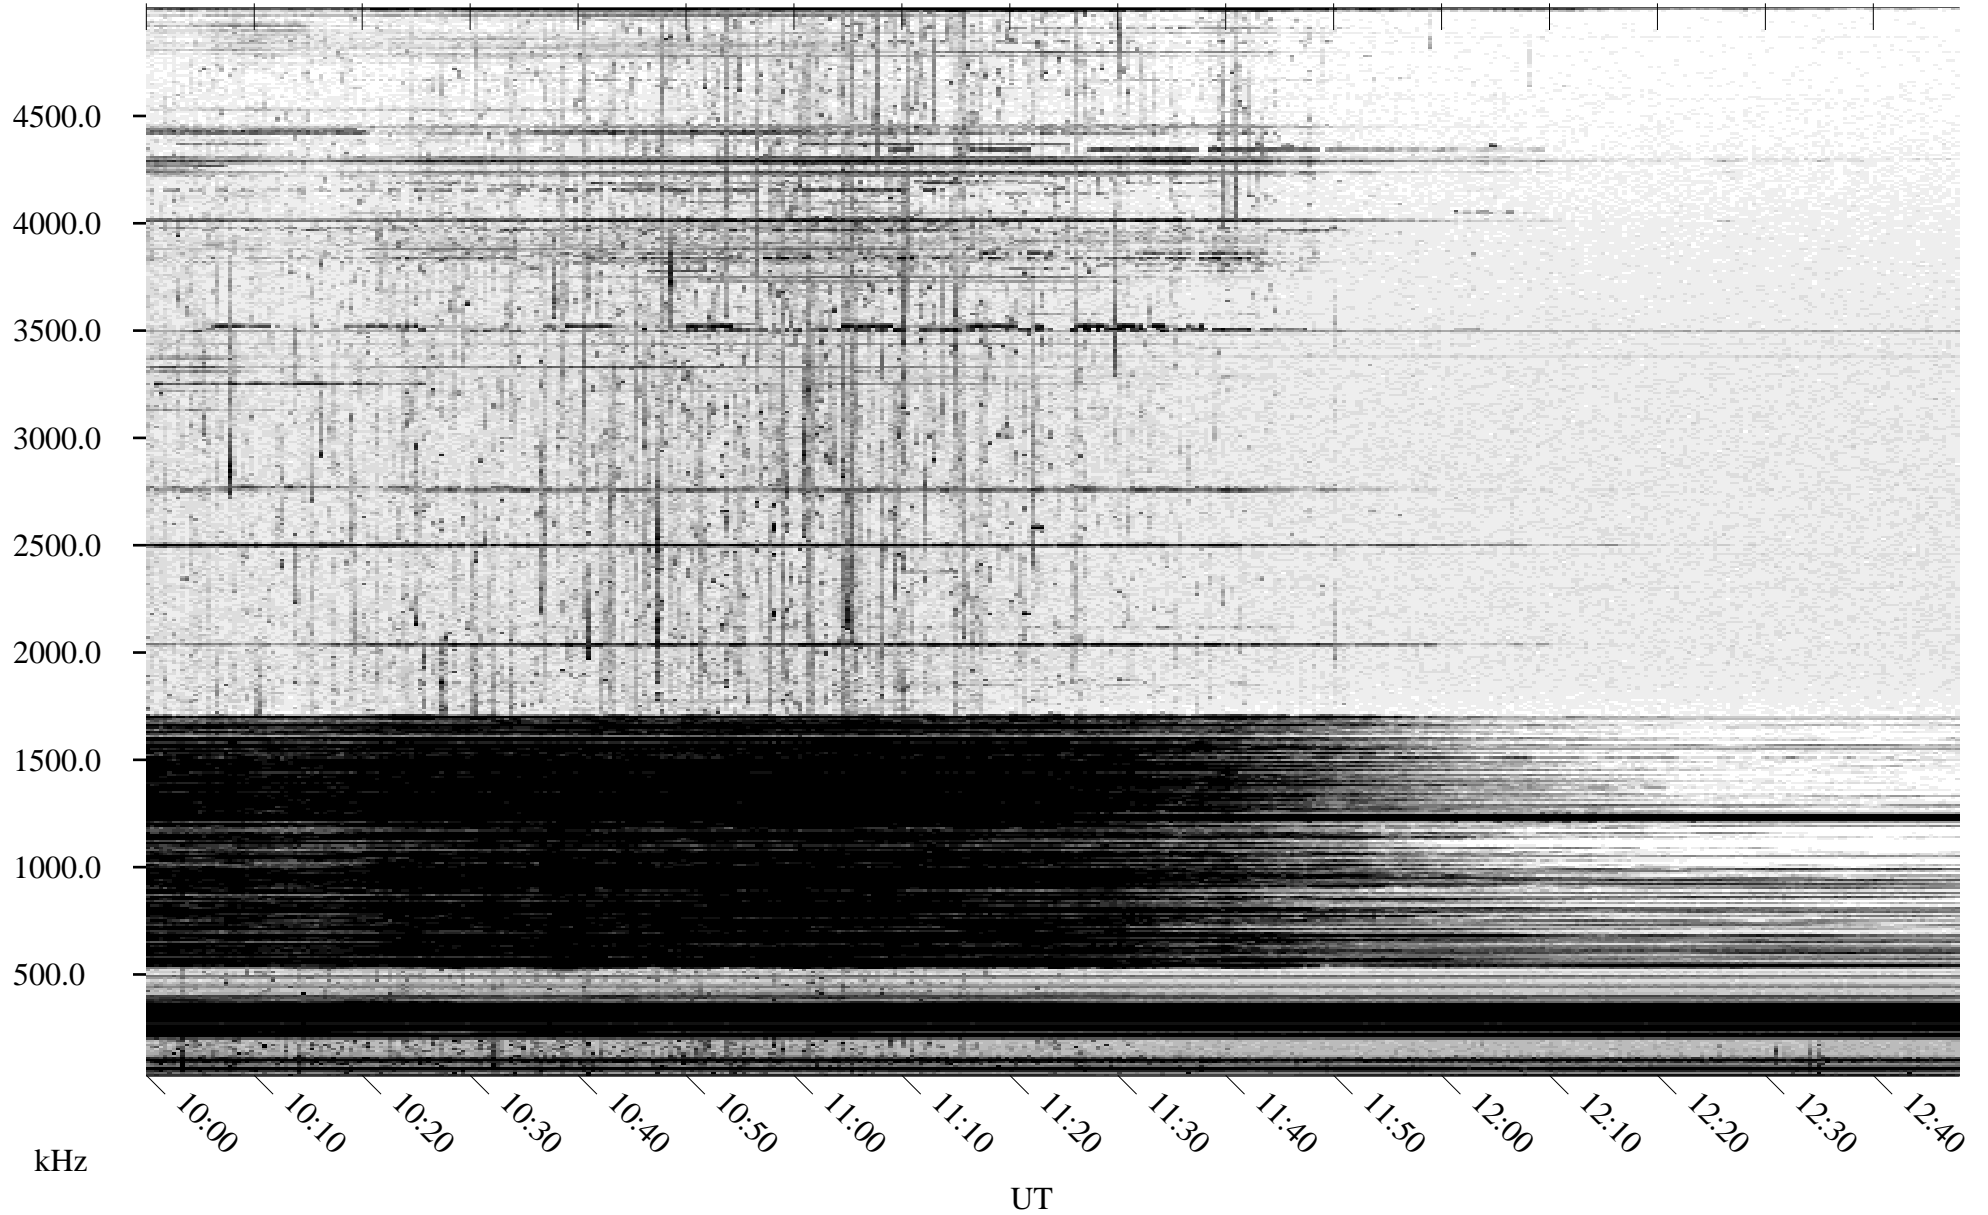

09/21/2004 Churchill, Manitoba

Linear Scale Black = 161 White = 15

ch04265l.r00m max_12

Page 1

09/21/2004 Churchill, Manitoba

Linear Scale Black = 161 White = 15

ch04265l.r00m max_12

Page 2

09/22/2004 Churchill, Manitoba

Linear Scale Black = 161 White = 15

ch04265l.r00m max_12

Page 3

09/22/2004 Churchill, Manitoba

Linear Scale Black = 161 White = 15

ch042651.r00m max_12

Page 4

09/22/2004 Churchill, Manitoba

Linear Scale Black = 161 White = 15

ch04265l.r00m max_12

Page 5

09/22/2004 Churchill, Manitoba

Linear Scale Black = 161 White = 15

ch04265l.r00m max_12

Page 6

09/22/2004 Churchill, Manitoba

Linear Scale Black = 161 White = 15

ch042651.r00m max_12

Page 7

09/22/2004 Churchill, Manitoba

Linear Scale Black = 161 White = 15

ch04265l.r00m max_12

Page 8