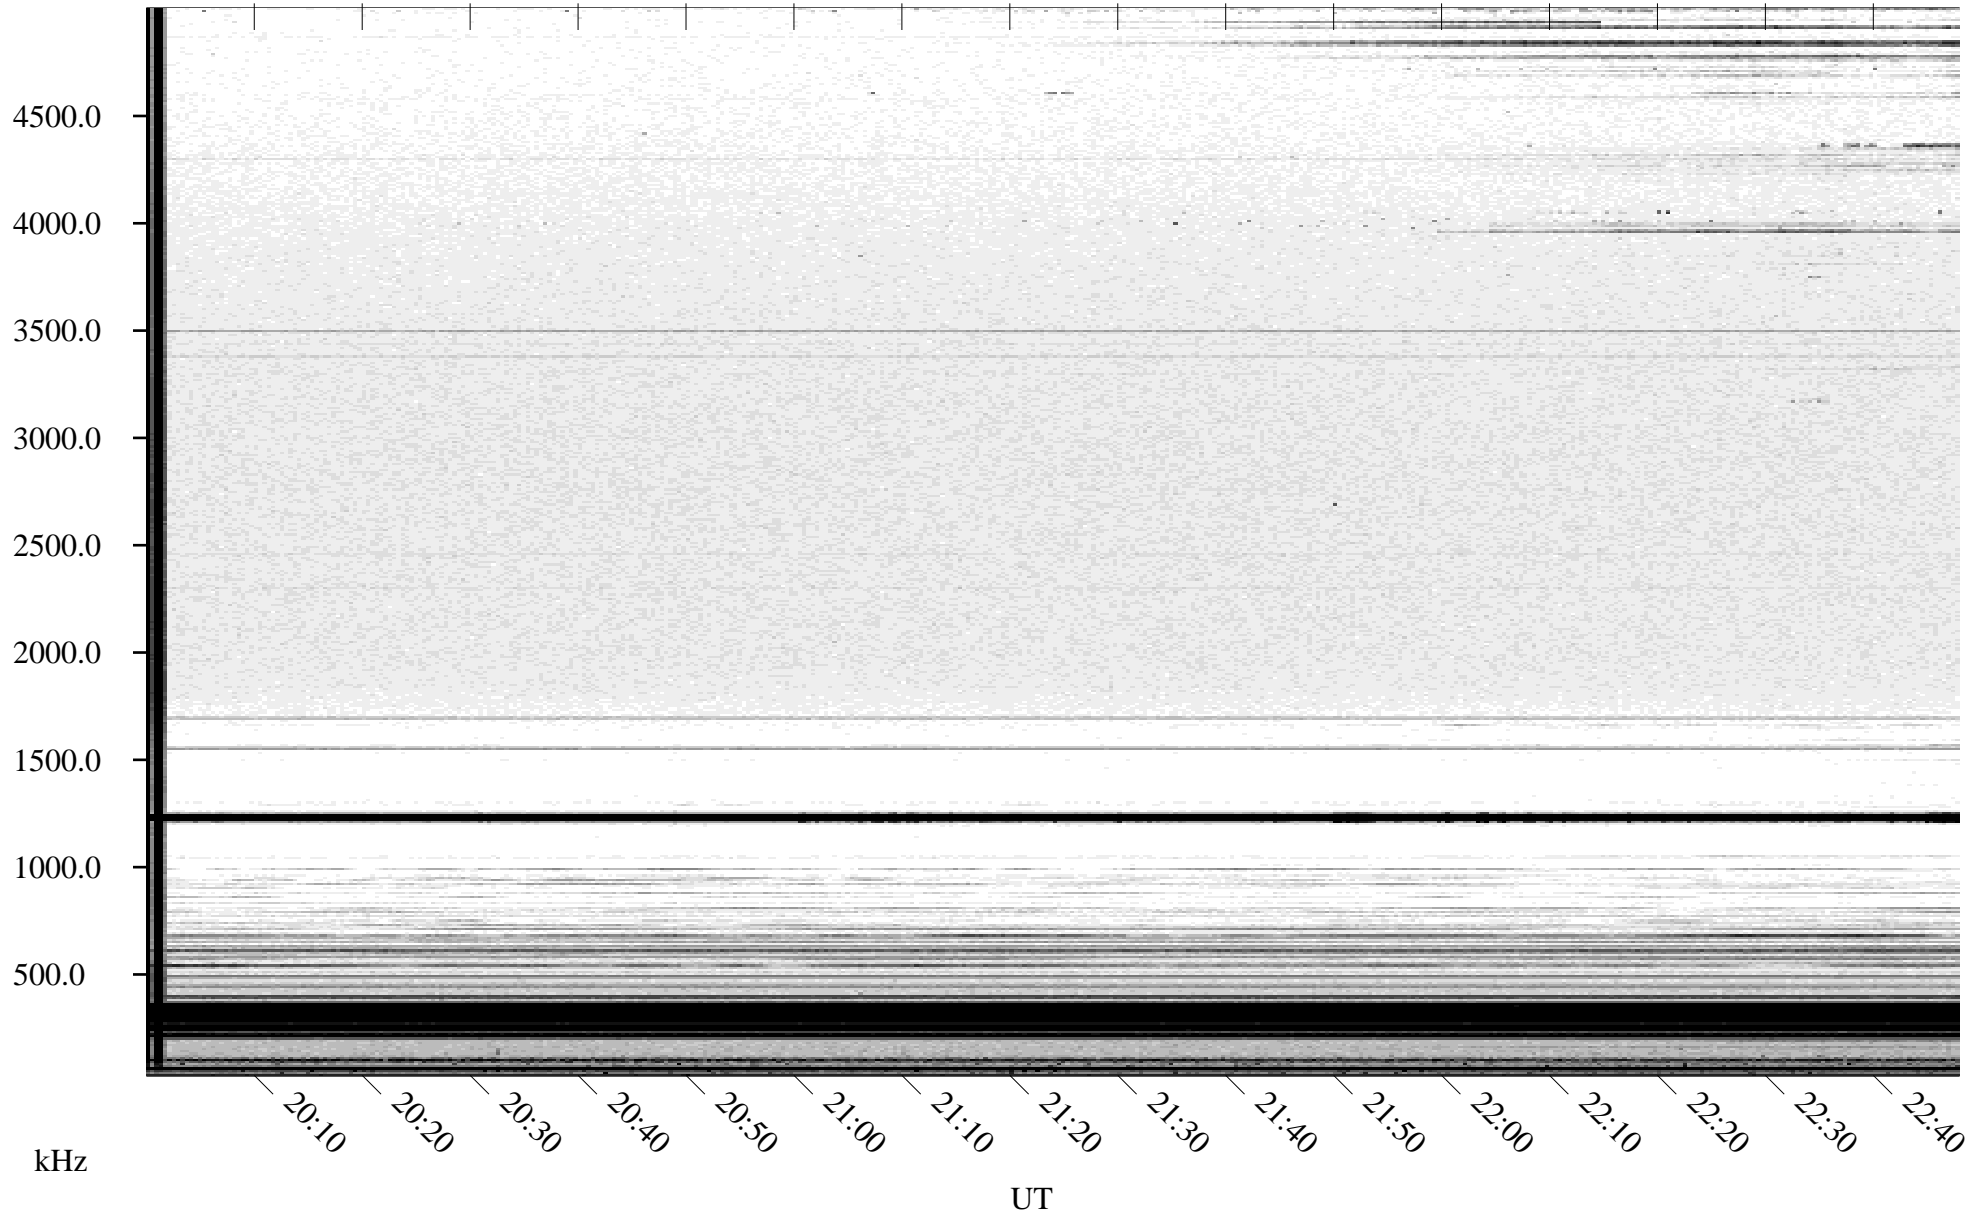

09/21/2004 Churchill, Manitoba

Linear Scale Black = 161 White = 15

ch04265l.r00m max_12

Page 1

09/21/2004 Churchill, Manitoba

Linear Scale Black = 161 White = 15

ch04265l.r00m max_12

Page 2

09/22/2004 Churchill, Manitoba

Linear Scale Black = 161 White = 15

ch04265l.r00m max_12

Page 3

09/22/2004 Churchill, Manitoba

Linear Scale Black = 161 White = 15

ch042651.r00m max_12

Page 4

09/22/2004 Churchill, Manitoba

Linear Scale Black = 161 White = 15

ch04265l.r00m max_12

Page 5

09/22/2004 Churchill, Manitoba

Linear Scale Black = 161 White = 15

ch04265l.r00m max_12

Page 6

09/22/2004 Churchill, Manitoba

Linear Scale Black = 161 White = 15

ch042651.r00m max_12

Page 7

09/22/2004 Churchill, Manitoba

Linear Scale Black = 161 White = 15

ch04265l.r00m max_12

Page 8