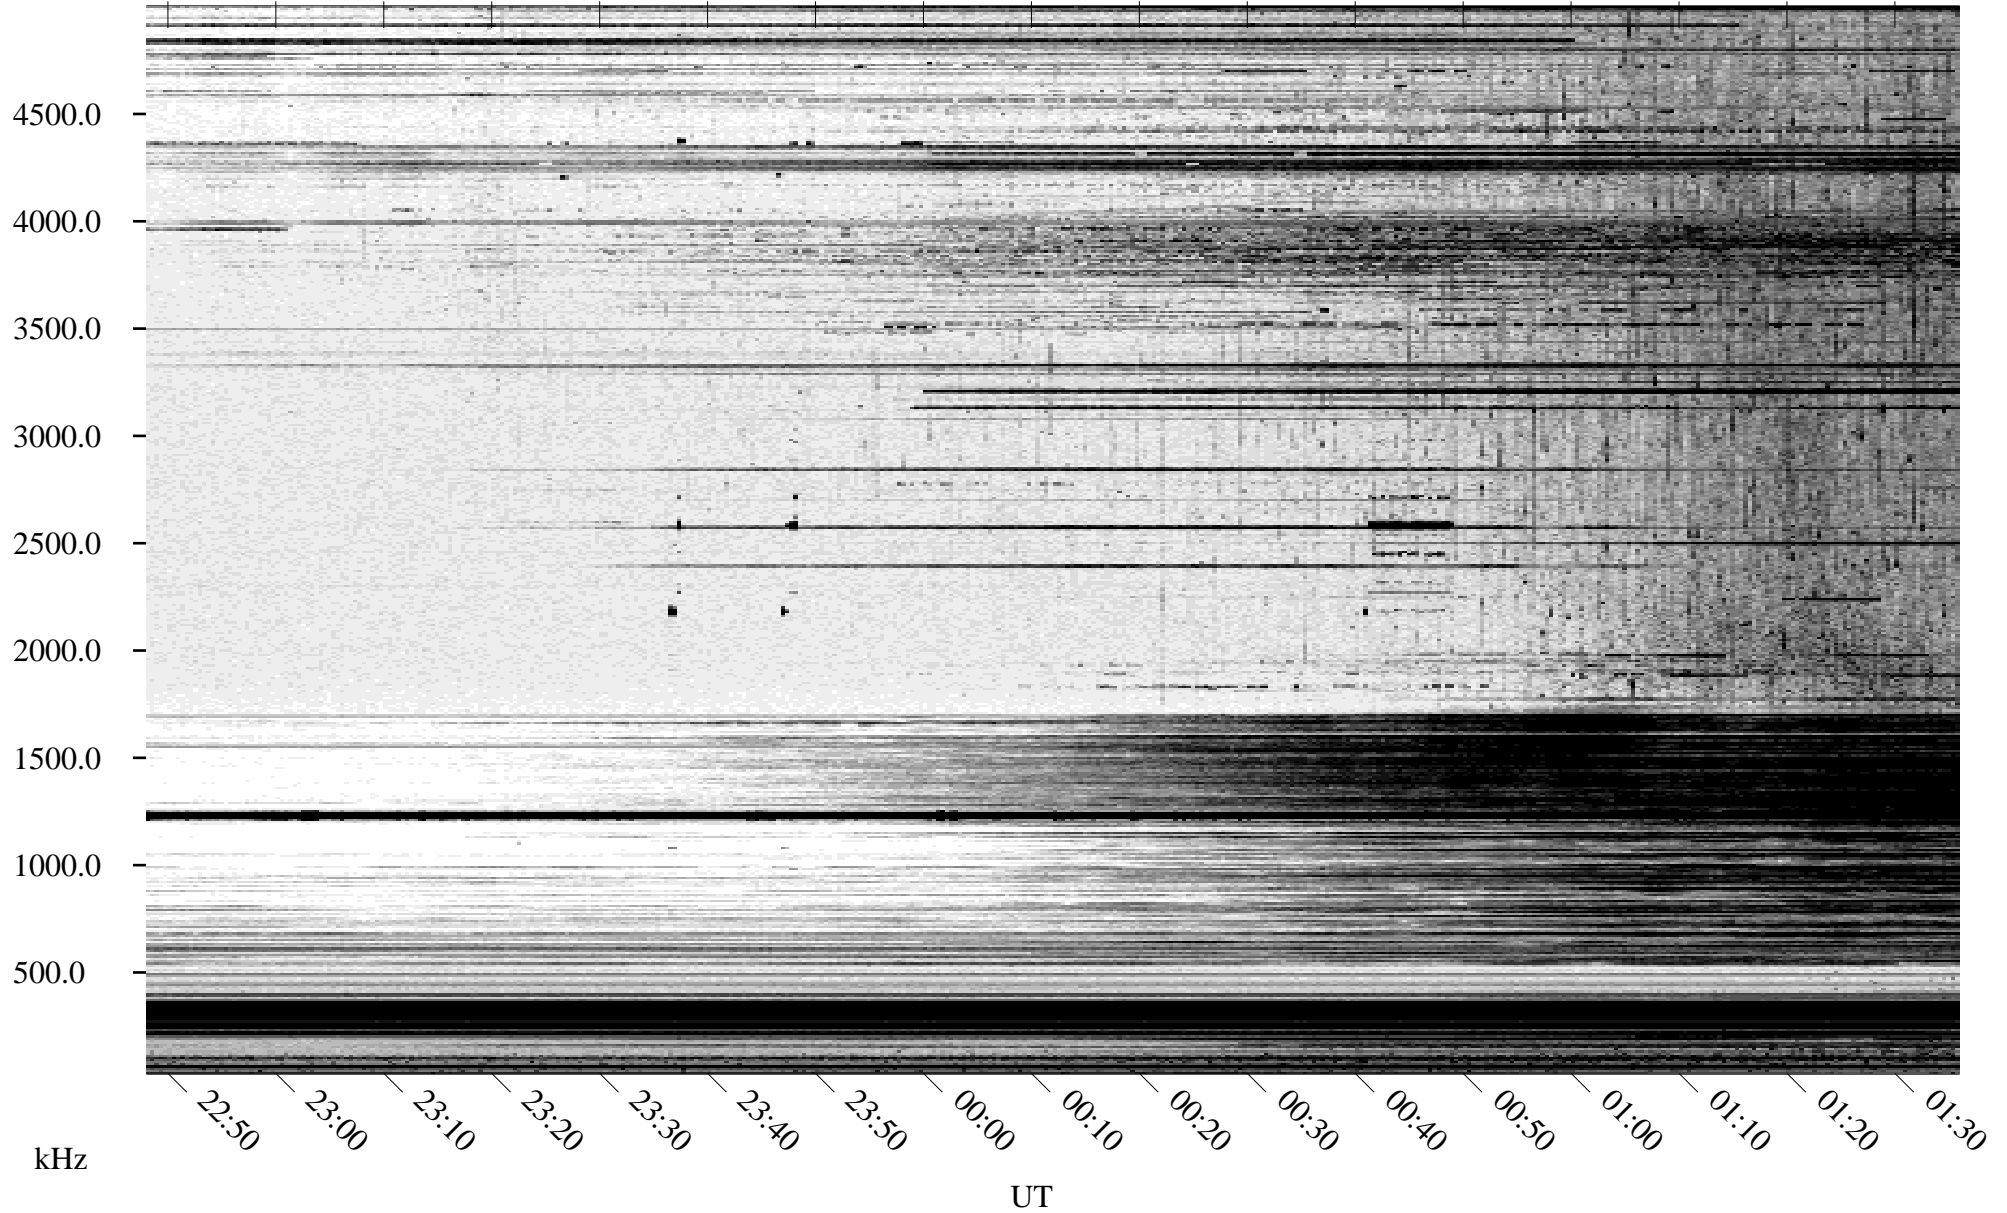

09/21/2004 Churchill, Manitoba

Linear Scale Black = 161 White = 15

ch04265l.r00m max_12

Page 1

09/21/2004 Churchill, Manitoba

Linear Scale Black = 161 White = 15

ch04265l.r00m max_12

Page 2

09/22/2004 Churchill, Manitoba

Linear Scale Black = 161 White = 15

ch04265l.r00m max_12

Page 3

09/22/2004 Churchill, Manitoba

Linear Scale Black = 161 White = 15

ch042651.r00m max_12

Page 4

09/22/2004 Churchill, Manitoba

Linear Scale Black = 161 White = 15

ch04265l.r00m max_12

Page 5

09/22/2004 Churchill, Manitoba

Linear Scale Black = 161 White = 15

ch04265l.r00m max_12

Page 6

09/22/2004 Churchill, Manitoba

Linear Scale Black = 161 White = 15

ch042651.r00m max_12

Page 7

09/22/2004 Churchill, Manitoba

Linear Scale Black = 161 White = 15

ch04265l.r00m max_12

Page 8