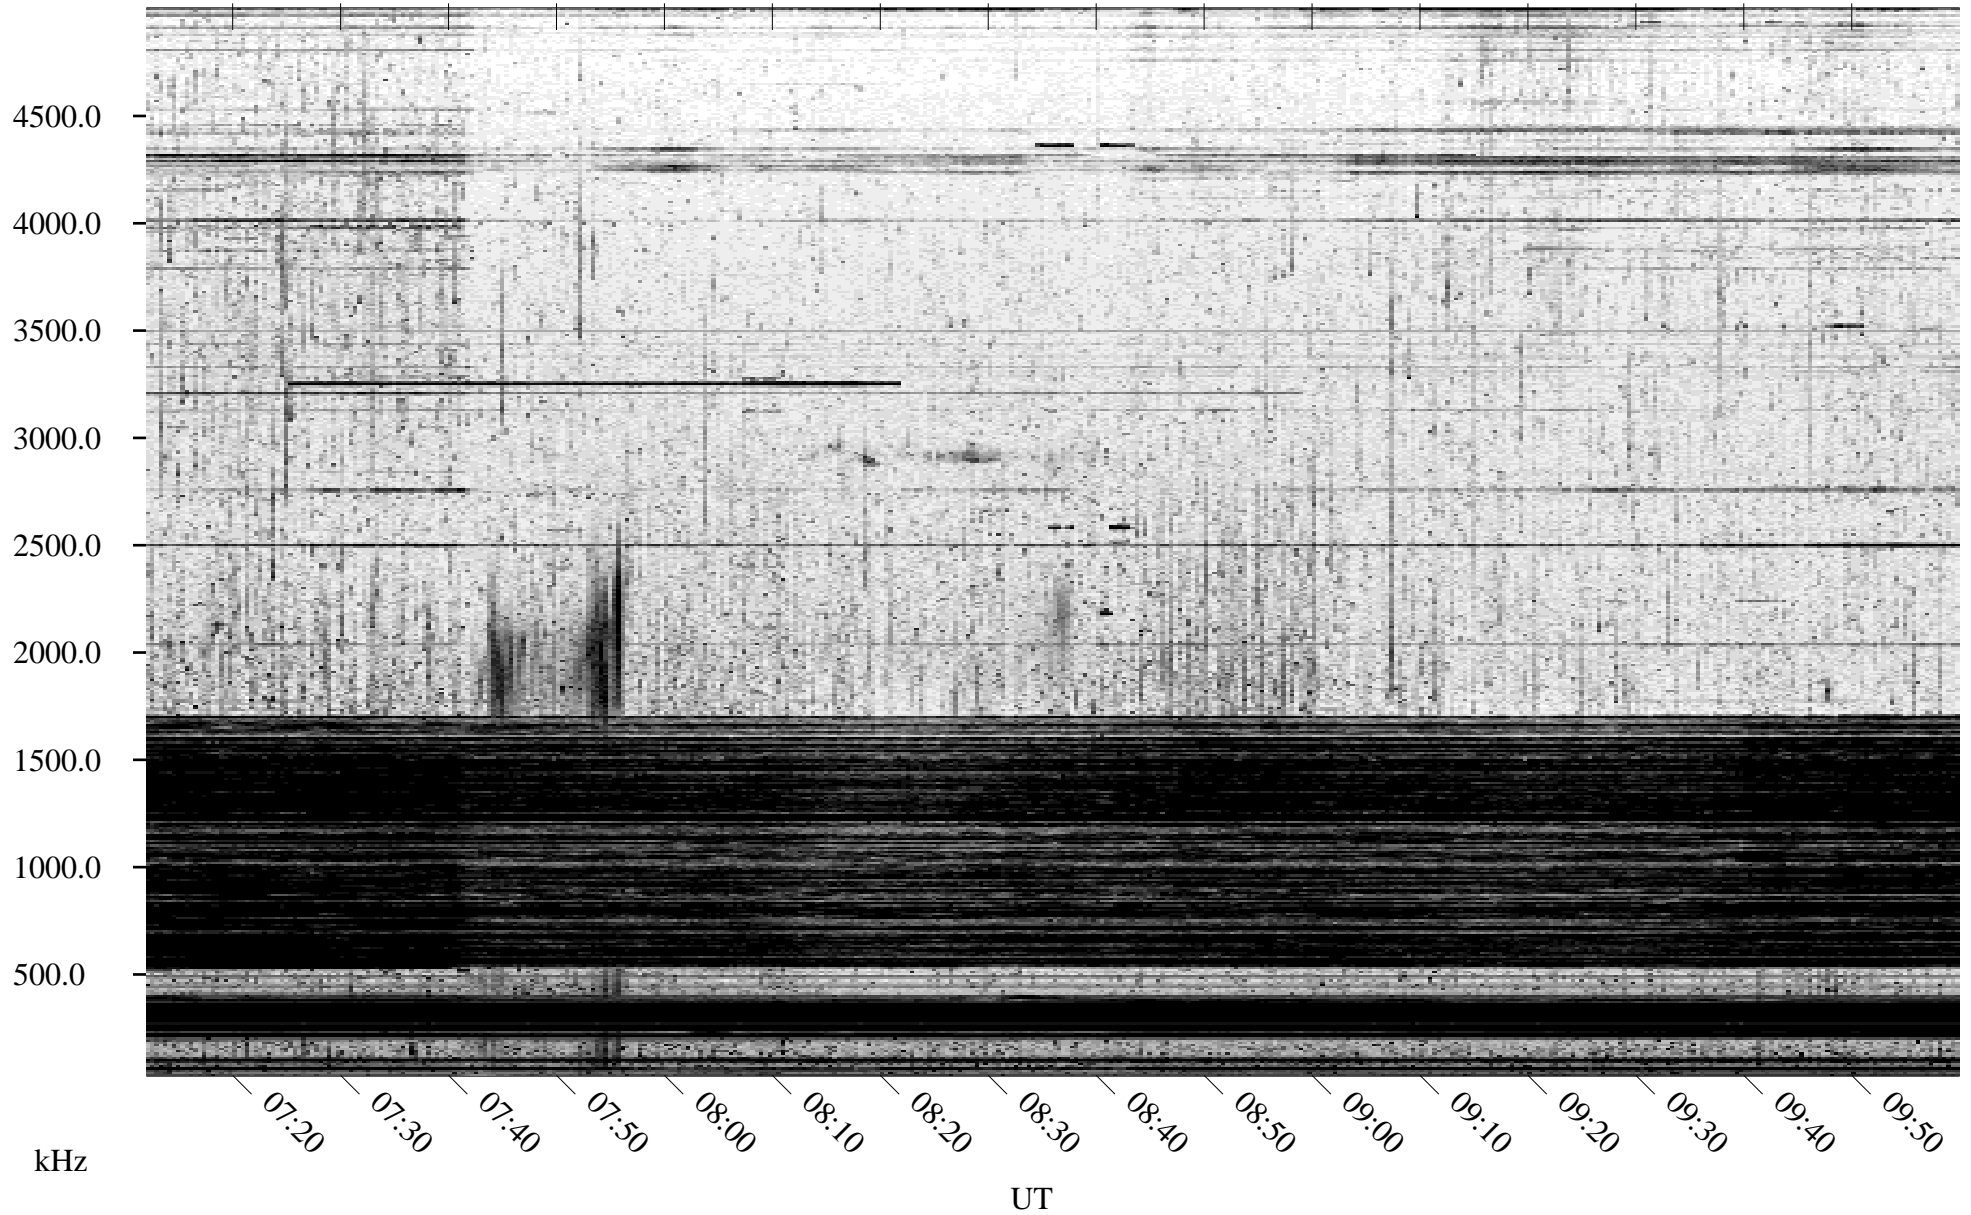

09/21/2004 Churchill, Manitoba

Linear Scale Black = 161 White = 15

ch04265l.r00m max_12

Page 1

09/21/2004 Churchill, Manitoba

Linear Scale Black = 161 White = 15

ch04265l.r00m max_12

Page 2

09/22/2004 Churchill, Manitoba

Linear Scale Black = 161 White = 15

ch04265l.r00m max_12

Page 3

09/22/2004 Churchill, Manitoba

Linear Scale Black = 161 White = 15

ch042651.r00m max_12

Page 4

09/22/2004 Churchill, Manitoba

Linear Scale Black = 161 White = 15

ch04265l.r00m max_12

Page 5

09/22/2004 Churchill, Manitoba

Linear Scale Black = 161 White = 15

ch04265l.r00m max_12

Page 6

09/22/2004 Churchill, Manitoba

Linear Scale Black = 161 White = 15

ch042651.r00m max_12

Page 7

09/22/2004 Churchill, Manitoba

Linear Scale Black = 161 White = 15

ch04265l.r00m max_12

Page 8