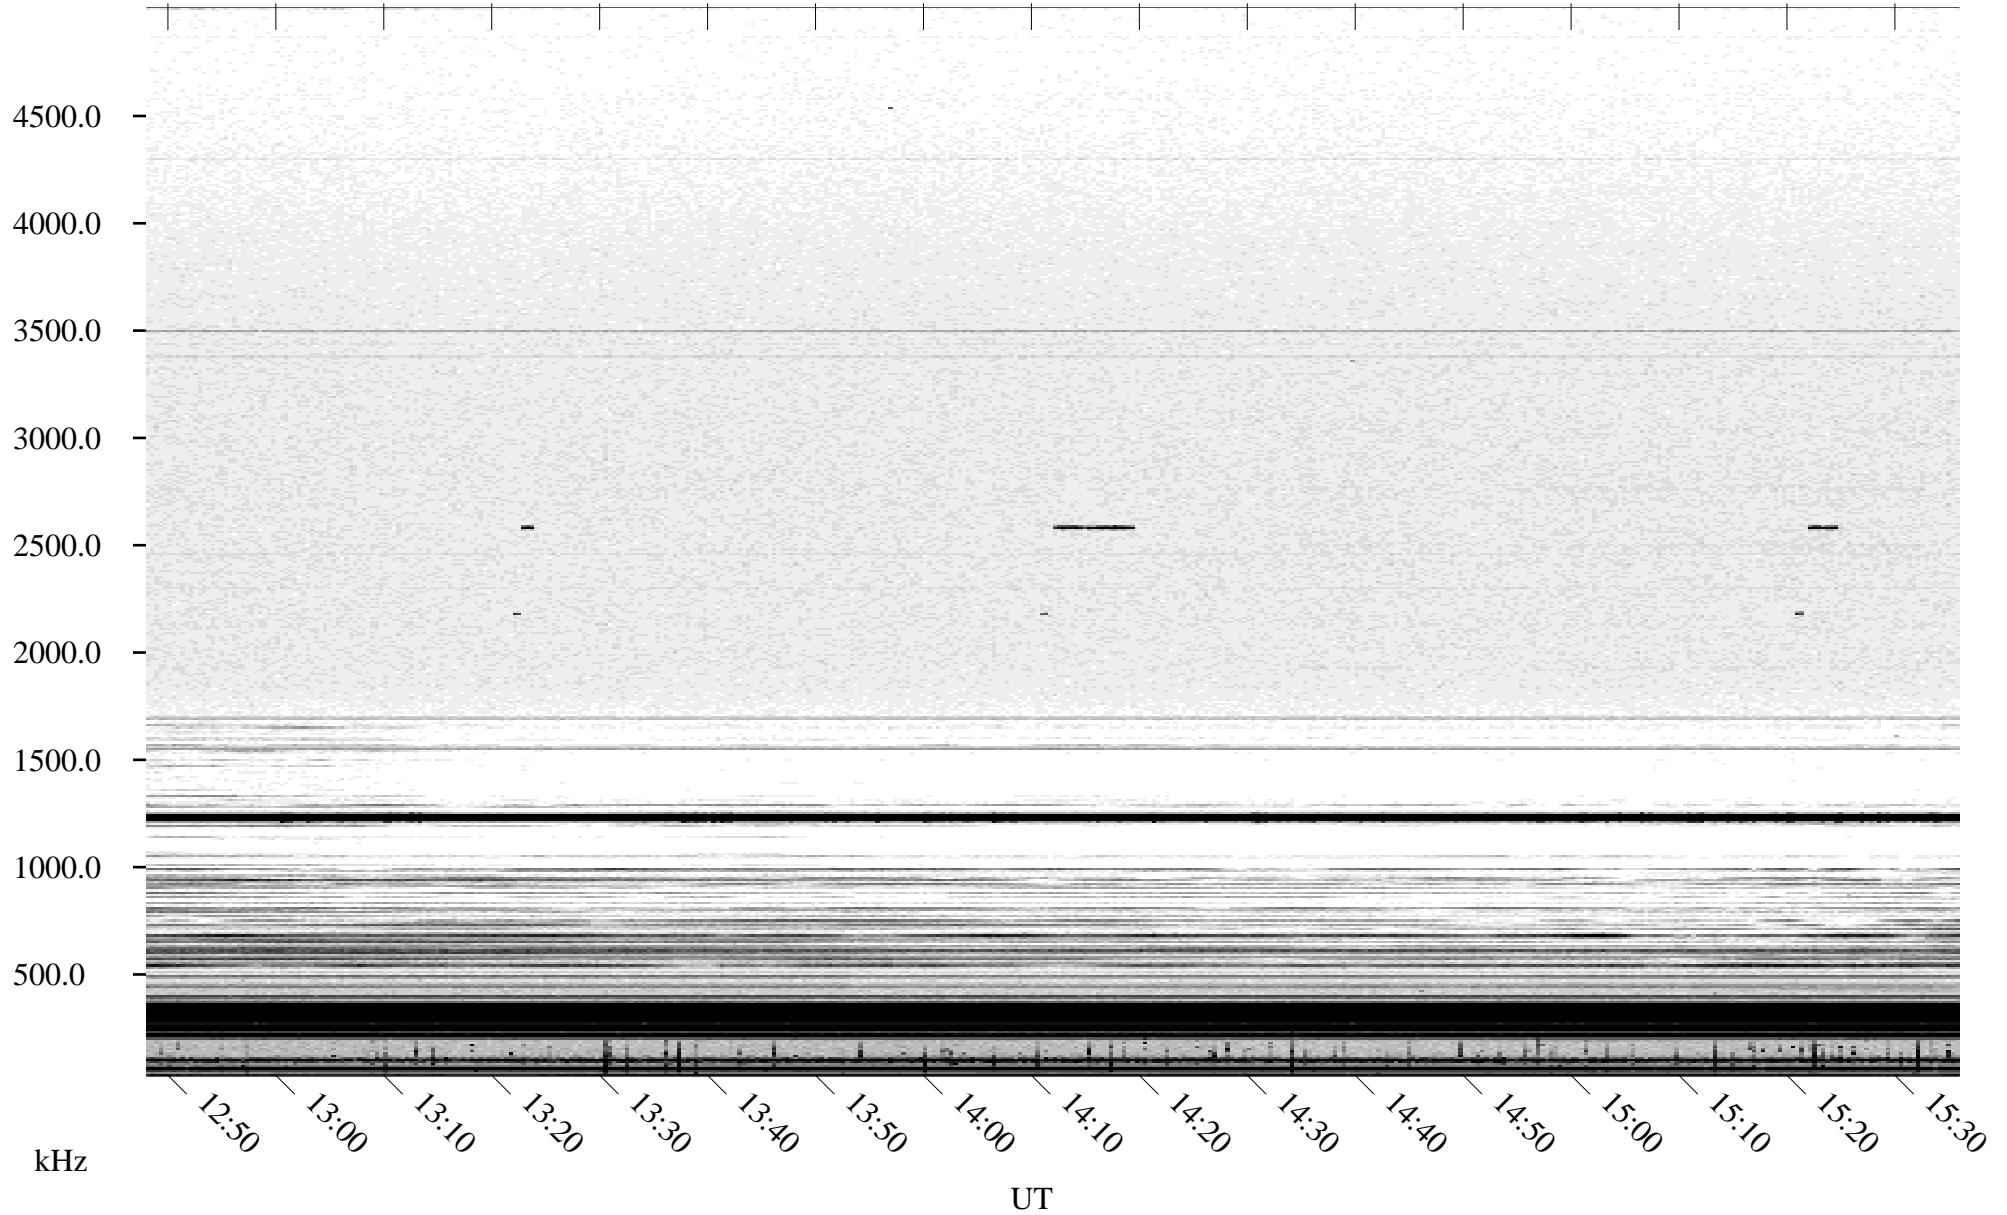

09/21/2004 Churchill, Manitoba

Linear Scale Black = 161 White = 15

ch04265l.r00m max_12

Page 1

09/21/2004 Churchill, Manitoba

Linear Scale Black = 161 White = 15

ch04265l.r00m max_12

Page 2

09/22/2004 Churchill, Manitoba

Linear Scale Black = 161 White = 15

ch04265l.r00m max_12

Page 3

09/22/2004 Churchill, Manitoba

Linear Scale Black = 161 White = 15

ch042651.r00m max_12

Page 4

09/22/2004 Churchill, Manitoba

Linear Scale Black = 161 White = 15

ch04265l.r00m max_12

Page 5

09/22/2004 Churchill, Manitoba

Linear Scale Black = 161 White = 15

ch04265l.r00m max_12

Page 6

09/22/2004 Churchill, Manitoba

Linear Scale Black = 161 White = 15

ch042651.r00m max_12

Page 7

09/22/2004 Churchill, Manitoba

Linear Scale Black = 161 White = 15

ch04265l.r00m max_12

Page 8