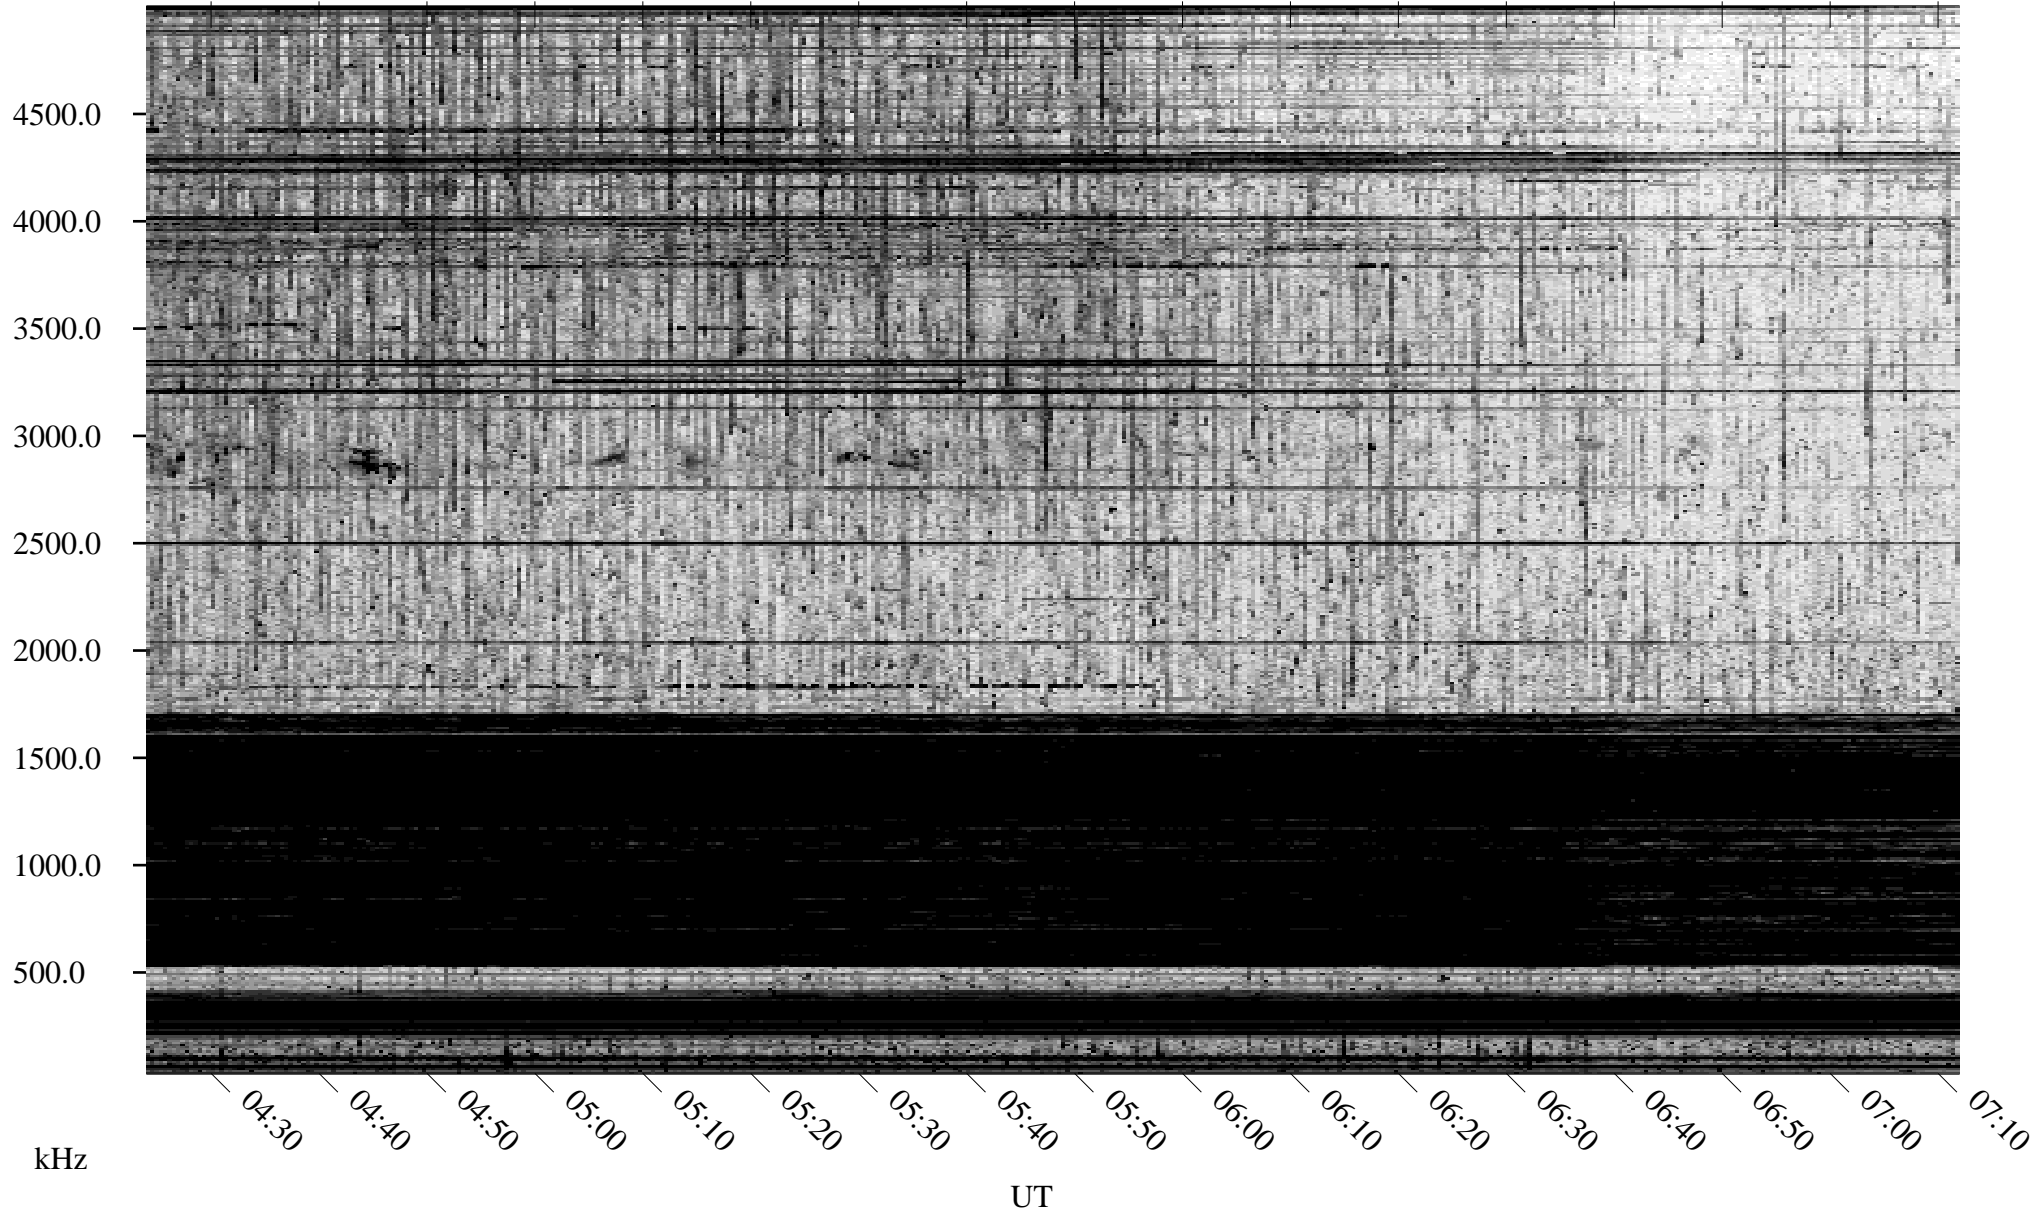

09/21/2004 Churchill, Manitoba

Linear Scale Black = 161 White = 15

ch04265l.r00m max_12

Page 1

09/21/2004 Churchill, Manitoba

Linear Scale Black = 161 White = 15

ch04265l.r00m max_12

Page 2

09/22/2004 Churchill, Manitoba

Linear Scale Black = 161 White = 15

ch04265l.r00m max_12

Page 3

09/22/2004 Churchill, Manitoba

Linear Scale Black = 161 White = 15

ch042651.r00m max_12

Page 4

09/22/2004 Churchill, Manitoba

Linear Scale Black = 161 White = 15

ch04265l.r00m max_12

Page 5

09/22/2004 Churchill, Manitoba

Linear Scale Black = 161 White = 15

ch04265l.r00m max_12

Page 6

09/22/2004 Churchill, Manitoba

Linear Scale Black = 161 White = 15

ch042651.r00m max_12

Page 7

09/22/2004 Churchill, Manitoba

Linear Scale Black = 161 White = 15

ch04265l.r00m max_12

Page 8