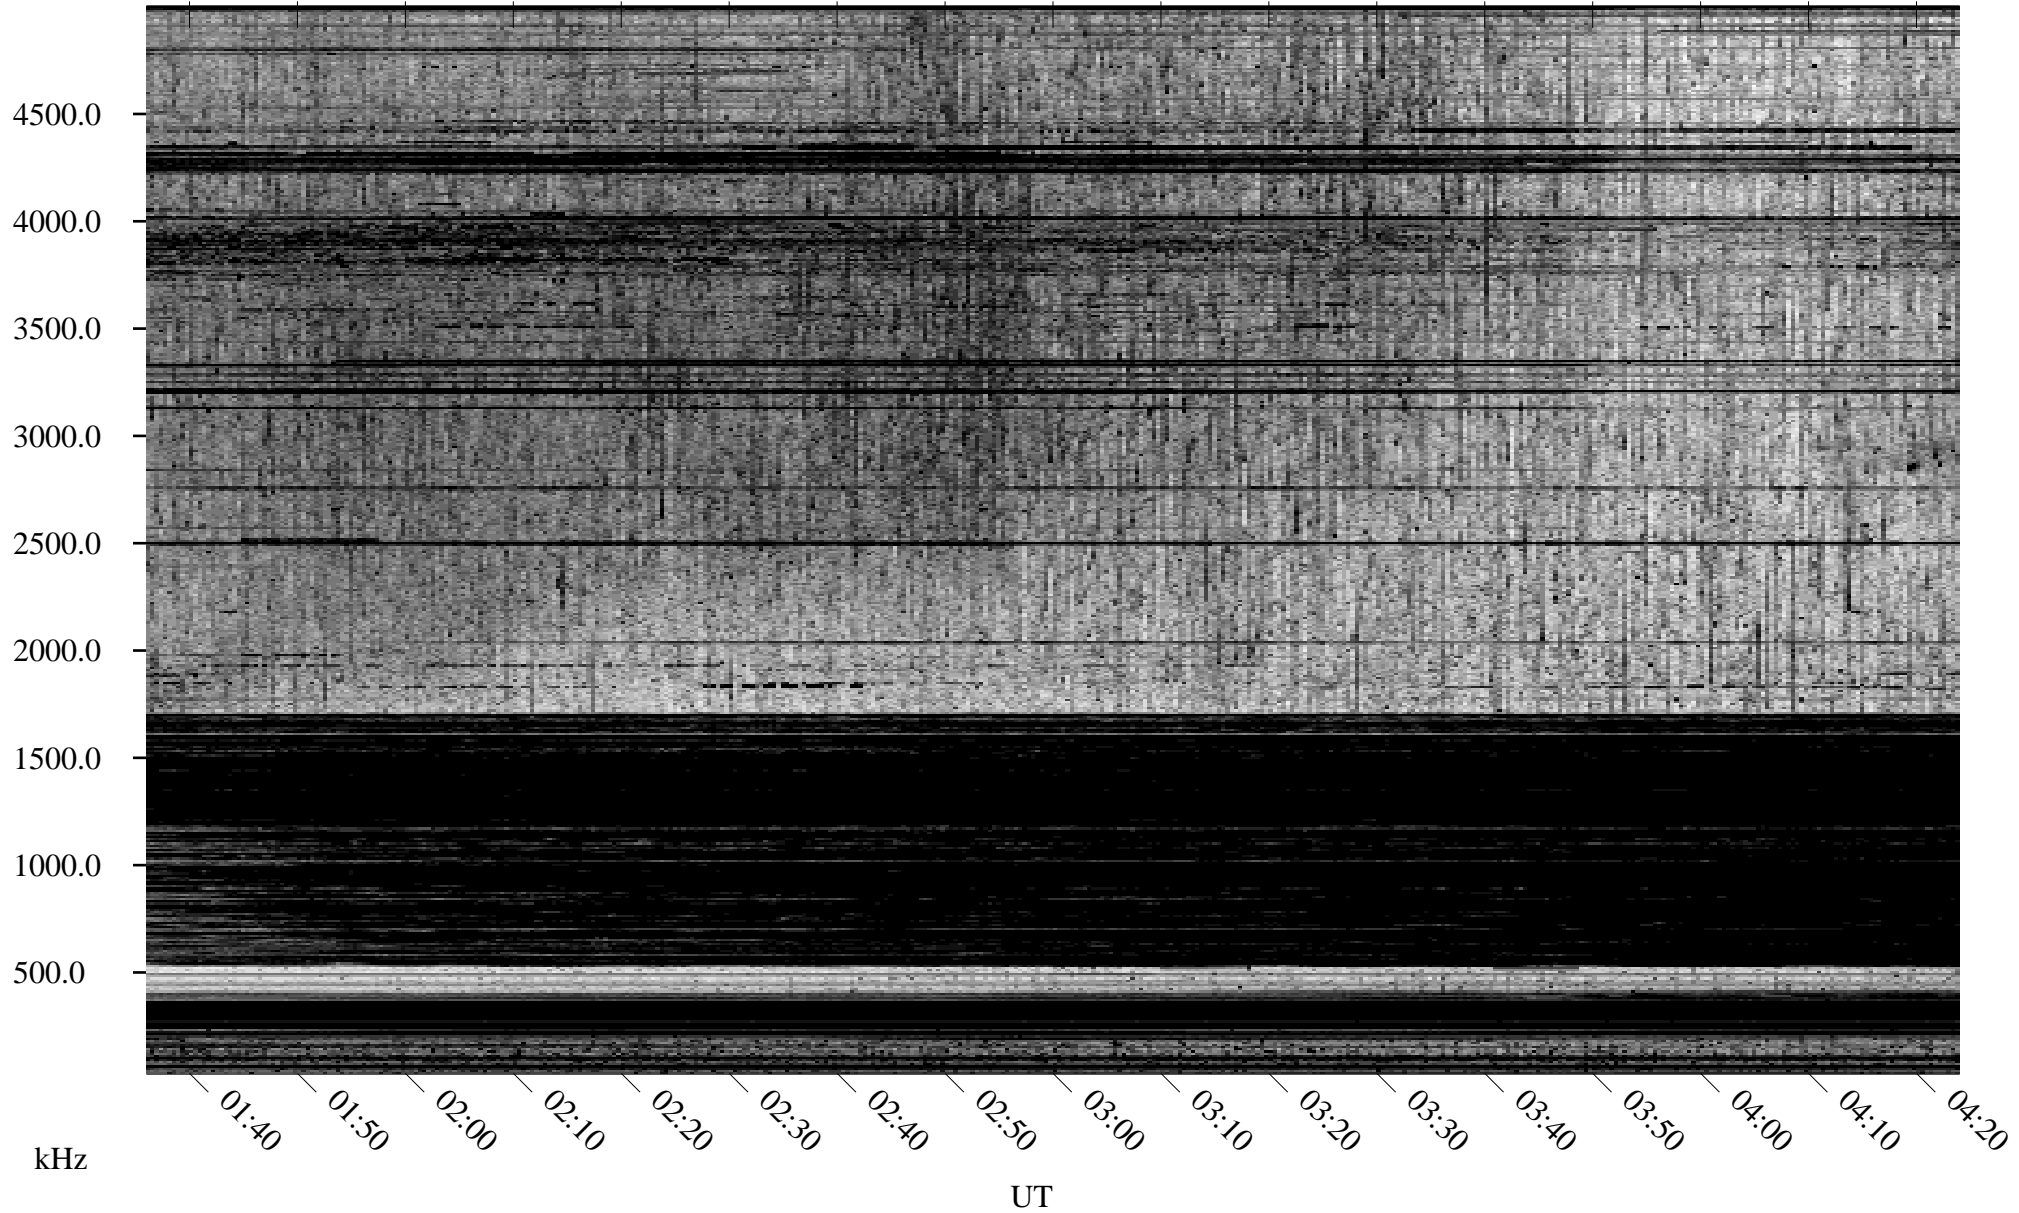

09/21/2004 Churchill, Manitoba

Linear Scale Black = 161 White = 15

ch04265l.r00m max_12

Page 1

09/21/2004 Churchill, Manitoba

Linear Scale Black = 161 White = 15

ch04265l.r00m max_12

Page 2

09/22/2004 Churchill, Manitoba

Linear Scale Black = 161 White = 15

ch04265l.r00m max_12

Page 3

09/22/2004 Churchill, Manitoba

Linear Scale Black = 161 White = 15

ch042651.r00m max_12

Page 4

09/22/2004 Churchill, Manitoba

Linear Scale Black = 161 White = 15

ch04265l.r00m max_12

Page 5

09/22/2004 Churchill, Manitoba

Linear Scale Black = 161 White = 15

ch04265l.r00m max_12

Page 6

09/22/2004 Churchill, Manitoba

Linear Scale Black = 161 White = 15

ch042651.r00m max_12

Page 7

09/22/2004 Churchill, Manitoba

Linear Scale Black = 161 White = 15

ch04265l.r00m max_12

Page 8