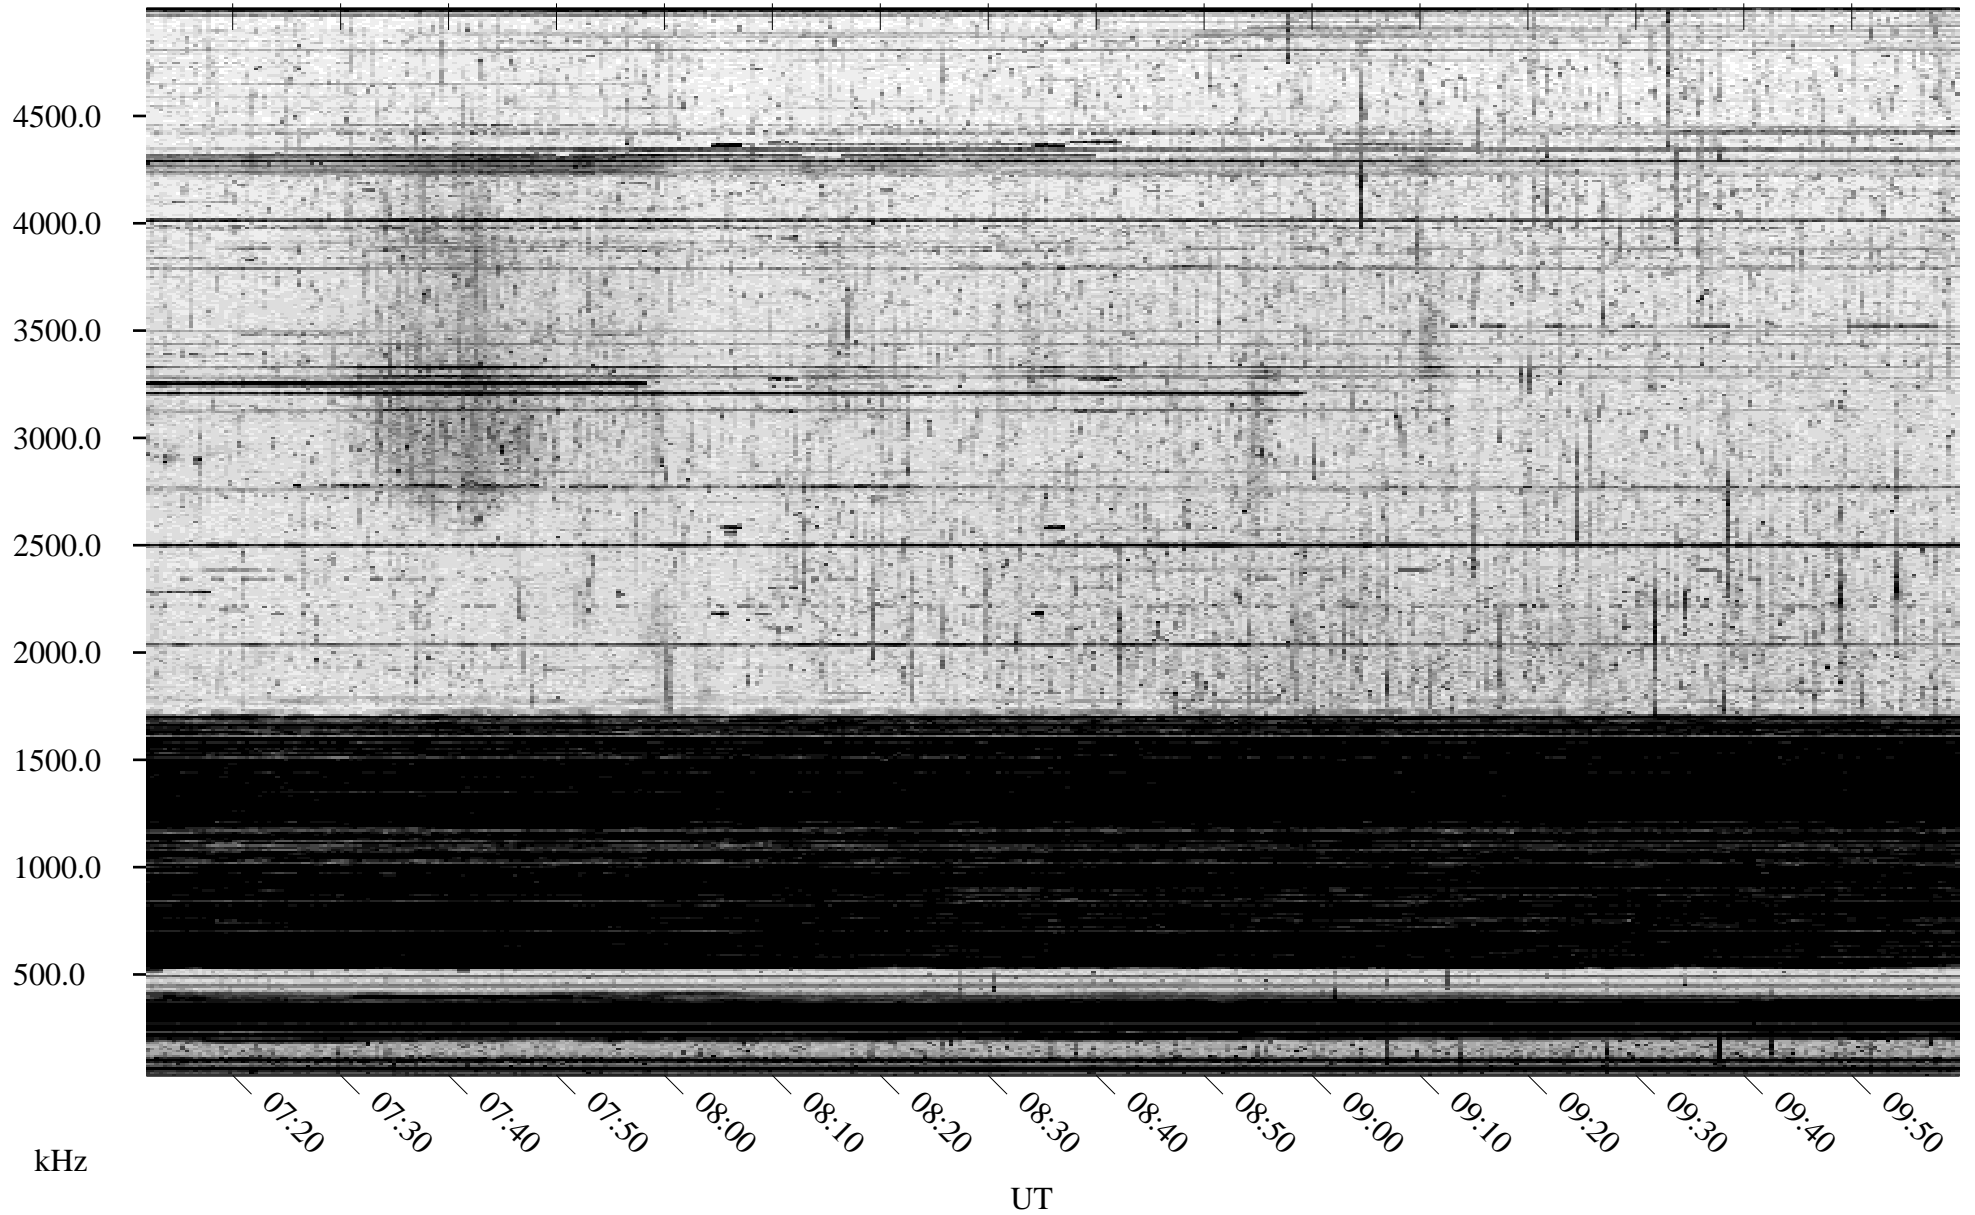

09/23/2004 Churchill, Manitoba

Linear Scale Black = 161 White = 15

ch04267l.r00m max_12

Page 1

09/23/2004 Churchill, Manitoba

Linear Scale Black = 161 White = 15

ch042671.r00m max_12

Page 2

09/24/2004 Churchill, Manitoba

Linear Scale Black = 161 White = 15

ch04267l.r00m max_12

Page 3

09/24/2004 Churchill, Manitoba

Linear Scale Black = 161 White = 15

ch04267l.r00m max_12

Page 4

09/24/2004 Churchill, Manitoba

Linear Scale Black = 161 White = 15

ch04267l.r00m max_12

Page 5

09/24/2004 Churchill, Manitoba

Linear Scale Black = 161 White = 15

ch04267l.r00m max_12

09/24/2004 Churchill, Manitoba

Linear Scale Black = 161 White = 15

ch04267l.r00m max_12

Page 7

09/24/2004 Churchill, Manitoba

Linear Scale Black = 161 White = 15

ch04267l.r00m max_12