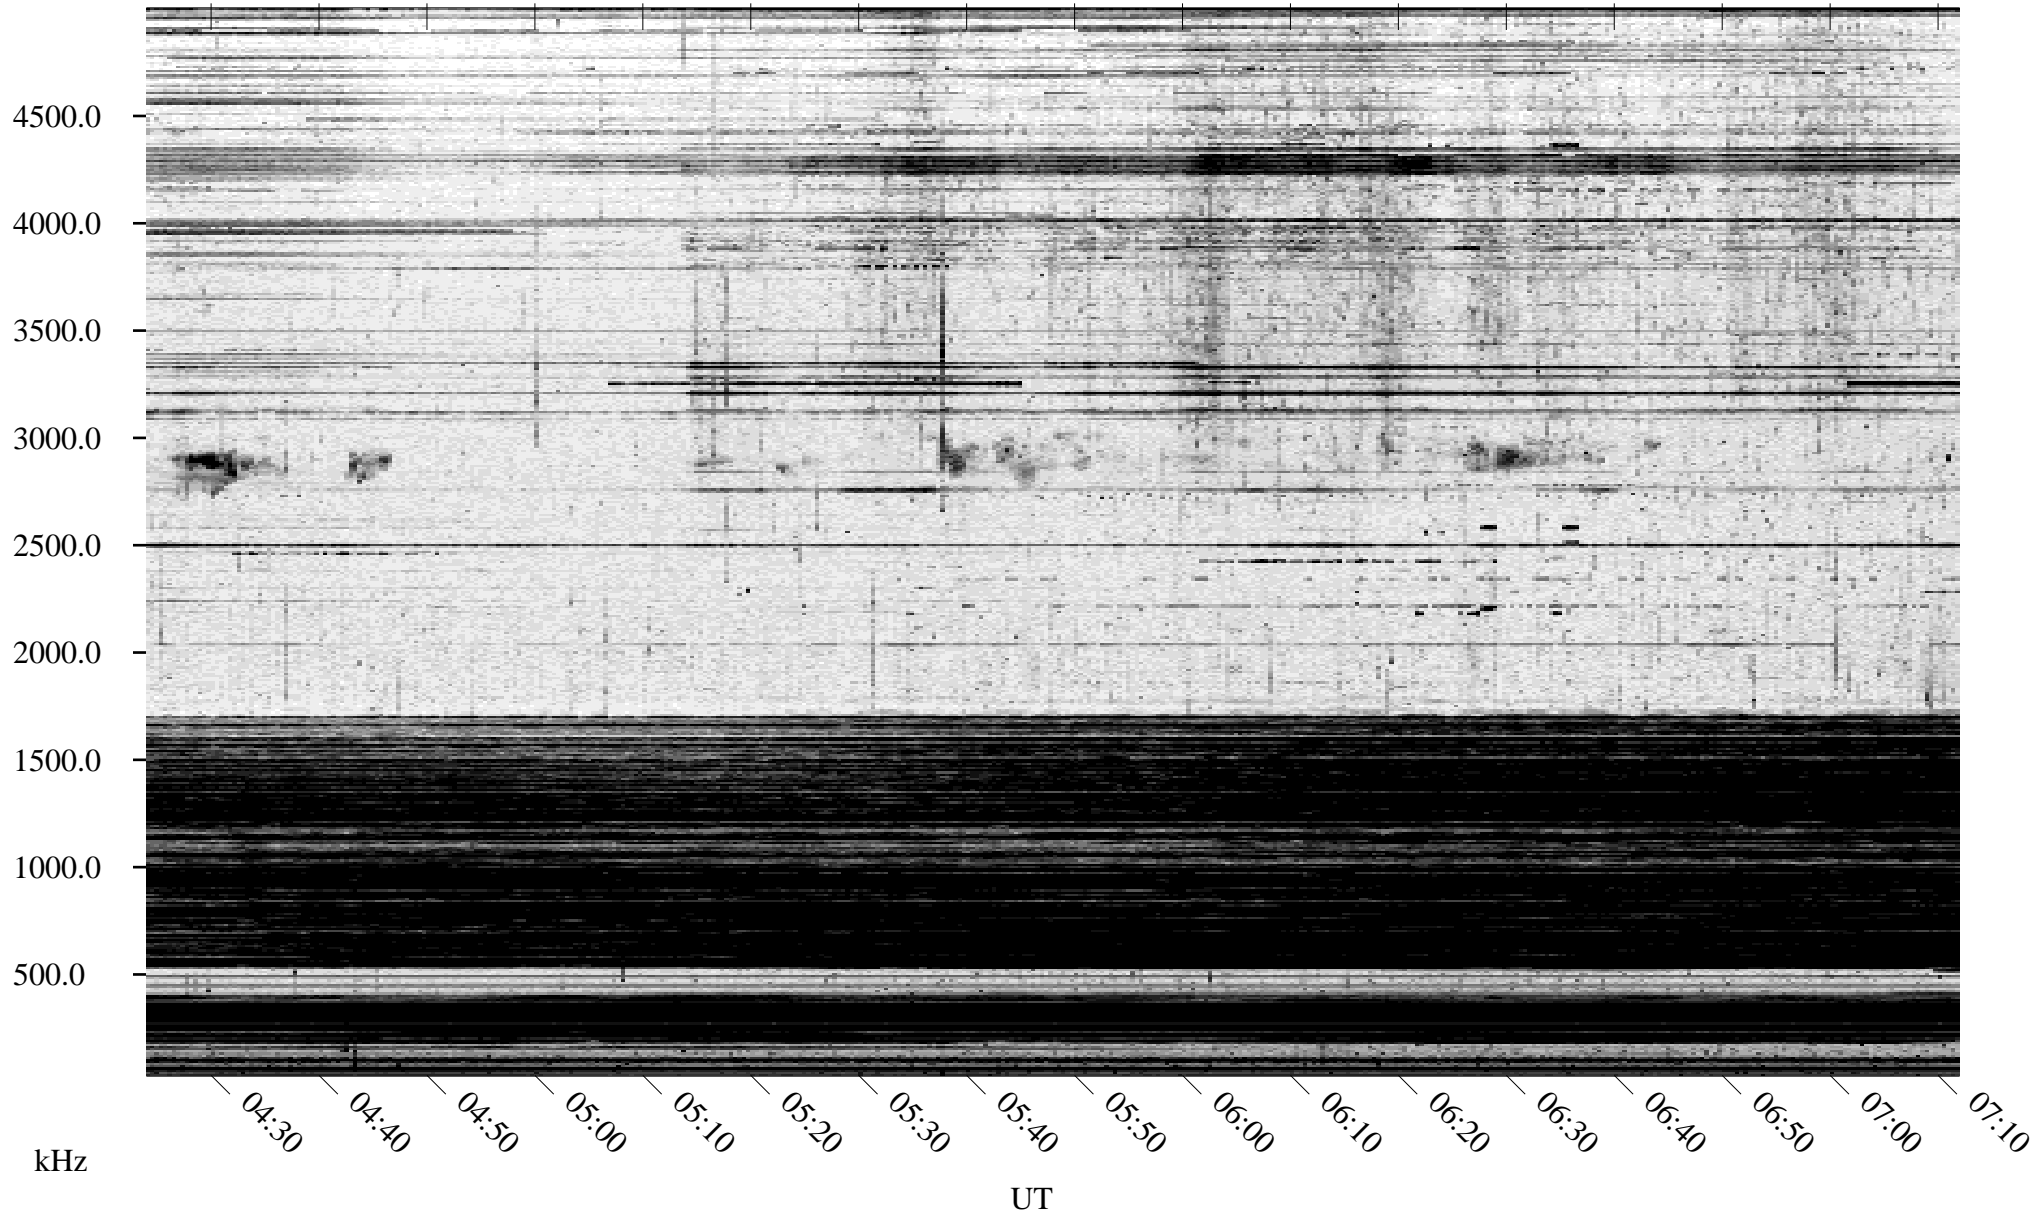

09/23/2004 Churchill, Manitoba

Linear Scale Black = 161 White = 15

ch04267l.r00m max_12

Page 1

09/23/2004 Churchill, Manitoba

Linear Scale Black = 161 White = 15

ch042671.r00m max_12

Page 2

09/24/2004 Churchill, Manitoba

Linear Scale Black = 161 White = 15

ch04267l.r00m max_12

Page 3

09/24/2004 Churchill, Manitoba

Linear Scale Black = 161 White = 15

ch04267l.r00m max_12

Page 4

09/24/2004 Churchill, Manitoba

Linear Scale Black = 161 White = 15

ch04267l.r00m max_12

Page 5

09/24/2004 Churchill, Manitoba

Linear Scale Black = 161 White = 15

ch04267l.r00m max_12

09/24/2004 Churchill, Manitoba

Linear Scale Black = 161 White = 15

ch04267l.r00m max_12

Page 7

09/24/2004 Churchill, Manitoba

Linear Scale Black = 161 White = 15

ch04267l.r00m max_12