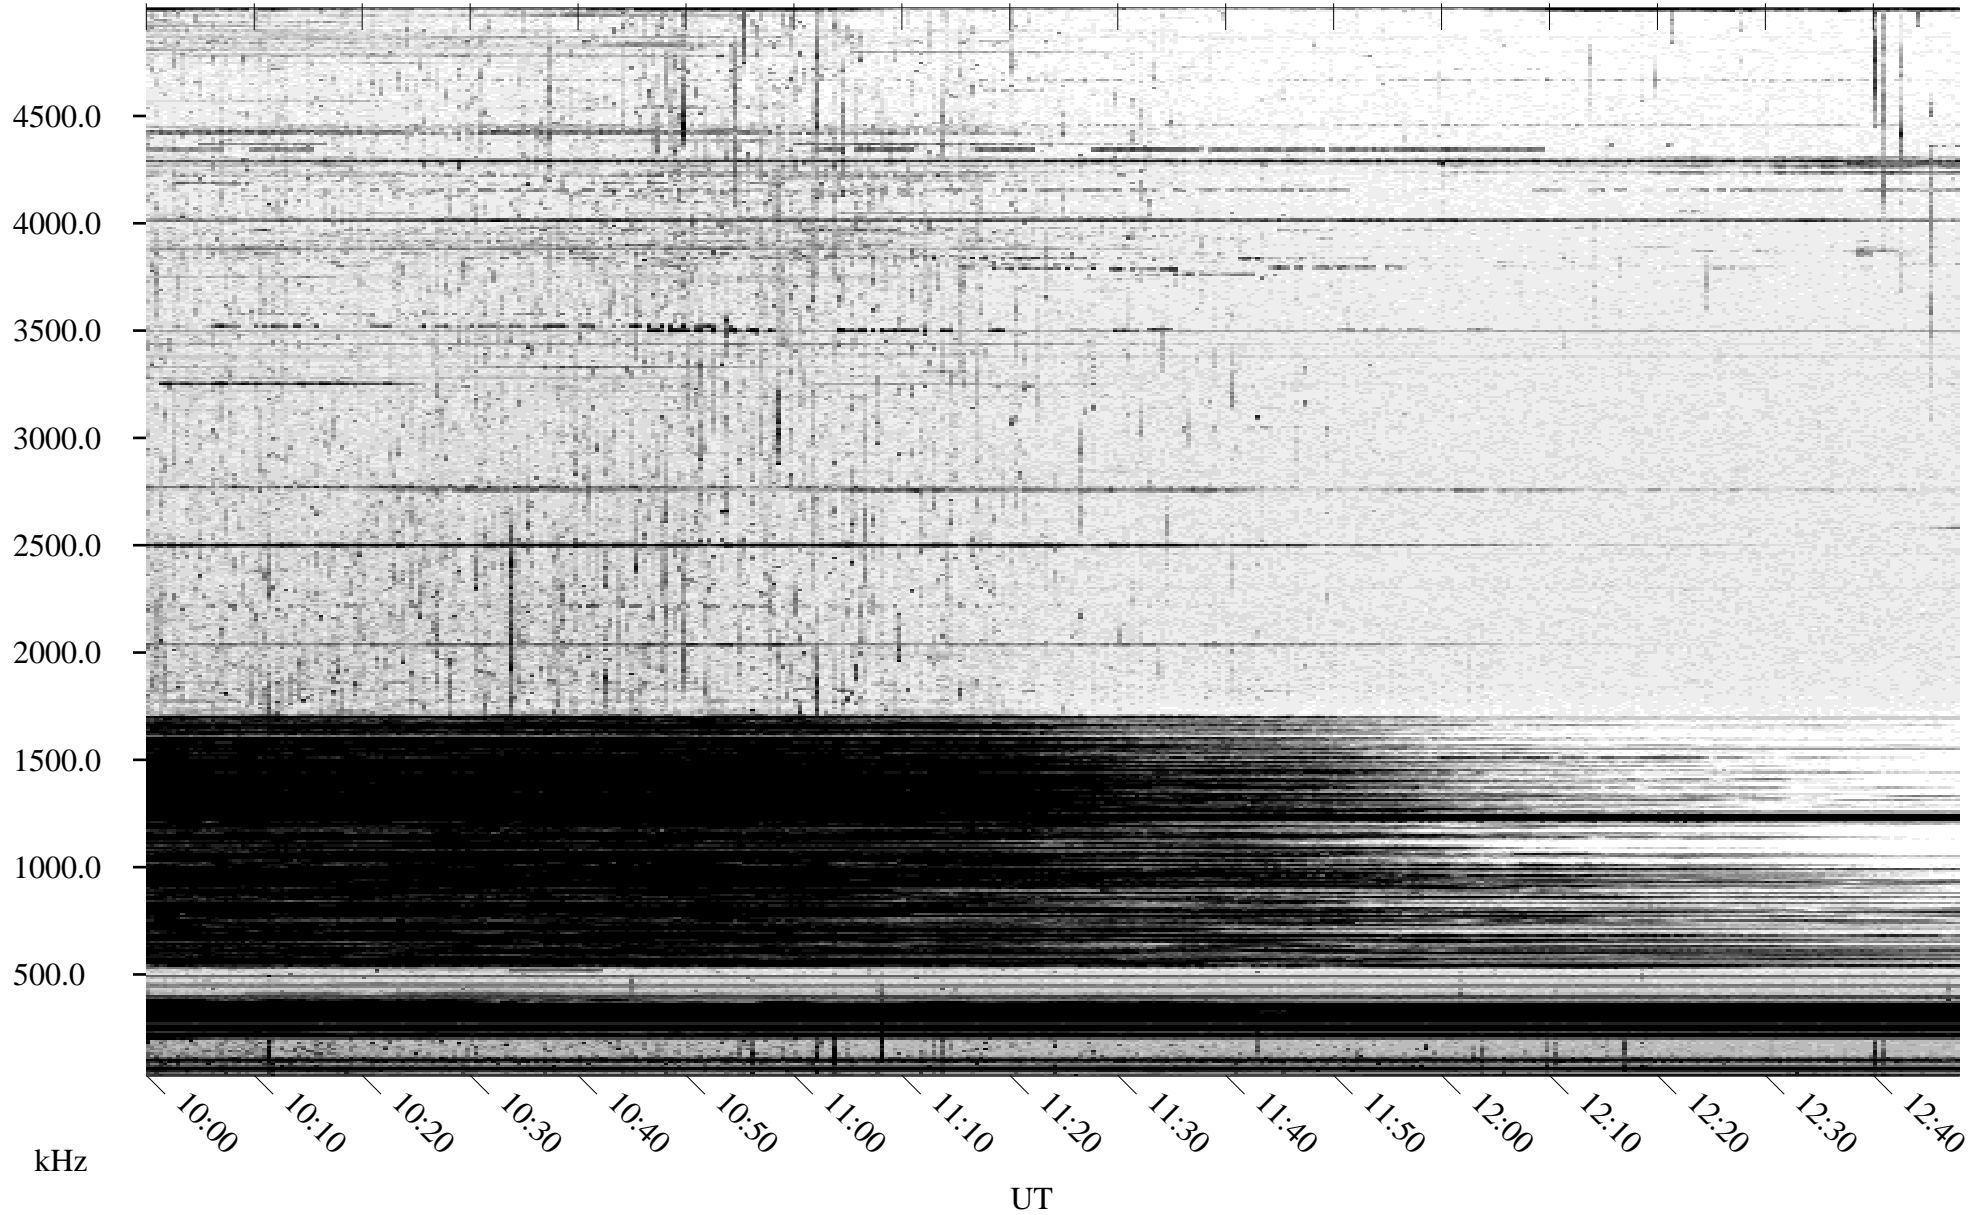

09/23/2004 Churchill, Manitoba

Linear Scale Black = 161 White = 15

ch04267l.r00m max_12

Page 1

09/23/2004 Churchill, Manitoba

Linear Scale Black = 161 White = 15

ch042671.r00m max_12

Page 2

09/24/2004 Churchill, Manitoba

Linear Scale Black = 161 White = 15

ch04267l.r00m max_12

Page 3

09/24/2004 Churchill, Manitoba

Linear Scale Black = 161 White = 15

ch04267l.r00m max_12

Page 4

09/24/2004 Churchill, Manitoba

Linear Scale Black = 161 White = 15

ch04267l.r00m max_12

Page 5

09/24/2004 Churchill, Manitoba

Linear Scale Black = 161 White = 15

ch04267l.r00m max_12

09/24/2004 Churchill, Manitoba

Linear Scale Black = 161 White = 15

ch04267l.r00m max_12

Page 7

09/24/2004 Churchill, Manitoba

Linear Scale Black = 161 White = 15

ch04267l.r00m max_12