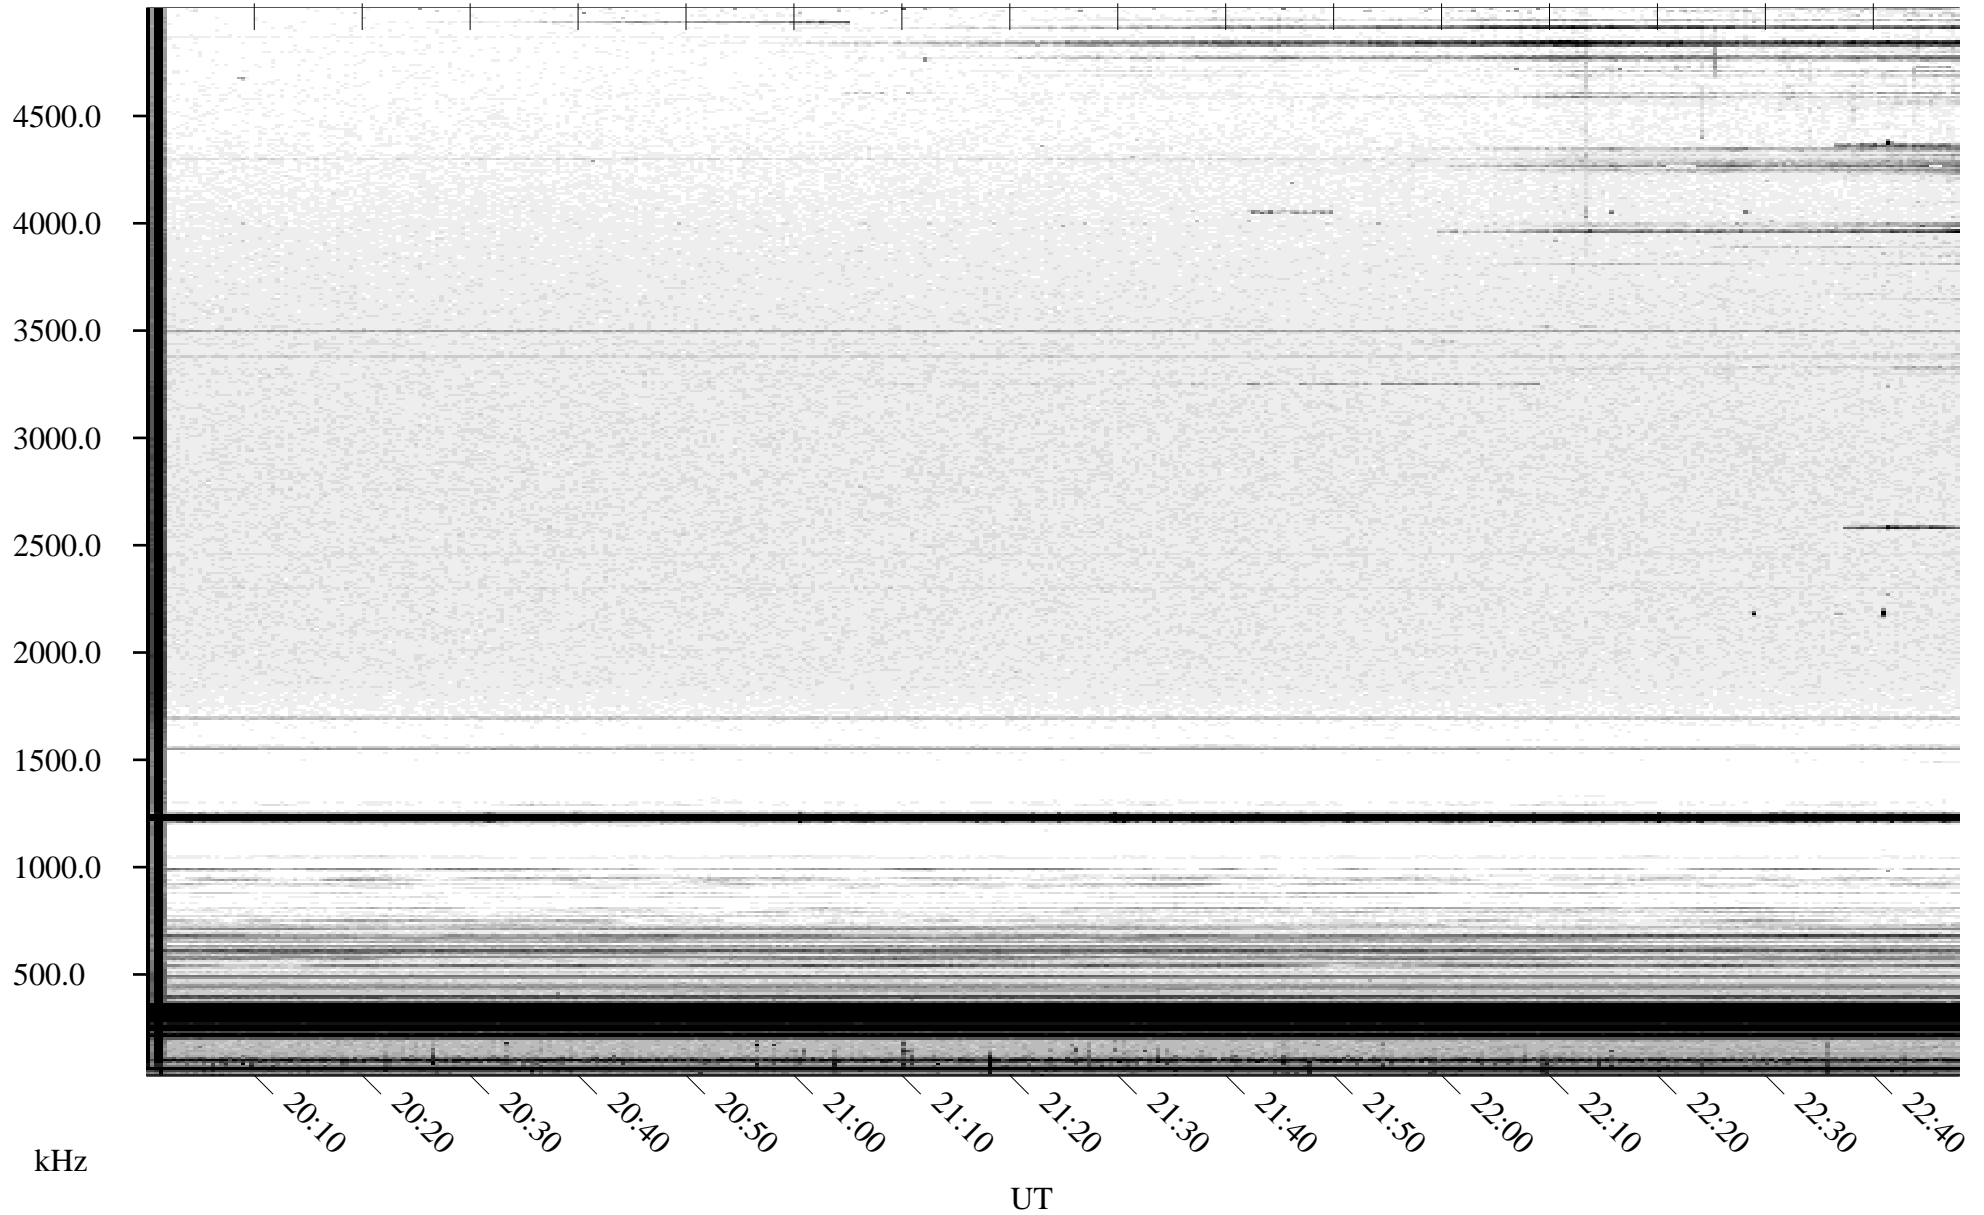

09/23/2004 Churchill, Manitoba

Linear Scale Black = 161 White = 15

ch04267l.r00m max_12

Page 1

09/23/2004 Churchill, Manitoba

Linear Scale Black = 161 White = 15

ch042671.r00m max_12

Page 2

09/24/2004 Churchill, Manitoba

Linear Scale Black = 161 White = 15

ch04267l.r00m max_12

Page 3

09/24/2004 Churchill, Manitoba

Linear Scale Black = 161 White = 15

ch04267l.r00m max_12

Page 4

09/24/2004 Churchill, Manitoba

Linear Scale Black = 161 White = 15

ch04267l.r00m max_12

Page 5

09/24/2004 Churchill, Manitoba

Linear Scale Black = 161 White = 15

ch04267l.r00m max_12

09/24/2004 Churchill, Manitoba

Linear Scale Black = 161 White = 15

ch04267l.r00m max_12

Page 7

09/24/2004 Churchill, Manitoba

Linear Scale Black = 161 White = 15

ch04267l.r00m max_12