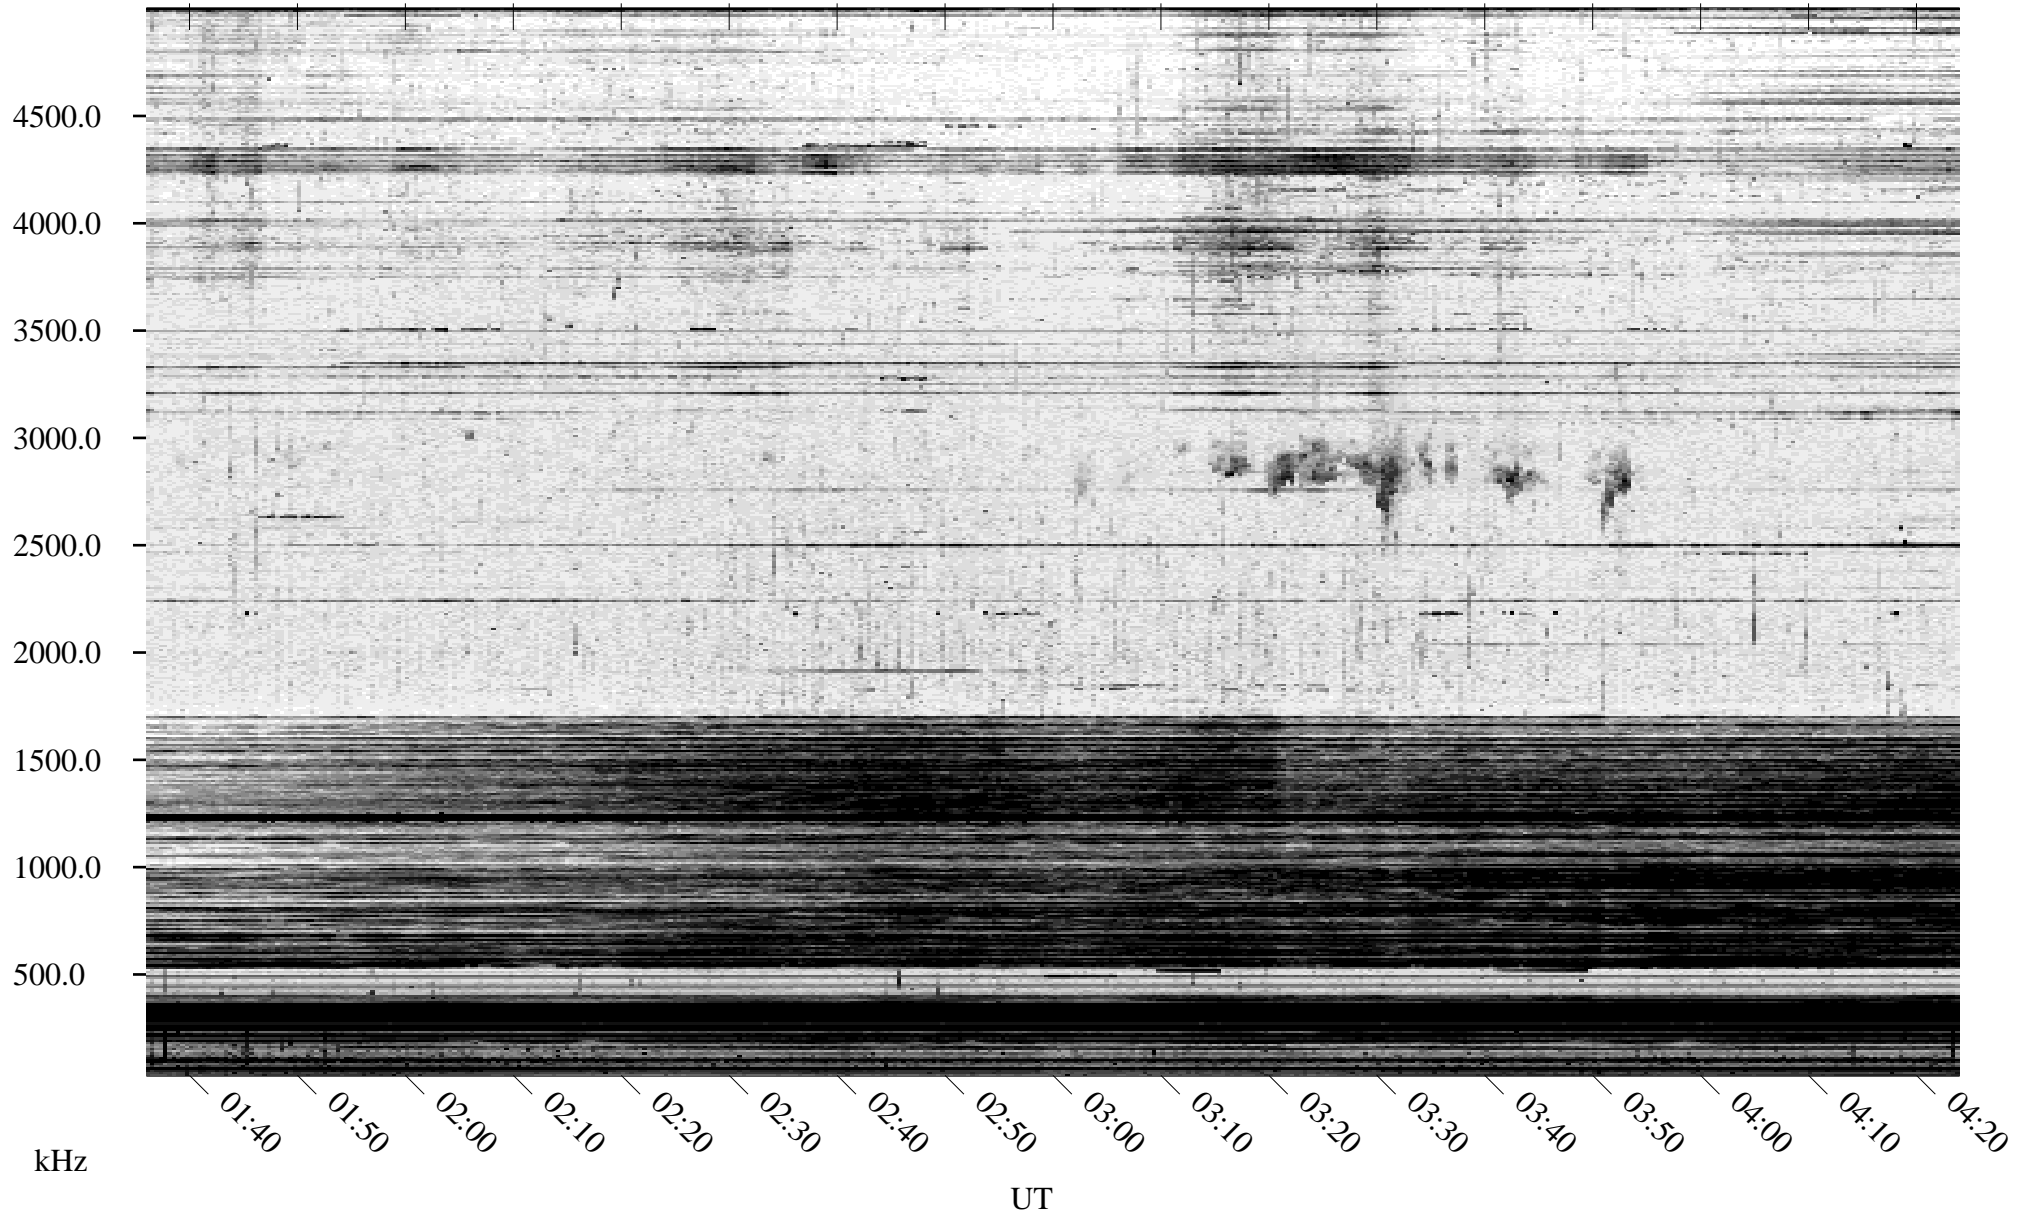

09/23/2004 Churchill, Manitoba

Linear Scale Black = 161 White = 15

ch04267l.r00m max_12

Page 1

09/23/2004 Churchill, Manitoba

Linear Scale Black = 161 White = 15

ch042671.r00m max_12

Page 2

09/24/2004 Churchill, Manitoba

Linear Scale Black = 161 White = 15

ch04267l.r00m max_12

Page 3

09/24/2004 Churchill, Manitoba

Linear Scale Black = 161 White = 15

ch04267l.r00m max_12

Page 4

09/24/2004 Churchill, Manitoba

Linear Scale Black = 161 White = 15

ch04267l.r00m max_12

Page 5

09/24/2004 Churchill, Manitoba

Linear Scale Black = 161 White = 15

ch04267l.r00m max_12

09/24/2004 Churchill, Manitoba

Linear Scale Black = 161 White = 15

ch04267l.r00m max_12

Page 7

09/24/2004 Churchill, Manitoba

Linear Scale Black = 161 White = 15

ch04267l.r00m max_12