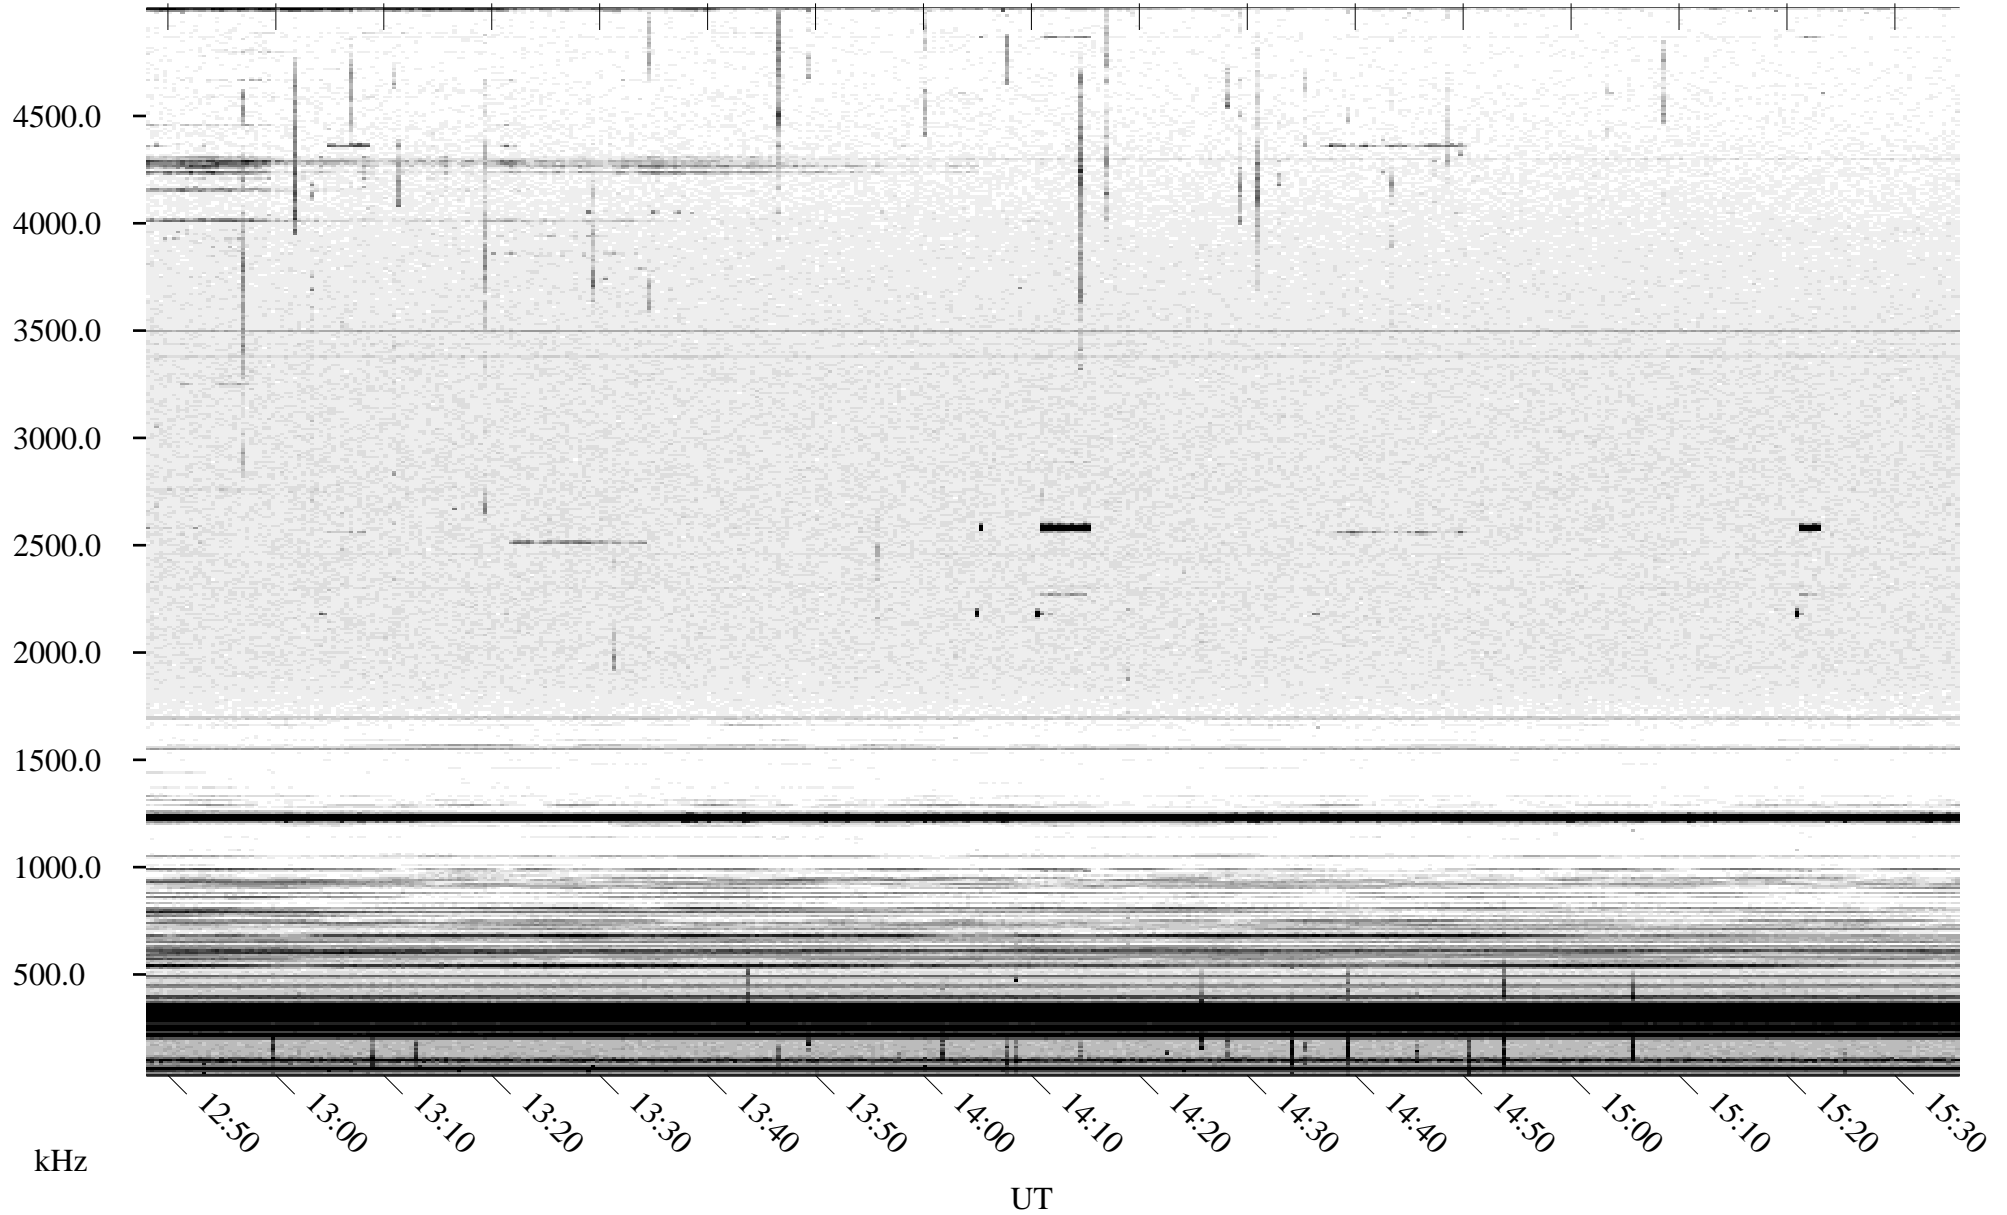

09/23/2004 Churchill, Manitoba

Linear Scale Black = 161 White = 15

ch04267l.r00m max_12

Page 1

09/23/2004 Churchill, Manitoba

Linear Scale Black = 161 White = 15

ch042671.r00m max_12

Page 2

09/24/2004 Churchill, Manitoba

Linear Scale Black = 161 White = 15

ch04267l.r00m max_12

Page 3

09/24/2004 Churchill, Manitoba

Linear Scale Black = 161 White = 15

ch04267l.r00m max_12

Page 4

09/24/2004 Churchill, Manitoba

Linear Scale Black = 161 White = 15

ch04267l.r00m max_12

Page 5

09/24/2004 Churchill, Manitoba

Linear Scale Black = 161 White = 15

ch04267l.r00m max_12

09/24/2004 Churchill, Manitoba

Linear Scale Black = 161 White = 15

ch04267l.r00m max_12

Page 7

09/24/2004 Churchill, Manitoba

Linear Scale Black = 161 White = 15

ch04267l.r00m max_12