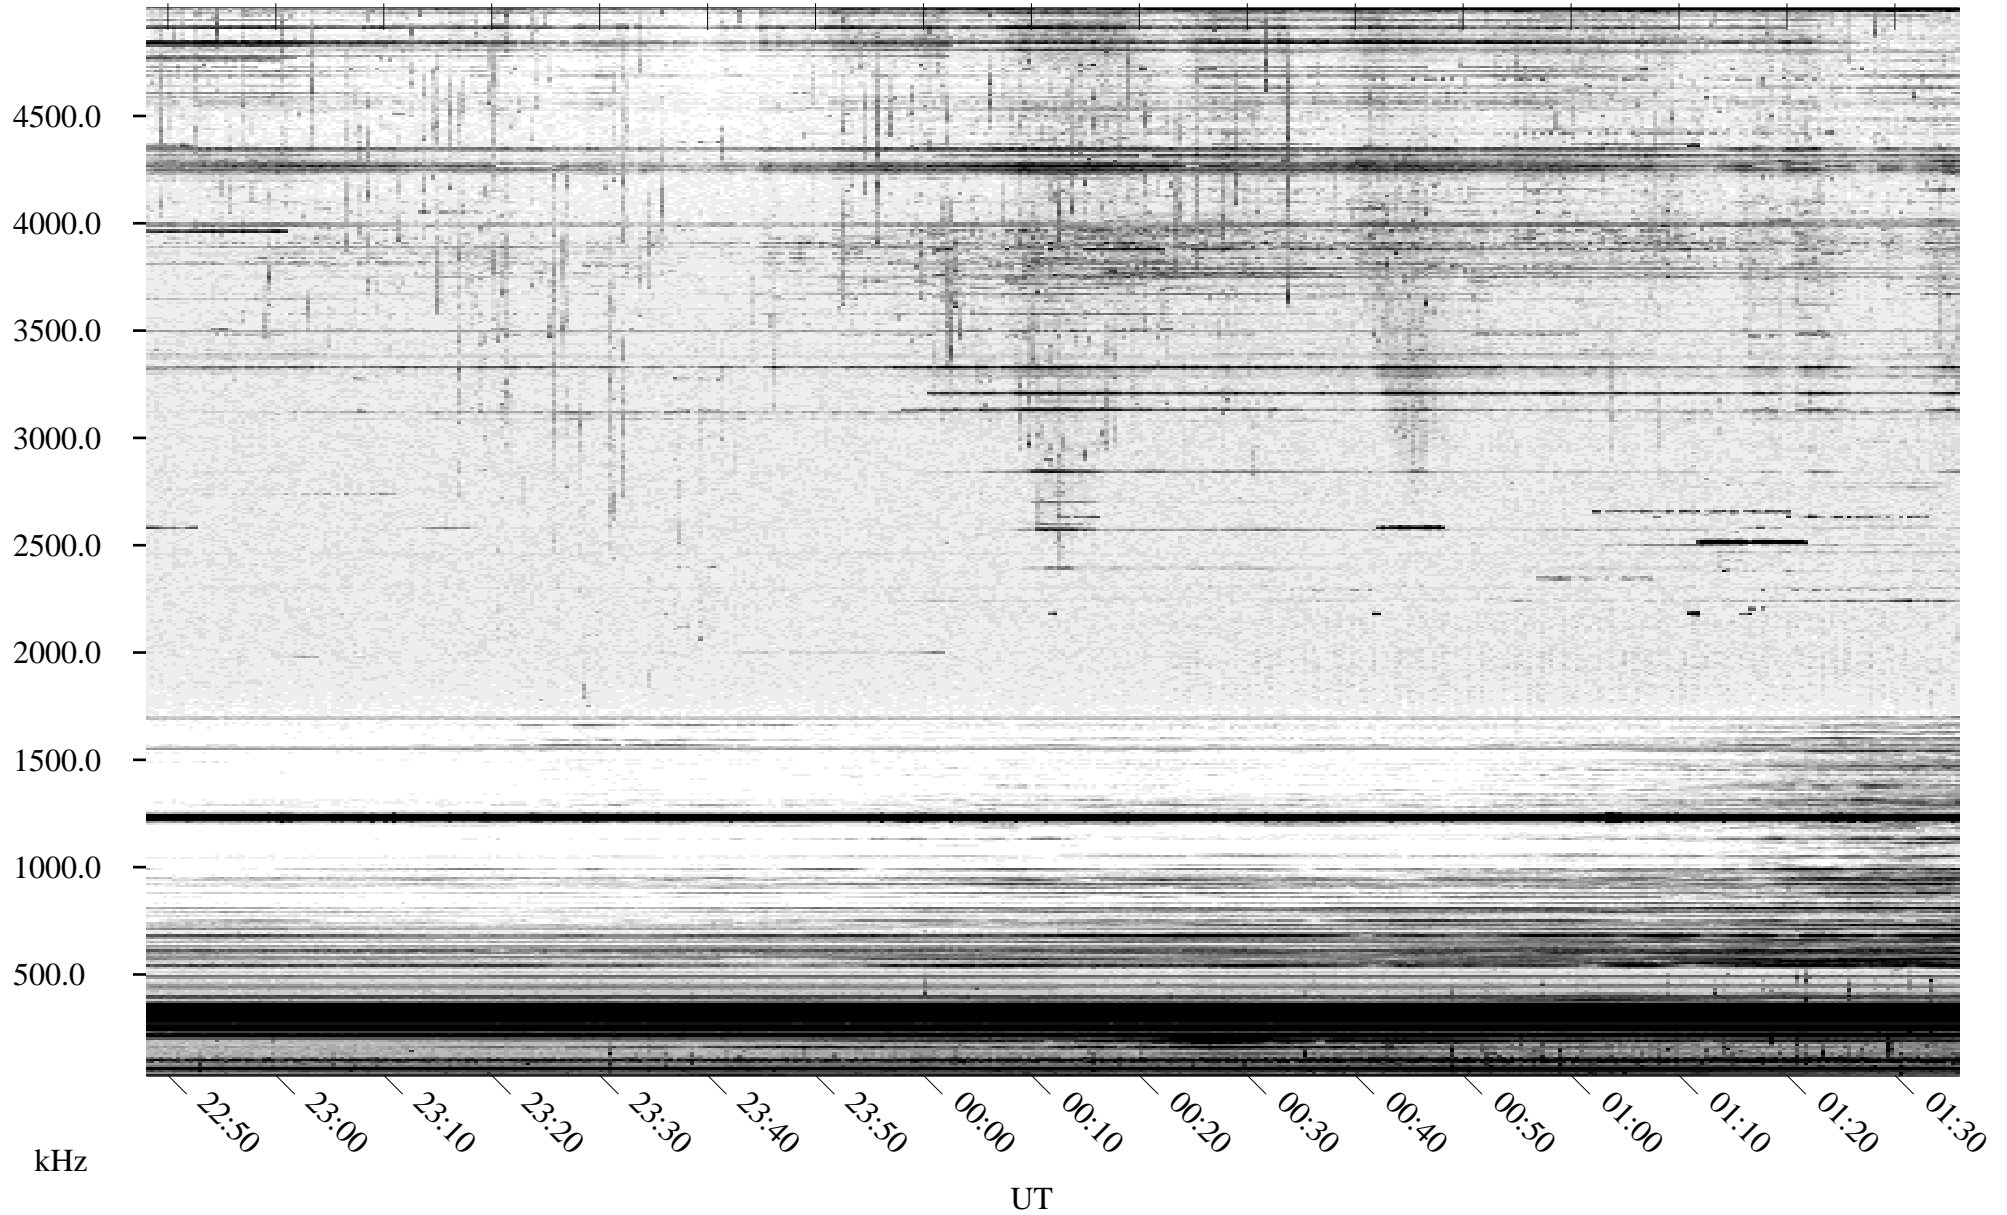

09/23/2004 Churchill, Manitoba

Linear Scale Black = 161 White = 15

ch04267l.r00m max_12

Page 1

09/23/2004 Churchill, Manitoba

Linear Scale Black = 161 White = 15

ch042671.r00m max_12

Page 2

09/24/2004 Churchill, Manitoba

Linear Scale Black = 161 White = 15

ch04267l.r00m max_12

Page 3

09/24/2004 Churchill, Manitoba

Linear Scale Black = 161 White = 15

ch04267l.r00m max_12

Page 4

09/24/2004 Churchill, Manitoba

Linear Scale Black = 161 White = 15

ch04267l.r00m max_12

Page 5

09/24/2004 Churchill, Manitoba

Linear Scale Black = 161 White = 15

ch04267l.r00m max_12

09/24/2004 Churchill, Manitoba

Linear Scale Black = 161 White = 15

ch04267l.r00m max_12

Page 7

09/24/2004 Churchill, Manitoba

Linear Scale Black = 161 White = 15

ch04267l.r00m max_12