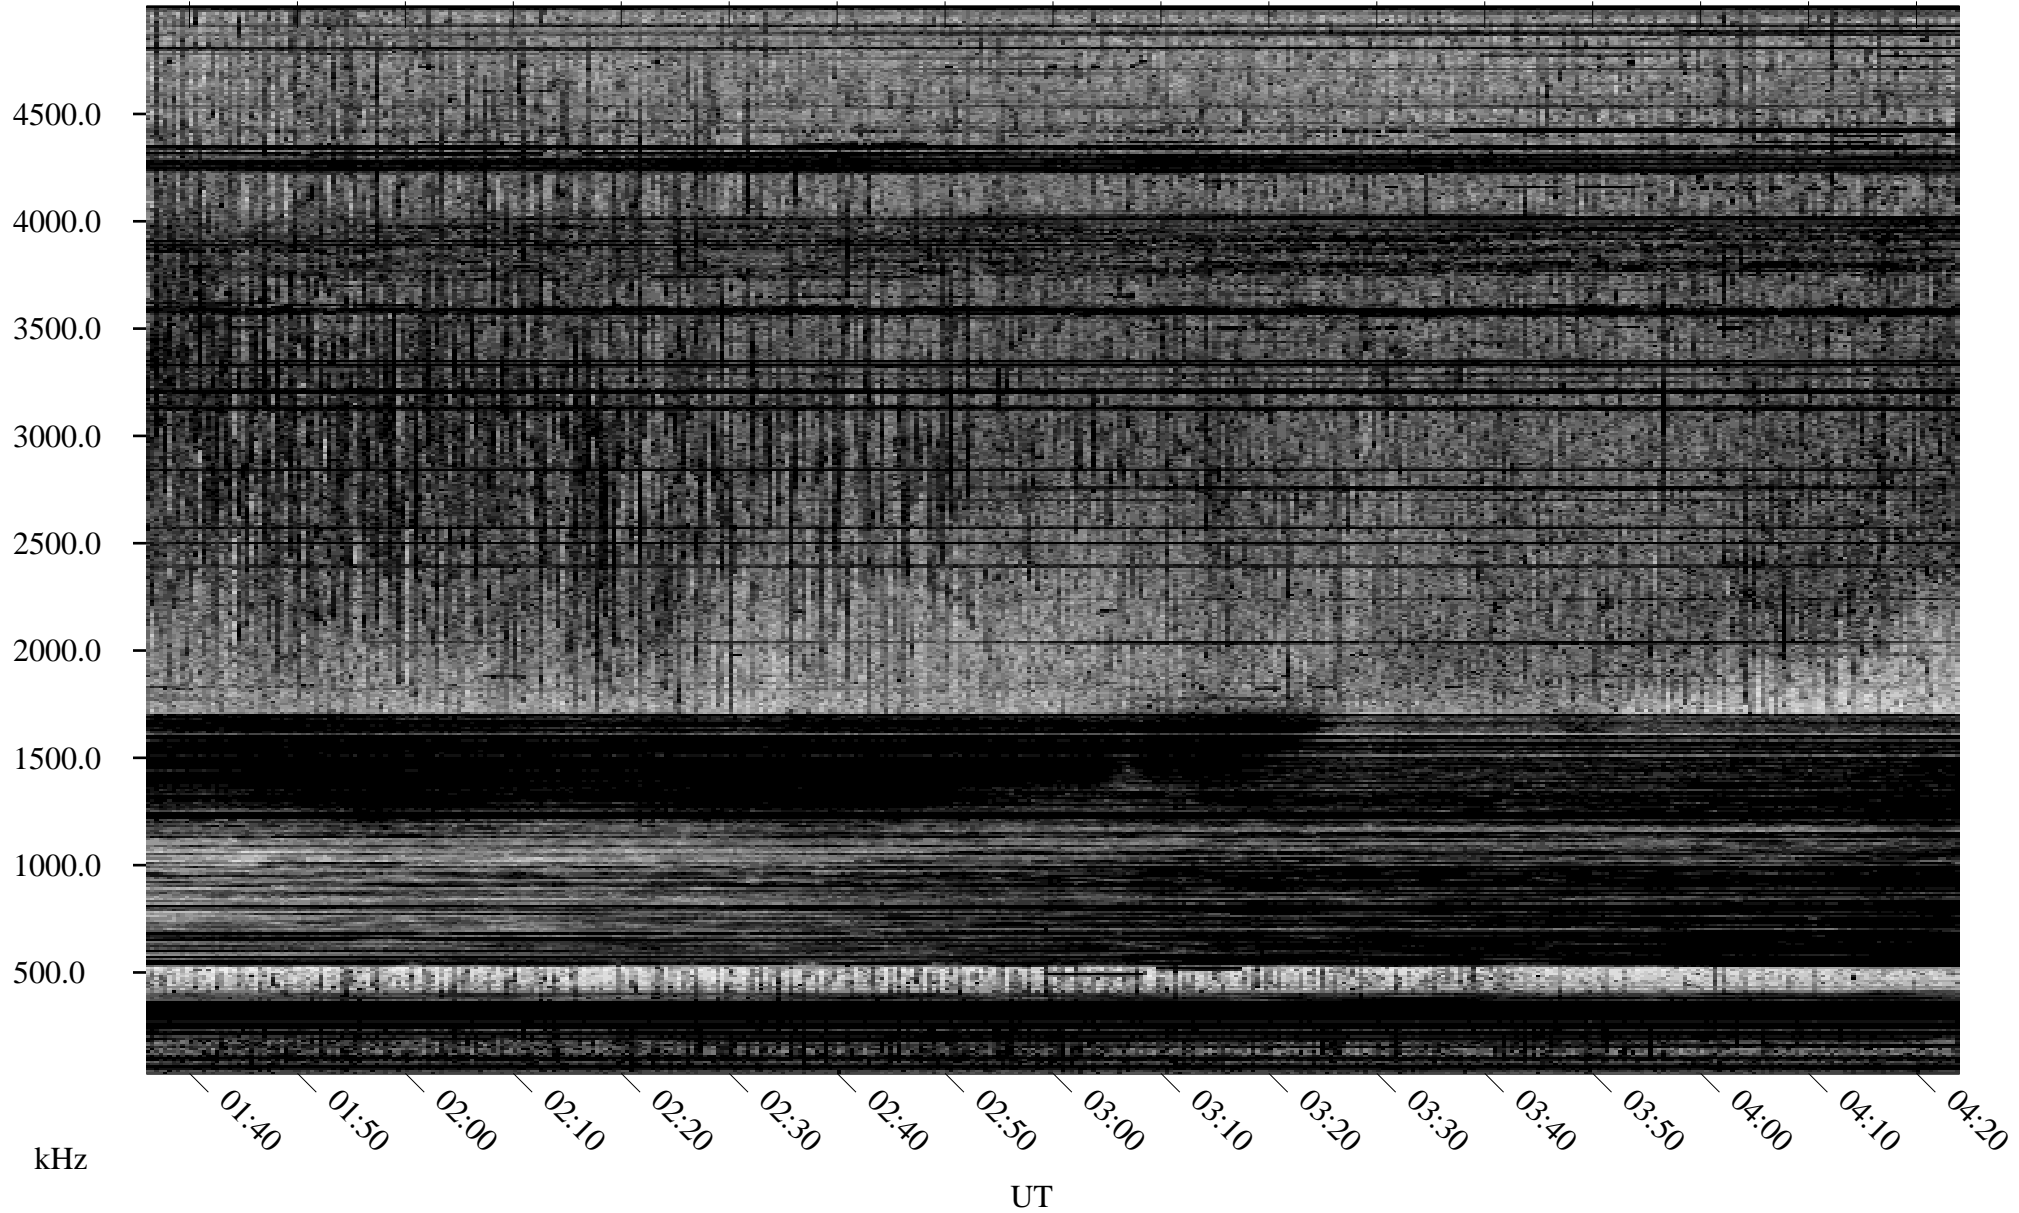

09/24/2004 Churchill, Manitoba

Linear Scale Black = 161 White = 15

ch04268l.r00m max_12

Page 1

09/24/2004 Churchill, Manitoba

Linear Scale Black = 161 White = 15

ch04268l.r00m max_12

Page 2

09/25/2004 Churchill, Manitoba

Linear Scale Black = 161 White = 15

ch04268l.r00m max_12

Page 3

09/25/2004 Churchill, Manitoba

Linear Scale Black = 161 White = 15

ch04268l.r00m max_12

Page 4

09/25/2004 Churchill, Manitoba

Linear Scale Black = 161 White = 15

ch04268l.r00m max_12

Page 5

09/25/2004 Churchill, Manitoba

Linear Scale Black = 161 White = 15

ch04268l.r00m max_12

Page 6

09/25/2004 Churchill, Manitoba

Linear Scale Black = 161 White = 15

ch04268l.r00m max_12

Page 7

09/25/2004 Churchill, Manitoba

Linear Scale Black = 161 White = 15

ch04268l.r00m max_12