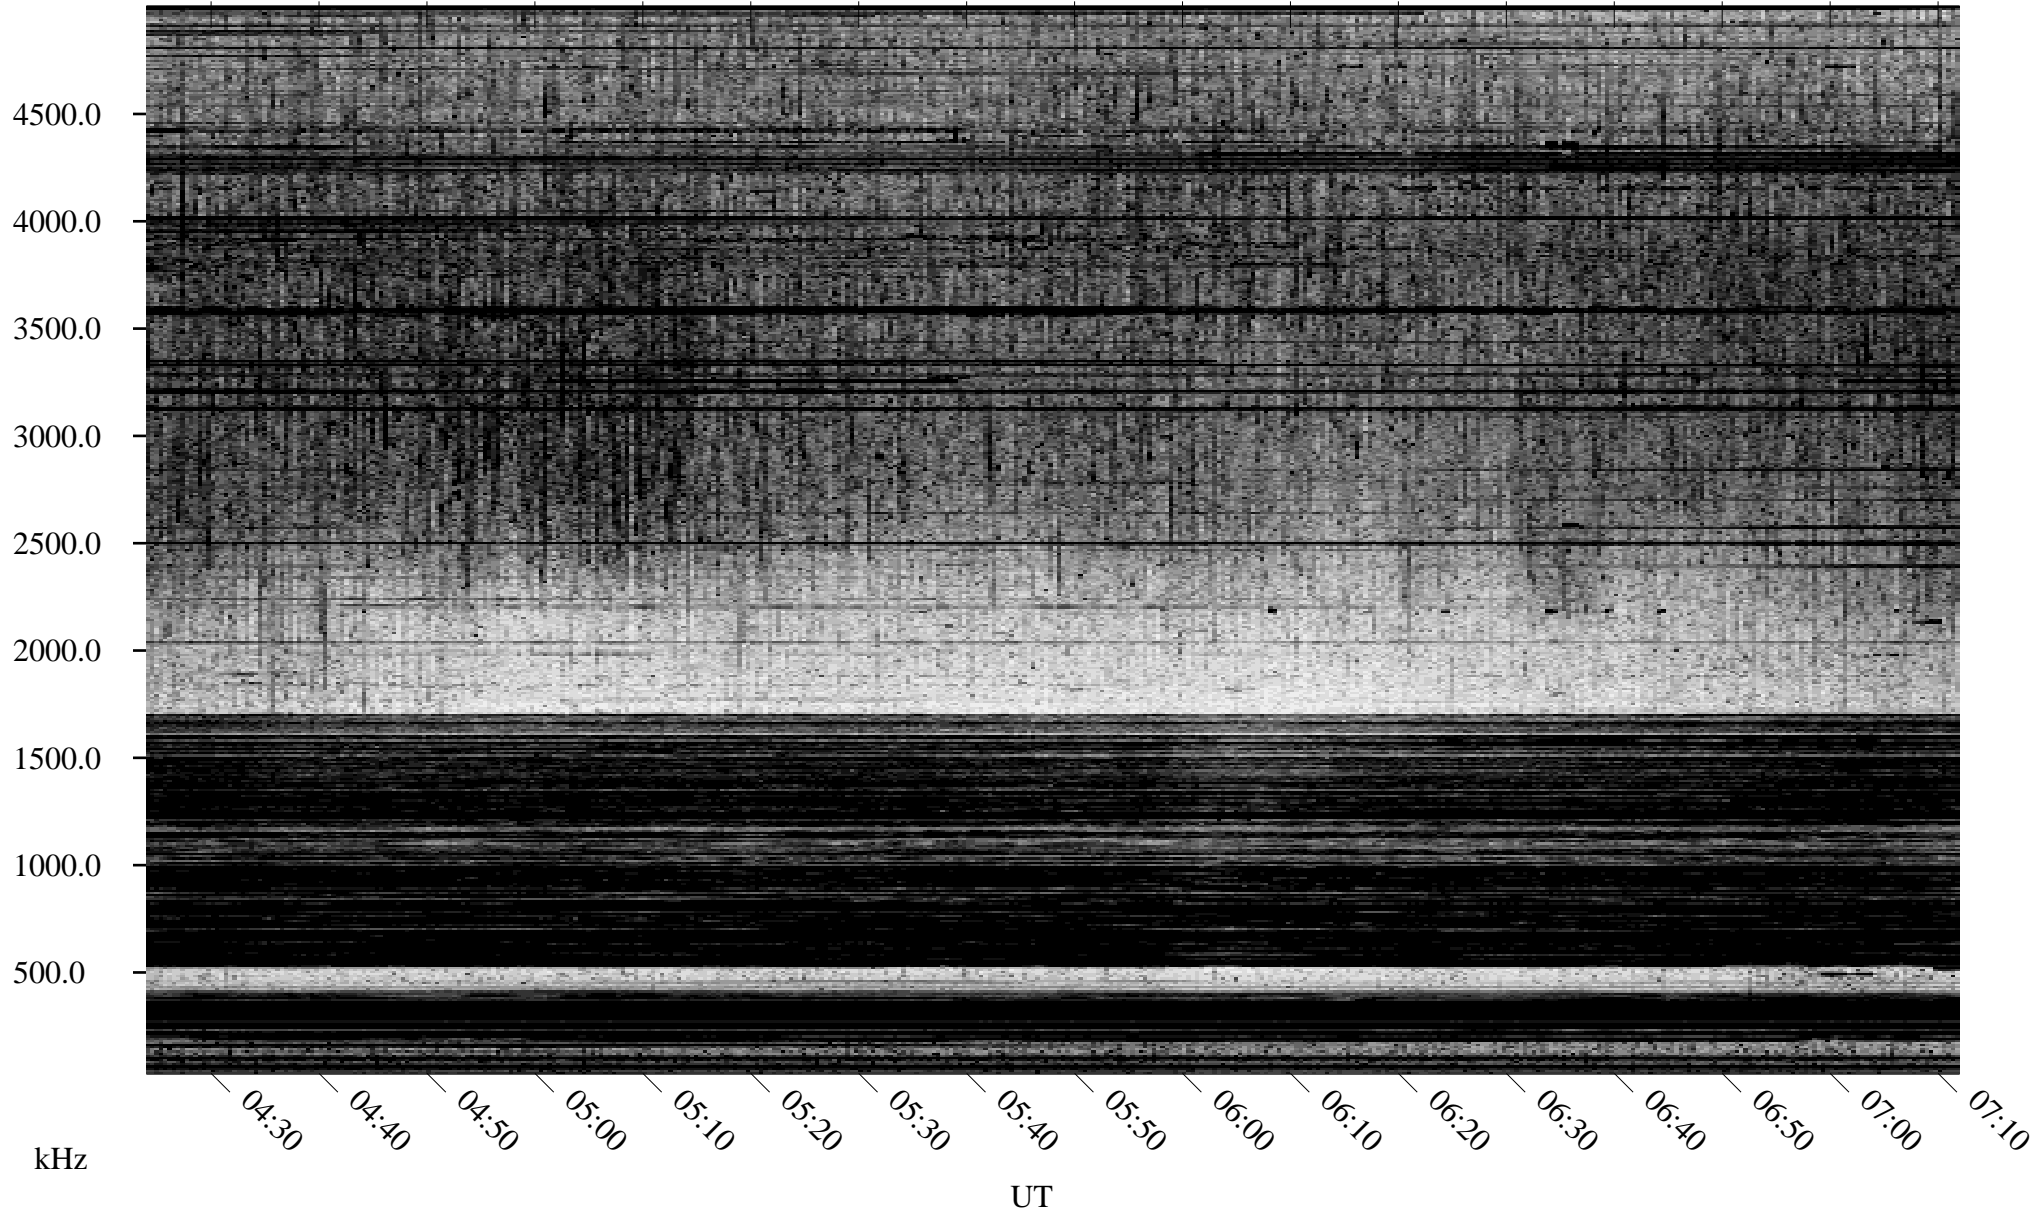

09/24/2004 Churchill, Manitoba

Linear Scale Black = 161 White = 15

ch04268l.r00m max_12

Page 1

09/24/2004 Churchill, Manitoba

Linear Scale Black = 161 White = 15

ch04268l.r00m max_12

Page 2

09/25/2004 Churchill, Manitoba

Linear Scale Black = 161 White = 15

ch04268l.r00m max_12

Page 3

09/25/2004 Churchill, Manitoba

Linear Scale Black = 161 White = 15

ch04268l.r00m max_12

Page 4

09/25/2004 Churchill, Manitoba

Linear Scale Black = 161 White = 15

ch04268l.r00m max_12

Page 5

09/25/2004 Churchill, Manitoba

Linear Scale Black = 161 White = 15

ch04268l.r00m max_12

Page 6

09/25/2004 Churchill, Manitoba

Linear Scale Black = 161 White = 15

ch04268l.r00m max_12

Page 7

09/25/2004 Churchill, Manitoba

Linear Scale Black = 161 White = 15

ch04268l.r00m max_12