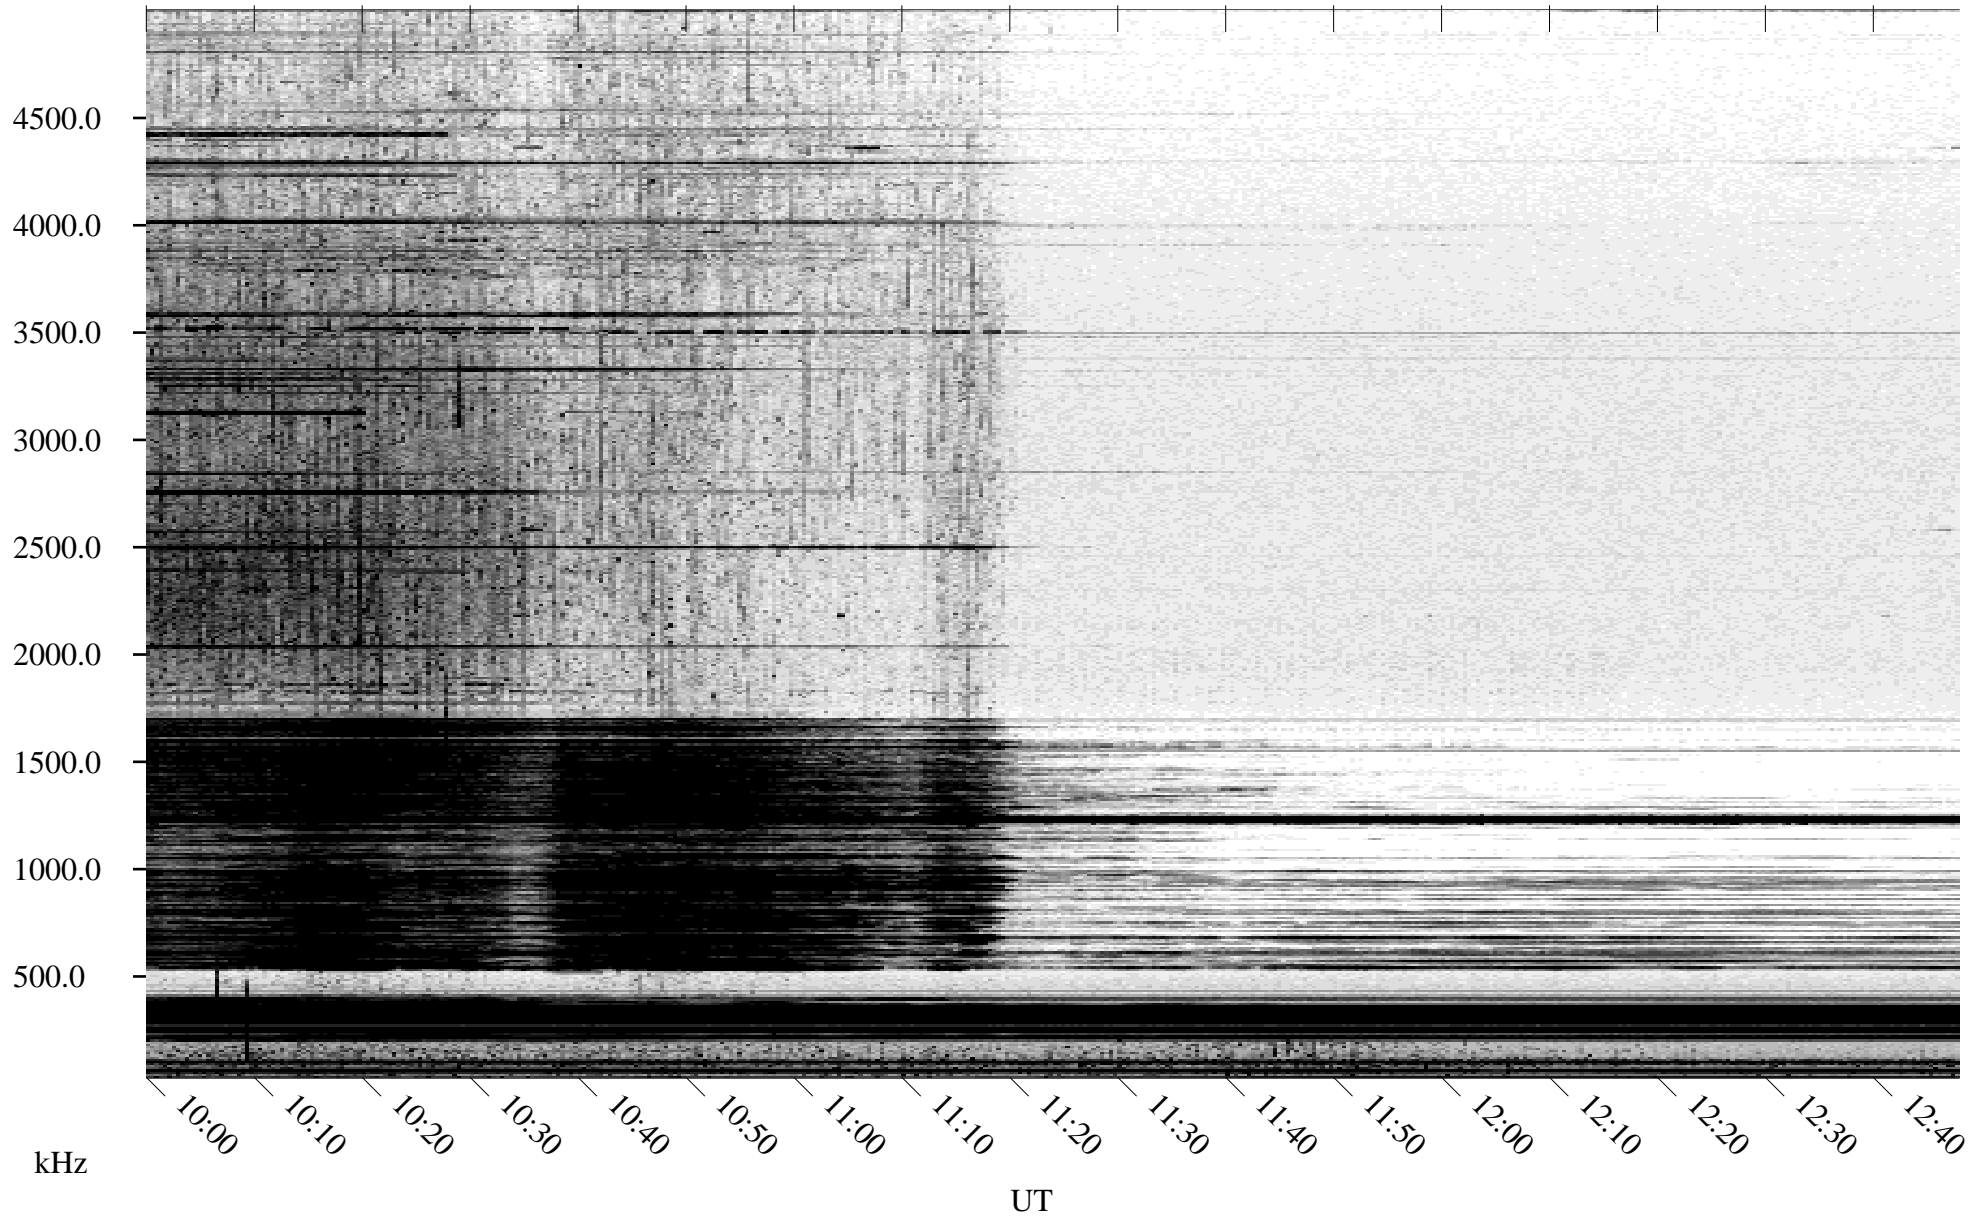

09/24/2004 Churchill, Manitoba

Linear Scale Black = 161 White = 15

ch04268l.r00m max_12

Page 1

09/24/2004 Churchill, Manitoba

Linear Scale Black = 161 White = 15

ch04268l.r00m max_12

Page 2

09/25/2004 Churchill, Manitoba

Linear Scale Black = 161 White = 15

ch04268l.r00m max_12

Page 3

09/25/2004 Churchill, Manitoba

Linear Scale Black = 161 White = 15

ch04268l.r00m max_12

Page 4

09/25/2004 Churchill, Manitoba

Linear Scale Black = 161 White = 15

ch04268l.r00m max_12

Page 5

09/25/2004 Churchill, Manitoba

Linear Scale Black = 161 White = 15

ch04268l.r00m max_12

Page 6

09/25/2004 Churchill, Manitoba

Linear Scale Black = 161 White = 15

ch04268l.r00m max_12

Page 7

09/25/2004 Churchill, Manitoba

Linear Scale Black = 161 White = 15

ch04268l.r00m max_12