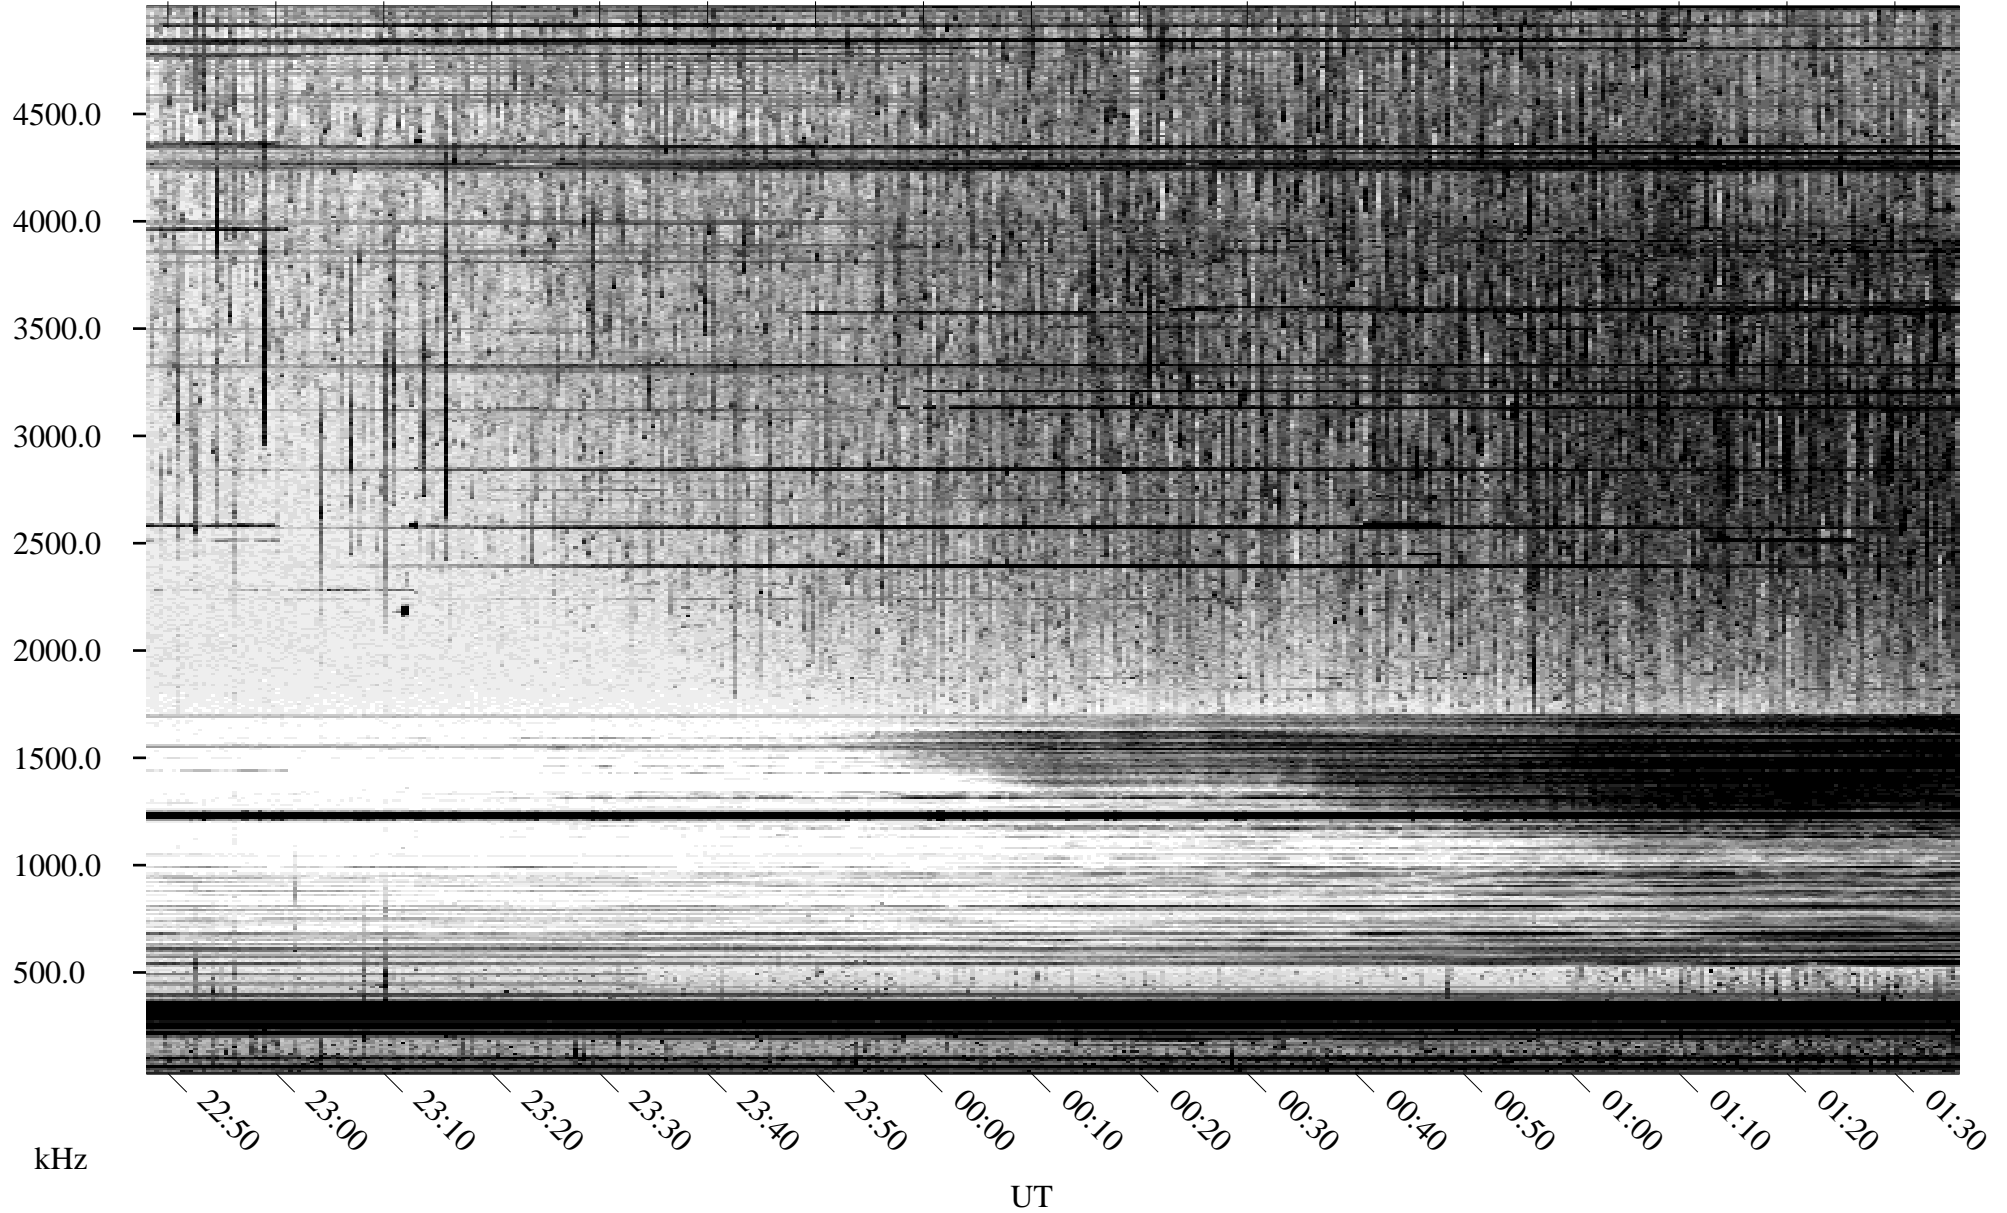

09/24/2004 Churchill, Manitoba

Linear Scale Black = 161 White = 15

ch04268l.r00m max_12

Page 1

09/24/2004 Churchill, Manitoba

Linear Scale Black = 161 White = 15

ch04268l.r00m max_12

Page 2

09/25/2004 Churchill, Manitoba

Linear Scale Black = 161 White = 15

ch04268l.r00m max_12

Page 3

09/25/2004 Churchill, Manitoba

Linear Scale Black = 161 White = 15

ch04268l.r00m max_12

Page 4

09/25/2004 Churchill, Manitoba

Linear Scale Black = 161 White = 15

ch04268l.r00m max_12

Page 5

09/25/2004 Churchill, Manitoba

Linear Scale Black = 161 White = 15

ch04268l.r00m max_12

Page 6

09/25/2004 Churchill, Manitoba

Linear Scale Black = 161 White = 15

ch04268l.r00m max_12

Page 7

09/25/2004 Churchill, Manitoba

Linear Scale Black = 161 White = 15

ch04268l.r00m max_12