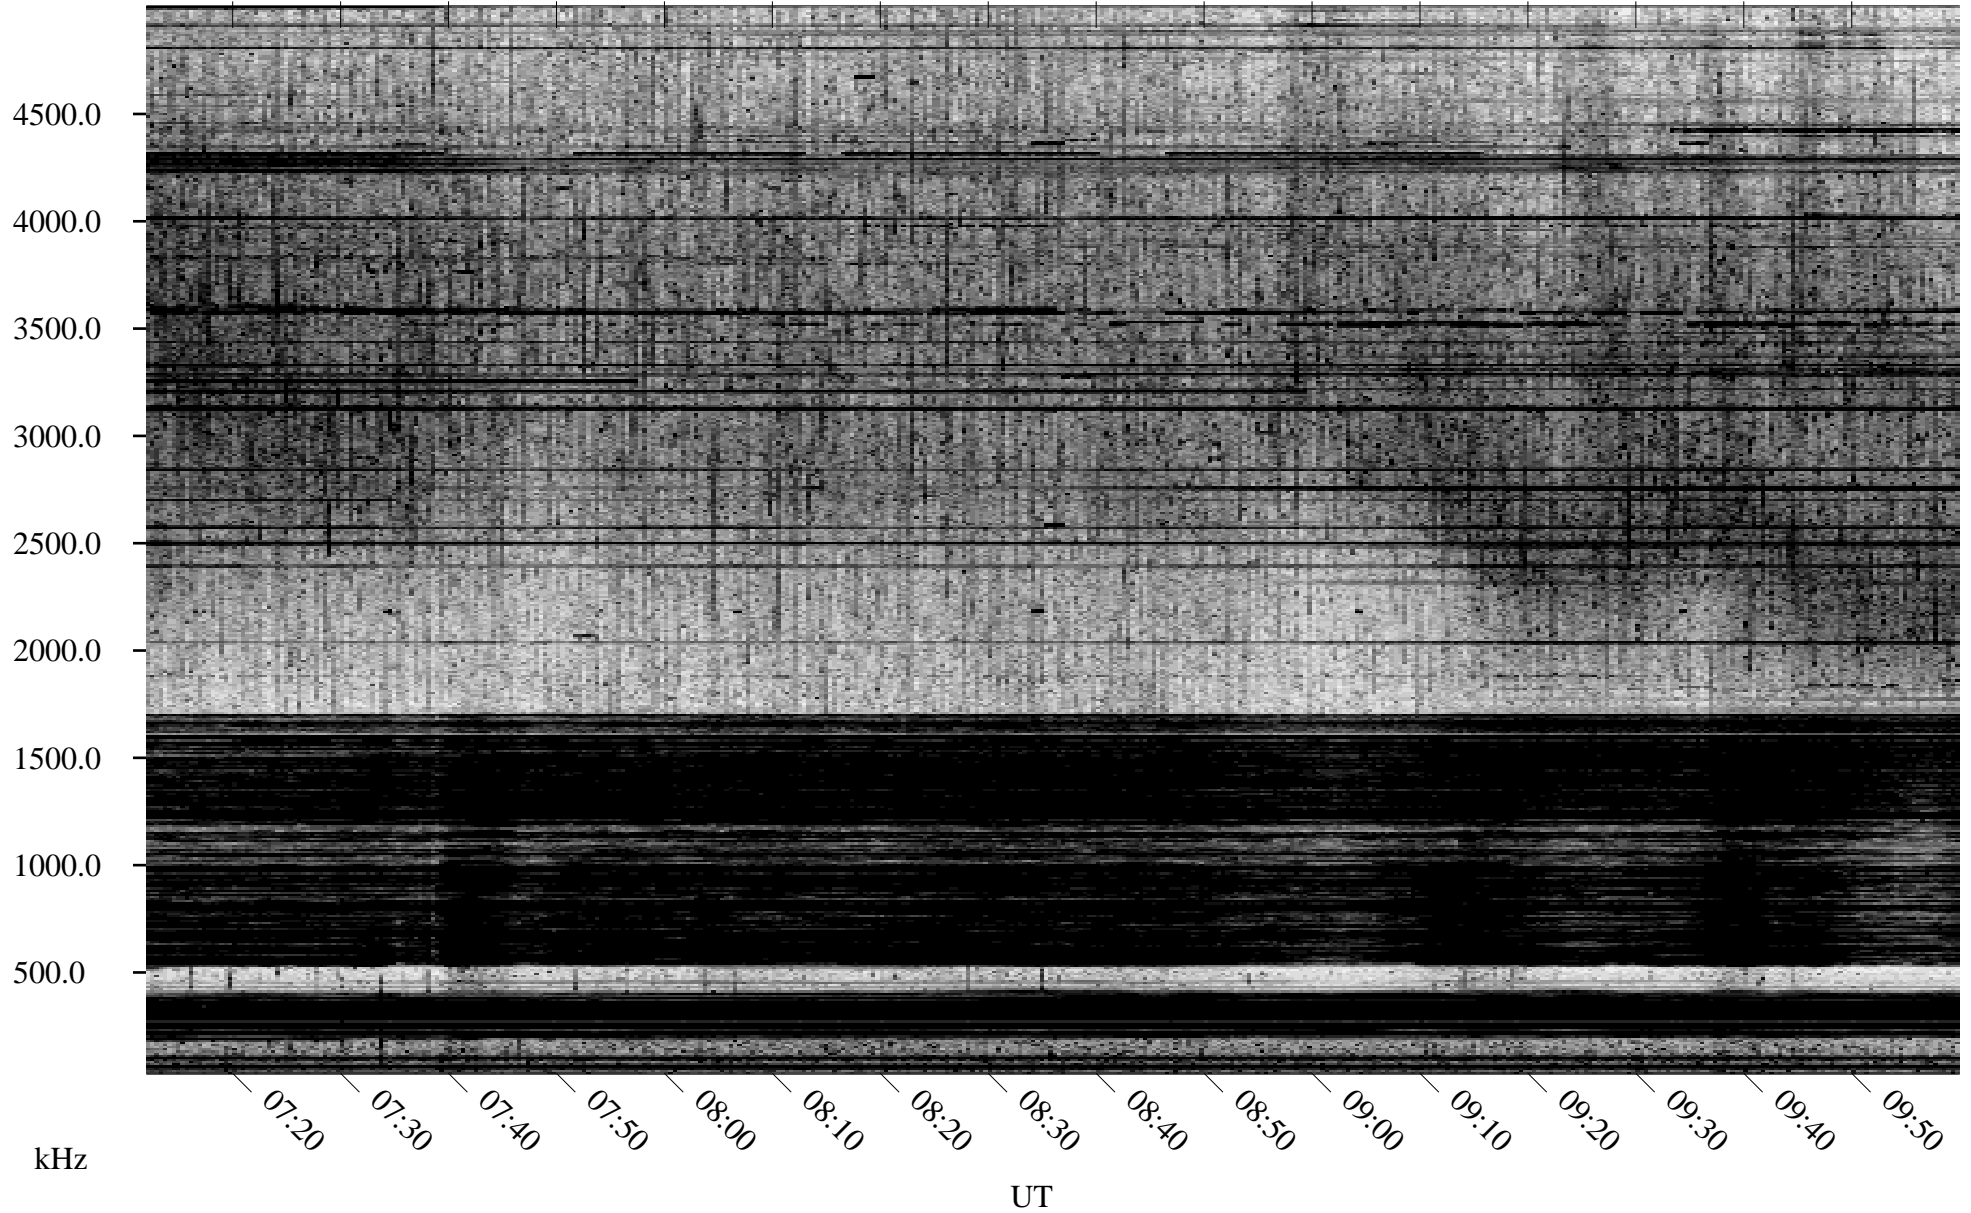

09/24/2004 Churchill, Manitoba

Linear Scale Black = 161 White = 15

ch04268l.r00m max_12

Page 1

09/24/2004 Churchill, Manitoba

Linear Scale Black = 161 White = 15

ch04268l.r00m max_12

Page 2

09/25/2004 Churchill, Manitoba

Linear Scale Black = 161 White = 15

ch04268l.r00m max_12

Page 3

09/25/2004 Churchill, Manitoba

Linear Scale Black = 161 White = 15

ch04268l.r00m max_12

Page 4

09/25/2004 Churchill, Manitoba

Linear Scale Black = 161 White = 15

ch04268l.r00m max_12

Page 5

09/25/2004 Churchill, Manitoba

Linear Scale Black = 161 White = 15

ch04268l.r00m max_12

Page 6

09/25/2004 Churchill, Manitoba

Linear Scale Black = 161 White = 15

ch04268l.r00m max_12

Page 7

09/25/2004 Churchill, Manitoba

Linear Scale Black = 161 White = 15

ch04268l.r00m max_12