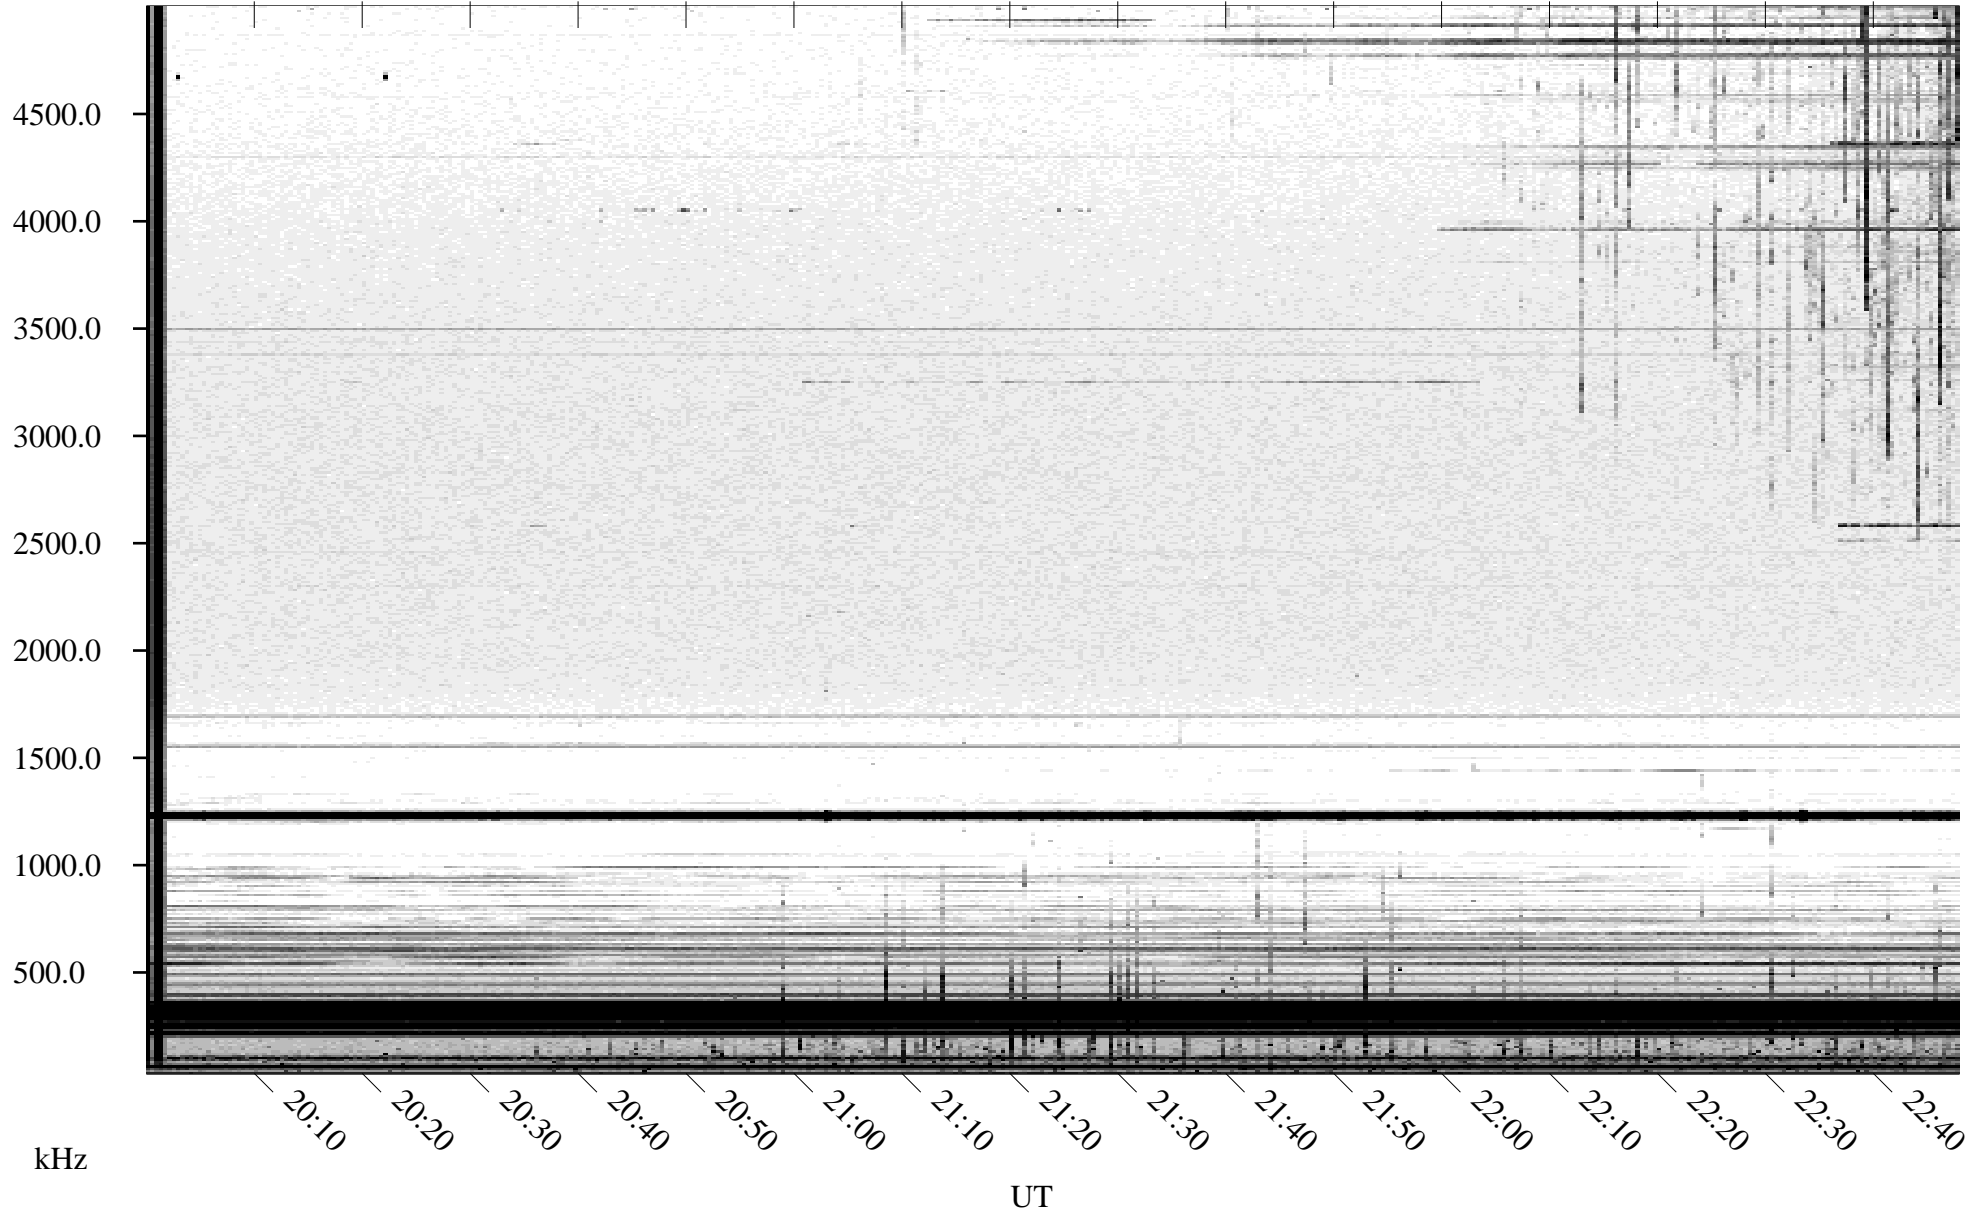

09/24/2004 Churchill, Manitoba

Linear Scale Black = 161 White = 15

ch04268l.r00m max_12

Page 1

09/24/2004 Churchill, Manitoba

Linear Scale Black = 161 White = 15

ch04268l.r00m max_12

Page 2

09/25/2004 Churchill, Manitoba

Linear Scale Black = 161 White = 15

ch04268l.r00m max_12

Page 3

09/25/2004 Churchill, Manitoba

Linear Scale Black = 161 White = 15

ch04268l.r00m max_12

Page 4

09/25/2004 Churchill, Manitoba

Linear Scale Black = 161 White = 15

ch04268l.r00m max_12

Page 5

09/25/2004 Churchill, Manitoba

Linear Scale Black = 161 White = 15

ch04268l.r00m max_12

Page 6

09/25/2004 Churchill, Manitoba

Linear Scale Black = 161 White = 15

ch04268l.r00m max_12

Page 7

09/25/2004 Churchill, Manitoba

Linear Scale Black = 161 White = 15

ch04268l.r00m max_12