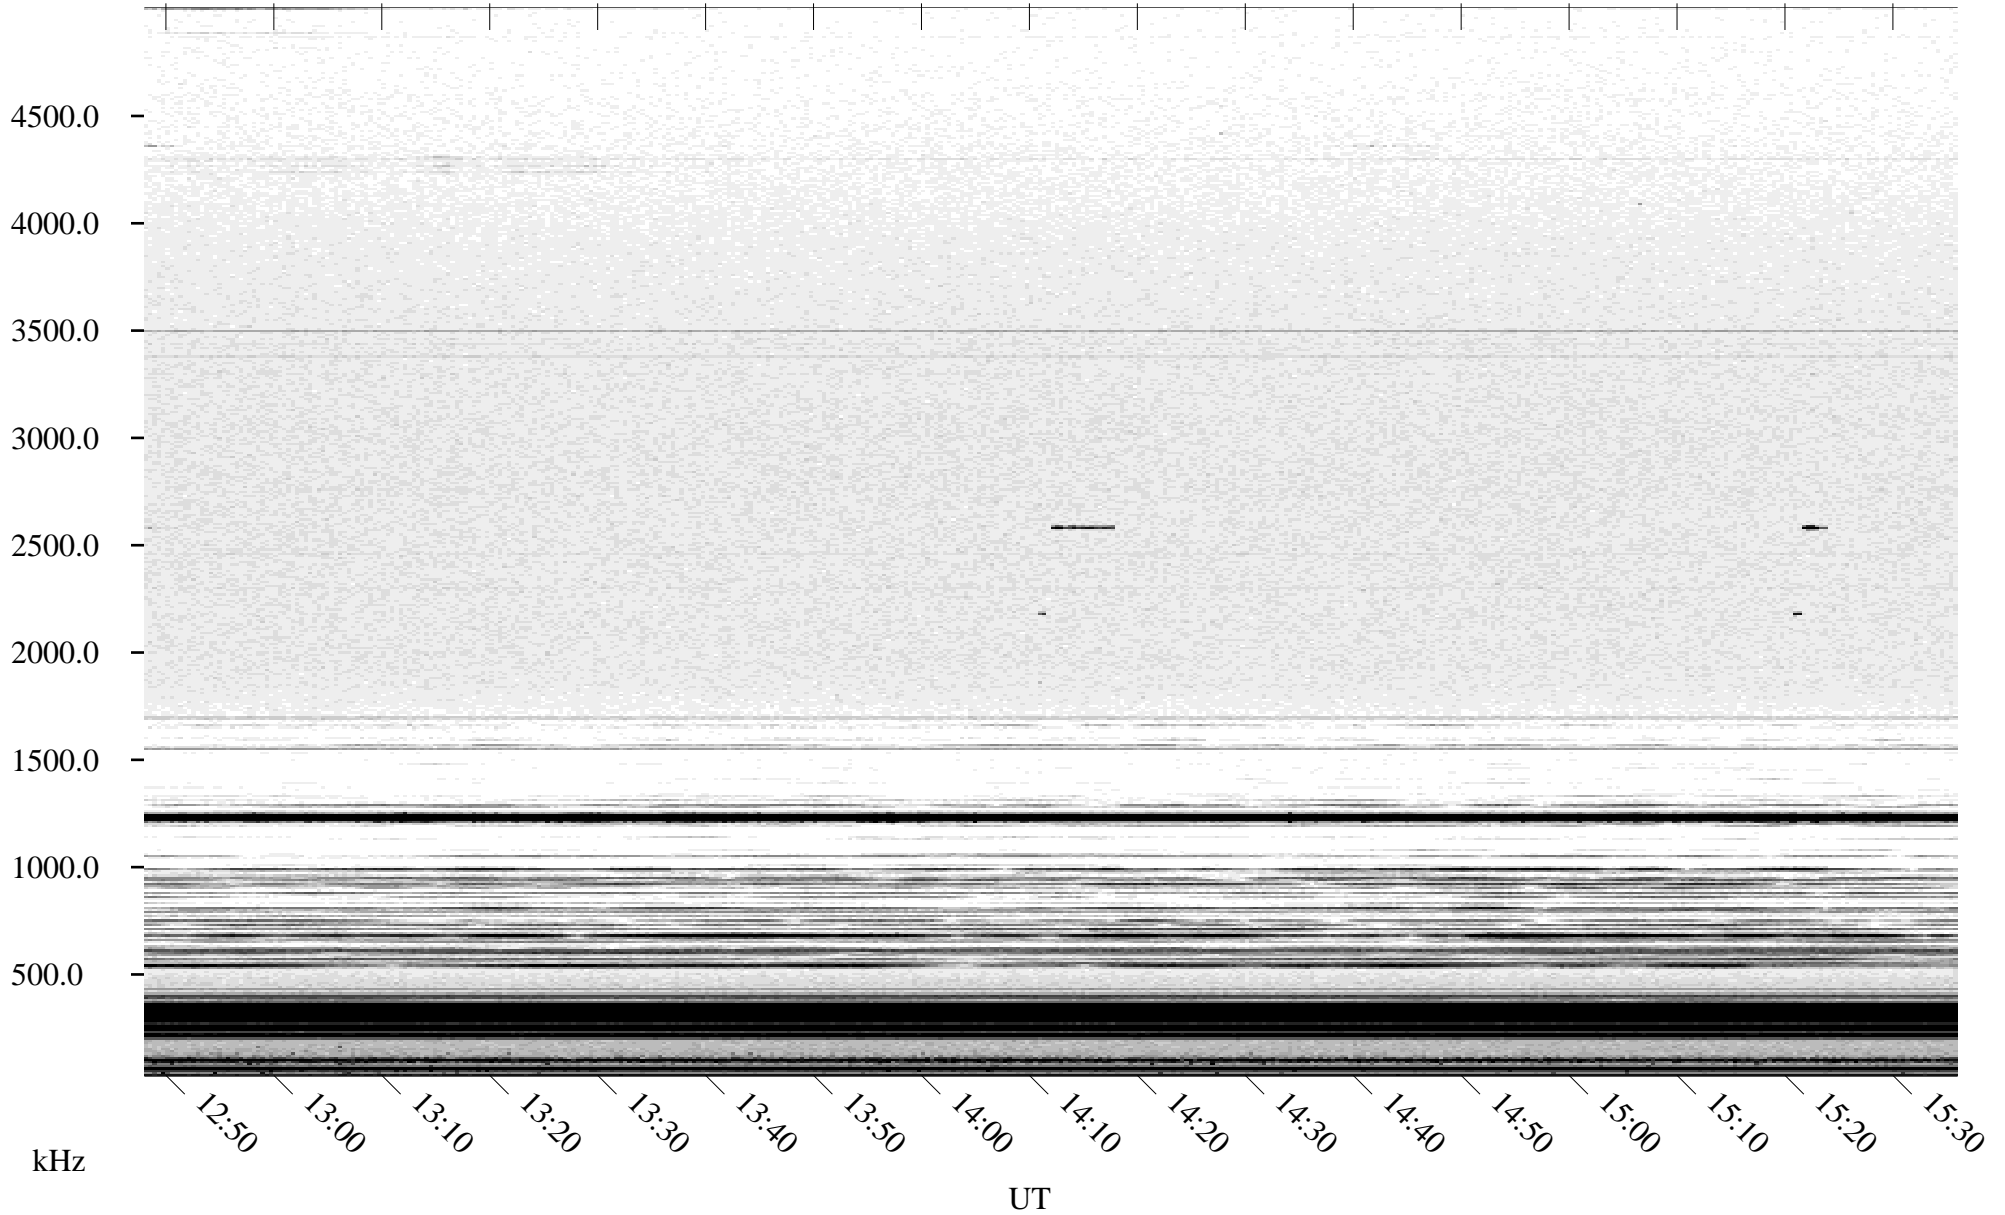

09/24/2004 Churchill, Manitoba

Linear Scale Black = 161 White = 15

ch04268l.r00m max_12

Page 1

09/24/2004 Churchill, Manitoba

Linear Scale Black = 161 White = 15

ch04268l.r00m max_12

Page 2

09/25/2004 Churchill, Manitoba

Linear Scale Black = 161 White = 15

ch04268l.r00m max_12

Page 3

09/25/2004 Churchill, Manitoba

Linear Scale Black = 161 White = 15

ch04268l.r00m max_12

Page 4

09/25/2004 Churchill, Manitoba

Linear Scale Black = 161 White = 15

ch04268l.r00m max_12

Page 5

09/25/2004 Churchill, Manitoba

Linear Scale Black = 161 White = 15

ch04268l.r00m max_12

Page 6

09/25/2004 Churchill, Manitoba

Linear Scale Black = 161 White = 15

ch04268l.r00m max_12

Page 7

09/25/2004 Churchill, Manitoba

Linear Scale Black = 161 White = 15

ch04268l.r00m max_12