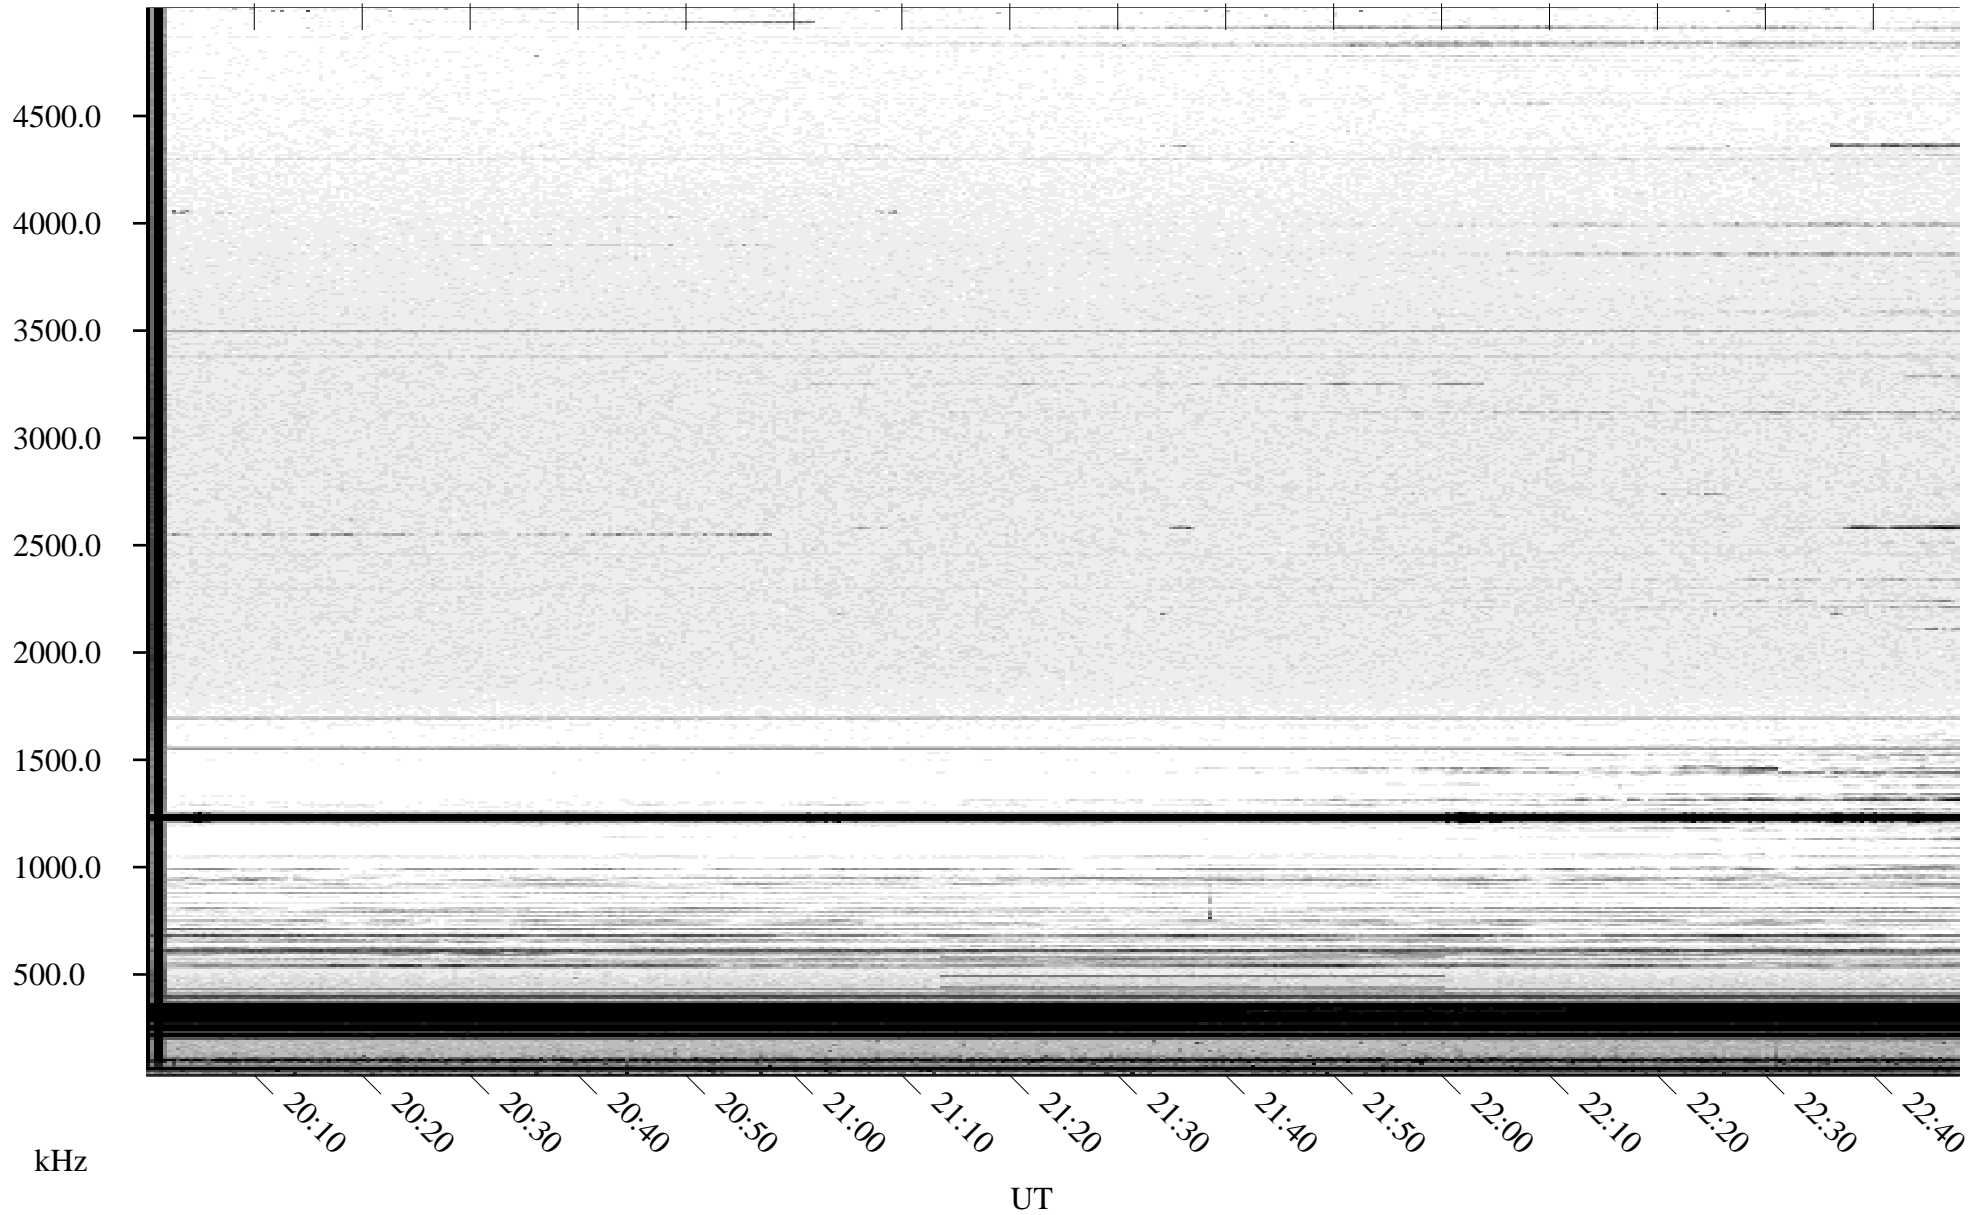

09/25/2004 Churchill, Manitoba

Linear Scale Black = 161 White = 15

ch04269l.r00m max_12

Page 1

09/25/2004 Churchill, Manitoba

Linear Scale Black = 161 White = 15

ch04269l.r00m max_12

Page 2

09/26/2004 Churchill, Manitoba

Linear Scale Black = 161 White = 15

ch04269l.r00m max_12

Page 3

09/26/2004 Churchill, Manitoba

Linear Scale Black = 161 White = 15

ch04269l.r00m max_12

Page 4

09/26/2004 Churchill, Manitoba

Linear Scale Black = 161 White = 15

ch04269l.r00m max_12

Page 5

09/26/2004 Churchill, Manitoba

Linear Scale Black = 161 White = 15

ch04269l.r00m max_12

Page 6

09/26/2004 Churchill, Manitoba

Linear Scale Black = 161 White = 15

ch04269l.r00m max_12

Page 7

09/26/2004 Churchill, Manitoba

Linear Scale Black = 161 White = 15

ch04269l.r00m max_12