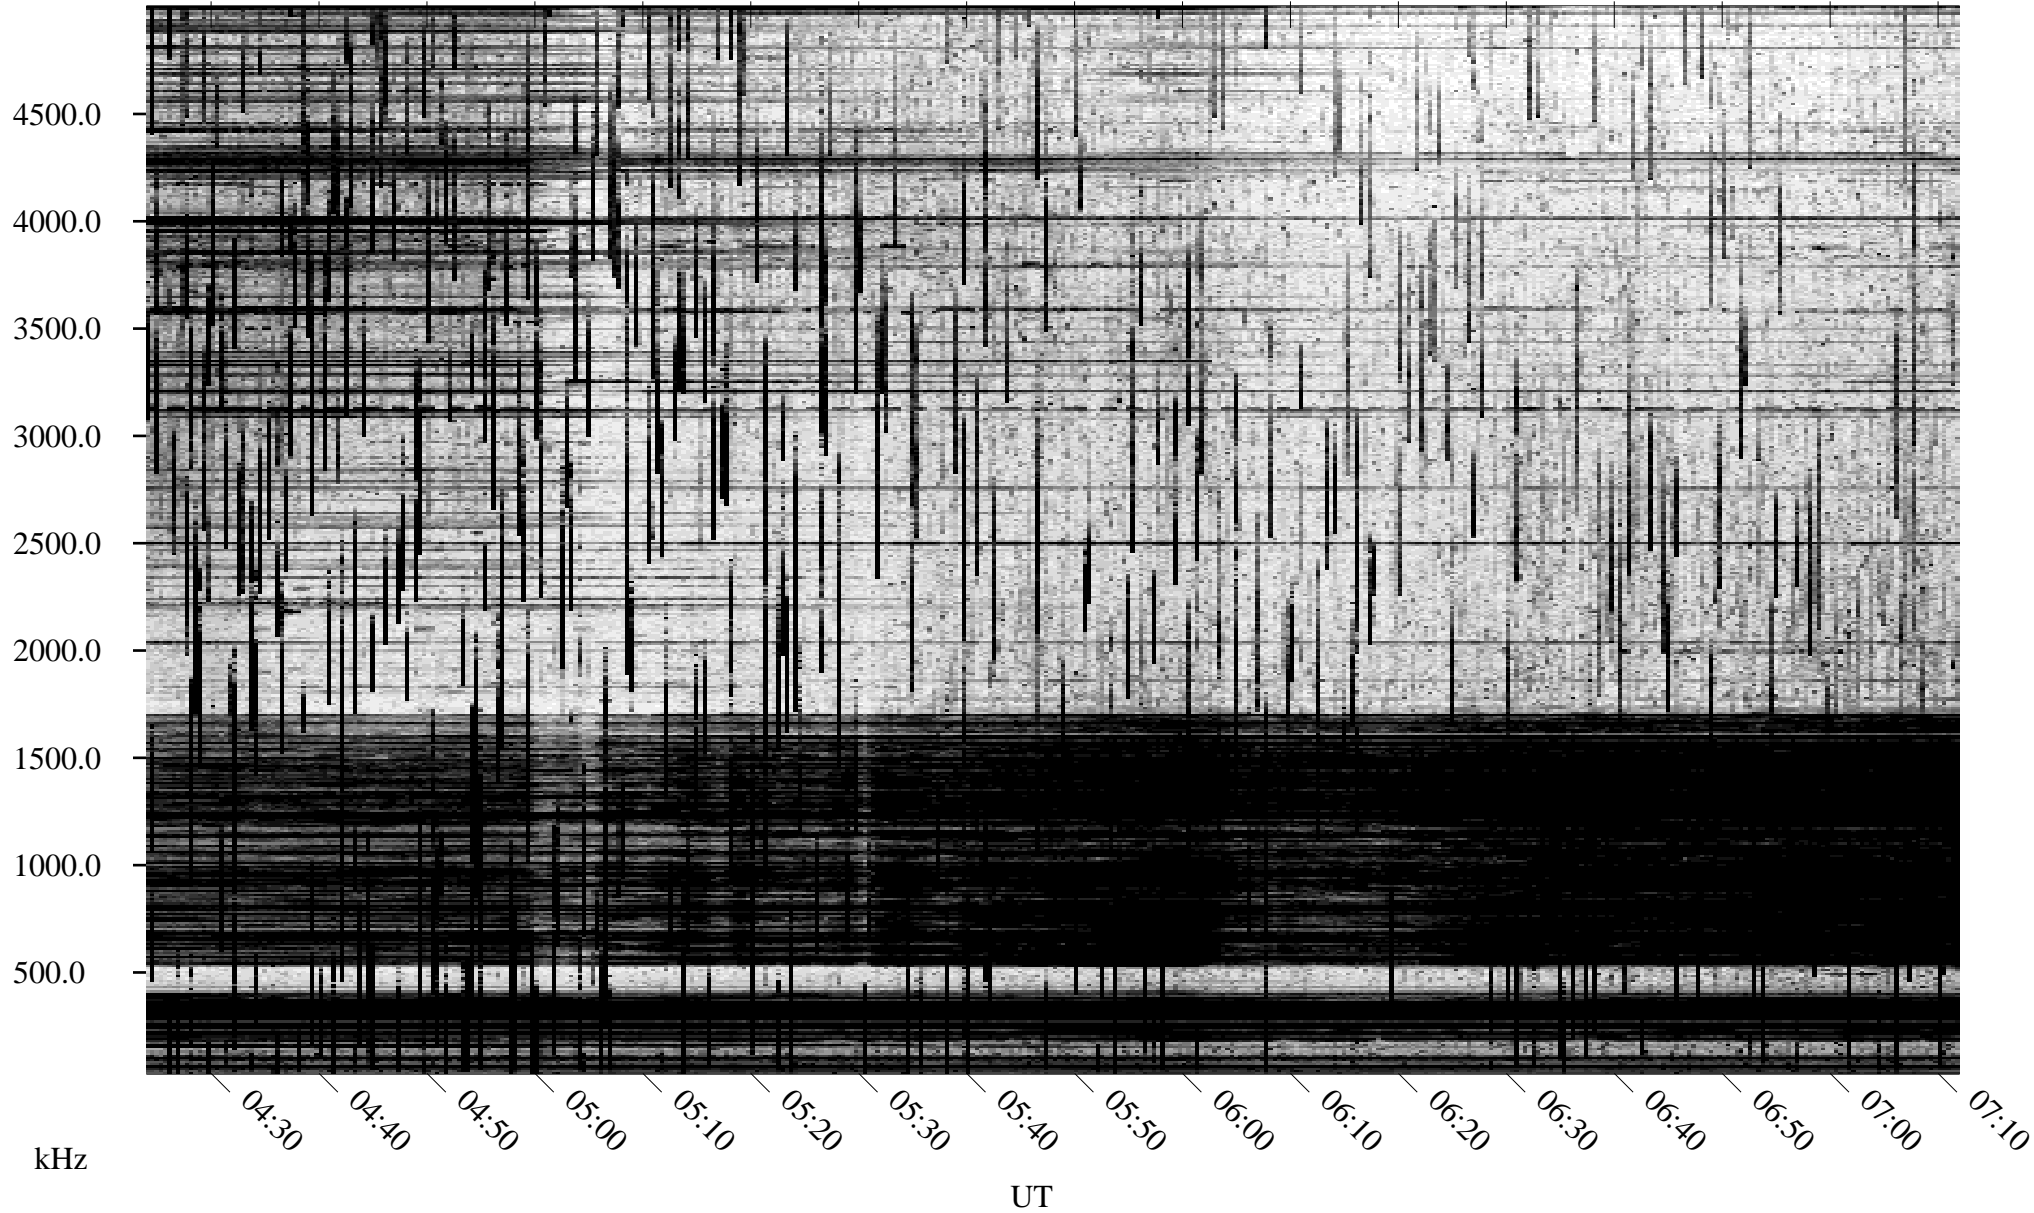

09/25/2004 Churchill, Manitoba

Linear Scale Black = 161 White = 15

ch04269l.r00m max_12

Page 1

09/25/2004 Churchill, Manitoba

Linear Scale Black = 161 White = 15

ch04269l.r00m max_12

Page 2

09/26/2004 Churchill, Manitoba

Linear Scale Black = 161 White = 15

ch04269l.r00m max_12

Page 3

09/26/2004 Churchill, Manitoba

Linear Scale Black = 161 White = 15

ch04269l.r00m max_12

Page 4

09/26/2004 Churchill, Manitoba

Linear Scale Black = 161 White = 15

ch04269l.r00m max_12

Page 5

09/26/2004 Churchill, Manitoba

Linear Scale Black = 161 White = 15

ch04269l.r00m max_12

Page 6

09/26/2004 Churchill, Manitoba

Linear Scale Black = 161 White = 15

ch04269l.r00m max_12

Page 7

09/26/2004 Churchill, Manitoba

Linear Scale Black = 161 White = 15

ch04269l.r00m max_12