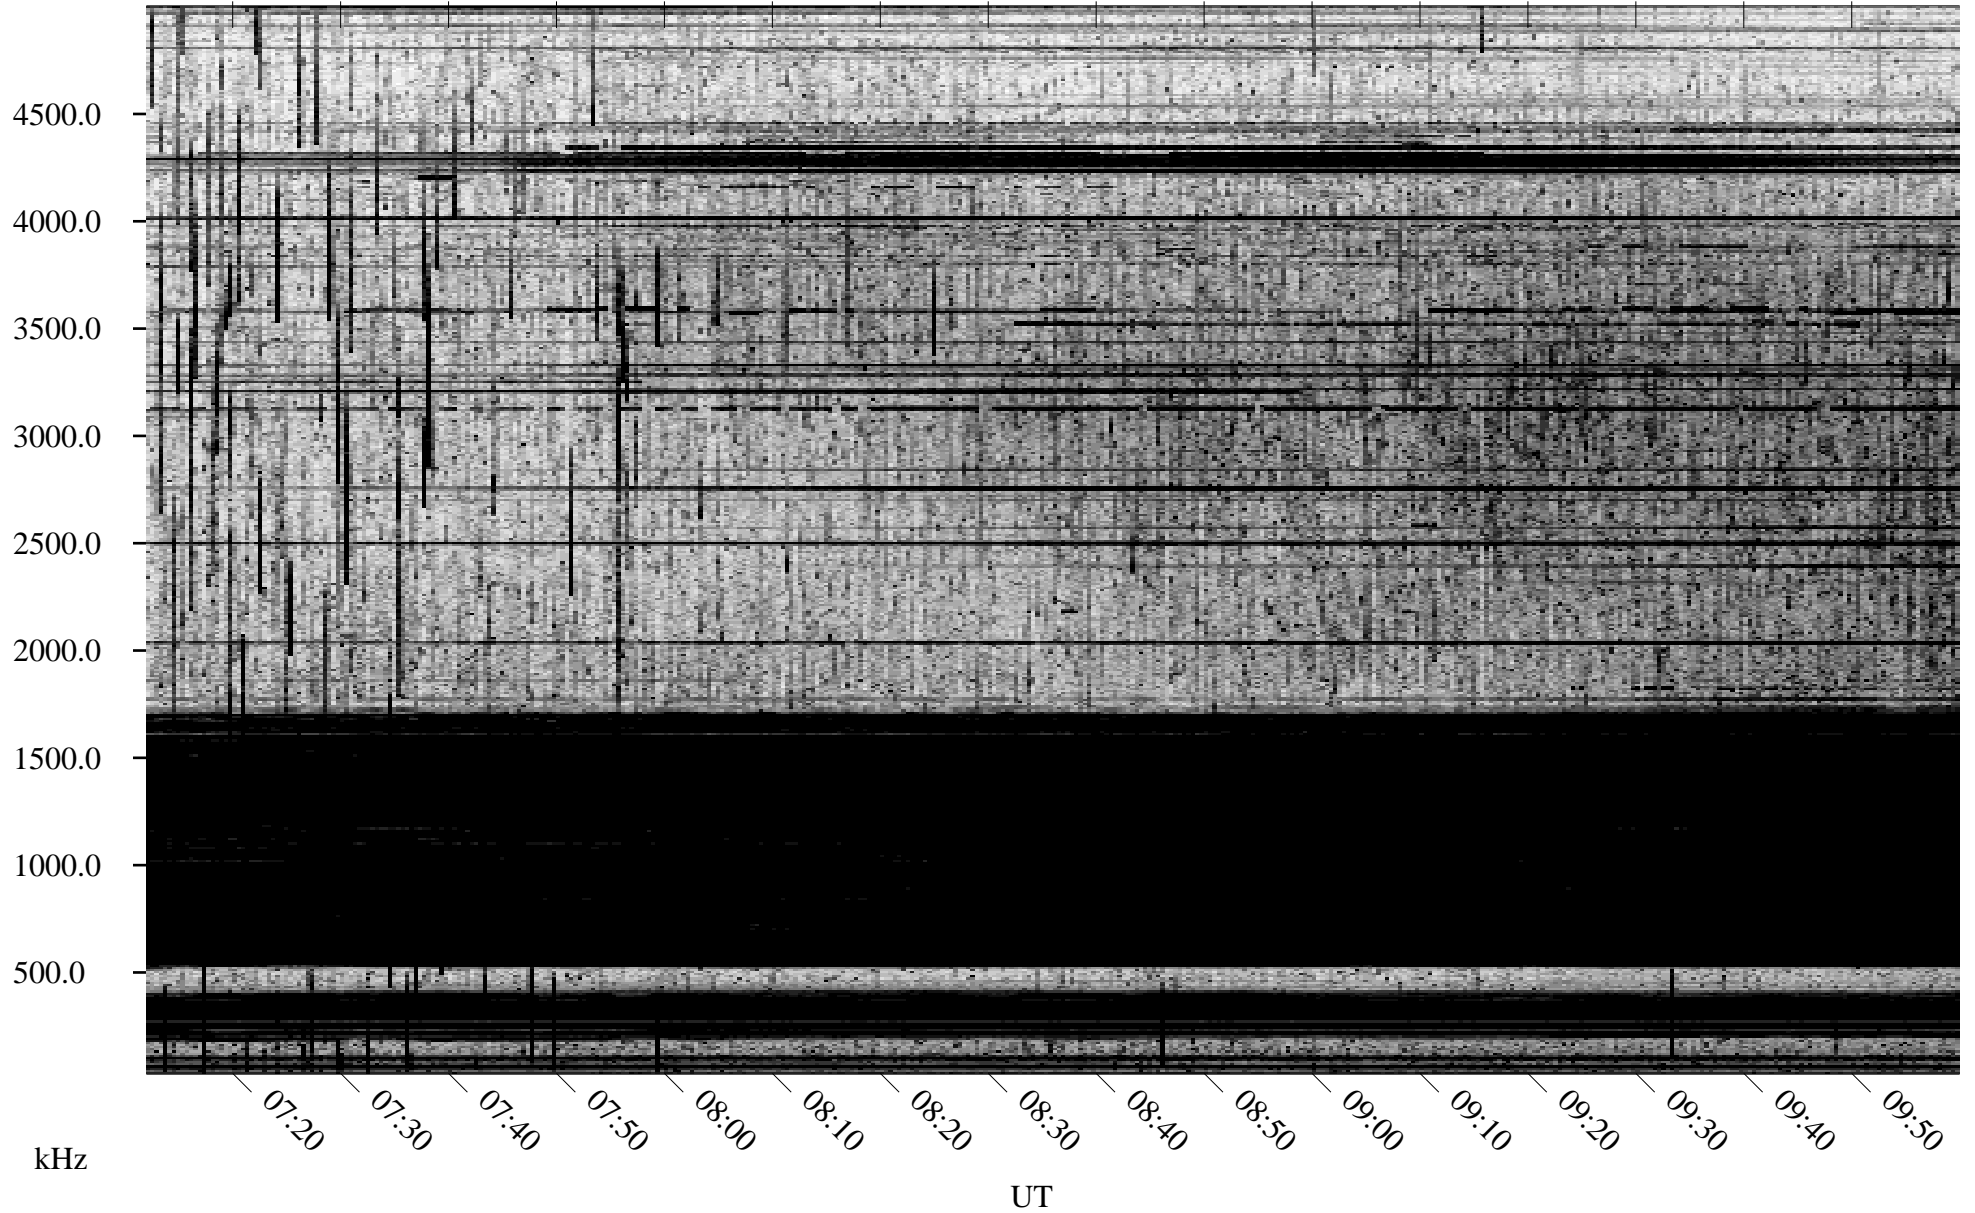

09/25/2004 Churchill, Manitoba

Linear Scale Black = 161 White = 15

ch04269l.r00m max_12

Page 1

09/25/2004 Churchill, Manitoba

Linear Scale Black = 161 White = 15

ch04269l.r00m max_12

Page 2

09/26/2004 Churchill, Manitoba

Linear Scale Black = 161 White = 15

ch04269l.r00m max_12

Page 3

09/26/2004 Churchill, Manitoba

Linear Scale Black = 161 White = 15

ch04269l.r00m max_12

Page 4

09/26/2004 Churchill, Manitoba

Linear Scale Black = 161 White = 15

ch04269l.r00m max_12

Page 5

09/26/2004 Churchill, Manitoba

Linear Scale Black = 161 White = 15

ch04269l.r00m max_12

Page 6

09/26/2004 Churchill, Manitoba

Linear Scale Black = 161 White = 15

ch04269l.r00m max_12

Page 7

09/26/2004 Churchill, Manitoba

Linear Scale Black = 161 White = 15

ch04269l.r00m max_12