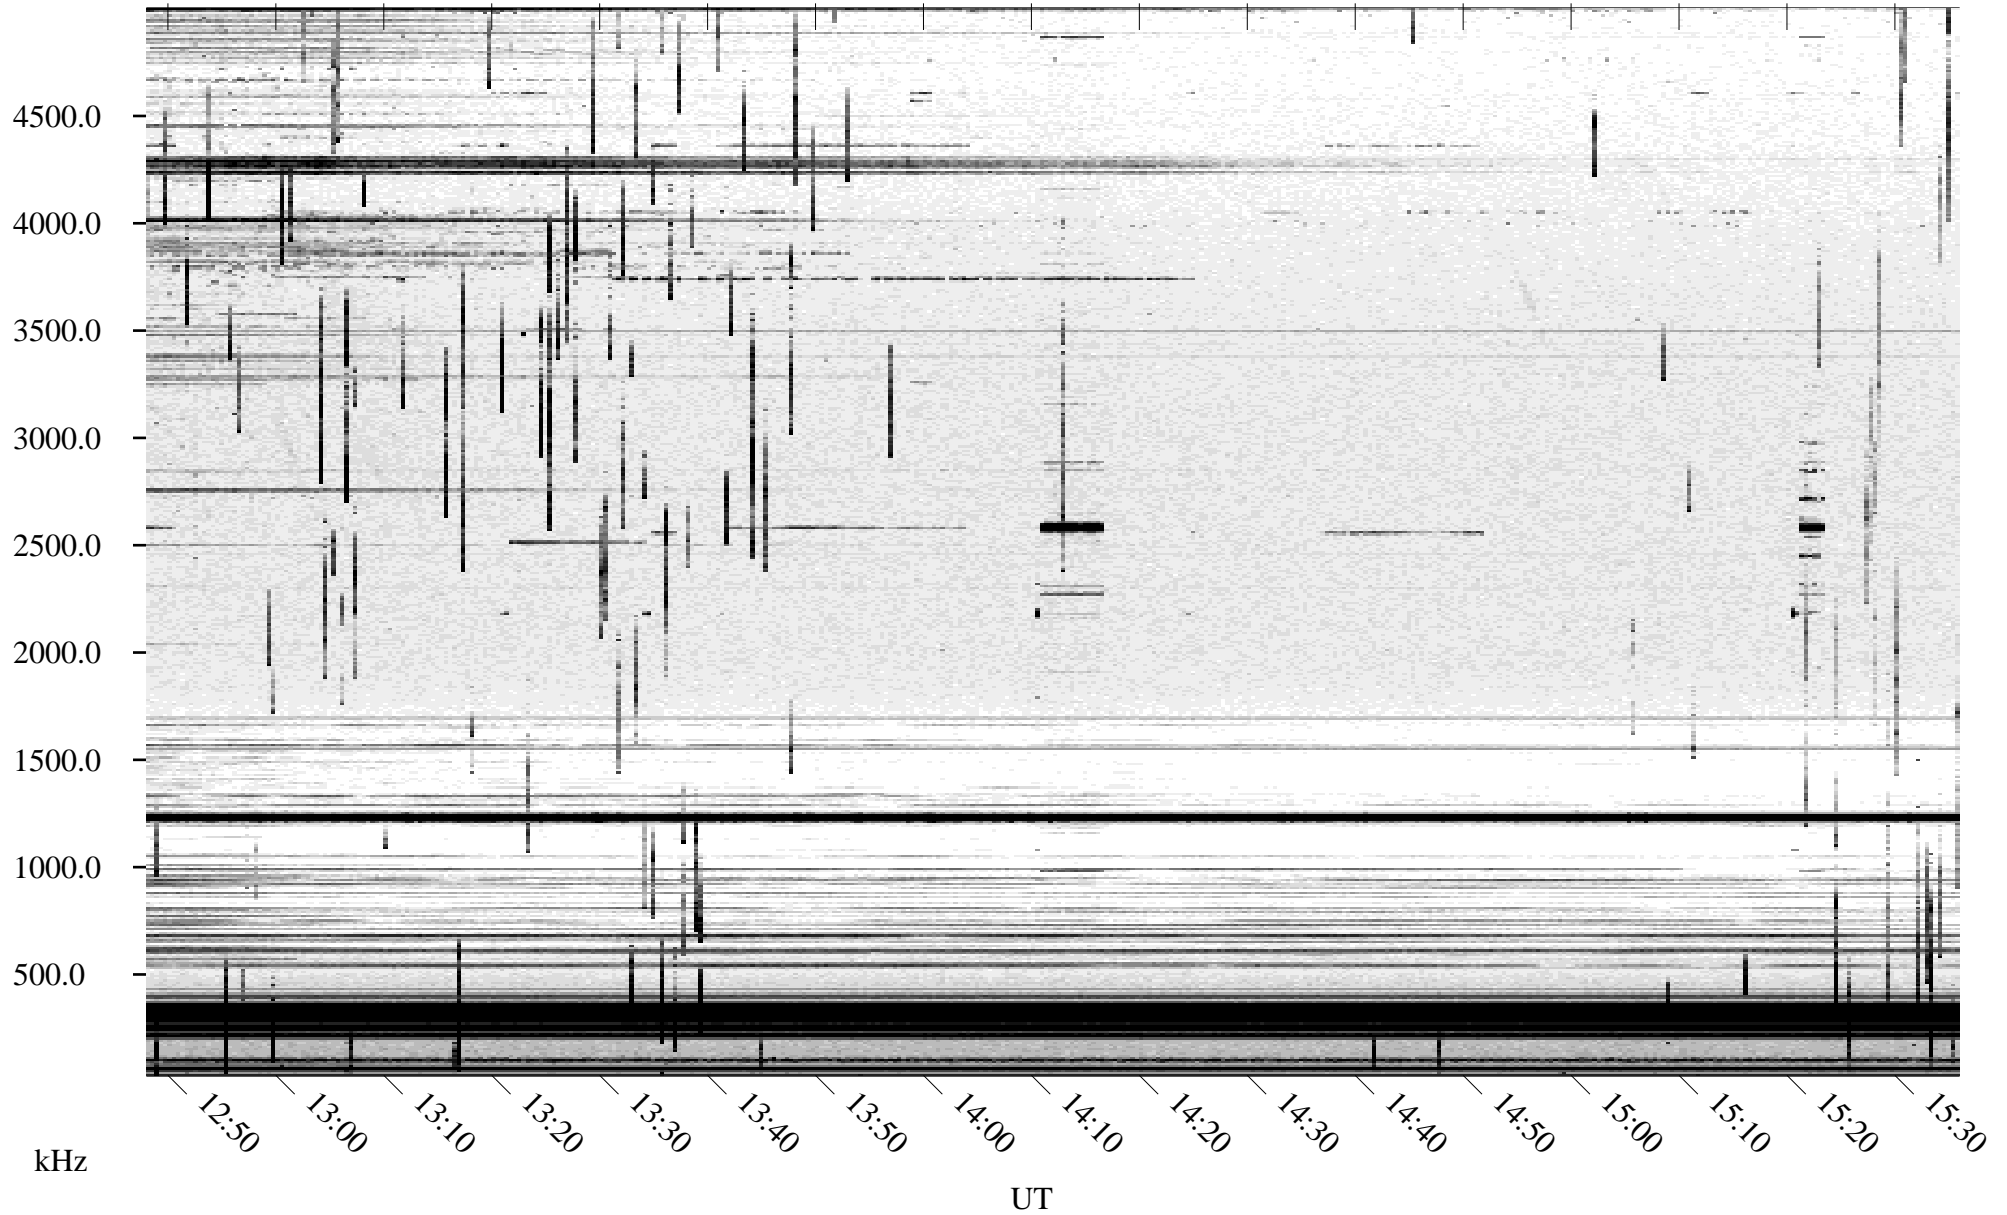

09/25/2004 Churchill, Manitoba

Linear Scale Black = 161 White = 15

ch04269l.r00m max_12

Page 1

09/25/2004 Churchill, Manitoba

Linear Scale Black = 161 White = 15

ch04269l.r00m max_12

Page 2

09/26/2004 Churchill, Manitoba

Linear Scale Black = 161 White = 15

ch04269l.r00m max_12

Page 3

09/26/2004 Churchill, Manitoba

Linear Scale Black = 161 White = 15

ch04269l.r00m max_12

Page 4

09/26/2004 Churchill, Manitoba

Linear Scale Black = 161 White = 15

ch04269l.r00m max_12

Page 5

09/26/2004 Churchill, Manitoba

Linear Scale Black = 161 White = 15

ch04269l.r00m max_12

Page 6

09/26/2004 Churchill, Manitoba

Linear Scale Black = 161 White = 15

ch04269l.r00m max_12

Page 7

09/26/2004 Churchill, Manitoba

Linear Scale Black = 161 White = 15

ch04269l.r00m max_12