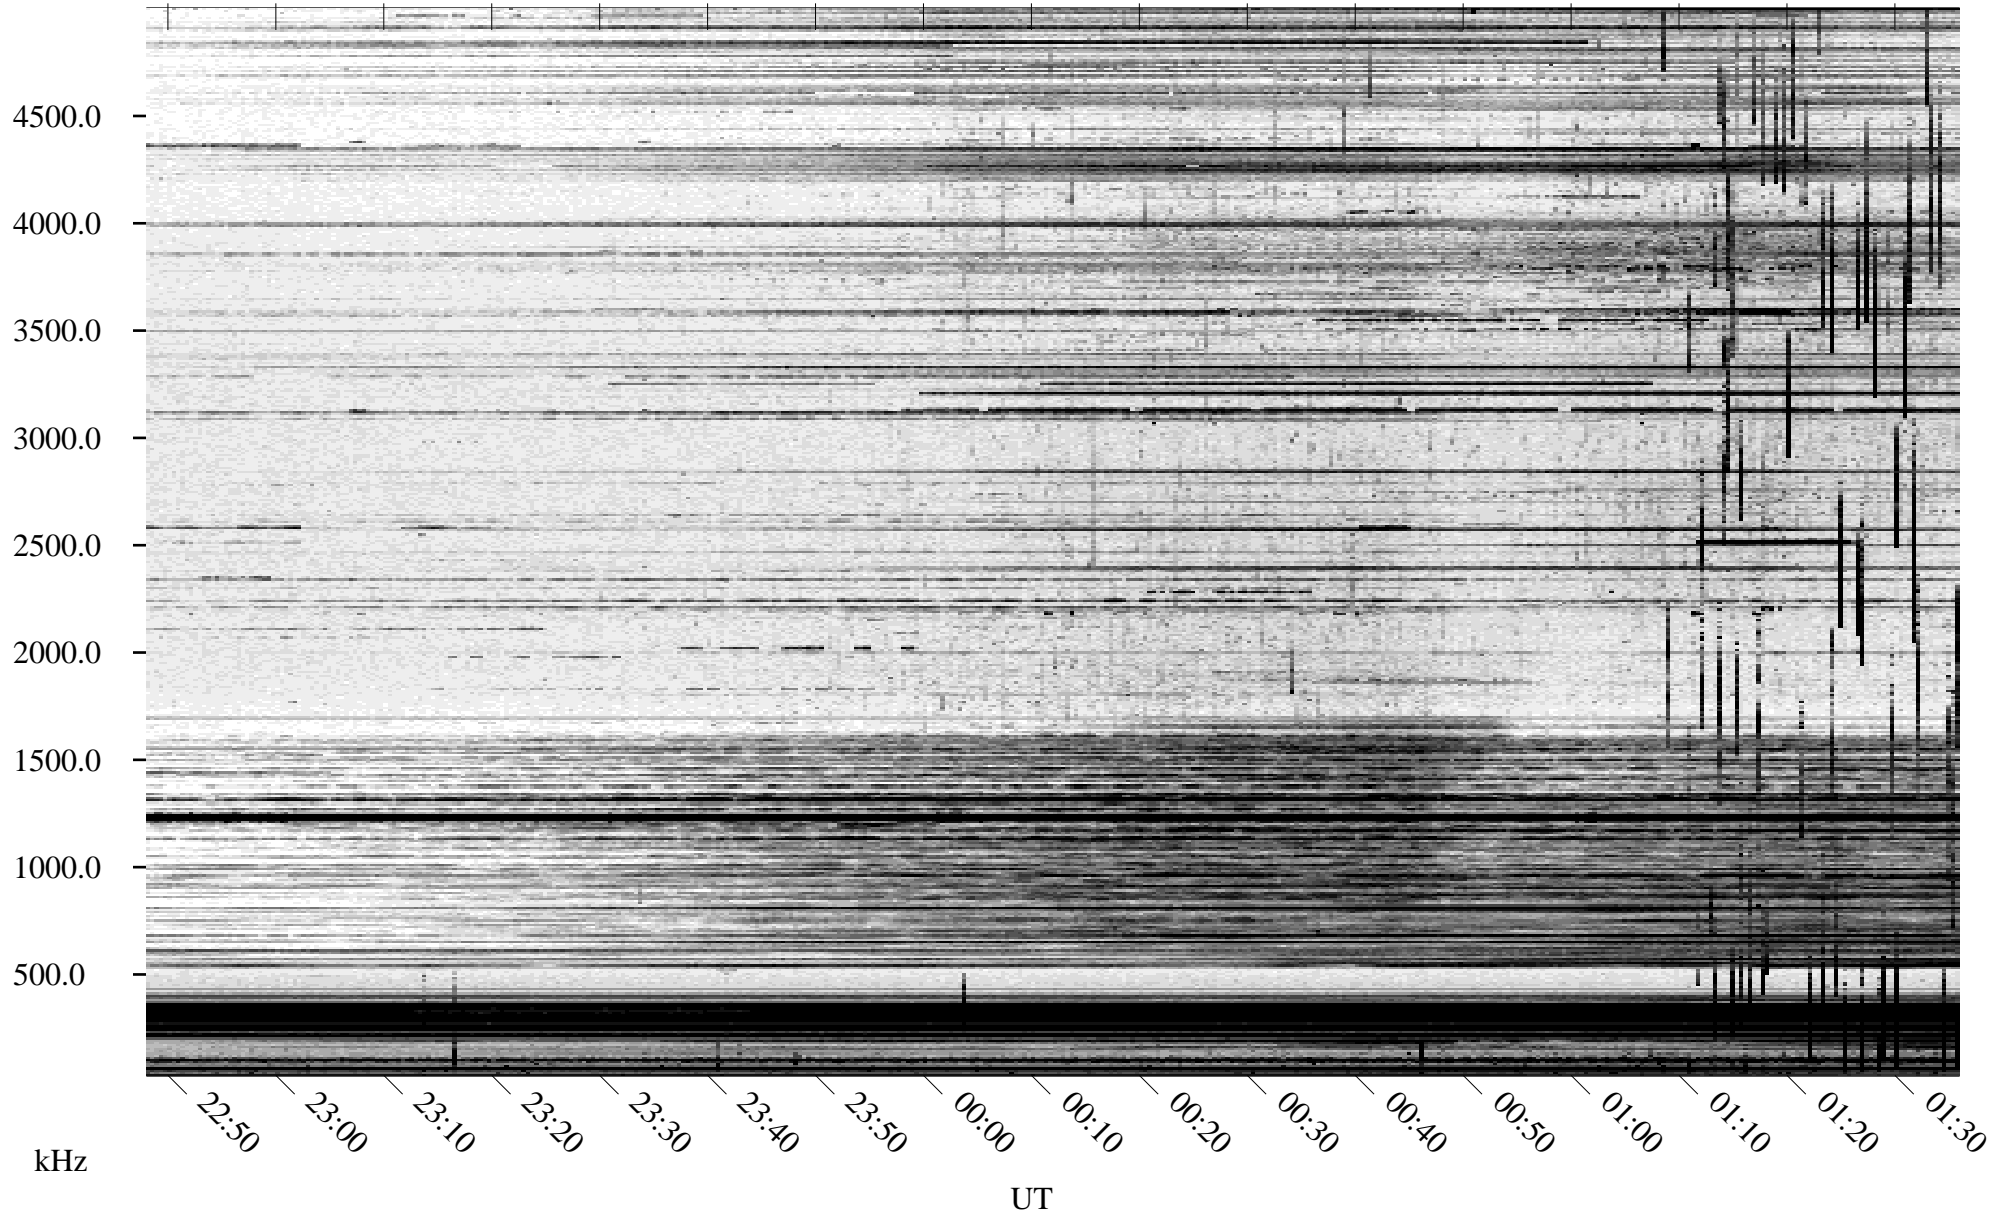

09/25/2004 Churchill, Manitoba

Linear Scale Black = 161 White = 15

ch04269l.r00m max_12

Page 1

09/25/2004 Churchill, Manitoba

Linear Scale Black = 161 White = 15

ch04269l.r00m max_12

Page 2

09/26/2004 Churchill, Manitoba

Linear Scale Black = 161 White = 15

ch04269l.r00m max_12

Page 3

09/26/2004 Churchill, Manitoba

Linear Scale Black = 161 White = 15

ch04269l.r00m max_12

Page 4

09/26/2004 Churchill, Manitoba

Linear Scale Black = 161 White = 15

ch04269l.r00m max_12

Page 5

09/26/2004 Churchill, Manitoba

Linear Scale Black = 161 White = 15

ch04269l.r00m max_12

Page 6

09/26/2004 Churchill, Manitoba

Linear Scale Black = 161 White = 15

ch04269l.r00m max_12

Page 7

09/26/2004 Churchill, Manitoba

Linear Scale Black = 161 White = 15

ch04269l.r00m max_12