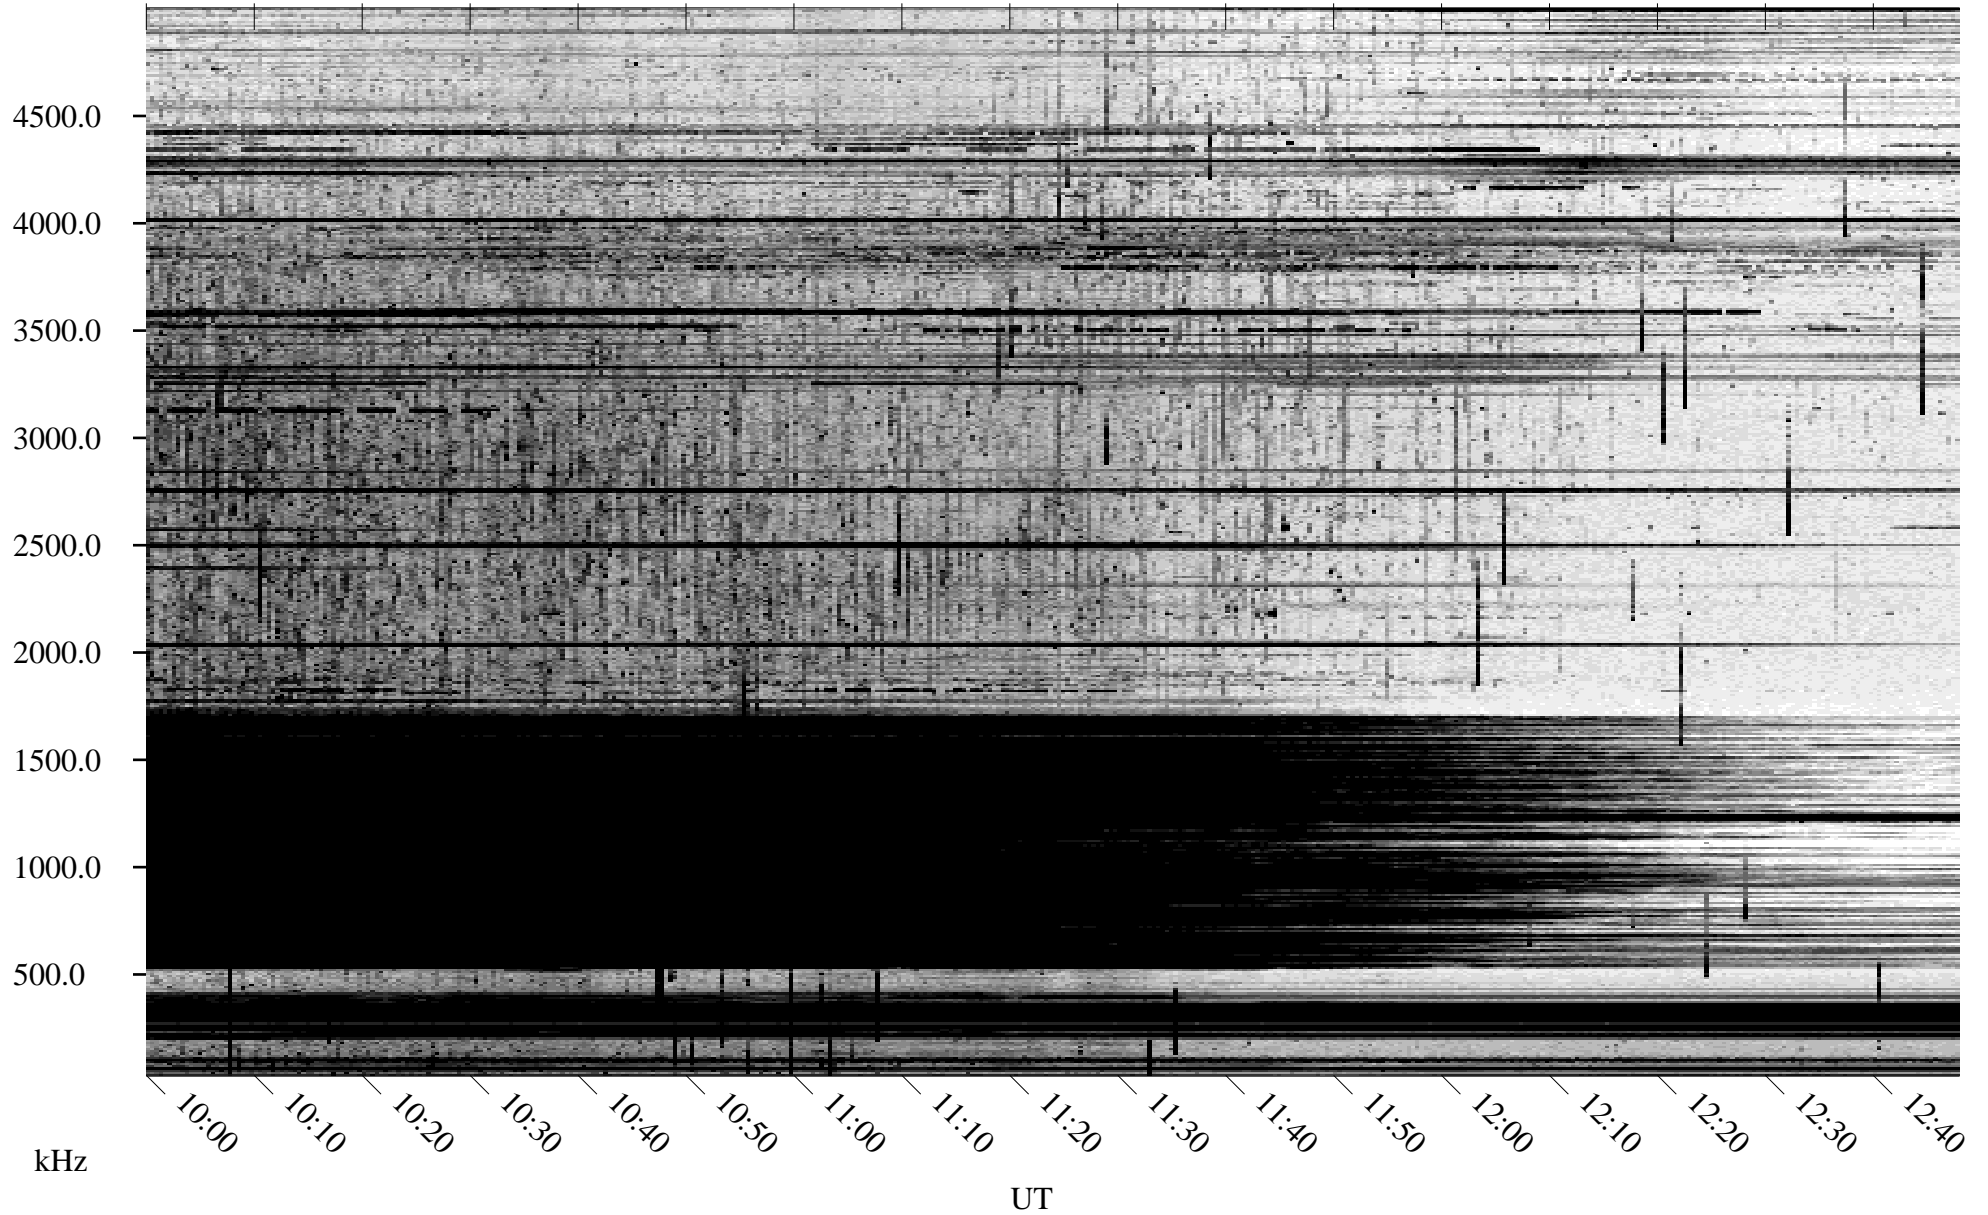

09/25/2004 Churchill, Manitoba

Linear Scale Black = 161 White = 15

ch04269l.r00m max_12

Page 1

09/25/2004 Churchill, Manitoba

Linear Scale Black = 161 White = 15

ch04269l.r00m max_12

Page 2

09/26/2004 Churchill, Manitoba

Linear Scale Black = 161 White = 15

ch04269l.r00m max_12

Page 3

09/26/2004 Churchill, Manitoba

Linear Scale Black = 161 White = 15

ch04269l.r00m max_12

Page 4

09/26/2004 Churchill, Manitoba

Linear Scale Black = 161 White = 15

ch04269l.r00m max_12

Page 5

09/26/2004 Churchill, Manitoba

Linear Scale Black = 161 White = 15

ch04269l.r00m max_12

Page 6

09/26/2004 Churchill, Manitoba

Linear Scale Black = 161 White = 15

ch04269l.r00m max_12

Page 7

09/26/2004 Churchill, Manitoba

Linear Scale Black = 161 White = 15

ch04269l.r00m max_12