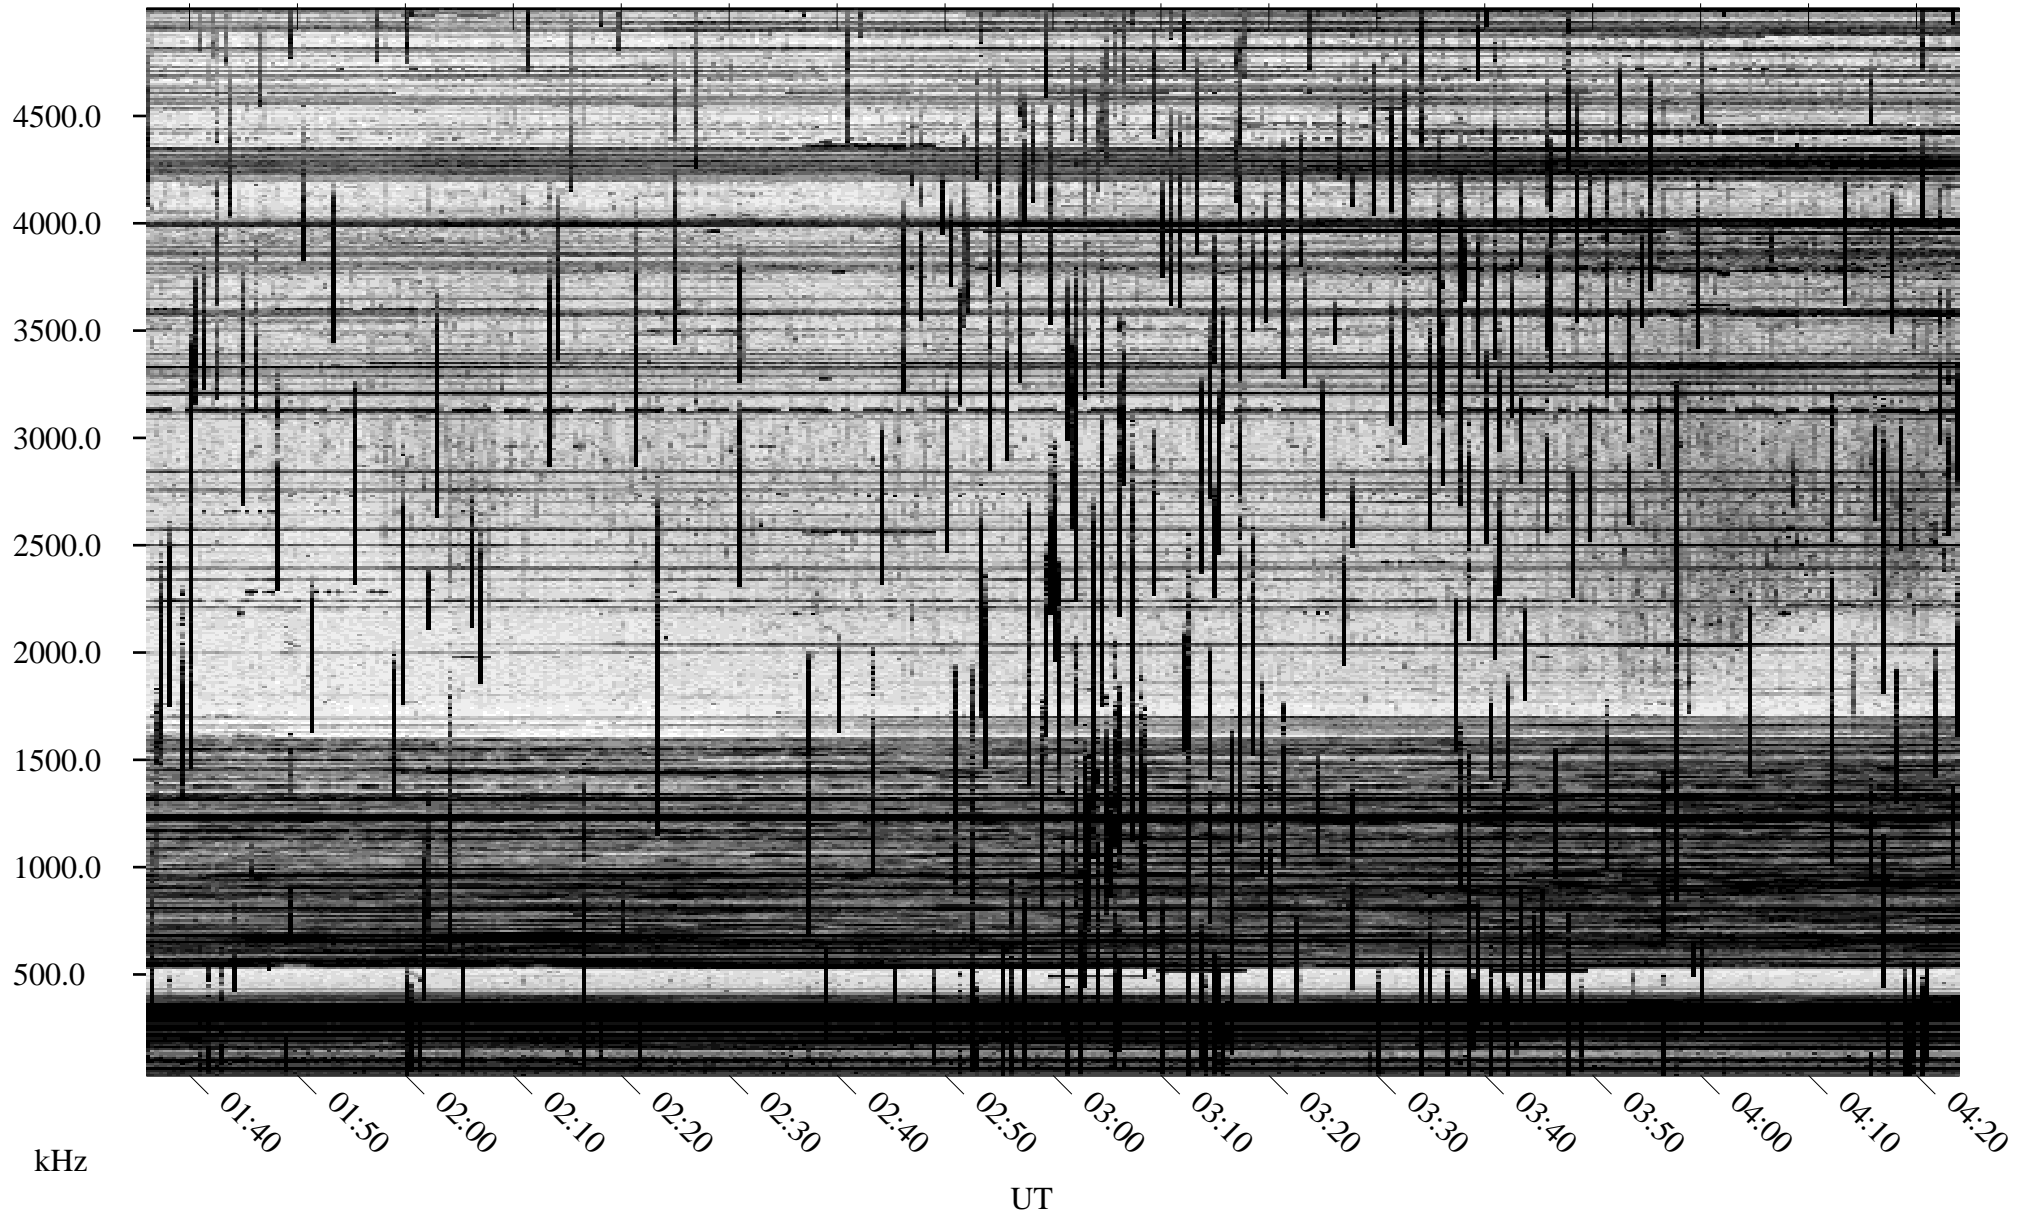

09/25/2004 Churchill, Manitoba

Linear Scale Black = 161 White = 15

ch04269l.r00m max_12

Page 1

09/25/2004 Churchill, Manitoba

Linear Scale Black = 161 White = 15

ch04269l.r00m max_12

Page 2

09/26/2004 Churchill, Manitoba

Linear Scale Black = 161 White = 15

ch04269l.r00m max_12

Page 3

09/26/2004 Churchill, Manitoba

Linear Scale Black = 161 White = 15

ch04269l.r00m max_12

Page 4

09/26/2004 Churchill, Manitoba

Linear Scale Black = 161 White = 15

ch04269l.r00m max_12

Page 5

09/26/2004 Churchill, Manitoba

Linear Scale Black = 161 White = 15

ch04269l.r00m max_12

Page 6

09/26/2004 Churchill, Manitoba

Linear Scale Black = 161 White = 15

ch04269l.r00m max_12

Page 7

09/26/2004 Churchill, Manitoba

Linear Scale Black = 161 White = 15

ch04269l.r00m max_12