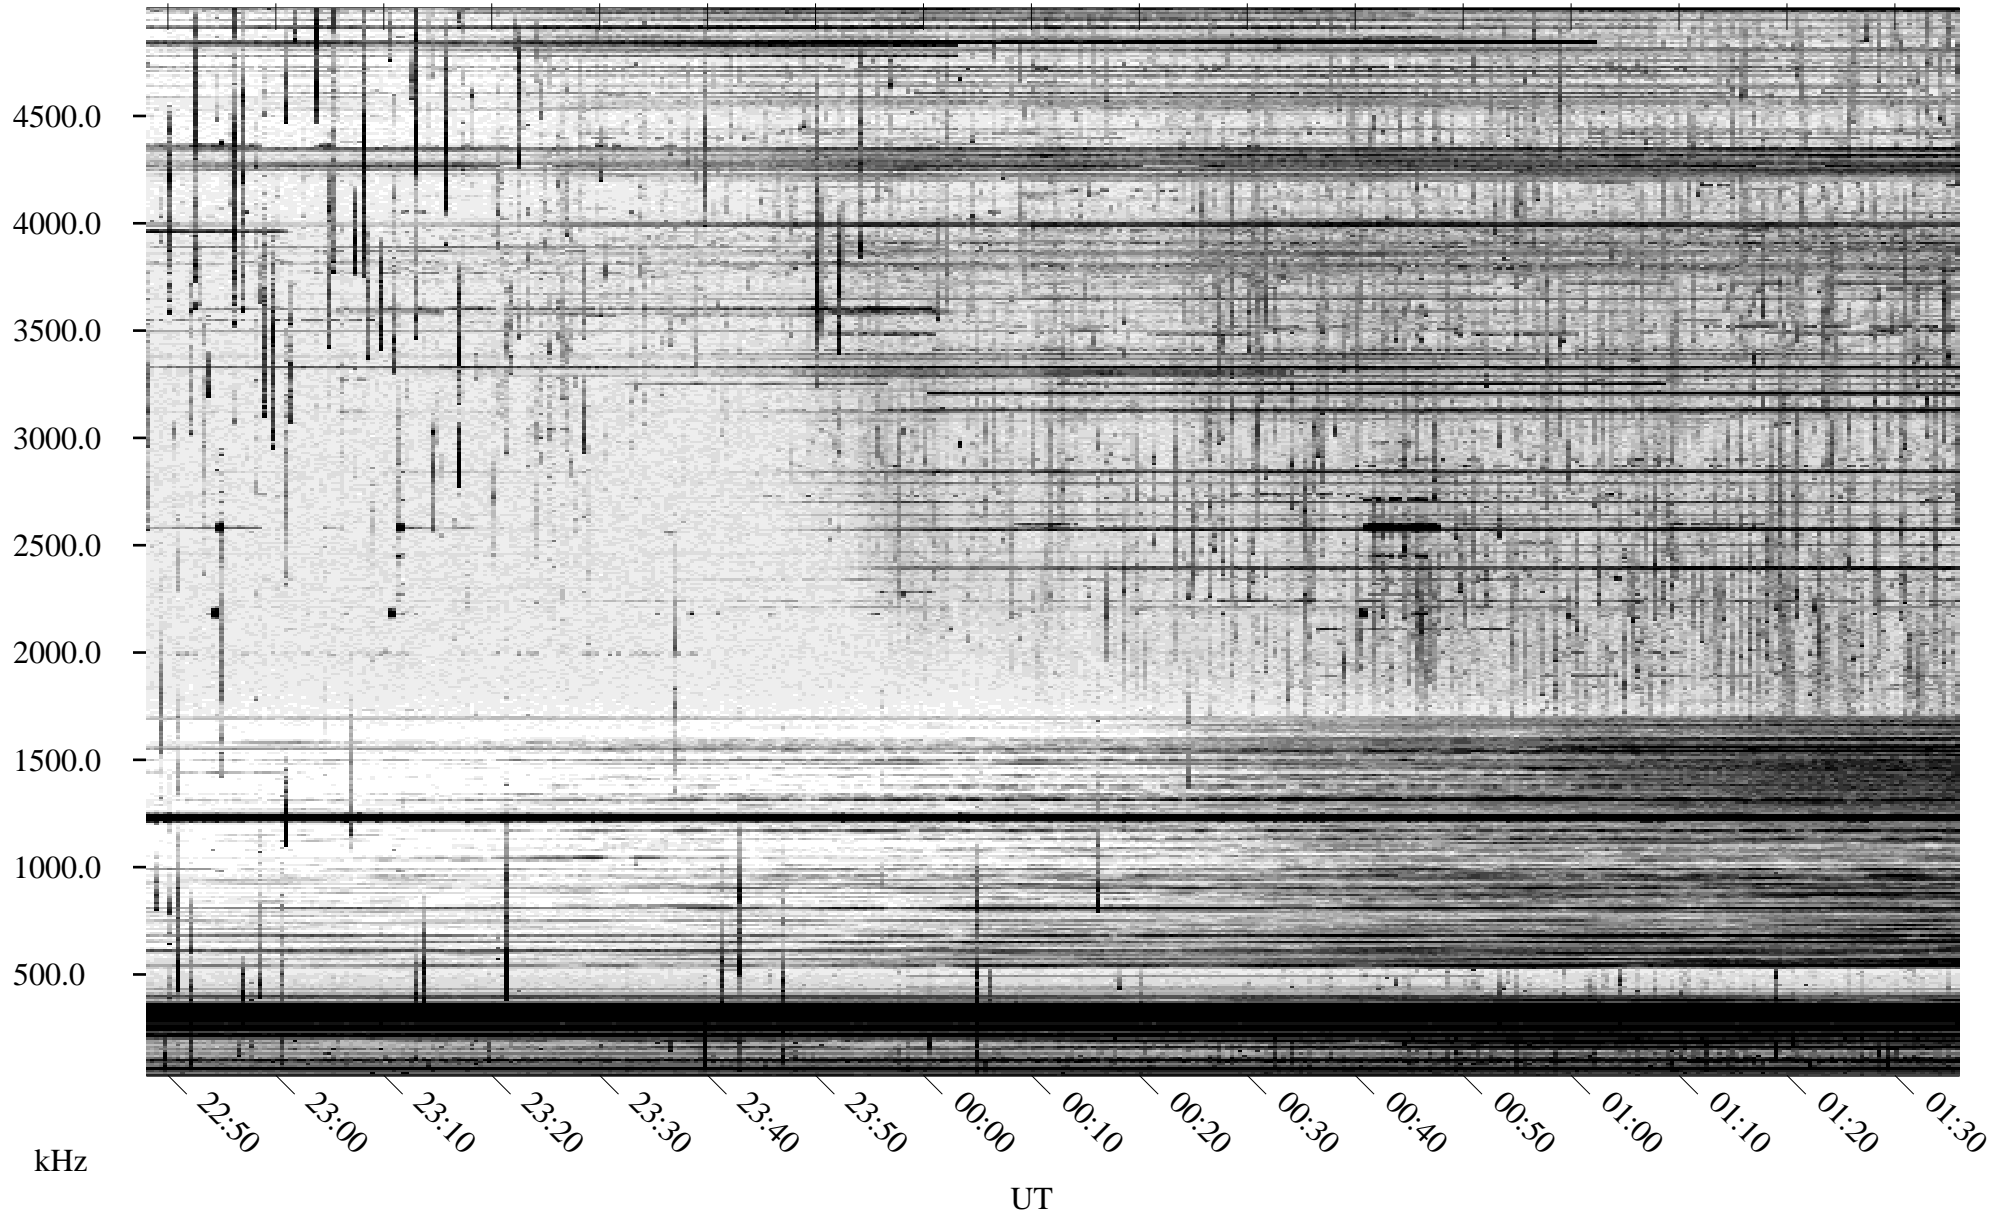

09/26/2004 Churchill, Manitoba

Linear Scale Black = 161 White = 15

ch04270l.r00m max_12

Page 1

09/26/2004 Churchill, Manitoba

Linear Scale Black = 161 White = 15

ch04270l.r00m max_12

Page 2

09/27/2004 Churchill, Manitoba

Linear Scale Black = 161 White = 15

ch04270l.r00m max_12

Page 3

09/27/2004 Churchill, Manitoba

Linear Scale Black = 161 White = 15

ch04270l.r00m max_12

Page 4

09/27/2004 Churchill, Manitoba

Linear Scale Black = 161 White = 15

ch04270l.r00m max_12

Page 5

09/27/2004 Churchill, Manitoba

Linear Scale Black = 161 White = 15

ch04270l.r00m max_12

Page 6

09/27/2004 Churchill, Manitoba

Linear Scale Black = 161 White = 15

ch04270l.r00m max_12

Page 7

09/27/2004 Churchill, Manitoba

Linear Scale Black = 161 White = 15

ch04270l.r00m max_12

Page 8