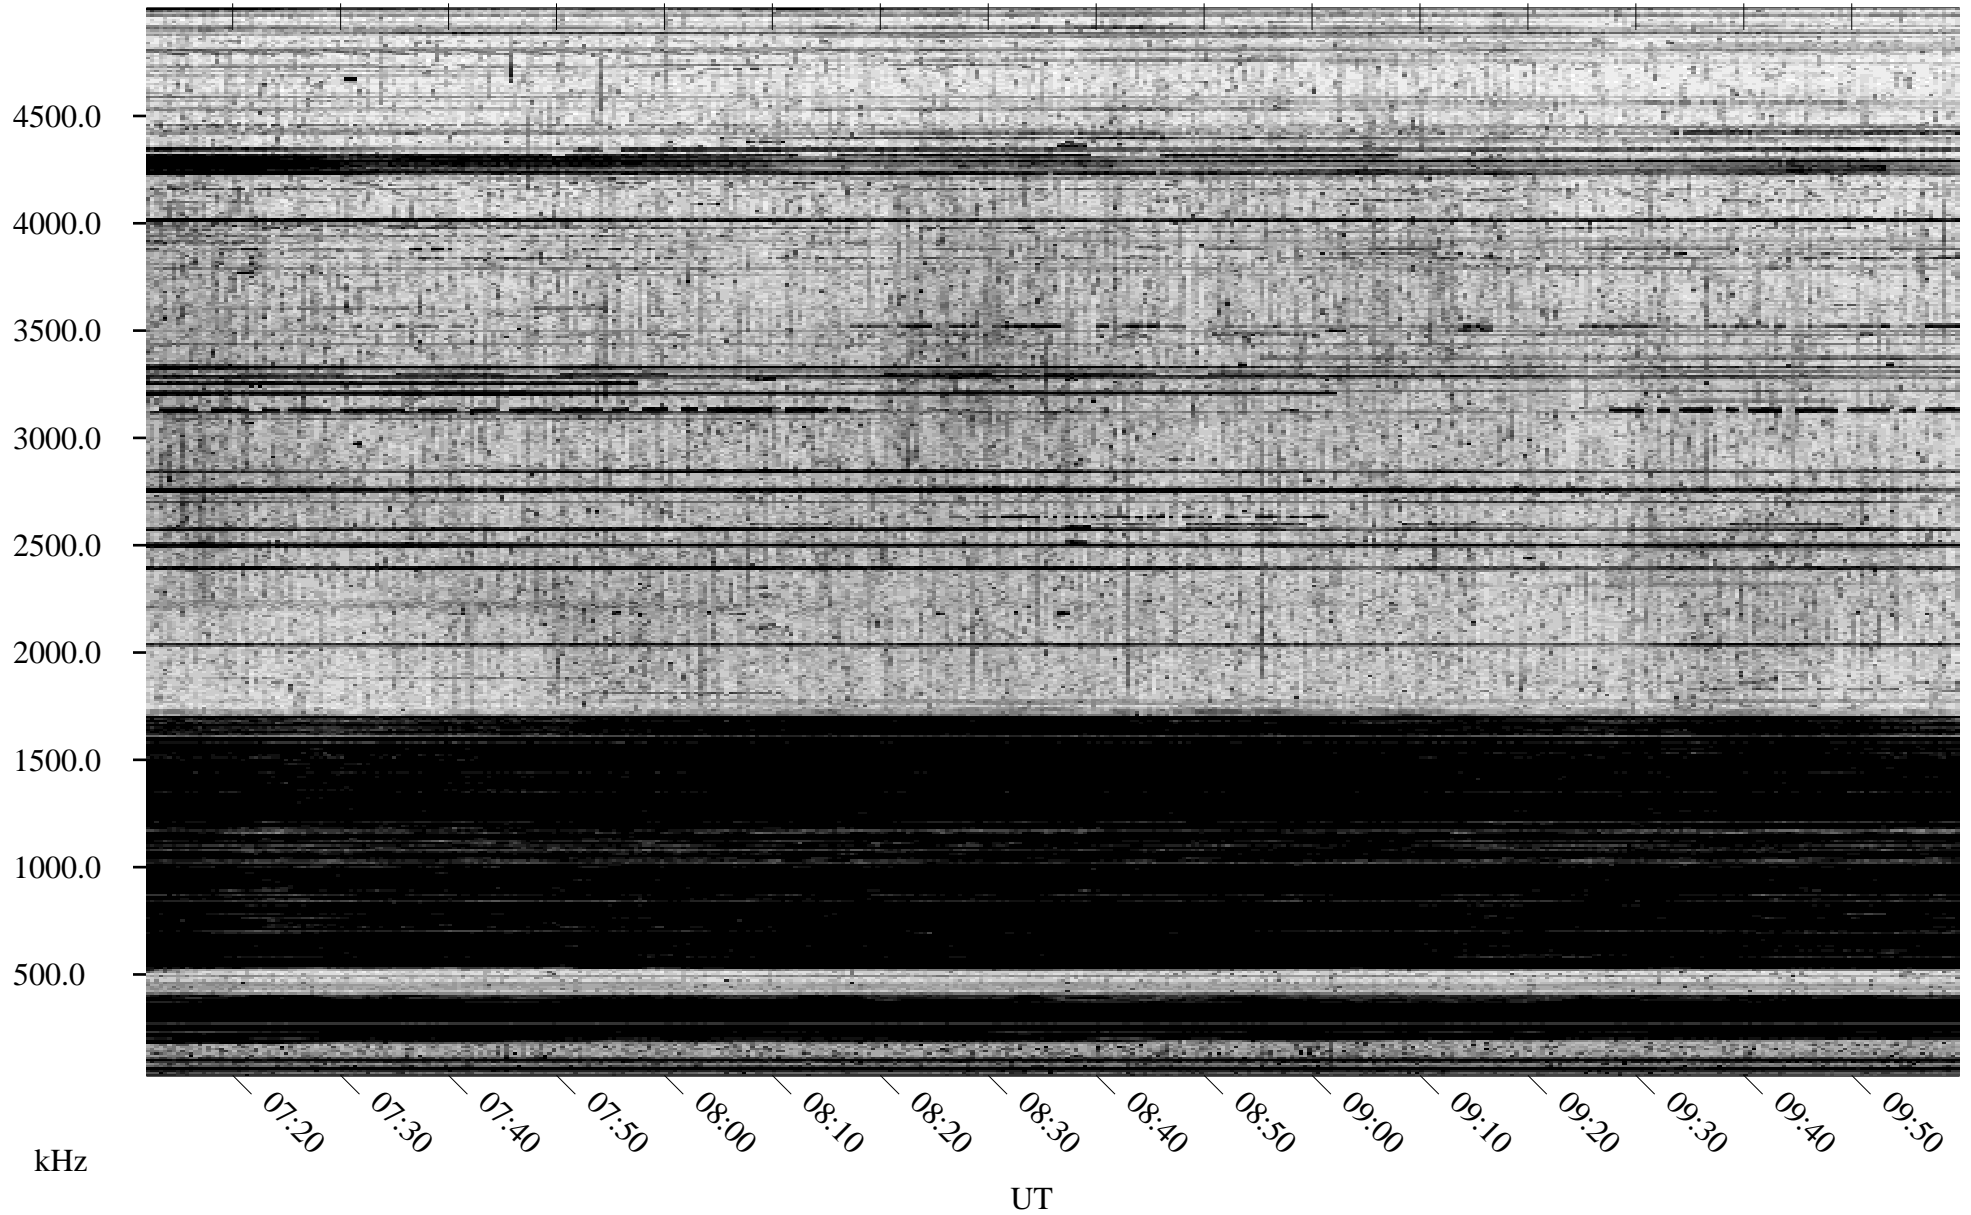

09/26/2004 Churchill, Manitoba

Linear Scale Black = 161 White = 15

ch04270l.r00m max_12

Page 1

09/26/2004 Churchill, Manitoba

Linear Scale Black = 161 White = 15

ch04270l.r00m max_12

Page 2

09/27/2004 Churchill, Manitoba

Linear Scale Black = 161 White = 15

ch04270l.r00m max_12

Page 3

09/27/2004 Churchill, Manitoba

Linear Scale Black = 161 White = 15

ch04270l.r00m max_12

Page 4

09/27/2004 Churchill, Manitoba

Linear Scale Black = 161 White = 15

ch04270l.r00m max_12

Page 5

09/27/2004 Churchill, Manitoba

Linear Scale Black = 161 White = 15

ch04270l.r00m max_12

Page 6

09/27/2004 Churchill, Manitoba

Linear Scale Black = 161 White = 15

ch04270l.r00m max_12

Page 7

09/27/2004 Churchill, Manitoba

Linear Scale Black = 161 White = 15

ch04270l.r00m max_12

Page 8