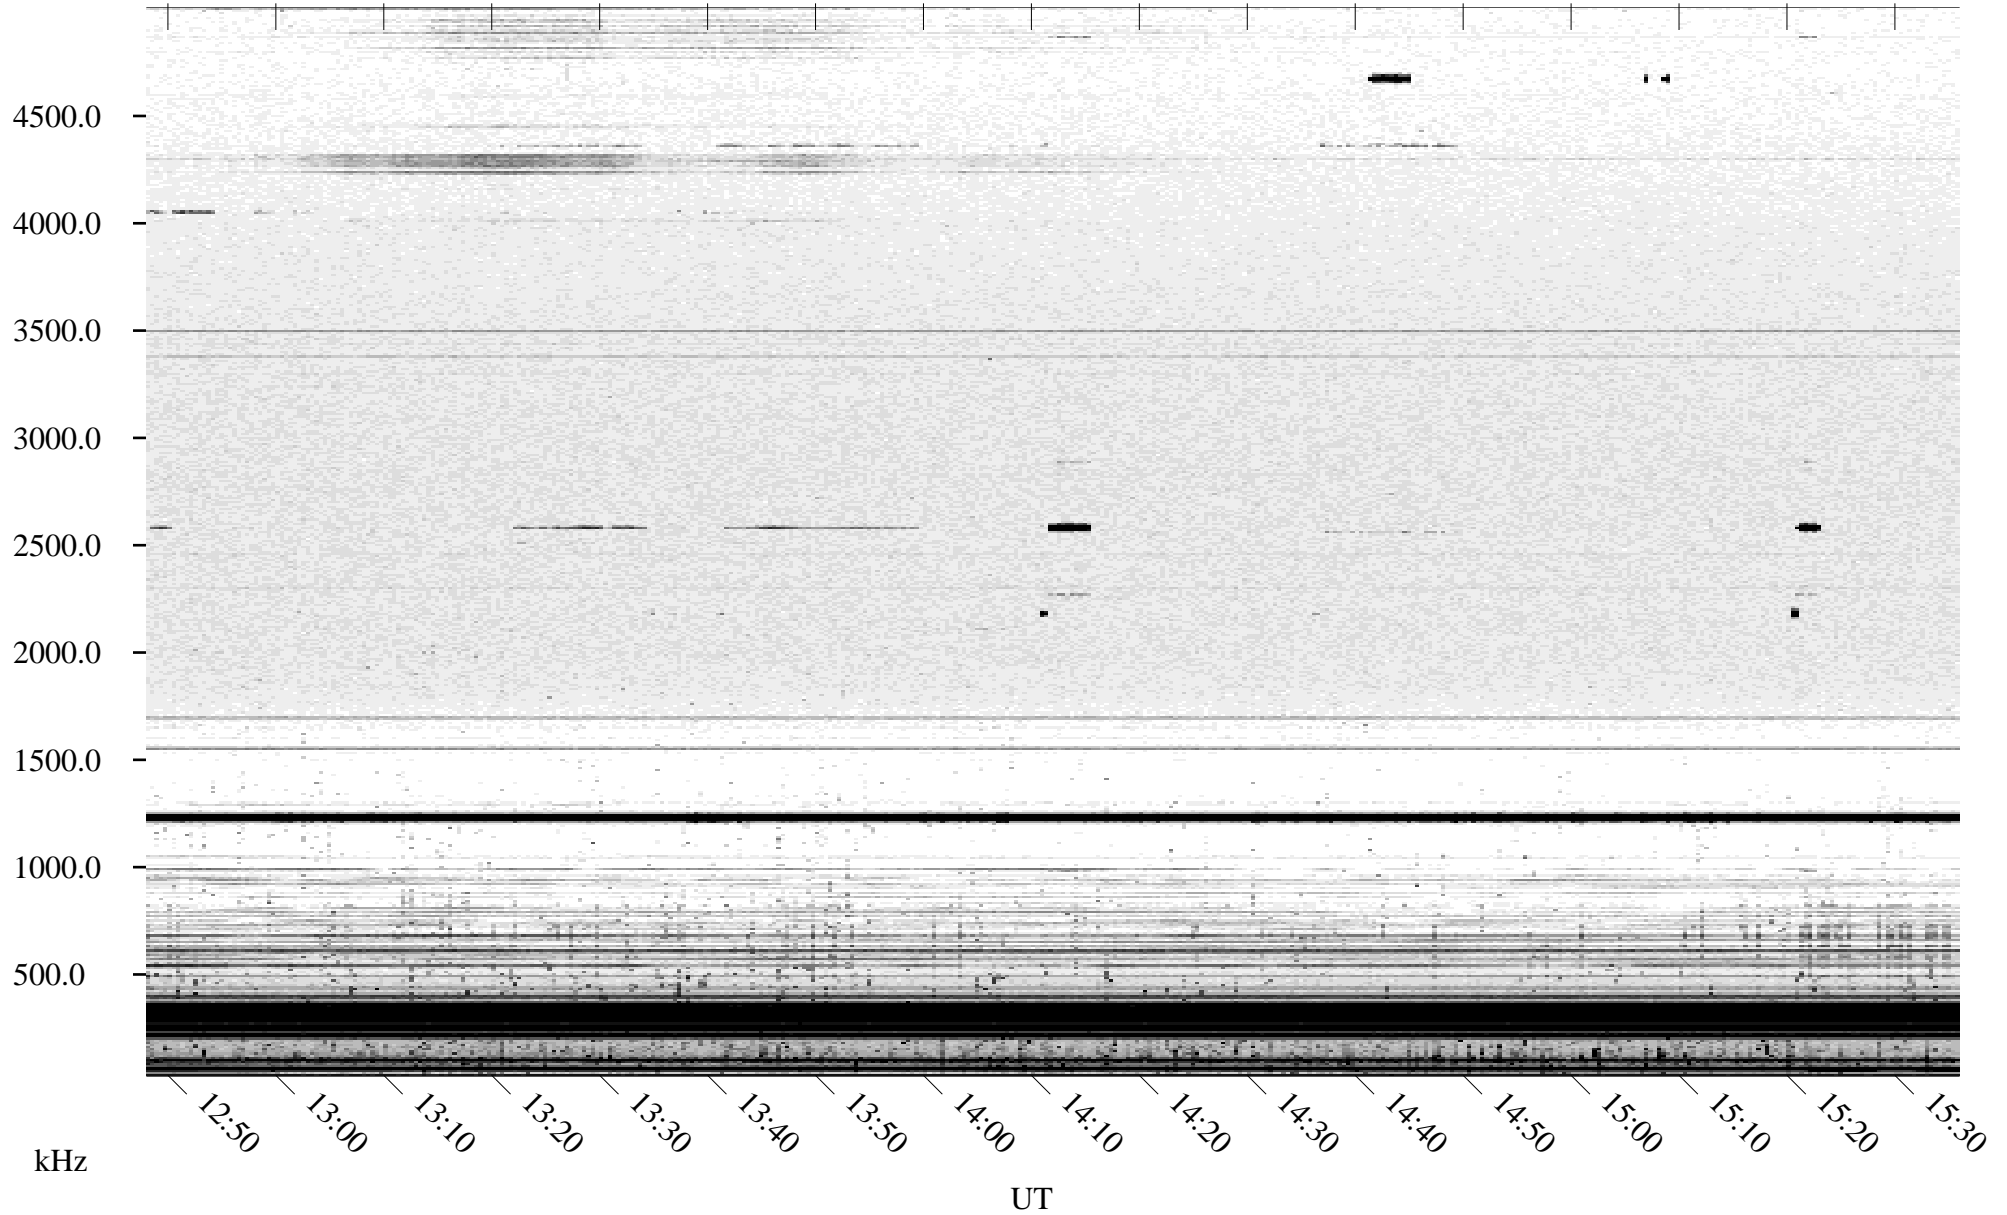

09/26/2004 Churchill, Manitoba

Linear Scale Black = 161 White = 15

ch04270l.r00m max_12

Page 1

09/26/2004 Churchill, Manitoba

Linear Scale Black = 161 White = 15

ch04270l.r00m max_12

Page 2

09/27/2004 Churchill, Manitoba

Linear Scale Black = 161 White = 15

ch04270l.r00m max_12

Page 3

09/27/2004 Churchill, Manitoba

Linear Scale Black = 161 White = 15

ch04270l.r00m max_12

Page 4

09/27/2004 Churchill, Manitoba

Linear Scale Black = 161 White = 15

ch04270l.r00m max_12

Page 5

09/27/2004 Churchill, Manitoba

Linear Scale Black = 161 White = 15

ch04270l.r00m max_12

Page 6

09/27/2004 Churchill, Manitoba

Linear Scale Black = 161 White = 15

ch04270l.r00m max_12

Page 7

09/27/2004 Churchill, Manitoba

Linear Scale Black = 161 White = 15

ch04270l.r00m max_12

Page 8