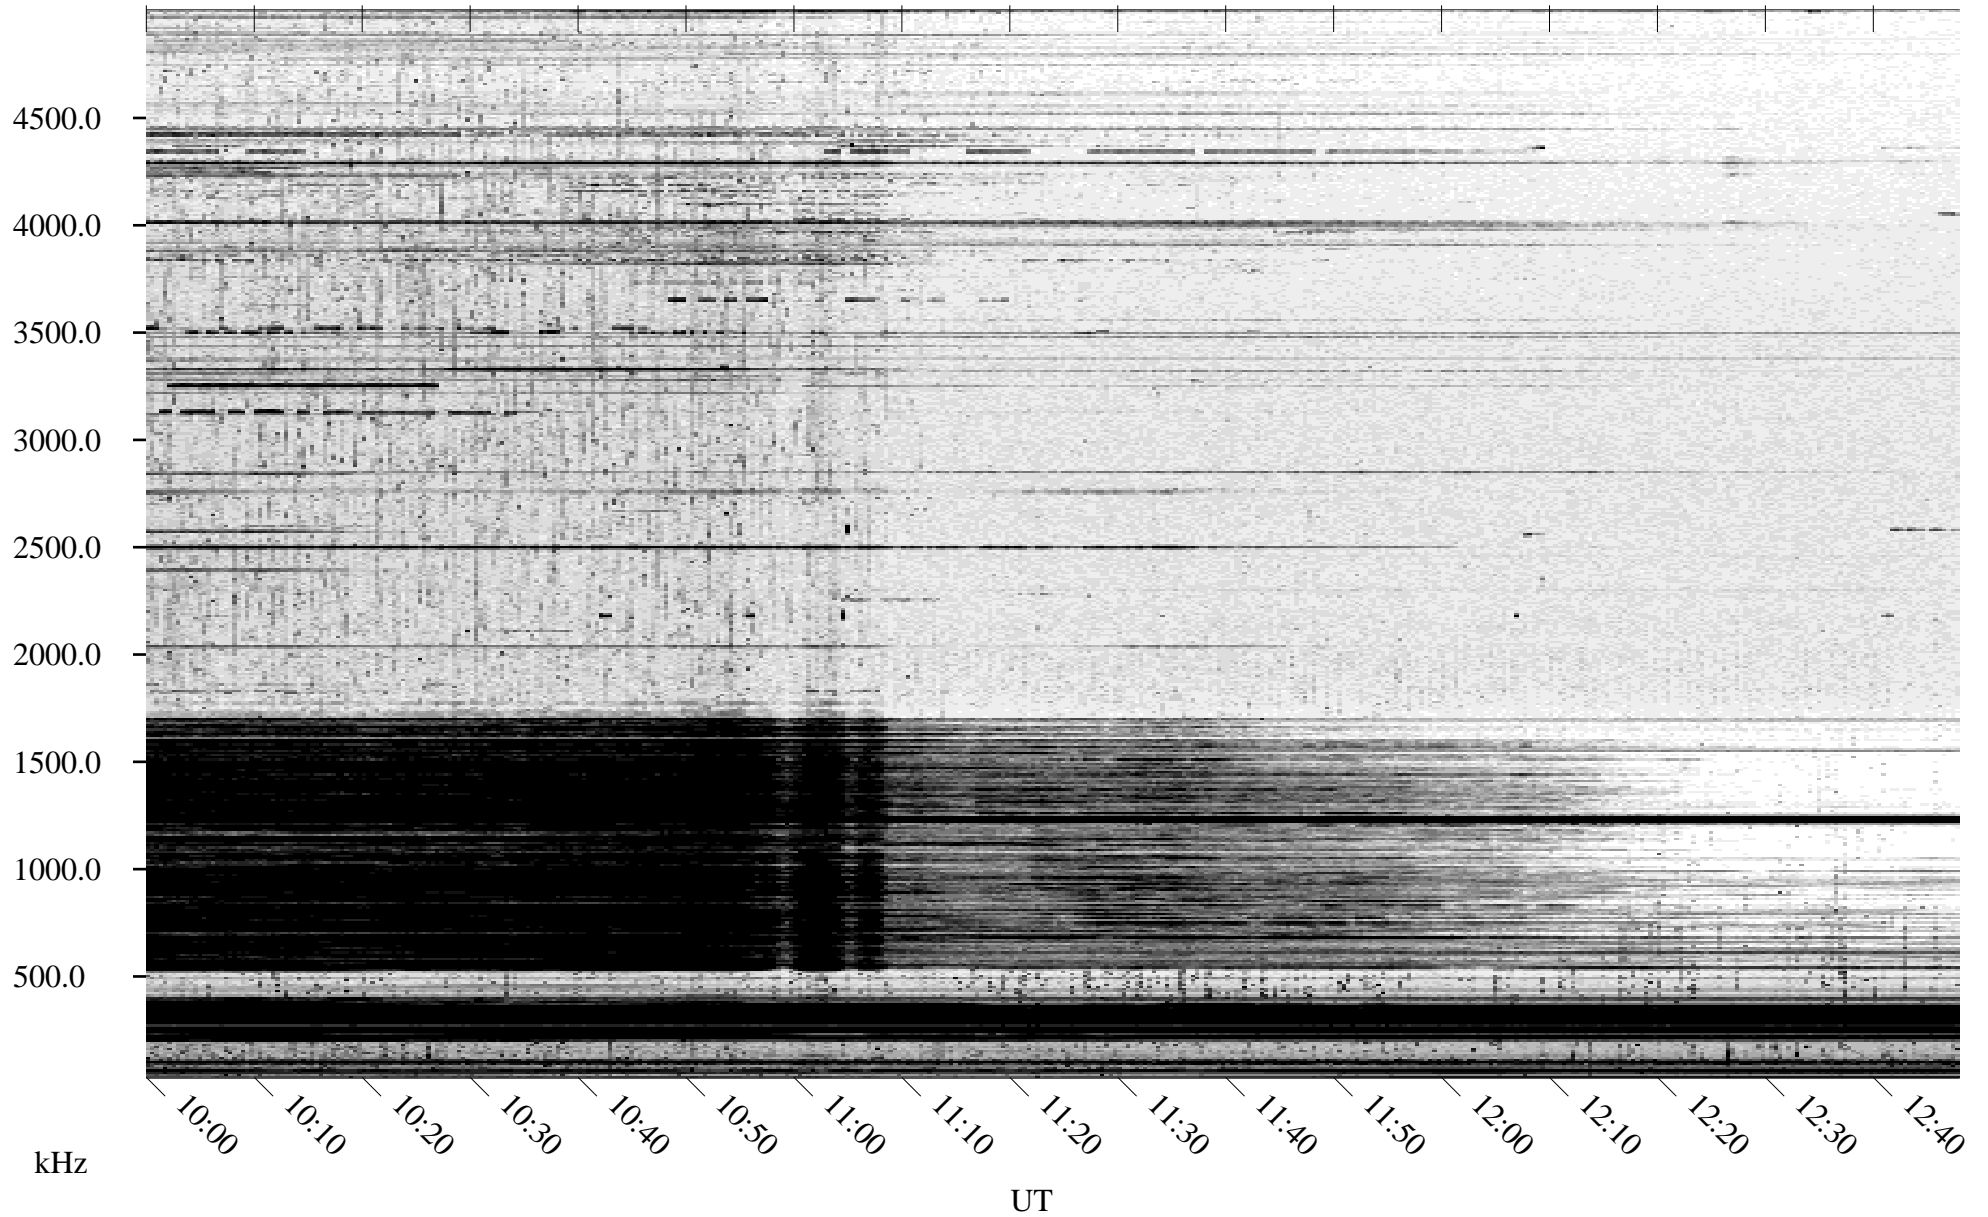

09/26/2004 Churchill, Manitoba

Linear Scale Black = 161 White = 15

ch04270l.r00m max_12

Page 1

09/26/2004 Churchill, Manitoba

Linear Scale Black = 161 White = 15

ch04270l.r00m max_12

Page 2

09/27/2004 Churchill, Manitoba

Linear Scale Black = 161 White = 15

ch04270l.r00m max_12

Page 3

09/27/2004 Churchill, Manitoba

Linear Scale Black = 161 White = 15

ch04270l.r00m max_12

Page 4

09/27/2004 Churchill, Manitoba

Linear Scale Black = 161 White = 15

ch04270l.r00m max_12

Page 5

09/27/2004 Churchill, Manitoba

Linear Scale Black = 161 White = 15

ch04270l.r00m max_12

Page 6

09/27/2004 Churchill, Manitoba

Linear Scale Black = 161 White = 15

ch04270l.r00m max_12

Page 7

09/27/2004 Churchill, Manitoba

Linear Scale Black = 161 White = 15

ch04270l.r00m max_12

Page 8