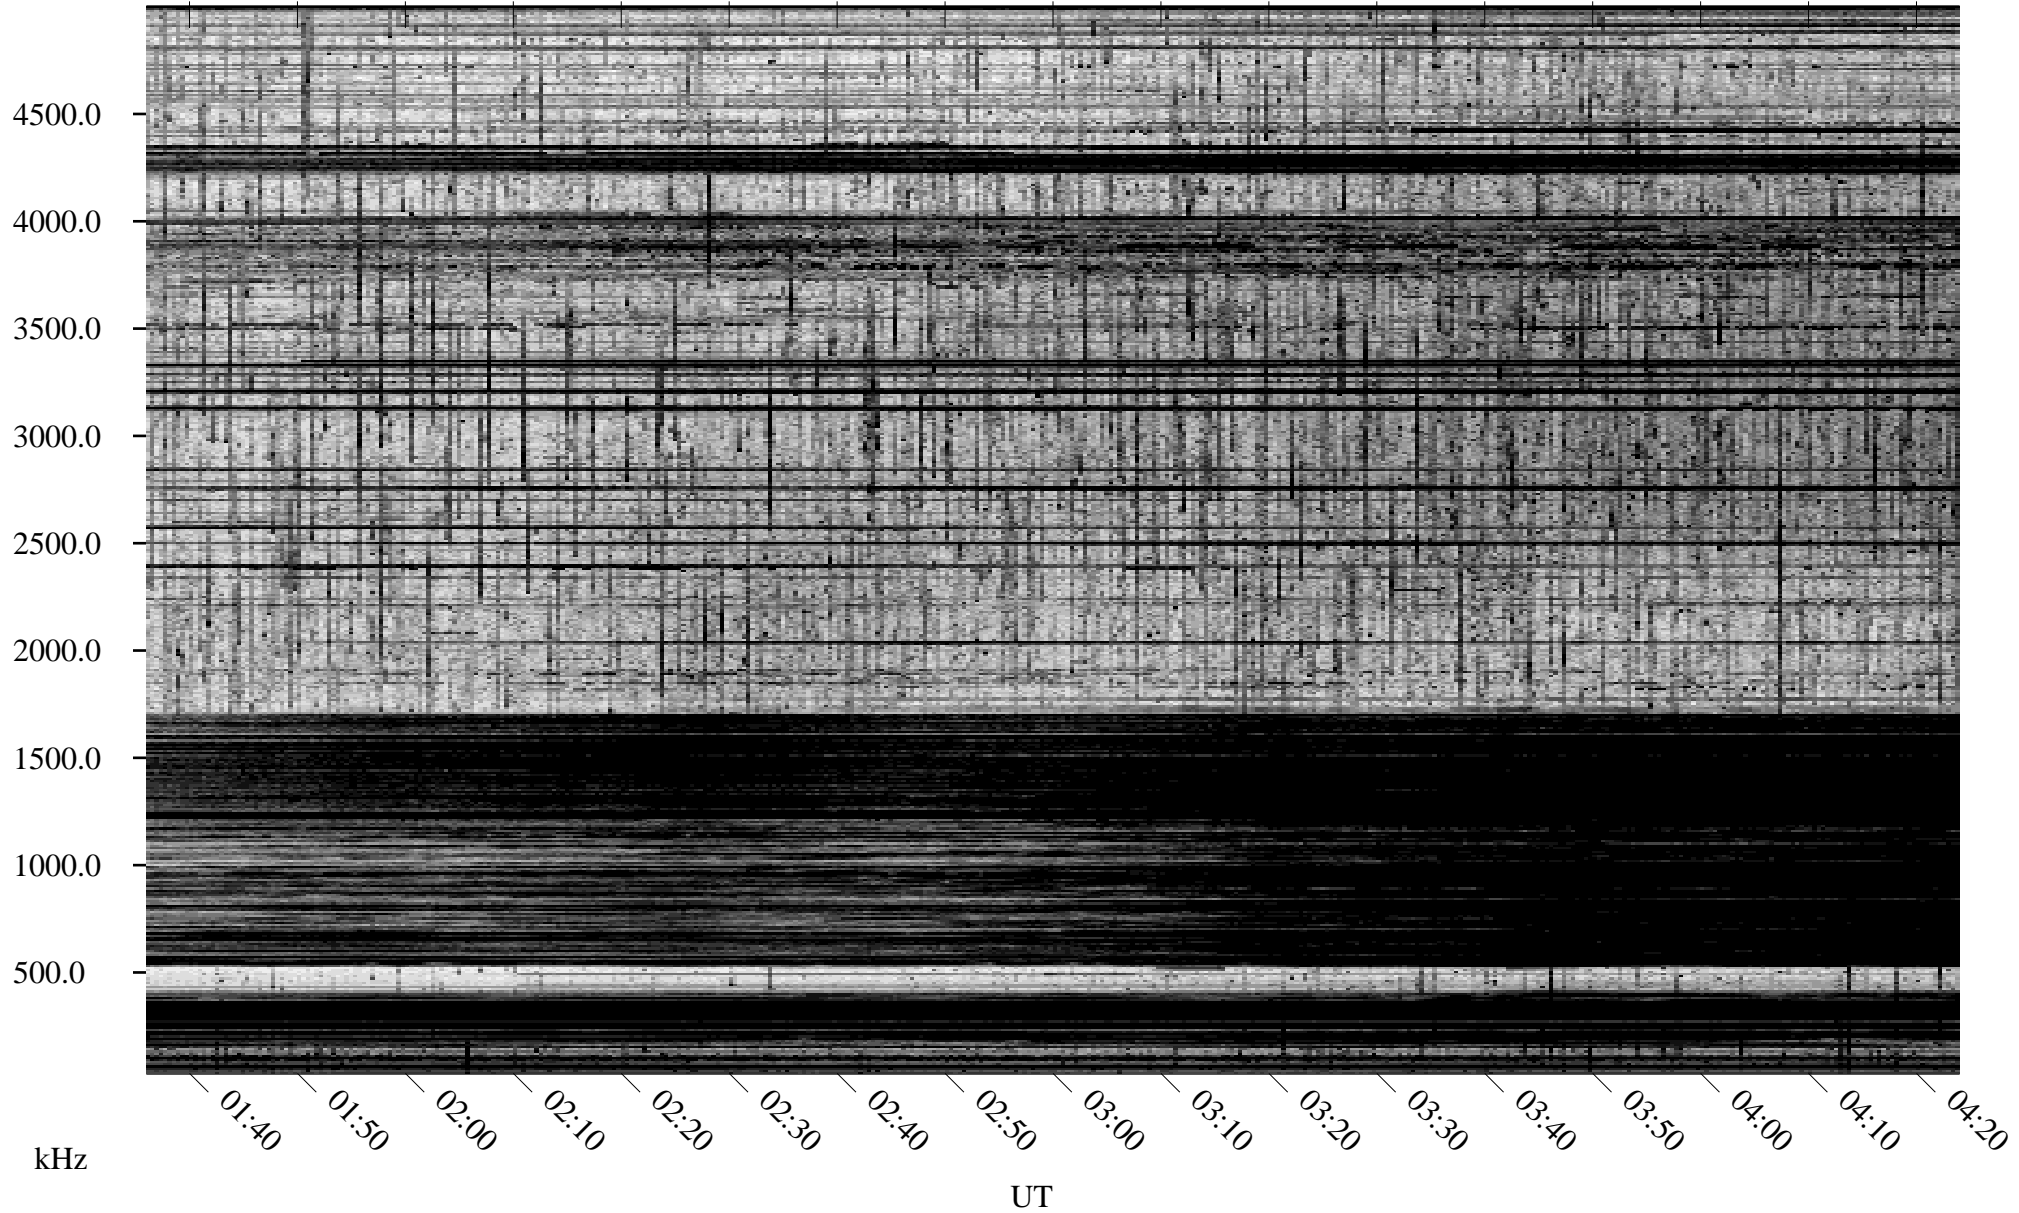

09/26/2004 Churchill, Manitoba

Linear Scale Black = 161 White = 15

ch04270l.r00m max_12

Page 1

09/26/2004 Churchill, Manitoba

Linear Scale Black = 161 White = 15

ch04270l.r00m max_12

Page 2

09/27/2004 Churchill, Manitoba

Linear Scale Black = 161 White = 15

ch04270l.r00m max_12

Page 3

09/27/2004 Churchill, Manitoba

Linear Scale Black = 161 White = 15

ch04270l.r00m max_12

Page 4

09/27/2004 Churchill, Manitoba

Linear Scale Black = 161 White = 15

ch04270l.r00m max_12

Page 5

09/27/2004 Churchill, Manitoba

Linear Scale Black = 161 White = 15

ch04270l.r00m max_12

Page 6

09/27/2004 Churchill, Manitoba

Linear Scale Black = 161 White = 15

ch04270l.r00m max_12

Page 7

09/27/2004 Churchill, Manitoba

Linear Scale Black = 161 White = 15

ch04270l.r00m max_12

Page 8