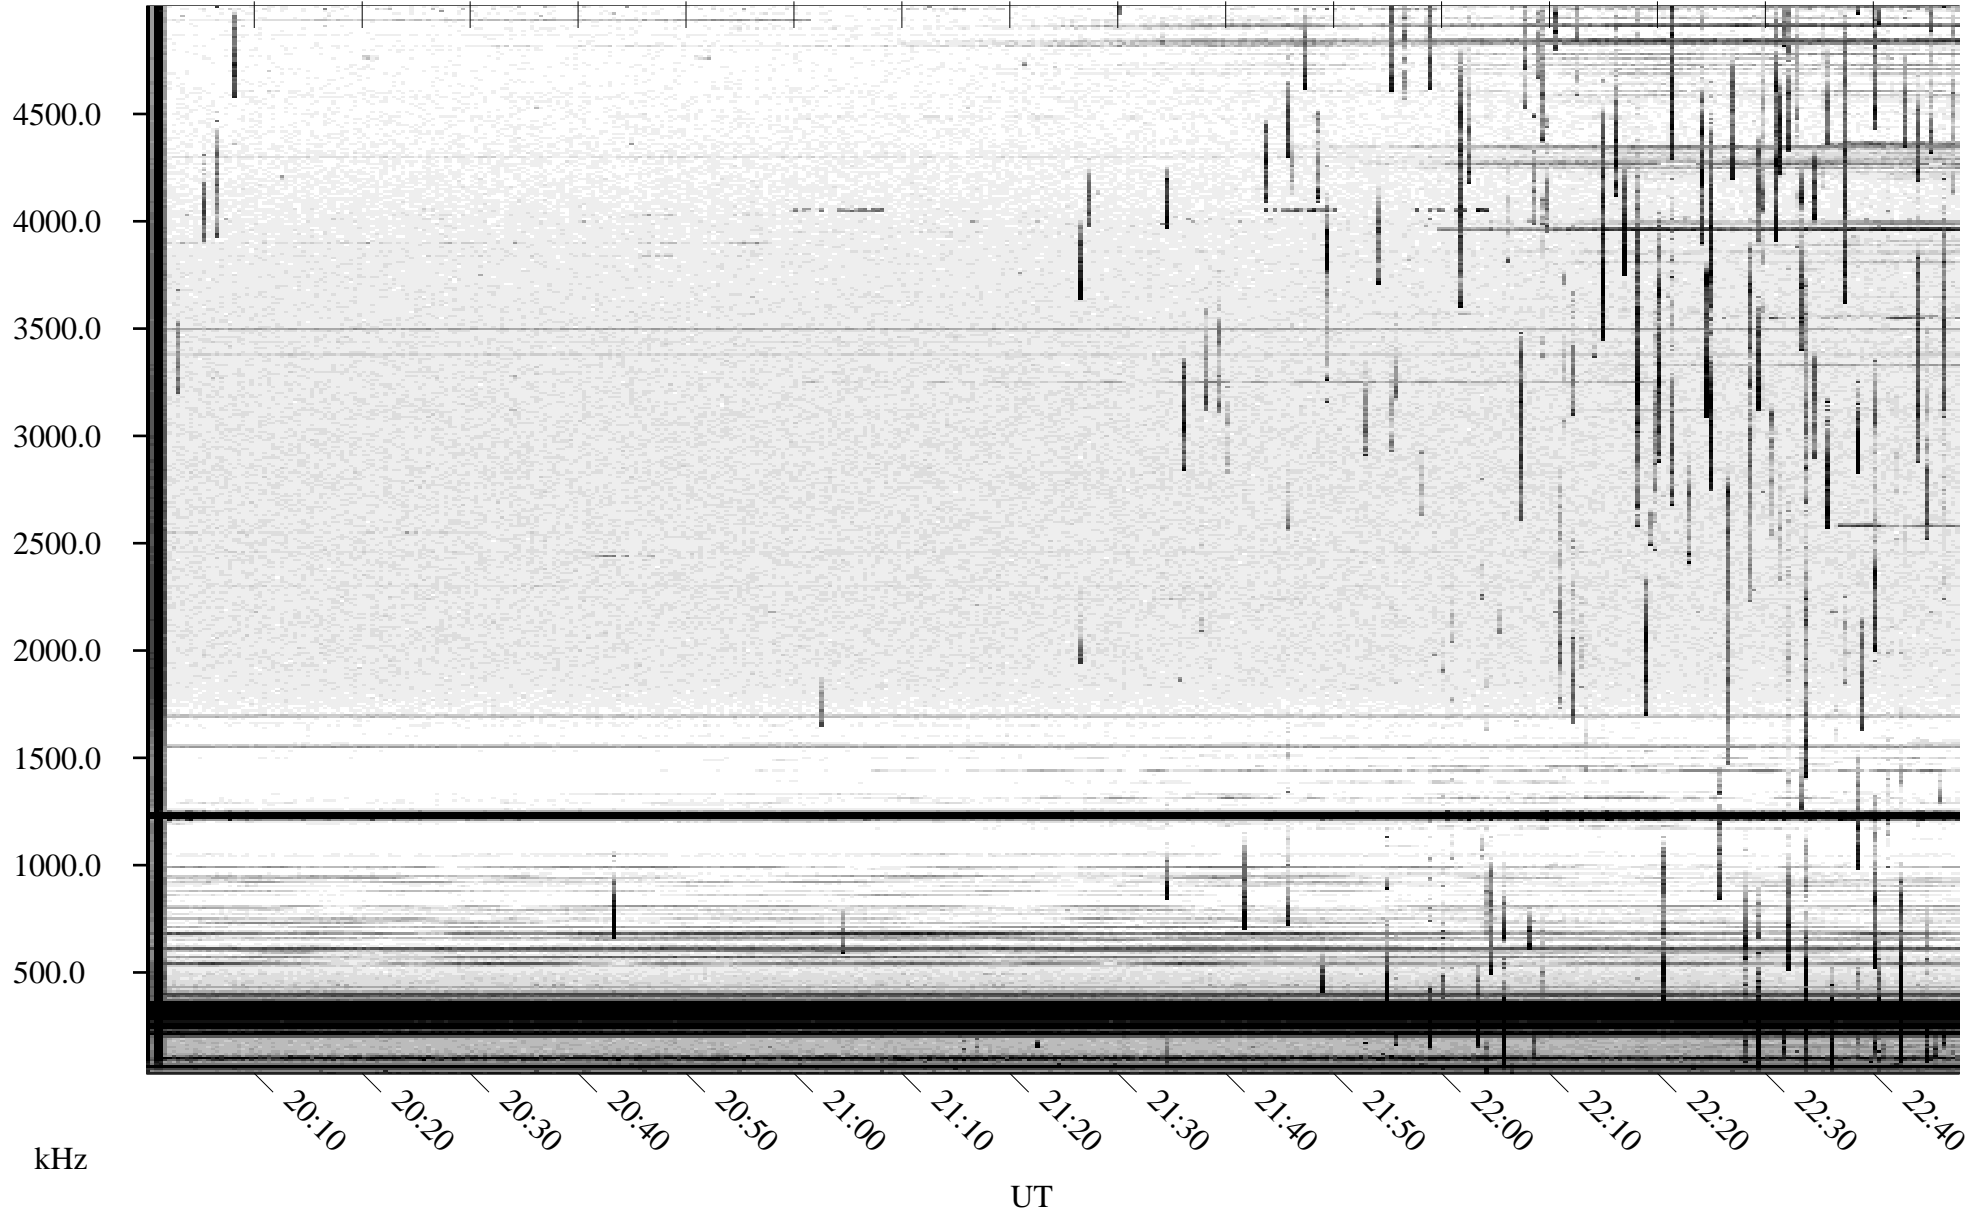

09/26/2004 Churchill, Manitoba

Linear Scale Black = 161 White = 15

ch04270l.r00m max_12

Page 1

09/26/2004 Churchill, Manitoba

Linear Scale Black = 161 White = 15

ch04270l.r00m max_12

Page 2

09/27/2004 Churchill, Manitoba

Linear Scale Black = 161 White = 15

ch04270l.r00m max_12

Page 3

09/27/2004 Churchill, Manitoba

Linear Scale Black = 161 White = 15

ch04270l.r00m max_12

Page 4

09/27/2004 Churchill, Manitoba

Linear Scale Black = 161 White = 15

ch04270l.r00m max_12

Page 5

09/27/2004 Churchill, Manitoba

Linear Scale Black = 161 White = 15

ch04270l.r00m max_12

Page 6

09/27/2004 Churchill, Manitoba

Linear Scale Black = 161 White = 15

ch04270l.r00m max_12

Page 7

09/27/2004 Churchill, Manitoba

Linear Scale Black = 161 White = 15

ch04270l.r00m max_12

Page 8