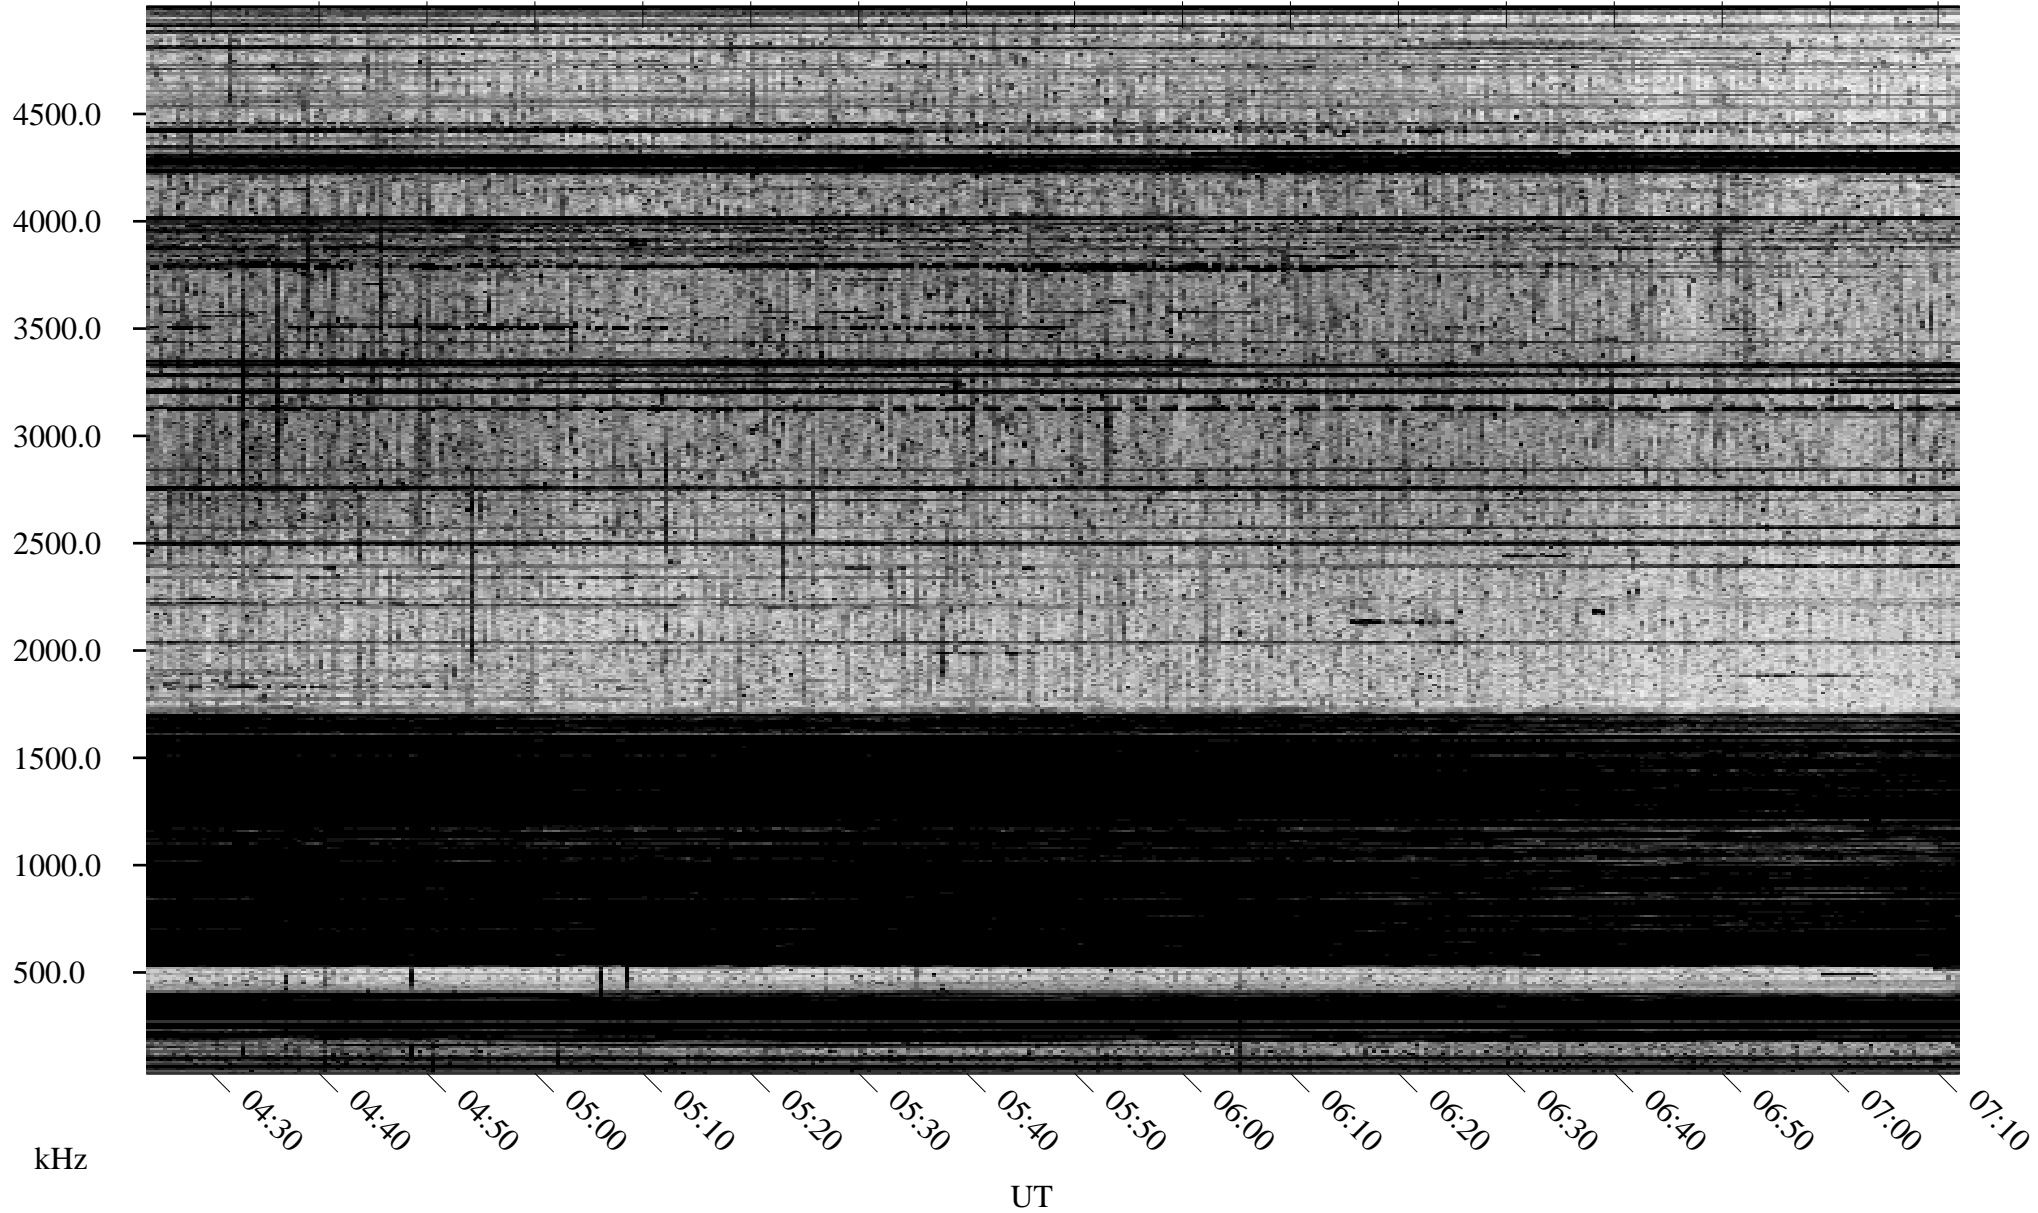

09/26/2004 Churchill, Manitoba

Linear Scale Black = 161 White = 15

ch04270l.r00m max_12

Page 1

09/26/2004 Churchill, Manitoba

Linear Scale Black = 161 White = 15

ch04270l.r00m max_12

Page 2

09/27/2004 Churchill, Manitoba

Linear Scale Black = 161 White = 15

ch04270l.r00m max_12

Page 3

09/27/2004 Churchill, Manitoba

Linear Scale Black = 161 White = 15

ch04270l.r00m max_12

Page 4

09/27/2004 Churchill, Manitoba

Linear Scale Black = 161 White = 15

ch04270l.r00m max_12

Page 5

09/27/2004 Churchill, Manitoba

Linear Scale Black = 161 White = 15

ch04270l.r00m max_12

Page 6

09/27/2004 Churchill, Manitoba

Linear Scale Black = 161 White = 15

ch04270l.r00m max_12

Page 7

09/27/2004 Churchill, Manitoba

Linear Scale Black = 161 White = 15

ch04270l.r00m max_12

Page 8