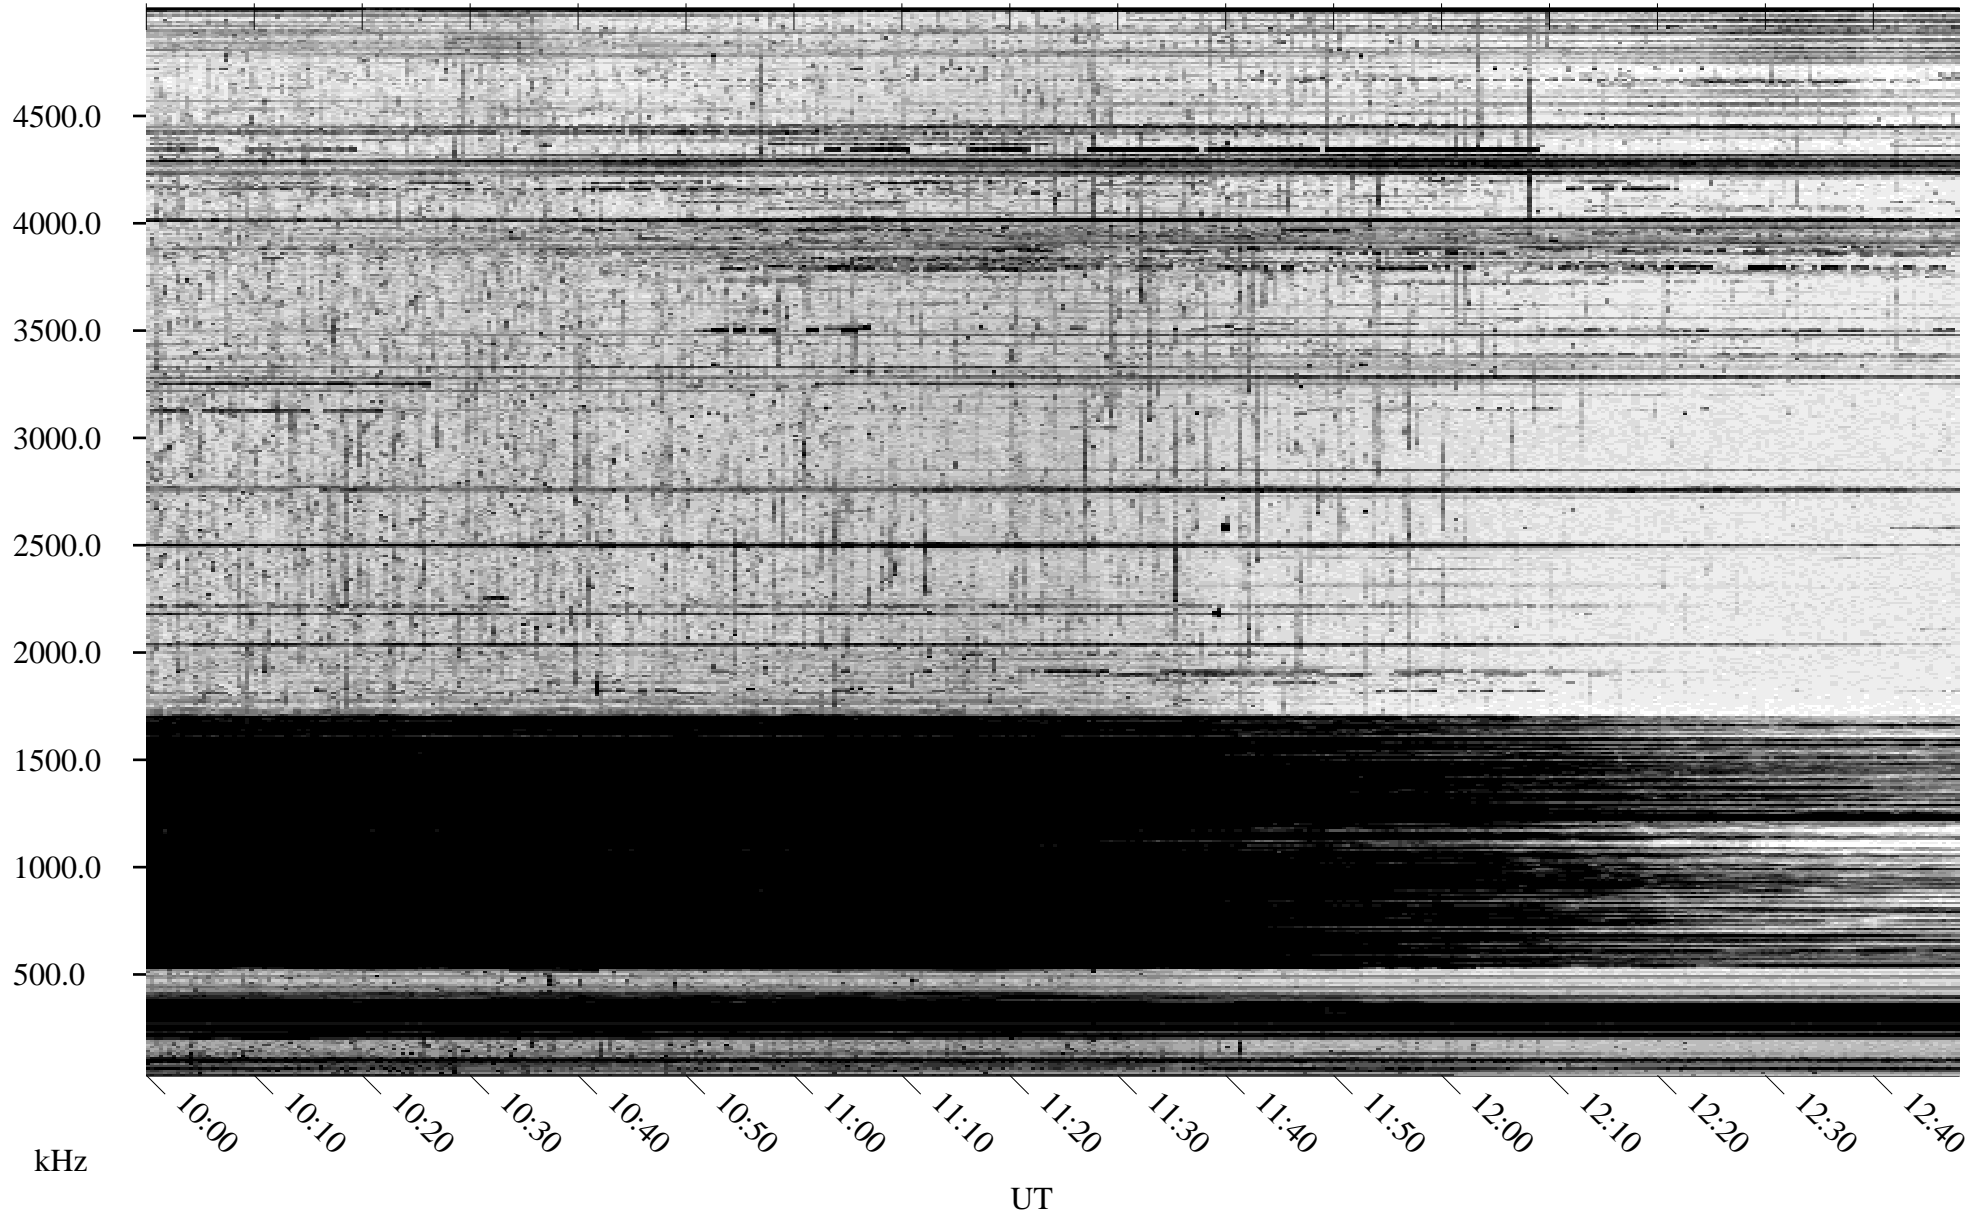

09/27/2004 Churchill, Manitoba

Linear Scale Black = 161 White = 15

ch042711.r00m max_12

Page 1

09/27/2004 Churchill, Manitoba

Linear Scale Black = 161 White = 15

ch042711.r00m max_12

Page 2

09/28/2004 Churchill, Manitoba

Linear Scale Black = 161 White = 15

ch042711.r00m max_12

Page 3

09/28/2004 Churchill, Manitoba

Linear Scale Black = 161 White = 15

ch042711.r00m max_12

Page 4

09/28/2004 Churchill, Manitoba

Linear Scale Black = 161 White = 15

ch042711.r00m max_12

Page 5

09/28/2004 Churchill, Manitoba

Linear Scale Black = 161 White = 15

ch042711.r00m max_12

Page 6

09/28/2004 Churchill, Manitoba

Linear Scale Black = 161 White = 15

ch042711.r00m max_12

Page 7

09/28/2004 Churchill, Manitoba

Linear Scale Black = 161 White = 15

ch042711.r00m max_12

Page 8