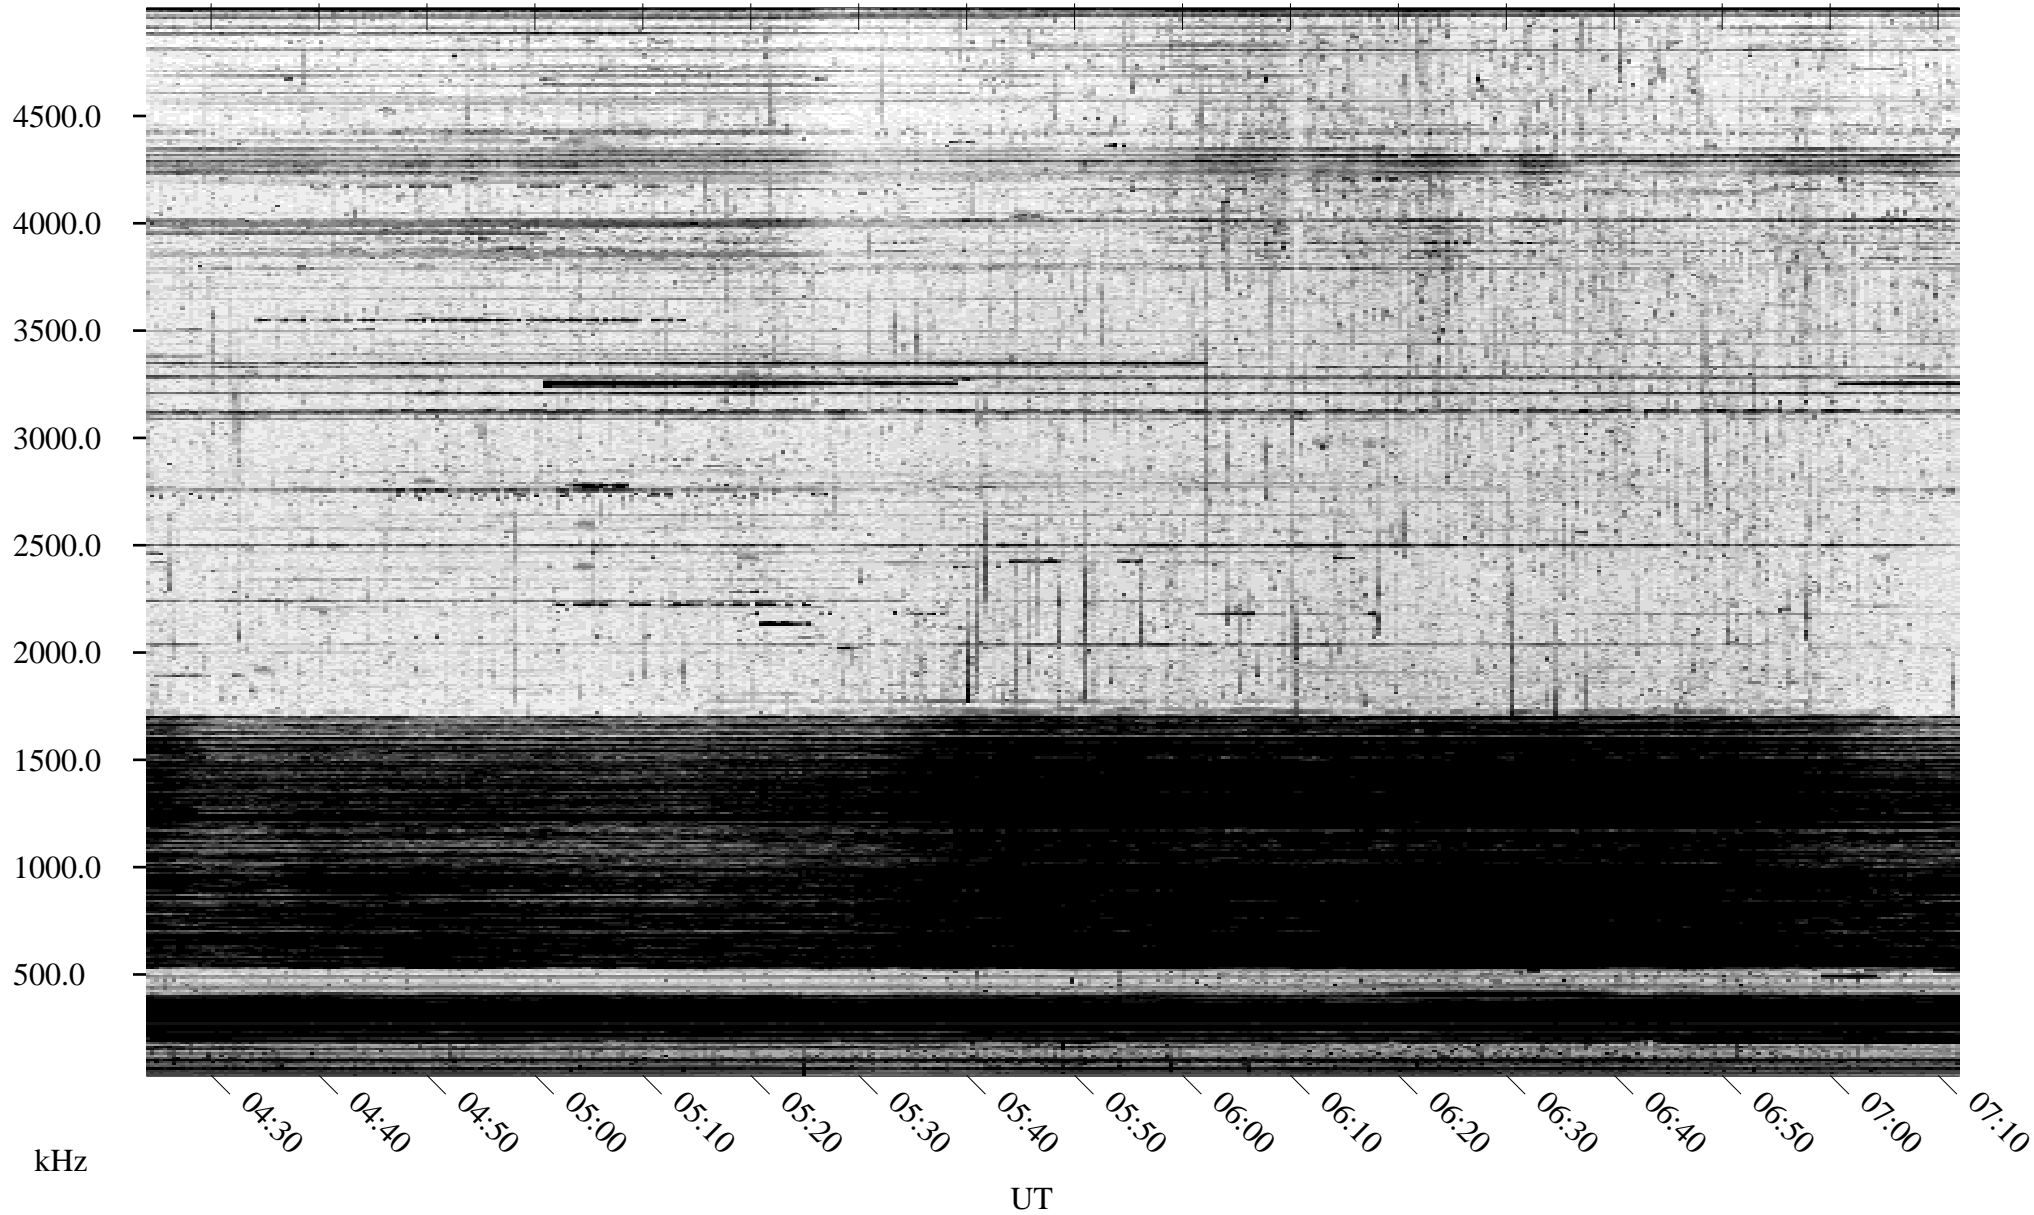

09/27/2004 Churchill, Manitoba

Linear Scale Black = 161 White = 15

ch042711.r00m max_12

Page 1

09/27/2004 Churchill, Manitoba

Linear Scale Black = 161 White = 15

ch042711.r00m max_12

Page 2

09/28/2004 Churchill, Manitoba

Linear Scale Black = 161 White = 15

ch042711.r00m max_12

Page 3

09/28/2004 Churchill, Manitoba

Linear Scale Black = 161 White = 15

ch042711.r00m max_12

Page 4

09/28/2004 Churchill, Manitoba

Linear Scale Black = 161 White = 15

ch042711.r00m max_12

Page 5

09/28/2004 Churchill, Manitoba

Linear Scale Black = 161 White = 15

ch042711.r00m max_12

Page 6

09/28/2004 Churchill, Manitoba

Linear Scale Black = 161 White = 15

ch042711.r00m max_12

Page 7

09/28/2004 Churchill, Manitoba

Linear Scale Black = 161 White = 15

ch042711.r00m max_12

Page 8