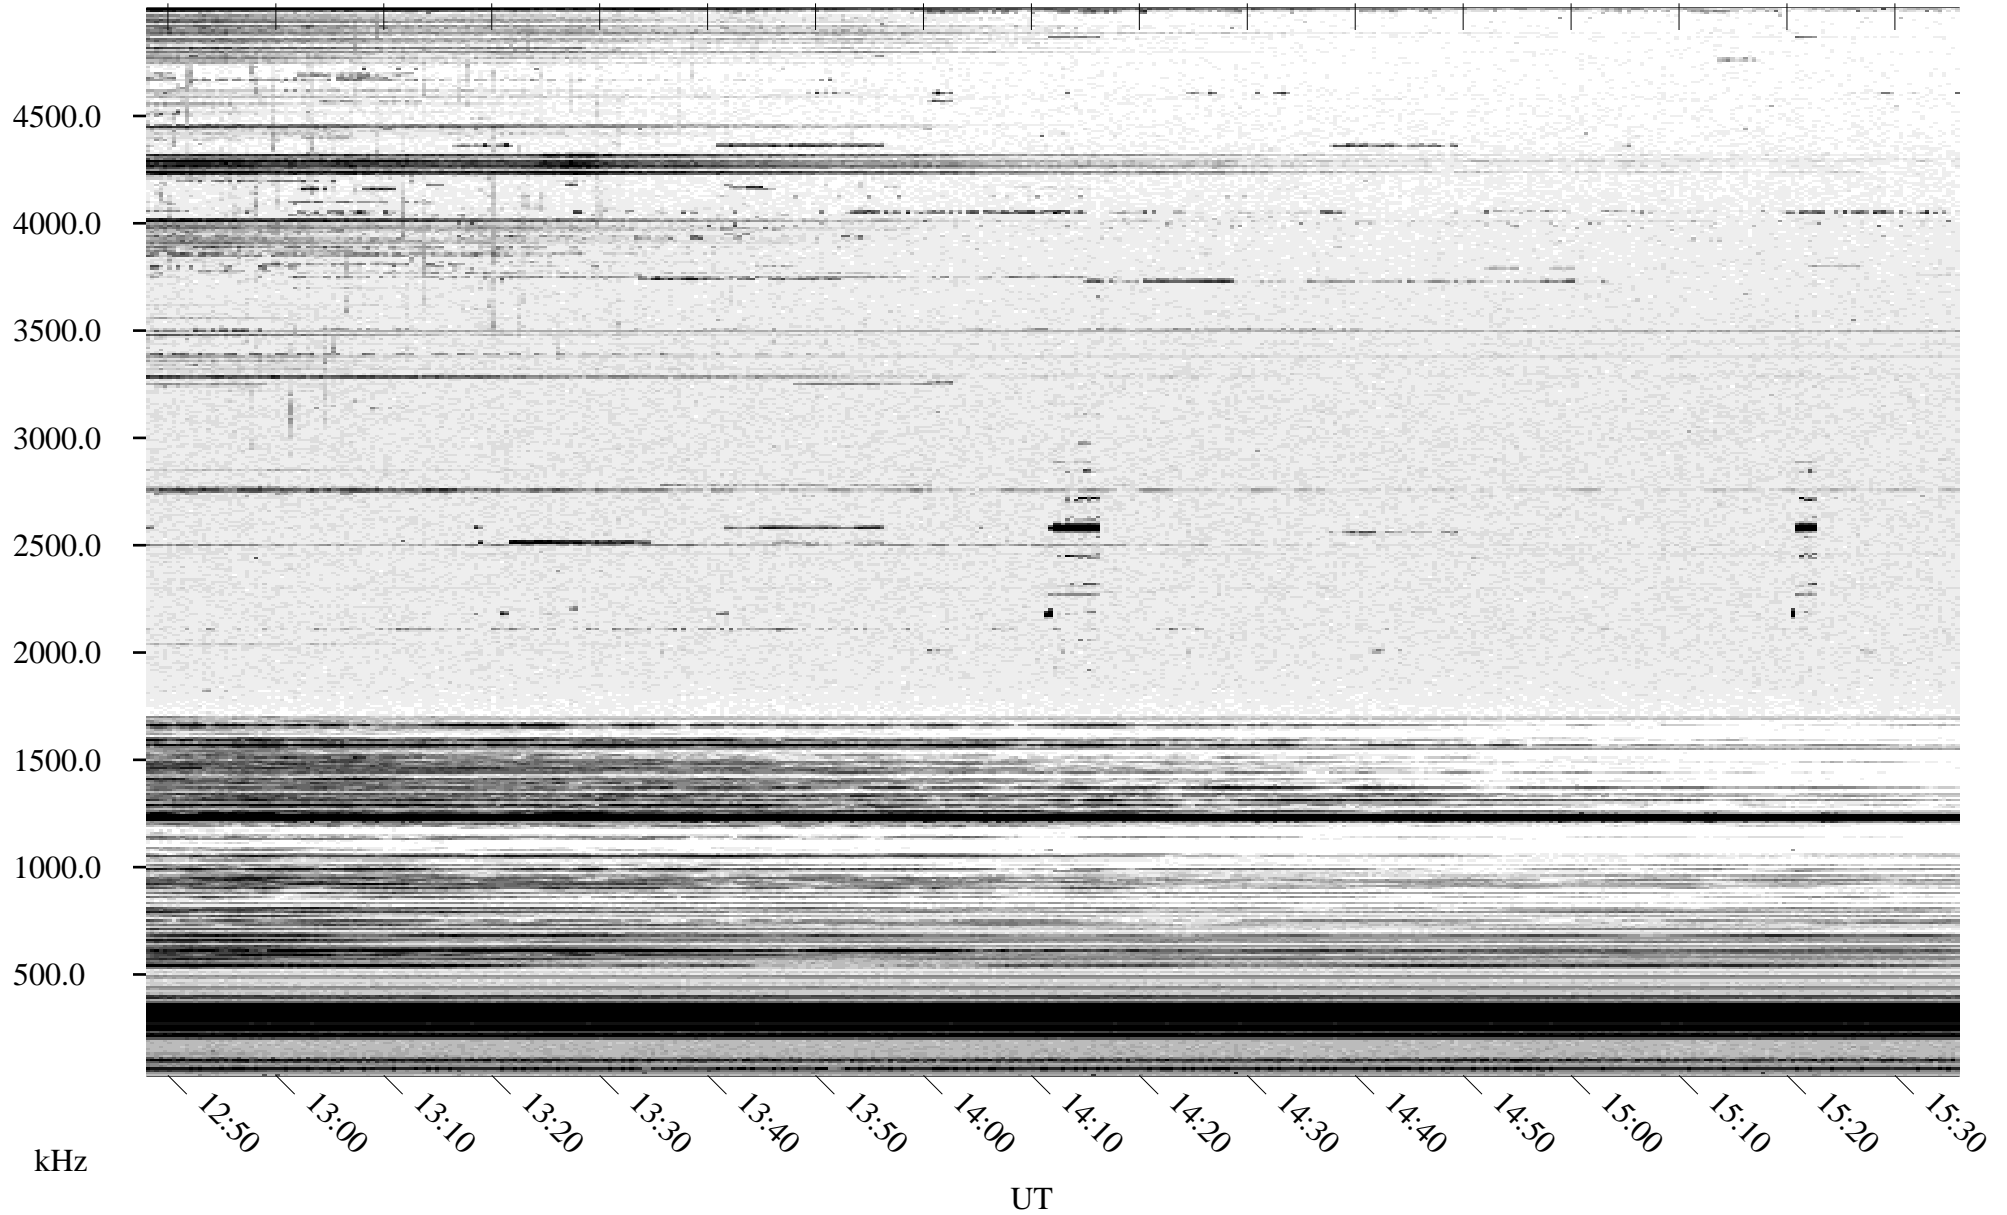

09/27/2004 Churchill, Manitoba

Linear Scale Black = 161 White = 15

ch042711.r00m max_12

Page 1

09/27/2004 Churchill, Manitoba

Linear Scale Black = 161 White = 15

ch042711.r00m max_12

Page 2

09/28/2004 Churchill, Manitoba

Linear Scale Black = 161 White = 15

ch042711.r00m max_12

Page 3

09/28/2004 Churchill, Manitoba

Linear Scale Black = 161 White = 15

ch042711.r00m max_12

Page 4

09/28/2004 Churchill, Manitoba

Linear Scale Black = 161 White = 15

ch042711.r00m max_12

Page 5

09/28/2004 Churchill, Manitoba

Linear Scale Black = 161 White = 15

ch042711.r00m max_12

Page 6

09/28/2004 Churchill, Manitoba

Linear Scale Black = 161 White = 15

ch042711.r00m max_12

Page 7

09/28/2004 Churchill, Manitoba

Linear Scale Black = 161 White = 15

ch042711.r00m max_12

Page 8