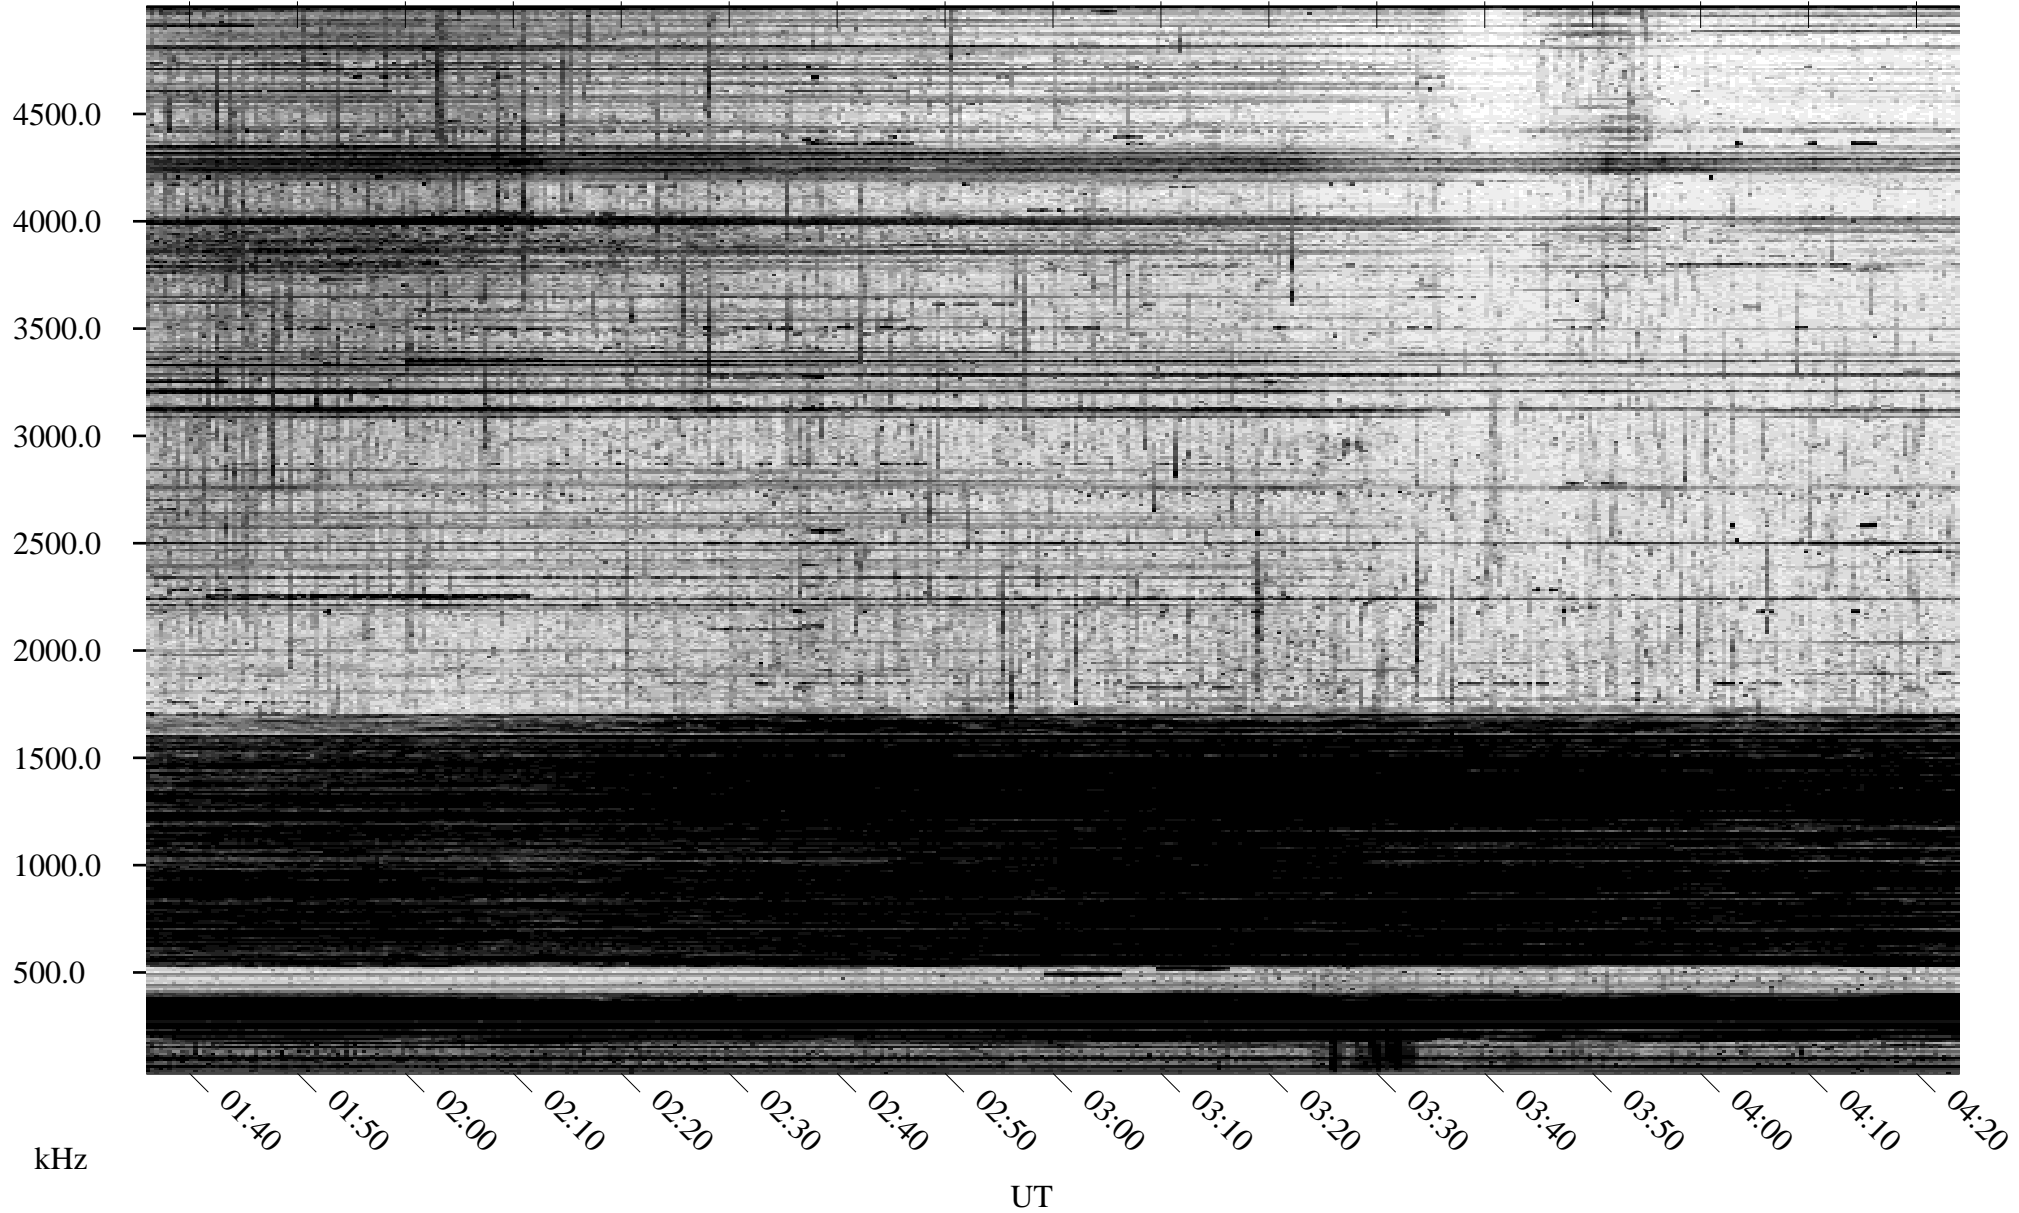

09/27/2004 Churchill, Manitoba

Linear Scale Black = 161 White = 15

ch042711.r00m max_12

Page 1

09/27/2004 Churchill, Manitoba

Linear Scale Black = 161 White = 15

ch042711.r00m max_12

Page 2

09/28/2004 Churchill, Manitoba

Linear Scale Black = 161 White = 15

ch042711.r00m max_12

Page 3

09/28/2004 Churchill, Manitoba

Linear Scale Black = 161 White = 15

ch042711.r00m max_12

Page 4

09/28/2004 Churchill, Manitoba

Linear Scale Black = 161 White = 15

ch042711.r00m max_12

Page 5

09/28/2004 Churchill, Manitoba

Linear Scale Black = 161 White = 15

ch042711.r00m max_12

Page 6

09/28/2004 Churchill, Manitoba

Linear Scale Black = 161 White = 15

ch042711.r00m max_12

Page 7

09/28/2004 Churchill, Manitoba

Linear Scale Black = 161 White = 15

ch042711.r00m max_12

Page 8