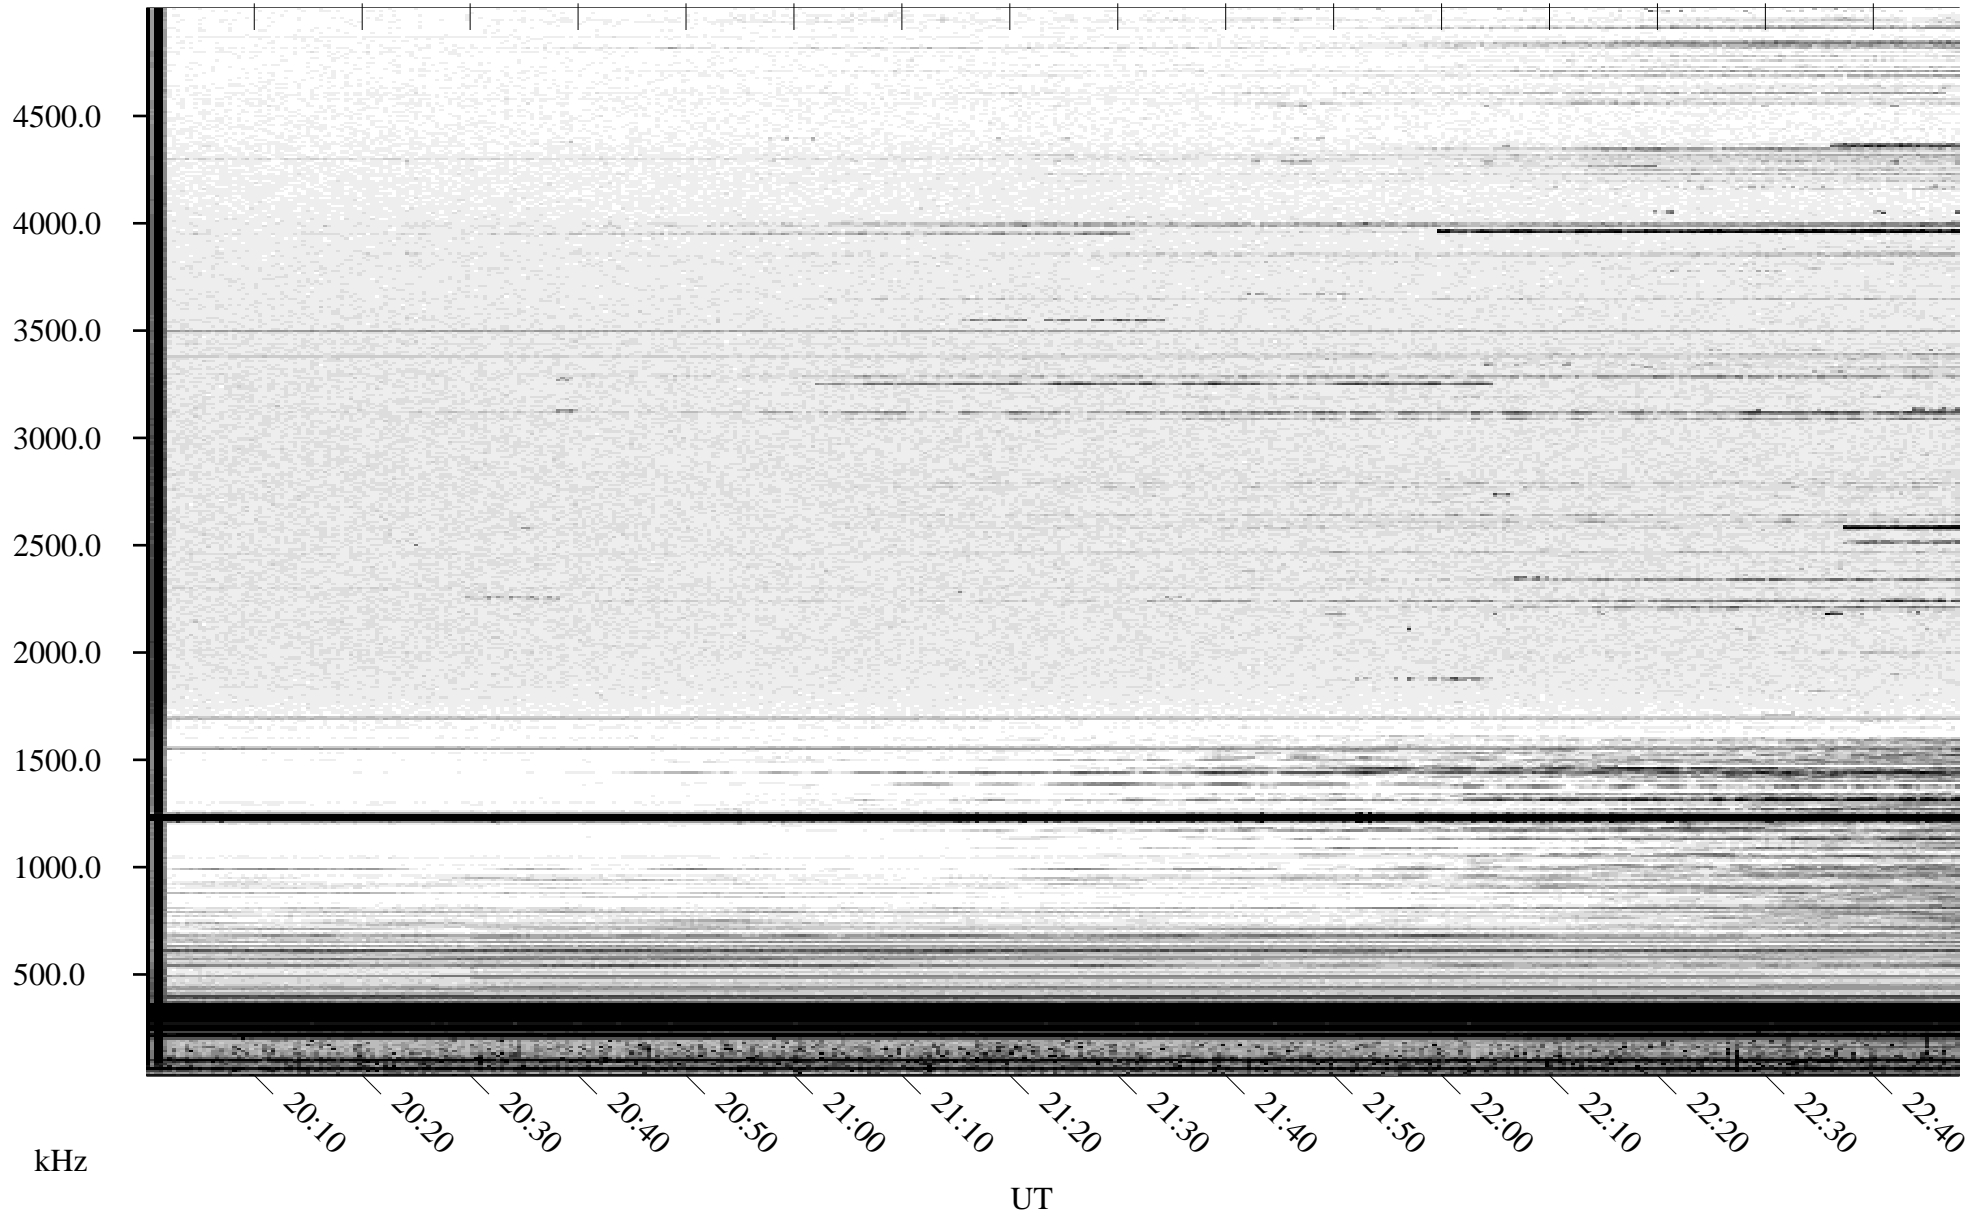

09/27/2004 Churchill, Manitoba

Linear Scale Black = 161 White = 15

ch042711.r00m max_12

Page 1

09/27/2004 Churchill, Manitoba

Linear Scale Black = 161 White = 15

ch042711.r00m max_12

Page 2

09/28/2004 Churchill, Manitoba

Linear Scale Black = 161 White = 15

ch042711.r00m max_12

Page 3

09/28/2004 Churchill, Manitoba

Linear Scale Black = 161 White = 15

ch042711.r00m max_12

Page 4

09/28/2004 Churchill, Manitoba

Linear Scale Black = 161 White = 15

ch042711.r00m max_12

Page 5

09/28/2004 Churchill, Manitoba

Linear Scale Black = 161 White = 15

ch042711.r00m max_12

Page 6

09/28/2004 Churchill, Manitoba

Linear Scale Black = 161 White = 15

ch042711.r00m max_12

Page 7

09/28/2004 Churchill, Manitoba

Linear Scale Black = 161 White = 15

ch042711.r00m max_12

Page 8