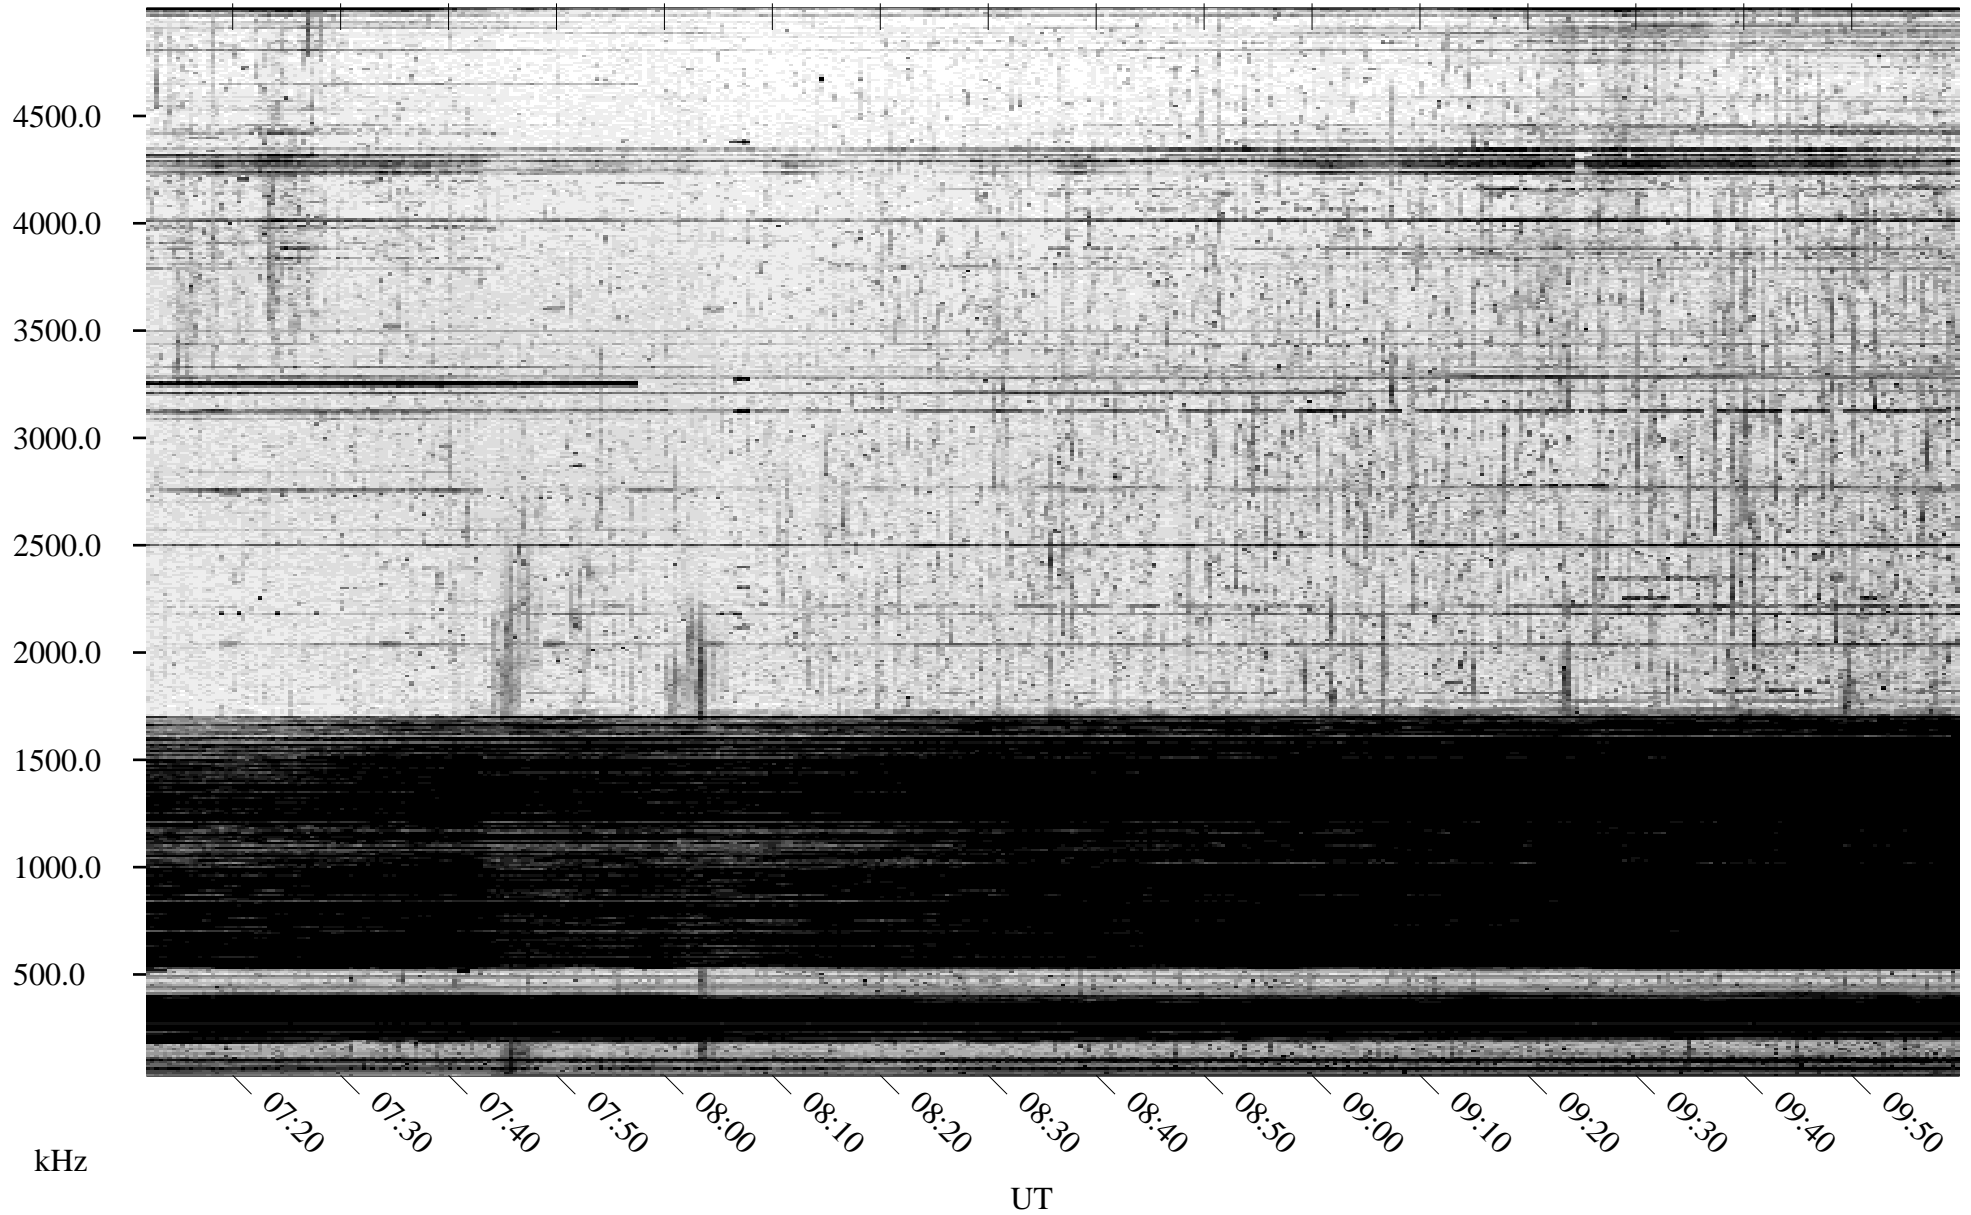

09/27/2004 Churchill, Manitoba

Linear Scale Black = 161 White = 15

ch042711.r00m max_12

Page 1

09/27/2004 Churchill, Manitoba

Linear Scale Black = 161 White = 15

ch042711.r00m max_12

Page 2

09/28/2004 Churchill, Manitoba

Linear Scale Black = 161 White = 15

ch042711.r00m max_12

Page 3

09/28/2004 Churchill, Manitoba

Linear Scale Black = 161 White = 15

ch042711.r00m max_12

Page 4

09/28/2004 Churchill, Manitoba

Linear Scale Black = 161 White = 15

ch042711.r00m max_12

Page 5

09/28/2004 Churchill, Manitoba

Linear Scale Black = 161 White = 15

ch042711.r00m max_12

Page 6

09/28/2004 Churchill, Manitoba

Linear Scale Black = 161 White = 15

ch042711.r00m max_12

Page 7

09/28/2004 Churchill, Manitoba

Linear Scale Black = 161 White = 15

ch042711.r00m max_12

Page 8