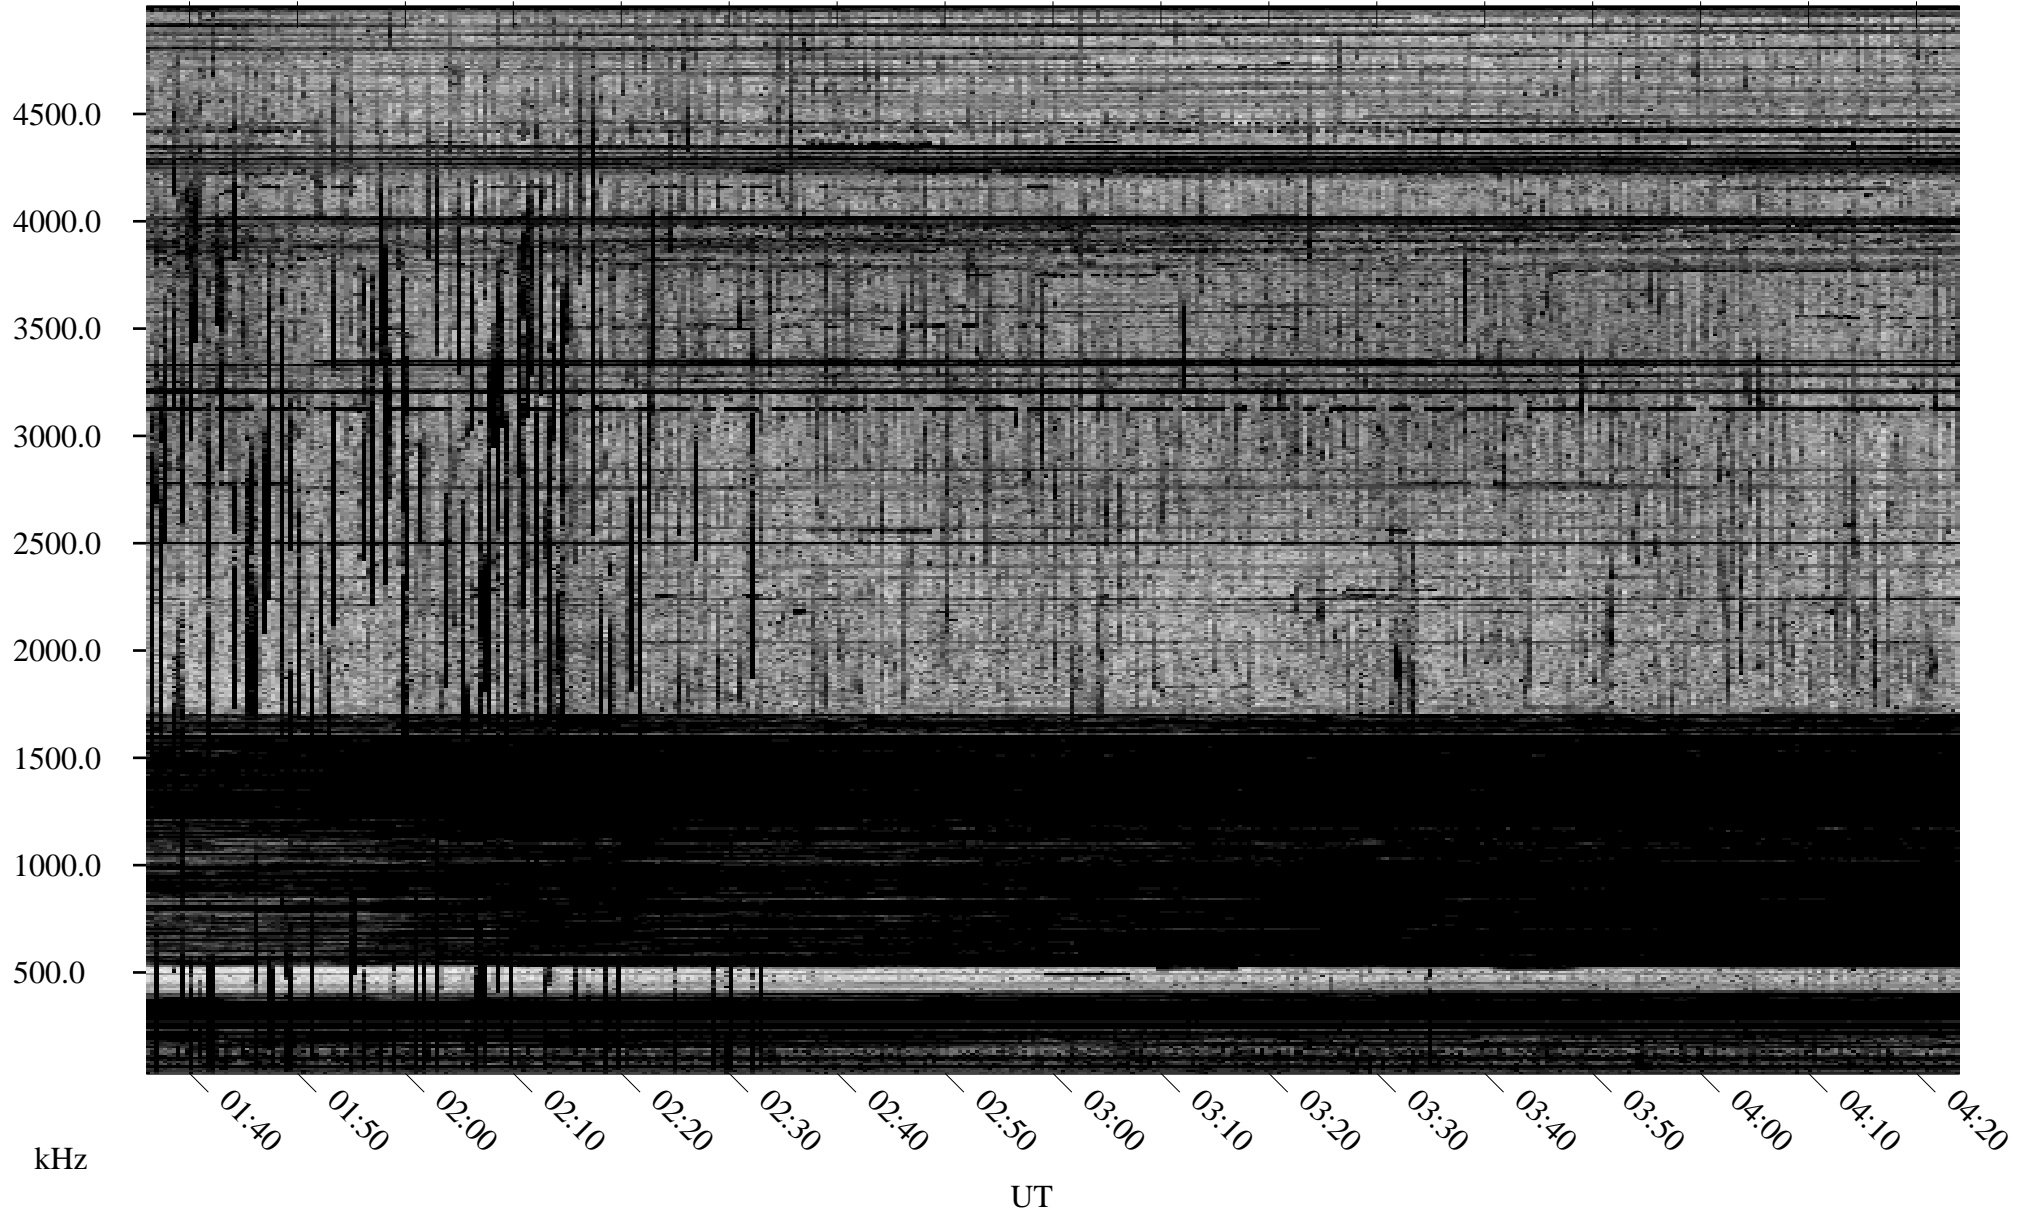

09/28/2004 Churchill, Manitoba

Linear Scale Black = 161 White = 15

ch04272l.r00m max_12

Page 1

09/28/2004 Churchill, Manitoba

Linear Scale Black = 161 White = 15

ch04272l.r00m max_12

Page 2

09/29/2004 Churchill, Manitoba

Linear Scale Black = 161 White = 15

ch04272l.r00m max_12

Page 3

09/29/2004 Churchill, Manitoba

Linear Scale Black = 161 White = 15

ch04272l.r00m max_12

Page 4

09/29/2004 Churchill, Manitoba

Linear Scale Black = 161 White = 15

ch04272l.r00m max_12

Page 5

09/29/2004 Churchill, Manitoba

Linear Scale Black = 161 White = 15

ch04272l.r00m max_12

Page 6

09/29/2004 Churchill, Manitoba

Linear Scale Black = 161 White = 15

ch04272l.r00m max_12

Page 7

09/29/2004 Churchill, Manitoba

Linear Scale Black = 161 White = 15

ch04272l.r00m max_12