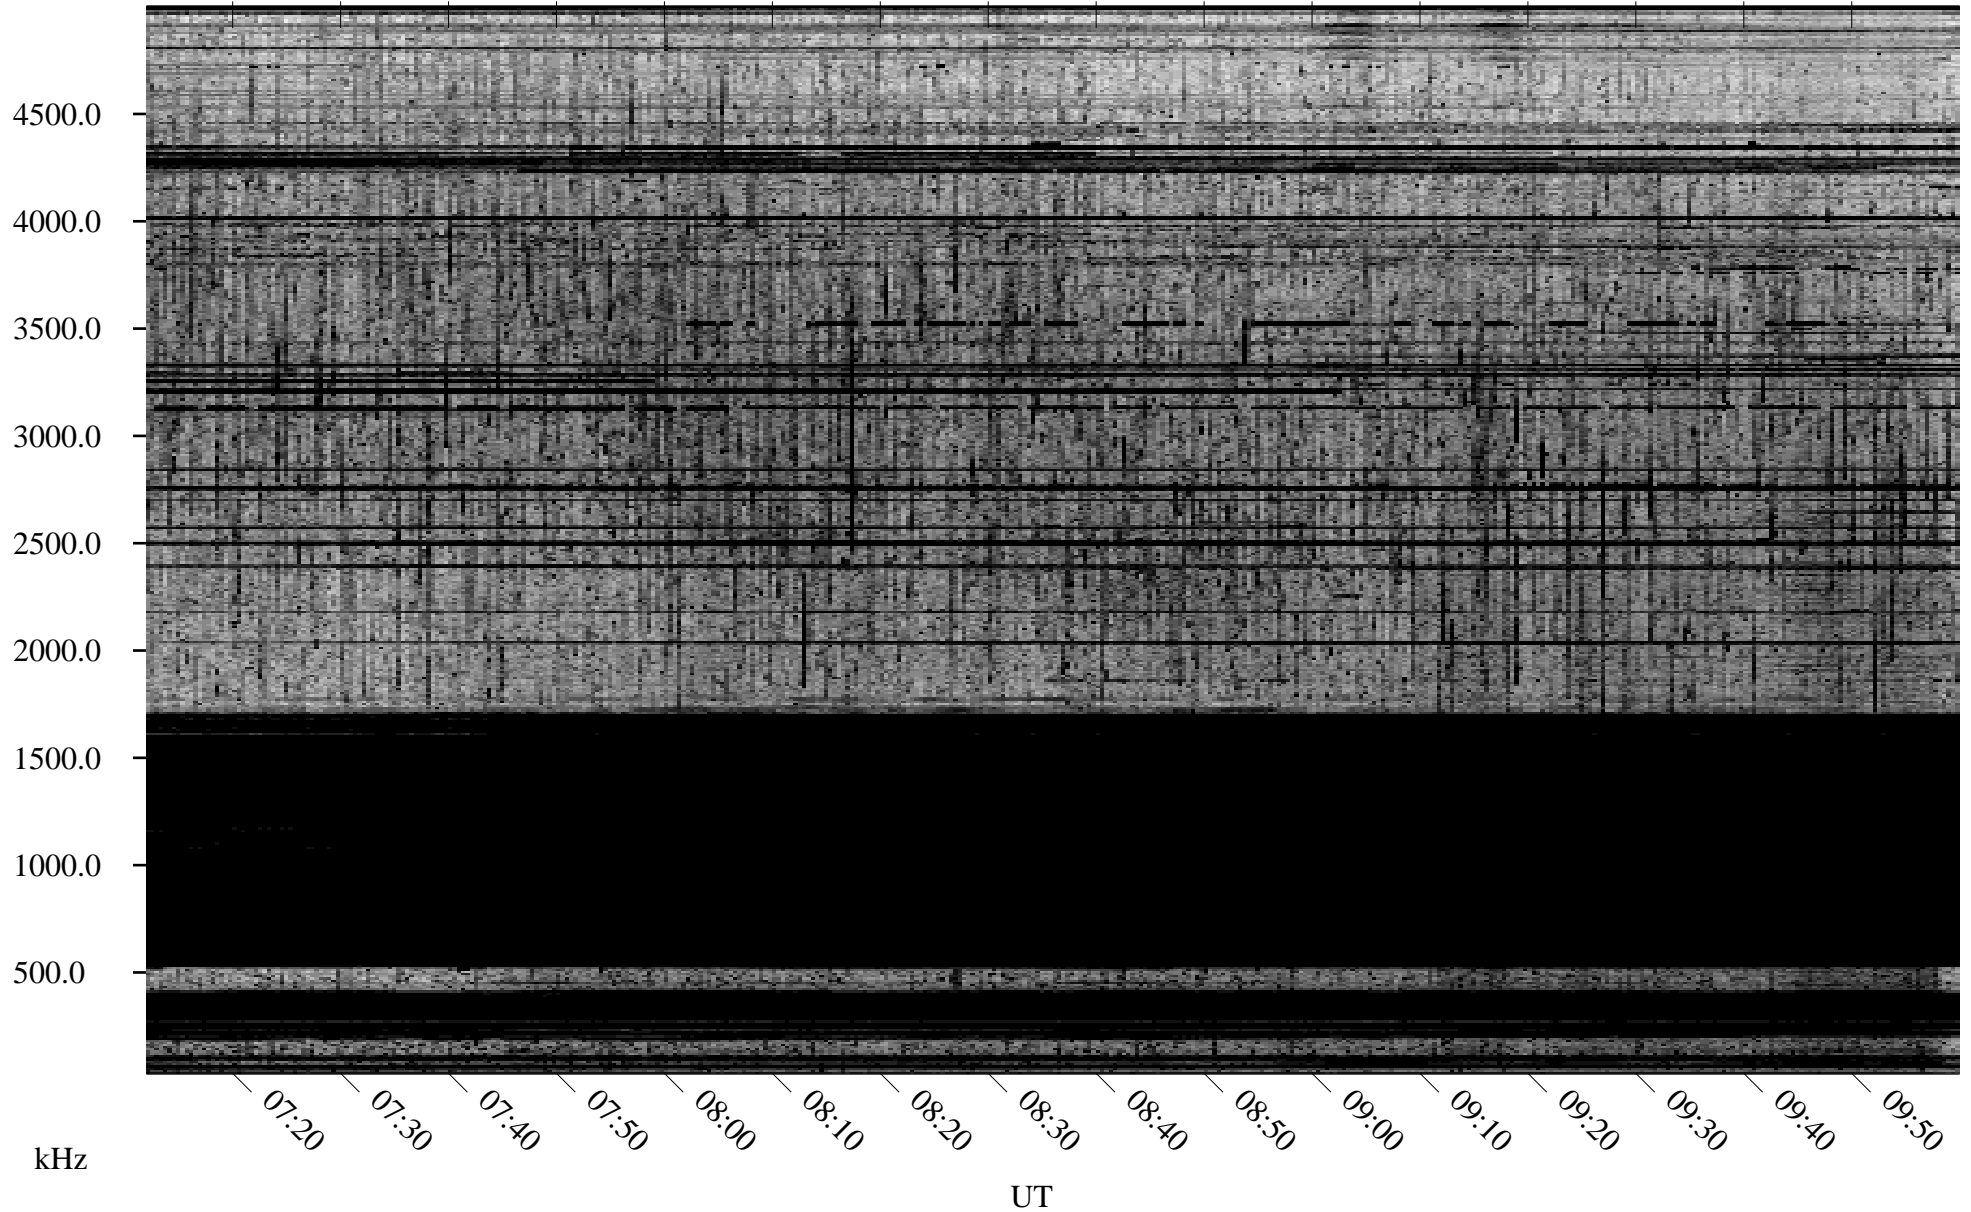

09/28/2004 Churchill, Manitoba

Linear Scale Black = 161 White = 15

ch04272l.r00m max_12

Page 1

09/28/2004 Churchill, Manitoba

Linear Scale Black = 161 White = 15

ch04272l.r00m max_12

Page 2

09/29/2004 Churchill, Manitoba

Linear Scale Black = 161 White = 15

ch04272l.r00m max_12

Page 3

09/29/2004 Churchill, Manitoba

Linear Scale Black = 161 White = 15

ch04272l.r00m max_12

Page 4

09/29/2004 Churchill, Manitoba

Linear Scale Black = 161 White = 15

ch04272l.r00m max_12

Page 5

09/29/2004 Churchill, Manitoba

Linear Scale Black = 161 White = 15

ch04272l.r00m max_12

Page 6

09/29/2004 Churchill, Manitoba

Linear Scale Black = 161 White = 15

ch04272l.r00m max_12

Page 7

09/29/2004 Churchill, Manitoba

Linear Scale Black = 161 White = 15

ch04272l.r00m max_12