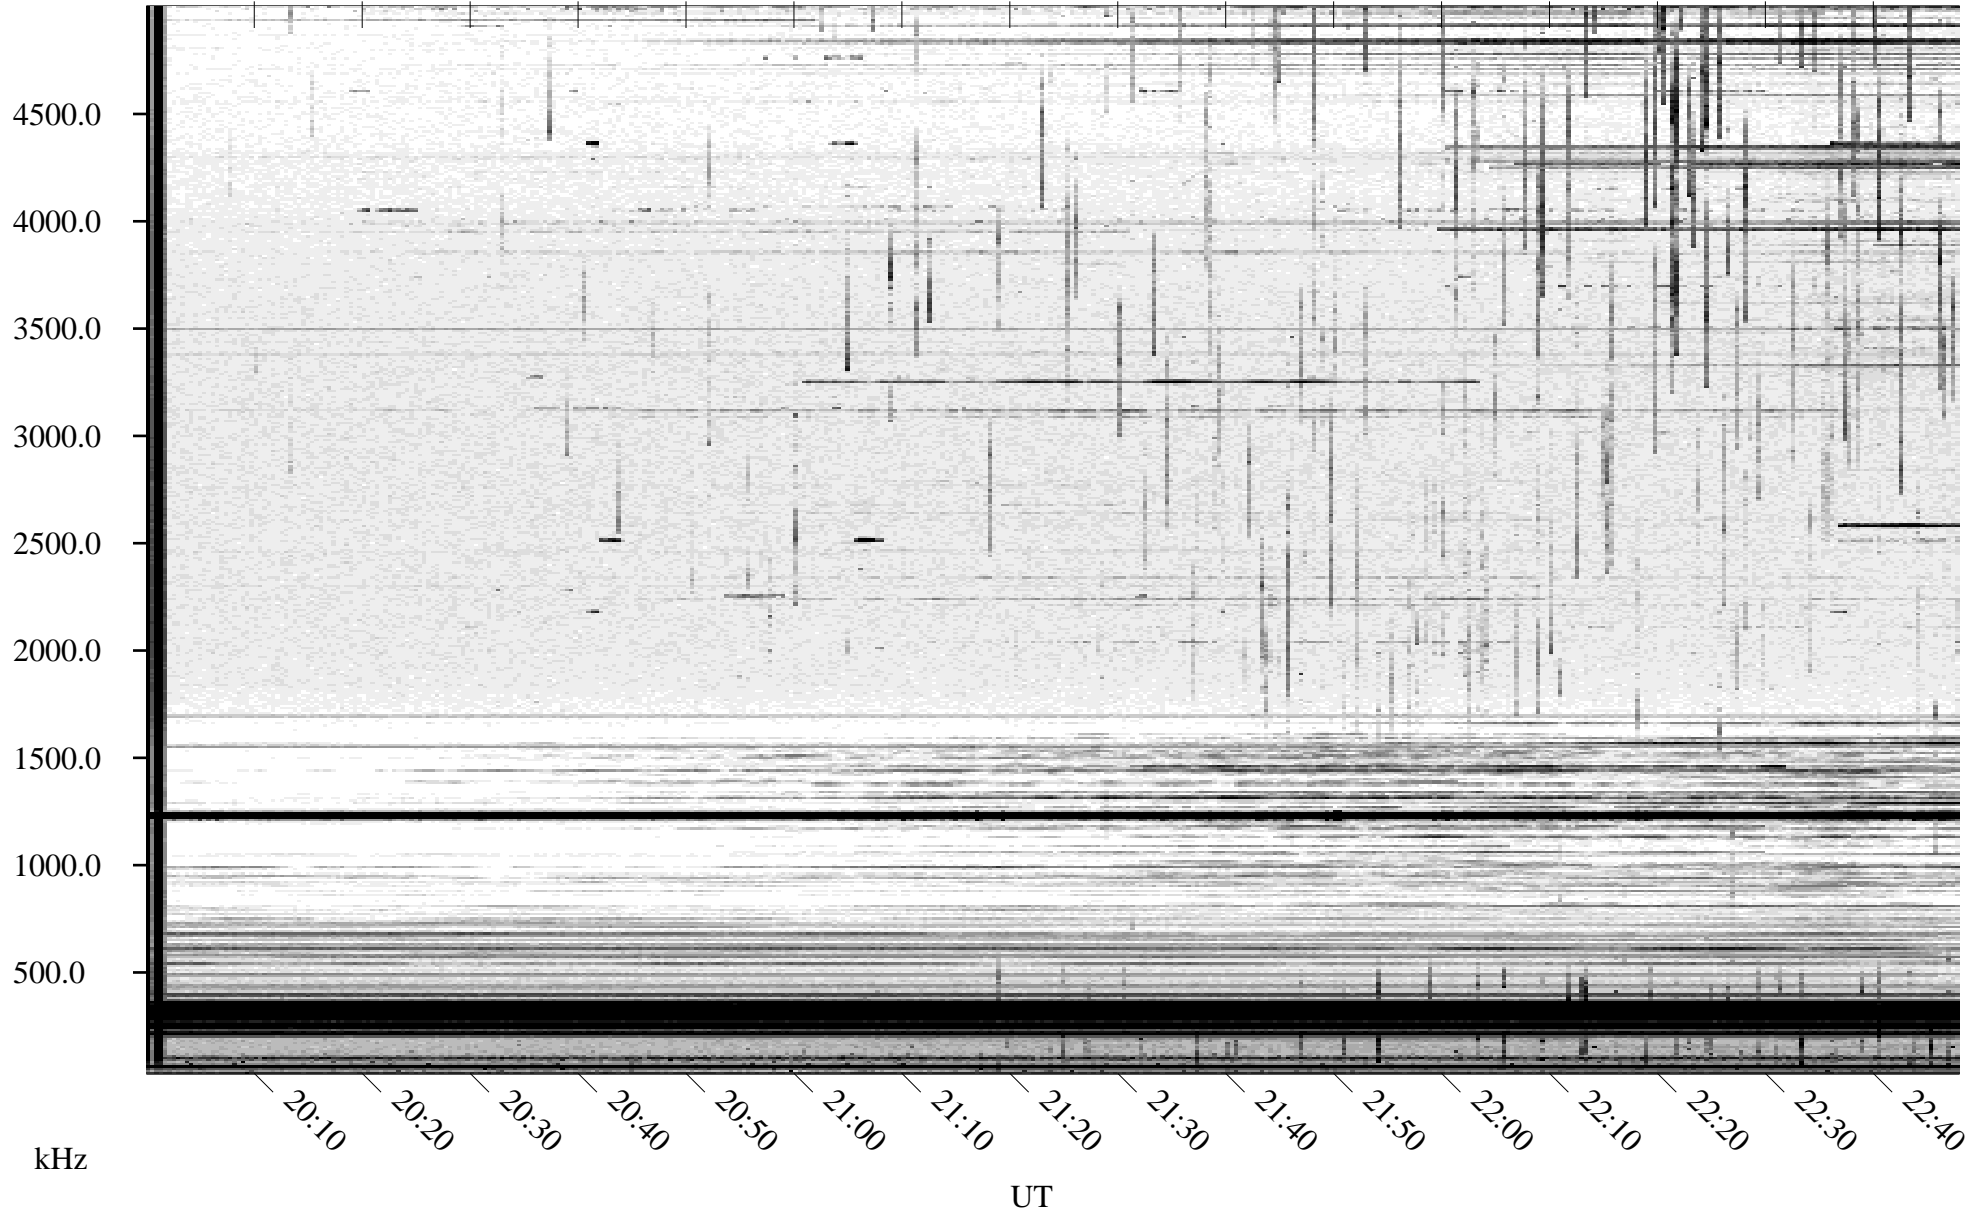

09/28/2004 Churchill, Manitoba

Linear Scale Black = 161 White = 15

ch04272l.r00m max_12

Page 1

09/28/2004 Churchill, Manitoba

Linear Scale Black = 161 White = 15

ch04272l.r00m max_12

Page 2

09/29/2004 Churchill, Manitoba

Linear Scale Black = 161 White = 15

ch04272l.r00m max_12

Page 3

09/29/2004 Churchill, Manitoba

Linear Scale Black = 161 White = 15

ch04272l.r00m max_12

Page 4

09/29/2004 Churchill, Manitoba

Linear Scale Black = 161 White = 15

ch04272l.r00m max_12

Page 5

09/29/2004 Churchill, Manitoba

Linear Scale Black = 161 White = 15

ch04272l.r00m max_12

Page 6

09/29/2004 Churchill, Manitoba

Linear Scale Black = 161 White = 15

ch04272l.r00m max_12

Page 7

09/29/2004 Churchill, Manitoba

Linear Scale Black = 161 White = 15

ch04272l.r00m max_12