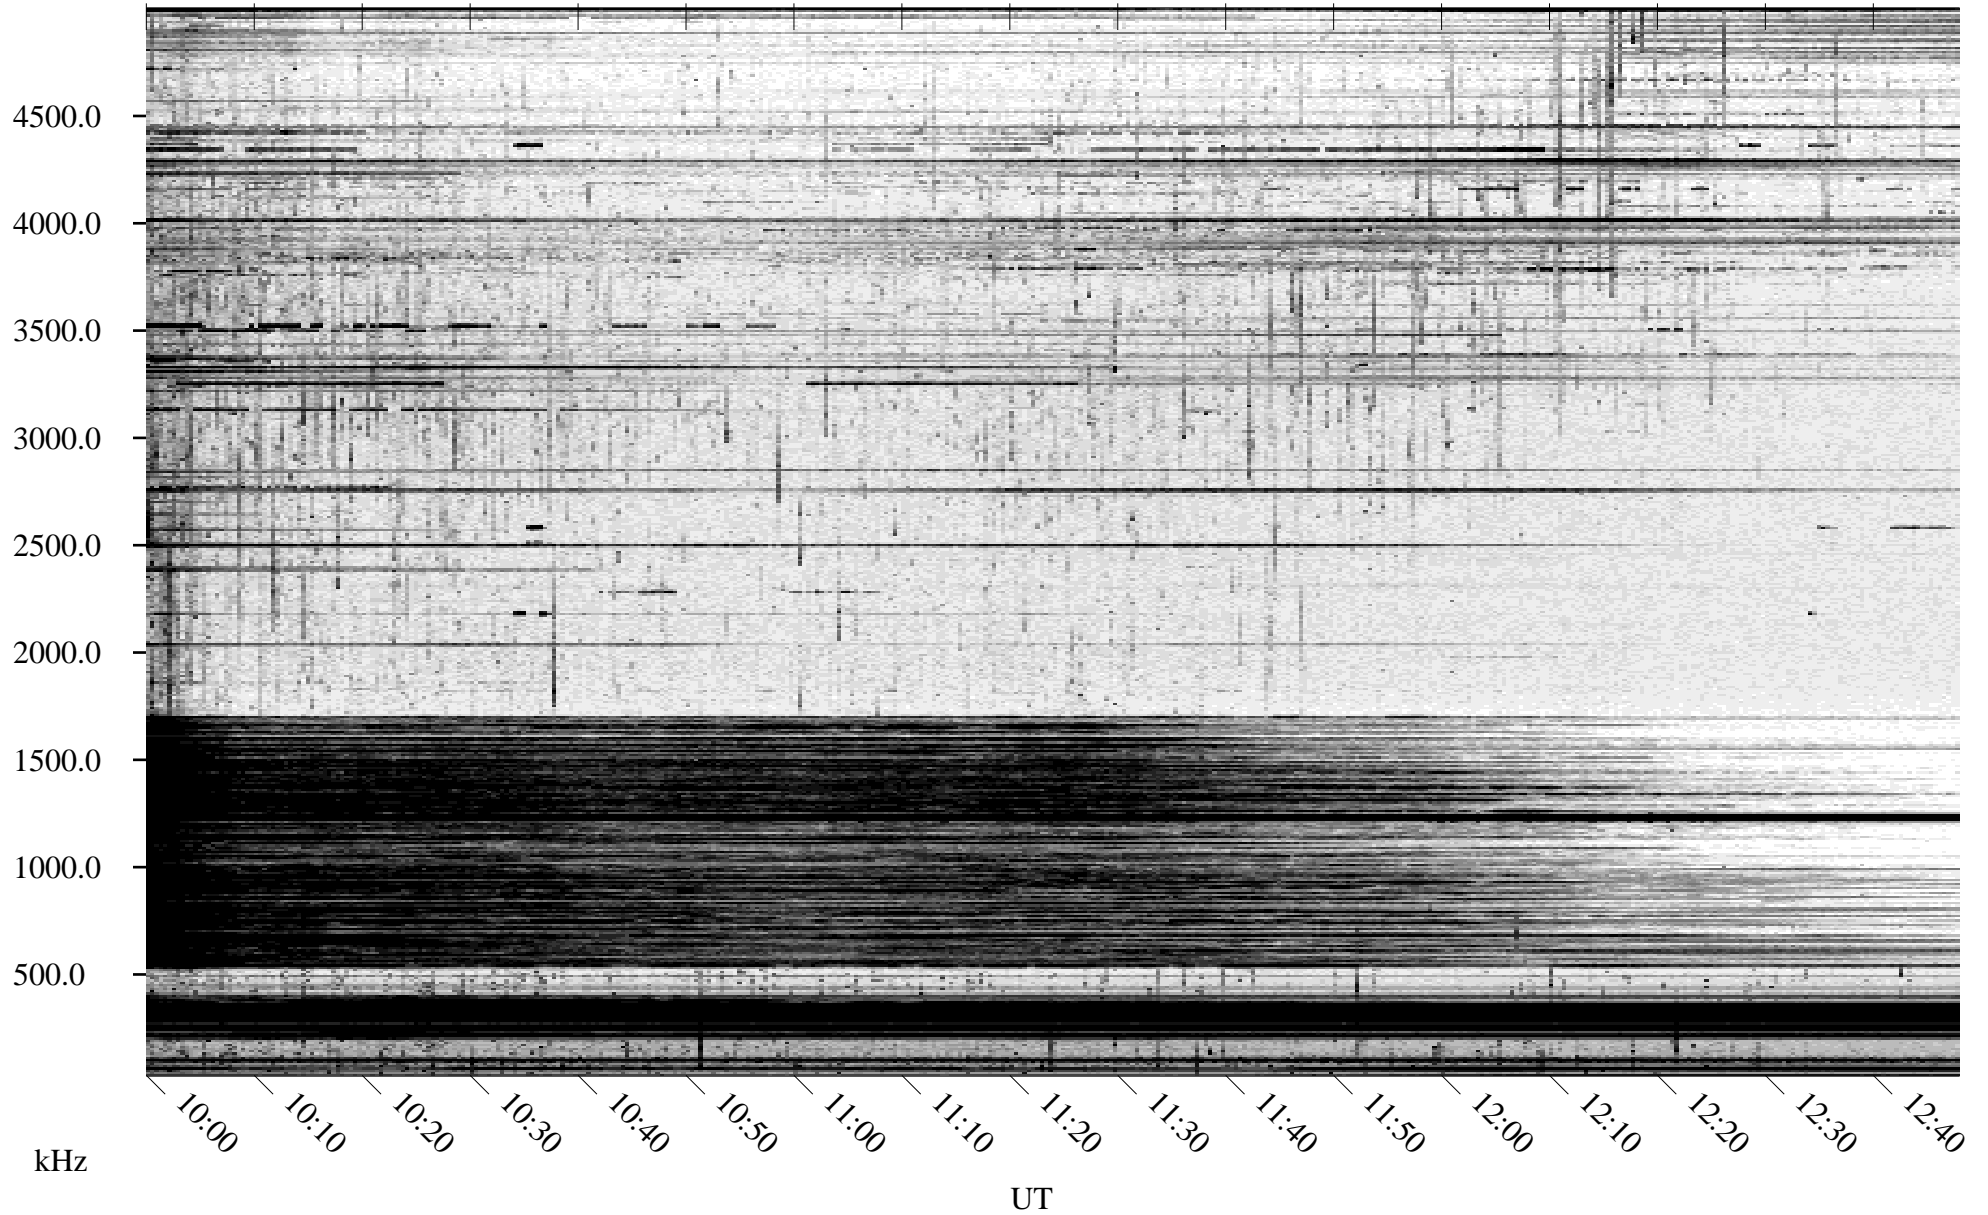

09/28/2004 Churchill, Manitoba

Linear Scale Black = 161 White = 15

ch04272l.r00m max_12

Page 1

09/28/2004 Churchill, Manitoba

Linear Scale Black = 161 White = 15

ch04272l.r00m max_12

Page 2

09/29/2004 Churchill, Manitoba

Linear Scale Black = 161 White = 15

ch04272l.r00m max_12

Page 3

09/29/2004 Churchill, Manitoba

Linear Scale Black = 161 White = 15

ch04272l.r00m max_12

Page 4

09/29/2004 Churchill, Manitoba

Linear Scale Black = 161 White = 15

ch04272l.r00m max_12

Page 5

09/29/2004 Churchill, Manitoba

Linear Scale Black = 161 White = 15

ch04272l.r00m max_12

Page 6

09/29/2004 Churchill, Manitoba

Linear Scale Black = 161 White = 15

ch04272l.r00m max_12

Page 7

09/29/2004 Churchill, Manitoba

Linear Scale Black = 161 White = 15

ch04272l.r00m max_12