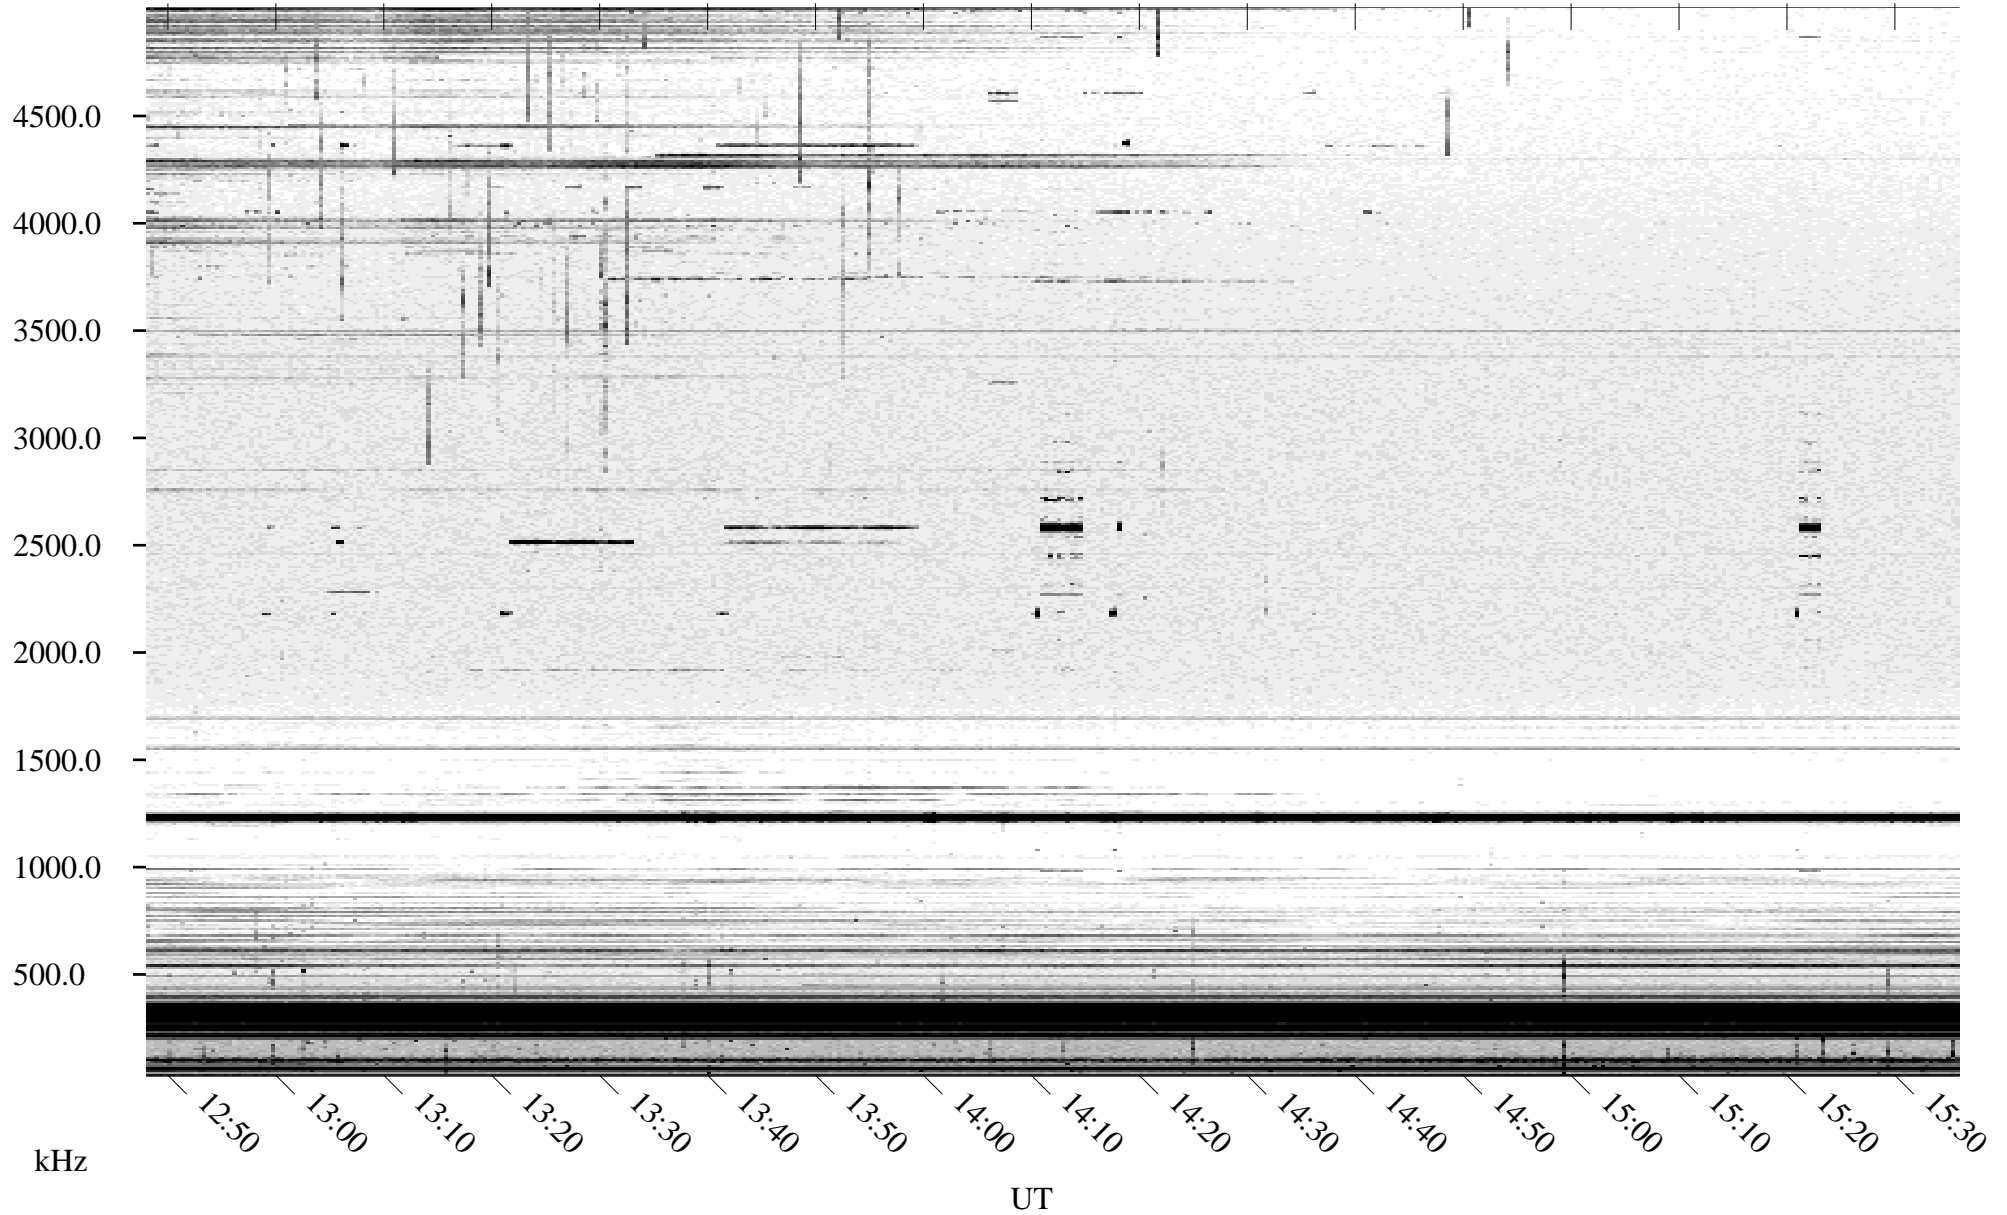

09/28/2004 Churchill, Manitoba

Linear Scale Black = 161 White = 15

ch04272l.r00m max_12

Page 1

09/28/2004 Churchill, Manitoba

Linear Scale Black = 161 White = 15

ch04272l.r00m max_12

Page 2

09/29/2004 Churchill, Manitoba

Linear Scale Black = 161 White = 15

ch04272l.r00m max_12

Page 3

09/29/2004 Churchill, Manitoba

Linear Scale Black = 161 White = 15

ch04272l.r00m max_12

Page 4

09/29/2004 Churchill, Manitoba

Linear Scale Black = 161 White = 15

ch04272l.r00m max_12

Page 5

09/29/2004 Churchill, Manitoba

Linear Scale Black = 161 White = 15

ch04272l.r00m max_12

Page 6

09/29/2004 Churchill, Manitoba

Linear Scale Black = 161 White = 15

ch04272l.r00m max_12

Page 7

09/29/2004 Churchill, Manitoba

Linear Scale Black = 161 White = 15

ch04272l.r00m max_12