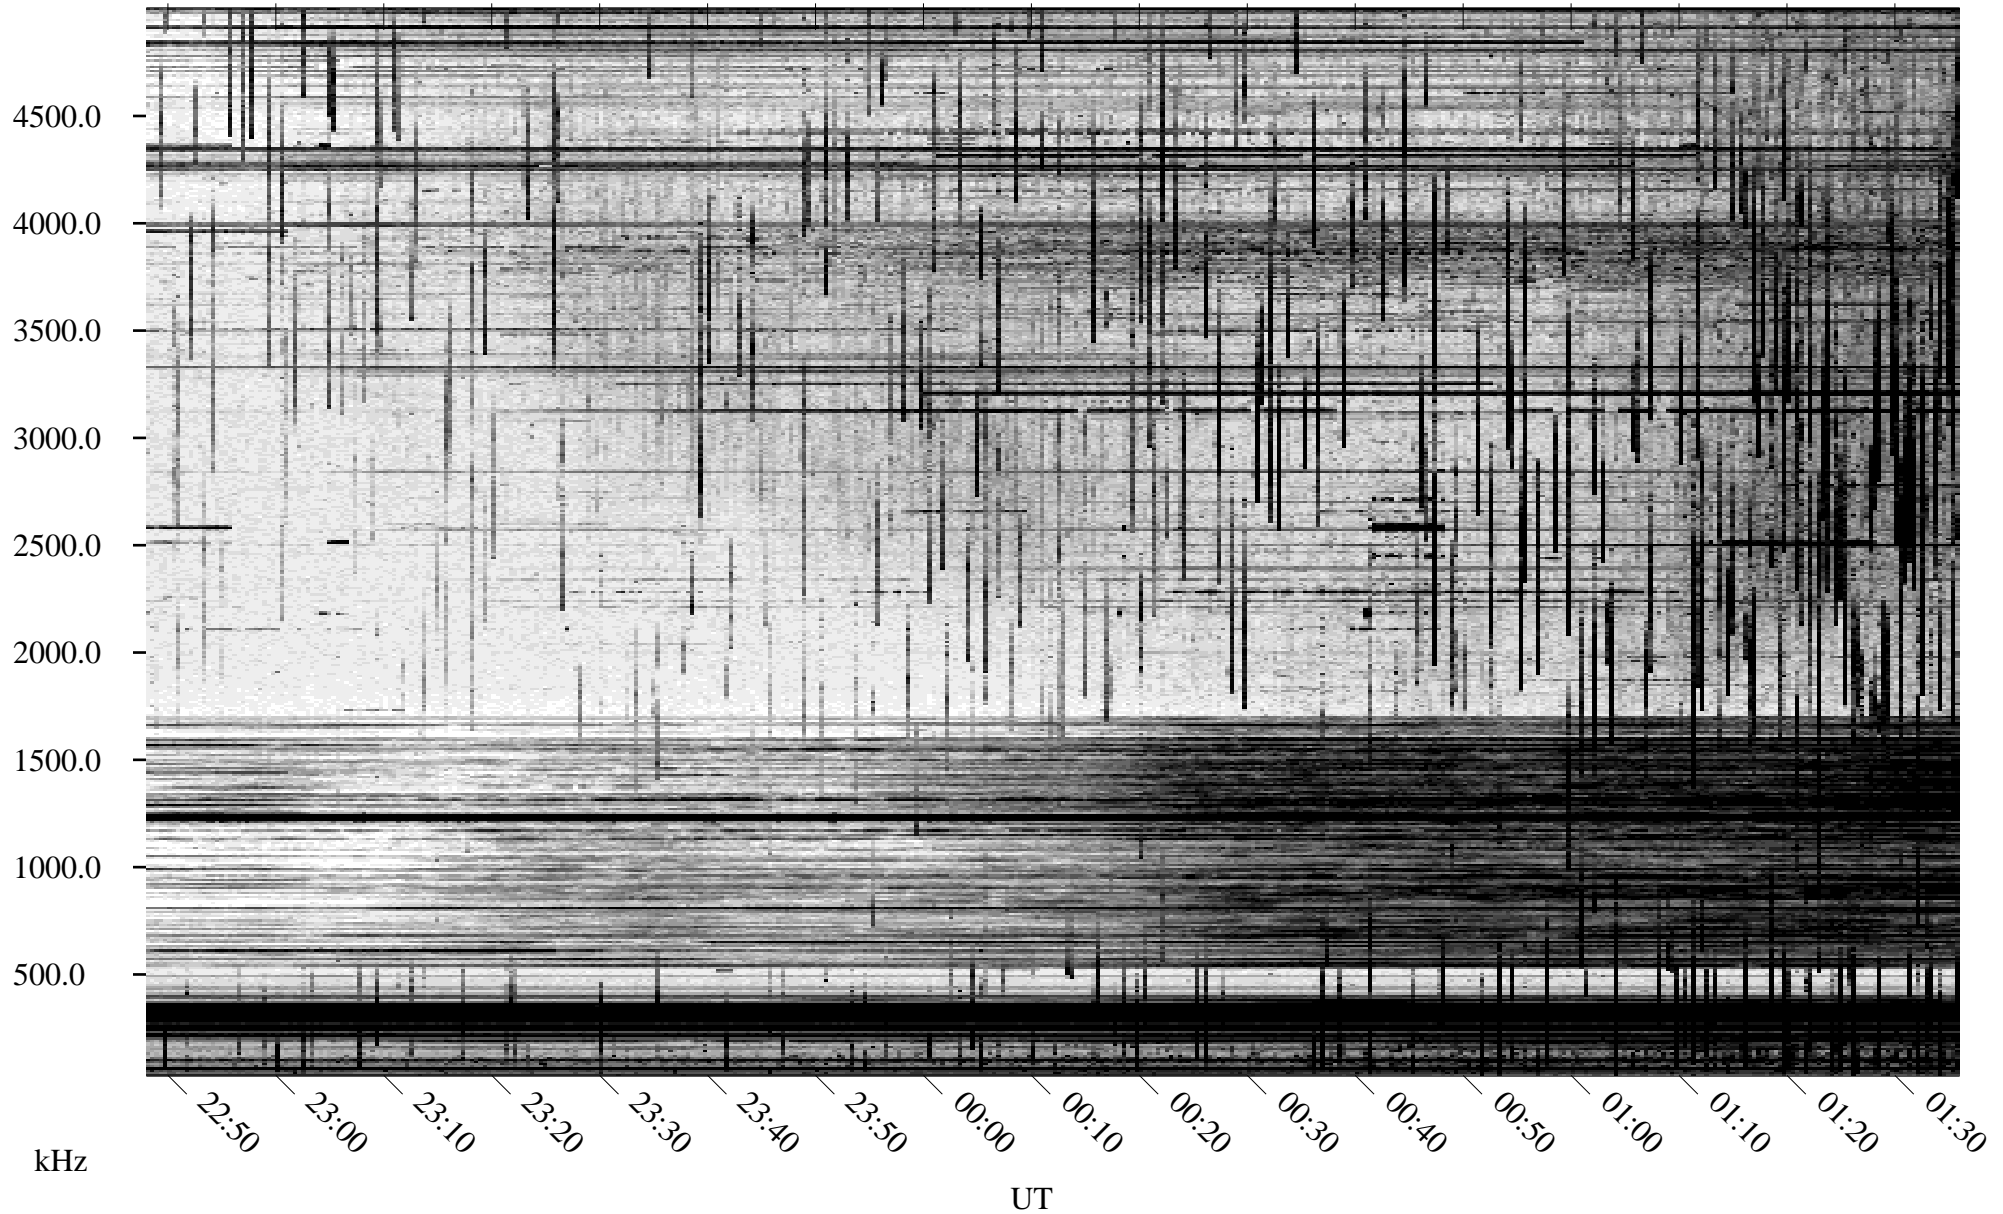

09/28/2004 Churchill, Manitoba

Linear Scale Black = 161 White = 15

ch04272l.r00m max_12

Page 1

09/28/2004 Churchill, Manitoba

Linear Scale Black = 161 White = 15

ch04272l.r00m max_12

Page 2

09/29/2004 Churchill, Manitoba

Linear Scale Black = 161 White = 15

ch04272l.r00m max_12

Page 3

09/29/2004 Churchill, Manitoba

Linear Scale Black = 161 White = 15

ch04272l.r00m max_12

Page 4

09/29/2004 Churchill, Manitoba

Linear Scale Black = 161 White = 15

ch04272l.r00m max_12

Page 5

09/29/2004 Churchill, Manitoba

Linear Scale Black = 161 White = 15

ch04272l.r00m max_12

Page 6

09/29/2004 Churchill, Manitoba

Linear Scale Black = 161 White = 15

ch04272l.r00m max_12

Page 7

09/29/2004 Churchill, Manitoba

Linear Scale Black = 161 White = 15

ch04272l.r00m max_12