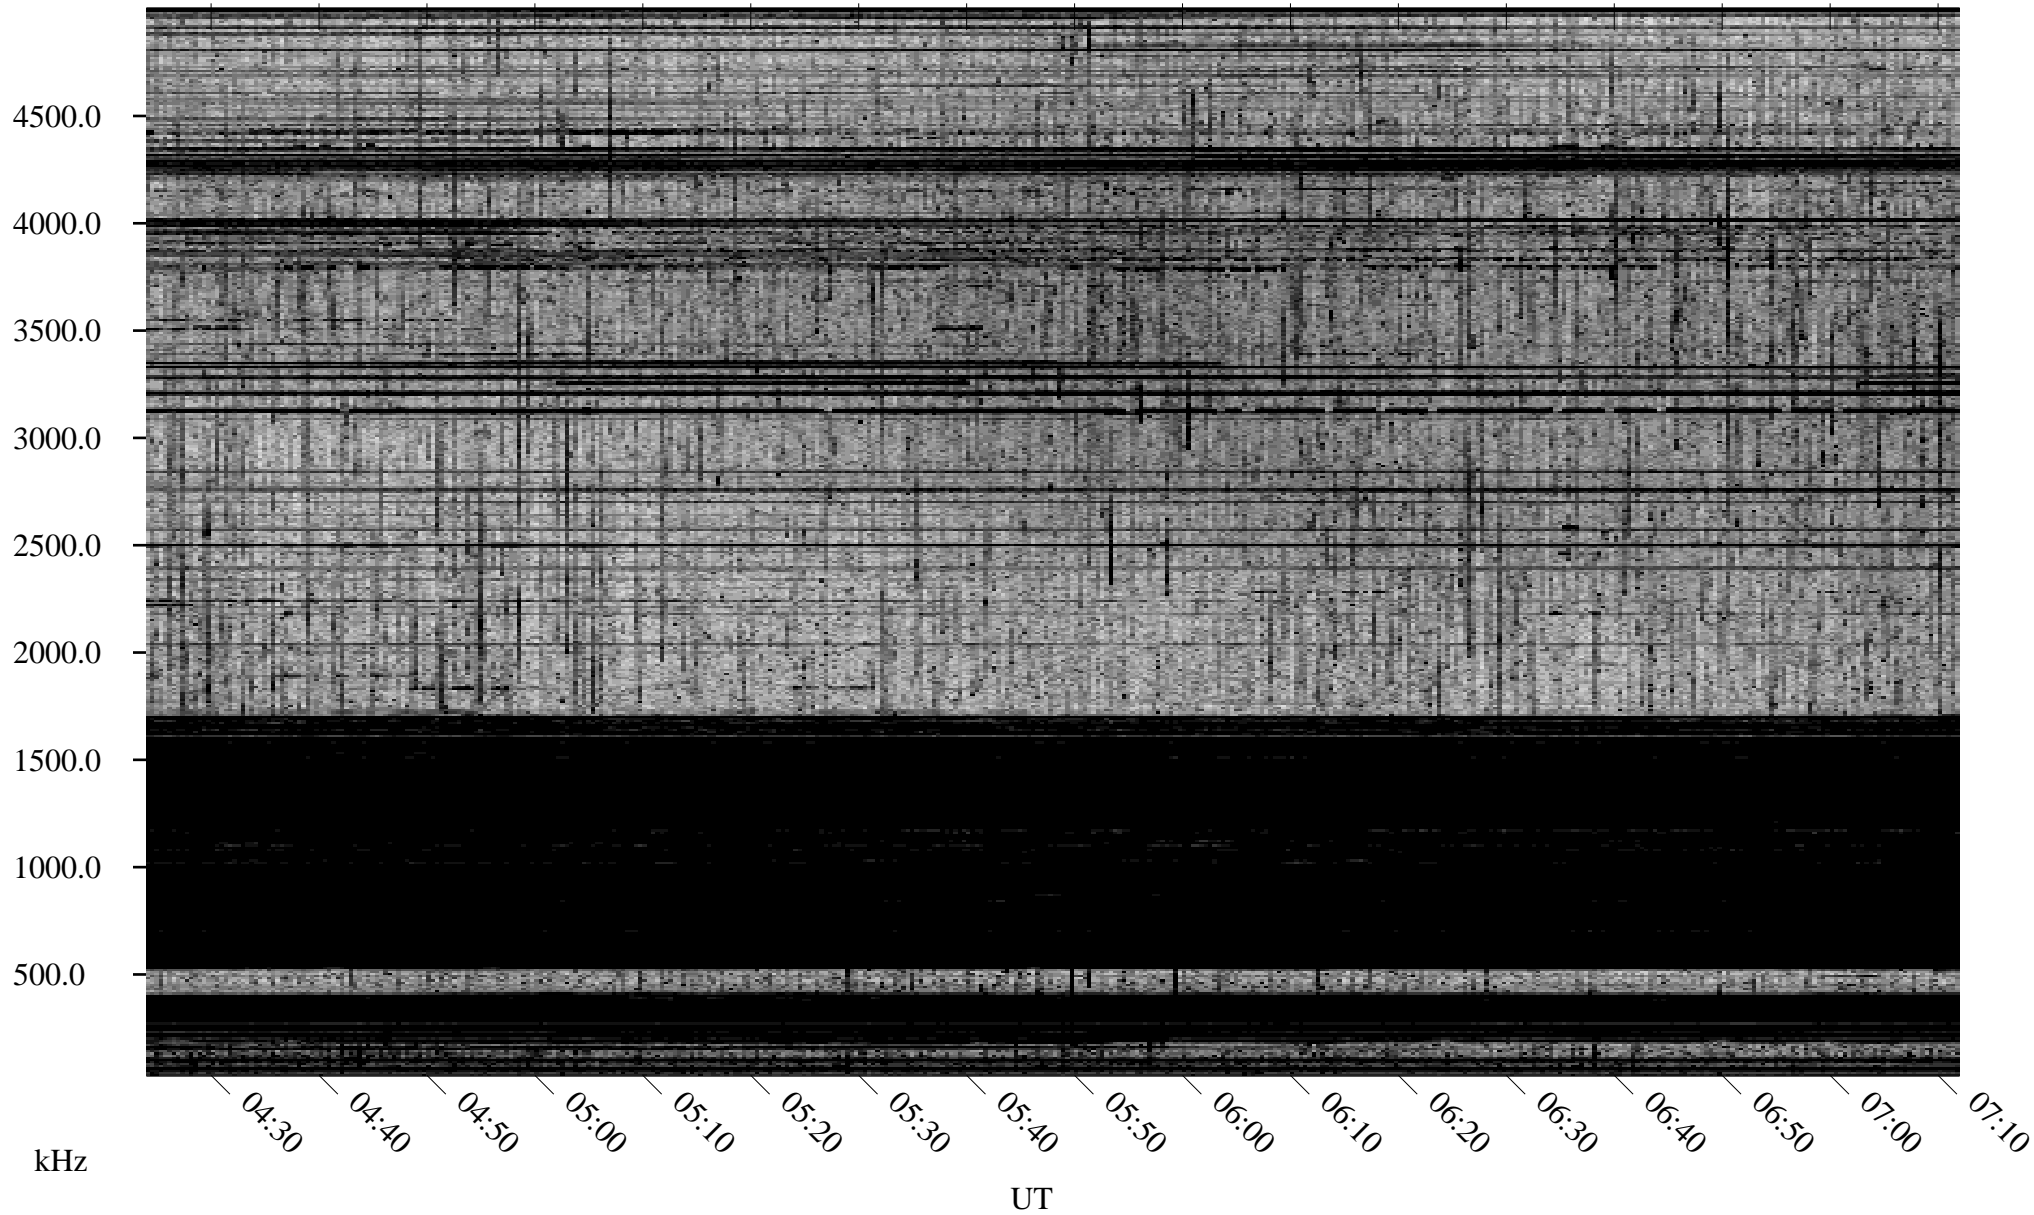

09/28/2004 Churchill, Manitoba

Linear Scale Black = 161 White = 15

ch04272l.r00m max_12

Page 1

09/28/2004 Churchill, Manitoba

Linear Scale Black = 161 White = 15

ch04272l.r00m max_12

Page 2

09/29/2004 Churchill, Manitoba

Linear Scale Black = 161 White = 15

ch04272l.r00m max_12

Page 3

09/29/2004 Churchill, Manitoba

Linear Scale Black = 161 White = 15

ch04272l.r00m max_12

Page 4

09/29/2004 Churchill, Manitoba

Linear Scale Black = 161 White = 15

ch04272l.r00m max_12

Page 5

09/29/2004 Churchill, Manitoba

Linear Scale Black = 161 White = 15

ch04272l.r00m max_12

Page 6

09/29/2004 Churchill, Manitoba

Linear Scale Black = 161 White = 15

ch04272l.r00m max_12

Page 7

09/29/2004 Churchill, Manitoba

Linear Scale Black = 161 White = 15

ch04272l.r00m max_12