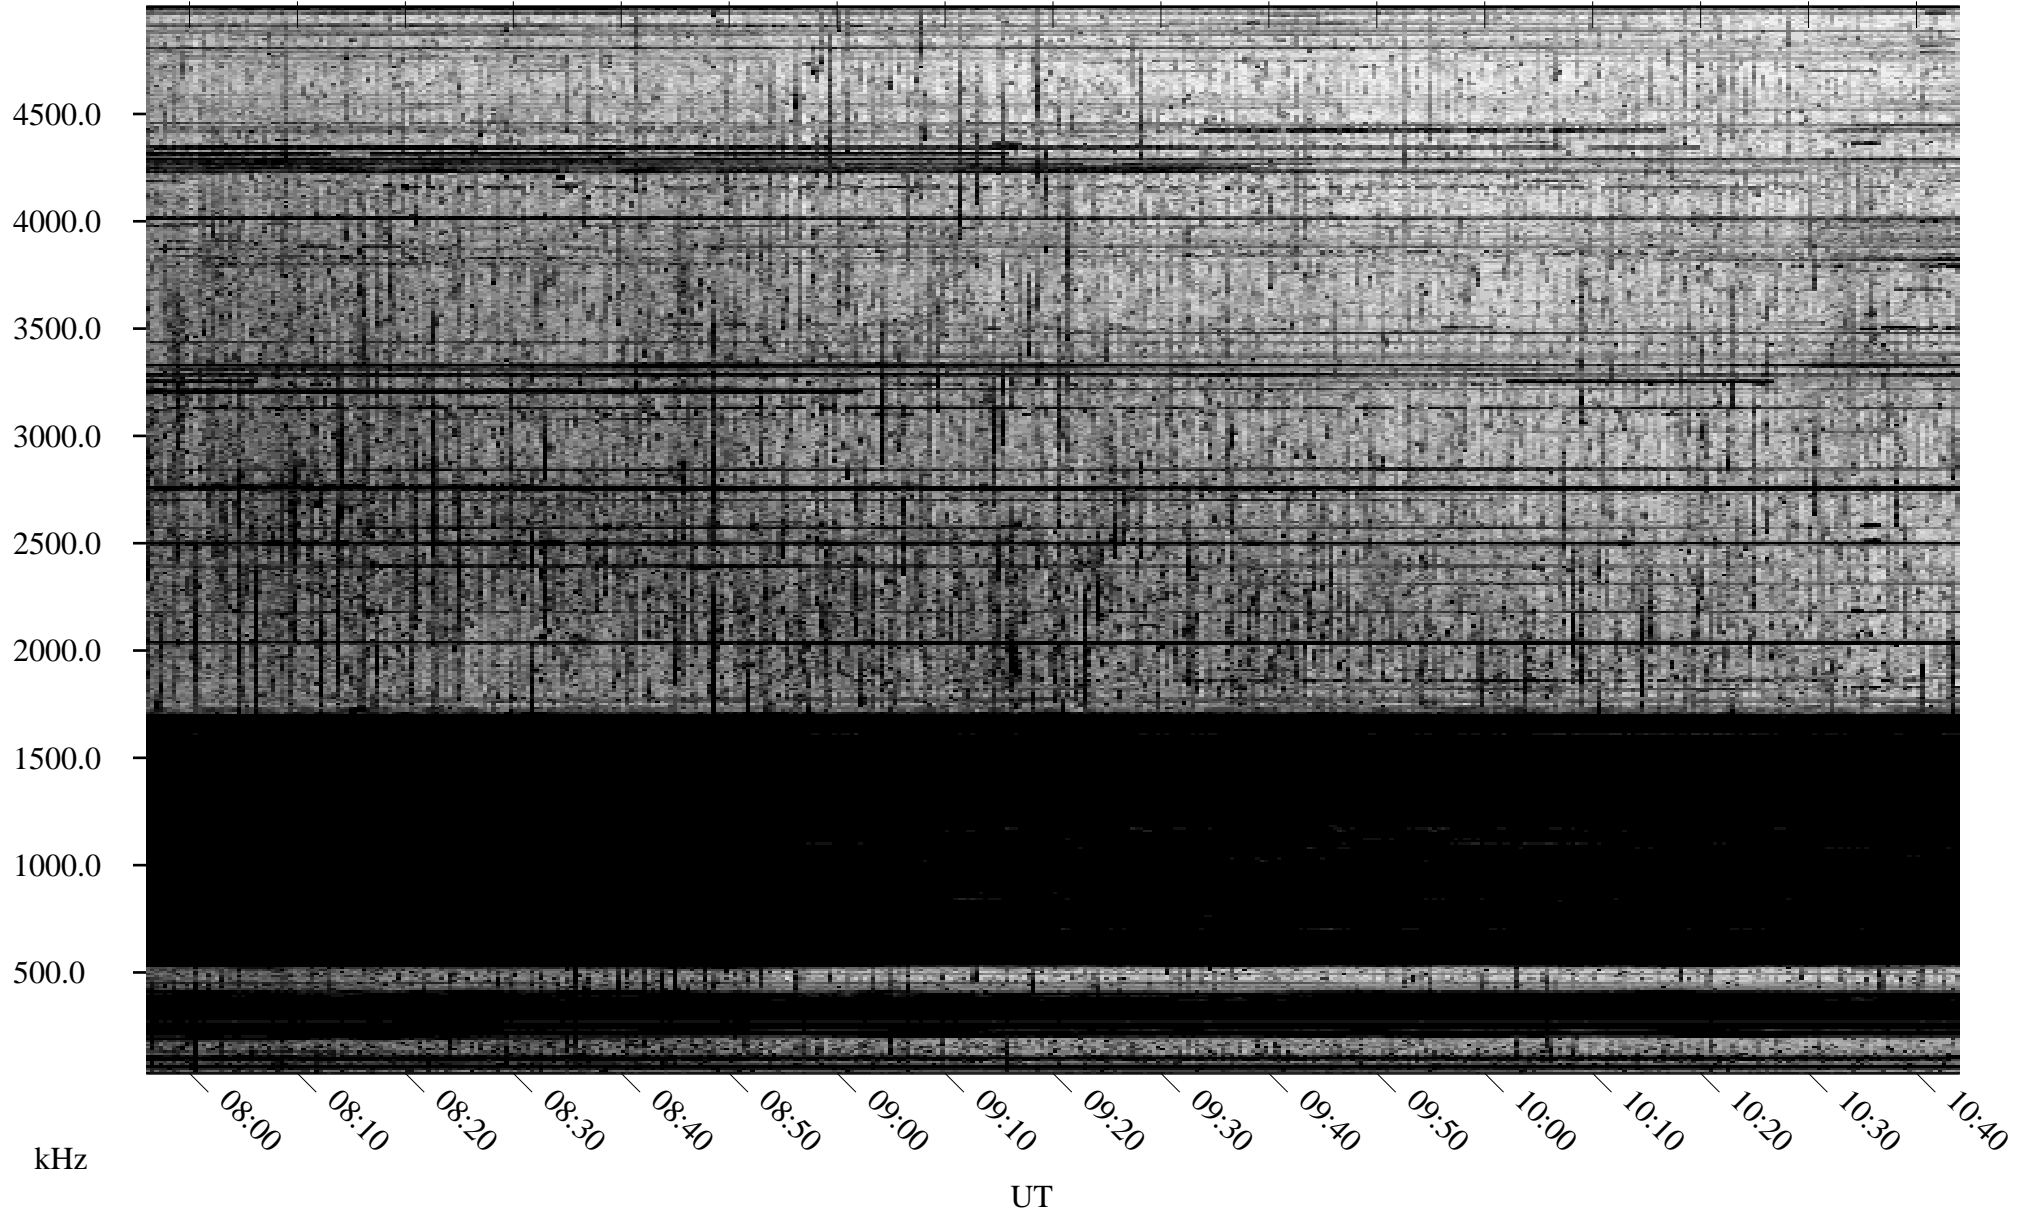

09/29/2004 Churchill, Manitoba

Linear Scale Black = 161 White = 15

ch04273l.r00m max_12

Page 1

09/29/2004 Churchill, Manitoba

Linear Scale Black = 161 White = 15

ch04273l.r00m max_12

Page 2

09/30/2004 Churchill, Manitoba

Linear Scale Black = 161 White = 15

ch04273l.r00m max_12

Page 3

09/30/2004 Churchill, Manitoba

Linear Scale Black = 161 White = 15

ch04273l.r00m max_12

Page 4

09/30/2004 Churchill, Manitoba

Linear Scale Black = 161 White = 15

ch042731.r00m max_12

Page 5

09/30/2004 Churchill, Manitoba

Linear Scale Black = 161 White = 15

ch04273l.r00m max_12

Page 6

09/30/2004 Churchill, Manitoba

Linear Scale Black = 161 White = 15

ch04273l.r00m max_12

Page 7

09/30/2004 Churchill, Manitoba

Linear Scale Black = 161 White = 15

ch04273l.r00m max_12

Page 8