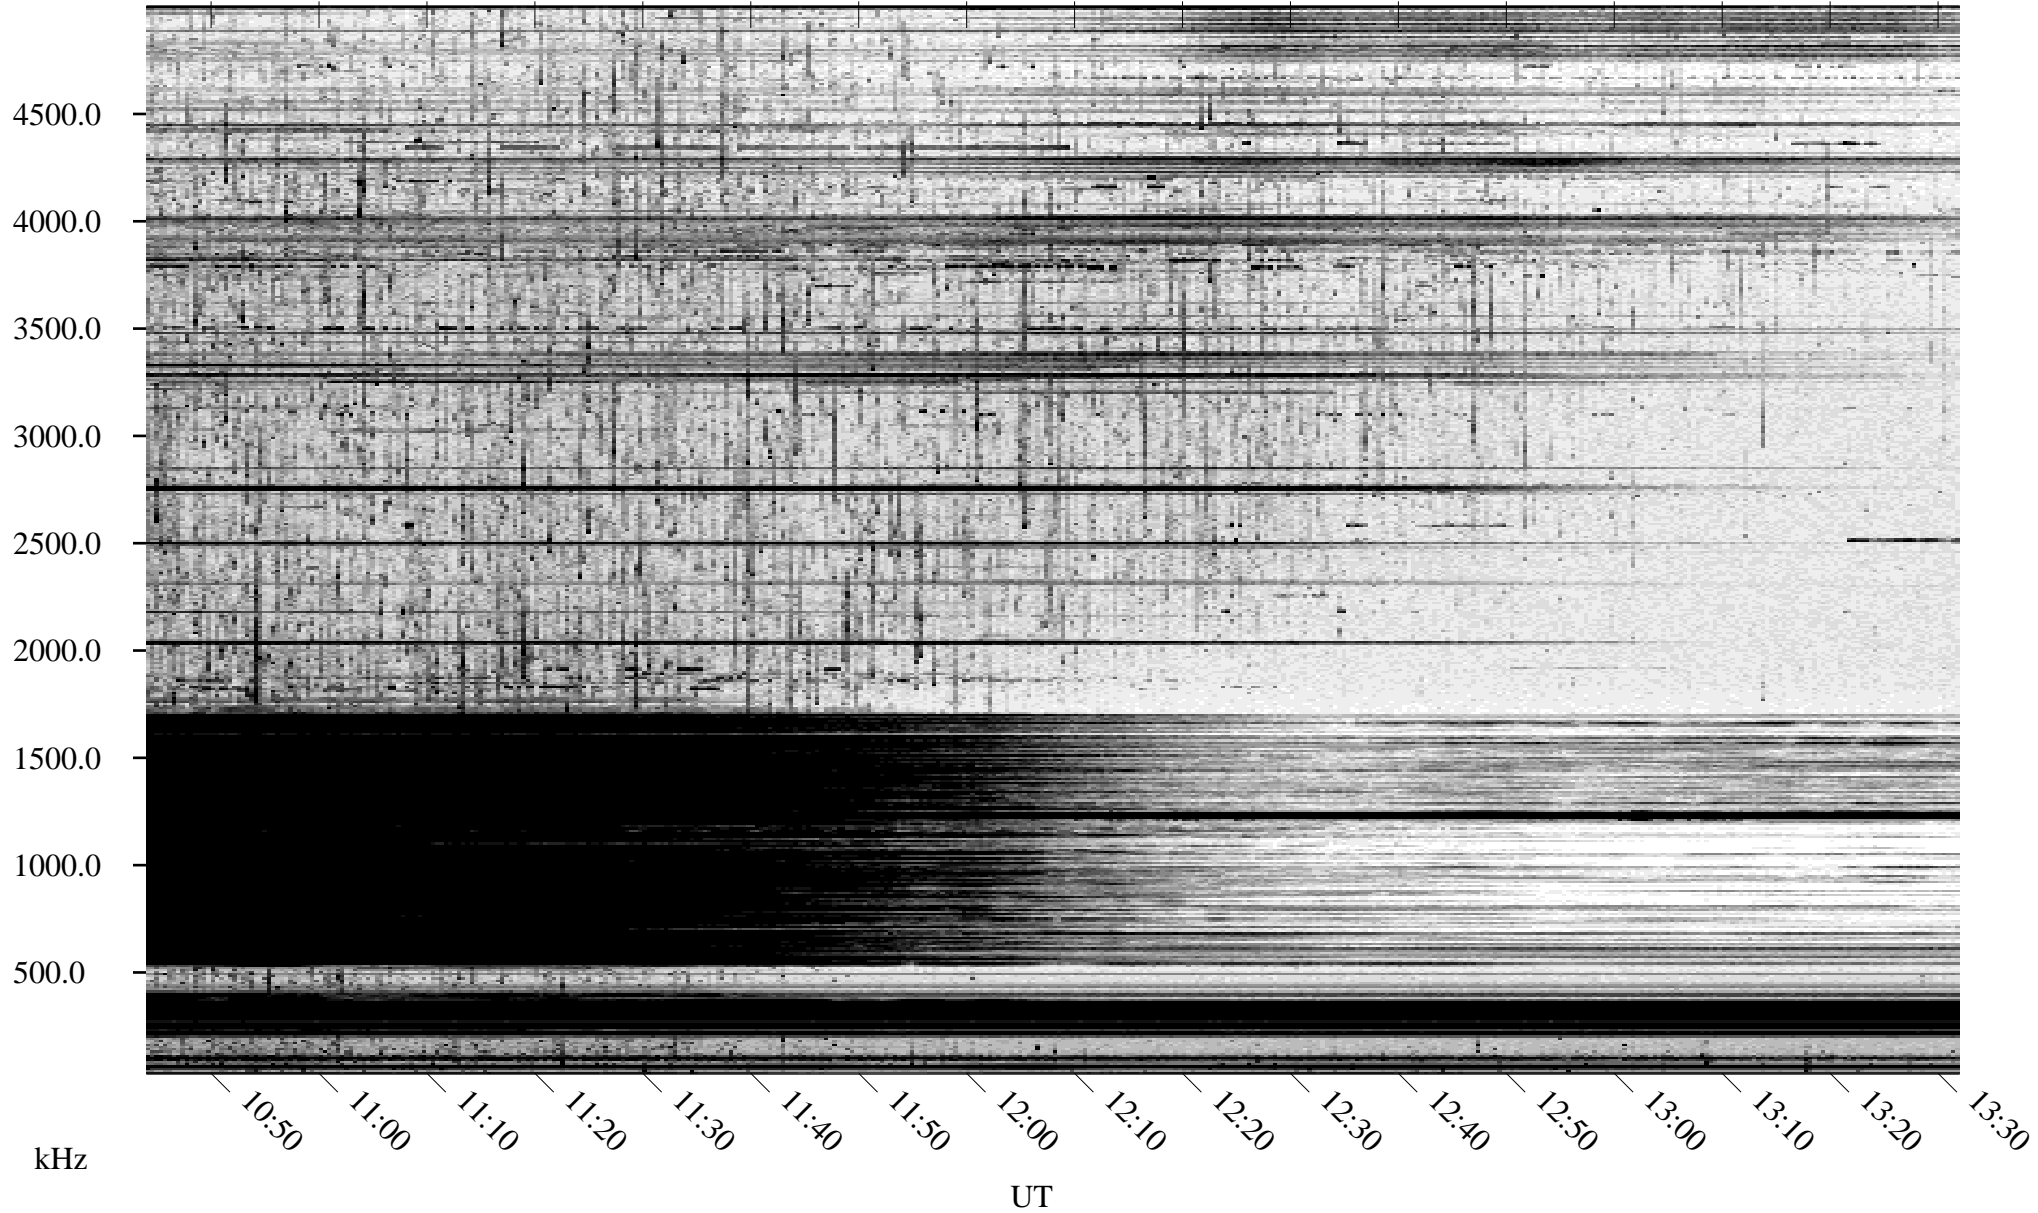

09/29/2004 Churchill, Manitoba

Linear Scale Black = 161 White = 15

ch04273l.r00m max_12

Page 1

09/29/2004 Churchill, Manitoba

Linear Scale Black = 161 White = 15

ch04273l.r00m max_12

Page 2

09/30/2004 Churchill, Manitoba

Linear Scale Black = 161 White = 15

ch04273l.r00m max_12

Page 3

09/30/2004 Churchill, Manitoba

Linear Scale Black = 161 White = 15

ch04273l.r00m max_12

Page 4

09/30/2004 Churchill, Manitoba

Linear Scale Black = 161 White = 15

ch042731.r00m max_12

Page 5

09/30/2004 Churchill, Manitoba

Linear Scale Black = 161 White = 15

ch04273l.r00m max_12

Page 6

09/30/2004 Churchill, Manitoba

Linear Scale Black = 161 White = 15

ch04273l.r00m max_12

Page 7

09/30/2004 Churchill, Manitoba

Linear Scale Black = 161 White = 15

ch04273l.r00m max_12

Page 8