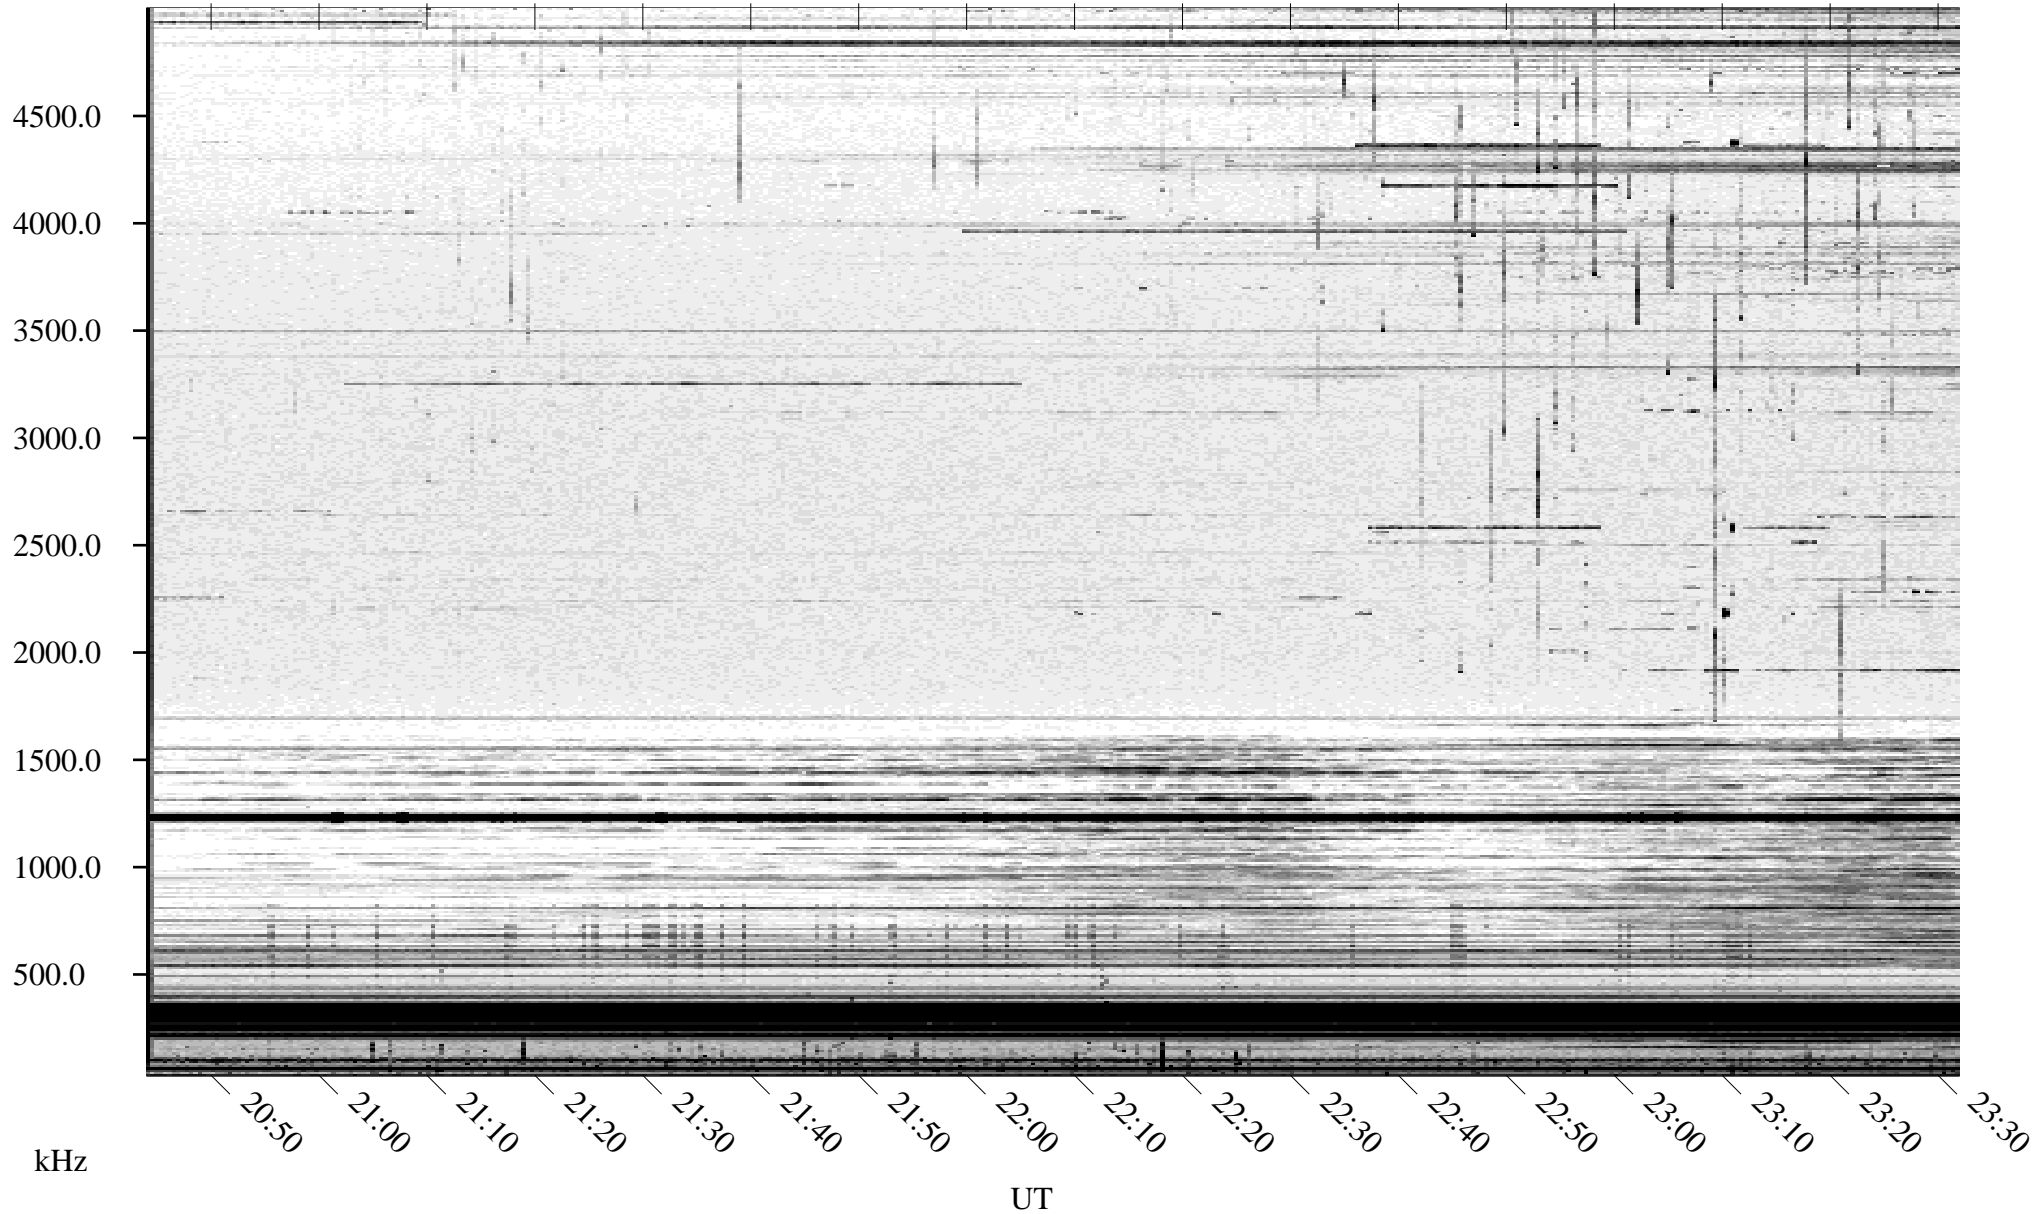

09/29/2004 Churchill, Manitoba

Linear Scale Black = 161 White = 15

ch04273l.r00m max_12

Page 1

09/29/2004 Churchill, Manitoba

Linear Scale Black = 161 White = 15

ch04273l.r00m max_12

Page 2

09/30/2004 Churchill, Manitoba

Linear Scale Black = 161 White = 15

ch04273l.r00m max_12

Page 3

09/30/2004 Churchill, Manitoba

Linear Scale Black = 161 White = 15

ch04273l.r00m max_12

Page 4

09/30/2004 Churchill, Manitoba

Linear Scale Black = 161 White = 15

ch042731.r00m max_12

Page 5

09/30/2004 Churchill, Manitoba

Linear Scale Black = 161 White = 15

ch04273l.r00m max_12

Page 6

09/30/2004 Churchill, Manitoba

Linear Scale Black = 161 White = 15

ch04273l.r00m max_12

Page 7

09/30/2004 Churchill, Manitoba

Linear Scale Black = 161 White = 15

ch04273l.r00m max_12

Page 8