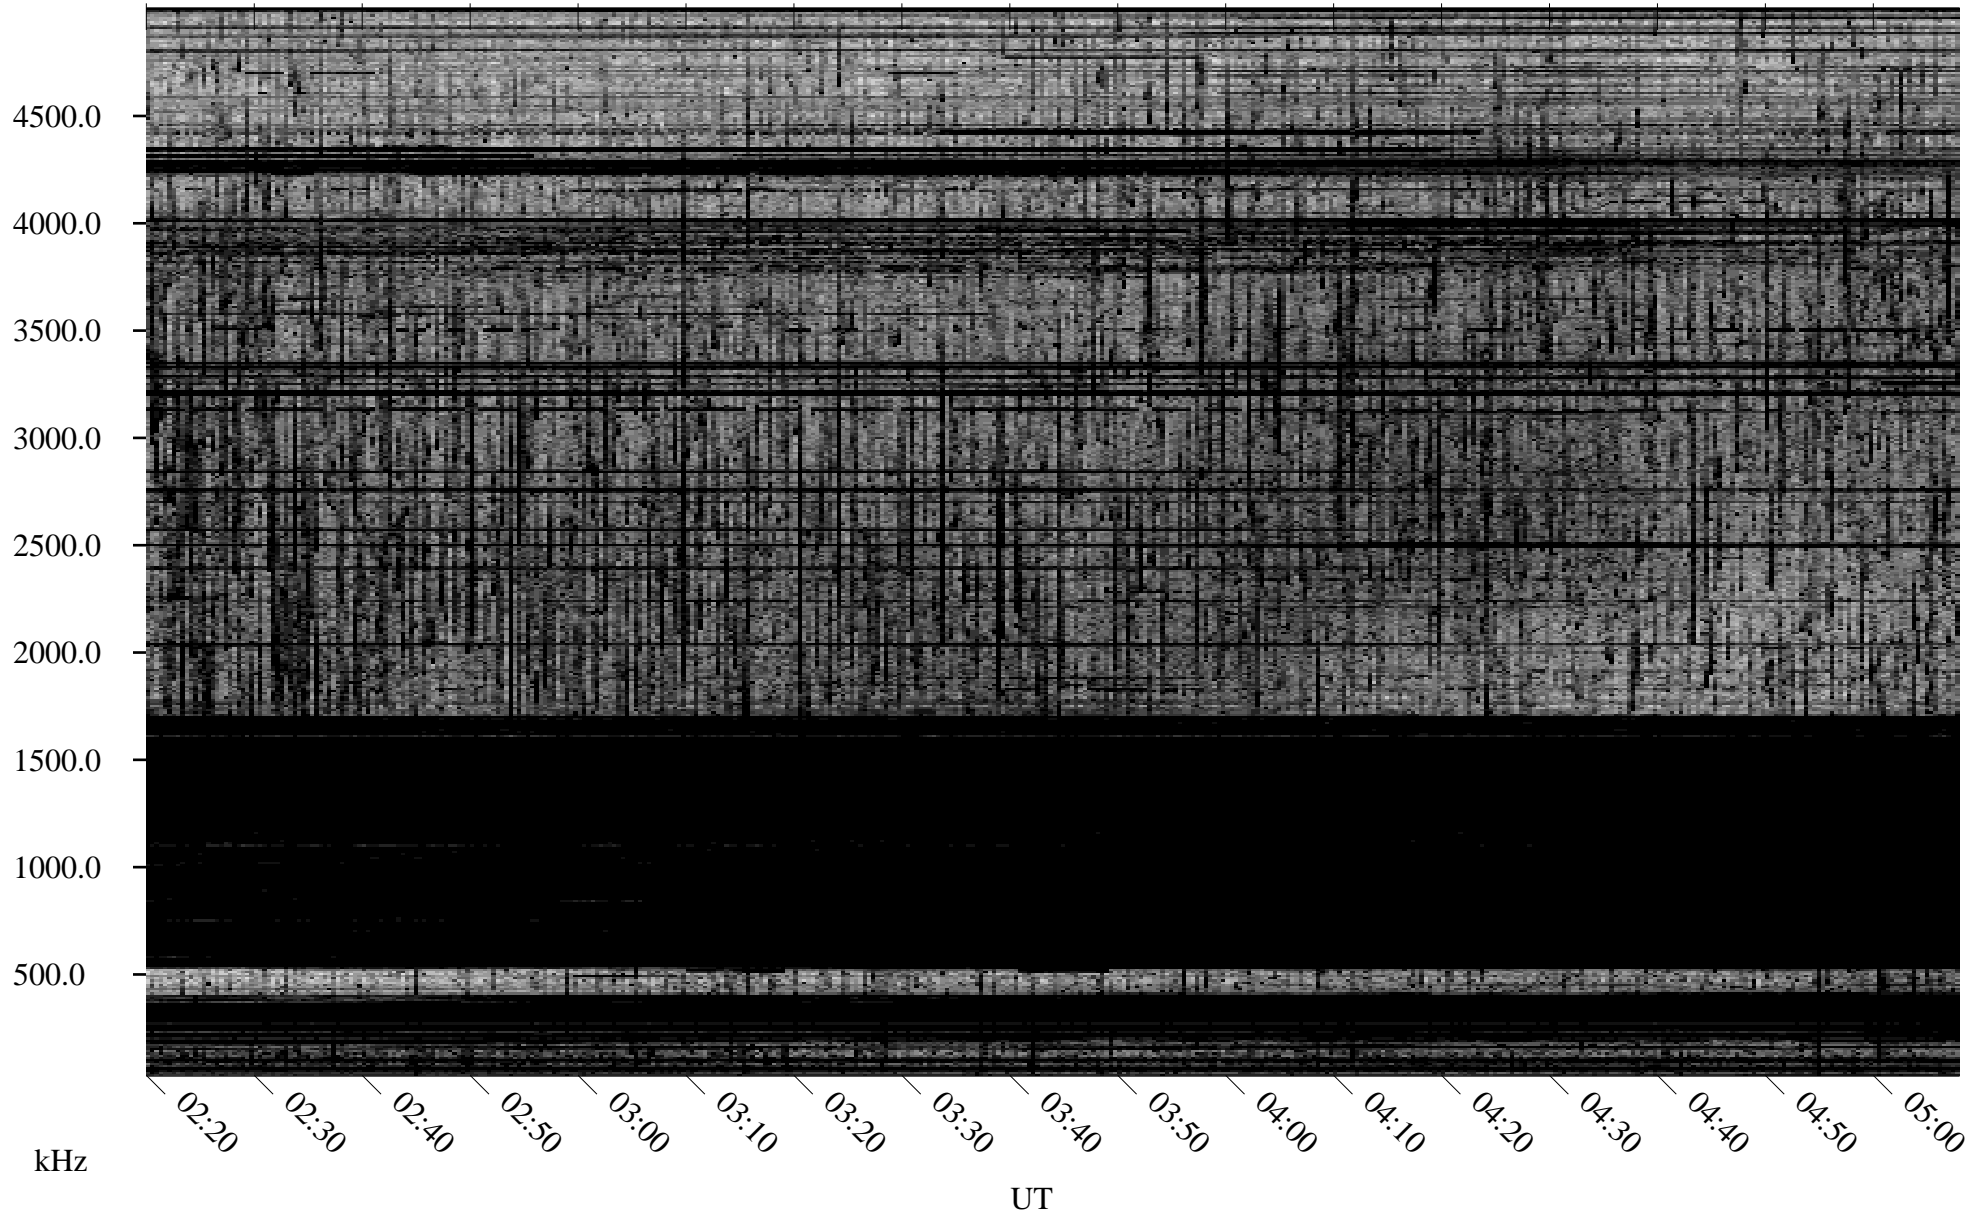

09/29/2004 Churchill, Manitoba

Linear Scale Black = 161 White = 15

ch04273l.r00m max_12

Page 1

09/29/2004 Churchill, Manitoba

Linear Scale Black = 161 White = 15

ch04273l.r00m max_12

Page 2

09/30/2004 Churchill, Manitoba

Linear Scale Black = 161 White = 15

ch04273l.r00m max_12

Page 3

09/30/2004 Churchill, Manitoba

Linear Scale Black = 161 White = 15

ch04273l.r00m max_12

Page 4

09/30/2004 Churchill, Manitoba

Linear Scale Black = 161 White = 15

ch042731.r00m max_12

Page 5

09/30/2004 Churchill, Manitoba

Linear Scale Black = 161 White = 15

ch04273l.r00m max_12

Page 6

09/30/2004 Churchill, Manitoba

Linear Scale Black = 161 White = 15

ch04273l.r00m max_12

Page 7

09/30/2004 Churchill, Manitoba

Linear Scale Black = 161 White = 15

ch04273l.r00m max_12

Page 8