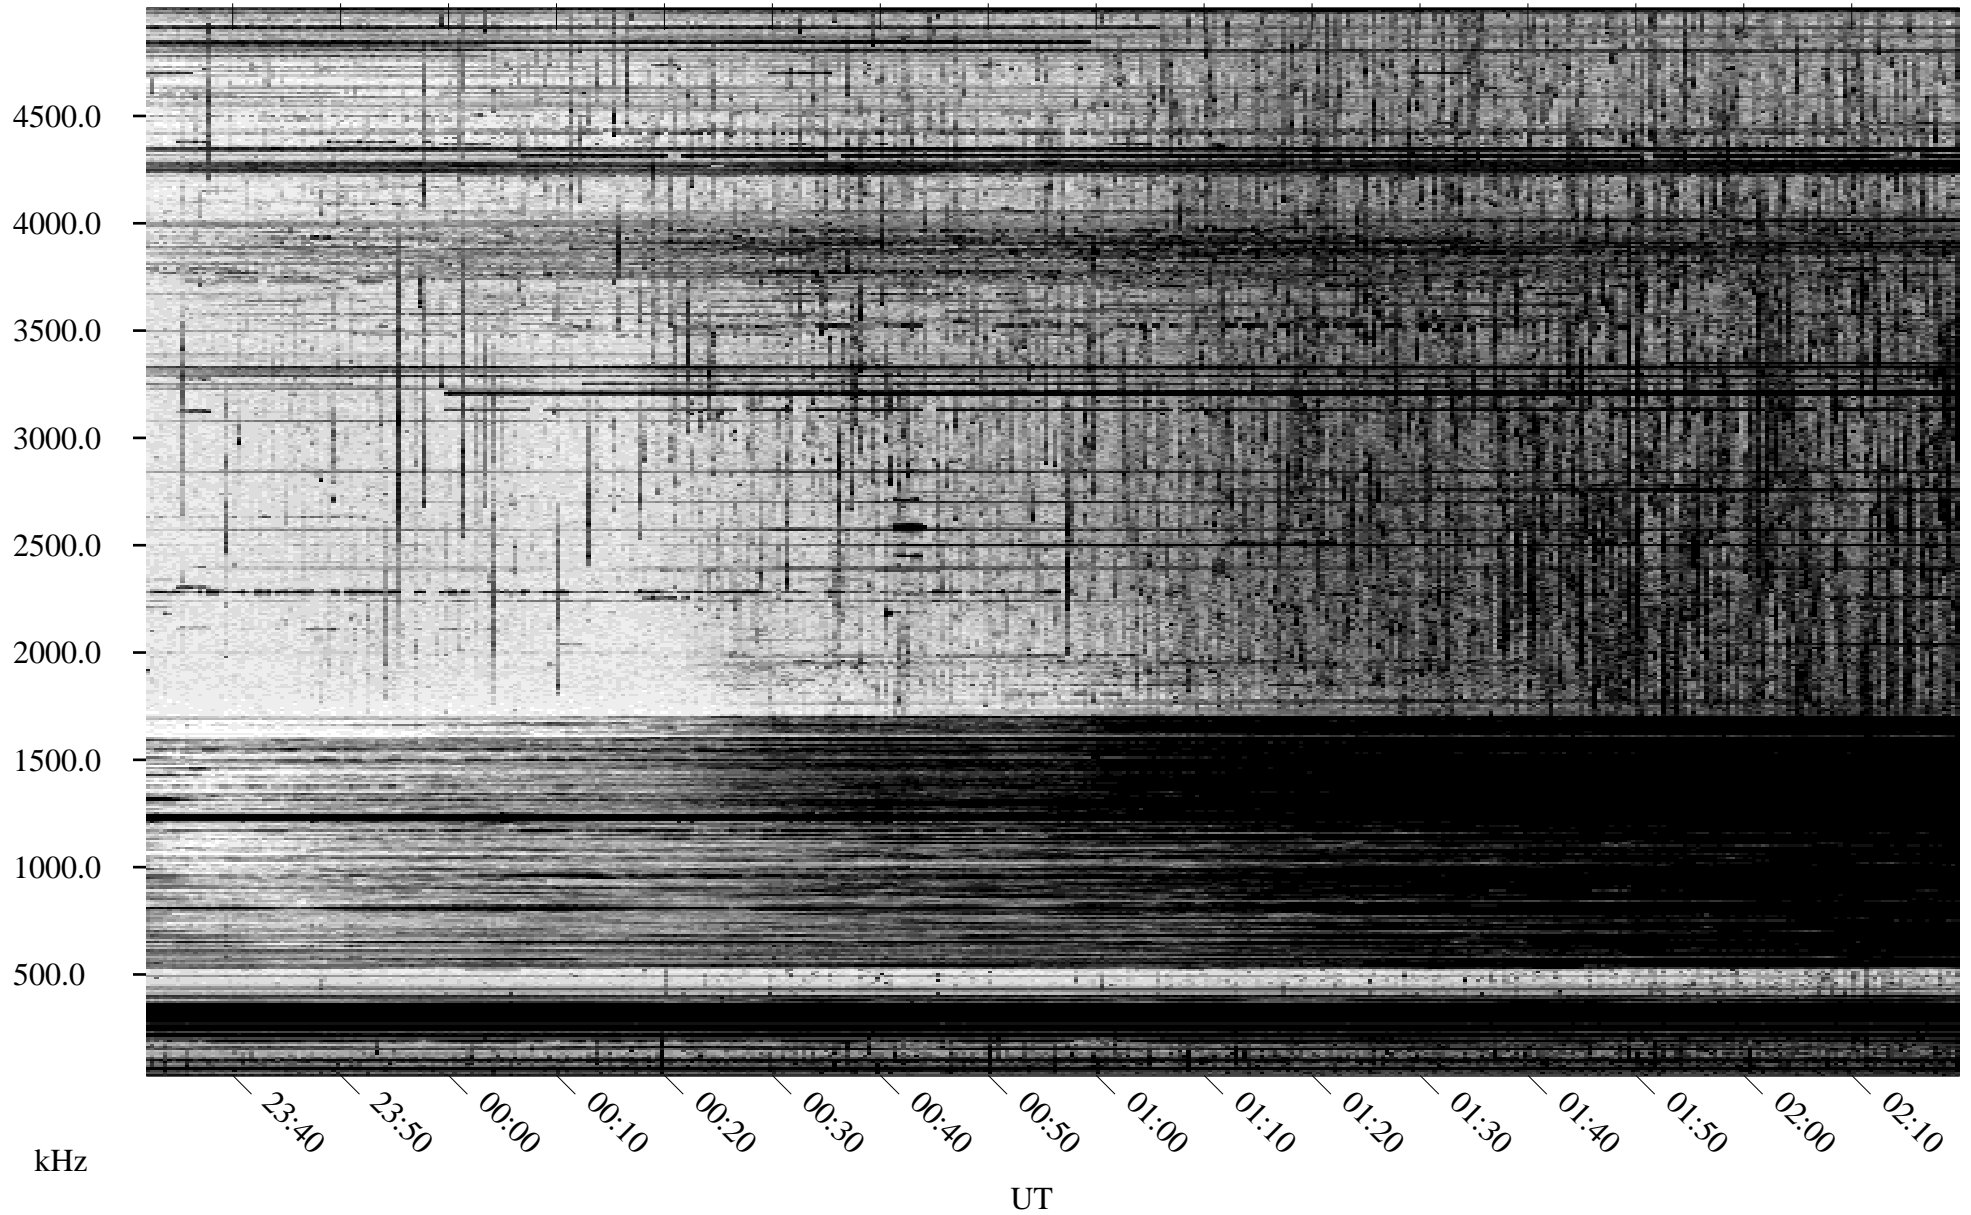

09/29/2004 Churchill, Manitoba

Linear Scale Black = 161 White = 15

ch04273l.r00m max_12

Page 1

09/29/2004 Churchill, Manitoba

Linear Scale Black = 161 White = 15

ch04273l.r00m max_12

Page 2

09/30/2004 Churchill, Manitoba

Linear Scale Black = 161 White = 15

ch04273l.r00m max_12

Page 3

09/30/2004 Churchill, Manitoba

Linear Scale Black = 161 White = 15

ch04273l.r00m max_12

Page 4

09/30/2004 Churchill, Manitoba

Linear Scale Black = 161 White = 15

ch042731.r00m max_12

Page 5

09/30/2004 Churchill, Manitoba

Linear Scale Black = 161 White = 15

ch04273l.r00m max_12

Page 6

09/30/2004 Churchill, Manitoba

Linear Scale Black = 161 White = 15

ch04273l.r00m max_12

Page 7

09/30/2004 Churchill, Manitoba

Linear Scale Black = 161 White = 15

ch04273l.r00m max_12

Page 8