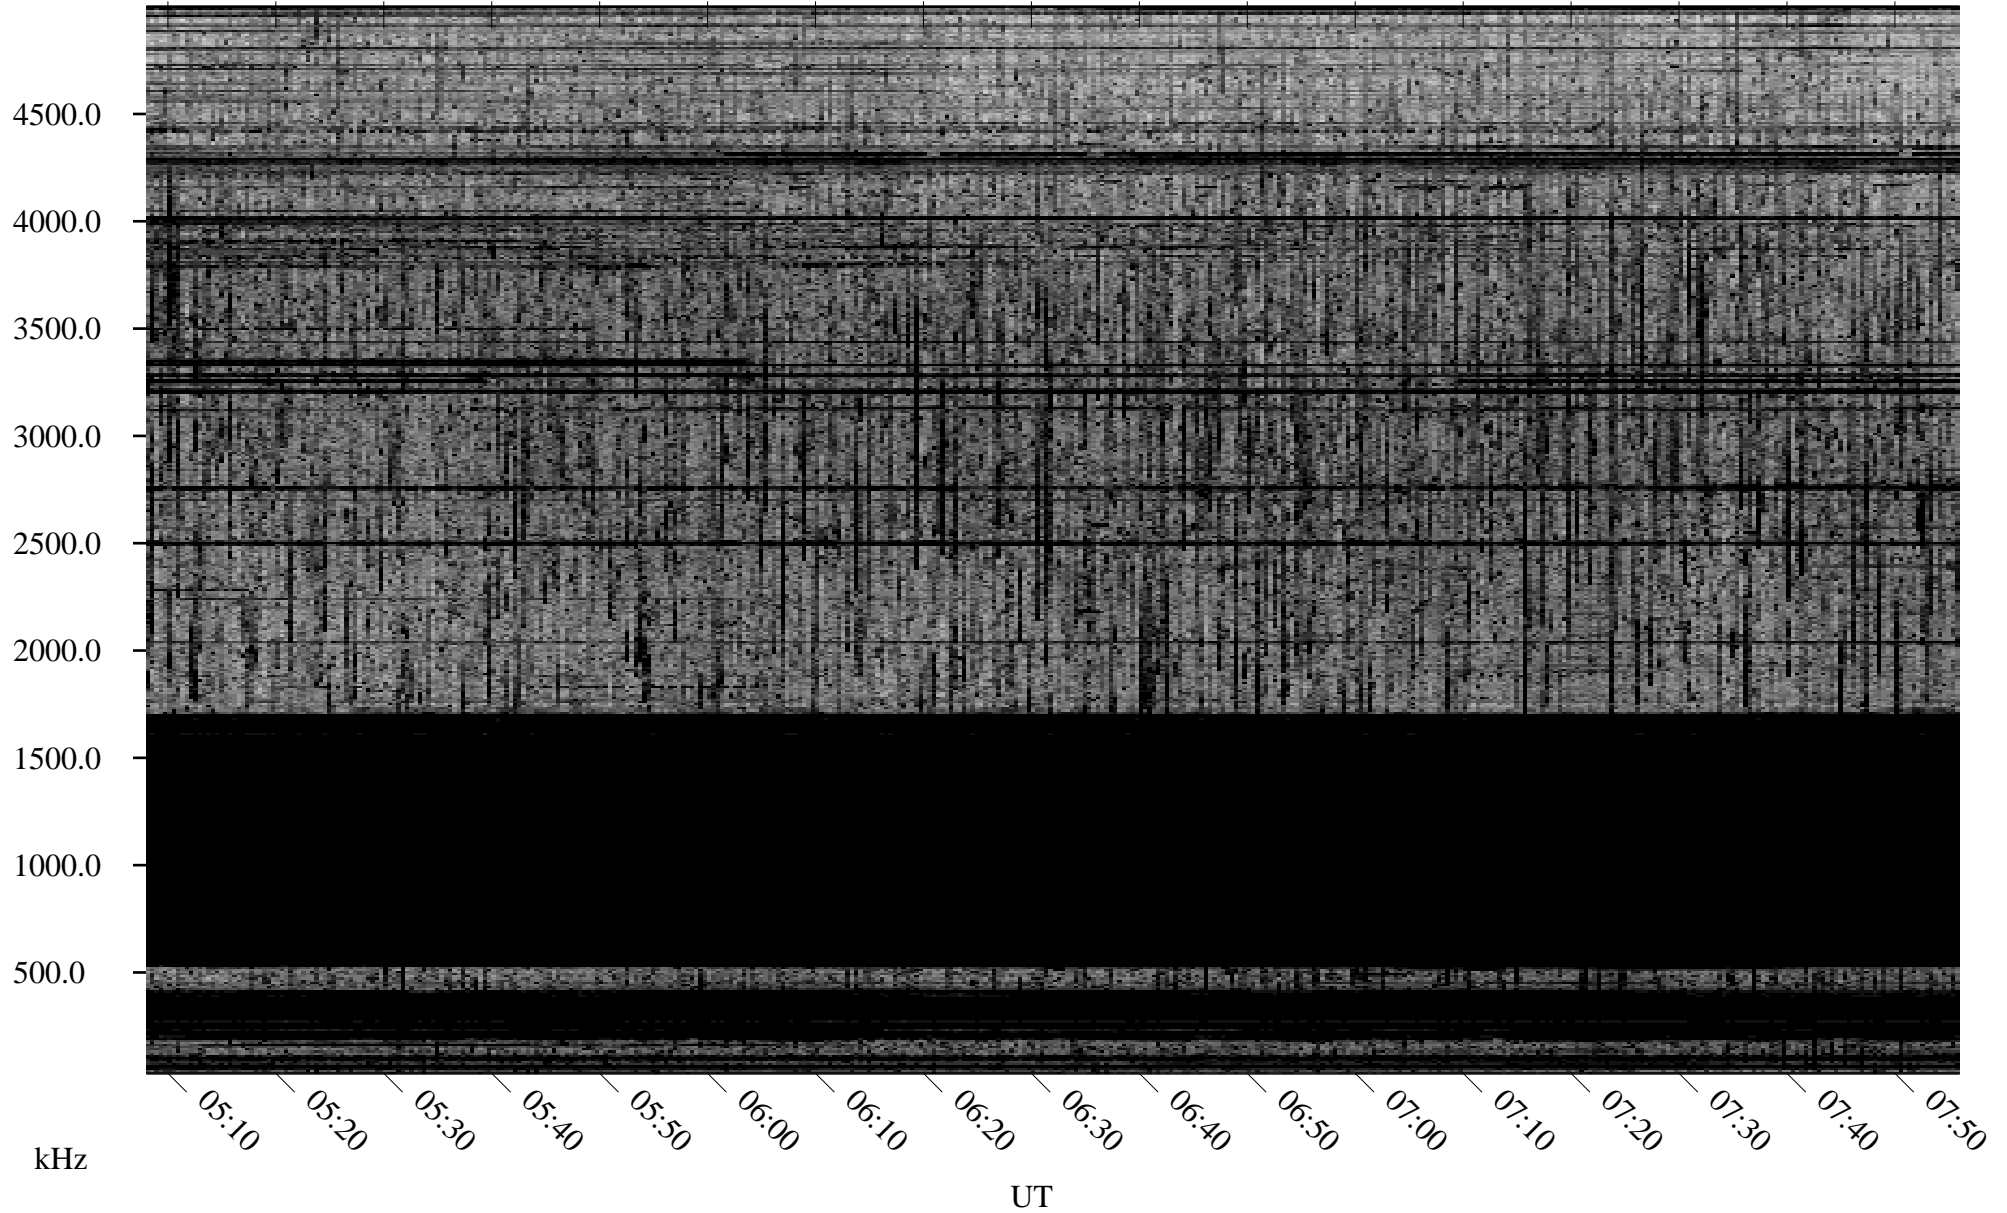

09/29/2004 Churchill, Manitoba

Linear Scale Black = 161 White = 15

ch04273l.r00m max_12

Page 1

09/29/2004 Churchill, Manitoba

Linear Scale Black = 161 White = 15

ch04273l.r00m max_12

Page 2

09/30/2004 Churchill, Manitoba

Linear Scale Black = 161 White = 15

ch04273l.r00m max_12

Page 3

09/30/2004 Churchill, Manitoba

Linear Scale Black = 161 White = 15

ch04273l.r00m max_12

Page 4

09/30/2004 Churchill, Manitoba

Linear Scale Black = 161 White = 15

ch042731.r00m max_12

Page 5

09/30/2004 Churchill, Manitoba

Linear Scale Black = 161 White = 15

ch04273l.r00m max_12

Page 6

09/30/2004 Churchill, Manitoba

Linear Scale Black = 161 White = 15

ch04273l.r00m max_12

Page 7

09/30/2004 Churchill, Manitoba

Linear Scale Black = 161 White = 15

ch04273l.r00m max_12

Page 8