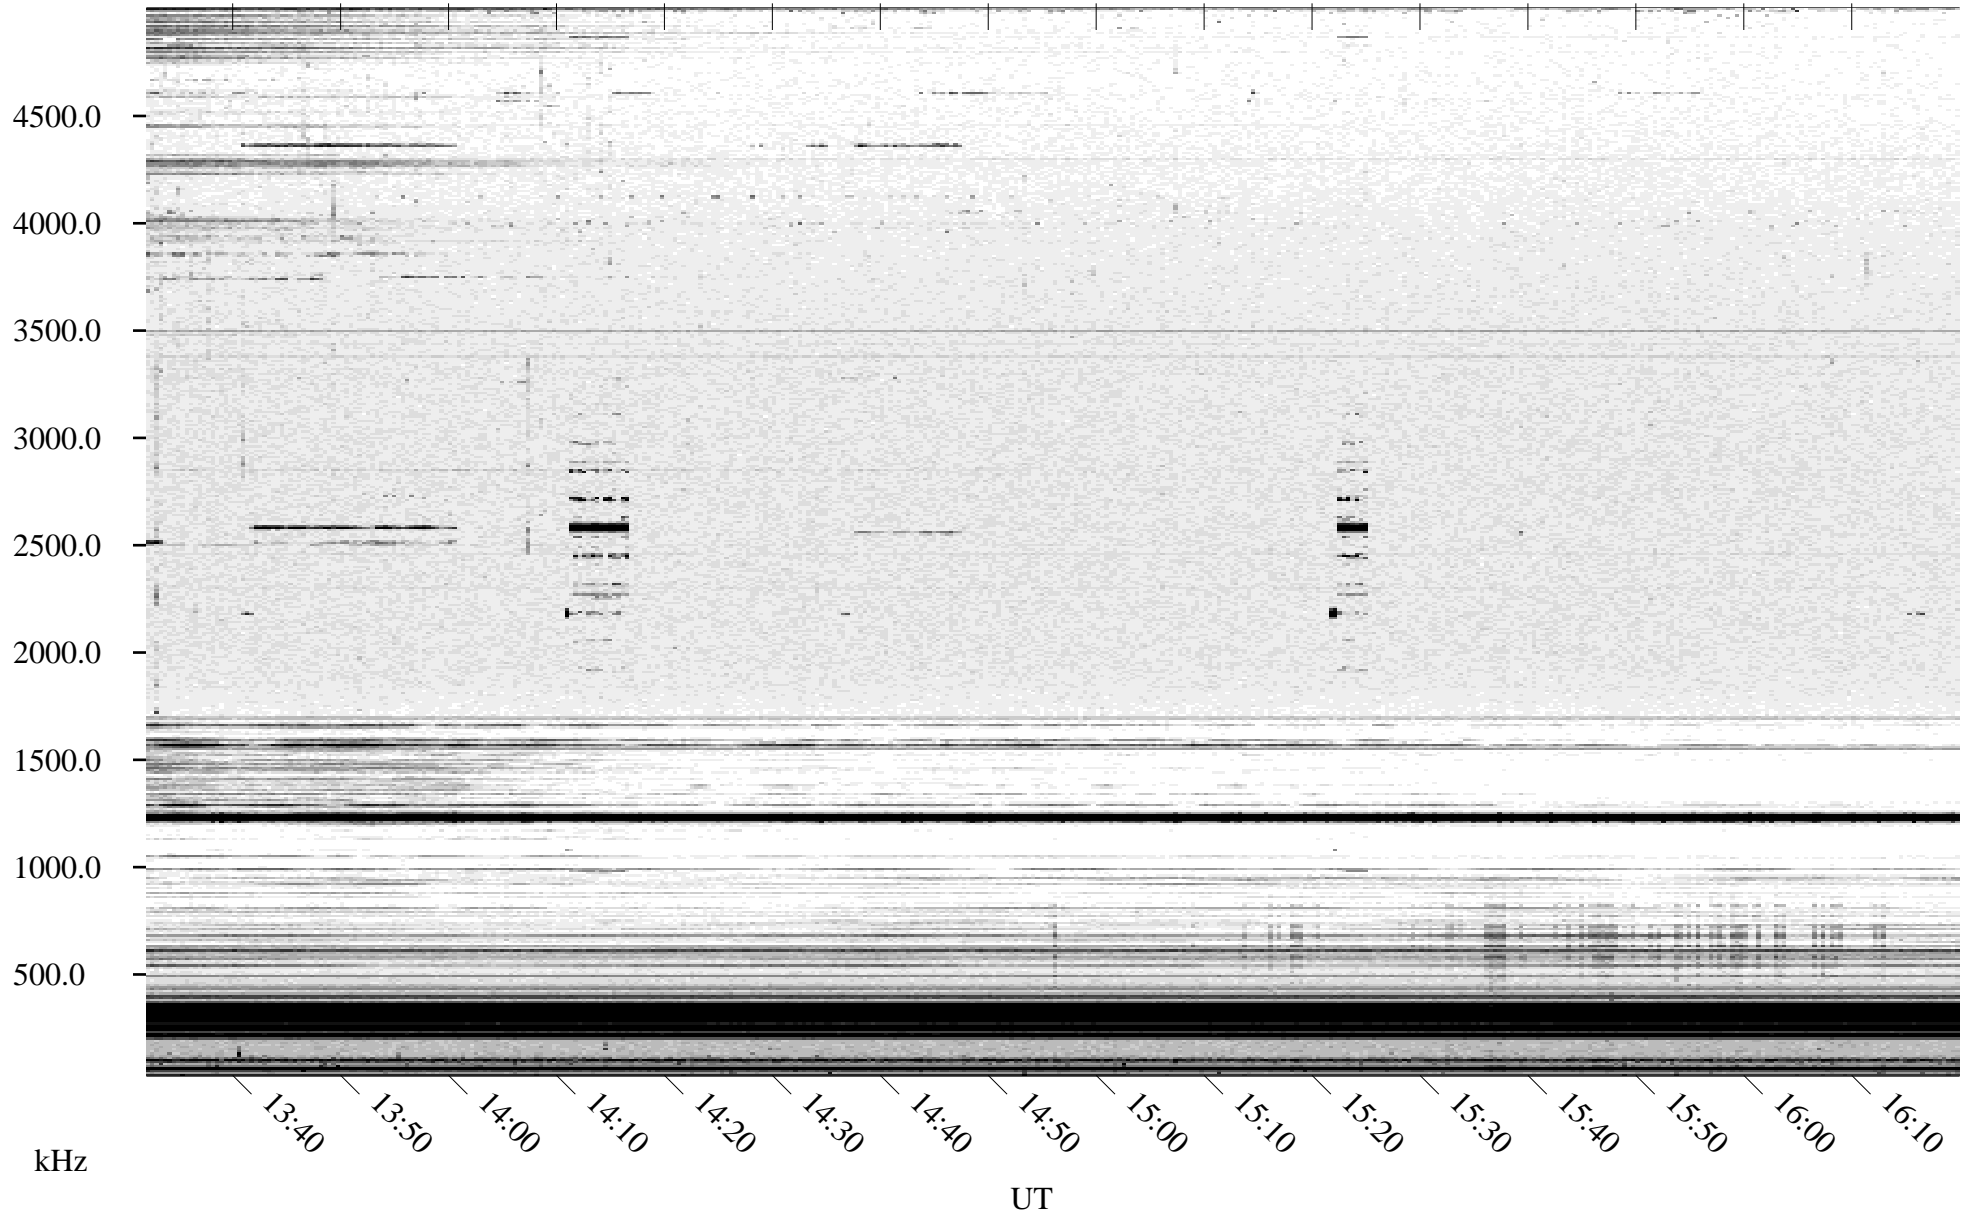

09/29/2004 Churchill, Manitoba

Linear Scale Black = 161 White = 15

ch04273l.r00m max_12

Page 1

09/29/2004 Churchill, Manitoba

Linear Scale Black = 161 White = 15

ch04273l.r00m max_12

Page 2

09/30/2004 Churchill, Manitoba

Linear Scale Black = 161 White = 15

ch04273l.r00m max_12

Page 3

09/30/2004 Churchill, Manitoba

Linear Scale Black = 161 White = 15

ch04273l.r00m max_12

Page 4

09/30/2004 Churchill, Manitoba

Linear Scale Black = 161 White = 15

ch042731.r00m max_12

Page 5

09/30/2004 Churchill, Manitoba

Linear Scale Black = 161 White = 15

ch04273l.r00m max_12

Page 6

09/30/2004 Churchill, Manitoba

Linear Scale Black = 161 White = 15

ch04273l.r00m max_12

Page 7

09/30/2004 Churchill, Manitoba

Linear Scale Black = 161 White = 15

ch04273l.r00m max_12

Page 8