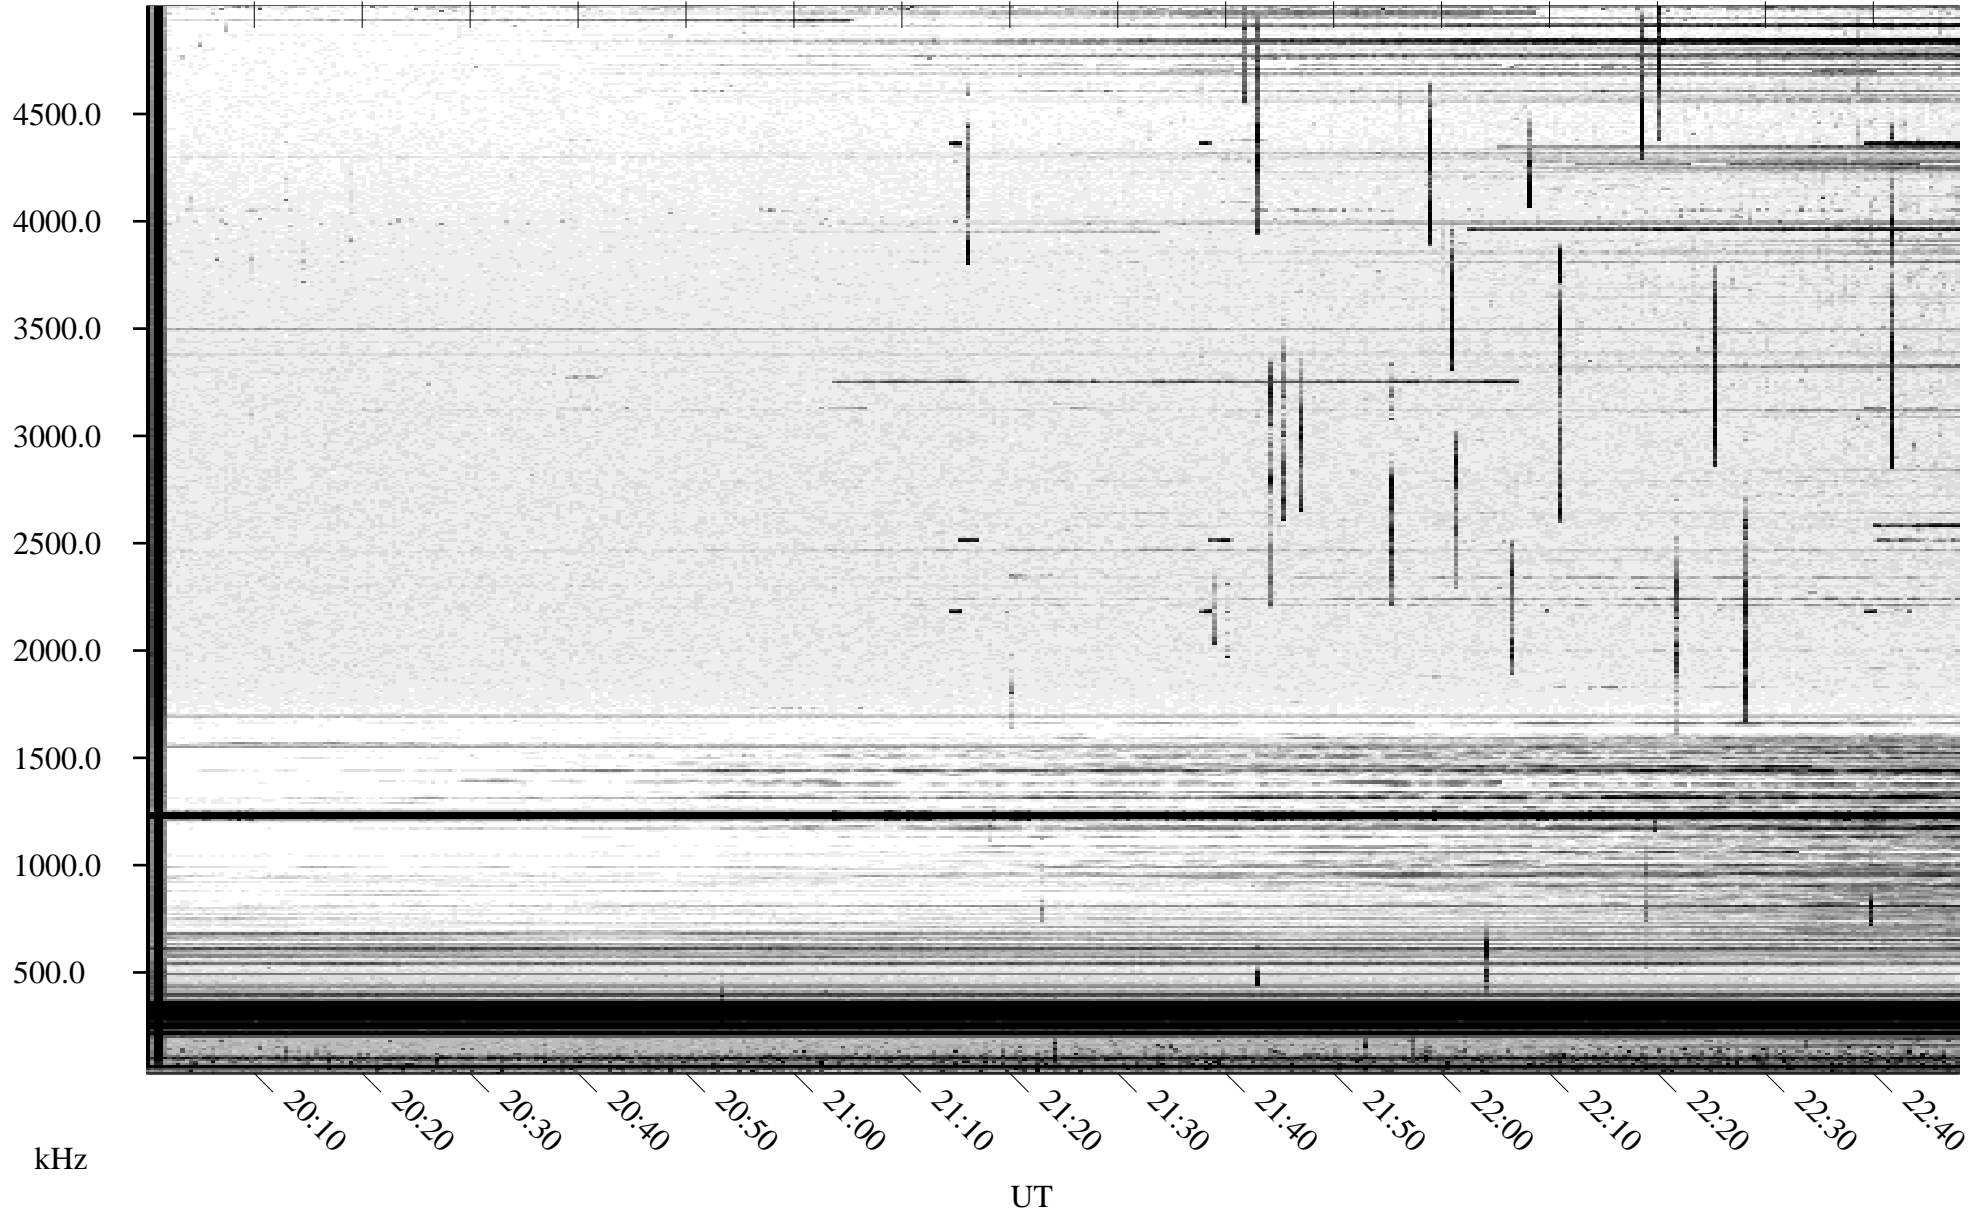

# 09/30/2004 Churchill, Manitoba

Linear Scale    Black = 161    White = 15

ch04274l.r00m max\_12

Page 1

# 09/30/2004 Churchill, Manitoba

Linear Scale    Black = 161    White = 15

ch04274l.r00m max\_12

Page 2

# 10/01/2004 Churchill, Manitoba

Linear Scale    Black = 161    White = 15

ch04274l.r00m max\_12

Page 3

# 10/01/2004 Churchill, Manitoba

Linear Scale    Black = 161    White = 15

ch04274l.r00m max\_12

Page 4