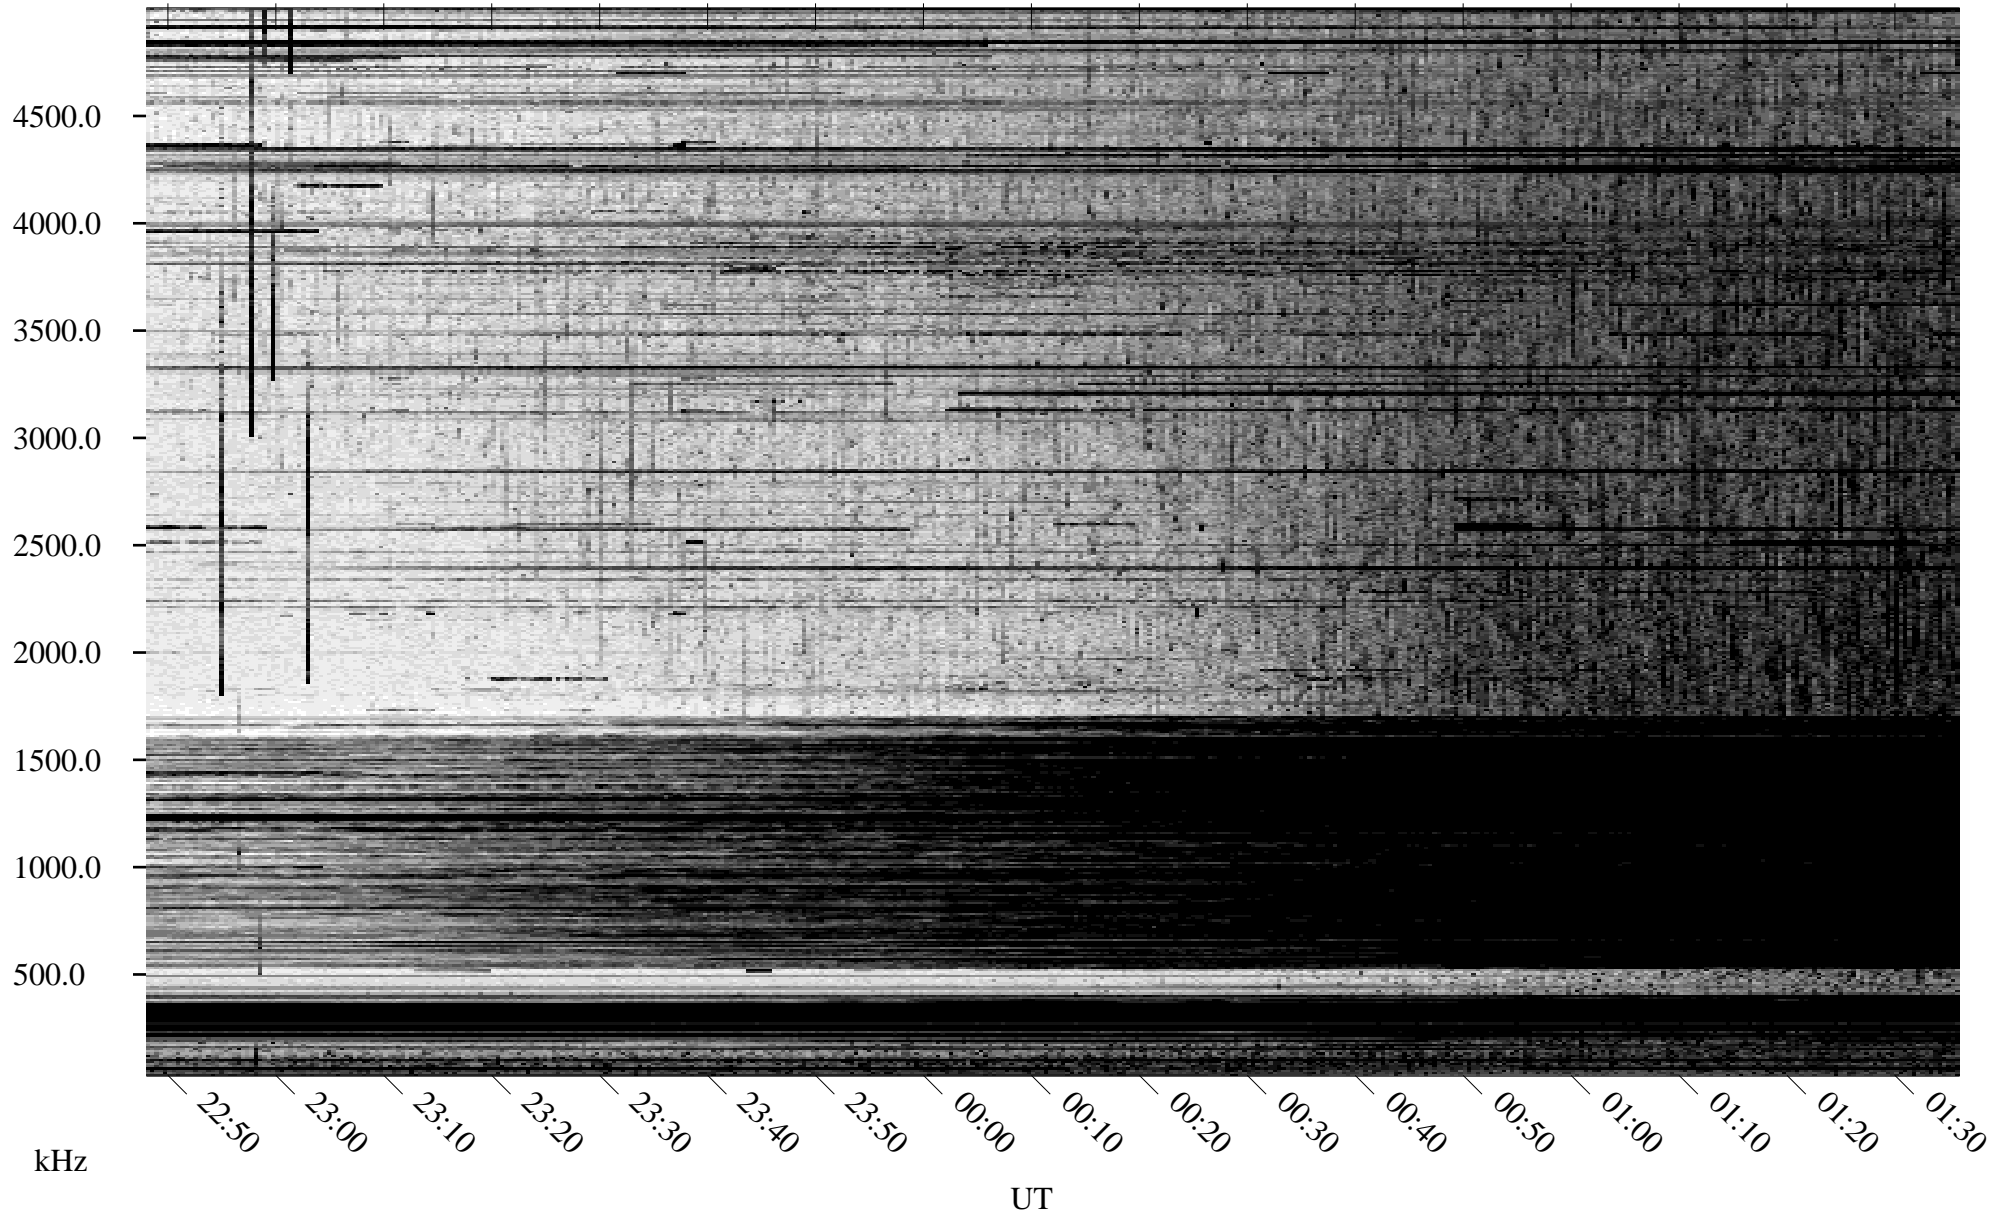

# 09/30/2004 Churchill, Manitoba

Linear Scale    Black = 161    White = 15

ch04274l.r00m max\_12

Page 1

# 09/30/2004 Churchill, Manitoba

Linear Scale    Black = 161    White = 15

ch04274l.r00m max\_12

Page 2

# 10/01/2004 Churchill, Manitoba

Linear Scale    Black = 161    White = 15

ch04274l.r00m max\_12

Page 3

# 10/01/2004 Churchill, Manitoba

Linear Scale    Black = 161    White = 15

ch04274l.r00m max\_12

Page 4