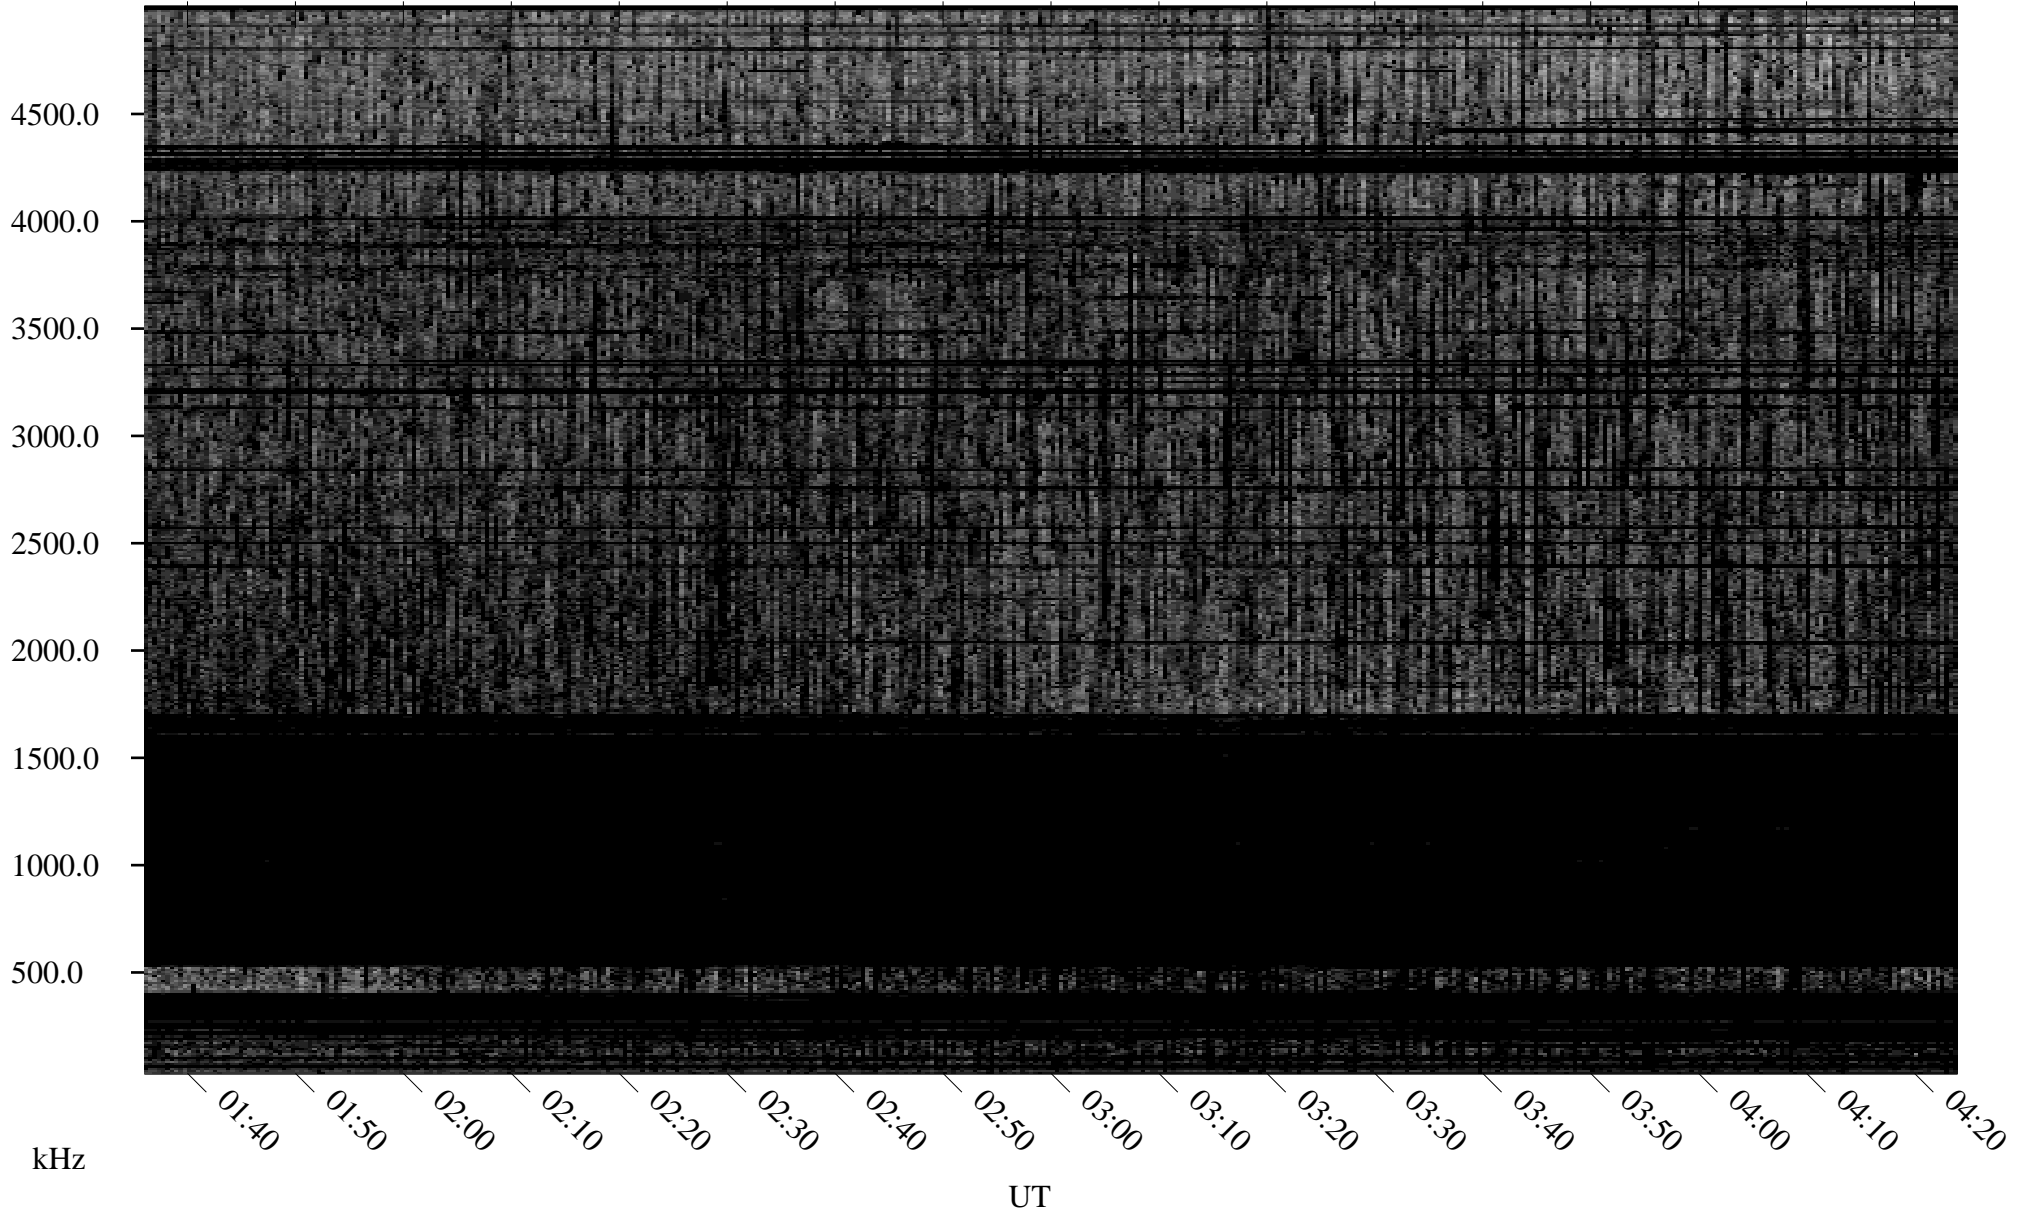

# 09/30/2004 Churchill, Manitoba

Linear Scale    Black = 161    White = 15

ch04274l.r00m max\_12

Page 1

# 09/30/2004 Churchill, Manitoba

Linear Scale    Black = 161    White = 15

ch04274l.r00m max\_12

Page 2

# 10/01/2004 Churchill, Manitoba

Linear Scale    Black = 161    White = 15

ch04274l.r00m max\_12

Page 3

# 10/01/2004 Churchill, Manitoba

Linear Scale    Black = 161    White = 15

ch04274l.r00m max\_12

Page 4