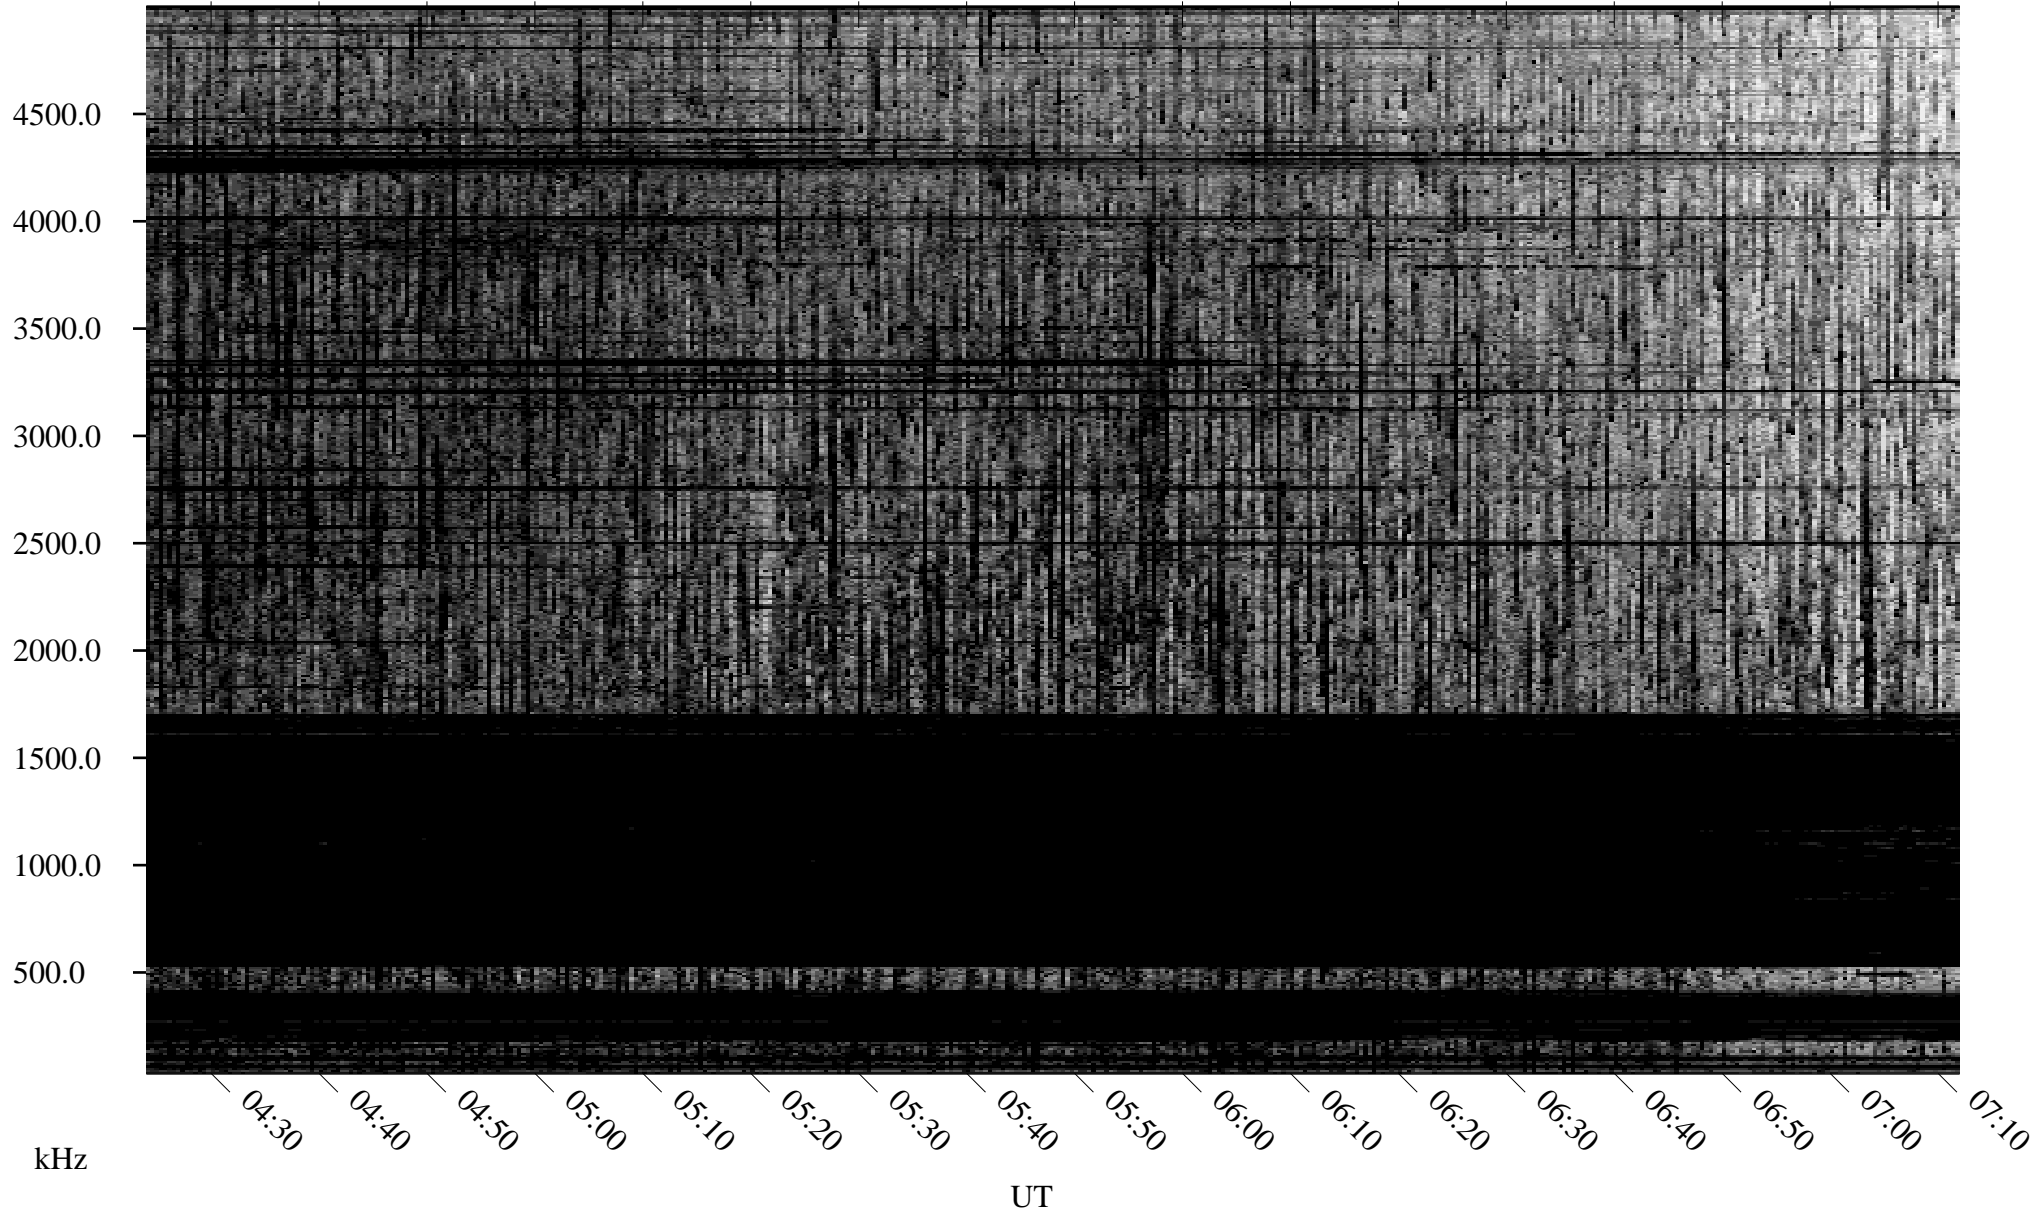

# 09/30/2004 Churchill, Manitoba

Linear Scale    Black = 161    White = 15

ch04274l.r00m max\_12

Page 1

# 10/01/2004 Churchill, Manitoba

Linear Scale    Black = 161    White = 15

ch04274l.r00m max\_12

Page 3

# 10/01/2004 Churchill, Manitoba

Linear Scale    Black = 161    White = 15

ch04274l.r00m max\_12

Page 4

# 10/01/2004 Churchill, Manitoba

Linear Scale    Black = 161    White = 15

ch04274l.r00m max\_12

Page 5