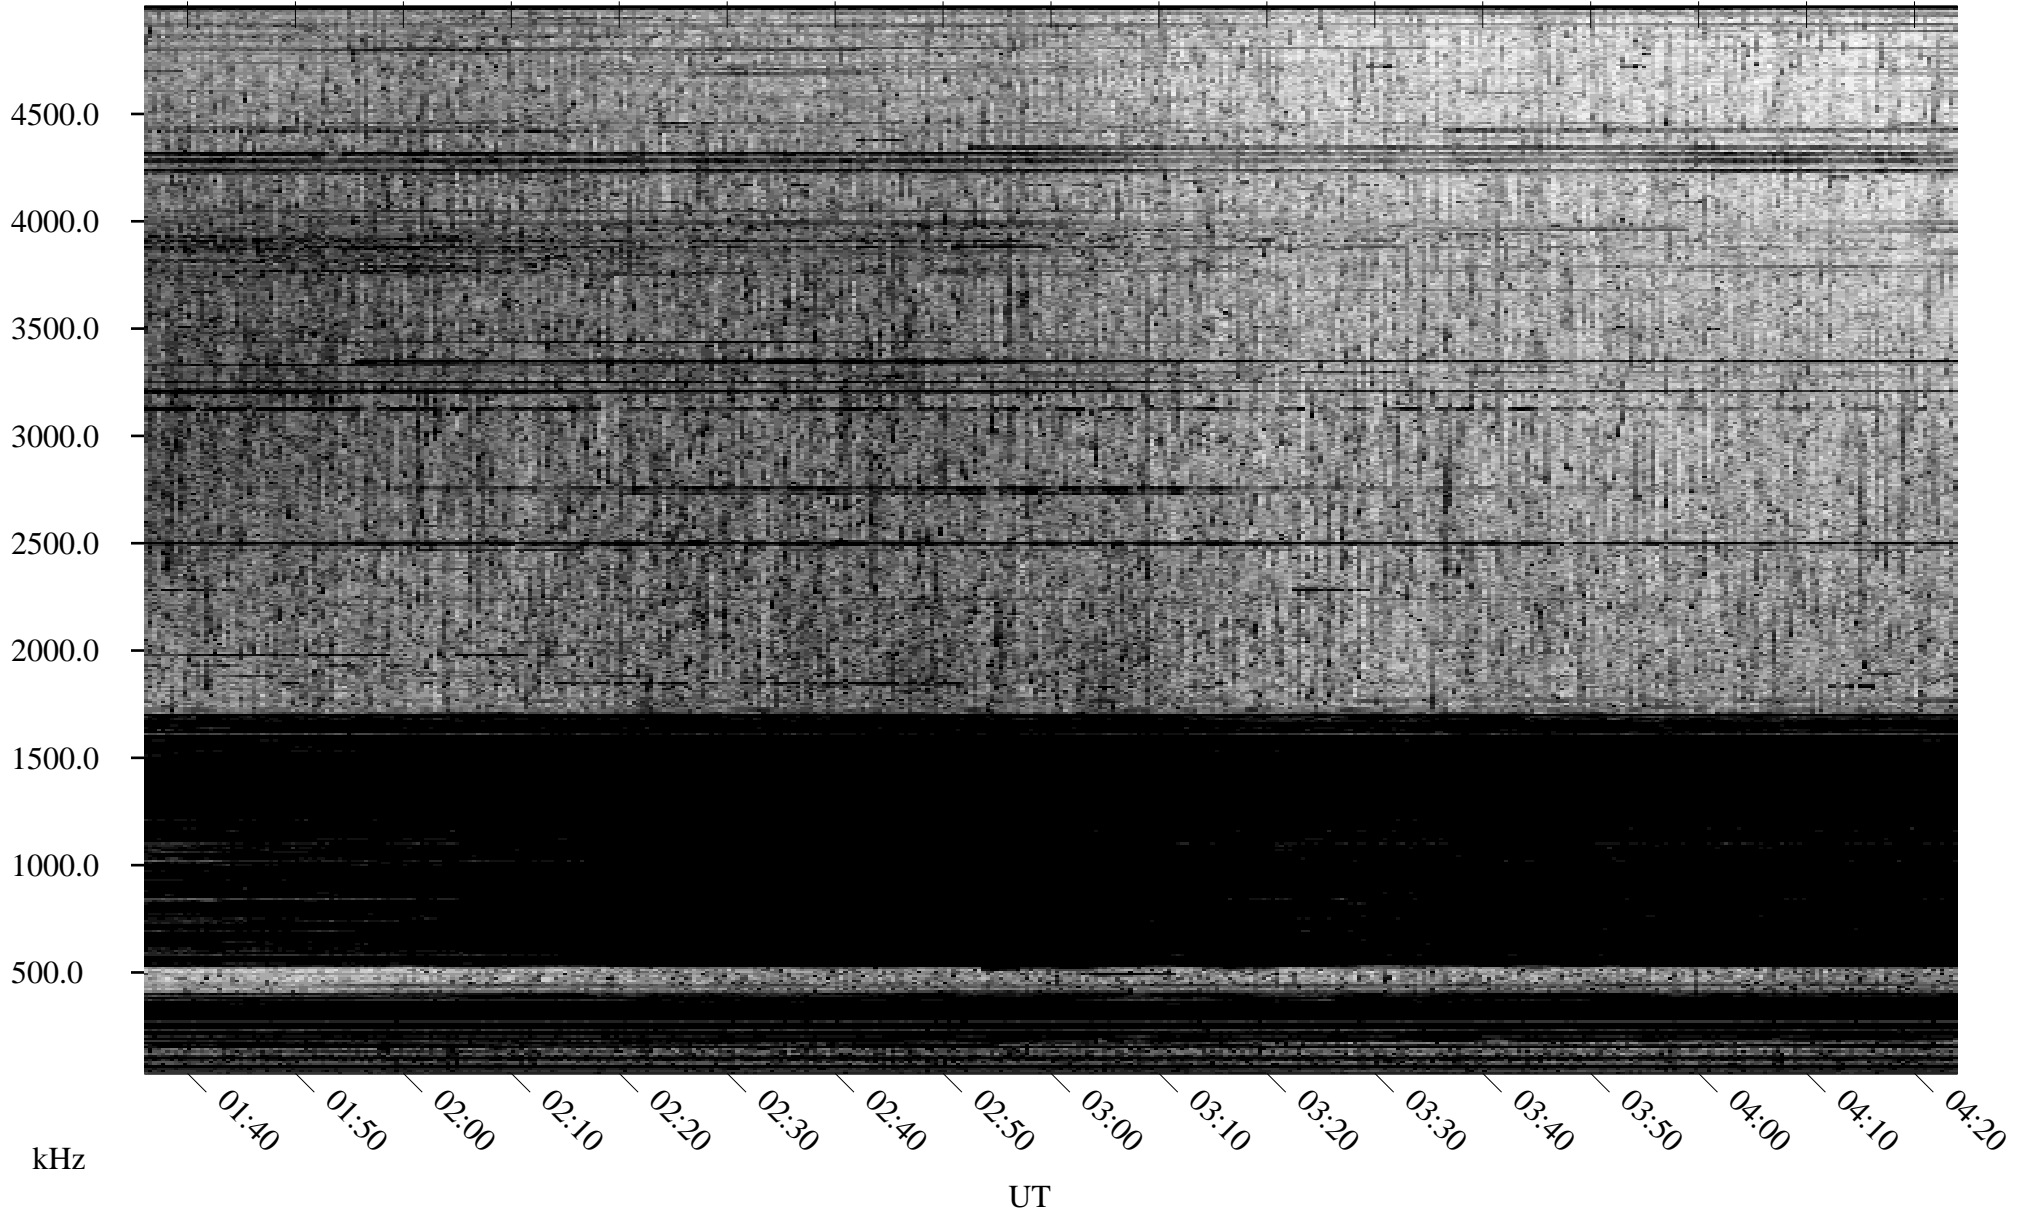

10/06/2004 Churchill, Manitoba

Linear Scale Black = 161 White = 15

ch04280l.r01m max_12

Page 1

10/06/2004 Churchill, Manitoba

Linear Scale Black = 161 White = 15

ch04280l.r01m max_12

Page 2

10/07/2004 Churchill, Manitoba

Linear Scale Black = 161 White = 15

ch04280l.r01m max_12

Page 3

10/07/2004 Churchill, Manitoba

Linear Scale Black = 161 White = 15

ch04280l.r01m max_12

Page 4

10/07/2004 Churchill, Manitoba

Linear Scale Black = 161 White = 15

ch04280l.r01m max_12

Page 5

10/07/2004 Churchill, Manitoba

Linear Scale Black = 161 White = 15

ch04280l.r01m max_12

Page 6

10/07/2004 Churchill, Manitoba

Linear Scale Black = 161 White = 15

ch04280l.r01m max_12

Page 7

10/07/2004 Churchill, Manitoba

Linear Scale Black = 161 White = 15

ch04280l.r01m max_12