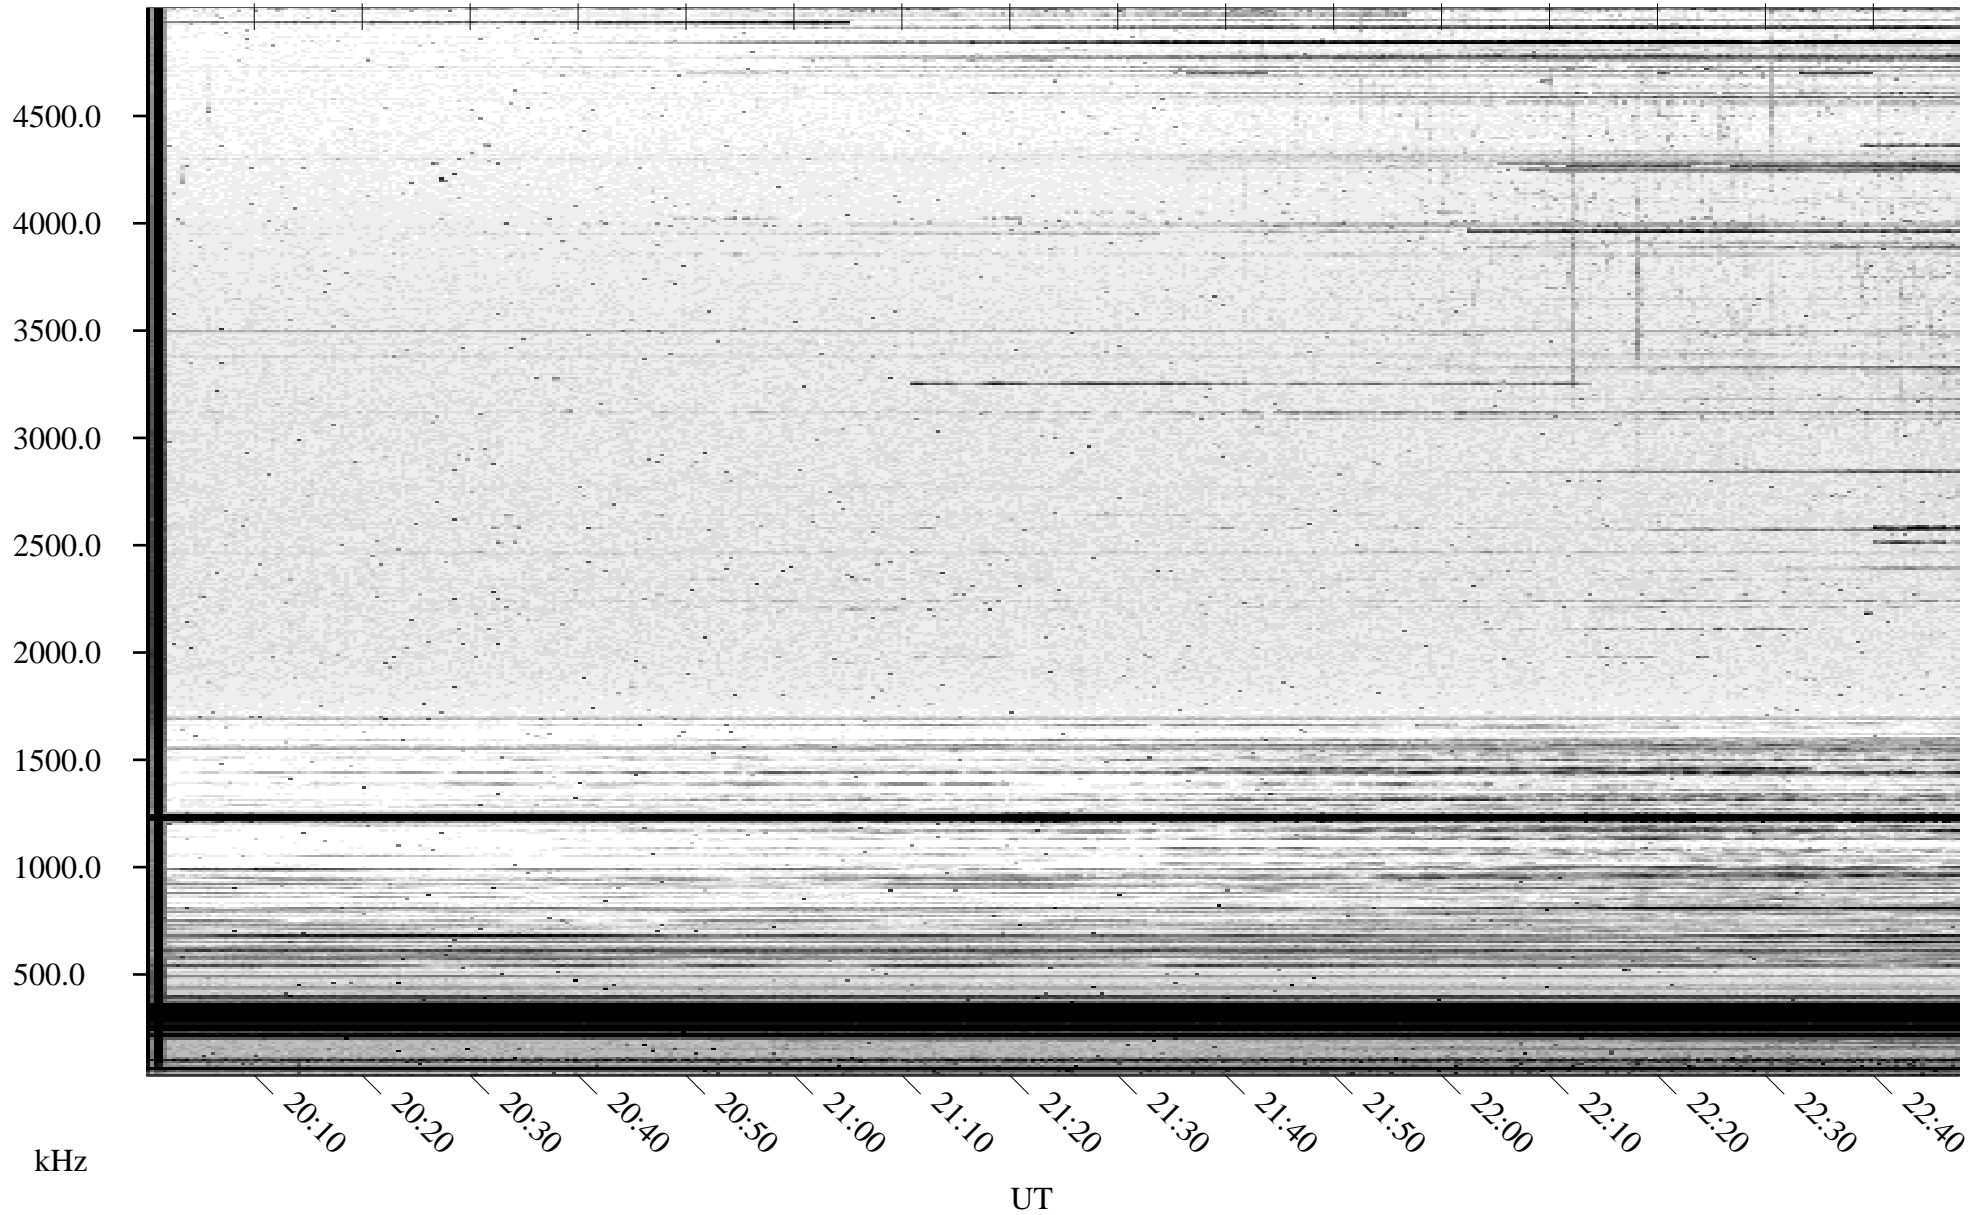

10/06/2004 Churchill, Manitoba

Linear Scale Black = 161 White = 15

ch04280l.r01m max_12

Page 1

10/06/2004 Churchill, Manitoba

Linear Scale Black = 161 White = 15

ch04280l.r01m max_12

Page 2

10/07/2004 Churchill, Manitoba

Linear Scale Black = 161 White = 15

ch04280l.r01m max_12

Page 3

10/07/2004 Churchill, Manitoba

Linear Scale Black = 161 White = 15

ch04280l.r01m max_12

Page 4

10/07/2004 Churchill, Manitoba

Linear Scale Black = 161 White = 15

ch04280l.r01m max_12

Page 5

10/07/2004 Churchill, Manitoba

Linear Scale Black = 161 White = 15

ch04280l.r01m max_12

Page 6

10/07/2004 Churchill, Manitoba

Linear Scale Black = 161 White = 15

ch04280l.r01m max_12

Page 7

10/07/2004 Churchill, Manitoba

Linear Scale Black = 161 White = 15

ch04280l.r01m max_12