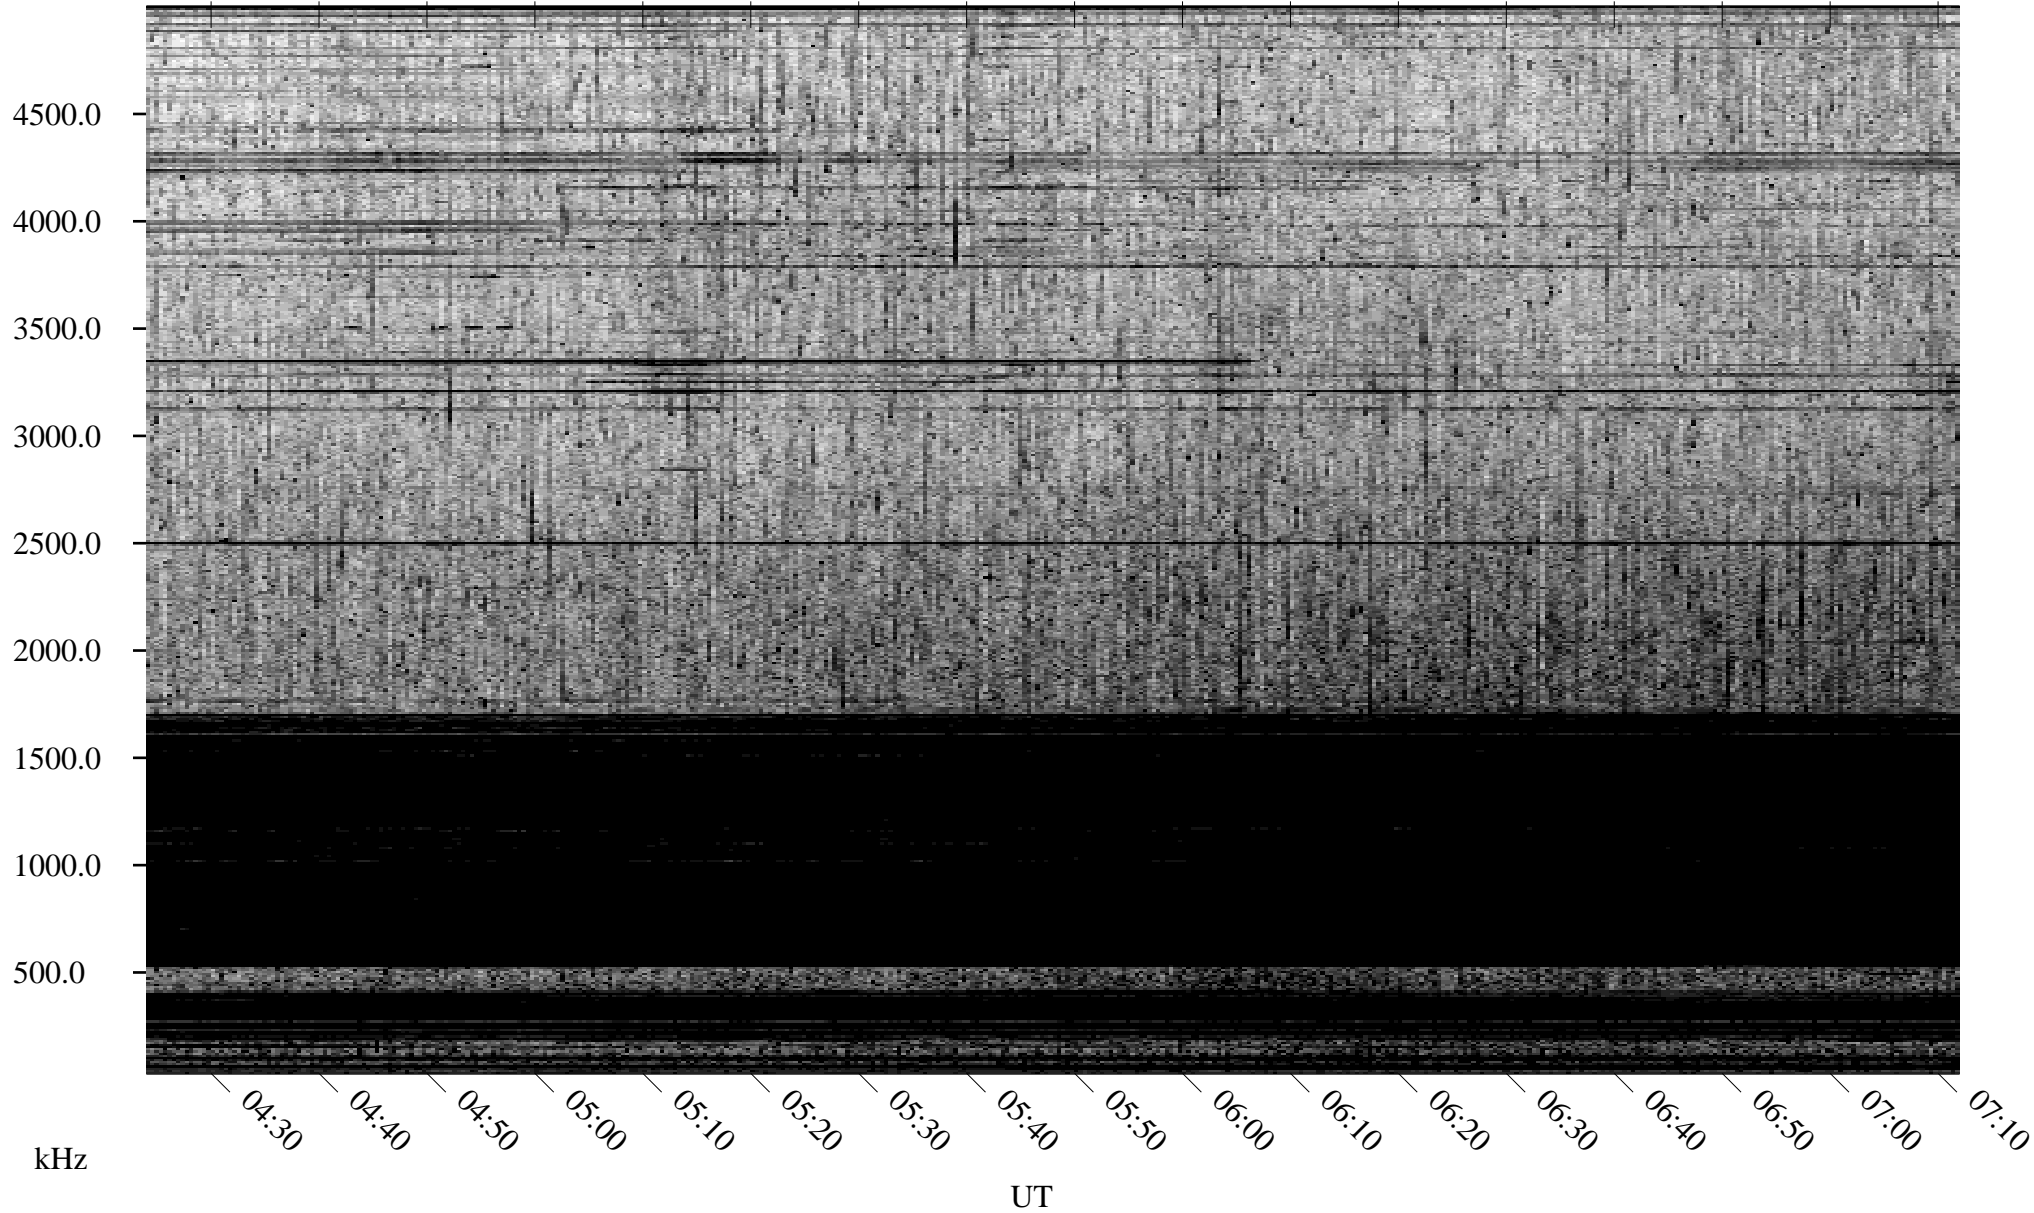

10/06/2004 Churchill, Manitoba

Linear Scale Black = 161 White = 15

ch04280l.r01m max_12

Page 1

10/06/2004 Churchill, Manitoba

Linear Scale Black = 161 White = 15

ch04280l.r01m max_12

Page 2

10/07/2004 Churchill, Manitoba

Linear Scale Black = 161 White = 15

ch04280l.r01m max_12

Page 3

10/07/2004 Churchill, Manitoba

Linear Scale Black = 161 White = 15

ch04280l.r01m max_12

Page 4

10/07/2004 Churchill, Manitoba

Linear Scale Black = 161 White = 15

ch04280l.r01m max_12

Page 5

10/07/2004 Churchill, Manitoba

Linear Scale Black = 161 White = 15

ch04280l.r01m max_12

Page 6

10/07/2004 Churchill, Manitoba

Linear Scale Black = 161 White = 15

ch04280l.r01m max_12

Page 7

10/07/2004 Churchill, Manitoba

Linear Scale Black = 161 White = 15

ch04280l.r01m max_12