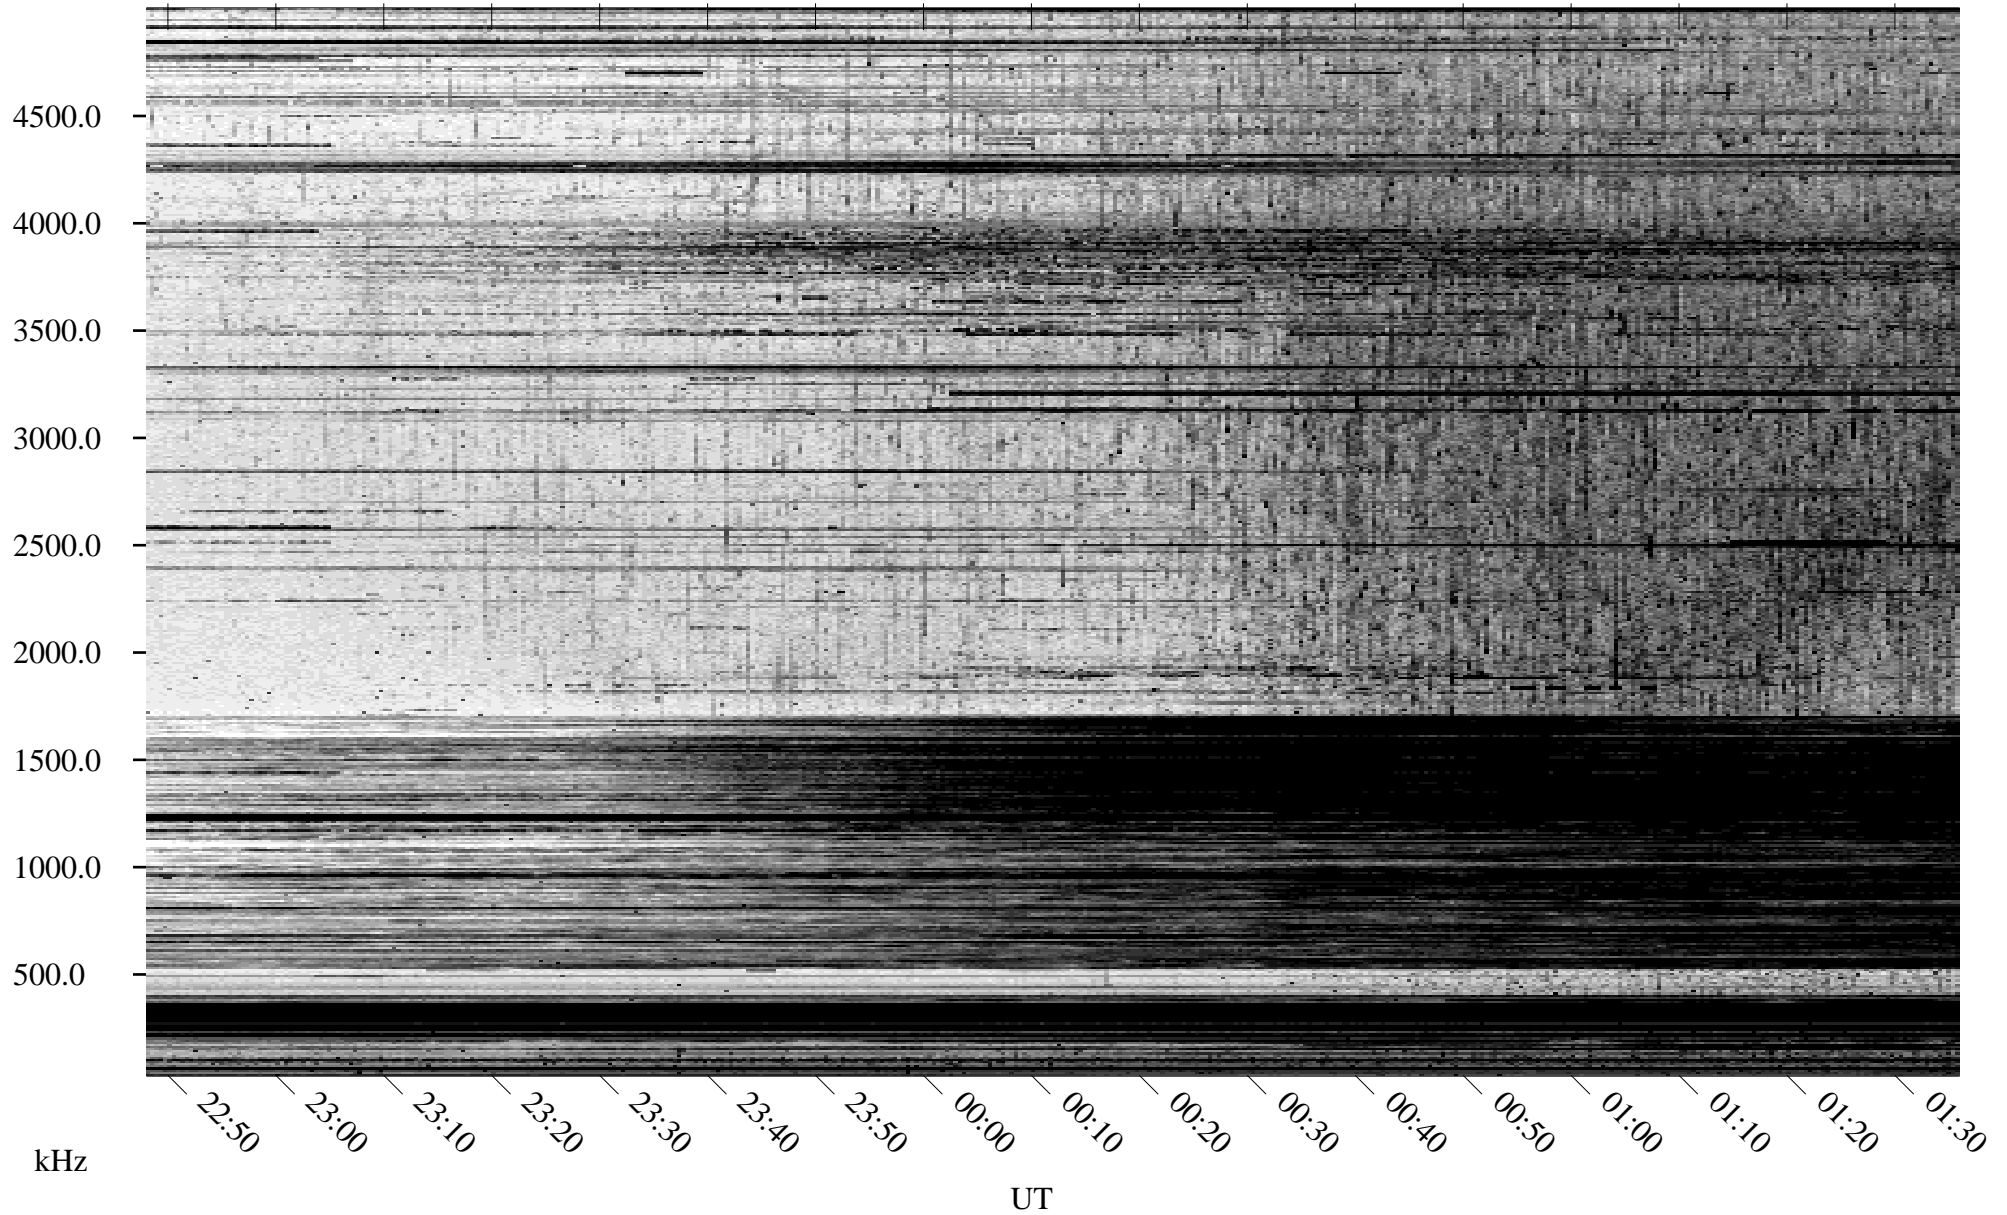

10/06/2004 Churchill, Manitoba

Linear Scale Black = 161 White = 15

ch04280l.r01m max_12

Page 1

10/06/2004 Churchill, Manitoba

Linear Scale Black = 161 White = 15

ch04280l.r01m max_12

Page 2

10/07/2004 Churchill, Manitoba

Linear Scale Black = 161 White = 15

ch04280l.r01m max_12

Page 3

10/07/2004 Churchill, Manitoba

Linear Scale Black = 161 White = 15

ch04280l.r01m max_12

Page 4

10/07/2004 Churchill, Manitoba

Linear Scale Black = 161 White = 15

ch04280l.r01m max_12

Page 5

10/07/2004 Churchill, Manitoba

Linear Scale Black = 161 White = 15

ch04280l.r01m max_12

Page 6

10/07/2004 Churchill, Manitoba

Linear Scale Black = 161 White = 15

ch04280l.r01m max_12

Page 7

10/07/2004 Churchill, Manitoba

Linear Scale Black = 161 White = 15

ch04280l.r01m max_12