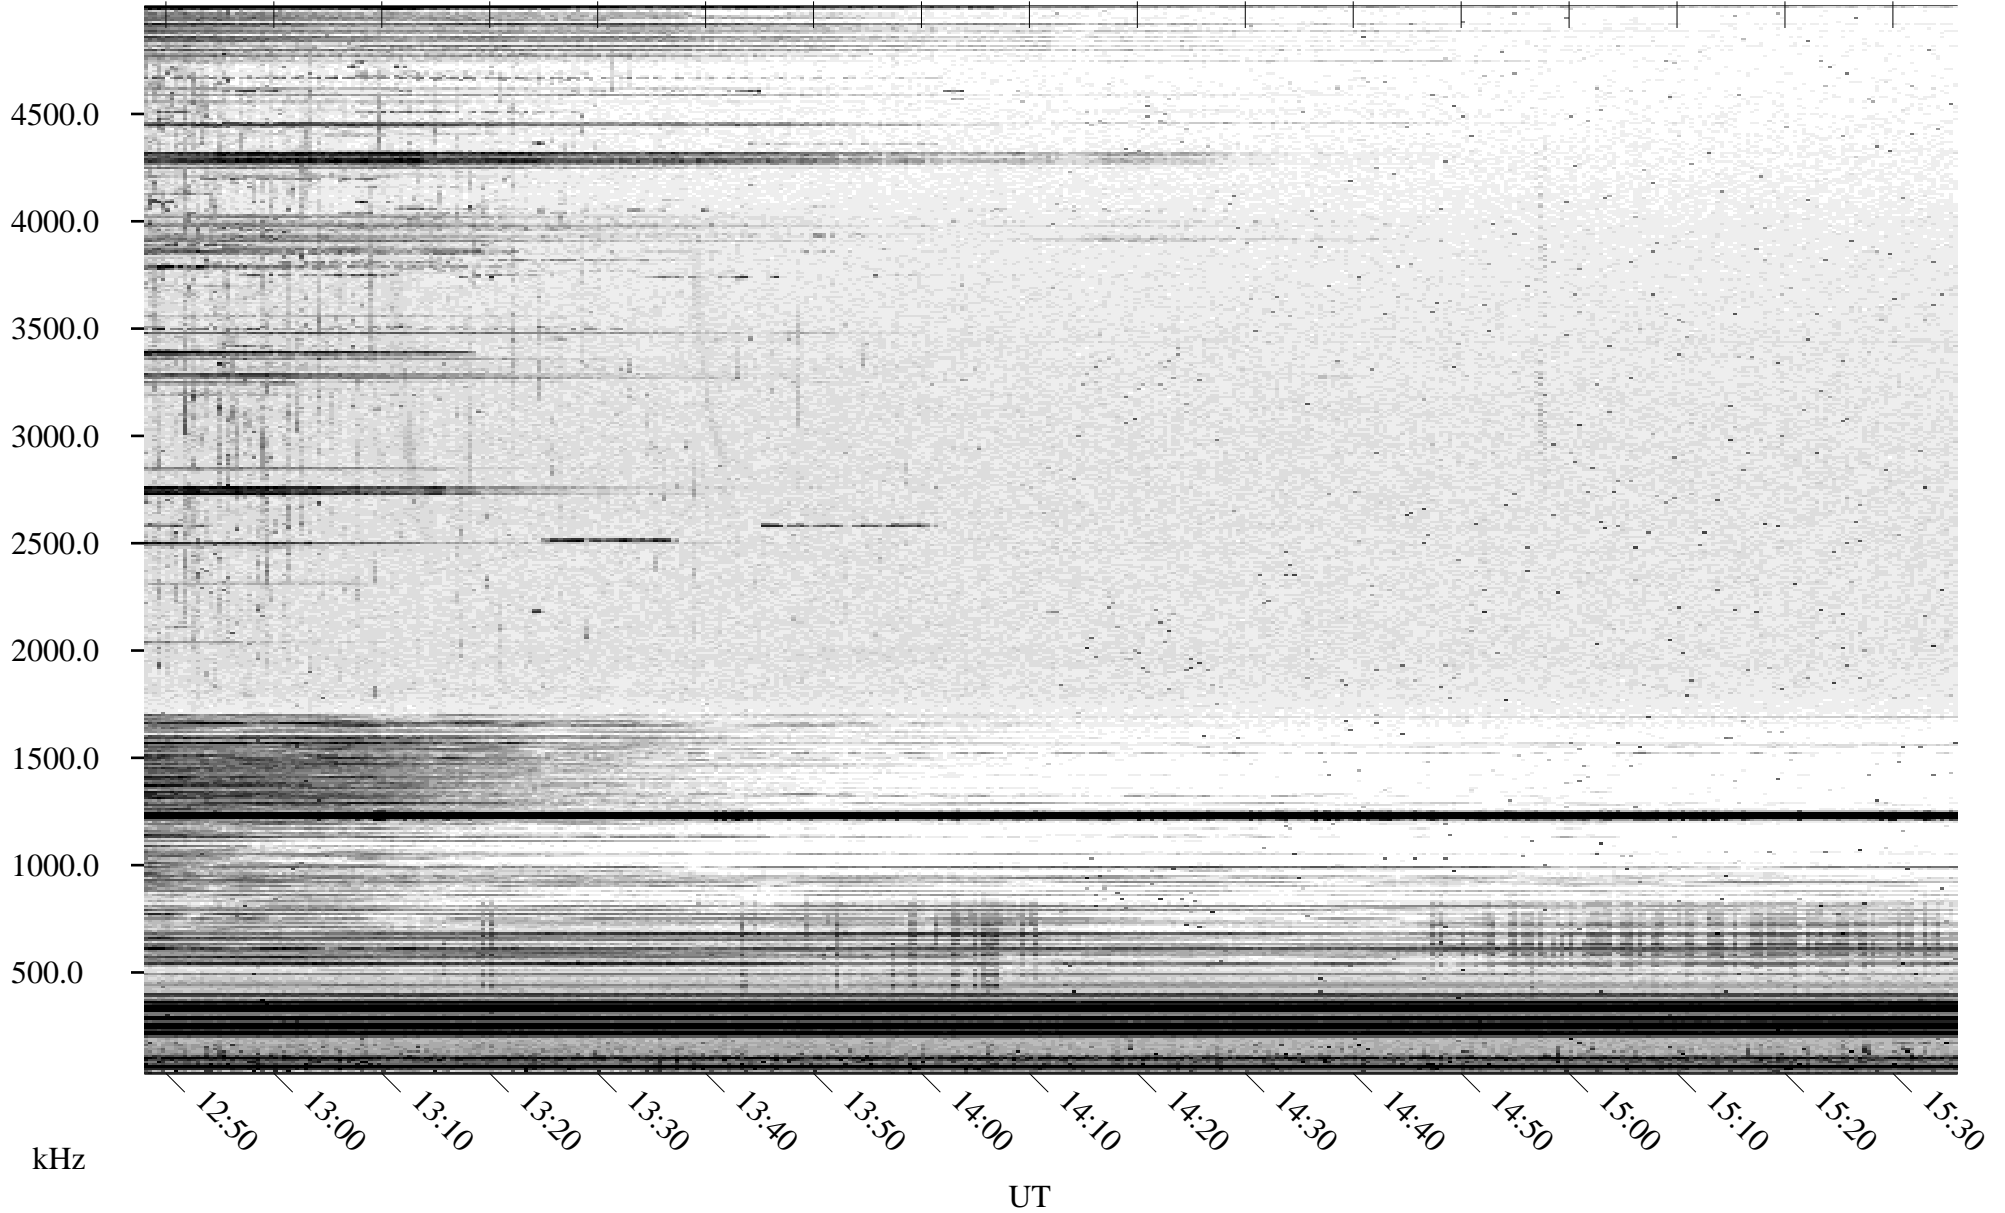

10/06/2004 Churchill, Manitoba

Linear Scale Black = 161 White = 15

ch04280l.r01m max_12

Page 1

10/06/2004 Churchill, Manitoba

Linear Scale Black = 161 White = 15

ch04280l.r01m max_12

Page 2

10/07/2004 Churchill, Manitoba

Linear Scale Black = 161 White = 15

ch04280l.r01m max_12

Page 3

10/07/2004 Churchill, Manitoba

Linear Scale Black = 161 White = 15

ch04280l.r01m max_12

Page 4

10/07/2004 Churchill, Manitoba

Linear Scale Black = 161 White = 15

ch04280l.r01m max_12

Page 5

10/07/2004 Churchill, Manitoba

Linear Scale Black = 161 White = 15

ch04280l.r01m max_12

Page 6

10/07/2004 Churchill, Manitoba

Linear Scale Black = 161 White = 15

ch04280l.r01m max_12

Page 7

10/07/2004 Churchill, Manitoba

Linear Scale Black = 161 White = 15

ch04280l.r01m max_12