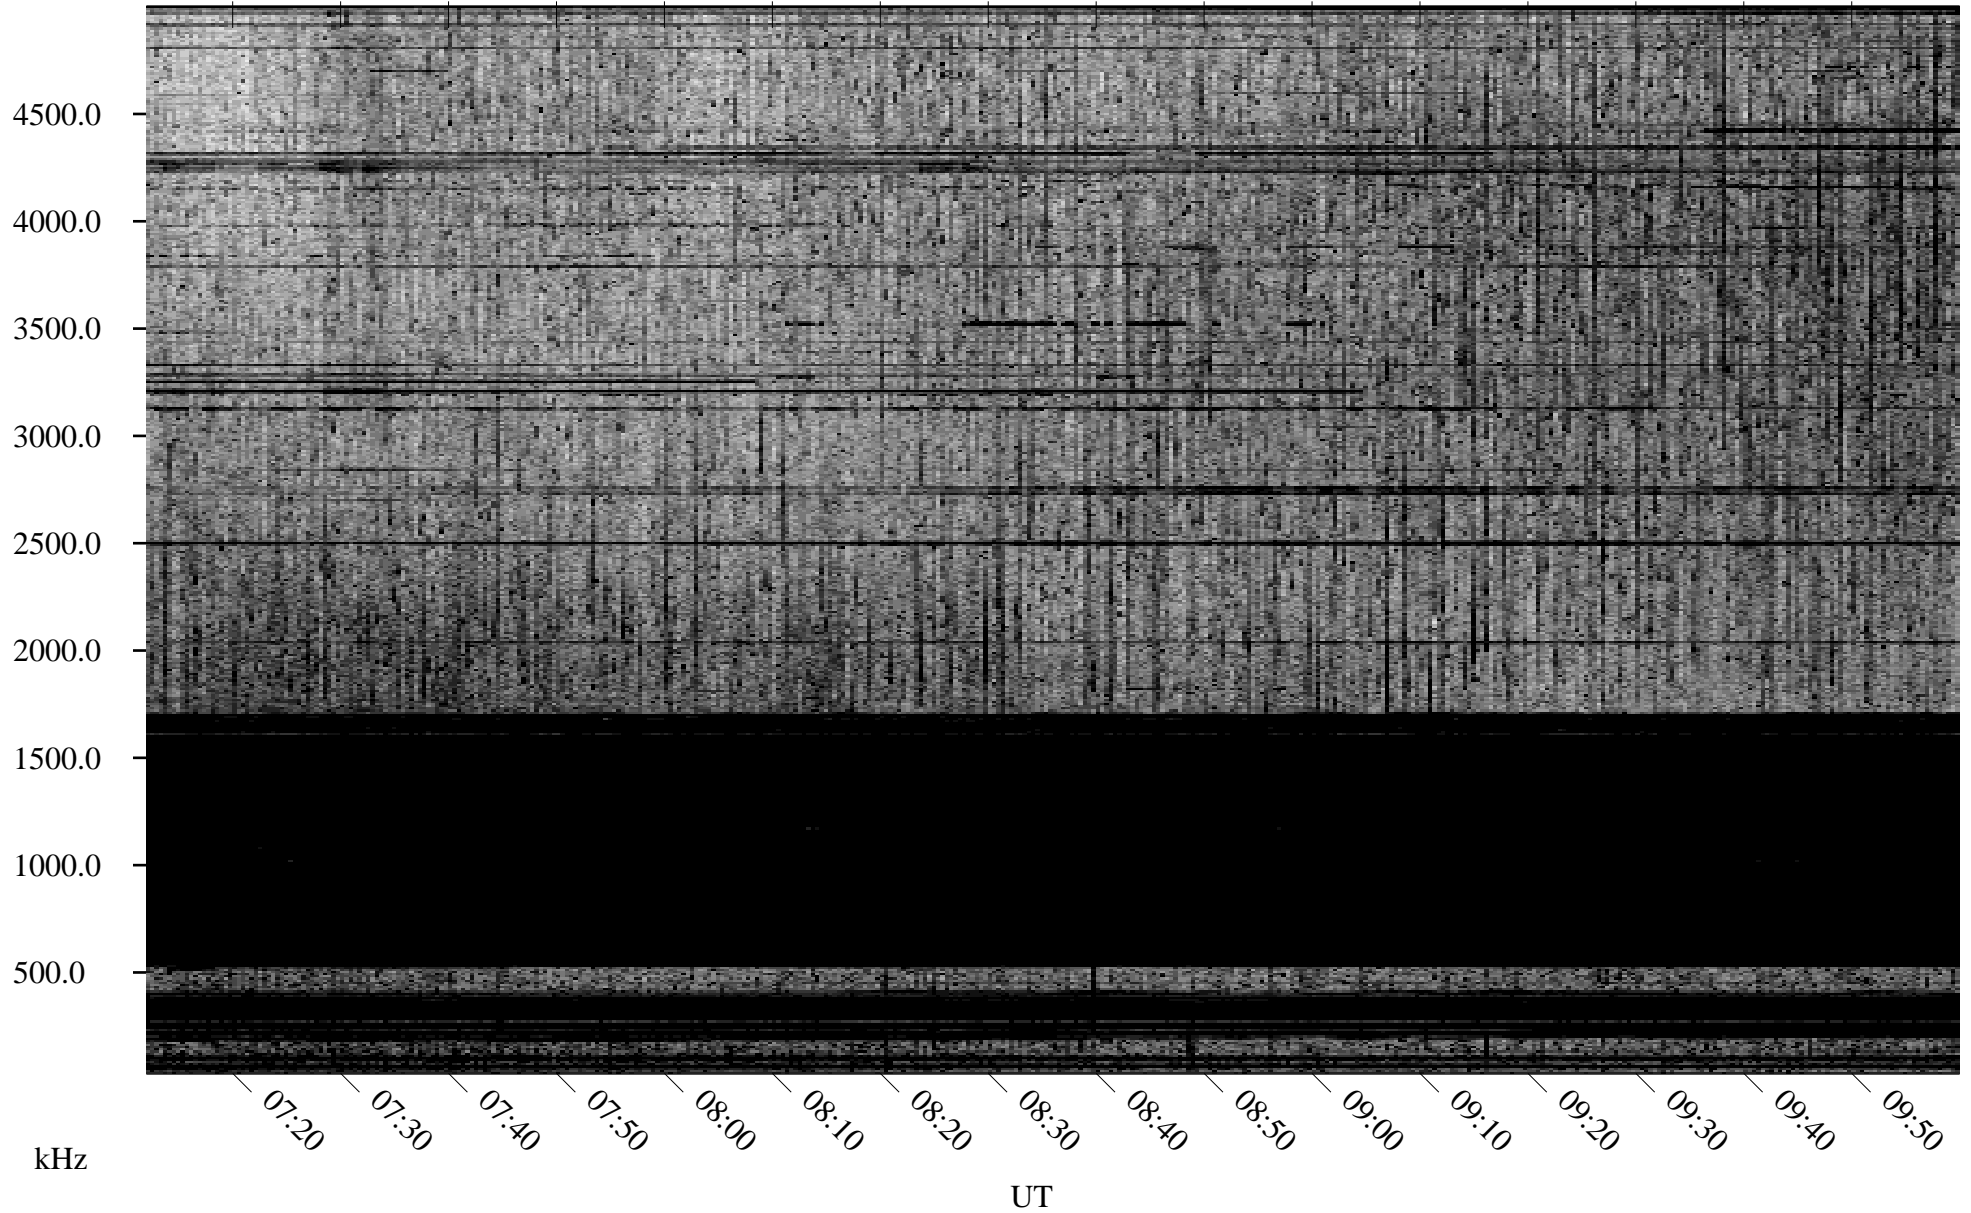

10/06/2004 Churchill, Manitoba

Linear Scale Black = 161 White = 15

ch04280l.r01m max_12

Page 1

10/06/2004 Churchill, Manitoba

Linear Scale Black = 161 White = 15

ch04280l.r01m max_12

Page 2

10/07/2004 Churchill, Manitoba

Linear Scale Black = 161 White = 15

ch04280l.r01m max_12

Page 3

10/07/2004 Churchill, Manitoba

Linear Scale Black = 161 White = 15

ch04280l.r01m max_12

Page 4

10/07/2004 Churchill, Manitoba

Linear Scale Black = 161 White = 15

ch04280l.r01m max_12

Page 5

10/07/2004 Churchill, Manitoba

Linear Scale Black = 161 White = 15

ch04280l.r01m max_12

Page 6

10/07/2004 Churchill, Manitoba

Linear Scale Black = 161 White = 15

ch04280l.r01m max_12

Page 7

10/07/2004 Churchill, Manitoba

Linear Scale Black = 161 White = 15

ch04280l.r01m max_12