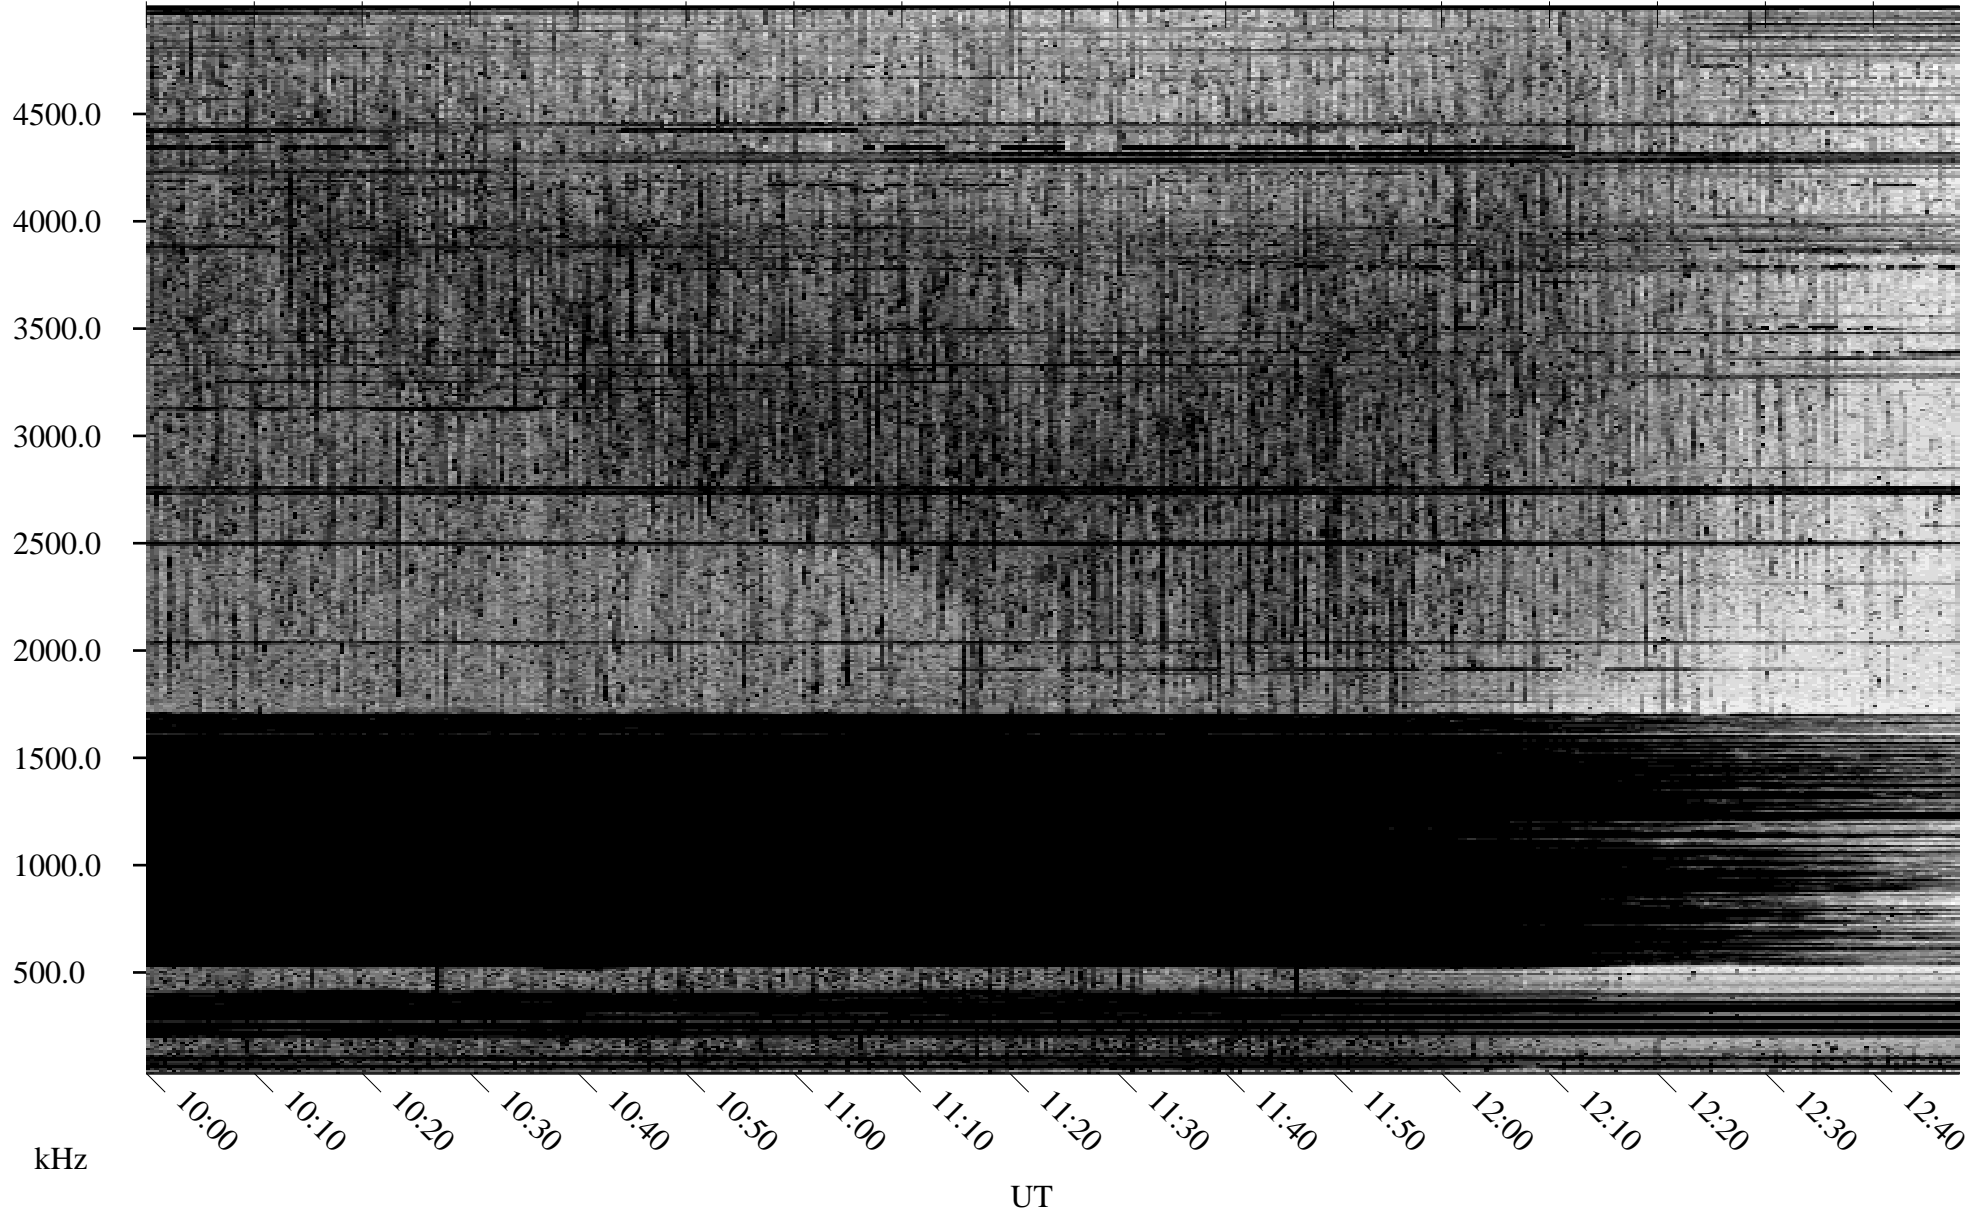

10/06/2004 Churchill, Manitoba

Linear Scale Black = 161 White = 15

ch04280l.r01m max_12

Page 1

10/06/2004 Churchill, Manitoba

Linear Scale Black = 161 White = 15

ch04280l.r01m max_12

Page 2

10/07/2004 Churchill, Manitoba

Linear Scale Black = 161 White = 15

ch04280l.r01m max_12

Page 3

10/07/2004 Churchill, Manitoba

Linear Scale Black = 161 White = 15

ch04280l.r01m max_12

Page 4

10/07/2004 Churchill, Manitoba

Linear Scale Black = 161 White = 15

ch04280l.r01m max_12

Page 5

10/07/2004 Churchill, Manitoba

Linear Scale Black = 161 White = 15

ch04280l.r01m max_12

Page 6

10/07/2004 Churchill, Manitoba

Linear Scale Black = 161 White = 15

ch04280l.r01m max_12

Page 7

10/07/2004 Churchill, Manitoba

Linear Scale Black = 161 White = 15

ch04280l.r01m max_12