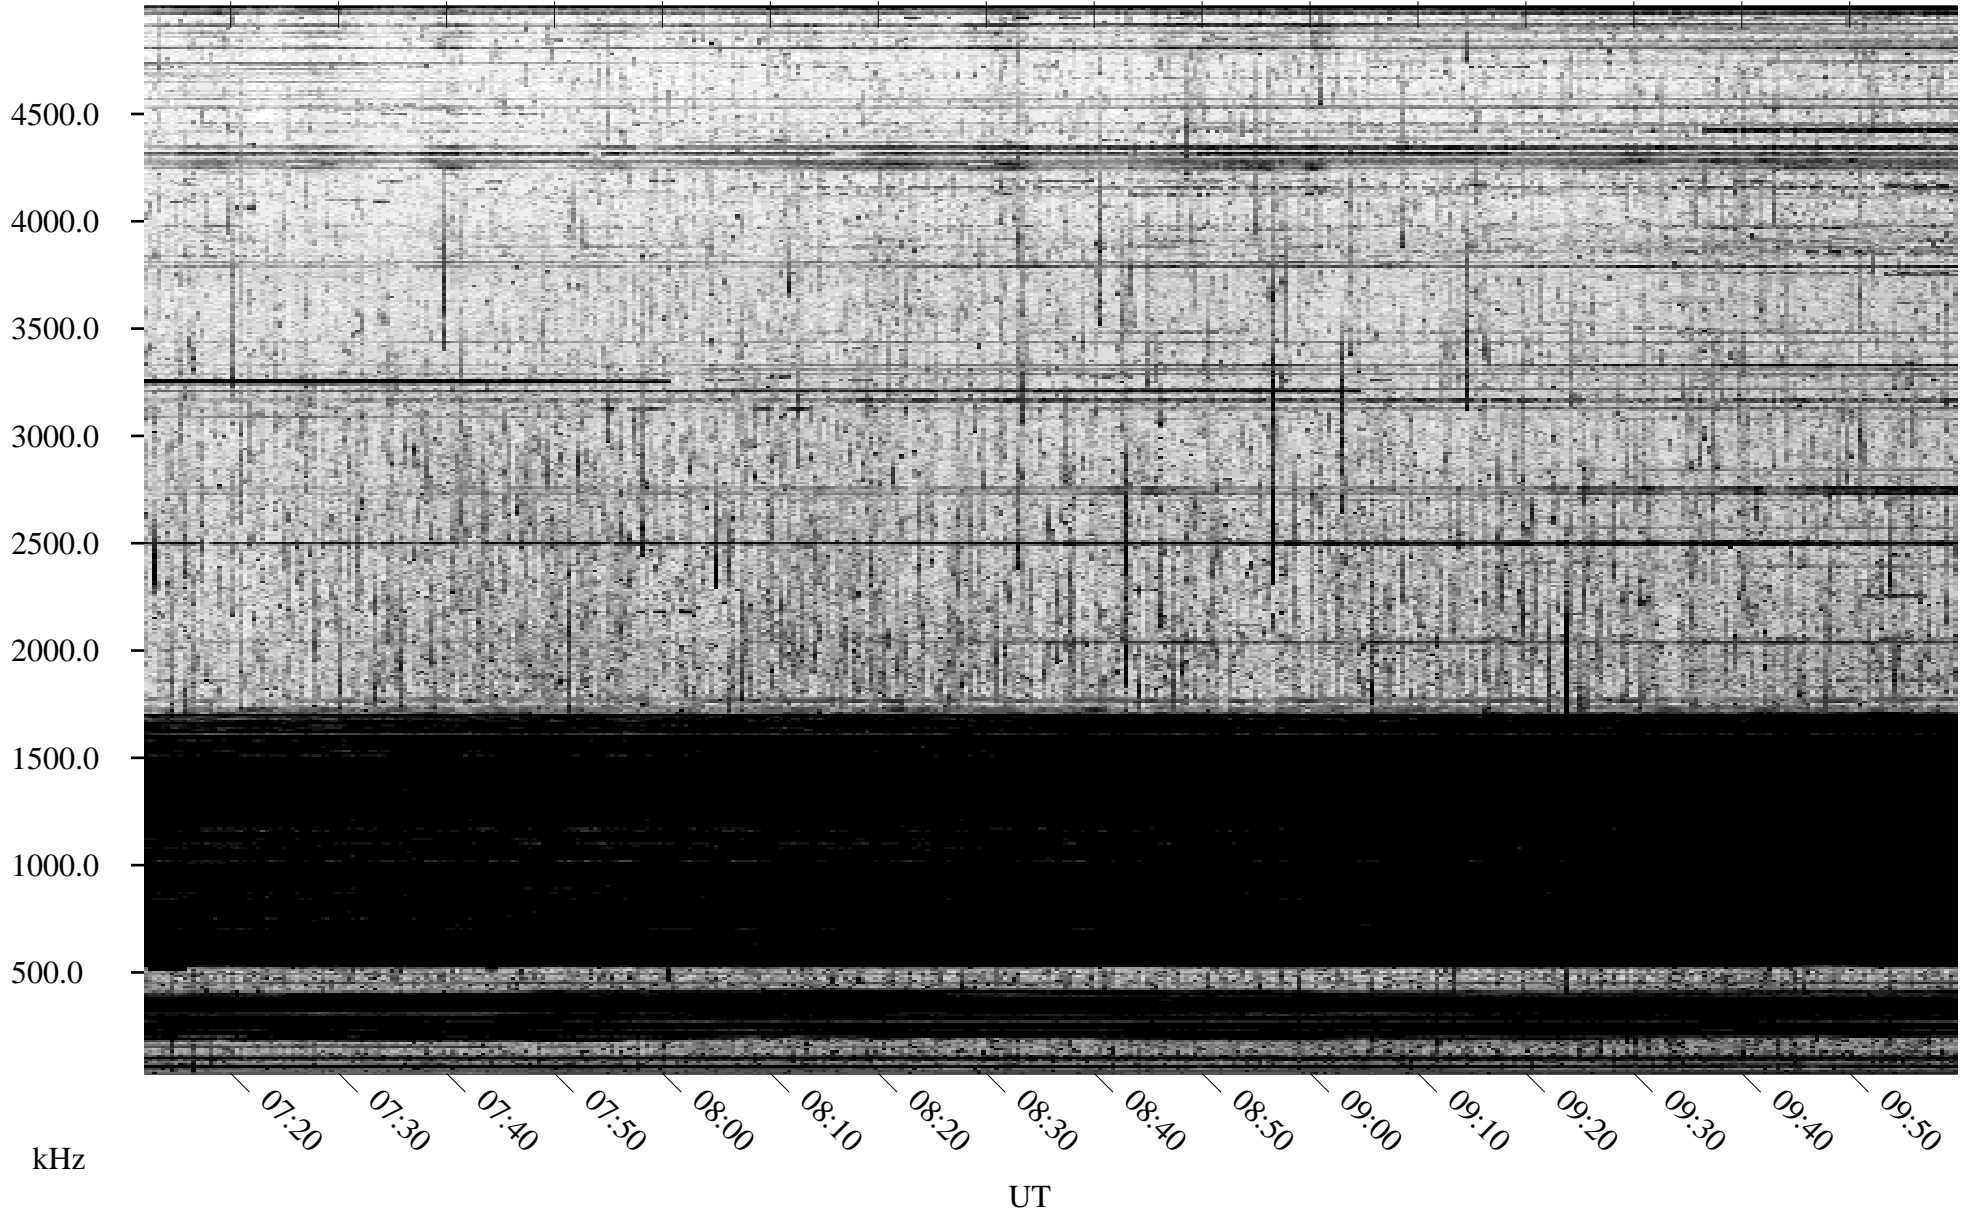

# 10/08/2004 Churchill, Manitoba

Linear Scale    Black = 161    White = 15

ch042811.r00m max\_12

Page 4

# 10/08/2004 Churchill, Manitoba

Linear Scale    Black = 161    White = 15

ch042811.r00m max\_12

Page 5