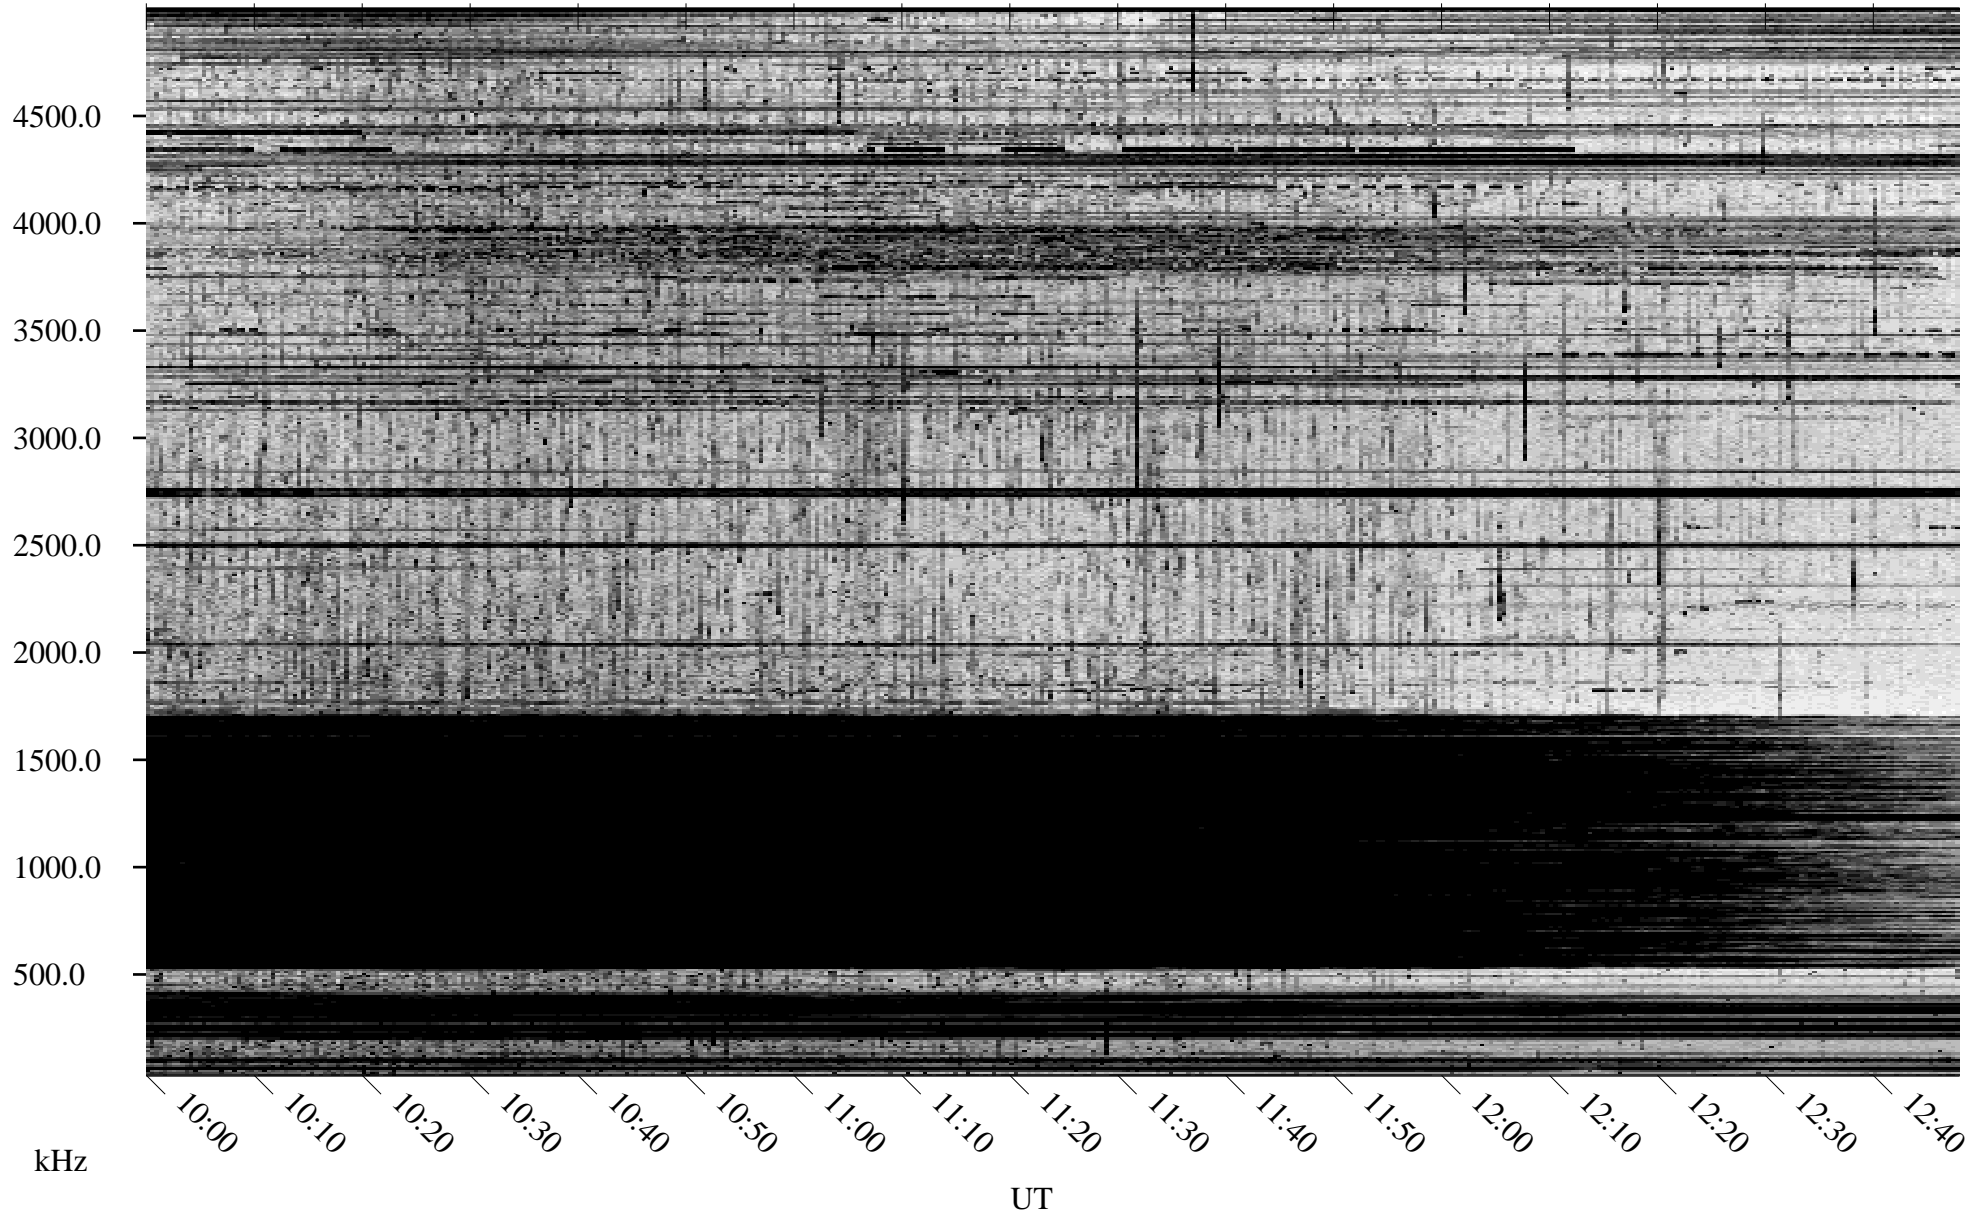

# 10/08/2004 Churchill, Manitoba

Linear Scale    Black = 161    White = 15

ch042811.r00m max\_12

Page 5

# 10/08/2004 Churchill, Manitoba

Linear Scale    Black = 161    White = 15

ch042811.r00m max\_12

Page 6