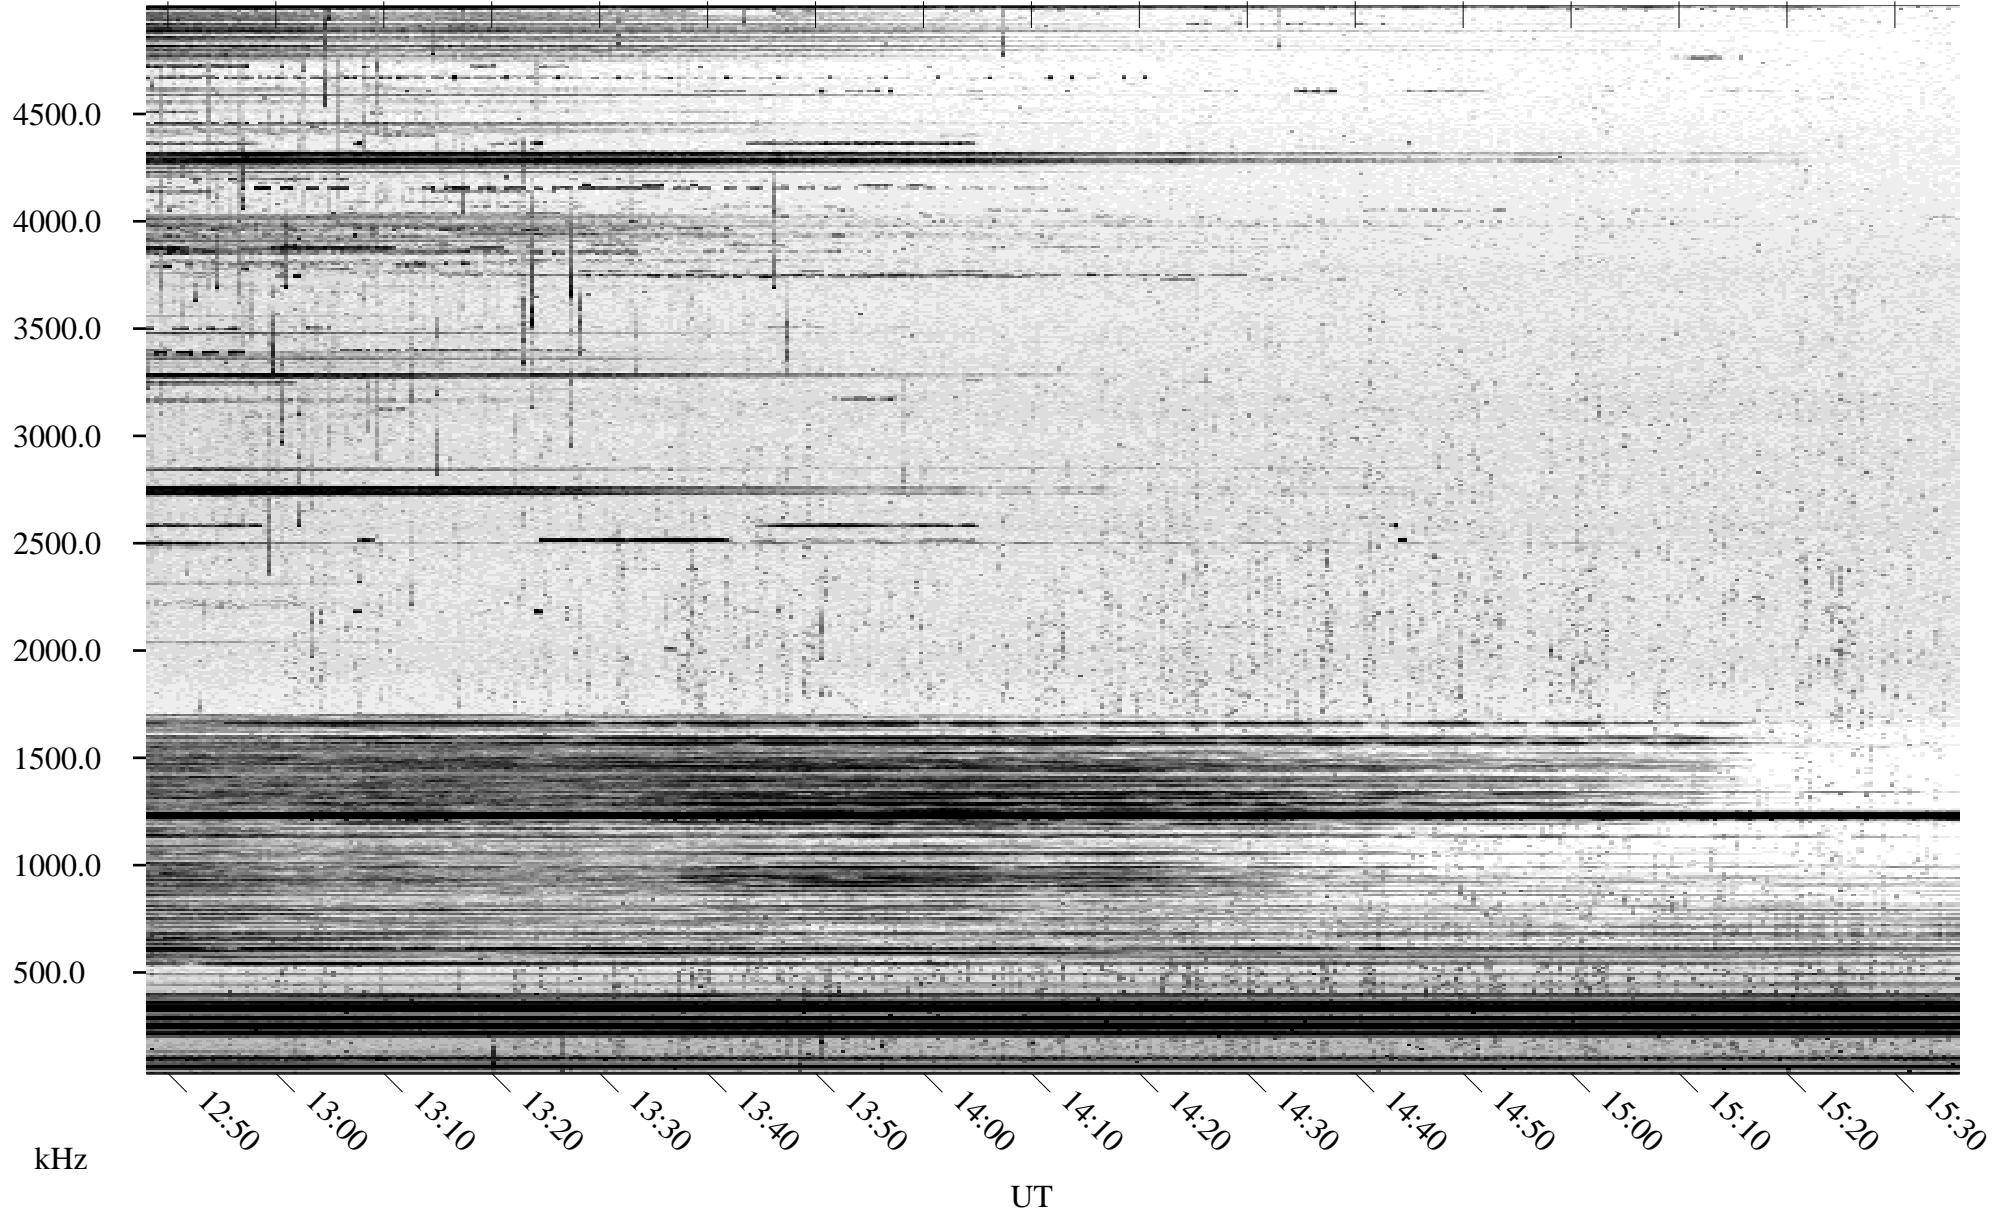

# 10/08/2004 Churchill, Manitoba

Linear Scale    Black = 161    White = 15

ch042811.r00m max\_12

Page 5

# 10/08/2004 Churchill, Manitoba

Linear Scale    Black = 161    White = 15

ch042811.r00m max\_12

Page 6

# 10/08/2004 Churchill, Manitoba

Linear Scale    Black = 161    White = 15

ch042811.r00m max\_12

Page 7

# 10/08/2004 Churchill, Manitoba

Linear Scale    Black = 161    White = 15

ch042811.r00m max\_12