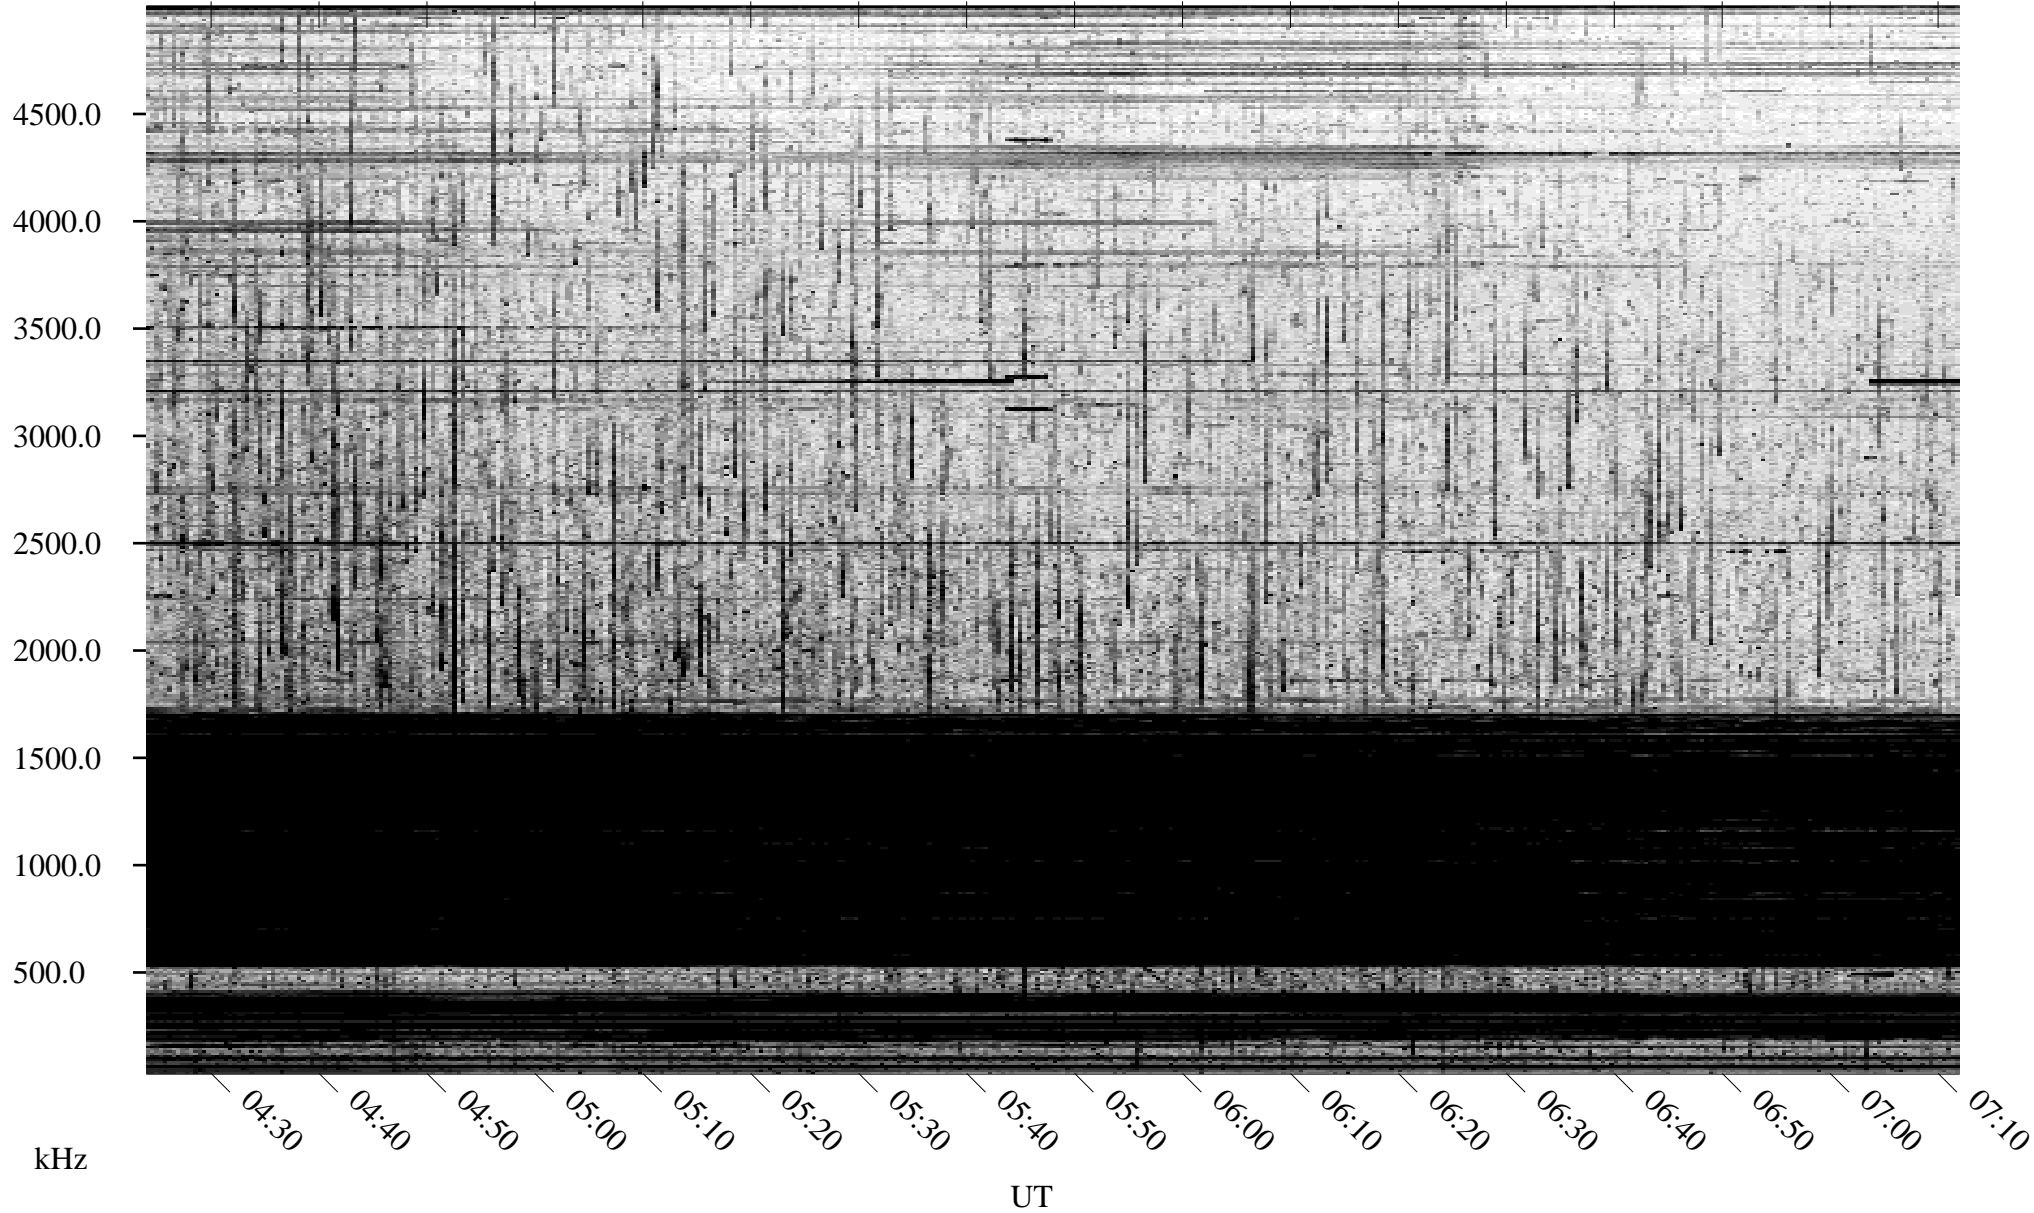

# 10/07/2004 Churchill, Manitoba

Linear Scale    Black = 161    White = 15

ch042811.r00m max\_12

Page 1

# 10/07/2004 Churchill, Manitoba

Linear Scale    Black = 161    White = 15

ch042811.r00m max\_12

Page 2

# 10/08/2004 Churchill, Manitoba

Linear Scale    Black = 161    White = 15

ch042811.r00m max\_12

Page 3

# 10/08/2004 Churchill, Manitoba

Linear Scale    Black = 161    White = 15

ch042811.r00m max\_12

Page 4