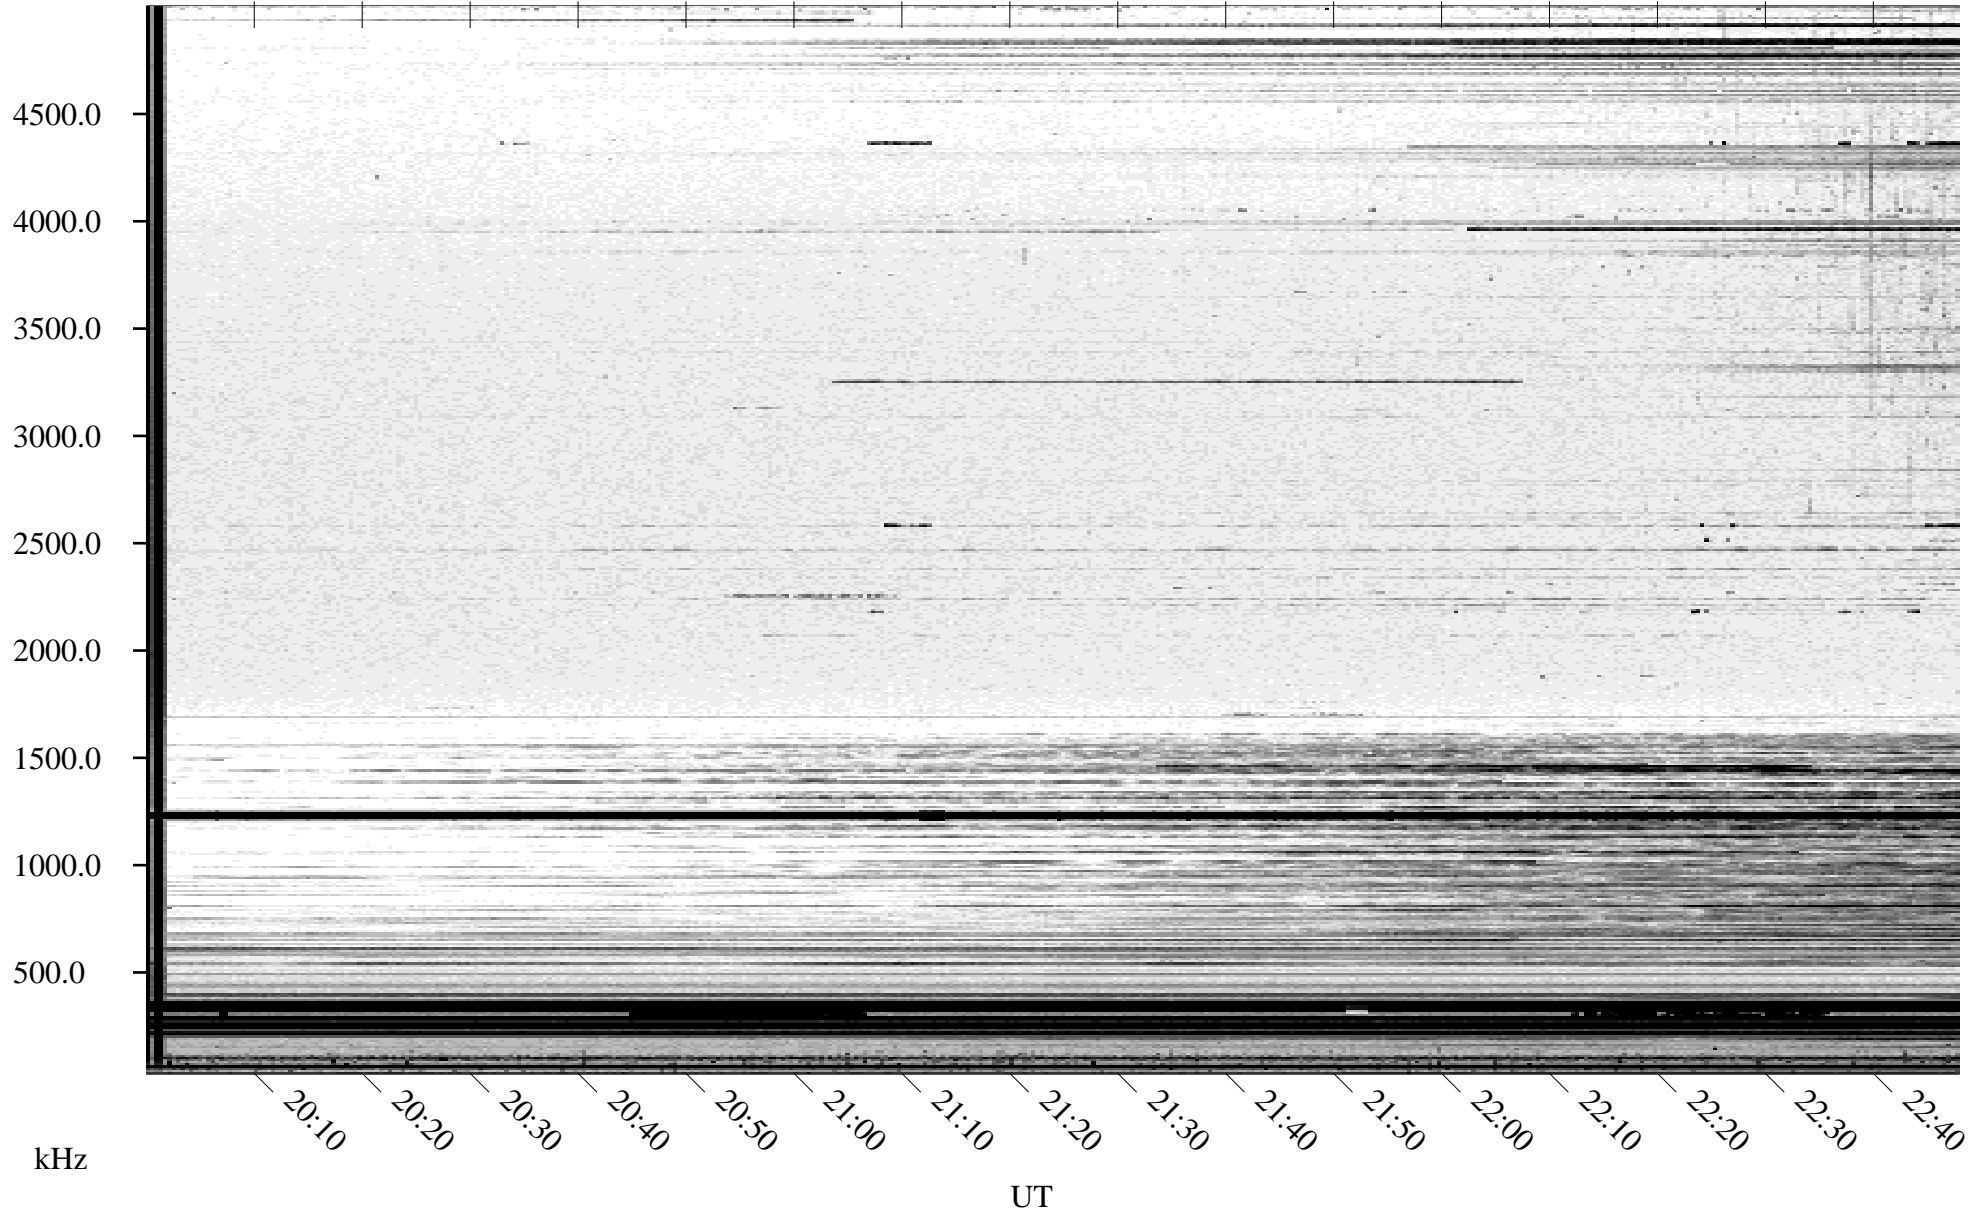

# 10/07/2004 Churchill, Manitoba

Linear Scale    Black = 161    White = 15

ch042811.r00m max\_12

Page 1

# 10/07/2004 Churchill, Manitoba

Linear Scale    Black = 161    White = 15

ch042811.r00m max\_12

Page 2

# 10/08/2004 Churchill, Manitoba

Linear Scale    Black = 161    White = 15

ch042811.r00m max\_12

Page 3

# 10/08/2004 Churchill, Manitoba

Linear Scale    Black = 161    White = 15

ch042811.r00m max\_12

Page 4