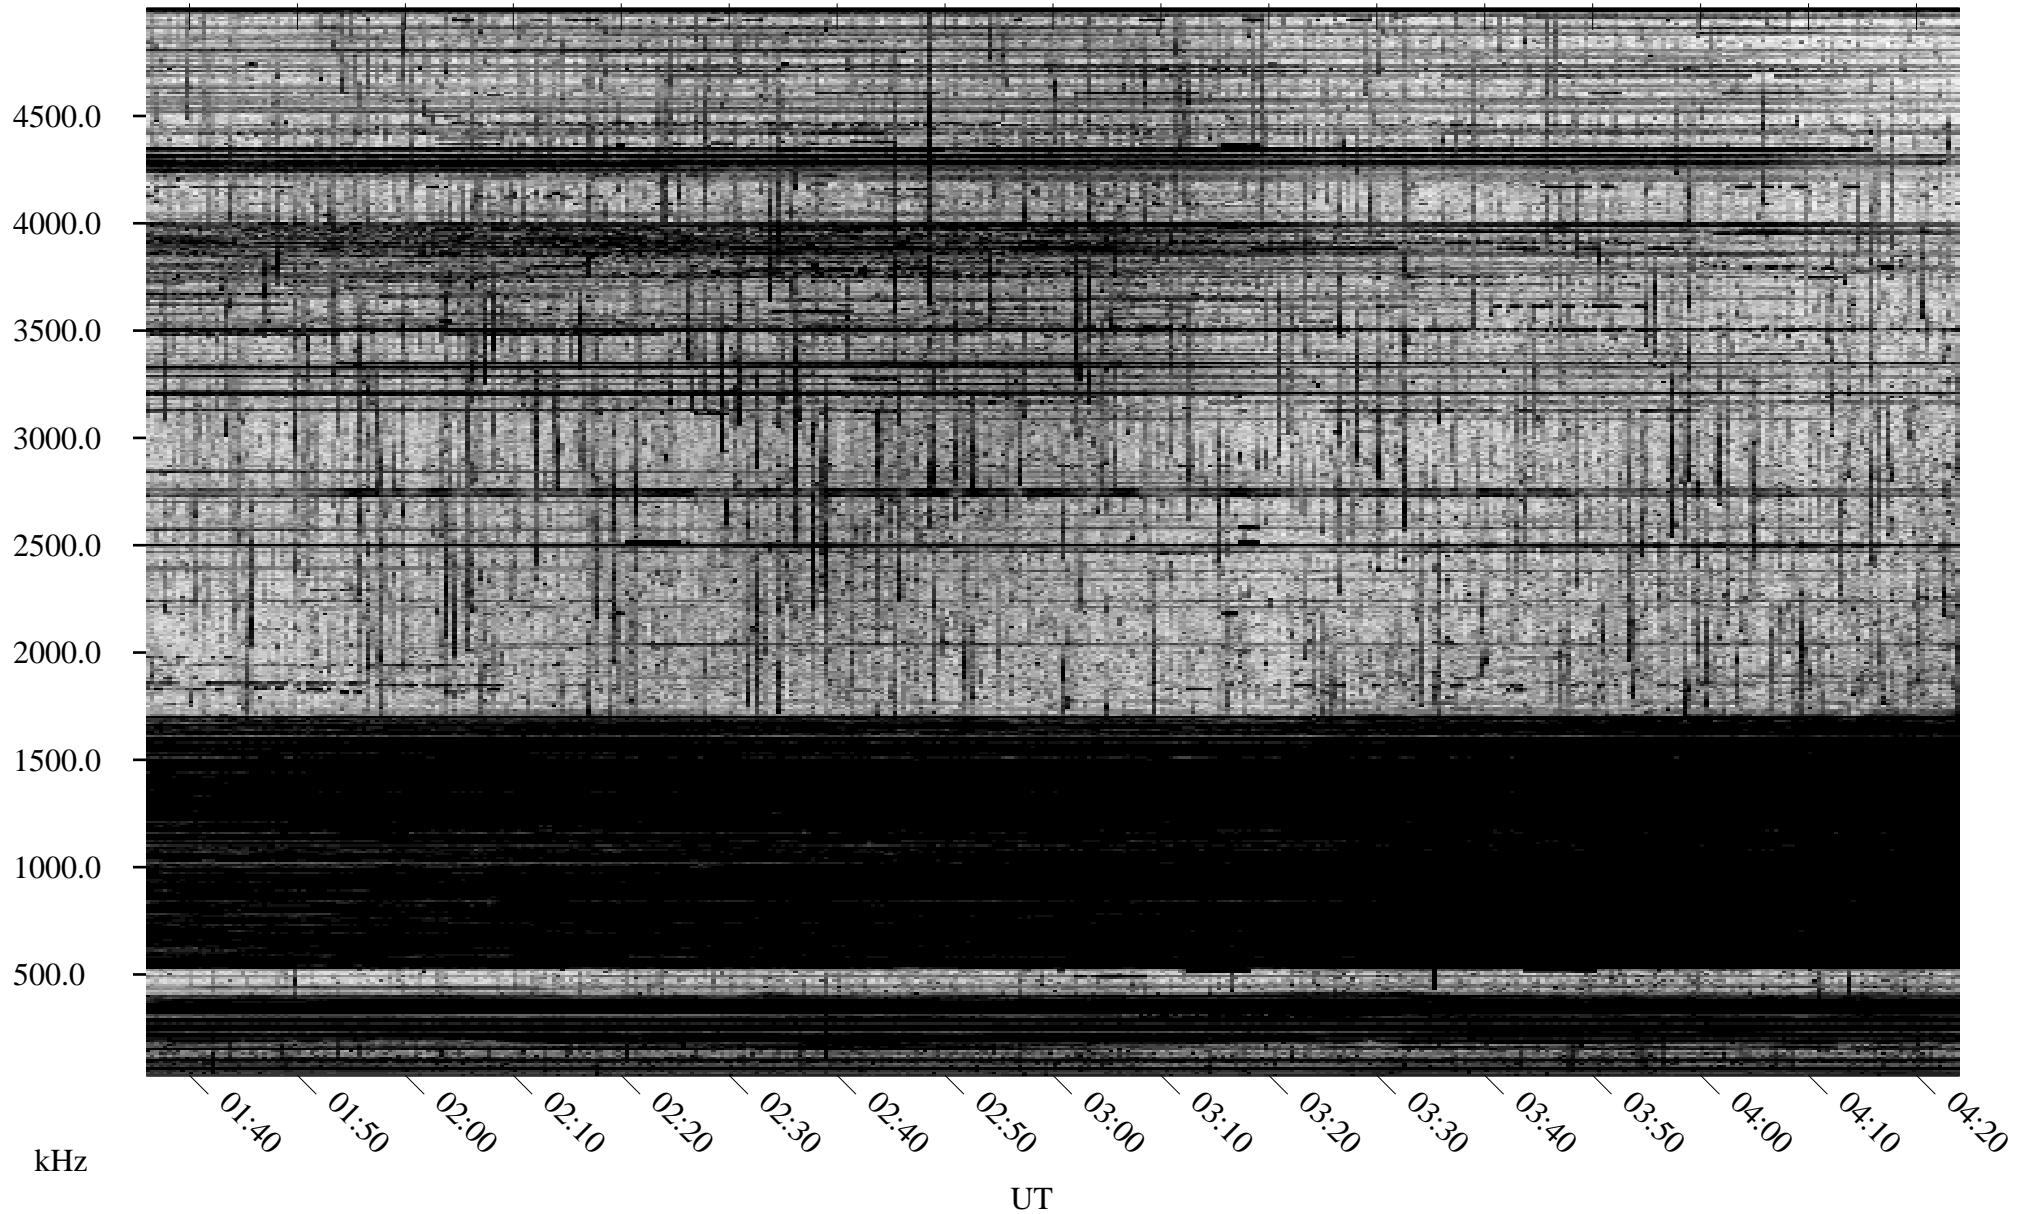

# 10/07/2004 Churchill, Manitoba

Linear Scale    Black = 161    White = 15

ch042811.r00m max\_12

Page 1

# 10/07/2004 Churchill, Manitoba

Linear Scale    Black = 161    White = 15

ch042811.r00m max\_12

Page 2

# 10/08/2004 Churchill, Manitoba

Linear Scale    Black = 161    White = 15

ch042811.r00m max\_12

Page 3

# 10/08/2004 Churchill, Manitoba

Linear Scale    Black = 161    White = 15

ch042811.r00m max\_12

Page 4