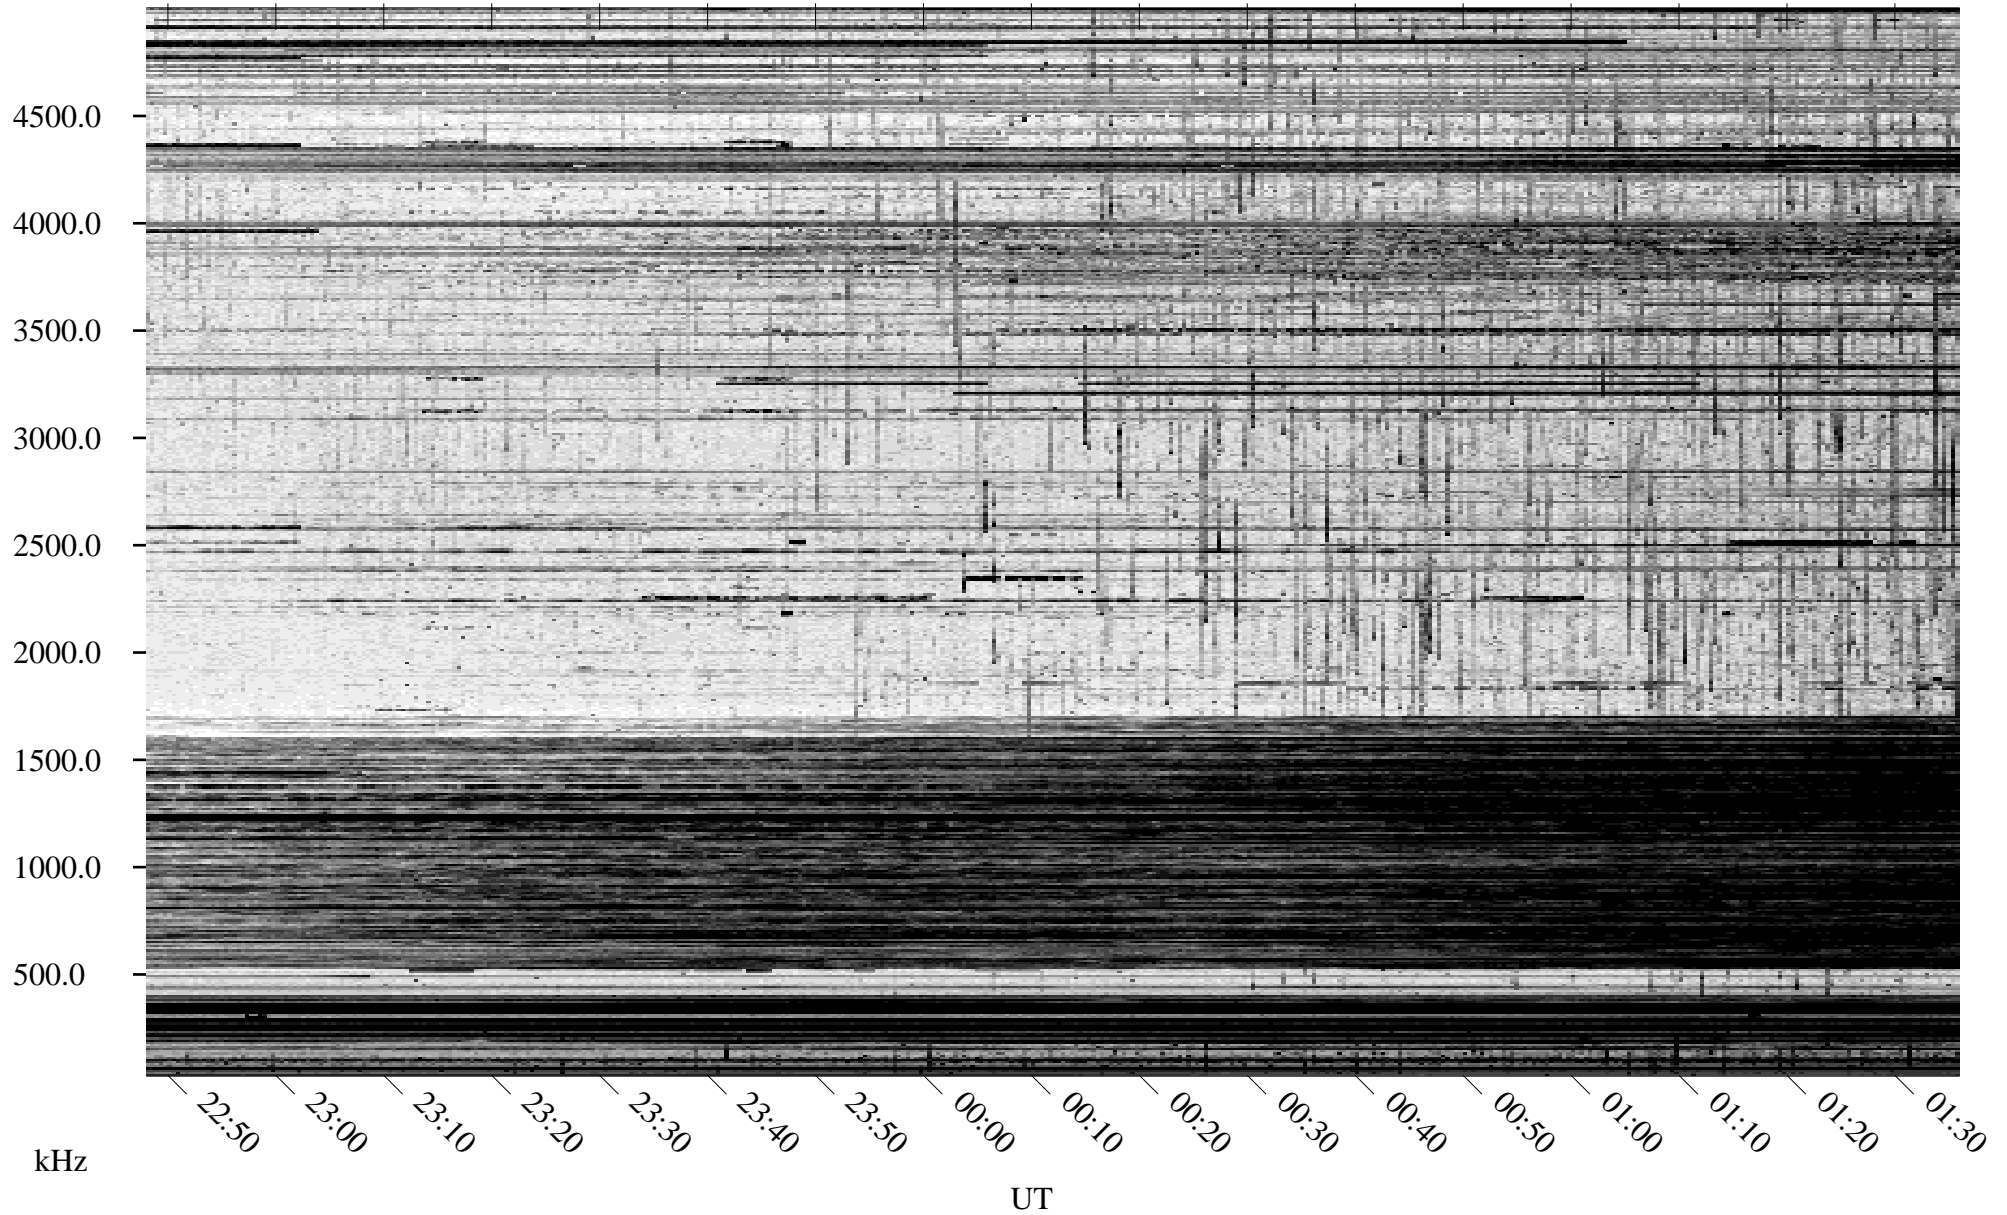

# 10/07/2004 Churchill, Manitoba

Linear Scale    Black = 161    White = 15

ch042811.r00m max\_12

Page 1

# 10/07/2004 Churchill, Manitoba

Linear Scale    Black = 161    White = 15

ch042811.r00m max\_12

Page 2

# 10/08/2004 Churchill, Manitoba

Linear Scale    Black = 161    White = 15

ch042811.r00m max\_12

Page 3

# 10/08/2004 Churchill, Manitoba

Linear Scale    Black = 161    White = 15

ch042811.r00m max\_12

Page 4