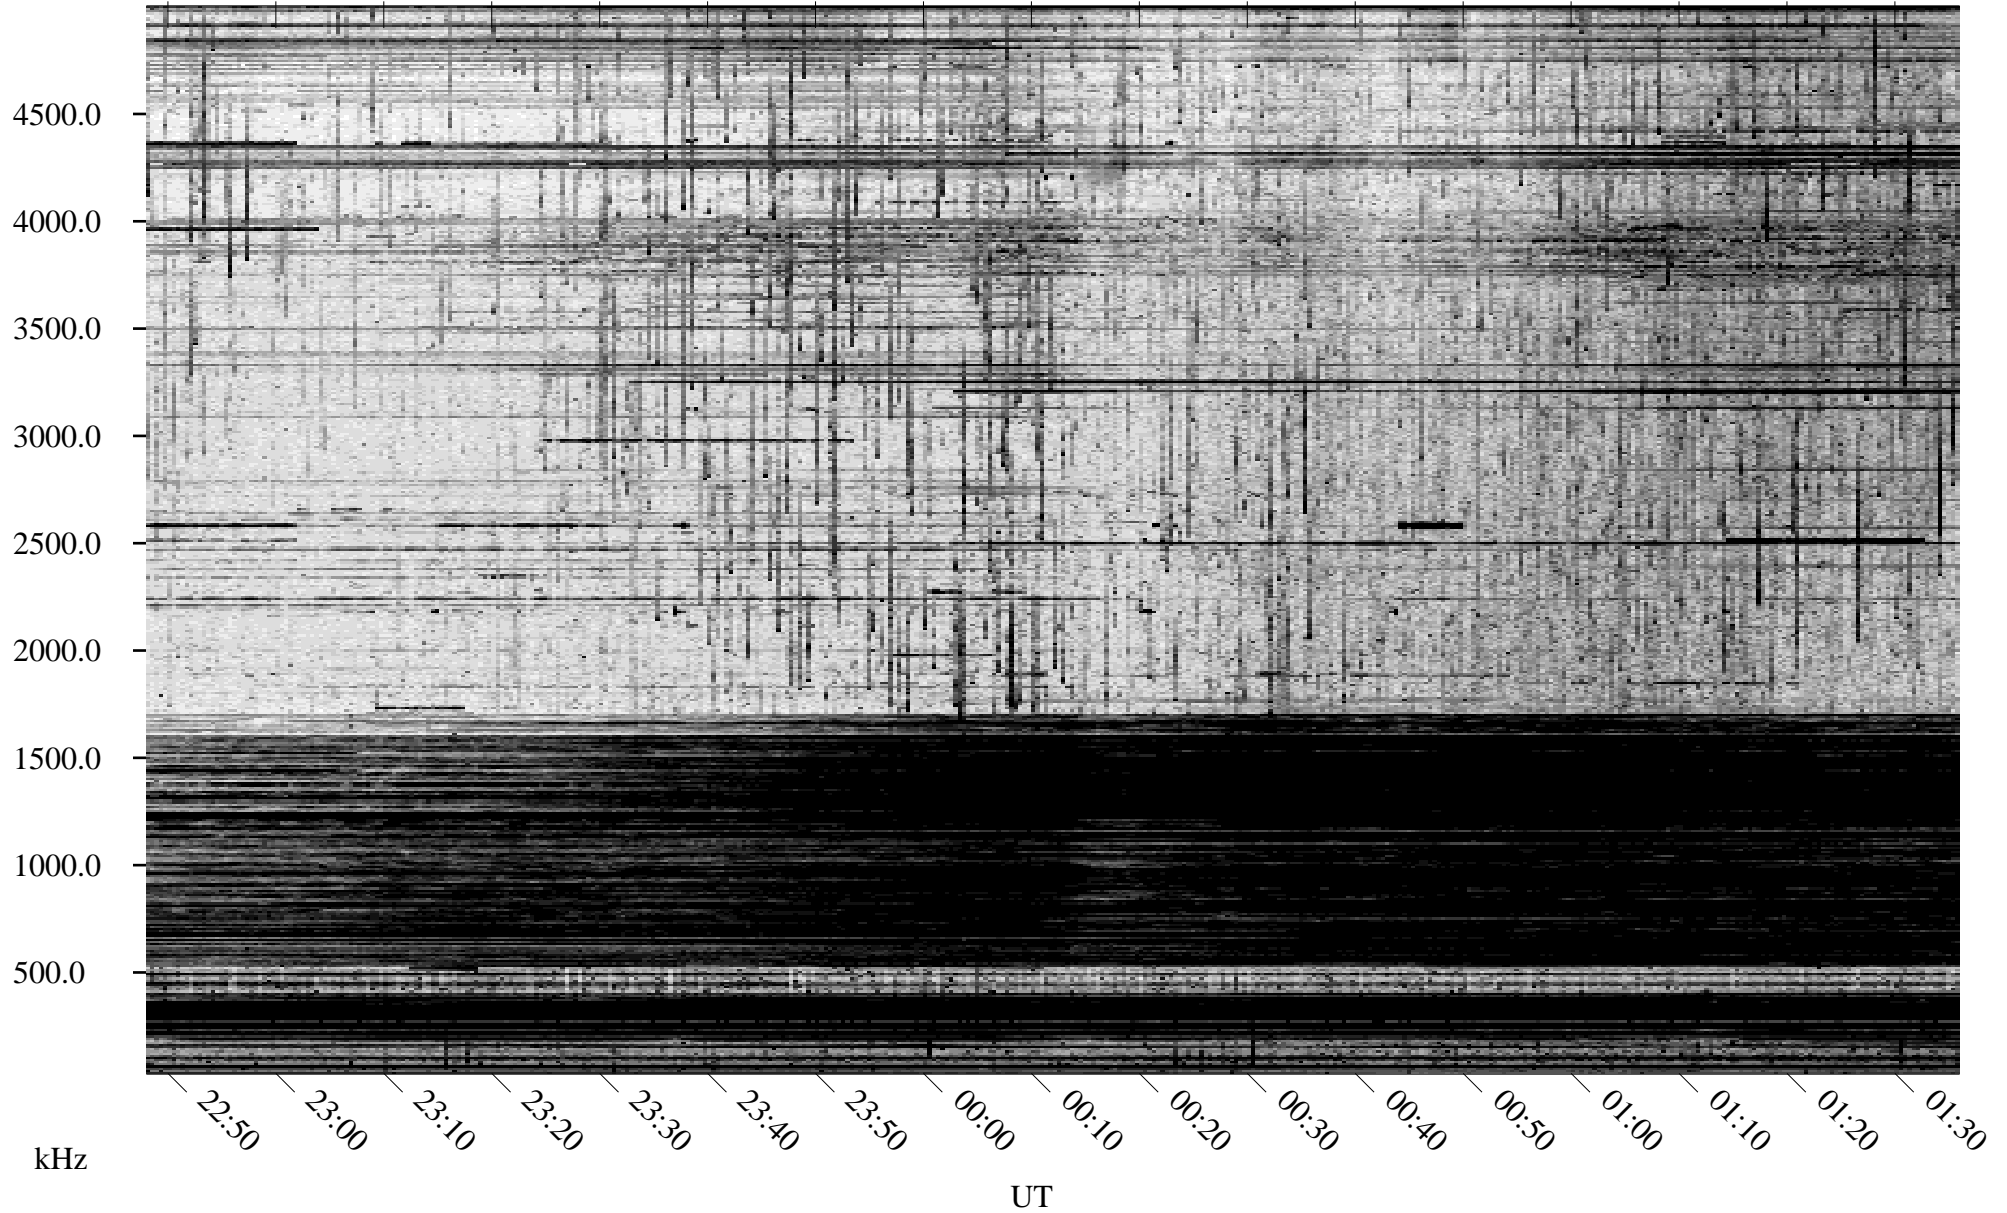

10/08/2004 Churchill, Manitoba

Linear Scale Black = 161 White = 15

ch04282l.r00m max_12

Page 1

10/08/2004 Churchill, Manitoba

Linear Scale Black = 161 White = 15

ch04282l.r00m max_12

Page 2

10/09/2004 Churchill, Manitoba

Linear Scale Black = 161 White = 15

ch04282l.r00m max_12

Page 3

10/09/2004 Churchill, Manitoba

Linear Scale Black = 161 White = 15

ch04282l.r00m max_12

Page 4

10/09/2004 Churchill, Manitoba

Linear Scale Black = 161 White = 15

ch04282l.r00m max_12

Page 5

10/09/2004 Churchill, Manitoba

Linear Scale Black = 161 White = 15

ch04282l.r00m max_12

Page 6

10/09/2004 Churchill, Manitoba

Linear Scale Black = 161 White = 15

ch04282l.r00m max_12

Page 7

10/09/2004 Churchill, Manitoba

Linear Scale Black = 161 White = 15

ch04282l.r00m max_12

Page 8