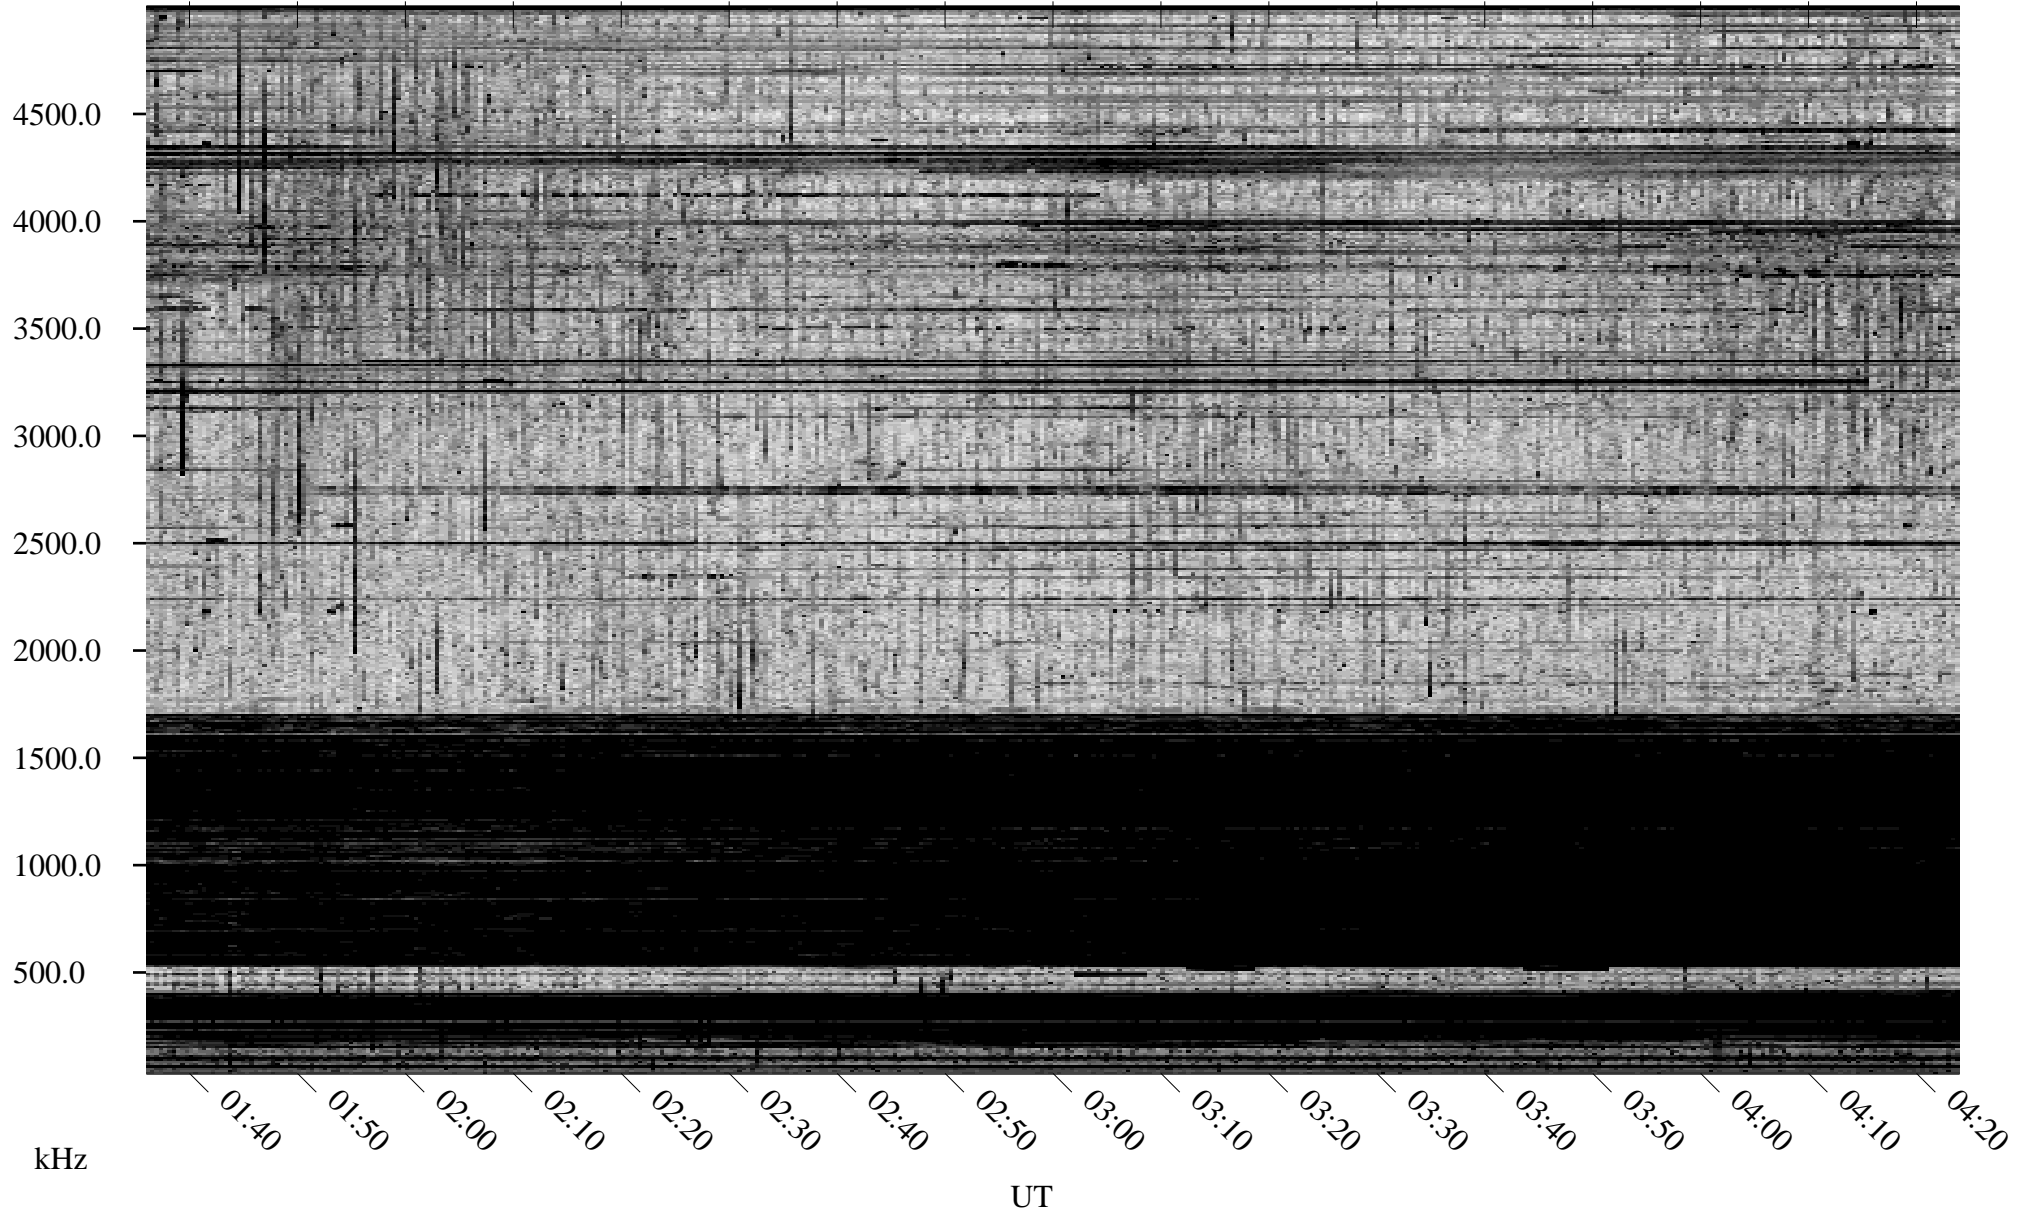

10/08/2004 Churchill, Manitoba

Linear Scale Black = 161 White = 15

ch04282l.r00m max_12

Page 1

10/08/2004 Churchill, Manitoba

Linear Scale Black = 161 White = 15

ch04282l.r00m max_12

Page 2

10/09/2004 Churchill, Manitoba

Linear Scale Black = 161 White = 15

ch04282l.r00m max_12

Page 3

10/09/2004 Churchill, Manitoba

Linear Scale Black = 161 White = 15

ch04282l.r00m max_12

Page 4

10/09/2004 Churchill, Manitoba

Linear Scale Black = 161 White = 15

ch04282l.r00m max_12

Page 5

10/09/2004 Churchill, Manitoba

Linear Scale Black = 161 White = 15

ch04282l.r00m max_12

Page 6

10/09/2004 Churchill, Manitoba

Linear Scale Black = 161 White = 15

ch04282l.r00m max_12

Page 7

10/09/2004 Churchill, Manitoba

Linear Scale Black = 161 White = 15

ch04282l.r00m max_12

Page 8