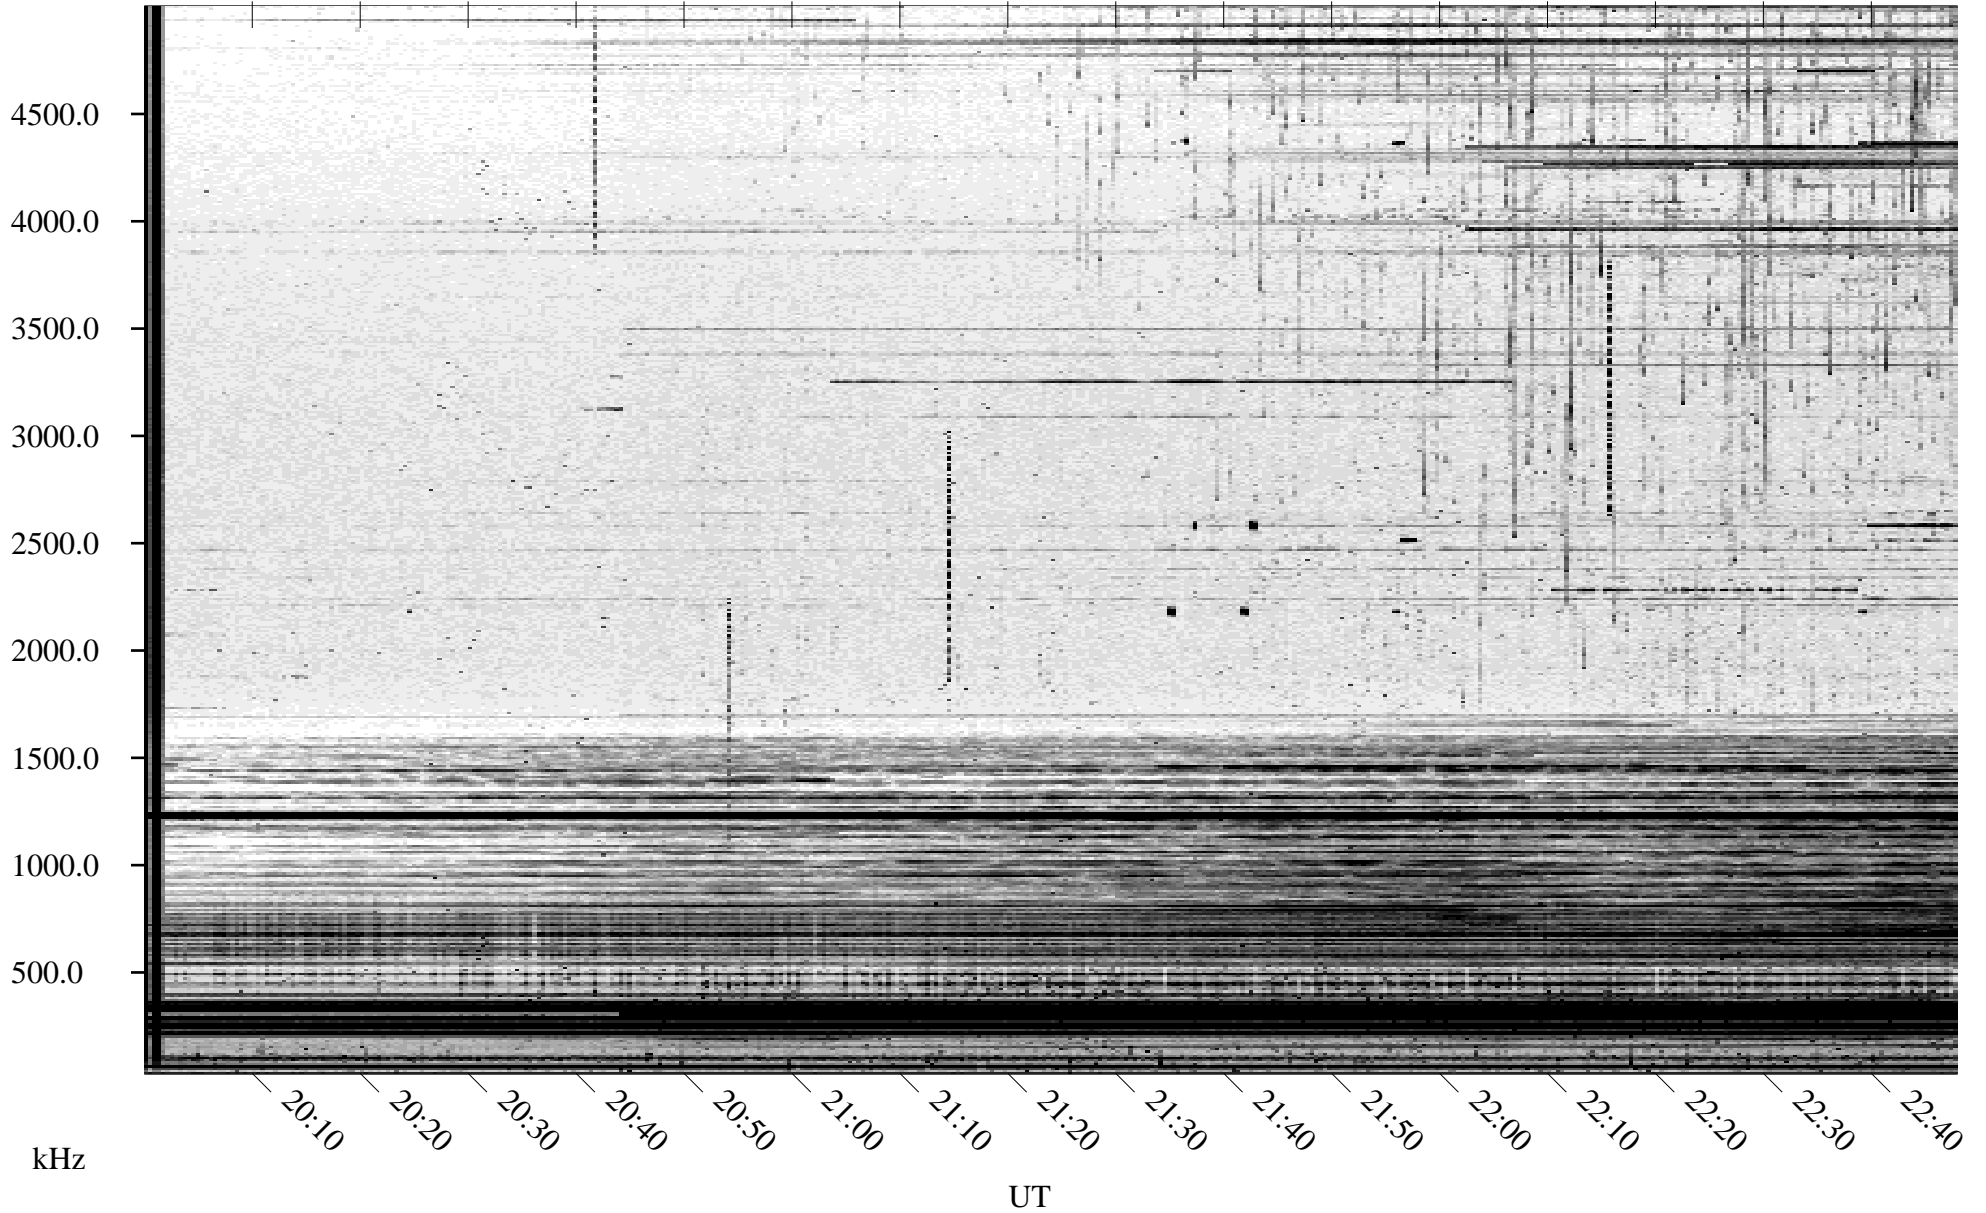

10/08/2004 Churchill, Manitoba

Linear Scale Black = 161 White = 15

ch04282l.r00m max_12

Page 1

10/08/2004 Churchill, Manitoba

Linear Scale Black = 161 White = 15

ch04282l.r00m max_12

Page 2

10/09/2004 Churchill, Manitoba

Linear Scale Black = 161 White = 15

ch04282l.r00m max_12

Page 3

10/09/2004 Churchill, Manitoba

Linear Scale Black = 161 White = 15

ch04282l.r00m max_12

Page 4

10/09/2004 Churchill, Manitoba

Linear Scale Black = 161 White = 15

ch04282l.r00m max_12

Page 5

10/09/2004 Churchill, Manitoba

Linear Scale Black = 161 White = 15

ch04282l.r00m max_12

Page 6

10/09/2004 Churchill, Manitoba

Linear Scale Black = 161 White = 15

ch04282l.r00m max_12

Page 7

10/09/2004 Churchill, Manitoba

Linear Scale Black = 161 White = 15

ch04282l.r00m max_12

Page 8