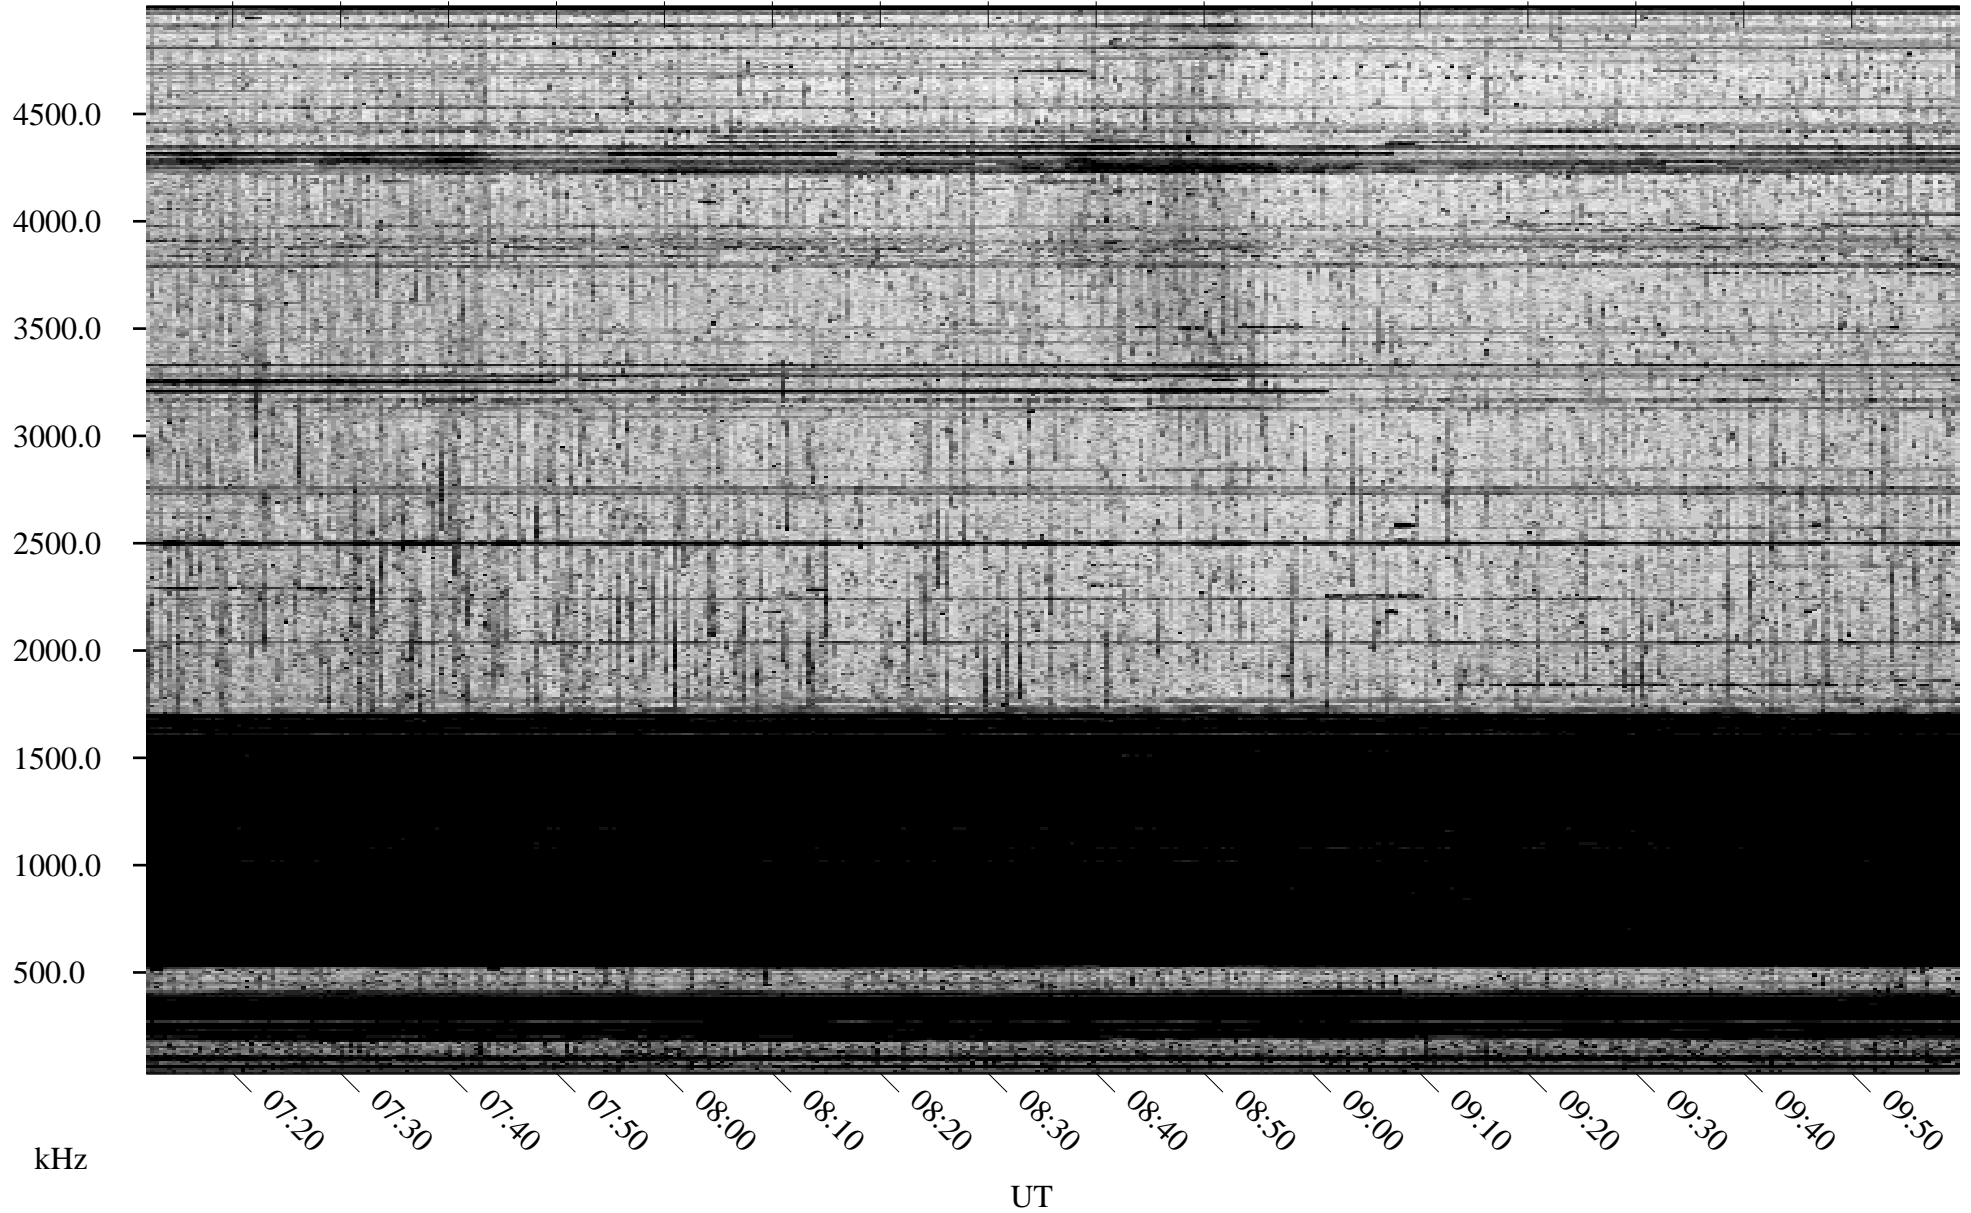

10/08/2004 Churchill, Manitoba

Linear Scale Black = 161 White = 15

ch04282l.r00m max_12

Page 1

10/08/2004 Churchill, Manitoba

Linear Scale Black = 161 White = 15

ch04282l.r00m max_12

Page 2

10/09/2004 Churchill, Manitoba

Linear Scale Black = 161 White = 15

ch04282l.r00m max_12

Page 3

10/09/2004 Churchill, Manitoba

Linear Scale Black = 161 White = 15

ch04282l.r00m max_12

Page 4

10/09/2004 Churchill, Manitoba

Linear Scale Black = 161 White = 15

ch04282l.r00m max_12

Page 5

10/09/2004 Churchill, Manitoba

Linear Scale Black = 161 White = 15

ch04282l.r00m max_12

Page 6

10/09/2004 Churchill, Manitoba

Linear Scale Black = 161 White = 15

ch04282l.r00m max_12

Page 7

10/09/2004 Churchill, Manitoba

Linear Scale Black = 161 White = 15

ch04282l.r00m max_12

Page 8