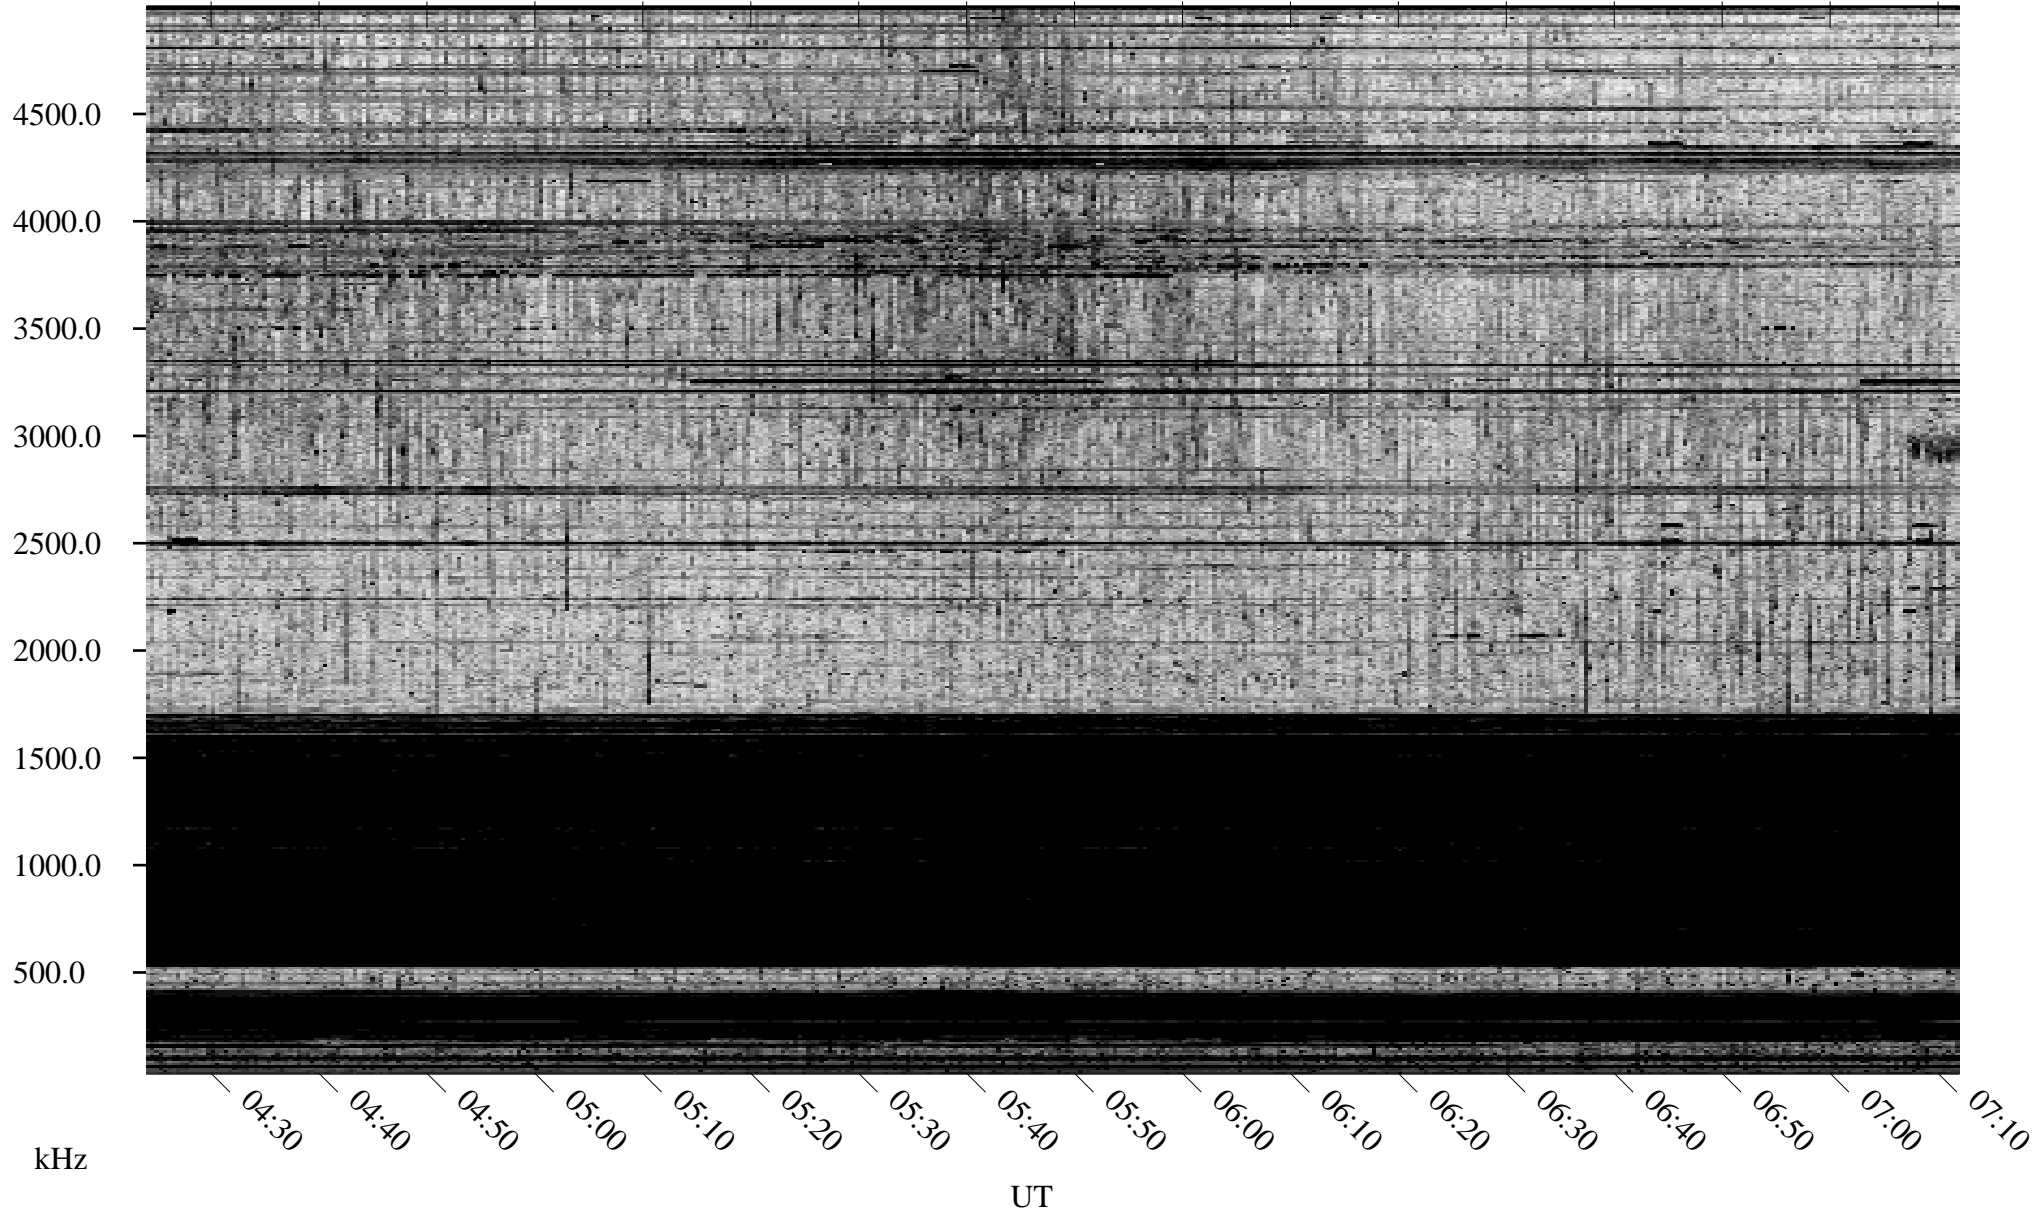

10/08/2004 Churchill, Manitoba

Linear Scale Black = 161 White = 15

ch04282l.r00m max_12

Page 1

10/08/2004 Churchill, Manitoba

Linear Scale Black = 161 White = 15

ch04282l.r00m max_12

Page 2

10/09/2004 Churchill, Manitoba

Linear Scale Black = 161 White = 15

ch04282l.r00m max_12

Page 3

10/09/2004 Churchill, Manitoba

Linear Scale Black = 161 White = 15

ch04282l.r00m max_12

Page 4

10/09/2004 Churchill, Manitoba

Linear Scale Black = 161 White = 15

ch04282l.r00m max_12

Page 5

10/09/2004 Churchill, Manitoba

Linear Scale Black = 161 White = 15

ch04282l.r00m max_12

Page 6

10/09/2004 Churchill, Manitoba

Linear Scale Black = 161 White = 15

ch04282l.r00m max_12

Page 7

10/09/2004 Churchill, Manitoba

Linear Scale Black = 161 White = 15

ch04282l.r00m max_12

Page 8