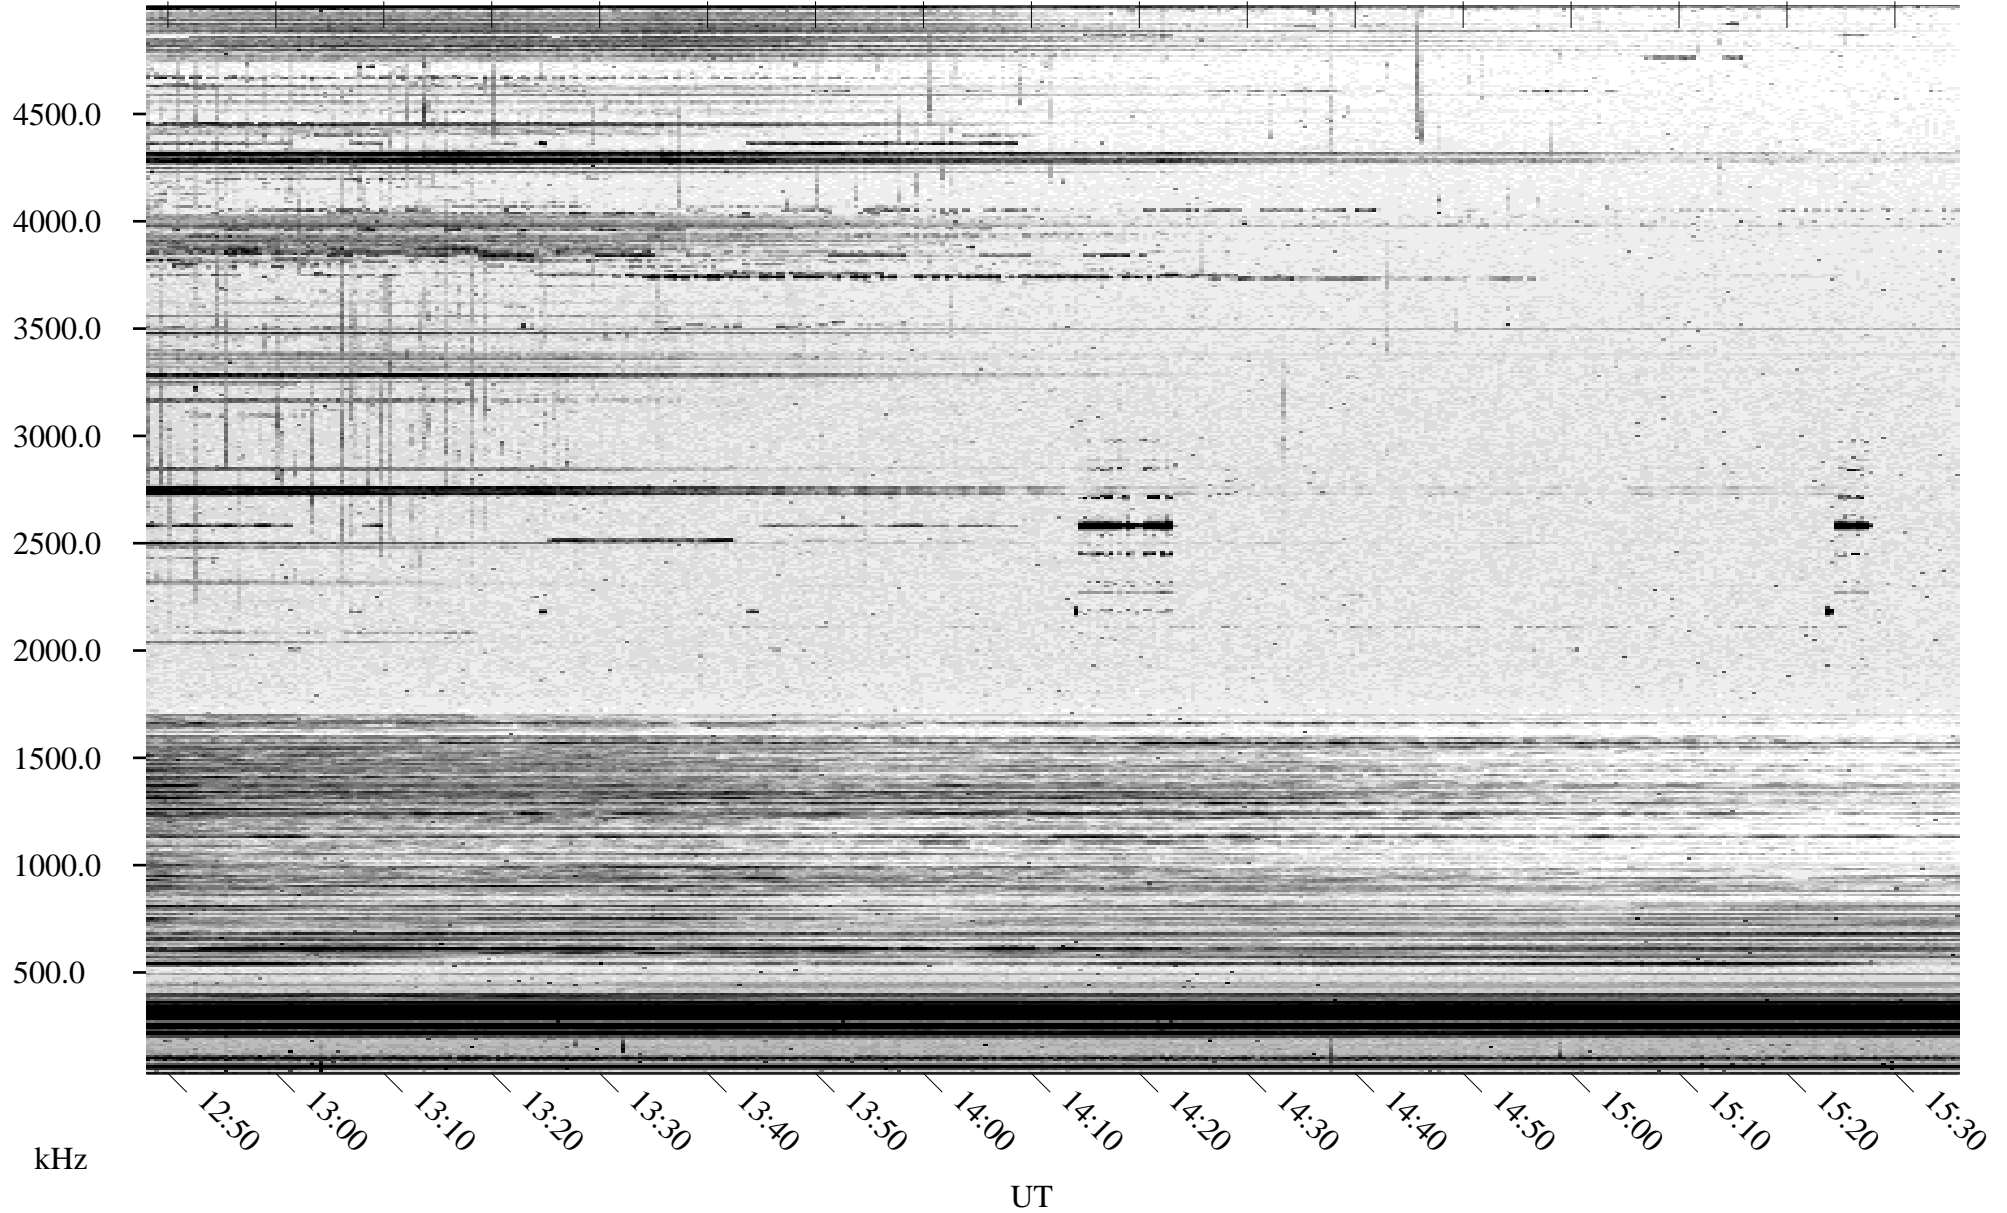

10/08/2004 Churchill, Manitoba

Linear Scale Black = 161 White = 15

ch04282l.r00m max_12

Page 1

10/08/2004 Churchill, Manitoba

Linear Scale Black = 161 White = 15

ch04282l.r00m max_12

Page 2

10/09/2004 Churchill, Manitoba

Linear Scale Black = 161 White = 15

ch04282l.r00m max_12

Page 3

10/09/2004 Churchill, Manitoba

Linear Scale Black = 161 White = 15

ch04282l.r00m max_12

Page 4

10/09/2004 Churchill, Manitoba

Linear Scale Black = 161 White = 15

ch04282l.r00m max_12

Page 5

10/09/2004 Churchill, Manitoba

Linear Scale Black = 161 White = 15

ch04282l.r00m max_12

Page 6

10/09/2004 Churchill, Manitoba

Linear Scale Black = 161 White = 15

ch04282l.r00m max_12

Page 7

10/09/2004 Churchill, Manitoba

Linear Scale Black = 161 White = 15

ch04282l.r00m max_12

Page 8