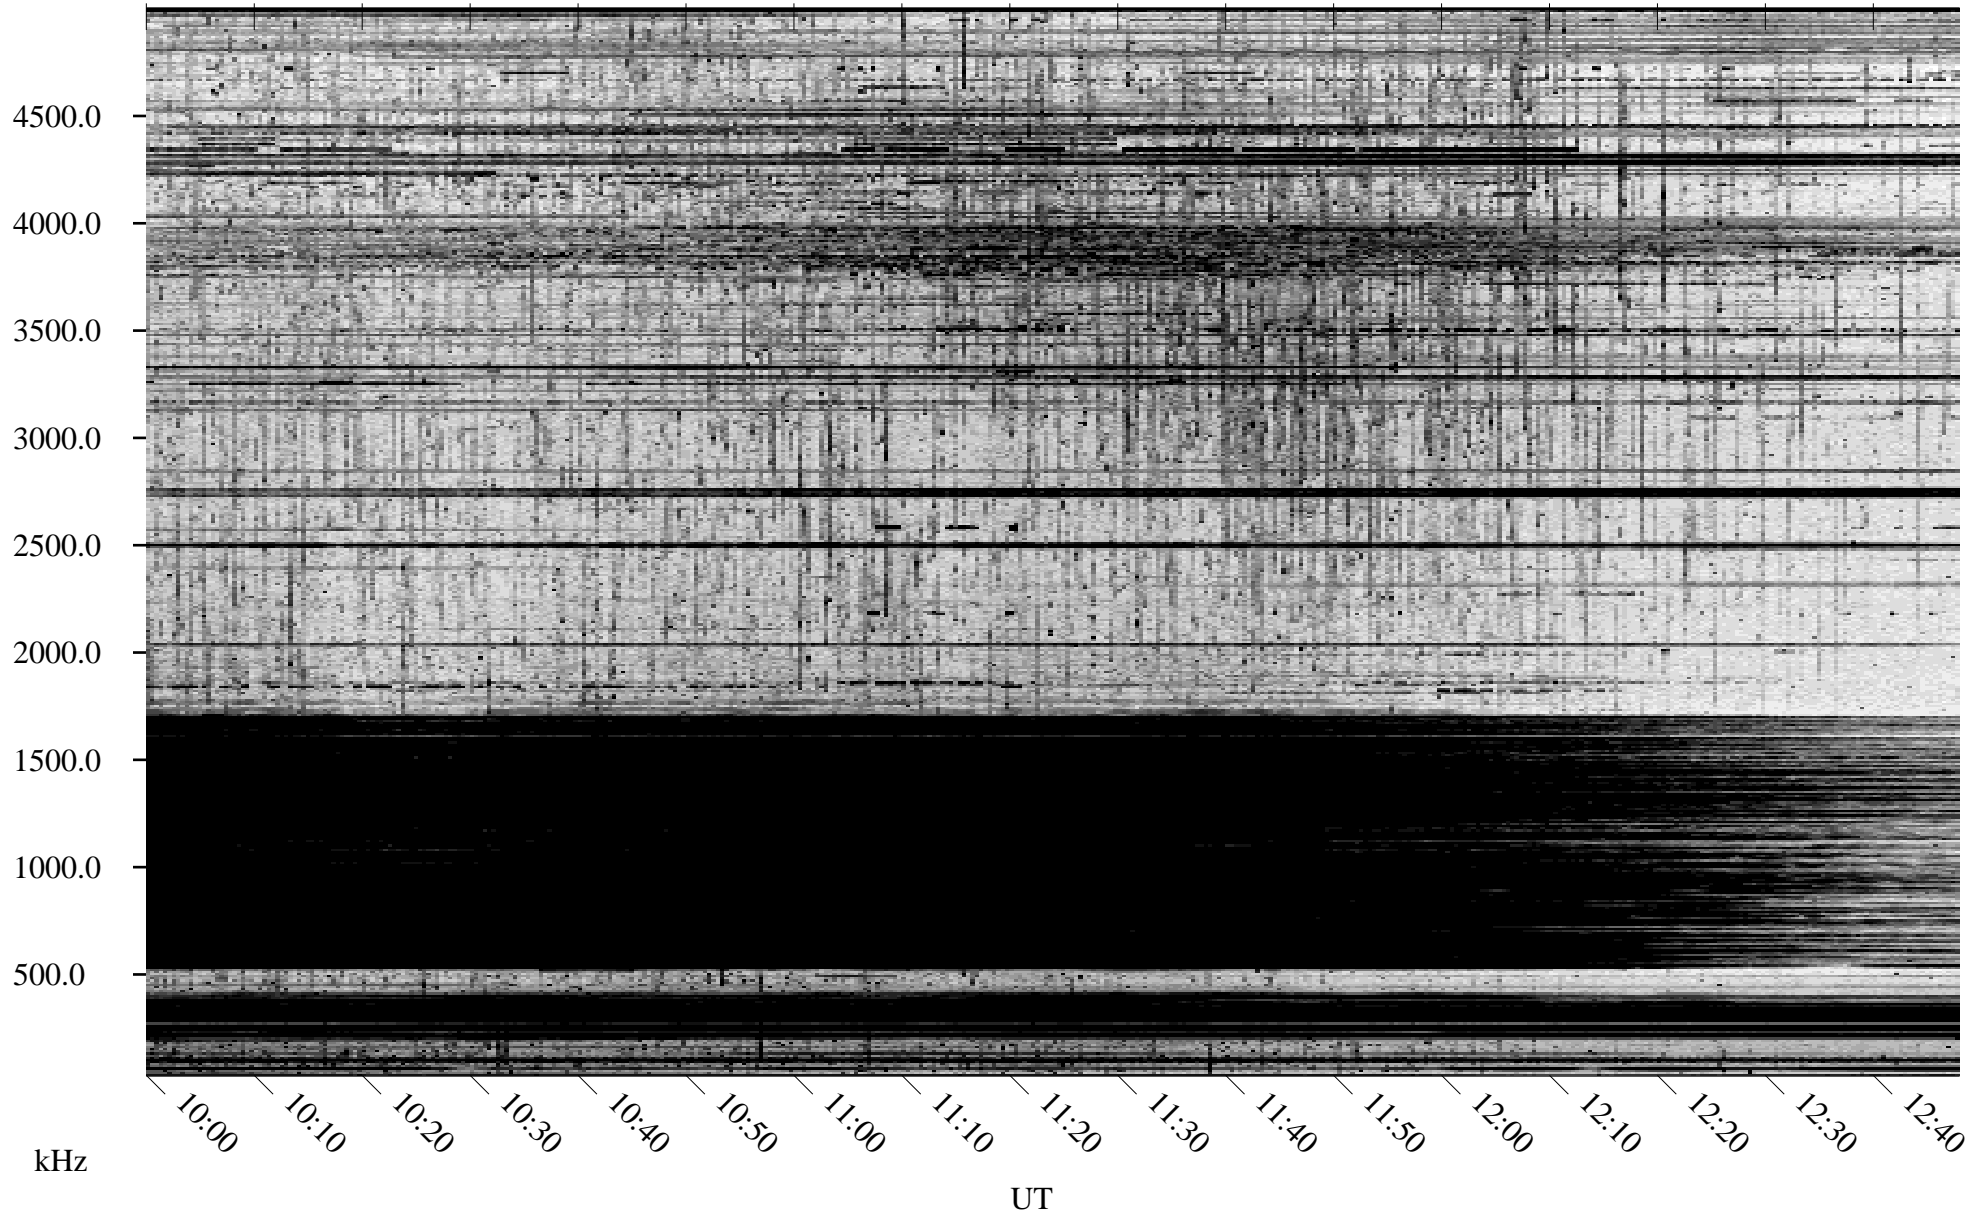

10/08/2004 Churchill, Manitoba

Linear Scale Black = 161 White = 15

ch04282l.r00m max_12

Page 1

10/08/2004 Churchill, Manitoba

Linear Scale Black = 161 White = 15

ch04282l.r00m max_12

Page 2

10/09/2004 Churchill, Manitoba

Linear Scale Black = 161 White = 15

ch04282l.r00m max_12

Page 3

10/09/2004 Churchill, Manitoba

Linear Scale Black = 161 White = 15

ch04282l.r00m max_12

Page 4

10/09/2004 Churchill, Manitoba

Linear Scale Black = 161 White = 15

ch04282l.r00m max_12

Page 5

10/09/2004 Churchill, Manitoba

Linear Scale Black = 161 White = 15

ch04282l.r00m max_12

Page 6

10/09/2004 Churchill, Manitoba

Linear Scale Black = 161 White = 15

ch04282l.r00m max_12

Page 7

10/09/2004 Churchill, Manitoba

Linear Scale Black = 161 White = 15

ch04282l.r00m max_12

Page 8