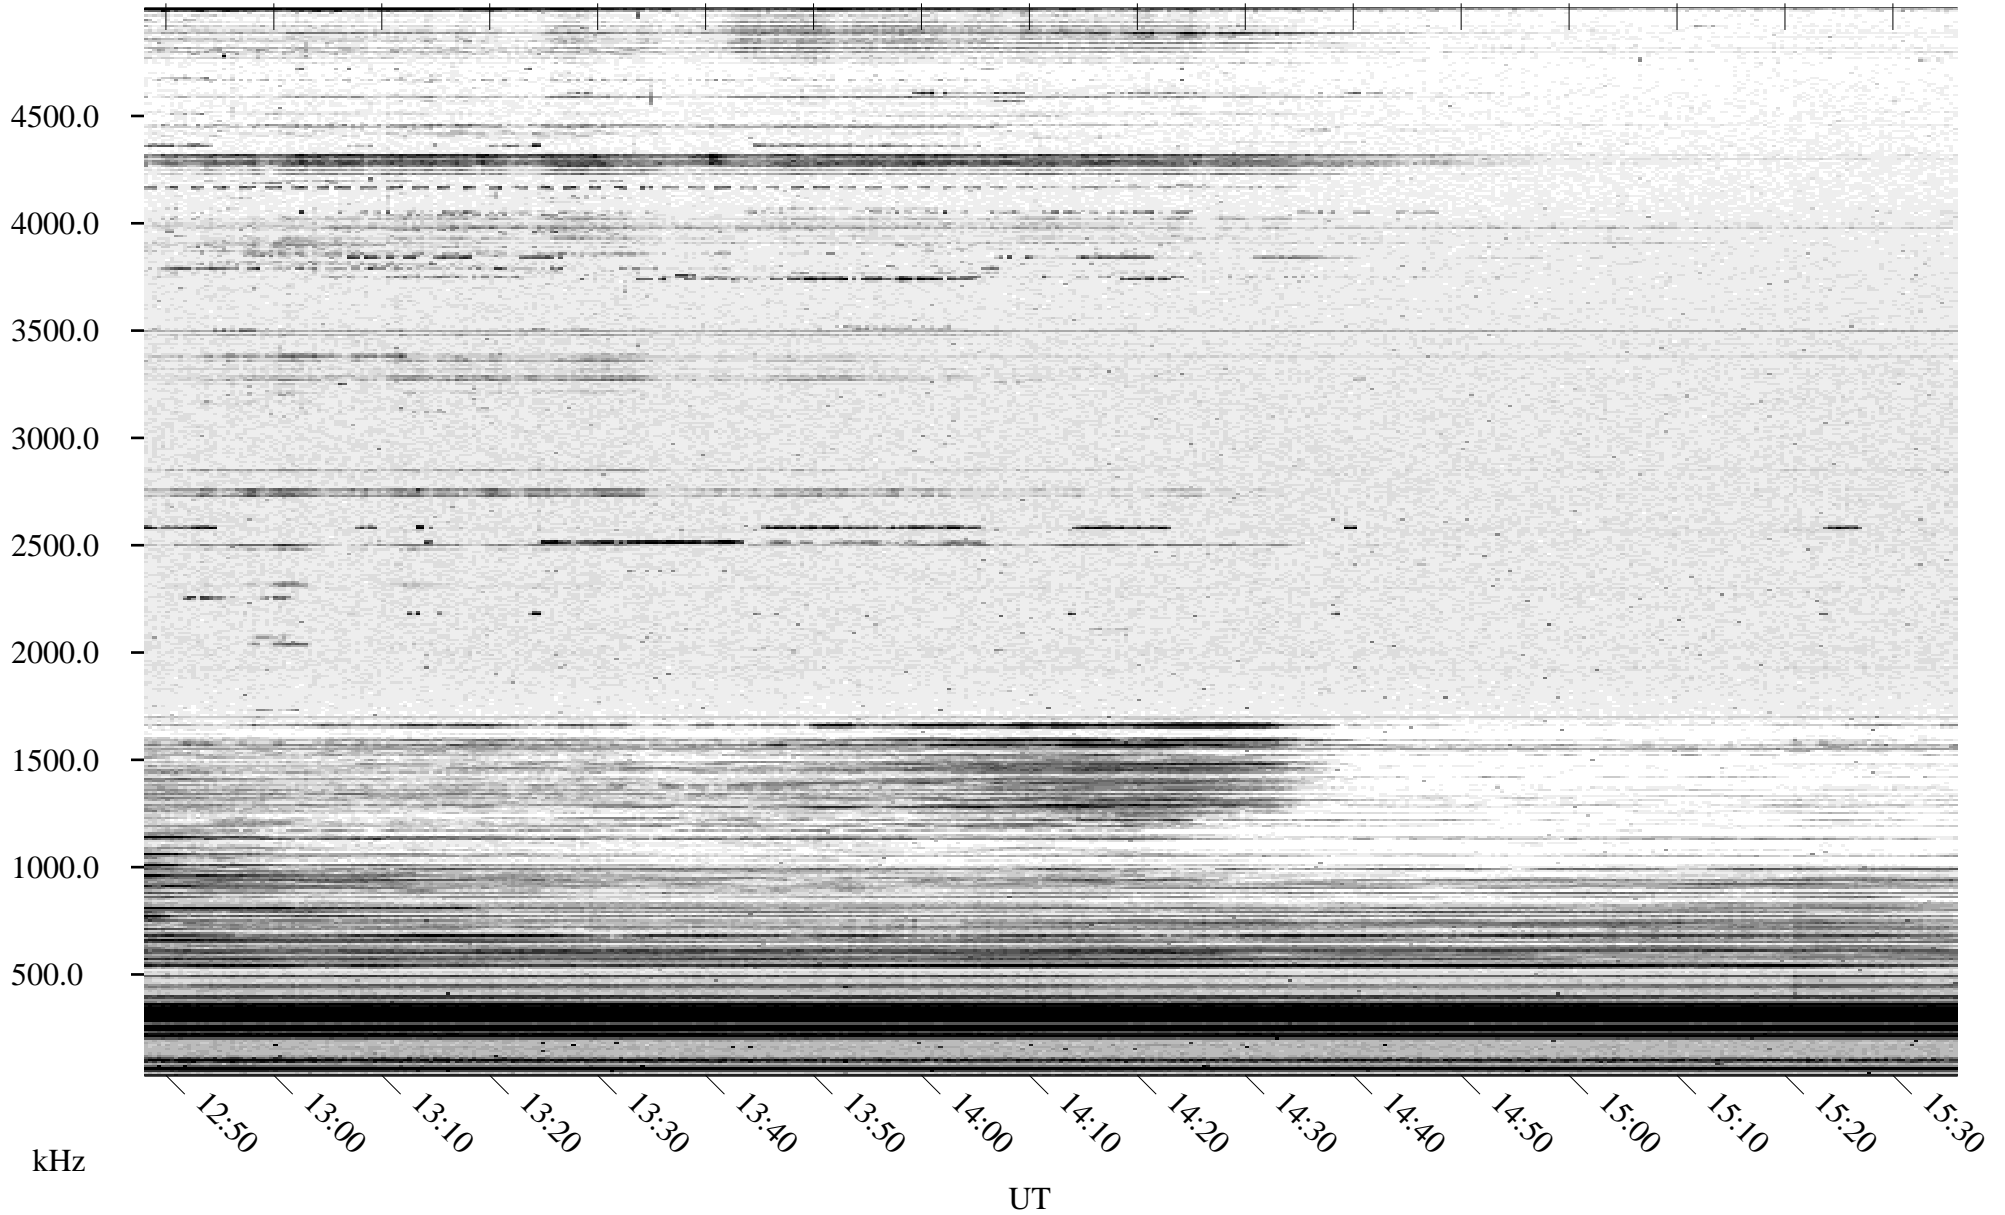

10/09/2004 Churchill, Manitoba

Linear Scale Black = 161 White = 15

ch04283l.r00m max_12

Page 1

10/09/2004 Churchill, Manitoba

Linear Scale Black = 161 White = 15

ch04283l.r00m max_12

Page 2

10/10/2004 Churchill, Manitoba

Linear Scale Black = 161 White = 15

ch04283l.r00m max_12

Page 3

10/10/2004 Churchill, Manitoba

Linear Scale Black = 161 White = 15

ch04283l.r00m max_12

Page 4

10/10/2004 Churchill, Manitoba

Linear Scale Black = 161 White = 15

ch04283l.r00m max_12

Page 5

10/10/2004 Churchill, Manitoba

Linear Scale Black = 161 White = 15

ch04283l.r00m max_12

Page 6

10/10/2004 Churchill, Manitoba

Linear Scale Black = 161 White = 15

ch04283l.r00m max_12

Page 7

10/10/2004 Churchill, Manitoba

Linear Scale Black = 161 White = 15

ch04283l.r00m max_12