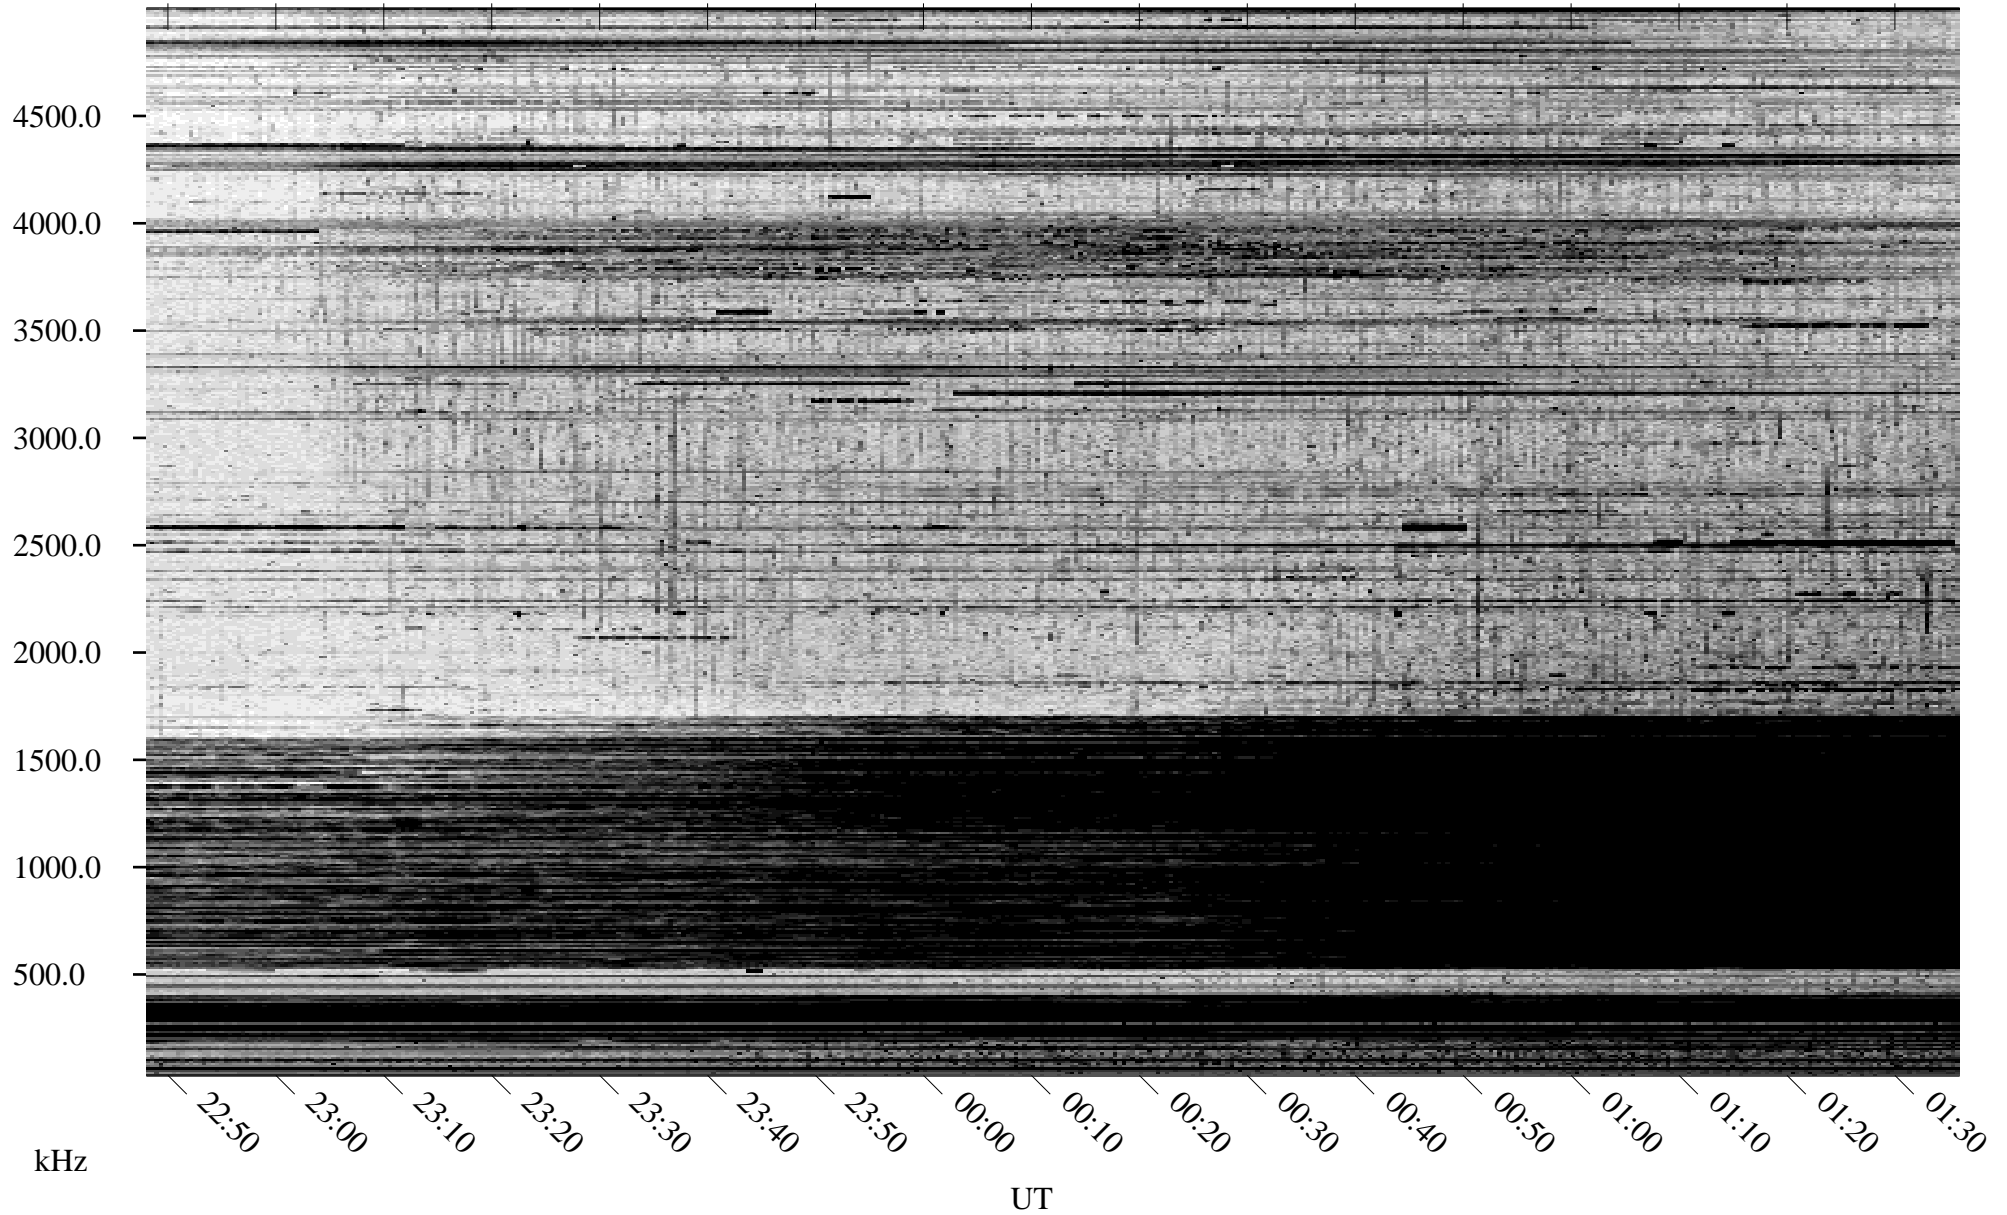

10/09/2004 Churchill, Manitoba

Linear Scale Black = 161 White = 15

ch04283l.r00m max_12

Page 1

10/09/2004 Churchill, Manitoba

Linear Scale Black = 161 White = 15

ch04283l.r00m max_12

Page 2

10/10/2004 Churchill, Manitoba

Linear Scale Black = 161 White = 15

ch04283l.r00m max_12

Page 3

10/10/2004 Churchill, Manitoba

Linear Scale Black = 161 White = 15

ch04283l.r00m max_12

Page 4

10/10/2004 Churchill, Manitoba

Linear Scale Black = 161 White = 15

ch04283l.r00m max_12

Page 5

10/10/2004 Churchill, Manitoba

Linear Scale Black = 161 White = 15

ch04283l.r00m max_12

Page 6

10/10/2004 Churchill, Manitoba

Linear Scale Black = 161 White = 15

ch04283l.r00m max_12

Page 7

10/10/2004 Churchill, Manitoba

Linear Scale Black = 161 White = 15

ch04283l.r00m max_12