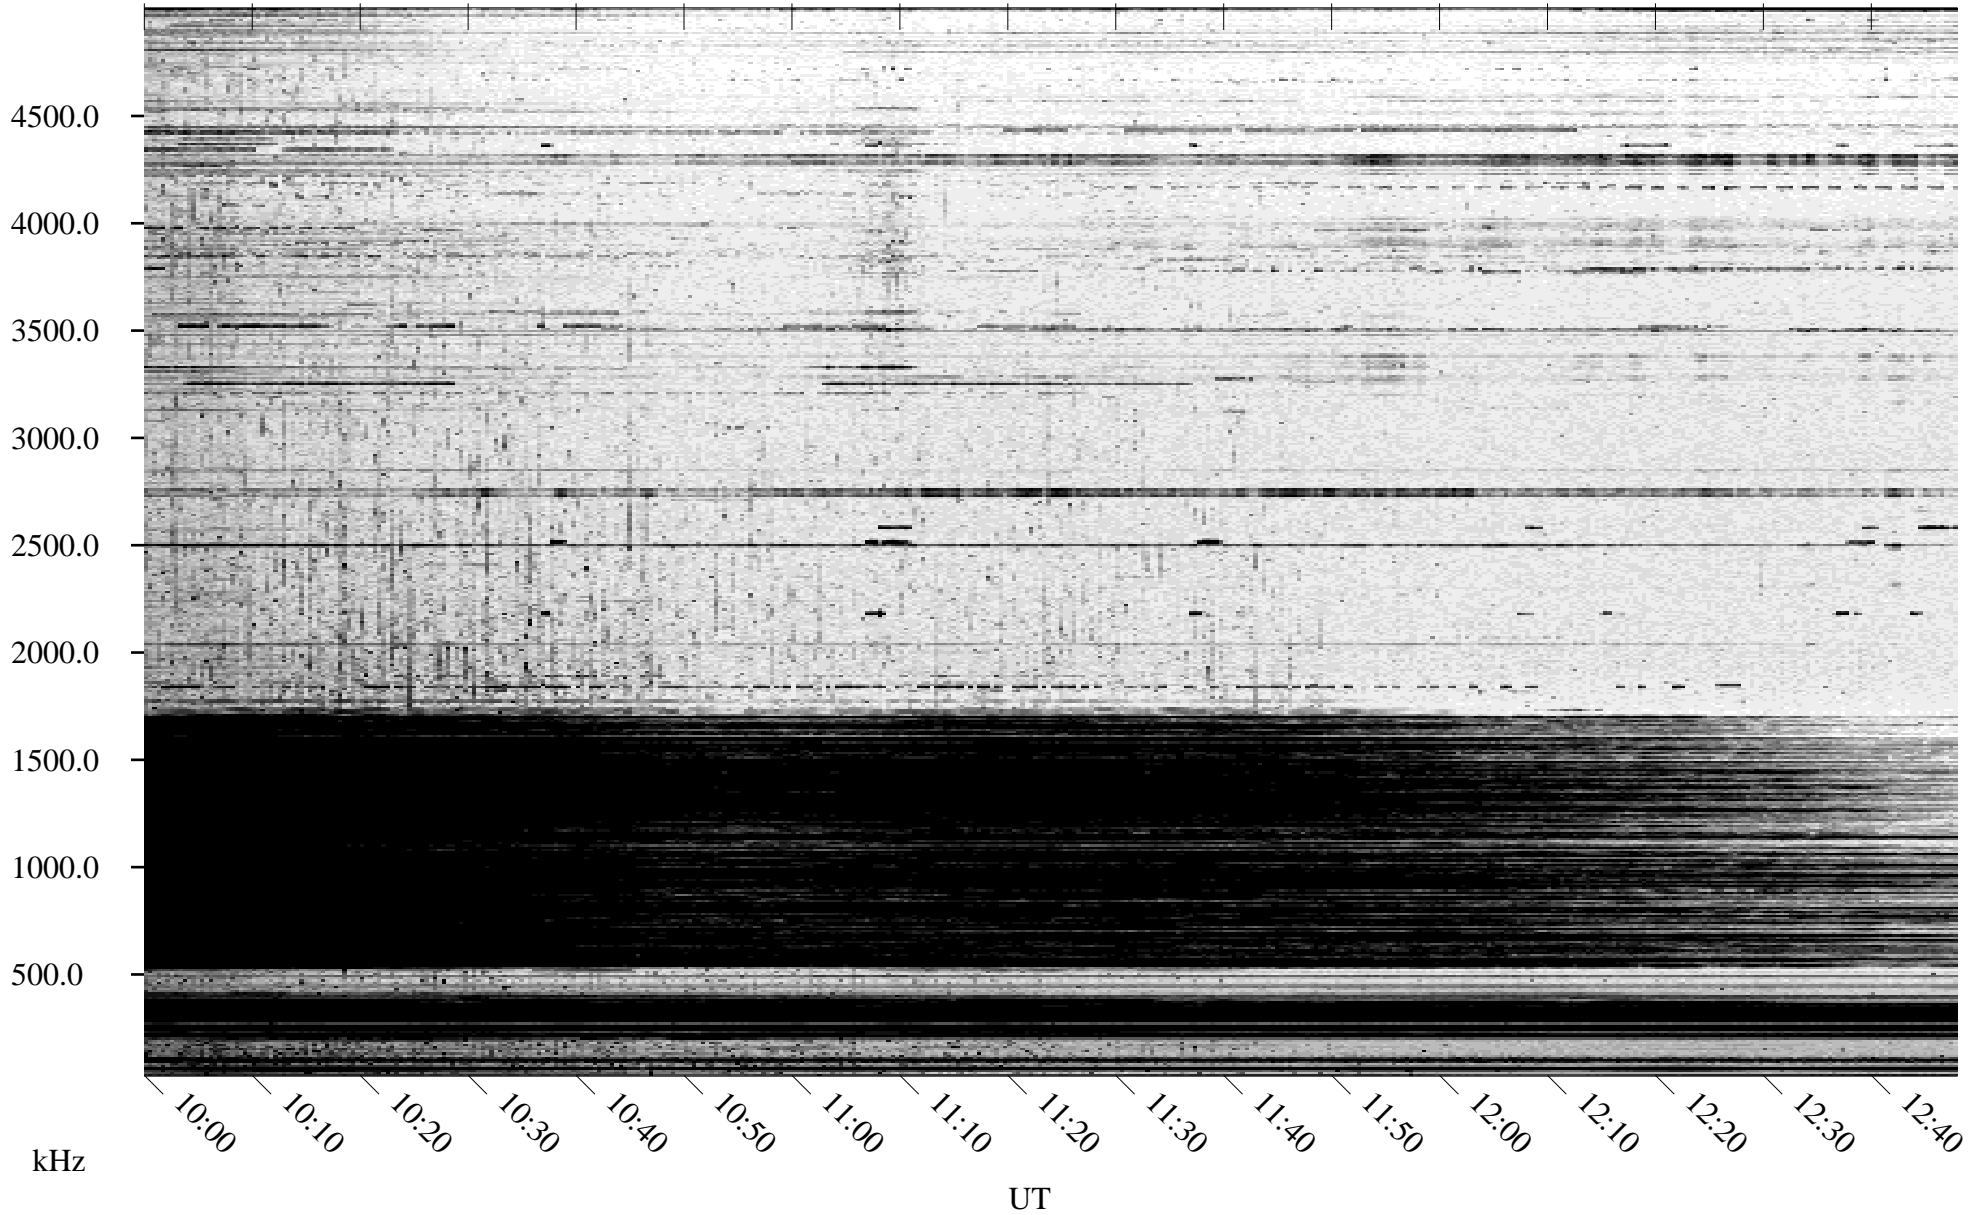

10/09/2004 Churchill, Manitoba

Linear Scale Black = 161 White = 15

ch04283l.r00m max_12

Page 1

10/09/2004 Churchill, Manitoba

Linear Scale Black = 161 White = 15

ch04283l.r00m max_12

Page 2

10/10/2004 Churchill, Manitoba

Linear Scale Black = 161 White = 15

ch04283l.r00m max_12

Page 3

10/10/2004 Churchill, Manitoba

Linear Scale Black = 161 White = 15

ch04283l.r00m max_12

Page 4

10/10/2004 Churchill, Manitoba

Linear Scale Black = 161 White = 15

ch04283l.r00m max_12

Page 5

10/10/2004 Churchill, Manitoba

Linear Scale Black = 161 White = 15

ch04283l.r00m max_12

Page 6

10/10/2004 Churchill, Manitoba

Linear Scale Black = 161 White = 15

ch04283l.r00m max_12

Page 7

10/10/2004 Churchill, Manitoba

Linear Scale Black = 161 White = 15

ch04283l.r00m max_12