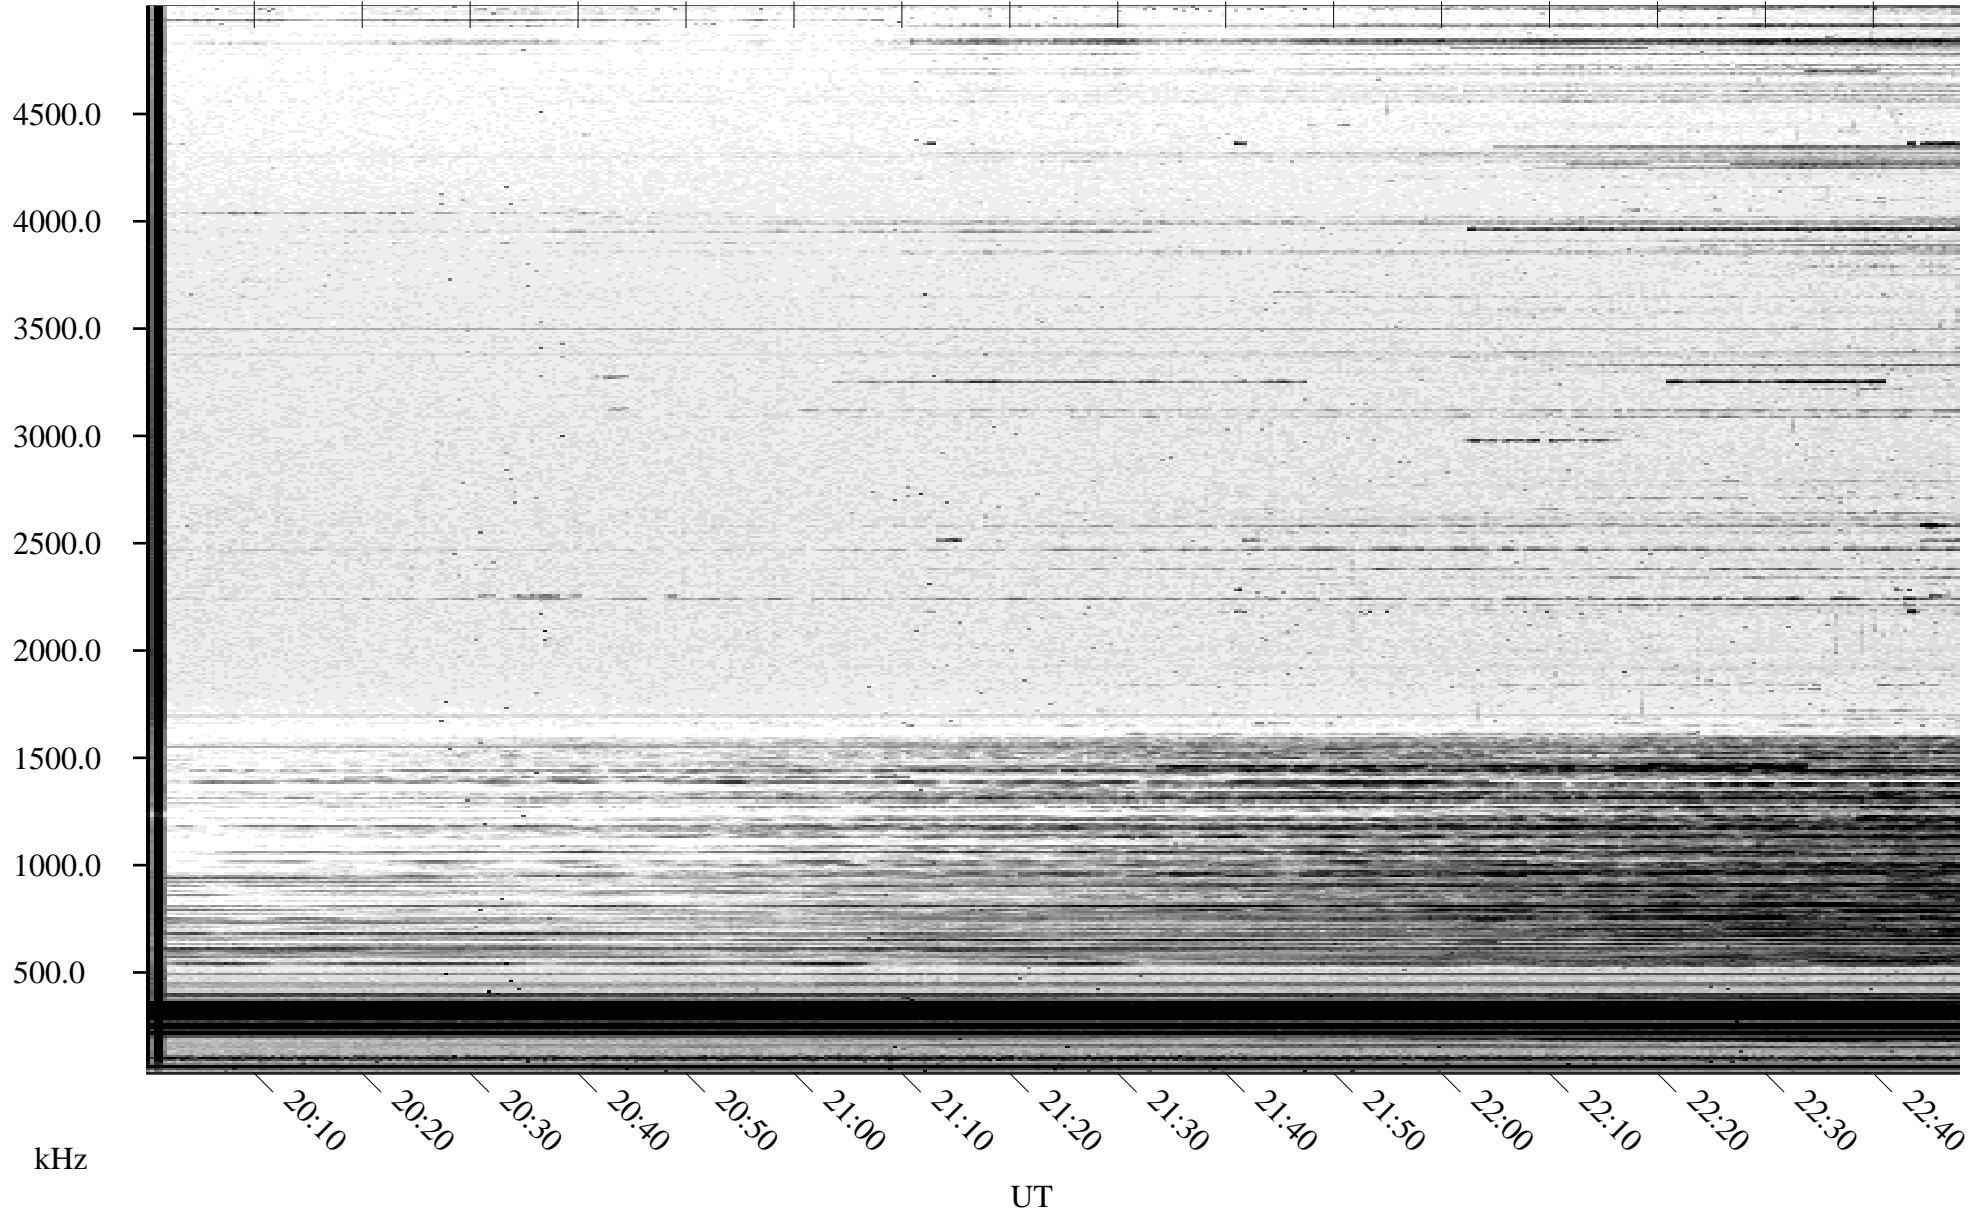

10/09/2004 Churchill, Manitoba

Linear Scale Black = 161 White = 15

ch04283l.r00m max_12

Page 1

10/09/2004 Churchill, Manitoba

Linear Scale Black = 161 White = 15

ch04283l.r00m max_12

Page 2

10/10/2004 Churchill, Manitoba

Linear Scale Black = 161 White = 15

ch04283l.r00m max_12

Page 3

10/10/2004 Churchill, Manitoba

Linear Scale Black = 161 White = 15

ch04283l.r00m max_12

Page 4

10/10/2004 Churchill, Manitoba

Linear Scale Black = 161 White = 15

ch04283l.r00m max_12

Page 5

10/10/2004 Churchill, Manitoba

Linear Scale Black = 161 White = 15

ch04283l.r00m max_12

Page 6

10/10/2004 Churchill, Manitoba

Linear Scale Black = 161 White = 15

ch04283l.r00m max_12

Page 7

10/10/2004 Churchill, Manitoba

Linear Scale Black = 161 White = 15

ch04283l.r00m max_12