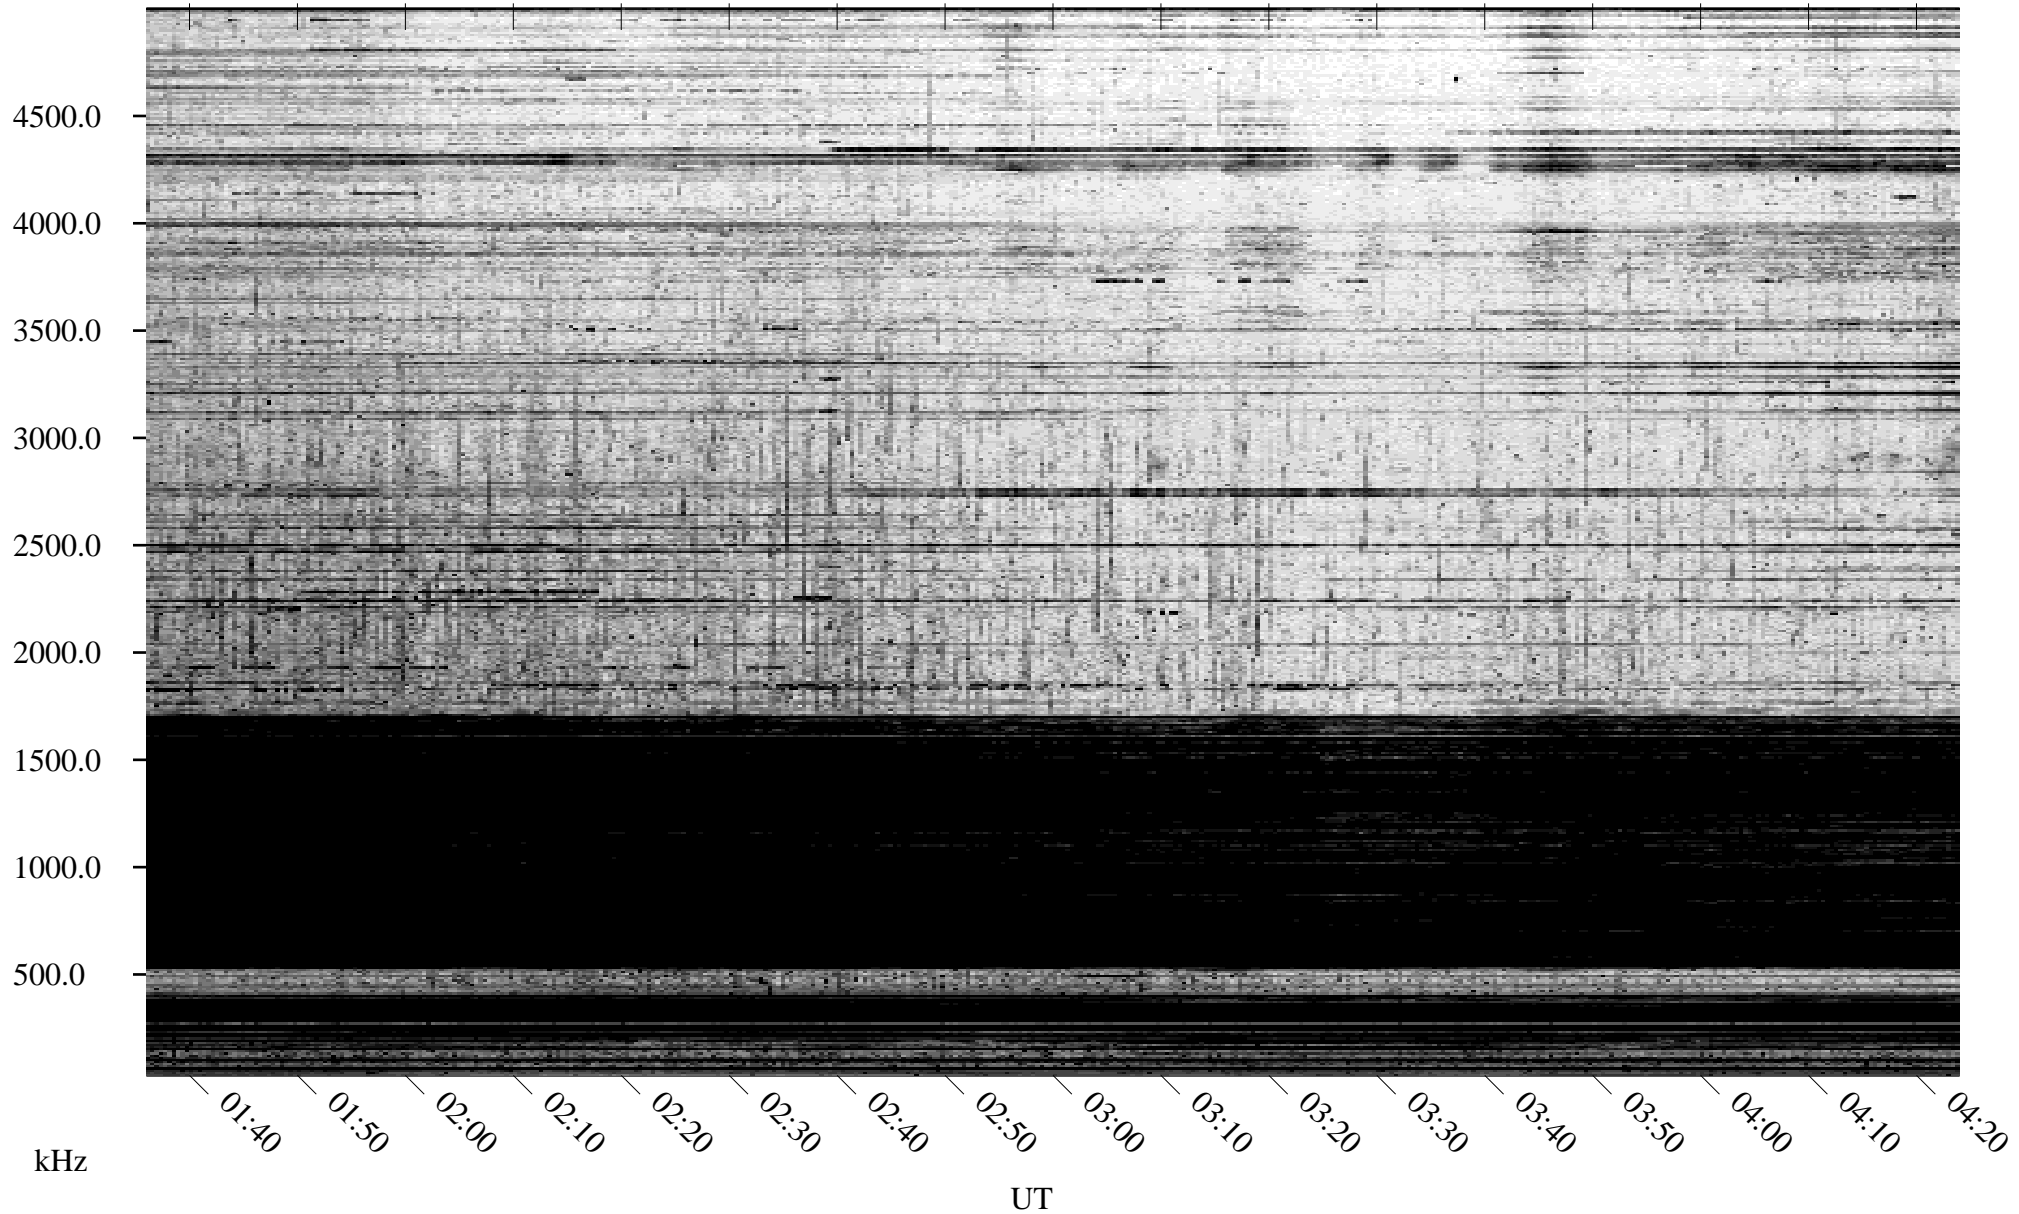

10/09/2004 Churchill, Manitoba

Linear Scale Black = 161 White = 15

ch04283l.r00m max_12

Page 1

10/09/2004 Churchill, Manitoba

Linear Scale Black = 161 White = 15

ch04283l.r00m max_12

Page 2

10/10/2004 Churchill, Manitoba

Linear Scale Black = 161 White = 15

ch04283l.r00m max_12

Page 3

10/10/2004 Churchill, Manitoba

Linear Scale Black = 161 White = 15

ch04283l.r00m max_12

Page 4

10/10/2004 Churchill, Manitoba

Linear Scale Black = 161 White = 15

ch04283l.r00m max_12

Page 5

10/10/2004 Churchill, Manitoba

Linear Scale Black = 161 White = 15

ch04283l.r00m max_12

Page 6

10/10/2004 Churchill, Manitoba

Linear Scale Black = 161 White = 15

ch04283l.r00m max_12

Page 7

10/10/2004 Churchill, Manitoba

Linear Scale Black = 161 White = 15

ch04283l.r00m max_12