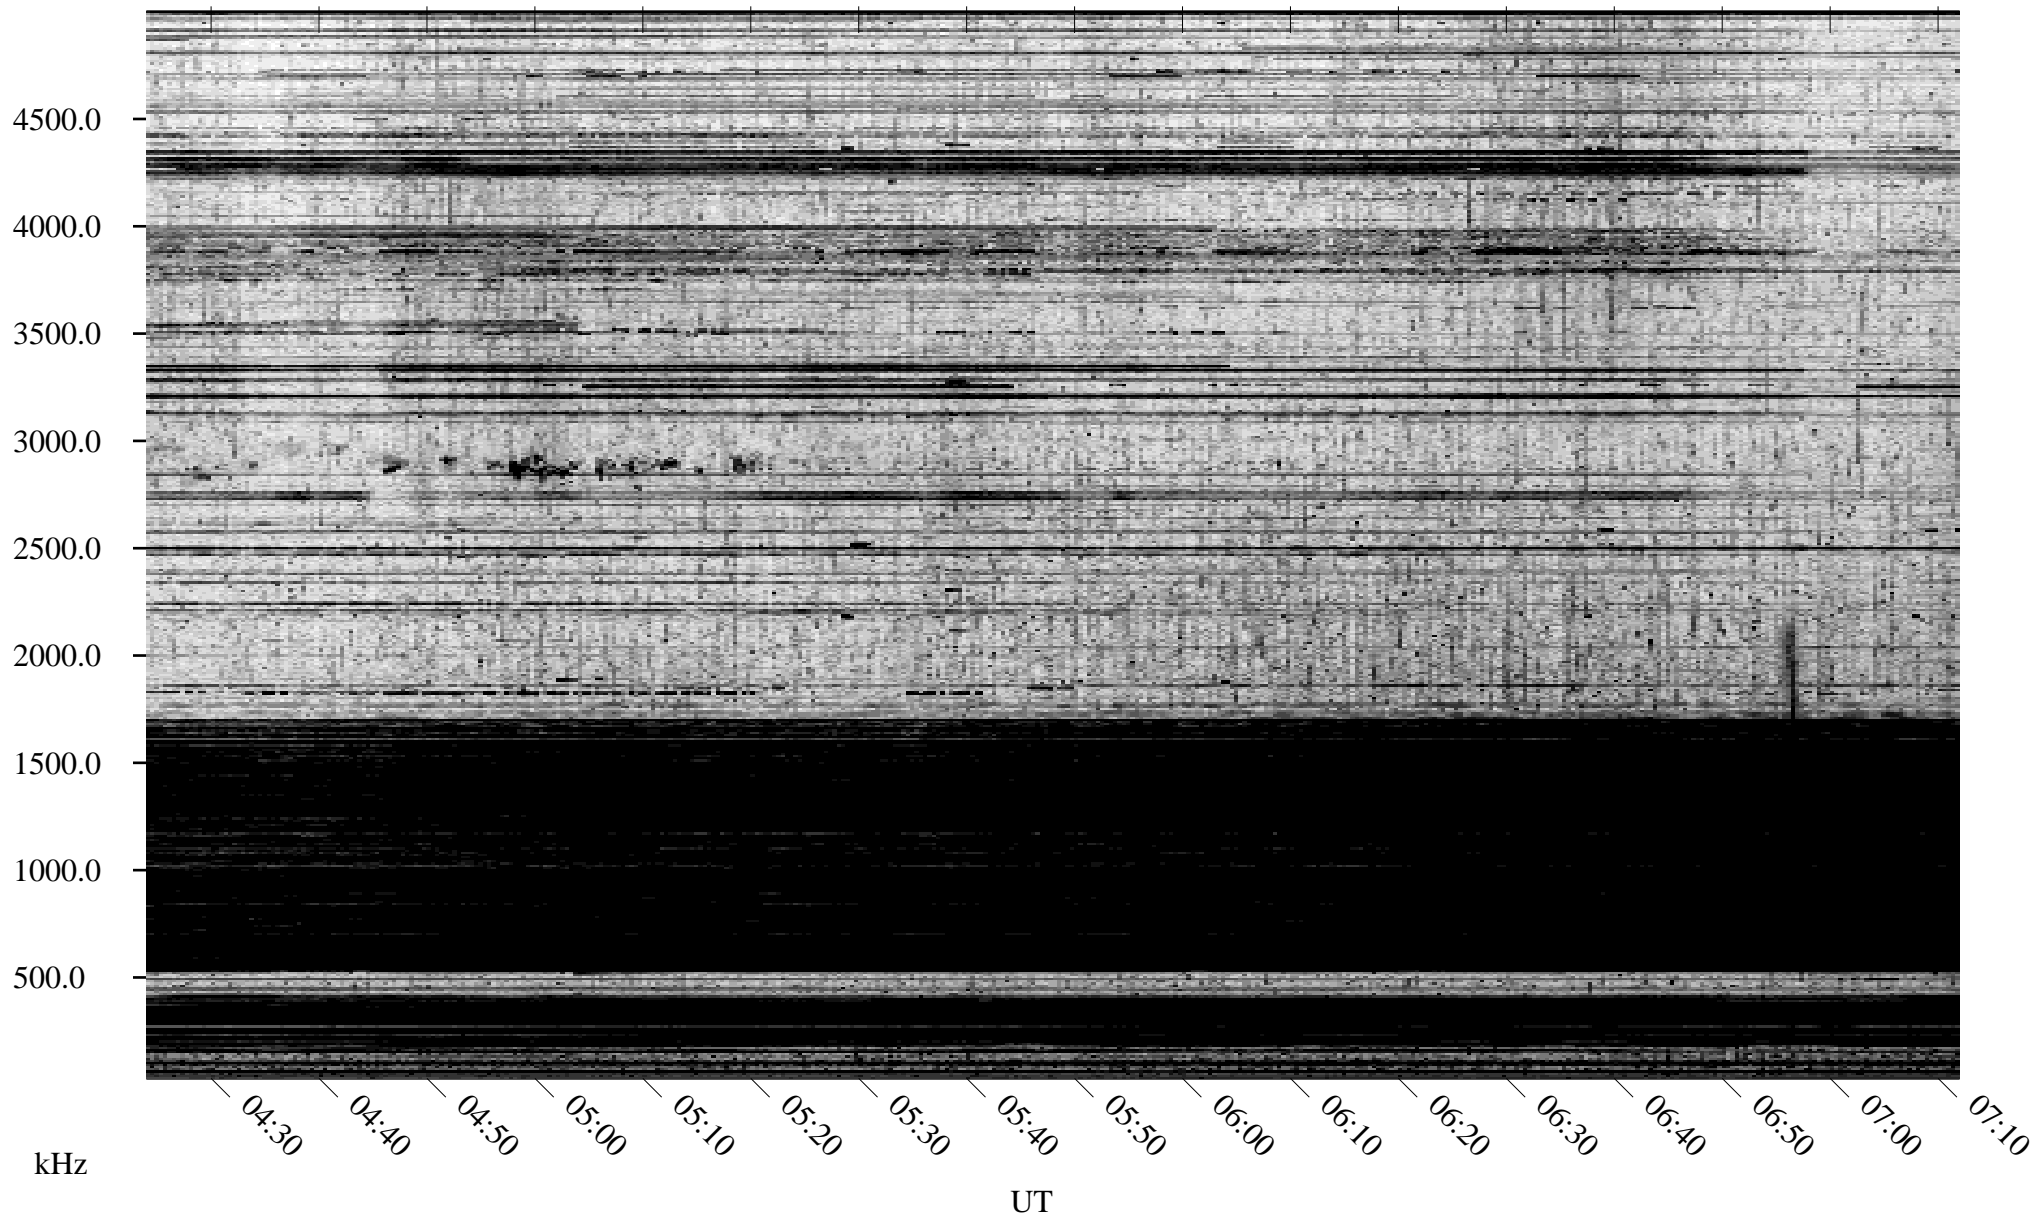

10/09/2004 Churchill, Manitoba

Linear Scale Black = 161 White = 15

ch04283l.r00m max_12

Page 1

10/09/2004 Churchill, Manitoba

Linear Scale Black = 161 White = 15

ch04283l.r00m max_12

Page 2

10/10/2004 Churchill, Manitoba

Linear Scale Black = 161 White = 15

ch04283l.r00m max_12

Page 3

10/10/2004 Churchill, Manitoba

Linear Scale Black = 161 White = 15

ch04283l.r00m max_12

Page 4

10/10/2004 Churchill, Manitoba

Linear Scale Black = 161 White = 15

ch04283l.r00m max_12

Page 5

10/10/2004 Churchill, Manitoba

Linear Scale Black = 161 White = 15

ch04283l.r00m max_12

Page 6

10/10/2004 Churchill, Manitoba

Linear Scale Black = 161 White = 15

ch04283l.r00m max_12

Page 7

10/10/2004 Churchill, Manitoba

Linear Scale Black = 161 White = 15

ch04283l.r00m max_12