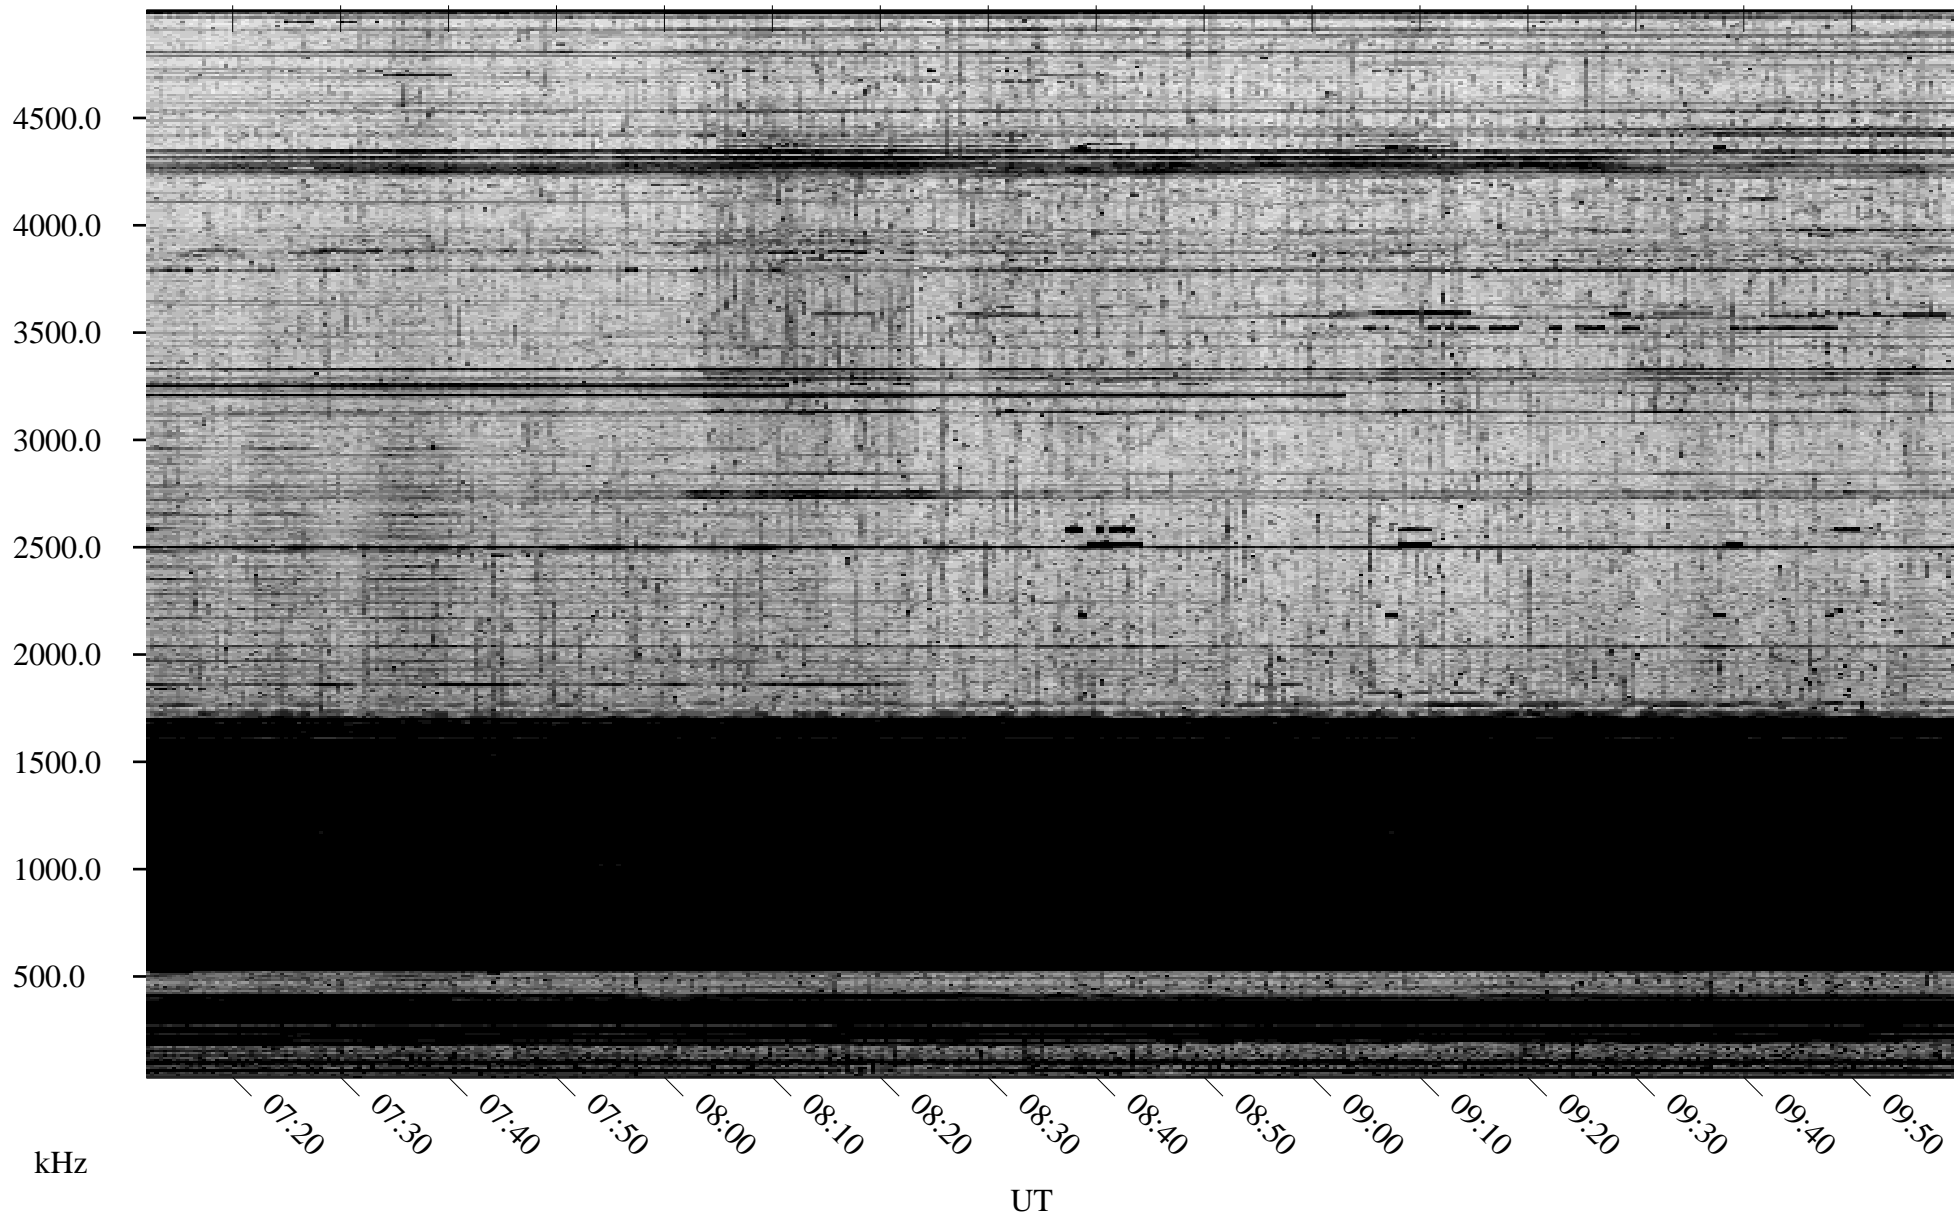

10/09/2004 Churchill, Manitoba

Linear Scale Black = 161 White = 15

ch04283l.r00m max_12

Page 1

10/09/2004 Churchill, Manitoba

Linear Scale Black = 161 White = 15

ch04283l.r00m max_12

Page 2

10/10/2004 Churchill, Manitoba

Linear Scale Black = 161 White = 15

ch04283l.r00m max_12

Page 3

10/10/2004 Churchill, Manitoba

Linear Scale Black = 161 White = 15

ch04283l.r00m max_12

Page 4

10/10/2004 Churchill, Manitoba

Linear Scale Black = 161 White = 15

ch04283l.r00m max_12

Page 5

10/10/2004 Churchill, Manitoba

Linear Scale Black = 161 White = 15

ch04283l.r00m max_12

Page 6

10/10/2004 Churchill, Manitoba

Linear Scale Black = 161 White = 15

ch04283l.r00m max_12

Page 7

10/10/2004 Churchill, Manitoba

Linear Scale Black = 161 White = 15

ch04283l.r00m max_12