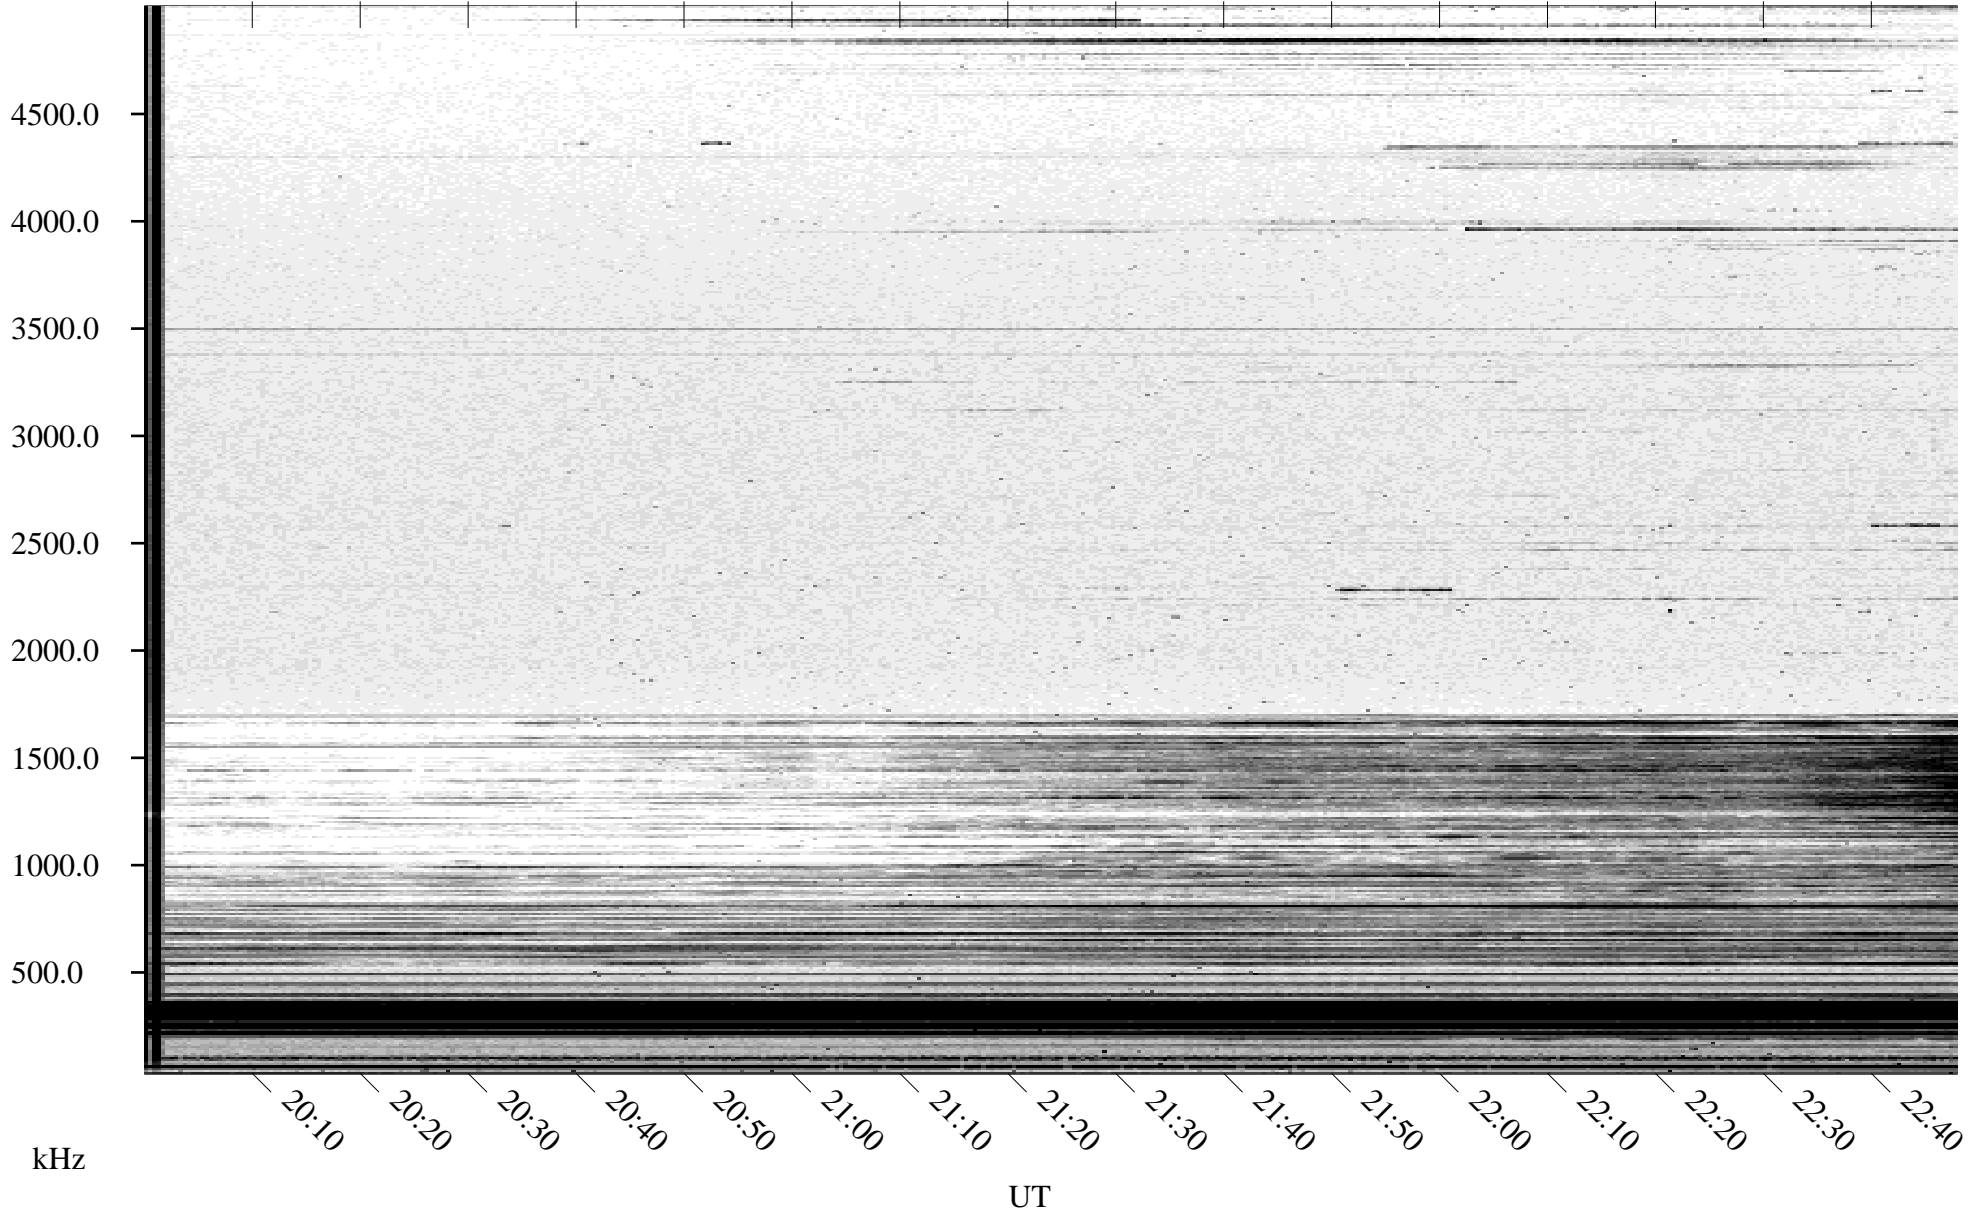

10/11/2004 Churchill, Manitoba

Linear Scale Black = 161 White = 15

ch04285l.r00m max_12

Page 1

10/11/2004 Churchill, Manitoba

Linear Scale Black = 161 White = 15

ch04285l.r00m max_12

Page 2

10/12/2004 Churchill, Manitoba

Linear Scale Black = 161 White = 15

ch04285l.r00m max_12

Page 3

10/12/2004 Churchill, Manitoba

Linear Scale Black = 161 White = 15

ch042851.r00m max_12

Page 4

10/12/2004 Churchill, Manitoba

Linear Scale Black = 161 White = 15

ch04285l.r00m max_12

Page 5

10/12/2004 Churchill, Manitoba

Linear Scale Black = 161 White = 15

ch042851.r00m max_12

Page 6

10/12/2004 Churchill, Manitoba

Linear Scale Black = 161 White = 15

ch04285l.r00m max_12

Page 7

10/12/2004 Churchill, Manitoba

Linear Scale Black = 161 White = 15

ch04285l.r00m max_12