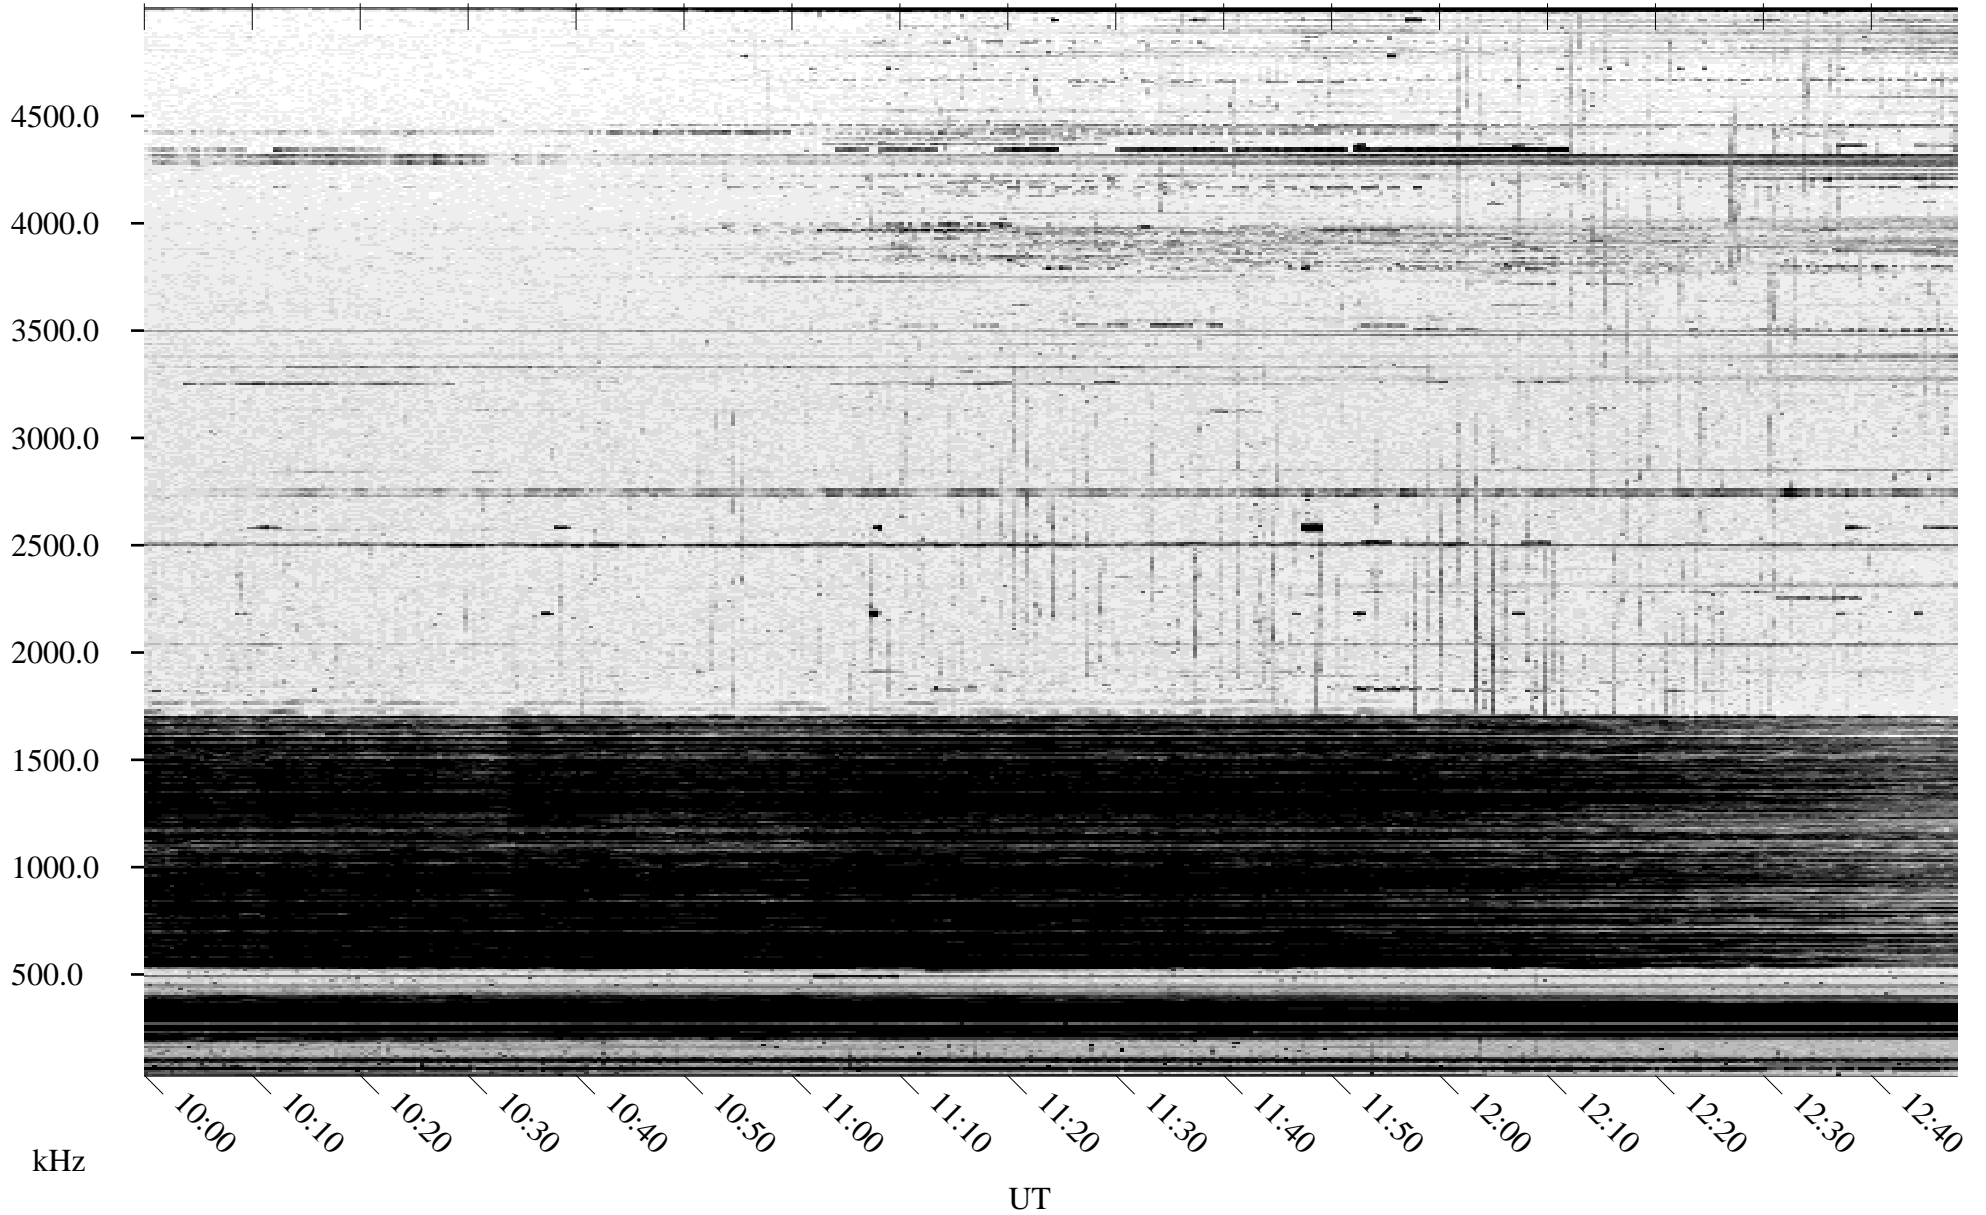

10/11/2004 Churchill, Manitoba

Linear Scale Black = 161 White = 15

ch04285l.r00m max_12

Page 1

10/11/2004 Churchill, Manitoba

Linear Scale Black = 161 White = 15

ch04285l.r00m max_12

Page 2

10/12/2004 Churchill, Manitoba

Linear Scale Black = 161 White = 15

ch04285l.r00m max_12

Page 3

10/12/2004 Churchill, Manitoba

Linear Scale Black = 161 White = 15

ch042851.r00m max_12

Page 4

10/12/2004 Churchill, Manitoba

Linear Scale Black = 161 White = 15

ch04285l.r00m max_12

Page 5

10/12/2004 Churchill, Manitoba

Linear Scale Black = 161 White = 15

ch042851.r00m max_12

Page 6

10/12/2004 Churchill, Manitoba

Linear Scale Black = 161 White = 15

ch04285l.r00m max_12

Page 7

10/12/2004 Churchill, Manitoba

Linear Scale Black = 161 White = 15

ch04285l.r00m max_12