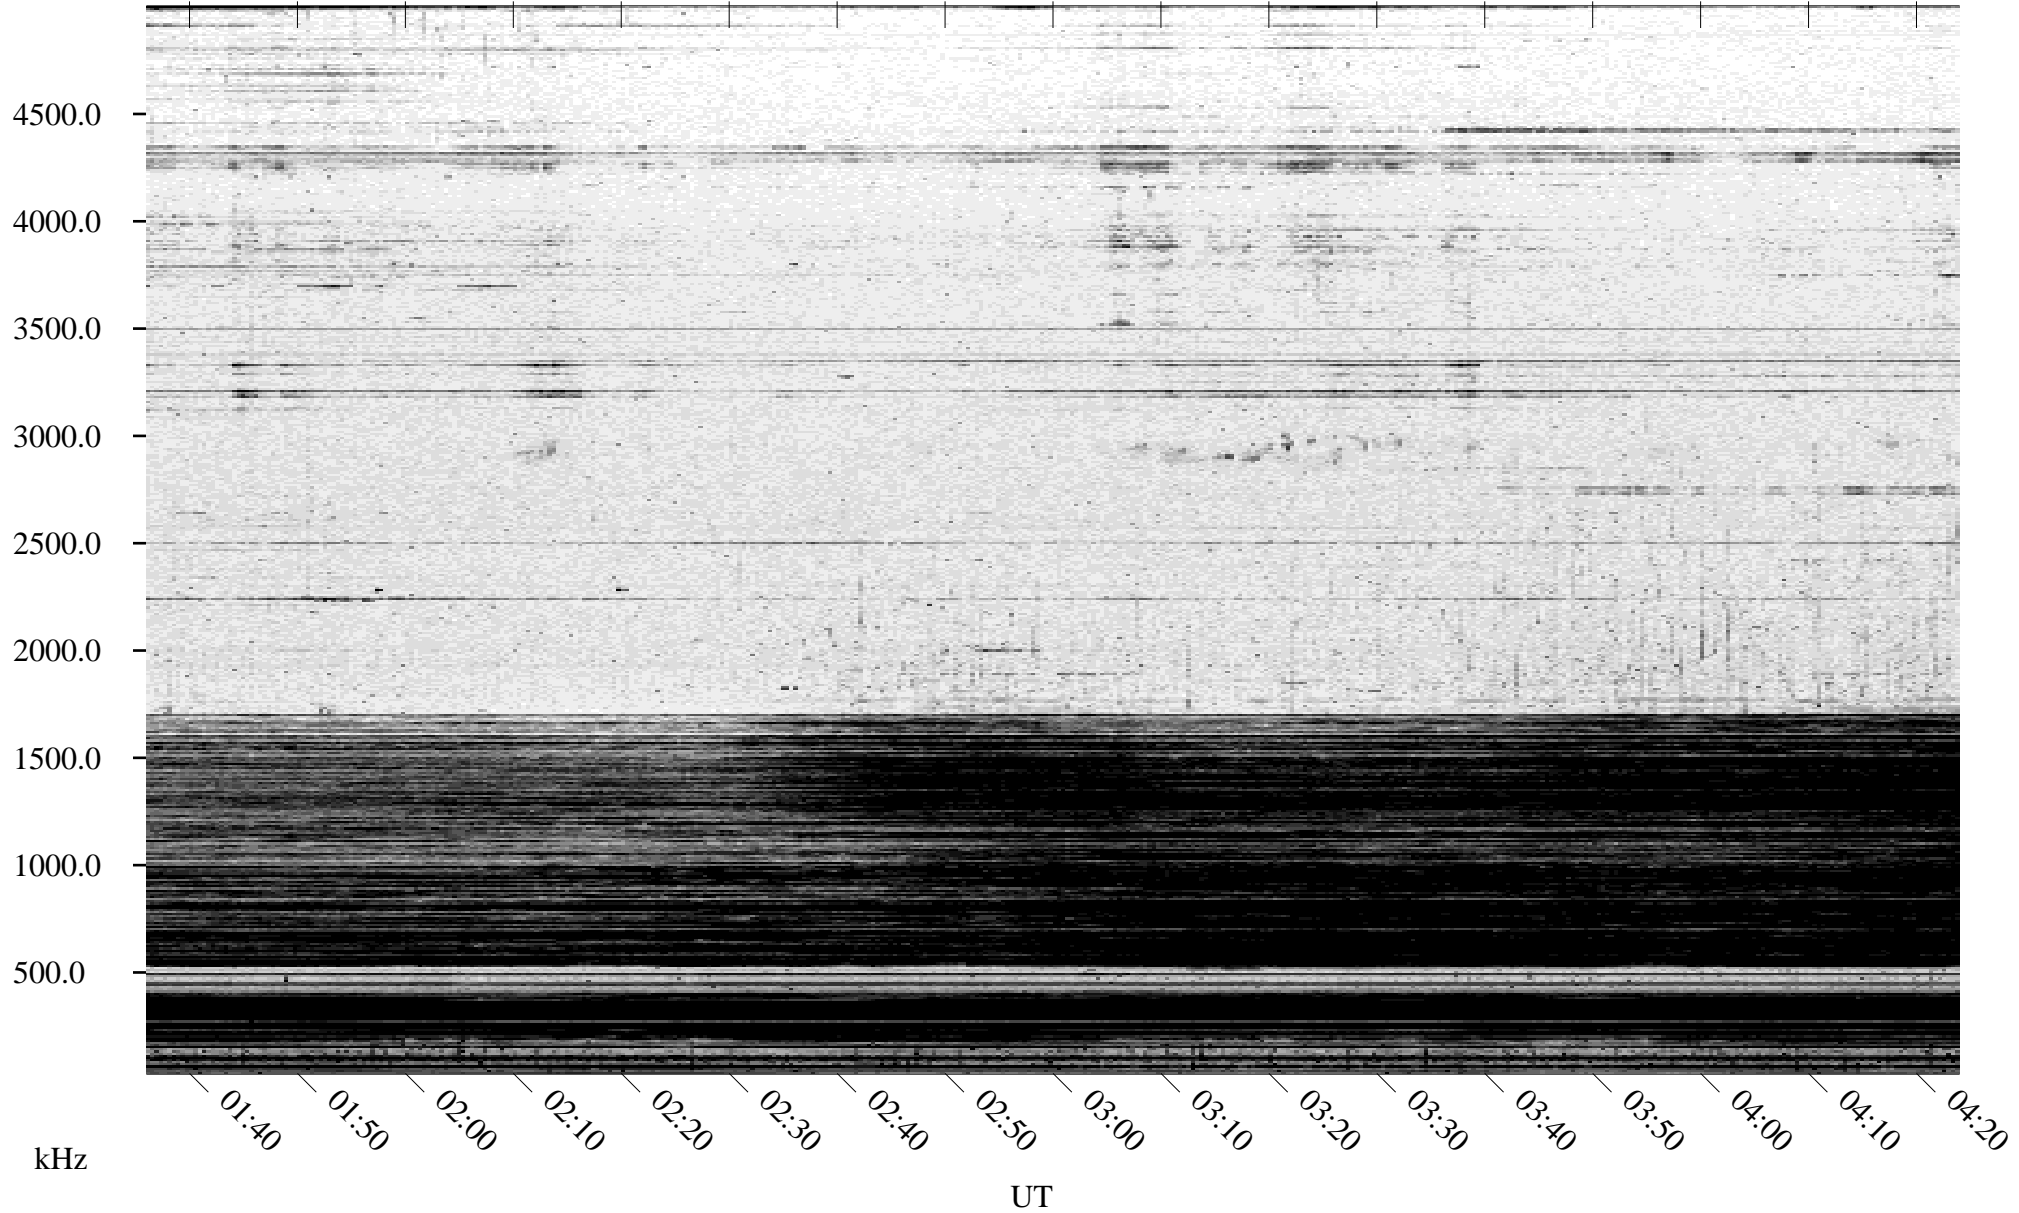

10/11/2004 Churchill, Manitoba

Linear Scale Black = 161 White = 15

ch04285l.r00m max_12

Page 1

10/11/2004 Churchill, Manitoba

Linear Scale Black = 161 White = 15

ch04285l.r00m max_12

Page 2

10/12/2004 Churchill, Manitoba

Linear Scale Black = 161 White = 15

ch04285l.r00m max_12

Page 3

10/12/2004 Churchill, Manitoba

Linear Scale Black = 161 White = 15

ch042851.r00m max_12

Page 4

10/12/2004 Churchill, Manitoba

Linear Scale Black = 161 White = 15

ch04285l.r00m max_12

Page 5

10/12/2004 Churchill, Manitoba

Linear Scale Black = 161 White = 15

ch042851.r00m max_12

Page 6

10/12/2004 Churchill, Manitoba

Linear Scale Black = 161 White = 15

ch04285l.r00m max_12

Page 7

10/12/2004 Churchill, Manitoba

Linear Scale Black = 161 White = 15

ch04285l.r00m max_12