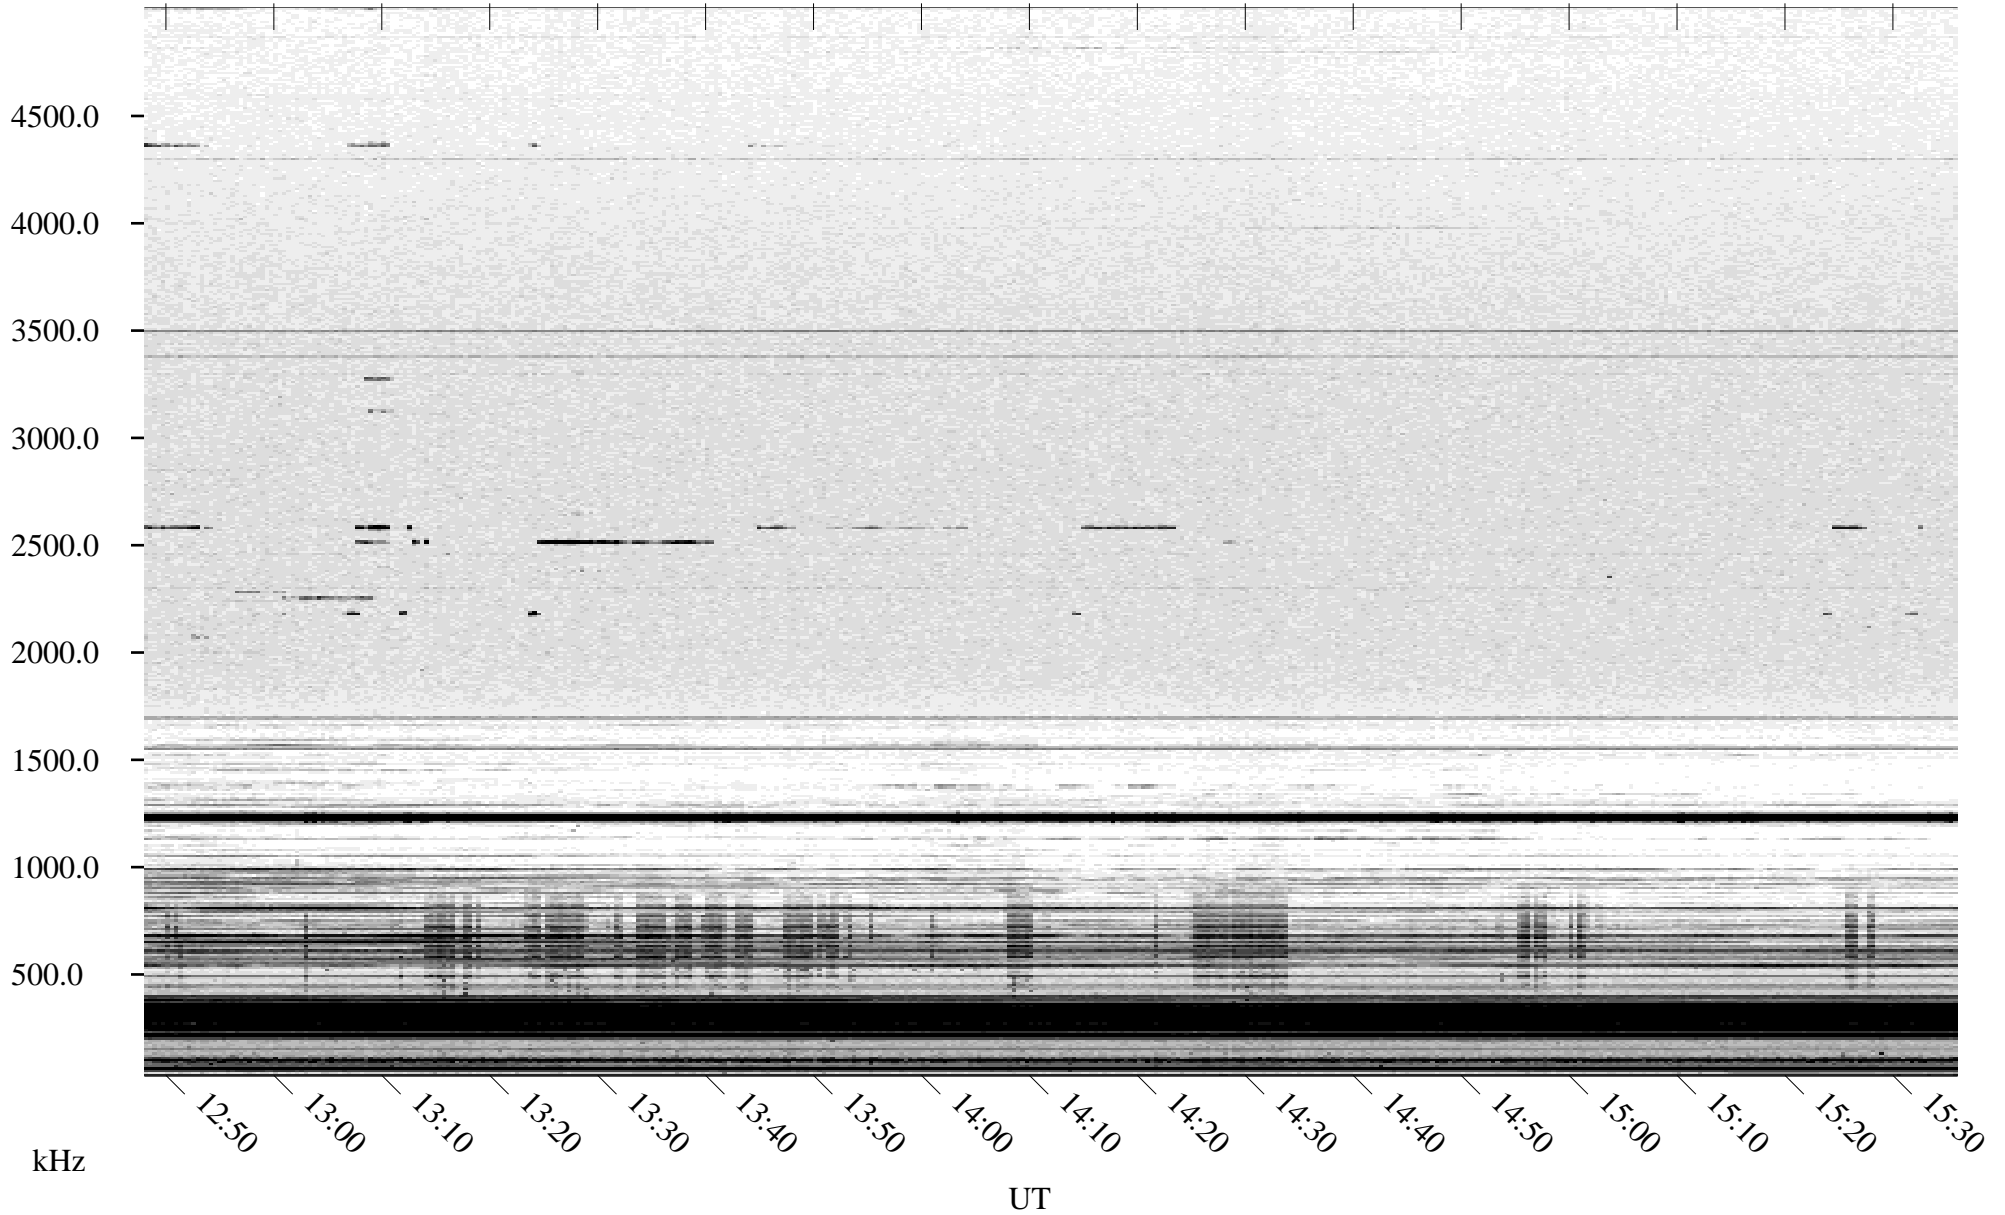

# 10/13/2004 Churchill, Manitoba

Linear Scale    Black = 161    White = 15

ch04286l.r00m max\_12

Page 5

# 10/13/2004 Churchill, Manitoba

Linear Scale    Black = 161    White = 15

ch04286l.r00m max\_12

Page 6

# 10/13/2004 Churchill, Manitoba

Linear Scale    Black = 161    White = 15

ch04286l.r00m max\_12

Page 7

# 10/13/2004 Churchill, Manitoba

Linear Scale    Black = 161    White = 15

ch04286l.r00m max\_12

Page 8