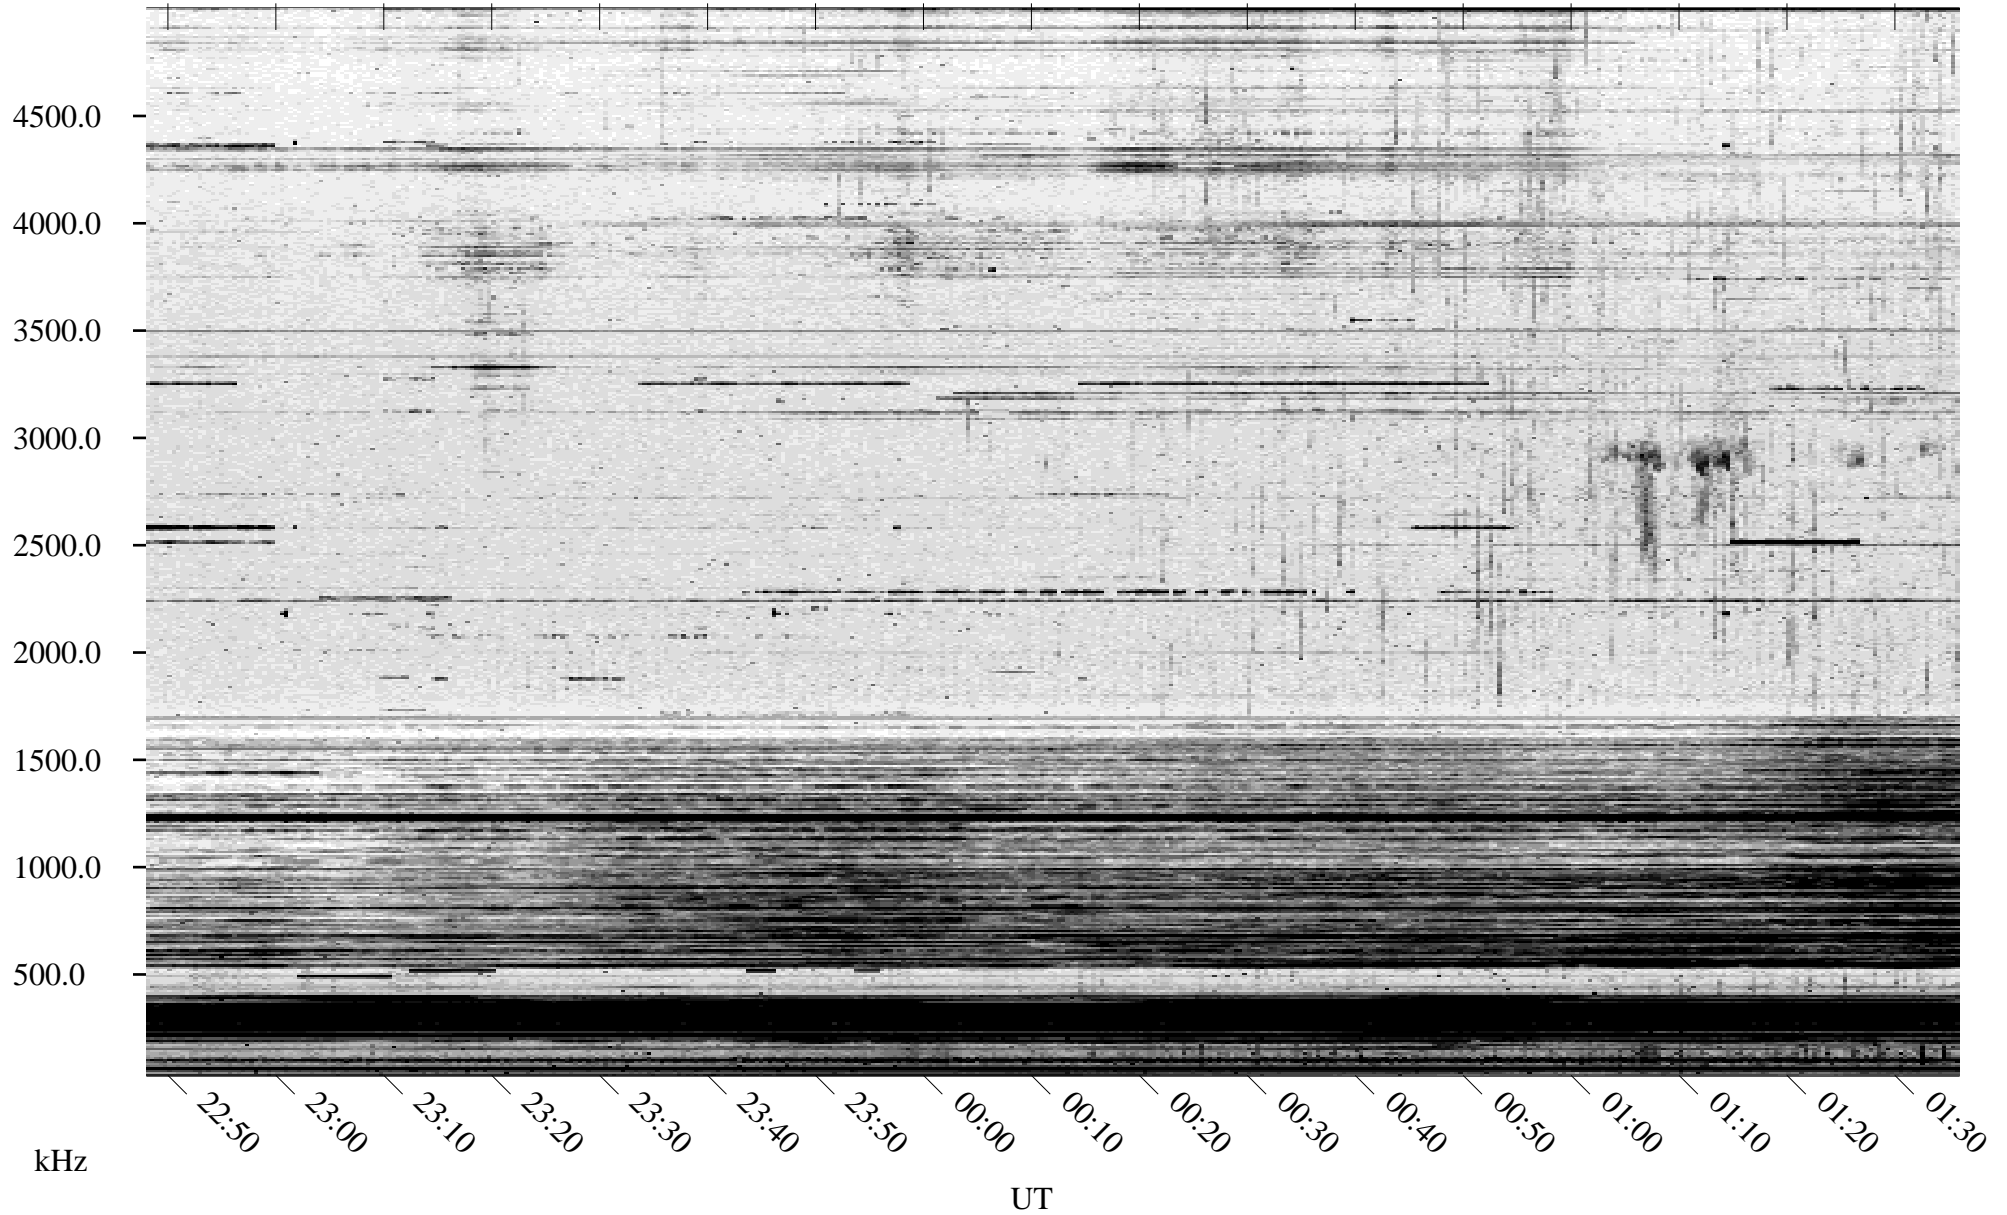

10/13/2004 Churchill, Manitoba

Linear Scale Black = 161 White = 15

ch04287l.r00m max_12

Page 1

10/13/2004 Churchill, Manitoba

Linear Scale Black = 161 White = 15

ch04287l.r00m max_12

Page 2

10/14/2004 Churchill, Manitoba

Linear Scale Black = 161 White = 15

ch04287l.r00m max_12

Page 3

10/14/2004 Churchill, Manitoba

Linear Scale Black = 161 White = 15

ch04287l.r00m max_12

Page 4

10/14/2004 Churchill, Manitoba

Linear Scale Black = 161 White = 15

ch04287l.r00m max_12

Page 5

10/14/2004 Churchill, Manitoba

Linear Scale Black = 161 White = 15

ch04287l.r00m max_12

Page 6

10/14/2004 Churchill, Manitoba

Linear Scale Black = 161 White = 15

ch04287l.r00m max_12

Page 7

10/14/2004 Churchill, Manitoba

Linear Scale Black = 161 White = 15

ch04287l.r00m max_12

Page 8