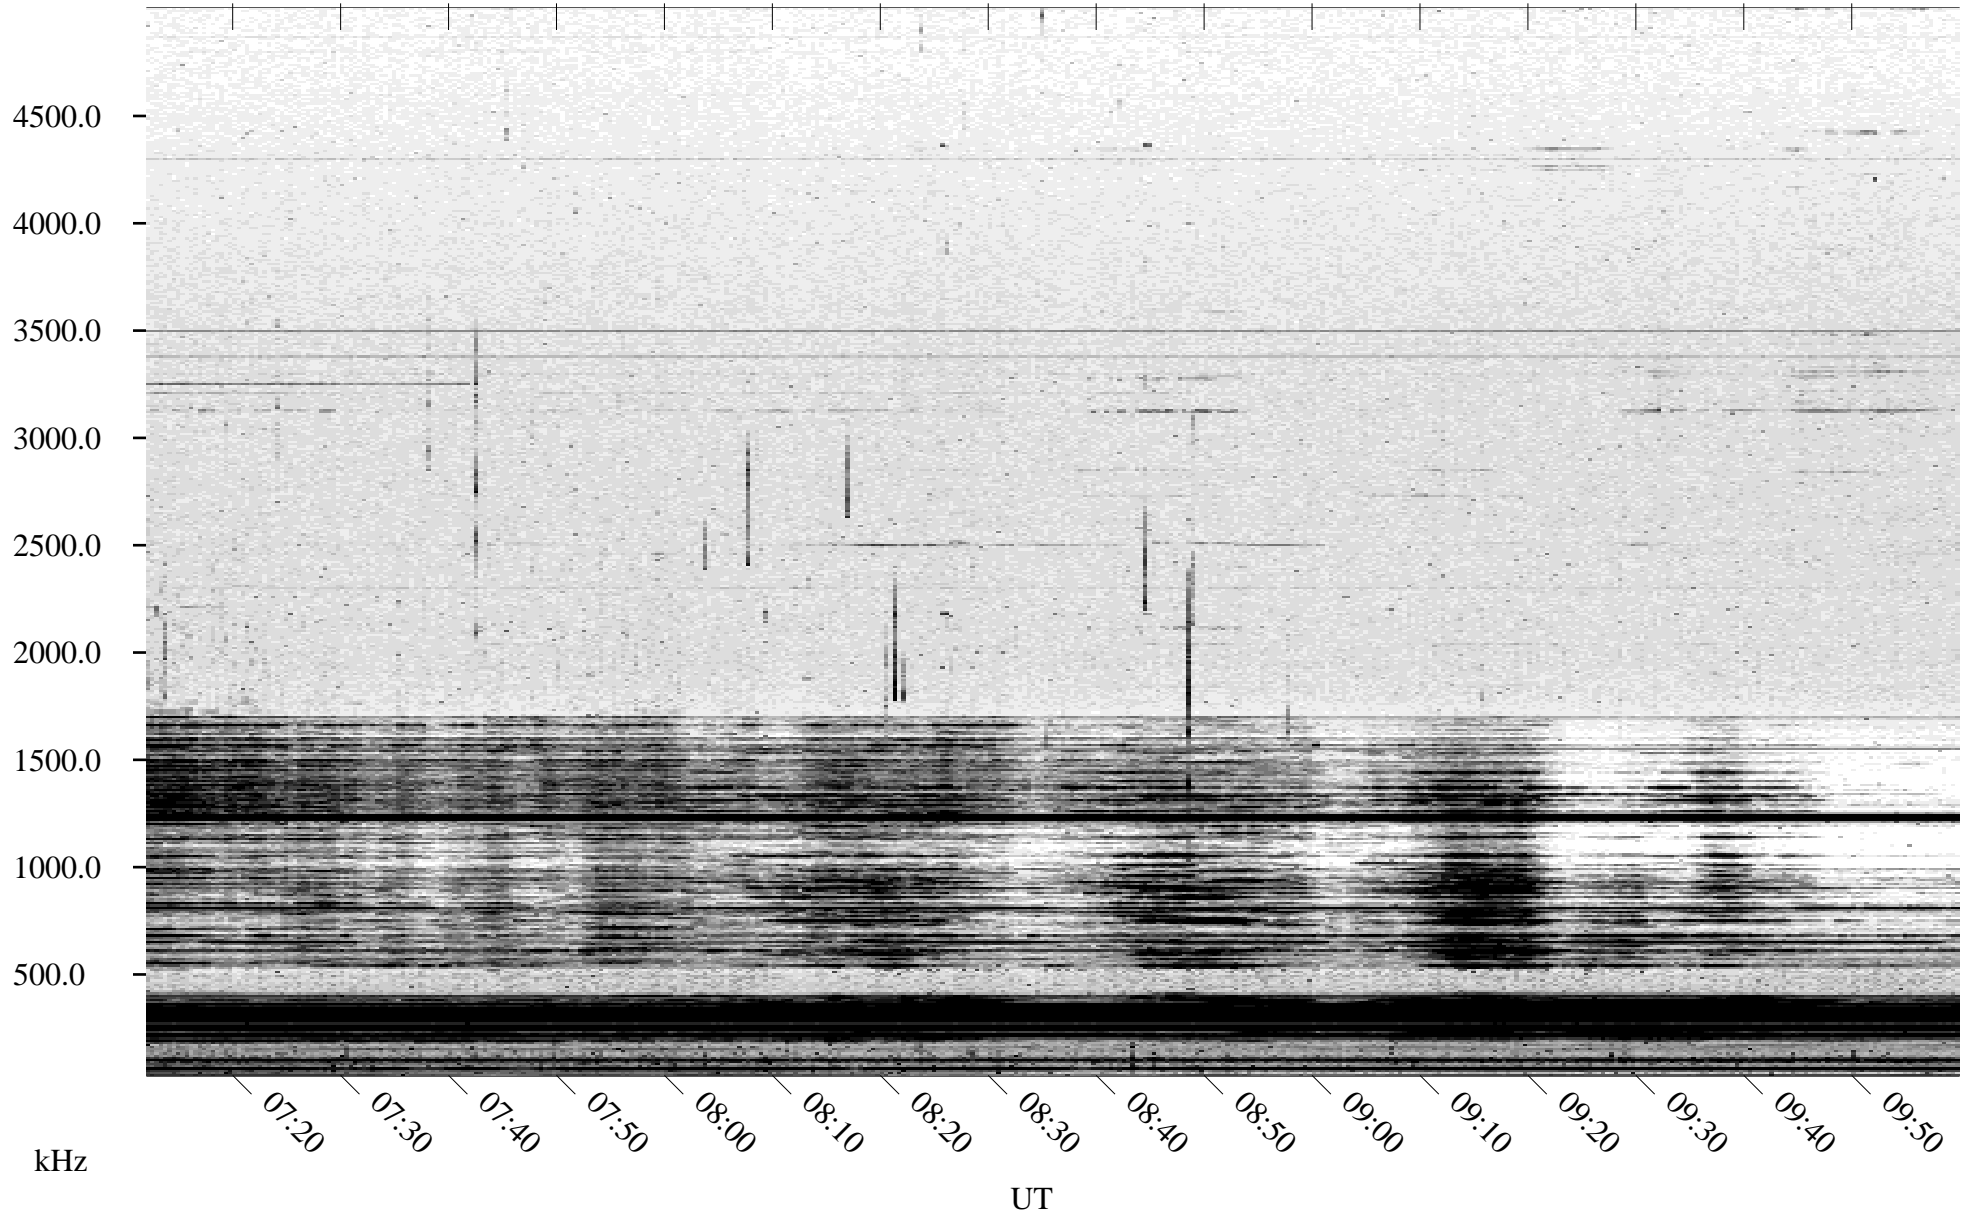

10/13/2004 Churchill, Manitoba

Linear Scale Black = 161 White = 15

ch04287l.r00m max_12

Page 1

10/13/2004 Churchill, Manitoba

Linear Scale Black = 161 White = 15

ch04287l.r00m max_12

Page 2

10/14/2004 Churchill, Manitoba

Linear Scale Black = 161 White = 15

ch04287l.r00m max_12

Page 3

10/14/2004 Churchill, Manitoba

Linear Scale Black = 161 White = 15

ch04287l.r00m max_12

Page 4

10/14/2004 Churchill, Manitoba

Linear Scale Black = 161 White = 15

ch04287l.r00m max_12

Page 5

10/14/2004 Churchill, Manitoba

Linear Scale Black = 161 White = 15

ch04287l.r00m max_12

Page 6

10/14/2004 Churchill, Manitoba

Linear Scale Black = 161 White = 15

ch04287l.r00m max_12

Page 7

10/14/2004 Churchill, Manitoba

Linear Scale Black = 161 White = 15

ch04287l.r00m max_12

Page 8