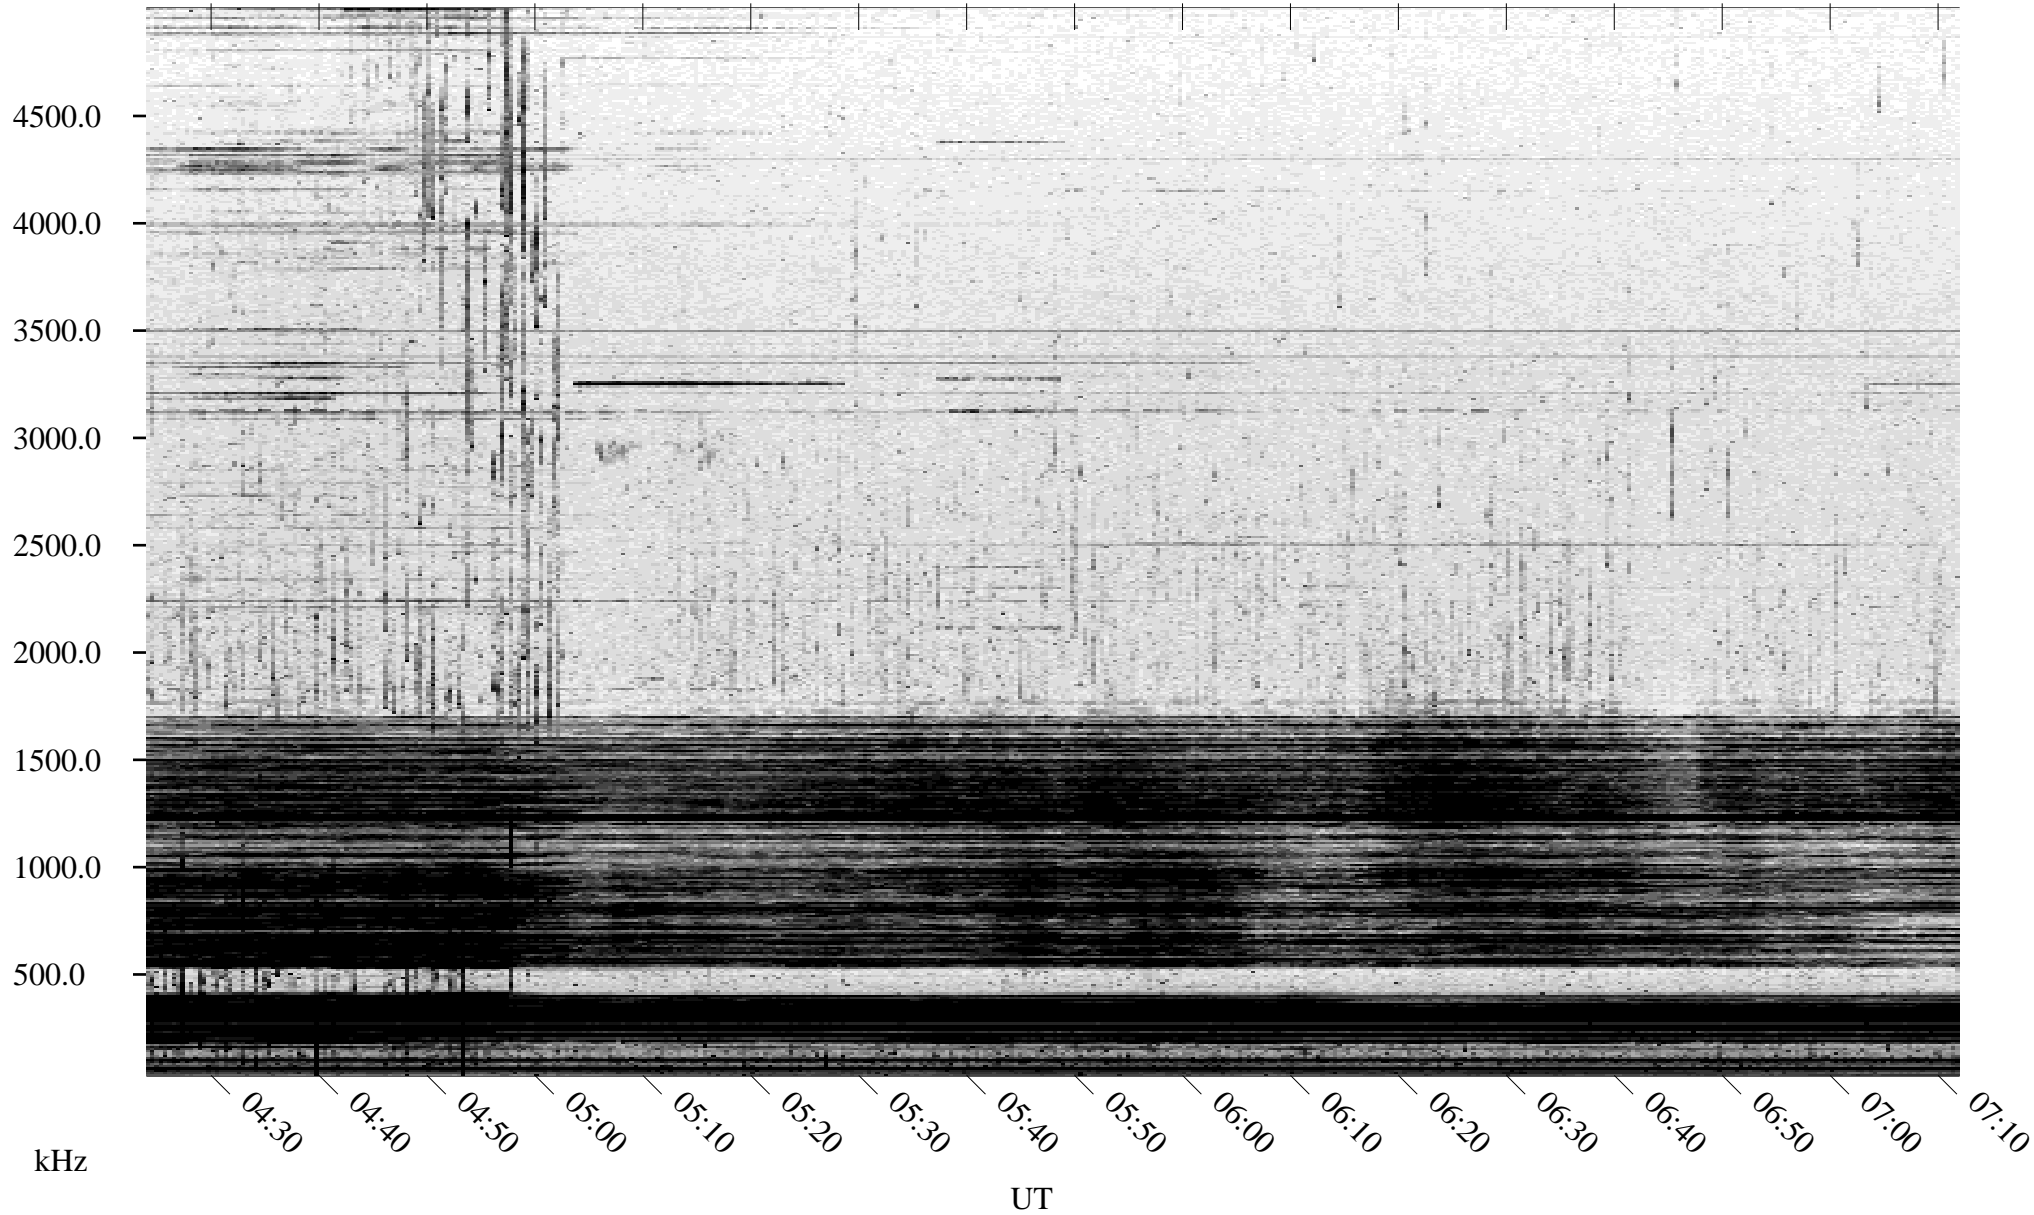

10/13/2004 Churchill, Manitoba

Linear Scale Black = 161 White = 15

ch04287l.r00m max_12

Page 1

10/13/2004 Churchill, Manitoba

Linear Scale Black = 161 White = 15

ch04287l.r00m max_12

Page 2

10/14/2004 Churchill, Manitoba

Linear Scale Black = 161 White = 15

ch04287l.r00m max_12

Page 3

10/14/2004 Churchill, Manitoba

Linear Scale Black = 161 White = 15

ch04287l.r00m max_12

Page 4

10/14/2004 Churchill, Manitoba

Linear Scale Black = 161 White = 15

ch04287l.r00m max_12

Page 5

10/14/2004 Churchill, Manitoba

Linear Scale Black = 161 White = 15

ch04287l.r00m max_12

Page 6

10/14/2004 Churchill, Manitoba

Linear Scale Black = 161 White = 15

ch04287l.r00m max_12

Page 7

10/14/2004 Churchill, Manitoba

Linear Scale Black = 161 White = 15

ch04287l.r00m max_12

Page 8