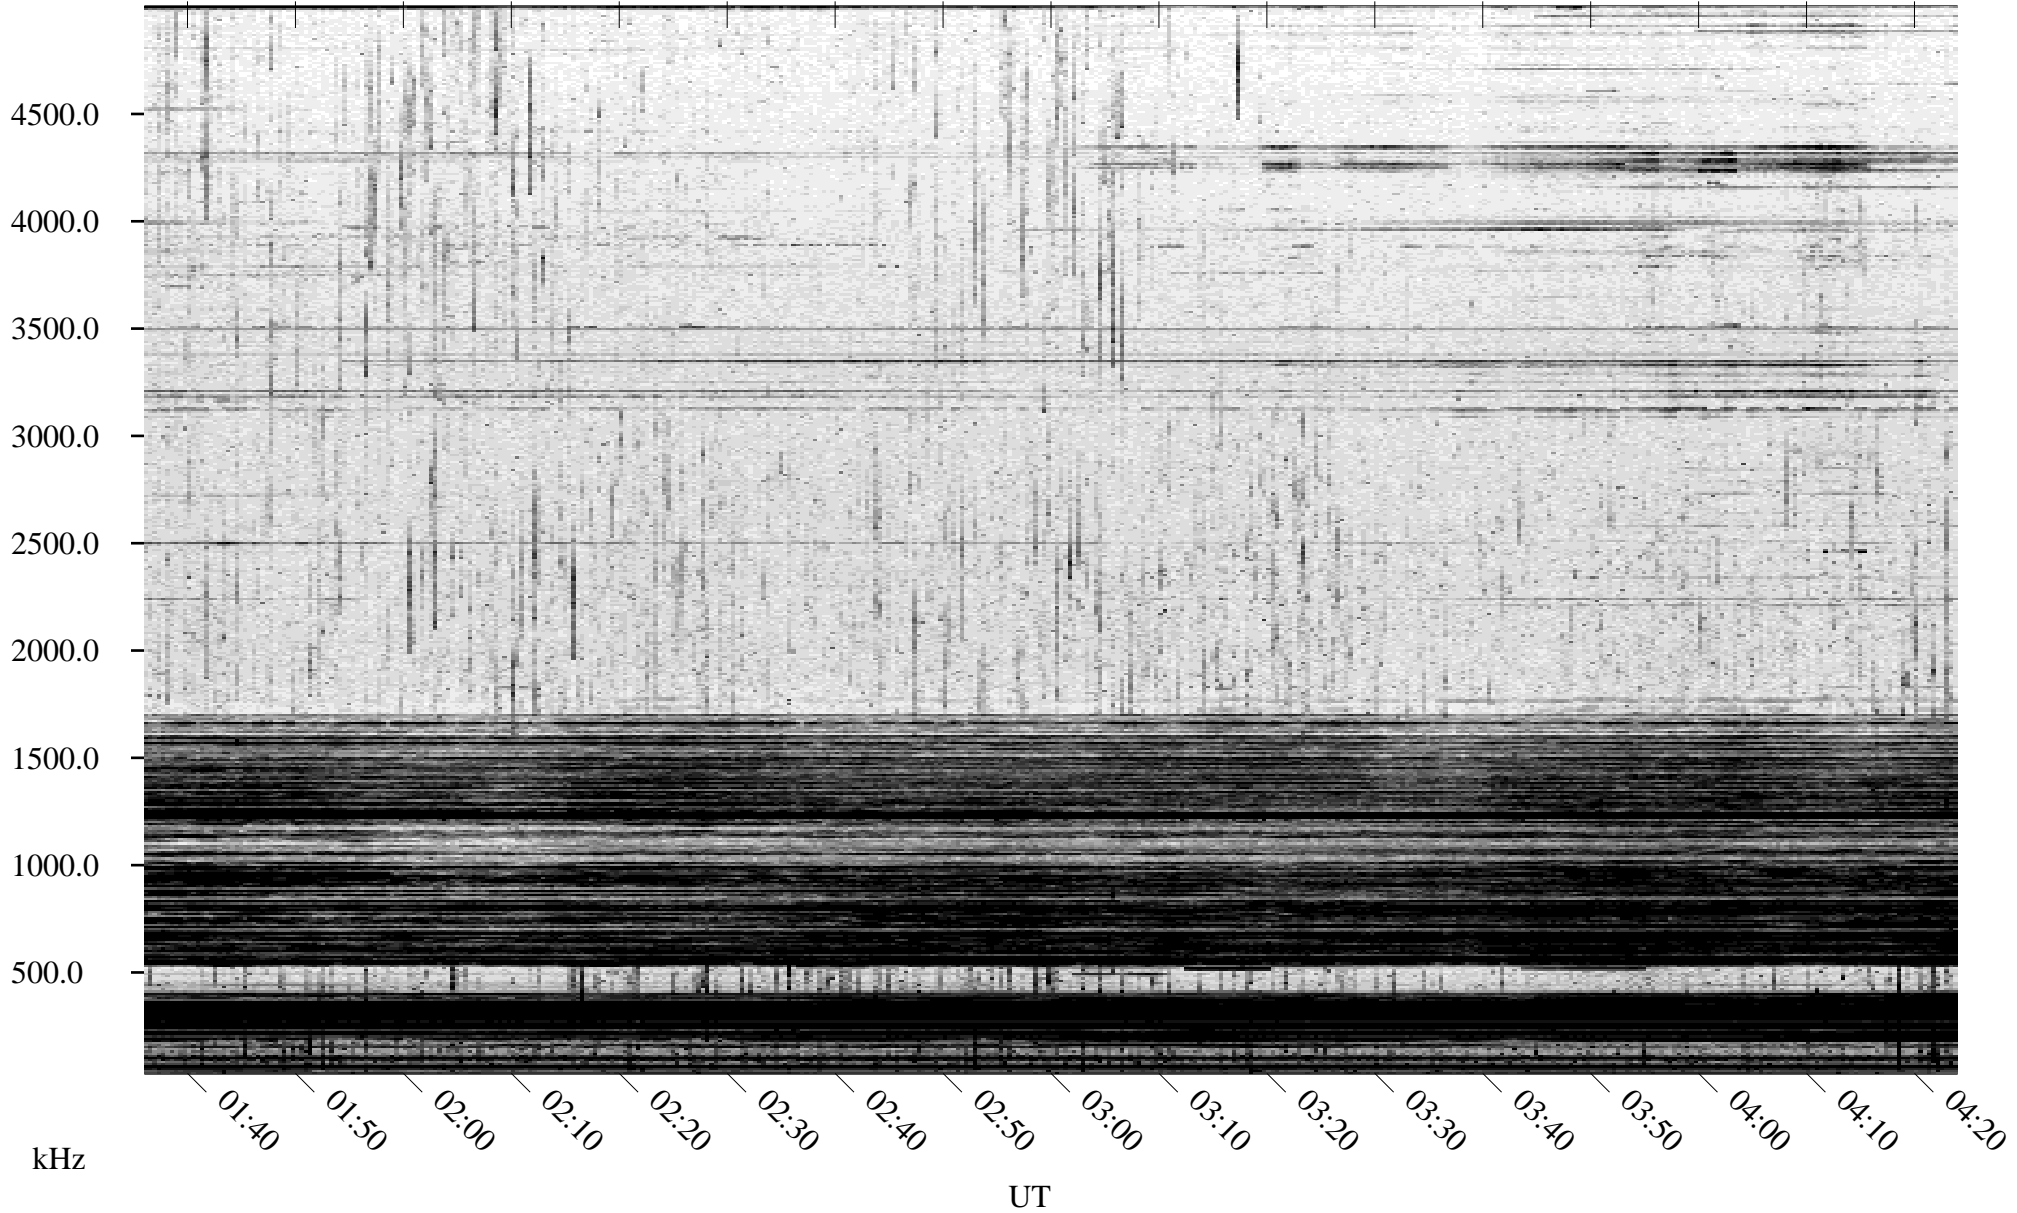

10/13/2004 Churchill, Manitoba

Linear Scale Black = 161 White = 15

ch04287l.r00m max_12

Page 1

10/13/2004 Churchill, Manitoba

Linear Scale Black = 161 White = 15

ch04287l.r00m max_12

Page 2

10/14/2004 Churchill, Manitoba

Linear Scale Black = 161 White = 15

ch04287l.r00m max_12

Page 3

10/14/2004 Churchill, Manitoba

Linear Scale Black = 161 White = 15

ch04287l.r00m max_12

Page 4

10/14/2004 Churchill, Manitoba

Linear Scale Black = 161 White = 15

ch04287l.r00m max_12

Page 5

10/14/2004 Churchill, Manitoba

Linear Scale Black = 161 White = 15

ch04287l.r00m max_12

Page 6

10/14/2004 Churchill, Manitoba

Linear Scale Black = 161 White = 15

ch04287l.r00m max_12

Page 7

10/14/2004 Churchill, Manitoba

Linear Scale Black = 161 White = 15

ch04287l.r00m max_12

Page 8