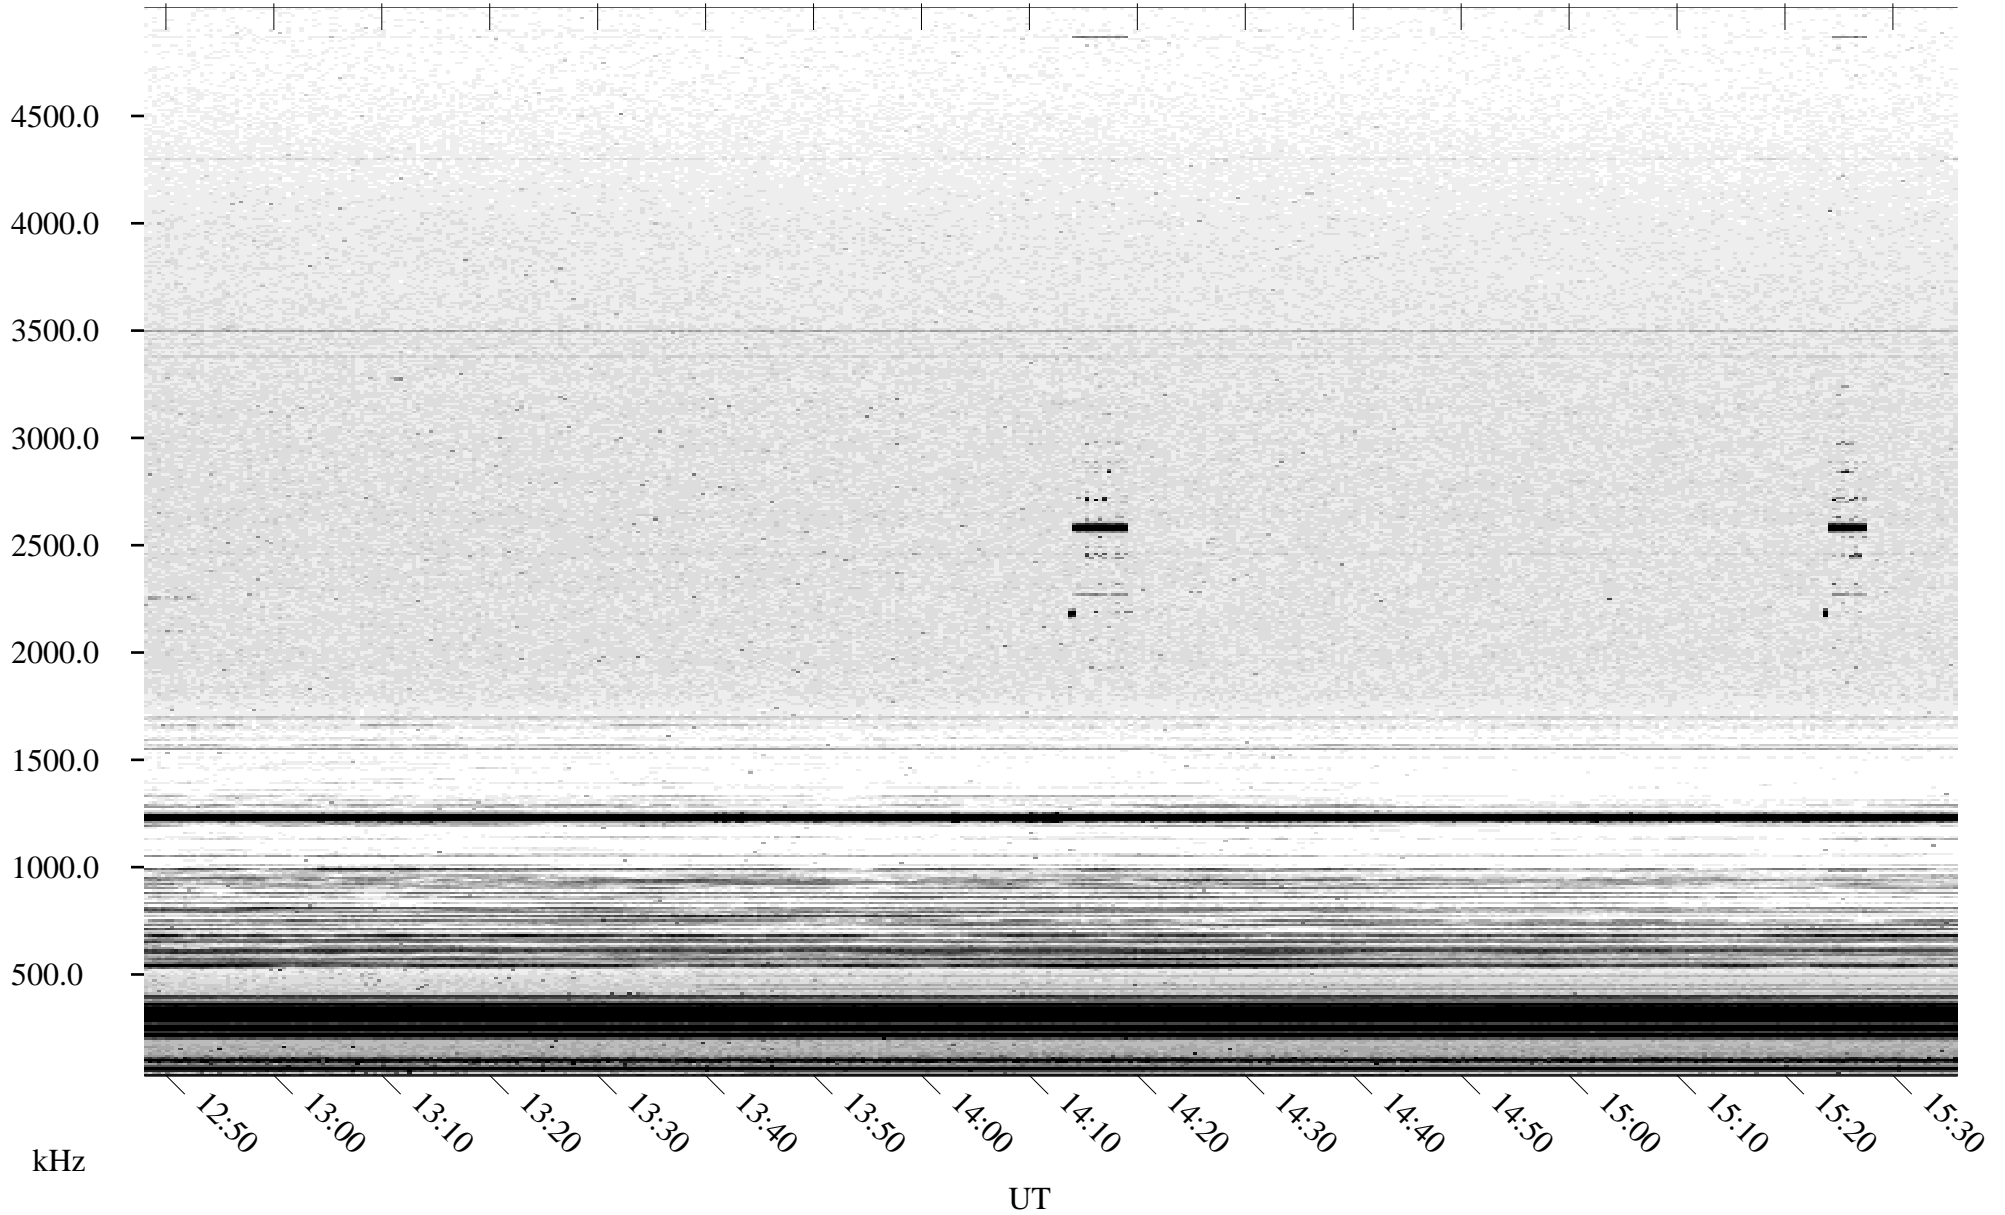

10/13/2004 Churchill, Manitoba

Linear Scale Black = 161 White = 15

ch04287l.r00m max_12

Page 1

10/13/2004 Churchill, Manitoba

Linear Scale Black = 161 White = 15

ch04287l.r00m max_12

Page 2

10/14/2004 Churchill, Manitoba

Linear Scale Black = 161 White = 15

ch04287l.r00m max_12

Page 3

10/14/2004 Churchill, Manitoba

Linear Scale Black = 161 White = 15

ch04287l.r00m max_12

Page 4

10/14/2004 Churchill, Manitoba

Linear Scale Black = 161 White = 15

ch04287l.r00m max_12

Page 5

10/14/2004 Churchill, Manitoba

Linear Scale Black = 161 White = 15

ch04287l.r00m max_12

Page 6

10/14/2004 Churchill, Manitoba

Linear Scale Black = 161 White = 15

ch04287l.r00m max_12

Page 7

10/14/2004 Churchill, Manitoba

Linear Scale Black = 161 White = 15

ch04287l.r00m max_12

Page 8