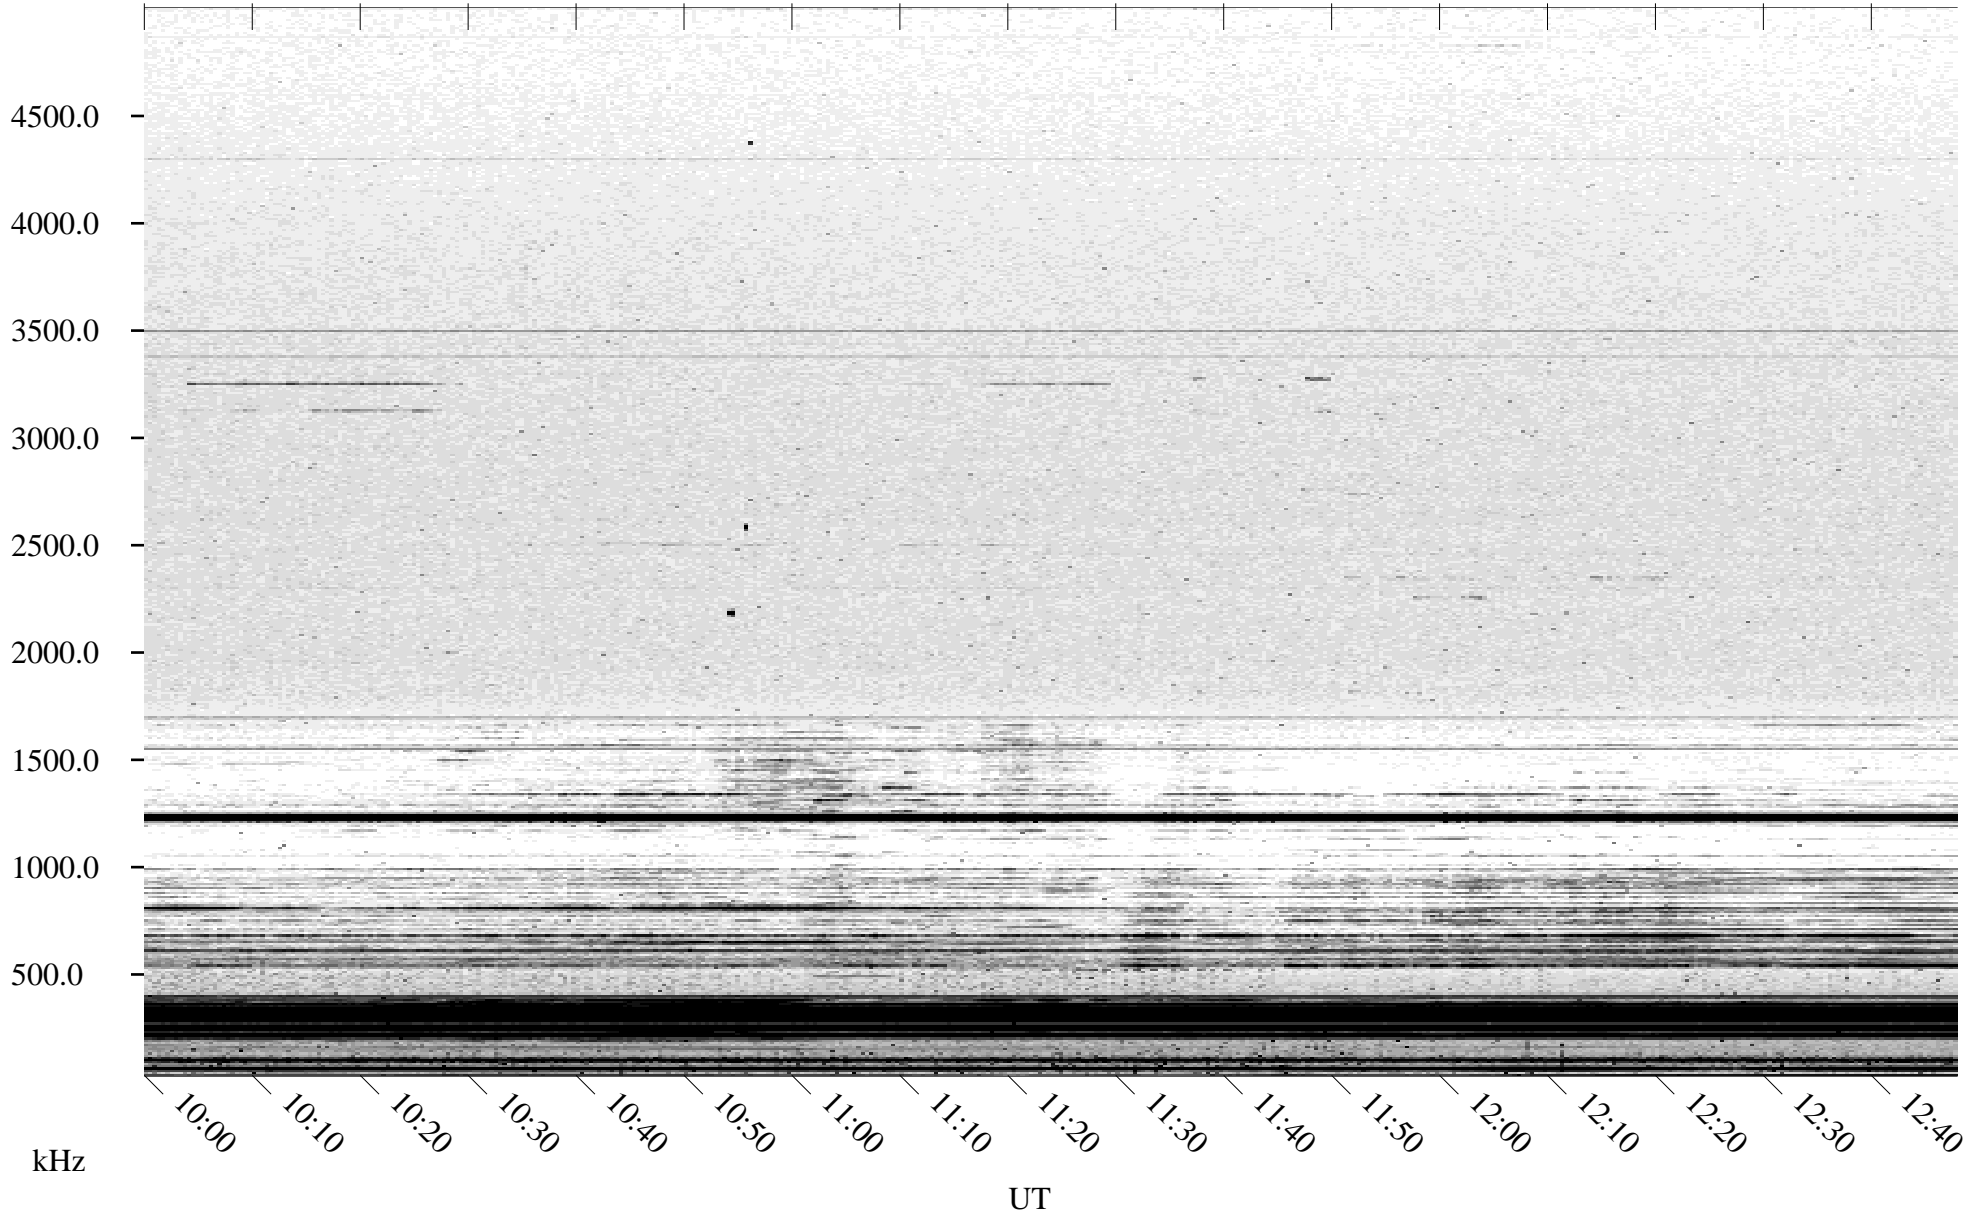

10/13/2004 Churchill, Manitoba

Linear Scale Black = 161 White = 15

ch04287l.r00m max_12

Page 1

10/13/2004 Churchill, Manitoba

Linear Scale Black = 161 White = 15

ch04287l.r00m max_12

Page 2

10/14/2004 Churchill, Manitoba

Linear Scale Black = 161 White = 15

ch04287l.r00m max_12

Page 3

10/14/2004 Churchill, Manitoba

Linear Scale Black = 161 White = 15

ch04287l.r00m max_12

Page 4

10/14/2004 Churchill, Manitoba

Linear Scale Black = 161 White = 15

ch04287l.r00m max_12

Page 5

10/14/2004 Churchill, Manitoba

Linear Scale Black = 161 White = 15

ch04287l.r00m max_12

Page 6

10/14/2004 Churchill, Manitoba

Linear Scale Black = 161 White = 15

ch04287l.r00m max_12

Page 7

10/14/2004 Churchill, Manitoba

Linear Scale Black = 161 White = 15

ch04287l.r00m max_12

Page 8