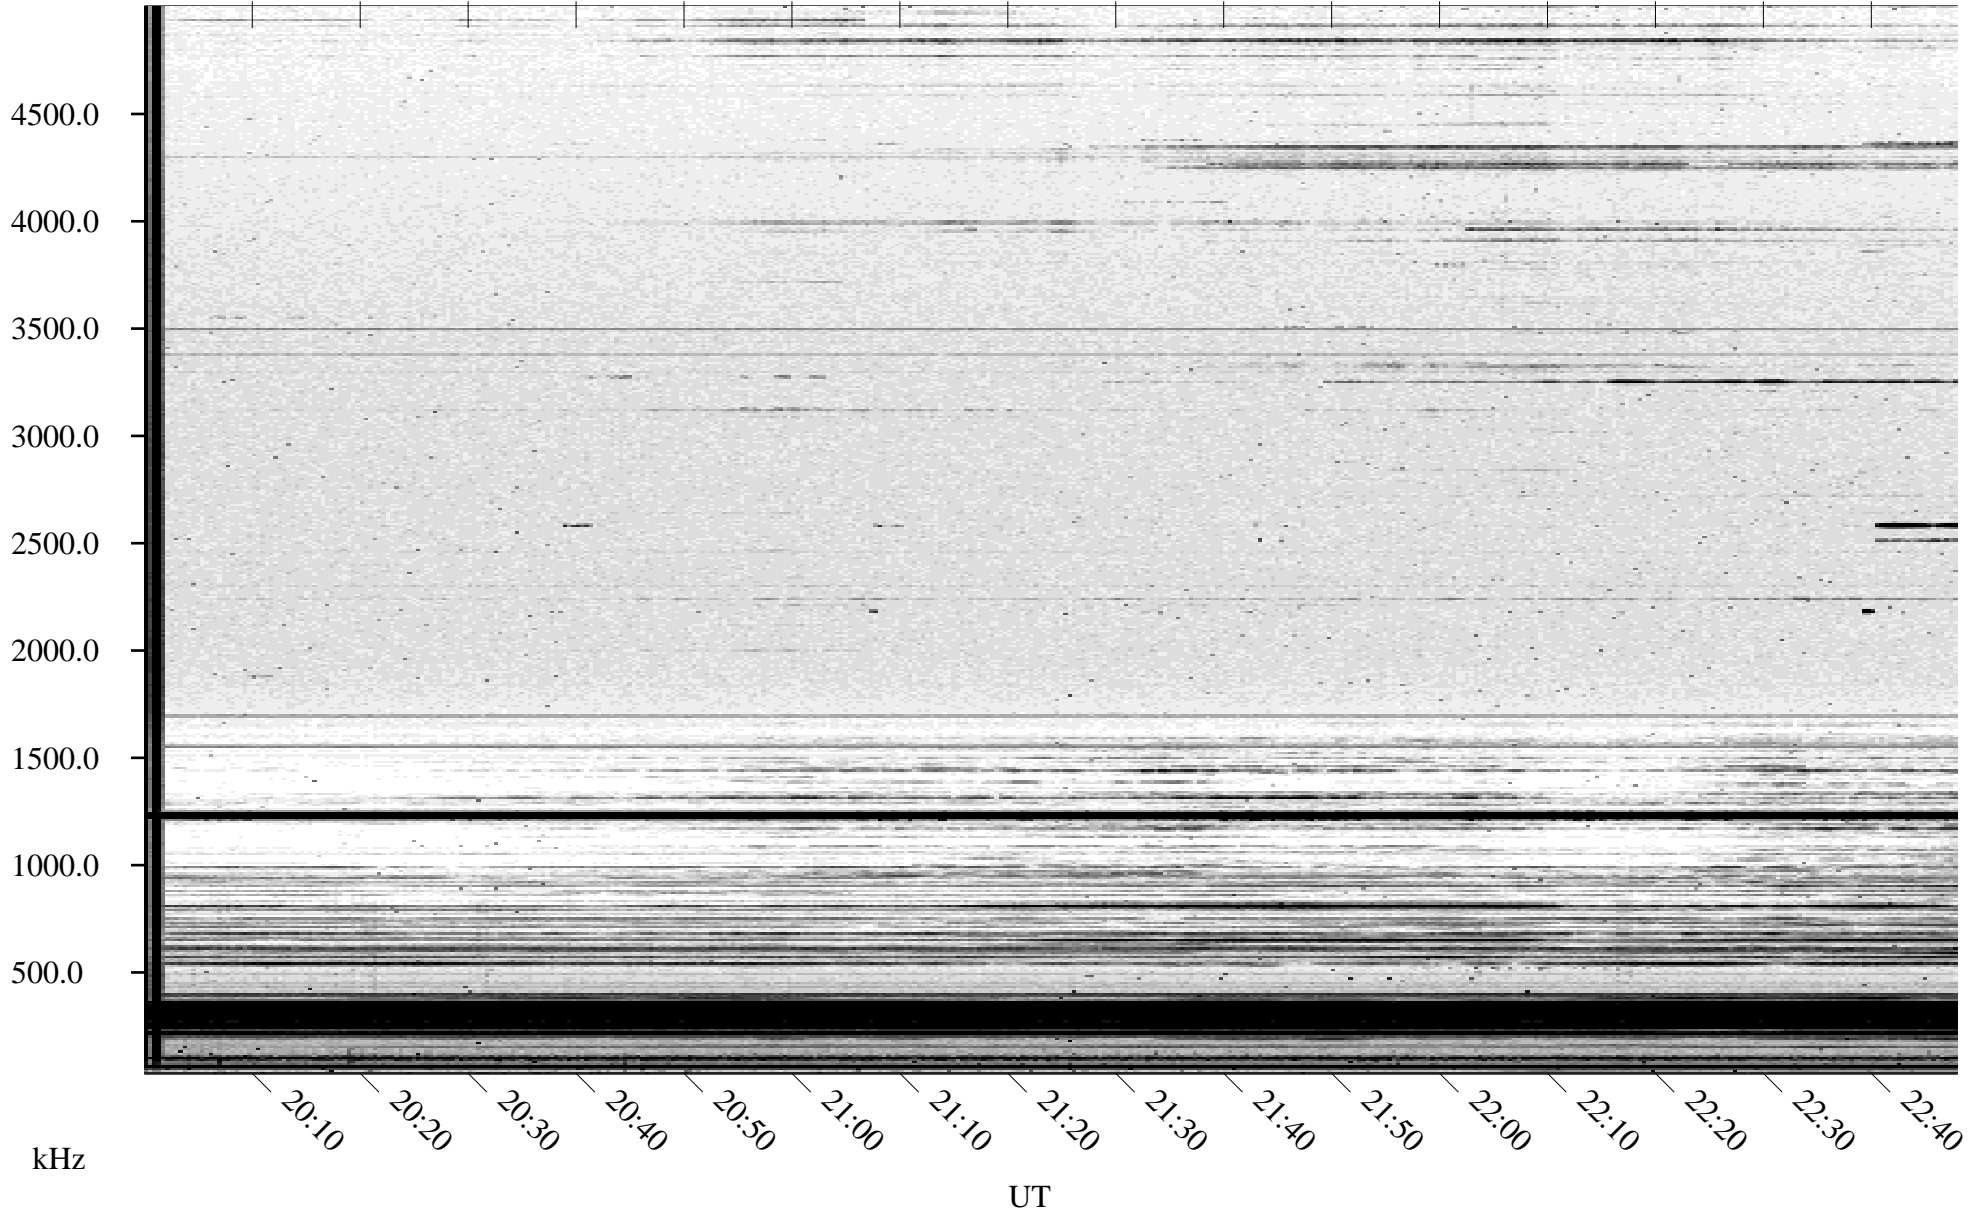

10/13/2004 Churchill, Manitoba

Linear Scale Black = 161 White = 15

ch04287l.r00m max_12

Page 1

10/13/2004 Churchill, Manitoba

Linear Scale Black = 161 White = 15

ch04287l.r00m max_12

Page 2

10/14/2004 Churchill, Manitoba

Linear Scale Black = 161 White = 15

ch04287l.r00m max_12

Page 3

10/14/2004 Churchill, Manitoba

Linear Scale Black = 161 White = 15

ch04287l.r00m max_12

Page 4

10/14/2004 Churchill, Manitoba

Linear Scale Black = 161 White = 15

ch04287l.r00m max_12

Page 5

10/14/2004 Churchill, Manitoba

Linear Scale Black = 161 White = 15

ch04287l.r00m max_12

Page 6

10/14/2004 Churchill, Manitoba

Linear Scale Black = 161 White = 15

ch04287l.r00m max_12

Page 7

10/14/2004 Churchill, Manitoba

Linear Scale Black = 161 White = 15

ch04287l.r00m max_12

Page 8