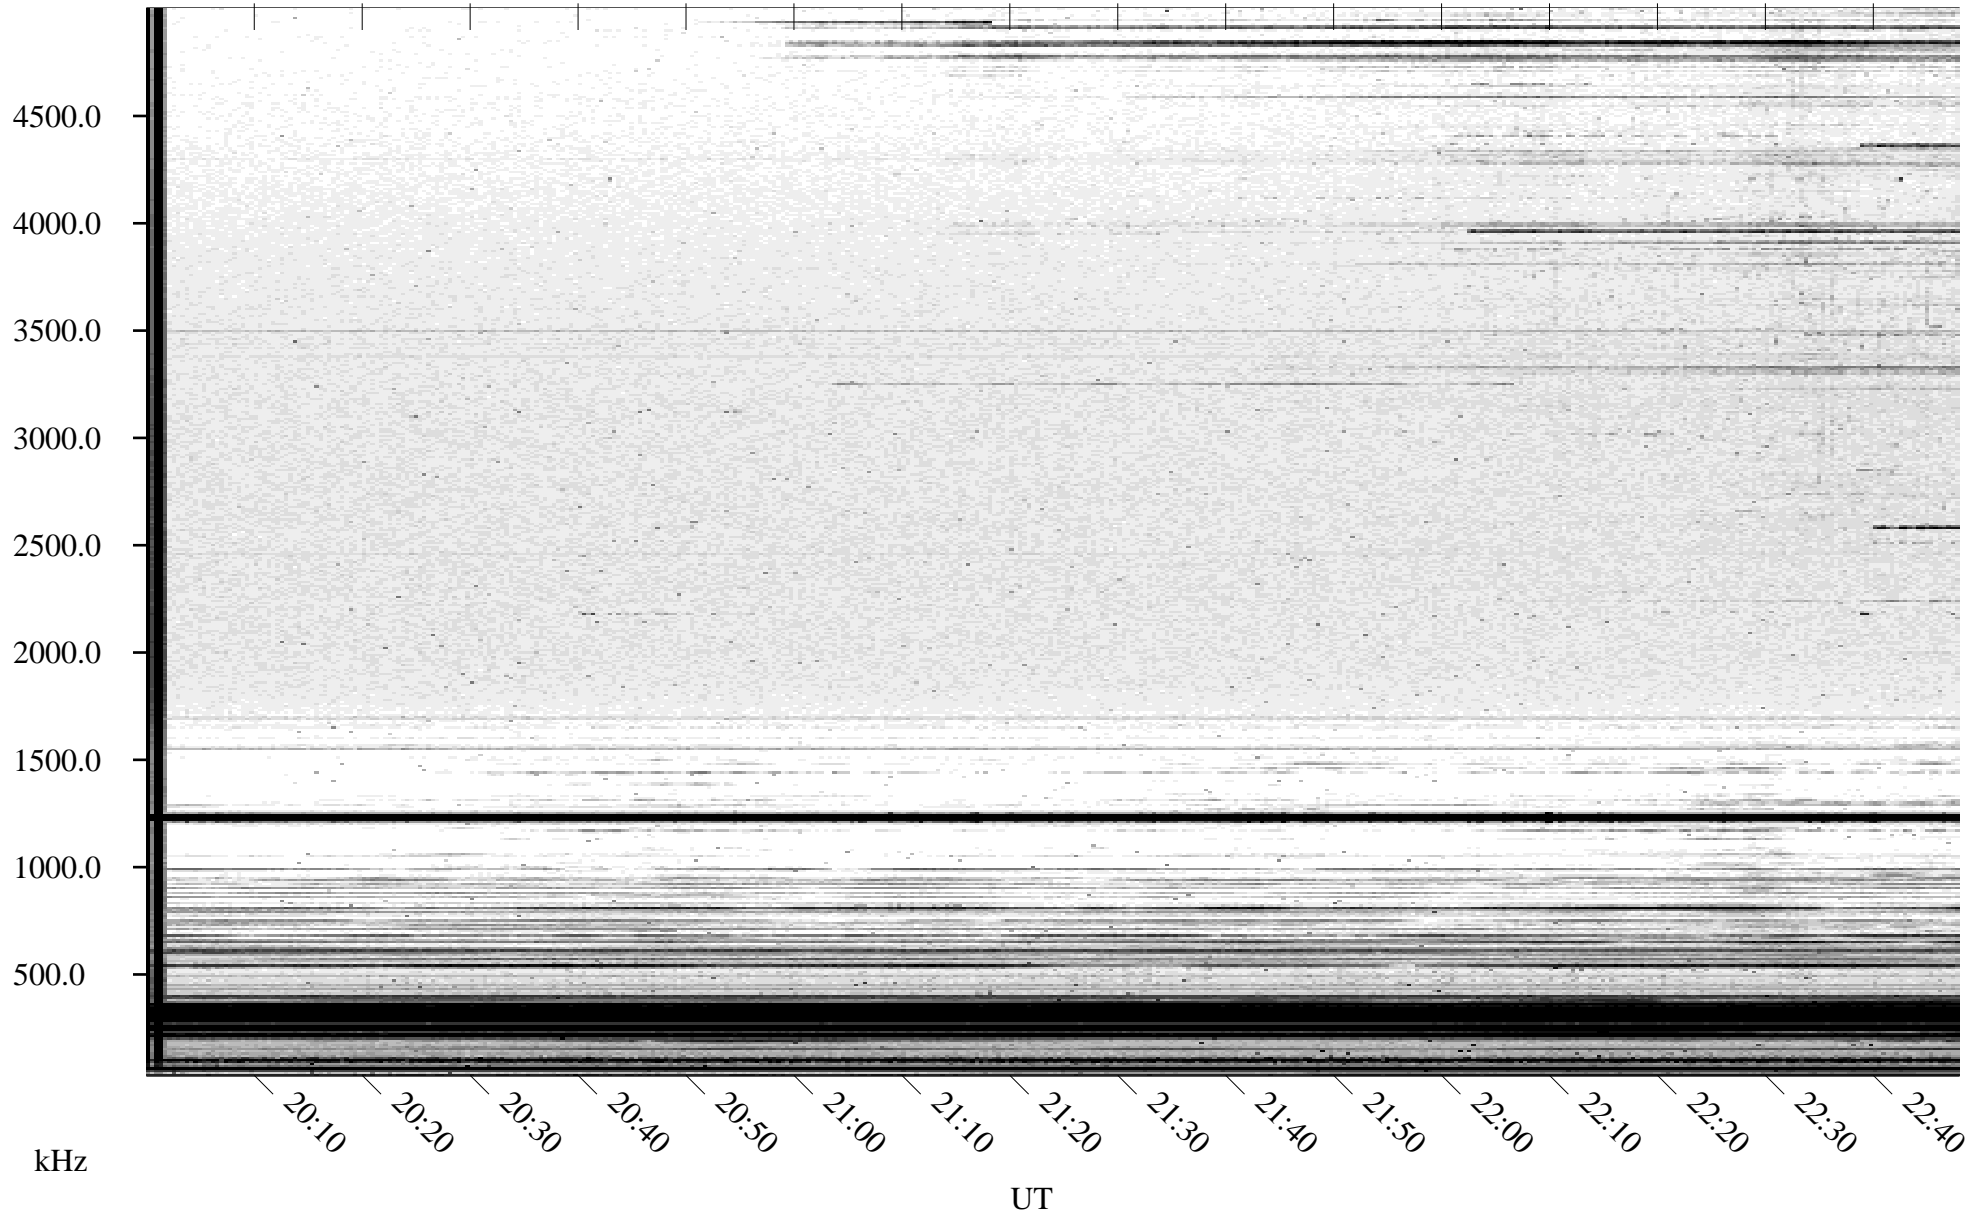

10/14/2004 Churchill, Manitoba

Linear Scale Black = 161 White = 15

ch04288l.r00m max_12

Page 1

10/14/2004 Churchill, Manitoba

Linear Scale Black = 161 White = 15

ch04288l.r00m max_12

Page 2

10/15/2004 Churchill, Manitoba

Linear Scale Black = 161 White = 15

ch04288l.r00m max_12

Page 3

10/15/2004 Churchill, Manitoba

Linear Scale Black = 161 White = 15

ch04288l.r00m max_12

Page 4

10/15/2004 Churchill, Manitoba

Linear Scale Black = 161 White = 15

ch04288l.r00m max_12

10/15/2004 Churchill, Manitoba

Linear Scale Black = 161 White = 15

ch04288l.r00m max_12

Page 6

10/15/2004 Churchill, Manitoba

Linear Scale Black = 161 White = 15

ch04288l.r00m max_12

Page 7

10/15/2004 Churchill, Manitoba

Linear Scale Black = 161 White = 15

ch04288l.r00m max_12

Page 8