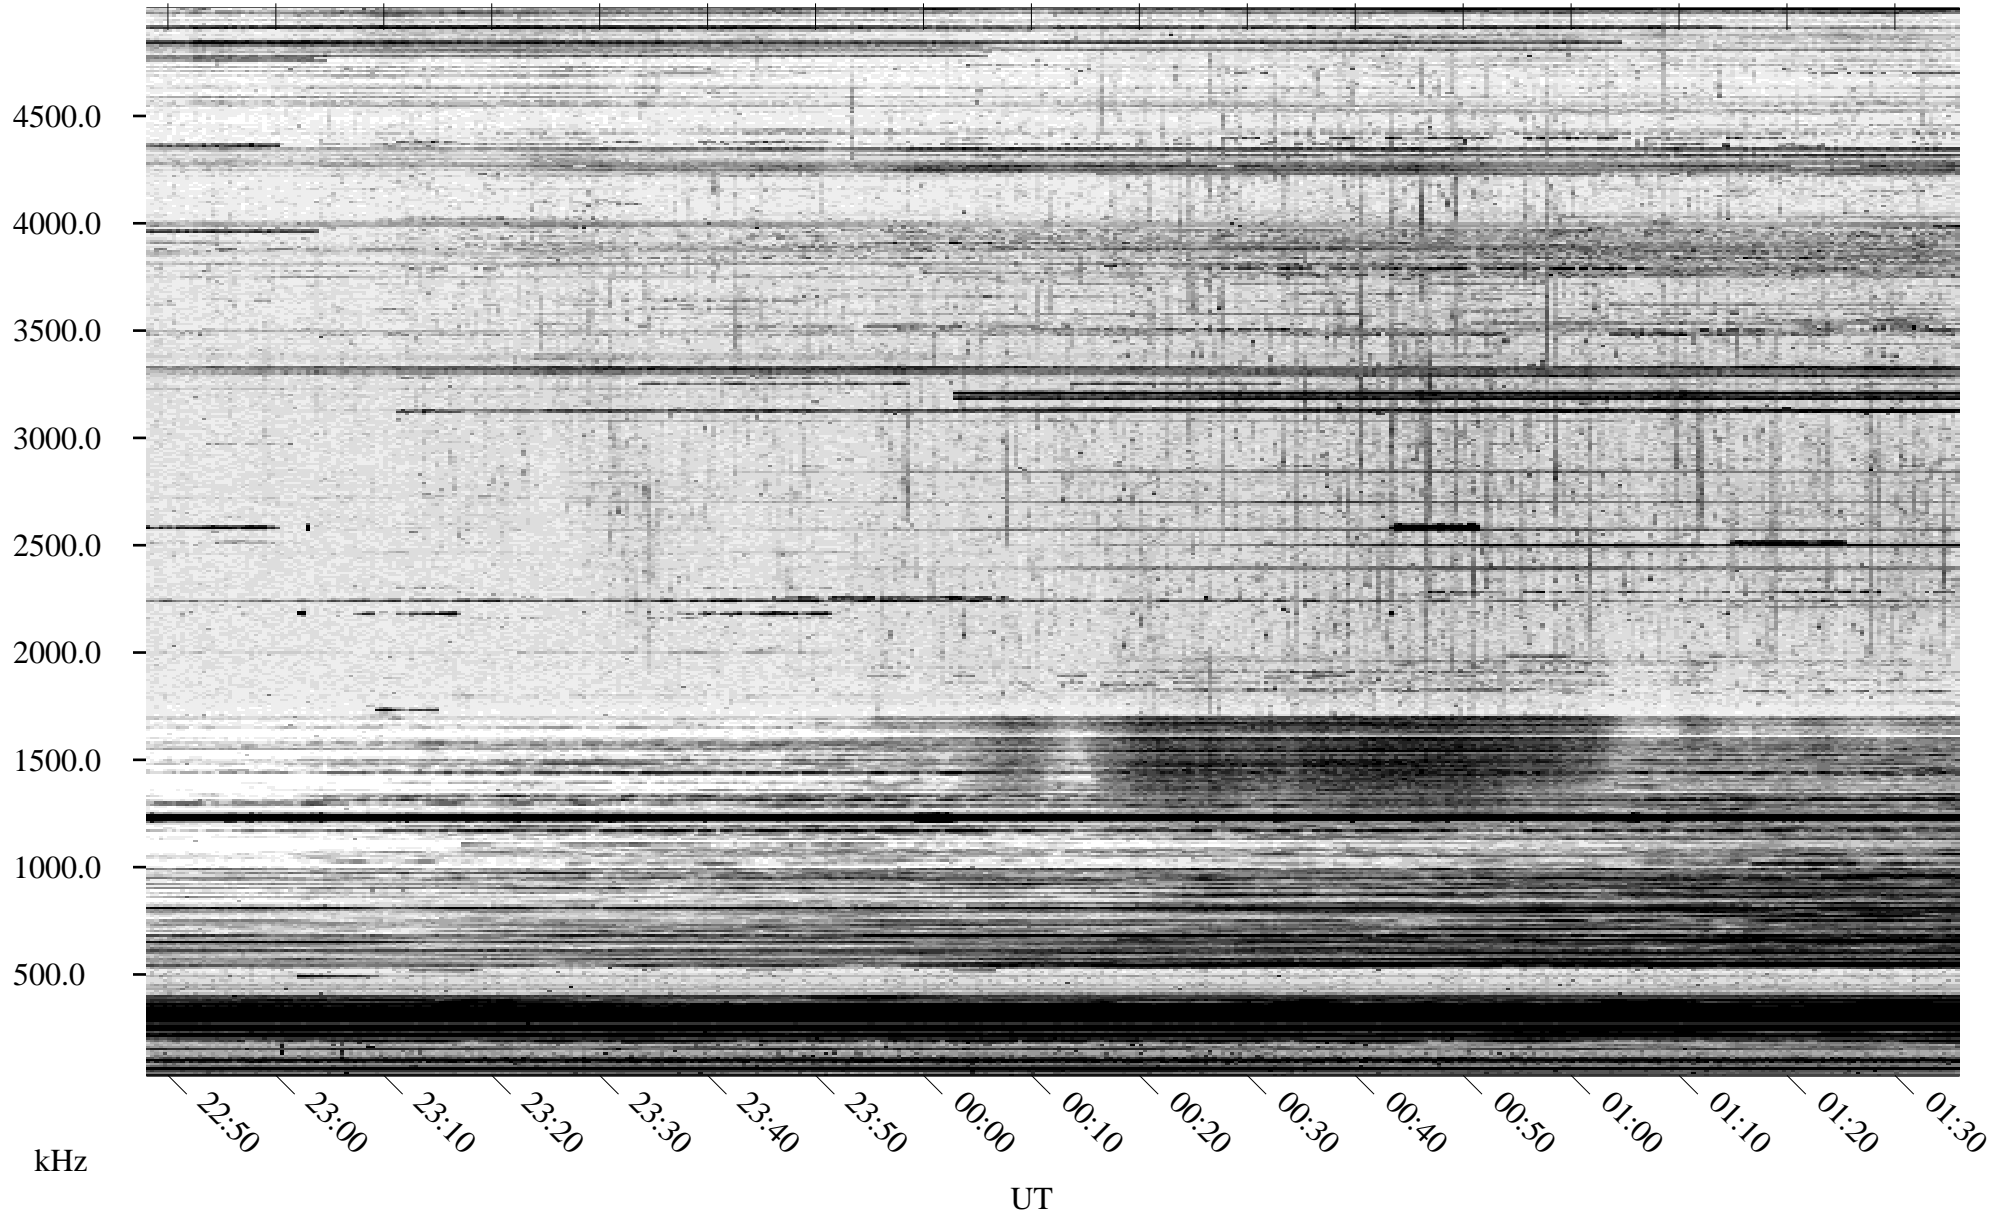

10/14/2004 Churchill, Manitoba

Linear Scale Black = 161 White = 15

ch04288l.r00m max_12

Page 1

10/14/2004 Churchill, Manitoba

Linear Scale Black = 161 White = 15

ch04288l.r00m max_12

Page 2

10/15/2004 Churchill, Manitoba

Linear Scale Black = 161 White = 15

ch04288l.r00m max_12

Page 3

10/15/2004 Churchill, Manitoba

Linear Scale Black = 161 White = 15

ch04288l.r00m max_12

Page 4

10/15/2004 Churchill, Manitoba

Linear Scale Black = 161 White = 15

ch04288l.r00m max_12

10/15/2004 Churchill, Manitoba

Linear Scale Black = 161 White = 15

ch04288l.r00m max_12

Page 6

10/15/2004 Churchill, Manitoba

Linear Scale Black = 161 White = 15

ch04288l.r00m max_12

Page 7

10/15/2004 Churchill, Manitoba

Linear Scale Black = 161 White = 15

ch04288l.r00m max_12

Page 8