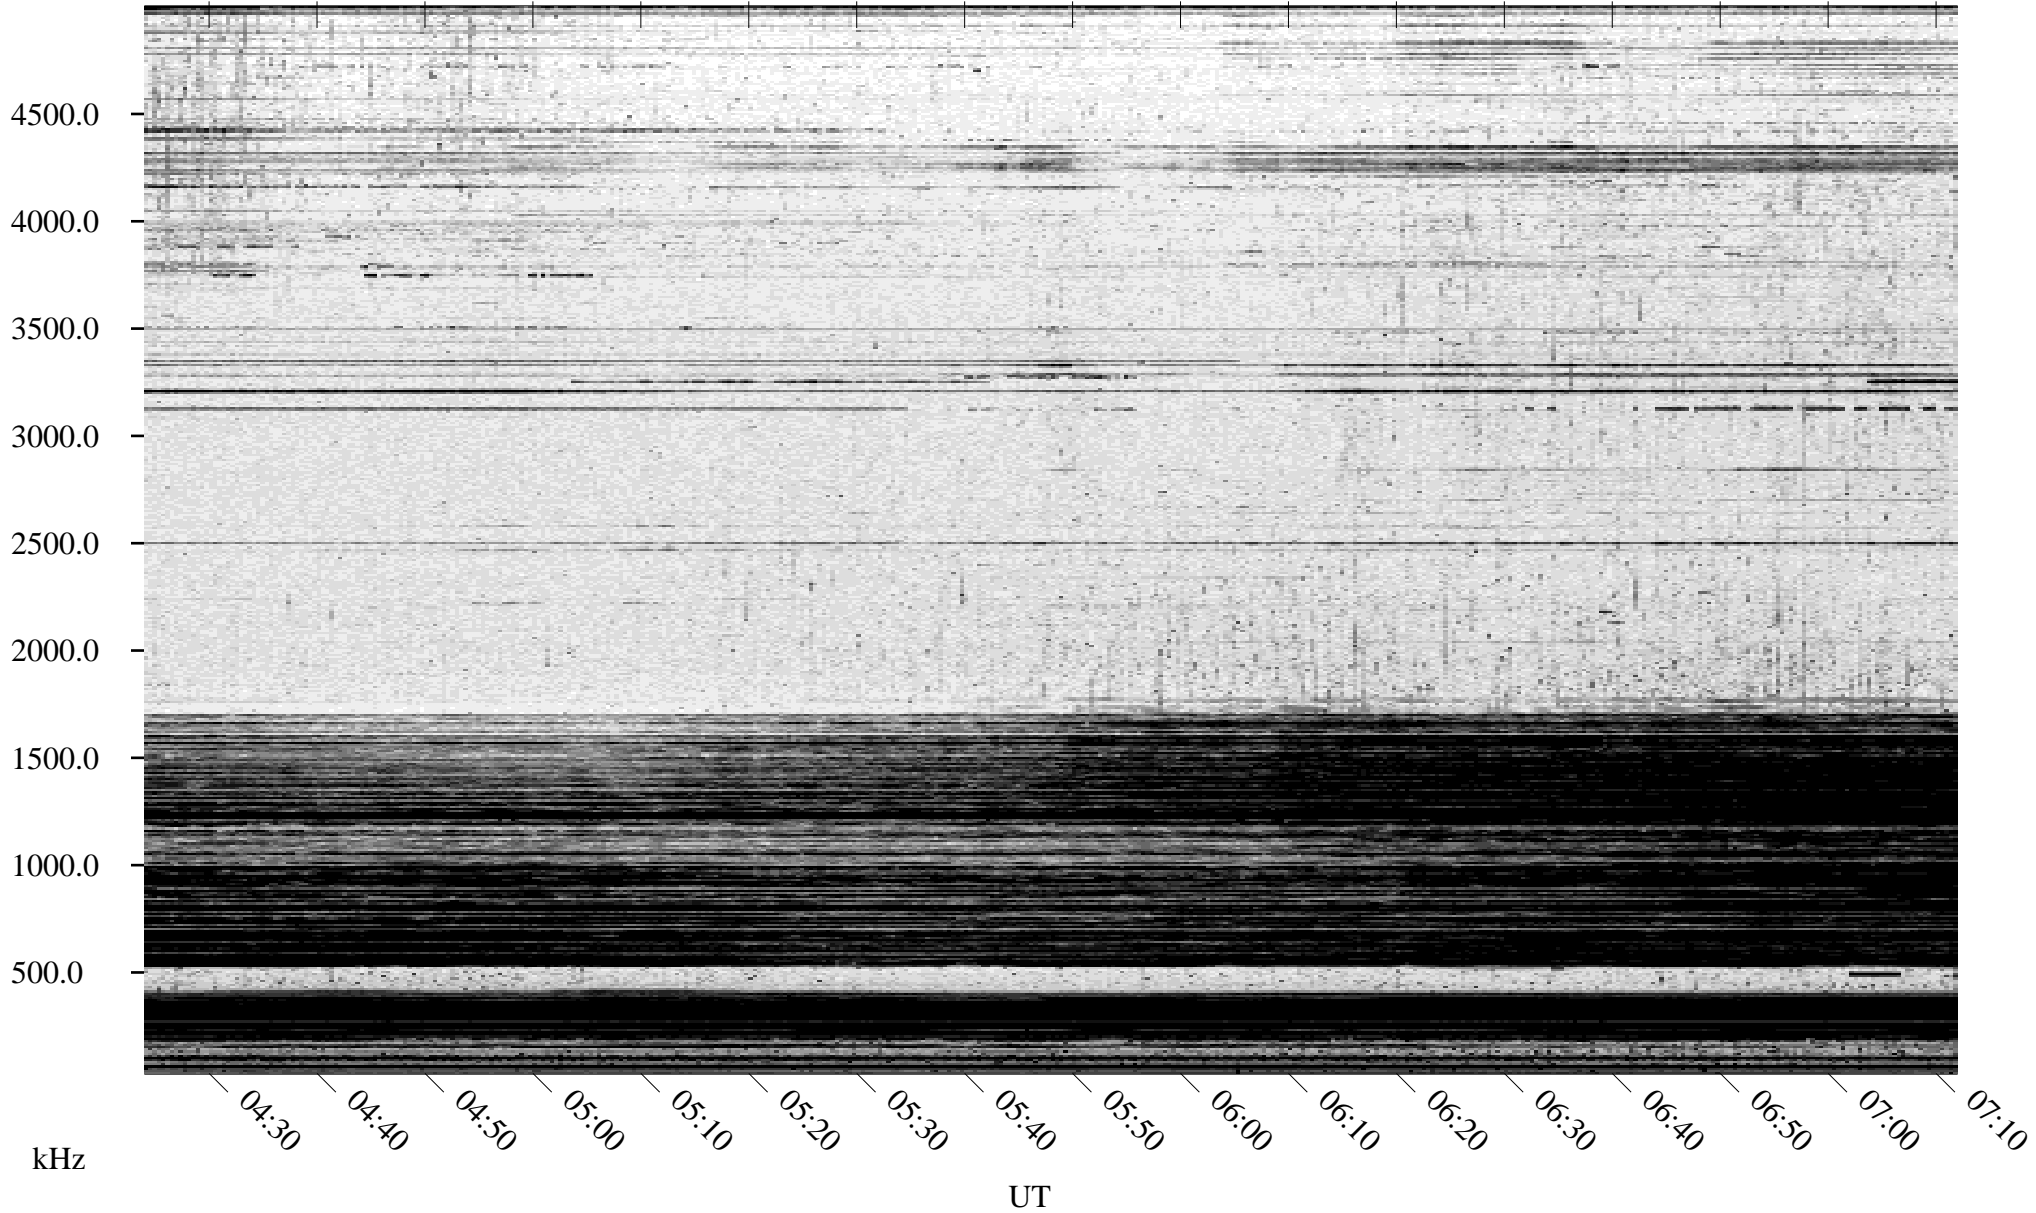

10/14/2004 Churchill, Manitoba

Linear Scale Black = 161 White = 15

ch04288l.r00m max_12

Page 1

10/14/2004 Churchill, Manitoba

Linear Scale Black = 161 White = 15

ch04288l.r00m max_12

Page 2

10/15/2004 Churchill, Manitoba

Linear Scale Black = 161 White = 15

ch04288l.r00m max_12

Page 3

10/15/2004 Churchill, Manitoba

Linear Scale Black = 161 White = 15

ch04288l.r00m max_12

Page 4

10/15/2004 Churchill, Manitoba

Linear Scale Black = 161 White = 15

ch04288l.r00m max_12

10/15/2004 Churchill, Manitoba

Linear Scale Black = 161 White = 15

ch04288l.r00m max_12

Page 6

10/15/2004 Churchill, Manitoba

Linear Scale Black = 161 White = 15

ch04288l.r00m max_12

Page 7

10/15/2004 Churchill, Manitoba

Linear Scale Black = 161 White = 15

ch04288l.r00m max_12

Page 8