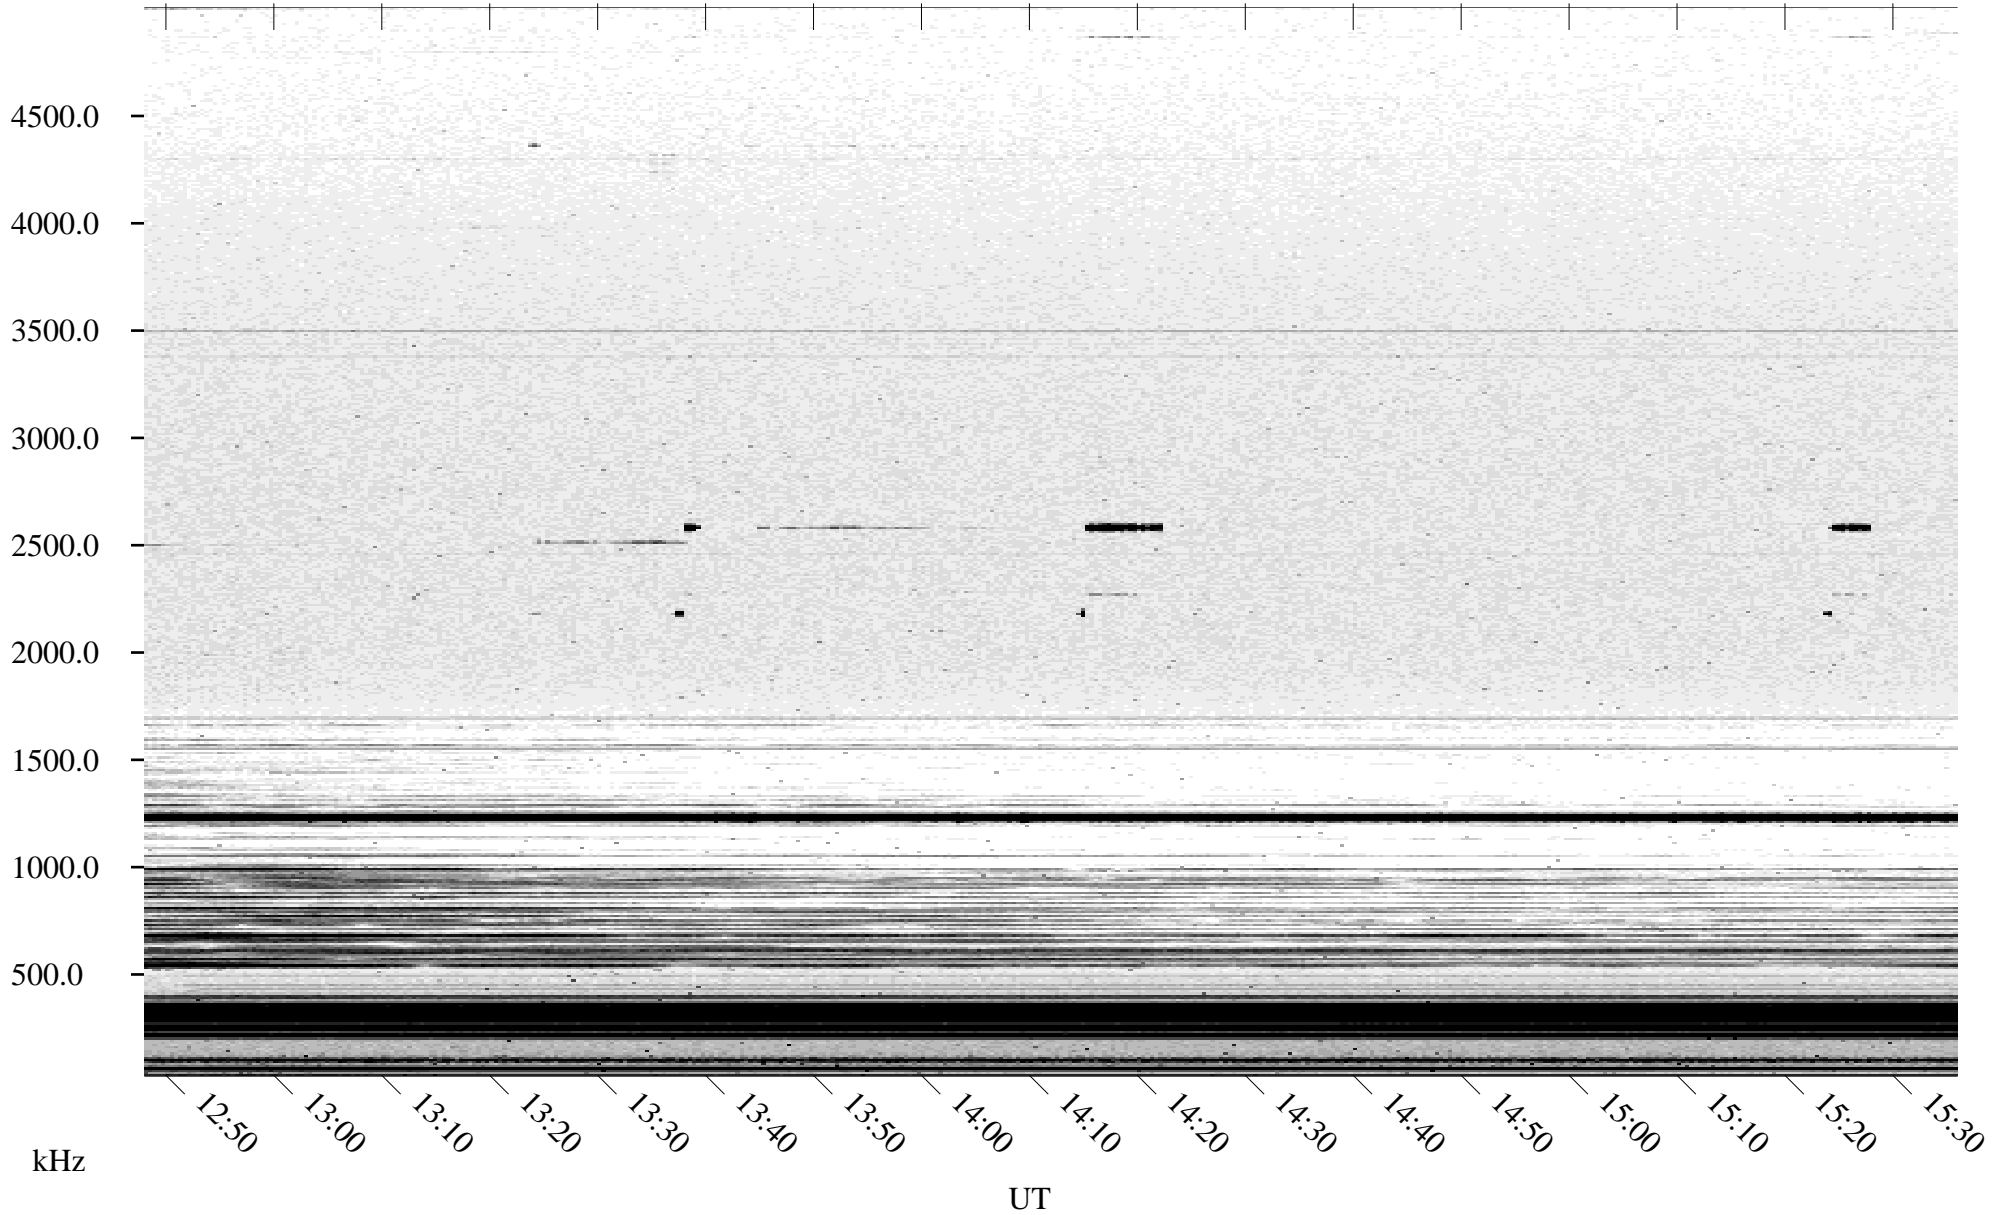

10/14/2004 Churchill, Manitoba

Linear Scale Black = 161 White = 15

ch04288l.r00m max_12

Page 1

10/14/2004 Churchill, Manitoba

Linear Scale Black = 161 White = 15

ch04288l.r00m max_12

Page 2

10/15/2004 Churchill, Manitoba

Linear Scale Black = 161 White = 15

ch04288l.r00m max_12

Page 3

10/15/2004 Churchill, Manitoba

Linear Scale Black = 161 White = 15

ch04288l.r00m max_12

Page 4

10/15/2004 Churchill, Manitoba

Linear Scale Black = 161 White = 15

ch04288l.r00m max_12

10/15/2004 Churchill, Manitoba

Linear Scale Black = 161 White = 15

ch04288l.r00m max_12

Page 6

10/15/2004 Churchill, Manitoba

Linear Scale Black = 161 White = 15

ch04288l.r00m max_12

Page 7

10/15/2004 Churchill, Manitoba

Linear Scale Black = 161 White = 15

ch04288l.r00m max_12

Page 8