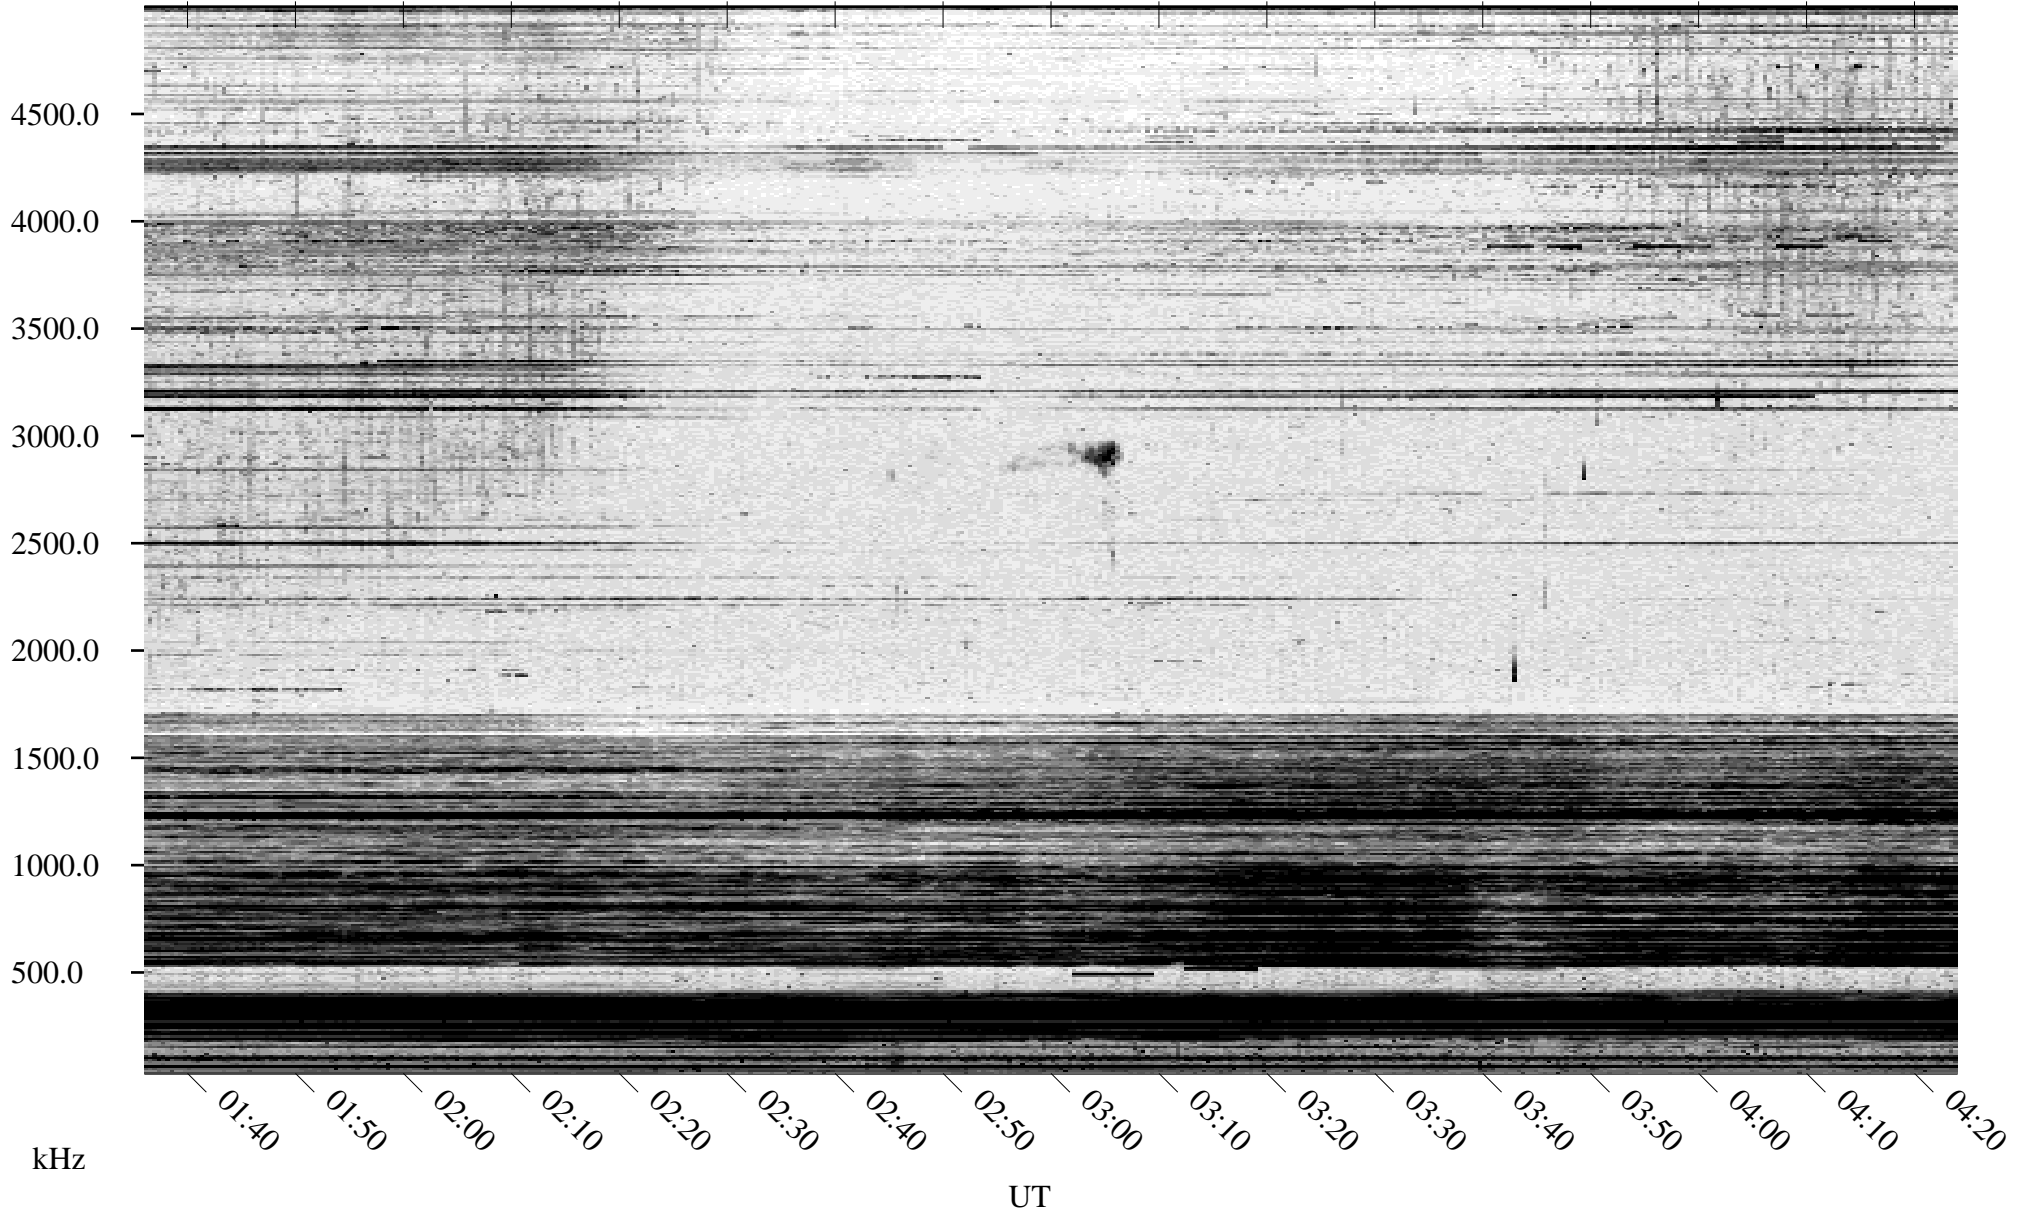

10/14/2004 Churchill, Manitoba

Linear Scale Black = 161 White = 15

ch04288l.r00m max_12

Page 1

10/14/2004 Churchill, Manitoba

Linear Scale Black = 161 White = 15

ch04288l.r00m max_12

Page 2

10/15/2004 Churchill, Manitoba

Linear Scale Black = 161 White = 15

ch04288l.r00m max_12

Page 3

10/15/2004 Churchill, Manitoba

Linear Scale Black = 161 White = 15

ch04288l.r00m max_12

Page 4

10/15/2004 Churchill, Manitoba

Linear Scale Black = 161 White = 15

ch04288l.r00m max_12

10/15/2004 Churchill, Manitoba

Linear Scale Black = 161 White = 15

ch04288l.r00m max_12

Page 6

10/15/2004 Churchill, Manitoba

Linear Scale Black = 161 White = 15

ch04288l.r00m max_12

Page 7

10/15/2004 Churchill, Manitoba

Linear Scale Black = 161 White = 15

ch04288l.r00m max_12

Page 8