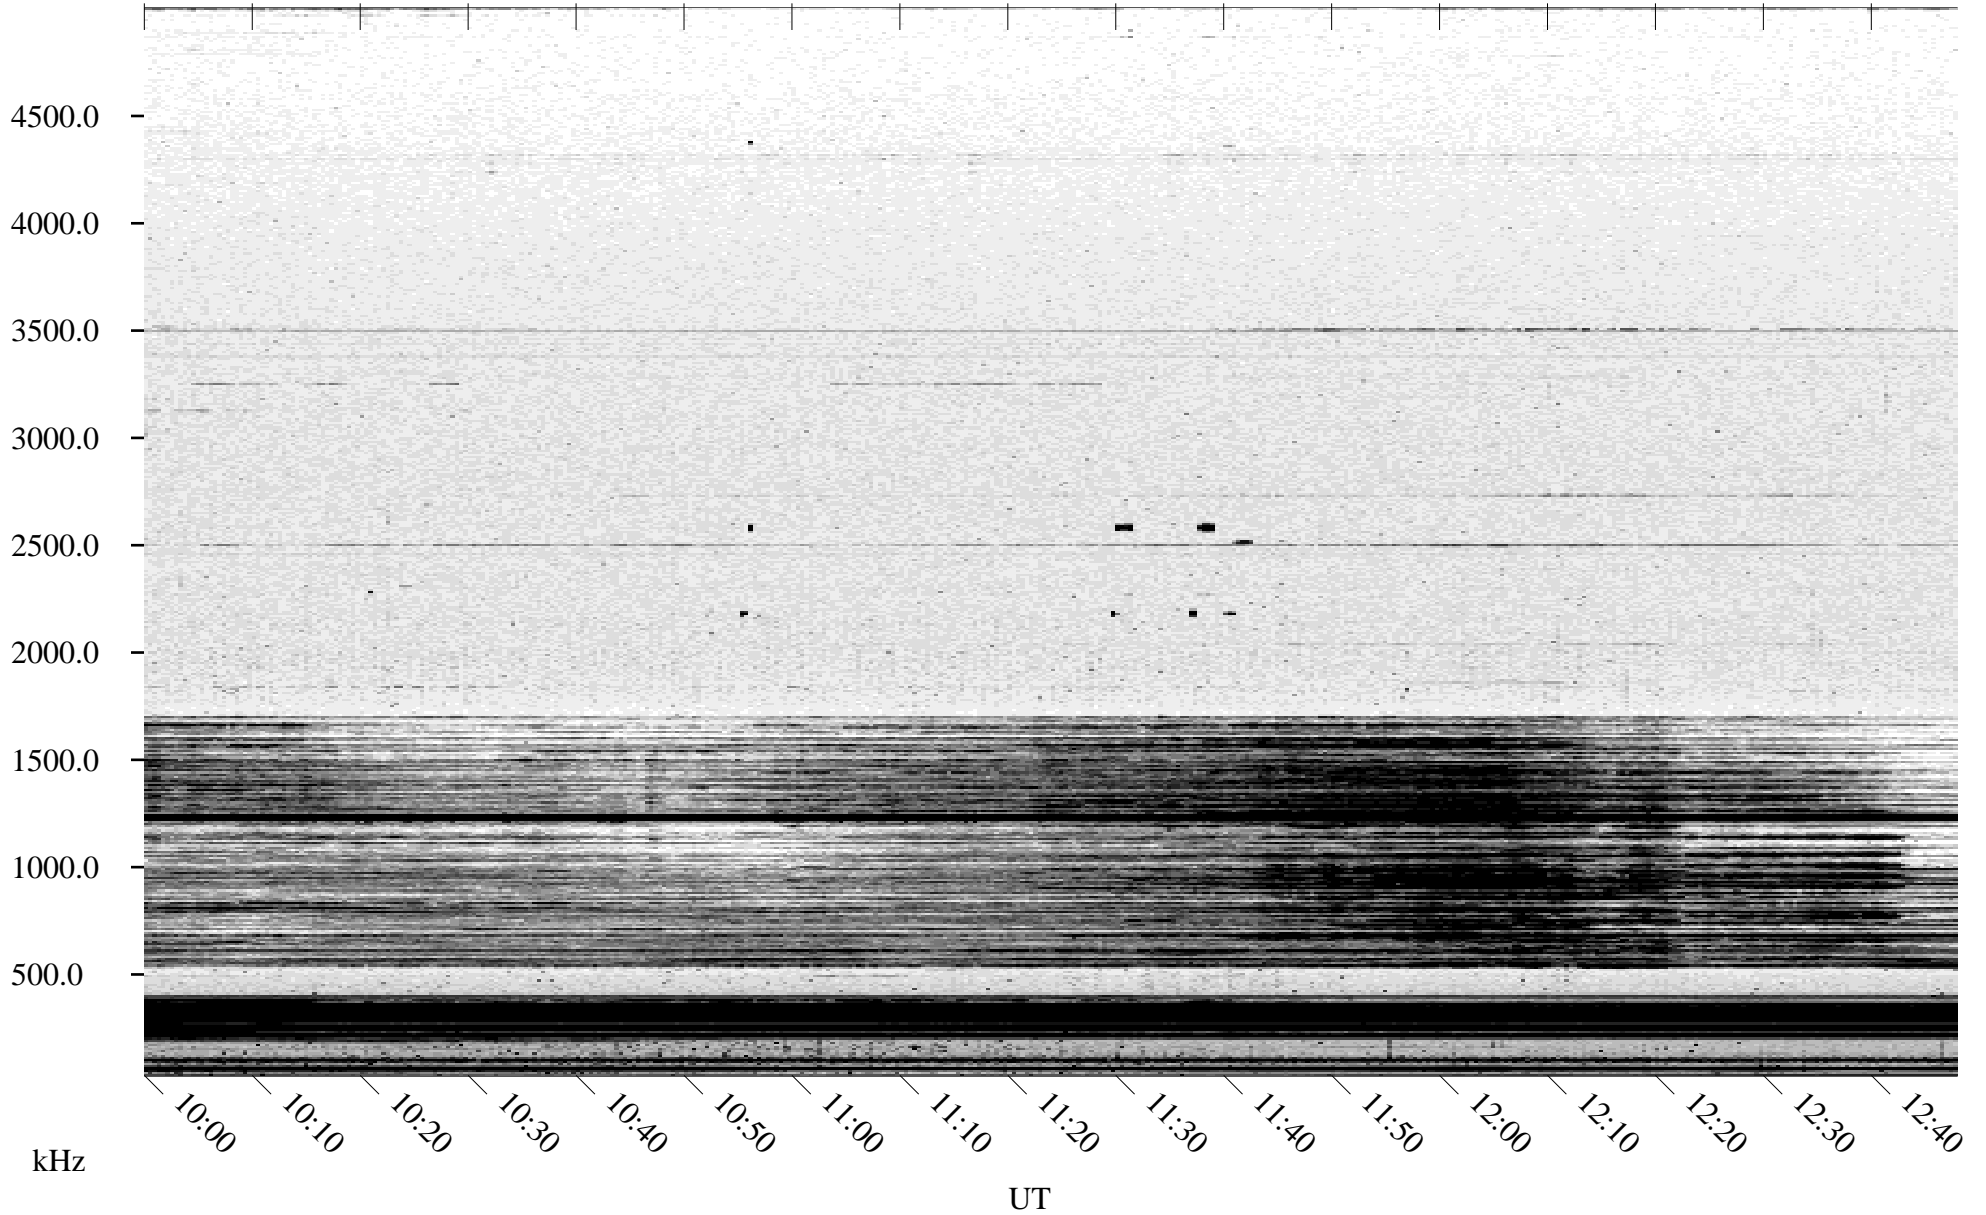

10/14/2004 Churchill, Manitoba

Linear Scale Black = 161 White = 15

ch04288l.r00m max_12

Page 1

10/14/2004 Churchill, Manitoba

Linear Scale Black = 161 White = 15

ch04288l.r00m max_12

Page 2

10/15/2004 Churchill, Manitoba

Linear Scale Black = 161 White = 15

ch04288l.r00m max_12

Page 3

10/15/2004 Churchill, Manitoba

Linear Scale Black = 161 White = 15

ch04288l.r00m max_12

Page 4

10/15/2004 Churchill, Manitoba

Linear Scale Black = 161 White = 15

ch04288l.r00m max_12

10/15/2004 Churchill, Manitoba

Linear Scale Black = 161 White = 15

ch04288l.r00m max_12

Page 6

10/15/2004 Churchill, Manitoba

Linear Scale Black = 161 White = 15

ch04288l.r00m max_12

Page 7

10/15/2004 Churchill, Manitoba

Linear Scale Black = 161 White = 15

ch04288l.r00m max_12

Page 8