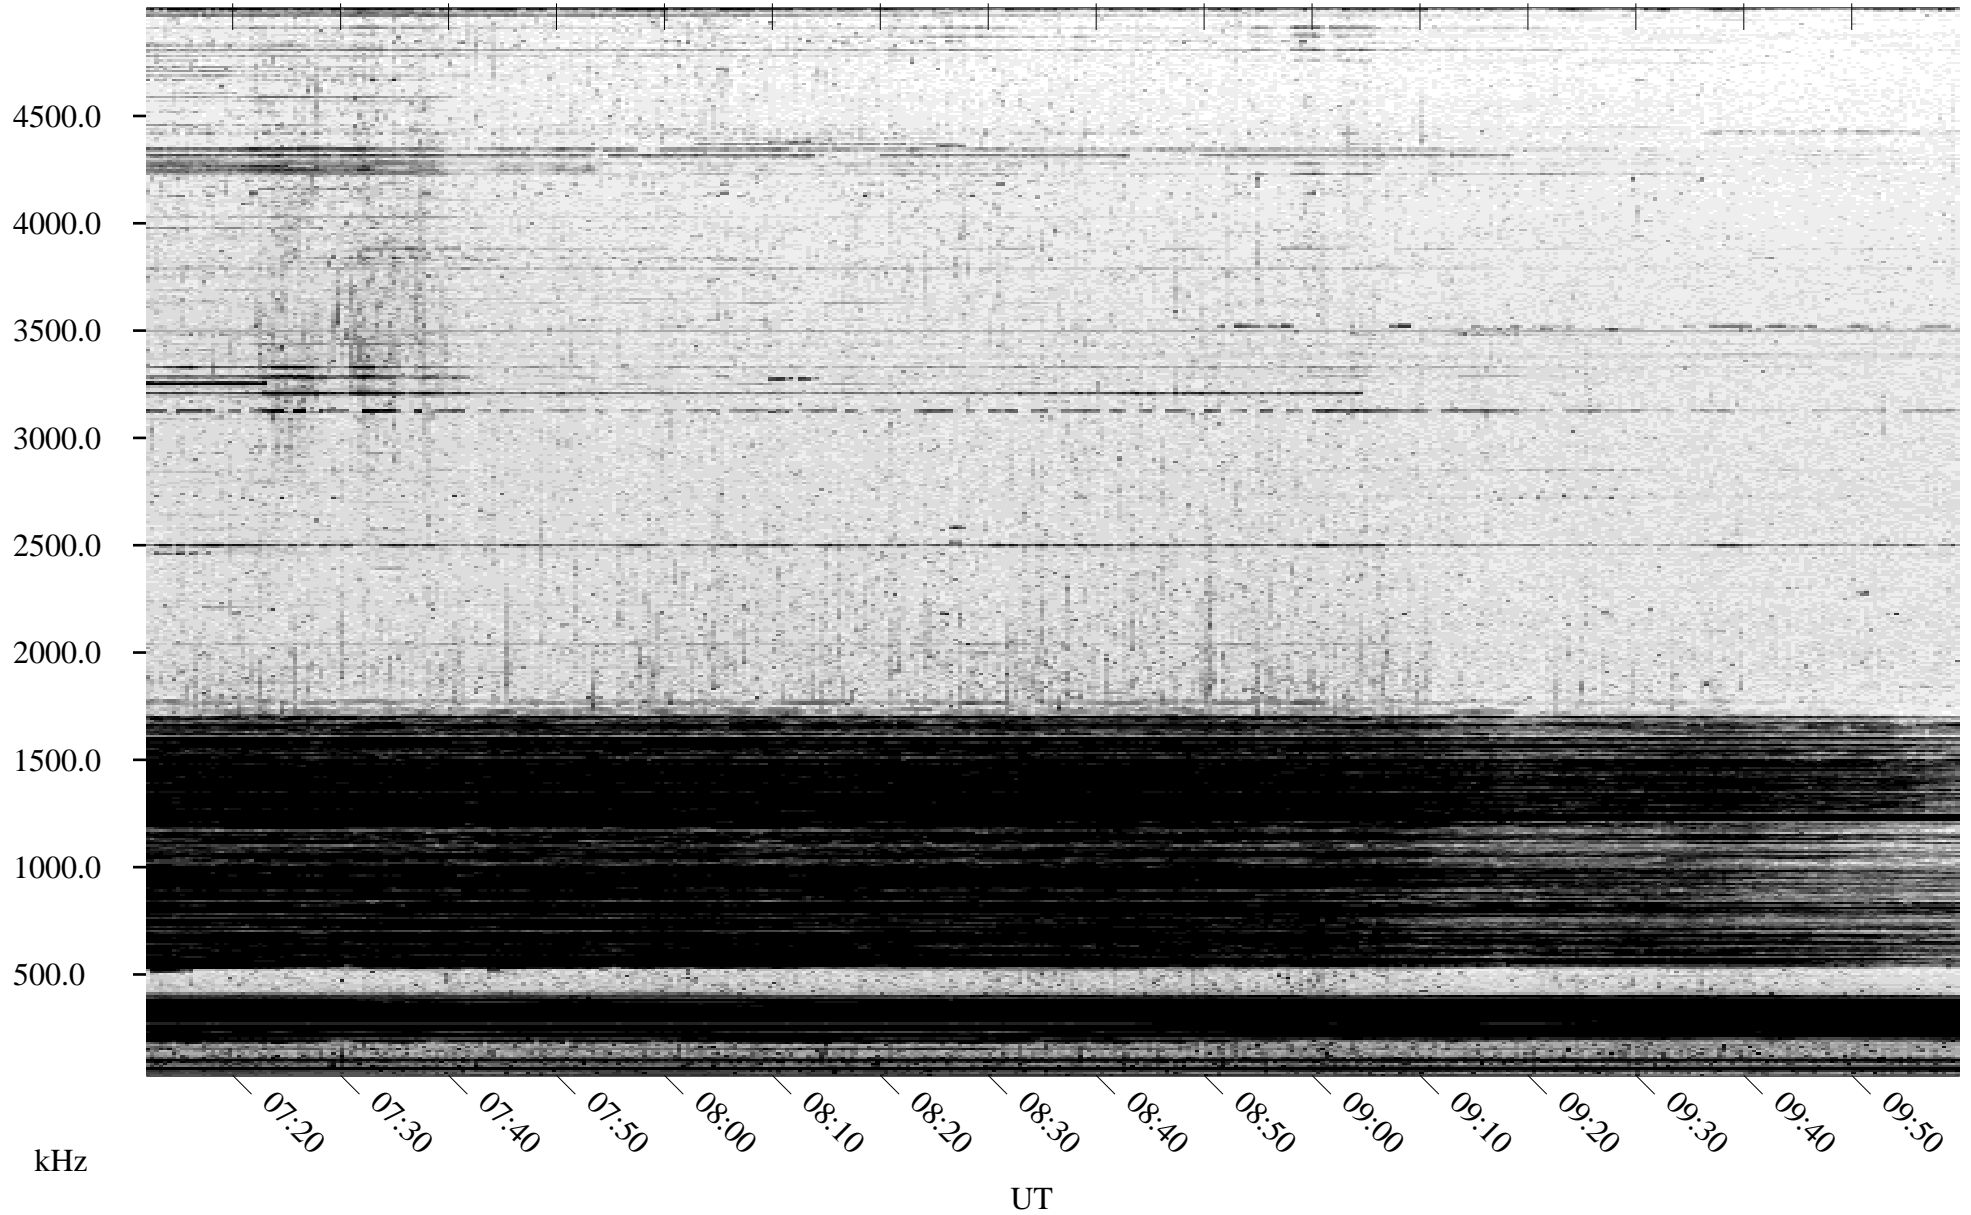

10/14/2004 Churchill, Manitoba

Linear Scale Black = 161 White = 15

ch04288l.r00m max_12

Page 1

10/14/2004 Churchill, Manitoba

Linear Scale Black = 161 White = 15

ch04288l.r00m max_12

Page 2

10/15/2004 Churchill, Manitoba

Linear Scale Black = 161 White = 15

ch04288l.r00m max_12

Page 3

10/15/2004 Churchill, Manitoba

Linear Scale Black = 161 White = 15

ch04288l.r00m max_12

Page 4

10/15/2004 Churchill, Manitoba

Linear Scale Black = 161 White = 15

ch04288l.r00m max_12

10/15/2004 Churchill, Manitoba

Linear Scale Black = 161 White = 15

ch04288l.r00m max_12

Page 6

10/15/2004 Churchill, Manitoba

Linear Scale Black = 161 White = 15

ch04288l.r00m max_12

Page 7

10/15/2004 Churchill, Manitoba

Linear Scale Black = 161 White = 15

ch04288l.r00m max_12

Page 8