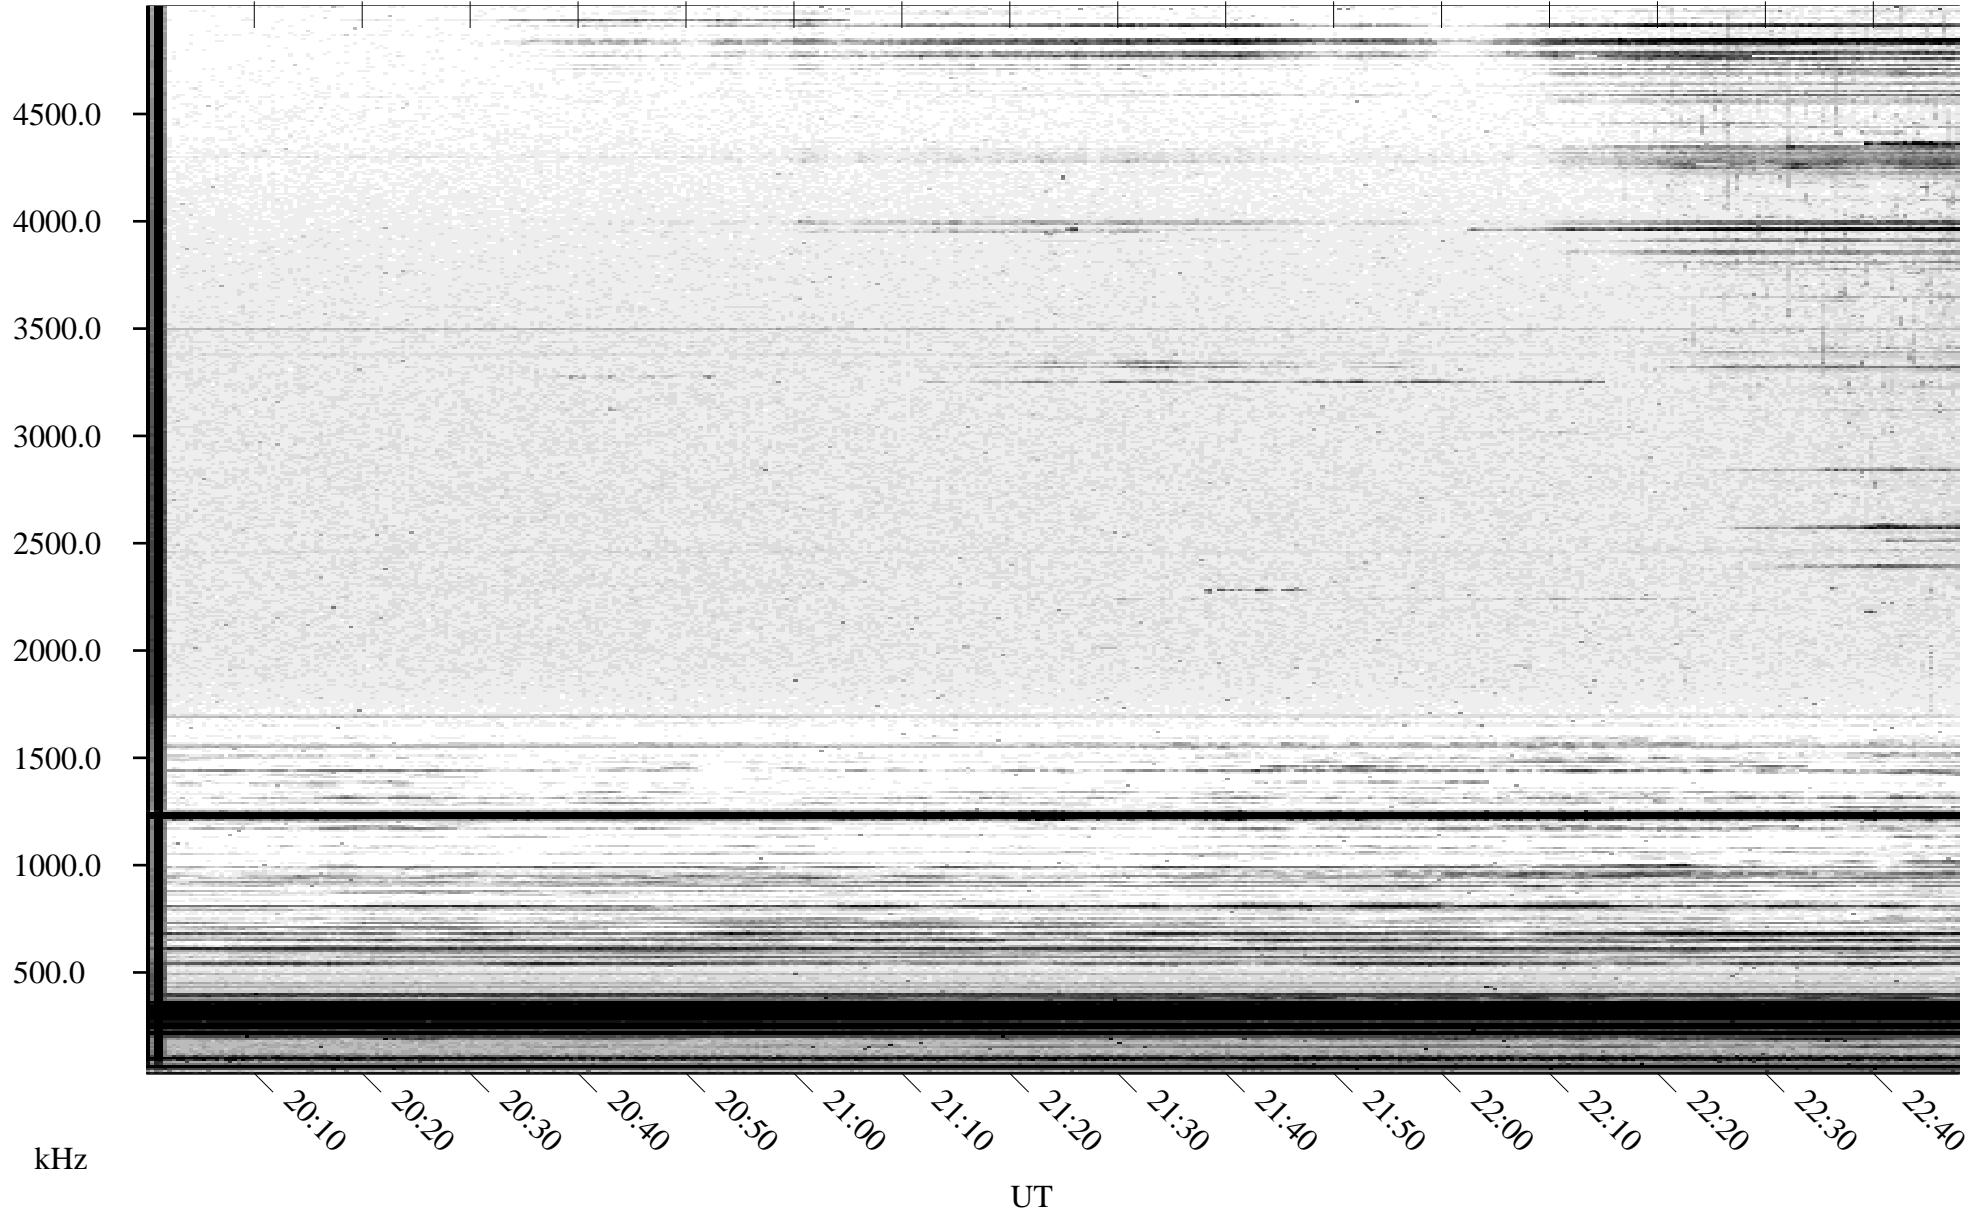

10/15/2004 Churchill, Manitoba

Linear Scale Black = 161 White = 15

ch04289l.r00m max_12

Page 1

10/15/2004 Churchill, Manitoba

Linear Scale Black = 161 White = 15

ch04289l.r00m max_12

Page 2

10/16/2004 Churchill, Manitoba

Linear Scale Black = 161 White = 15

ch04289l.r00m max_12

Page 3

10/16/2004 Churchill, Manitoba

Linear Scale Black = 161 White = 15

ch04289l.r00m max_12

Page 4

10/16/2004 Churchill, Manitoba

Linear Scale Black = 161 White = 15

ch04289l.r00m max_12

Page 5

10/16/2004 Churchill, Manitoba

Linear Scale Black = 161 White = 15

ch04289l.r00m max_12

Page 6

10/16/2004 Churchill, Manitoba

Linear Scale Black = 161 White = 15

ch04289l.r00m max_12

Page 7

10/16/2004 Churchill, Manitoba

Linear Scale Black = 161 White = 15

ch04289l.r00m max_12