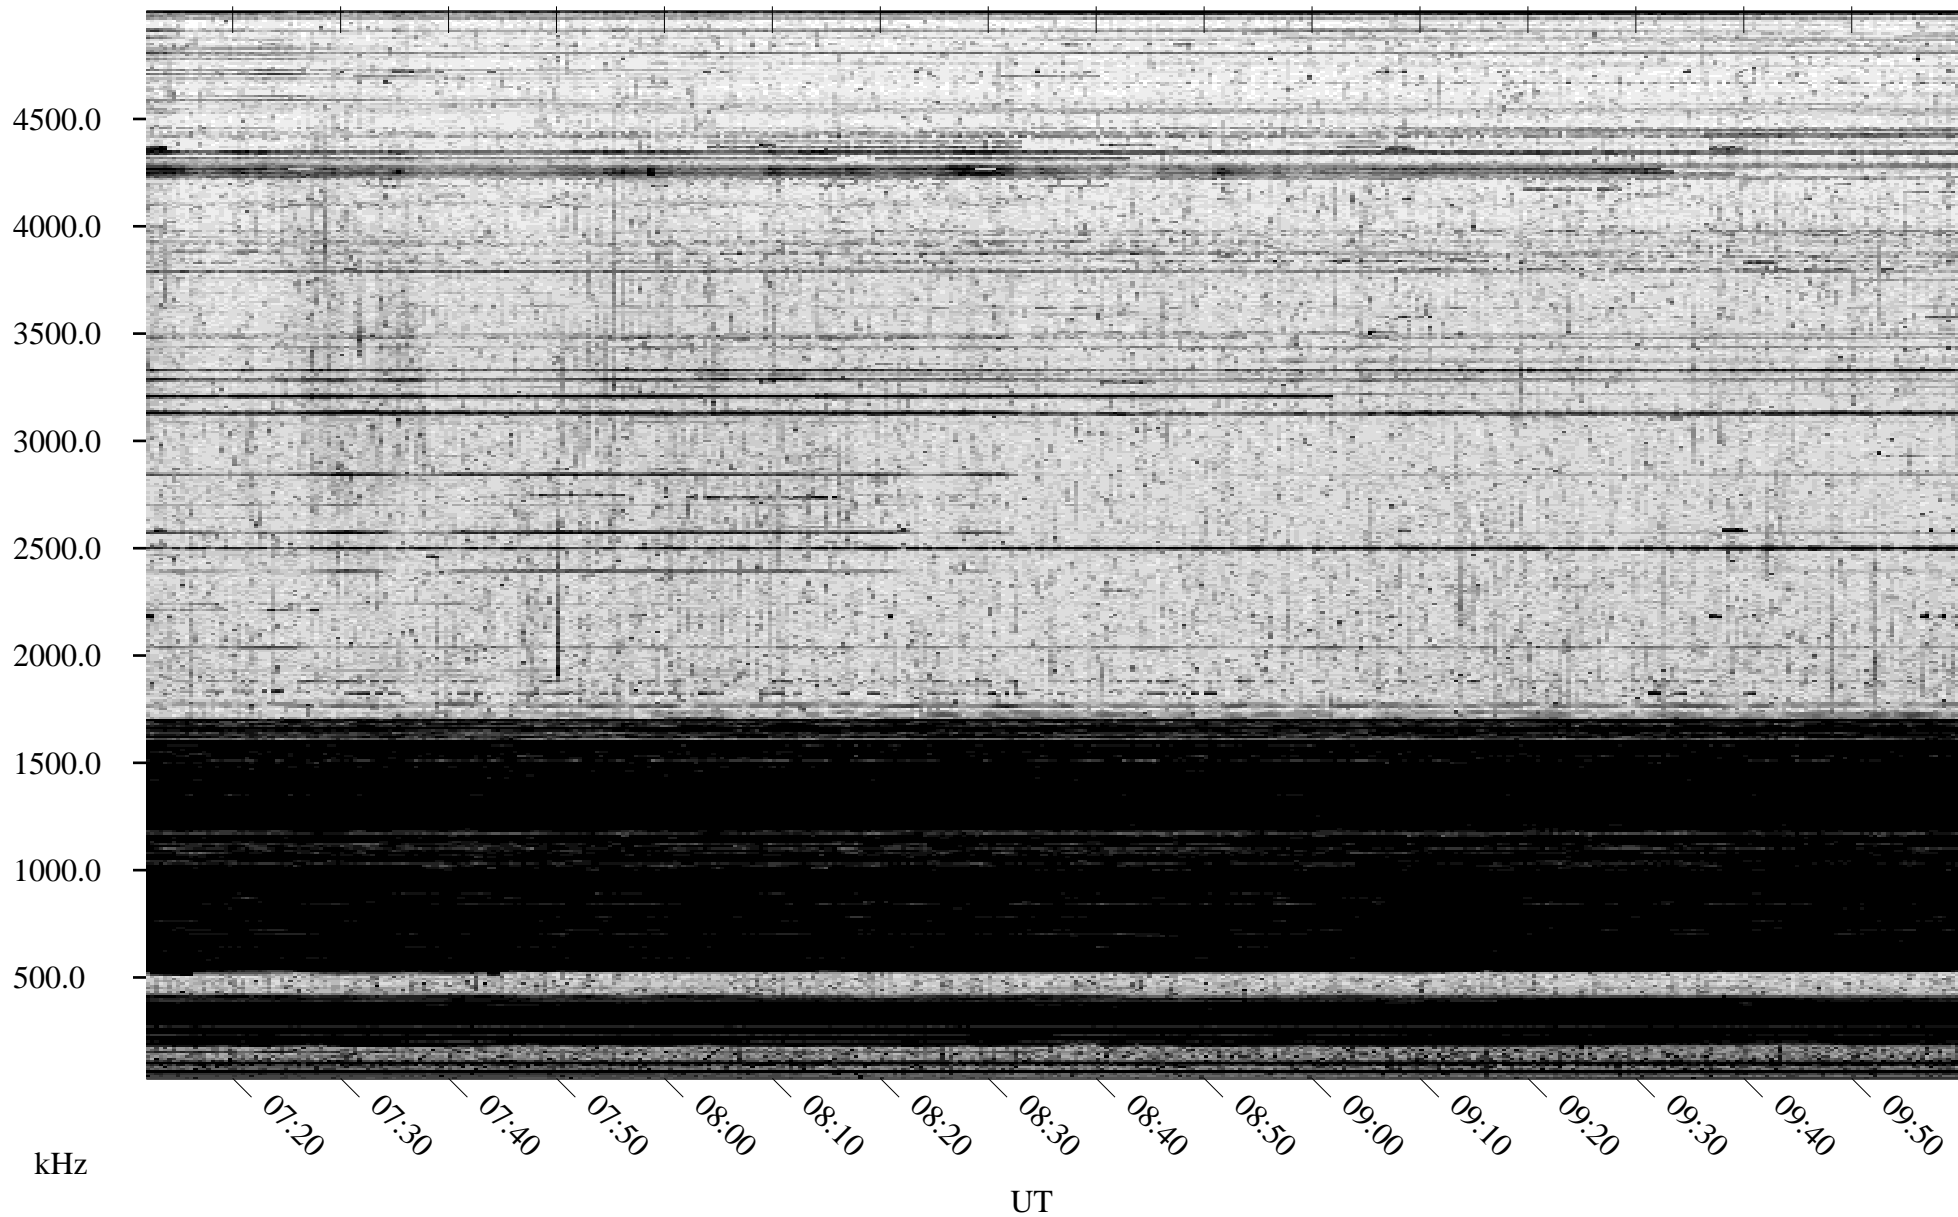

10/15/2004 Churchill, Manitoba

Linear Scale Black = 161 White = 15

ch04289l.r00m max_12

Page 1

10/15/2004 Churchill, Manitoba

Linear Scale Black = 161 White = 15

ch04289l.r00m max_12

Page 2

10/16/2004 Churchill, Manitoba

Linear Scale Black = 161 White = 15

ch04289l.r00m max_12

Page 3

10/16/2004 Churchill, Manitoba

Linear Scale Black = 161 White = 15

ch04289l.r00m max_12

Page 4

10/16/2004 Churchill, Manitoba

Linear Scale Black = 161 White = 15

ch04289l.r00m max_12

Page 5

10/16/2004 Churchill, Manitoba

Linear Scale Black = 161 White = 15

ch04289l.r00m max_12

Page 6

10/16/2004 Churchill, Manitoba

Linear Scale Black = 161 White = 15

ch04289l.r00m max_12

Page 7

10/16/2004 Churchill, Manitoba

Linear Scale Black = 161 White = 15

ch04289l.r00m max_12