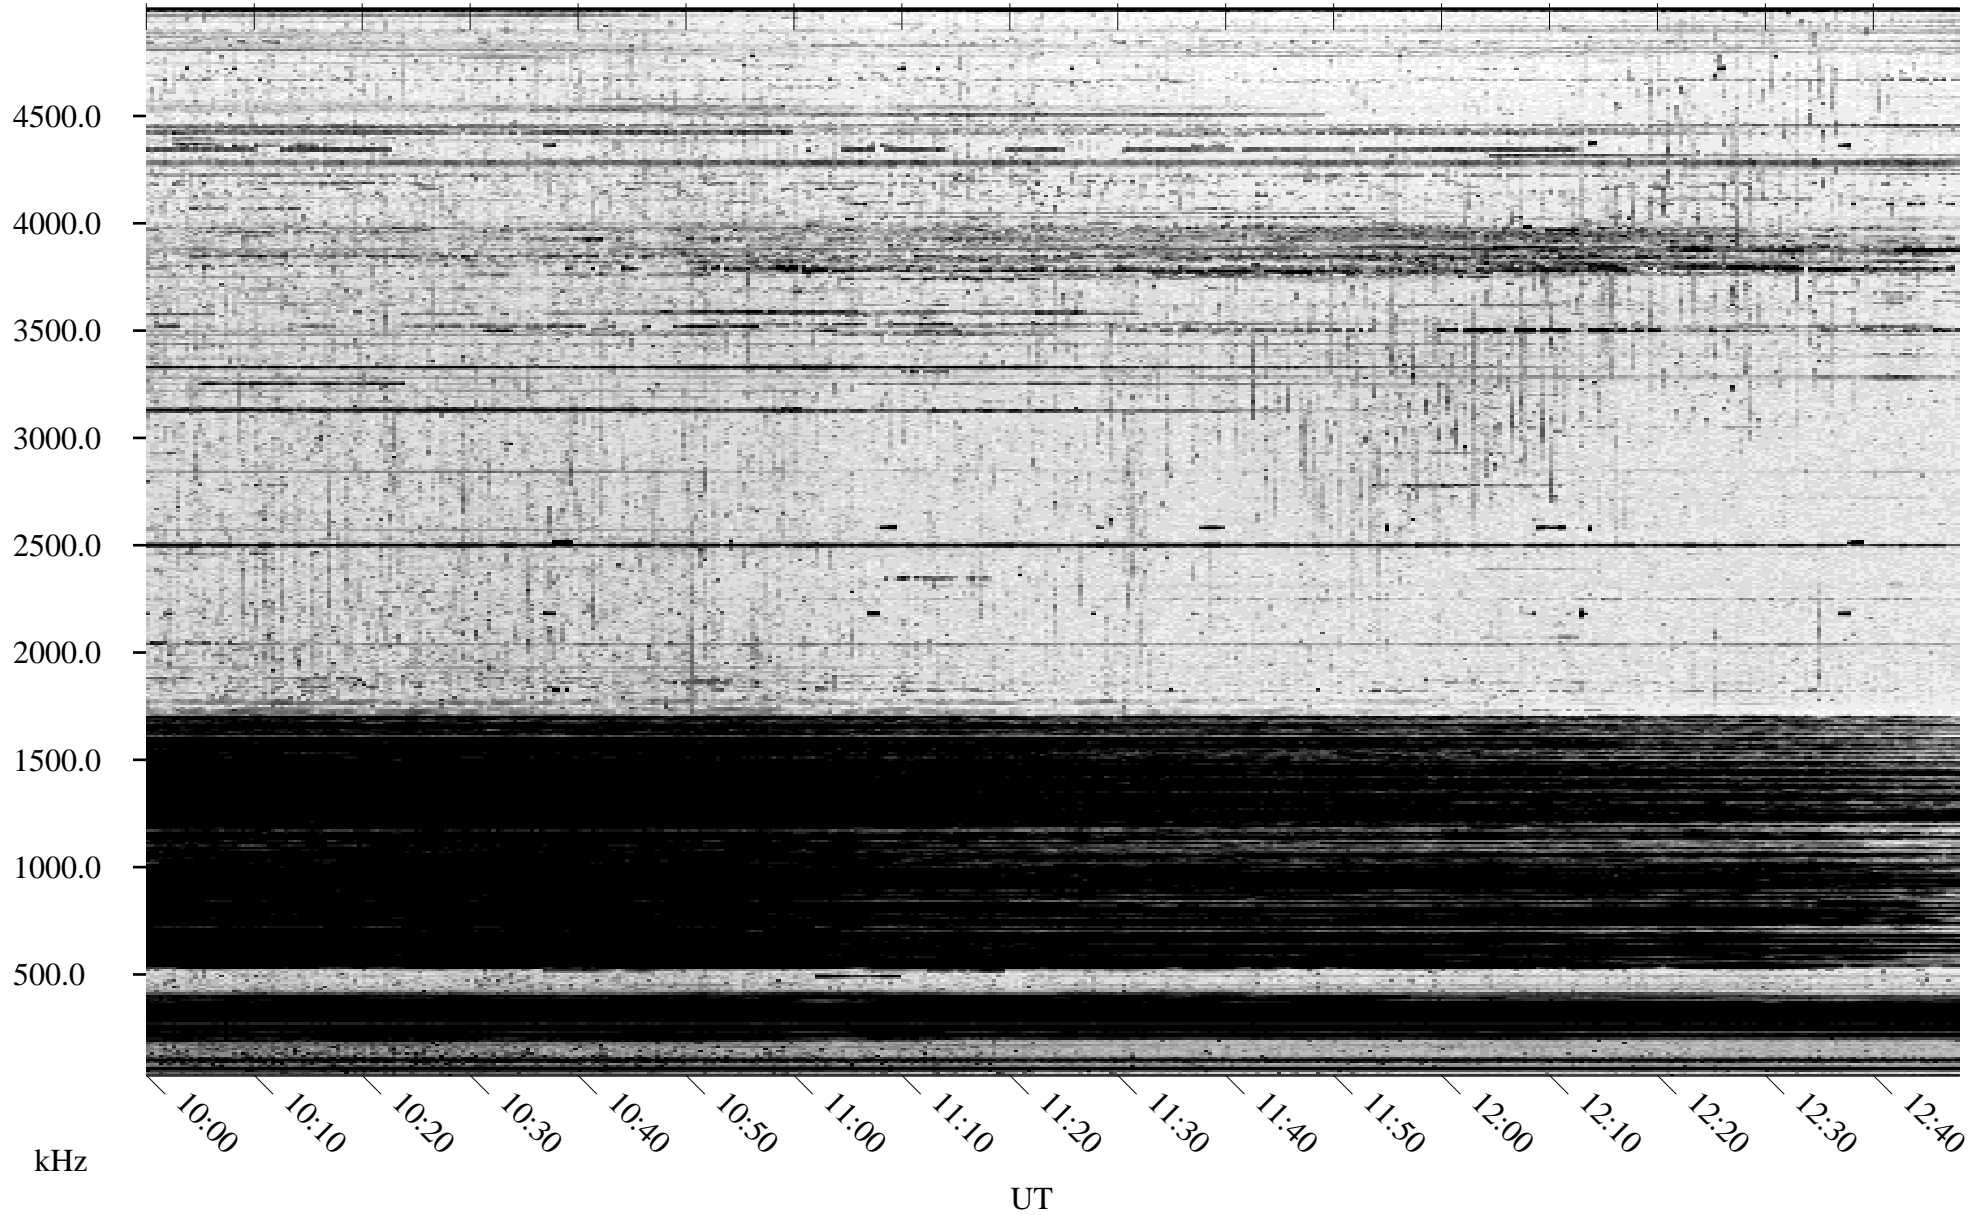

10/15/2004 Churchill, Manitoba

Linear Scale Black = 161 White = 15

ch04289l.r00m max_12

Page 1

10/15/2004 Churchill, Manitoba

Linear Scale Black = 161 White = 15

ch04289l.r00m max_12

Page 2

10/16/2004 Churchill, Manitoba

Linear Scale Black = 161 White = 15

ch04289l.r00m max_12

Page 3

10/16/2004 Churchill, Manitoba

Linear Scale Black = 161 White = 15

ch04289l.r00m max_12

Page 4

10/16/2004 Churchill, Manitoba

Linear Scale Black = 161 White = 15

ch04289l.r00m max_12

Page 5

10/16/2004 Churchill, Manitoba

Linear Scale Black = 161 White = 15

ch04289l.r00m max_12

Page 6

10/16/2004 Churchill, Manitoba

Linear Scale Black = 161 White = 15

ch04289l.r00m max_12

Page 7

10/16/2004 Churchill, Manitoba

Linear Scale Black = 161 White = 15

ch04289l.r00m max_12