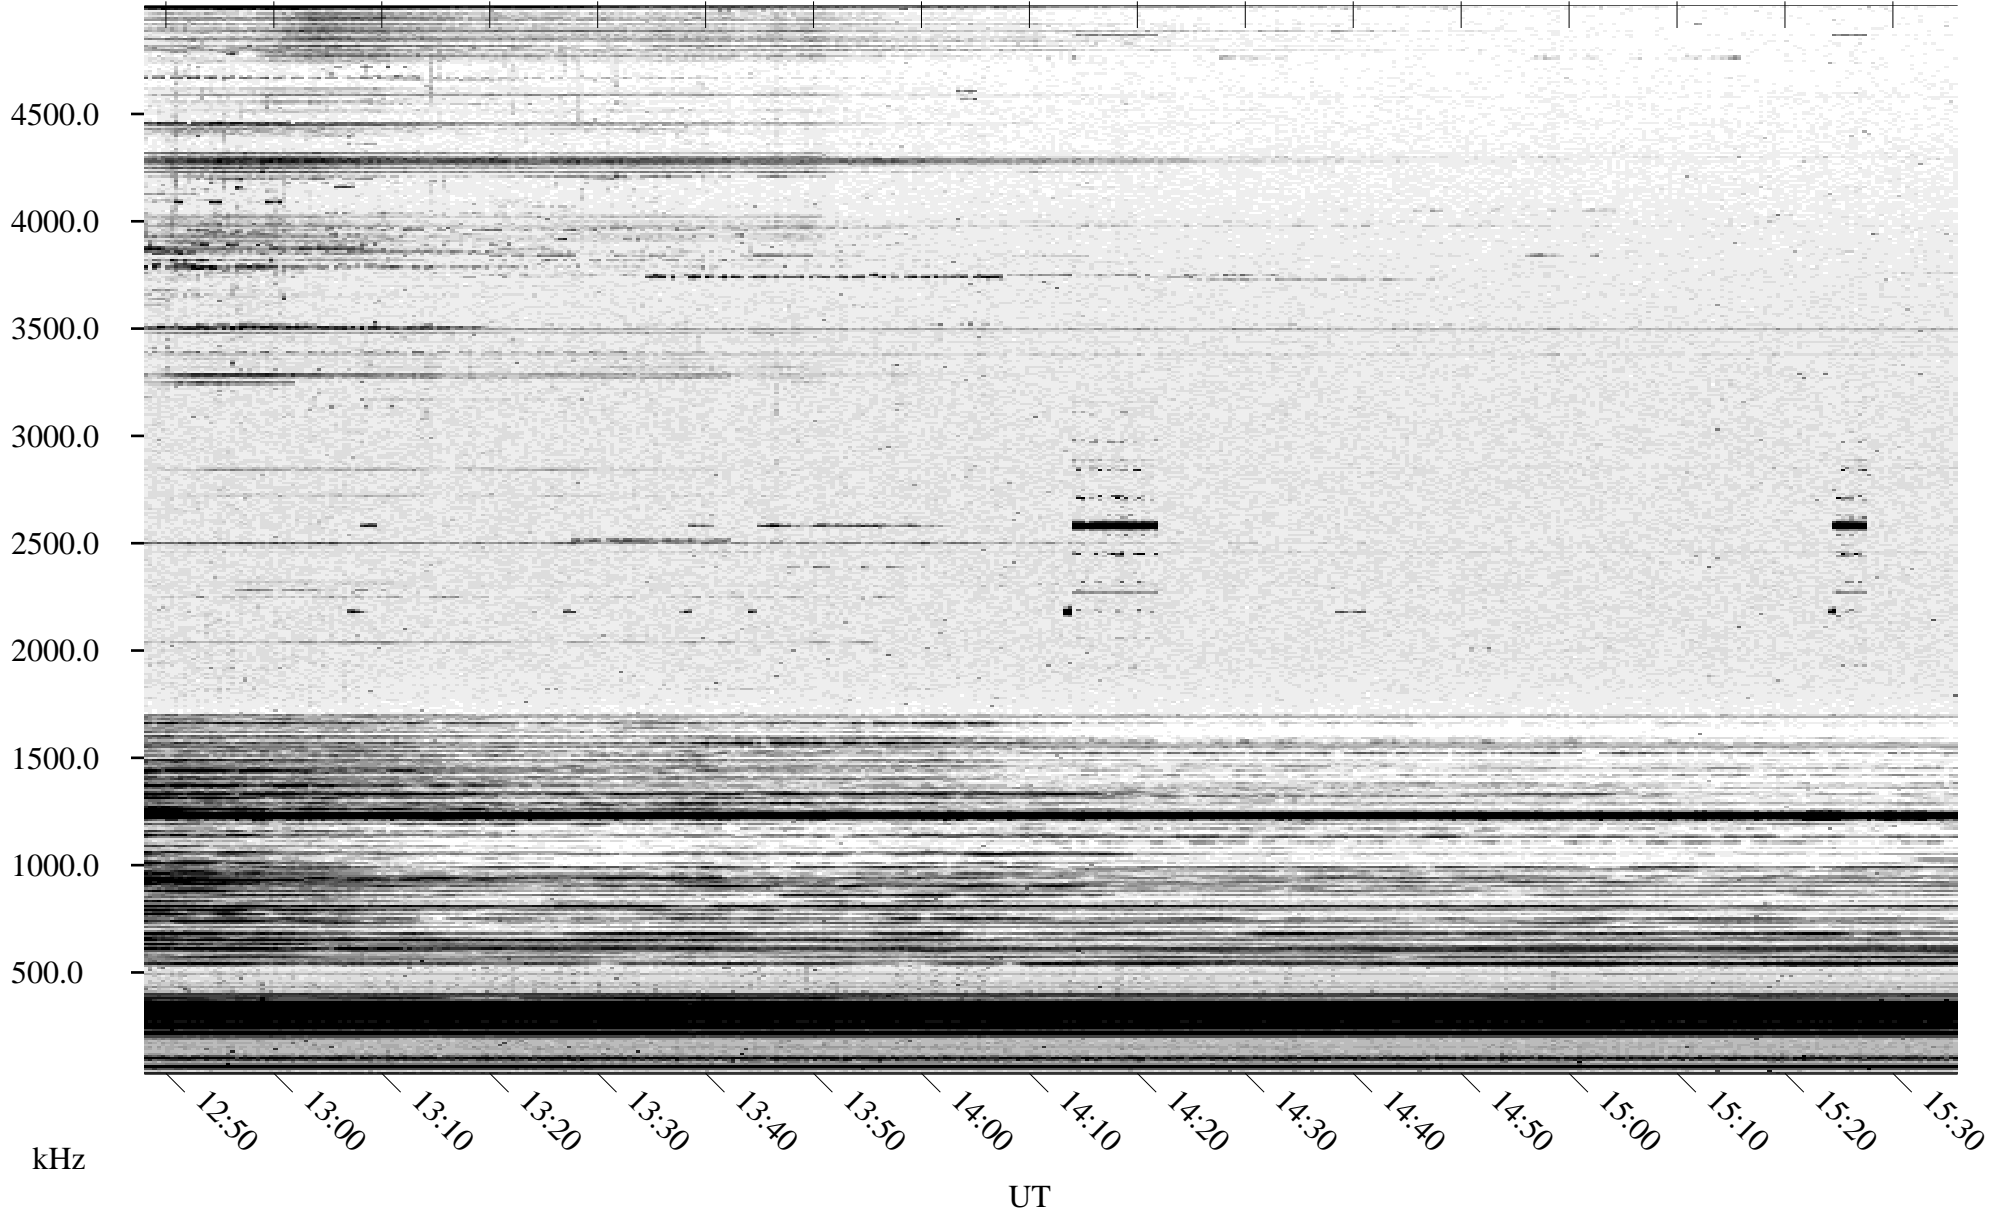

10/15/2004 Churchill, Manitoba

Linear Scale Black = 161 White = 15

ch04289l.r00m max_12

Page 1

10/15/2004 Churchill, Manitoba

Linear Scale Black = 161 White = 15

ch04289l.r00m max_12

Page 2

10/16/2004 Churchill, Manitoba

Linear Scale Black = 161 White = 15

ch04289l.r00m max_12

Page 3

10/16/2004 Churchill, Manitoba

Linear Scale Black = 161 White = 15

ch04289l.r00m max_12

Page 4

10/16/2004 Churchill, Manitoba

Linear Scale Black = 161 White = 15

ch04289l.r00m max_12

Page 5

10/16/2004 Churchill, Manitoba

Linear Scale Black = 161 White = 15

ch04289l.r00m max_12

Page 6

10/16/2004 Churchill, Manitoba

Linear Scale Black = 161 White = 15

ch04289l.r00m max_12

Page 7

10/16/2004 Churchill, Manitoba

Linear Scale Black = 161 White = 15

ch04289l.r00m max_12