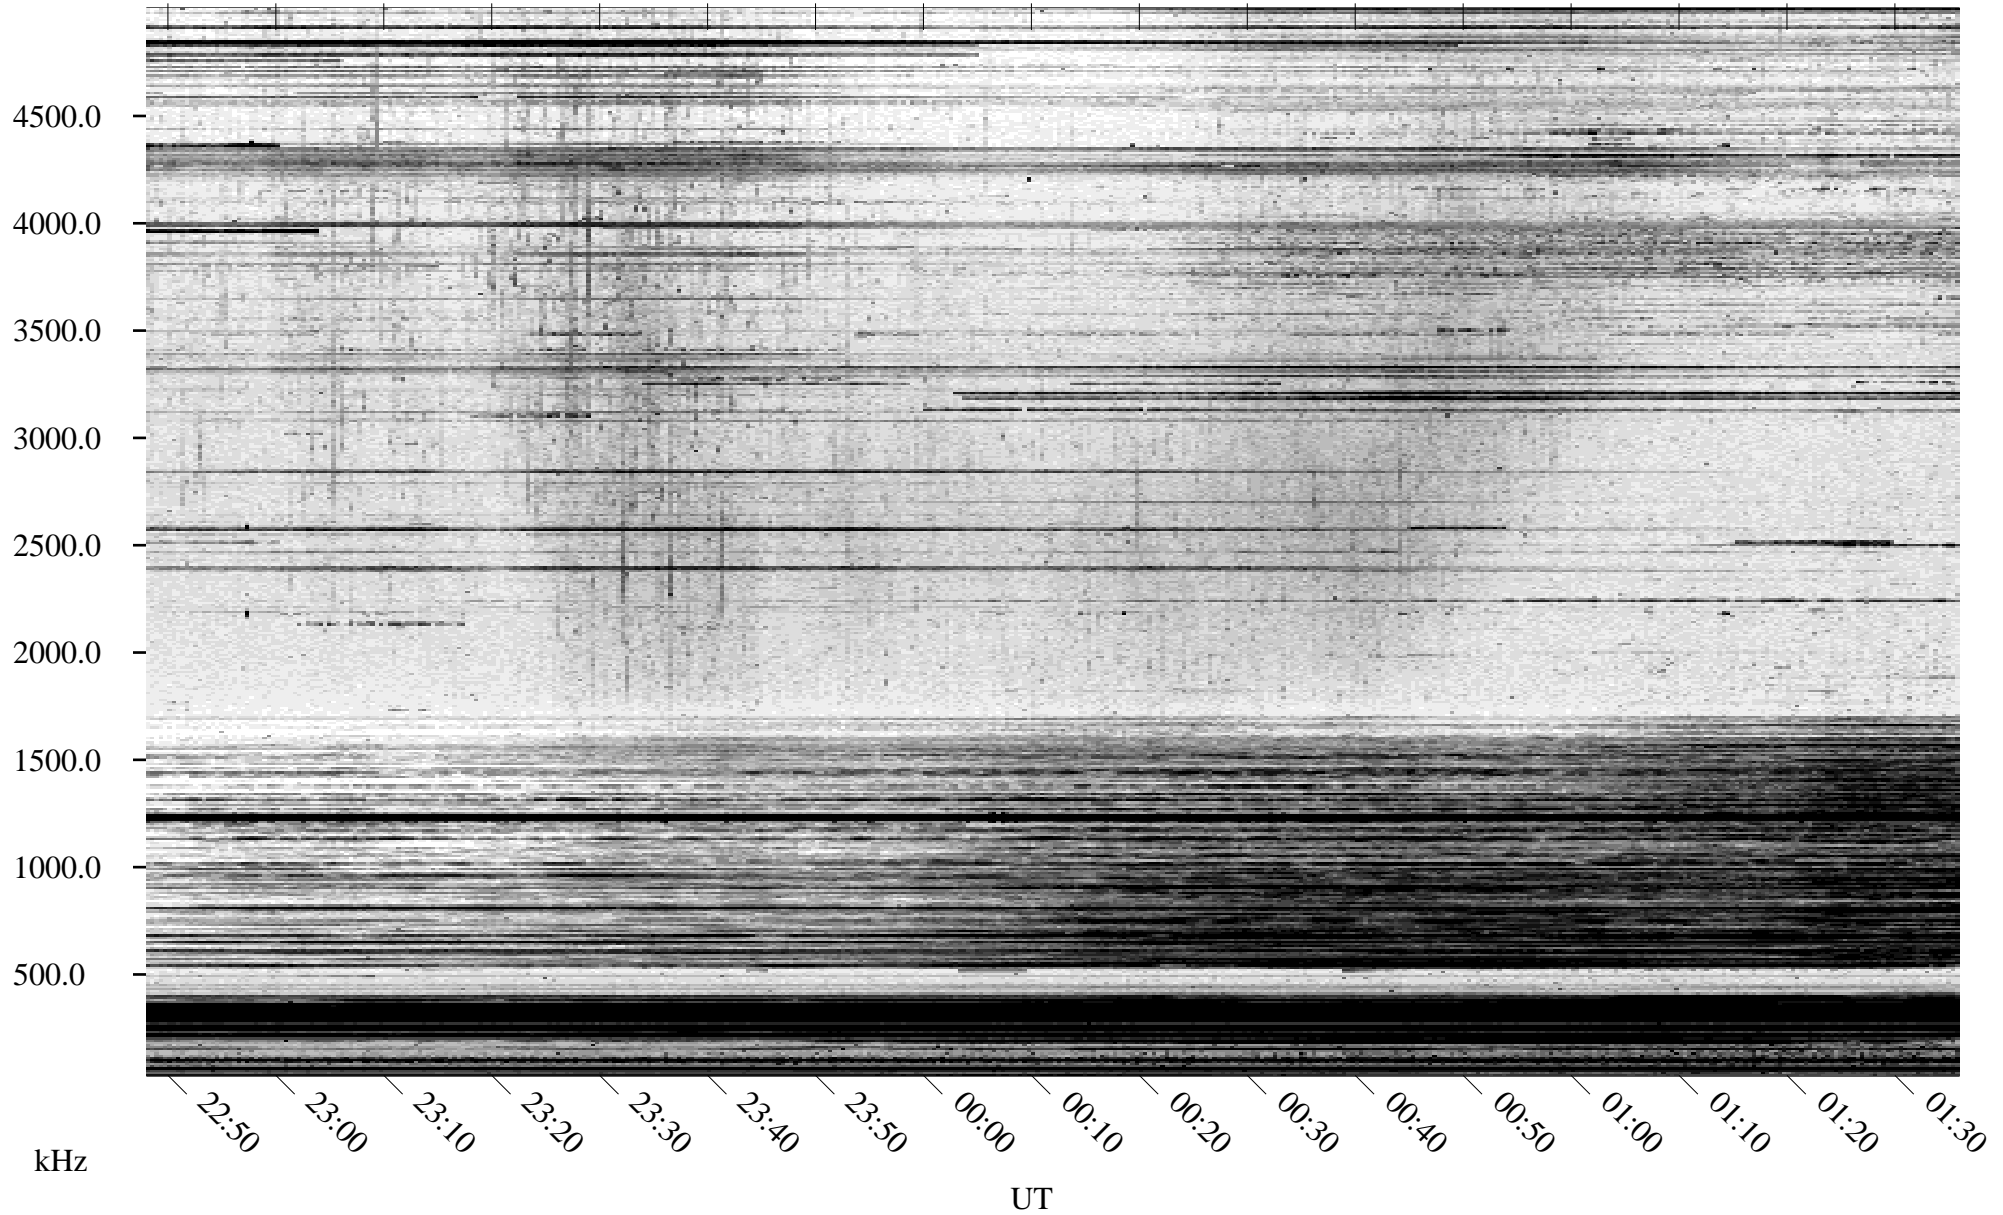

10/15/2004 Churchill, Manitoba

Linear Scale Black = 161 White = 15

ch04289l.r00m max_12

Page 1

10/15/2004 Churchill, Manitoba

Linear Scale Black = 161 White = 15

ch04289l.r00m max_12

Page 2

10/16/2004 Churchill, Manitoba

Linear Scale Black = 161 White = 15

ch04289l.r00m max_12

Page 3

10/16/2004 Churchill, Manitoba

Linear Scale Black = 161 White = 15

ch04289l.r00m max_12

Page 4

10/16/2004 Churchill, Manitoba

Linear Scale Black = 161 White = 15

ch04289l.r00m max_12

Page 5

10/16/2004 Churchill, Manitoba

Linear Scale Black = 161 White = 15

ch04289l.r00m max_12

Page 6

10/16/2004 Churchill, Manitoba

Linear Scale Black = 161 White = 15

ch04289l.r00m max_12

Page 7

10/16/2004 Churchill, Manitoba

Linear Scale Black = 161 White = 15

ch04289l.r00m max_12