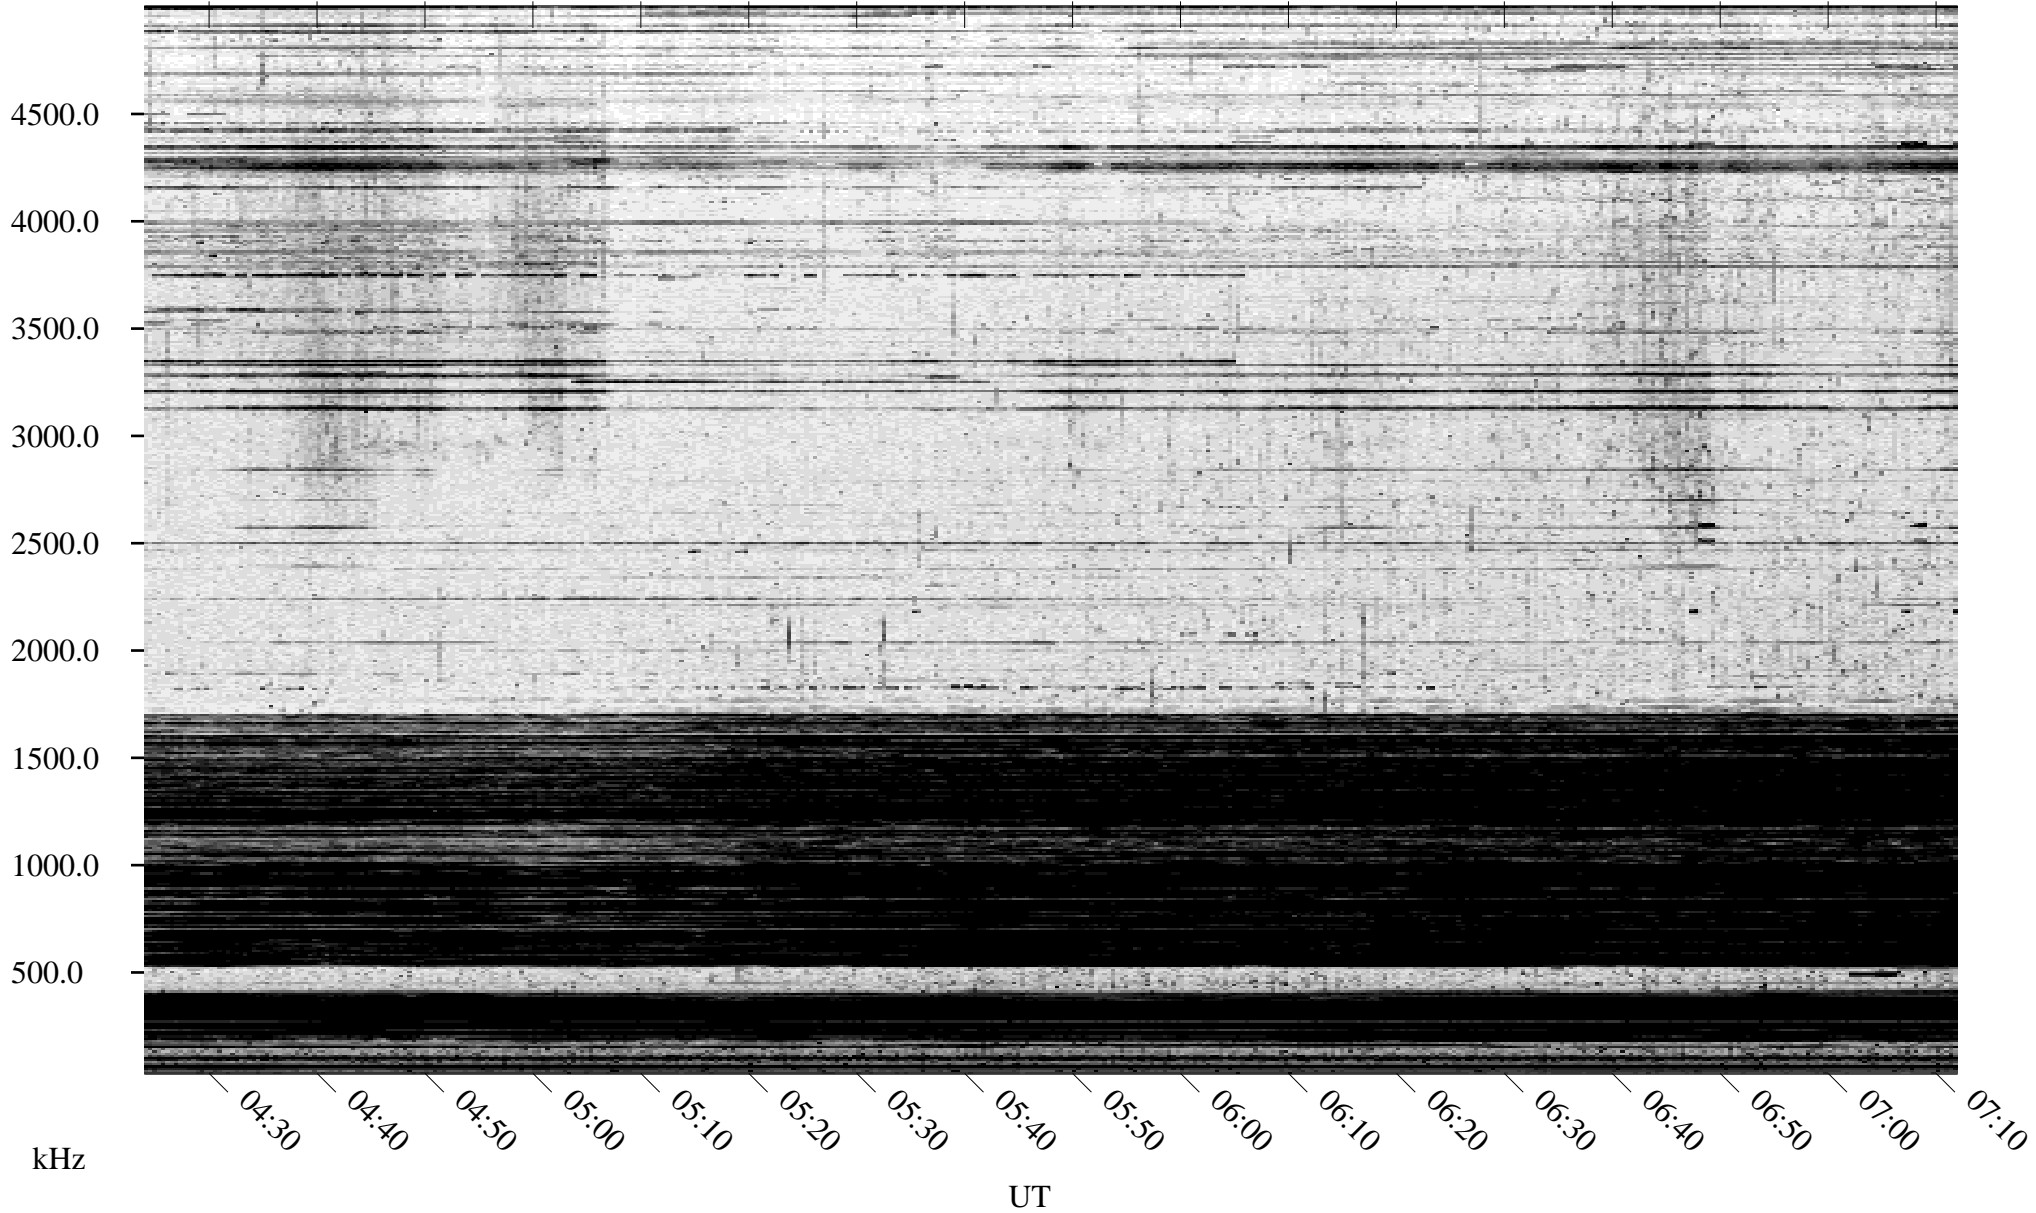

10/15/2004 Churchill, Manitoba

Linear Scale Black = 161 White = 15

ch04289l.r00m max_12

Page 1

10/15/2004 Churchill, Manitoba

Linear Scale Black = 161 White = 15

ch04289l.r00m max_12

Page 2

10/16/2004 Churchill, Manitoba

Linear Scale Black = 161 White = 15

ch04289l.r00m max_12

Page 3

10/16/2004 Churchill, Manitoba

Linear Scale Black = 161 White = 15

ch04289l.r00m max_12

Page 4

10/16/2004 Churchill, Manitoba

Linear Scale Black = 161 White = 15

ch04289l.r00m max_12

Page 5

10/16/2004 Churchill, Manitoba

Linear Scale Black = 161 White = 15

ch04289l.r00m max_12

Page 6

10/16/2004 Churchill, Manitoba

Linear Scale Black = 161 White = 15

ch04289l.r00m max_12

Page 7

10/16/2004 Churchill, Manitoba

Linear Scale Black = 161 White = 15

ch04289l.r00m max_12