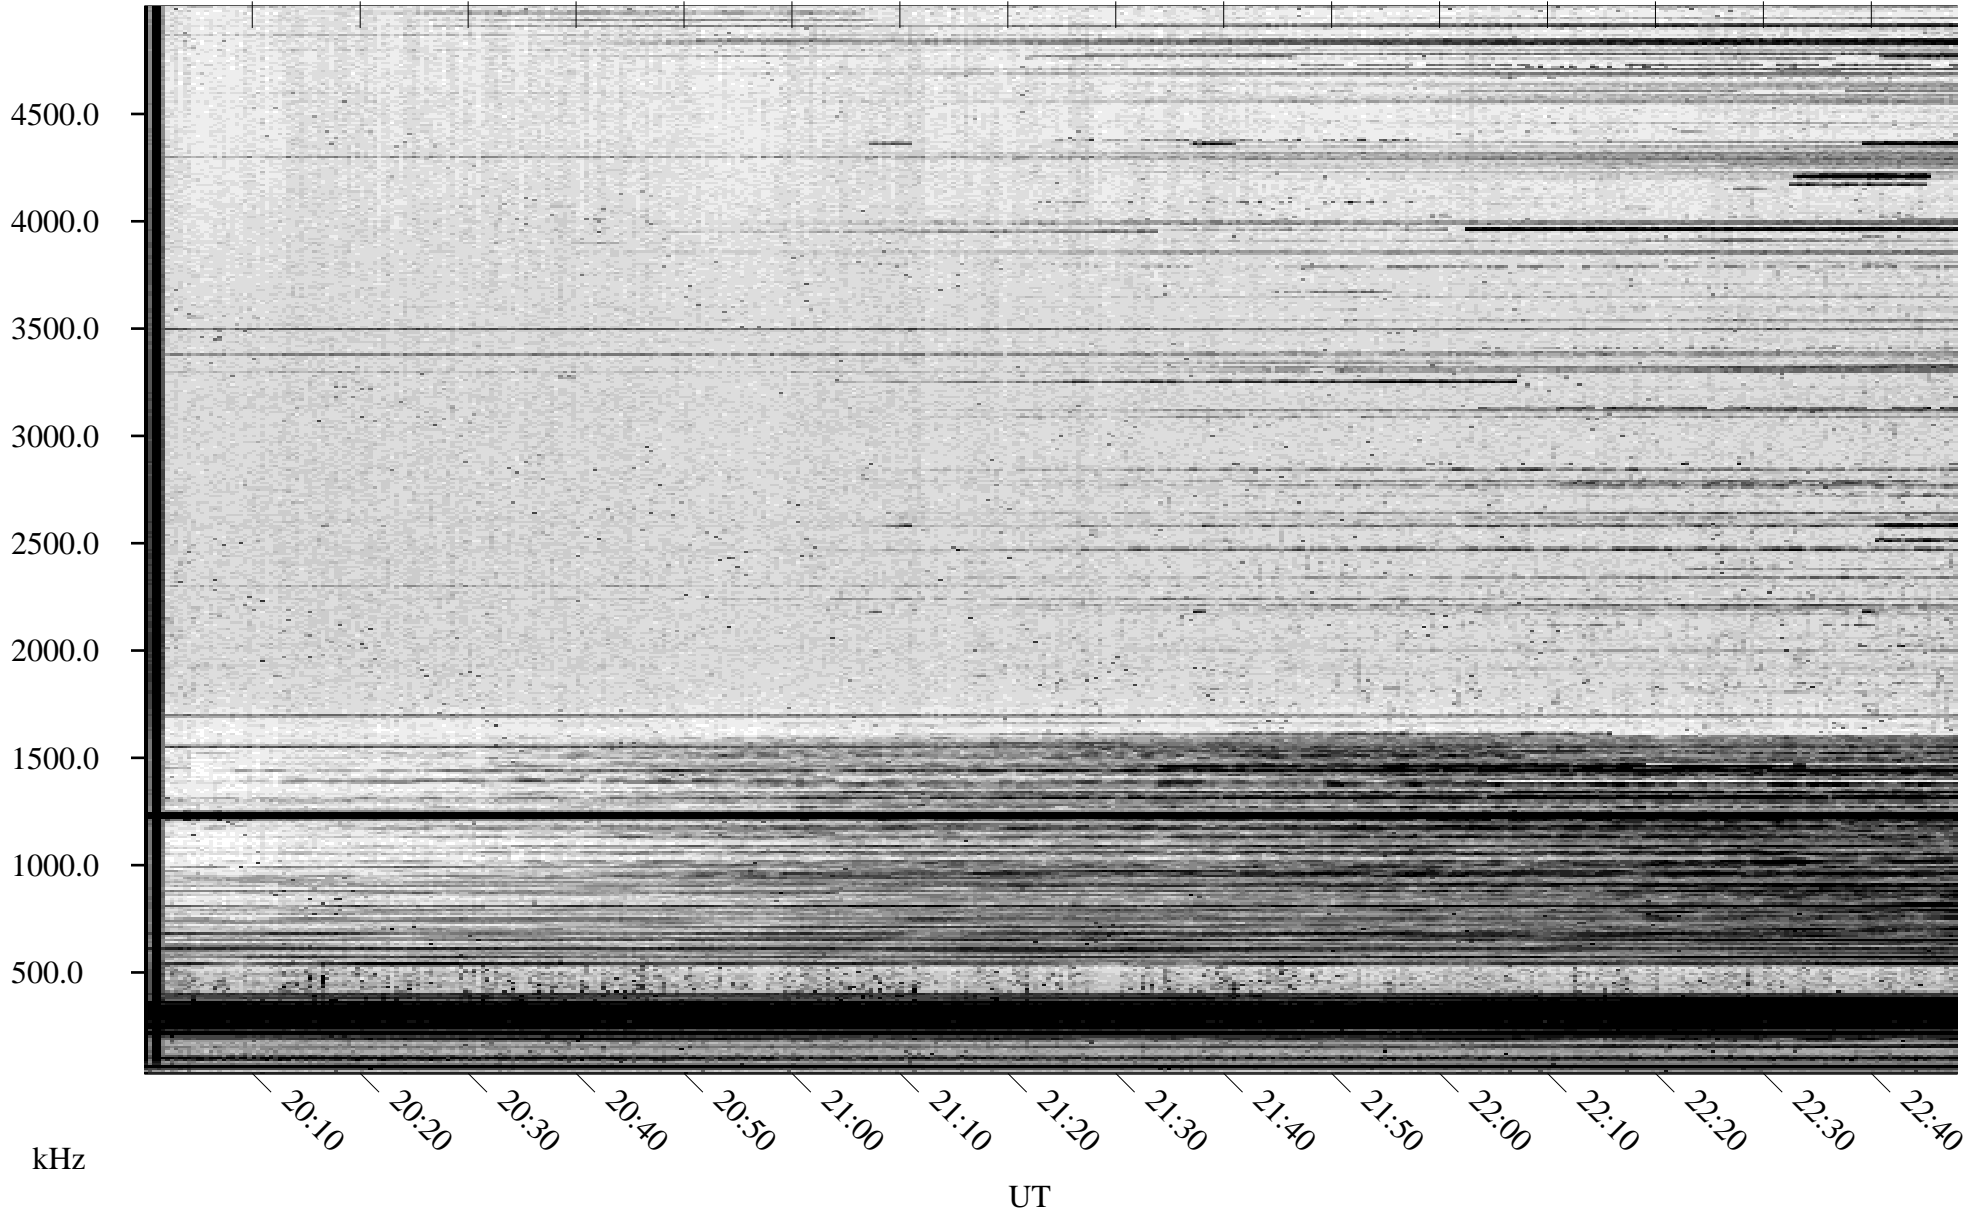

10/17/2004 Churchill, Manitoba

Linear Scale Black = 161 White = 15

ch042911.r00m max_12

Page 1

10/17/2004 Churchill, Manitoba

Linear Scale Black = 161 White = 15

ch042911.r00m max_12

Page 2

10/18/2004 Churchill, Manitoba

Linear Scale Black = 161 White = 15

ch042911.r00m max_12

Page 3

10/18/2004 Churchill, Manitoba

Linear Scale Black = 161 White = 15

ch042911.r00m max_12

Page 4

10/18/2004 Churchill, Manitoba

Linear Scale Black = 161 White = 15

ch042911.r00m max_12

Page 5

10/18/2004 Churchill, Manitoba

Linear Scale Black = 161 White = 15

ch042911.r00m max_12

Page 6

10/18/2004 Churchill, Manitoba

Linear Scale Black = 161 White = 15

ch042911.r00m max_12

Page 7

10/18/2004 Churchill, Manitoba

Linear Scale Black = 161 White = 15

ch042911.r00m max_12

Page 8