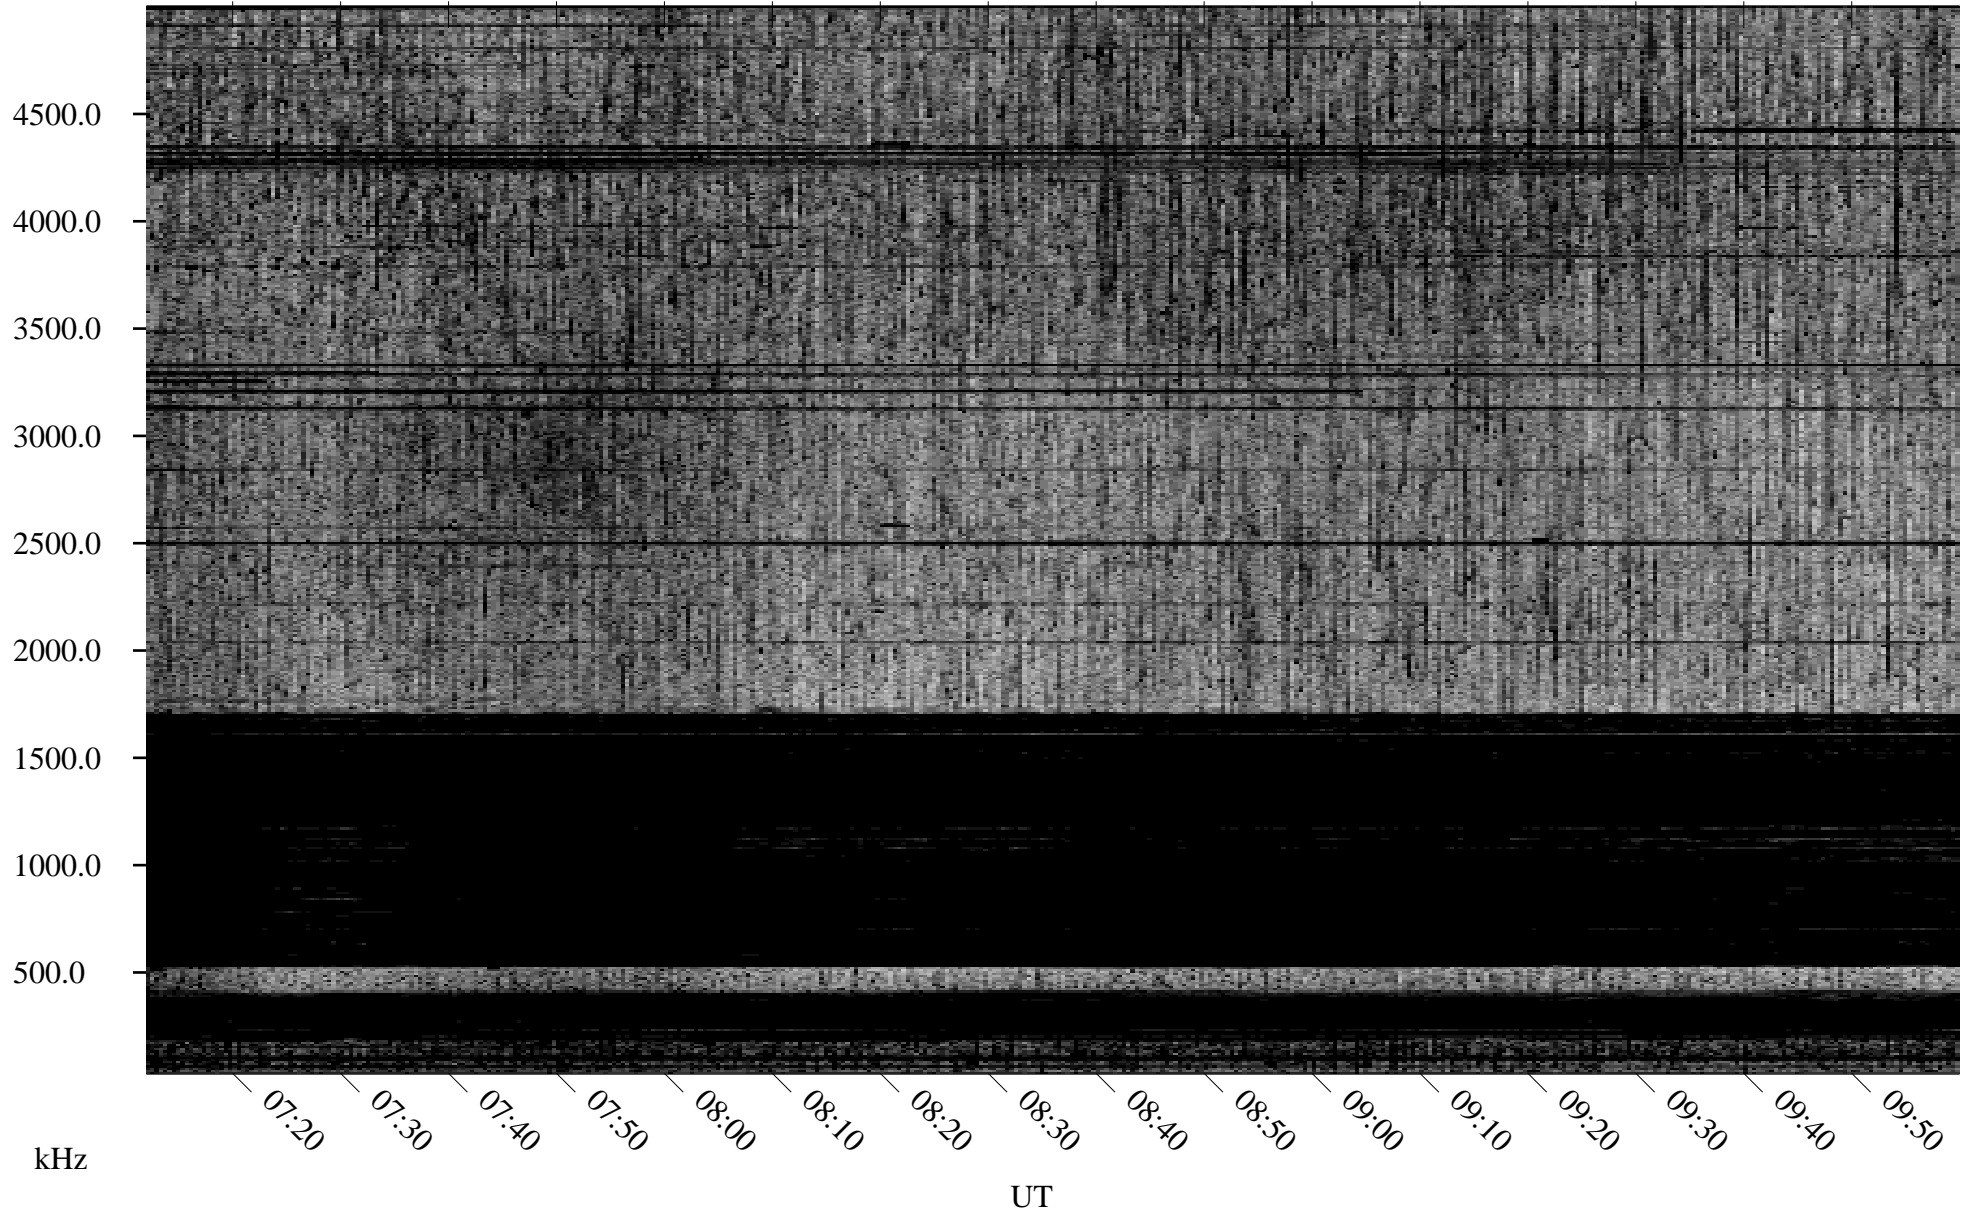

10/17/2004 Churchill, Manitoba

Linear Scale Black = 161 White = 15

ch042911.r00m max_12

Page 1

10/17/2004 Churchill, Manitoba

Linear Scale Black = 161 White = 15

ch042911.r00m max_12

Page 2

10/18/2004 Churchill, Manitoba

Linear Scale Black = 161 White = 15

ch042911.r00m max_12

Page 3

10/18/2004 Churchill, Manitoba

Linear Scale Black = 161 White = 15

ch042911.r00m max_12

Page 4

10/18/2004 Churchill, Manitoba

Linear Scale Black = 161 White = 15

ch042911.r00m max_12

Page 5

10/18/2004 Churchill, Manitoba

Linear Scale Black = 161 White = 15

ch042911.r00m max_12

Page 6

10/18/2004 Churchill, Manitoba

Linear Scale Black = 161 White = 15

ch042911.r00m max_12

Page 7

10/18/2004 Churchill, Manitoba

Linear Scale Black = 161 White = 15

ch042911.r00m max_12

Page 8