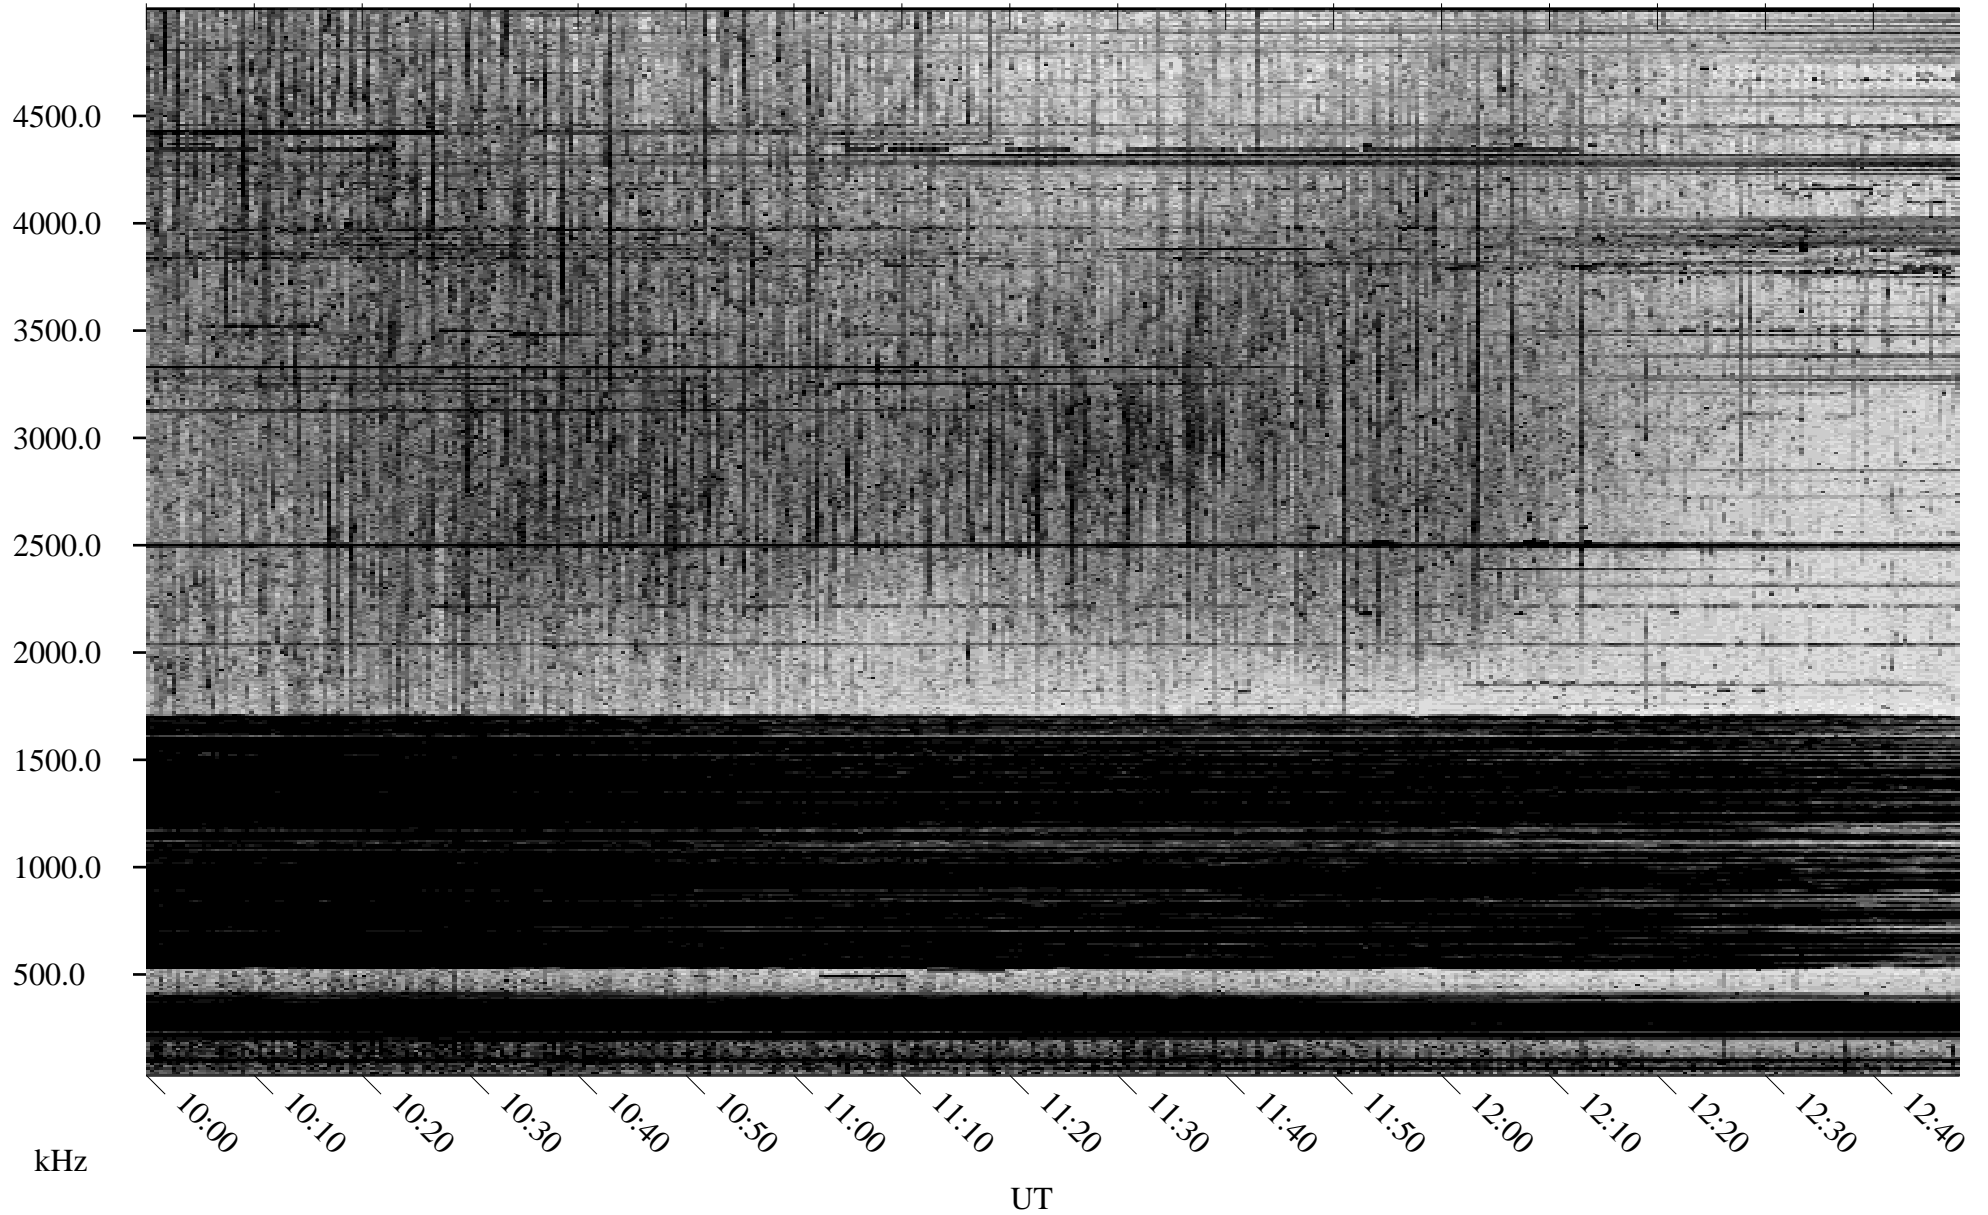

10/17/2004 Churchill, Manitoba

Linear Scale Black = 161 White = 15

ch042911.r00m max_12

Page 1

10/17/2004 Churchill, Manitoba

Linear Scale Black = 161 White = 15

ch042911.r00m max_12

Page 2

10/18/2004 Churchill, Manitoba

Linear Scale Black = 161 White = 15

ch042911.r00m max_12

Page 3

10/18/2004 Churchill, Manitoba

Linear Scale Black = 161 White = 15

ch042911.r00m max_12

Page 4

10/18/2004 Churchill, Manitoba

Linear Scale Black = 161 White = 15

ch042911.r00m max_12

Page 5

10/18/2004 Churchill, Manitoba

Linear Scale Black = 161 White = 15

ch042911.r00m max_12

Page 6

10/18/2004 Churchill, Manitoba

Linear Scale Black = 161 White = 15

ch042911.r00m max_12

Page 7

10/18/2004 Churchill, Manitoba

Linear Scale Black = 161 White = 15

ch042911.r00m max_12

Page 8