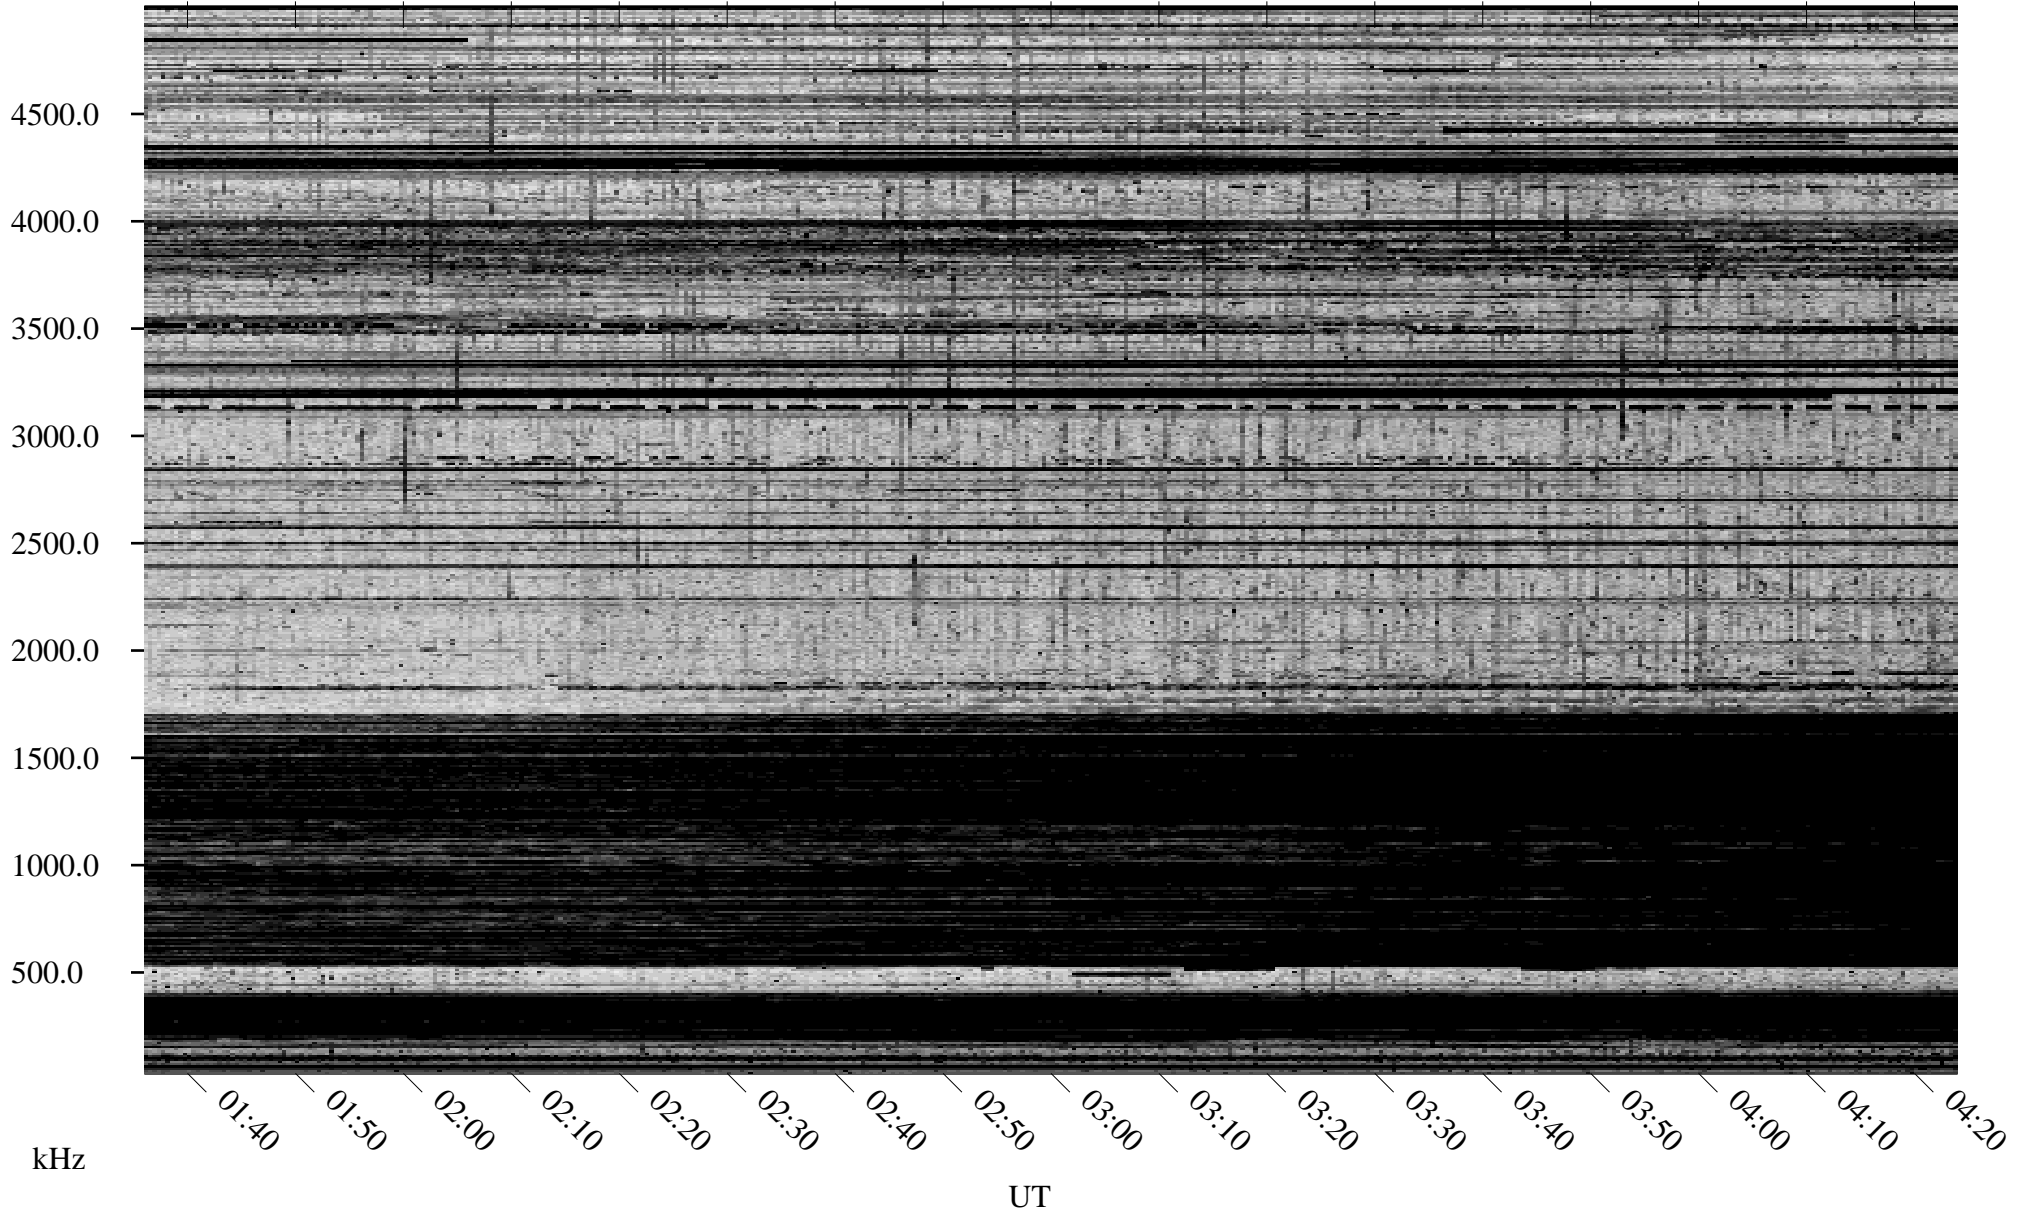

10/17/2004 Churchill, Manitoba

Linear Scale Black = 161 White = 15

ch042911.r00m max_12

Page 1

10/17/2004 Churchill, Manitoba

Linear Scale Black = 161 White = 15

ch042911.r00m max_12

Page 2

10/18/2004 Churchill, Manitoba

Linear Scale Black = 161 White = 15

ch042911.r00m max_12

Page 3

10/18/2004 Churchill, Manitoba

Linear Scale Black = 161 White = 15

ch042911.r00m max_12

Page 4

10/18/2004 Churchill, Manitoba

Linear Scale Black = 161 White = 15

ch042911.r00m max_12

Page 5

10/18/2004 Churchill, Manitoba

Linear Scale Black = 161 White = 15

ch042911.r00m max_12

Page 6

10/18/2004 Churchill, Manitoba

Linear Scale Black = 161 White = 15

ch042911.r00m max_12

Page 7

10/18/2004 Churchill, Manitoba

Linear Scale Black = 161 White = 15

ch042911.r00m max_12

Page 8