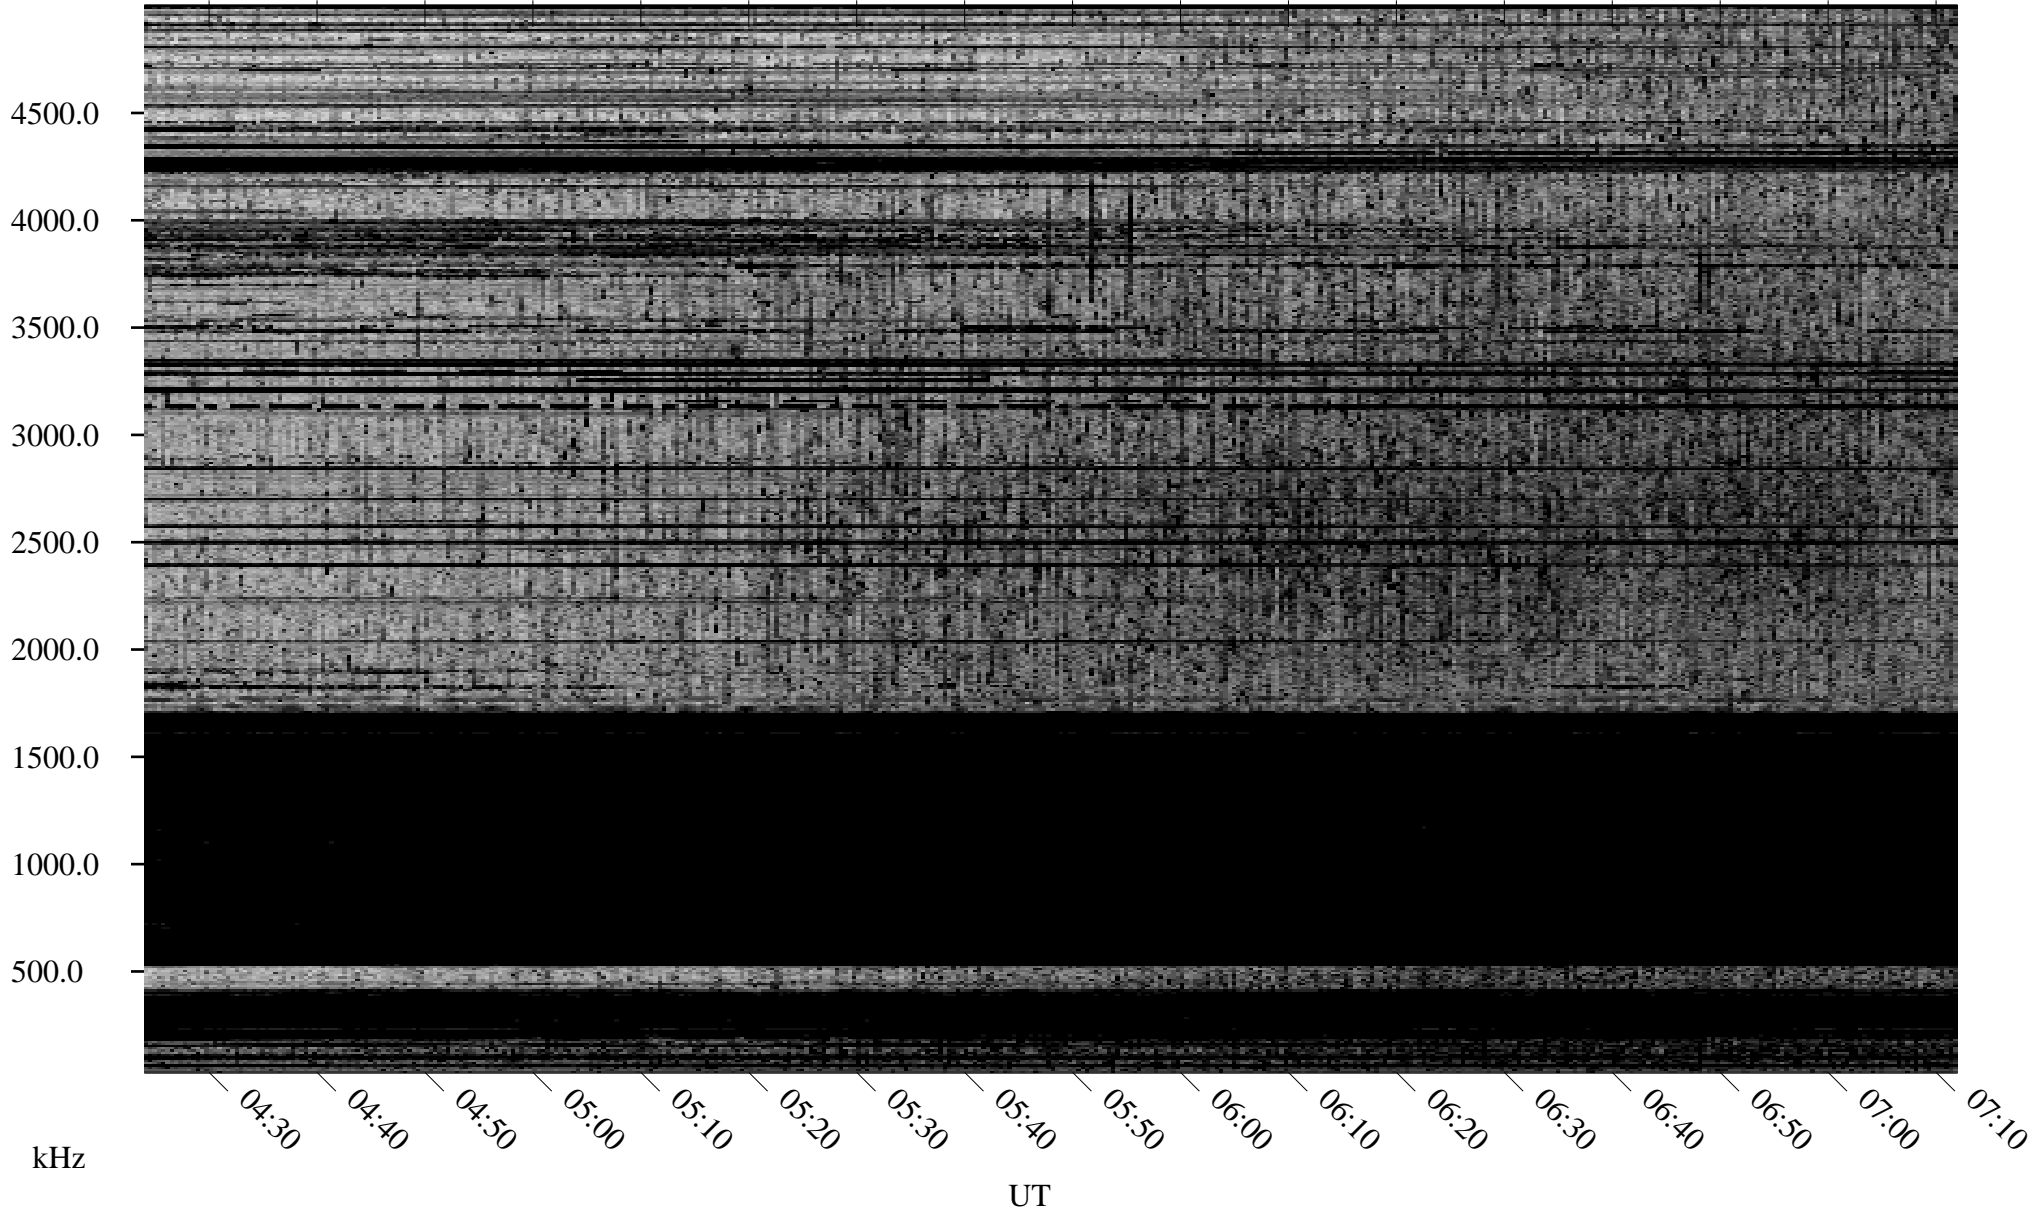

10/17/2004 Churchill, Manitoba

Linear Scale Black = 161 White = 15

ch042911.r00m max_12

Page 1

10/17/2004 Churchill, Manitoba

Linear Scale Black = 161 White = 15

ch042911.r00m max_12

Page 2

10/18/2004 Churchill, Manitoba

Linear Scale Black = 161 White = 15

ch042911.r00m max_12

Page 3

10/18/2004 Churchill, Manitoba

Linear Scale Black = 161 White = 15

ch042911.r00m max_12

Page 4

10/18/2004 Churchill, Manitoba

Linear Scale Black = 161 White = 15

ch042911.r00m max_12

Page 5

10/18/2004 Churchill, Manitoba

Linear Scale Black = 161 White = 15

ch042911.r00m max_12

Page 6

10/18/2004 Churchill, Manitoba

Linear Scale Black = 161 White = 15

ch042911.r00m max_12

Page 7

10/18/2004 Churchill, Manitoba

Linear Scale Black = 161 White = 15

ch042911.r00m max_12

Page 8