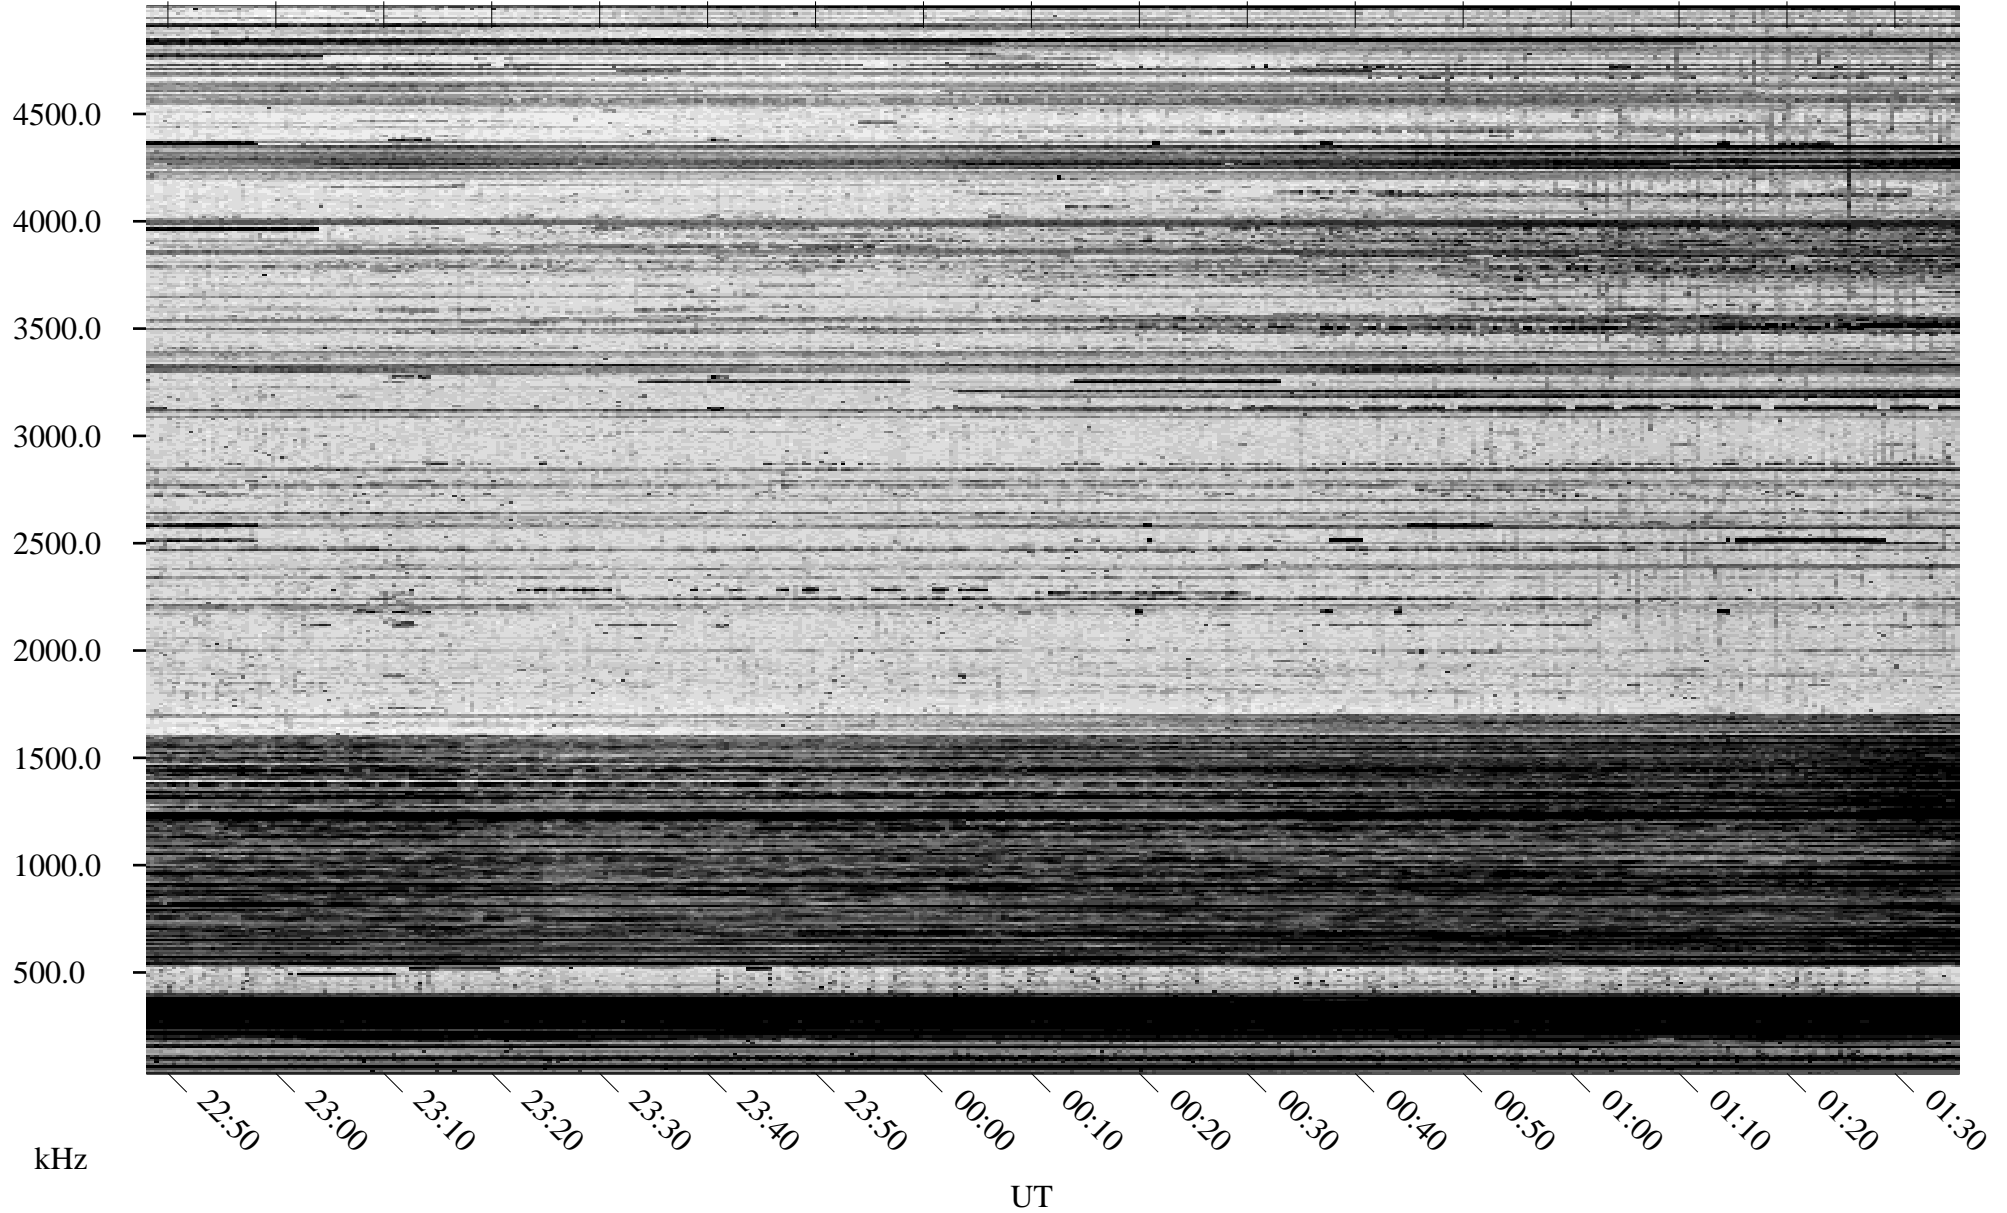

10/17/2004 Churchill, Manitoba

Linear Scale Black = 161 White = 15

ch042911.r00m max_12

Page 1

10/17/2004 Churchill, Manitoba

Linear Scale Black = 161 White = 15

ch042911.r00m max_12

Page 2

10/18/2004 Churchill, Manitoba

Linear Scale Black = 161 White = 15

ch042911.r00m max_12

Page 3

10/18/2004 Churchill, Manitoba

Linear Scale Black = 161 White = 15

ch042911.r00m max_12

Page 4

10/18/2004 Churchill, Manitoba

Linear Scale Black = 161 White = 15

ch042911.r00m max_12

Page 5

10/18/2004 Churchill, Manitoba

Linear Scale Black = 161 White = 15

ch042911.r00m max_12

Page 6

10/18/2004 Churchill, Manitoba

Linear Scale Black = 161 White = 15

ch042911.r00m max_12

Page 7

10/18/2004 Churchill, Manitoba

Linear Scale Black = 161 White = 15

ch042911.r00m max_12

Page 8