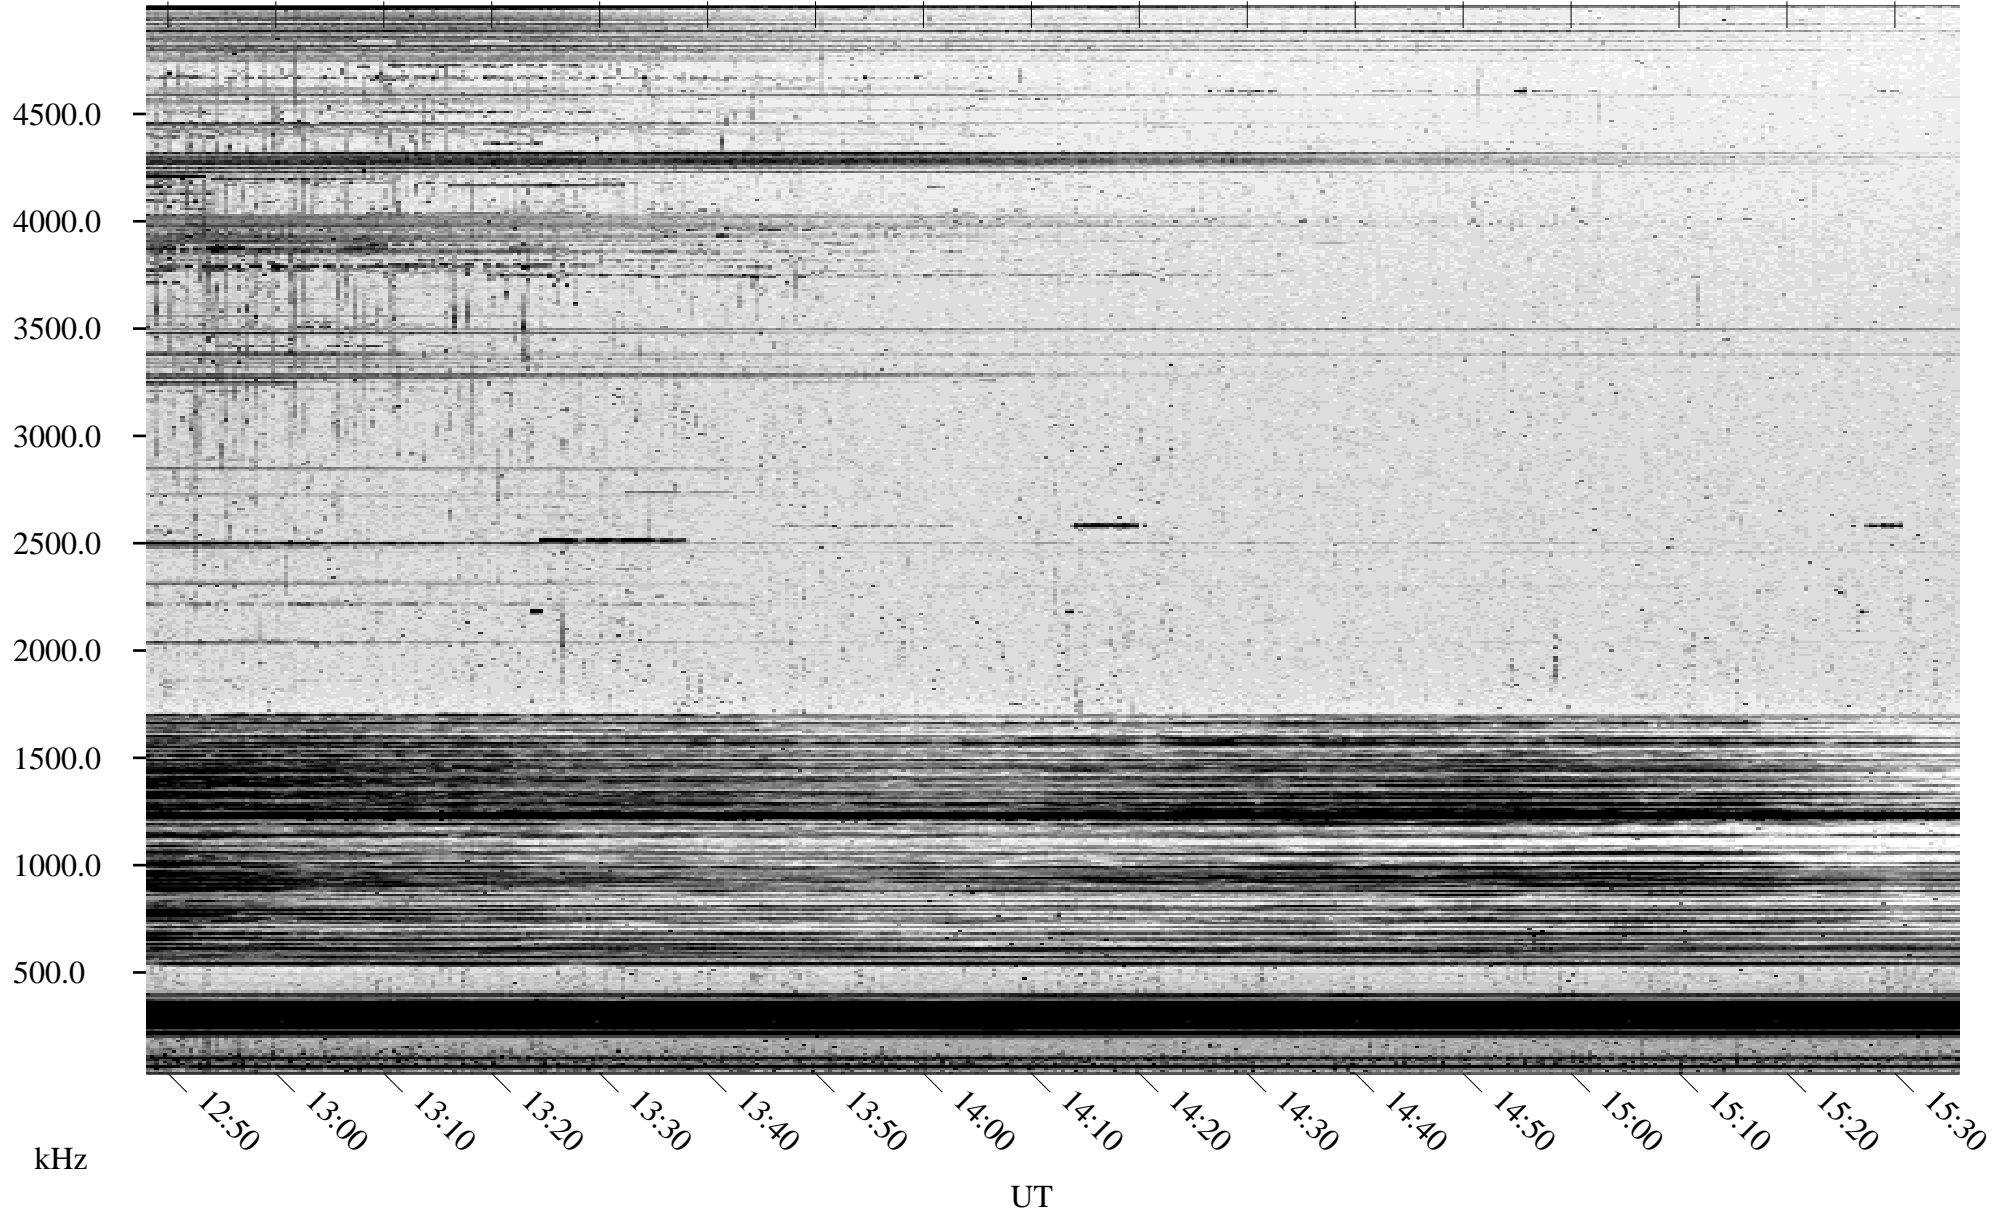

10/17/2004 Churchill, Manitoba

Linear Scale Black = 161 White = 15

ch042911.r00m max_12

Page 1

10/17/2004 Churchill, Manitoba

Linear Scale Black = 161 White = 15

ch042911.r00m max_12

Page 2

10/18/2004 Churchill, Manitoba

Linear Scale Black = 161 White = 15

ch042911.r00m max_12

Page 3

10/18/2004 Churchill, Manitoba

Linear Scale Black = 161 White = 15

ch042911.r00m max_12

Page 4

10/18/2004 Churchill, Manitoba

Linear Scale Black = 161 White = 15

ch042911.r00m max_12

Page 5

10/18/2004 Churchill, Manitoba

Linear Scale Black = 161 White = 15

ch042911.r00m max_12

Page 6

10/18/2004 Churchill, Manitoba

Linear Scale Black = 161 White = 15

ch042911.r00m max_12

Page 7

10/18/2004 Churchill, Manitoba

Linear Scale Black = 161 White = 15

ch042911.r00m max_12

Page 8