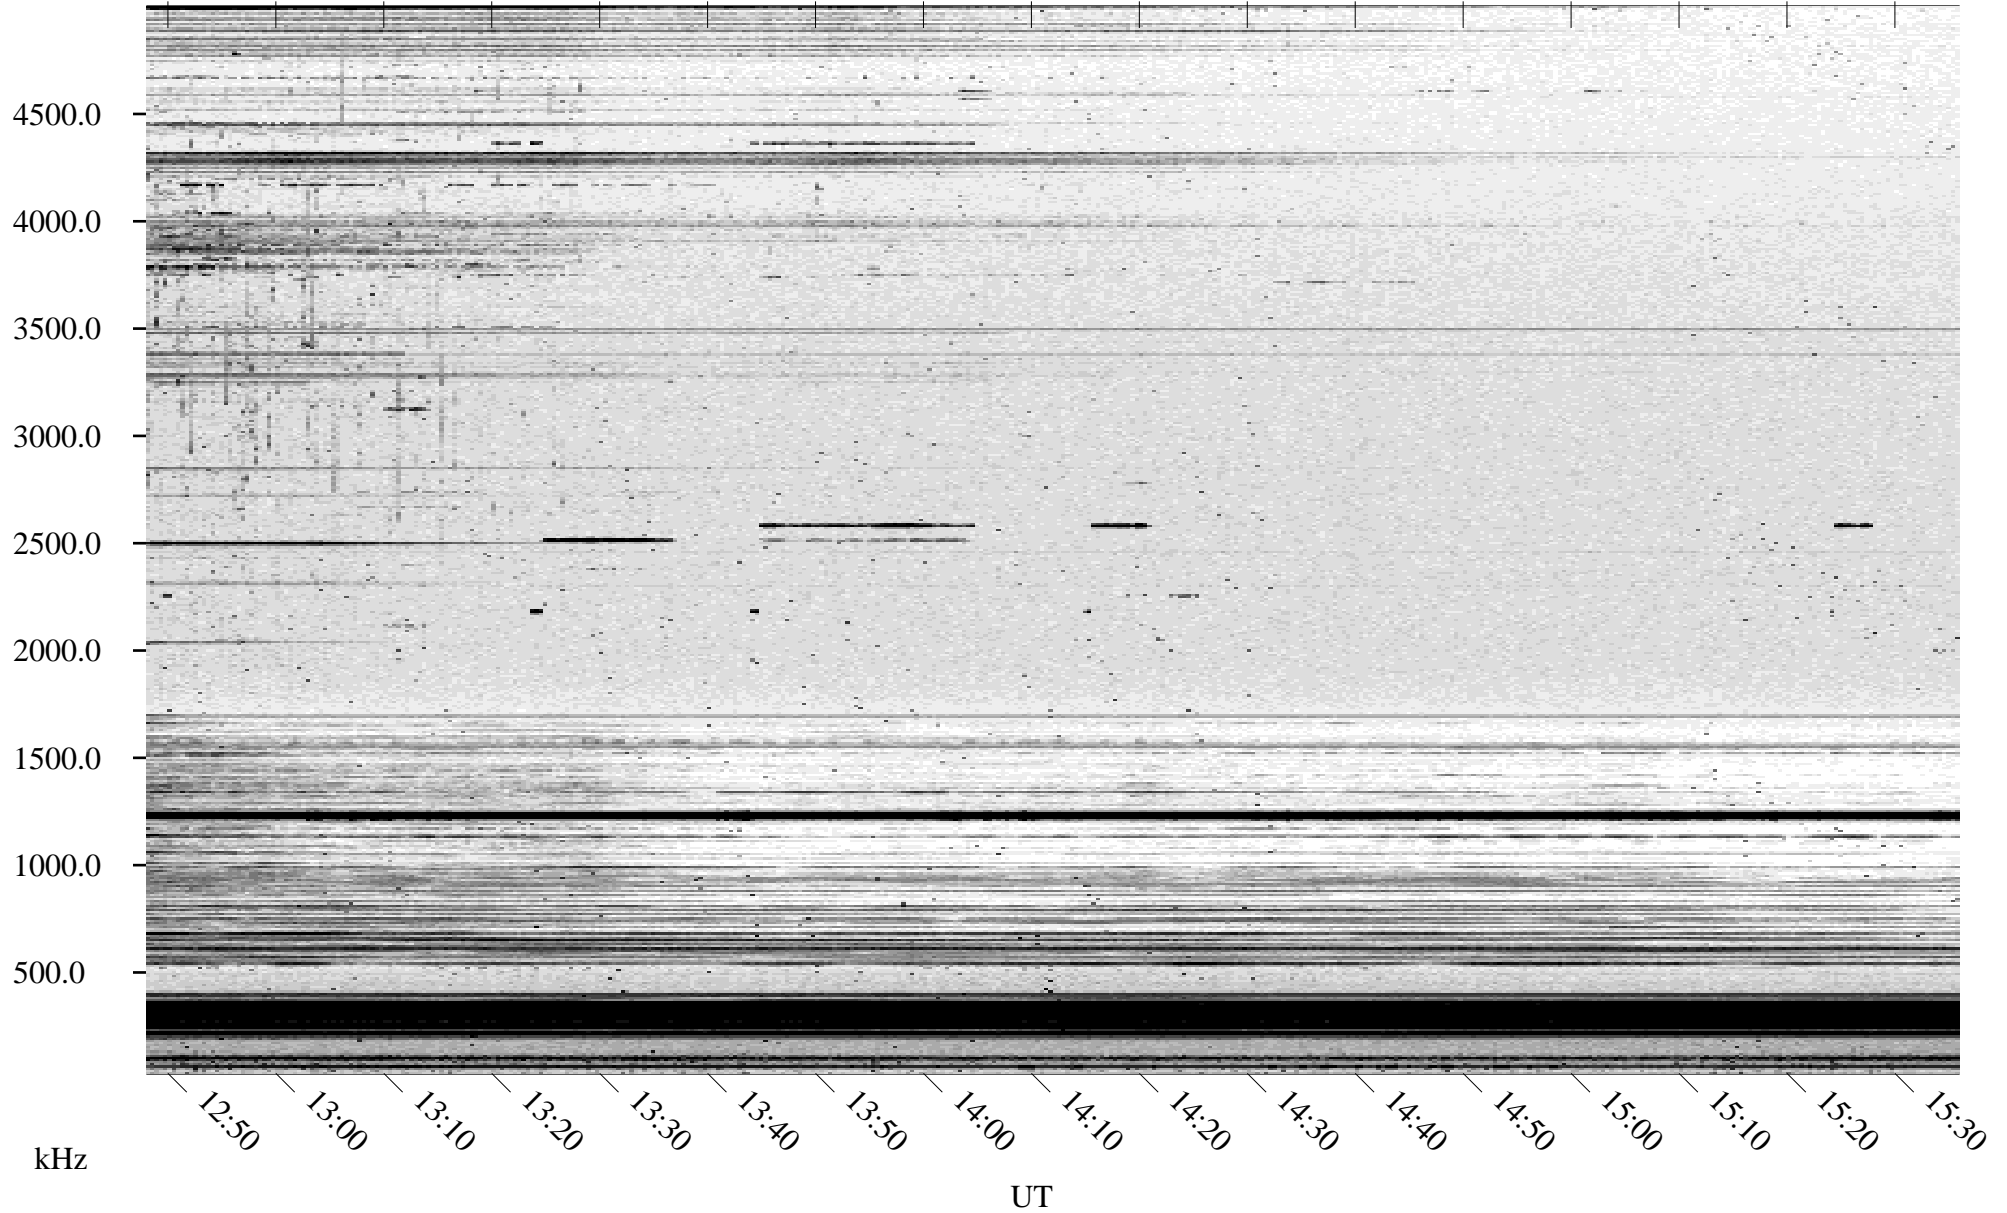

10/18/2004 Churchill, Manitoba

Linear Scale Black = 161 White = 15

ch04292l.r00m max_12

Page 1

10/18/2004 Churchill, Manitoba

Linear Scale Black = 161 White = 15

ch04292l.r00m max_12

Page 2

10/19/2004 Churchill, Manitoba

Linear Scale Black = 161 White = 15

ch04292l.r00m max_12

Page 3

10/19/2004 Churchill, Manitoba

Linear Scale Black = 161 White = 15

ch04292l.r00m max_12

Page 4

10/19/2004 Churchill, Manitoba

Linear Scale Black = 161 White = 15

ch04292l.r00m max_12

Page 5

10/19/2004 Churchill, Manitoba

Linear Scale Black = 161 White = 15

ch04292l.r00m max_12

Page 6

10/19/2004 Churchill, Manitoba

Linear Scale Black = 161 White = 15

ch04292l.r00m max_12

Page 7

10/19/2004 Churchill, Manitoba

Linear Scale Black = 161 White = 15

ch04292l.r00m max_12