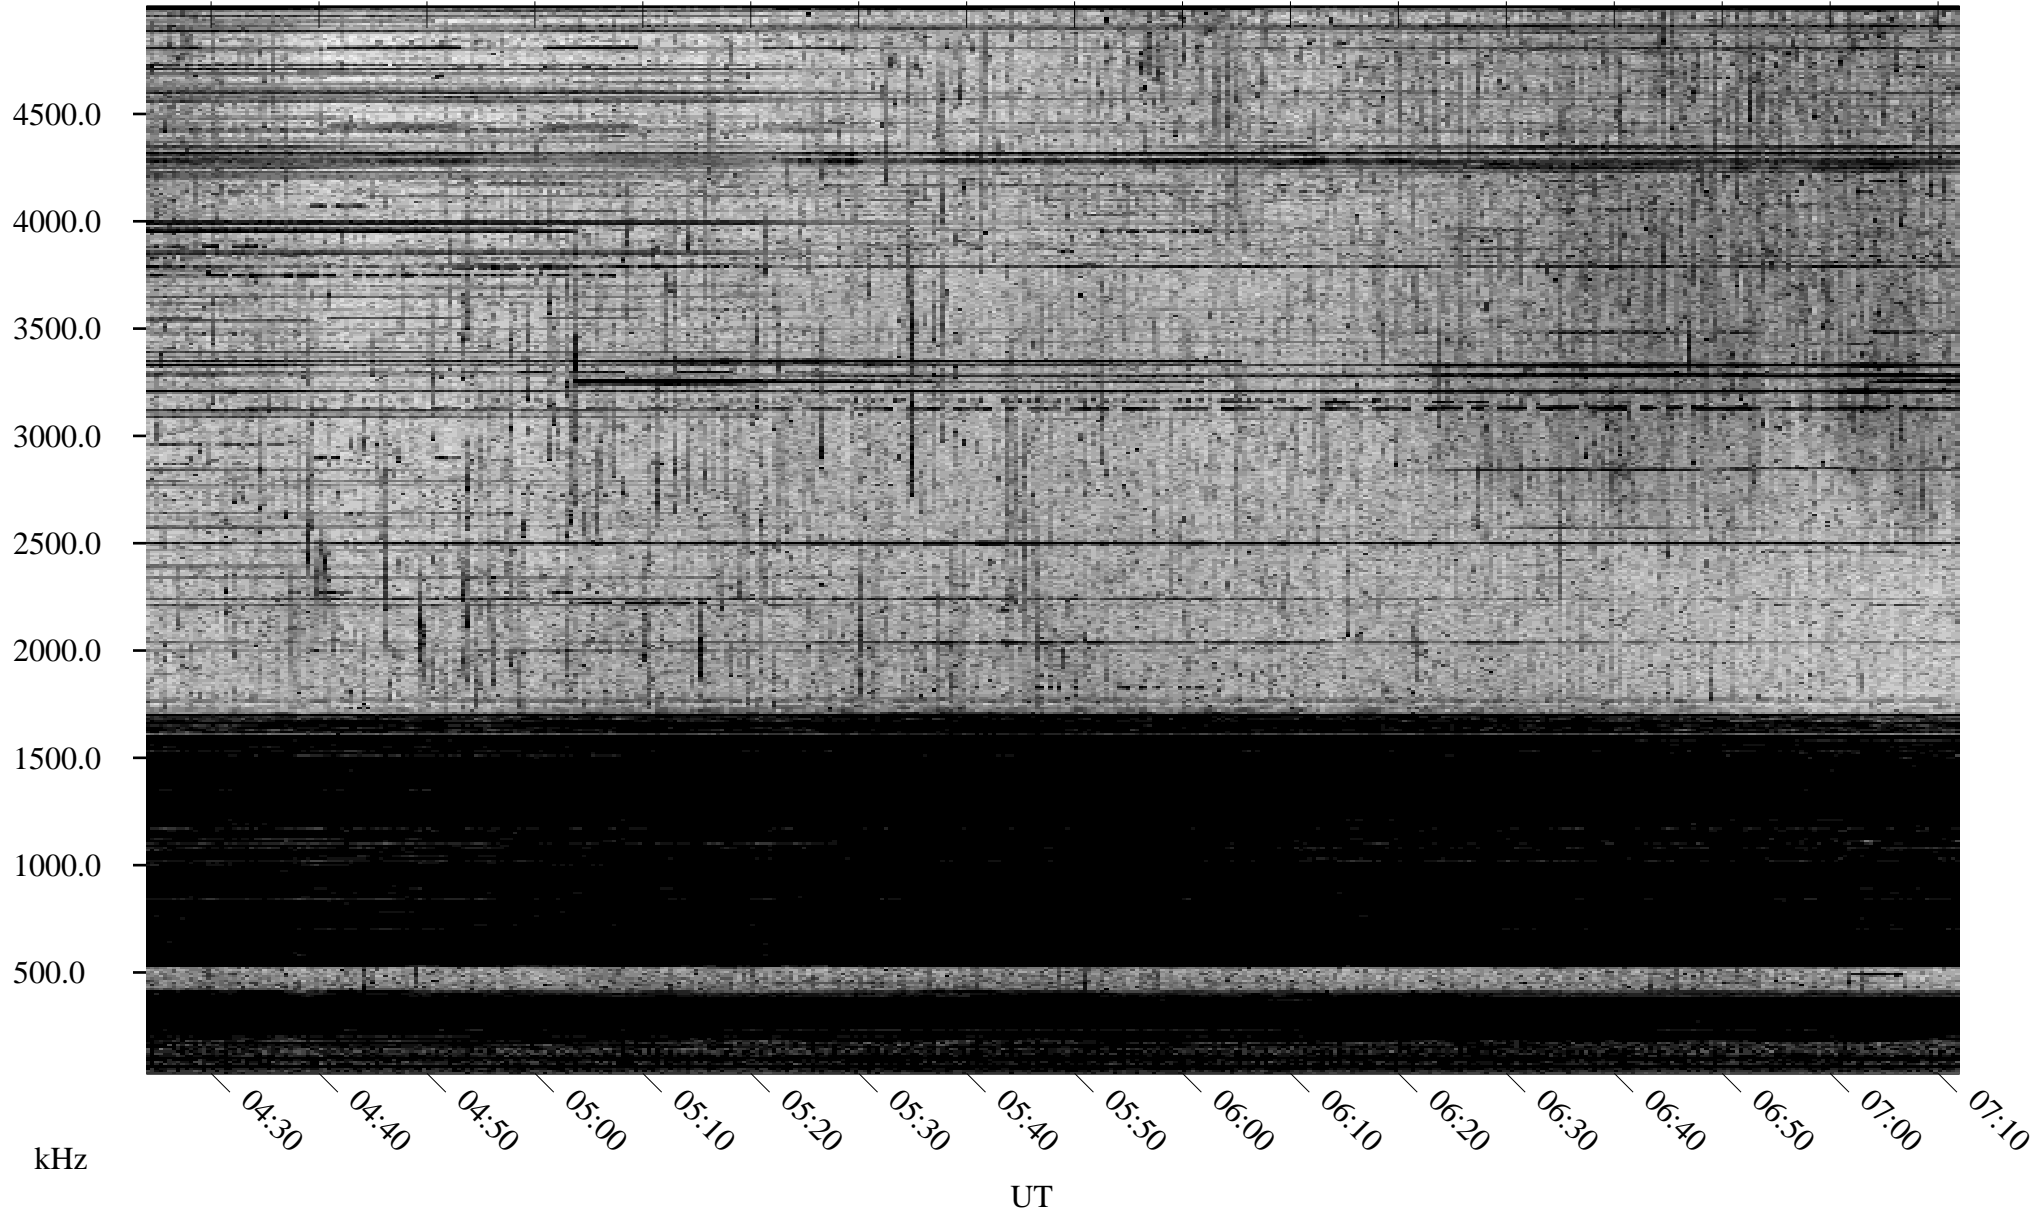

10/18/2004 Churchill, Manitoba

Linear Scale Black = 161 White = 15

ch04292l.r00m max_12

Page 1

10/18/2004 Churchill, Manitoba

Linear Scale Black = 161 White = 15

ch04292l.r00m max_12

Page 2

10/19/2004 Churchill, Manitoba

Linear Scale Black = 161 White = 15

ch04292l.r00m max_12

Page 3

10/19/2004 Churchill, Manitoba

Linear Scale Black = 161 White = 15

ch04292l.r00m max_12

Page 4

10/19/2004 Churchill, Manitoba

Linear Scale Black = 161 White = 15

ch04292l.r00m max_12

Page 5

10/19/2004 Churchill, Manitoba

Linear Scale Black = 161 White = 15

ch04292l.r00m max_12

Page 6

10/19/2004 Churchill, Manitoba

Linear Scale Black = 161 White = 15

ch04292l.r00m max_12

Page 7

10/19/2004 Churchill, Manitoba

Linear Scale Black = 161 White = 15

ch04292l.r00m max_12