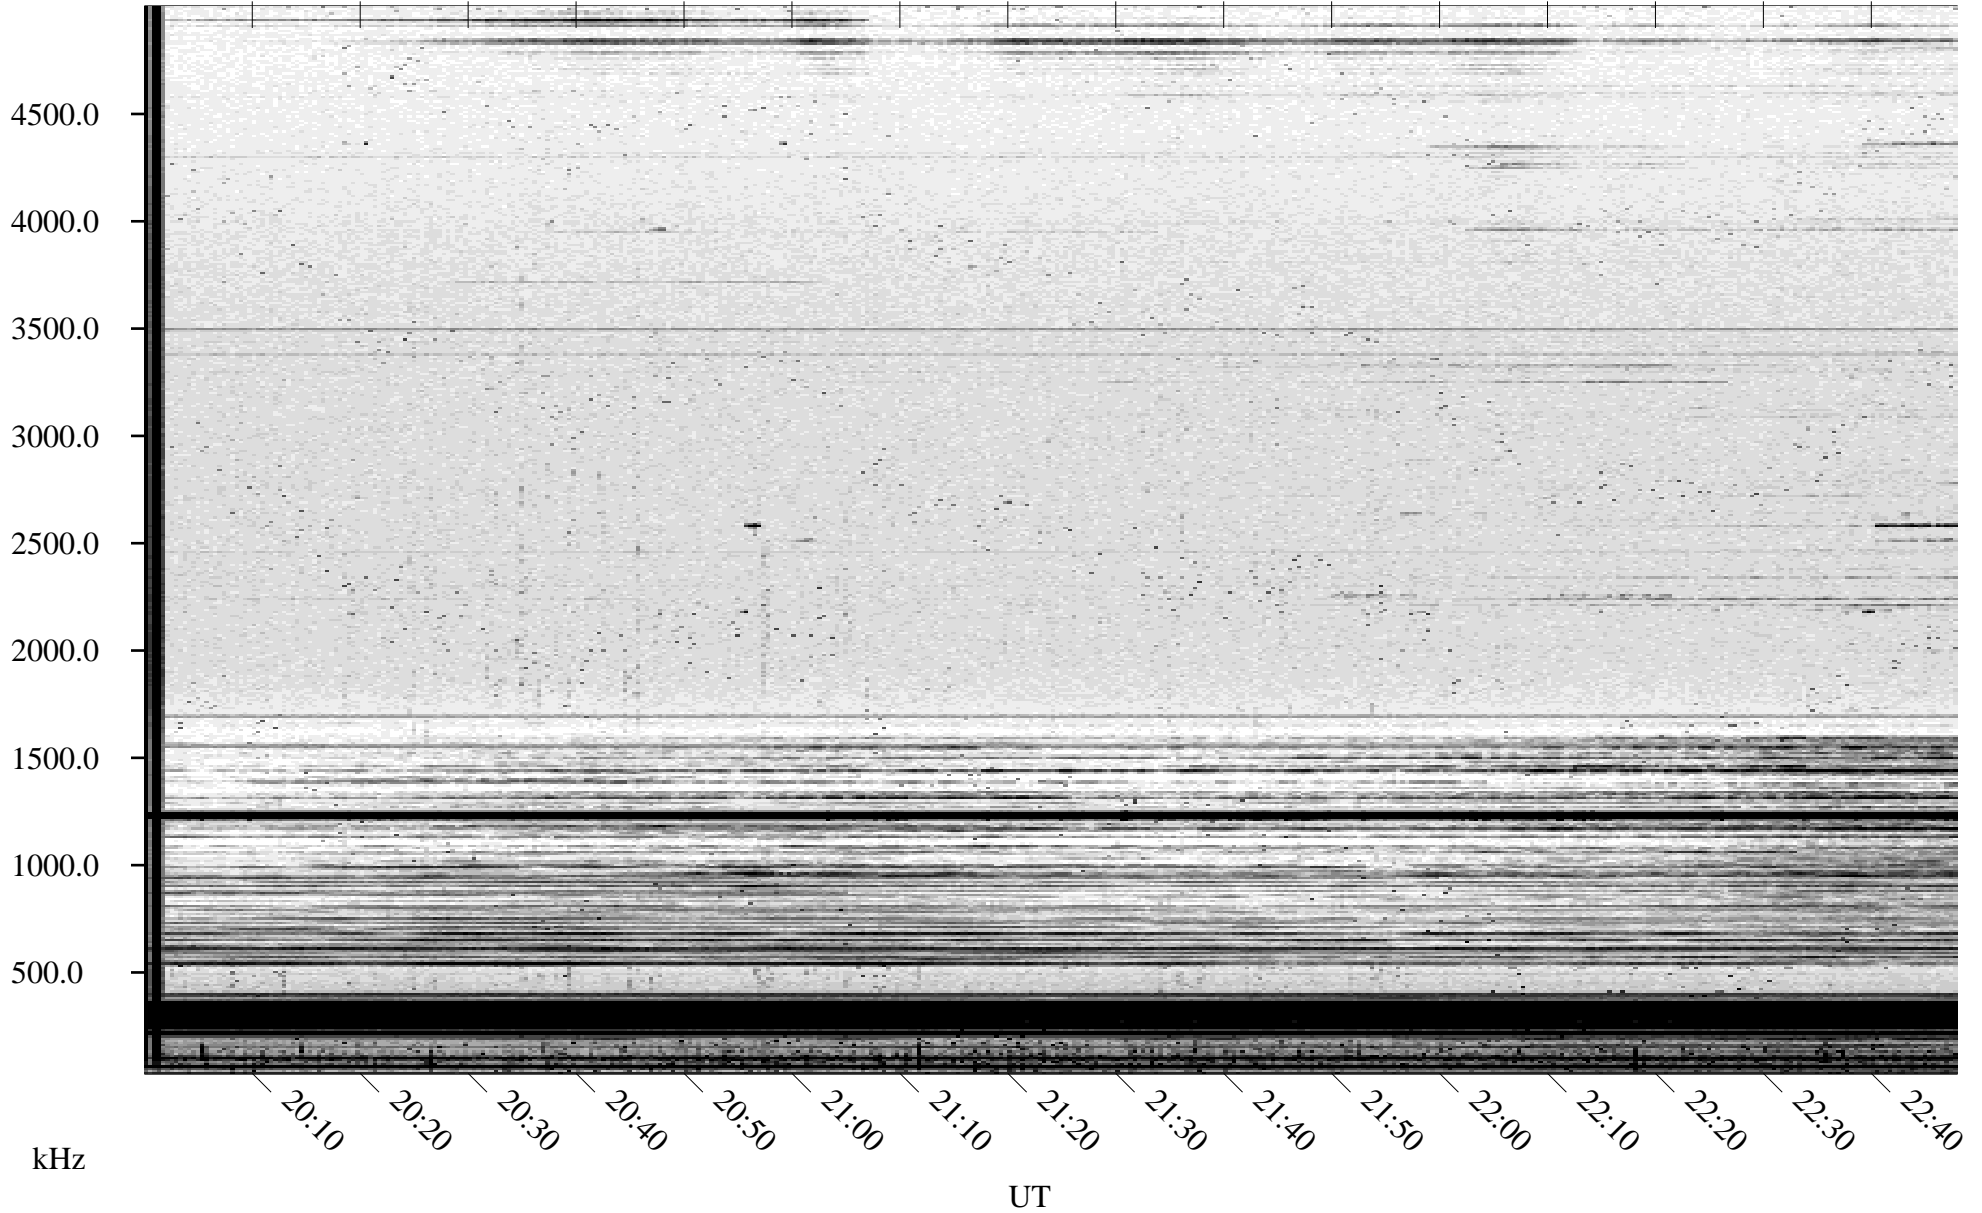

10/18/2004 Churchill, Manitoba

Linear Scale Black = 161 White = 15

ch04292l.r00m max_12

Page 1

10/18/2004 Churchill, Manitoba

Linear Scale Black = 161 White = 15

ch04292l.r00m max_12

Page 2

10/19/2004 Churchill, Manitoba

Linear Scale Black = 161 White = 15

ch04292l.r00m max_12

Page 3

10/19/2004 Churchill, Manitoba

Linear Scale Black = 161 White = 15

ch04292l.r00m max_12

Page 4

10/19/2004 Churchill, Manitoba

Linear Scale Black = 161 White = 15

ch04292l.r00m max_12

Page 5

10/19/2004 Churchill, Manitoba

Linear Scale Black = 161 White = 15

ch04292l.r00m max_12

Page 6

10/19/2004 Churchill, Manitoba

Linear Scale Black = 161 White = 15

ch04292l.r00m max_12

Page 7

10/19/2004 Churchill, Manitoba

Linear Scale Black = 161 White = 15

ch04292l.r00m max_12