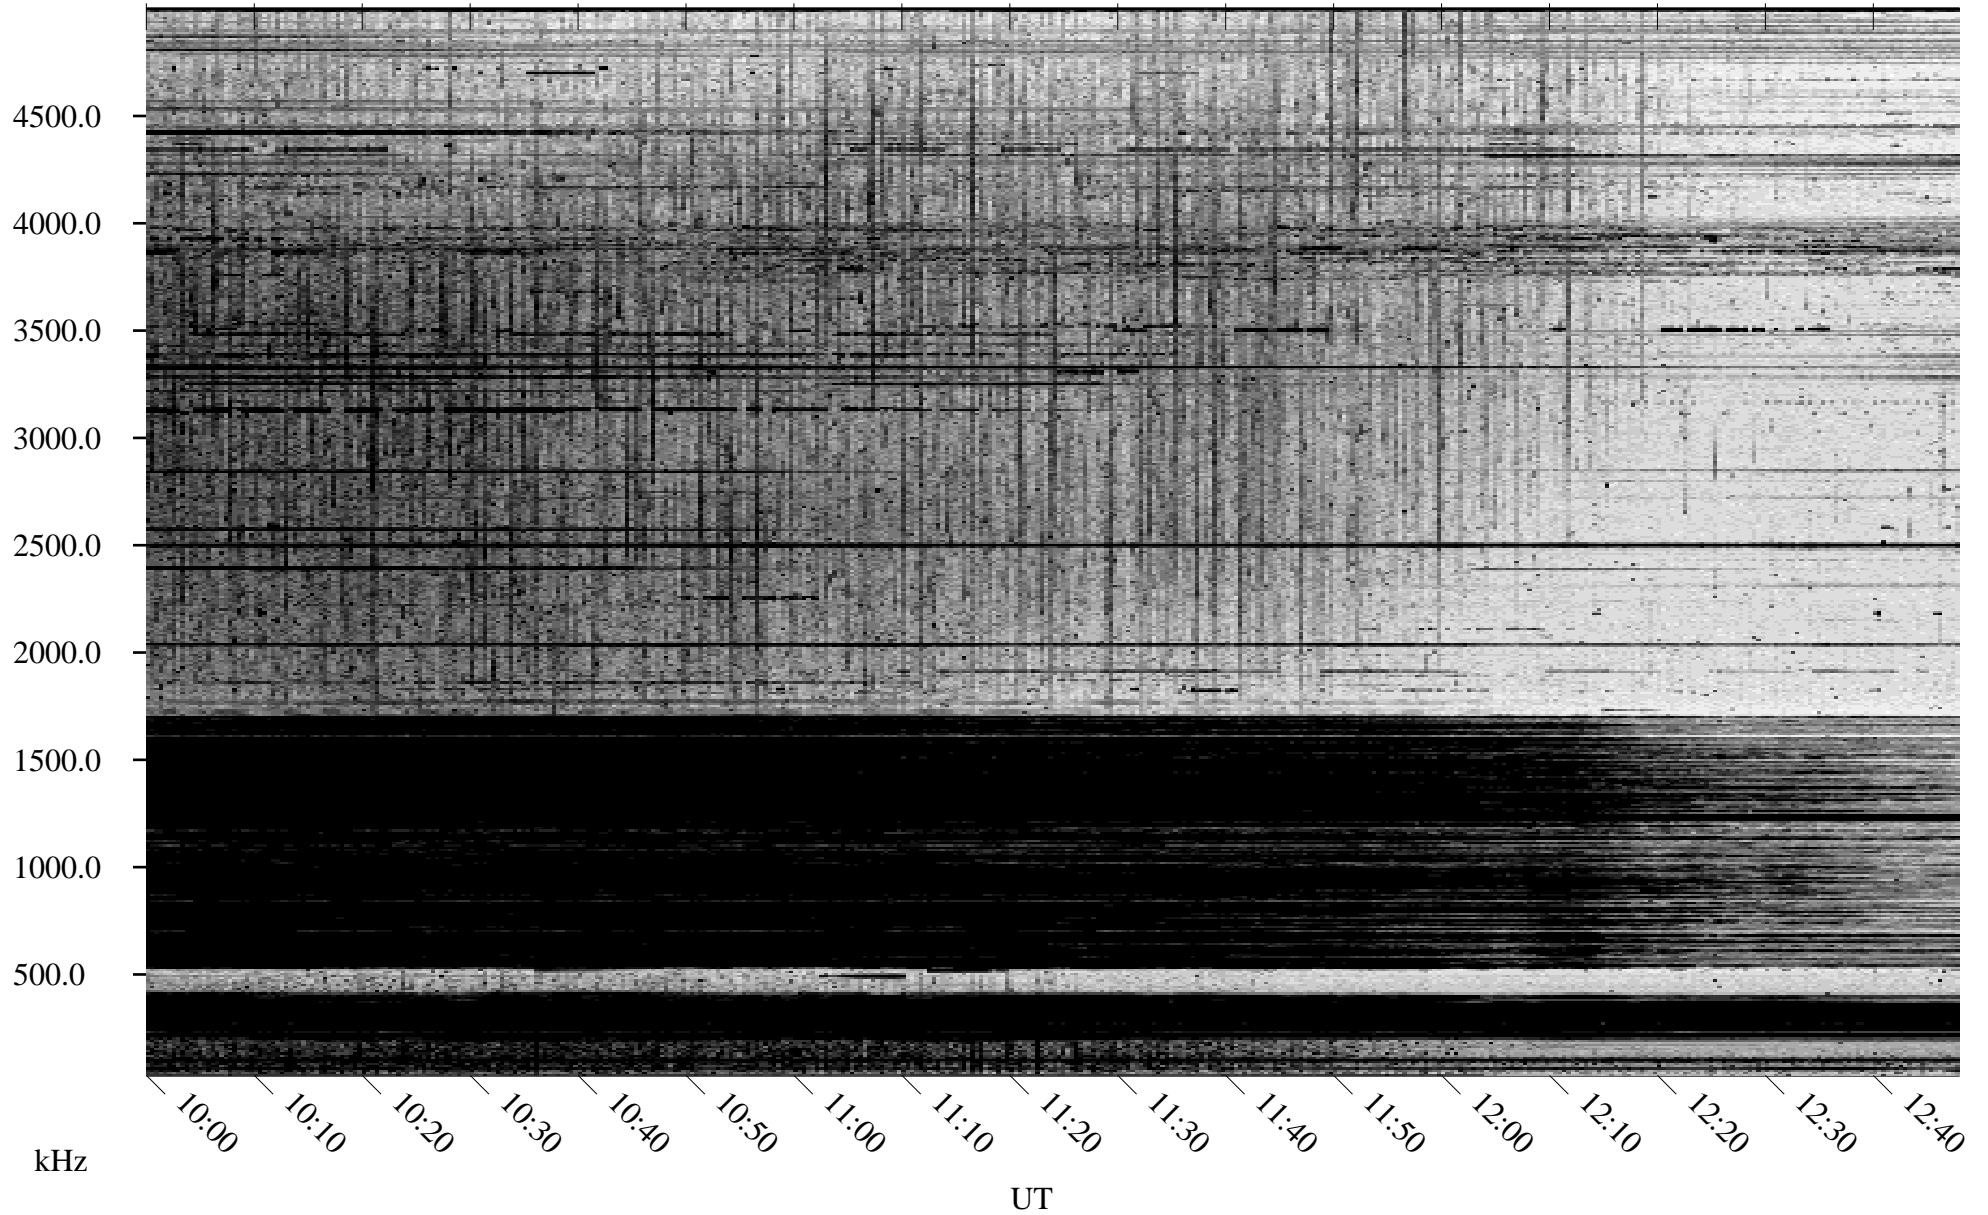

10/18/2004 Churchill, Manitoba

Linear Scale Black = 161 White = 15

ch04292l.r00m max_12

Page 1

10/18/2004 Churchill, Manitoba

Linear Scale Black = 161 White = 15

ch04292l.r00m max_12

Page 2

10/19/2004 Churchill, Manitoba

Linear Scale Black = 161 White = 15

ch04292l.r00m max_12

Page 3

10/19/2004 Churchill, Manitoba

Linear Scale Black = 161 White = 15

ch04292l.r00m max_12

Page 4

10/19/2004 Churchill, Manitoba

Linear Scale Black = 161 White = 15

ch04292l.r00m max_12

Page 5

10/19/2004 Churchill, Manitoba

Linear Scale Black = 161 White = 15

ch04292l.r00m max_12

Page 6

10/19/2004 Churchill, Manitoba

Linear Scale Black = 161 White = 15

ch04292l.r00m max_12

Page 7

10/19/2004 Churchill, Manitoba

Linear Scale Black = 161 White = 15

ch04292l.r00m max_12