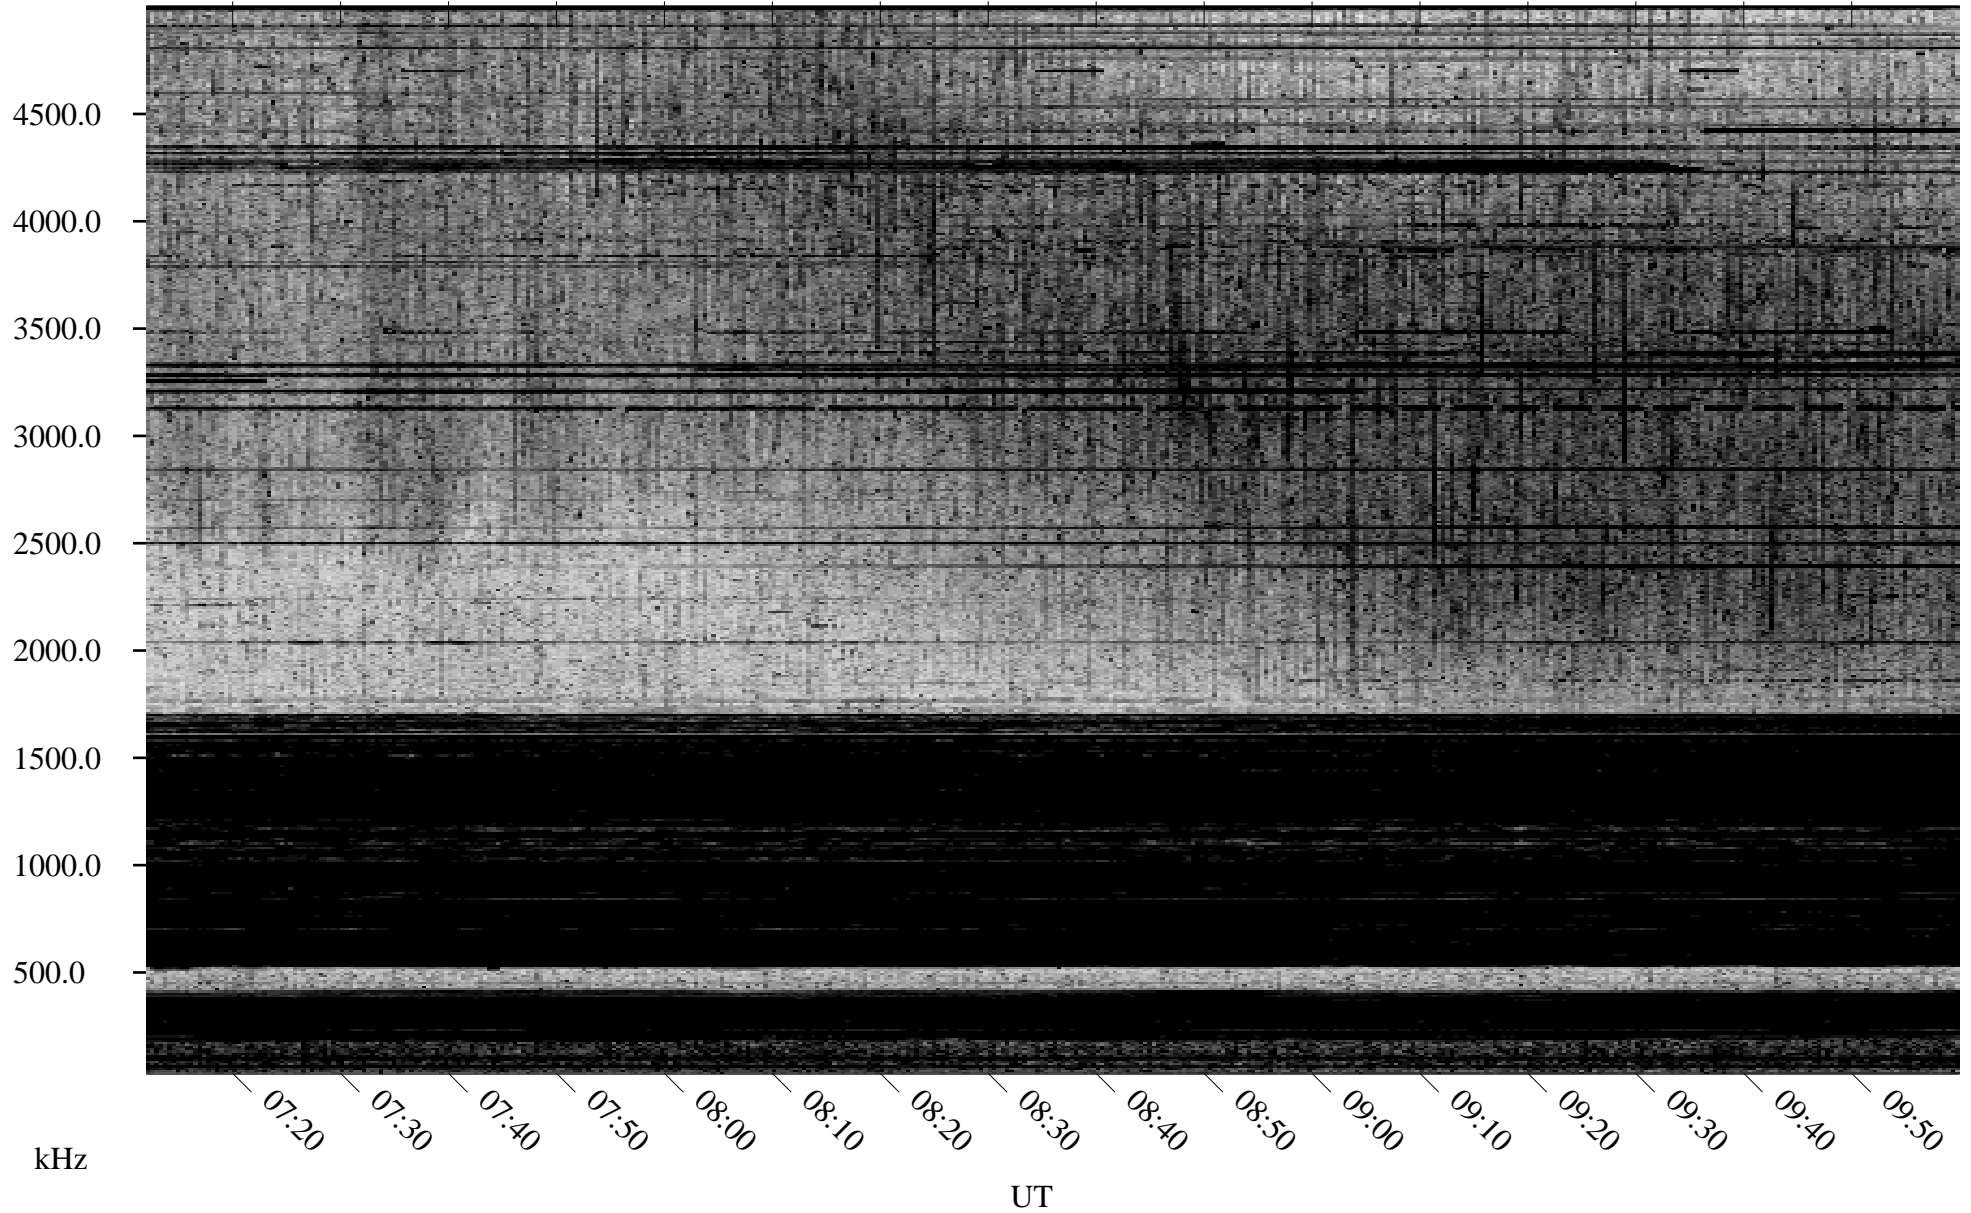

10/18/2004 Churchill, Manitoba

Linear Scale Black = 161 White = 15

ch04292l.r00m max_12

Page 1

10/18/2004 Churchill, Manitoba

Linear Scale Black = 161 White = 15

ch04292l.r00m max_12

Page 2

10/19/2004 Churchill, Manitoba

Linear Scale Black = 161 White = 15

ch04292l.r00m max_12

Page 3

10/19/2004 Churchill, Manitoba

Linear Scale Black = 161 White = 15

ch04292l.r00m max_12

Page 4

10/19/2004 Churchill, Manitoba

Linear Scale Black = 161 White = 15

ch04292l.r00m max_12

Page 5

10/19/2004 Churchill, Manitoba

Linear Scale Black = 161 White = 15

ch04292l.r00m max_12

Page 6

10/19/2004 Churchill, Manitoba

Linear Scale Black = 161 White = 15

ch04292l.r00m max_12

Page 7

10/19/2004 Churchill, Manitoba

Linear Scale Black = 161 White = 15

ch04292l.r00m max_12