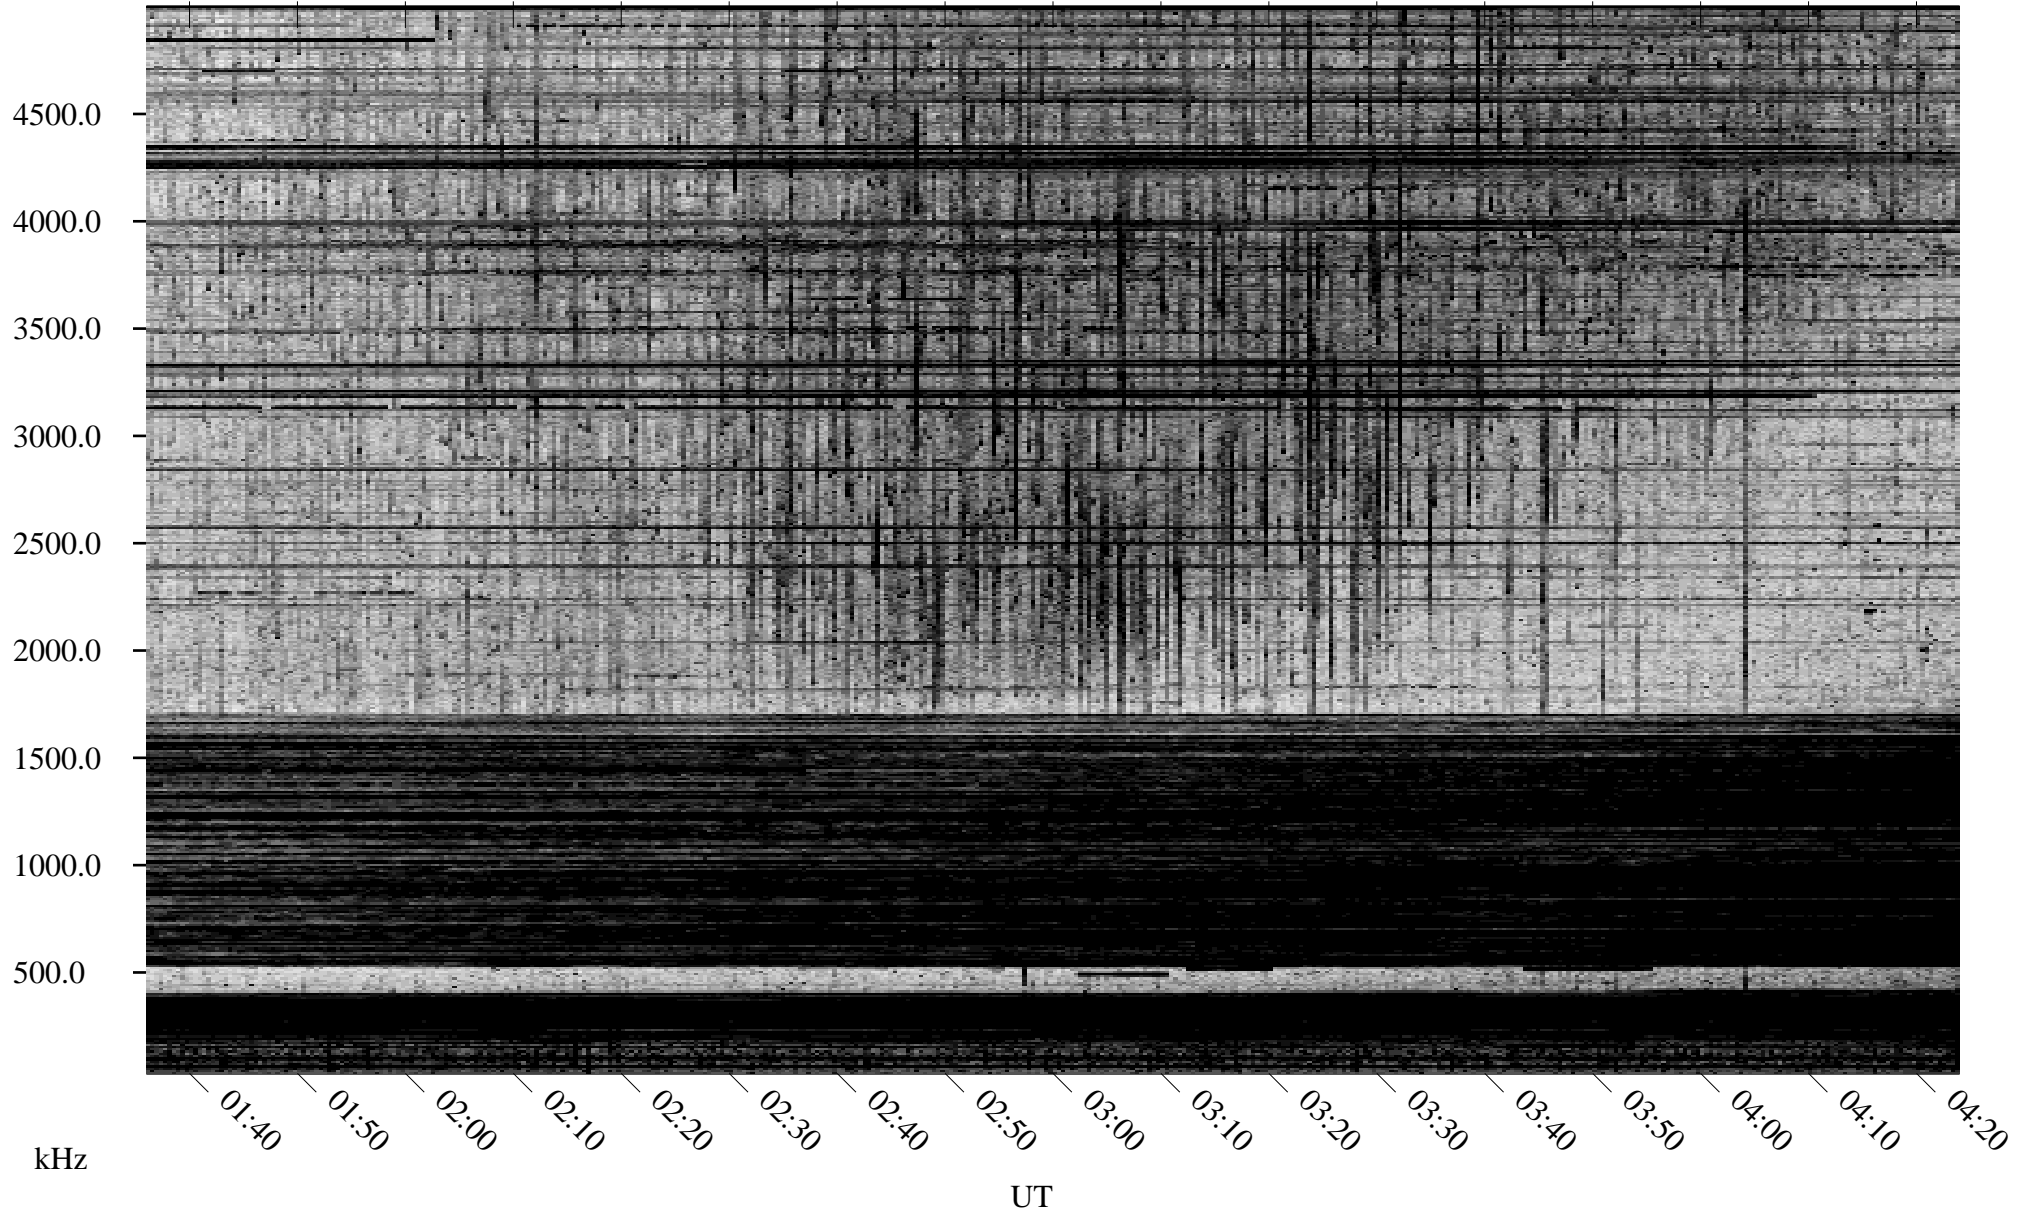

10/18/2004 Churchill, Manitoba

Linear Scale Black = 161 White = 15

ch04292l.r00m max_12

Page 1

10/18/2004 Churchill, Manitoba

Linear Scale Black = 161 White = 15

ch04292l.r00m max_12

Page 2

10/19/2004 Churchill, Manitoba

Linear Scale Black = 161 White = 15

ch04292l.r00m max_12

Page 3

10/19/2004 Churchill, Manitoba

Linear Scale Black = 161 White = 15

ch04292l.r00m max_12

Page 4

10/19/2004 Churchill, Manitoba

Linear Scale Black = 161 White = 15

ch04292l.r00m max_12

Page 5

10/19/2004 Churchill, Manitoba

Linear Scale Black = 161 White = 15

ch04292l.r00m max_12

Page 6

10/19/2004 Churchill, Manitoba

Linear Scale Black = 161 White = 15

ch04292l.r00m max_12

Page 7

10/19/2004 Churchill, Manitoba

Linear Scale Black = 161 White = 15

ch04292l.r00m max_12