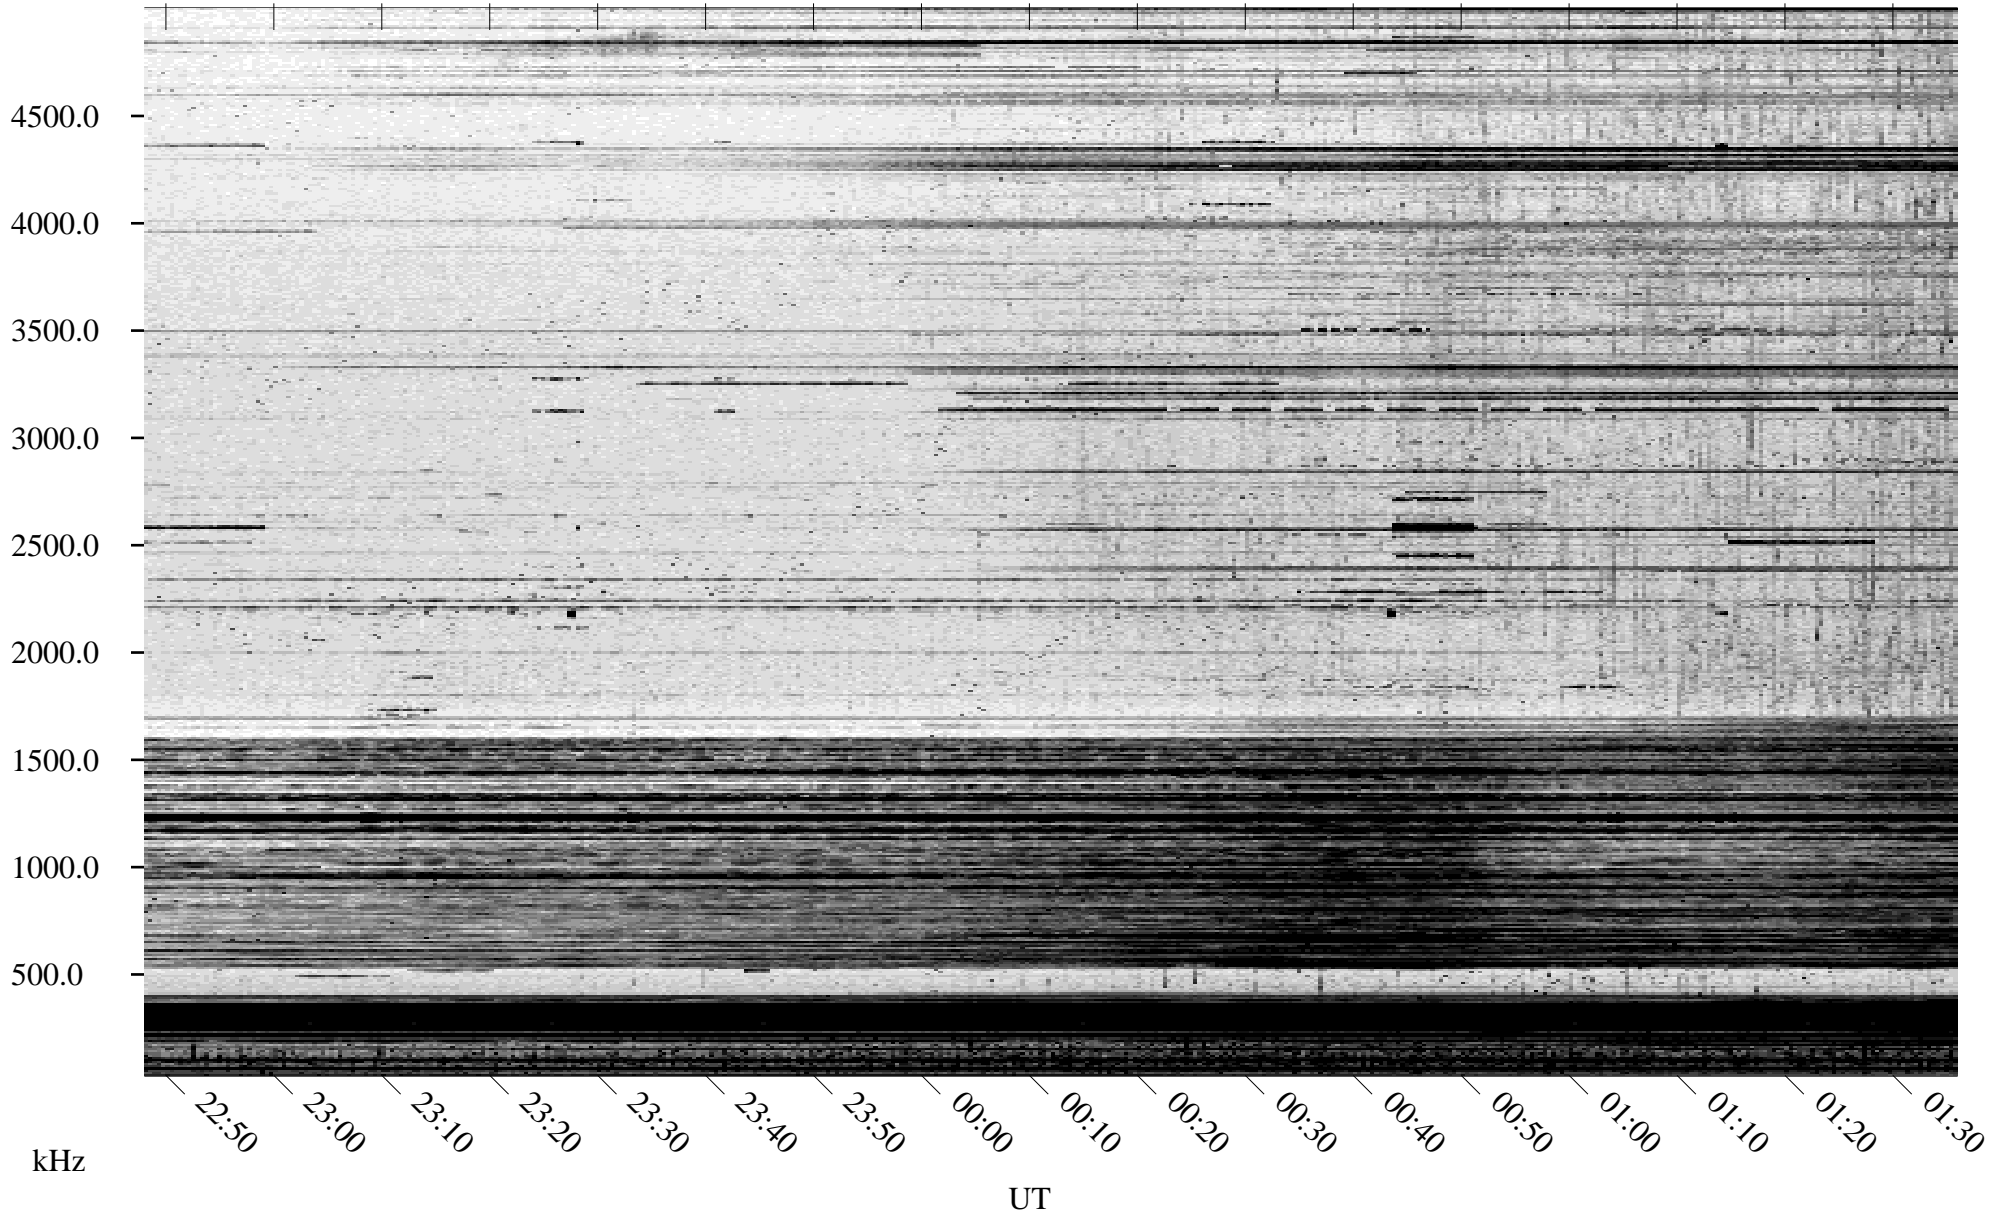

10/18/2004 Churchill, Manitoba

Linear Scale Black = 161 White = 15

ch04292l.r00m max_12

Page 1

10/18/2004 Churchill, Manitoba

Linear Scale Black = 161 White = 15

ch04292l.r00m max_12

Page 2

10/19/2004 Churchill, Manitoba

Linear Scale Black = 161 White = 15

ch04292l.r00m max_12

Page 3

10/19/2004 Churchill, Manitoba

Linear Scale Black = 161 White = 15

ch04292l.r00m max_12

Page 4

10/19/2004 Churchill, Manitoba

Linear Scale Black = 161 White = 15

ch04292l.r00m max_12

Page 5

10/19/2004 Churchill, Manitoba

Linear Scale Black = 161 White = 15

ch04292l.r00m max_12

Page 6

10/19/2004 Churchill, Manitoba

Linear Scale Black = 161 White = 15

ch04292l.r00m max_12

Page 7

10/19/2004 Churchill, Manitoba

Linear Scale Black = 161 White = 15

ch04292l.r00m max_12