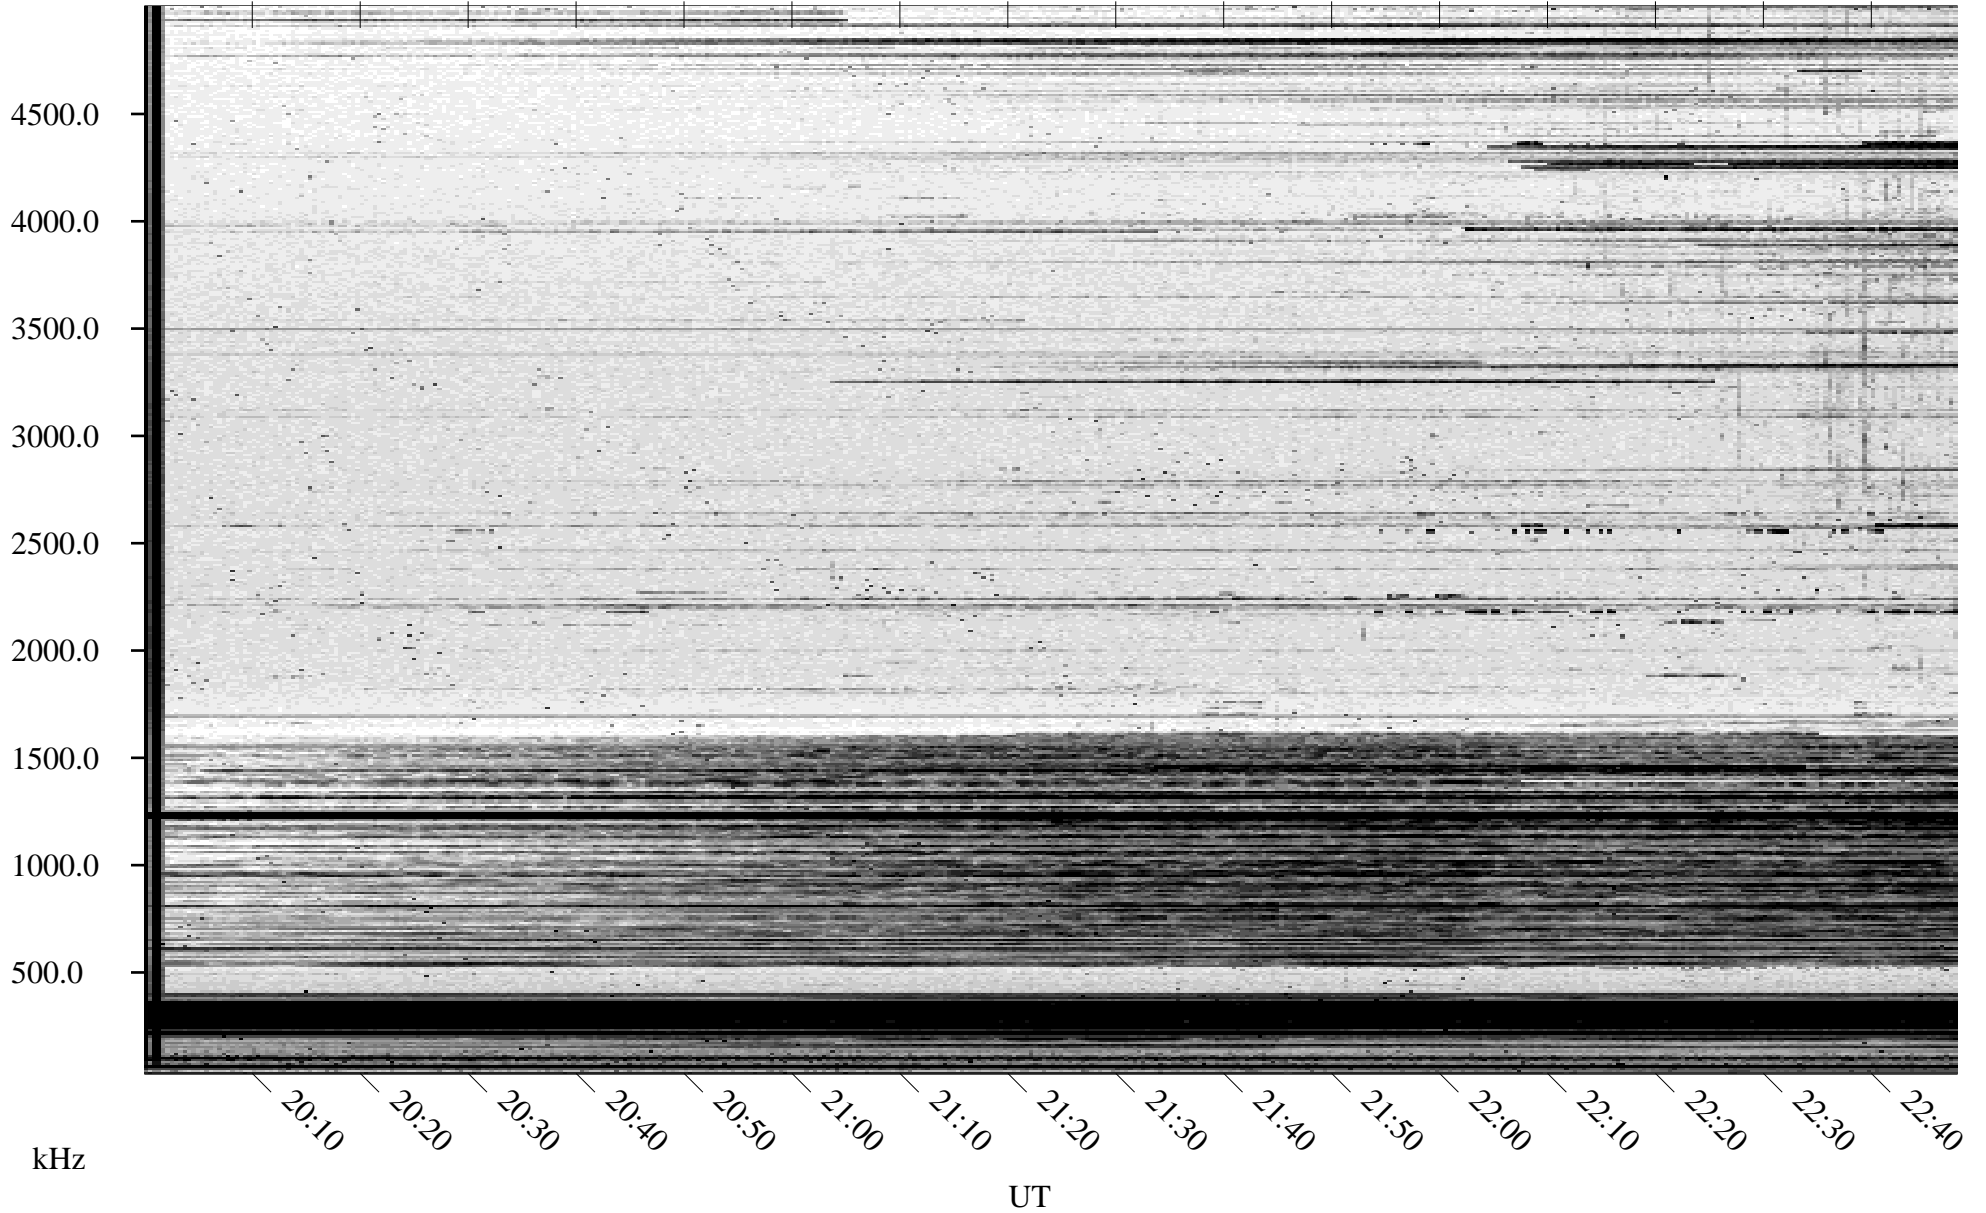

10/19/2004 Churchill, Manitoba

Linear Scale Black = 161 White = 15

ch04293l.r00m max_12

Page 1

10/19/2004 Churchill, Manitoba

Linear Scale Black = 161 White = 15

ch04293l.r00m max_12

Page 2

10/20/2004 Churchill, Manitoba

Linear Scale Black = 161 White = 15

ch04293l.r00m max_12

Page 3

10/20/2004 Churchill, Manitoba

Linear Scale Black = 161 White = 15

ch04293l.r00m max_12

Page 4

10/20/2004 Churchill, Manitoba

Linear Scale Black = 161 White = 15

ch04293l.r00m max_12

Page 5

10/20/2004 Churchill, Manitoba

Linear Scale Black = 161 White = 15

ch04293l.r00m max_12

Page 6

10/20/2004 Churchill, Manitoba

Linear Scale Black = 161 White = 15

ch04293l.r00m max_12

Page 7

10/20/2004 Churchill, Manitoba

Linear Scale Black = 161 White = 15

ch04293l.r00m max_12

Page 8