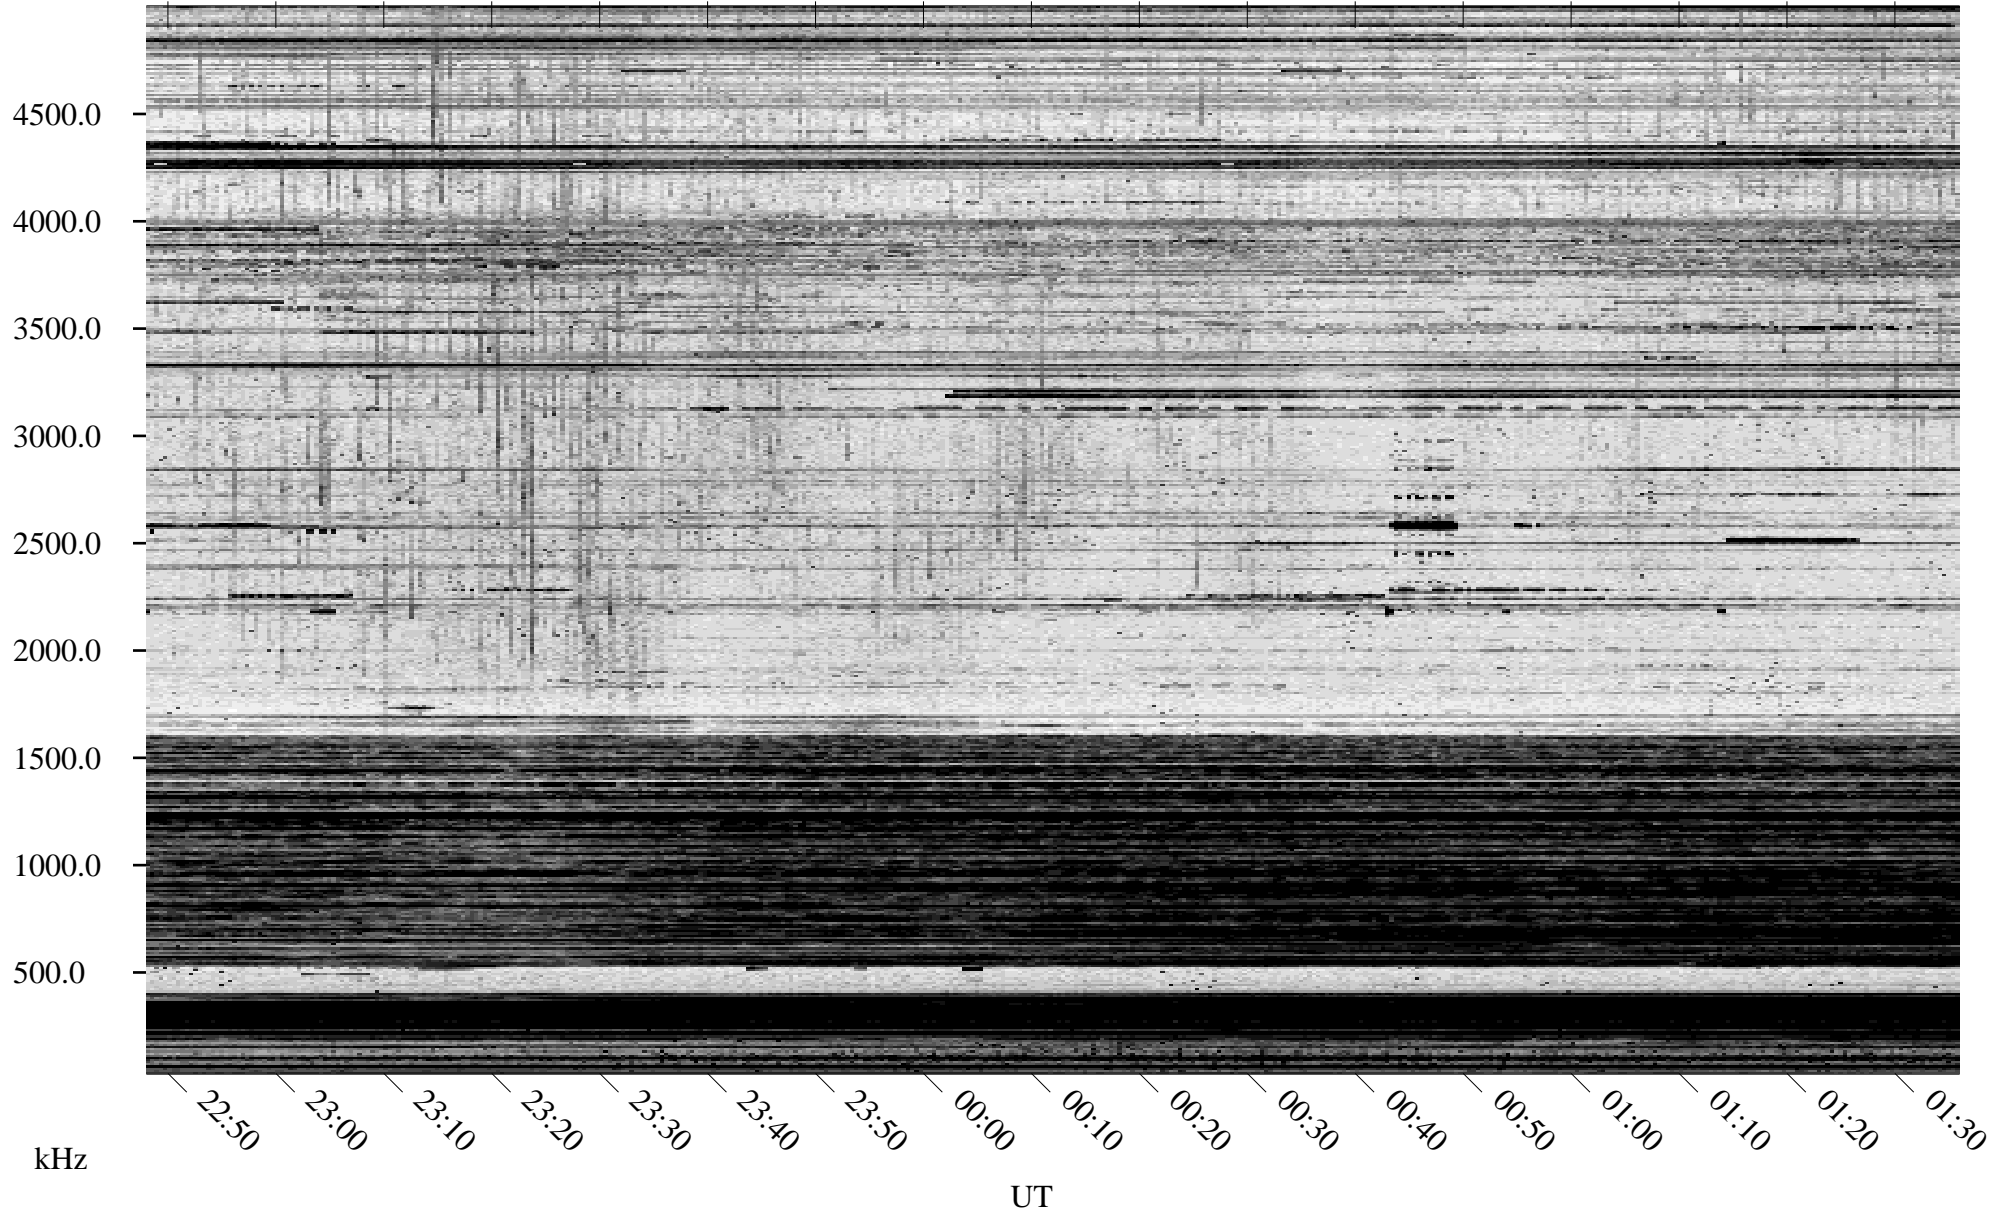

10/19/2004 Churchill, Manitoba

Linear Scale Black = 161 White = 15

ch04293l.r00m max_12

Page 1

10/19/2004 Churchill, Manitoba

Linear Scale Black = 161 White = 15

ch04293l.r00m max_12

Page 2

10/20/2004 Churchill, Manitoba

Linear Scale Black = 161 White = 15

ch04293l.r00m max_12

Page 3

10/20/2004 Churchill, Manitoba

Linear Scale Black = 161 White = 15

ch04293l.r00m max_12

Page 4

10/20/2004 Churchill, Manitoba

Linear Scale Black = 161 White = 15

ch04293l.r00m max_12

Page 5

10/20/2004 Churchill, Manitoba

Linear Scale Black = 161 White = 15

ch04293l.r00m max_12

Page 6

10/20/2004 Churchill, Manitoba

Linear Scale Black = 161 White = 15

ch04293l.r00m max_12

Page 7

10/20/2004 Churchill, Manitoba

Linear Scale Black = 161 White = 15

ch04293l.r00m max_12

Page 8