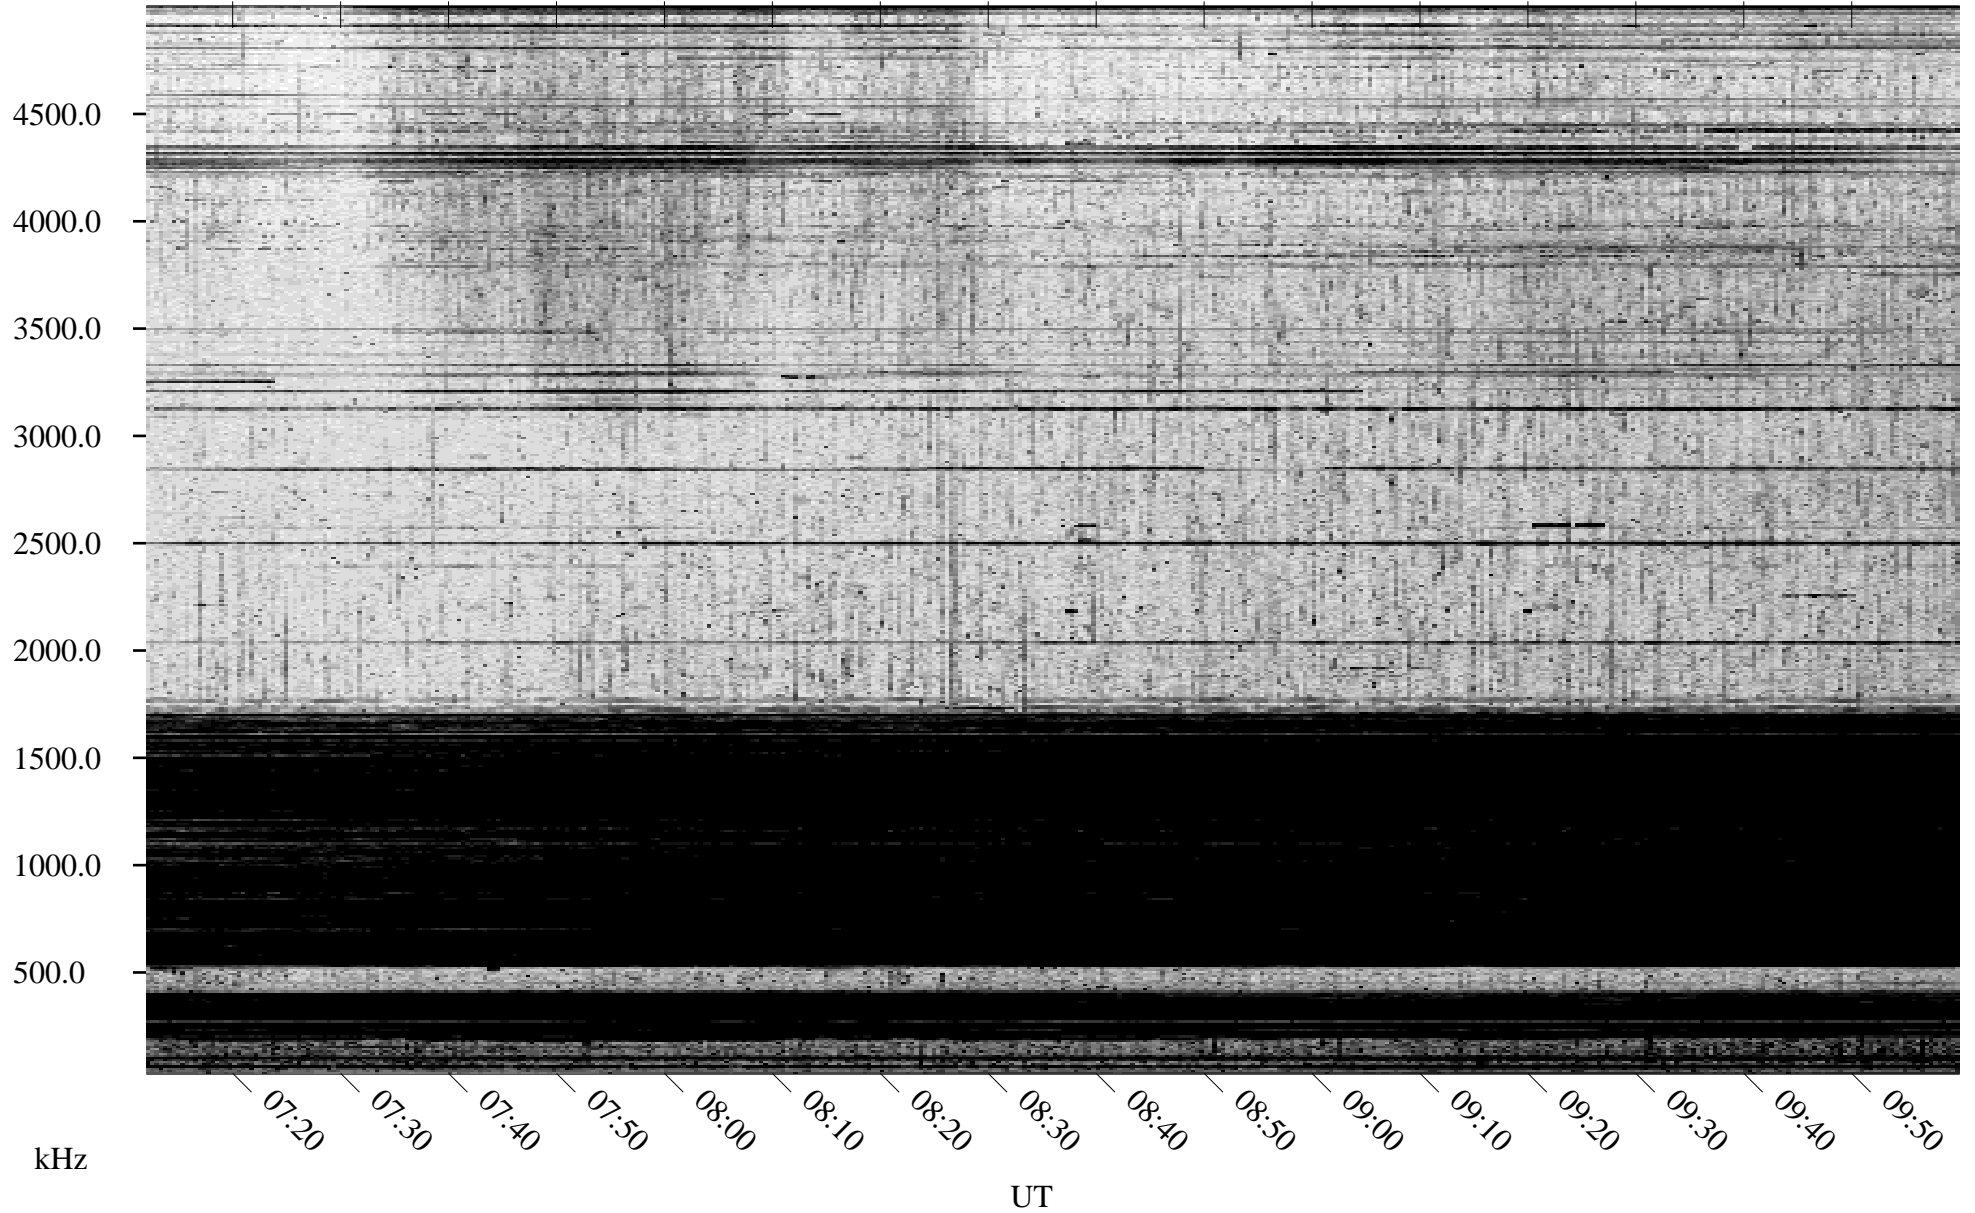

10/19/2004 Churchill, Manitoba

Linear Scale Black = 161 White = 15

ch04293l.r00m max_12

Page 1

10/19/2004 Churchill, Manitoba

Linear Scale Black = 161 White = 15

ch04293l.r00m max_12

Page 2

10/20/2004 Churchill, Manitoba

Linear Scale Black = 161 White = 15

ch04293l.r00m max_12

Page 3

10/20/2004 Churchill, Manitoba

Linear Scale Black = 161 White = 15

ch04293l.r00m max_12

Page 4

10/20/2004 Churchill, Manitoba

Linear Scale Black = 161 White = 15

ch04293l.r00m max_12

Page 5

10/20/2004 Churchill, Manitoba

Linear Scale Black = 161 White = 15

ch04293l.r00m max_12

Page 6

10/20/2004 Churchill, Manitoba

Linear Scale Black = 161 White = 15

ch04293l.r00m max_12

Page 7

10/20/2004 Churchill, Manitoba

Linear Scale Black = 161 White = 15

ch04293l.r00m max_12

Page 8