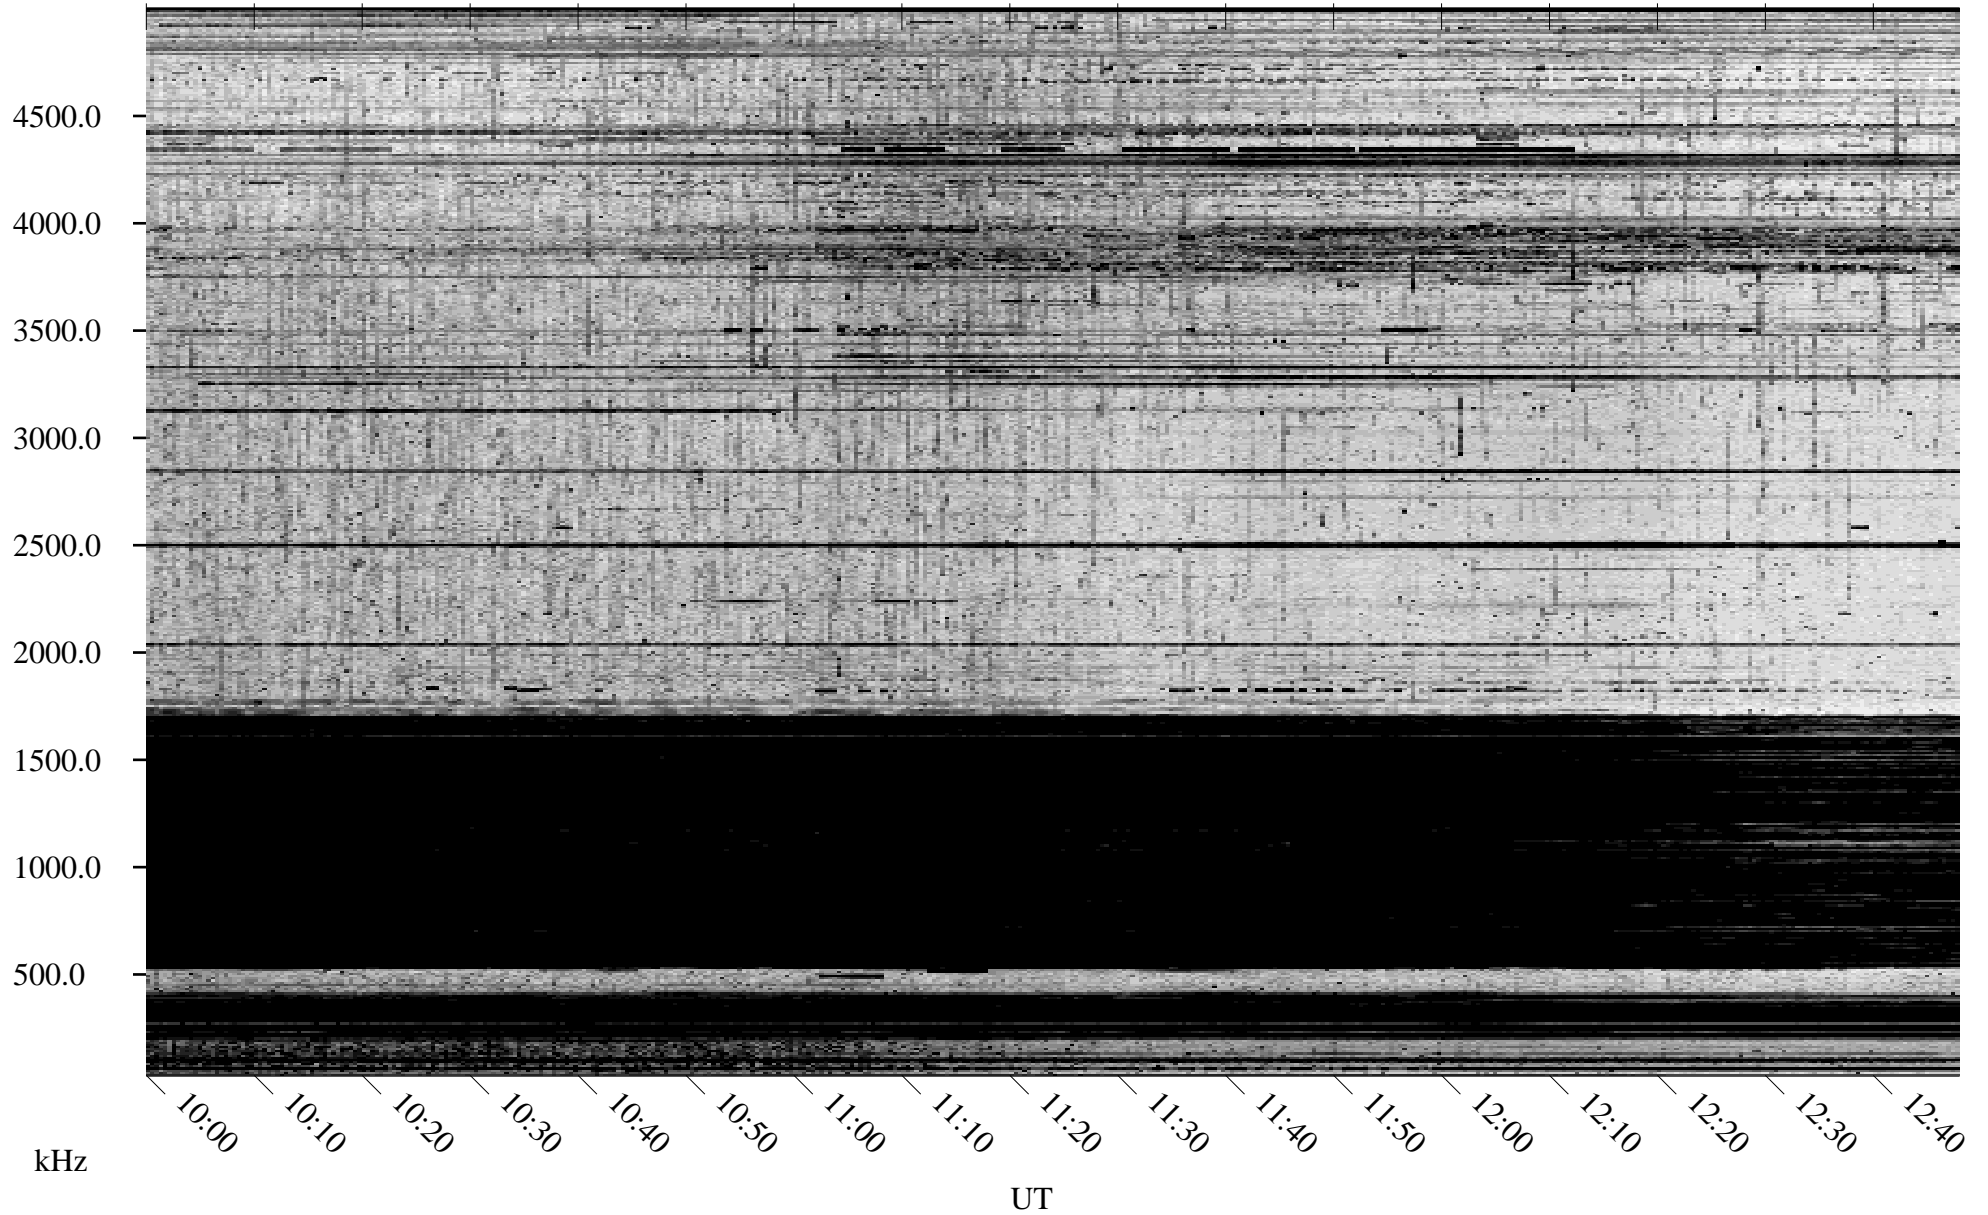

10/19/2004 Churchill, Manitoba

Linear Scale Black = 161 White = 15

ch04293l.r00m max_12

Page 1

10/19/2004 Churchill, Manitoba

Linear Scale Black = 161 White = 15

ch04293l.r00m max_12

Page 2

10/20/2004 Churchill, Manitoba

Linear Scale Black = 161 White = 15

ch04293l.r00m max_12

Page 3

10/20/2004 Churchill, Manitoba

Linear Scale Black = 161 White = 15

ch04293l.r00m max_12

Page 4

10/20/2004 Churchill, Manitoba

Linear Scale Black = 161 White = 15

ch04293l.r00m max_12

Page 5

10/20/2004 Churchill, Manitoba

Linear Scale Black = 161 White = 15

ch04293l.r00m max_12

Page 6

10/20/2004 Churchill, Manitoba

Linear Scale Black = 161 White = 15

ch04293l.r00m max_12

Page 7

10/20/2004 Churchill, Manitoba

Linear Scale Black = 161 White = 15

ch04293l.r00m max_12

Page 8