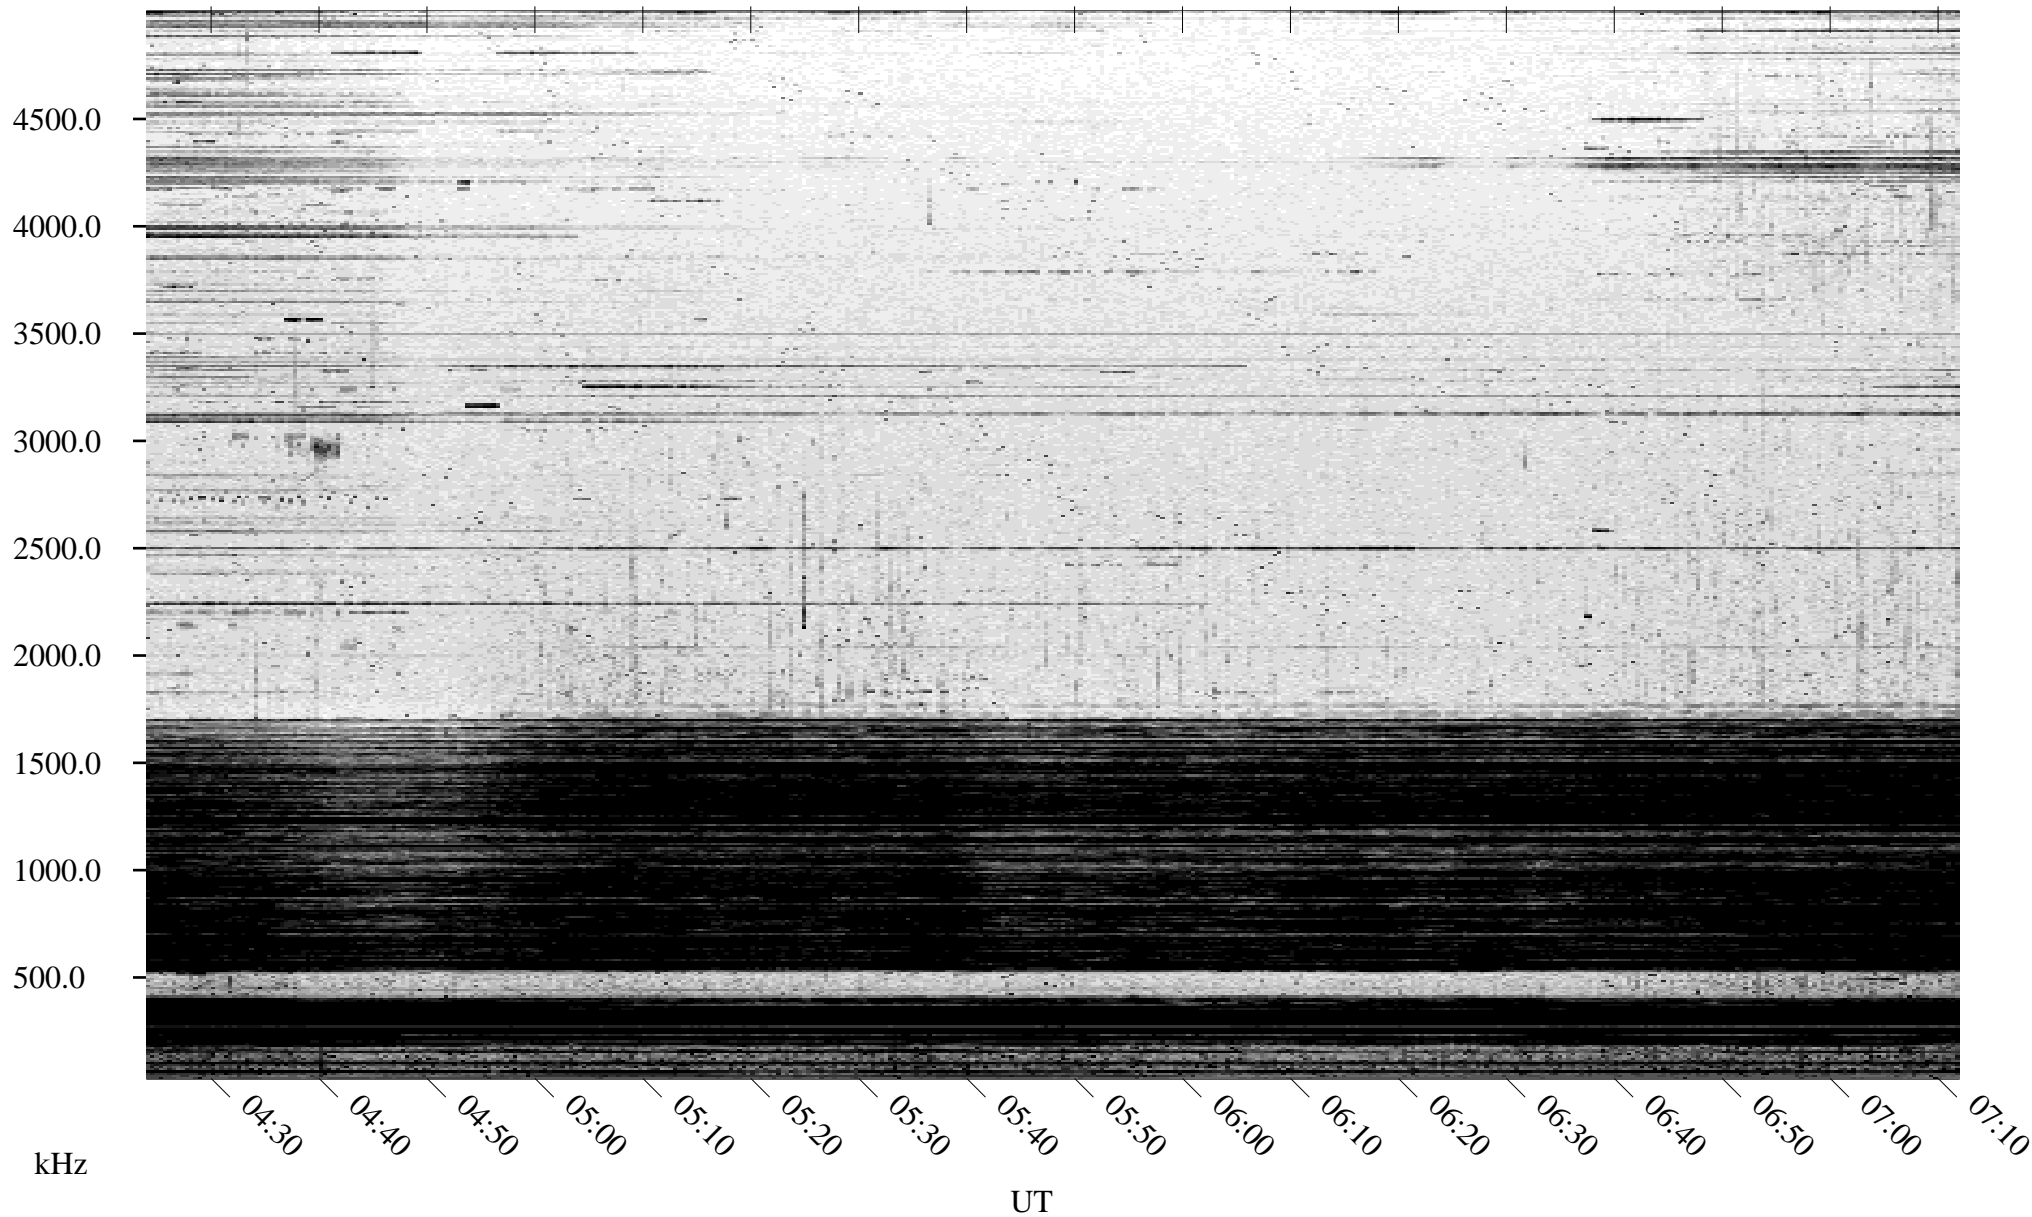

10/19/2004 Churchill, Manitoba

Linear Scale Black = 161 White = 15

ch04293l.r00m max_12

Page 1

10/19/2004 Churchill, Manitoba

Linear Scale Black = 161 White = 15

ch04293l.r00m max_12

Page 2

10/20/2004 Churchill, Manitoba

Linear Scale Black = 161 White = 15

ch04293l.r00m max_12

Page 3

10/20/2004 Churchill, Manitoba

Linear Scale Black = 161 White = 15

ch04293l.r00m max_12

Page 4

10/20/2004 Churchill, Manitoba

Linear Scale Black = 161 White = 15

ch04293l.r00m max_12

Page 5

10/20/2004 Churchill, Manitoba

Linear Scale Black = 161 White = 15

ch04293l.r00m max_12

Page 6

10/20/2004 Churchill, Manitoba

Linear Scale Black = 161 White = 15

ch04293l.r00m max_12

Page 7

10/20/2004 Churchill, Manitoba

Linear Scale Black = 161 White = 15

ch04293l.r00m max_12

Page 8