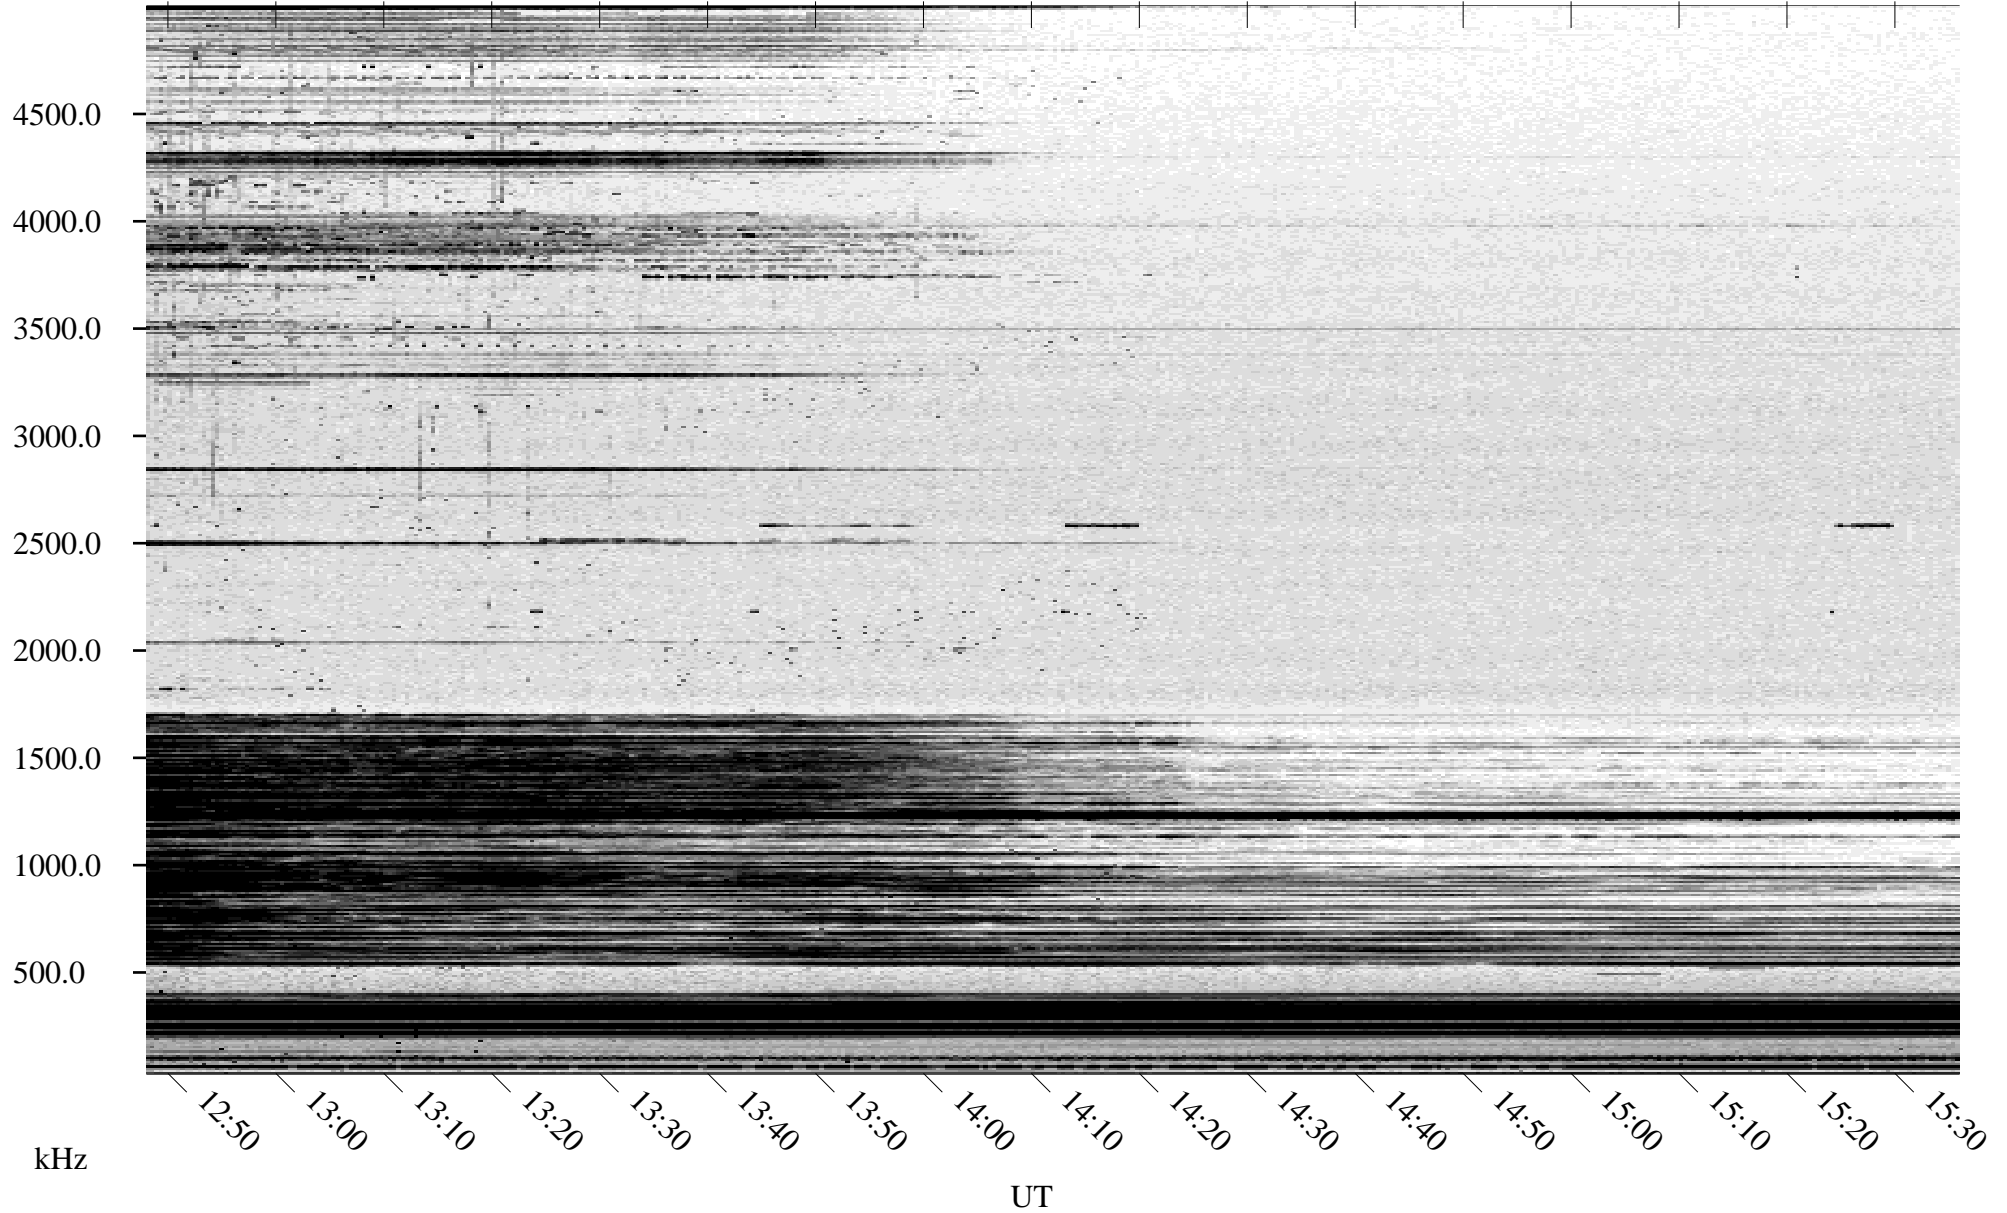

10/19/2004 Churchill, Manitoba

Linear Scale Black = 161 White = 15

ch04293l.r00m max_12

Page 1

10/19/2004 Churchill, Manitoba

Linear Scale Black = 161 White = 15

ch04293l.r00m max_12

Page 2

10/20/2004 Churchill, Manitoba

Linear Scale Black = 161 White = 15

ch04293l.r00m max_12

Page 3

10/20/2004 Churchill, Manitoba

Linear Scale Black = 161 White = 15

ch04293l.r00m max_12

Page 4

10/20/2004 Churchill, Manitoba

Linear Scale Black = 161 White = 15

ch04293l.r00m max_12

Page 5

10/20/2004 Churchill, Manitoba

Linear Scale Black = 161 White = 15

ch04293l.r00m max_12

Page 6

10/20/2004 Churchill, Manitoba

Linear Scale Black = 161 White = 15

ch04293l.r00m max_12

Page 7

10/20/2004 Churchill, Manitoba

Linear Scale Black = 161 White = 15

ch04293l.r00m max_12

Page 8