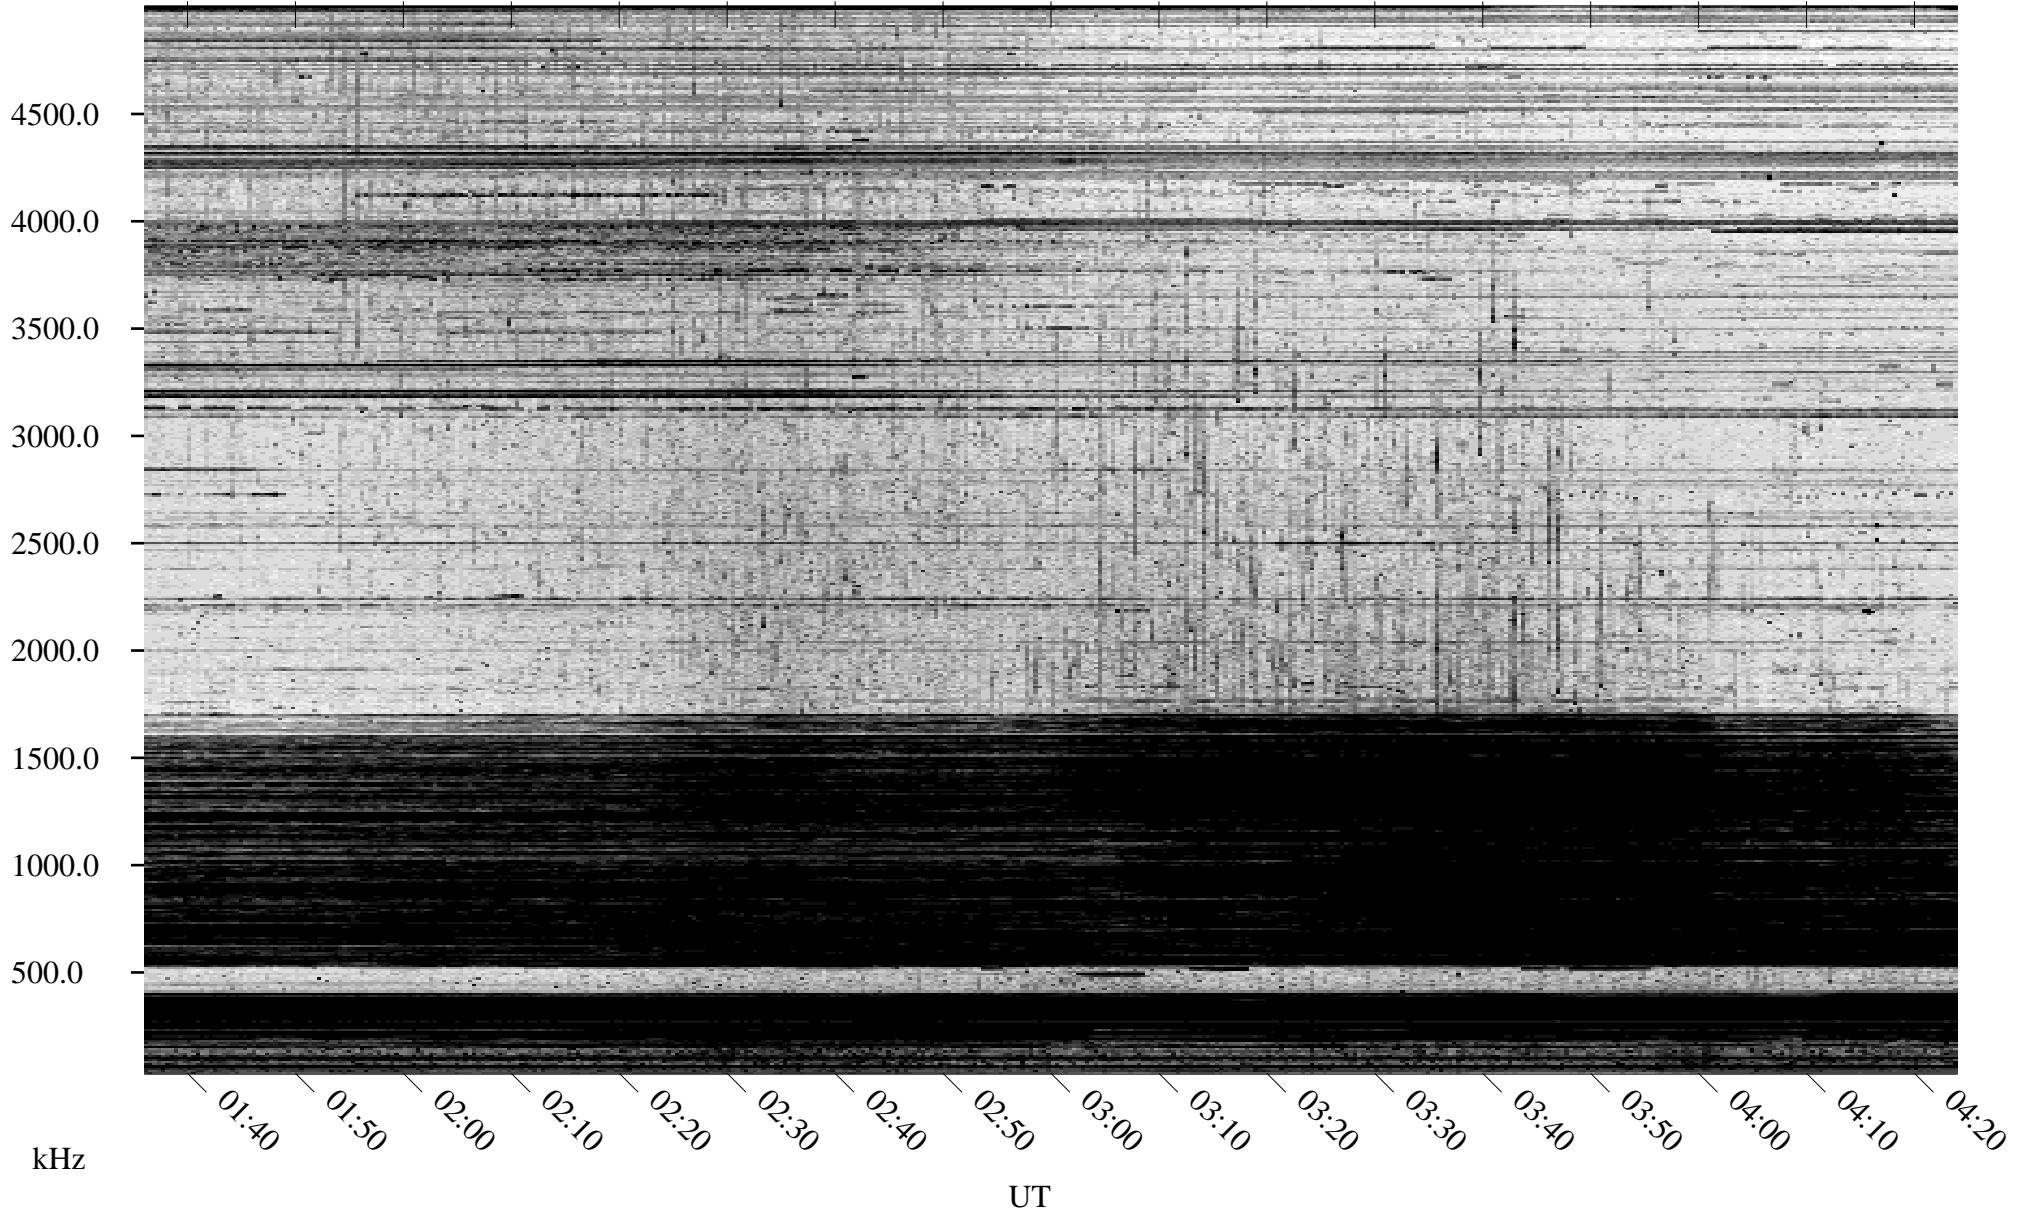

10/19/2004 Churchill, Manitoba

Linear Scale Black = 161 White = 15

ch04293l.r00m max_12

Page 1

10/19/2004 Churchill, Manitoba

Linear Scale Black = 161 White = 15

ch04293l.r00m max_12

Page 2

10/20/2004 Churchill, Manitoba

Linear Scale Black = 161 White = 15

ch04293l.r00m max_12

Page 3

10/20/2004 Churchill, Manitoba

Linear Scale Black = 161 White = 15

ch04293l.r00m max_12

Page 4

10/20/2004 Churchill, Manitoba

Linear Scale Black = 161 White = 15

ch04293l.r00m max_12

Page 5

10/20/2004 Churchill, Manitoba

Linear Scale Black = 161 White = 15

ch04293l.r00m max_12

Page 6

10/20/2004 Churchill, Manitoba

Linear Scale Black = 161 White = 15

ch04293l.r00m max_12

Page 7

10/20/2004 Churchill, Manitoba

Linear Scale Black = 161 White = 15

ch04293l.r00m max_12

Page 8