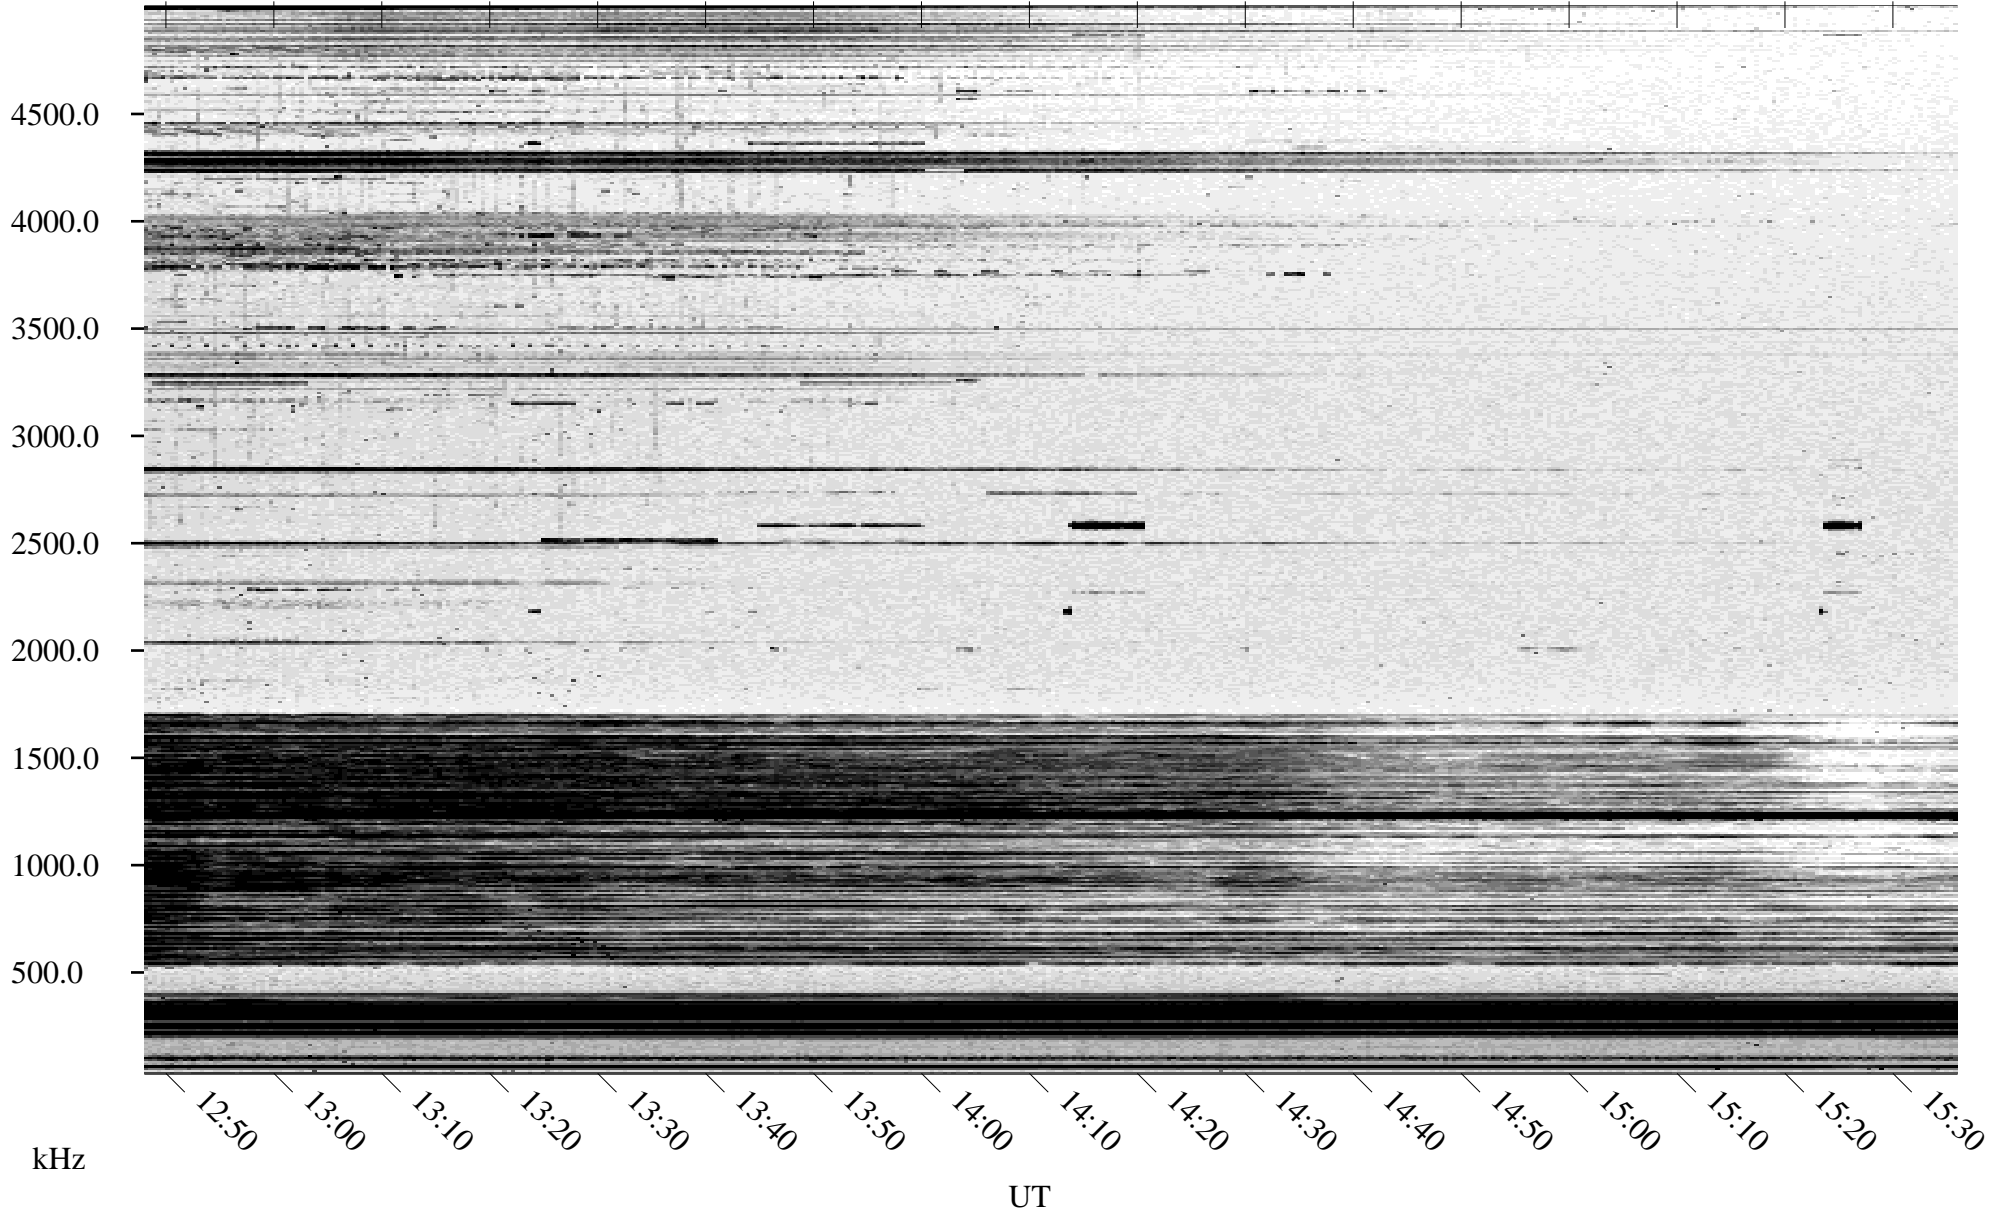

# 10/21/2004 Churchill, Manitoba

Linear Scale    Black = 161    White = 15

ch04294l.r00m max\_12

Page 5

# 10/21/2004 Churchill, Manitoba

Linear Scale    Black = 161    White = 15

ch04294l.r00m max\_12

# 10/21/2004 Churchill, Manitoba

Linear Scale    Black = 161    White = 15

ch04294l.r00m max\_12

Page 7