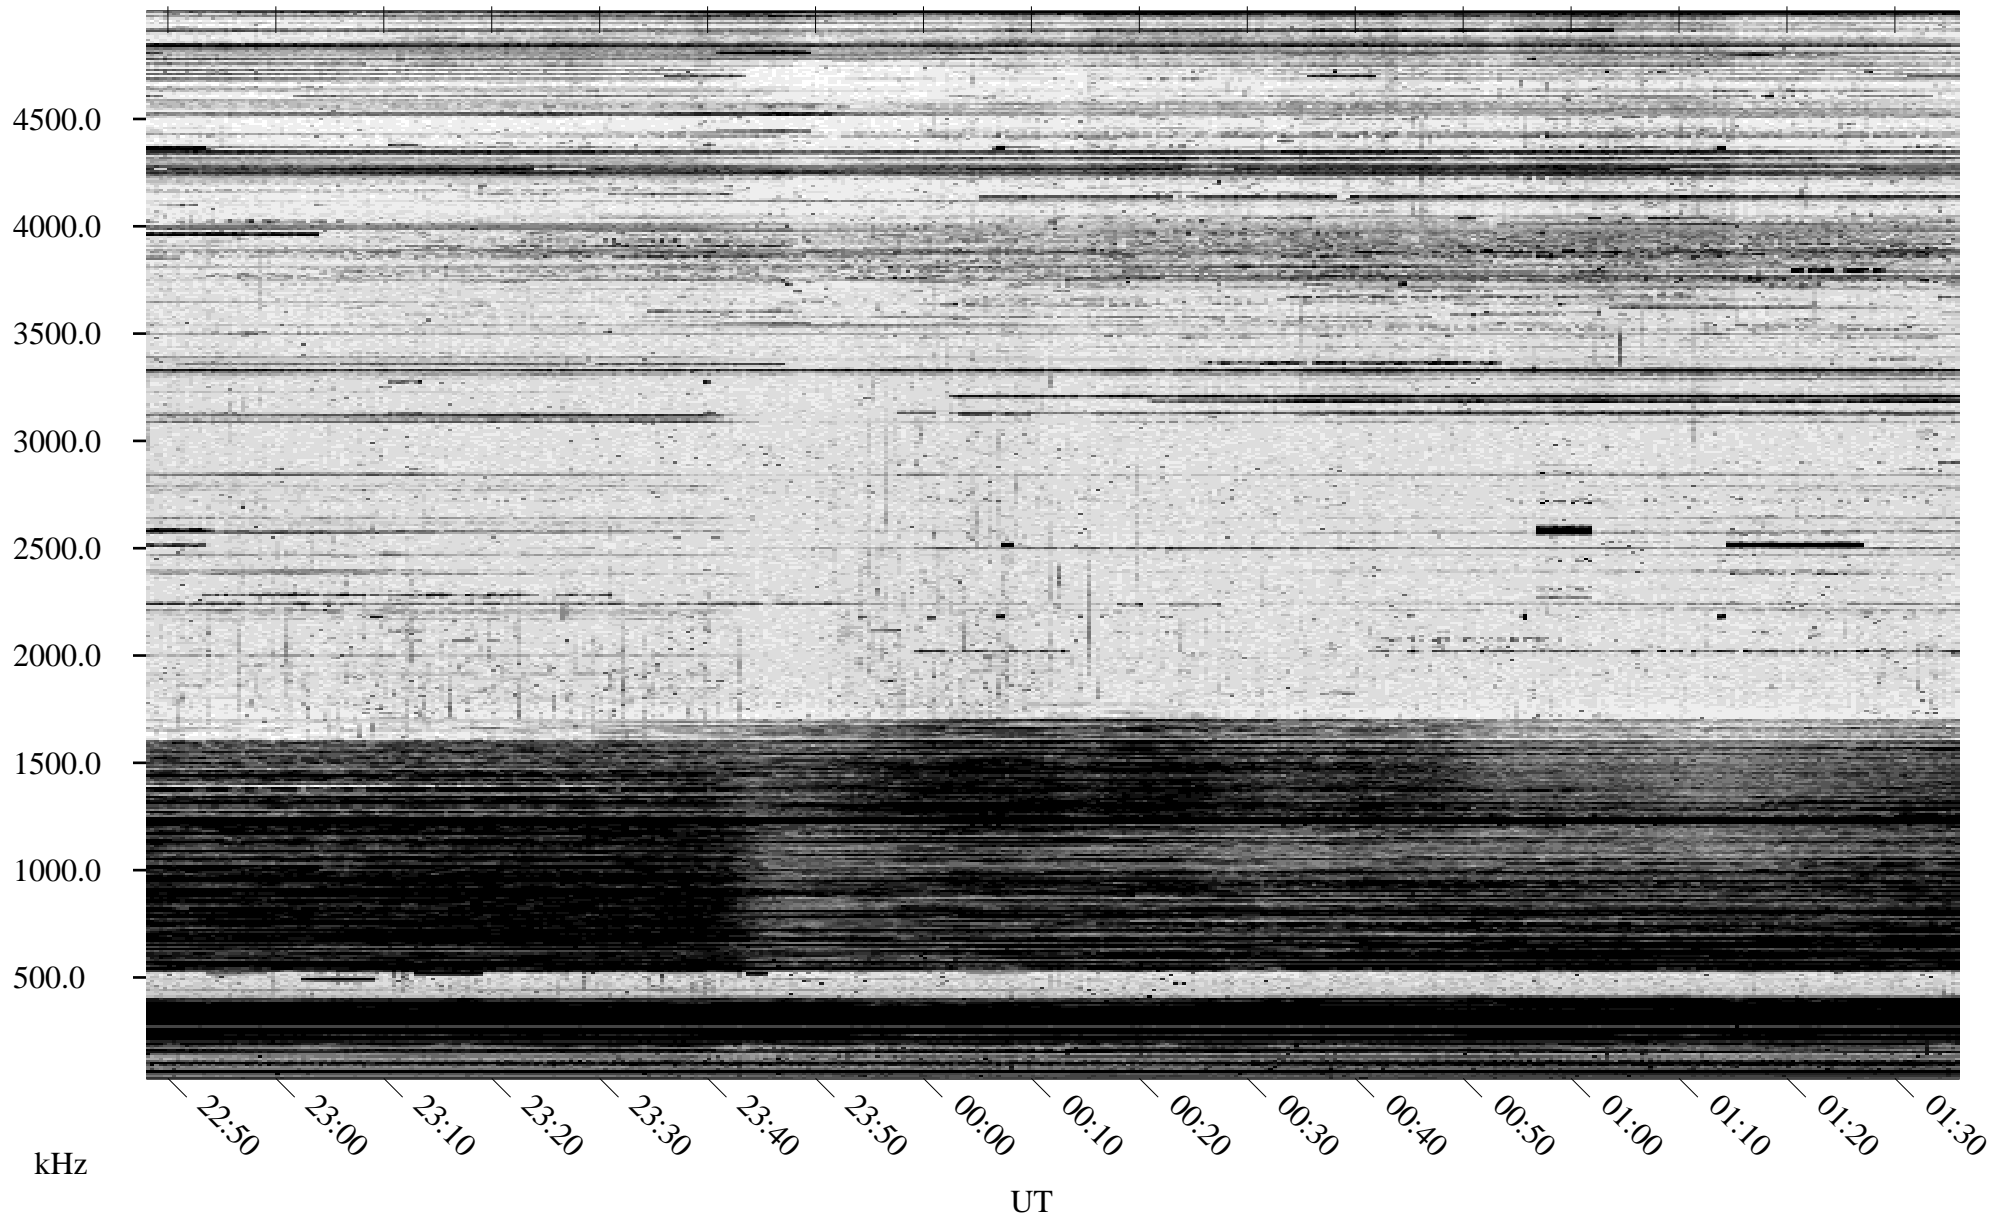

# 10/20/2004 Churchill, Manitoba

Linear Scale    Black = 161    White = 15

ch04294l.r00m max\_12

Page 1

# 10/20/2004 Churchill, Manitoba

Linear Scale    Black = 161    White = 15

ch04294l.r00m max\_12

Page 2

# 10/21/2004 Churchill, Manitoba

Linear Scale    Black = 161    White = 15

ch04294l.r00m max\_12

Page 3

# 10/21/2004 Churchill, Manitoba

Linear Scale    Black = 161    White = 15

ch04294l.r00m max\_12

Page 4