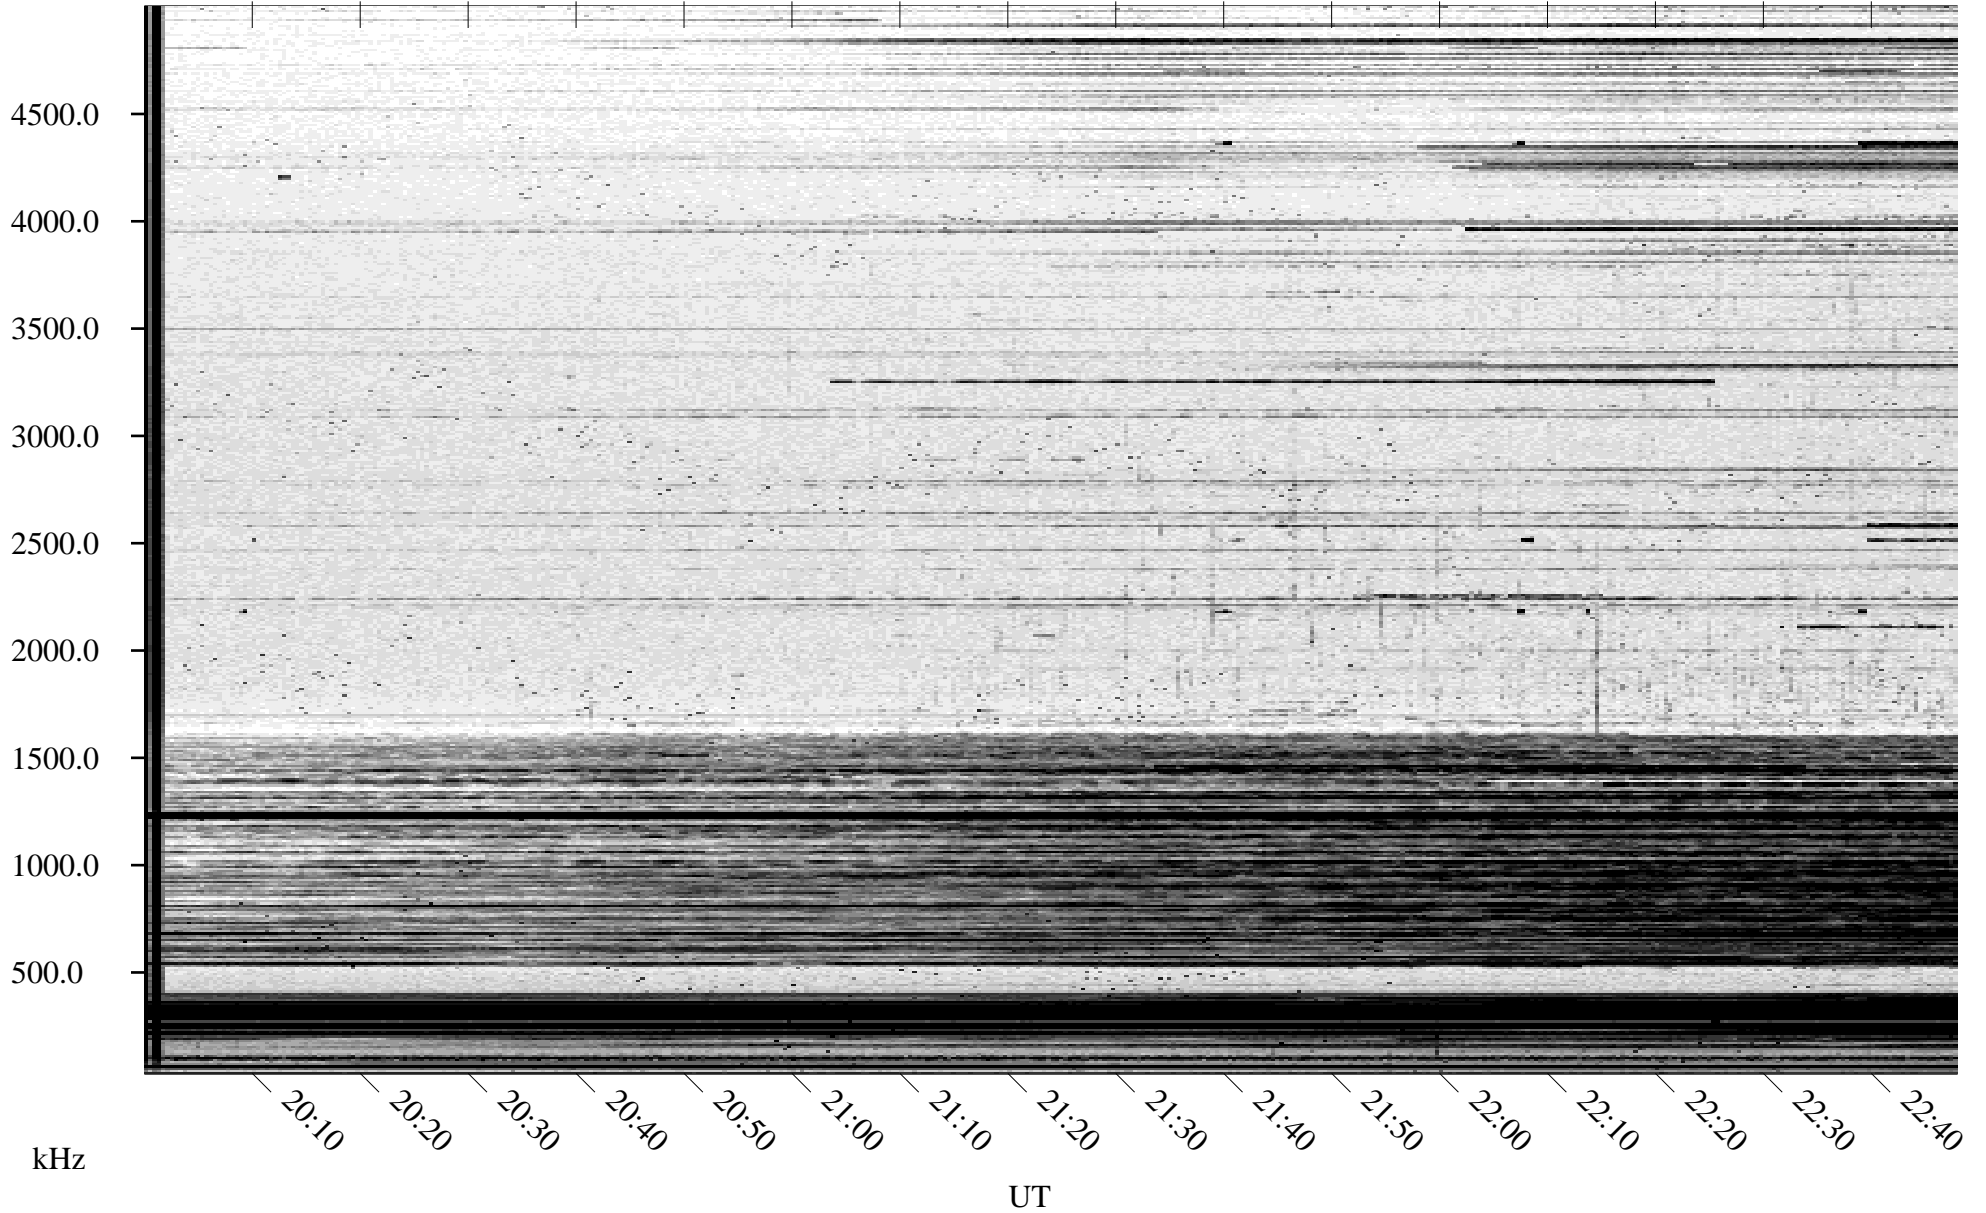

# 10/20/2004 Churchill, Manitoba

Linear Scale    Black = 161    White = 15

ch04294l.r00m max\_12

Page 1

# 10/20/2004 Churchill, Manitoba

Linear Scale    Black = 161    White = 15

ch04294l.r00m max\_12

Page 2

# 10/21/2004 Churchill, Manitoba

Linear Scale    Black = 161    White = 15

ch04294l.r00m max\_12

Page 3

# 10/21/2004 Churchill, Manitoba

Linear Scale    Black = 161    White = 15

ch04294l.r00m max\_12

Page 4