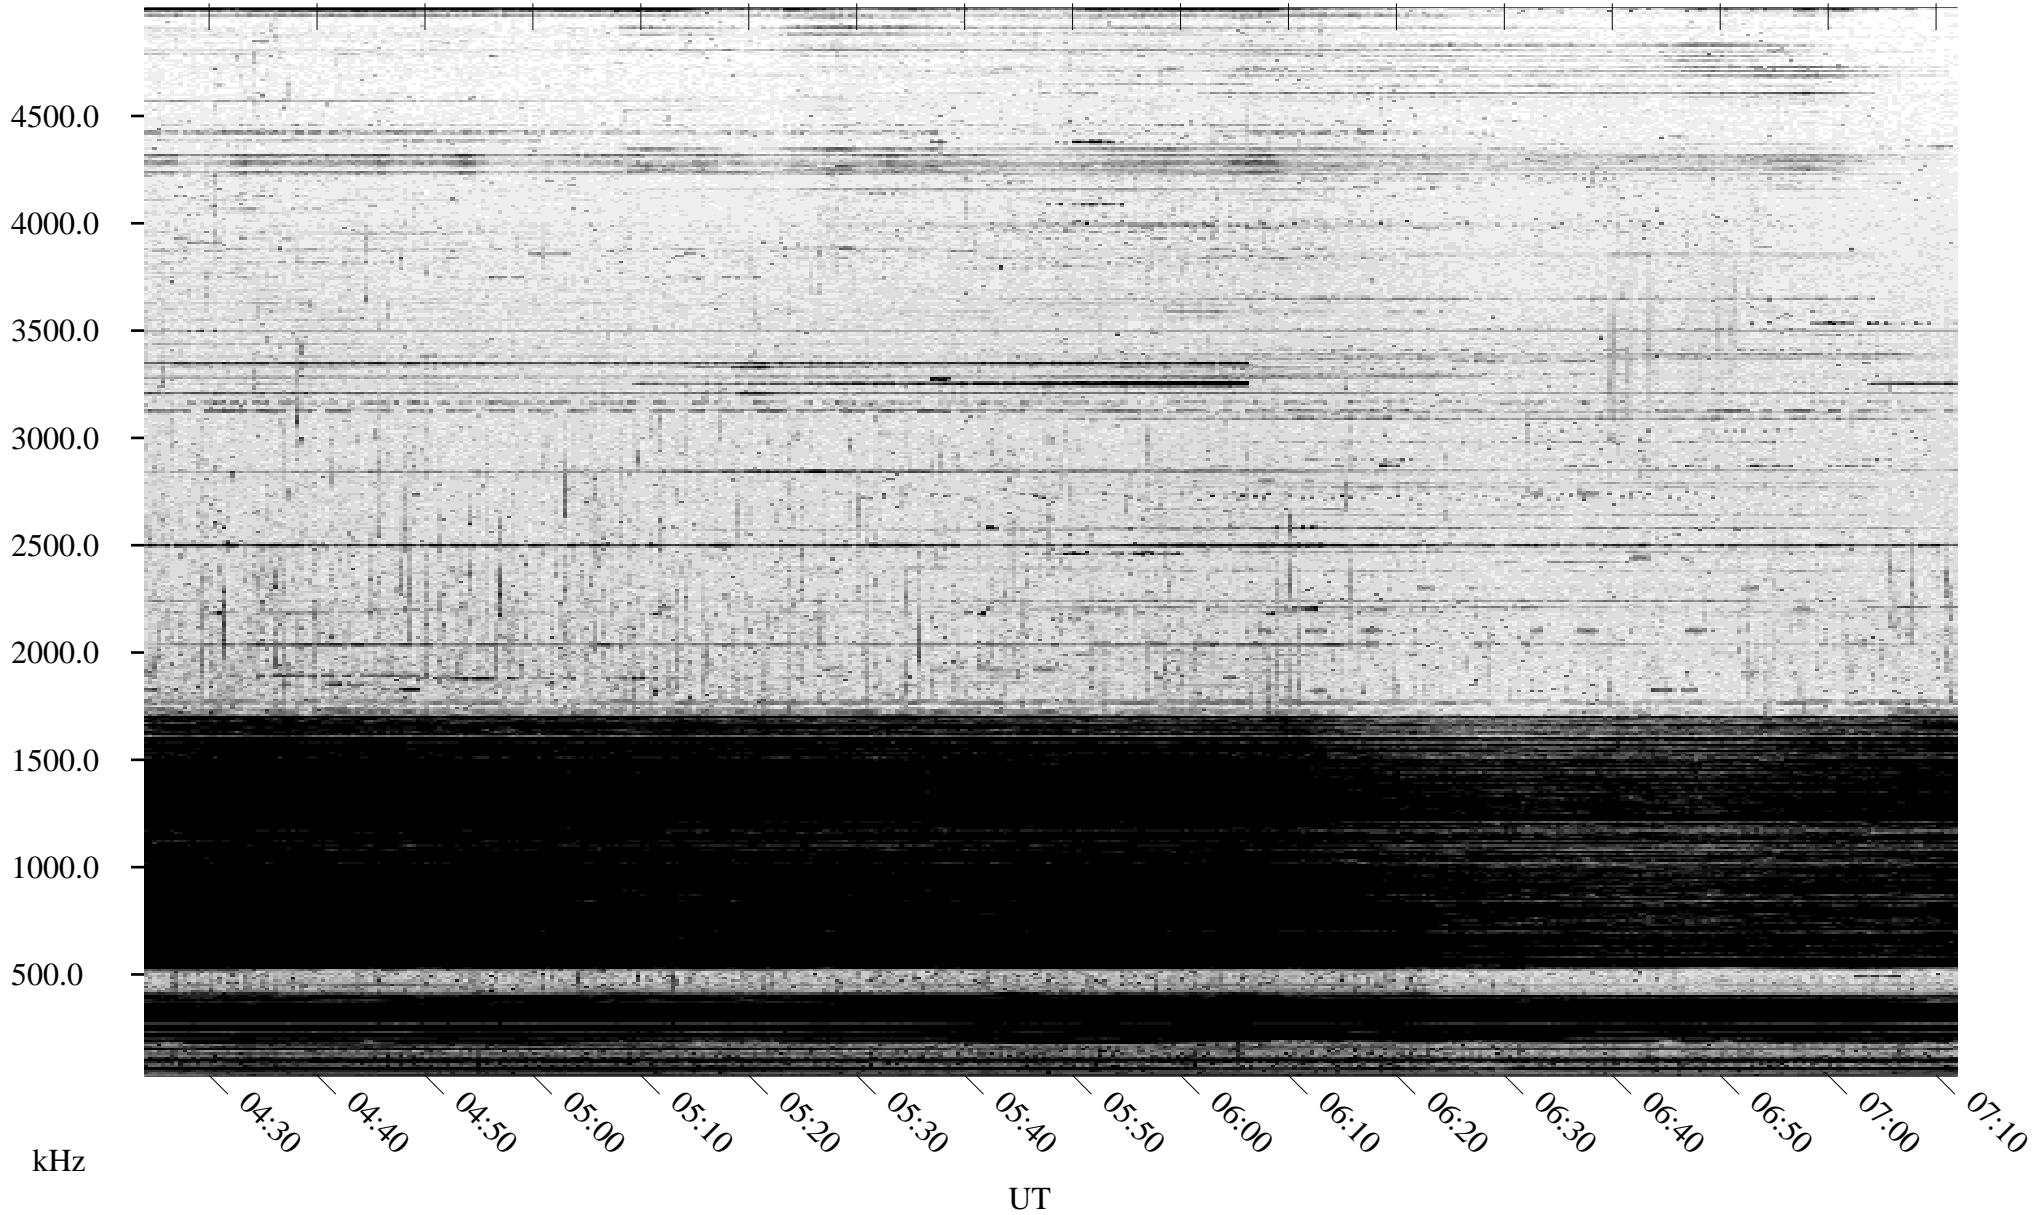

# 10/20/2004 Churchill, Manitoba

Linear Scale    Black = 161    White = 15

ch04294l.r00m max\_12

Page 1

# 10/20/2004 Churchill, Manitoba

Linear Scale    Black = 161    White = 15

ch04294l.r00m max\_12

Page 2

# 10/21/2004 Churchill, Manitoba

Linear Scale    Black = 161    White = 15

ch04294l.r00m max\_12

Page 3

# 10/21/2004 Churchill, Manitoba

Linear Scale    Black = 161    White = 15

ch04294l.r00m max\_12

Page 4