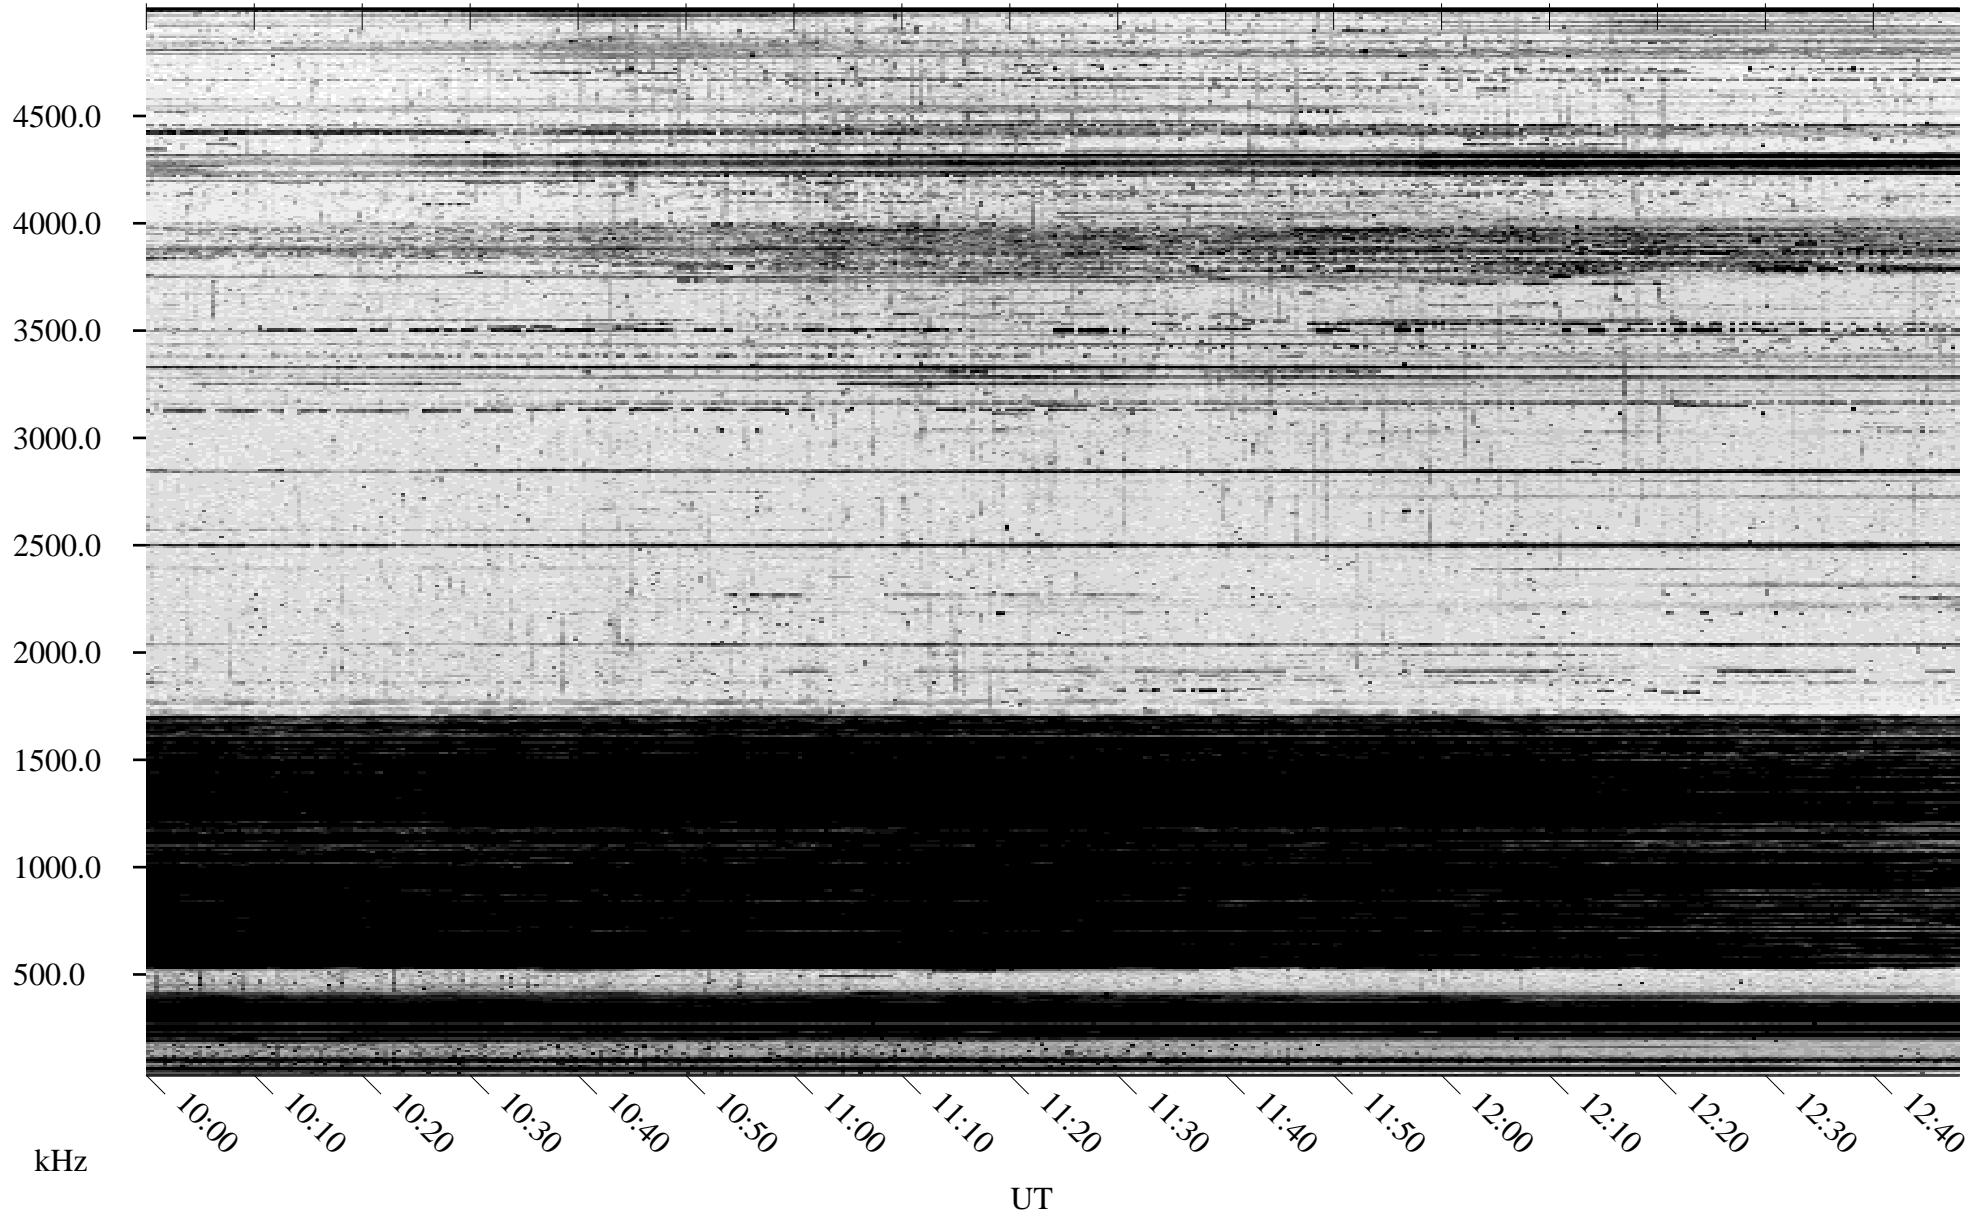

# 10/21/2004 Churchill, Manitoba

Linear Scale    Black = 161    White = 15

ch04294l.r00m max\_12

Page 4

# 10/21/2004 Churchill, Manitoba

Linear Scale    Black = 161    White = 15

ch04294l.r00m max\_12

Page 5

# 10/21/2004 Churchill, Manitoba

Linear Scale    Black = 161    White = 15

ch04294l.r00m max\_12

# 10/21/2004 Churchill, Manitoba

Linear Scale    Black = 161    White = 15

ch04294l.r00m max\_12

Page 7