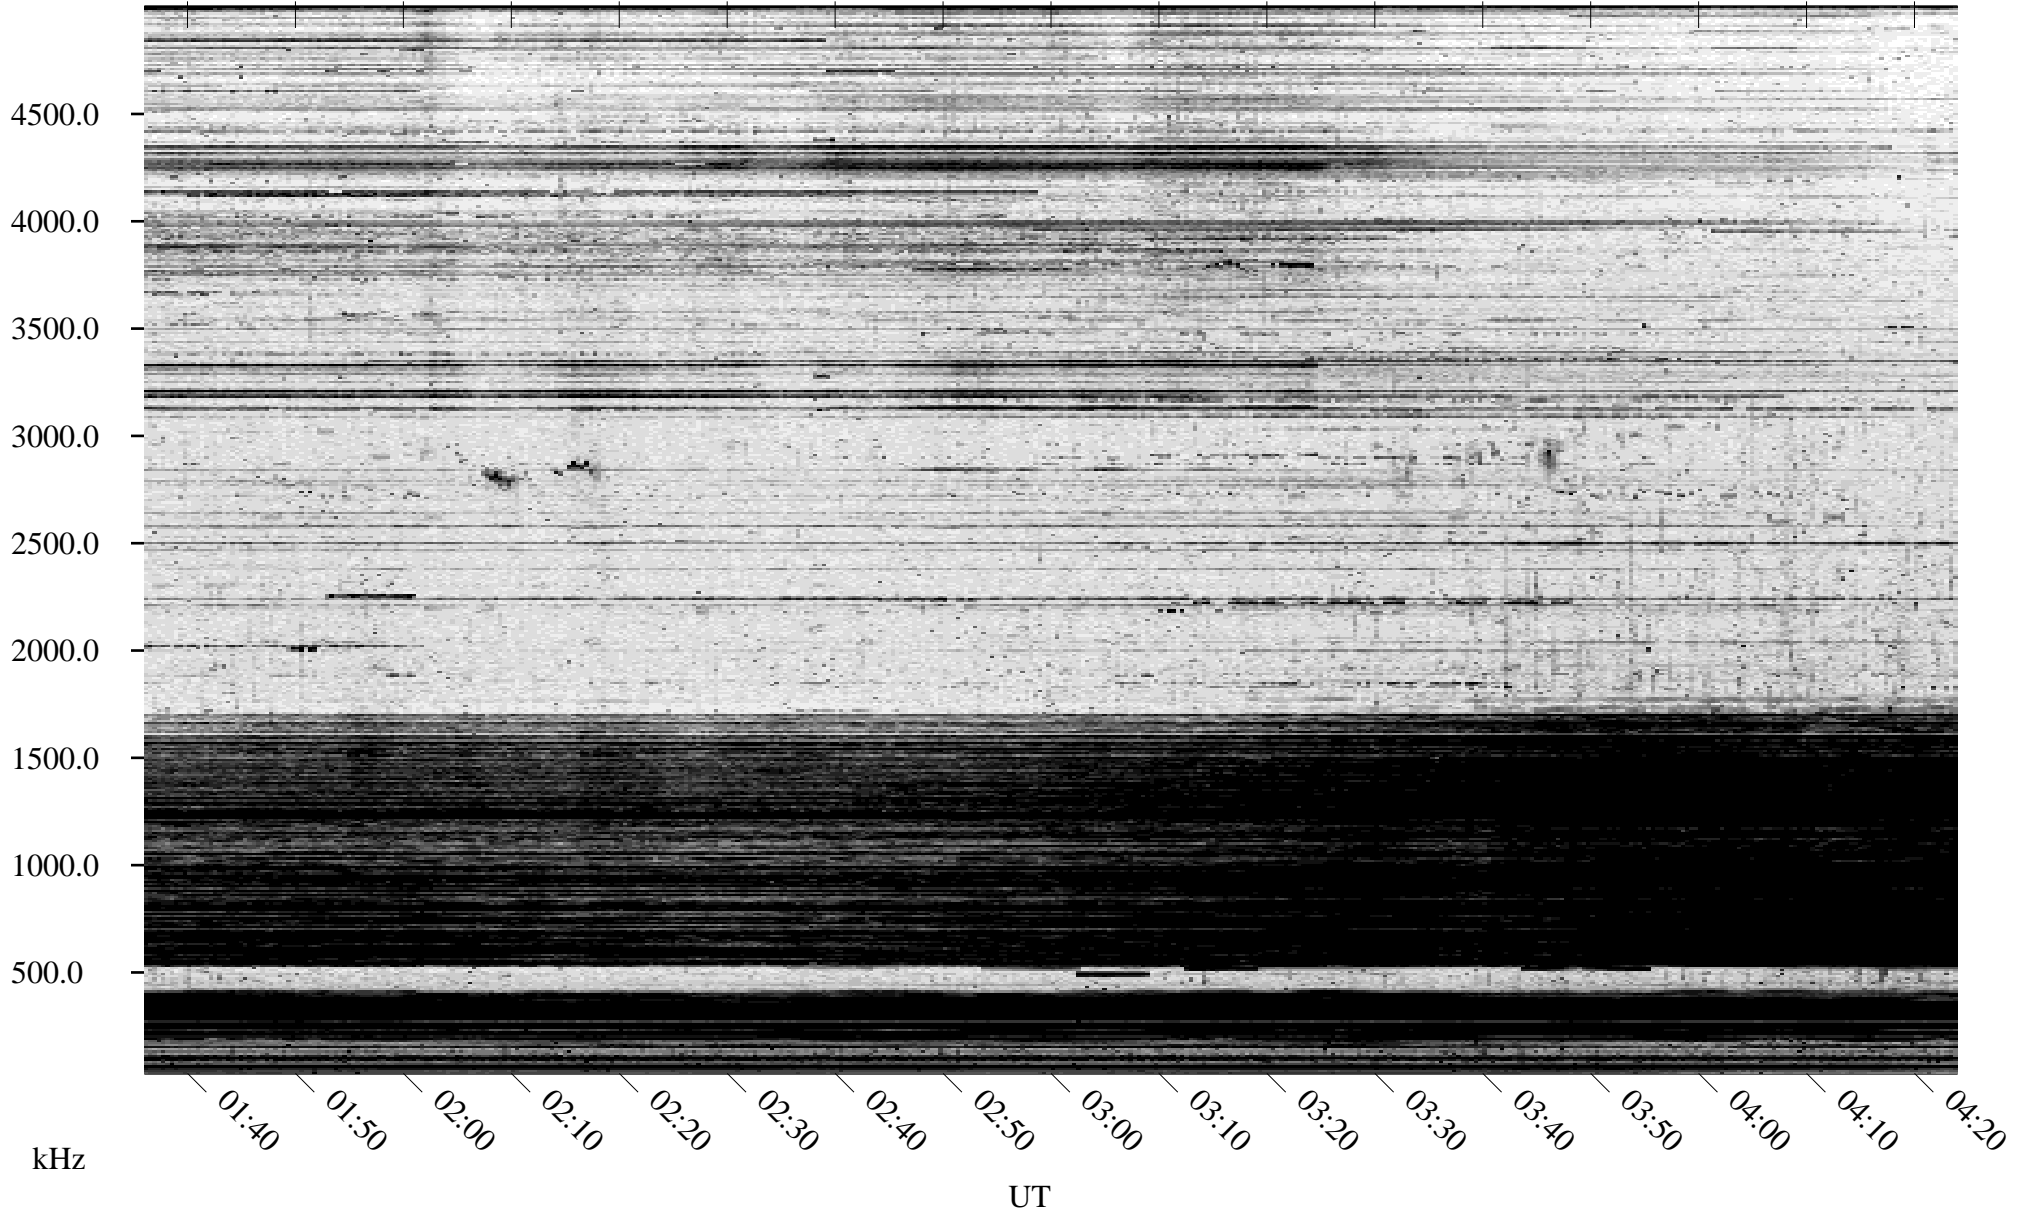

# 10/20/2004 Churchill, Manitoba

Linear Scale    Black = 161    White = 15

ch04294l.r00m max\_12

Page 1

# 10/20/2004 Churchill, Manitoba

Linear Scale    Black = 161    White = 15

ch04294l.r00m max\_12

Page 2

# 10/21/2004 Churchill, Manitoba

Linear Scale    Black = 161    White = 15

ch04294l.r00m max\_12

Page 3

# 10/21/2004 Churchill, Manitoba

Linear Scale    Black = 161    White = 15

ch04294l.r00m max\_12

Page 4