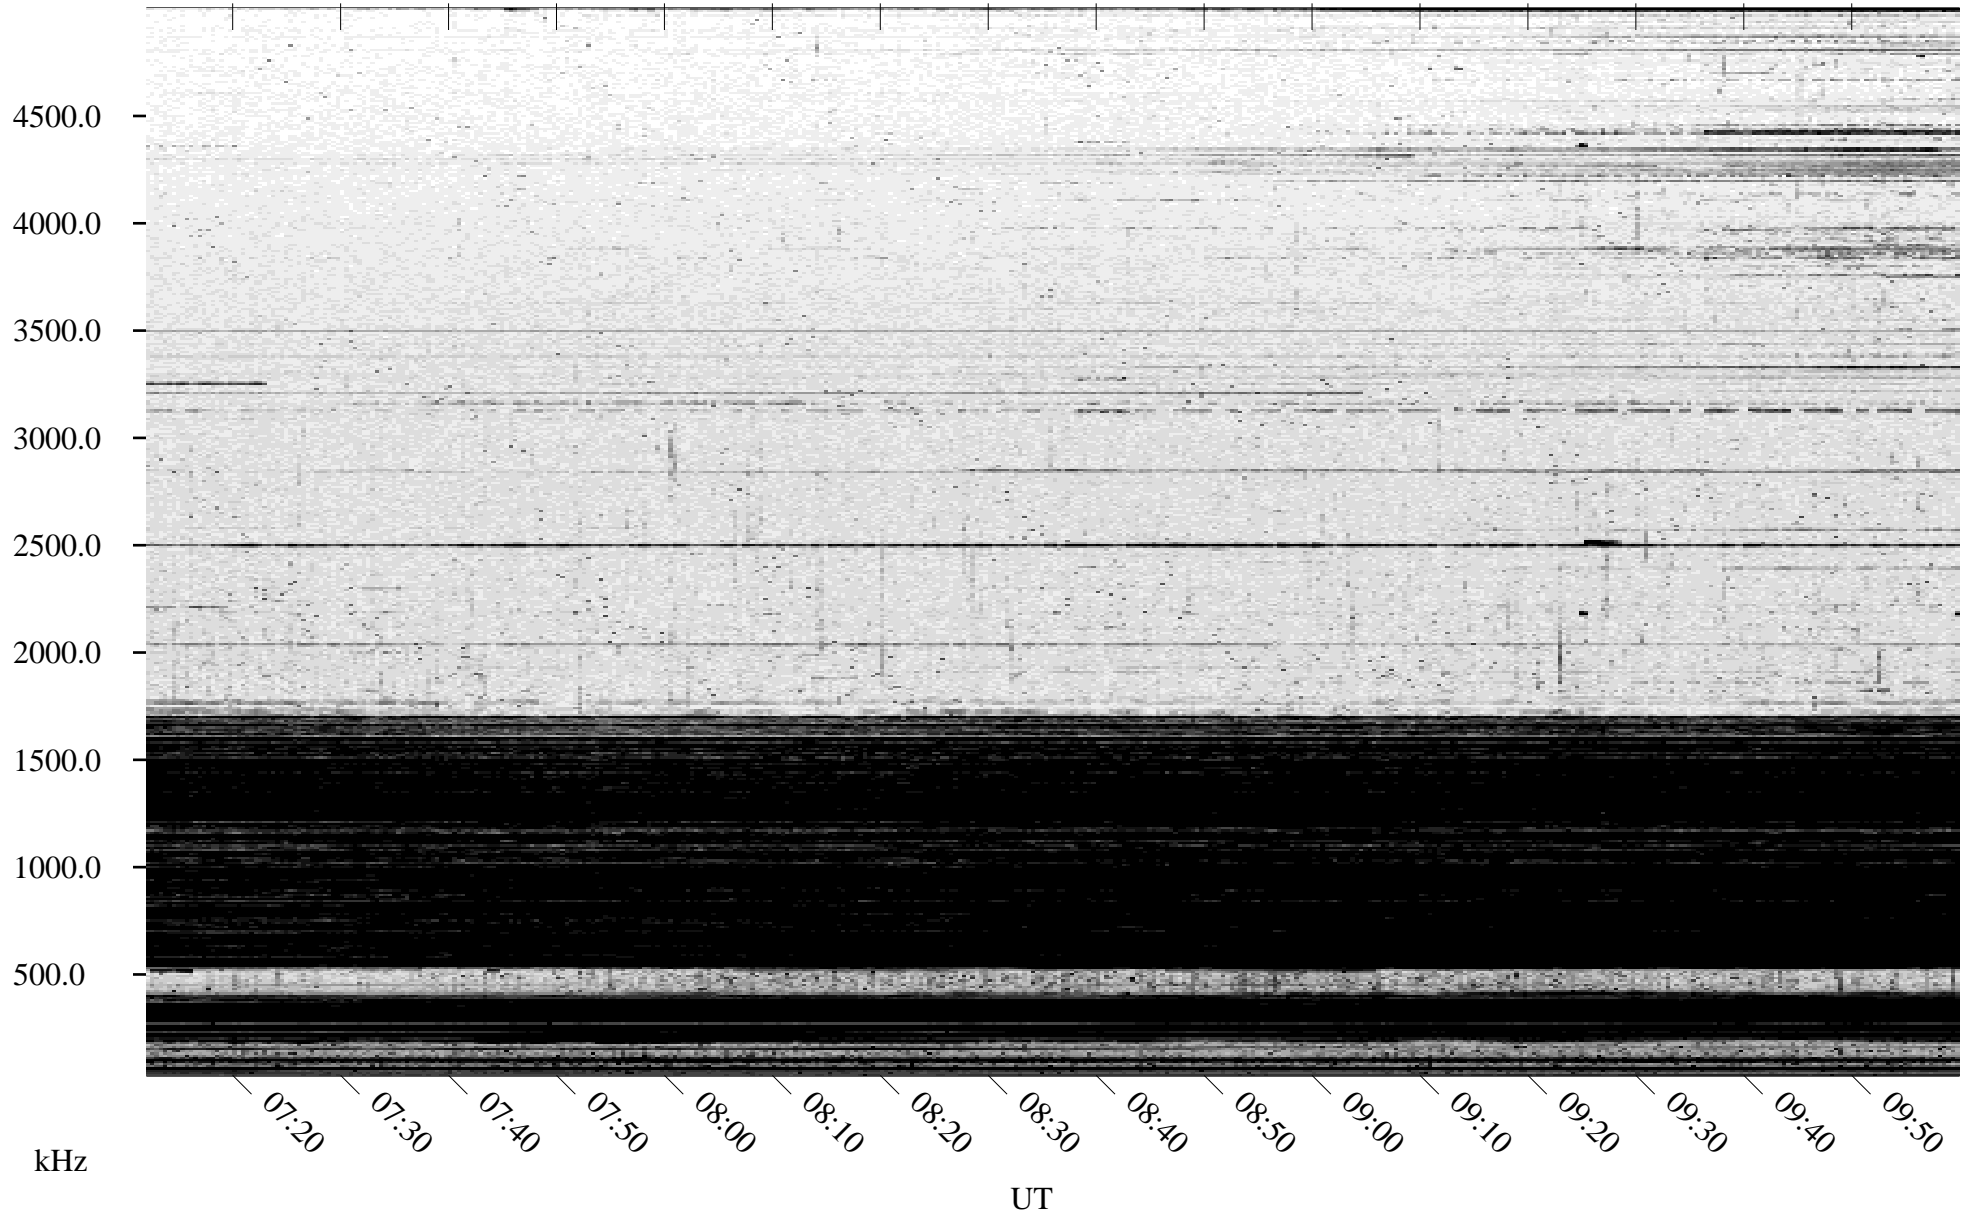

# 10/20/2004 Churchill, Manitoba

Linear Scale    Black = 161    White = 15

ch04294l.r00m max\_12

Page 1

# 10/21/2004 Churchill, Manitoba

Linear Scale    Black = 161    White = 15

ch04294l.r00m max\_12

Page 4

# 10/21/2004 Churchill, Manitoba

Linear Scale    Black = 161    White = 15

ch04294l.r00m max\_12

Page 5

# 10/21/2004 Churchill, Manitoba

Linear Scale    Black = 161    White = 15

ch04294l.r00m max\_12