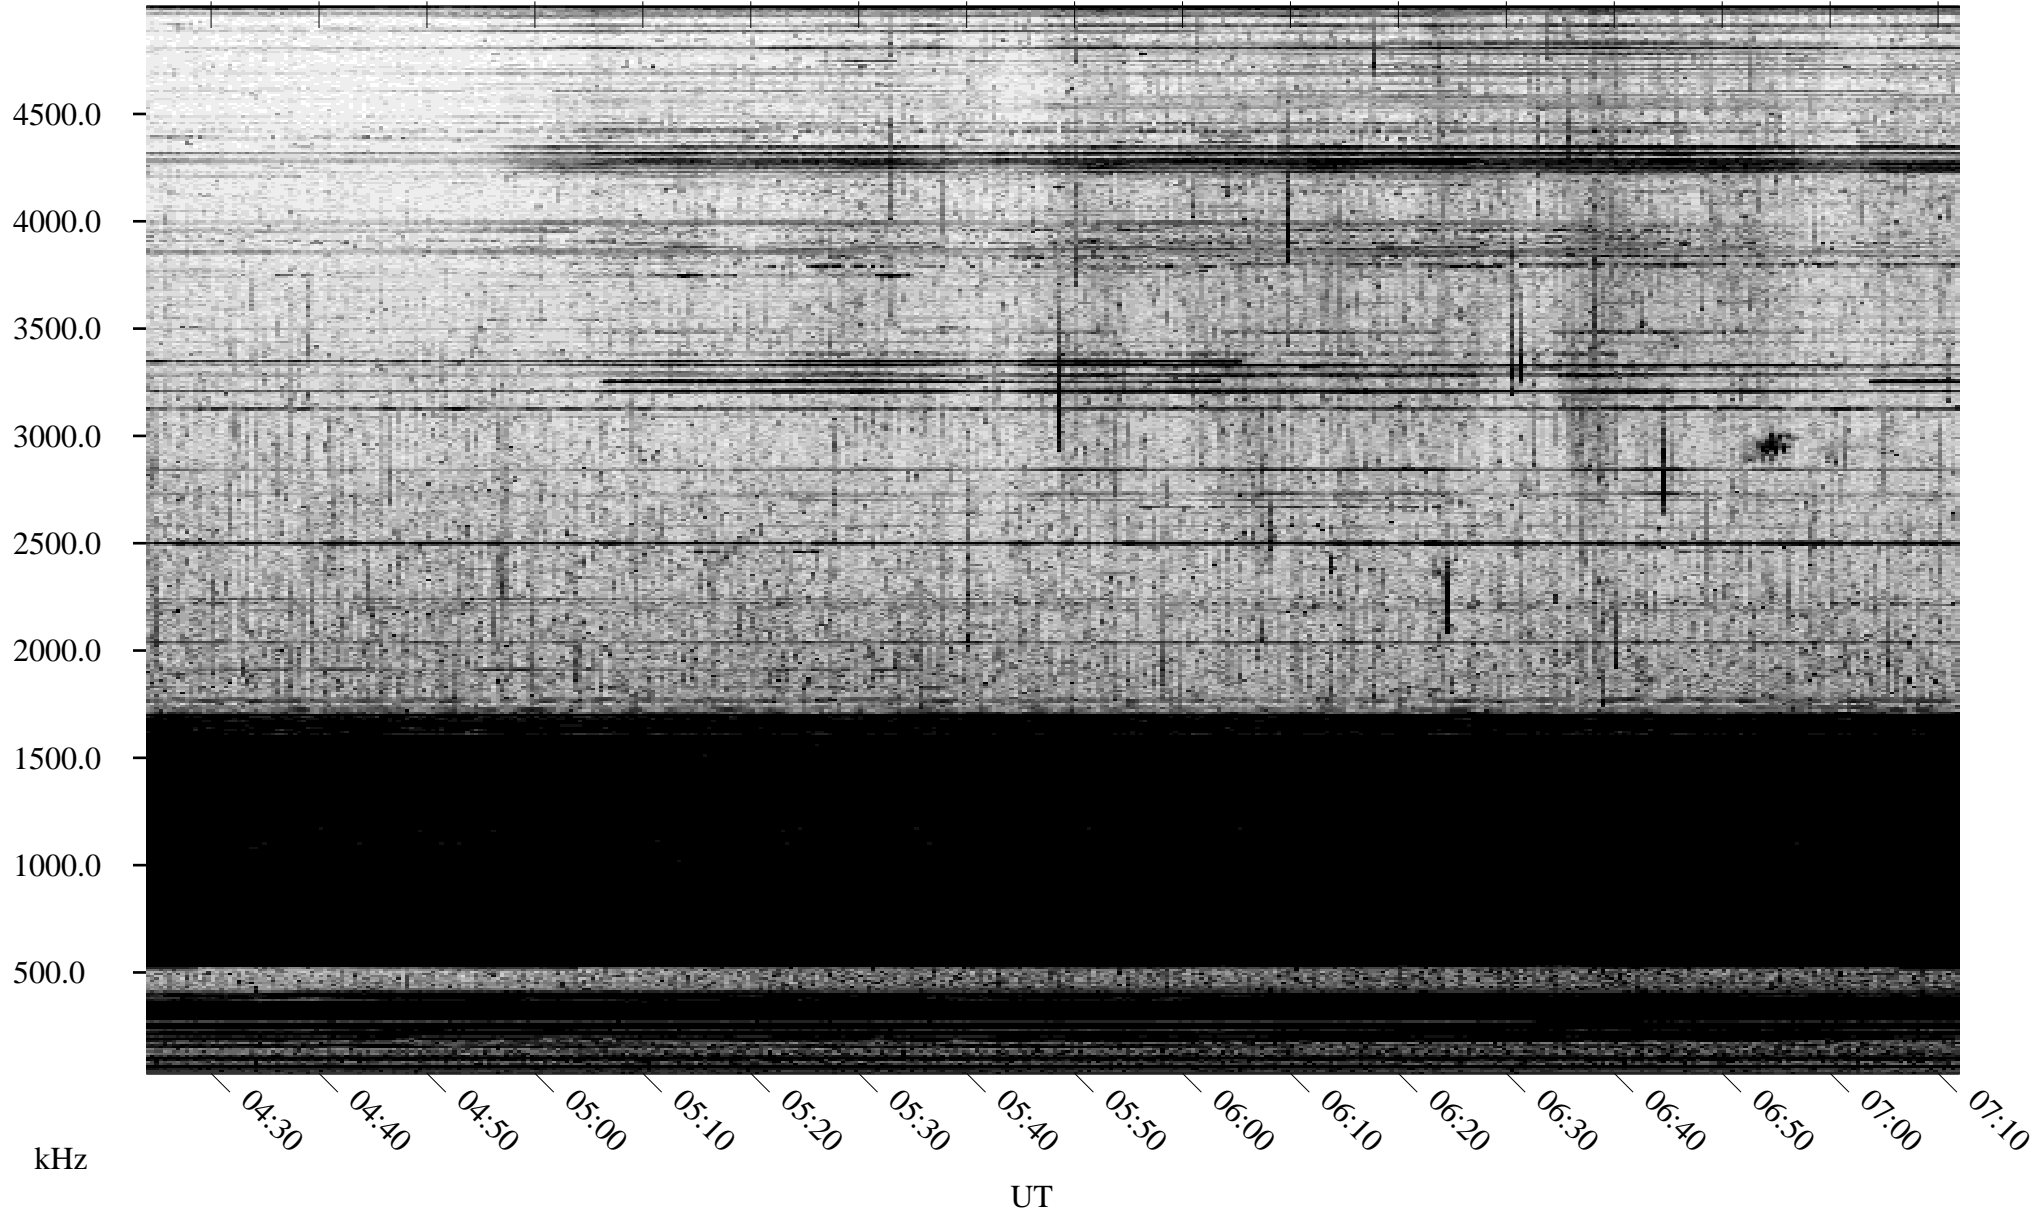

10/21/2004 Churchill, Manitoba

Linear Scale Black = 161 White = 15

ch04295l.r00m max_12

Page 1

10/21/2004 Churchill, Manitoba

Linear Scale Black = 161 White = 15

ch042951.r00m max_12

Page 2

10/22/2004 Churchill, Manitoba

Linear Scale Black = 161 White = 15

ch042951.r00m max_12

Page 3

10/22/2004 Churchill, Manitoba

Linear Scale Black = 161 White = 15

ch04295l.r00m max_12

Page 4

10/22/2004 Churchill, Manitoba

Linear Scale Black = 161 White = 15

ch042951.r00m max_12

Page 5

10/22/2004 Churchill, Manitoba

Linear Scale Black = 161 White = 15

ch04295l.r00m max_12

Page 6

10/22/2004 Churchill, Manitoba

Linear Scale Black = 161 White = 15

ch04295l.r00m max_12

Page 7

10/22/2004 Churchill, Manitoba

Linear Scale Black = 161 White = 15

ch042951.r00m max_12