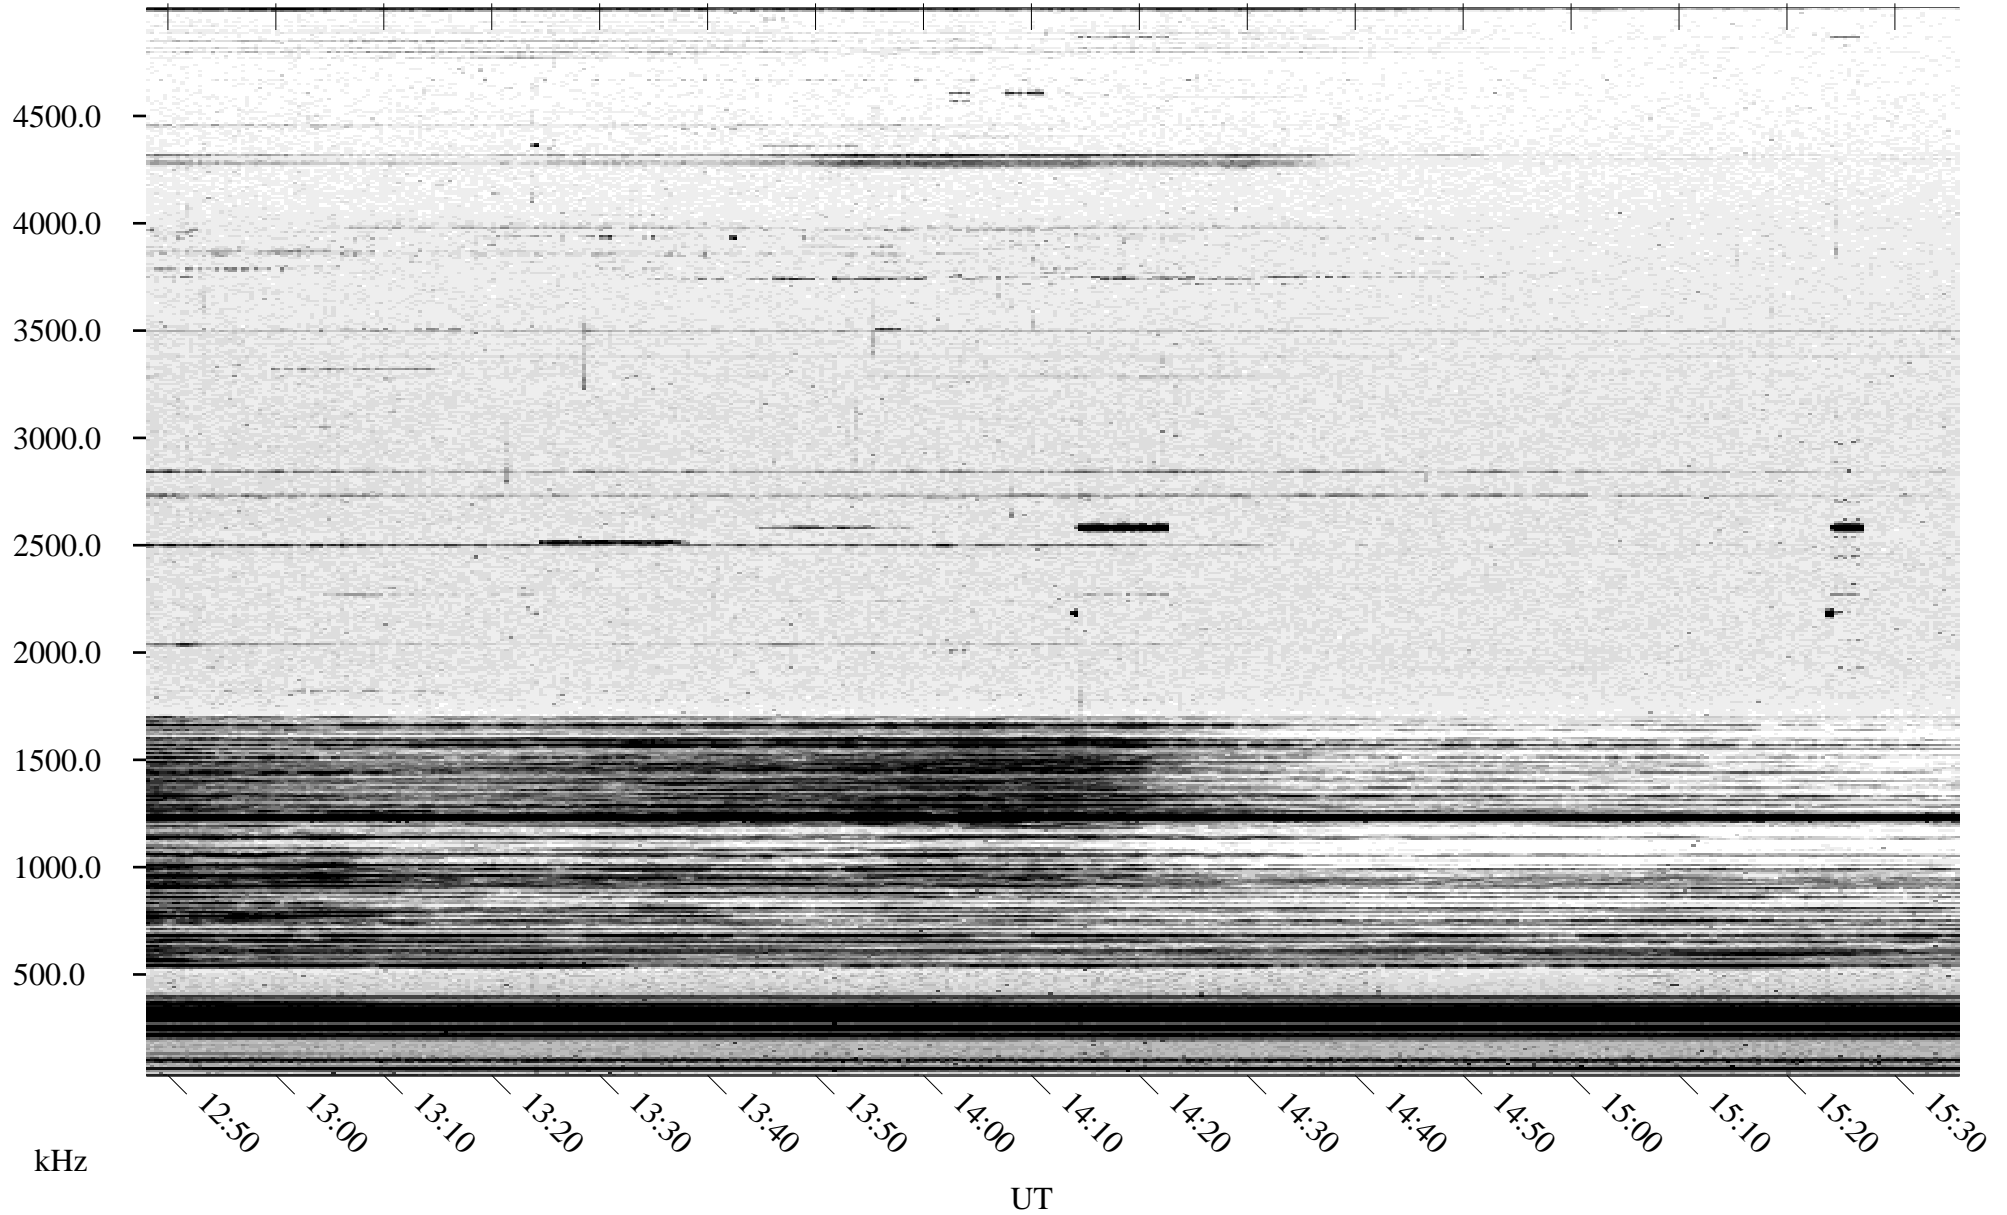

10/21/2004 Churchill, Manitoba

Linear Scale Black = 161 White = 15

ch04295l.r00m max_12

Page 1

10/21/2004 Churchill, Manitoba

Linear Scale Black = 161 White = 15

ch042951.r00m max_12

Page 2

10/22/2004 Churchill, Manitoba

Linear Scale Black = 161 White = 15

ch042951.r00m max_12

Page 3

10/22/2004 Churchill, Manitoba

Linear Scale Black = 161 White = 15

ch04295l.r00m max_12

Page 4

10/22/2004 Churchill, Manitoba

Linear Scale Black = 161 White = 15

ch042951.r00m max_12

Page 5

10/22/2004 Churchill, Manitoba

Linear Scale Black = 161 White = 15

ch04295l.r00m max_12

Page 6

10/22/2004 Churchill, Manitoba

Linear Scale Black = 161 White = 15

ch04295l.r00m max_12

Page 7

10/22/2004 Churchill, Manitoba

Linear Scale Black = 161 White = 15

ch042951.r00m max_12