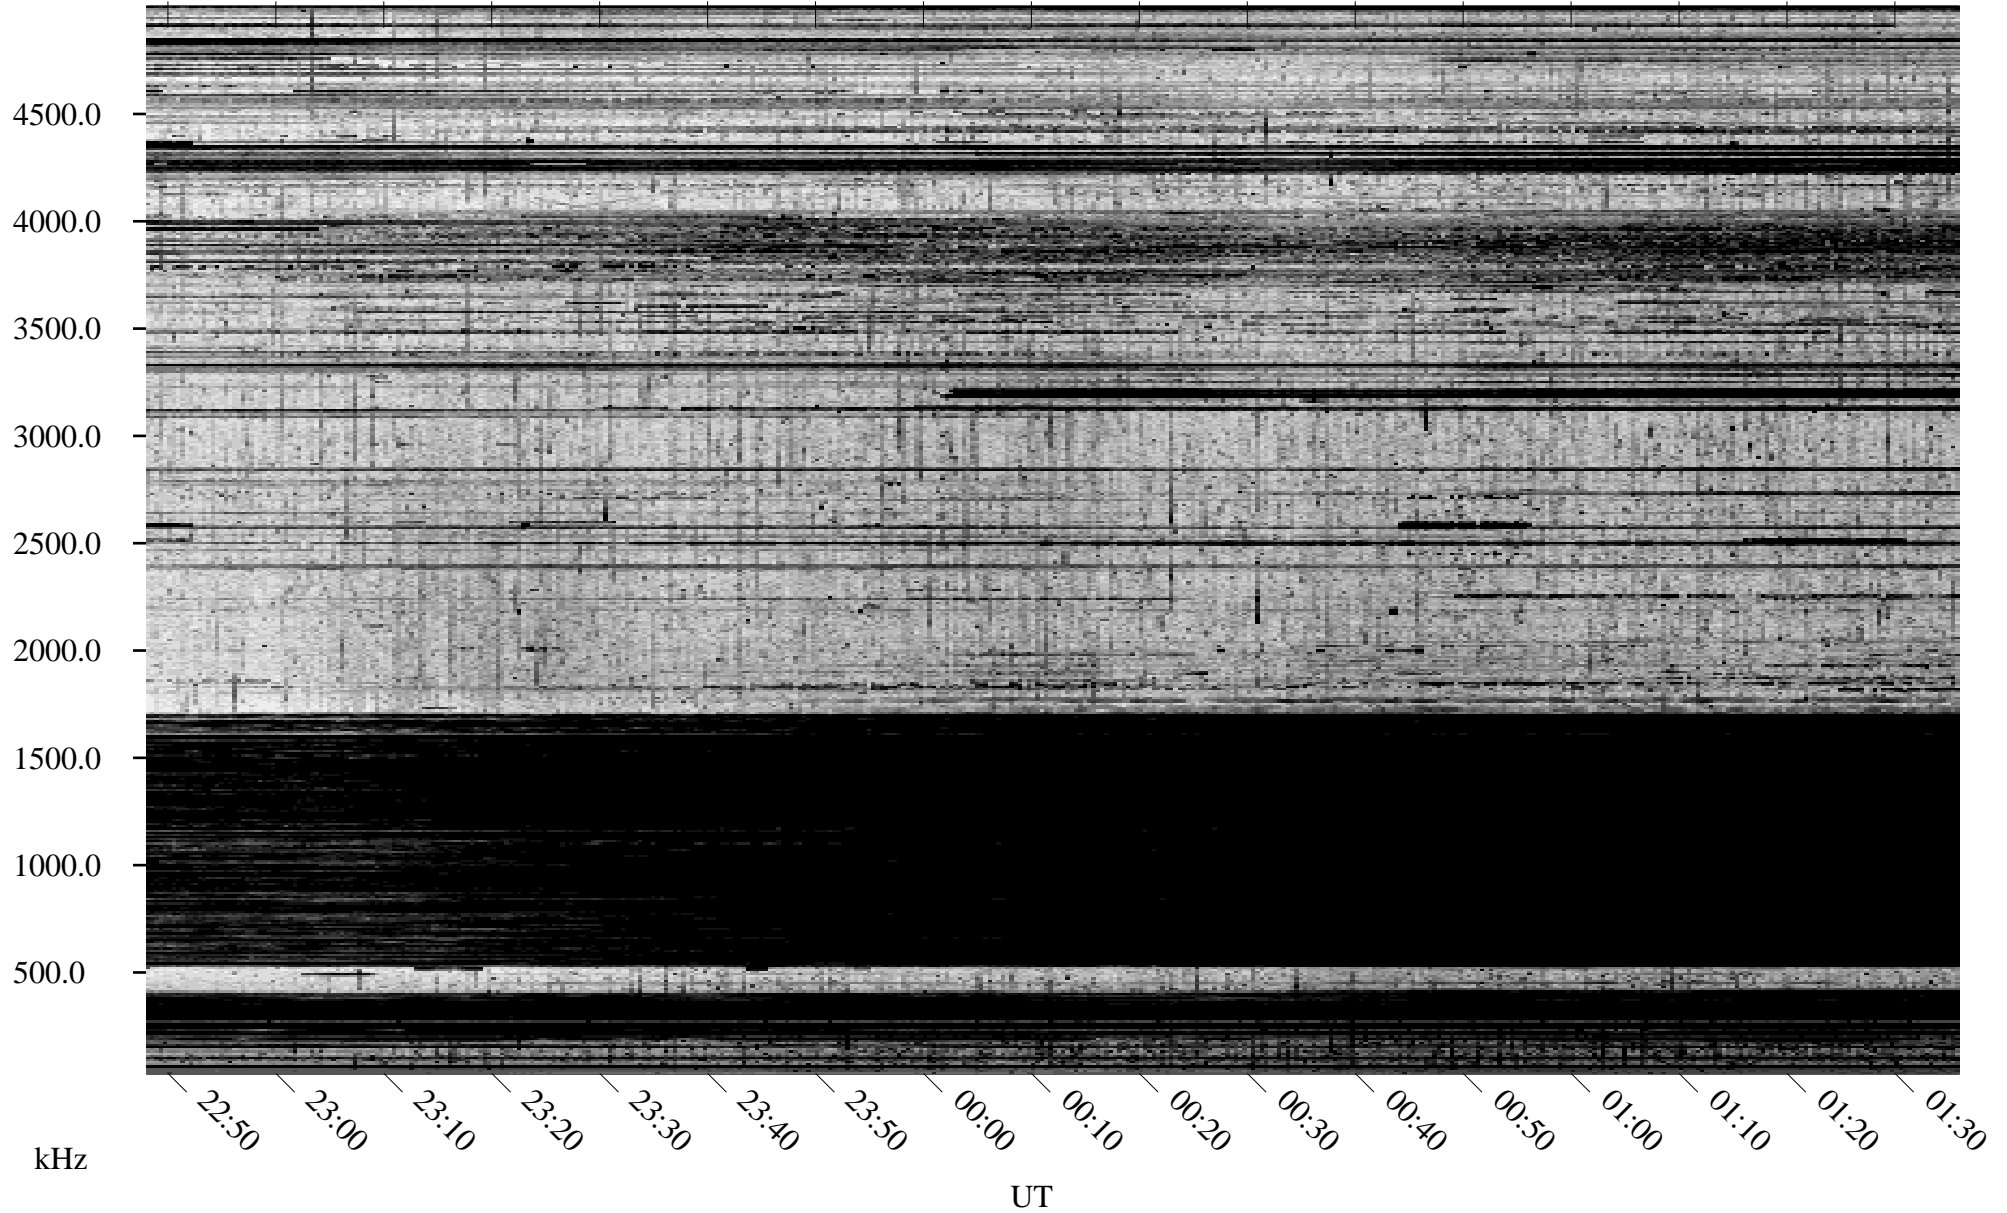

10/21/2004 Churchill, Manitoba

Linear Scale Black = 161 White = 15

ch04295l.r00m max_12

Page 1

10/21/2004 Churchill, Manitoba

Linear Scale Black = 161 White = 15

ch042951.r00m max_12

Page 2

10/22/2004 Churchill, Manitoba

Linear Scale Black = 161 White = 15

ch042951.r00m max_12

Page 3

10/22/2004 Churchill, Manitoba

Linear Scale Black = 161 White = 15

ch04295l.r00m max_12

Page 4

10/22/2004 Churchill, Manitoba

Linear Scale Black = 161 White = 15

ch042951.r00m max_12

Page 5

10/22/2004 Churchill, Manitoba

Linear Scale Black = 161 White = 15

ch04295l.r00m max_12

Page 6

10/22/2004 Churchill, Manitoba

Linear Scale Black = 161 White = 15

ch04295l.r00m max_12

Page 7

10/22/2004 Churchill, Manitoba

Linear Scale Black = 161 White = 15

ch042951.r00m max_12