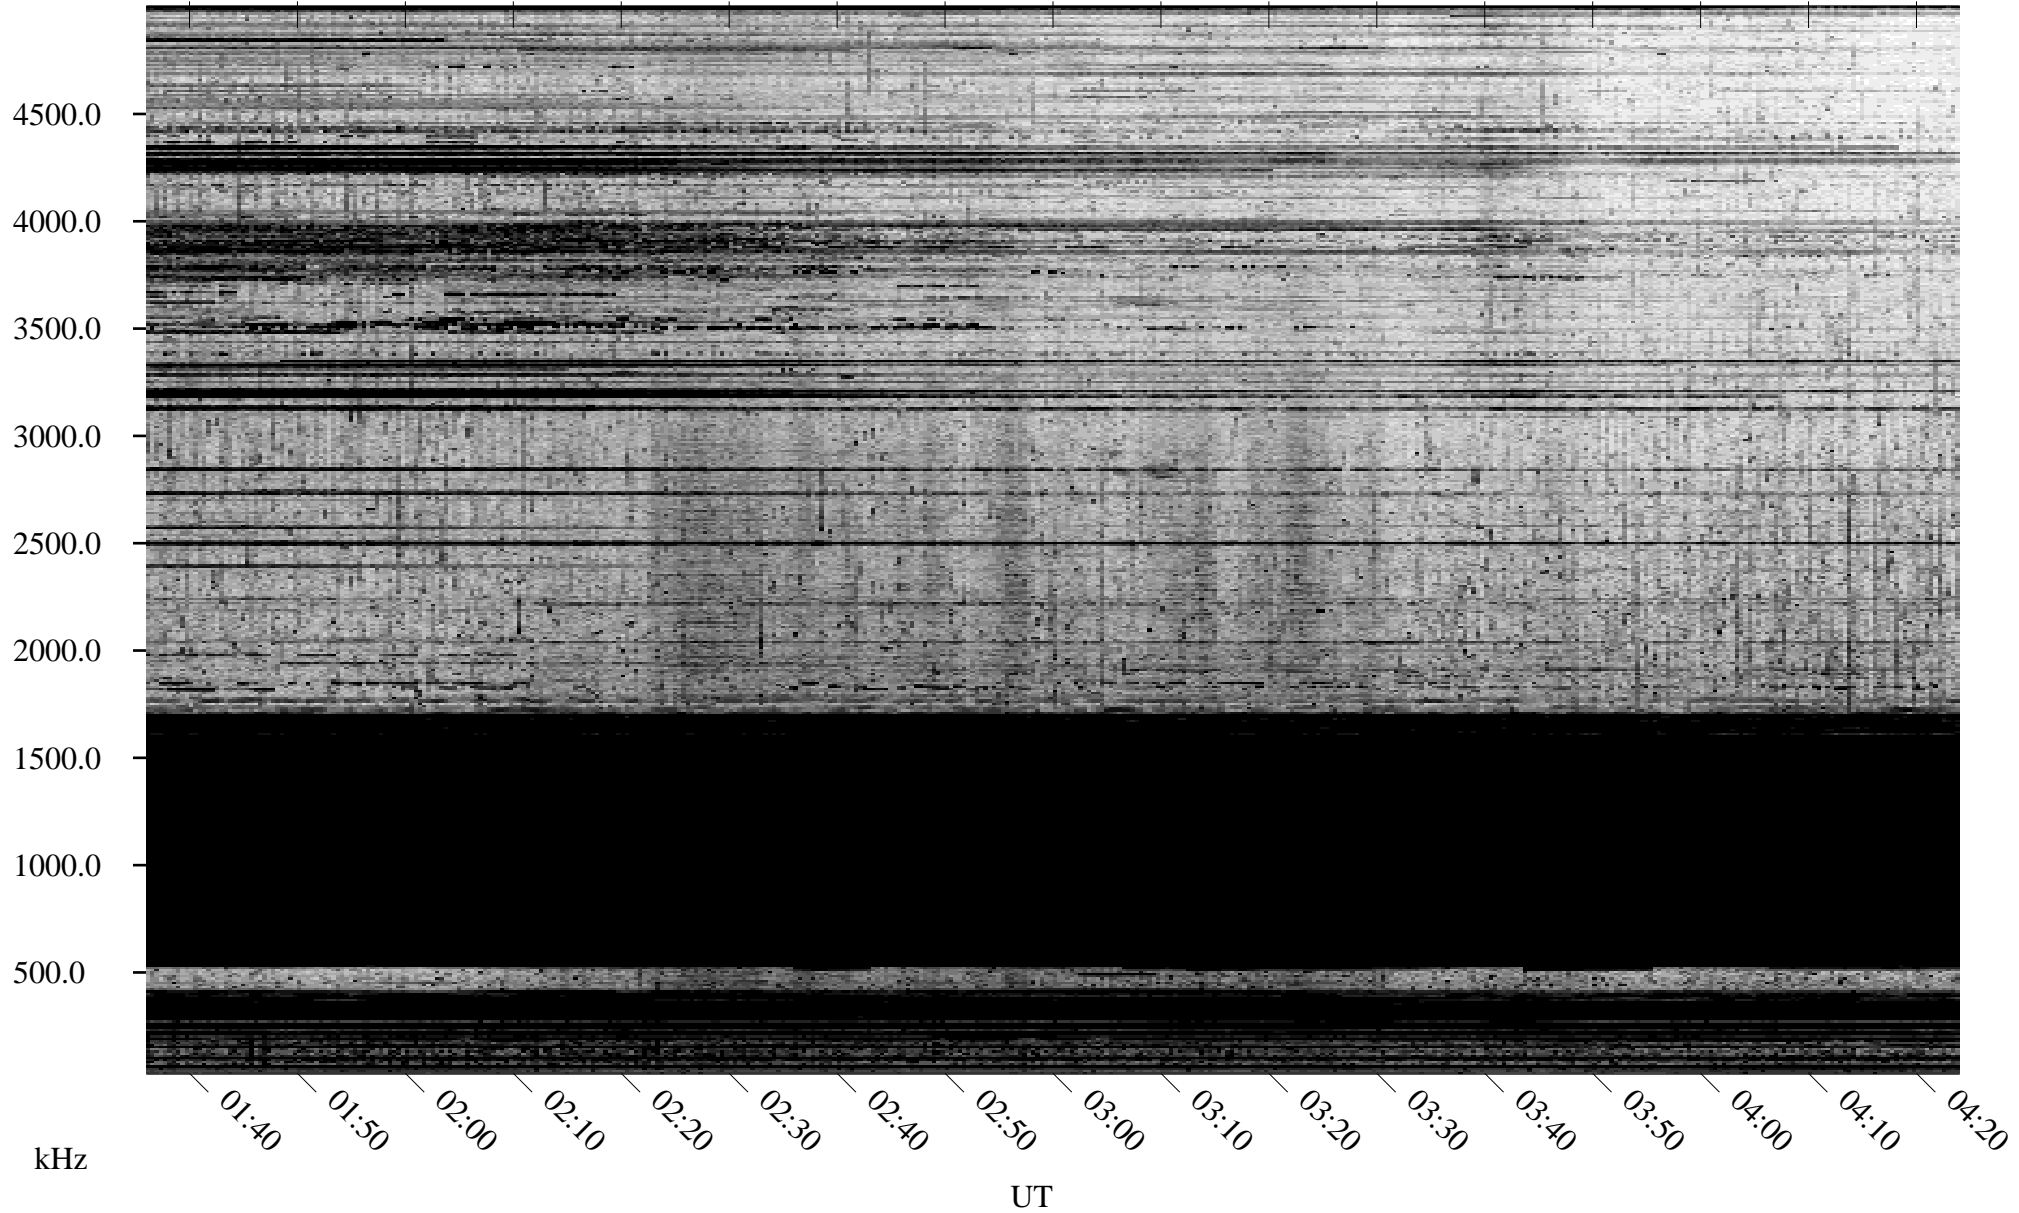

10/21/2004 Churchill, Manitoba

Linear Scale Black = 161 White = 15

ch04295l.r00m max_12

Page 1

10/21/2004 Churchill, Manitoba

Linear Scale Black = 161 White = 15

ch042951.r00m max_12

Page 2

10/22/2004 Churchill, Manitoba

Linear Scale Black = 161 White = 15

ch042951.r00m max_12

Page 3

10/22/2004 Churchill, Manitoba

Linear Scale Black = 161 White = 15

ch04295l.r00m max_12

Page 4

10/22/2004 Churchill, Manitoba

Linear Scale Black = 161 White = 15

ch042951.r00m max_12

Page 5

10/22/2004 Churchill, Manitoba

Linear Scale Black = 161 White = 15

ch04295l.r00m max_12

Page 6

10/22/2004 Churchill, Manitoba

Linear Scale Black = 161 White = 15

ch04295l.r00m max_12

Page 7

10/22/2004 Churchill, Manitoba

Linear Scale Black = 161 White = 15

ch042951.r00m max_12