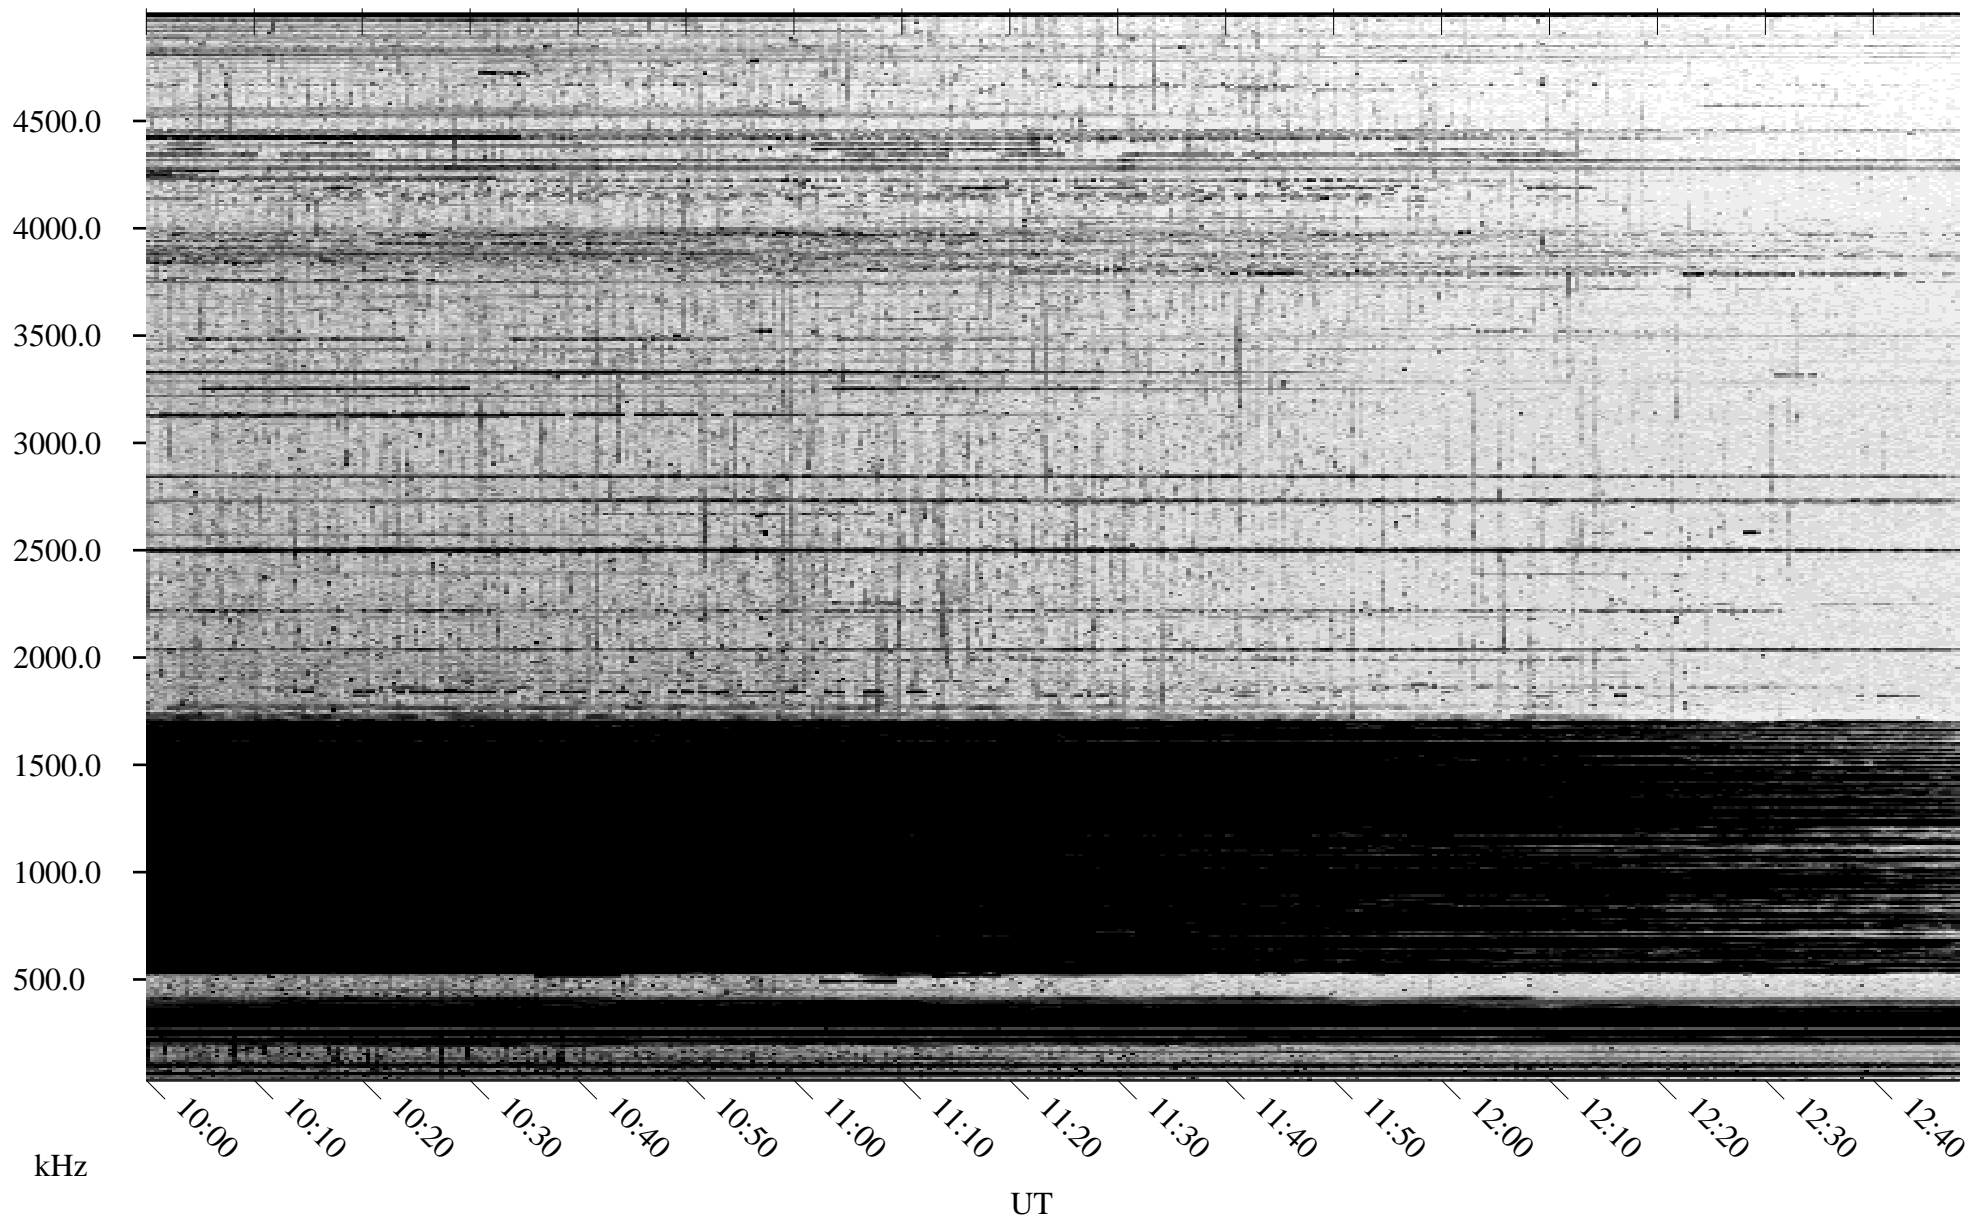

10/21/2004 Churchill, Manitoba

Linear Scale Black = 161 White = 15

ch04295l.r00m max_12

Page 1

10/21/2004 Churchill, Manitoba

Linear Scale Black = 161 White = 15

ch042951.r00m max_12

Page 2

10/22/2004 Churchill, Manitoba

Linear Scale Black = 161 White = 15

ch042951.r00m max_12

Page 3

10/22/2004 Churchill, Manitoba

Linear Scale Black = 161 White = 15

ch04295l.r00m max_12

Page 4

10/22/2004 Churchill, Manitoba

Linear Scale Black = 161 White = 15

ch042951.r00m max_12

Page 5

10/22/2004 Churchill, Manitoba

Linear Scale Black = 161 White = 15

ch04295l.r00m max_12

Page 6

10/22/2004 Churchill, Manitoba

Linear Scale Black = 161 White = 15

ch04295l.r00m max_12

Page 7

10/22/2004 Churchill, Manitoba

Linear Scale Black = 161 White = 15

ch042951.r00m max_12