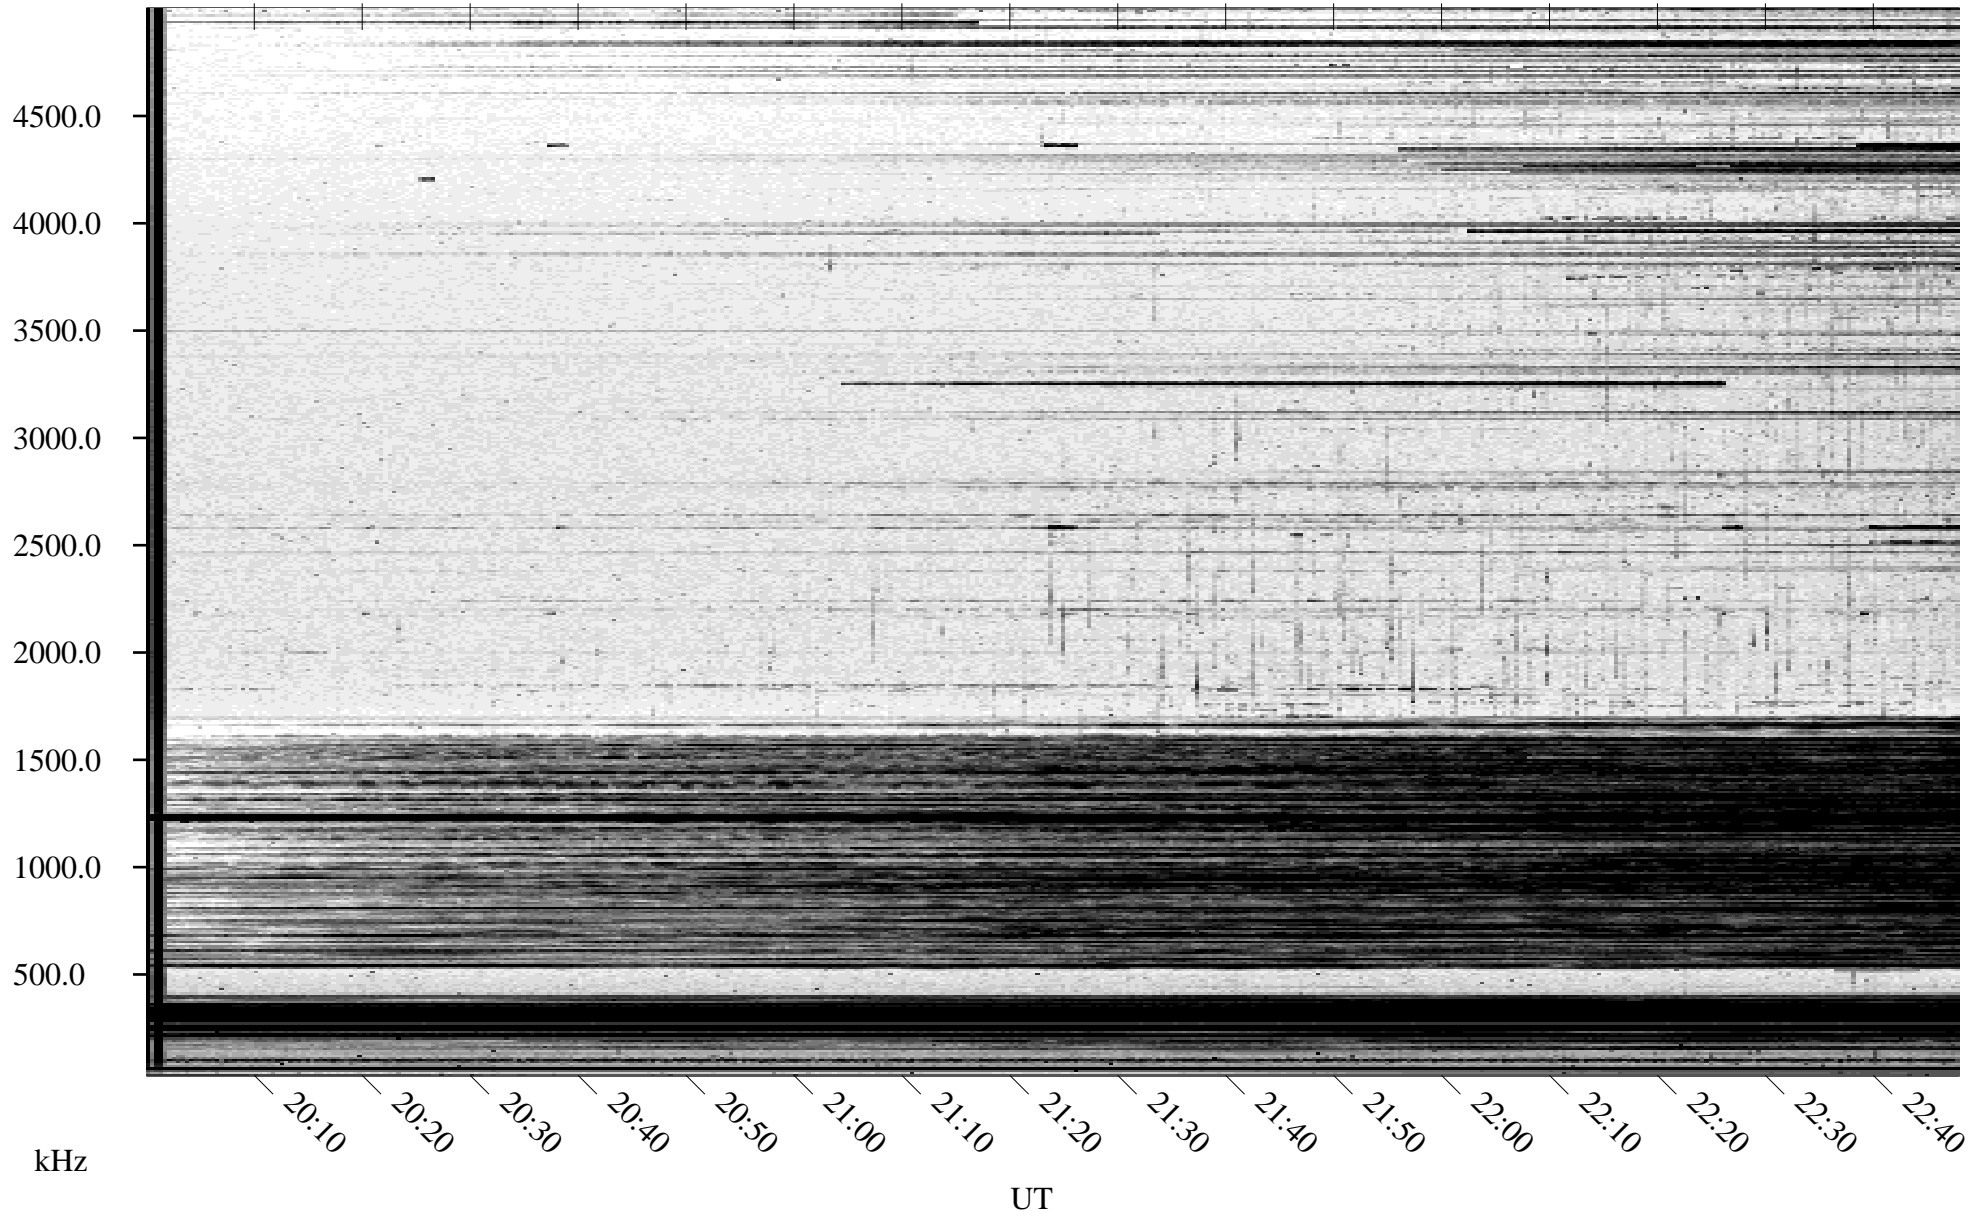

10/21/2004 Churchill, Manitoba

Linear Scale Black = 161 White = 15

ch04295l.r00m max_12

Page 1

10/21/2004 Churchill, Manitoba

Linear Scale Black = 161 White = 15

ch042951.r00m max_12

Page 2

10/22/2004 Churchill, Manitoba

Linear Scale Black = 161 White = 15

ch042951.r00m max_12

Page 3

10/22/2004 Churchill, Manitoba

Linear Scale Black = 161 White = 15

ch04295l.r00m max_12

Page 4

10/22/2004 Churchill, Manitoba

Linear Scale Black = 161 White = 15

ch042951.r00m max_12

Page 5

10/22/2004 Churchill, Manitoba

Linear Scale Black = 161 White = 15

ch04295l.r00m max_12

Page 6

10/22/2004 Churchill, Manitoba

Linear Scale Black = 161 White = 15

ch04295l.r00m max_12

Page 7

10/22/2004 Churchill, Manitoba

Linear Scale Black = 161 White = 15

ch042951.r00m max_12