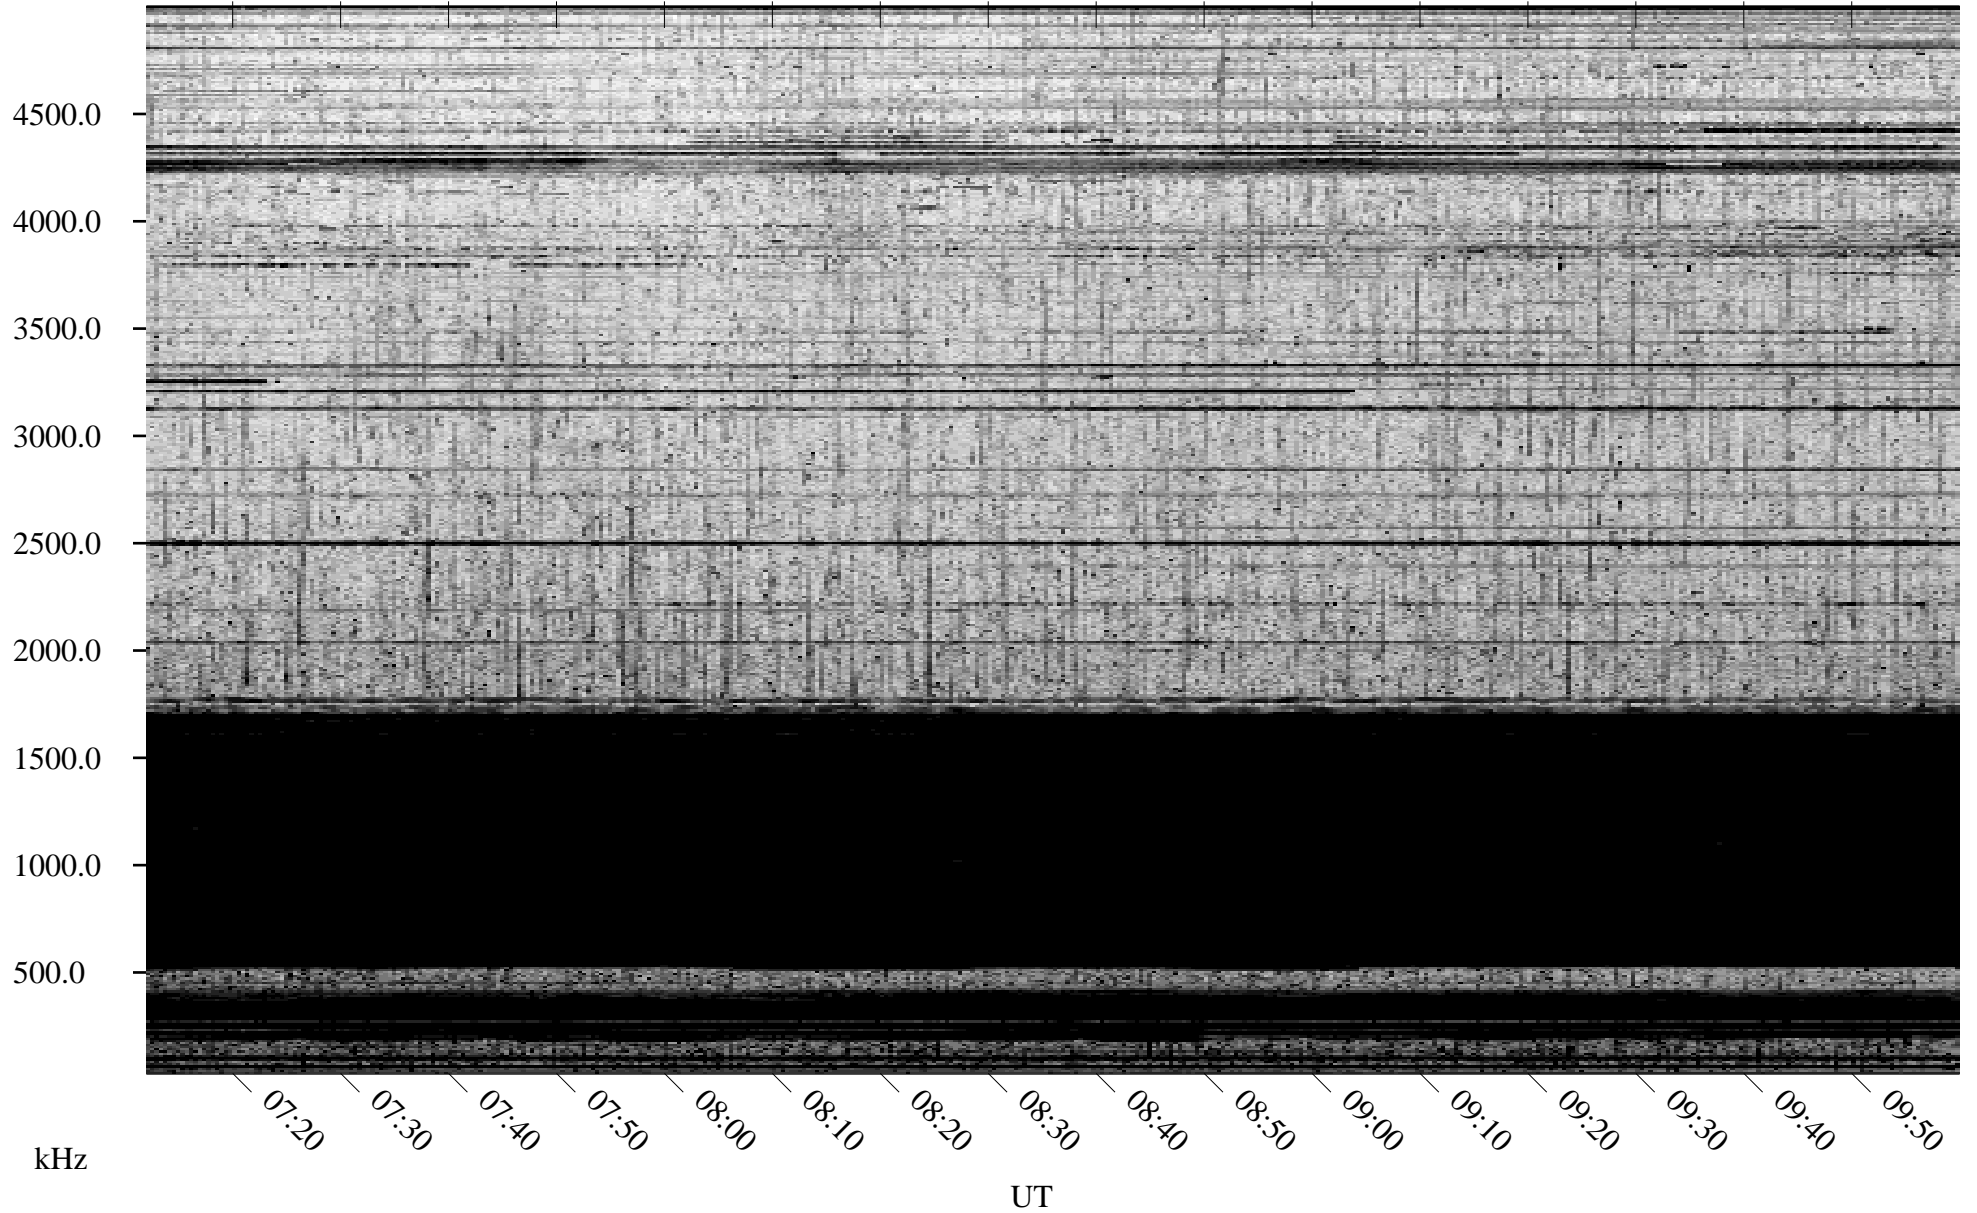

10/21/2004 Churchill, Manitoba

Linear Scale Black = 161 White = 15

ch04295l.r00m max_12

Page 1

10/21/2004 Churchill, Manitoba

Linear Scale Black = 161 White = 15

ch042951.r00m max_12

Page 2

10/22/2004 Churchill, Manitoba

Linear Scale Black = 161 White = 15

ch042951.r00m max_12

Page 3

10/22/2004 Churchill, Manitoba

Linear Scale Black = 161 White = 15

ch04295l.r00m max_12

Page 4

10/22/2004 Churchill, Manitoba

Linear Scale Black = 161 White = 15

ch042951.r00m max_12

Page 5

10/22/2004 Churchill, Manitoba

Linear Scale Black = 161 White = 15

ch04295l.r00m max_12

Page 6

10/22/2004 Churchill, Manitoba

Linear Scale Black = 161 White = 15

ch04295l.r00m max_12

Page 7

10/22/2004 Churchill, Manitoba

Linear Scale Black = 161 White = 15

ch042951.r00m max_12