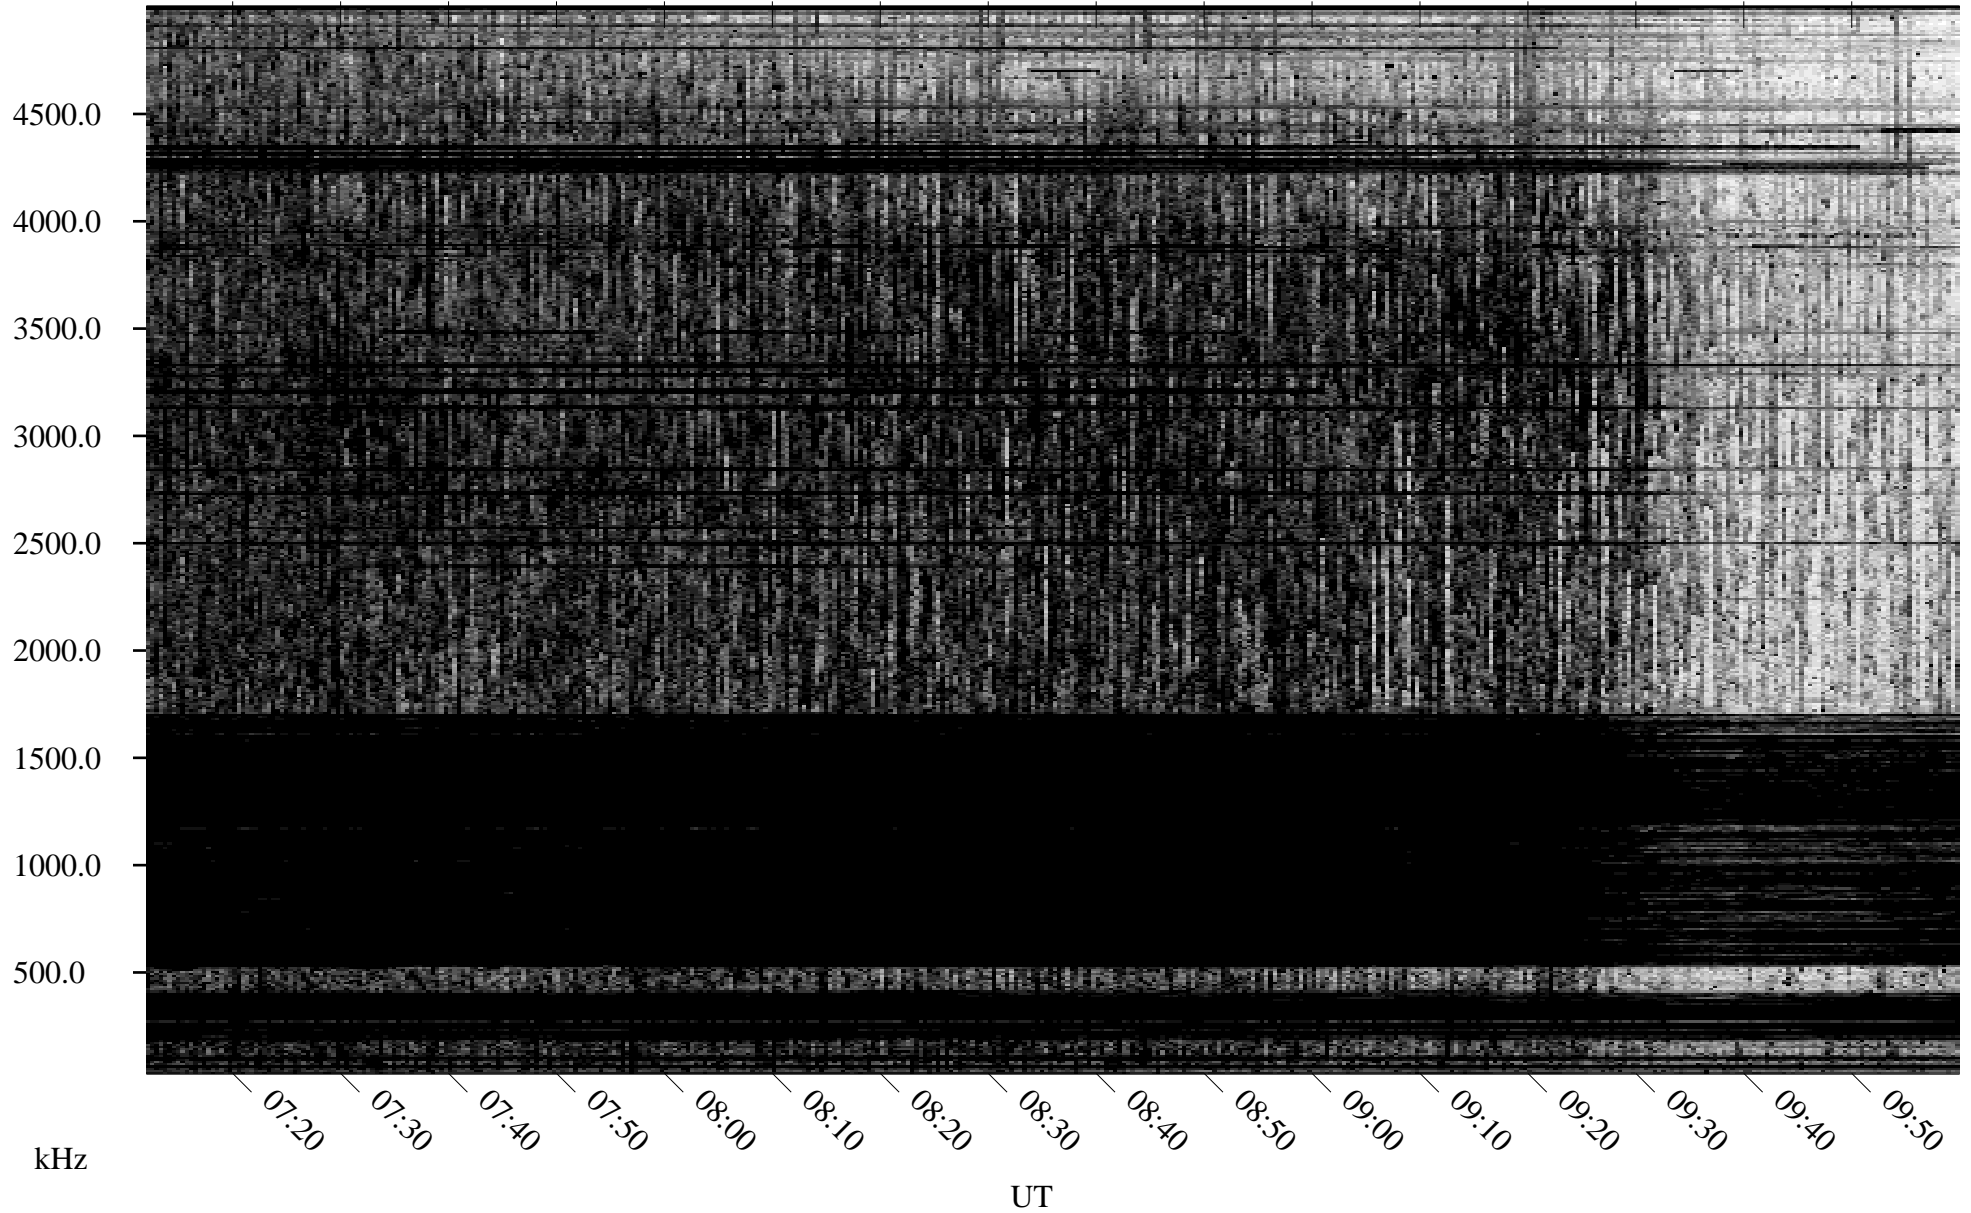

10/22/2004 Churchill, Manitoba

Linear Scale Black = 161 White = 15

ch04296l.r00m max_12

Page 1

10/22/2004 Churchill, Manitoba

Linear Scale Black = 161 White = 15

ch04296l.r00m max_12

Page 2

10/23/2004 Churchill, Manitoba

Linear Scale Black = 161 White = 15

ch04296l.r00m max_12

Page 3

10/23/2004 Churchill, Manitoba

Linear Scale Black = 161 White = 15

ch04296l.r00m max_12

Page 4

10/23/2004 Churchill, Manitoba

Linear Scale Black = 161 White = 15

ch04296l.r00m max_12

10/23/2004 Churchill, Manitoba

Linear Scale Black = 161 White = 15

ch04296l.r00m max_12

Page 6

10/23/2004 Churchill, Manitoba

Linear Scale Black = 161 White = 15

ch04296l.r00m max_12

Page 7

10/23/2004 Churchill, Manitoba

Linear Scale Black = 161 White = 15

ch04296l.r00m max_12