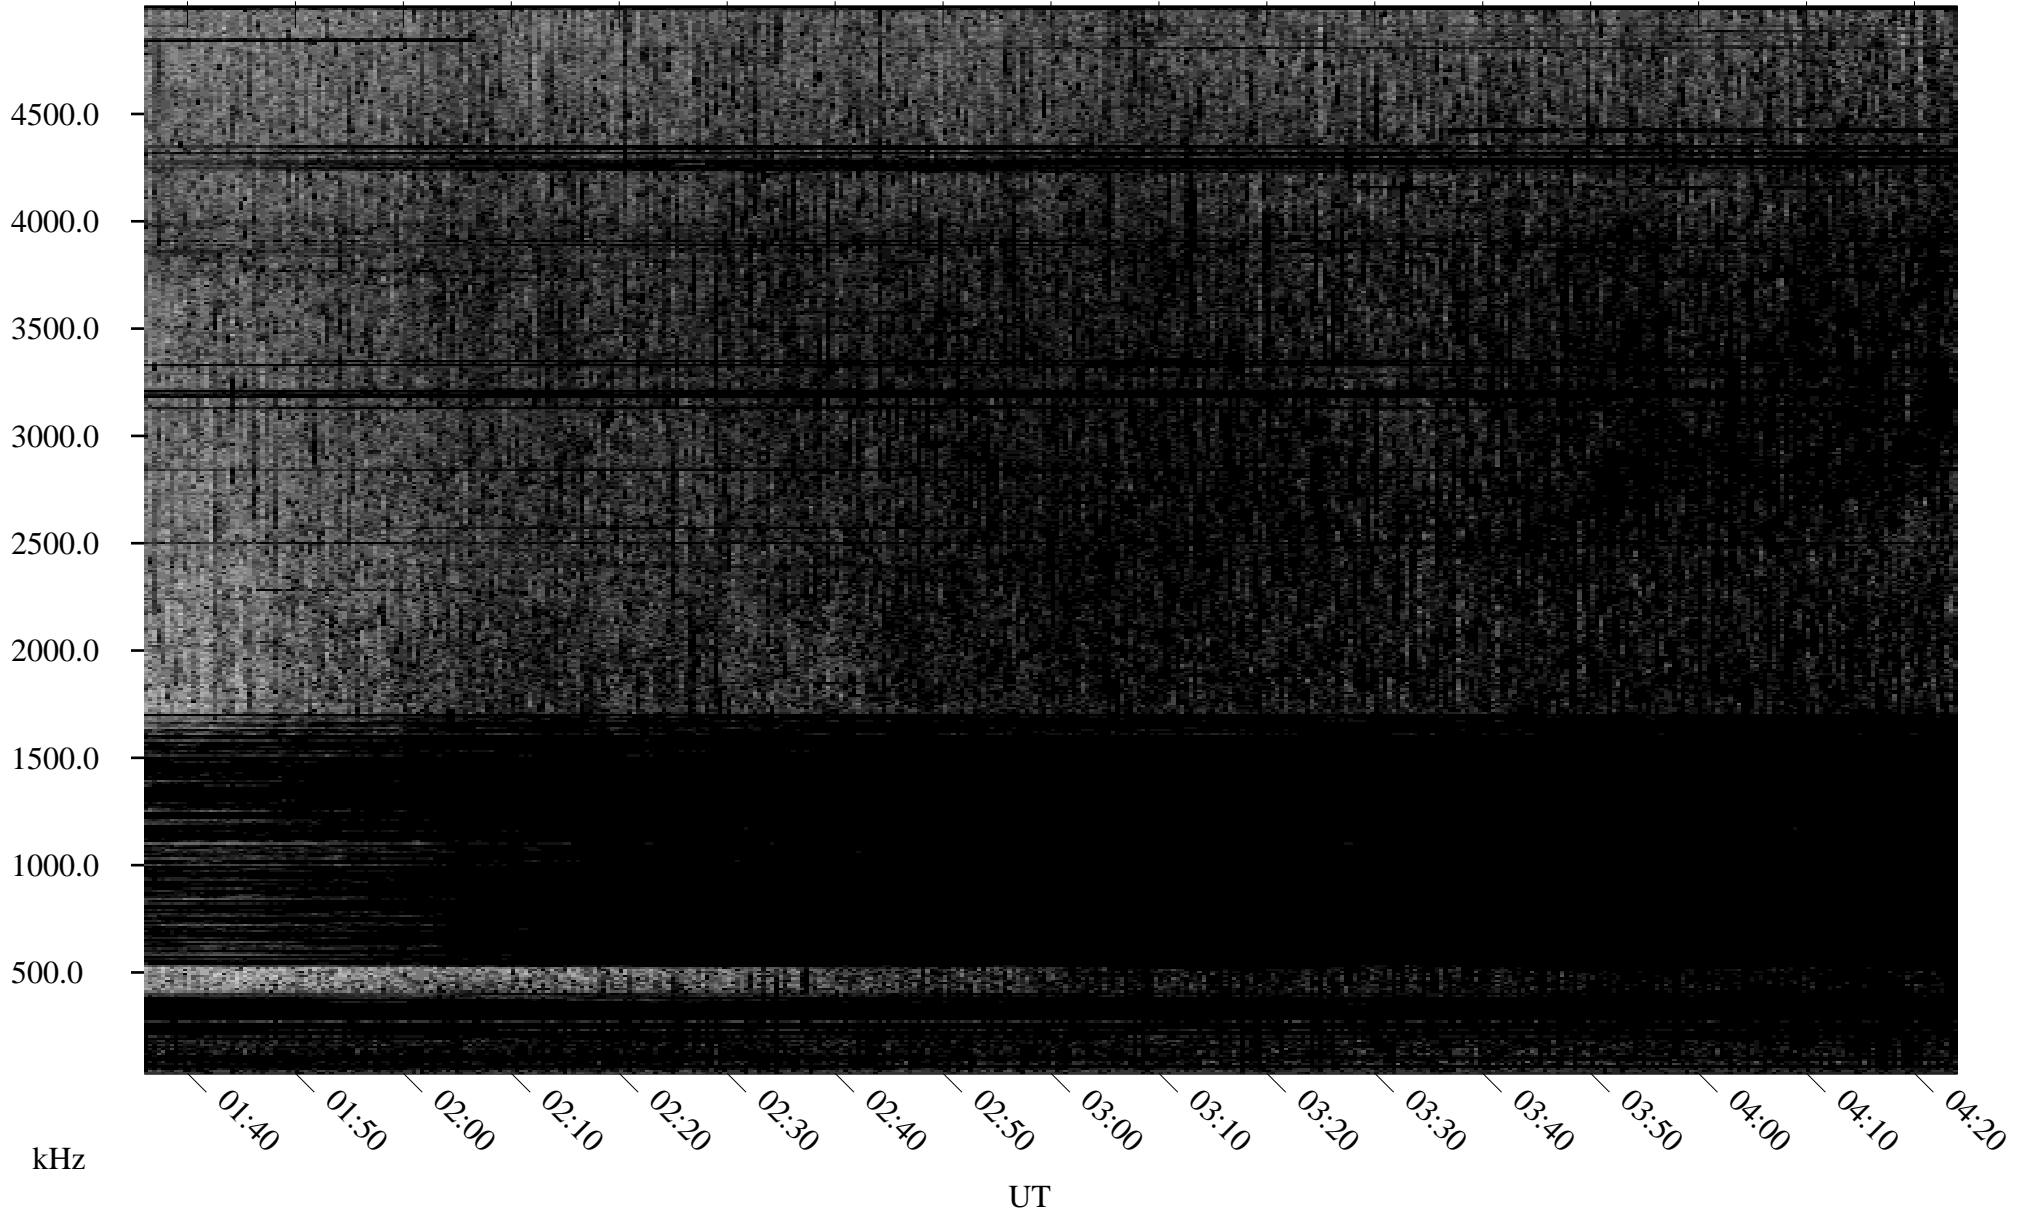

10/22/2004 Churchill, Manitoba

Linear Scale Black = 161 White = 15

ch04296l.r00m max_12

Page 1

10/22/2004 Churchill, Manitoba

Linear Scale Black = 161 White = 15

ch04296l.r00m max_12

Page 2

10/23/2004 Churchill, Manitoba

Linear Scale Black = 161 White = 15

ch04296l.r00m max_12

Page 3

10/23/2004 Churchill, Manitoba

Linear Scale Black = 161 White = 15

ch04296l.r00m max_12

Page 4

10/23/2004 Churchill, Manitoba

Linear Scale Black = 161 White = 15

ch04296l.r00m max_12

10/23/2004 Churchill, Manitoba

Linear Scale Black = 161 White = 15

ch04296l.r00m max_12

Page 6

10/23/2004 Churchill, Manitoba

Linear Scale Black = 161 White = 15

ch04296l.r00m max_12

Page 7

10/23/2004 Churchill, Manitoba

Linear Scale Black = 161 White = 15

ch04296l.r00m max_12