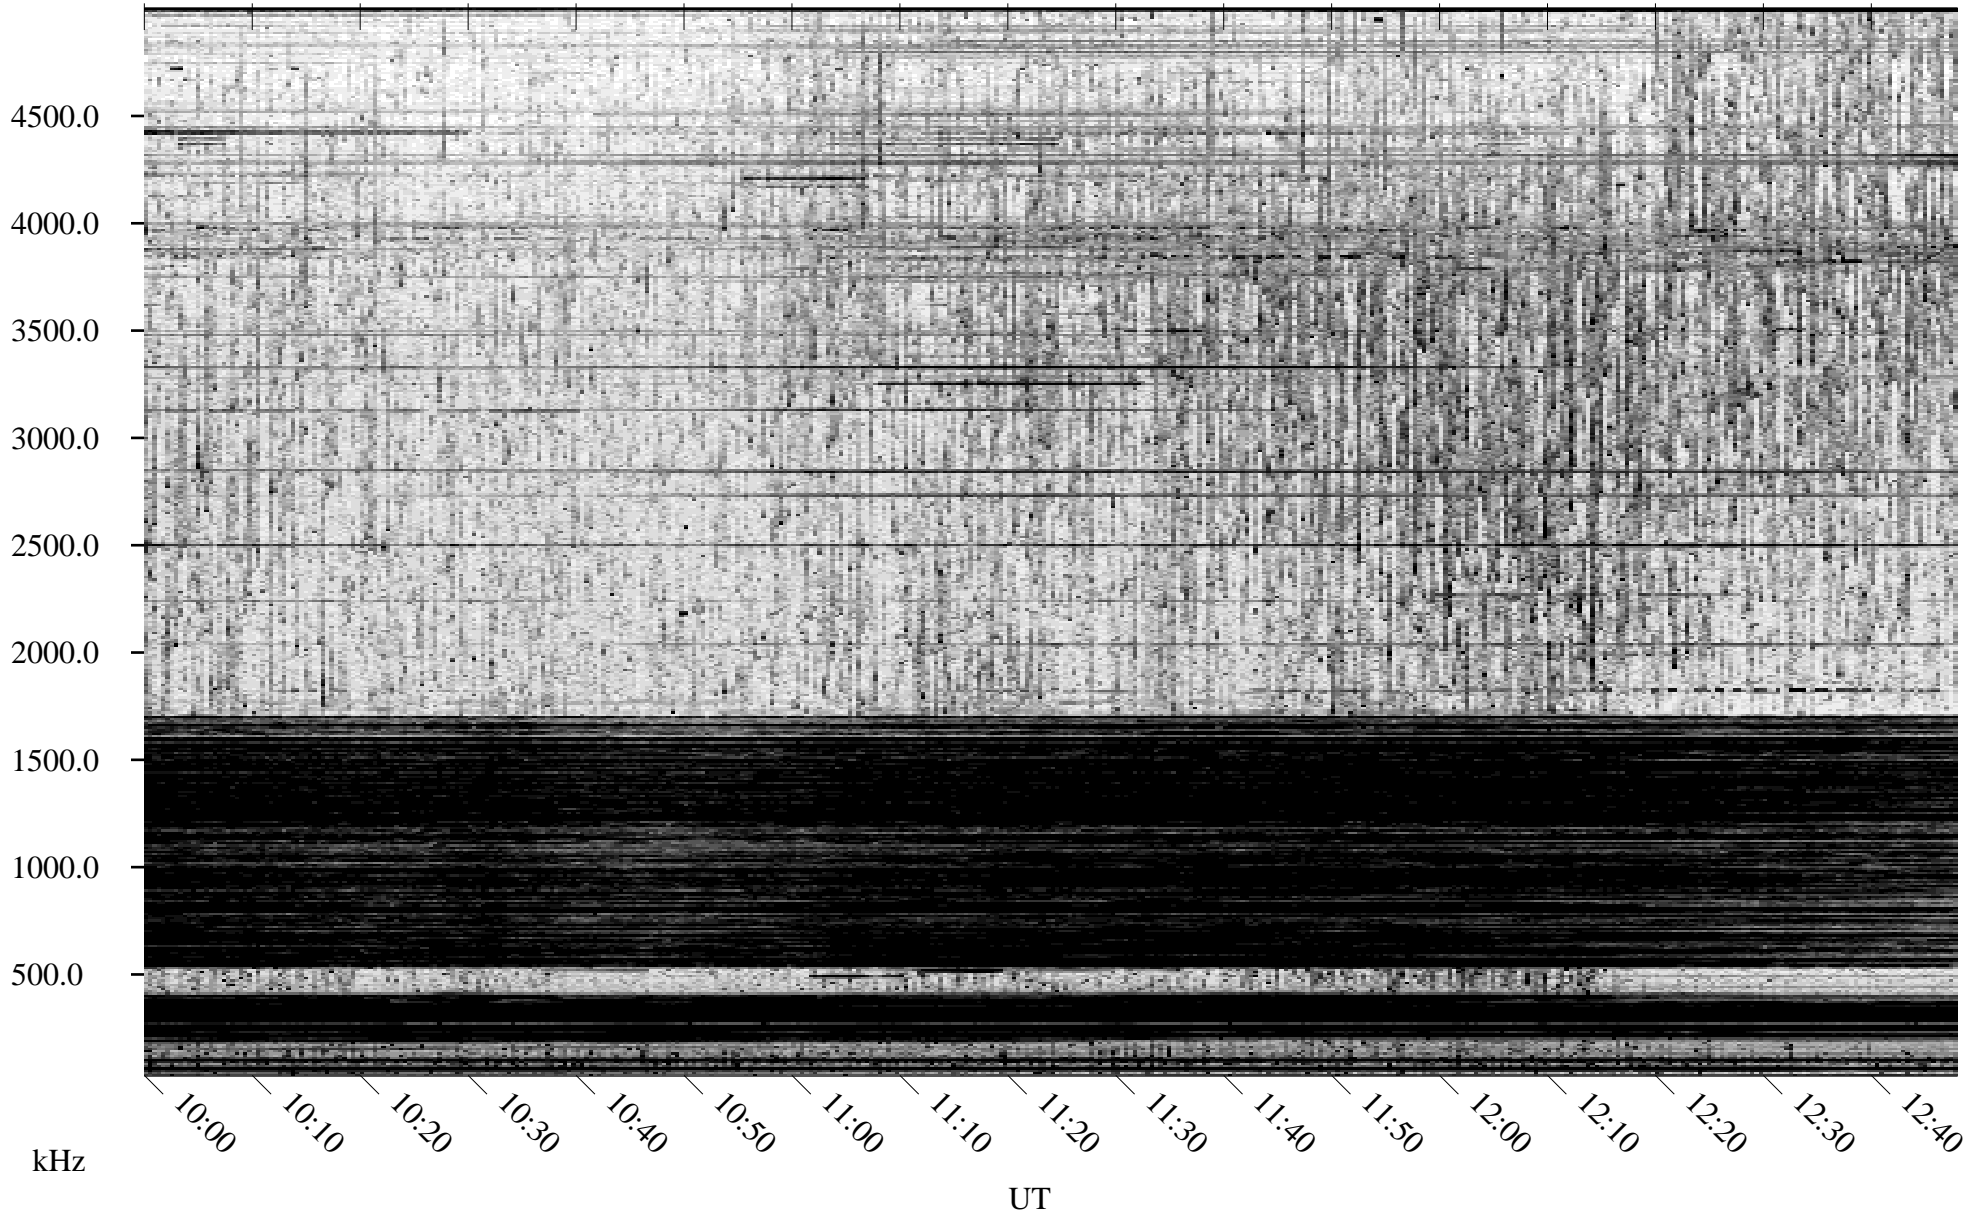

10/22/2004 Churchill, Manitoba

Linear Scale Black = 161 White = 15

ch04296l.r00m max_12

Page 1

10/22/2004 Churchill, Manitoba

Linear Scale Black = 161 White = 15

ch04296l.r00m max_12

Page 2

10/23/2004 Churchill, Manitoba

Linear Scale Black = 161 White = 15

ch04296l.r00m max_12

Page 3

10/23/2004 Churchill, Manitoba

Linear Scale Black = 161 White = 15

ch04296l.r00m max_12

Page 4

10/23/2004 Churchill, Manitoba

Linear Scale Black = 161 White = 15

ch04296l.r00m max_12

10/23/2004 Churchill, Manitoba

Linear Scale Black = 161 White = 15

ch04296l.r00m max_12

Page 6

10/23/2004 Churchill, Manitoba

Linear Scale Black = 161 White = 15

ch04296l.r00m max_12

Page 7

10/23/2004 Churchill, Manitoba

Linear Scale Black = 161 White = 15

ch04296l.r00m max_12