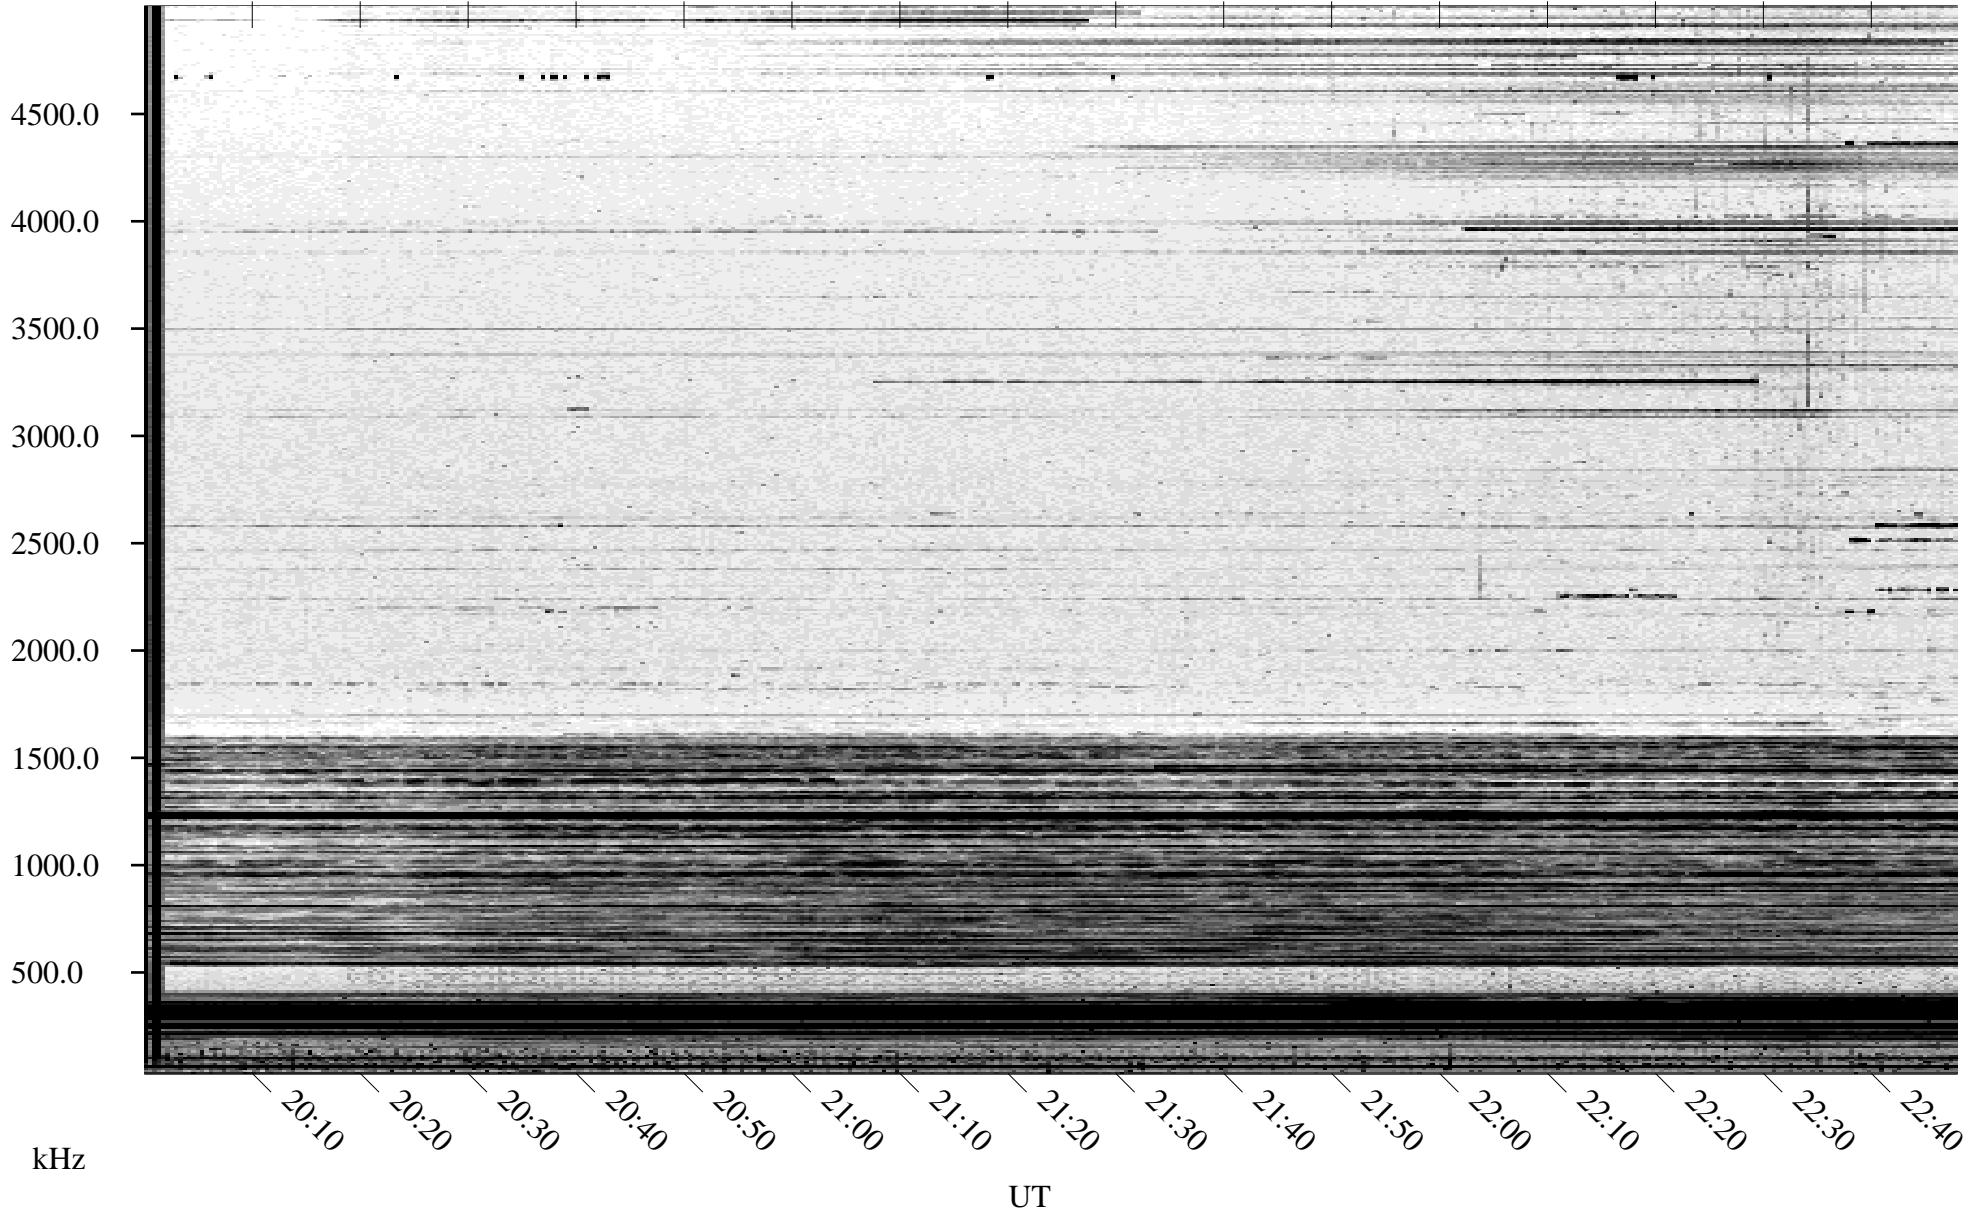

10/22/2004 Churchill, Manitoba

Linear Scale Black = 161 White = 15

ch04296l.r00m max_12

Page 1

10/22/2004 Churchill, Manitoba

Linear Scale Black = 161 White = 15

ch04296l.r00m max_12

Page 2

10/23/2004 Churchill, Manitoba

Linear Scale Black = 161 White = 15

ch04296l.r00m max_12

Page 3

10/23/2004 Churchill, Manitoba

Linear Scale Black = 161 White = 15

ch04296l.r00m max_12

Page 4

10/23/2004 Churchill, Manitoba

Linear Scale Black = 161 White = 15

ch04296l.r00m max_12

10/23/2004 Churchill, Manitoba

Linear Scale Black = 161 White = 15

ch04296l.r00m max_12

Page 6

10/23/2004 Churchill, Manitoba

Linear Scale Black = 161 White = 15

ch04296l.r00m max_12

Page 7

10/23/2004 Churchill, Manitoba

Linear Scale Black = 161 White = 15

ch04296l.r00m max_12