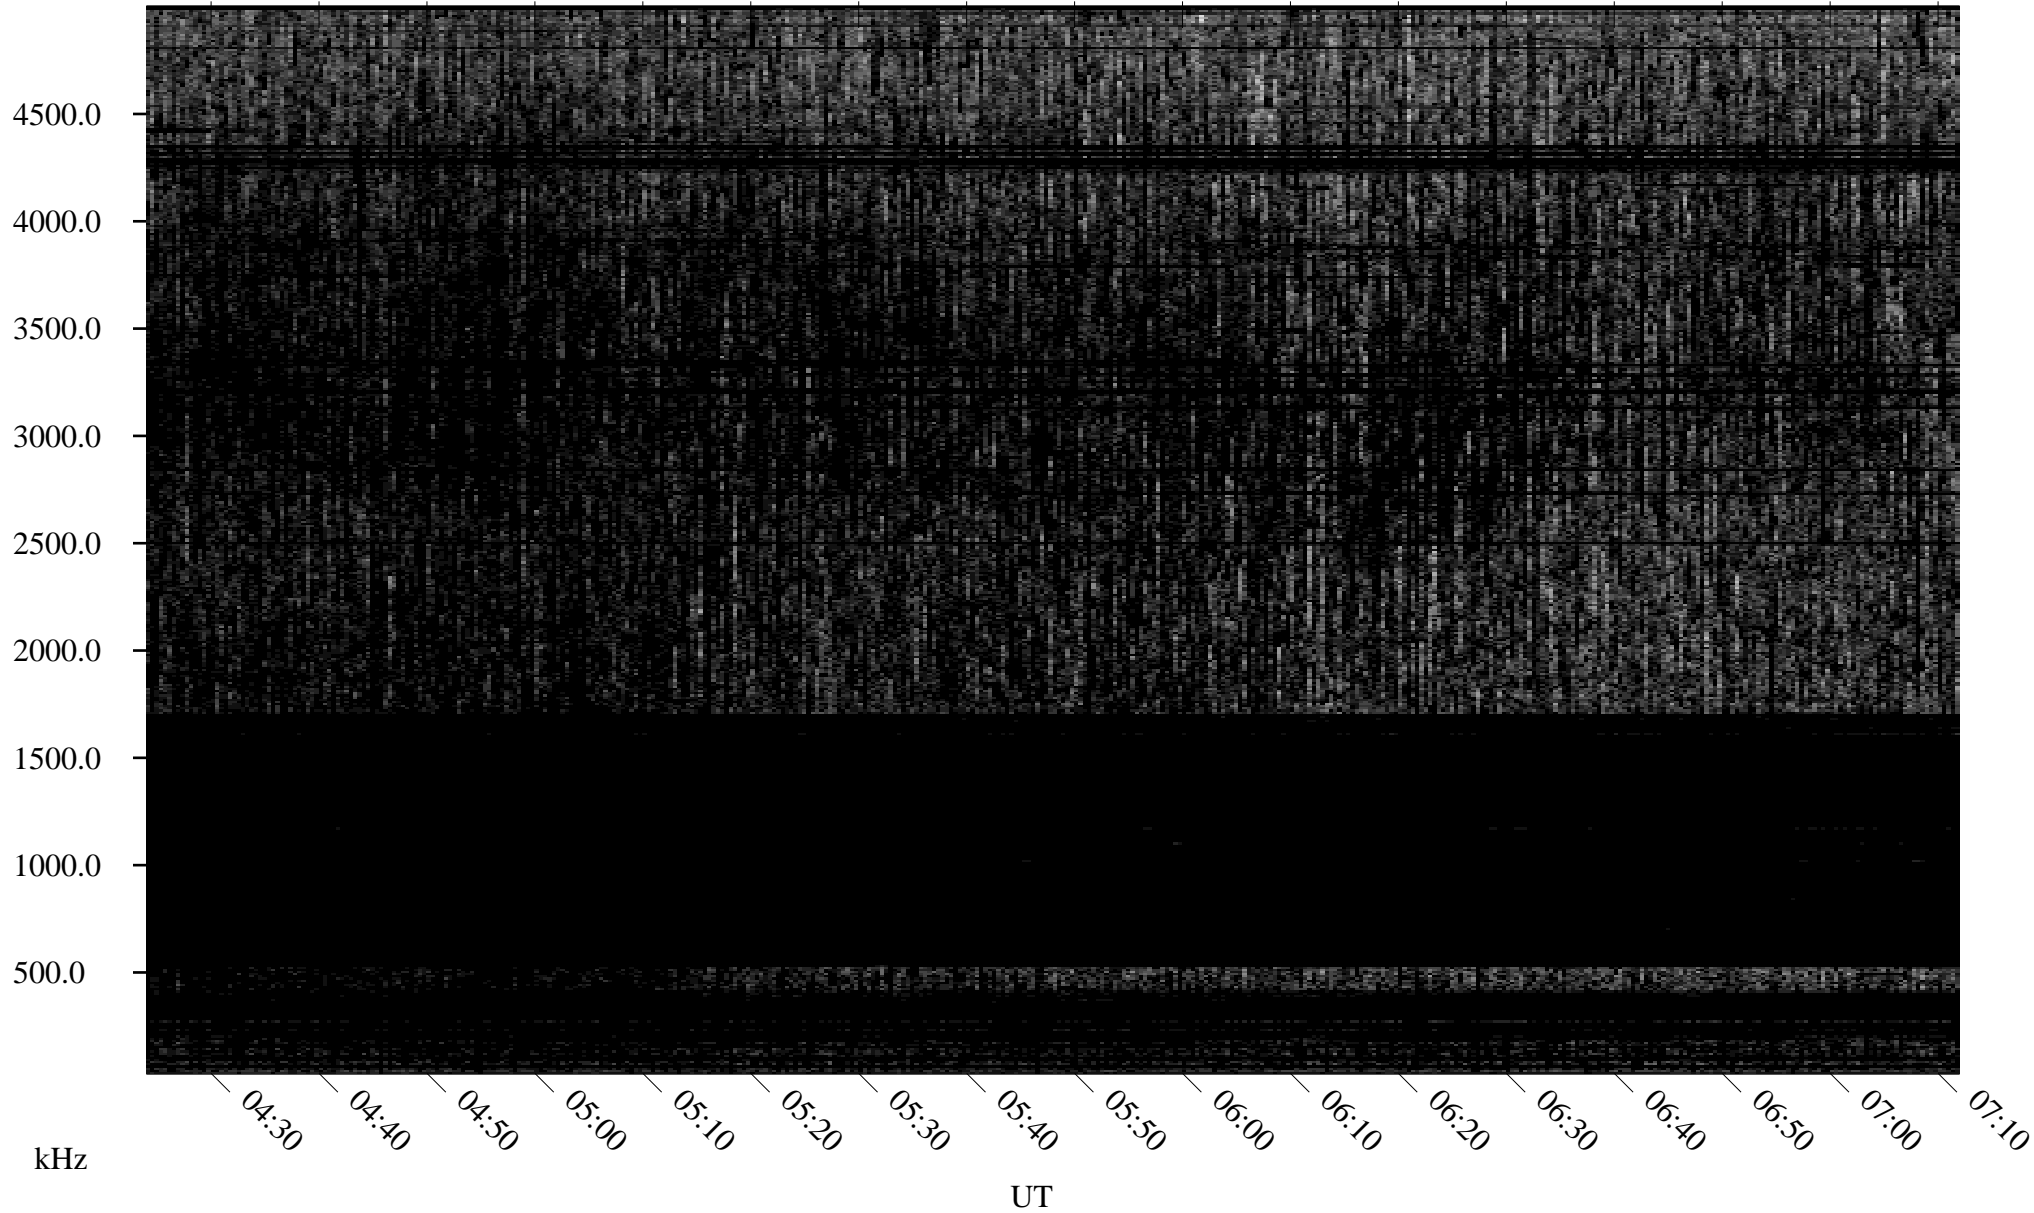

10/22/2004 Churchill, Manitoba

Linear Scale Black = 161 White = 15

ch04296l.r00m max_12

Page 1

10/22/2004 Churchill, Manitoba

Linear Scale Black = 161 White = 15

ch04296l.r00m max_12

Page 2

10/23/2004 Churchill, Manitoba

Linear Scale Black = 161 White = 15

ch04296l.r00m max_12

Page 3

10/23/2004 Churchill, Manitoba

Linear Scale Black = 161 White = 15

ch04296l.r00m max_12

Page 4

10/23/2004 Churchill, Manitoba

Linear Scale Black = 161 White = 15

ch04296l.r00m max_12

10/23/2004 Churchill, Manitoba

Linear Scale Black = 161 White = 15

ch04296l.r00m max_12

Page 6

10/23/2004 Churchill, Manitoba

Linear Scale Black = 161 White = 15

ch04296l.r00m max_12

Page 7

10/23/2004 Churchill, Manitoba

Linear Scale Black = 161 White = 15

ch04296l.r00m max_12