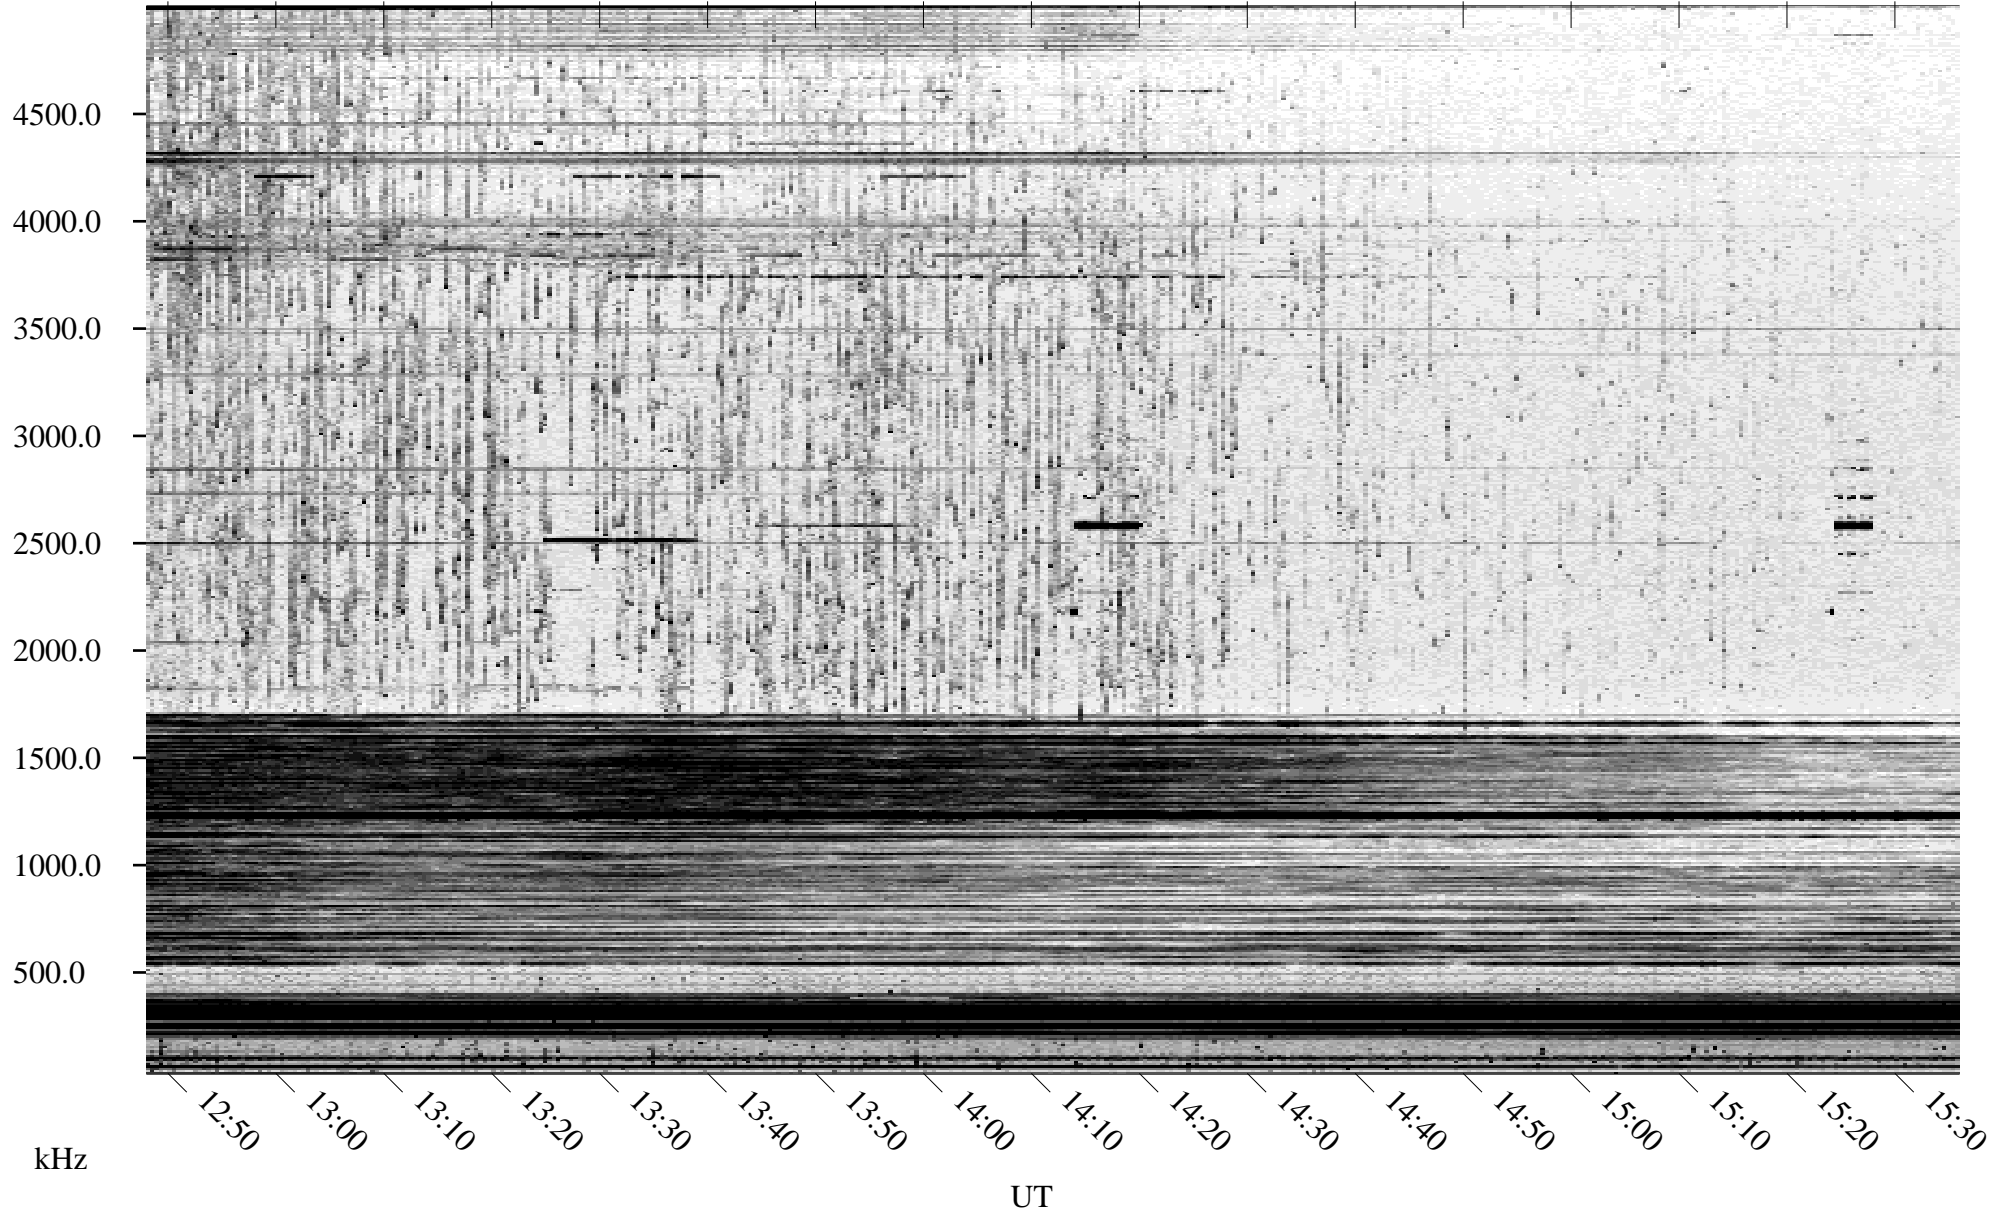

10/22/2004 Churchill, Manitoba

Linear Scale Black = 161 White = 15

ch04296l.r00m max_12

Page 1

10/22/2004 Churchill, Manitoba

Linear Scale Black = 161 White = 15

ch04296l.r00m max_12

Page 2

10/23/2004 Churchill, Manitoba

Linear Scale Black = 161 White = 15

ch04296l.r00m max_12

Page 3

10/23/2004 Churchill, Manitoba

Linear Scale Black = 161 White = 15

ch04296l.r00m max_12

Page 4

10/23/2004 Churchill, Manitoba

Linear Scale Black = 161 White = 15

ch04296l.r00m max_12

10/23/2004 Churchill, Manitoba

Linear Scale Black = 161 White = 15

ch04296l.r00m max_12

Page 6

10/23/2004 Churchill, Manitoba

Linear Scale Black = 161 White = 15

ch04296l.r00m max_12

Page 7

10/23/2004 Churchill, Manitoba

Linear Scale Black = 161 White = 15

ch04296l.r00m max_12