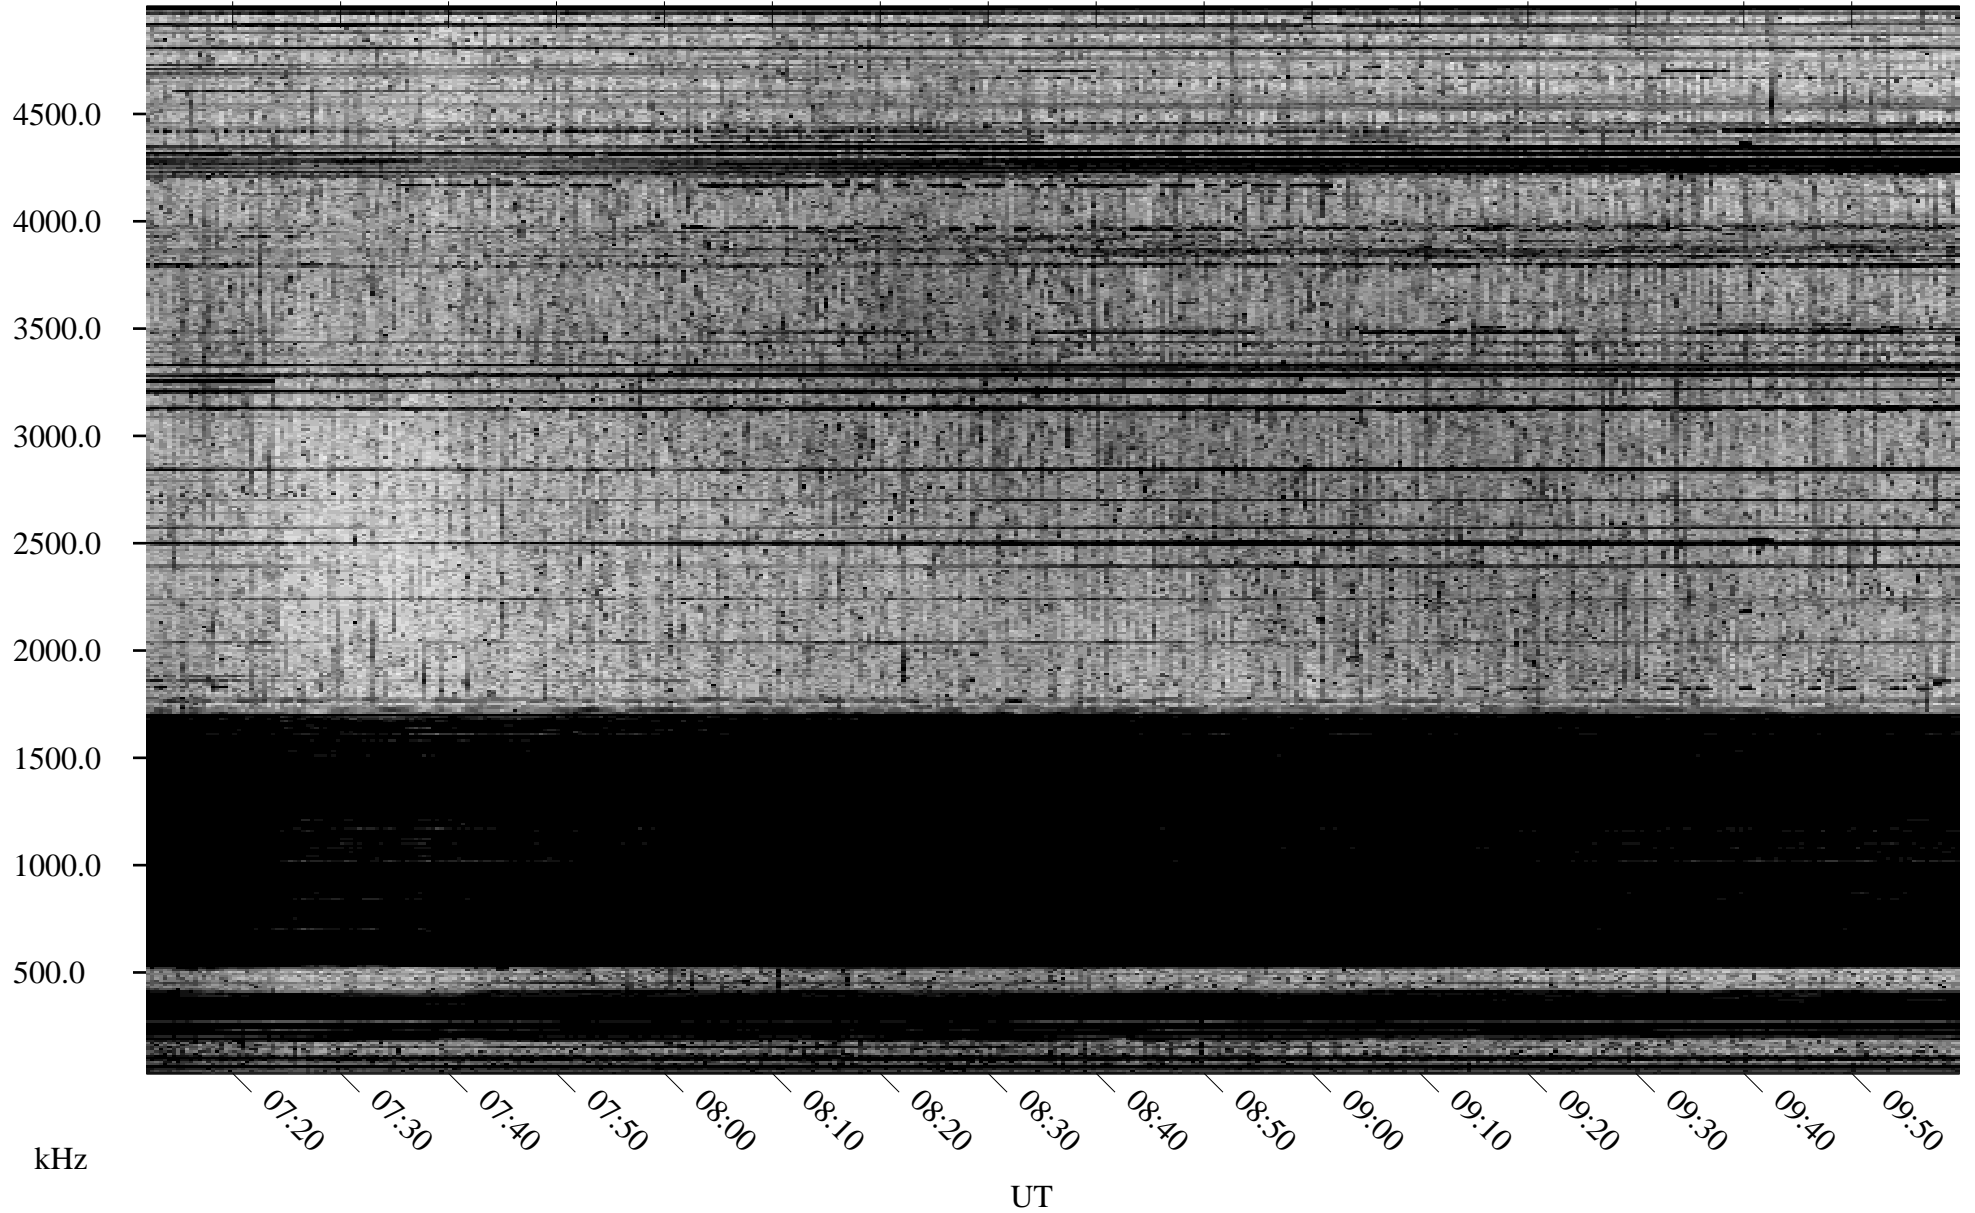

10/23/2004 Churchill, Manitoba

Linear Scale Black = 161 White = 15

ch042971.r00m max_12

Page 1

10/23/2004 Churchill, Manitoba

Linear Scale Black = 161 White = 15

ch04297l.r00m max_12

Page 2

10/24/2004 Churchill, Manitoba

Linear Scale Black = 161 White = 15

ch04297l.r00m max_12

Page 3

10/24/2004 Churchill, Manitoba

Linear Scale Black = 161 White = 15

ch04297l.r00m max_12

Page 4

10/24/2004 Churchill, Manitoba

Linear Scale Black = 161 White = 15

ch04297l.r00m max_12

Page 5

10/24/2004 Churchill, Manitoba

Linear Scale Black = 161 White = 15

ch04297l.r00m max_12

Page 6

10/24/2004 Churchill, Manitoba

Linear Scale Black = 161 White = 15

ch04297l.r00m max_12

Page 7

10/24/2004 Churchill, Manitoba

Linear Scale Black = 161 White = 15

ch04297l.r00m max_12