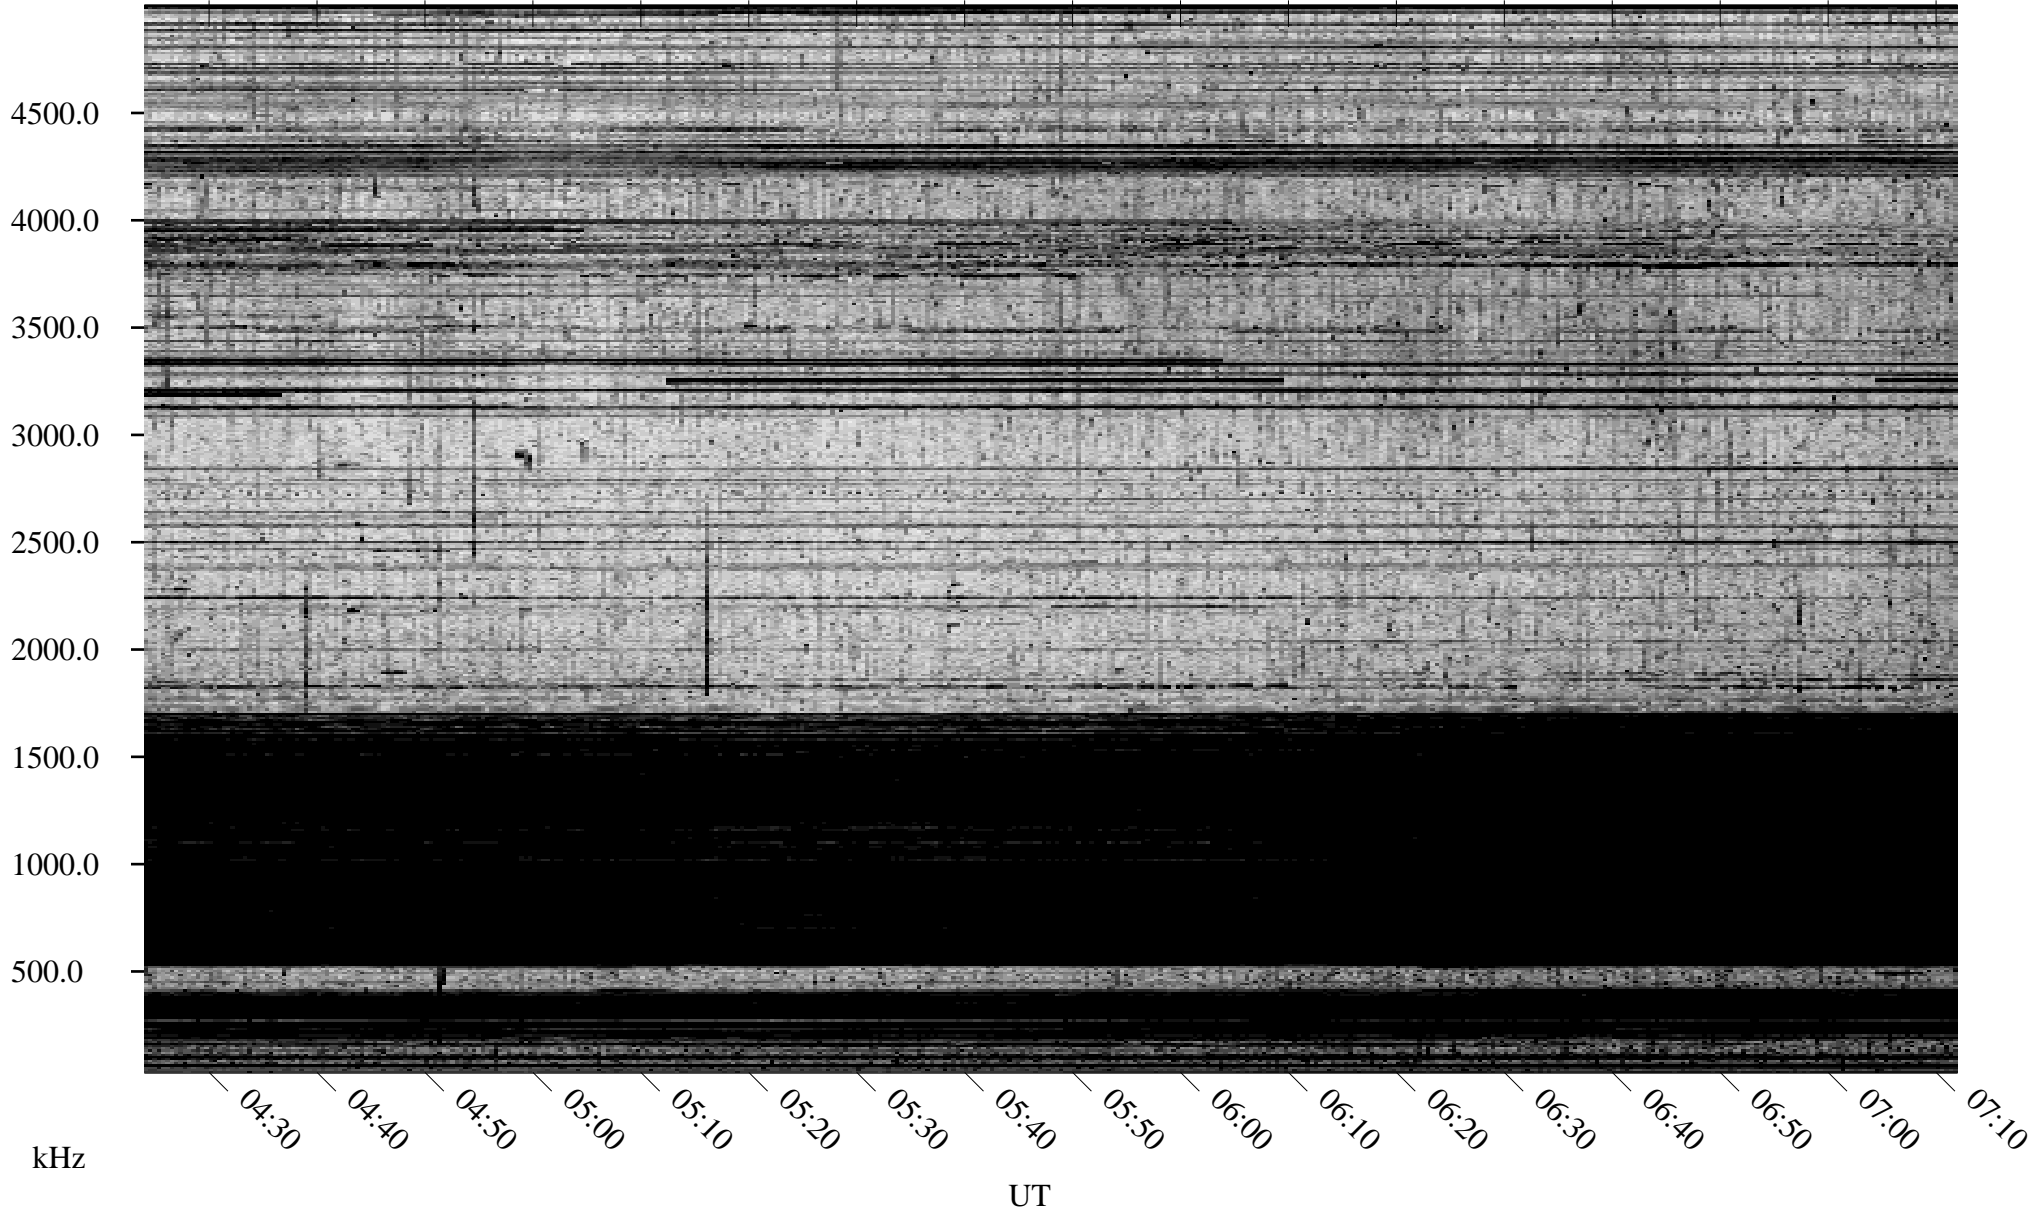

10/23/2004 Churchill, Manitoba

Linear Scale Black = 161 White = 15

ch042971.r00m max_12

Page 1

10/23/2004 Churchill, Manitoba

Linear Scale Black = 161 White = 15

ch04297l.r00m max_12

Page 2

10/24/2004 Churchill, Manitoba

Linear Scale Black = 161 White = 15

ch04297l.r00m max_12

Page 3

10/24/2004 Churchill, Manitoba

Linear Scale Black = 161 White = 15

ch04297l.r00m max_12

Page 4

10/24/2004 Churchill, Manitoba

Linear Scale Black = 161 White = 15

ch04297l.r00m max_12

Page 5

10/24/2004 Churchill, Manitoba

Linear Scale Black = 161 White = 15

ch04297l.r00m max_12

Page 6

10/24/2004 Churchill, Manitoba

Linear Scale Black = 161 White = 15

ch04297l.r00m max_12

Page 7

10/24/2004 Churchill, Manitoba

Linear Scale Black = 161 White = 15

ch04297l.r00m max_12