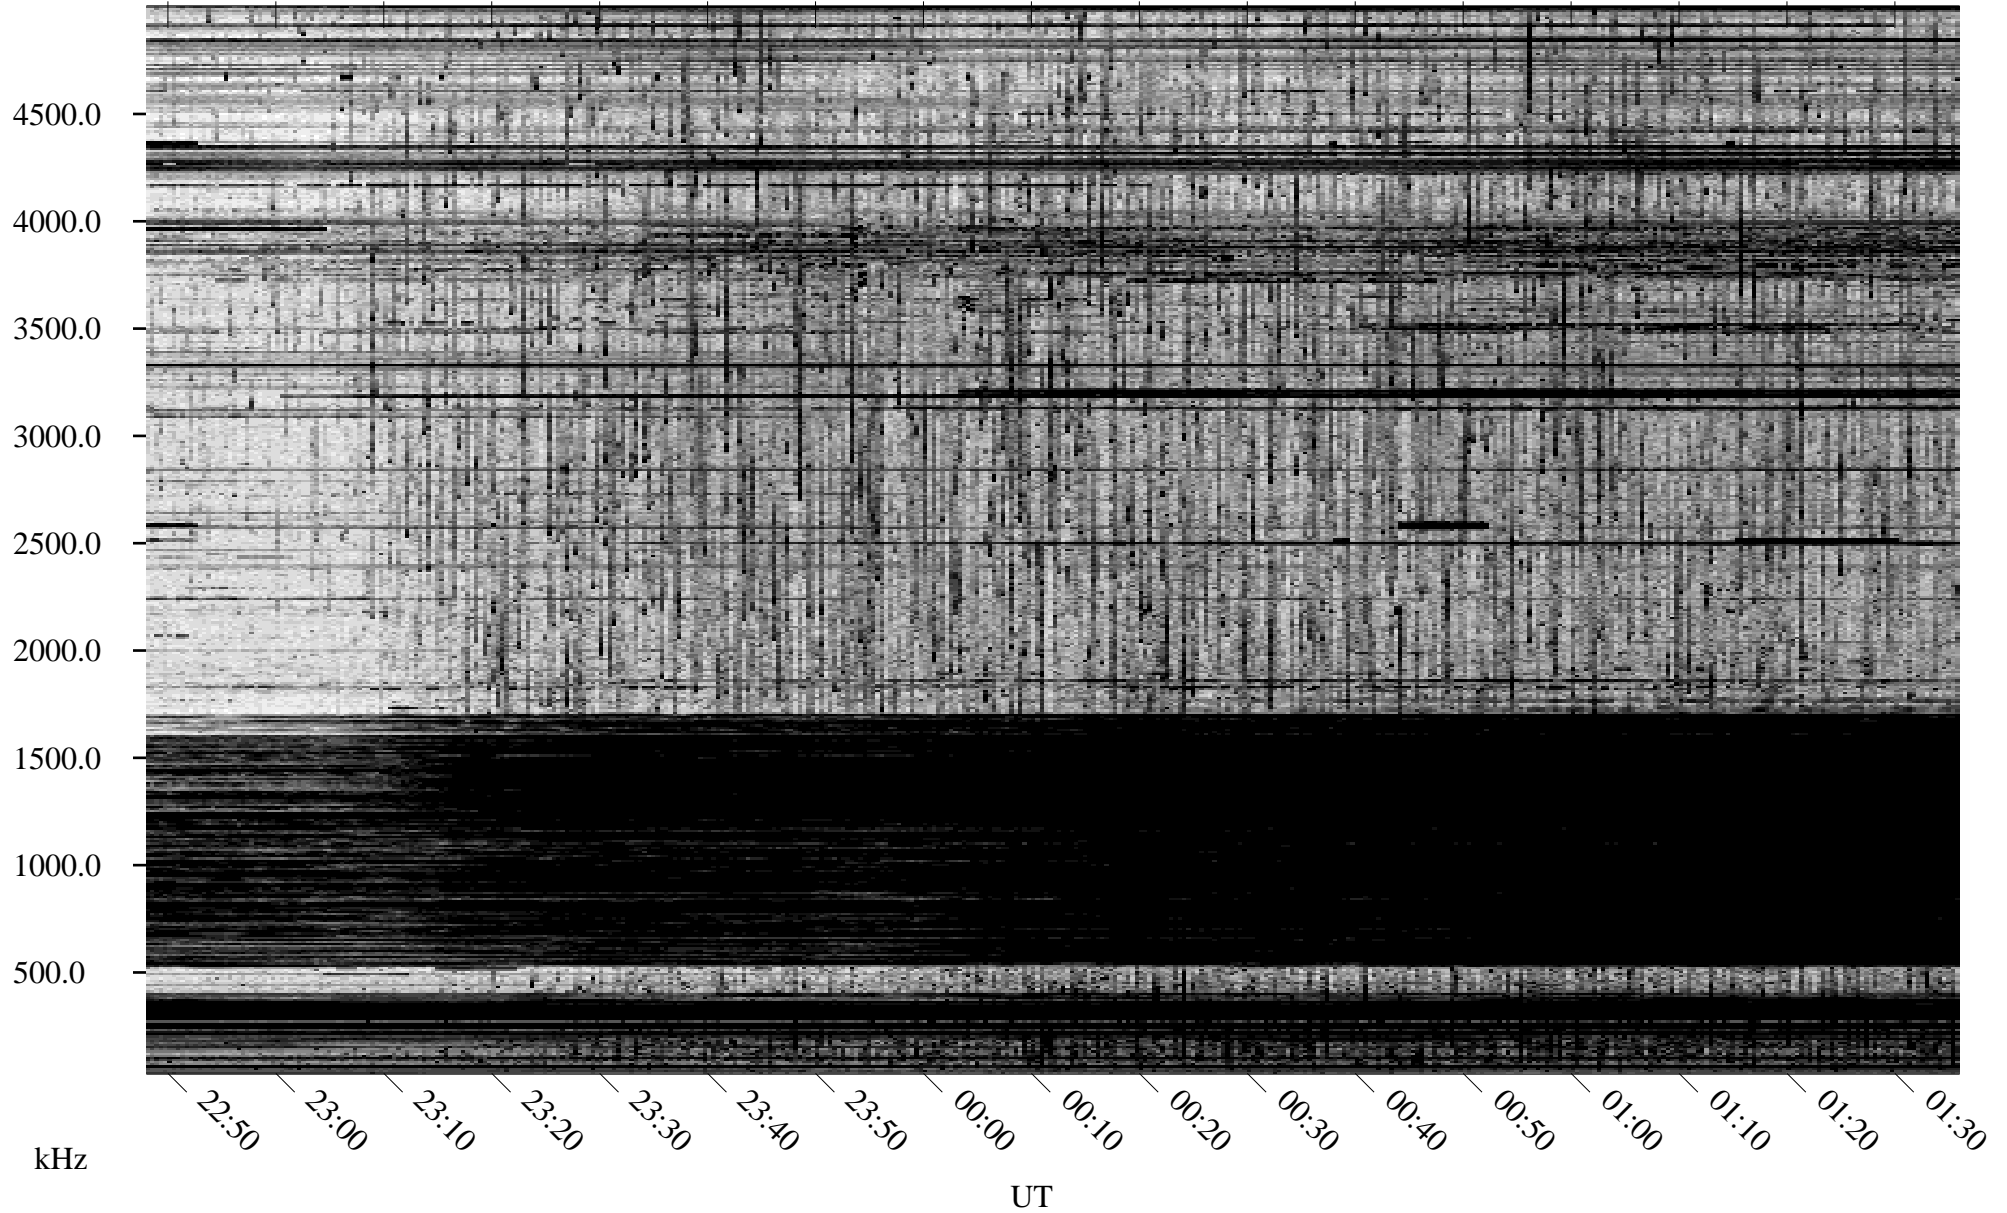

10/23/2004 Churchill, Manitoba

Linear Scale Black = 161 White = 15

ch042971.r00m max_12

Page 1

10/23/2004 Churchill, Manitoba

Linear Scale Black = 161 White = 15

ch04297l.r00m max_12

Page 2

10/24/2004 Churchill, Manitoba

Linear Scale Black = 161 White = 15

ch04297l.r00m max_12

Page 3

10/24/2004 Churchill, Manitoba

Linear Scale Black = 161 White = 15

ch04297l.r00m max_12

Page 4

10/24/2004 Churchill, Manitoba

Linear Scale Black = 161 White = 15

ch04297l.r00m max_12

Page 5

10/24/2004 Churchill, Manitoba

Linear Scale Black = 161 White = 15

ch04297l.r00m max_12

Page 6

10/24/2004 Churchill, Manitoba

Linear Scale Black = 161 White = 15

ch04297l.r00m max_12

Page 7

10/24/2004 Churchill, Manitoba

Linear Scale Black = 161 White = 15

ch04297l.r00m max_12