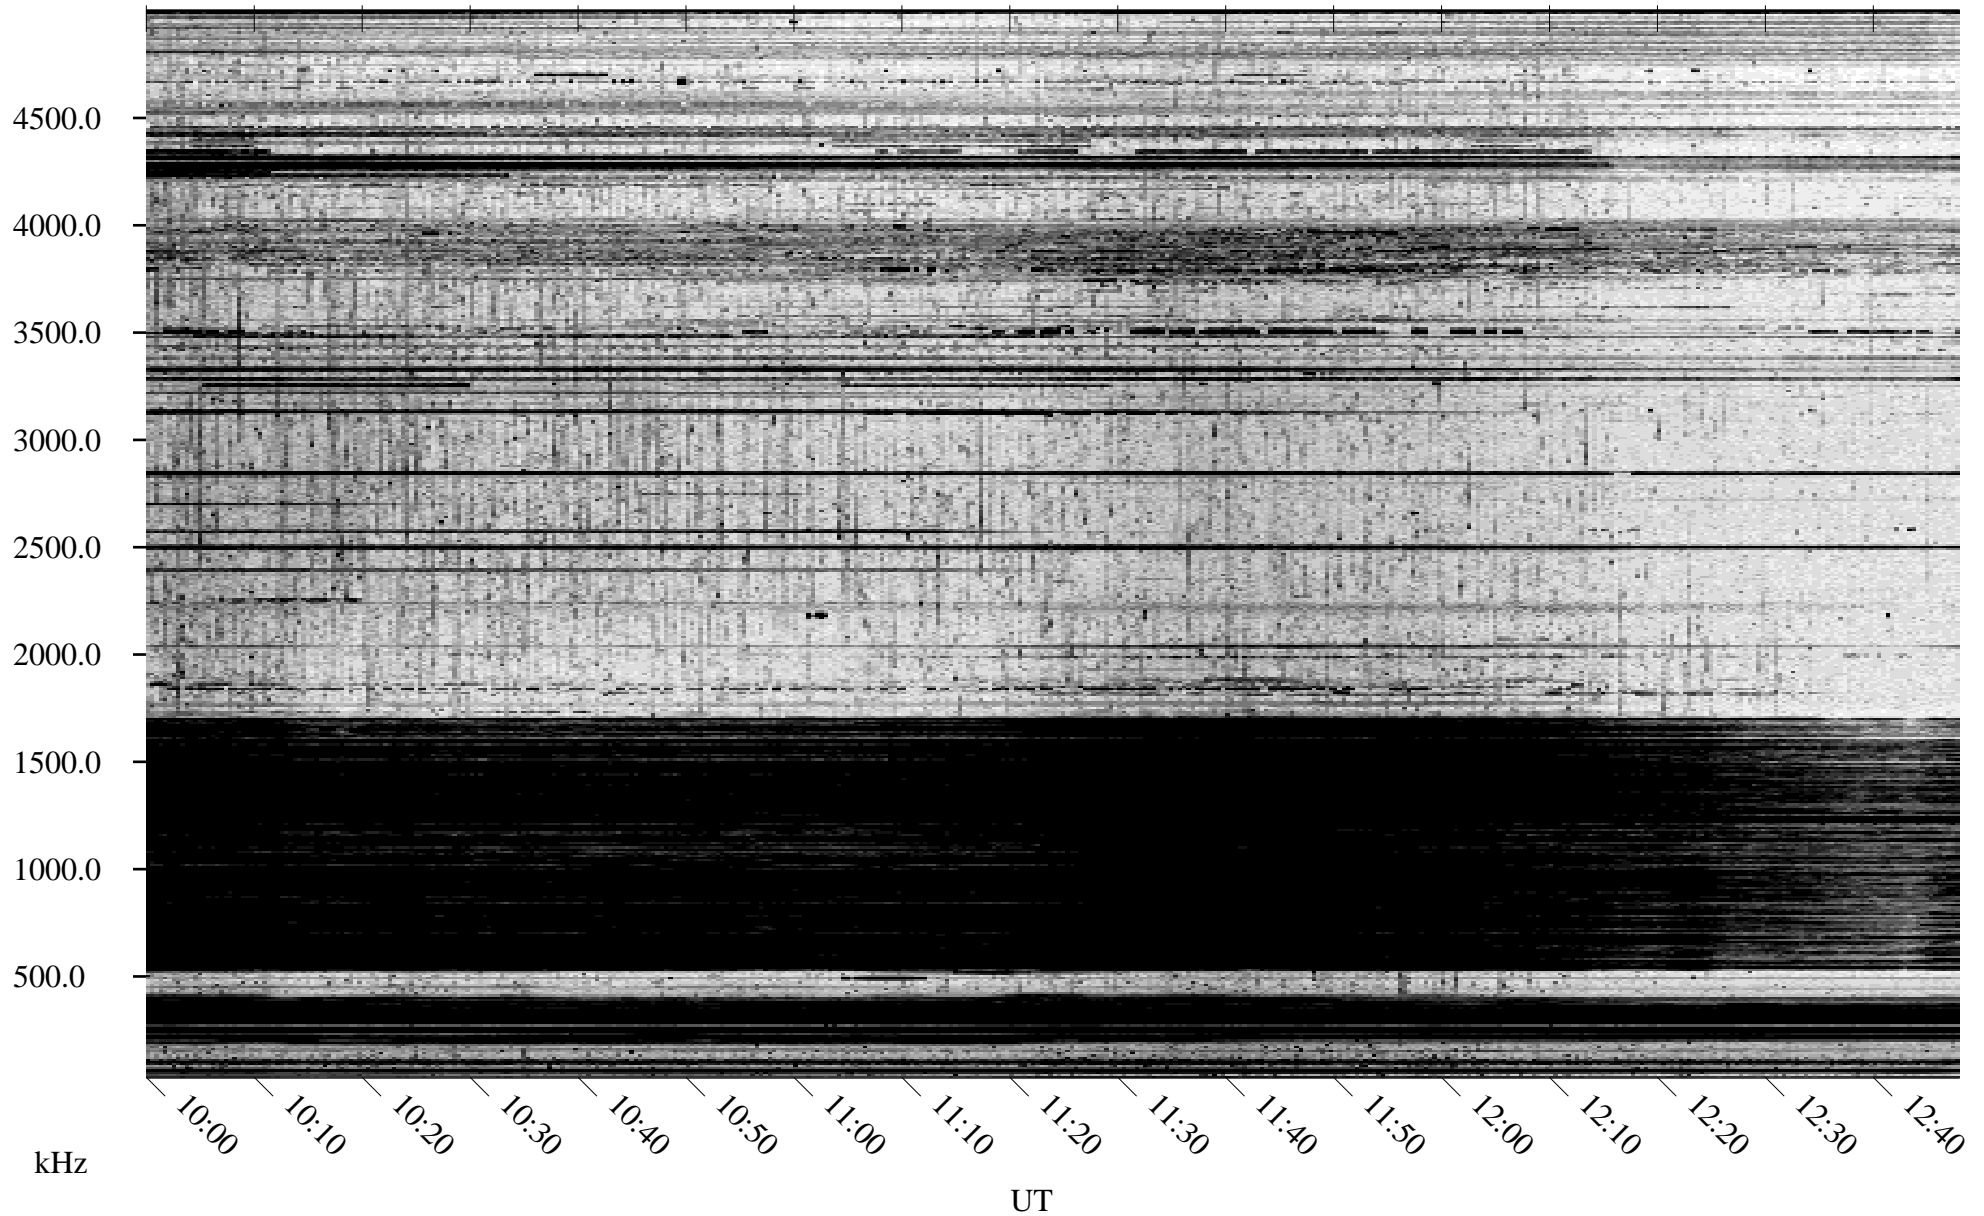

10/23/2004 Churchill, Manitoba

Linear Scale Black = 161 White = 15

ch042971.r00m max_12

Page 1

10/23/2004 Churchill, Manitoba

Linear Scale Black = 161 White = 15

ch04297l.r00m max_12

Page 2

10/24/2004 Churchill, Manitoba

Linear Scale Black = 161 White = 15

ch04297l.r00m max_12

Page 3

10/24/2004 Churchill, Manitoba

Linear Scale Black = 161 White = 15

ch04297l.r00m max_12

Page 4

10/24/2004 Churchill, Manitoba

Linear Scale Black = 161 White = 15

ch04297l.r00m max_12

Page 5

10/24/2004 Churchill, Manitoba

Linear Scale Black = 161 White = 15

ch04297l.r00m max_12

Page 6

10/24/2004 Churchill, Manitoba

Linear Scale Black = 161 White = 15

ch04297l.r00m max_12

Page 7

10/24/2004 Churchill, Manitoba

Linear Scale Black = 161 White = 15

ch04297l.r00m max_12