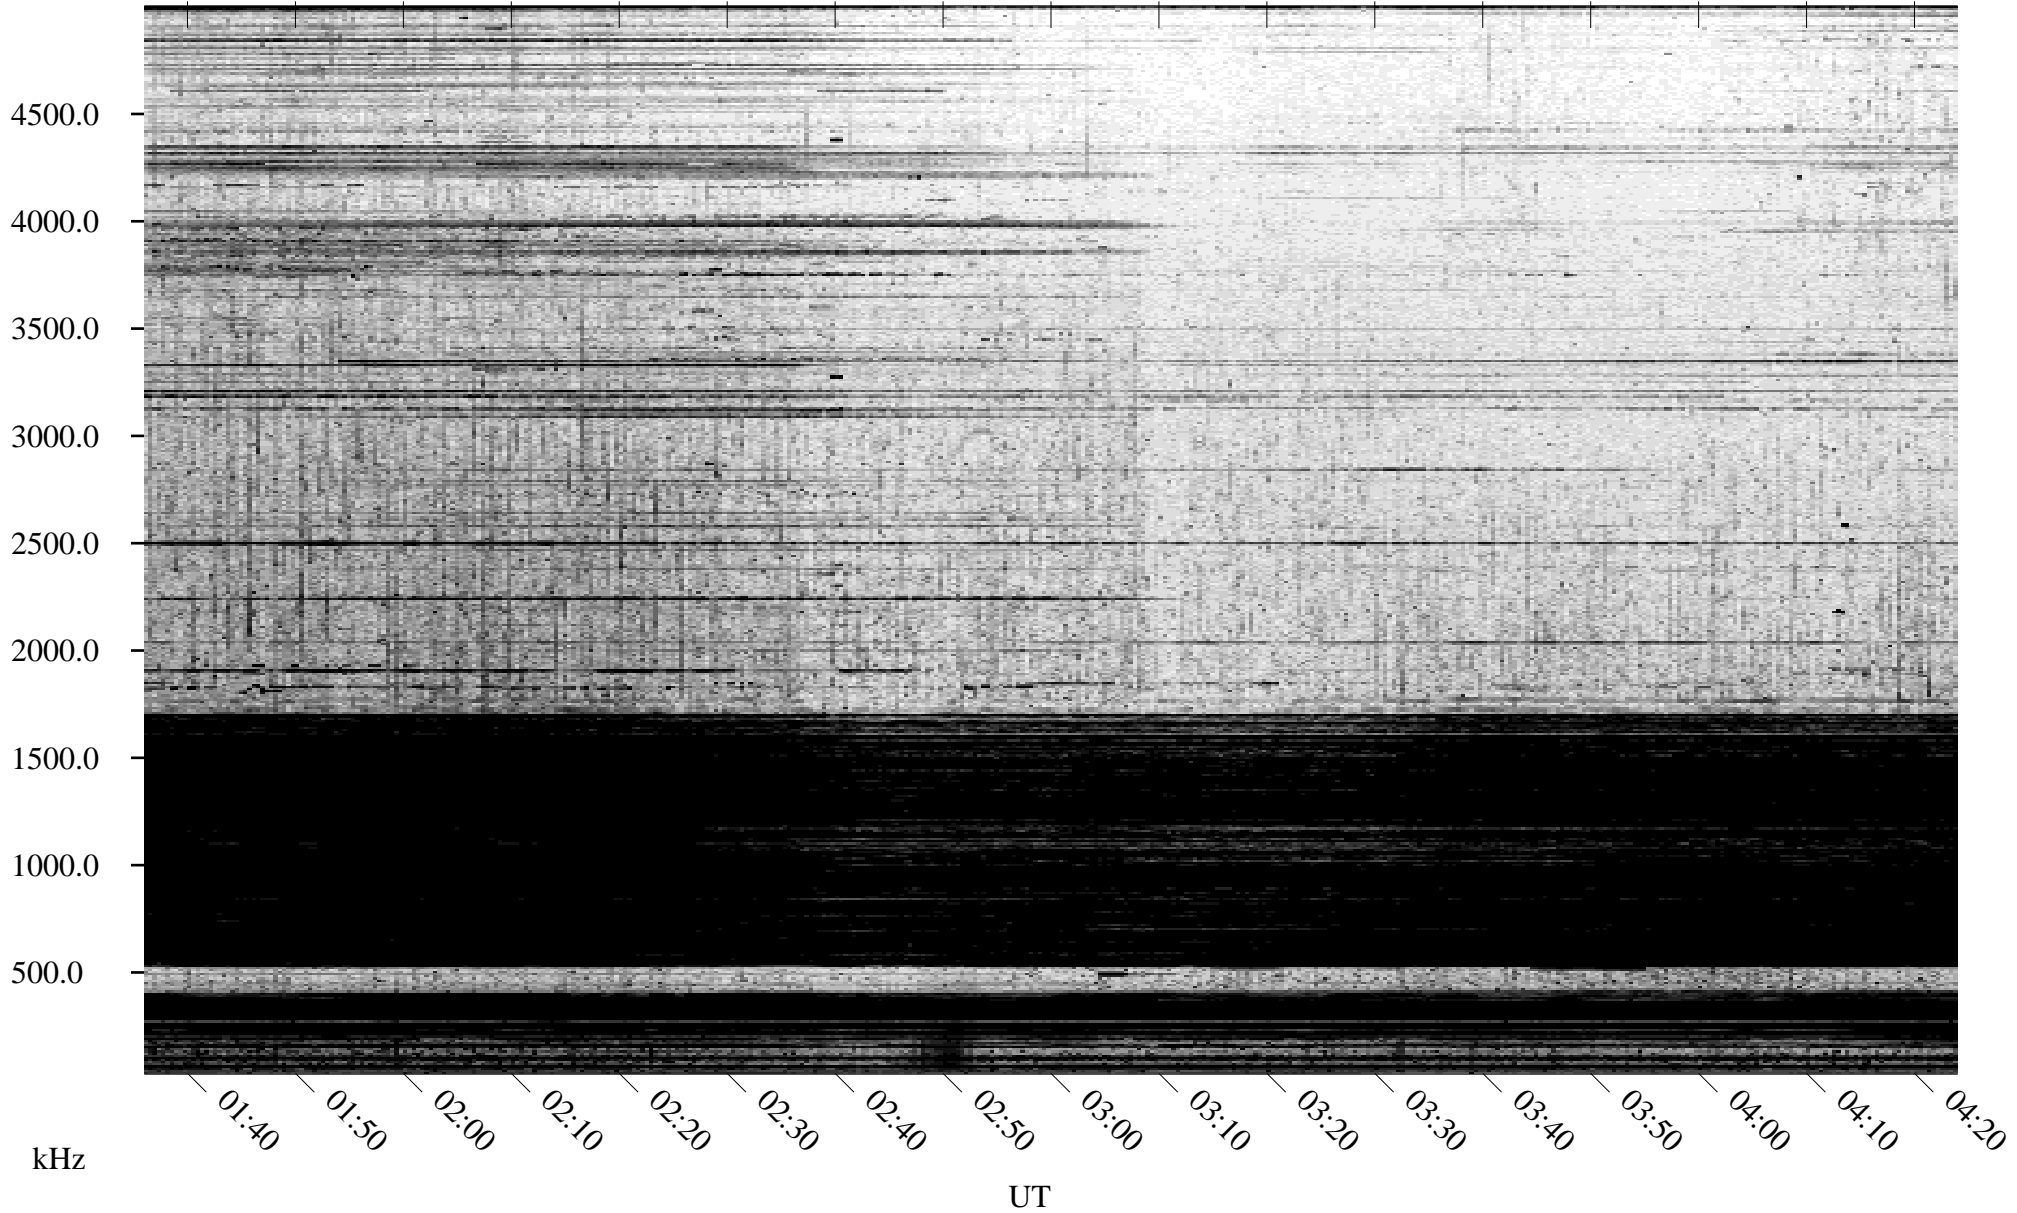

10/24/2004 Churchill, Manitoba

Linear Scale Black = 161 White = 15

ch04298l.r00m max_12

Page 1

10/24/2004 Churchill, Manitoba

Linear Scale Black = 161 White = 15

ch04298l.r00m max_12

Page 2

10/25/2004 Churchill, Manitoba

Linear Scale Black = 161 White = 15

ch04298l.r00m max_12

Page 3

10/25/2004 Churchill, Manitoba

Linear Scale Black = 161 White = 15

ch04298l.r00m max_12

Page 4

10/25/2004 Churchill, Manitoba

Linear Scale Black = 161 White = 15

ch04298l.r00m max_12

Page 5

10/25/2004 Churchill, Manitoba

Linear Scale Black = 161 White = 15

ch04298l.r00m max_12

Page 6

10/25/2004 Churchill, Manitoba

Linear Scale Black = 161 White = 15

ch04298l.r00m max_12

Page 7

10/25/2004 Churchill, Manitoba

Linear Scale Black = 161 White = 15

ch04298l.r00m max_12

Page 8