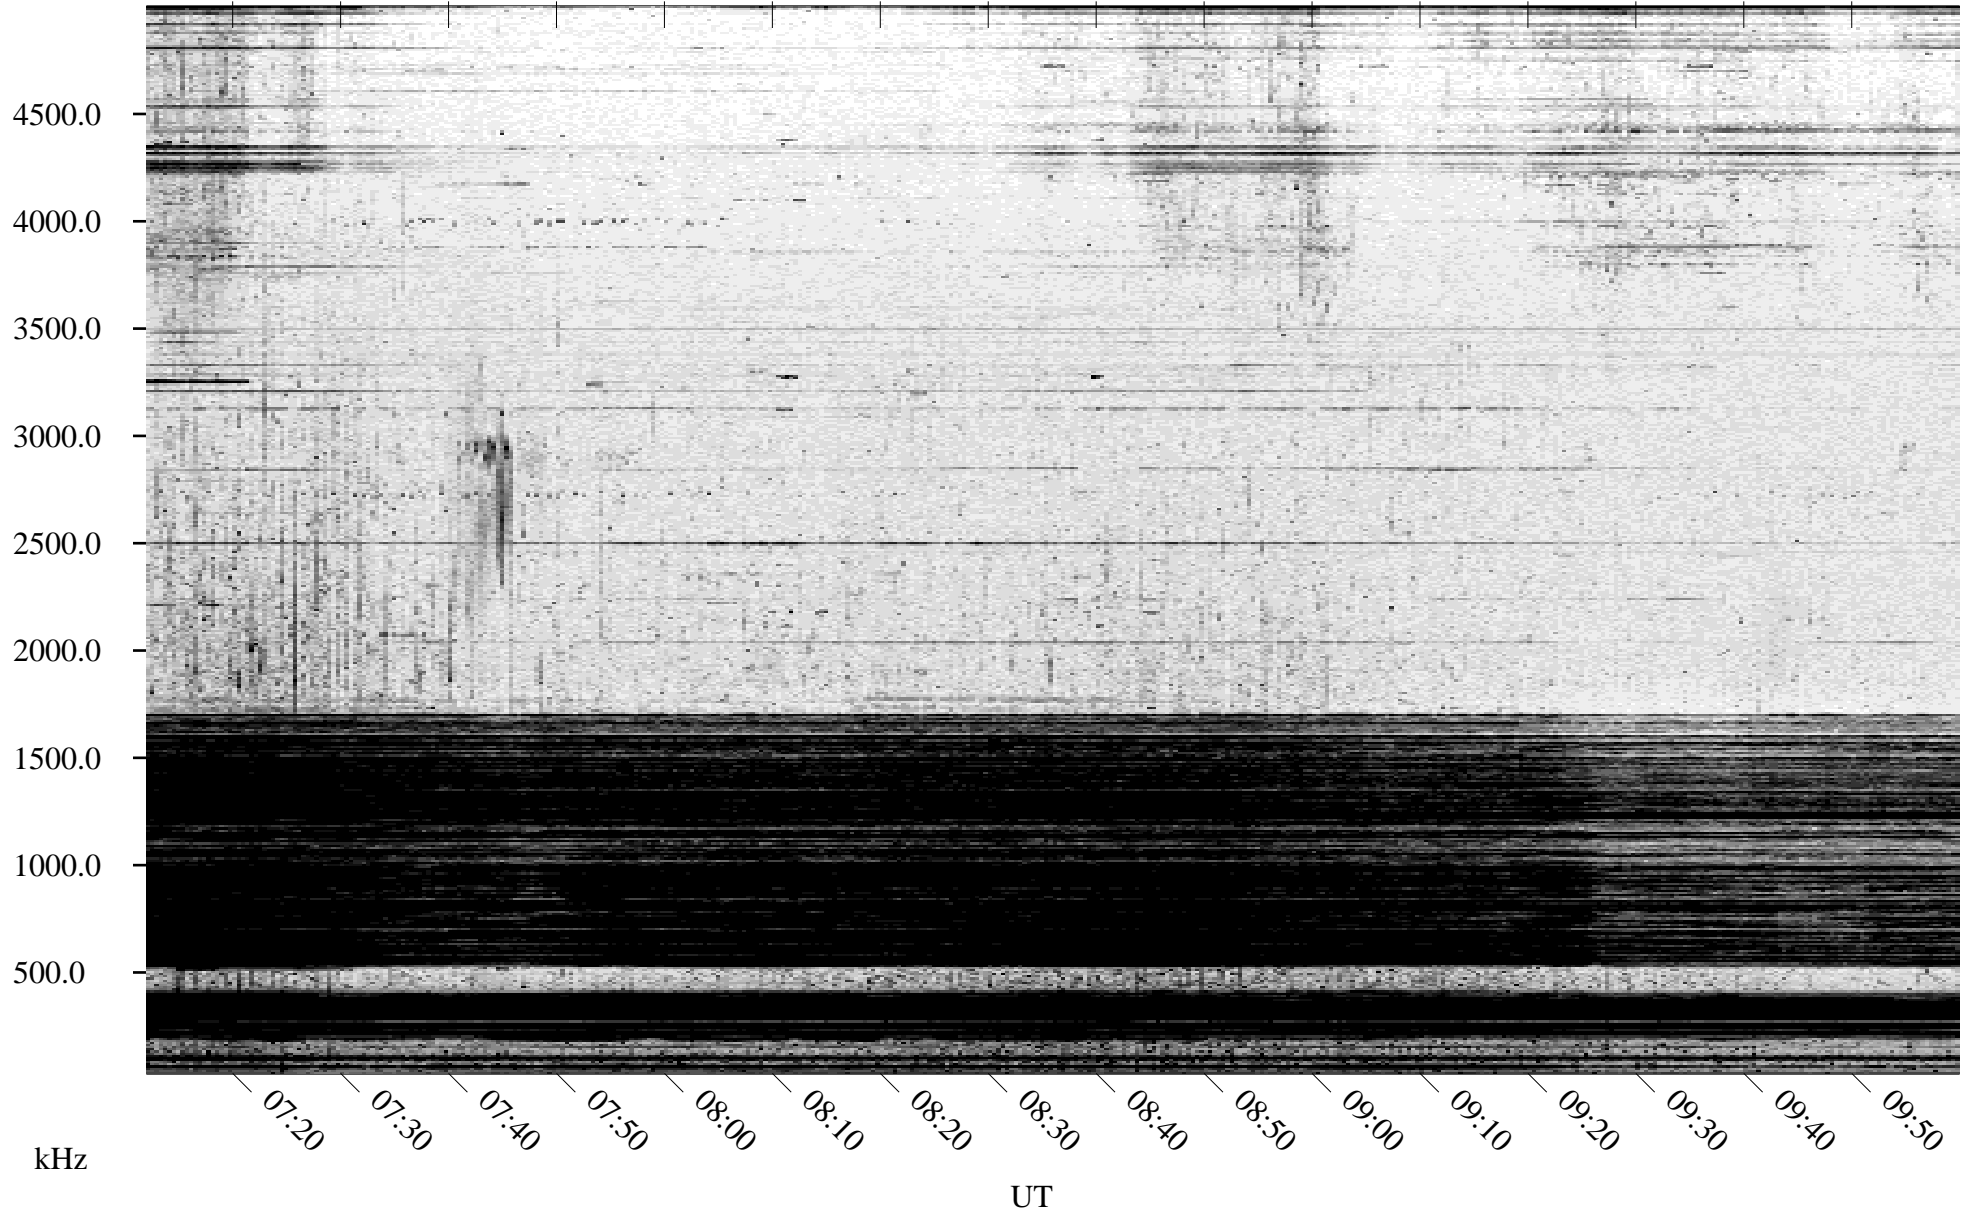

10/24/2004 Churchill, Manitoba

Linear Scale Black = 161 White = 15

ch04298l.r00m max_12

Page 1

10/24/2004 Churchill, Manitoba

Linear Scale Black = 161 White = 15

ch04298l.r00m max_12

Page 2

10/25/2004 Churchill, Manitoba

Linear Scale Black = 161 White = 15

ch04298l.r00m max_12

Page 3

10/25/2004 Churchill, Manitoba

Linear Scale Black = 161 White = 15

ch04298l.r00m max_12

Page 4

10/25/2004 Churchill, Manitoba

Linear Scale Black = 161 White = 15

ch04298l.r00m max_12

Page 5

10/25/2004 Churchill, Manitoba

Linear Scale Black = 161 White = 15

ch04298l.r00m max_12

Page 6

10/25/2004 Churchill, Manitoba

Linear Scale Black = 161 White = 15

ch04298l.r00m max_12

Page 7

10/25/2004 Churchill, Manitoba

Linear Scale Black = 161 White = 15

ch04298l.r00m max_12

Page 8