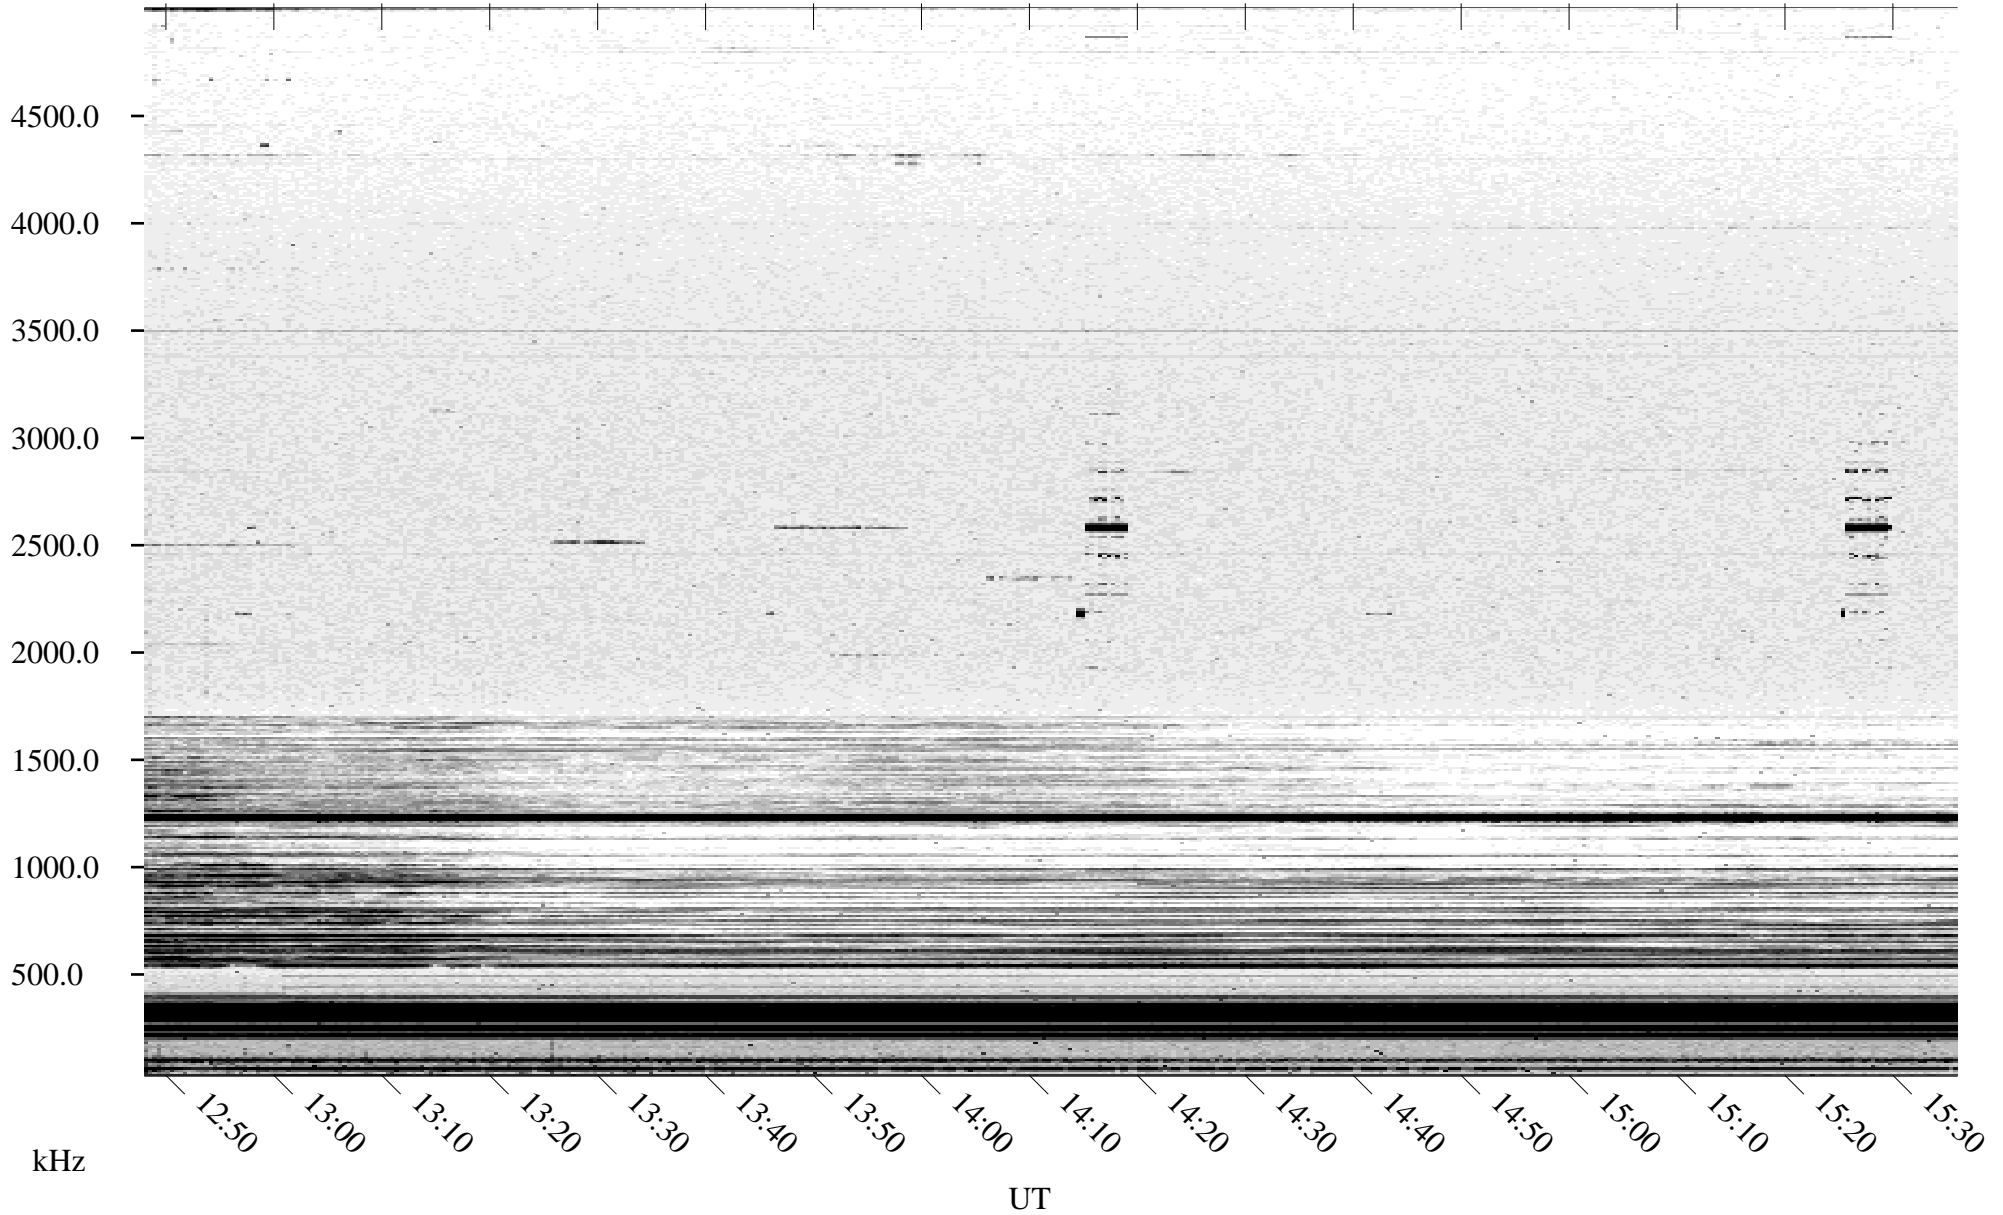

10/24/2004 Churchill, Manitoba

Linear Scale Black = 161 White = 15

ch04298l.r00m max_12

Page 1

10/24/2004 Churchill, Manitoba

Linear Scale Black = 161 White = 15

ch04298l.r00m max_12

Page 2

10/25/2004 Churchill, Manitoba

Linear Scale Black = 161 White = 15

ch04298l.r00m max_12

Page 3

10/25/2004 Churchill, Manitoba

Linear Scale Black = 161 White = 15

ch04298l.r00m max_12

Page 4

10/25/2004 Churchill, Manitoba

Linear Scale Black = 161 White = 15

ch04298l.r00m max_12

Page 5

10/25/2004 Churchill, Manitoba

Linear Scale Black = 161 White = 15

ch04298l.r00m max_12

Page 6

10/25/2004 Churchill, Manitoba

Linear Scale Black = 161 White = 15

ch04298l.r00m max_12

Page 7

10/25/2004 Churchill, Manitoba

Linear Scale Black = 161 White = 15

ch04298l.r00m max_12

Page 8