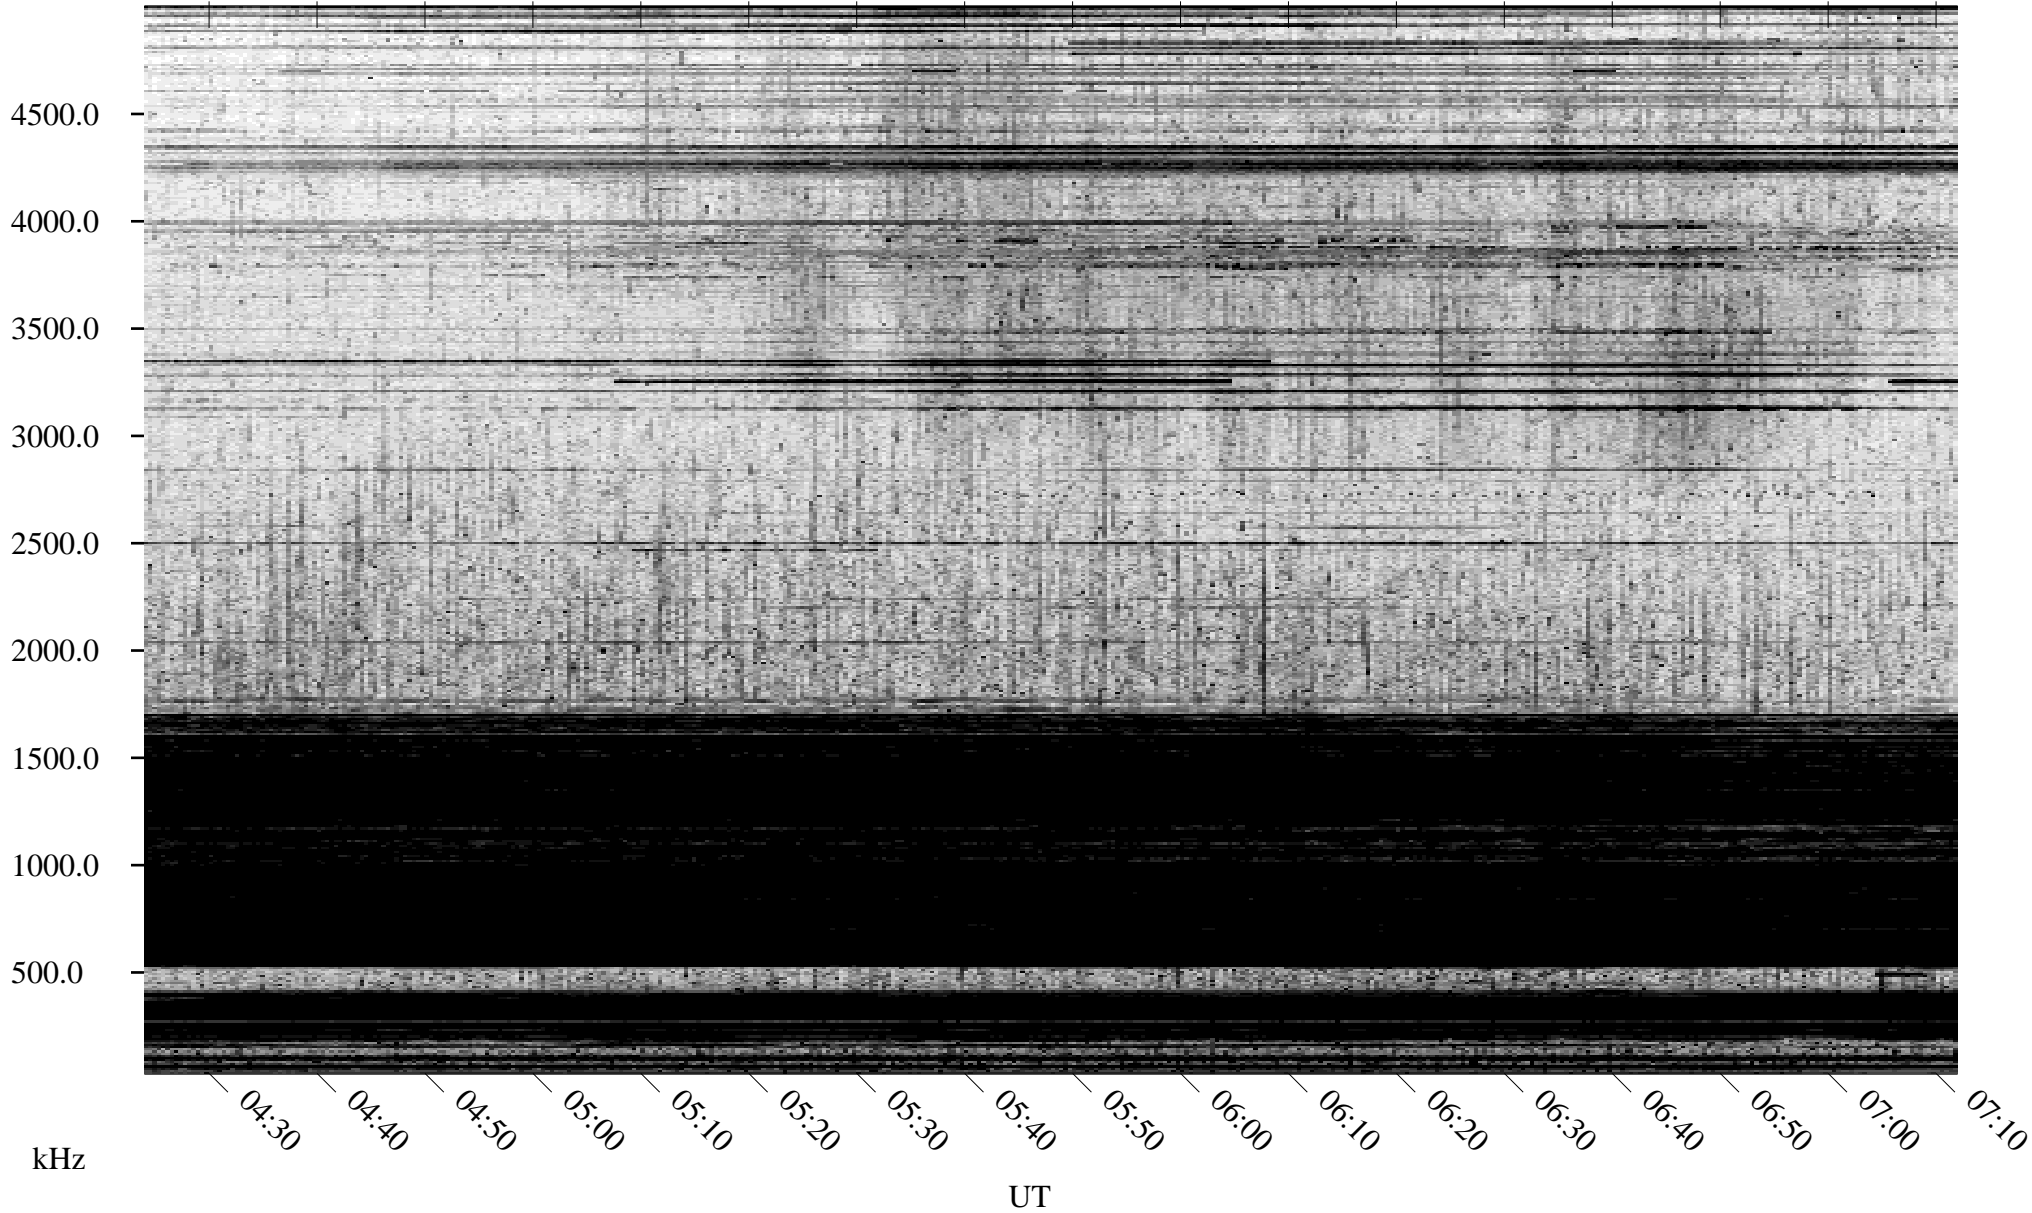

10/24/2004 Churchill, Manitoba

Linear Scale Black = 161 White = 15

ch04298l.r00m max_12

Page 1

10/24/2004 Churchill, Manitoba

Linear Scale Black = 161 White = 15

ch04298l.r00m max_12

Page 2

10/25/2004 Churchill, Manitoba

Linear Scale Black = 161 White = 15

ch04298l.r00m max_12

Page 3

10/25/2004 Churchill, Manitoba

Linear Scale Black = 161 White = 15

ch04298l.r00m max_12

Page 4

10/25/2004 Churchill, Manitoba

Linear Scale Black = 161 White = 15

ch04298l.r00m max_12

Page 5

10/25/2004 Churchill, Manitoba

Linear Scale Black = 161 White = 15

ch04298l.r00m max_12

Page 6

10/25/2004 Churchill, Manitoba

Linear Scale Black = 161 White = 15

ch04298l.r00m max_12

Page 7

10/25/2004 Churchill, Manitoba

Linear Scale Black = 161 White = 15

ch04298l.r00m max_12

Page 8