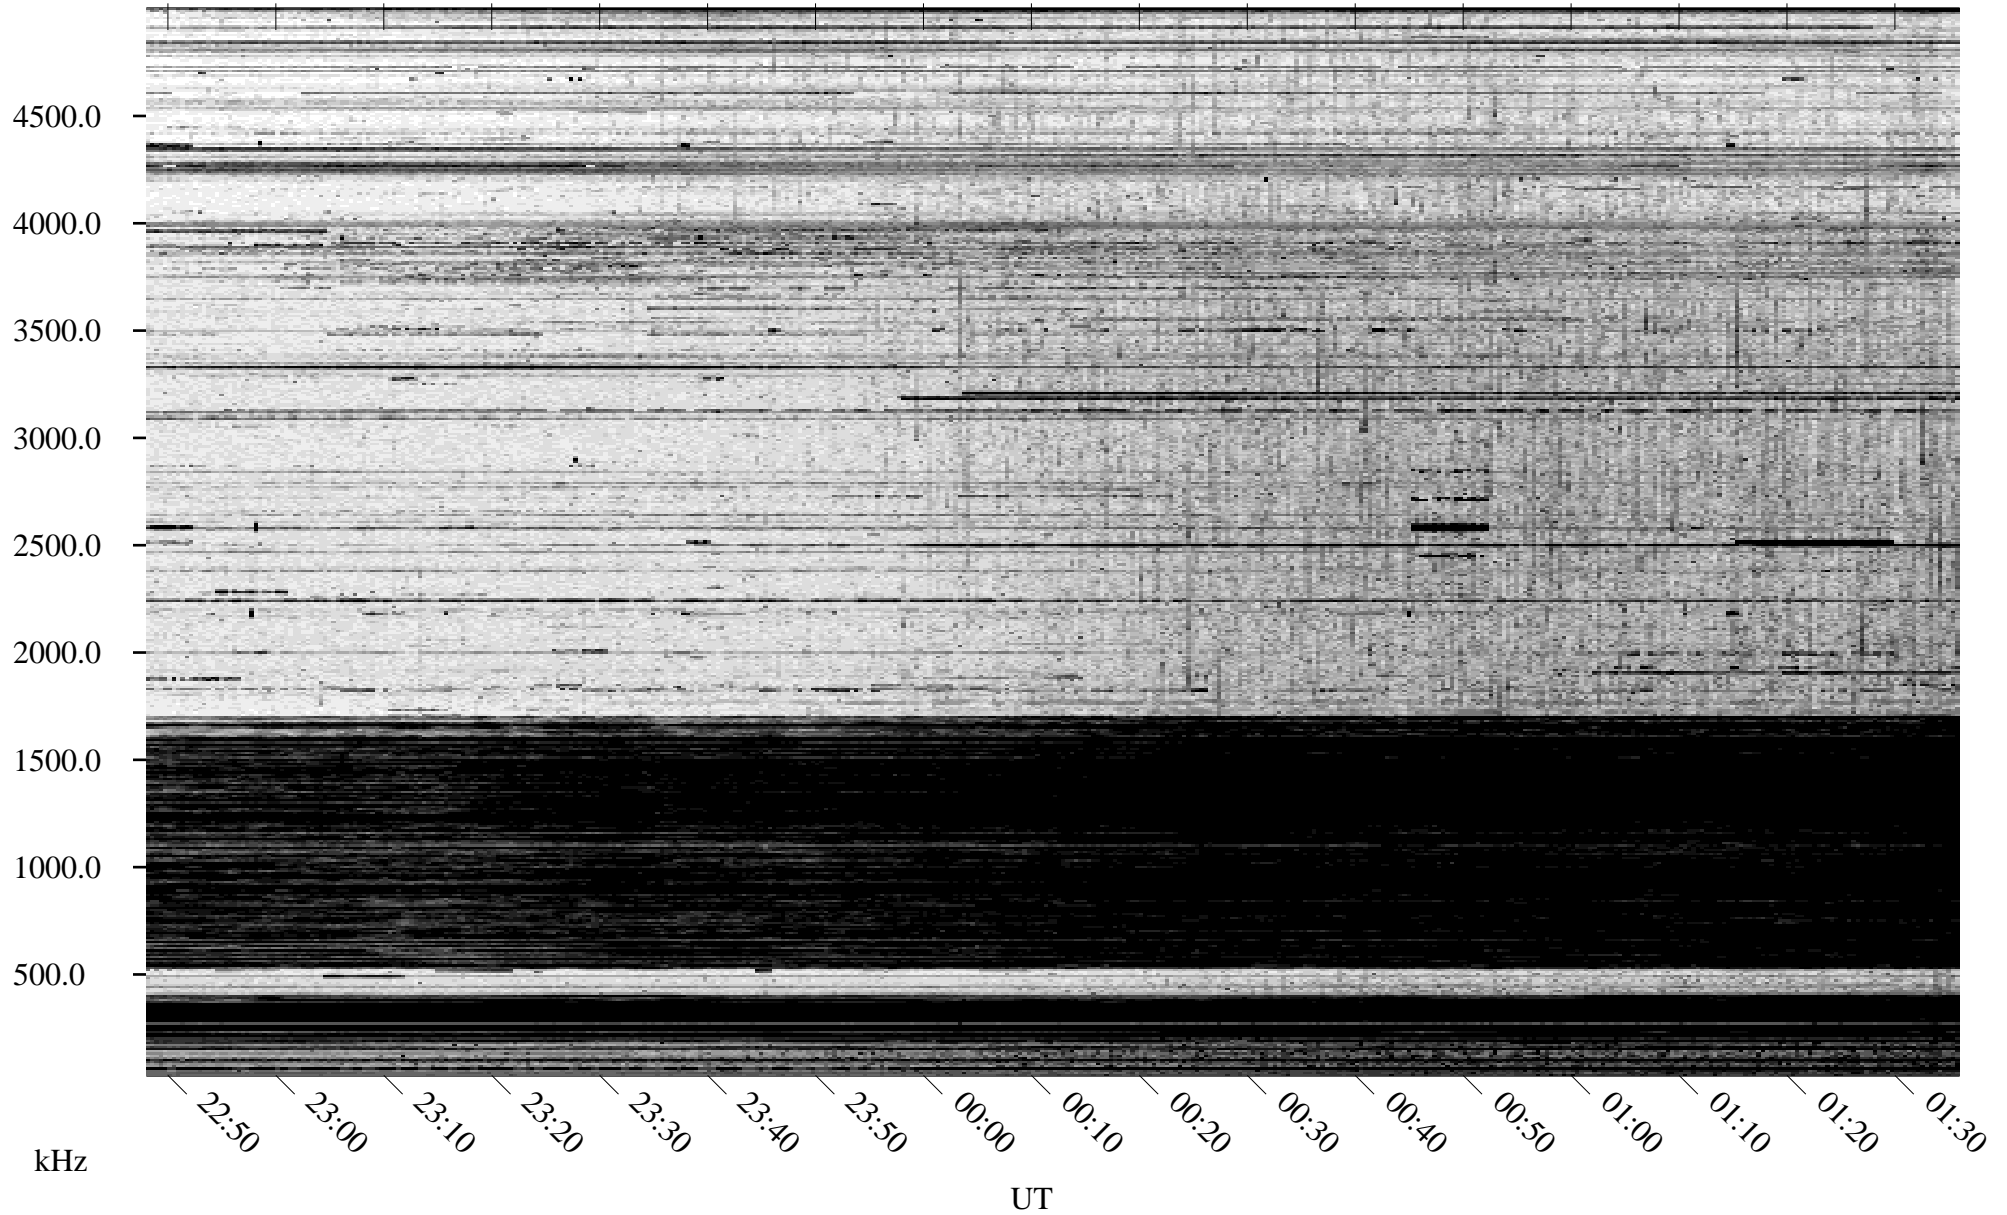

10/24/2004 Churchill, Manitoba

Linear Scale Black = 161 White = 15

ch04298l.r00m max_12

Page 1

10/24/2004 Churchill, Manitoba

Linear Scale Black = 161 White = 15

ch04298l.r00m max_12

Page 2

10/25/2004 Churchill, Manitoba

Linear Scale Black = 161 White = 15

ch04298l.r00m max_12

Page 3

10/25/2004 Churchill, Manitoba

Linear Scale Black = 161 White = 15

ch04298l.r00m max_12

Page 4

10/25/2004 Churchill, Manitoba

Linear Scale Black = 161 White = 15

ch04298l.r00m max_12

Page 5

10/25/2004 Churchill, Manitoba

Linear Scale Black = 161 White = 15

ch04298l.r00m max_12

Page 6

10/25/2004 Churchill, Manitoba

Linear Scale Black = 161 White = 15

ch04298l.r00m max_12

Page 7

10/25/2004 Churchill, Manitoba

Linear Scale Black = 161 White = 15

ch04298l.r00m max_12

Page 8