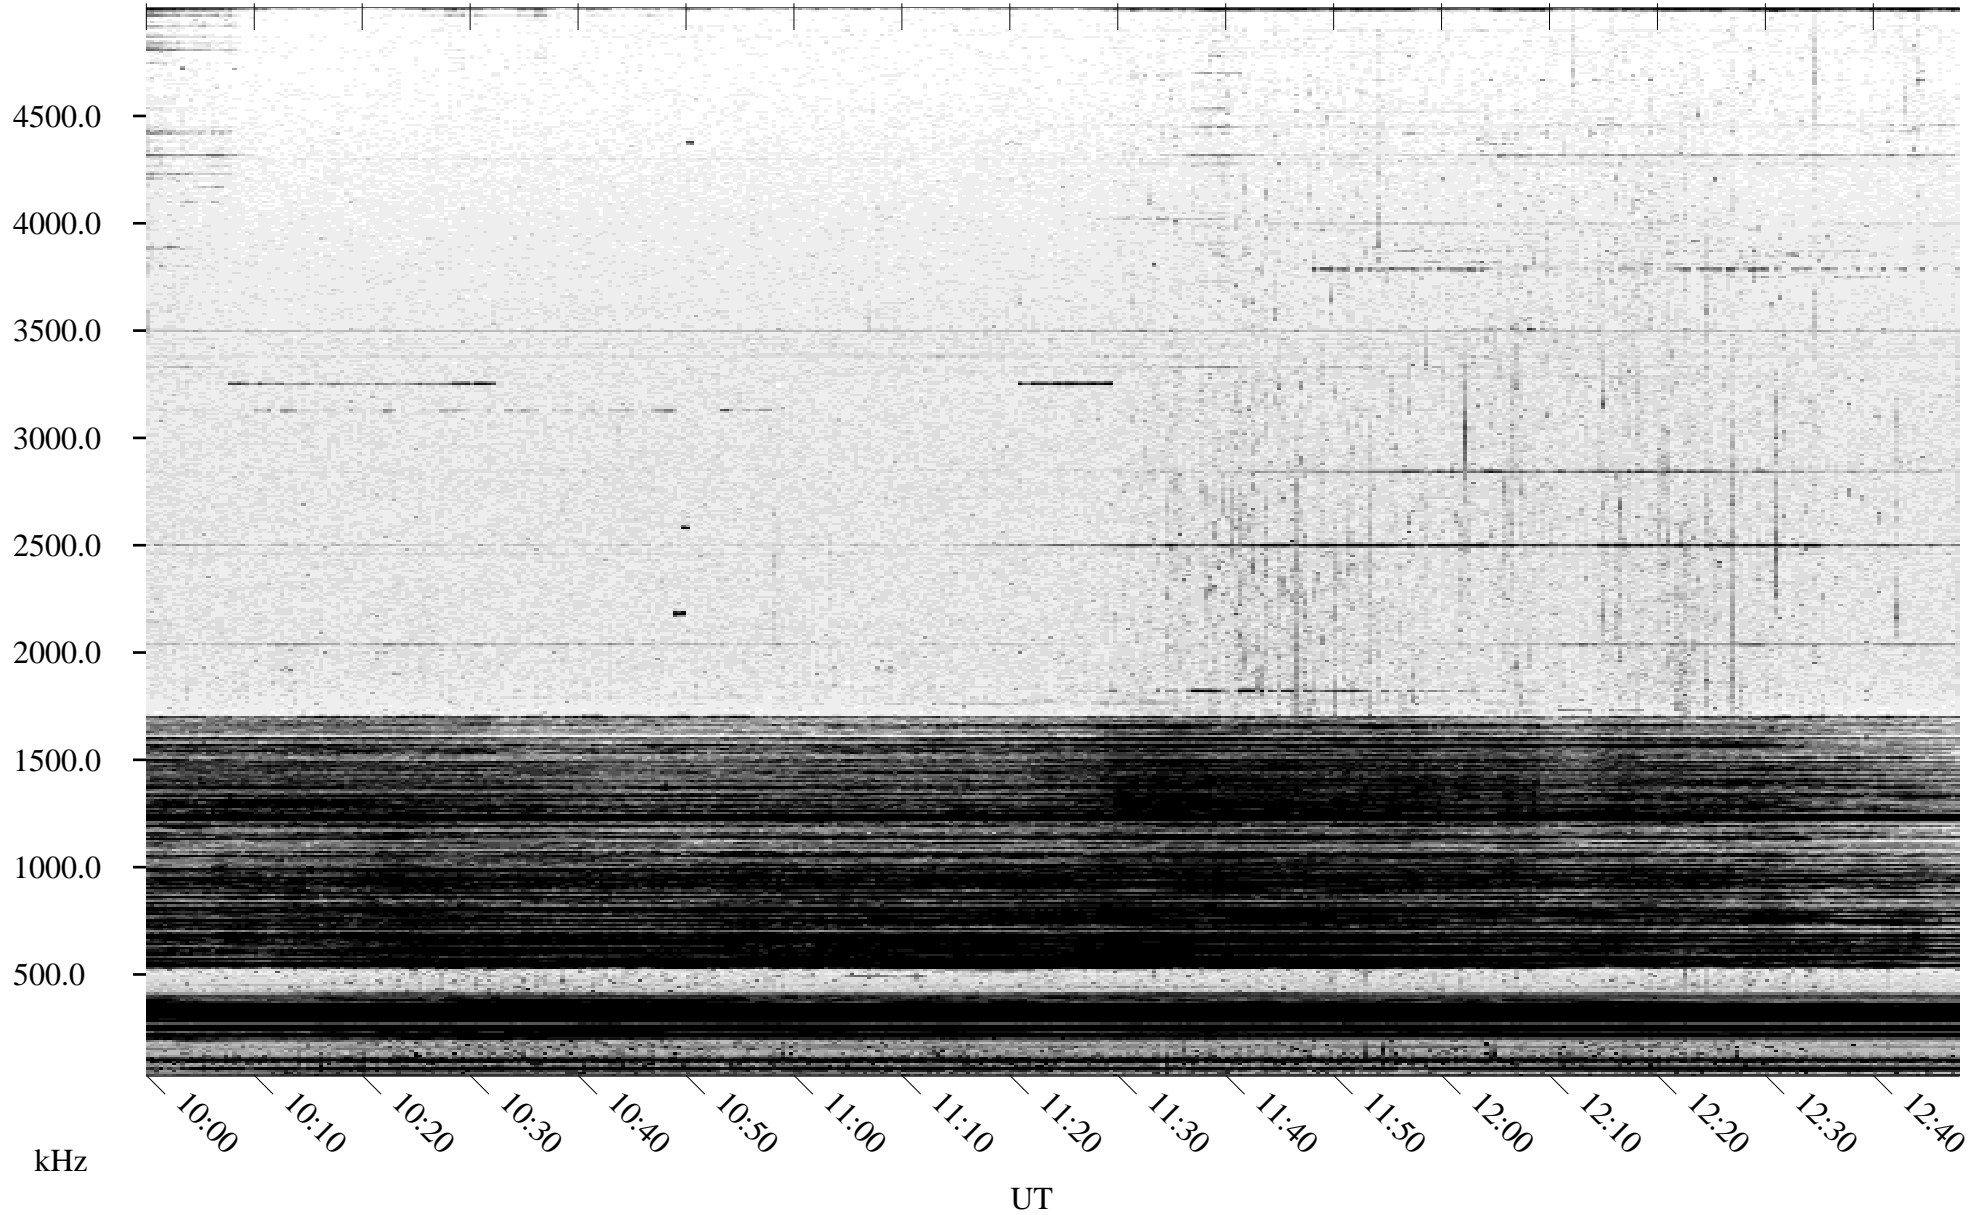

10/24/2004 Churchill, Manitoba

Linear Scale Black = 161 White = 15

ch04298l.r00m max_12

Page 1

10/24/2004 Churchill, Manitoba

Linear Scale Black = 161 White = 15

ch04298l.r00m max_12

Page 2

10/25/2004 Churchill, Manitoba

Linear Scale Black = 161 White = 15

ch04298l.r00m max_12

Page 3

10/25/2004 Churchill, Manitoba

Linear Scale Black = 161 White = 15

ch04298l.r00m max_12

Page 4

10/25/2004 Churchill, Manitoba

Linear Scale Black = 161 White = 15

ch04298l.r00m max_12

Page 5

10/25/2004 Churchill, Manitoba

Linear Scale Black = 161 White = 15

ch04298l.r00m max_12

Page 6

10/25/2004 Churchill, Manitoba

Linear Scale Black = 161 White = 15

ch04298l.r00m max_12

Page 7

10/25/2004 Churchill, Manitoba

Linear Scale Black = 161 White = 15

ch04298l.r00m max_12

Page 8