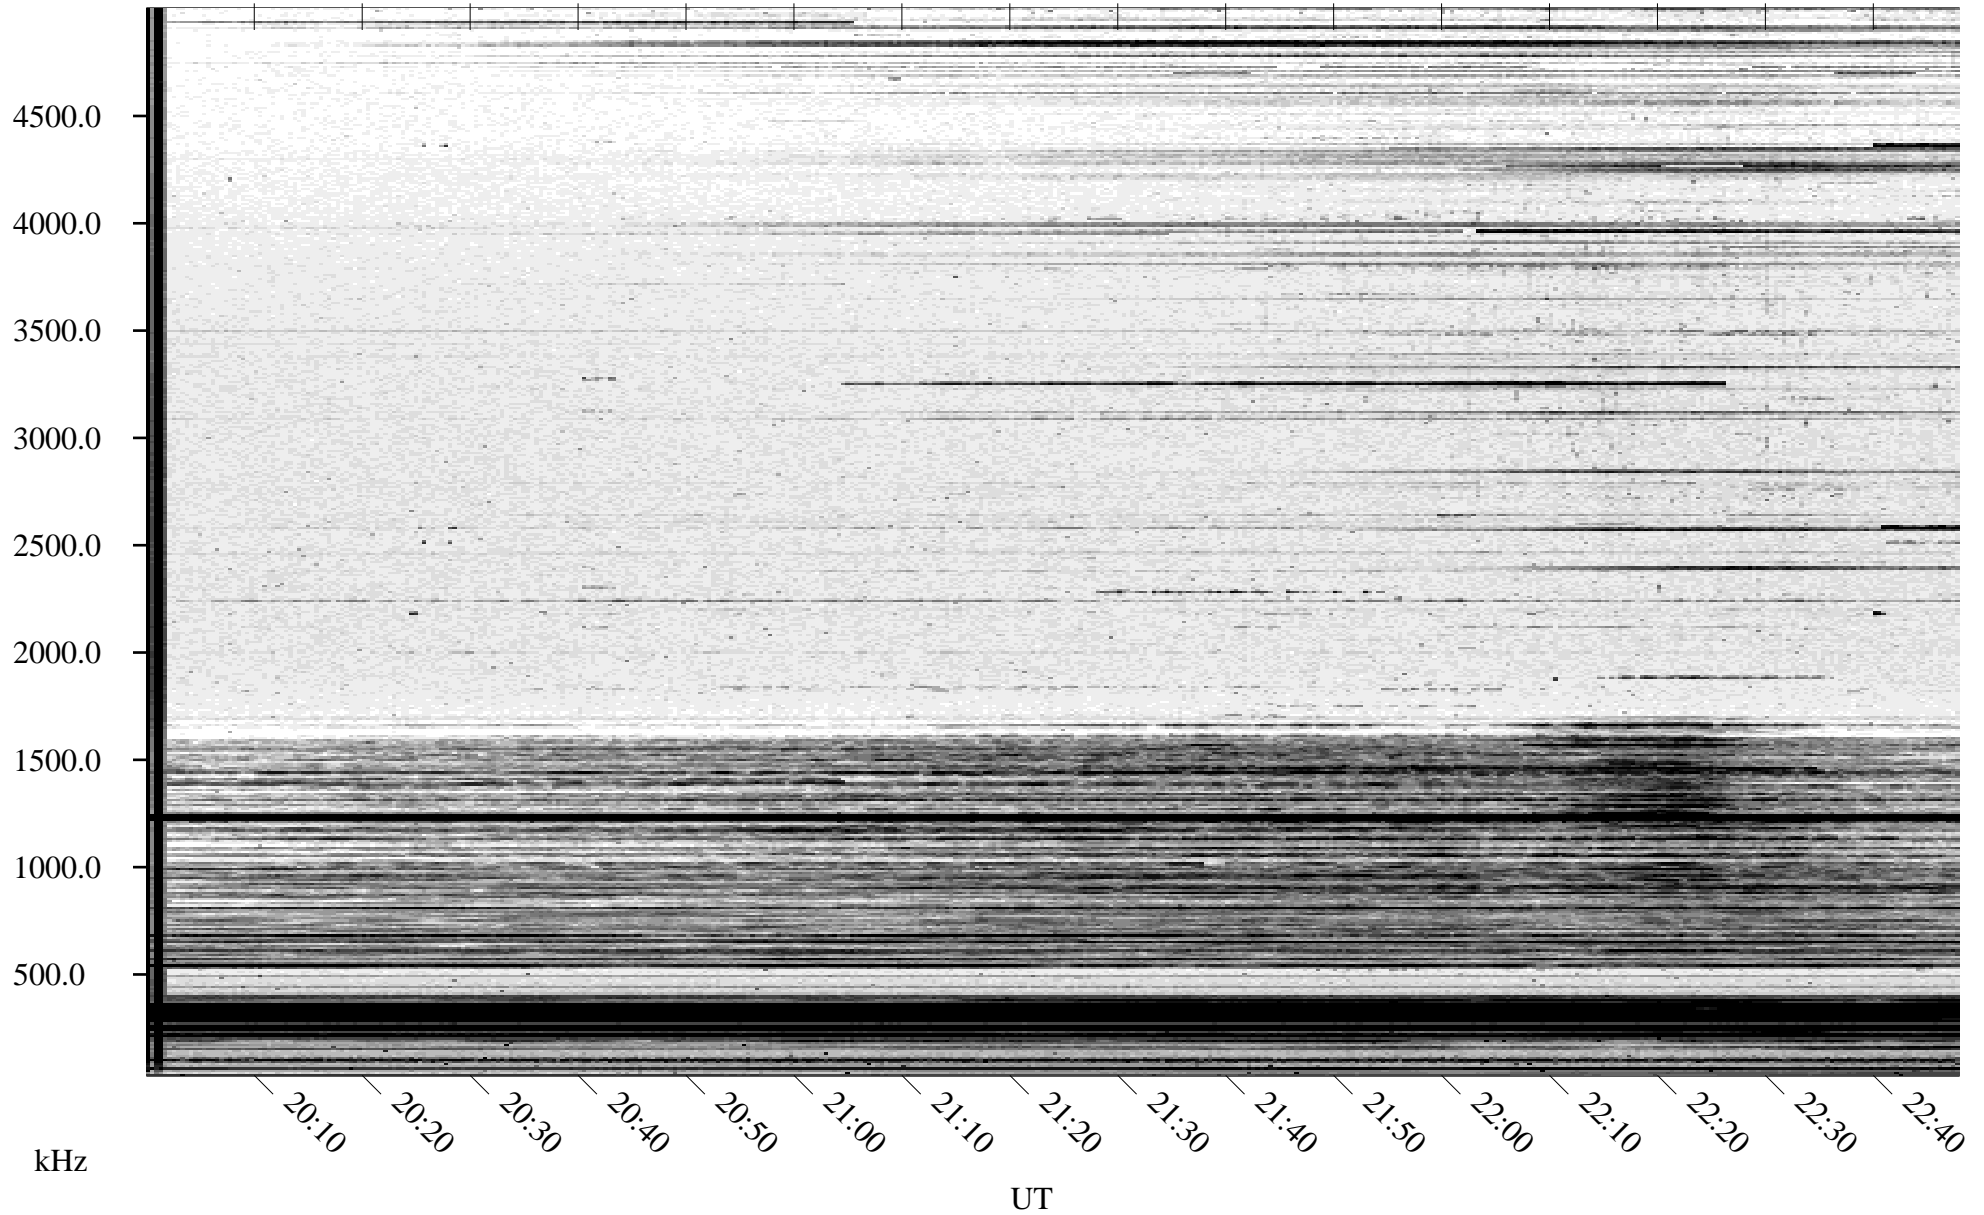

10/25/2004 Churchill, Manitoba

Linear Scale Black = 161 White = 15

ch04299l.r00m max_12

Page 1

10/25/2004 Churchill, Manitoba

Linear Scale Black = 161 White = 15

ch04299l.r00m max_12

Page 2

10/26/2004 Churchill, Manitoba

Linear Scale Black = 161 White = 15

ch04299l.r00m max_12

Page 3

10/26/2004 Churchill, Manitoba

Linear Scale Black = 161 White = 15

ch04299l.r00m max_12

Page 4

10/26/2004 Churchill, Manitoba

Linear Scale Black = 161 White = 15

ch04299l.r00m max_12

Page 5

10/26/2004 Churchill, Manitoba

Linear Scale Black = 161 White = 15

ch04299l.r00m max_12

Page 6

10/26/2004 Churchill, Manitoba

Linear Scale Black = 161 White = 15

ch04299l.r00m max_12

Page 7

10/26/2004 Churchill, Manitoba

Linear Scale Black = 161 White = 15

ch04299l.r00m max_12