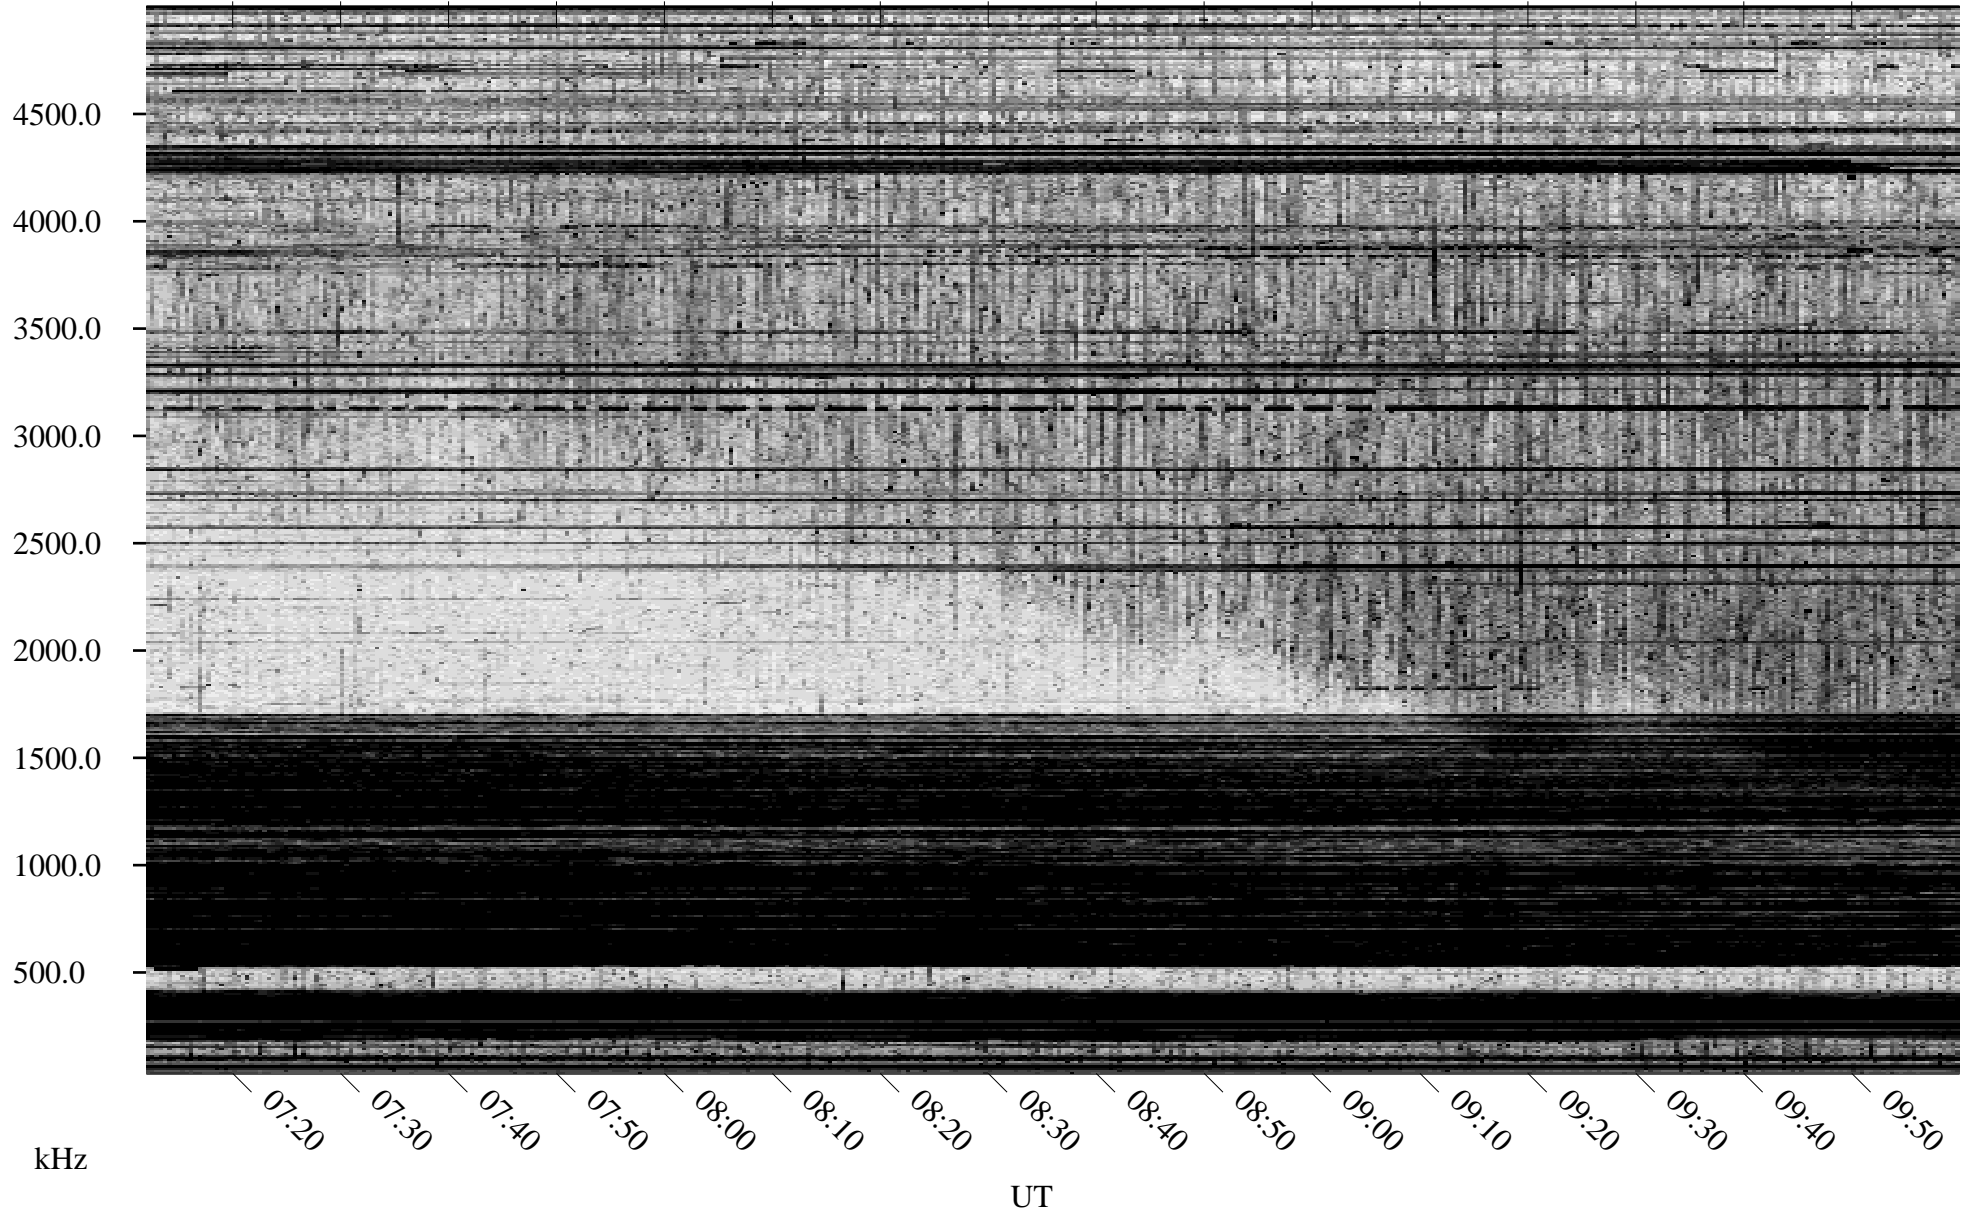

10/25/2004 Churchill, Manitoba

Linear Scale Black = 161 White = 15

ch04299l.r00m max_12

Page 1

10/25/2004 Churchill, Manitoba

Linear Scale Black = 161 White = 15

ch04299l.r00m max_12

Page 2

10/26/2004 Churchill, Manitoba

Linear Scale Black = 161 White = 15

ch04299l.r00m max_12

Page 3

10/26/2004 Churchill, Manitoba

Linear Scale Black = 161 White = 15

ch04299l.r00m max_12

Page 4

10/26/2004 Churchill, Manitoba

Linear Scale Black = 161 White = 15

ch04299l.r00m max_12

Page 5

10/26/2004 Churchill, Manitoba

Linear Scale Black = 161 White = 15

ch04299l.r00m max_12

Page 6

10/26/2004 Churchill, Manitoba

Linear Scale Black = 161 White = 15

ch04299l.r00m max_12

Page 7

10/26/2004 Churchill, Manitoba

Linear Scale Black = 161 White = 15

ch04299l.r00m max_12