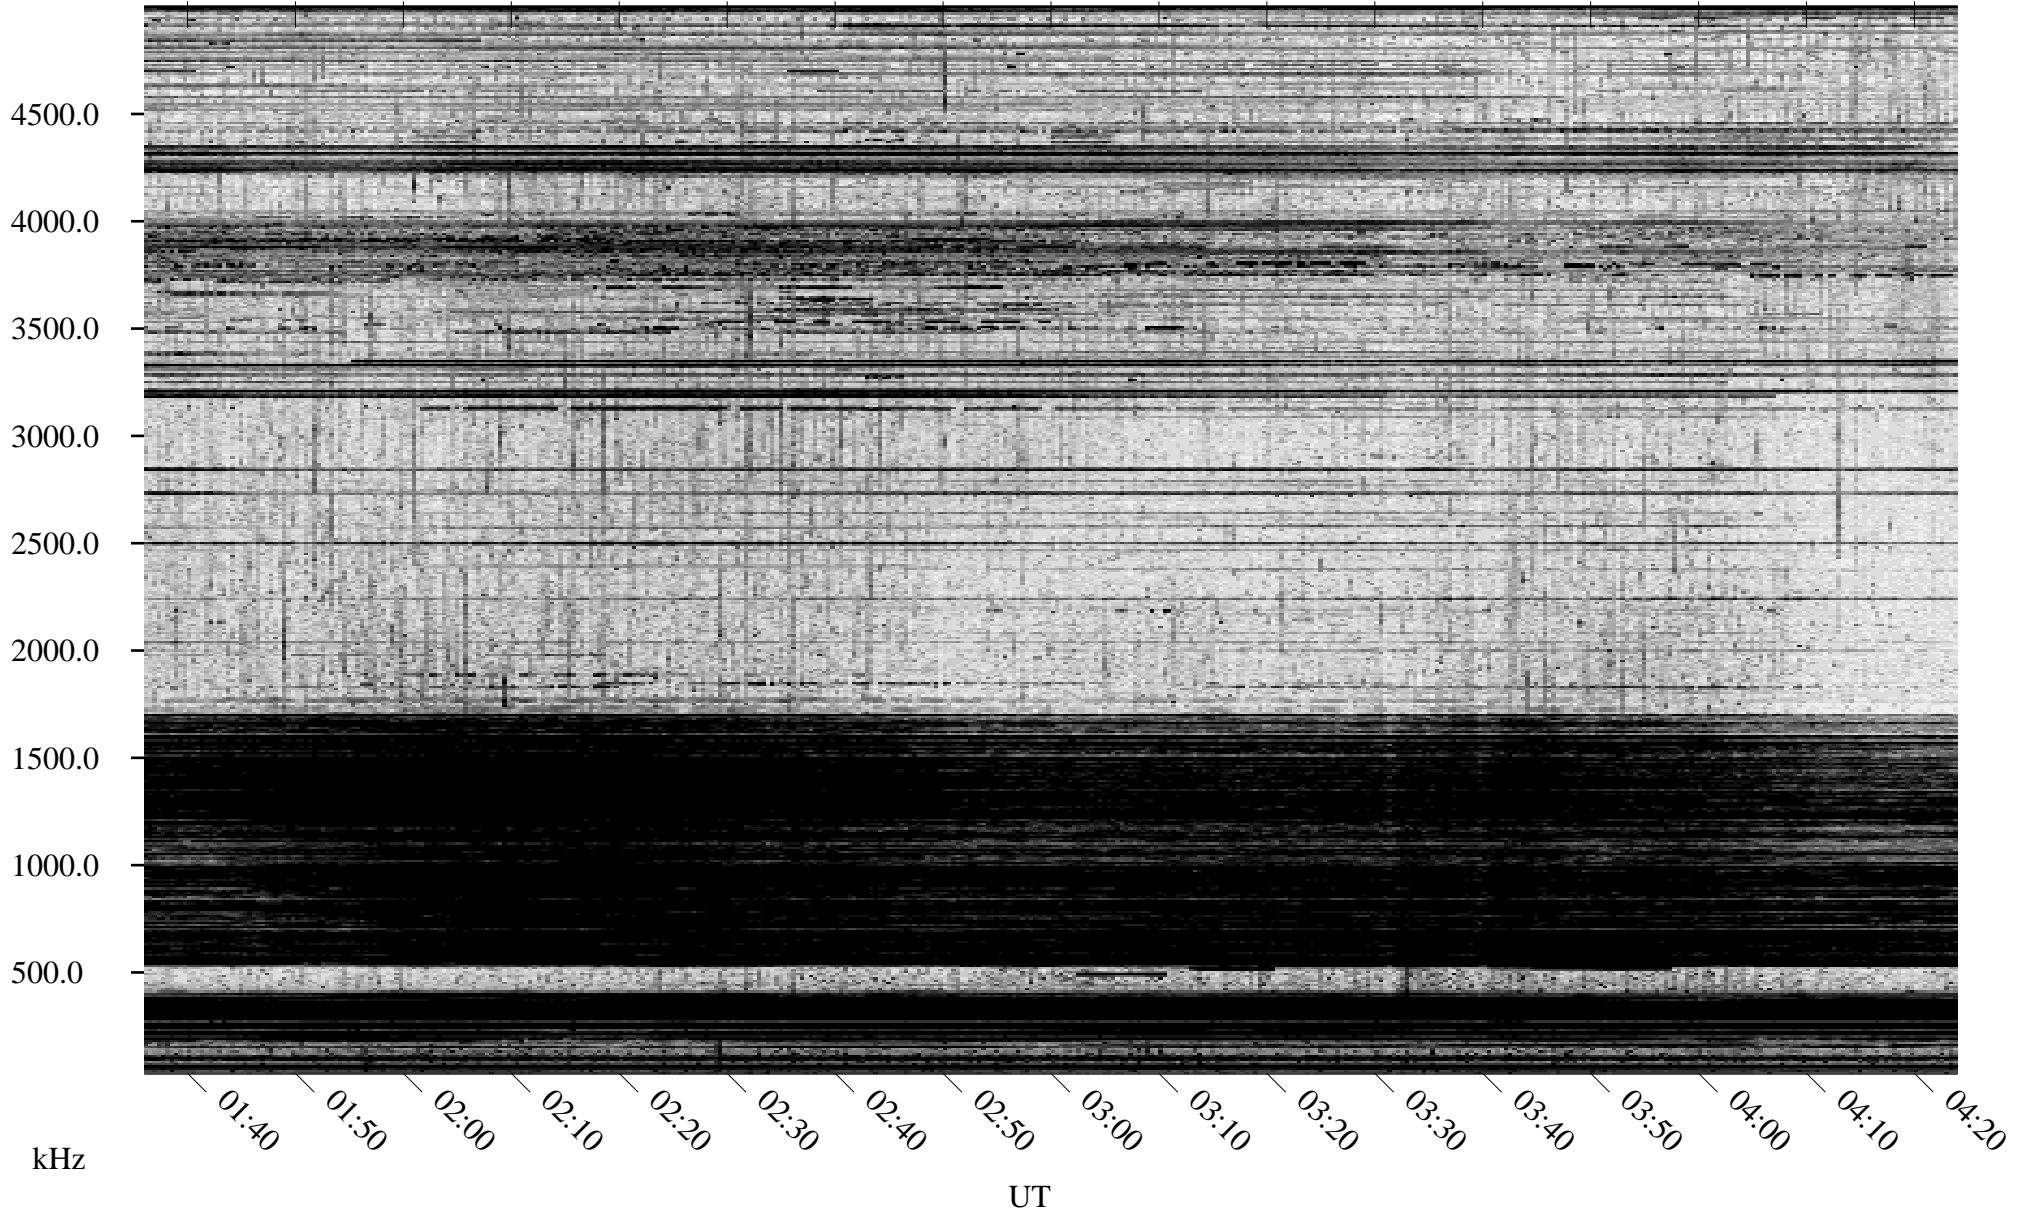

10/25/2004 Churchill, Manitoba

Linear Scale Black = 161 White = 15

ch04299l.r00m max_12

Page 1

10/25/2004 Churchill, Manitoba

Linear Scale Black = 161 White = 15

ch04299l.r00m max_12

Page 2

10/26/2004 Churchill, Manitoba

Linear Scale Black = 161 White = 15

ch04299l.r00m max_12

Page 3

10/26/2004 Churchill, Manitoba

Linear Scale Black = 161 White = 15

ch04299l.r00m max_12

Page 4

10/26/2004 Churchill, Manitoba

Linear Scale Black = 161 White = 15

ch04299l.r00m max_12

Page 5

10/26/2004 Churchill, Manitoba

Linear Scale Black = 161 White = 15

ch04299l.r00m max_12

Page 6

10/26/2004 Churchill, Manitoba

Linear Scale Black = 161 White = 15

ch04299l.r00m max_12

Page 7

10/26/2004 Churchill, Manitoba

Linear Scale Black = 161 White = 15

ch04299l.r00m max_12