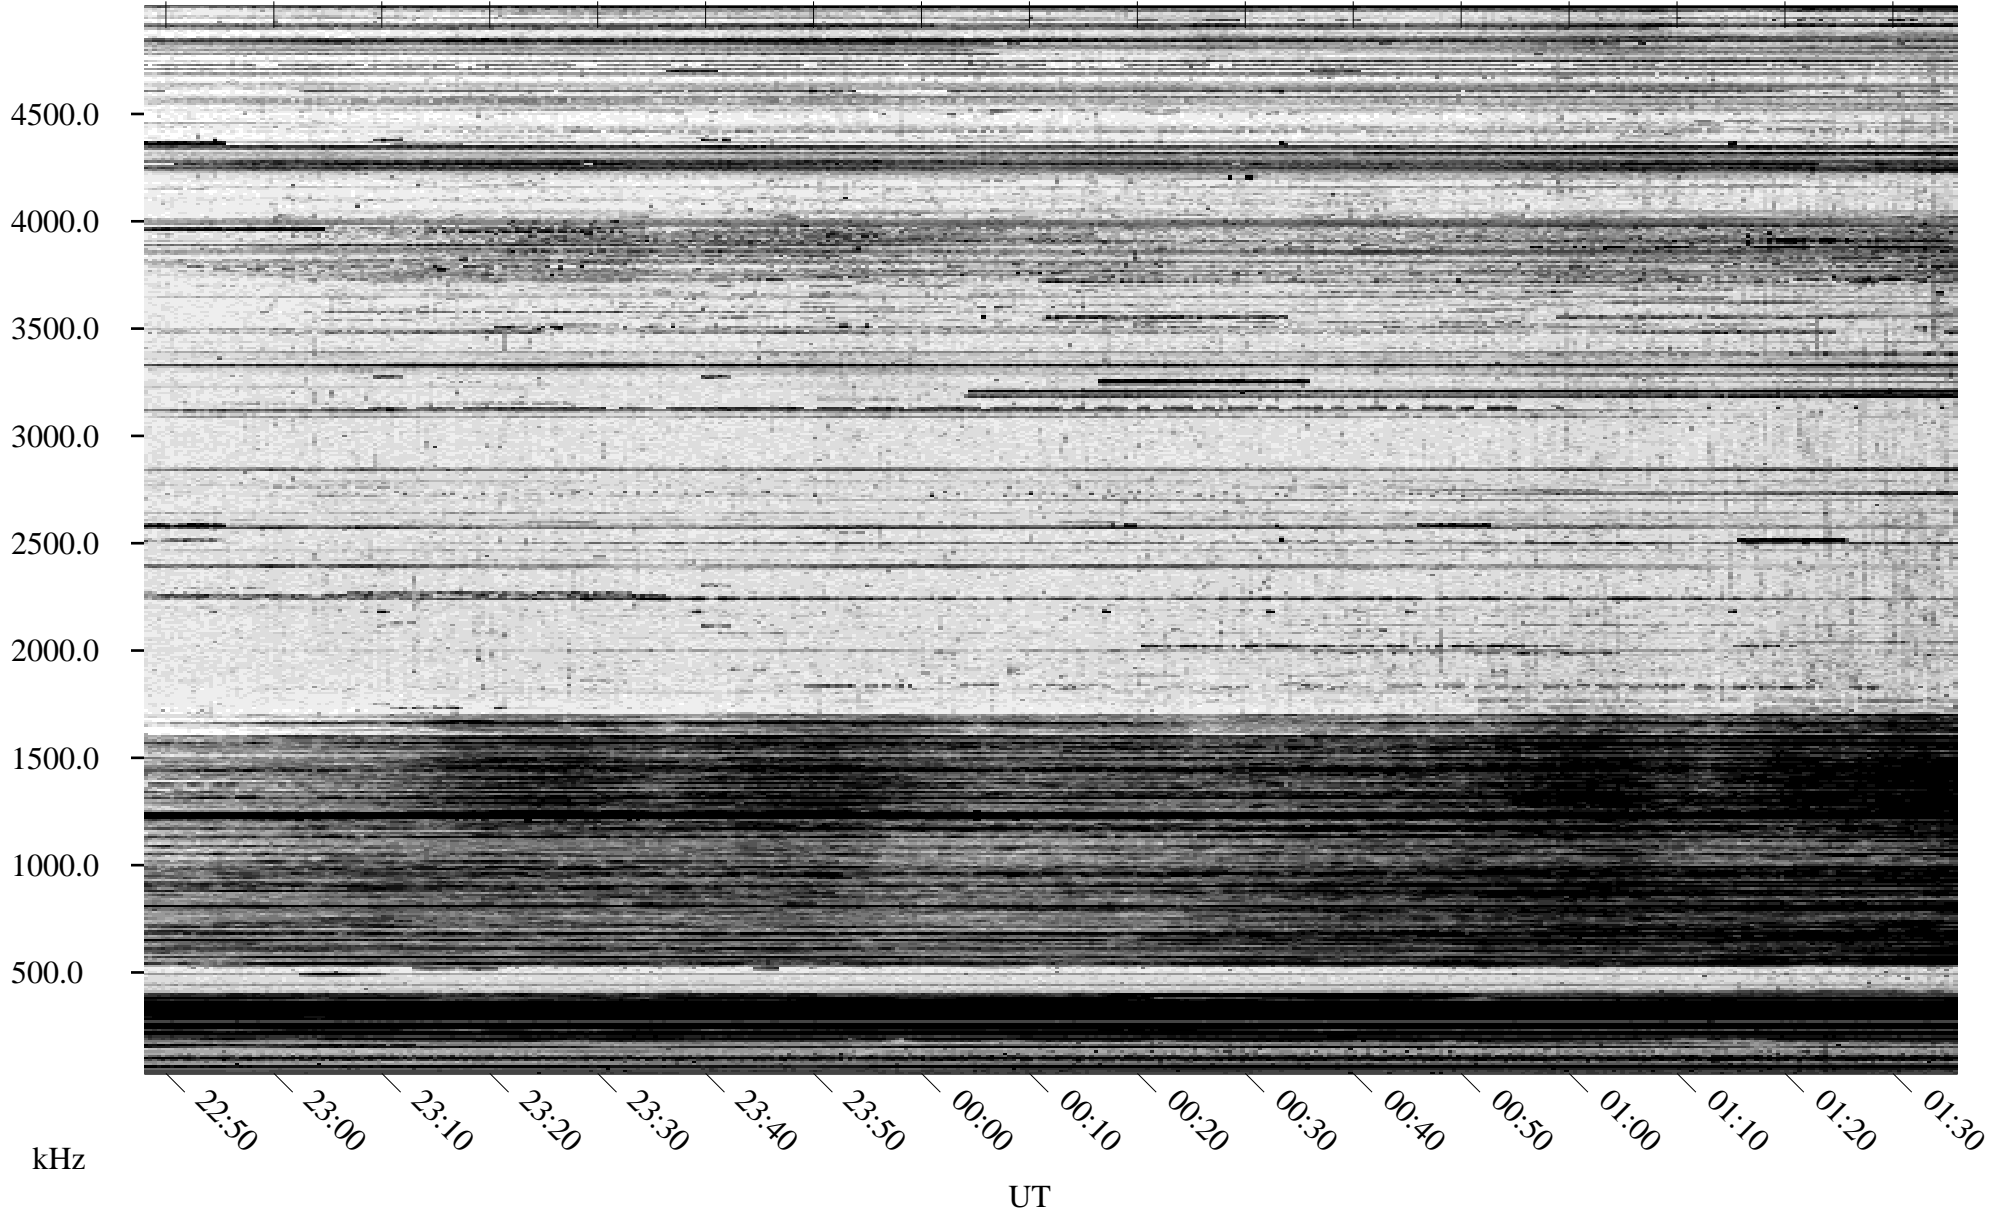

10/25/2004 Churchill, Manitoba

Linear Scale Black = 161 White = 15

ch04299l.r00m max_12

Page 1

10/25/2004 Churchill, Manitoba

Linear Scale Black = 161 White = 15

ch04299l.r00m max_12

Page 2

10/26/2004 Churchill, Manitoba

Linear Scale Black = 161 White = 15

ch04299l.r00m max_12

Page 3

10/26/2004 Churchill, Manitoba

Linear Scale Black = 161 White = 15

ch04299l.r00m max_12

Page 4

10/26/2004 Churchill, Manitoba

Linear Scale Black = 161 White = 15

ch04299l.r00m max_12

Page 5

10/26/2004 Churchill, Manitoba

Linear Scale Black = 161 White = 15

ch04299l.r00m max_12

Page 6

10/26/2004 Churchill, Manitoba

Linear Scale Black = 161 White = 15

ch04299l.r00m max_12

Page 7

10/26/2004 Churchill, Manitoba

Linear Scale Black = 161 White = 15

ch04299l.r00m max_12