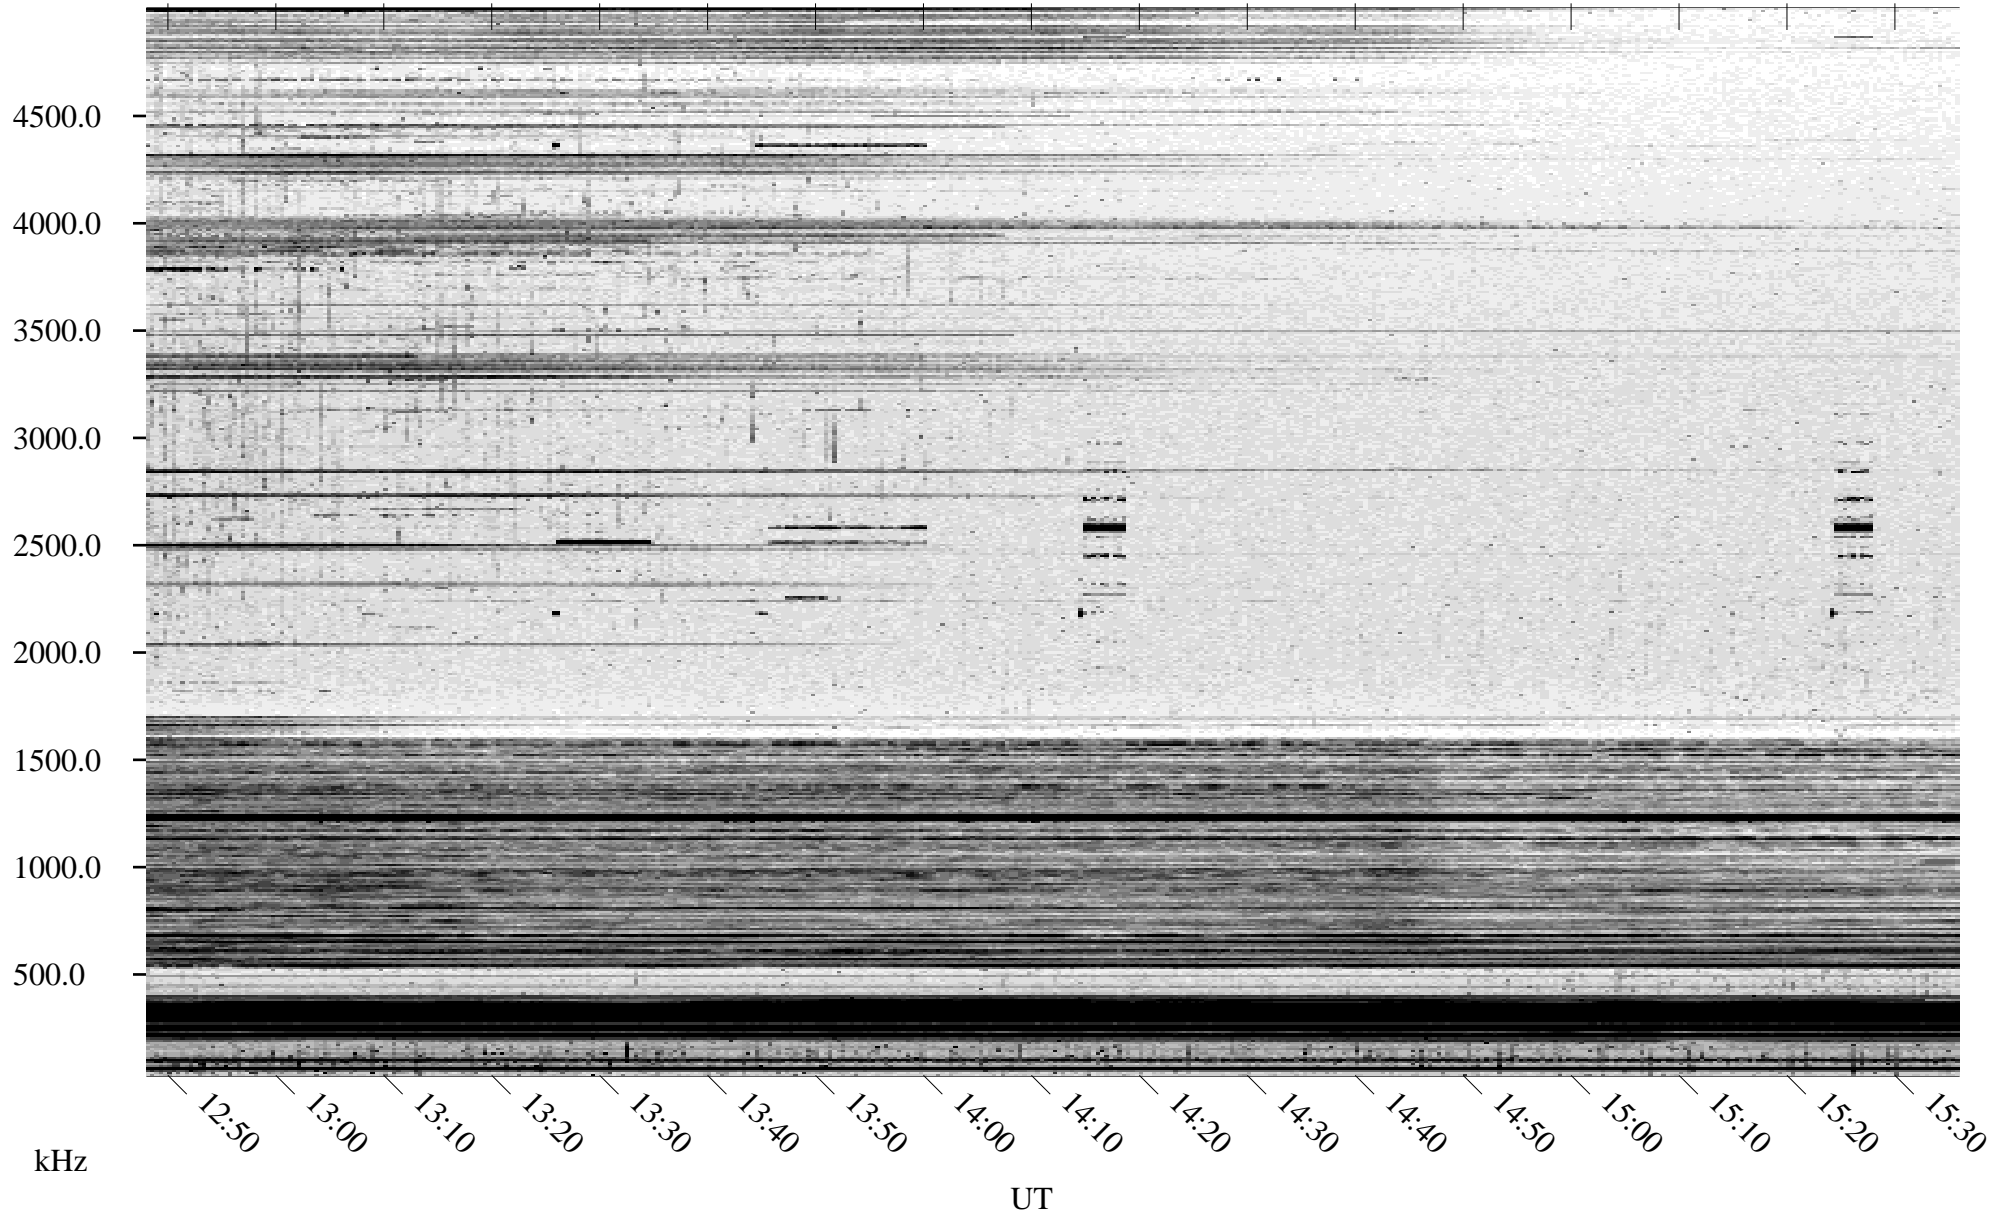

10/25/2004 Churchill, Manitoba

Linear Scale Black = 161 White = 15

ch04299l.r00m max_12

Page 1

10/25/2004 Churchill, Manitoba

Linear Scale Black = 161 White = 15

ch04299l.r00m max_12

Page 2

10/26/2004 Churchill, Manitoba

Linear Scale Black = 161 White = 15

ch04299l.r00m max_12

Page 3

10/26/2004 Churchill, Manitoba

Linear Scale Black = 161 White = 15

ch04299l.r00m max_12

Page 4

10/26/2004 Churchill, Manitoba

Linear Scale Black = 161 White = 15

ch04299l.r00m max_12

Page 5

10/26/2004 Churchill, Manitoba

Linear Scale Black = 161 White = 15

ch04299l.r00m max_12

Page 6

10/26/2004 Churchill, Manitoba

Linear Scale Black = 161 White = 15

ch04299l.r00m max_12

Page 7

10/26/2004 Churchill, Manitoba

Linear Scale Black = 161 White = 15

ch04299l.r00m max_12