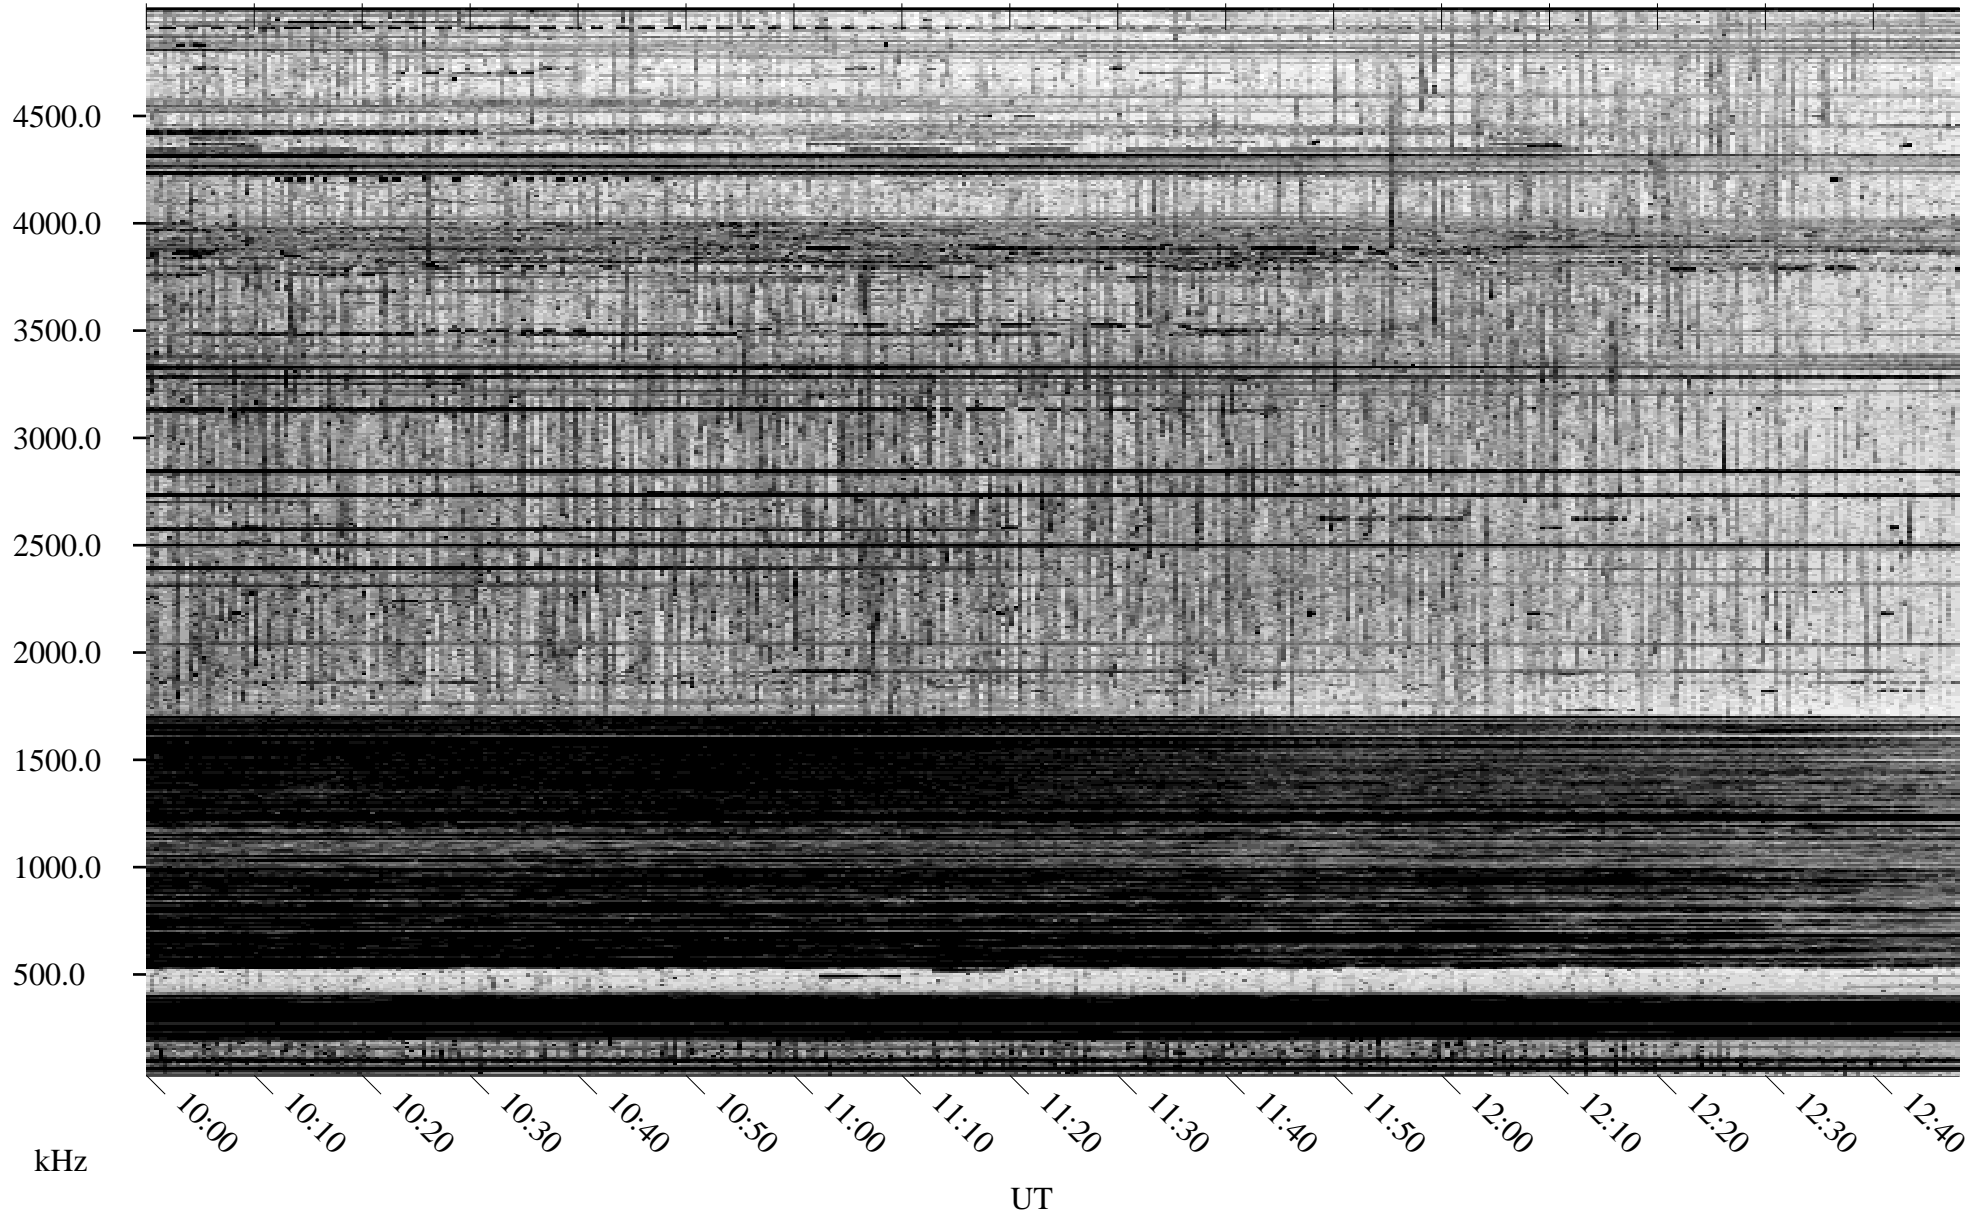

10/25/2004 Churchill, Manitoba

Linear Scale Black = 161 White = 15

ch04299l.r00m max_12

Page 1

10/25/2004 Churchill, Manitoba

Linear Scale Black = 161 White = 15

ch04299l.r00m max_12

Page 2

10/26/2004 Churchill, Manitoba

Linear Scale Black = 161 White = 15

ch04299l.r00m max_12

Page 3

10/26/2004 Churchill, Manitoba

Linear Scale Black = 161 White = 15

ch04299l.r00m max_12

Page 4

10/26/2004 Churchill, Manitoba

Linear Scale Black = 161 White = 15

ch04299l.r00m max_12

Page 5

10/26/2004 Churchill, Manitoba

Linear Scale Black = 161 White = 15

ch04299l.r00m max_12

Page 6

10/26/2004 Churchill, Manitoba

Linear Scale Black = 161 White = 15

ch04299l.r00m max_12

Page 7

10/26/2004 Churchill, Manitoba

Linear Scale Black = 161 White = 15

ch04299l.r00m max_12