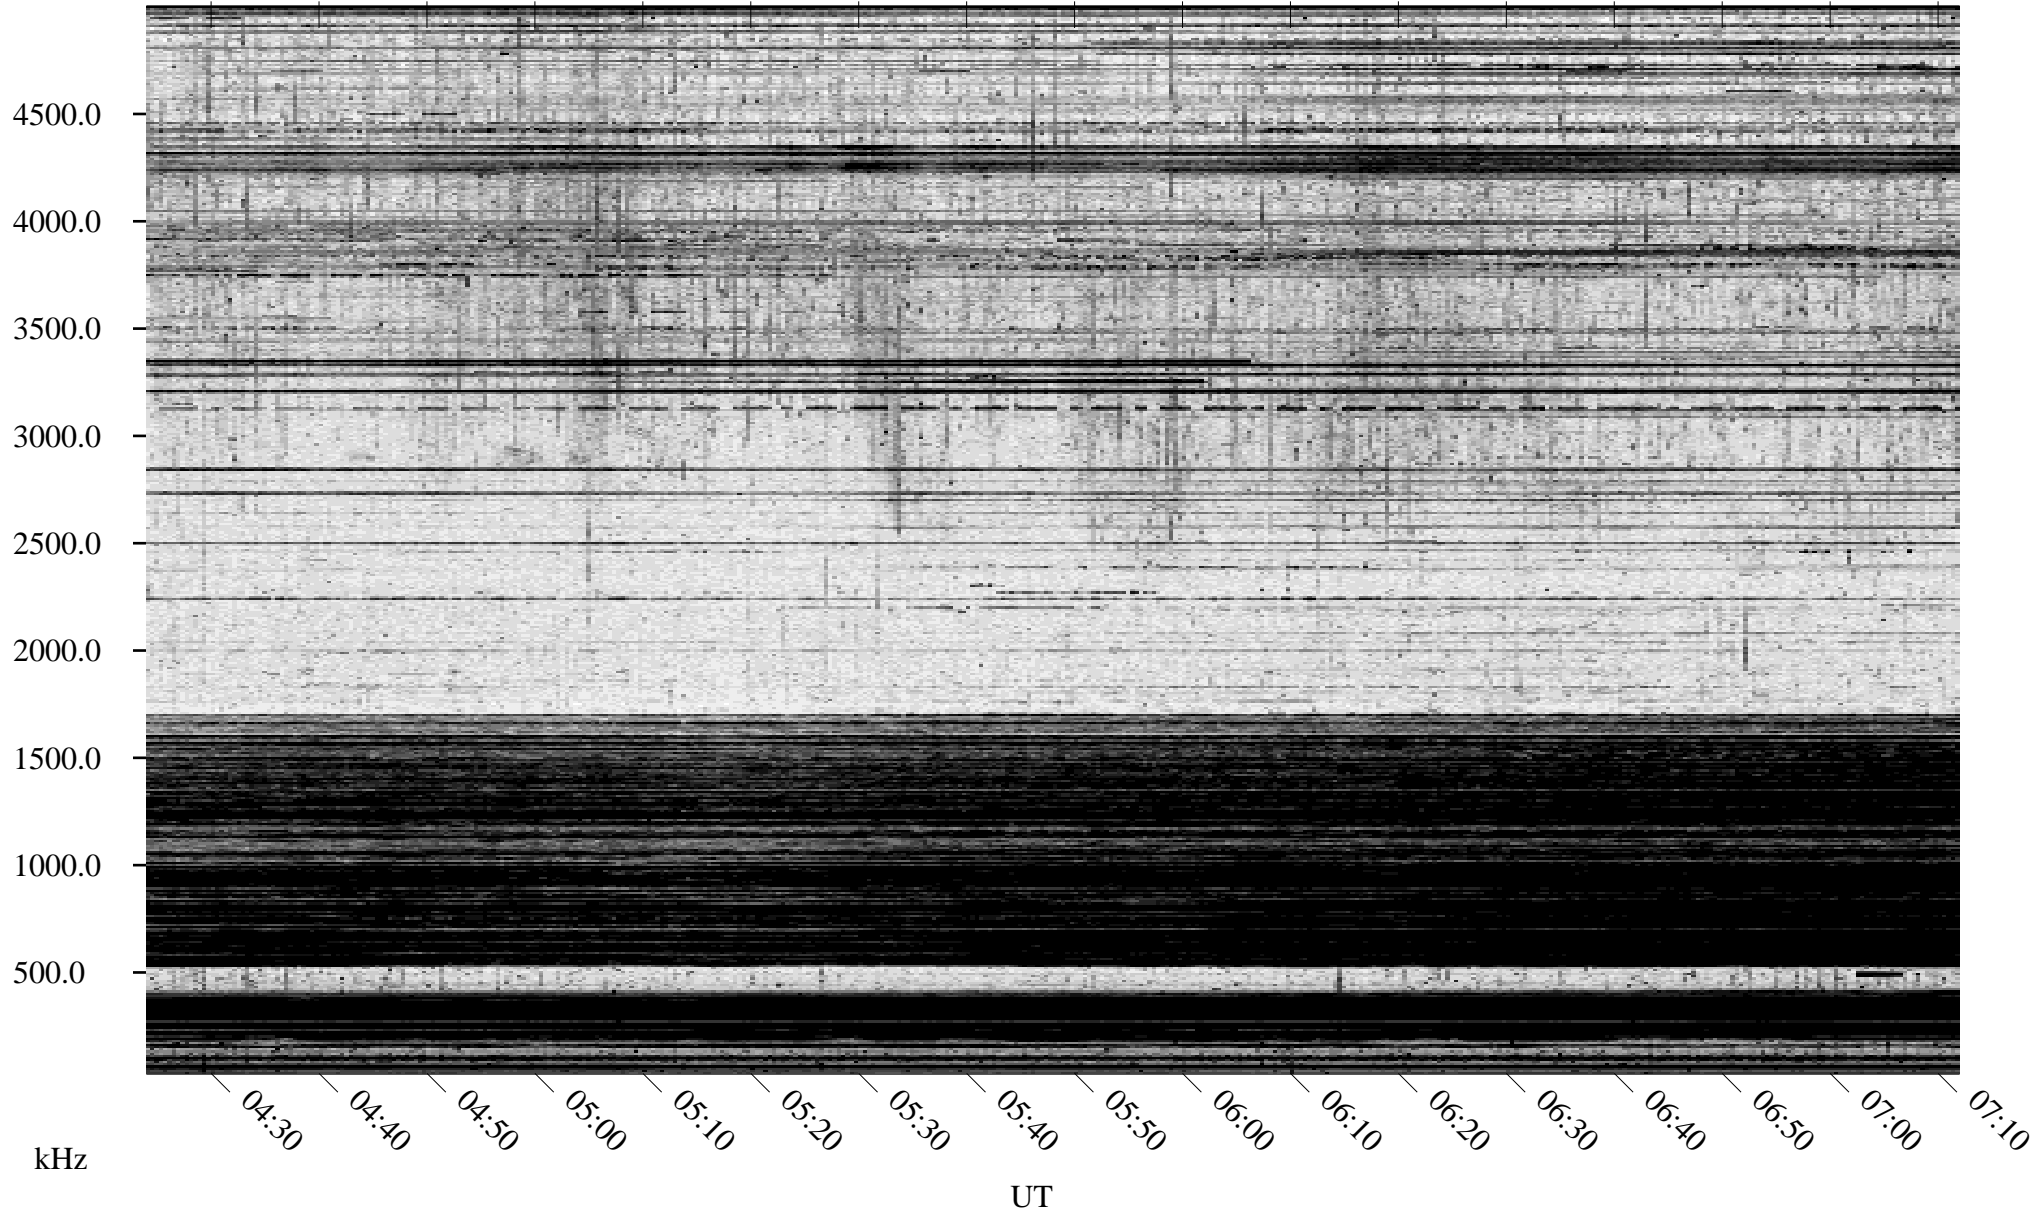

10/25/2004 Churchill, Manitoba

Linear Scale Black = 161 White = 15

ch04299l.r00m max_12

Page 1

10/25/2004 Churchill, Manitoba

Linear Scale Black = 161 White = 15

ch04299l.r00m max_12

Page 2

10/26/2004 Churchill, Manitoba

Linear Scale Black = 161 White = 15

ch04299l.r00m max_12

Page 3

10/26/2004 Churchill, Manitoba

Linear Scale Black = 161 White = 15

ch04299l.r00m max_12

Page 4

10/26/2004 Churchill, Manitoba

Linear Scale Black = 161 White = 15

ch04299l.r00m max_12

Page 5

10/26/2004 Churchill, Manitoba

Linear Scale Black = 161 White = 15

ch04299l.r00m max_12

Page 6

10/26/2004 Churchill, Manitoba

Linear Scale Black = 161 White = 15

ch04299l.r00m max_12

Page 7

10/26/2004 Churchill, Manitoba

Linear Scale Black = 161 White = 15

ch04299l.r00m max_12