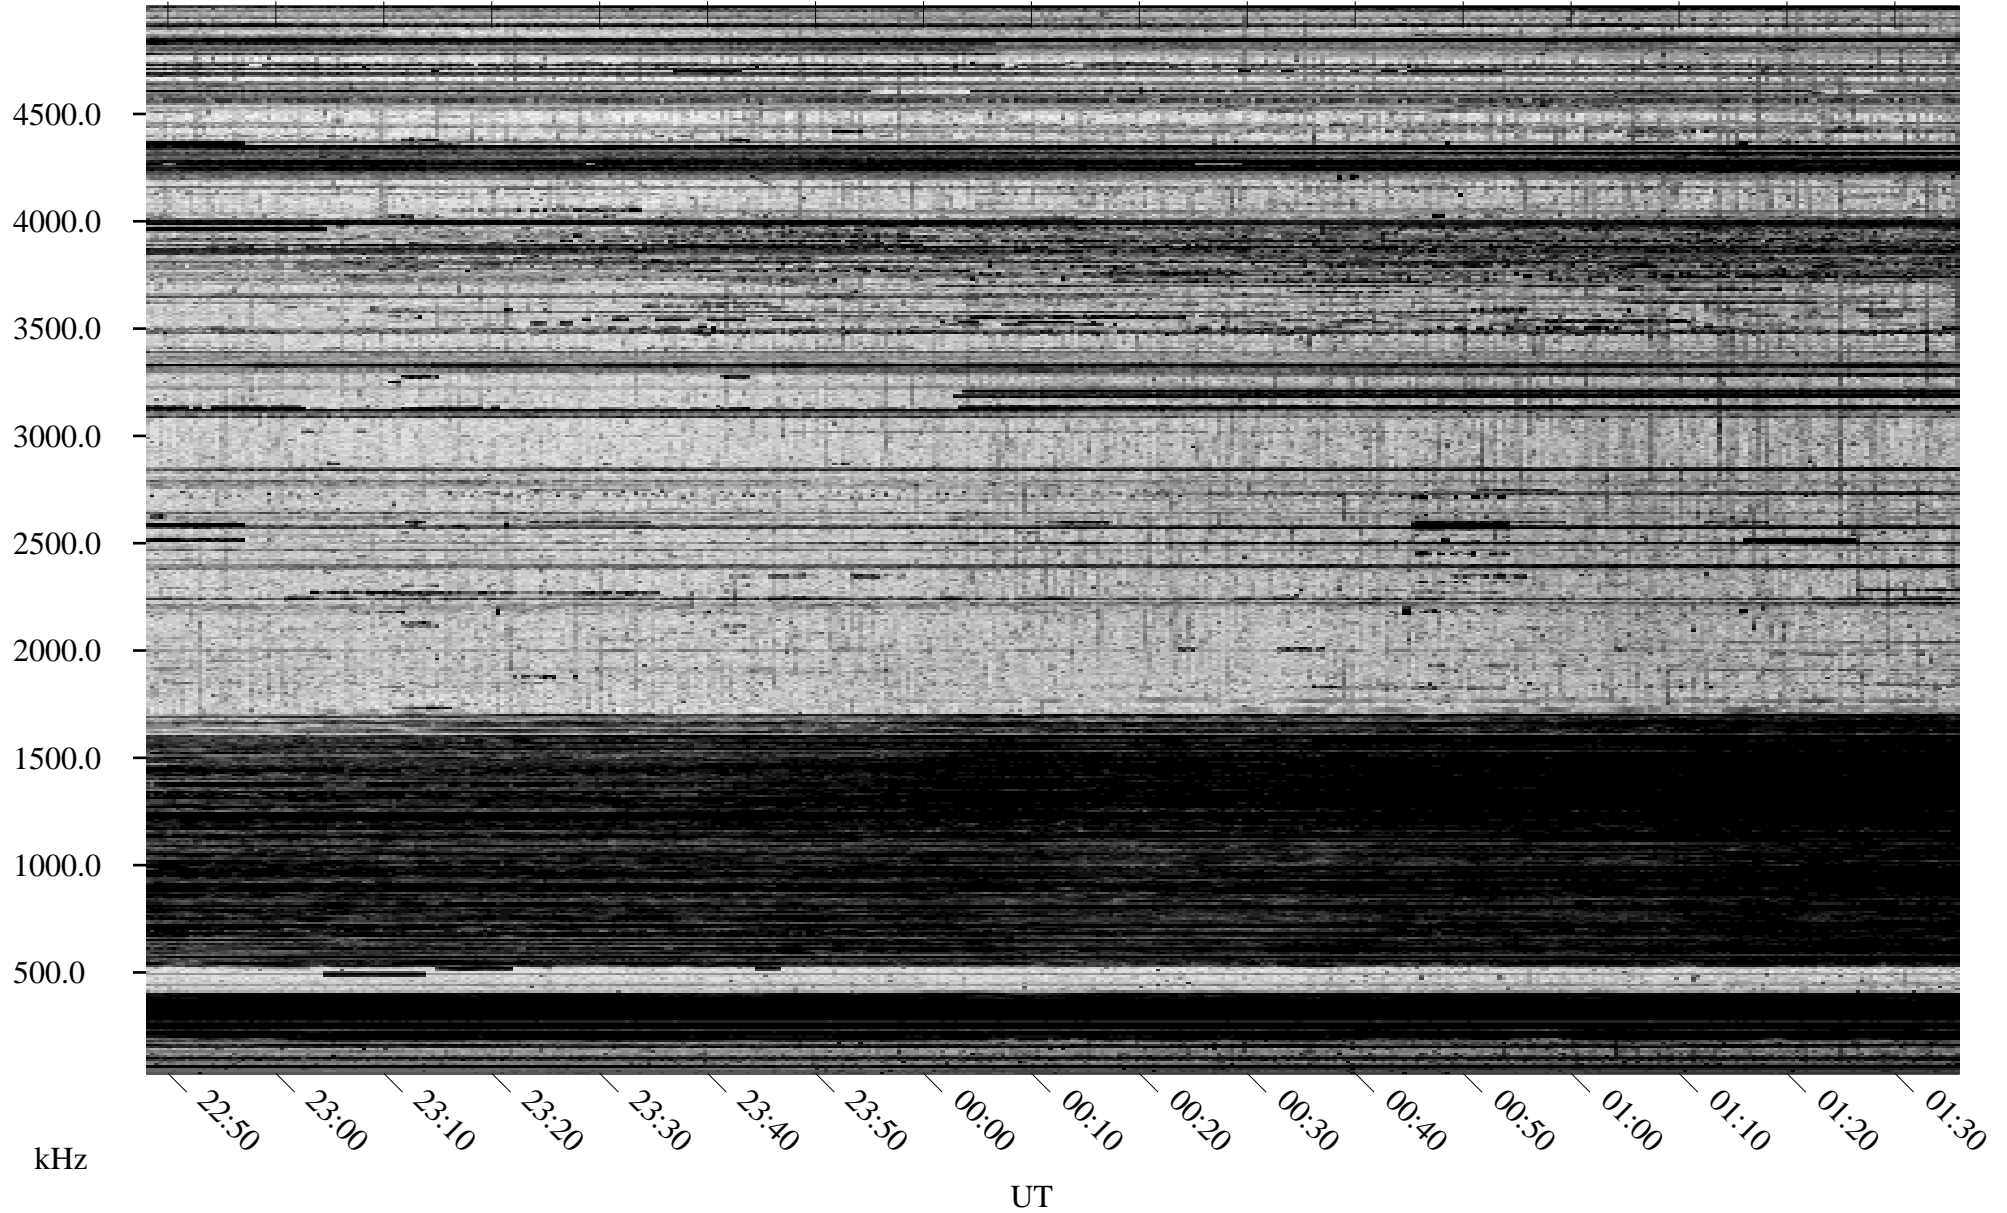

10/26/2004 Churchill, Manitoba

Linear Scale Black = 161 White = 15

ch04300l.r00m max_12

Page 1

10/26/2004 Churchill, Manitoba

Linear Scale Black = 161 White = 15

ch04300l.r00m max_12

Page 2

10/27/2004 Churchill, Manitoba

Linear Scale Black = 161 White = 15

ch04300l.r00m max_12

Page 3

10/27/2004 Churchill, Manitoba

Linear Scale Black = 161 White = 15

ch04300l.r00m max_12

Page 4

10/27/2004 Churchill, Manitoba

Linear Scale Black = 161 White = 15

ch04300l.r00m max_12

Page 5

10/27/2004 Churchill, Manitoba

Linear Scale Black = 161 White = 15

ch04300l.r00m max_12

Page 6

10/27/2004 Churchill, Manitoba

Linear Scale Black = 161 White = 15

ch04300l.r00m max_12

Page 7

10/27/2004 Churchill, Manitoba

Linear Scale Black = 161 White = 15

ch04300l.r00m max_12