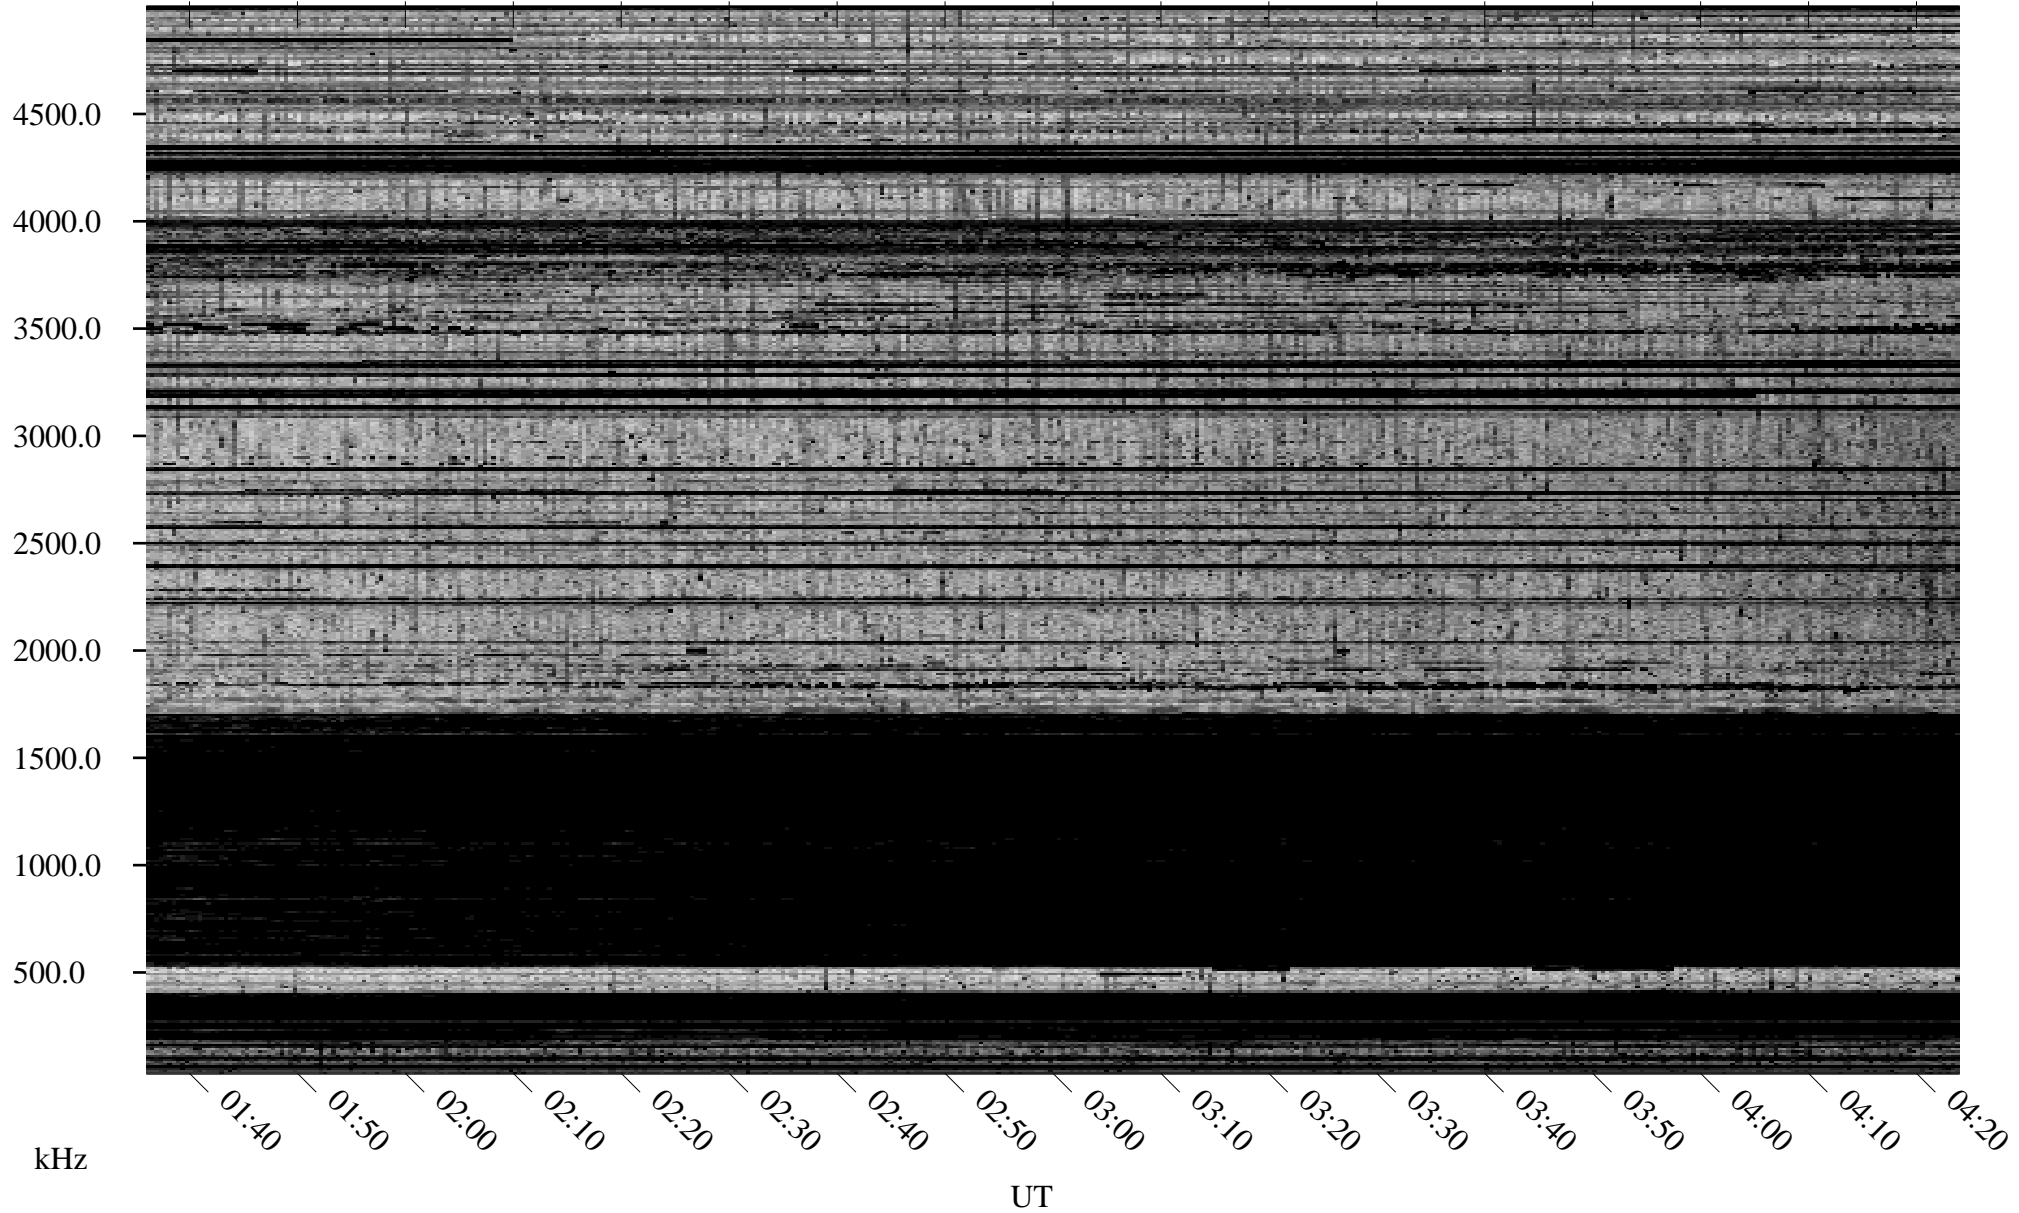

10/26/2004 Churchill, Manitoba

Linear Scale Black = 161 White = 15

ch04300l.r00m max_12

Page 1

10/26/2004 Churchill, Manitoba

Linear Scale Black = 161 White = 15

ch04300l.r00m max_12

Page 2

10/27/2004 Churchill, Manitoba

Linear Scale Black = 161 White = 15

ch04300l.r00m max_12

Page 3

10/27/2004 Churchill, Manitoba

Linear Scale Black = 161 White = 15

ch04300l.r00m max_12

Page 4

10/27/2004 Churchill, Manitoba

Linear Scale Black = 161 White = 15

ch04300l.r00m max_12

Page 5

10/27/2004 Churchill, Manitoba

Linear Scale Black = 161 White = 15

ch04300l.r00m max_12

Page 6

10/27/2004 Churchill, Manitoba

Linear Scale Black = 161 White = 15

ch04300l.r00m max_12

Page 7

10/27/2004 Churchill, Manitoba

Linear Scale Black = 161 White = 15

ch04300l.r00m max_12