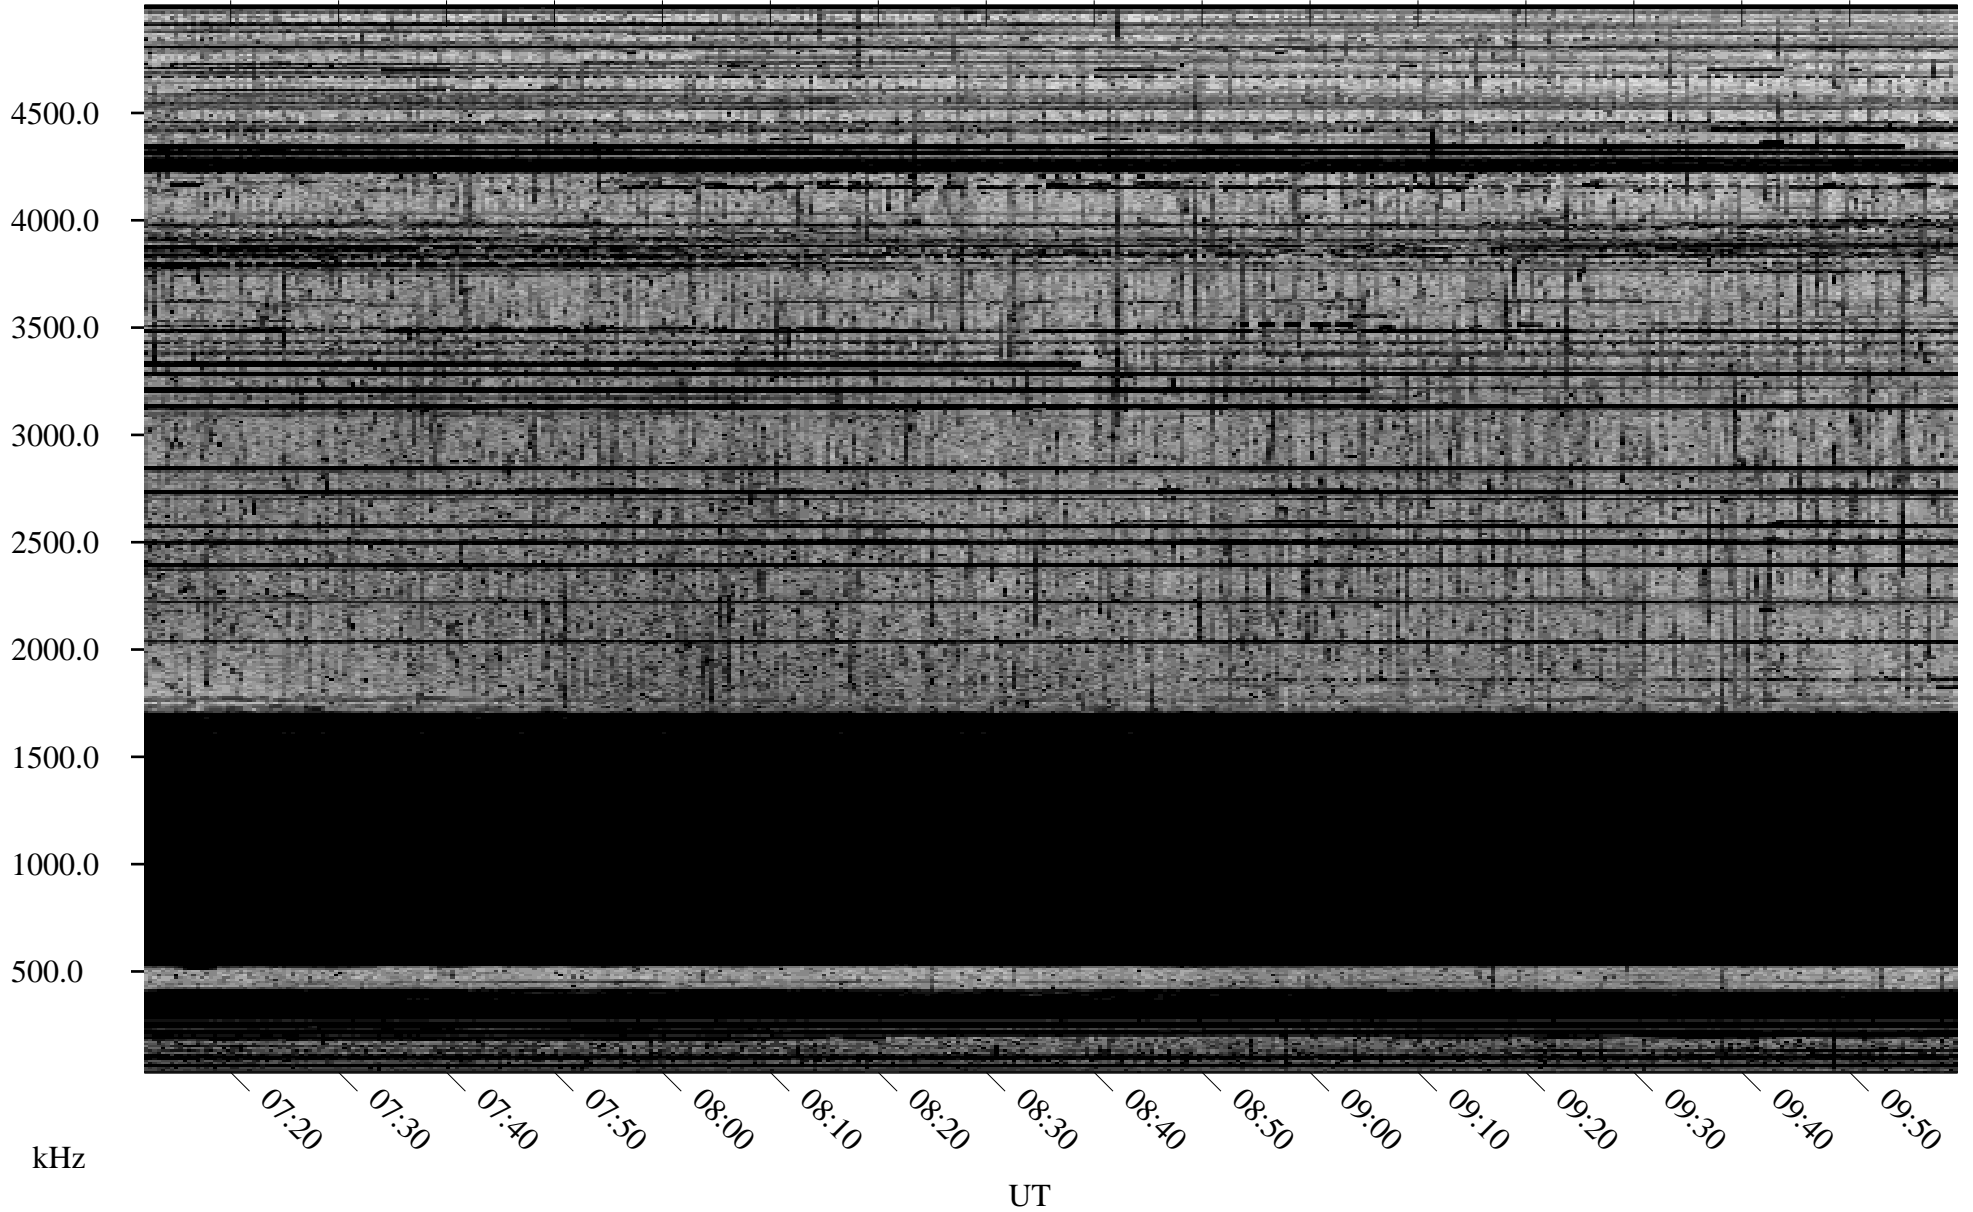

10/26/2004 Churchill, Manitoba

Linear Scale Black = 161 White = 15

ch04300l.r00m max_12

Page 1

10/26/2004 Churchill, Manitoba

Linear Scale Black = 161 White = 15

ch04300l.r00m max_12

Page 2

10/27/2004 Churchill, Manitoba

Linear Scale Black = 161 White = 15

ch04300l.r00m max_12

Page 3

10/27/2004 Churchill, Manitoba

Linear Scale Black = 161 White = 15

ch04300l.r00m max_12

Page 4

10/27/2004 Churchill, Manitoba

Linear Scale Black = 161 White = 15

ch04300l.r00m max_12

Page 5

10/27/2004 Churchill, Manitoba

Linear Scale Black = 161 White = 15

ch04300l.r00m max_12

Page 6

10/27/2004 Churchill, Manitoba

Linear Scale Black = 161 White = 15

ch04300l.r00m max_12

Page 7

10/27/2004 Churchill, Manitoba

Linear Scale Black = 161 White = 15

ch04300l.r00m max_12