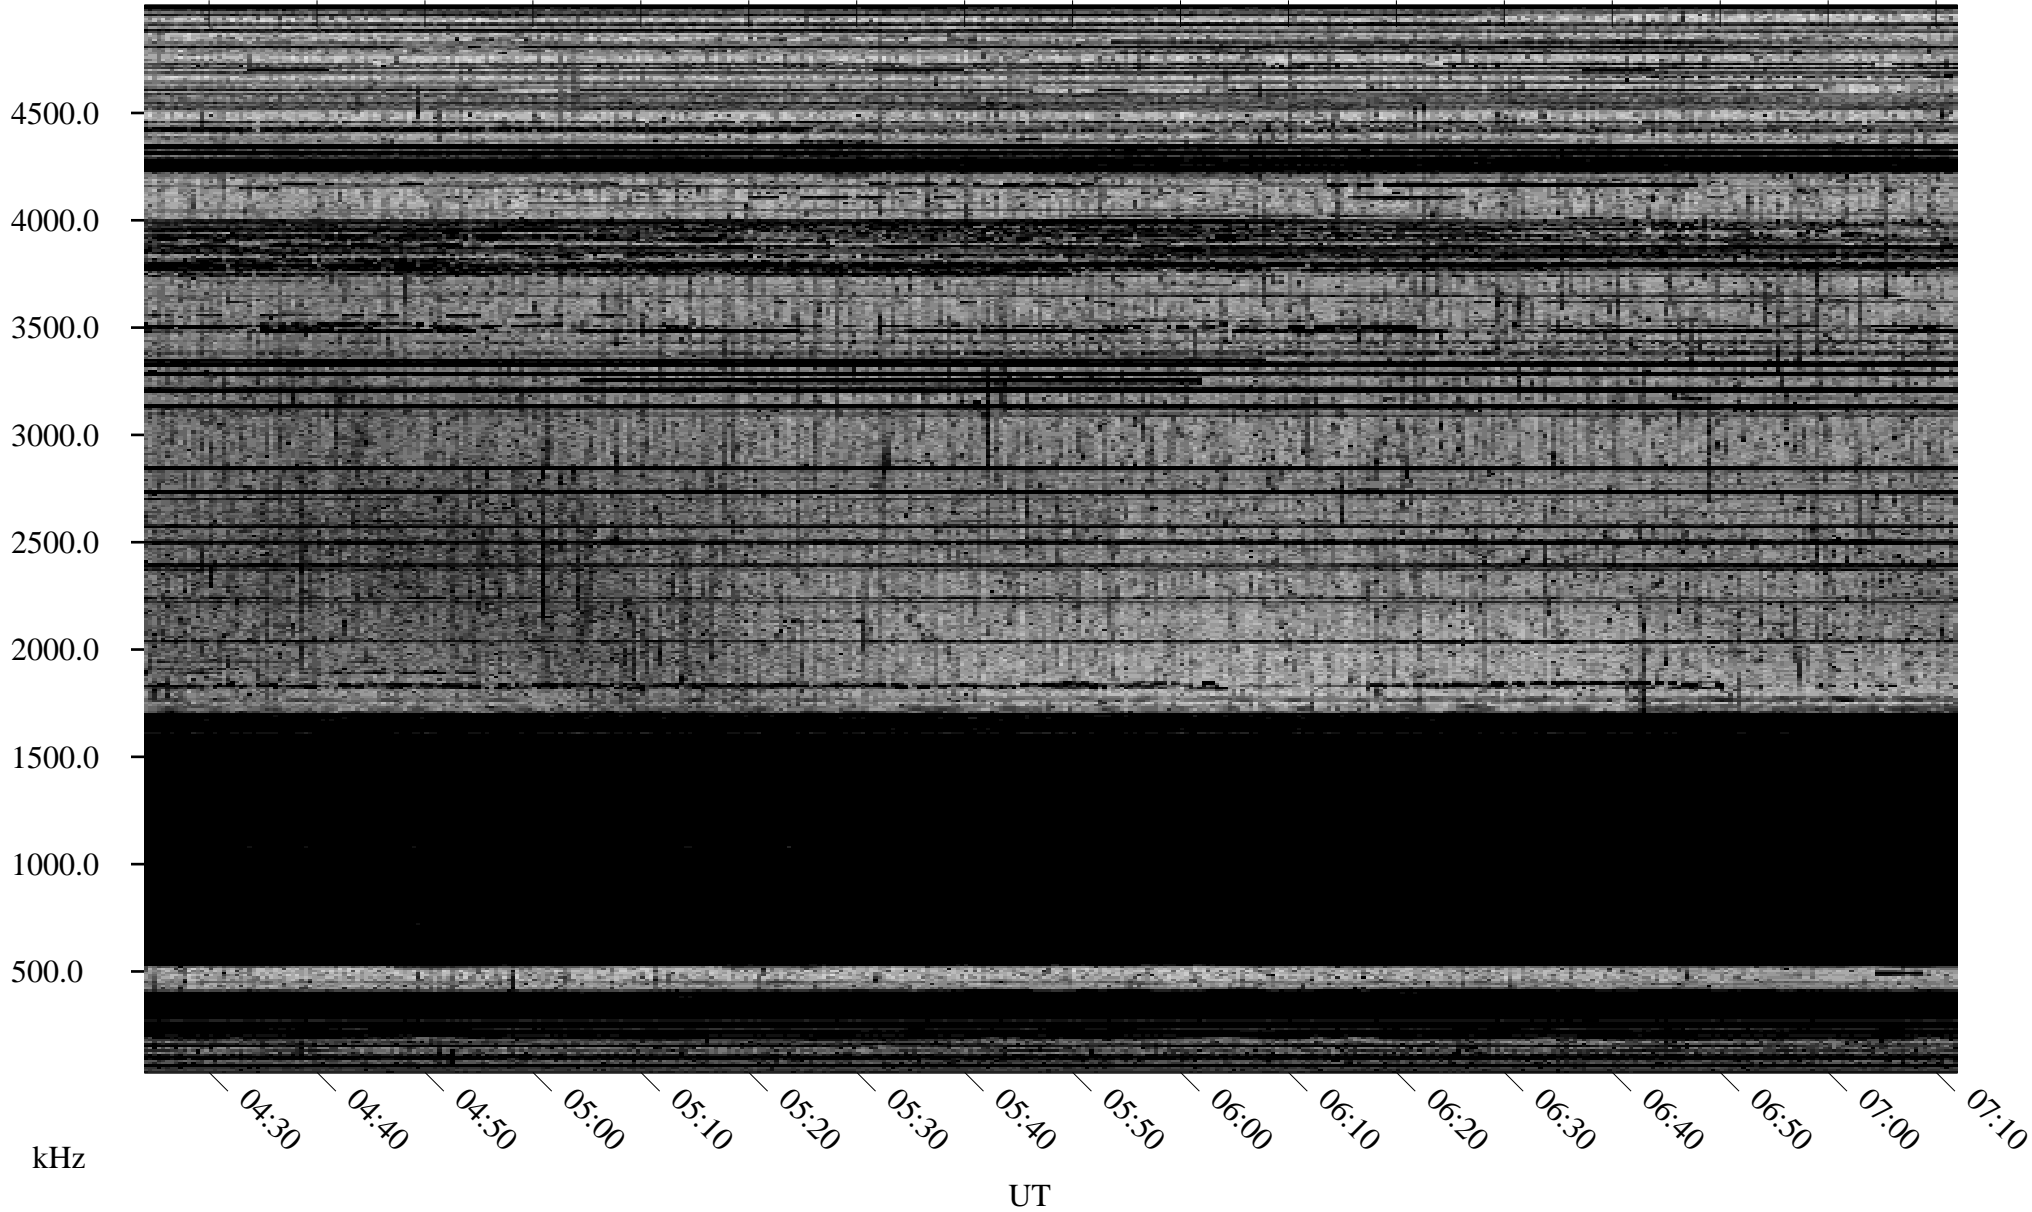

10/26/2004 Churchill, Manitoba

Linear Scale Black = 161 White = 15

ch04300l.r00m max_12

Page 1

10/26/2004 Churchill, Manitoba

Linear Scale Black = 161 White = 15

ch04300l.r00m max_12

Page 2

10/27/2004 Churchill, Manitoba

Linear Scale Black = 161 White = 15

ch04300l.r00m max_12

Page 3

10/27/2004 Churchill, Manitoba

Linear Scale Black = 161 White = 15

ch04300l.r00m max_12

Page 4

10/27/2004 Churchill, Manitoba

Linear Scale Black = 161 White = 15

ch04300l.r00m max_12

Page 5

10/27/2004 Churchill, Manitoba

Linear Scale Black = 161 White = 15

ch04300l.r00m max_12

Page 6

10/27/2004 Churchill, Manitoba

Linear Scale Black = 161 White = 15

ch04300l.r00m max_12

Page 7

10/27/2004 Churchill, Manitoba

Linear Scale Black = 161 White = 15

ch04300l.r00m max_12