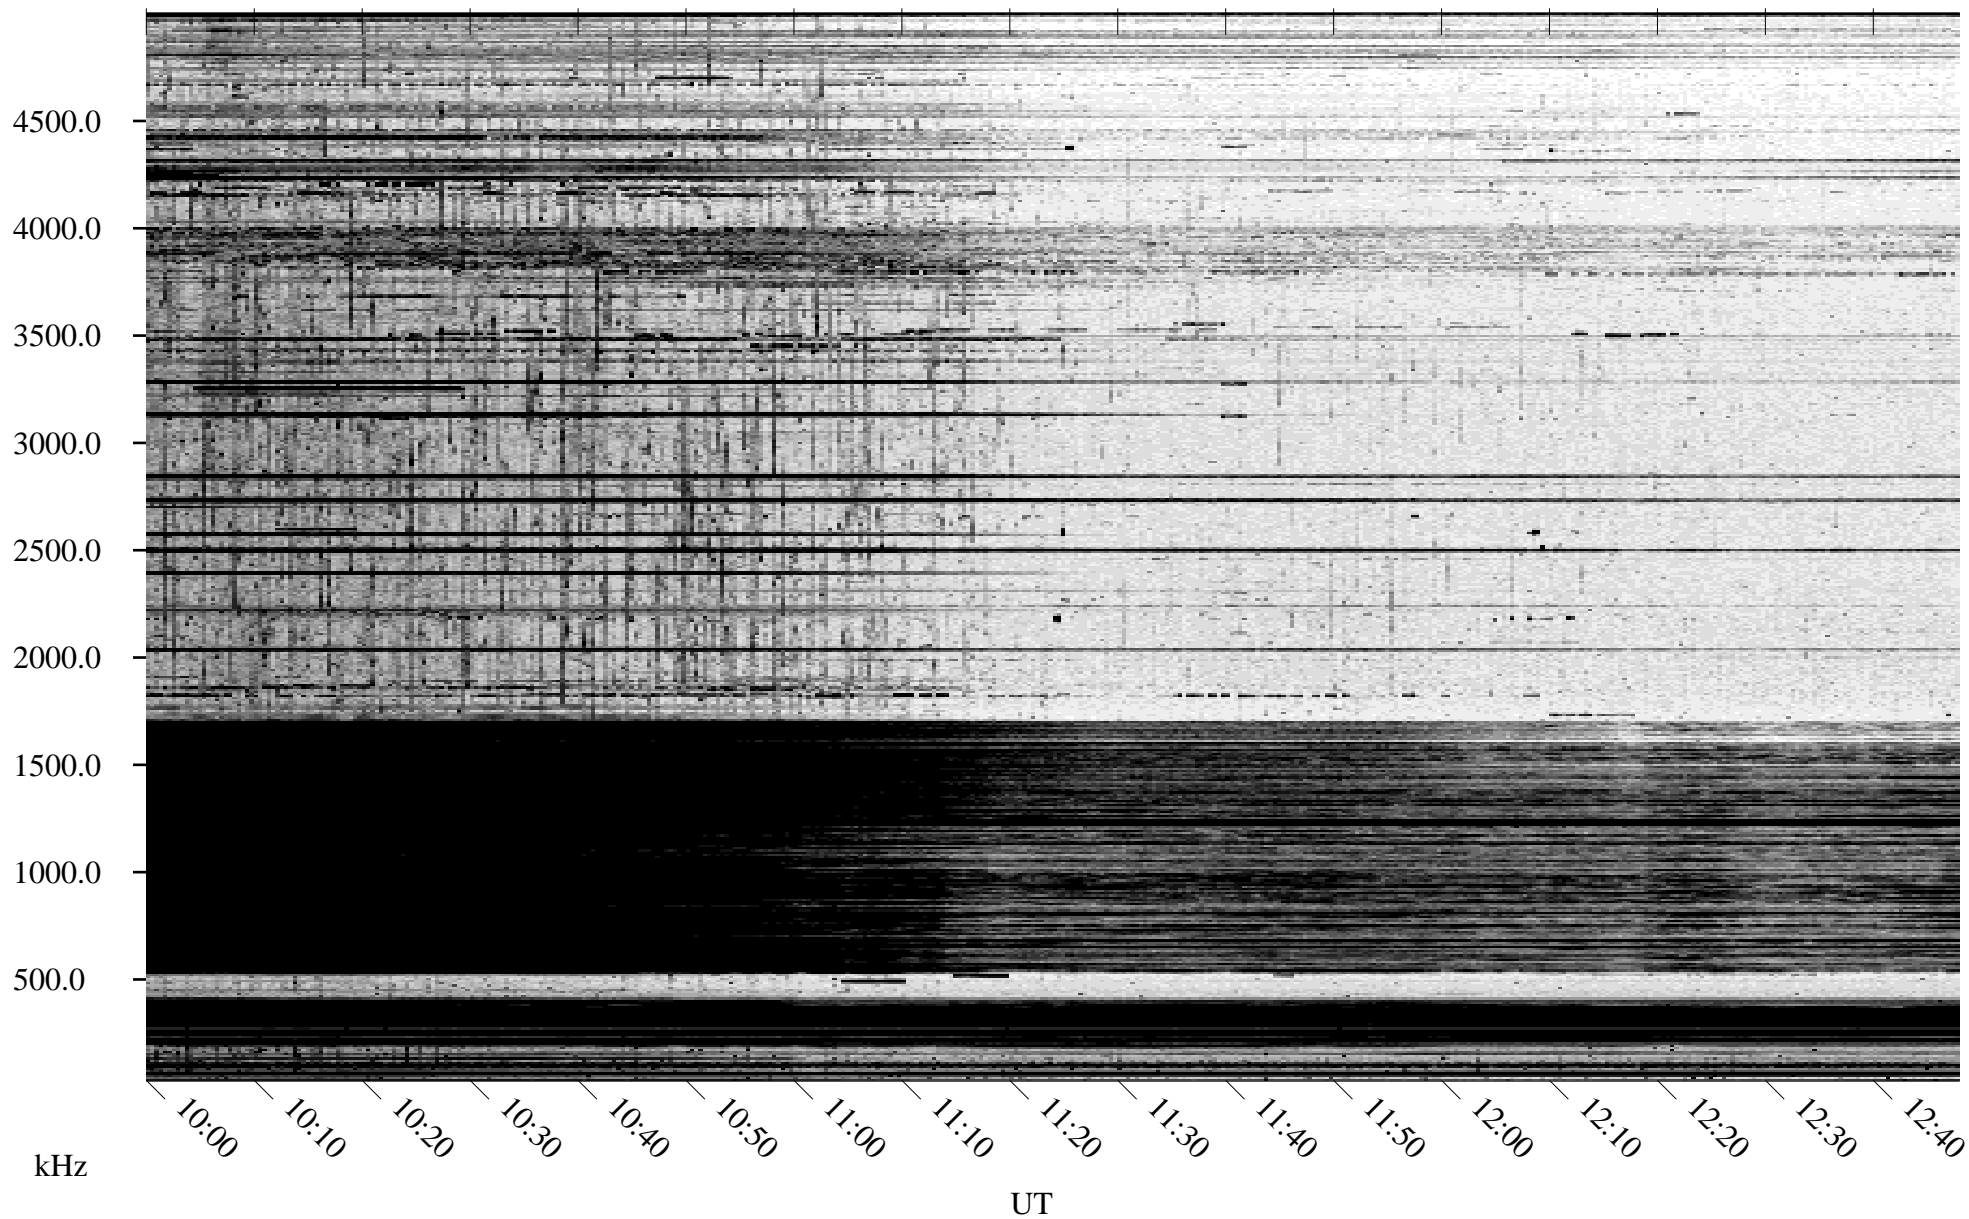

10/26/2004 Churchill, Manitoba

Linear Scale Black = 161 White = 15

ch04300l.r00m max_12

Page 1

10/26/2004 Churchill, Manitoba

Linear Scale Black = 161 White = 15

ch04300l.r00m max_12

Page 2

10/27/2004 Churchill, Manitoba

Linear Scale Black = 161 White = 15

ch04300l.r00m max_12

Page 3

10/27/2004 Churchill, Manitoba

Linear Scale Black = 161 White = 15

ch04300l.r00m max_12

Page 4

10/27/2004 Churchill, Manitoba

Linear Scale Black = 161 White = 15

ch04300l.r00m max_12

Page 5

10/27/2004 Churchill, Manitoba

Linear Scale Black = 161 White = 15

ch04300l.r00m max_12

Page 6

10/27/2004 Churchill, Manitoba

Linear Scale Black = 161 White = 15

ch04300l.r00m max_12

Page 7

10/27/2004 Churchill, Manitoba

Linear Scale Black = 161 White = 15

ch04300l.r00m max_12