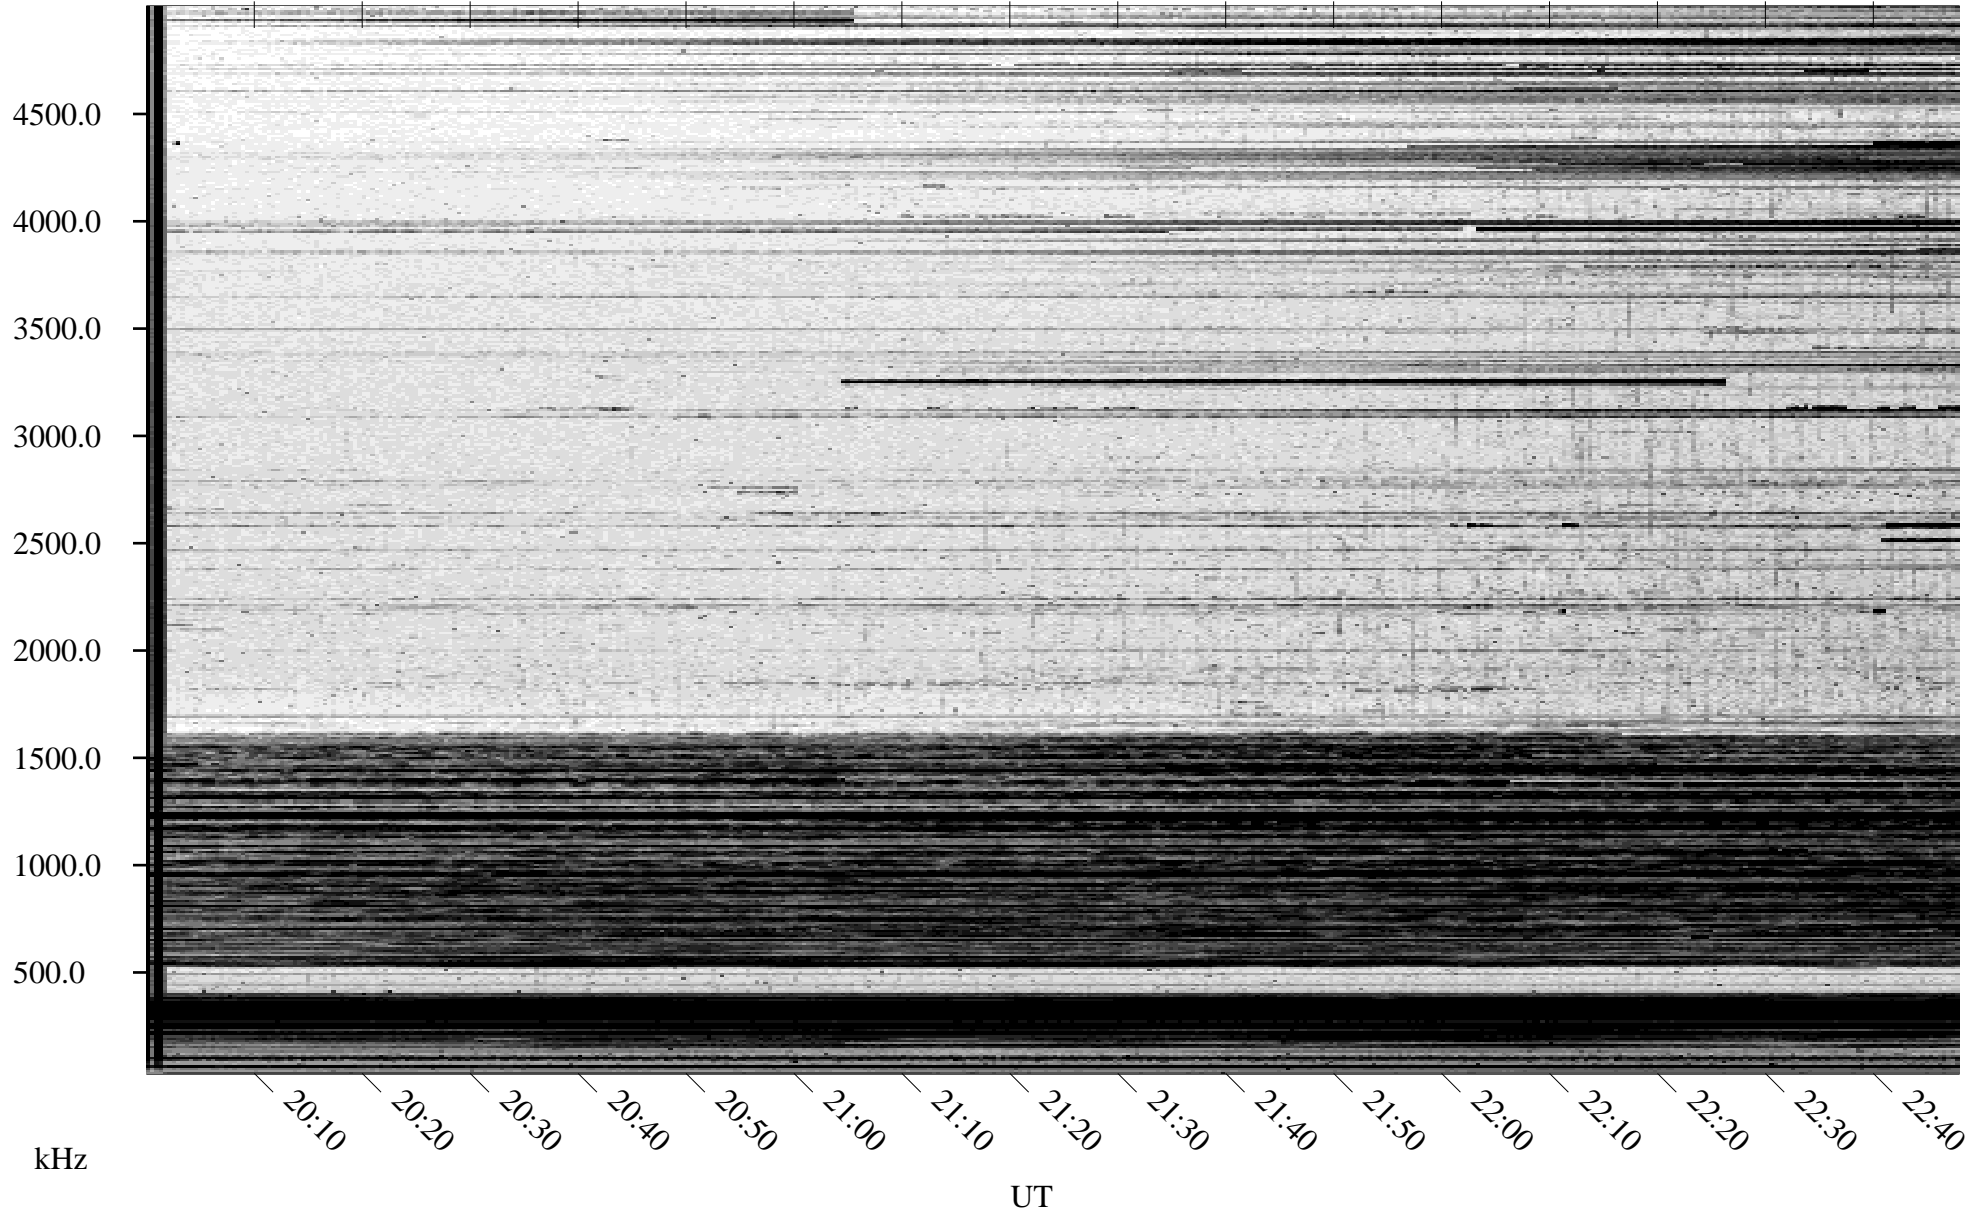

10/26/2004 Churchill, Manitoba

Linear Scale Black = 161 White = 15

ch04300l.r00m max_12

Page 1

10/26/2004 Churchill, Manitoba

Linear Scale Black = 161 White = 15

ch04300l.r00m max_12

Page 2

10/27/2004 Churchill, Manitoba

Linear Scale Black = 161 White = 15

ch04300l.r00m max_12

Page 3

10/27/2004 Churchill, Manitoba

Linear Scale Black = 161 White = 15

ch04300l.r00m max_12

Page 4

10/27/2004 Churchill, Manitoba

Linear Scale Black = 161 White = 15

ch04300l.r00m max_12

Page 5

10/27/2004 Churchill, Manitoba

Linear Scale Black = 161 White = 15

ch04300l.r00m max_12

Page 6

10/27/2004 Churchill, Manitoba

Linear Scale Black = 161 White = 15

ch04300l.r00m max_12

Page 7

10/27/2004 Churchill, Manitoba

Linear Scale Black = 161 White = 15

ch04300l.r00m max_12