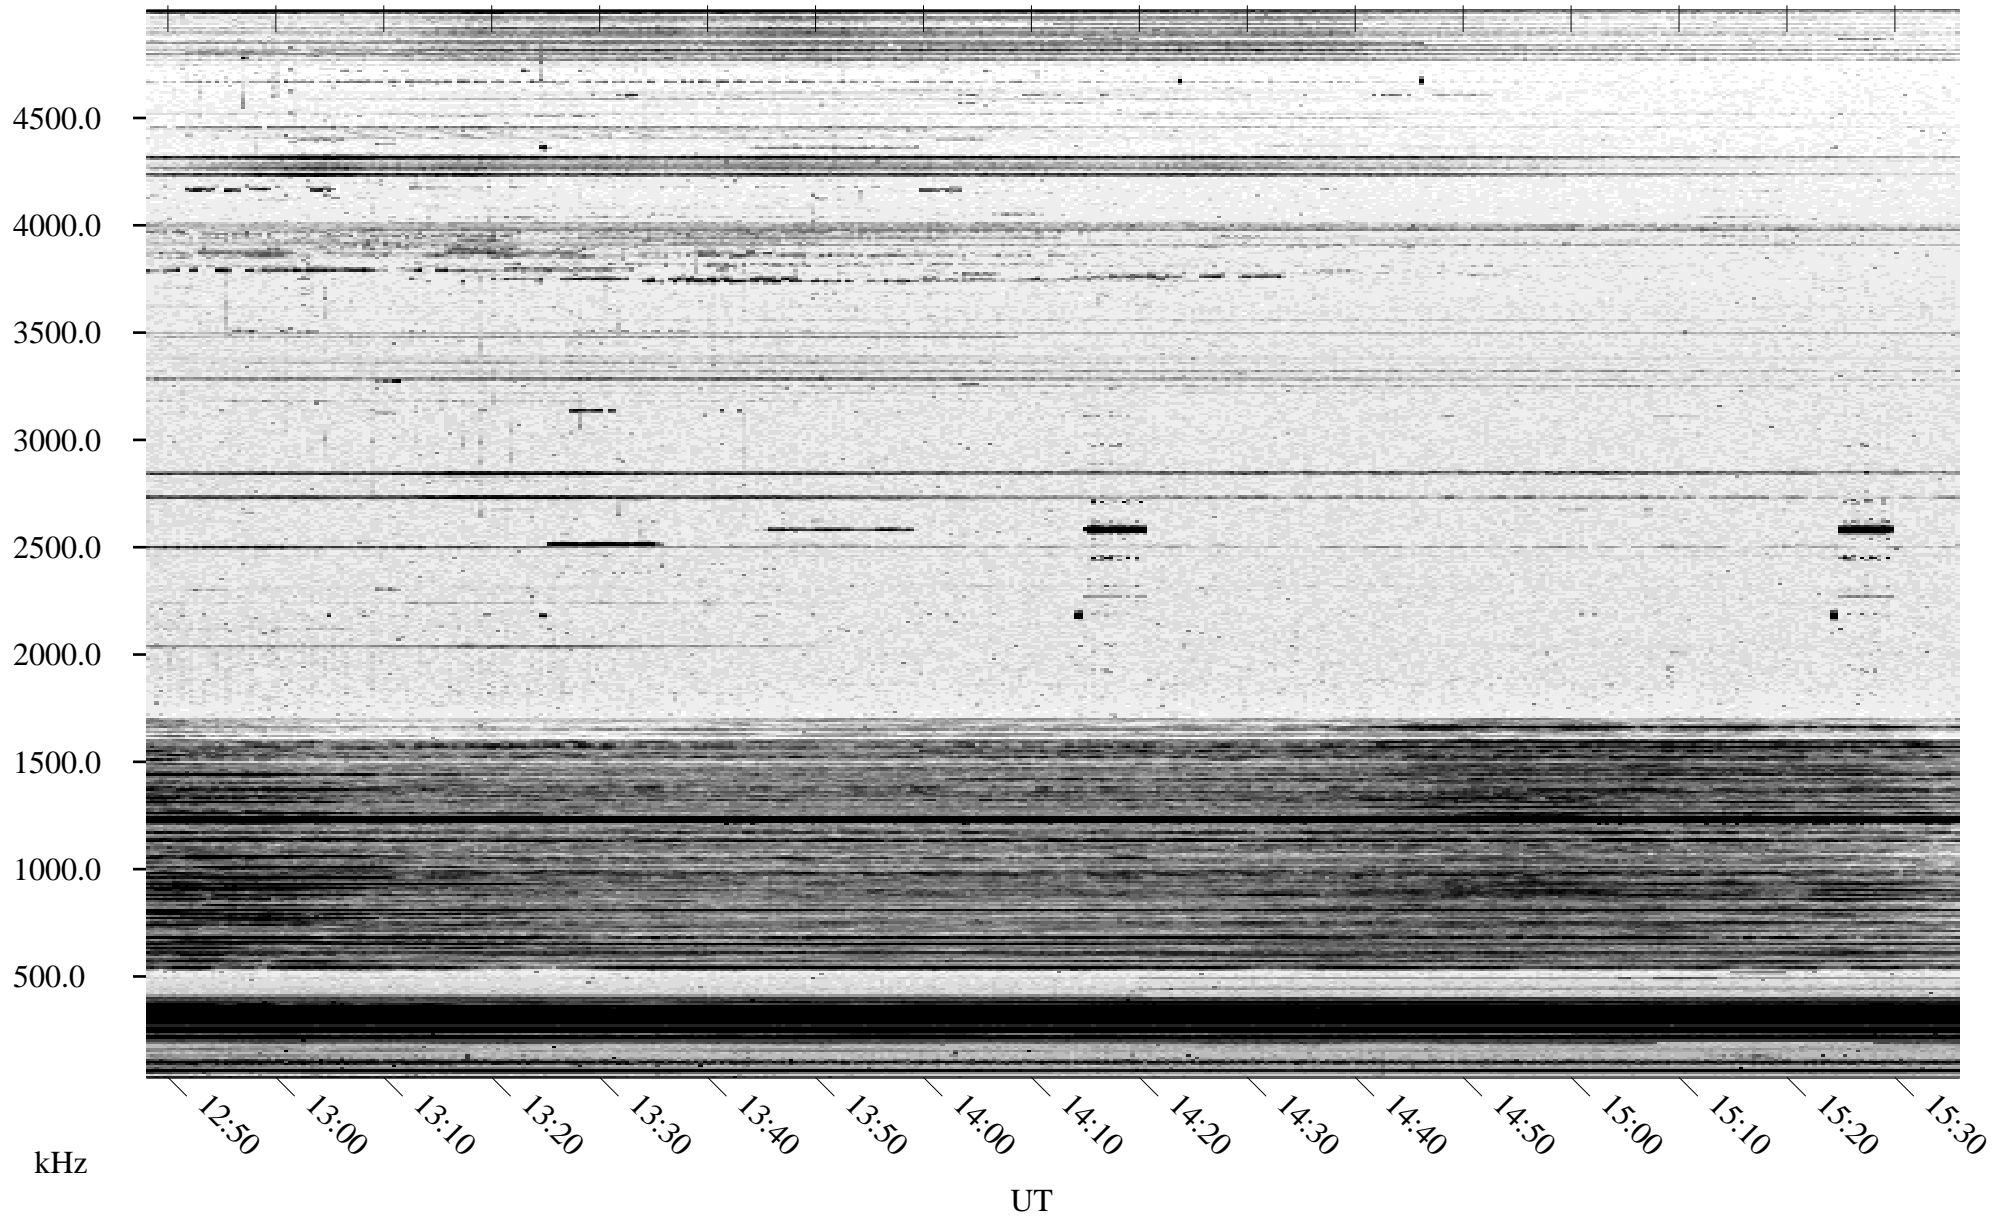

10/26/2004 Churchill, Manitoba

Linear Scale Black = 161 White = 15

ch04300l.r00m max_12

Page 1

10/26/2004 Churchill, Manitoba

Linear Scale Black = 161 White = 15

ch04300l.r00m max_12

Page 2

10/27/2004 Churchill, Manitoba

Linear Scale Black = 161 White = 15

ch04300l.r00m max_12

Page 3

10/27/2004 Churchill, Manitoba

Linear Scale Black = 161 White = 15

ch04300l.r00m max_12

Page 4

10/27/2004 Churchill, Manitoba

Linear Scale Black = 161 White = 15

ch04300l.r00m max_12

Page 5

10/27/2004 Churchill, Manitoba

Linear Scale Black = 161 White = 15

ch04300l.r00m max_12

Page 6

10/27/2004 Churchill, Manitoba

Linear Scale Black = 161 White = 15

ch04300l.r00m max_12

Page 7

10/27/2004 Churchill, Manitoba

Linear Scale Black = 161 White = 15

ch04300l.r00m max_12