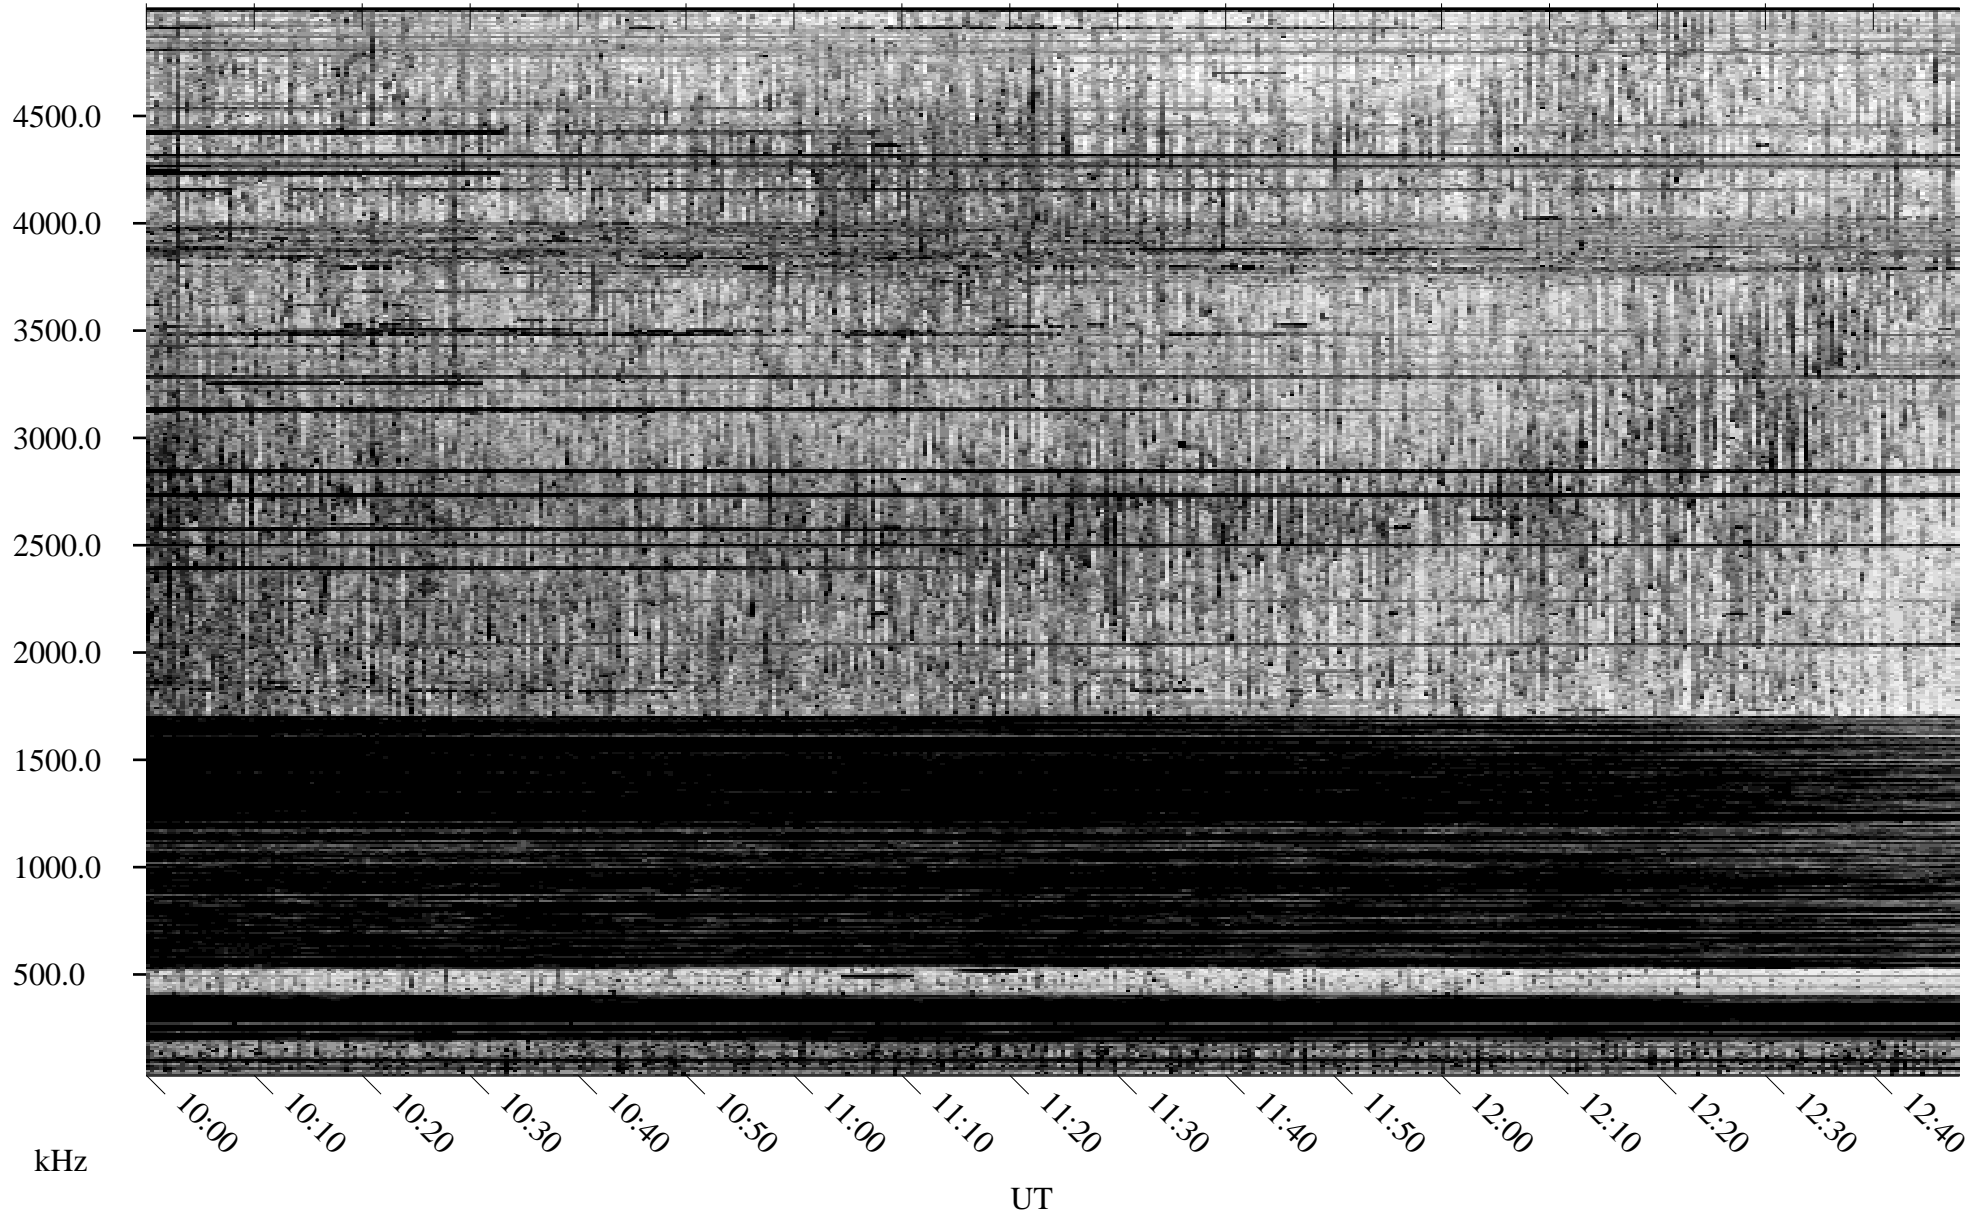

10/27/2004 Churchill, Manitoba

Linear Scale Black = 161 White = 15

ch043011.r00m max_12

Page 1

10/27/2004 Churchill, Manitoba

Linear Scale Black = 161 White = 15

ch043011.r00m max_12

Page 2

10/28/2004 Churchill, Manitoba

Linear Scale Black = 161 White = 15

ch043011.r00m max_12

Page 3

10/28/2004 Churchill, Manitoba

Linear Scale Black = 161 White = 15

ch043011.r00m max_12

Page 4

10/28/2004 Churchill, Manitoba

Linear Scale Black = 161 White = 15

ch043011.r00m max_12

Page 5

10/28/2004 Churchill, Manitoba

Linear Scale Black = 161 White = 15

ch043011.r00m max_12

Page 6

10/28/2004 Churchill, Manitoba

Linear Scale Black = 161 White = 15

ch043011.r00m max_12

Page 7

10/28/2004 Churchill, Manitoba

Linear Scale Black = 161 White = 15

ch043011.r00m max_12