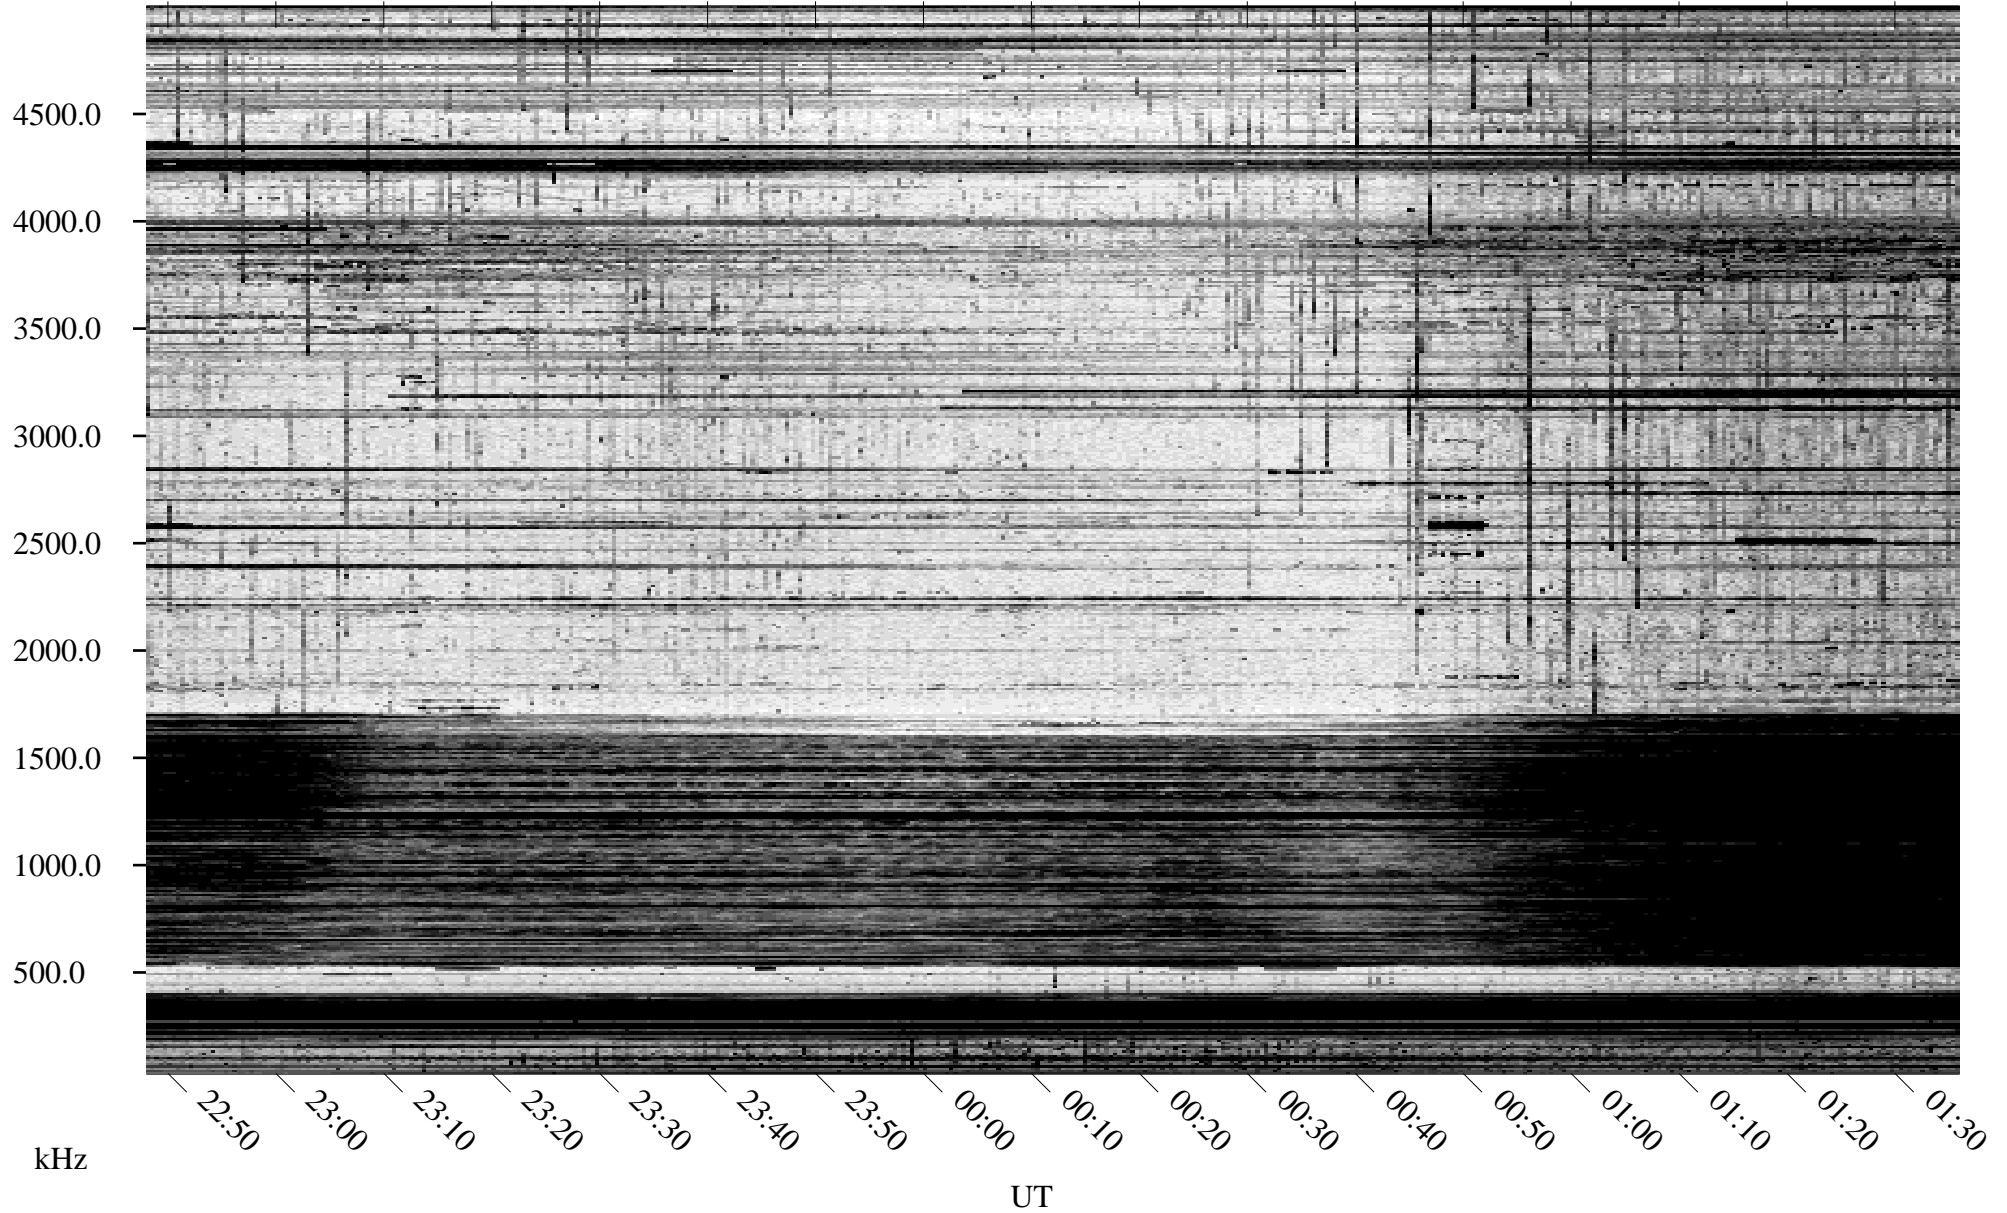

10/27/2004 Churchill, Manitoba

Linear Scale Black = 161 White = 15

ch043011.r00m max_12

Page 1

10/27/2004 Churchill, Manitoba

Linear Scale Black = 161 White = 15

ch043011.r00m max_12

Page 2

10/28/2004 Churchill, Manitoba

Linear Scale Black = 161 White = 15

ch043011.r00m max_12

Page 3

10/28/2004 Churchill, Manitoba

Linear Scale Black = 161 White = 15

ch043011.r00m max_12

Page 4

10/28/2004 Churchill, Manitoba

Linear Scale Black = 161 White = 15

ch043011.r00m max_12

Page 5

10/28/2004 Churchill, Manitoba

Linear Scale Black = 161 White = 15

ch043011.r00m max_12

Page 6

10/28/2004 Churchill, Manitoba

Linear Scale Black = 161 White = 15

ch043011.r00m max_12

Page 7

10/28/2004 Churchill, Manitoba

Linear Scale Black = 161 White = 15

ch043011.r00m max_12