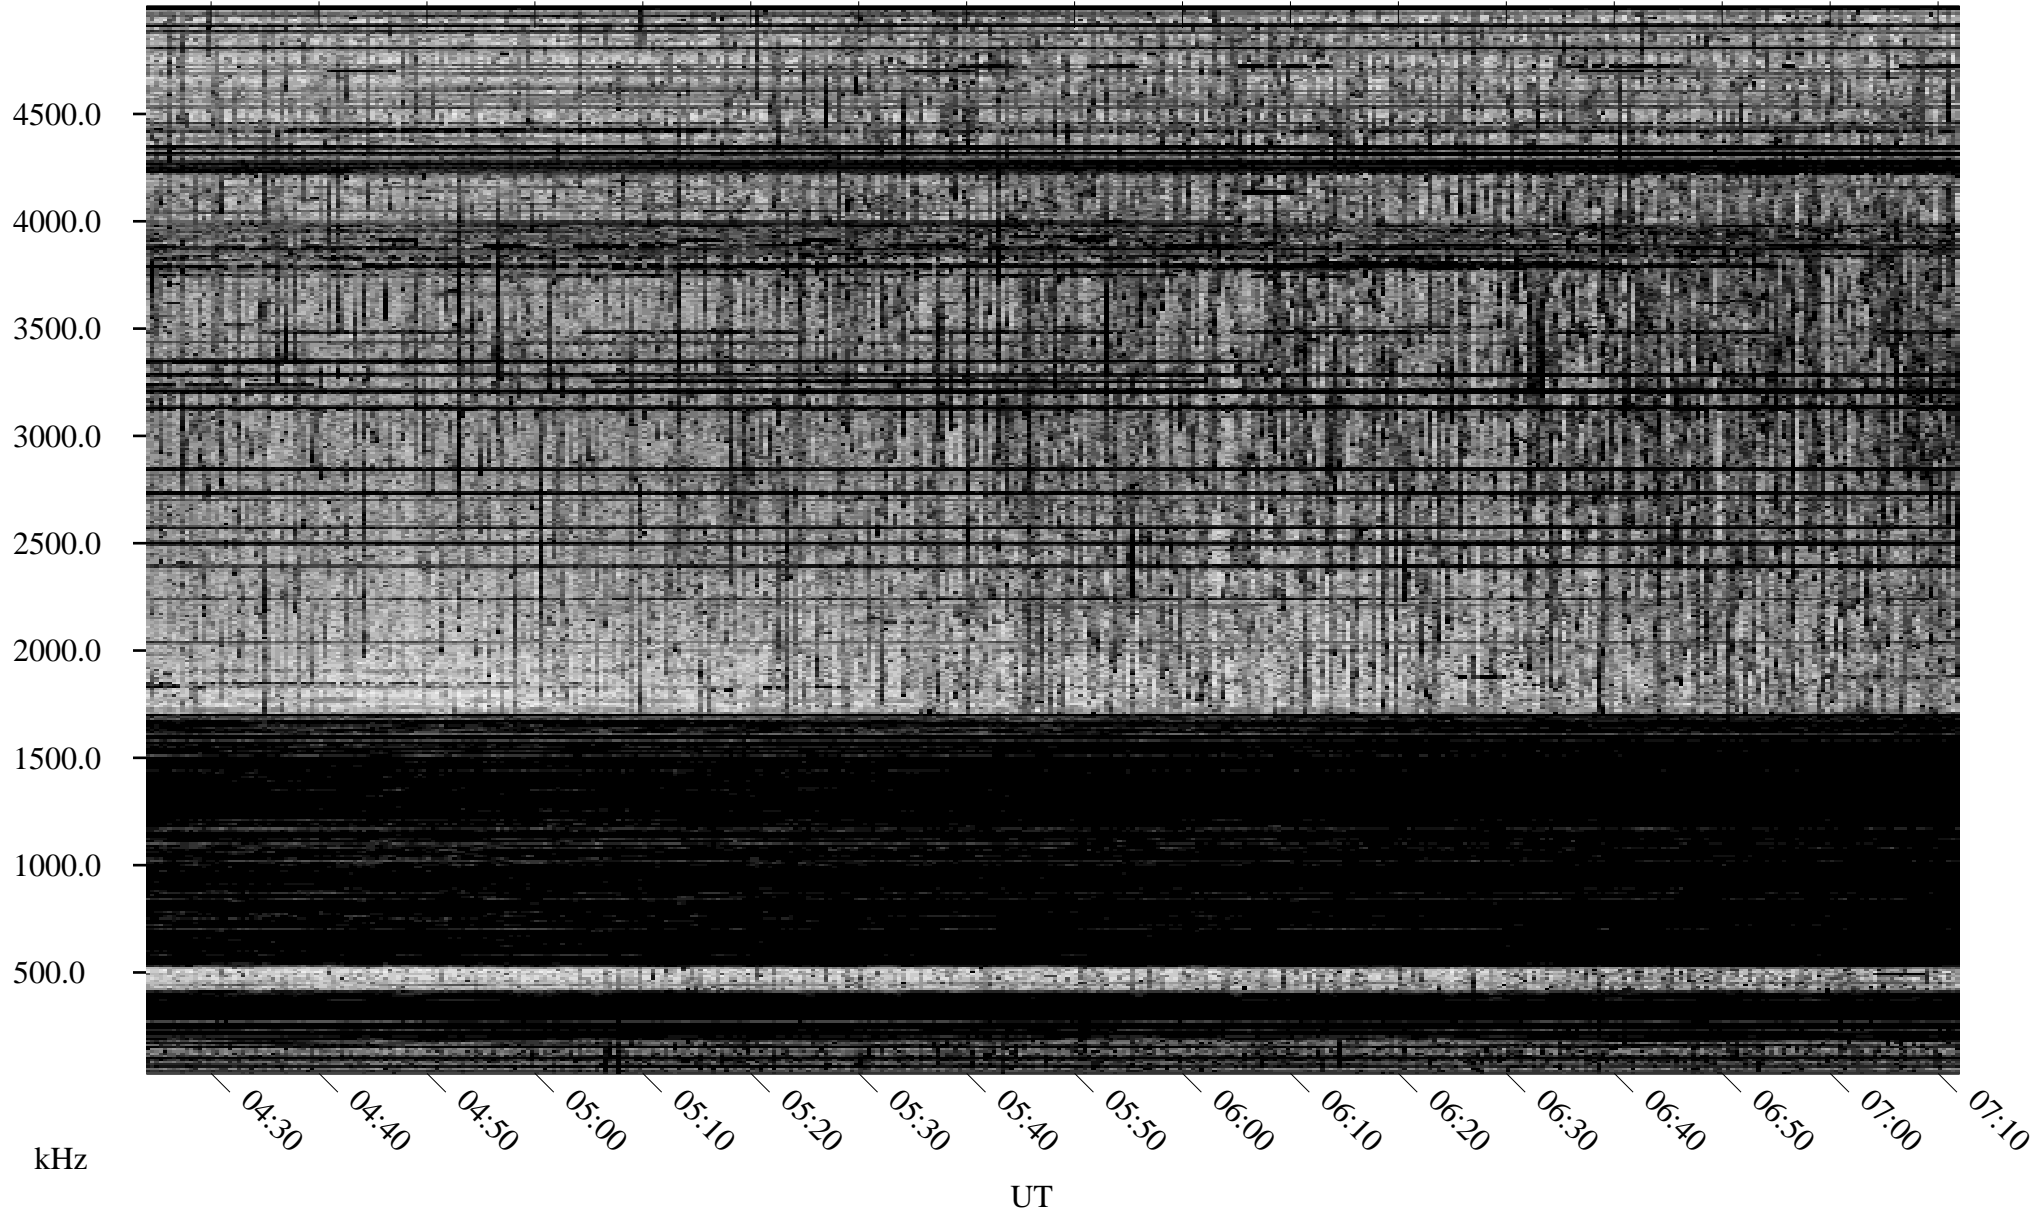

10/27/2004 Churchill, Manitoba

Linear Scale Black = 161 White = 15

ch043011.r00m max_12

Page 1

10/27/2004 Churchill, Manitoba

Linear Scale Black = 161 White = 15

ch043011.r00m max_12

Page 2

10/28/2004 Churchill, Manitoba

Linear Scale Black = 161 White = 15

ch043011.r00m max_12

Page 3

10/28/2004 Churchill, Manitoba

Linear Scale Black = 161 White = 15

ch043011.r00m max_12

Page 4

10/28/2004 Churchill, Manitoba

Linear Scale Black = 161 White = 15

ch043011.r00m max_12

Page 5

10/28/2004 Churchill, Manitoba

Linear Scale Black = 161 White = 15

ch043011.r00m max_12

Page 6

10/28/2004 Churchill, Manitoba

Linear Scale Black = 161 White = 15

ch043011.r00m max_12

Page 7

10/28/2004 Churchill, Manitoba

Linear Scale Black = 161 White = 15

ch043011.r00m max_12