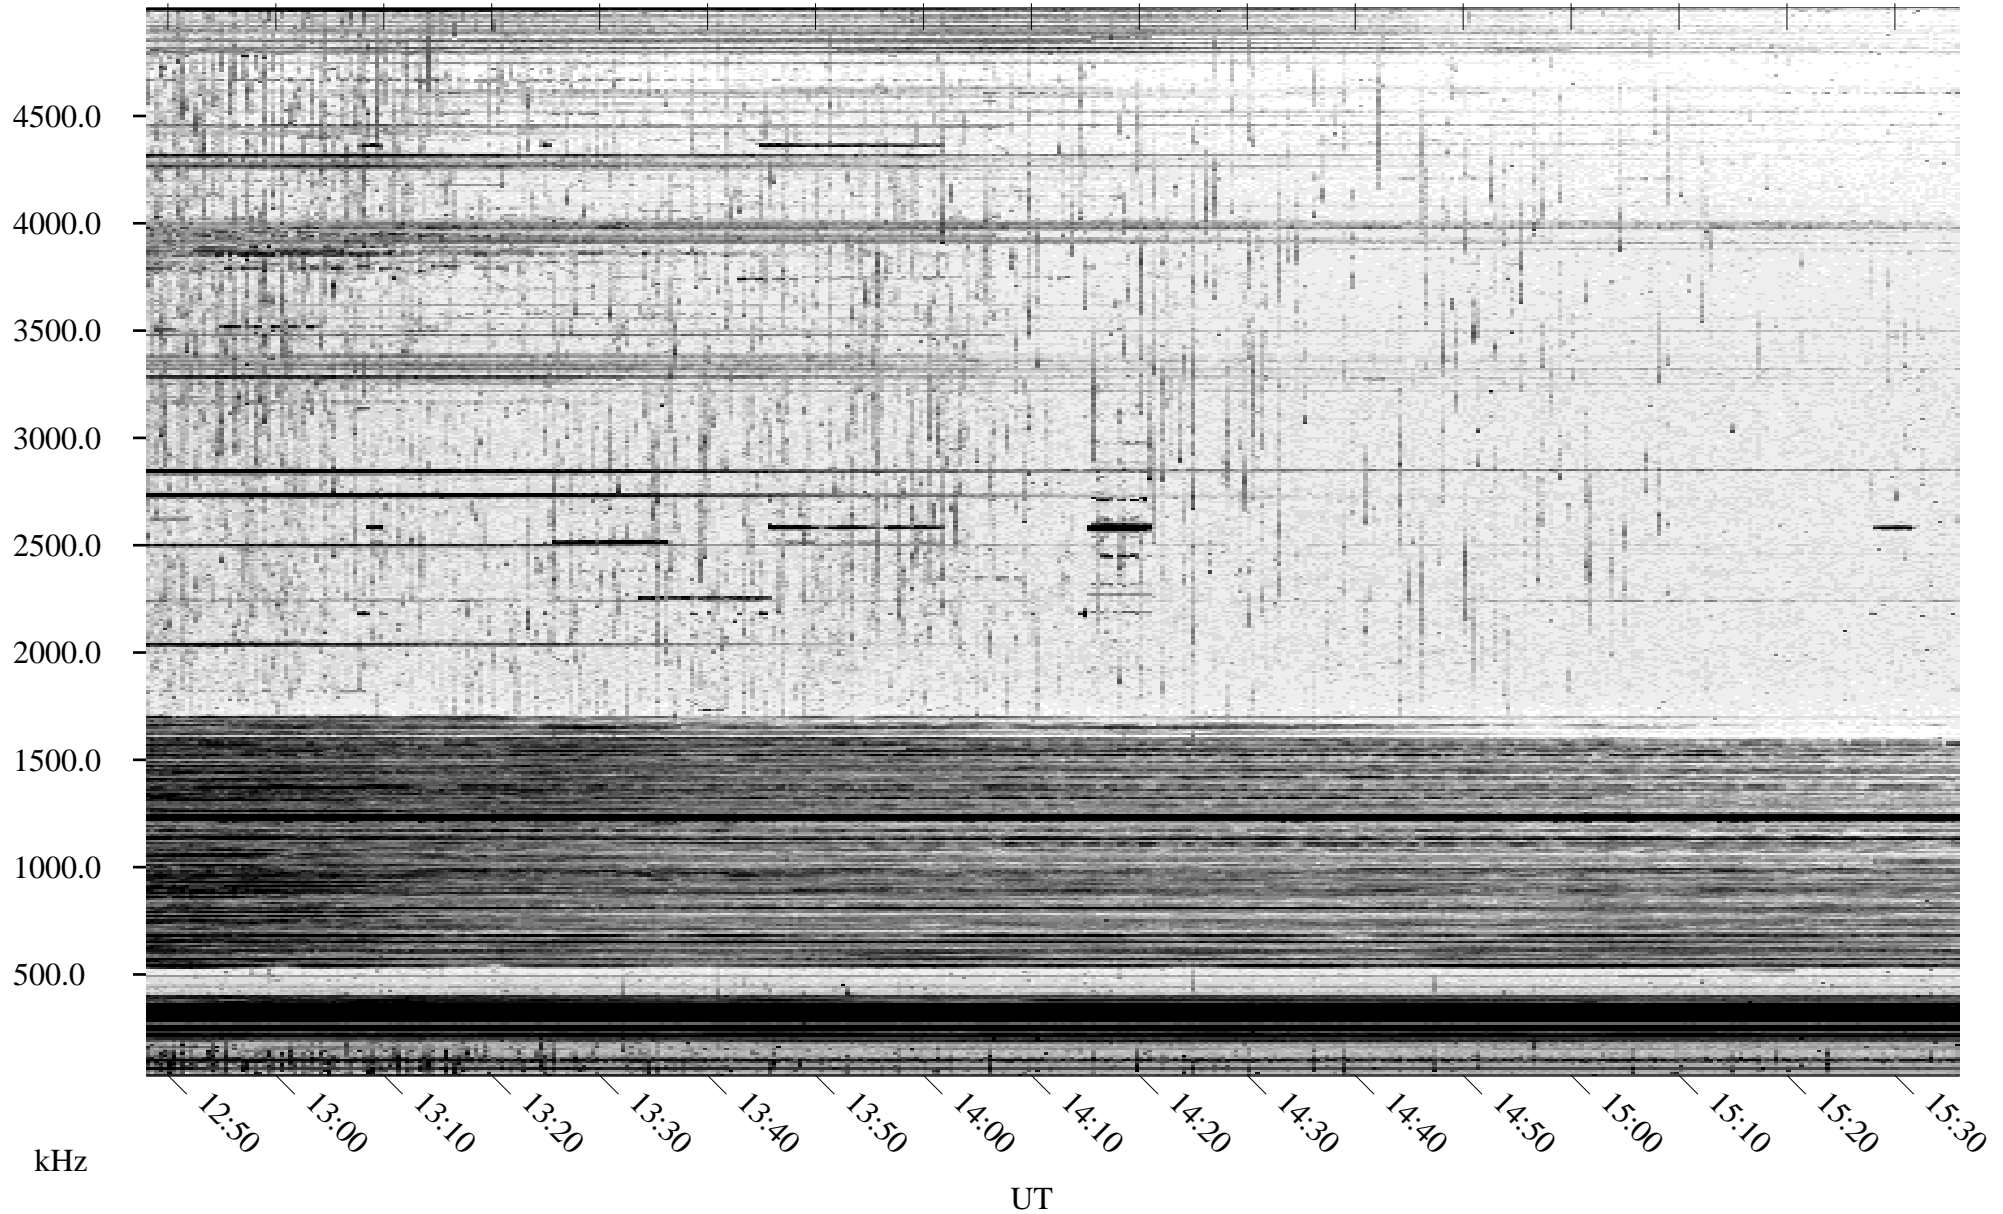

10/27/2004 Churchill, Manitoba

Linear Scale Black = 161 White = 15

ch043011.r00m max_12

Page 1

10/27/2004 Churchill, Manitoba

Linear Scale Black = 161 White = 15

ch043011.r00m max_12

Page 2

10/28/2004 Churchill, Manitoba

Linear Scale Black = 161 White = 15

ch043011.r00m max_12

Page 3

10/28/2004 Churchill, Manitoba

Linear Scale Black = 161 White = 15

ch043011.r00m max_12

Page 4

10/28/2004 Churchill, Manitoba

Linear Scale Black = 161 White = 15

ch043011.r00m max_12

Page 5

10/28/2004 Churchill, Manitoba

Linear Scale Black = 161 White = 15

ch043011.r00m max_12

Page 6

10/28/2004 Churchill, Manitoba

Linear Scale Black = 161 White = 15

ch043011.r00m max_12

Page 7

10/28/2004 Churchill, Manitoba

Linear Scale Black = 161 White = 15

ch043011.r00m max_12