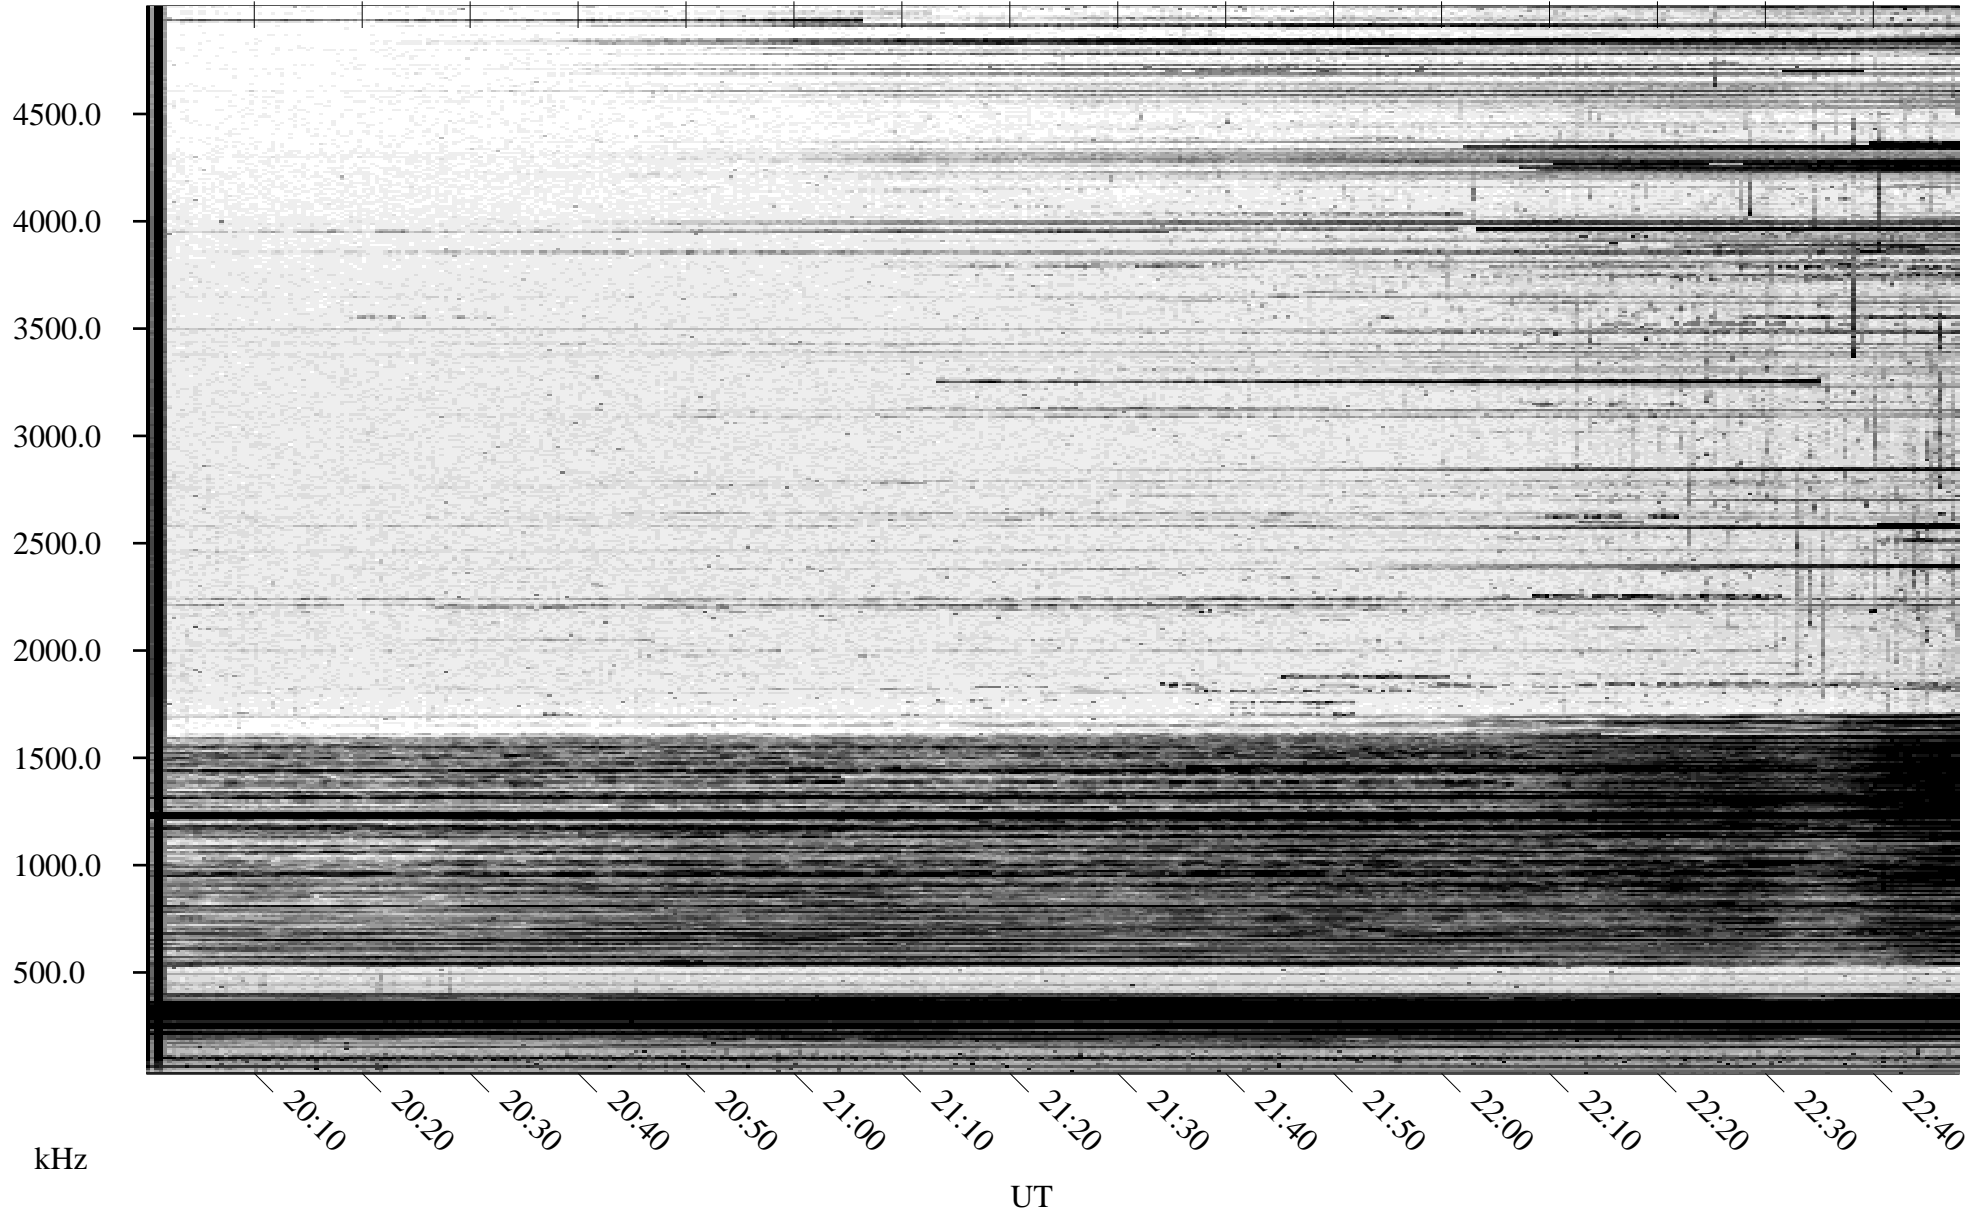

10/27/2004 Churchill, Manitoba

Linear Scale Black = 161 White = 15

ch043011.r00m max_12

Page 1

10/27/2004 Churchill, Manitoba

Linear Scale Black = 161 White = 15

ch043011.r00m max_12

Page 2

10/28/2004 Churchill, Manitoba

Linear Scale Black = 161 White = 15

ch043011.r00m max_12

Page 3

10/28/2004 Churchill, Manitoba

Linear Scale Black = 161 White = 15

ch043011.r00m max_12

Page 4

10/28/2004 Churchill, Manitoba

Linear Scale Black = 161 White = 15

ch043011.r00m max_12

Page 5

10/28/2004 Churchill, Manitoba

Linear Scale Black = 161 White = 15

ch043011.r00m max_12

Page 6

10/28/2004 Churchill, Manitoba

Linear Scale Black = 161 White = 15

ch043011.r00m max_12

Page 7

10/28/2004 Churchill, Manitoba

Linear Scale Black = 161 White = 15

ch043011.r00m max_12