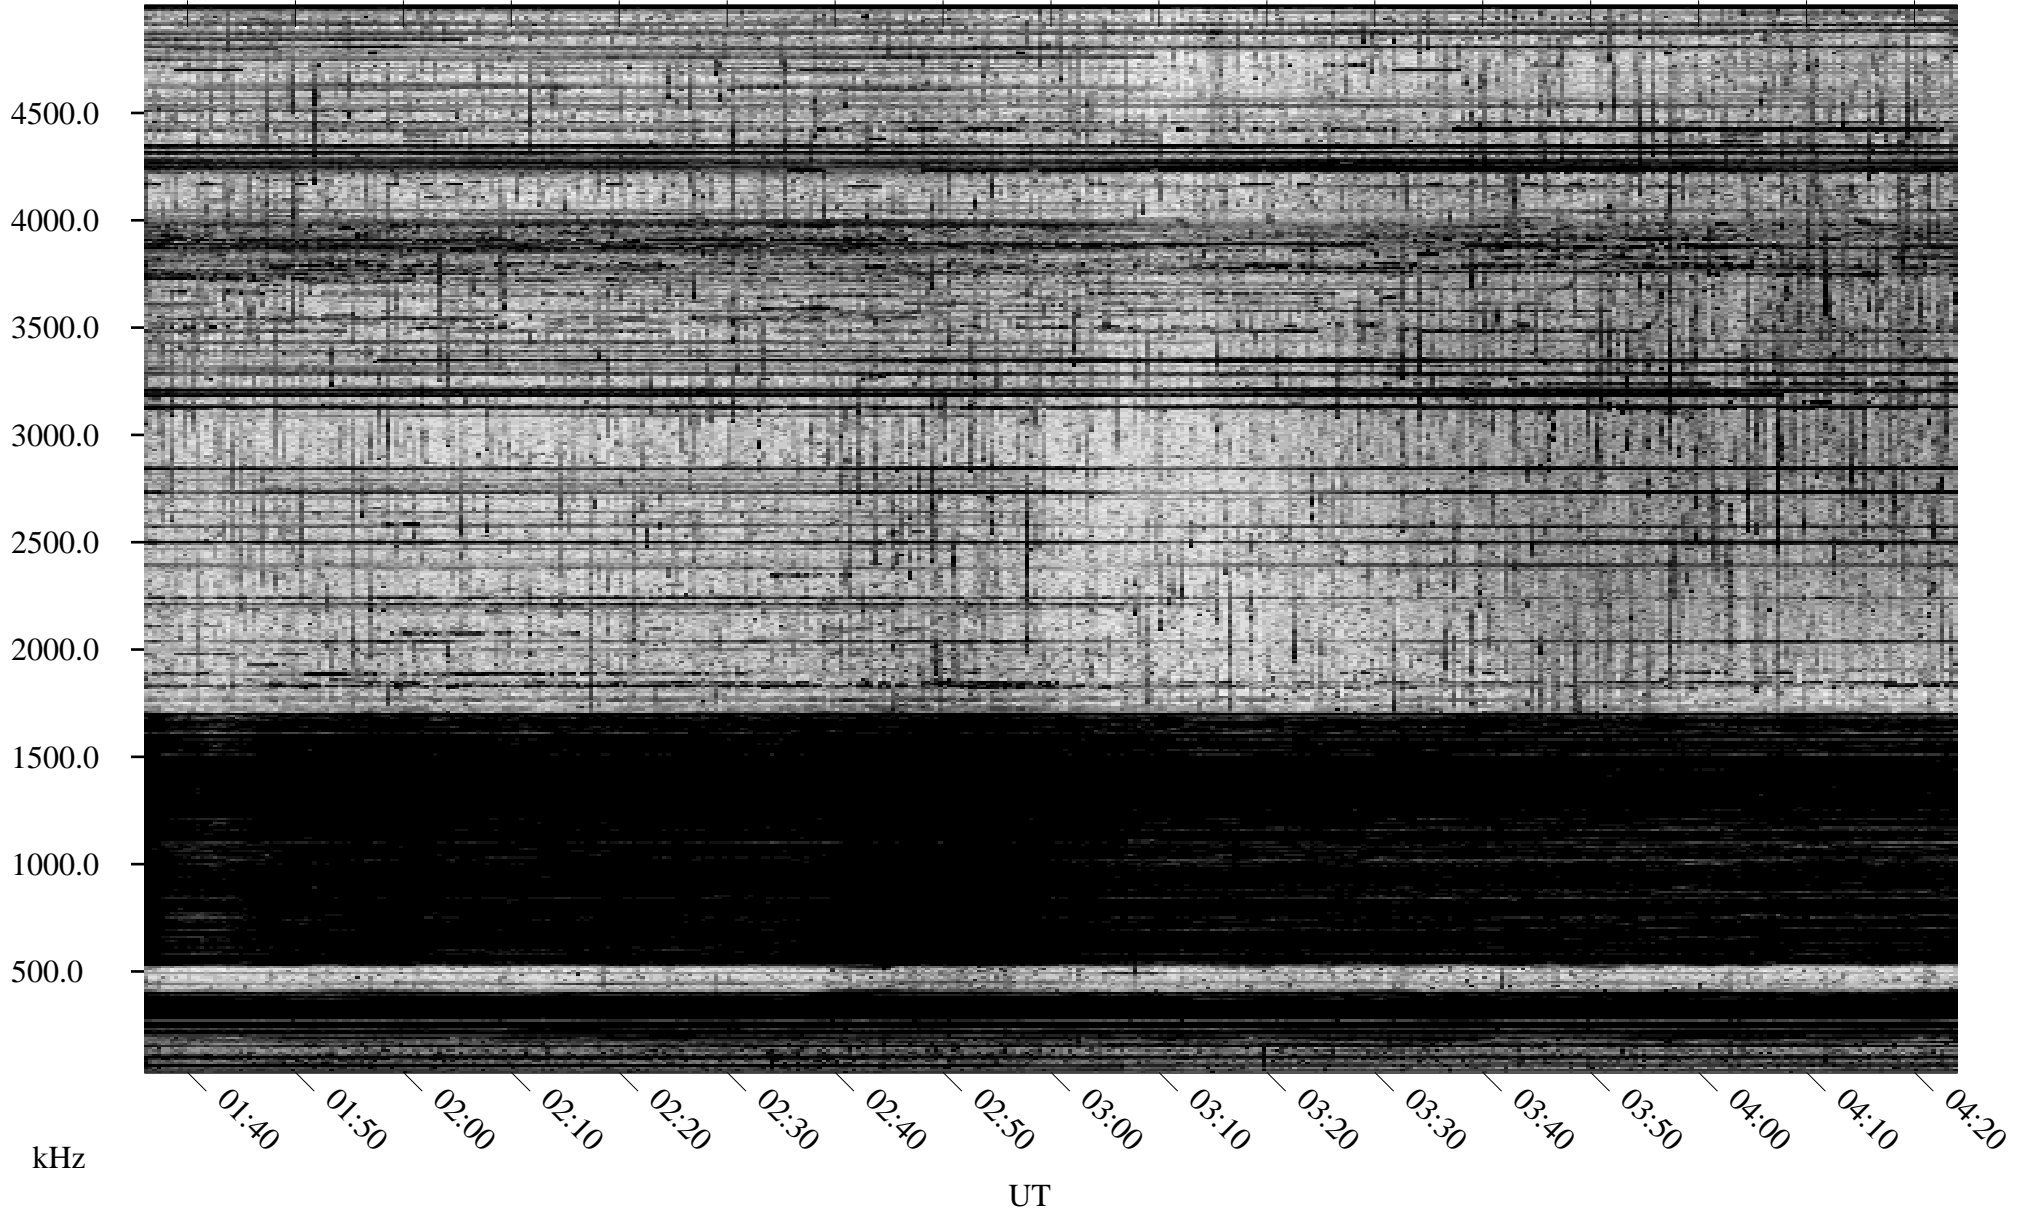

10/27/2004 Churchill, Manitoba

Linear Scale Black = 161 White = 15

ch043011.r00m max_12

Page 1

10/27/2004 Churchill, Manitoba

Linear Scale Black = 161 White = 15

ch043011.r00m max_12

Page 2

10/28/2004 Churchill, Manitoba

Linear Scale Black = 161 White = 15

ch043011.r00m max_12

Page 3

10/28/2004 Churchill, Manitoba

Linear Scale Black = 161 White = 15

ch043011.r00m max_12

Page 4

10/28/2004 Churchill, Manitoba

Linear Scale Black = 161 White = 15

ch043011.r00m max_12

Page 5

10/28/2004 Churchill, Manitoba

Linear Scale Black = 161 White = 15

ch043011.r00m max_12

Page 6

10/28/2004 Churchill, Manitoba

Linear Scale Black = 161 White = 15

ch043011.r00m max_12

Page 7

10/28/2004 Churchill, Manitoba

Linear Scale Black = 161 White = 15

ch043011.r00m max_12