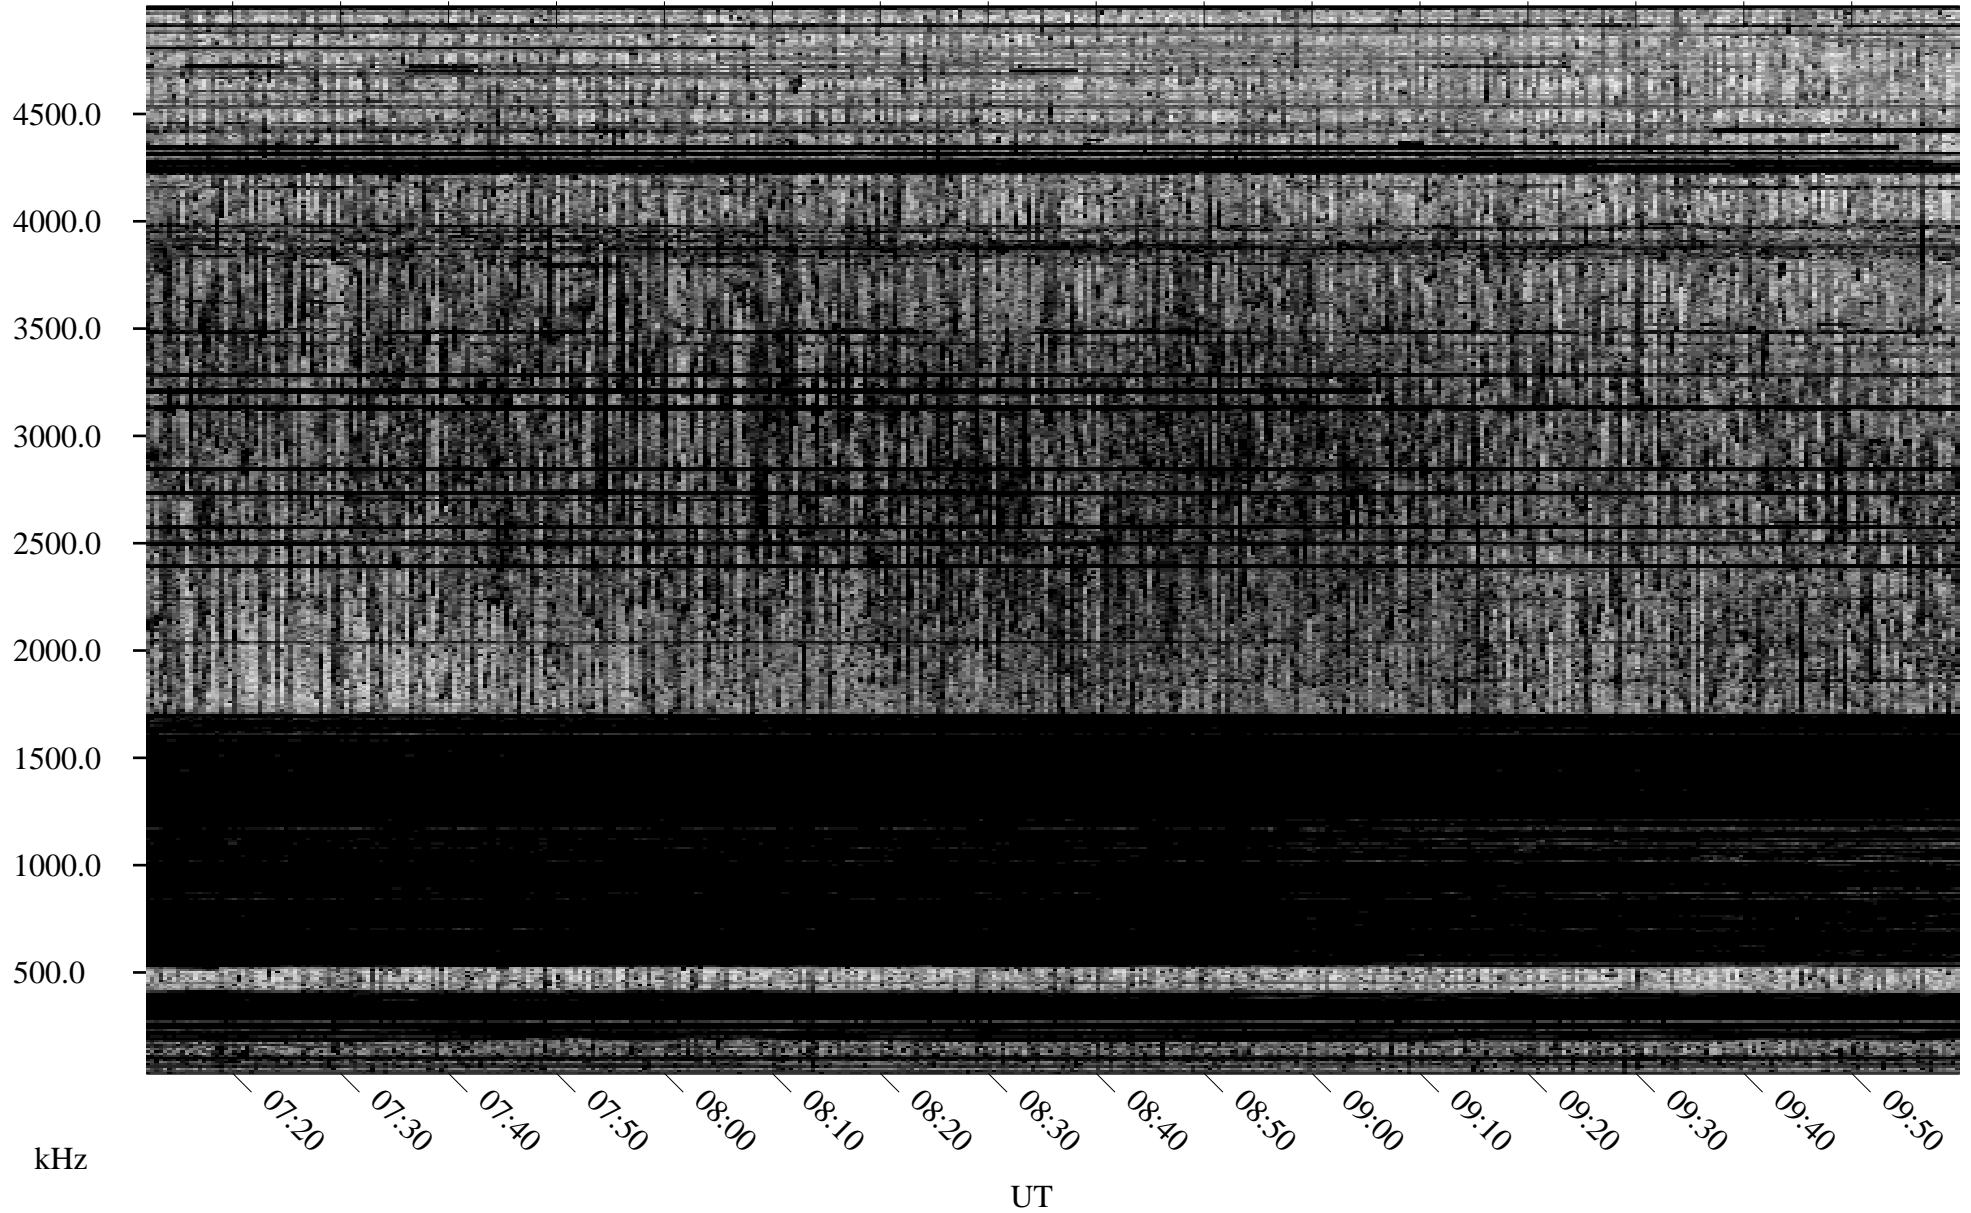

10/27/2004 Churchill, Manitoba

Linear Scale Black = 161 White = 15

ch043011.r00m max_12

Page 1

10/27/2004 Churchill, Manitoba

Linear Scale Black = 161 White = 15

ch043011.r00m max_12

Page 2

10/28/2004 Churchill, Manitoba

Linear Scale Black = 161 White = 15

ch043011.r00m max_12

Page 3

10/28/2004 Churchill, Manitoba

Linear Scale Black = 161 White = 15

ch043011.r00m max_12

Page 4

10/28/2004 Churchill, Manitoba

Linear Scale Black = 161 White = 15

ch043011.r00m max_12

Page 5

10/28/2004 Churchill, Manitoba

Linear Scale Black = 161 White = 15

ch043011.r00m max_12

Page 6

10/28/2004 Churchill, Manitoba

Linear Scale Black = 161 White = 15

ch043011.r00m max_12

Page 7

10/28/2004 Churchill, Manitoba

Linear Scale Black = 161 White = 15

ch043011.r00m max_12