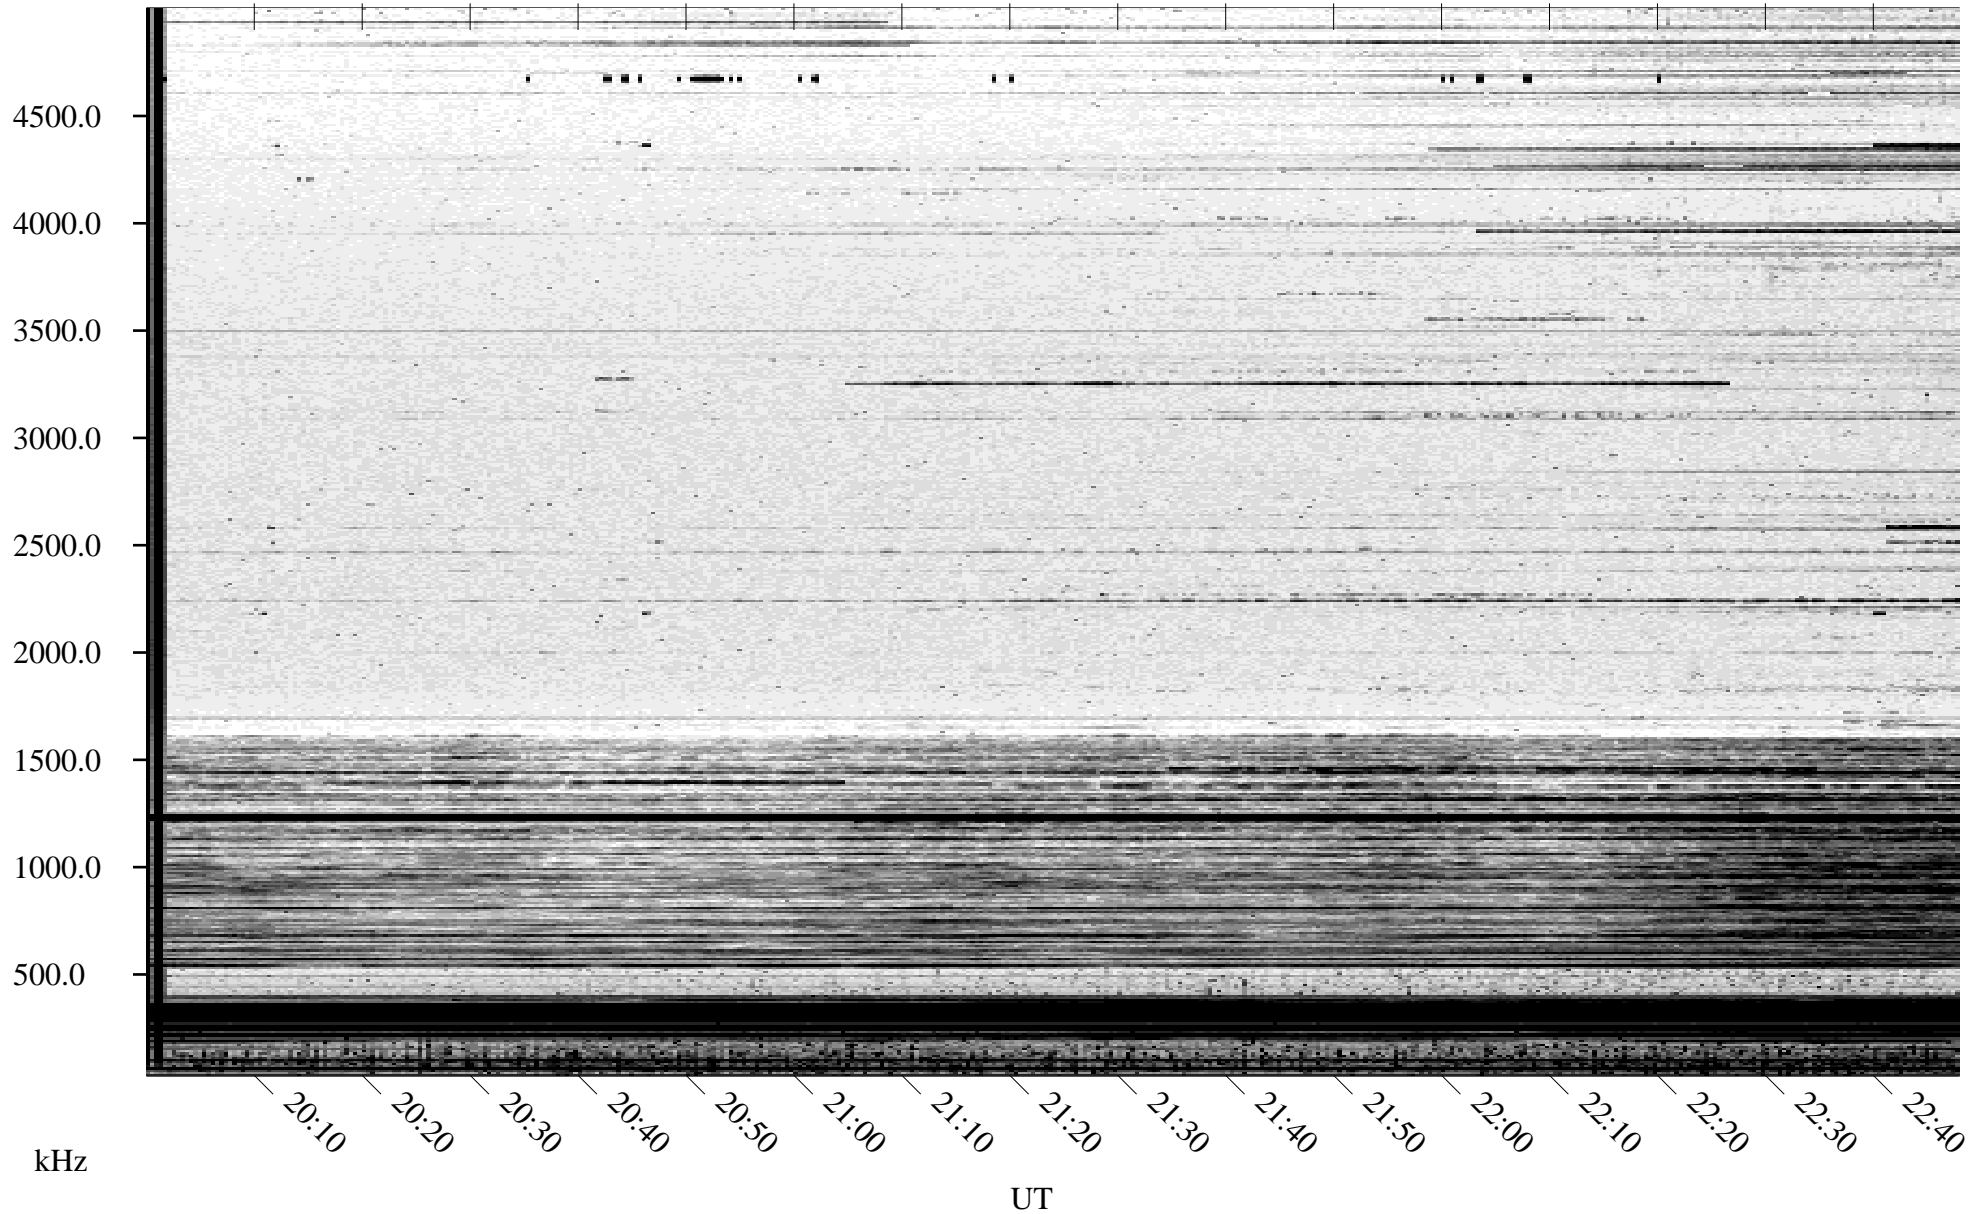

10/29/2004 Churchill, Manitoba

Linear Scale Black = 161 White = 15

ch04303l.r00m max_12

Page 1

10/29/2004 Churchill, Manitoba

Linear Scale Black = 161 White = 15

ch04303l.r00m max_12

Page 2

10/30/2004 Churchill, Manitoba

Linear Scale Black = 161 White = 15

ch04303l.r00m max_12

Page 3

10/30/2004 Churchill, Manitoba

Linear Scale Black = 161 White = 15

ch04303l.r00m max_12

Page 4

10/30/2004 Churchill, Manitoba

Linear Scale Black = 161 White = 15

ch04303l.r00m max_12

Page 5

10/30/2004 Churchill, Manitoba

Linear Scale Black = 161 White = 15

ch04303l.r00m max_12

Page 6

10/30/2004 Churchill, Manitoba

Linear Scale Black = 161 White = 15

ch04303l.r00m max_12

Page 7

10/30/2004 Churchill, Manitoba

Linear Scale Black = 161 White = 15

ch04303l.r00m max_12

Page 8