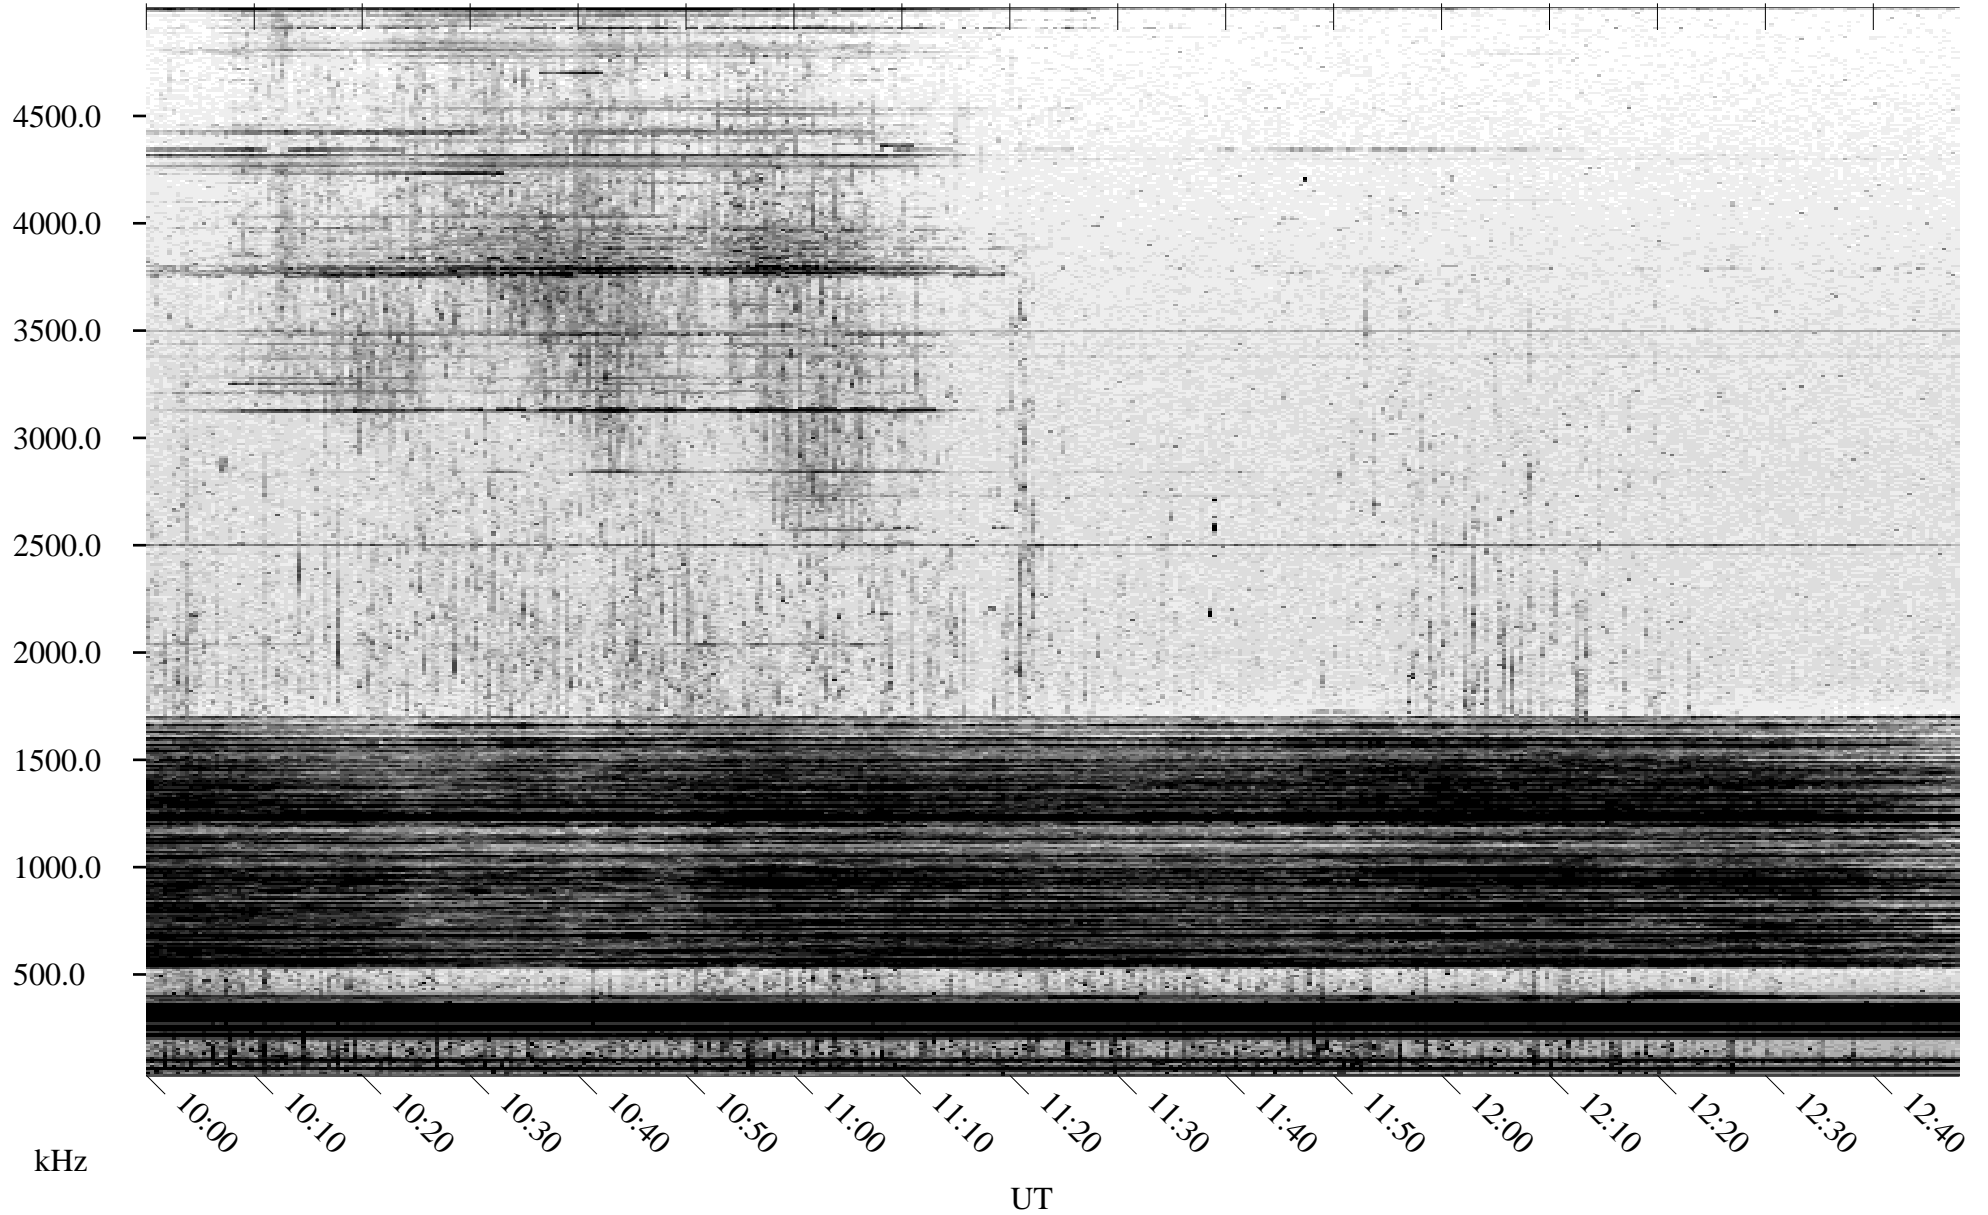

10/29/2004 Churchill, Manitoba

Linear Scale Black = 161 White = 15

ch04303l.r00m max_12

Page 1

10/29/2004 Churchill, Manitoba

Linear Scale Black = 161 White = 15

ch04303l.r00m max_12

Page 2

10/30/2004 Churchill, Manitoba

Linear Scale Black = 161 White = 15

ch04303l.r00m max_12

Page 3

10/30/2004 Churchill, Manitoba

Linear Scale Black = 161 White = 15

ch04303l.r00m max_12

Page 4

10/30/2004 Churchill, Manitoba

Linear Scale Black = 161 White = 15

ch04303l.r00m max_12

Page 5

10/30/2004 Churchill, Manitoba

Linear Scale Black = 161 White = 15

ch04303l.r00m max_12

Page 6

10/30/2004 Churchill, Manitoba

Linear Scale Black = 161 White = 15

ch04303l.r00m max_12

Page 7

10/30/2004 Churchill, Manitoba

Linear Scale Black = 161 White = 15

ch04303l.r00m max_12

Page 8