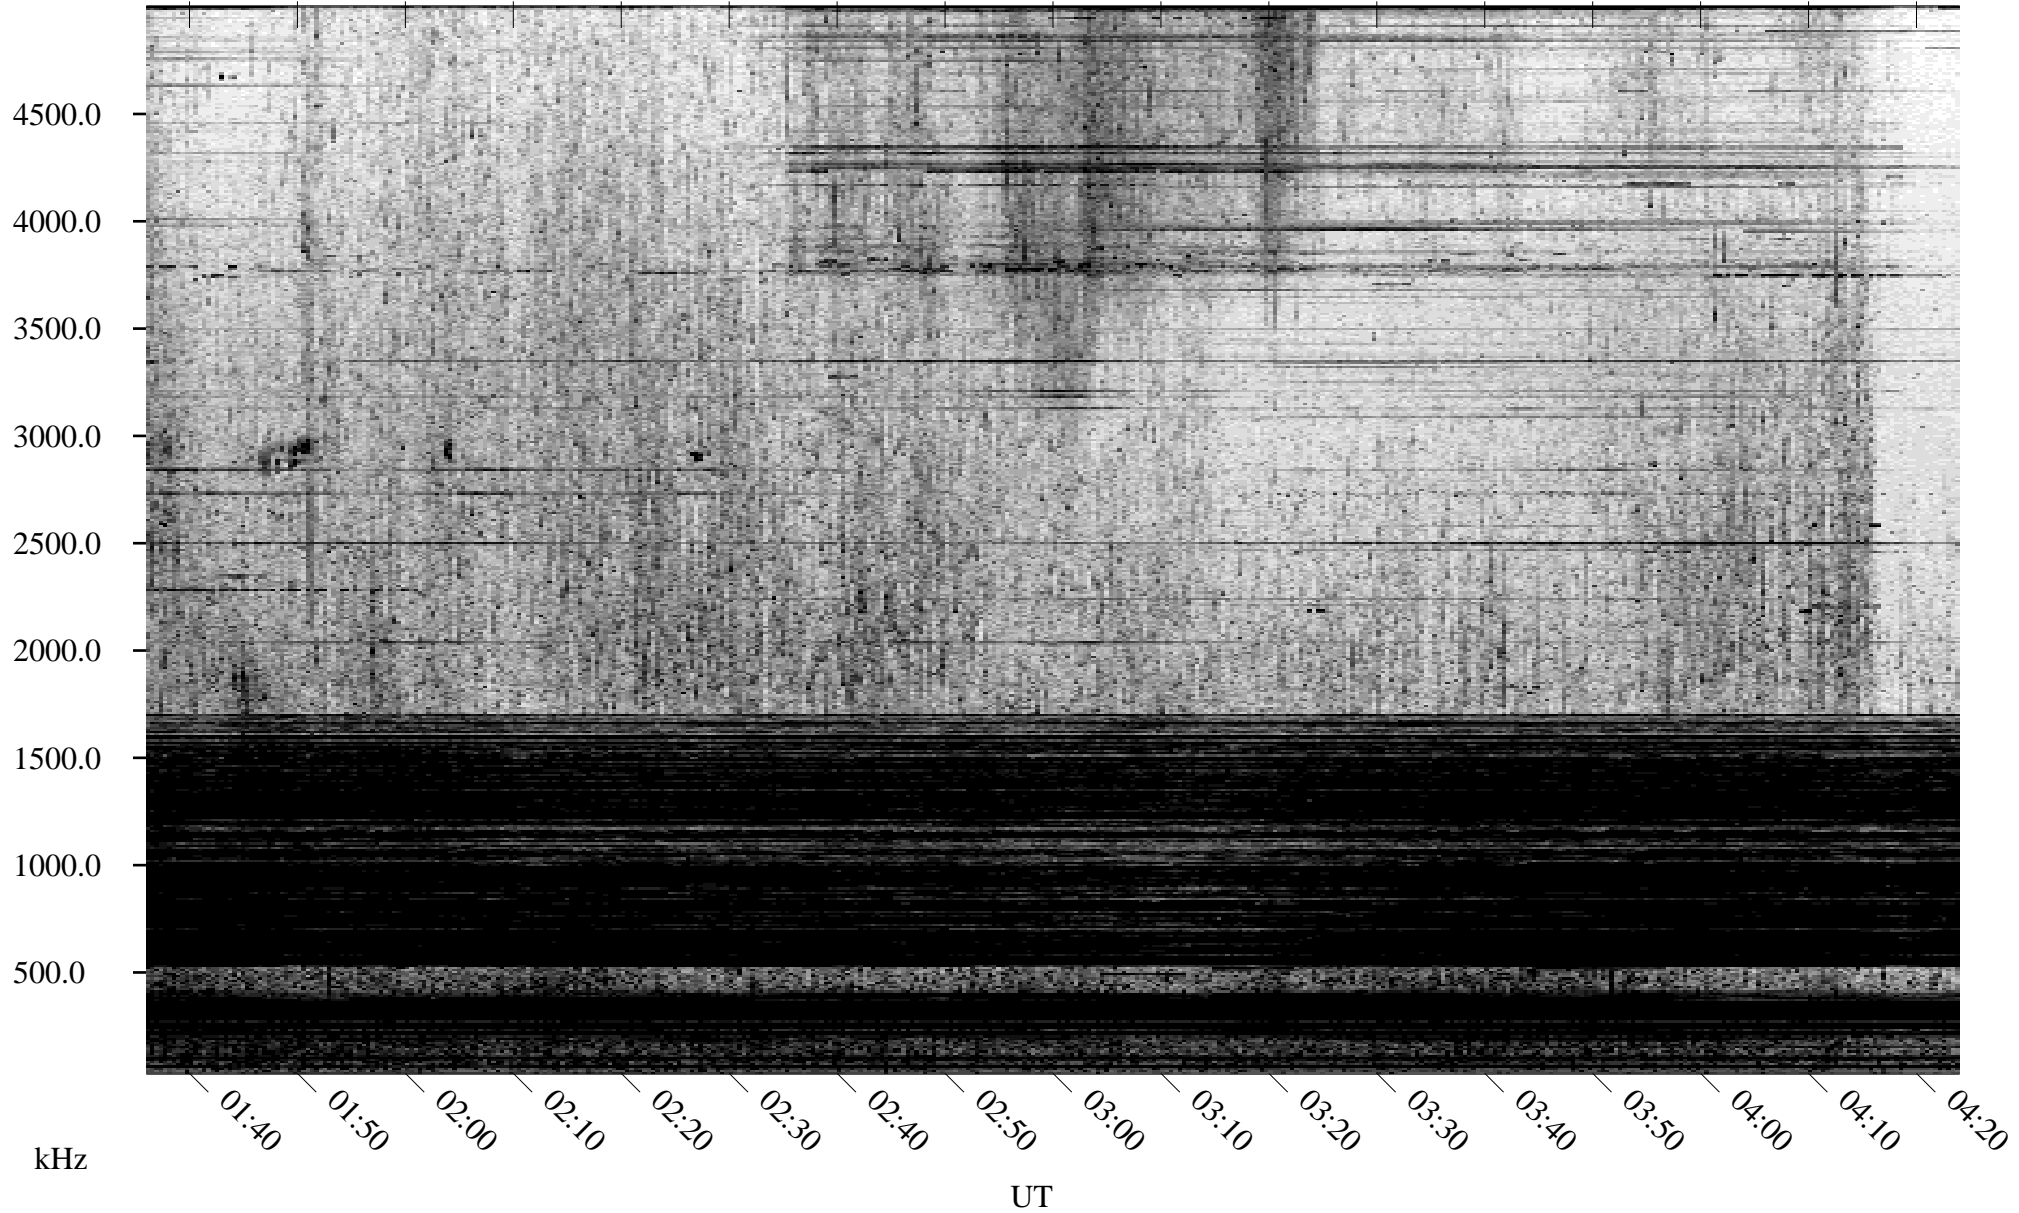

10/29/2004 Churchill, Manitoba

Linear Scale Black = 161 White = 15

ch04303l.r00m max_12

Page 1

10/29/2004 Churchill, Manitoba

Linear Scale Black = 161 White = 15

ch04303l.r00m max_12

Page 2

10/30/2004 Churchill, Manitoba

Linear Scale Black = 161 White = 15

ch04303l.r00m max_12

Page 3

10/30/2004 Churchill, Manitoba

Linear Scale Black = 161 White = 15

ch04303l.r00m max_12

Page 4

10/30/2004 Churchill, Manitoba

Linear Scale Black = 161 White = 15

ch04303l.r00m max_12

Page 5

10/30/2004 Churchill, Manitoba

Linear Scale Black = 161 White = 15

ch04303l.r00m max_12

Page 6

10/30/2004 Churchill, Manitoba

Linear Scale Black = 161 White = 15

ch04303l.r00m max_12

Page 7

10/30/2004 Churchill, Manitoba

Linear Scale Black = 161 White = 15

ch04303l.r00m max_12

Page 8