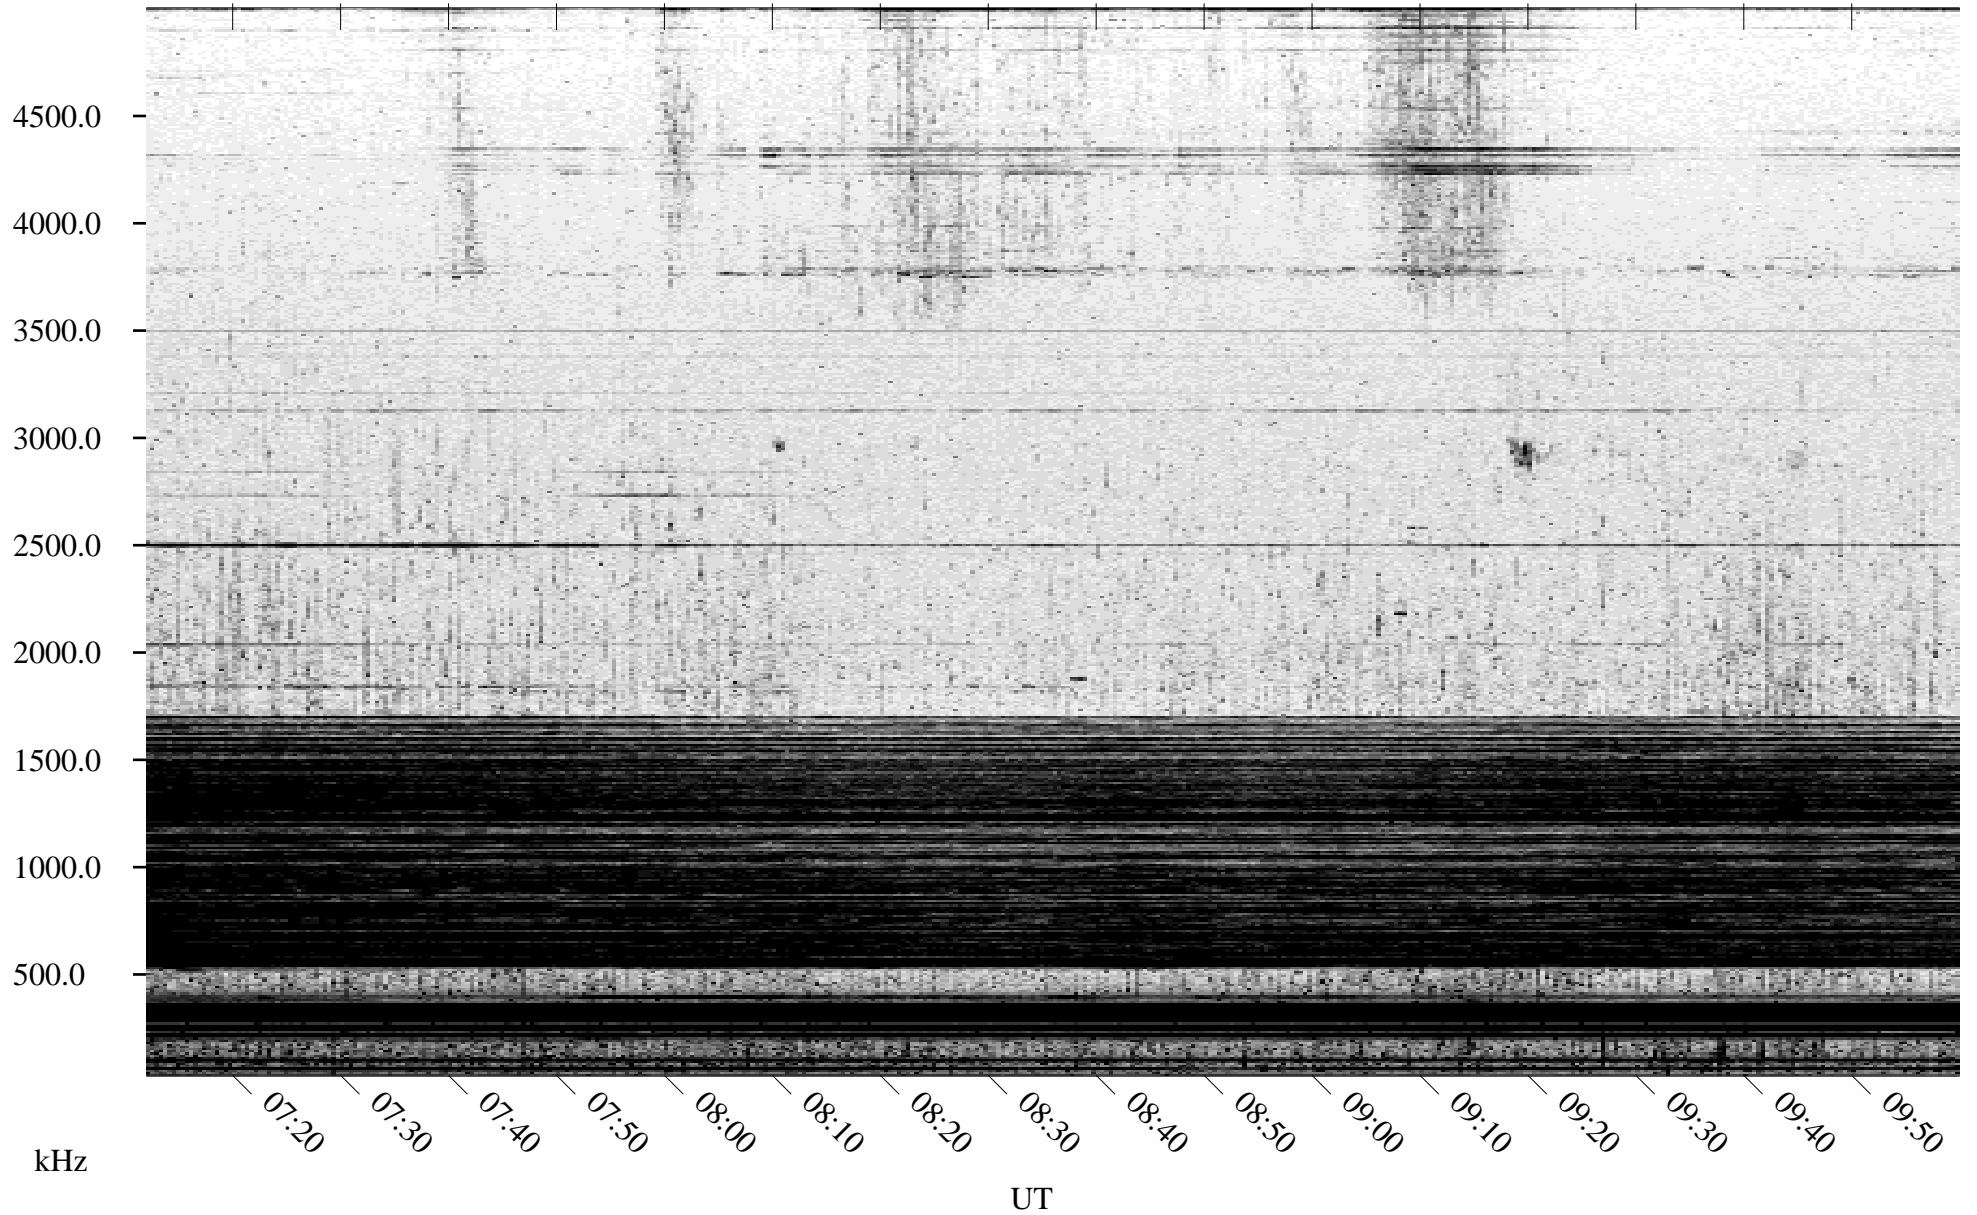

10/29/2004 Churchill, Manitoba

Linear Scale Black = 161 White = 15

ch04303l.r00m max_12

Page 1

10/29/2004 Churchill, Manitoba

Linear Scale Black = 161 White = 15

ch04303l.r00m max_12

Page 2

10/30/2004 Churchill, Manitoba

Linear Scale Black = 161 White = 15

ch04303l.r00m max_12

Page 3

10/30/2004 Churchill, Manitoba

Linear Scale Black = 161 White = 15

ch04303l.r00m max_12

Page 4

10/30/2004 Churchill, Manitoba

Linear Scale Black = 161 White = 15

ch04303l.r00m max_12

Page 5

10/30/2004 Churchill, Manitoba

Linear Scale Black = 161 White = 15

ch04303l.r00m max_12

Page 6

10/30/2004 Churchill, Manitoba

Linear Scale Black = 161 White = 15

ch04303l.r00m max_12

Page 7

10/30/2004 Churchill, Manitoba

Linear Scale Black = 161 White = 15

ch04303l.r00m max_12

Page 8