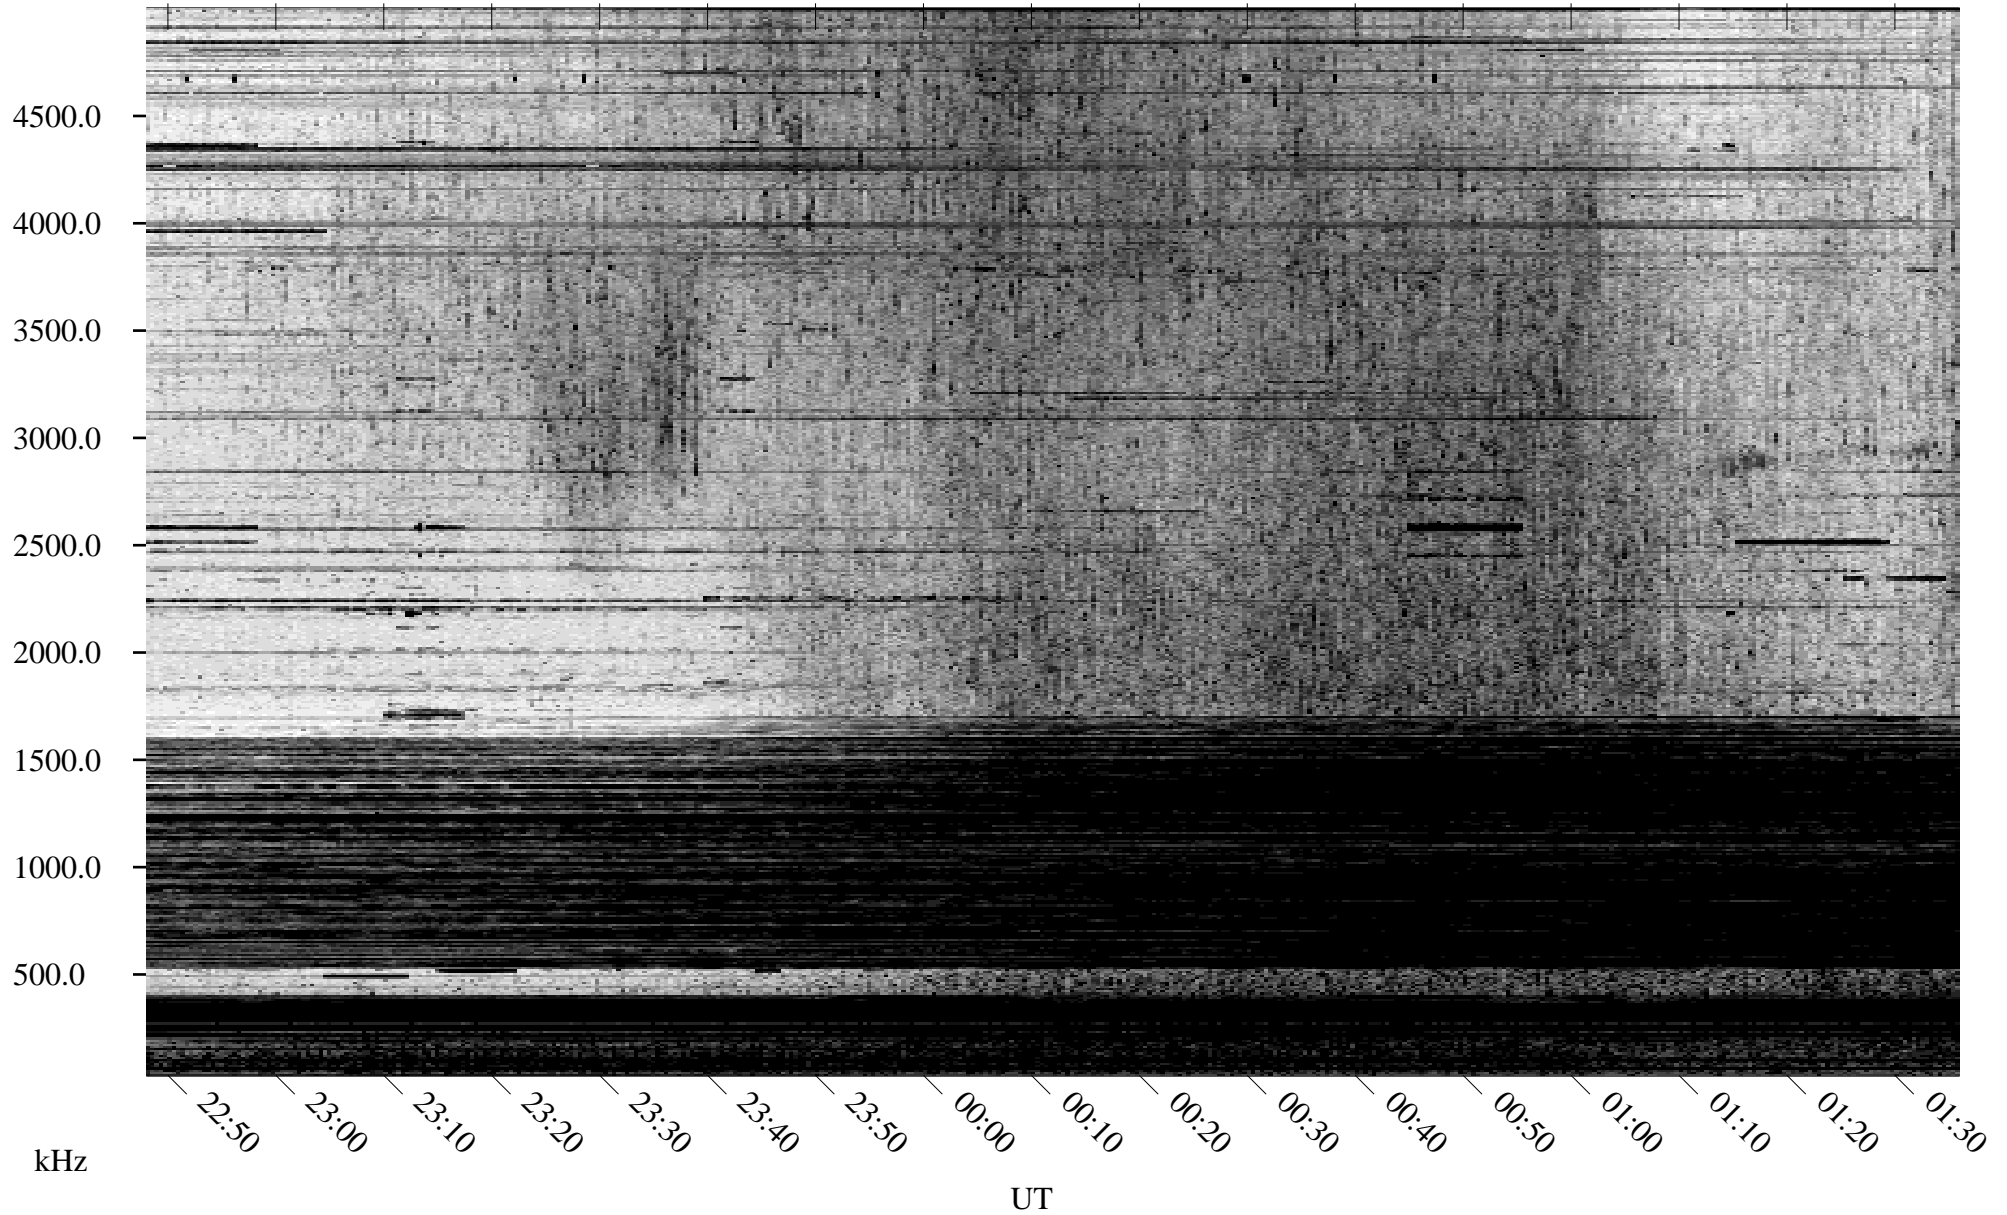

10/29/2004 Churchill, Manitoba

Linear Scale Black = 161 White = 15

ch04303l.r00m max_12

Page 1

10/29/2004 Churchill, Manitoba

Linear Scale Black = 161 White = 15

ch04303l.r00m max_12

Page 2

10/30/2004 Churchill, Manitoba

Linear Scale Black = 161 White = 15

ch04303l.r00m max_12

Page 3

10/30/2004 Churchill, Manitoba

Linear Scale Black = 161 White = 15

ch04303l.r00m max_12

Page 4

10/30/2004 Churchill, Manitoba

Linear Scale Black = 161 White = 15

ch04303l.r00m max_12

Page 5

10/30/2004 Churchill, Manitoba

Linear Scale Black = 161 White = 15

ch04303l.r00m max_12

Page 6

10/30/2004 Churchill, Manitoba

Linear Scale Black = 161 White = 15

ch04303l.r00m max_12

Page 7

10/30/2004 Churchill, Manitoba

Linear Scale Black = 161 White = 15

ch04303l.r00m max_12

Page 8