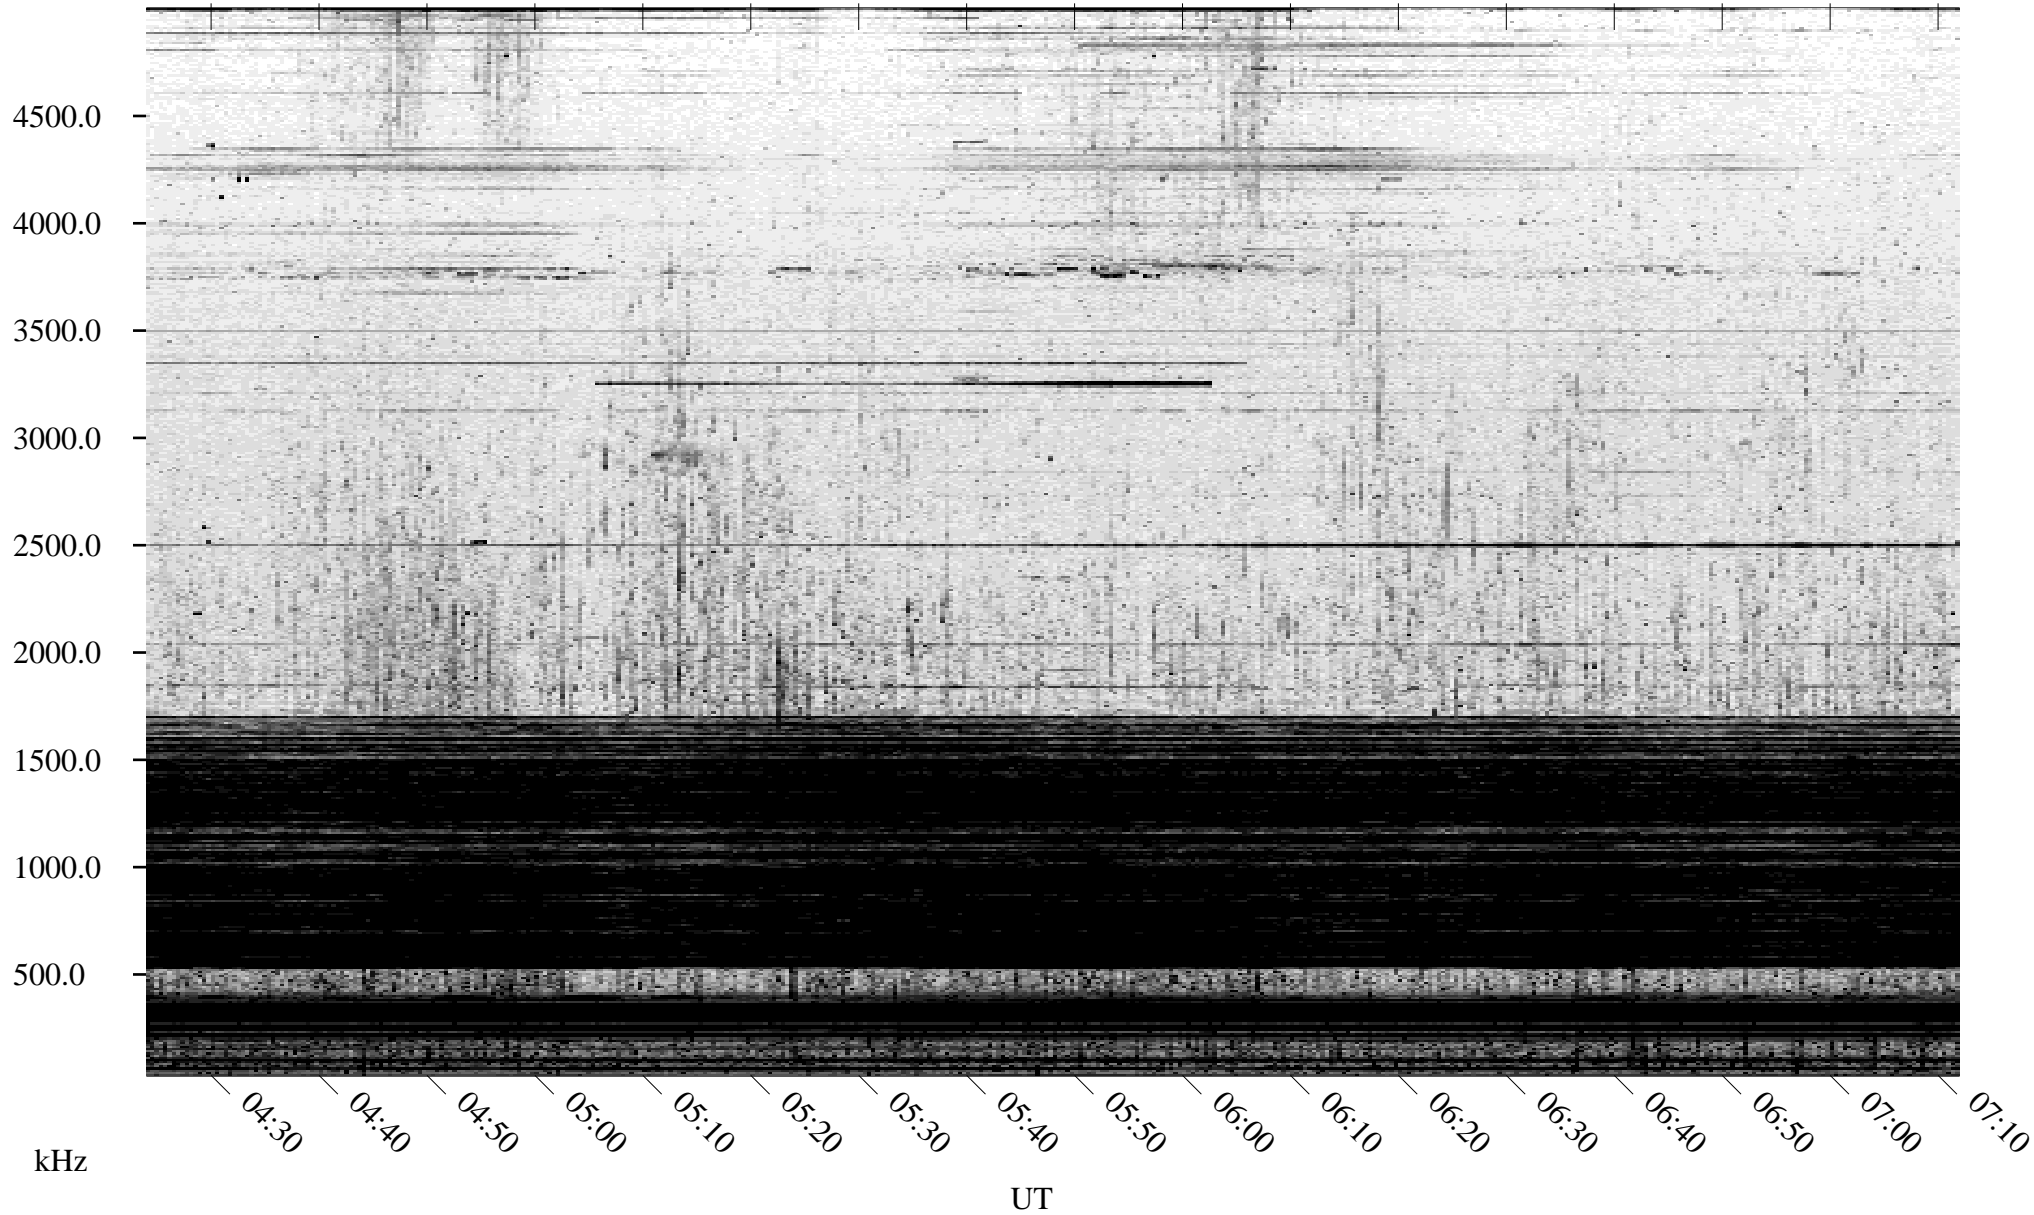

10/29/2004 Churchill, Manitoba

Linear Scale Black = 161 White = 15

ch04303l.r00m max_12

Page 1

10/29/2004 Churchill, Manitoba

Linear Scale Black = 161 White = 15

ch04303l.r00m max_12

Page 2

10/30/2004 Churchill, Manitoba

Linear Scale Black = 161 White = 15

ch04303l.r00m max_12

Page 3

10/30/2004 Churchill, Manitoba

Linear Scale Black = 161 White = 15

ch04303l.r00m max_12

Page 4

10/30/2004 Churchill, Manitoba

Linear Scale Black = 161 White = 15

ch04303l.r00m max_12

Page 5

10/30/2004 Churchill, Manitoba

Linear Scale Black = 161 White = 15

ch04303l.r00m max_12

Page 6

10/30/2004 Churchill, Manitoba

Linear Scale Black = 161 White = 15

ch04303l.r00m max_12

Page 7

10/30/2004 Churchill, Manitoba

Linear Scale Black = 161 White = 15

ch04303l.r00m max_12

Page 8