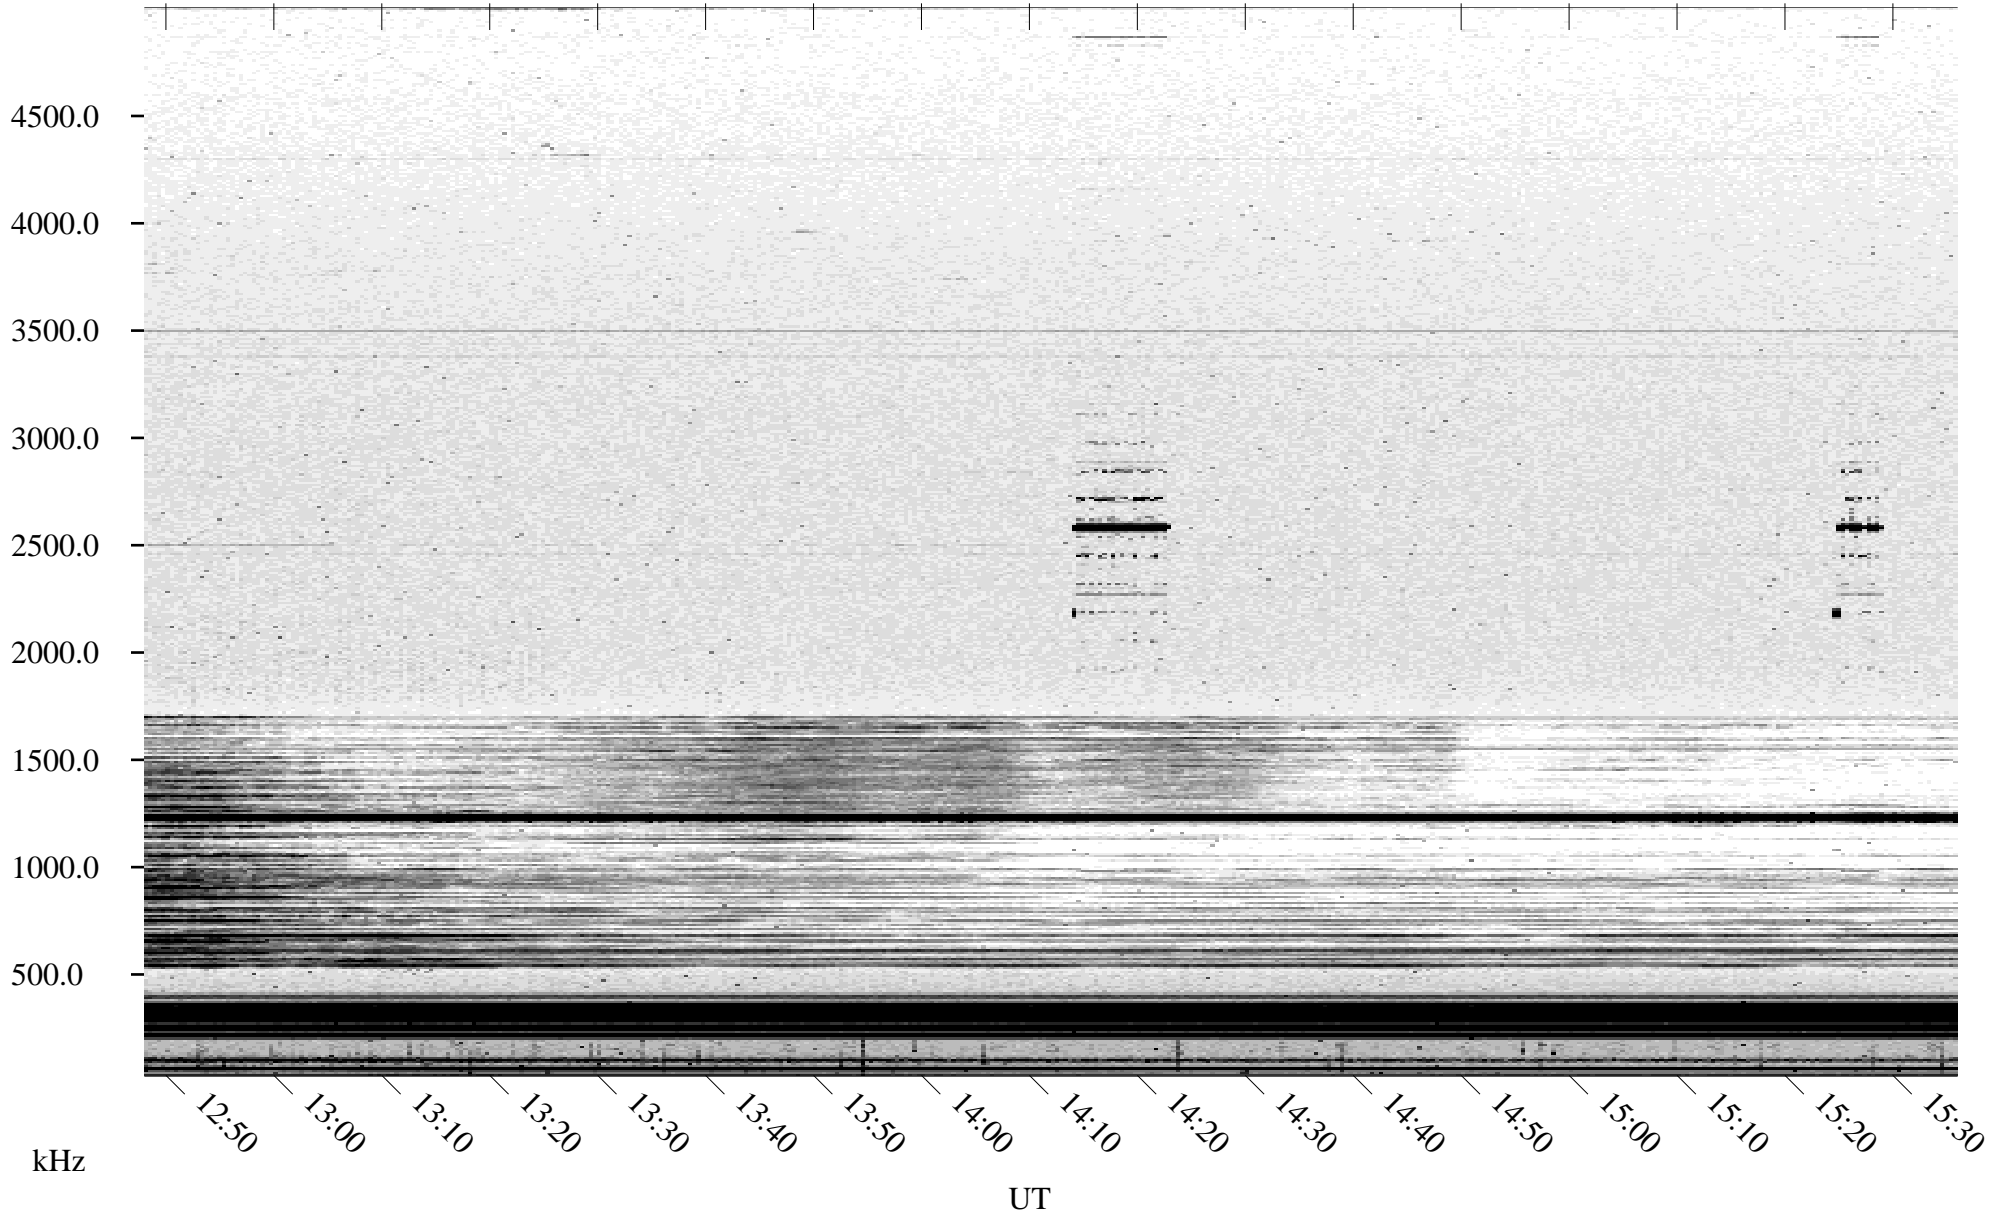

10/29/2004 Churchill, Manitoba

Linear Scale Black = 161 White = 15

ch04303l.r00m max_12

Page 1

10/29/2004 Churchill, Manitoba

Linear Scale Black = 161 White = 15

ch04303l.r00m max_12

Page 2

10/30/2004 Churchill, Manitoba

Linear Scale Black = 161 White = 15

ch04303l.r00m max_12

Page 3

10/30/2004 Churchill, Manitoba

Linear Scale Black = 161 White = 15

ch04303l.r00m max_12

Page 4

10/30/2004 Churchill, Manitoba

Linear Scale Black = 161 White = 15

ch04303l.r00m max_12

Page 5

10/30/2004 Churchill, Manitoba

Linear Scale Black = 161 White = 15

ch04303l.r00m max_12

Page 6

10/30/2004 Churchill, Manitoba

Linear Scale Black = 161 White = 15

ch04303l.r00m max_12

Page 7

10/30/2004 Churchill, Manitoba

Linear Scale Black = 161 White = 15

ch04303l.r00m max_12

Page 8