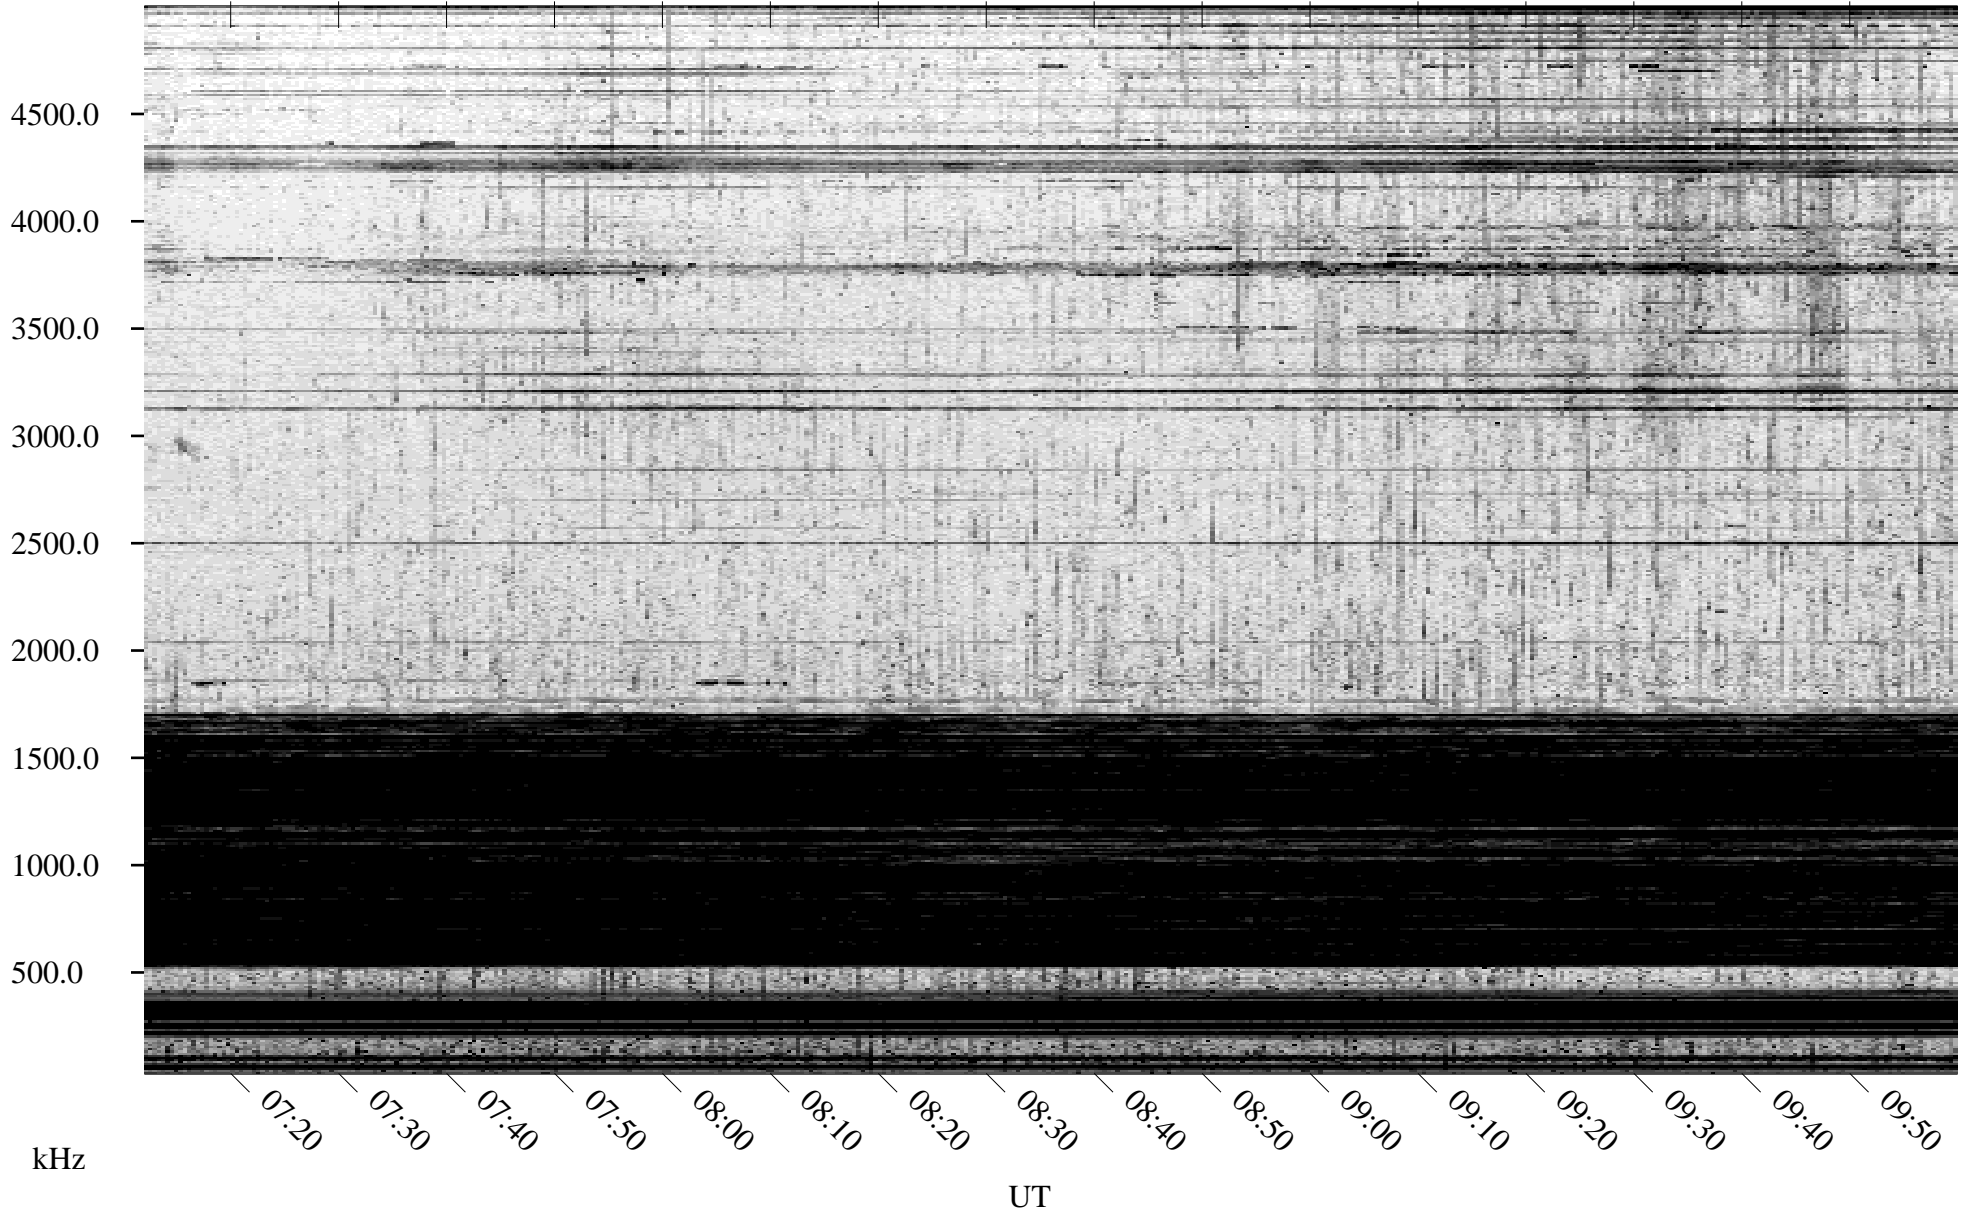

10/30/2004 Churchill, Manitoba

Linear Scale Black = 161 White = 15

ch04304l.r00m max_12

Page 1

10/30/2004 Churchill, Manitoba

Linear Scale Black = 161 White = 15

ch04304l.r00m max_12

Page 2

10/31/2004 Churchill, Manitoba

Linear Scale Black = 161 White = 15

ch04304l.r00m max_12

Page 3

10/31/2004 Churchill, Manitoba

Linear Scale Black = 161 White = 15

ch04304l.r00m max_12

Page 4

10/31/2004 Churchill, Manitoba

Linear Scale Black = 161 White = 15

ch04304l.r00m max_12

Page 5

10/31/2004 Churchill, Manitoba

Linear Scale Black = 161 White = 15

ch04304l.r00m max_12

Page 6

10/31/2004 Churchill, Manitoba

Linear Scale Black = 161 White = 15

ch04304l.r00m max_12

Page 7

10/31/2004 Churchill, Manitoba

Linear Scale Black = 161 White = 15

ch04304l.r00m max_12