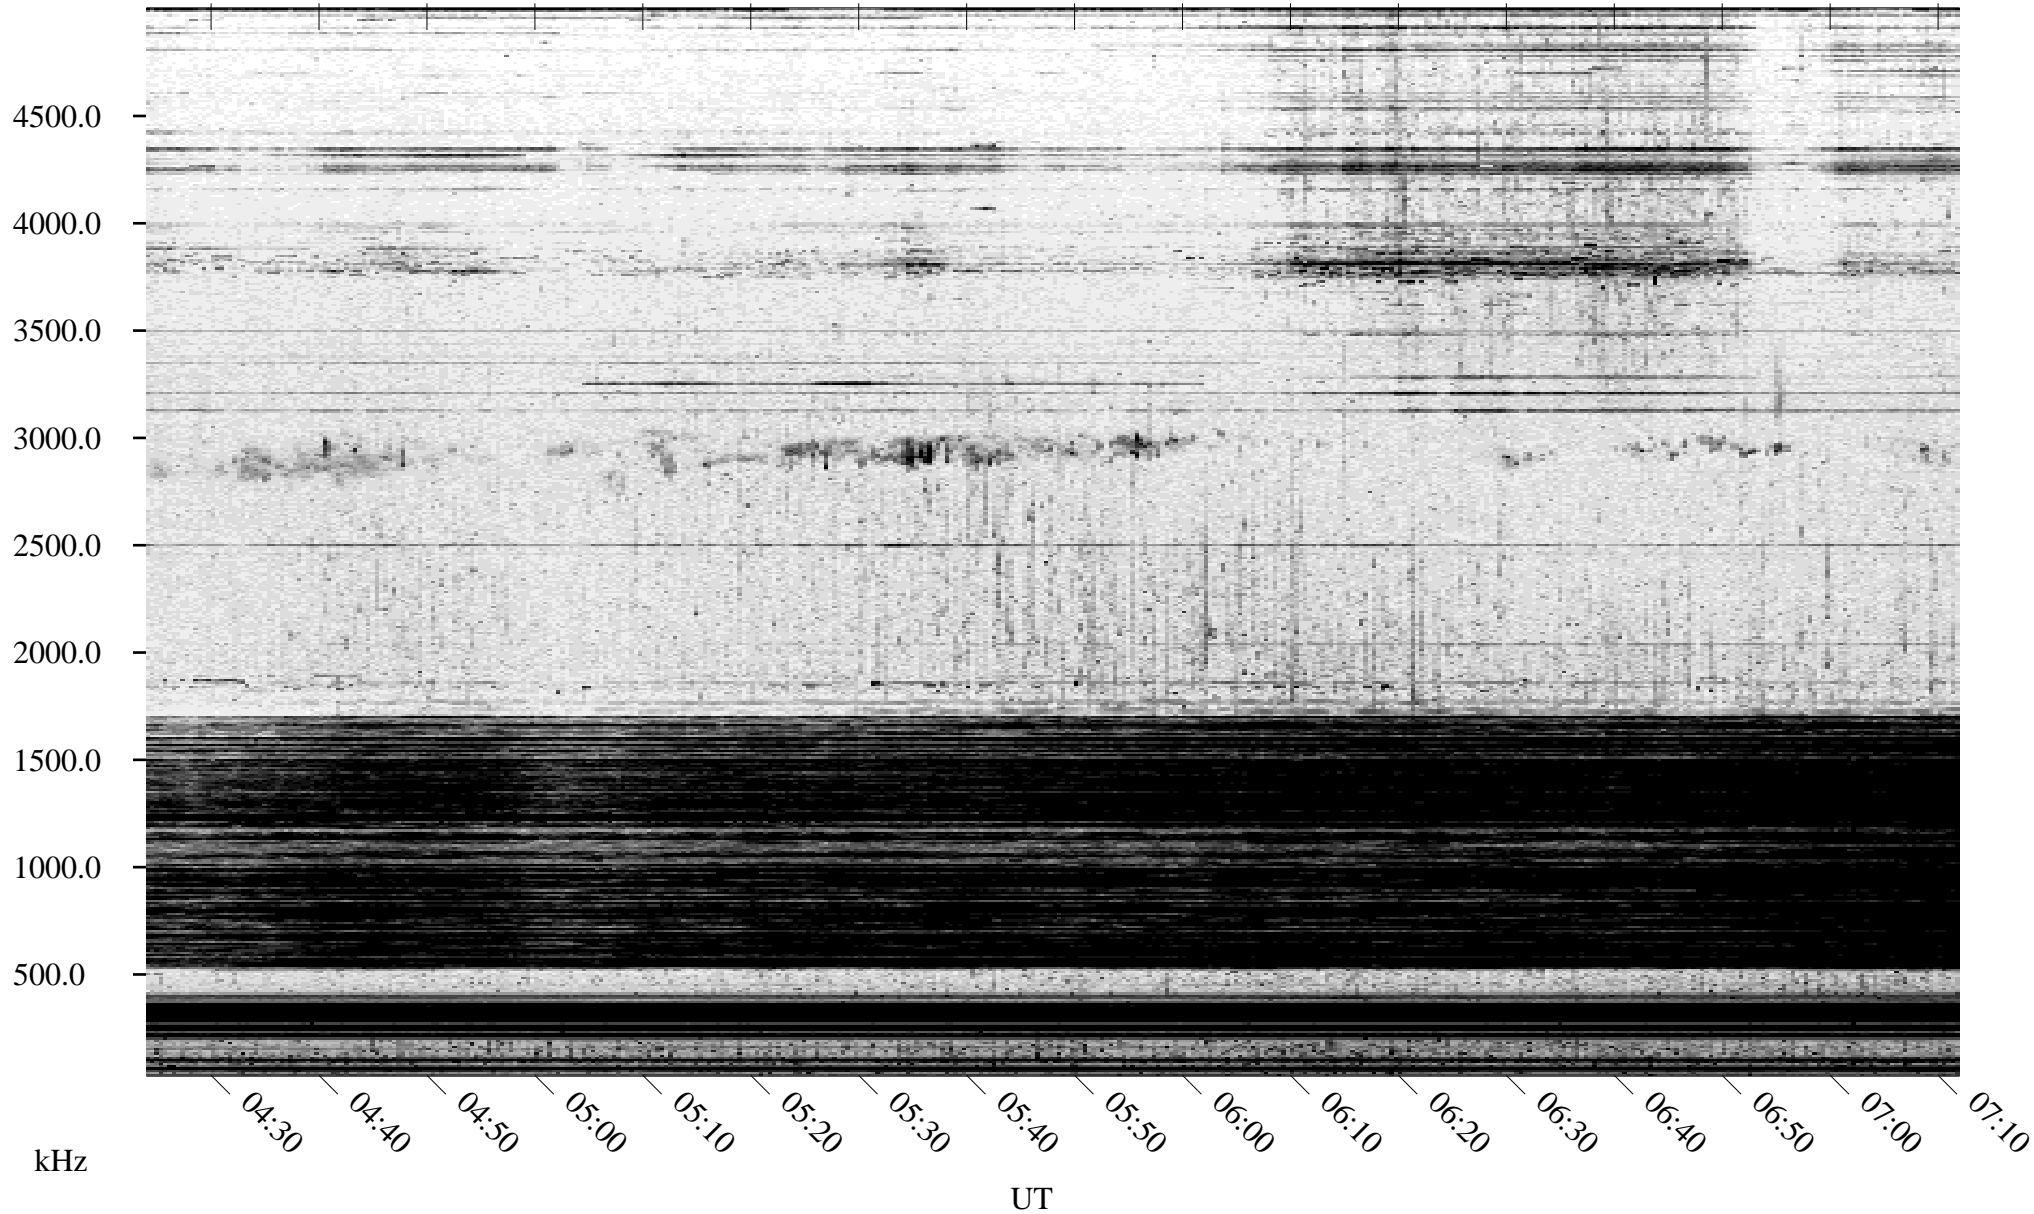

10/30/2004 Churchill, Manitoba

Linear Scale Black = 161 White = 15

ch04304l.r00m max_12

Page 1

10/30/2004 Churchill, Manitoba

Linear Scale Black = 161 White = 15

ch04304l.r00m max_12

Page 2

10/31/2004 Churchill, Manitoba

Linear Scale Black = 161 White = 15

ch04304l.r00m max_12

Page 3

10/31/2004 Churchill, Manitoba

Linear Scale Black = 161 White = 15

ch04304l.r00m max_12

Page 4

10/31/2004 Churchill, Manitoba

Linear Scale Black = 161 White = 15

ch04304l.r00m max_12

Page 5

10/31/2004 Churchill, Manitoba

Linear Scale Black = 161 White = 15

ch04304l.r00m max_12

Page 6

10/31/2004 Churchill, Manitoba

Linear Scale Black = 161 White = 15

ch04304l.r00m max_12

Page 7

10/31/2004 Churchill, Manitoba

Linear Scale Black = 161 White = 15

ch04304l.r00m max_12