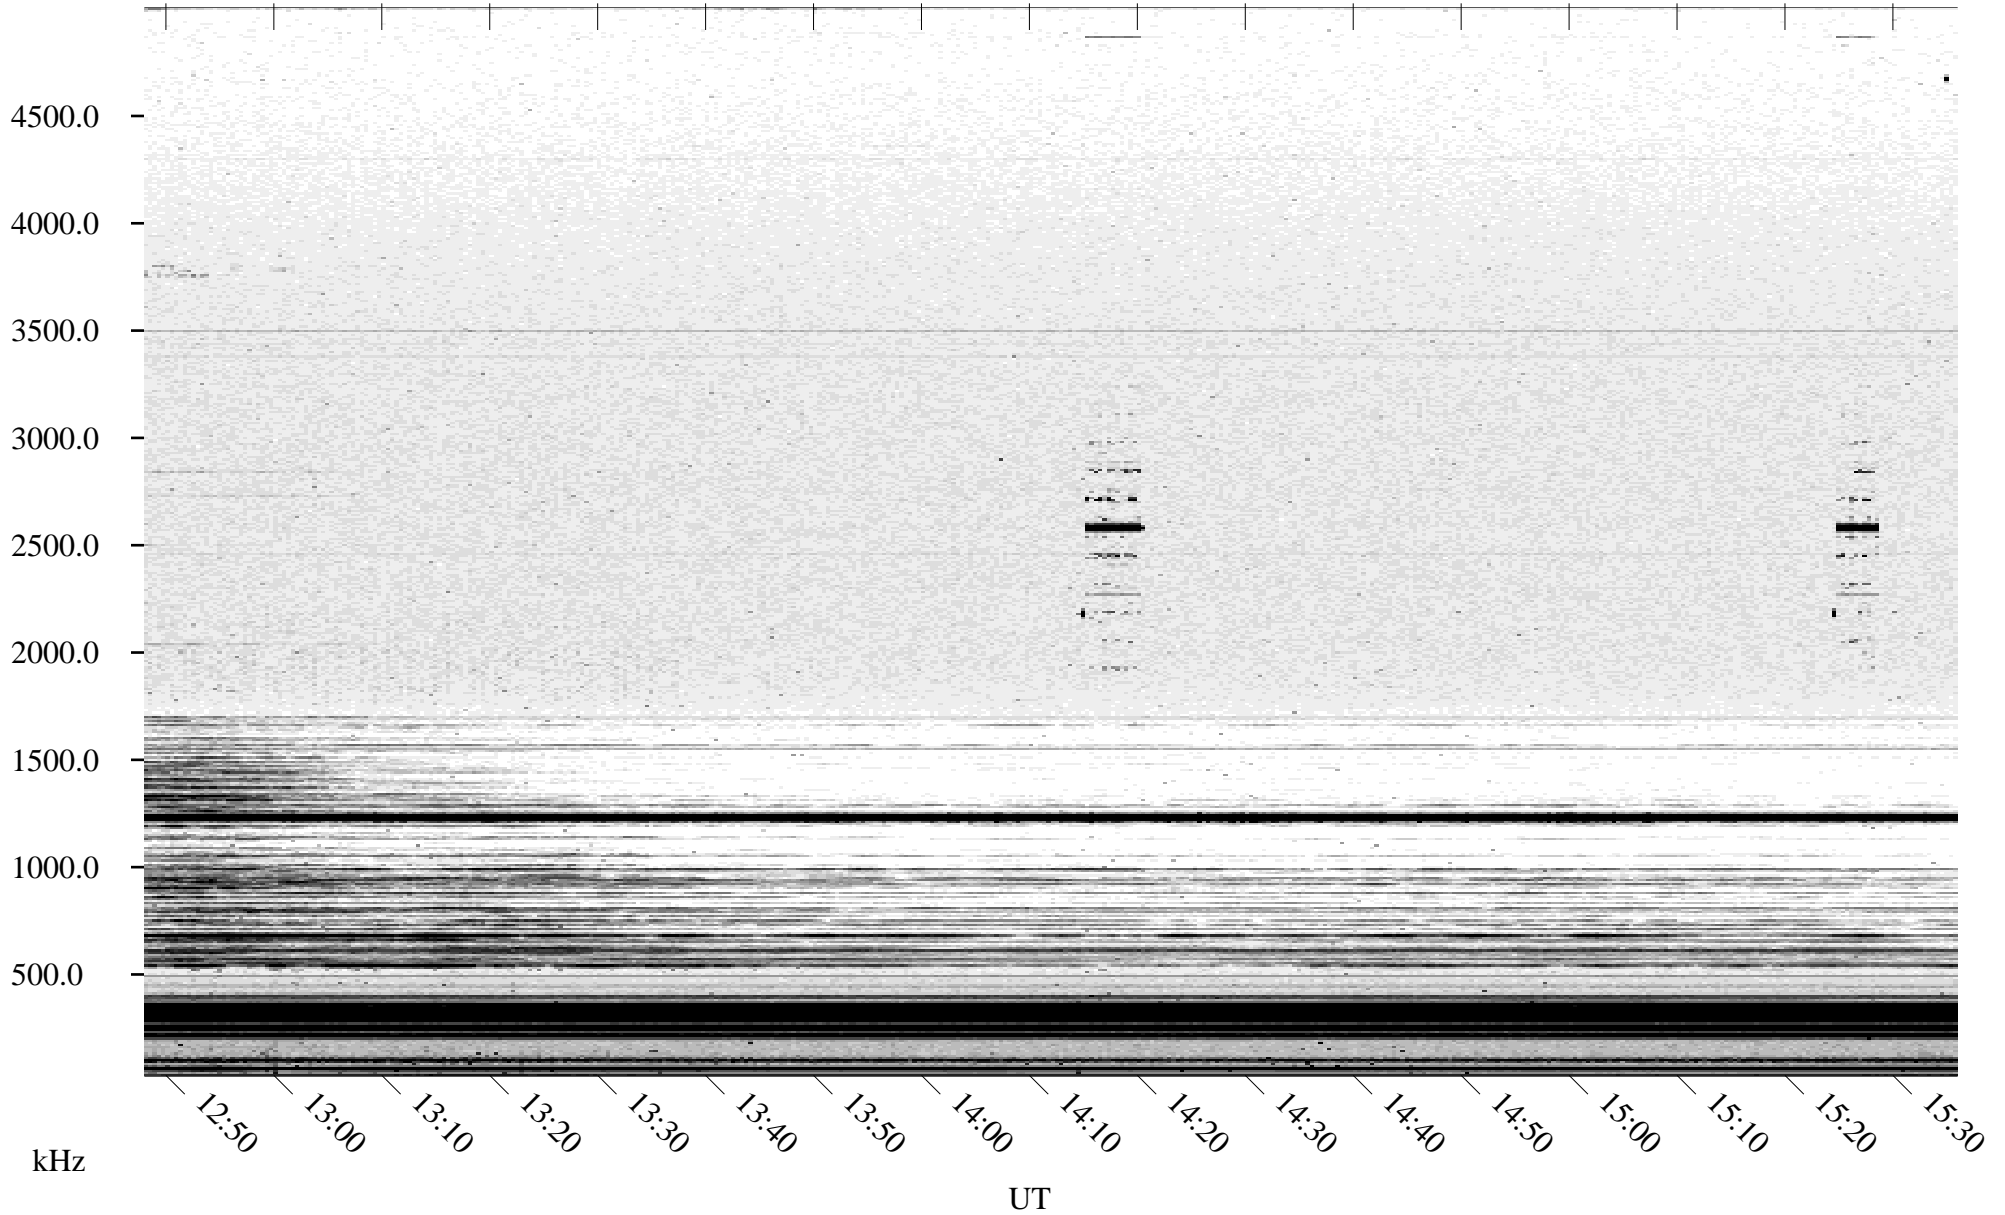

10/30/2004 Churchill, Manitoba

Linear Scale Black = 161 White = 15

ch04304l.r00m max_12

Page 1

10/30/2004 Churchill, Manitoba

Linear Scale Black = 161 White = 15

ch04304l.r00m max_12

Page 2

10/31/2004 Churchill, Manitoba

Linear Scale Black = 161 White = 15

ch04304l.r00m max_12

Page 3

10/31/2004 Churchill, Manitoba

Linear Scale Black = 161 White = 15

ch04304l.r00m max_12

Page 4

10/31/2004 Churchill, Manitoba

Linear Scale Black = 161 White = 15

ch04304l.r00m max_12

Page 5

10/31/2004 Churchill, Manitoba

Linear Scale Black = 161 White = 15

ch04304l.r00m max_12

Page 6

10/31/2004 Churchill, Manitoba

Linear Scale Black = 161 White = 15

ch04304l.r00m max_12

Page 7

10/31/2004 Churchill, Manitoba

Linear Scale Black = 161 White = 15

ch04304l.r00m max_12