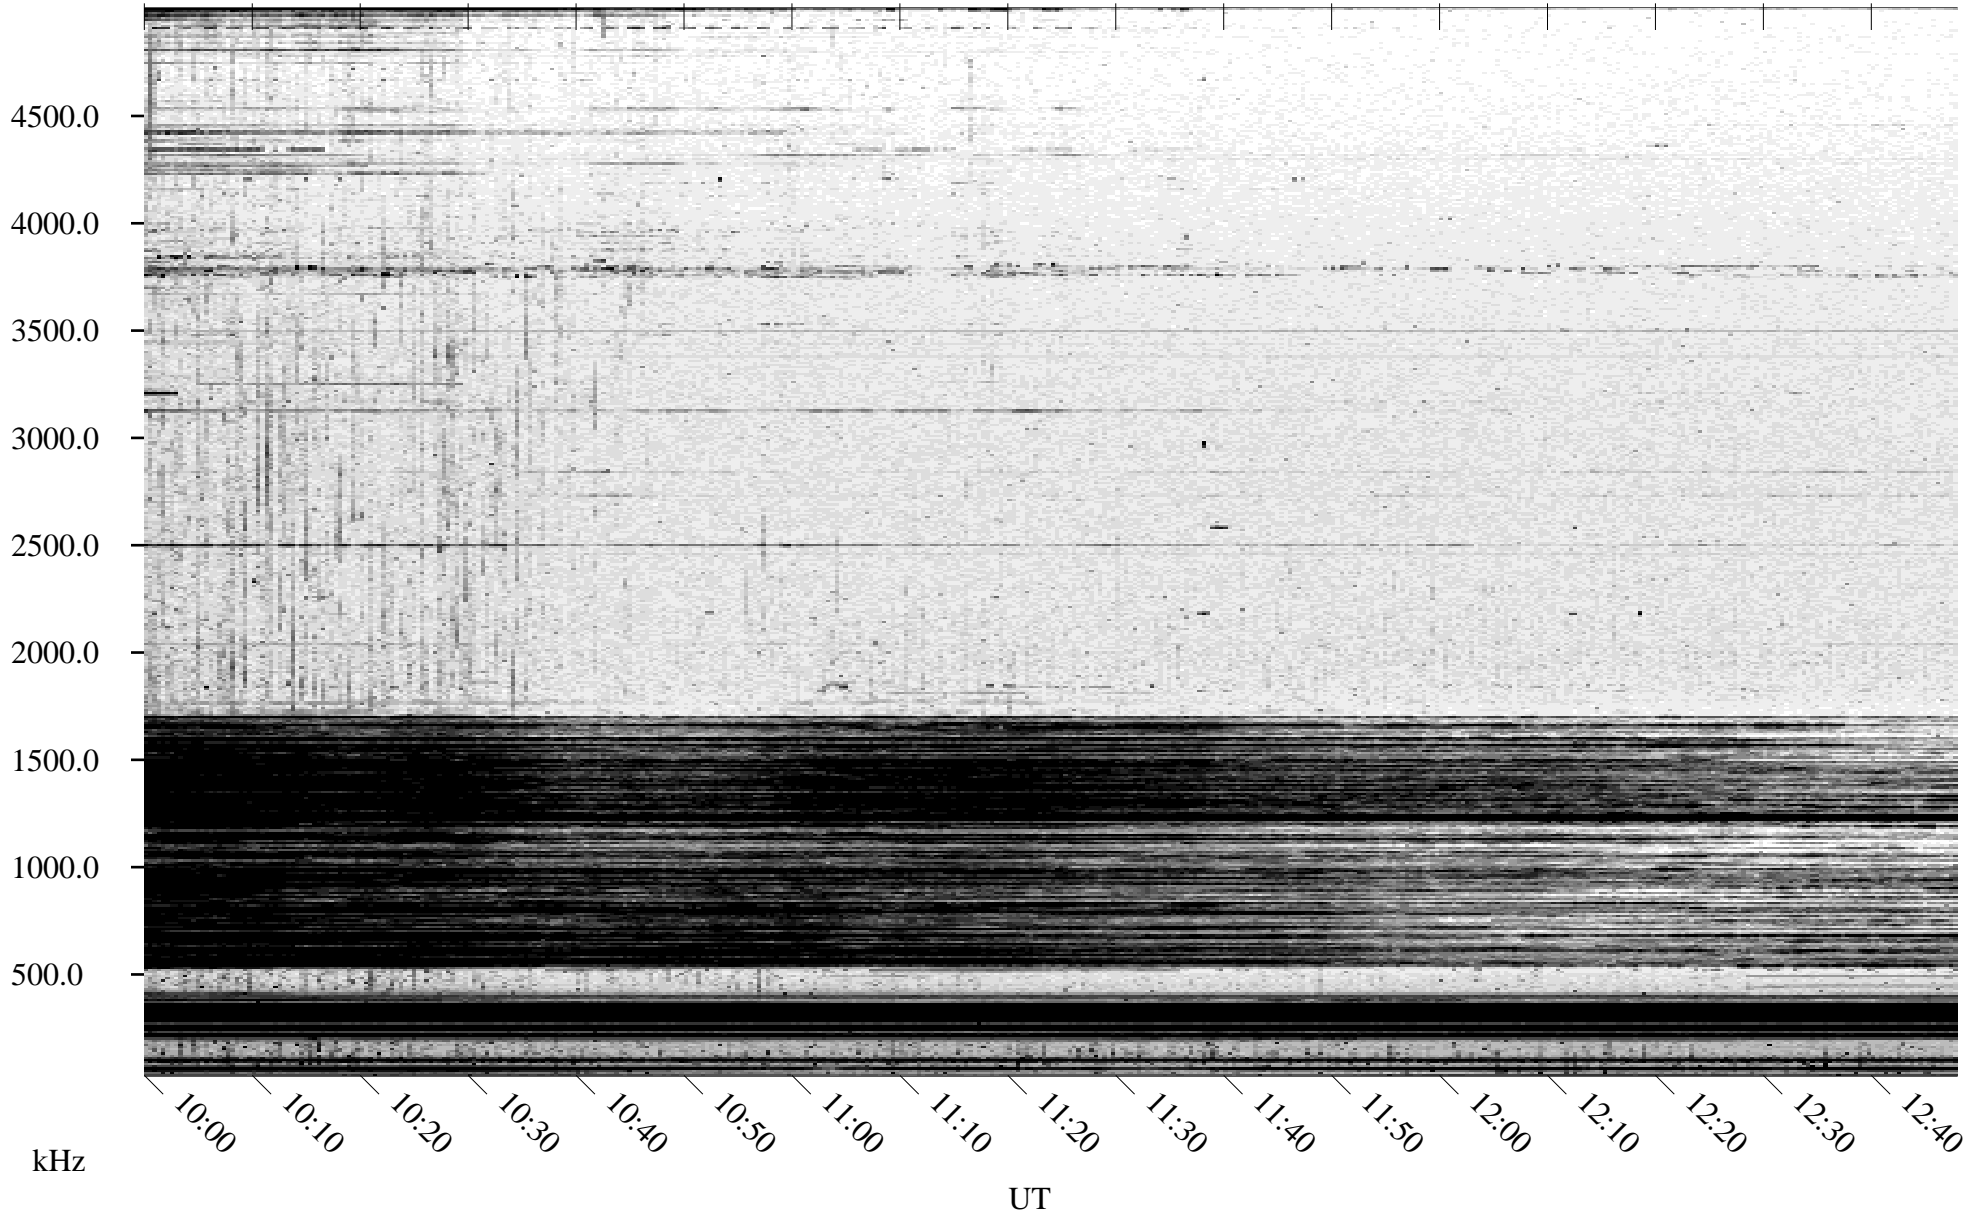

10/30/2004 Churchill, Manitoba

Linear Scale Black = 161 White = 15

ch04304l.r00m max_12

Page 1

10/30/2004 Churchill, Manitoba

Linear Scale Black = 161 White = 15

ch04304l.r00m max_12

Page 2

10/31/2004 Churchill, Manitoba

Linear Scale Black = 161 White = 15

ch04304l.r00m max_12

Page 3

10/31/2004 Churchill, Manitoba

Linear Scale Black = 161 White = 15

ch04304l.r00m max_12

Page 4

10/31/2004 Churchill, Manitoba

Linear Scale Black = 161 White = 15

ch04304l.r00m max_12

Page 5

10/31/2004 Churchill, Manitoba

Linear Scale Black = 161 White = 15

ch04304l.r00m max_12

Page 6

10/31/2004 Churchill, Manitoba

Linear Scale Black = 161 White = 15

ch04304l.r00m max_12

Page 7

10/31/2004 Churchill, Manitoba

Linear Scale Black = 161 White = 15

ch04304l.r00m max_12