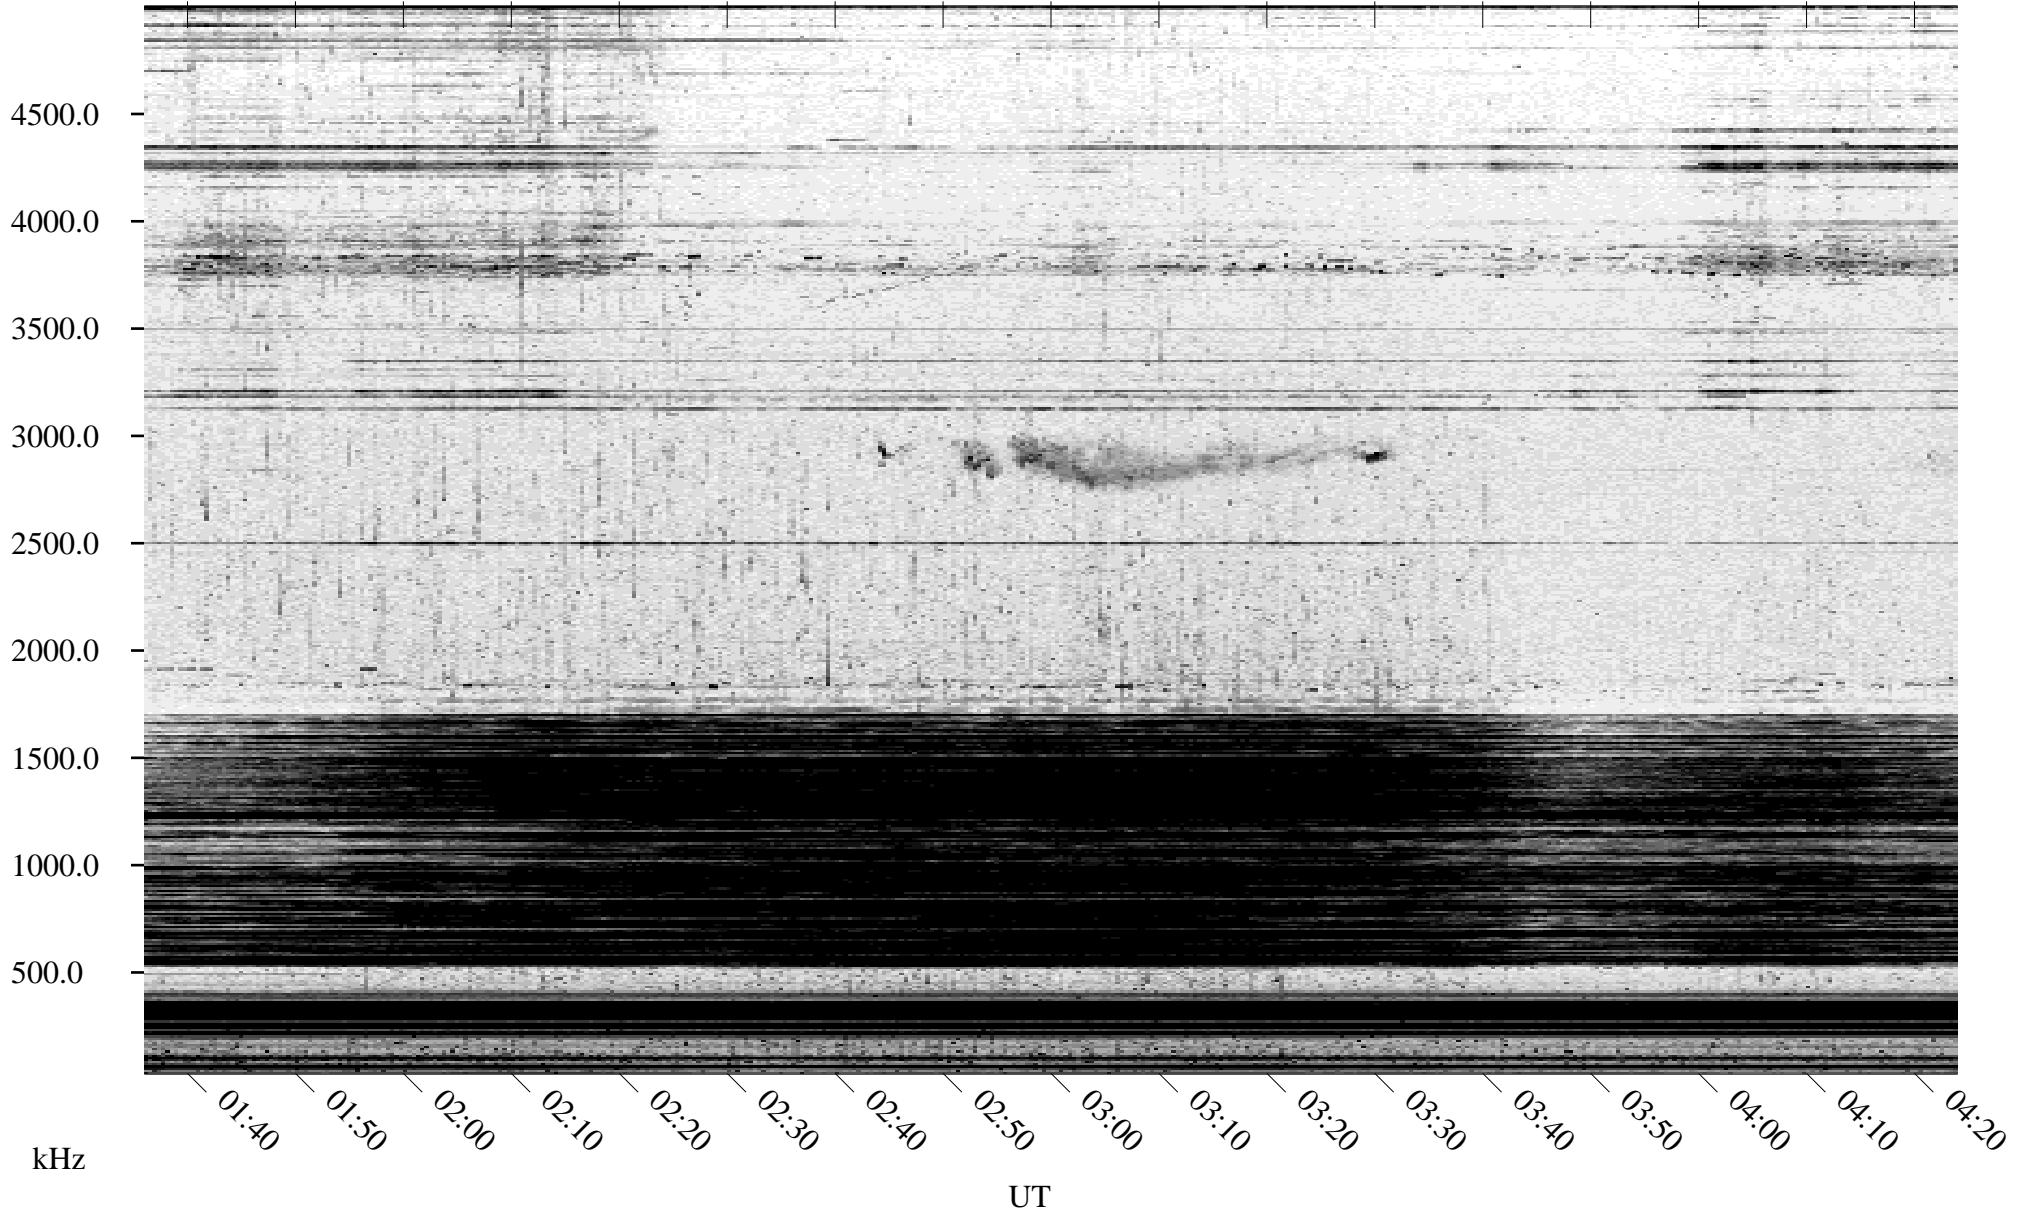

10/30/2004 Churchill, Manitoba

Linear Scale Black = 161 White = 15

ch04304l.r00m max_12

Page 1

10/30/2004 Churchill, Manitoba

Linear Scale Black = 161 White = 15

ch04304l.r00m max_12

Page 2

10/31/2004 Churchill, Manitoba

Linear Scale Black = 161 White = 15

ch04304l.r00m max_12

Page 3

10/31/2004 Churchill, Manitoba

Linear Scale Black = 161 White = 15

ch04304l.r00m max_12

Page 4

10/31/2004 Churchill, Manitoba

Linear Scale Black = 161 White = 15

ch04304l.r00m max_12

Page 5

10/31/2004 Churchill, Manitoba

Linear Scale Black = 161 White = 15

ch04304l.r00m max_12

Page 6

10/31/2004 Churchill, Manitoba

Linear Scale Black = 161 White = 15

ch04304l.r00m max_12

Page 7

10/31/2004 Churchill, Manitoba

Linear Scale Black = 161 White = 15

ch04304l.r00m max_12