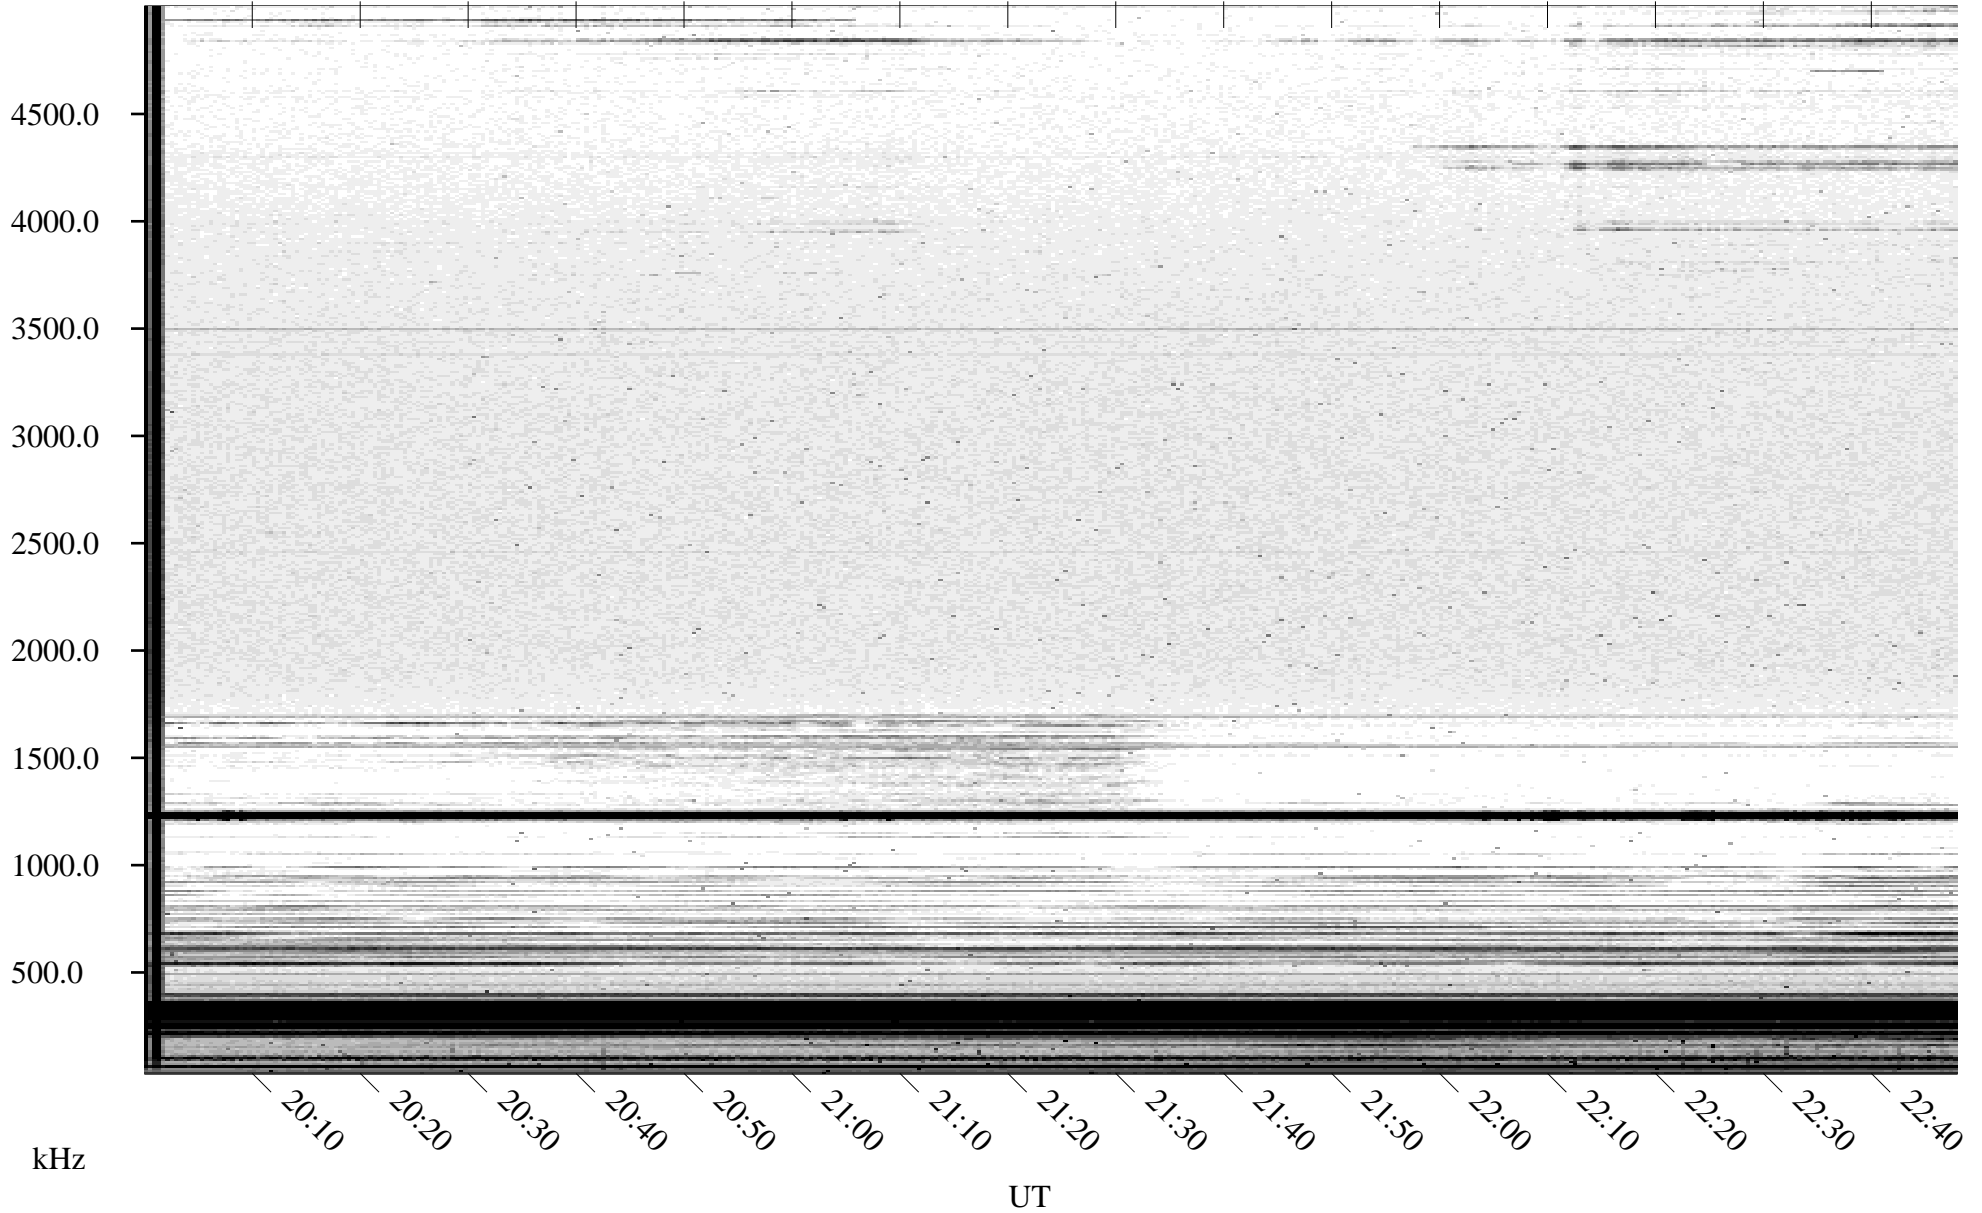

10/30/2004 Churchill, Manitoba

Linear Scale Black = 161 White = 15

ch04304l.r00m max_12

Page 1

10/30/2004 Churchill, Manitoba

Linear Scale Black = 161 White = 15

ch04304l.r00m max_12

Page 2

10/31/2004 Churchill, Manitoba

Linear Scale Black = 161 White = 15

ch04304l.r00m max_12

Page 3

10/31/2004 Churchill, Manitoba

Linear Scale Black = 161 White = 15

ch04304l.r00m max_12

Page 4

10/31/2004 Churchill, Manitoba

Linear Scale Black = 161 White = 15

ch04304l.r00m max_12

Page 5

10/31/2004 Churchill, Manitoba

Linear Scale Black = 161 White = 15

ch04304l.r00m max_12

Page 6

10/31/2004 Churchill, Manitoba

Linear Scale Black = 161 White = 15

ch04304l.r00m max_12

Page 7

10/31/2004 Churchill, Manitoba

Linear Scale Black = 161 White = 15

ch04304l.r00m max_12