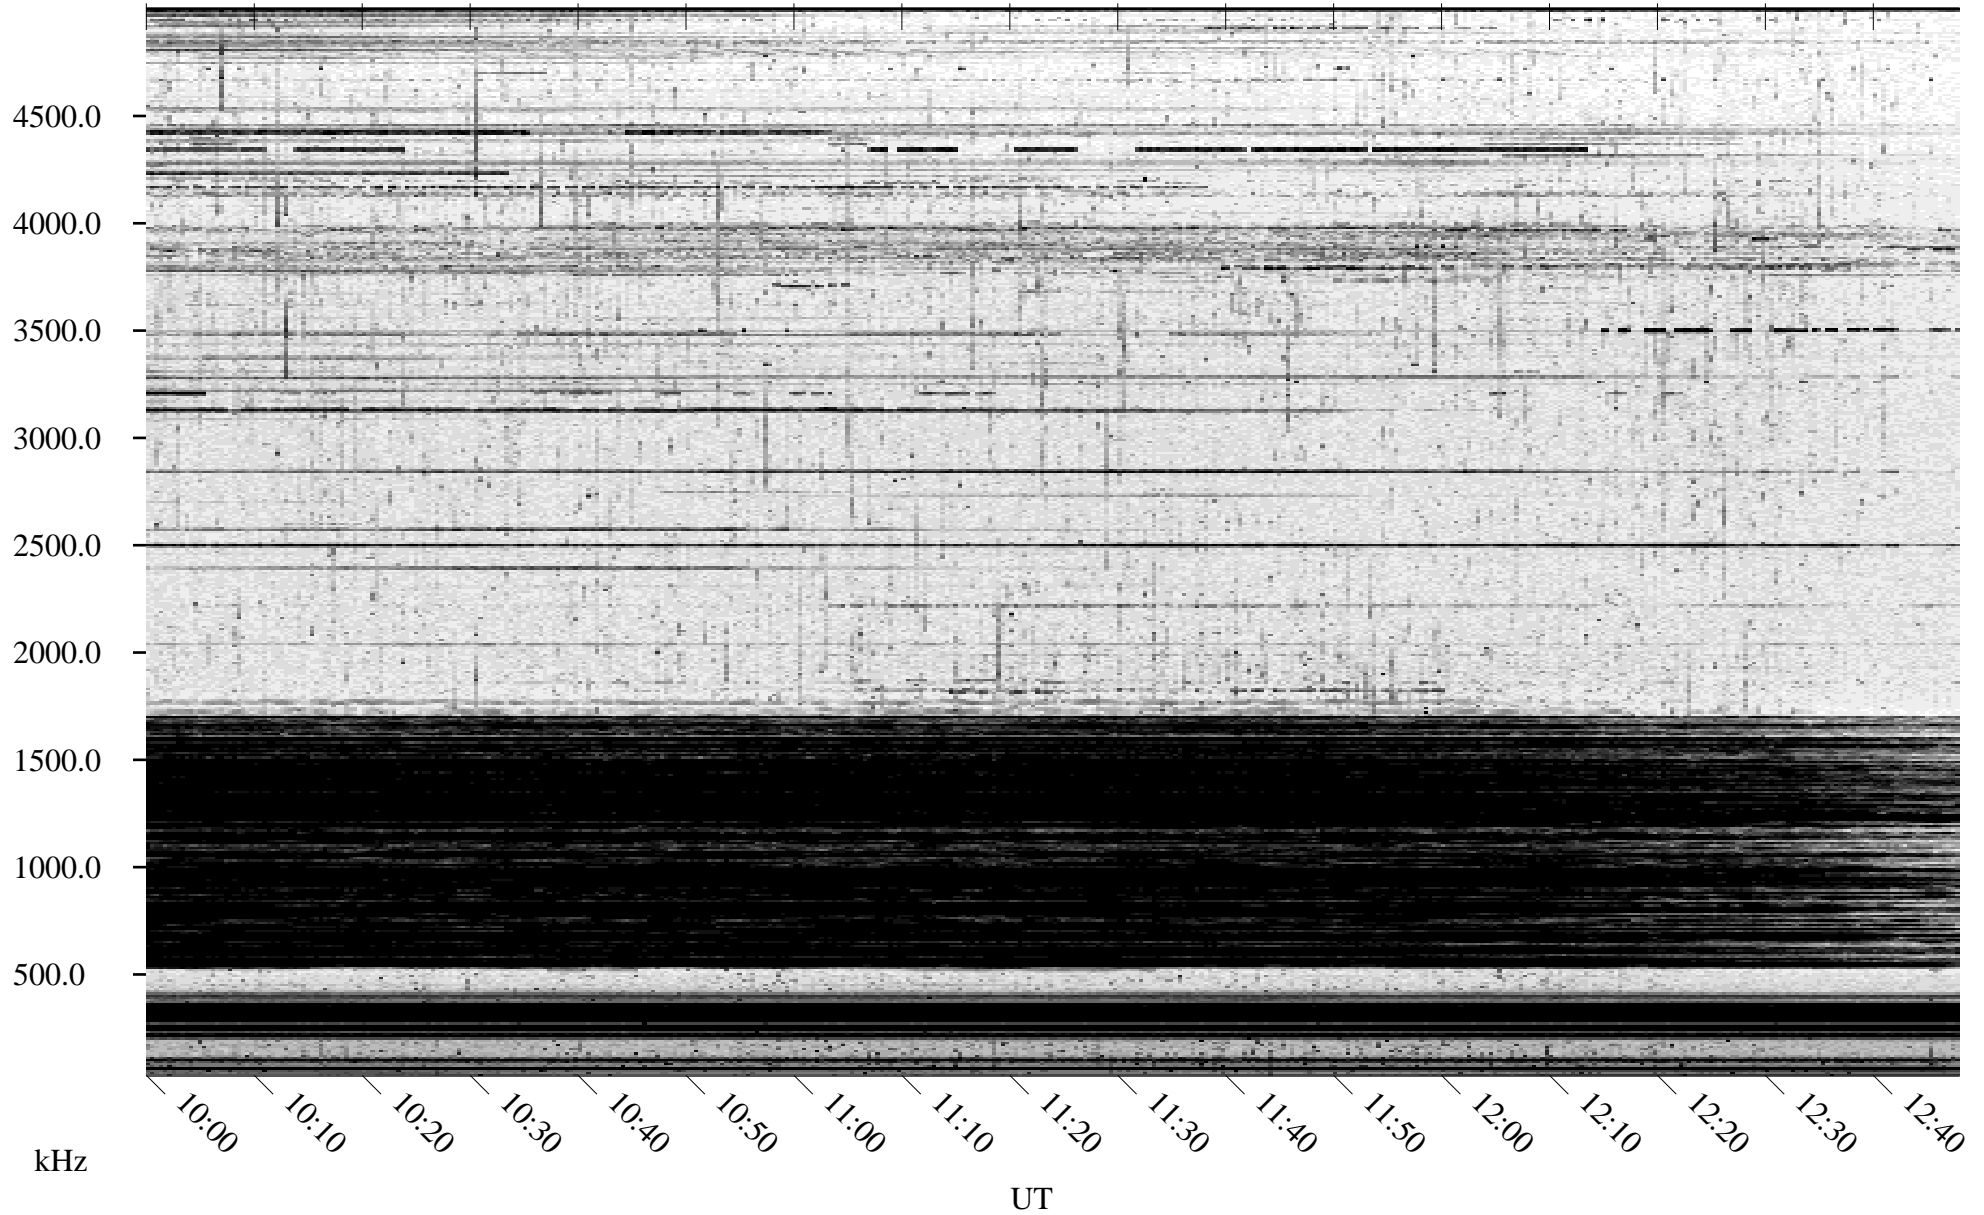

10/31/2004 Churchill, Manitoba

Linear Scale Black = 161 White = 15

ch043051.r00m max_12

Page 1

10/31/2004 Churchill, Manitoba

Linear Scale Black = 161 White = 15

ch043051.r00m max_12

Page 2

11/01/2004 Churchill, Manitoba

Linear Scale Black = 161 White = 15

ch043051.r00m max_12

Page 3

11/01/2004 Churchill, Manitoba

Linear Scale Black = 161 White = 15

ch04305l.r00m max_12

Page 4

11/01/2004 Churchill, Manitoba

Linear Scale Black = 161 White = 15

ch043051.r00m max_12

Page 5

11/01/2004 Churchill, Manitoba

Linear Scale Black = 161 White = 15

ch043051.r00m max_12

Page 6

11/01/2004 Churchill, Manitoba

Linear Scale Black = 161 White = 15

ch043051.r00m max_12

Page 7

11/01/2004 Churchill, Manitoba

Linear Scale Black = 161 White = 15

ch043051.r00m max_12

Page 8