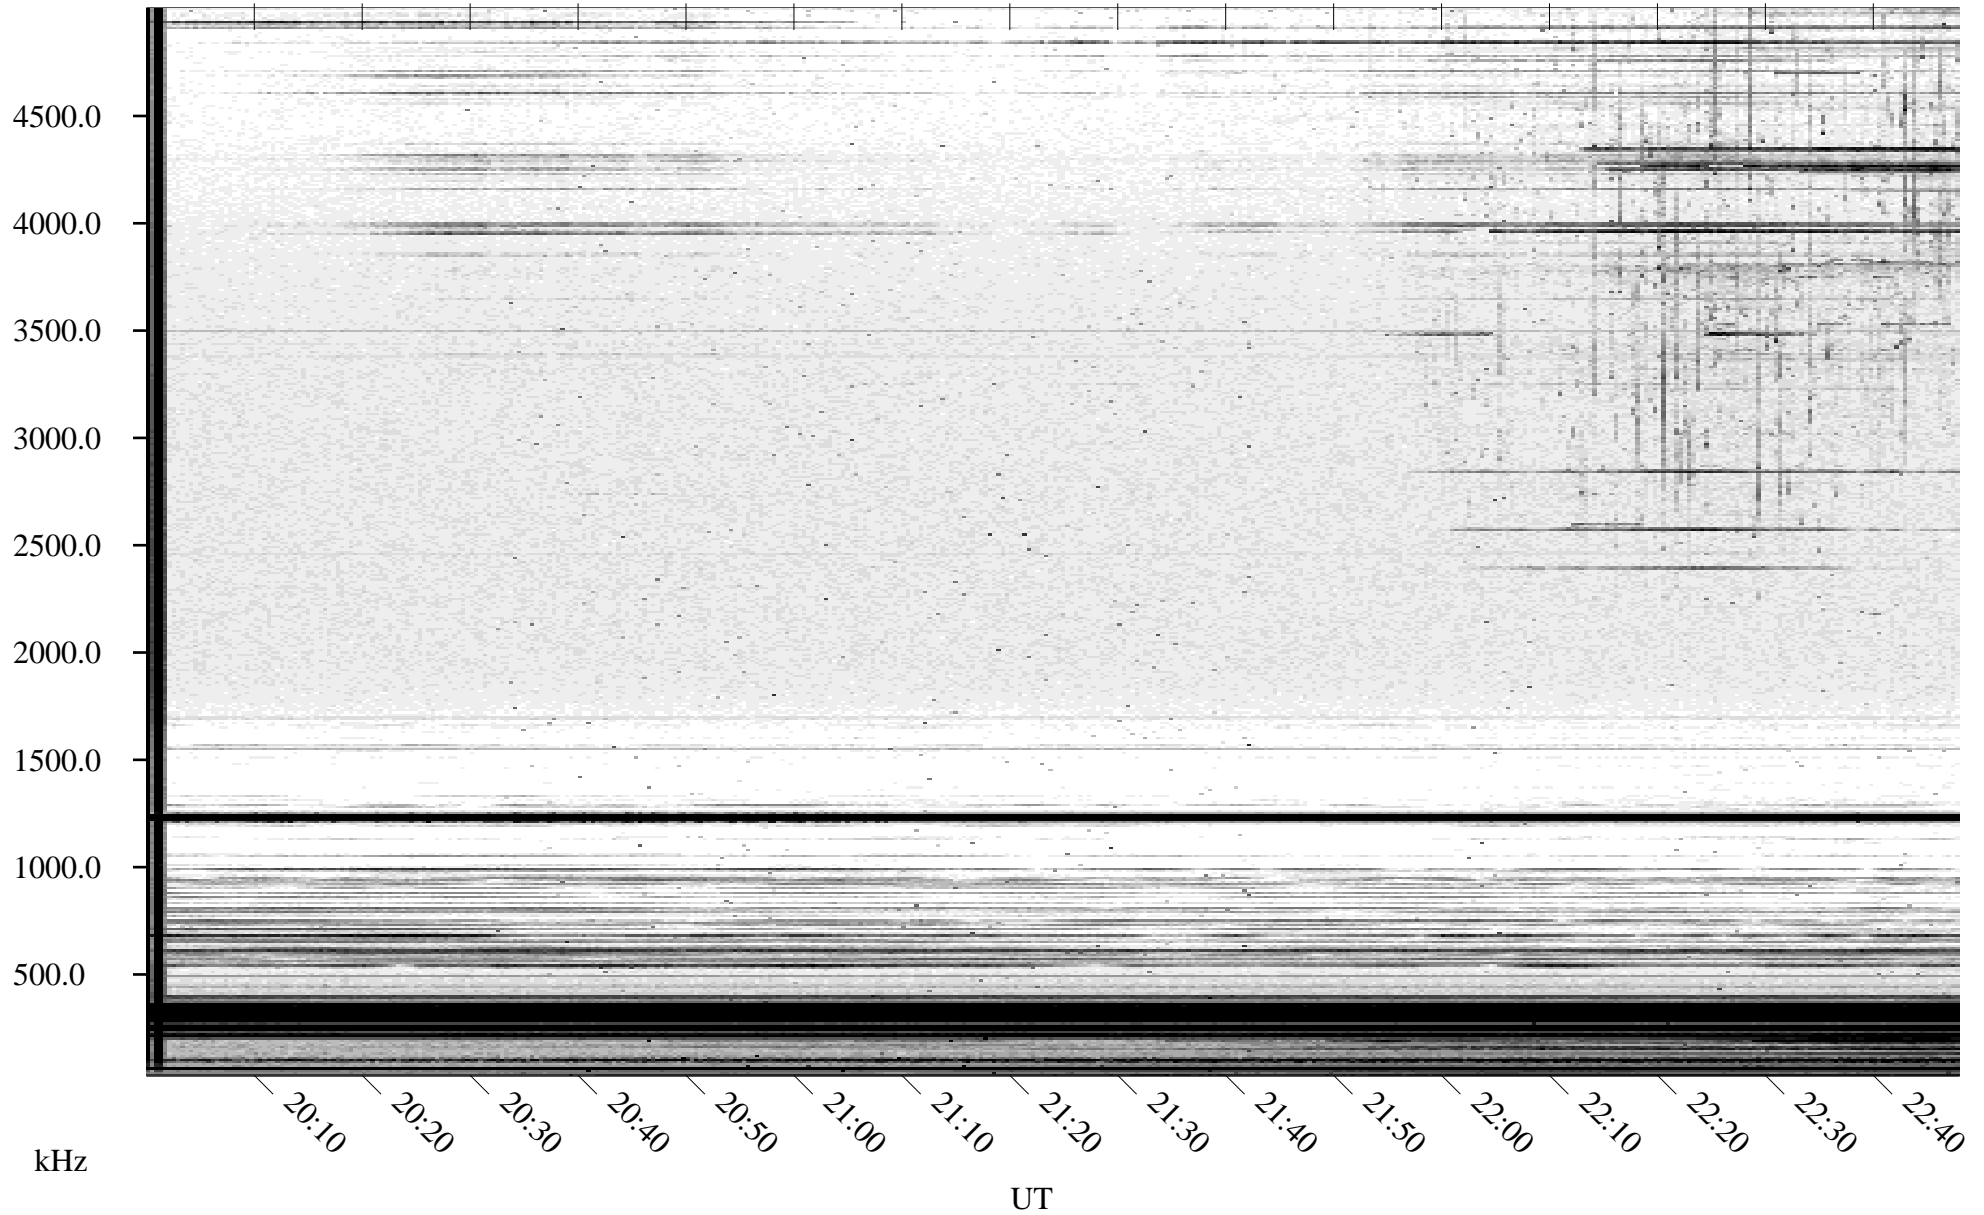

10/31/2004 Churchill, Manitoba

Linear Scale Black = 161 White = 15

ch043051.r00m max_12

Page 1

10/31/2004 Churchill, Manitoba

Linear Scale Black = 161 White = 15

ch043051.r00m max_12

Page 2

11/01/2004 Churchill, Manitoba

Linear Scale Black = 161 White = 15

ch043051.r00m max_12

Page 3

11/01/2004 Churchill, Manitoba

Linear Scale Black = 161 White = 15

ch04305l.r00m max_12

Page 4

11/01/2004 Churchill, Manitoba

Linear Scale Black = 161 White = 15

ch043051.r00m max_12

Page 5

11/01/2004 Churchill, Manitoba

Linear Scale Black = 161 White = 15

ch043051.r00m max_12

Page 6

11/01/2004 Churchill, Manitoba

Linear Scale Black = 161 White = 15

ch043051.r00m max_12

Page 7

11/01/2004 Churchill, Manitoba

Linear Scale Black = 161 White = 15

ch043051.r00m max_12

Page 8