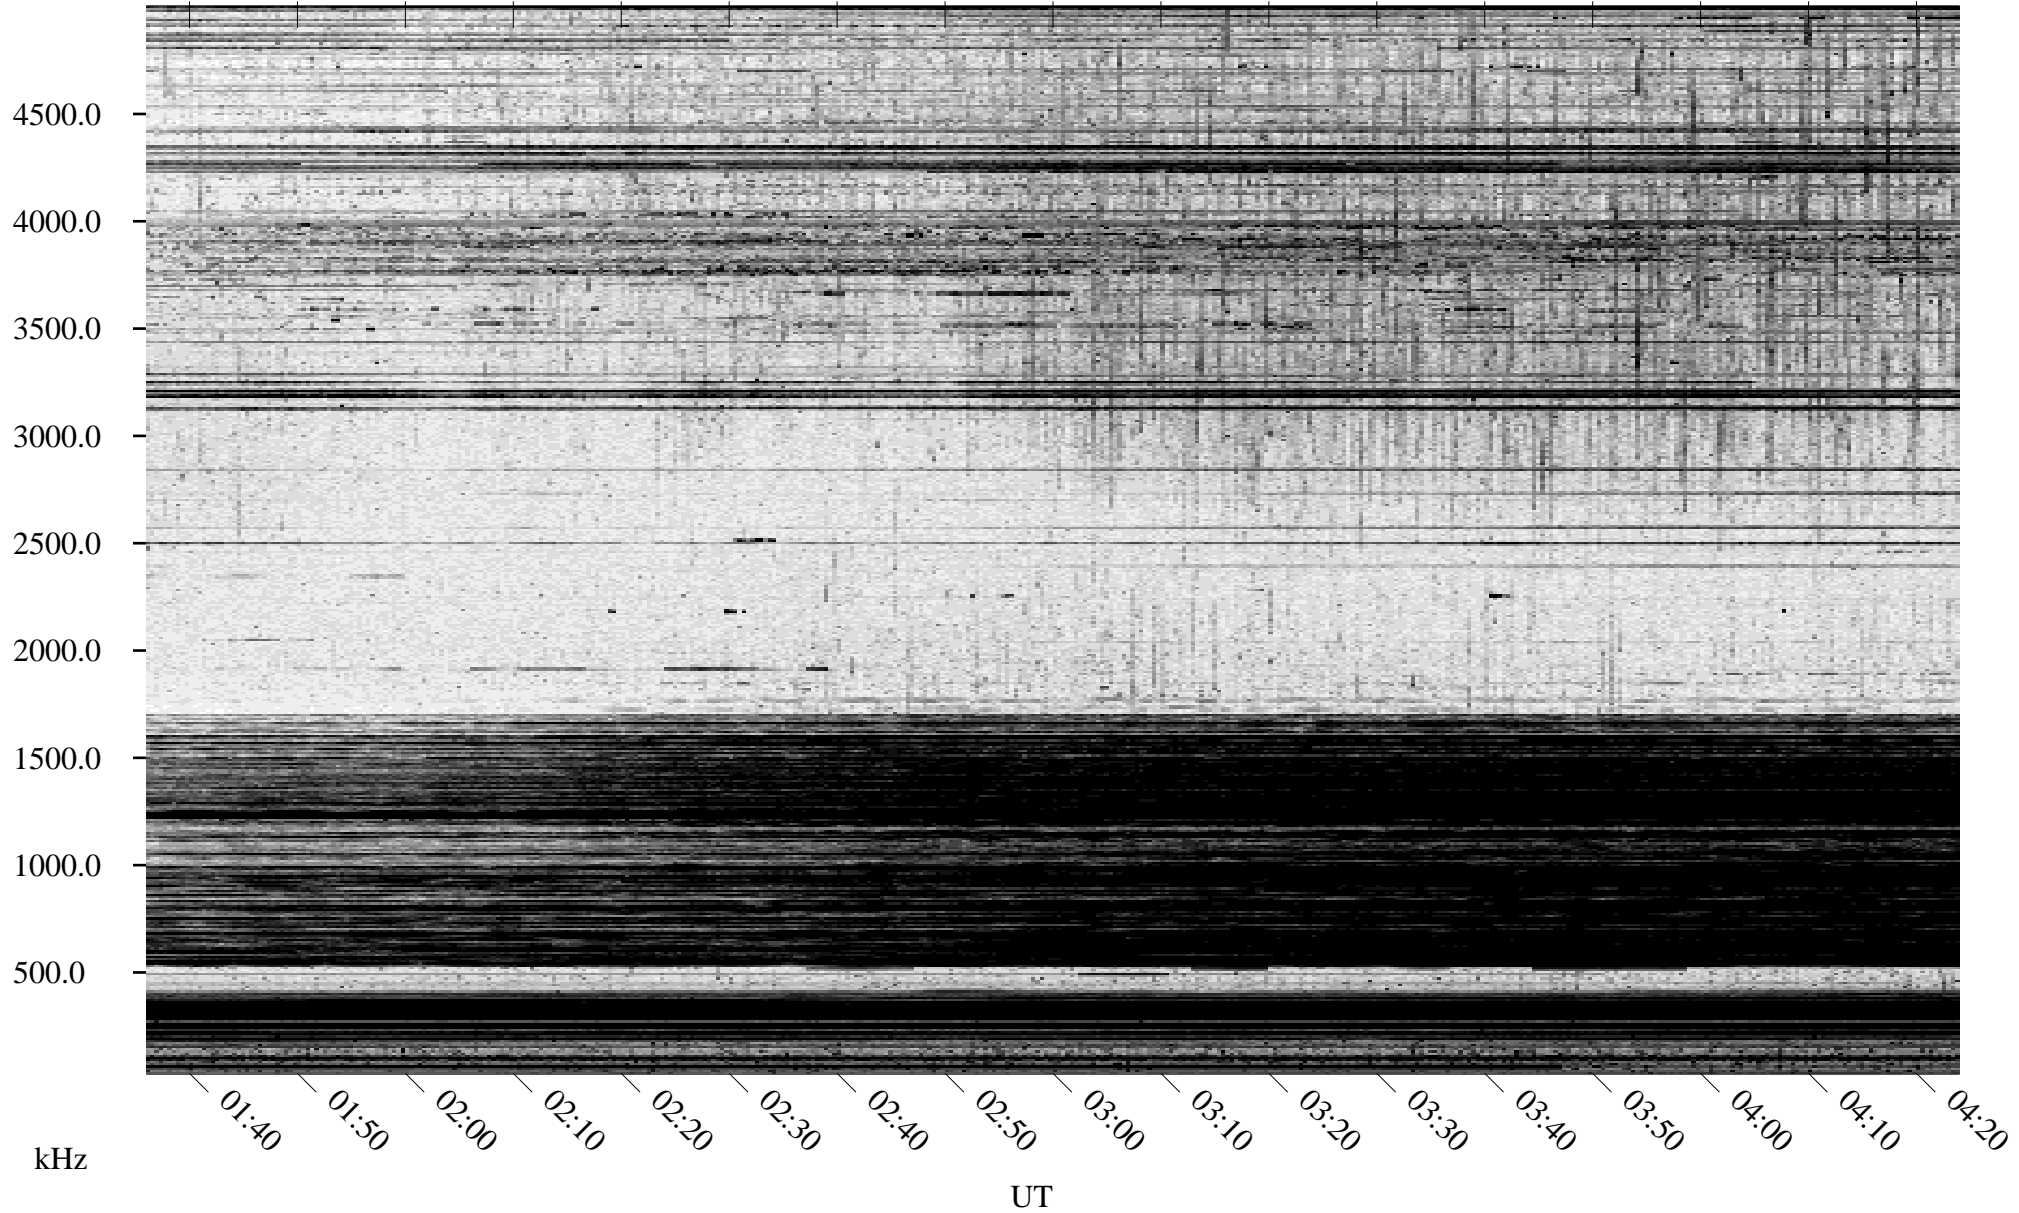

10/31/2004 Churchill, Manitoba

Linear Scale Black = 161 White = 15

ch043051.r00m max_12

Page 1

10/31/2004 Churchill, Manitoba

Linear Scale Black = 161 White = 15

ch043051.r00m max_12

Page 2

11/01/2004 Churchill, Manitoba

Linear Scale Black = 161 White = 15

ch043051.r00m max_12

Page 3

11/01/2004 Churchill, Manitoba

Linear Scale Black = 161 White = 15

ch04305l.r00m max_12

Page 4

11/01/2004 Churchill, Manitoba

Linear Scale Black = 161 White = 15

ch043051.r00m max_12

Page 5

11/01/2004 Churchill, Manitoba

Linear Scale Black = 161 White = 15

ch043051.r00m max_12

Page 6

11/01/2004 Churchill, Manitoba

Linear Scale Black = 161 White = 15

ch043051.r00m max_12

Page 7

11/01/2004 Churchill, Manitoba

Linear Scale Black = 161 White = 15

ch043051.r00m max_12

Page 8