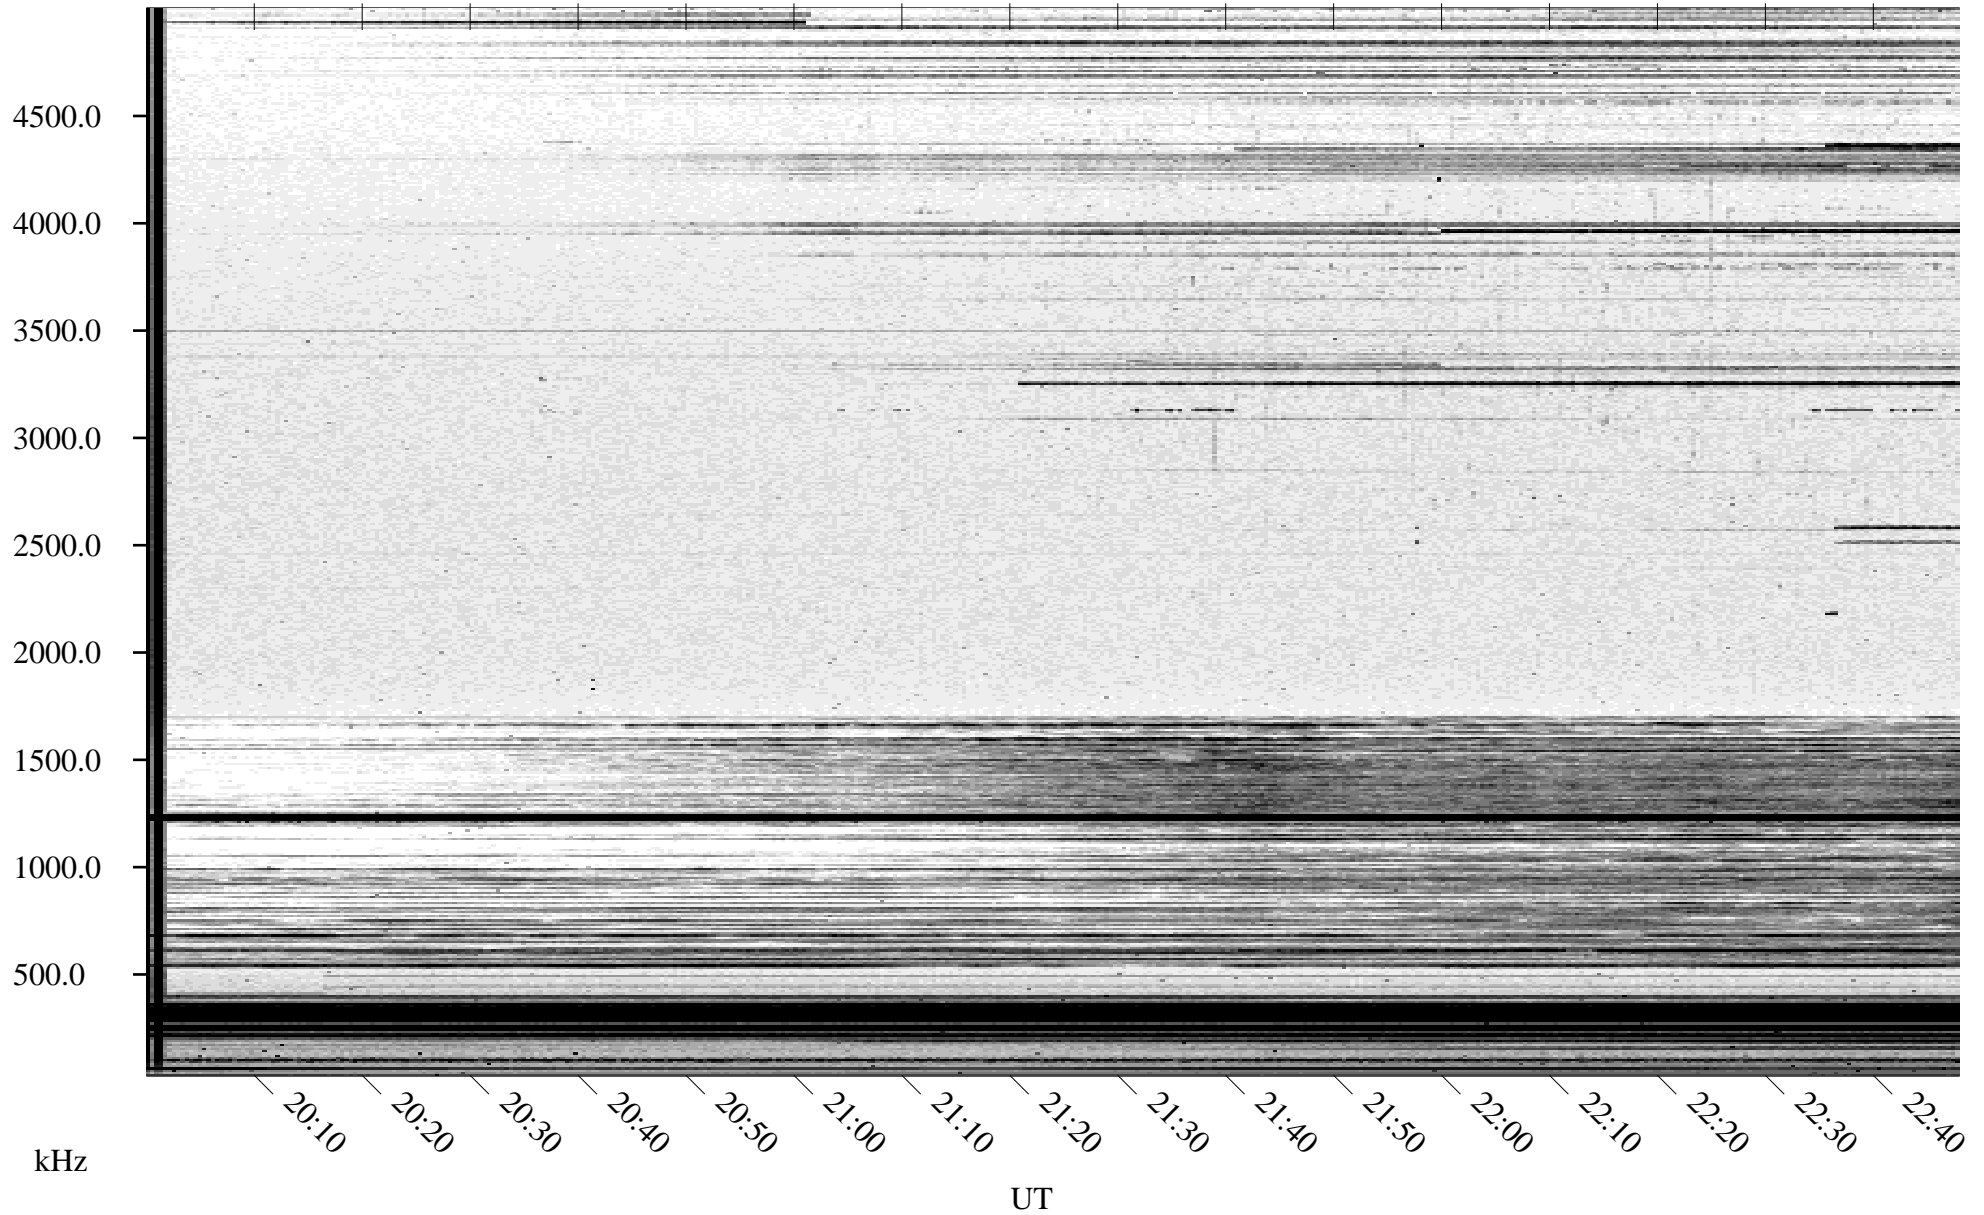

11/07/2004 Churchill, Manitoba

Linear Scale Black = 161 White = 15

ch04312l.r00m max_12

Page 1

11/07/2004 Churchill, Manitoba

Linear Scale Black = 161 White = 15

ch04312l.r00m max_12

Page 2

11/08/2004 Churchill, Manitoba

Linear Scale Black = 161 White = 15

ch04312l.r00m max_12

Page 3

11/08/2004 Churchill, Manitoba

Linear Scale Black = 161 White = 15

ch04312l.r00m max_12

Page 4

11/08/2004 Churchill, Manitoba

Linear Scale Black = 161 White = 15

ch04312l.r00m max_12

Page 5

11/08/2004 Churchill, Manitoba

Linear Scale Black = 161 White = 15

ch04312l.r00m max_12

Page 6

11/08/2004 Churchill, Manitoba

Linear Scale Black = 161 White = 15

ch04312l.r00m max_12

Page 7

11/08/2004 Churchill, Manitoba

Linear Scale Black = 161 White = 15

ch04312l.r00m max_12