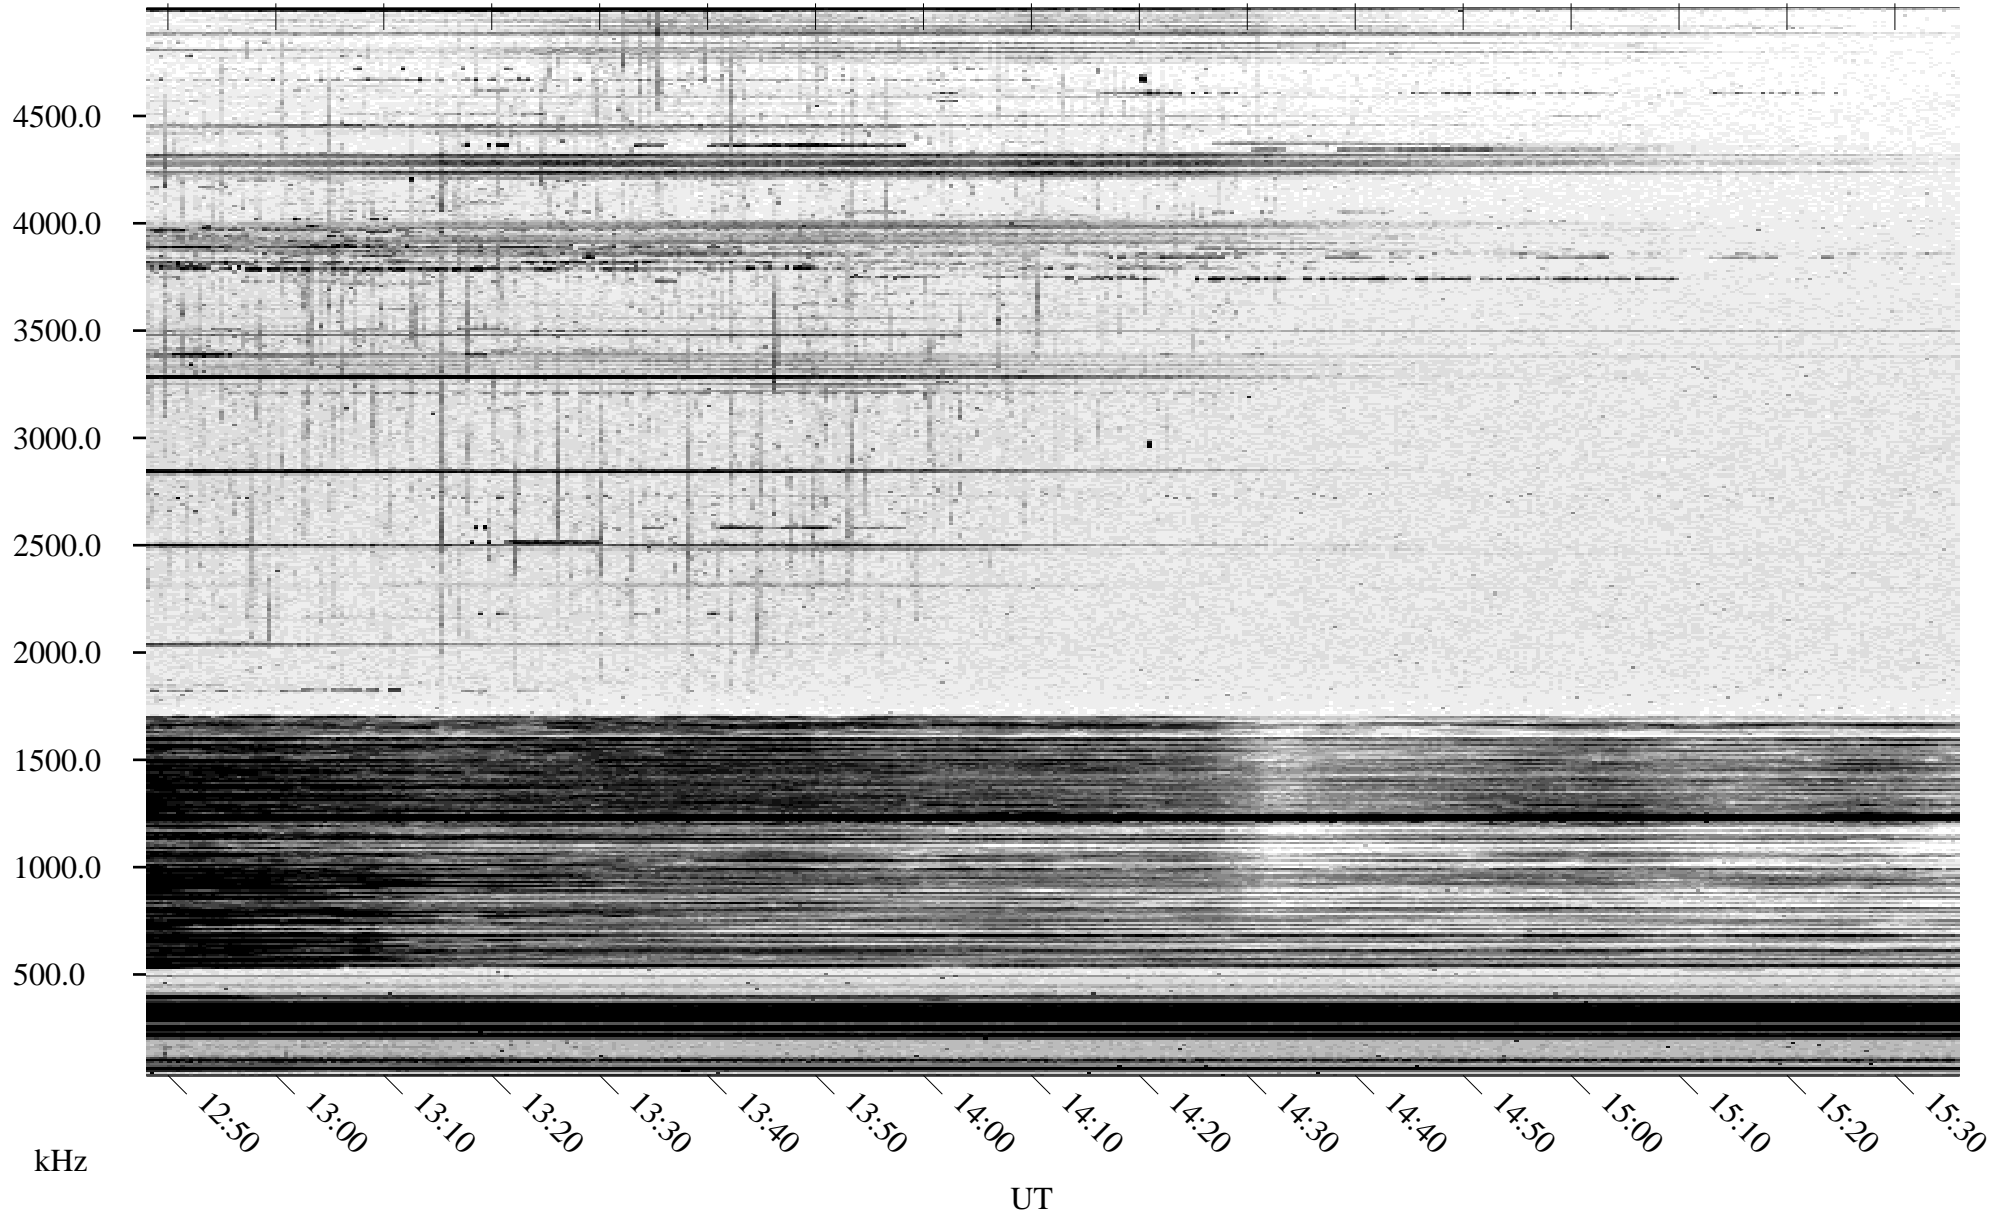

11/07/2004 Churchill, Manitoba

Linear Scale Black = 161 White = 15

ch04312l.r00m max_12

Page 1

11/07/2004 Churchill, Manitoba

Linear Scale Black = 161 White = 15

ch04312l.r00m max_12

Page 2

11/08/2004 Churchill, Manitoba

Linear Scale Black = 161 White = 15

ch04312l.r00m max_12

Page 3

11/08/2004 Churchill, Manitoba

Linear Scale Black = 161 White = 15

ch04312l.r00m max_12

Page 4

11/08/2004 Churchill, Manitoba

Linear Scale Black = 161 White = 15

ch04312l.r00m max_12

Page 5

11/08/2004 Churchill, Manitoba

Linear Scale Black = 161 White = 15

ch04312l.r00m max_12

Page 6

11/08/2004 Churchill, Manitoba

Linear Scale Black = 161 White = 15

ch04312l.r00m max_12

Page 7

11/08/2004 Churchill, Manitoba

Linear Scale Black = 161 White = 15

ch04312l.r00m max_12