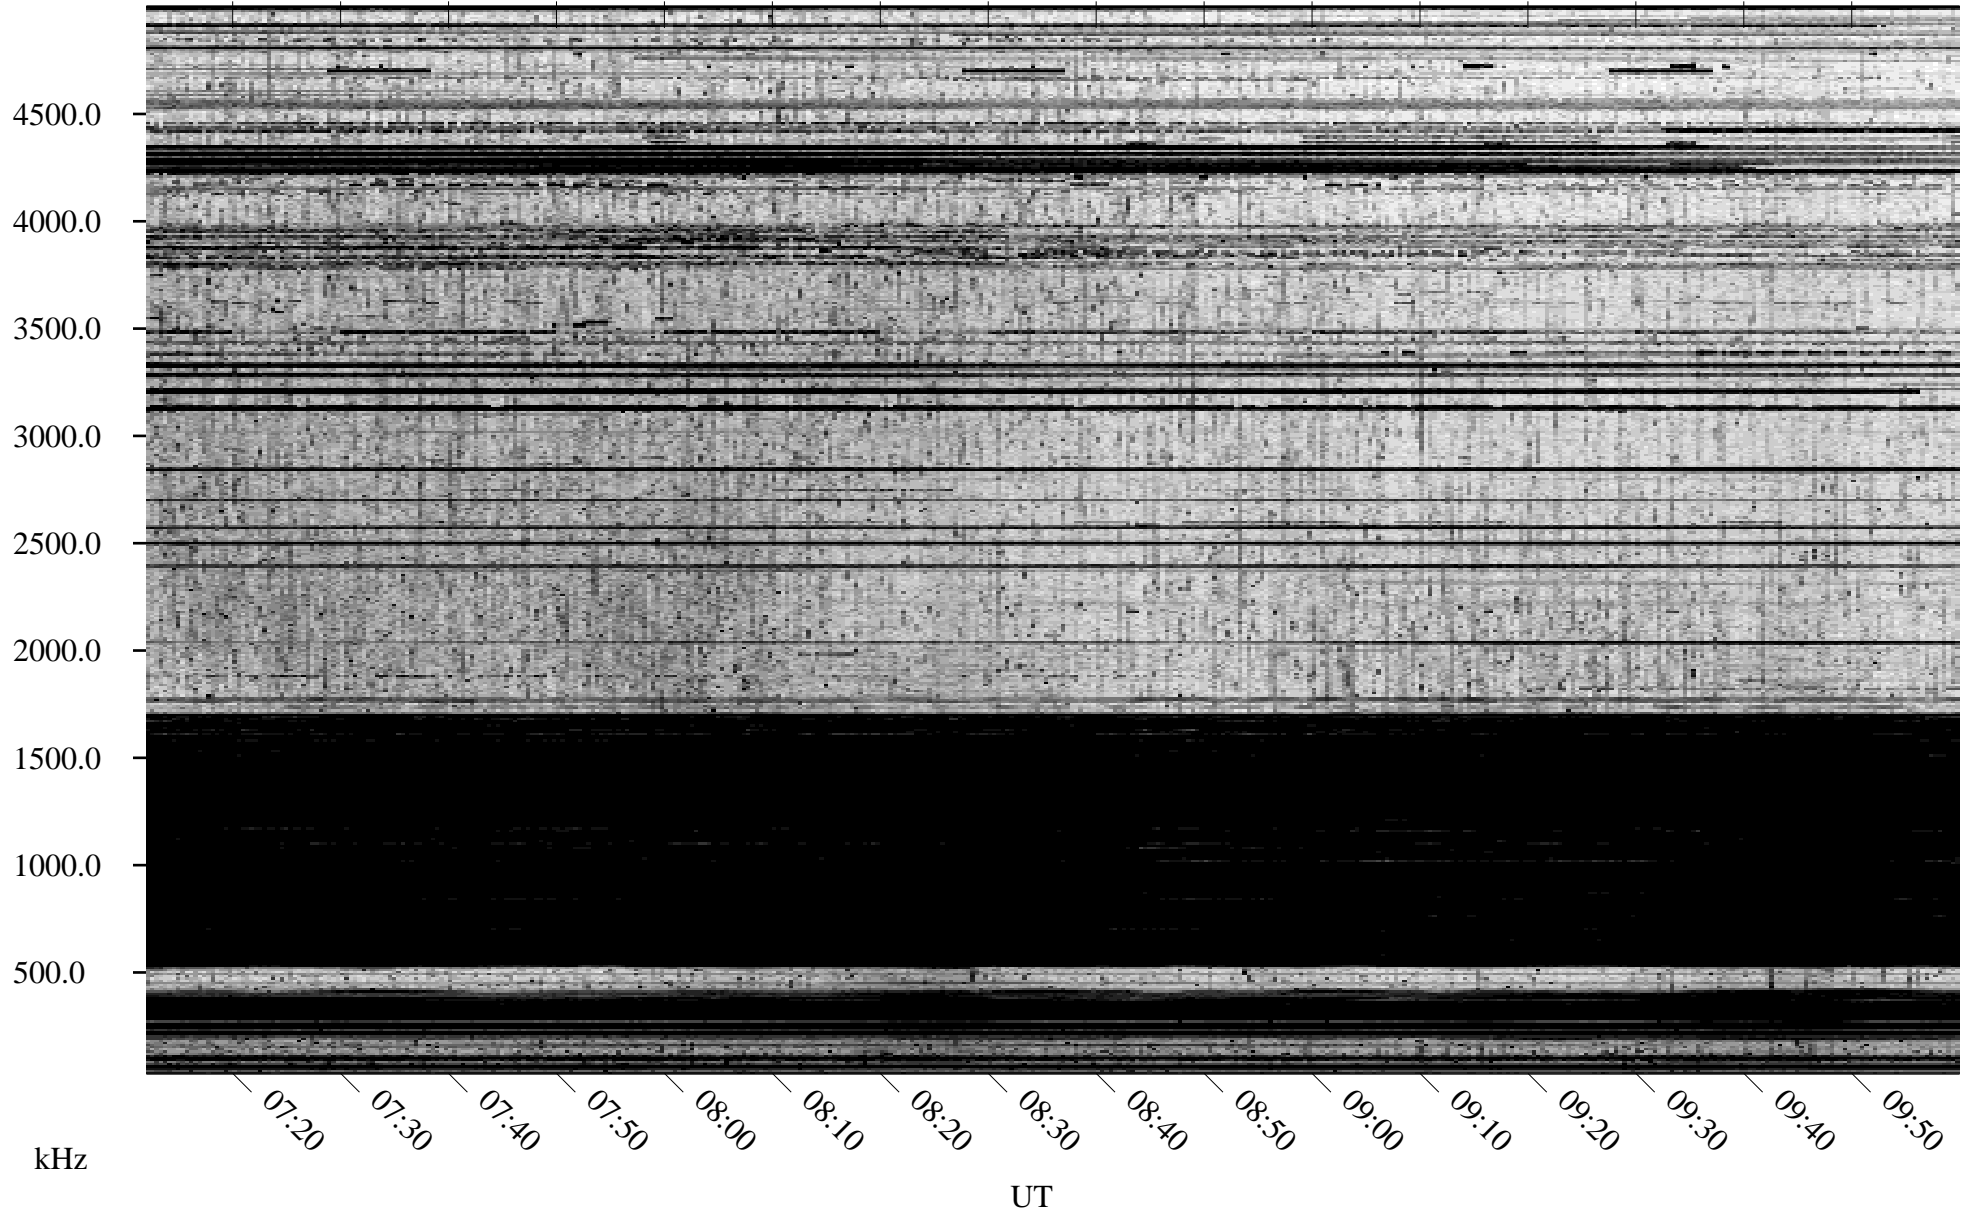

11/07/2004 Churchill, Manitoba

Linear Scale Black = 161 White = 15

ch04312l.r00m max_12

Page 1

11/07/2004 Churchill, Manitoba

Linear Scale Black = 161 White = 15

ch04312l.r00m max_12

Page 2

11/08/2004 Churchill, Manitoba

Linear Scale Black = 161 White = 15

ch04312l.r00m max_12

Page 3

11/08/2004 Churchill, Manitoba

Linear Scale Black = 161 White = 15

ch04312l.r00m max_12

Page 4

11/08/2004 Churchill, Manitoba

Linear Scale Black = 161 White = 15

ch04312l.r00m max_12

Page 5

11/08/2004 Churchill, Manitoba

Linear Scale Black = 161 White = 15

ch04312l.r00m max_12

Page 6

11/08/2004 Churchill, Manitoba

Linear Scale Black = 161 White = 15

ch04312l.r00m max_12

Page 7

11/08/2004 Churchill, Manitoba

Linear Scale Black = 161 White = 15

ch04312l.r00m max_12