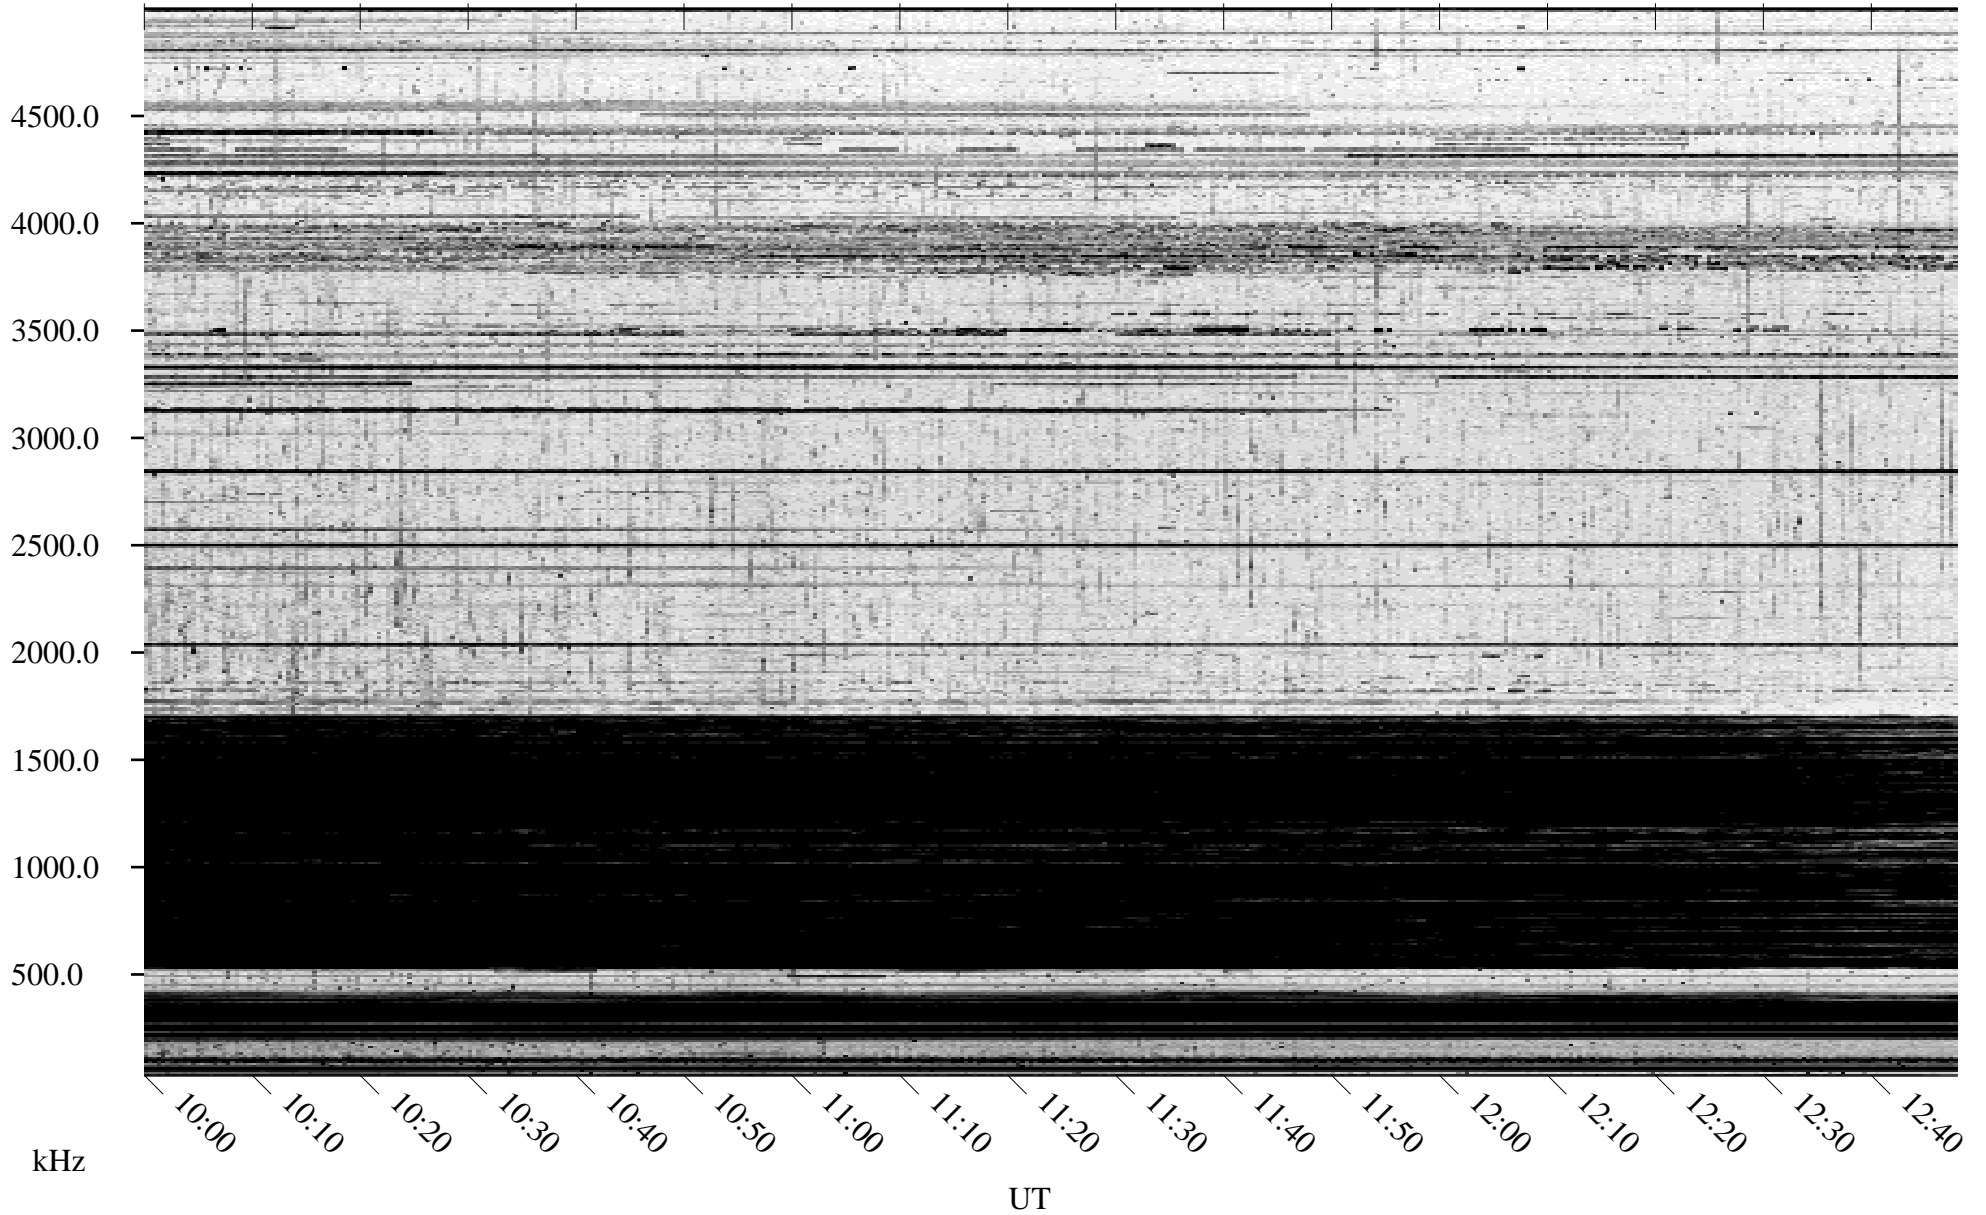

11/07/2004 Churchill, Manitoba

Linear Scale Black = 161 White = 15

ch04312l.r00m max_12

Page 1

11/07/2004 Churchill, Manitoba

Linear Scale Black = 161 White = 15

ch04312l.r00m max_12

Page 2

11/08/2004 Churchill, Manitoba

Linear Scale Black = 161 White = 15

ch04312l.r00m max_12

Page 3

11/08/2004 Churchill, Manitoba

Linear Scale Black = 161 White = 15

ch04312l.r00m max_12

Page 4

11/08/2004 Churchill, Manitoba

Linear Scale Black = 161 White = 15

ch04312l.r00m max_12

Page 5

11/08/2004 Churchill, Manitoba

Linear Scale Black = 161 White = 15

ch04312l.r00m max_12

Page 6

11/08/2004 Churchill, Manitoba

Linear Scale Black = 161 White = 15

ch04312l.r00m max_12

Page 7

11/08/2004 Churchill, Manitoba

Linear Scale Black = 161 White = 15

ch04312l.r00m max_12