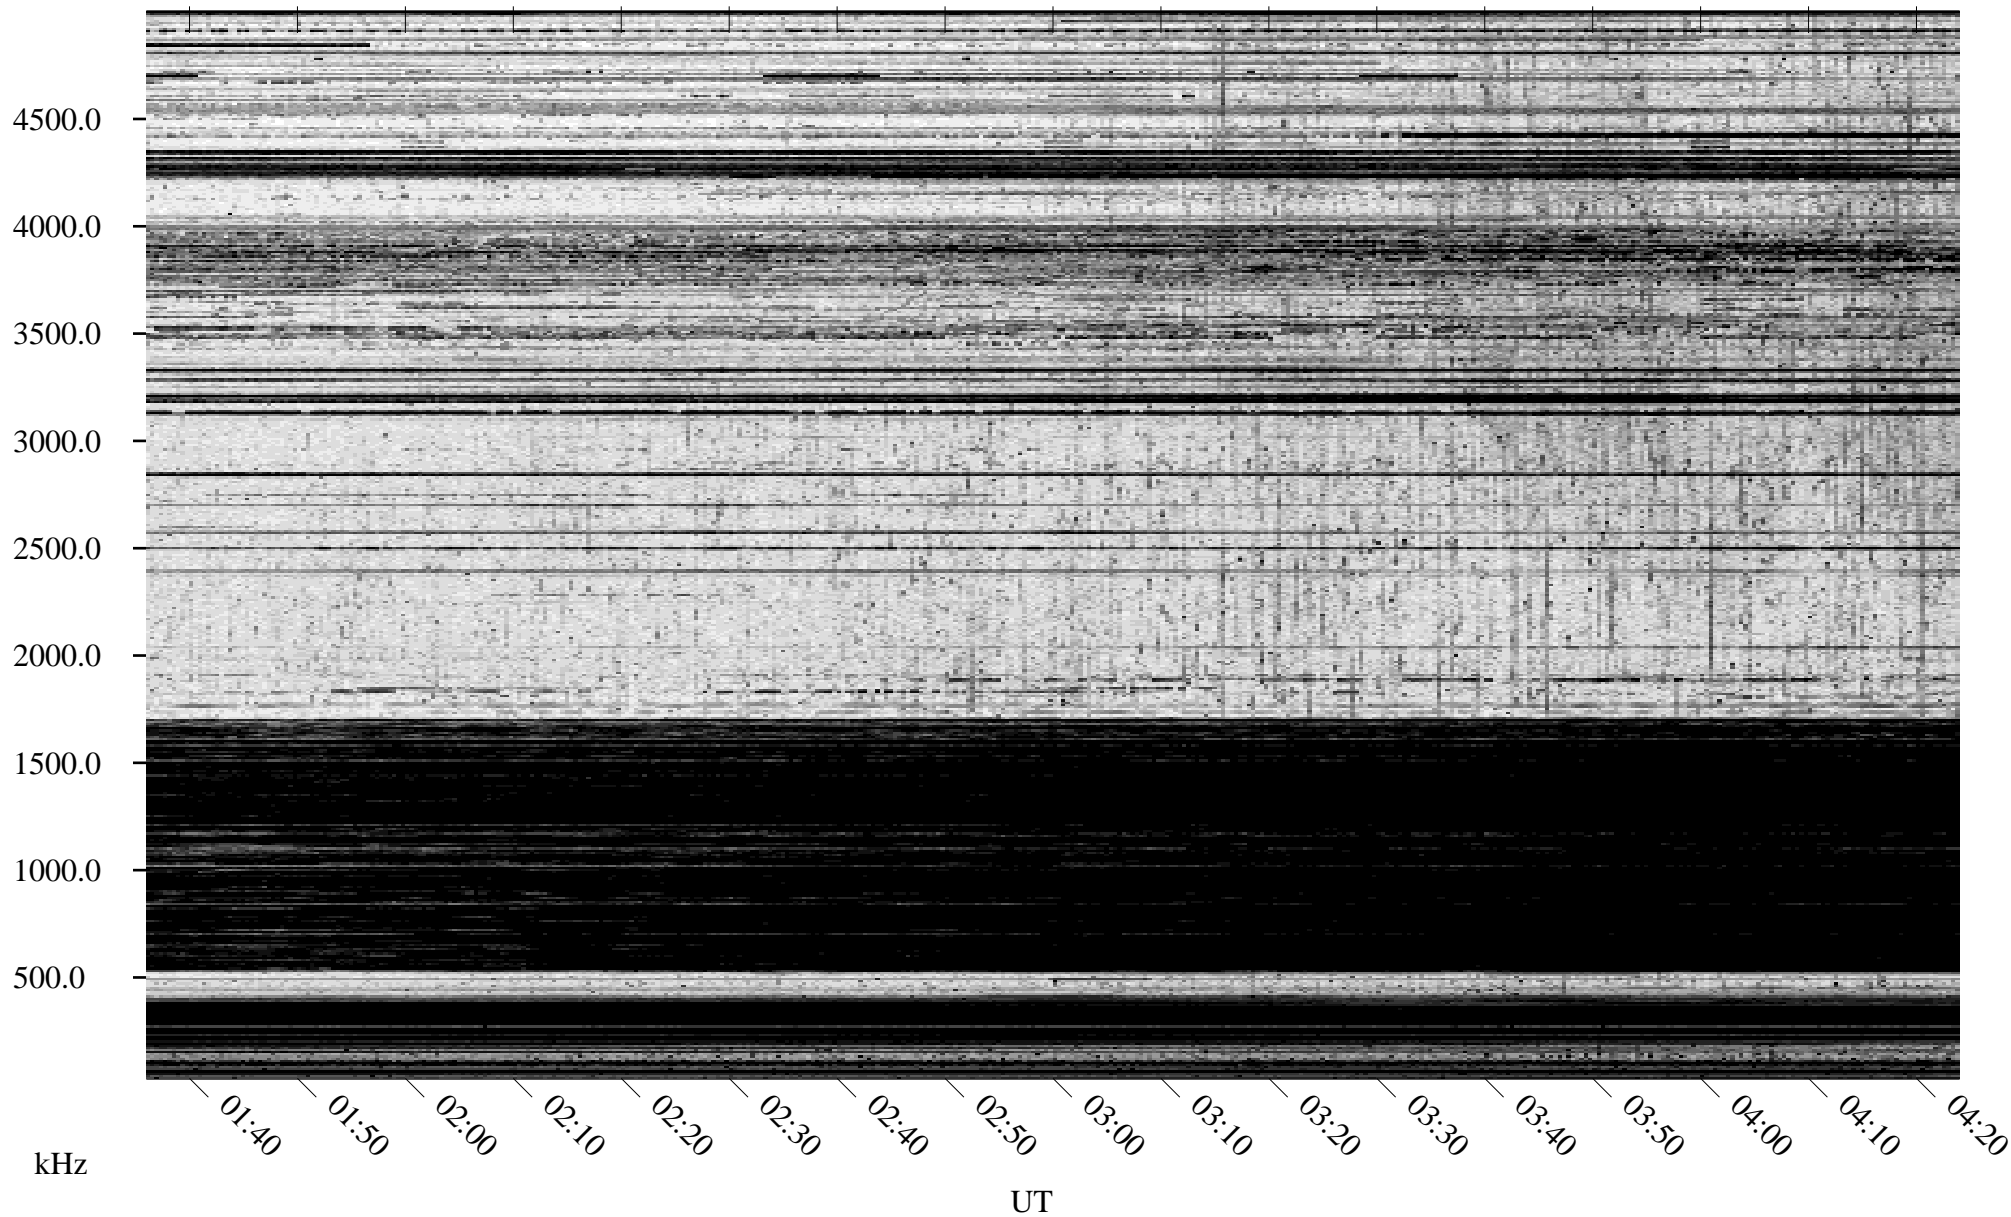

11/07/2004 Churchill, Manitoba

Linear Scale Black = 161 White = 15

ch04312l.r00m max_12

Page 1

11/07/2004 Churchill, Manitoba

Linear Scale Black = 161 White = 15

ch04312l.r00m max_12

Page 2

11/08/2004 Churchill, Manitoba

Linear Scale Black = 161 White = 15

ch04312l.r00m max_12

Page 3

11/08/2004 Churchill, Manitoba

Linear Scale Black = 161 White = 15

ch04312l.r00m max_12

Page 4

11/08/2004 Churchill, Manitoba

Linear Scale Black = 161 White = 15

ch04312l.r00m max_12

Page 5

11/08/2004 Churchill, Manitoba

Linear Scale Black = 161 White = 15

ch04312l.r00m max_12

Page 6

11/08/2004 Churchill, Manitoba

Linear Scale Black = 161 White = 15

ch04312l.r00m max_12

Page 7

11/08/2004 Churchill, Manitoba

Linear Scale Black = 161 White = 15

ch04312l.r00m max_12