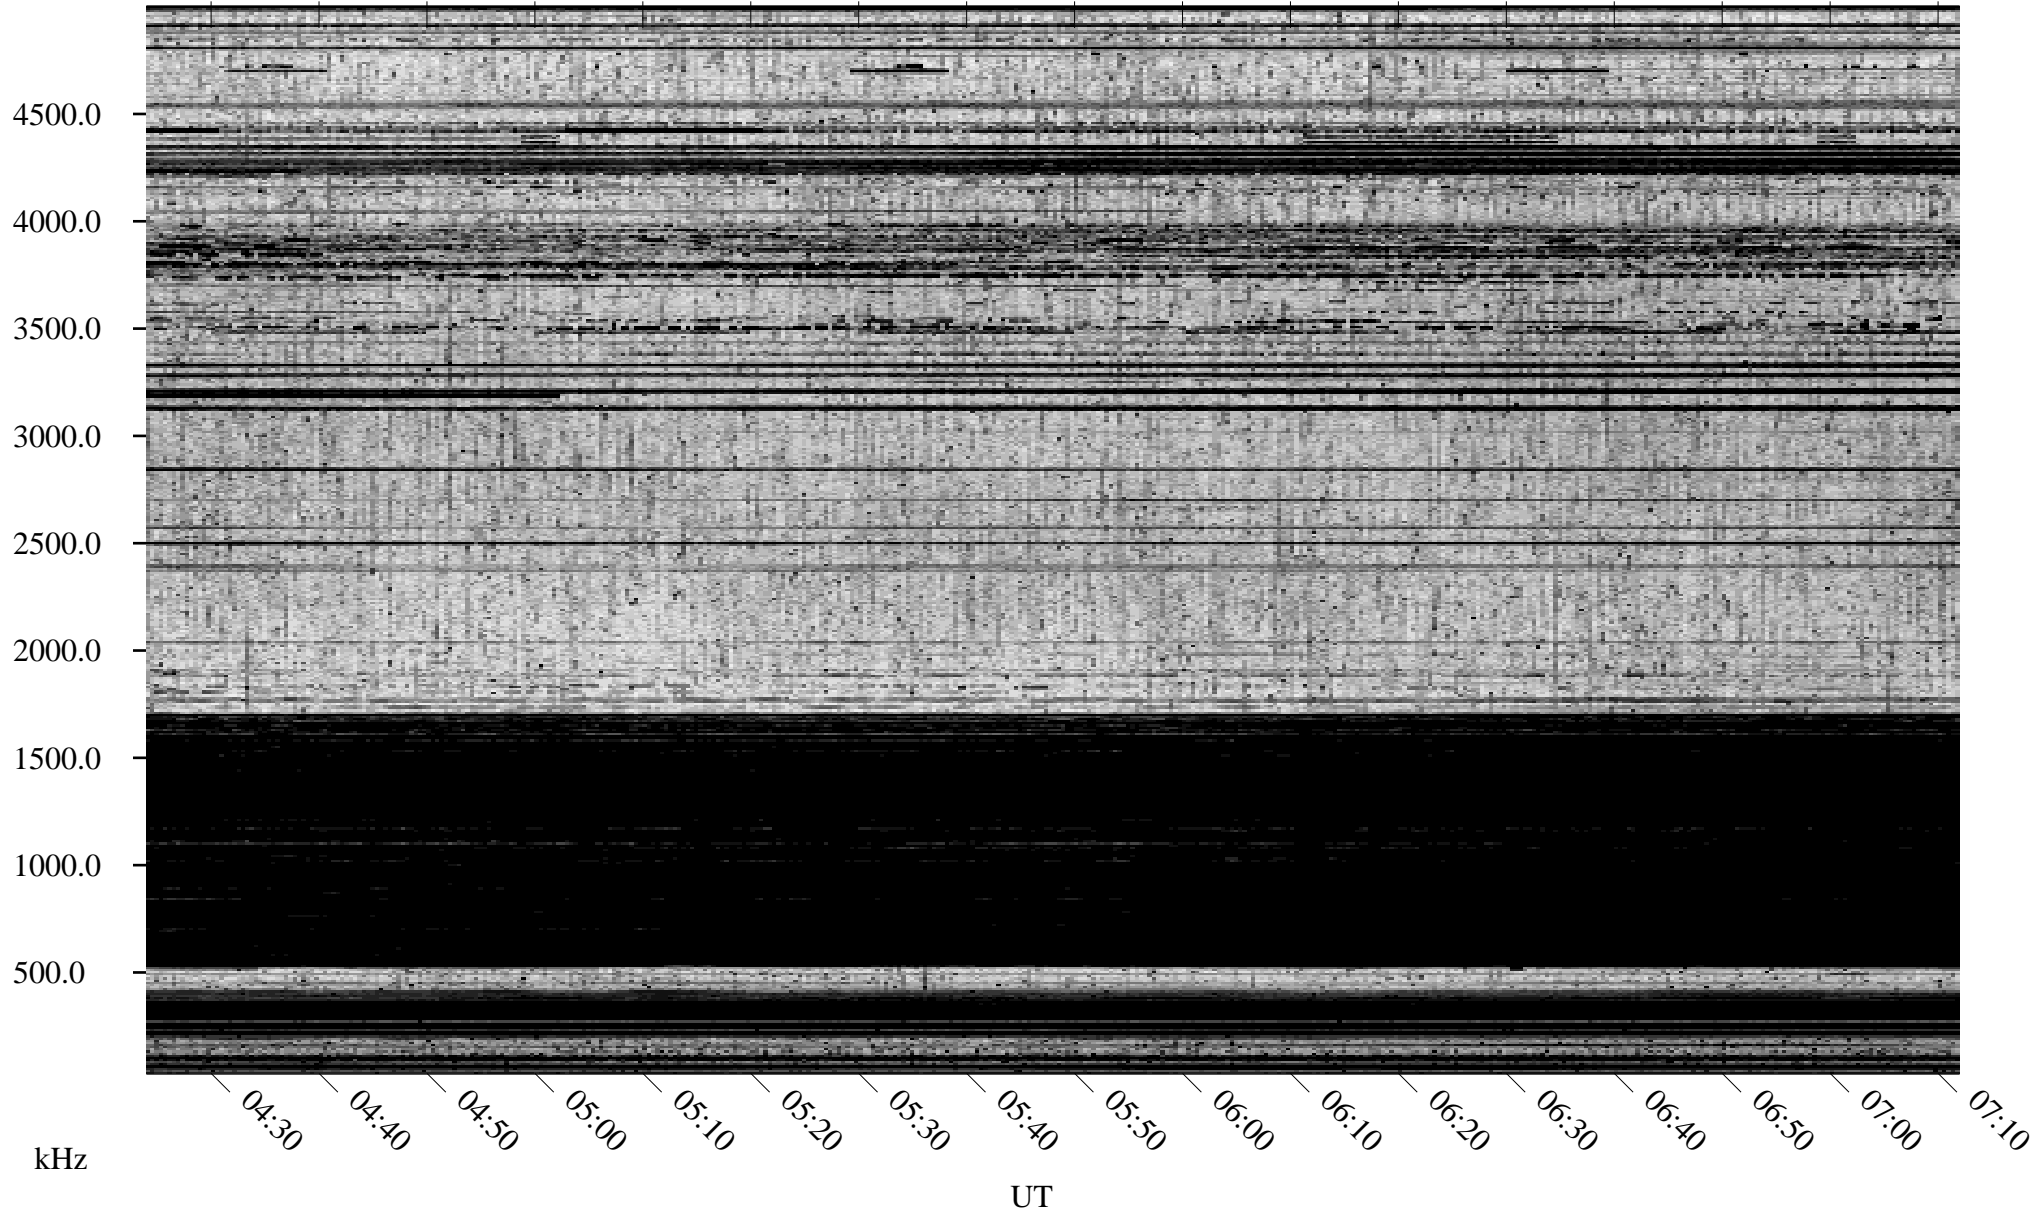

11/07/2004 Churchill, Manitoba

Linear Scale Black = 161 White = 15

ch04312l.r00m max_12

Page 1

11/07/2004 Churchill, Manitoba

Linear Scale Black = 161 White = 15

ch04312l.r00m max_12

Page 2

11/08/2004 Churchill, Manitoba

Linear Scale Black = 161 White = 15

ch04312l.r00m max_12

Page 3

11/08/2004 Churchill, Manitoba

Linear Scale Black = 161 White = 15

ch04312l.r00m max_12

Page 4

11/08/2004 Churchill, Manitoba

Linear Scale Black = 161 White = 15

ch04312l.r00m max_12

Page 5

11/08/2004 Churchill, Manitoba

Linear Scale Black = 161 White = 15

ch04312l.r00m max_12

Page 6

11/08/2004 Churchill, Manitoba

Linear Scale Black = 161 White = 15

ch04312l.r00m max_12

Page 7

11/08/2004 Churchill, Manitoba

Linear Scale Black = 161 White = 15

ch04312l.r00m max_12