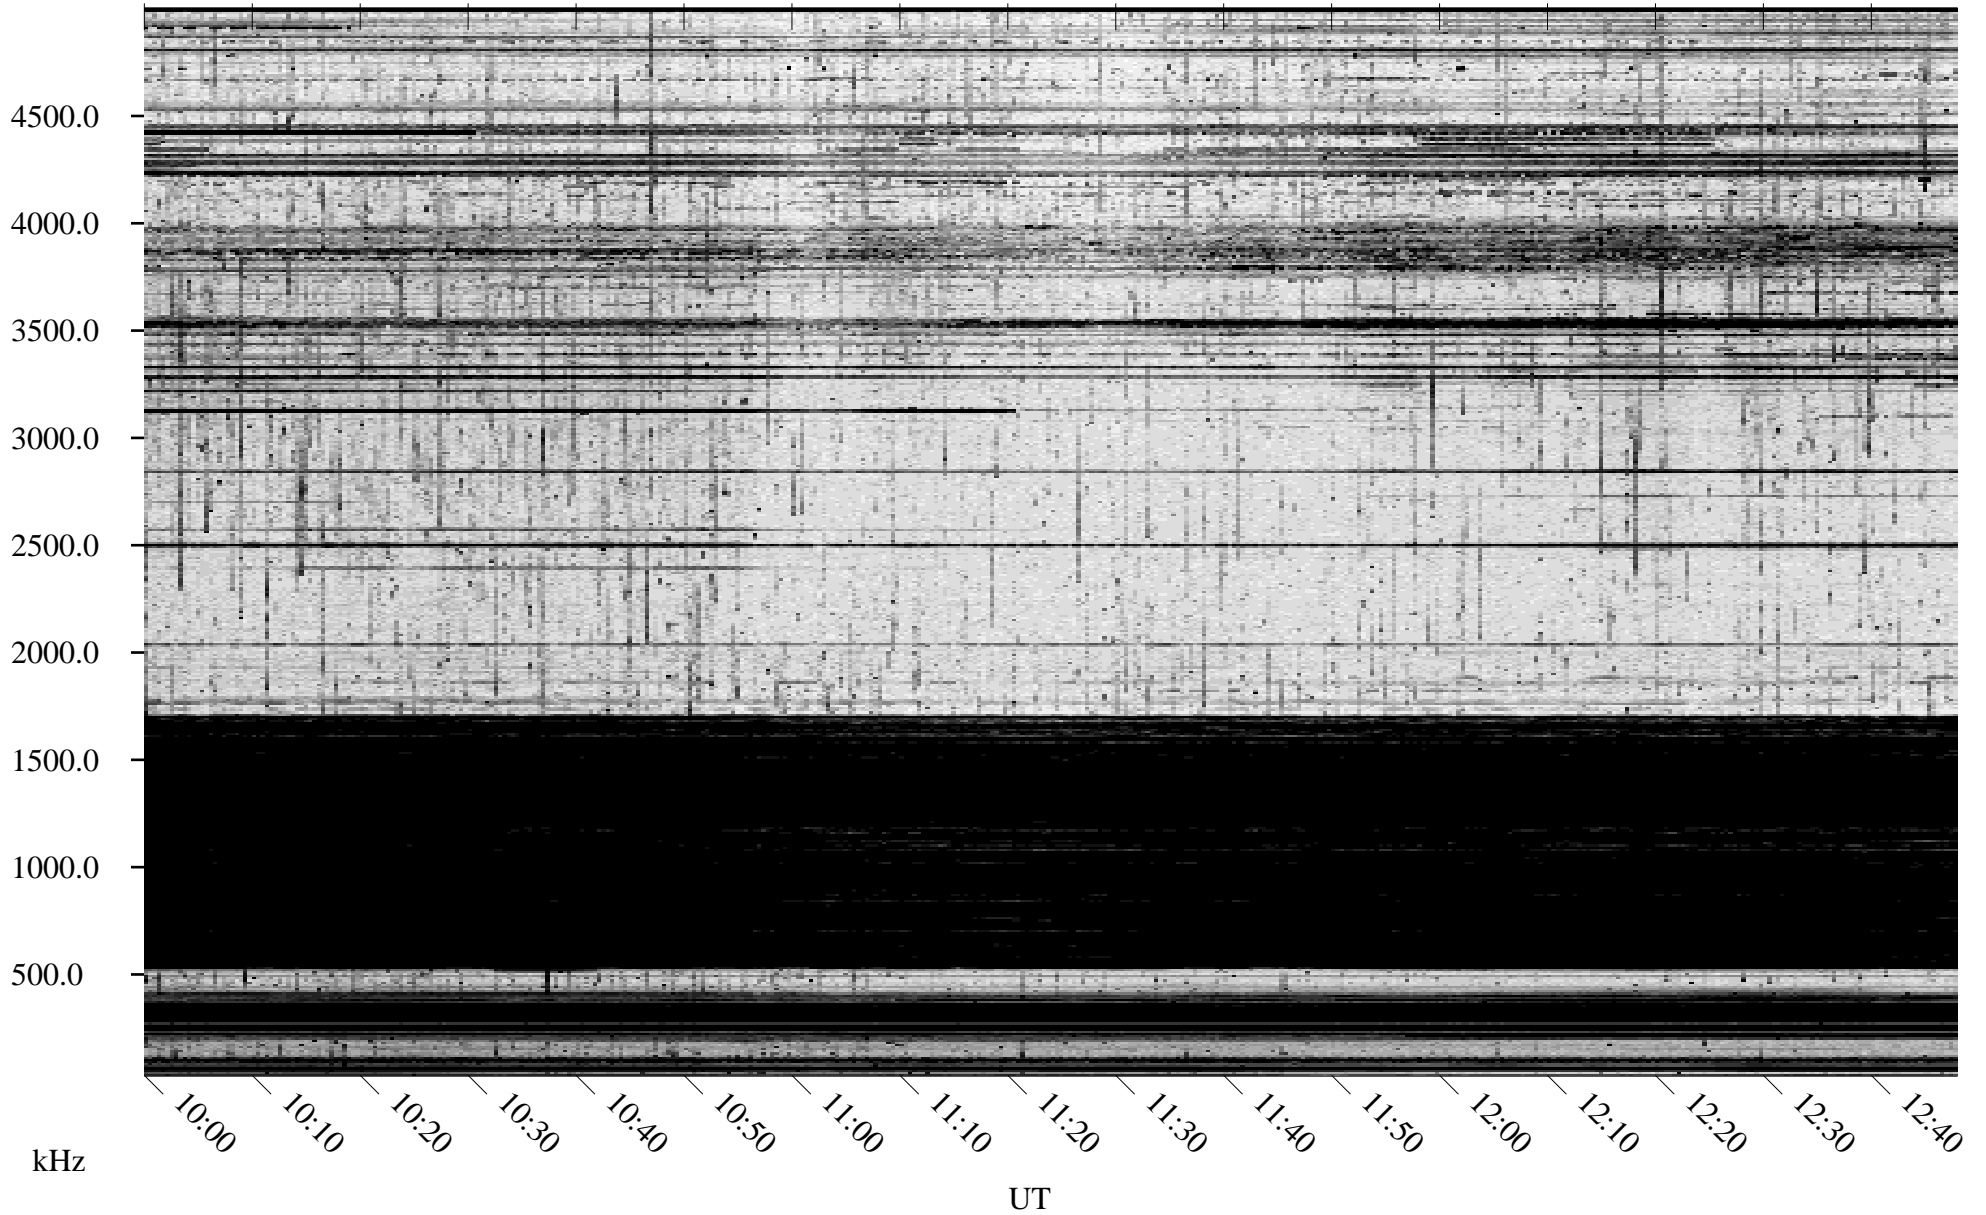

11/08/2004 Churchill, Manitoba

Linear Scale Black = 161 White = 15

ch04313l.r00m max_12

Page 1

11/08/2004 Churchill, Manitoba

Linear Scale Black = 161 White = 15

ch04313l.r00m max_12

Page 2

11/09/2004 Churchill, Manitoba

Linear Scale Black = 161 White = 15

ch04313l.r00m max_12

Page 3

11/09/2004 Churchill, Manitoba

Linear Scale Black = 161 White = 15

ch04313l.r00m max_12

Page 4

11/09/2004 Churchill, Manitoba

Linear Scale Black = 161 White = 15

ch04313l.r00m max_12

Page 5

11/09/2004 Churchill, Manitoba

Linear Scale Black = 161 White = 15

ch04313l.r00m max_12

Page 6

11/09/2004 Churchill, Manitoba

Linear Scale Black = 161 White = 15

ch04313l.r00m max_12

Page 7

11/09/2004 Churchill, Manitoba

Linear Scale Black = 161 White = 15

ch043131l.r00m max_12