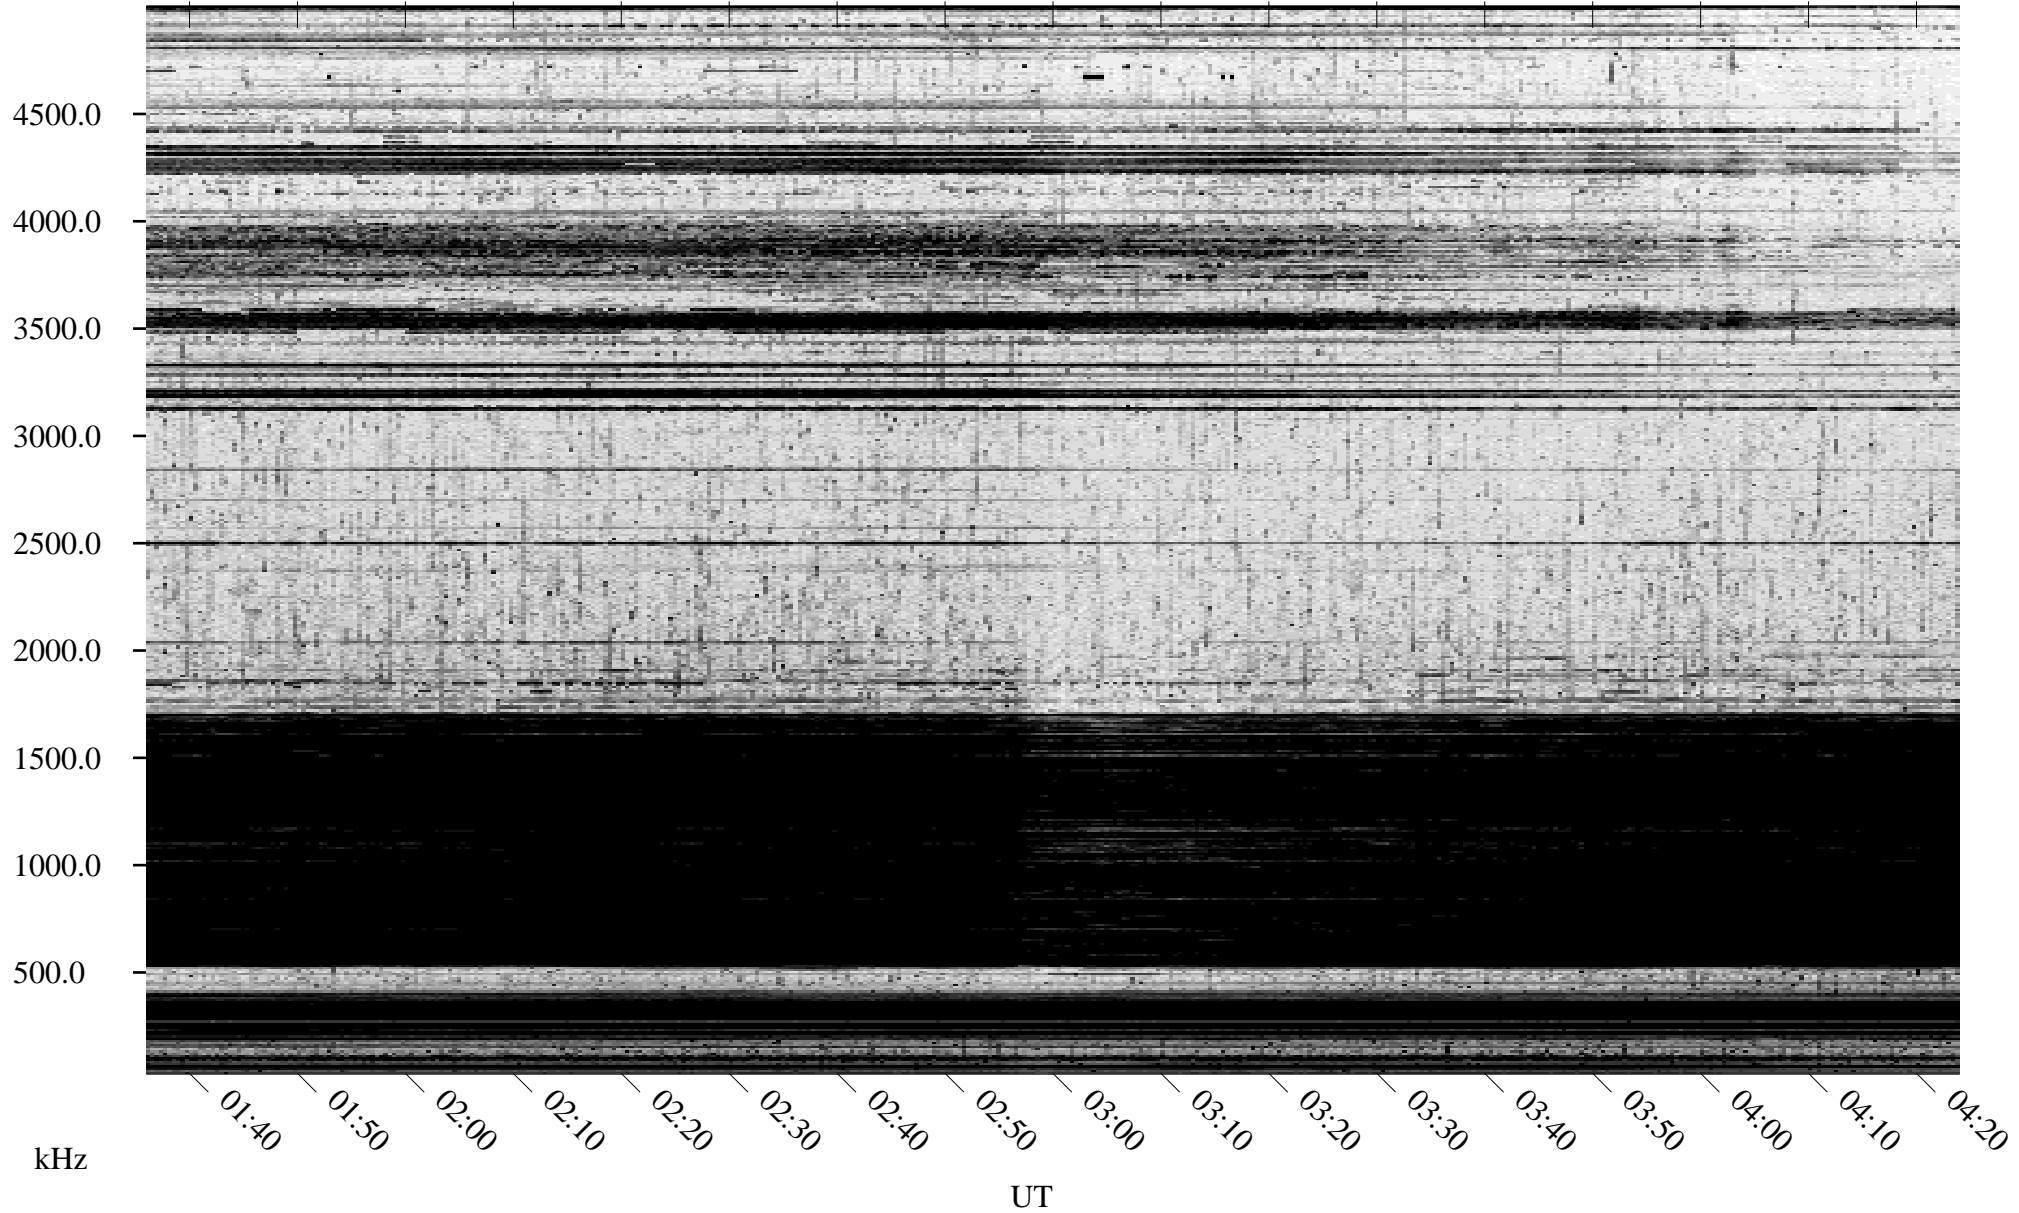

11/08/2004 Churchill, Manitoba

Linear Scale Black = 161 White = 15

ch04313l.r00m max_12

Page 1

11/08/2004 Churchill, Manitoba

Linear Scale Black = 161 White = 15

ch04313l.r00m max_12

Page 2

11/09/2004 Churchill, Manitoba

Linear Scale Black = 161 White = 15

ch04313l.r00m max_12

Page 3

11/09/2004 Churchill, Manitoba

Linear Scale Black = 161 White = 15

ch04313l.r00m max_12

Page 4

11/09/2004 Churchill, Manitoba

Linear Scale Black = 161 White = 15

ch04313l.r00m max_12

Page 5

11/09/2004 Churchill, Manitoba

Linear Scale Black = 161 White = 15

ch04313l.r00m max_12

Page 6

11/09/2004 Churchill, Manitoba

Linear Scale Black = 161 White = 15

ch04313l.r00m max_12

Page 7

11/09/2004 Churchill, Manitoba

Linear Scale Black = 161 White = 15

ch043131l.r00m max_12