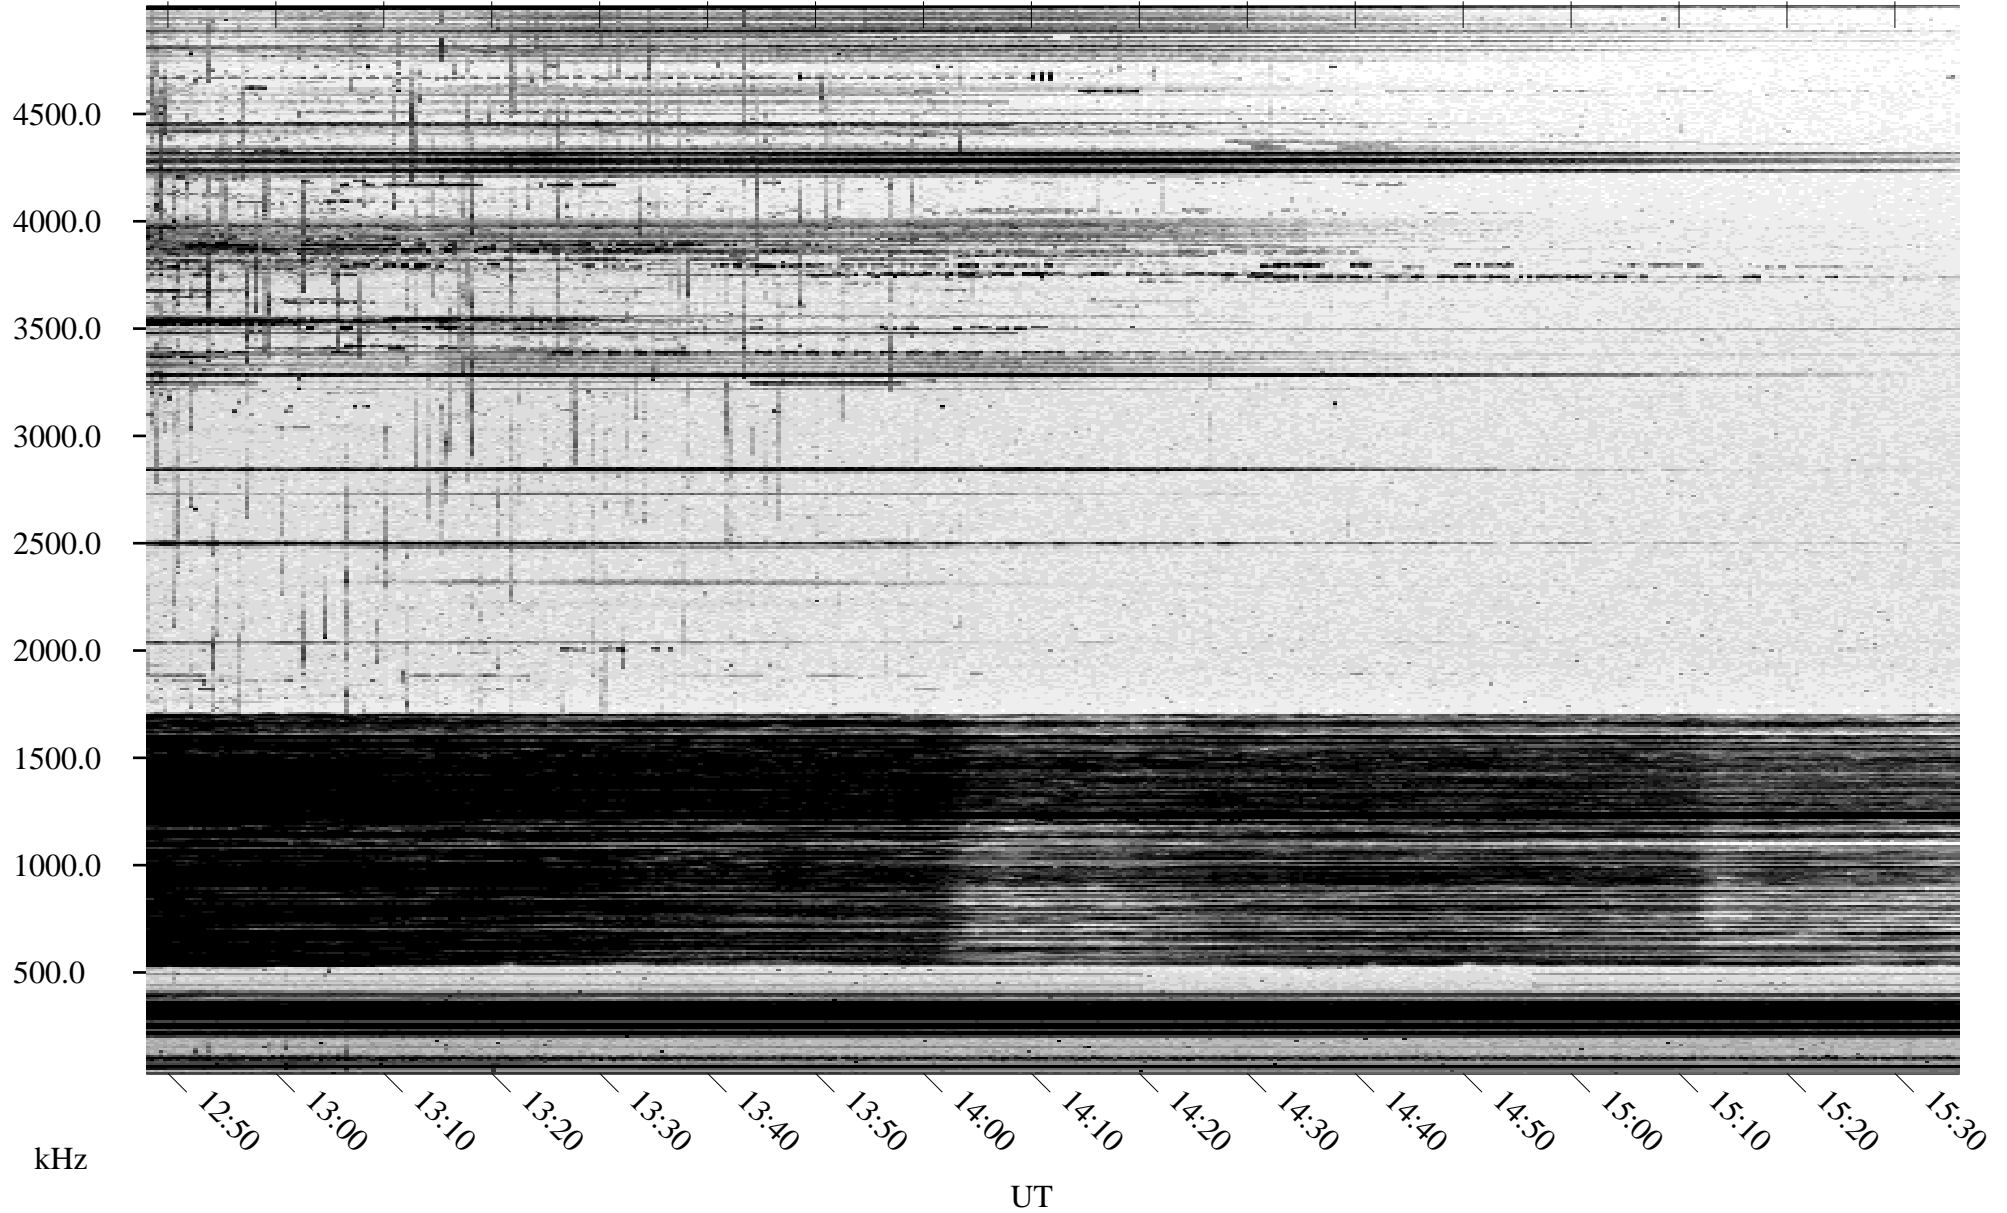

11/08/2004 Churchill, Manitoba

Linear Scale Black = 161 White = 15

ch04313l.r00m max_12

Page 1

11/08/2004 Churchill, Manitoba

Linear Scale Black = 161 White = 15

ch04313l.r00m max_12

Page 2

11/09/2004 Churchill, Manitoba

Linear Scale Black = 161 White = 15

ch04313l.r00m max_12

Page 3

11/09/2004 Churchill, Manitoba

Linear Scale Black = 161 White = 15

ch04313l.r00m max_12

Page 4

11/09/2004 Churchill, Manitoba

Linear Scale Black = 161 White = 15

ch04313l.r00m max_12

Page 5

11/09/2004 Churchill, Manitoba

Linear Scale Black = 161 White = 15

ch04313l.r00m max_12

Page 6

11/09/2004 Churchill, Manitoba

Linear Scale Black = 161 White = 15

ch04313l.r00m max_12

Page 7

11/09/2004 Churchill, Manitoba

Linear Scale Black = 161 White = 15

ch043131l.r00m max_12