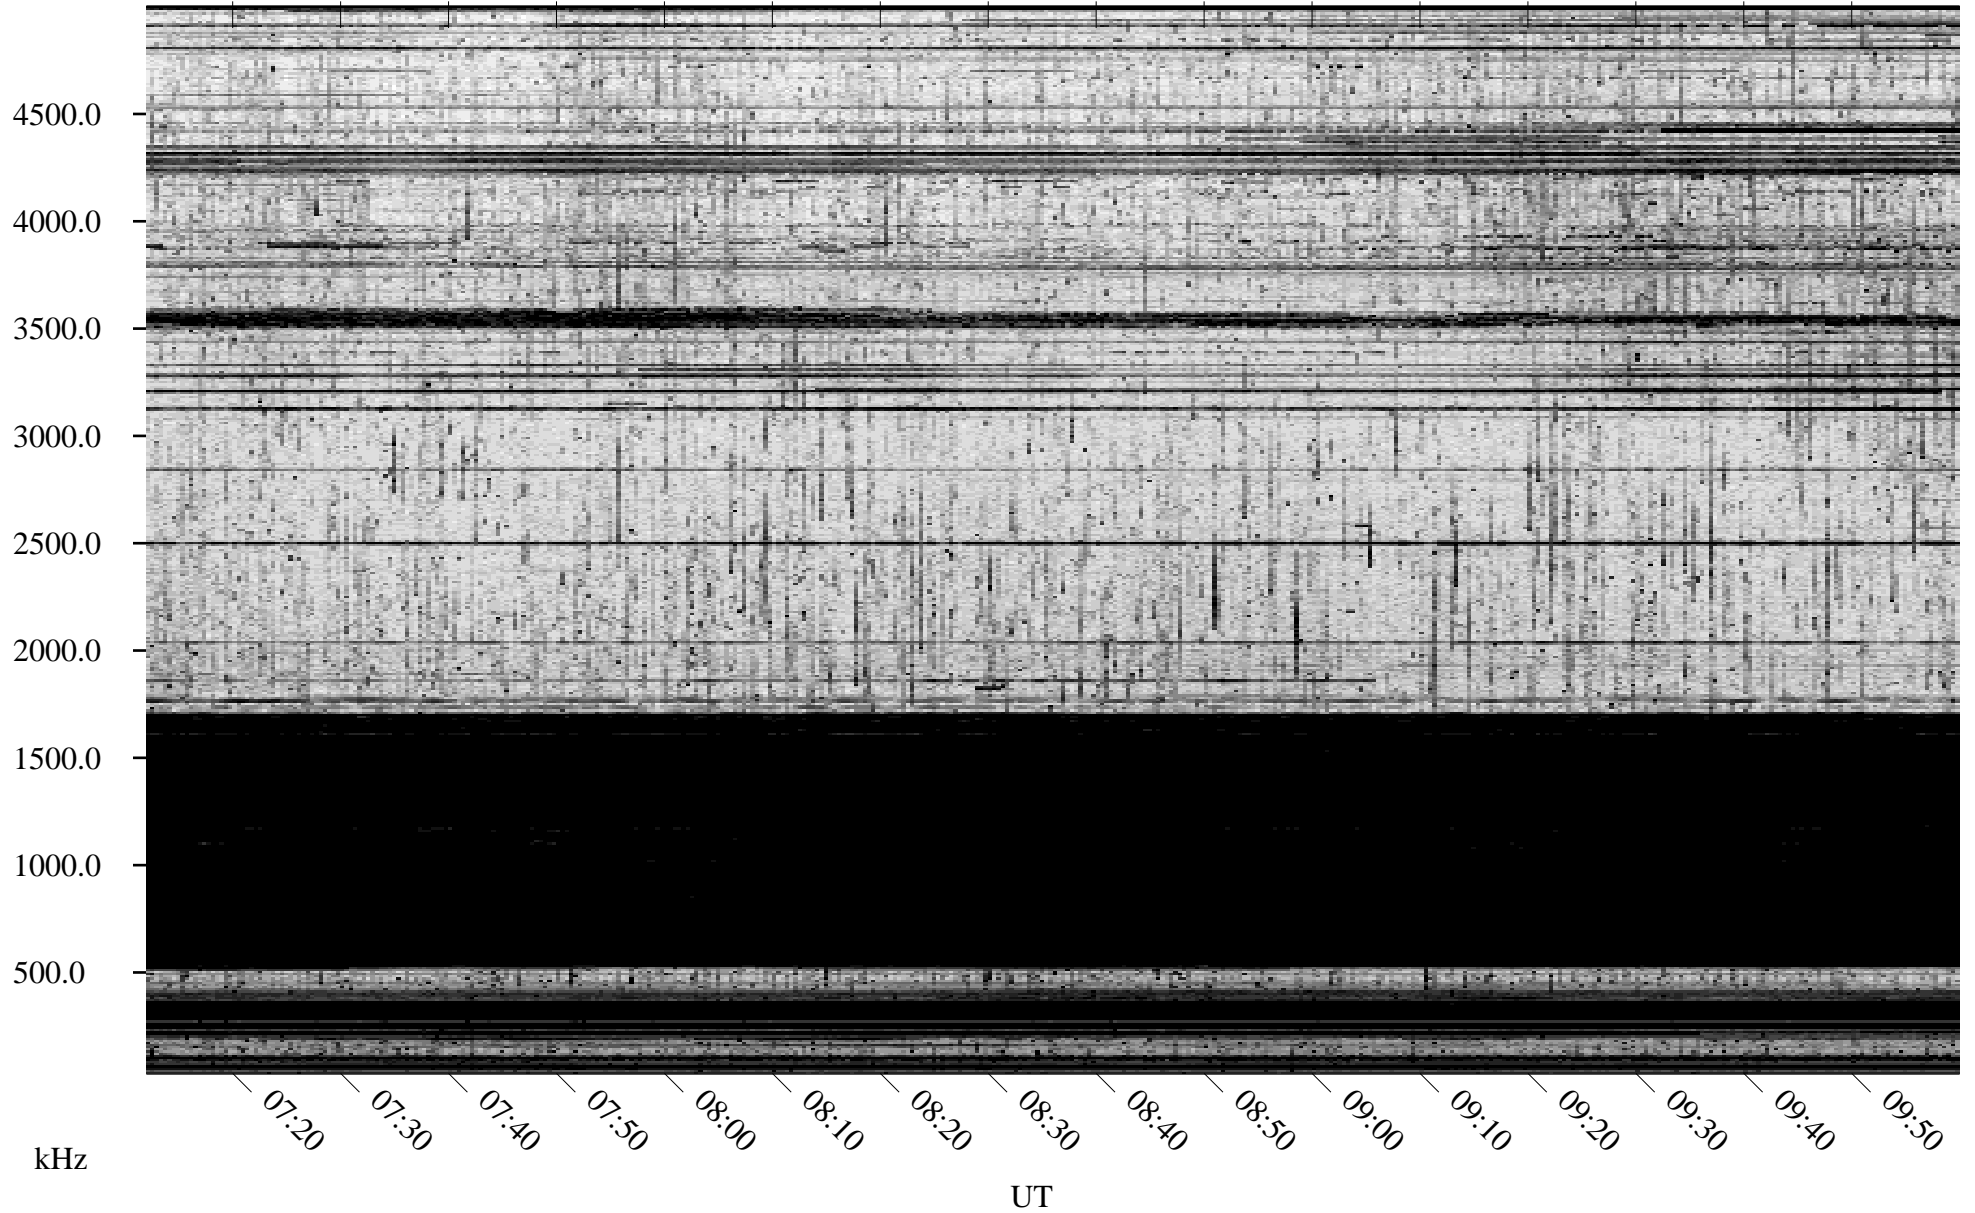

11/08/2004 Churchill, Manitoba

Linear Scale Black = 161 White = 15

ch04313l.r00m max_12

Page 1

11/08/2004 Churchill, Manitoba

Linear Scale Black = 161 White = 15

ch04313l.r00m max_12

Page 2

11/09/2004 Churchill, Manitoba

Linear Scale Black = 161 White = 15

ch04313l.r00m max_12

Page 3

11/09/2004 Churchill, Manitoba

Linear Scale Black = 161 White = 15

ch04313l.r00m max_12

Page 4

11/09/2004 Churchill, Manitoba

Linear Scale Black = 161 White = 15

ch04313l.r00m max_12

Page 5

11/09/2004 Churchill, Manitoba

Linear Scale Black = 161 White = 15

ch04313l.r00m max_12

Page 6

11/09/2004 Churchill, Manitoba

Linear Scale Black = 161 White = 15

ch04313l.r00m max_12

Page 7

11/09/2004 Churchill, Manitoba

Linear Scale Black = 161 White = 15

ch043131l.r00m max_12