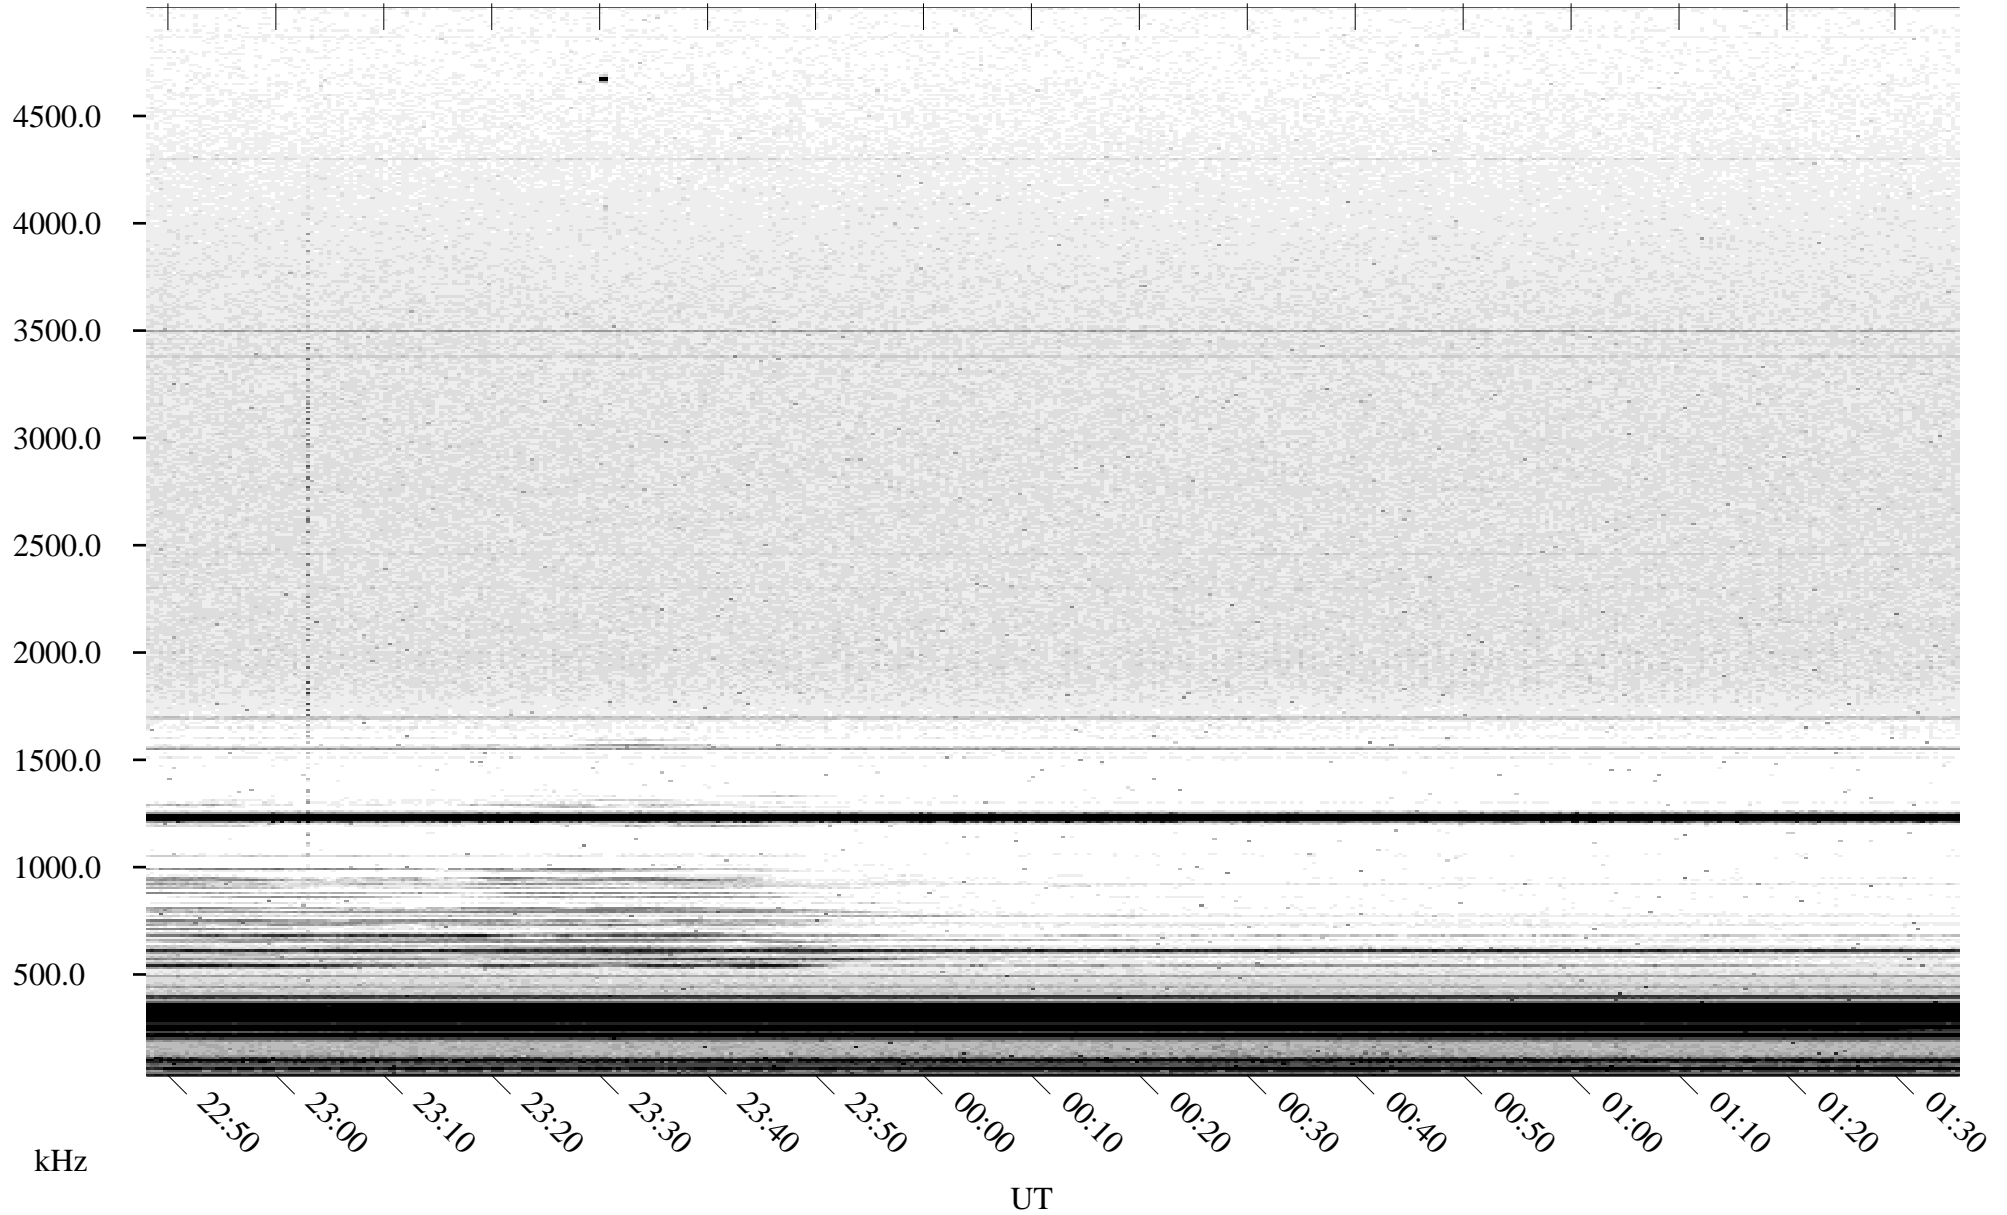

11/09/2004 Churchill, Manitoba

Linear Scale Black = 161 White = 15

ch04314l.r00m max_12

Page 1

11/09/2004 Churchill, Manitoba

Linear Scale

Black = 161

White = 15

ch04314l.r00m max_12

Page 2

11/10/2004 Churchill, Manitoba

Linear Scale

Black = 161

White = 15

ch04314l.r00m max_12

Page 3

11/10/2004 Churchill, Manitoba

Linear Scale Black = 161 White = 15

ch04314l.r00m max_12

Page 4

11/10/2004 Churchill, Manitoba

Linear Scale Black = 161 White = 15

ch04314l.r00m max_12

Page 5

11/10/2004 Churchill, Manitoba

Linear Scale Black = 161 White = 15

ch04314l.r00m max_12

Page 6

11/10/2004 Churchill, Manitoba

Linear Scale Black = 161 White = 15

ch04314l.r00m max_12

Page 7