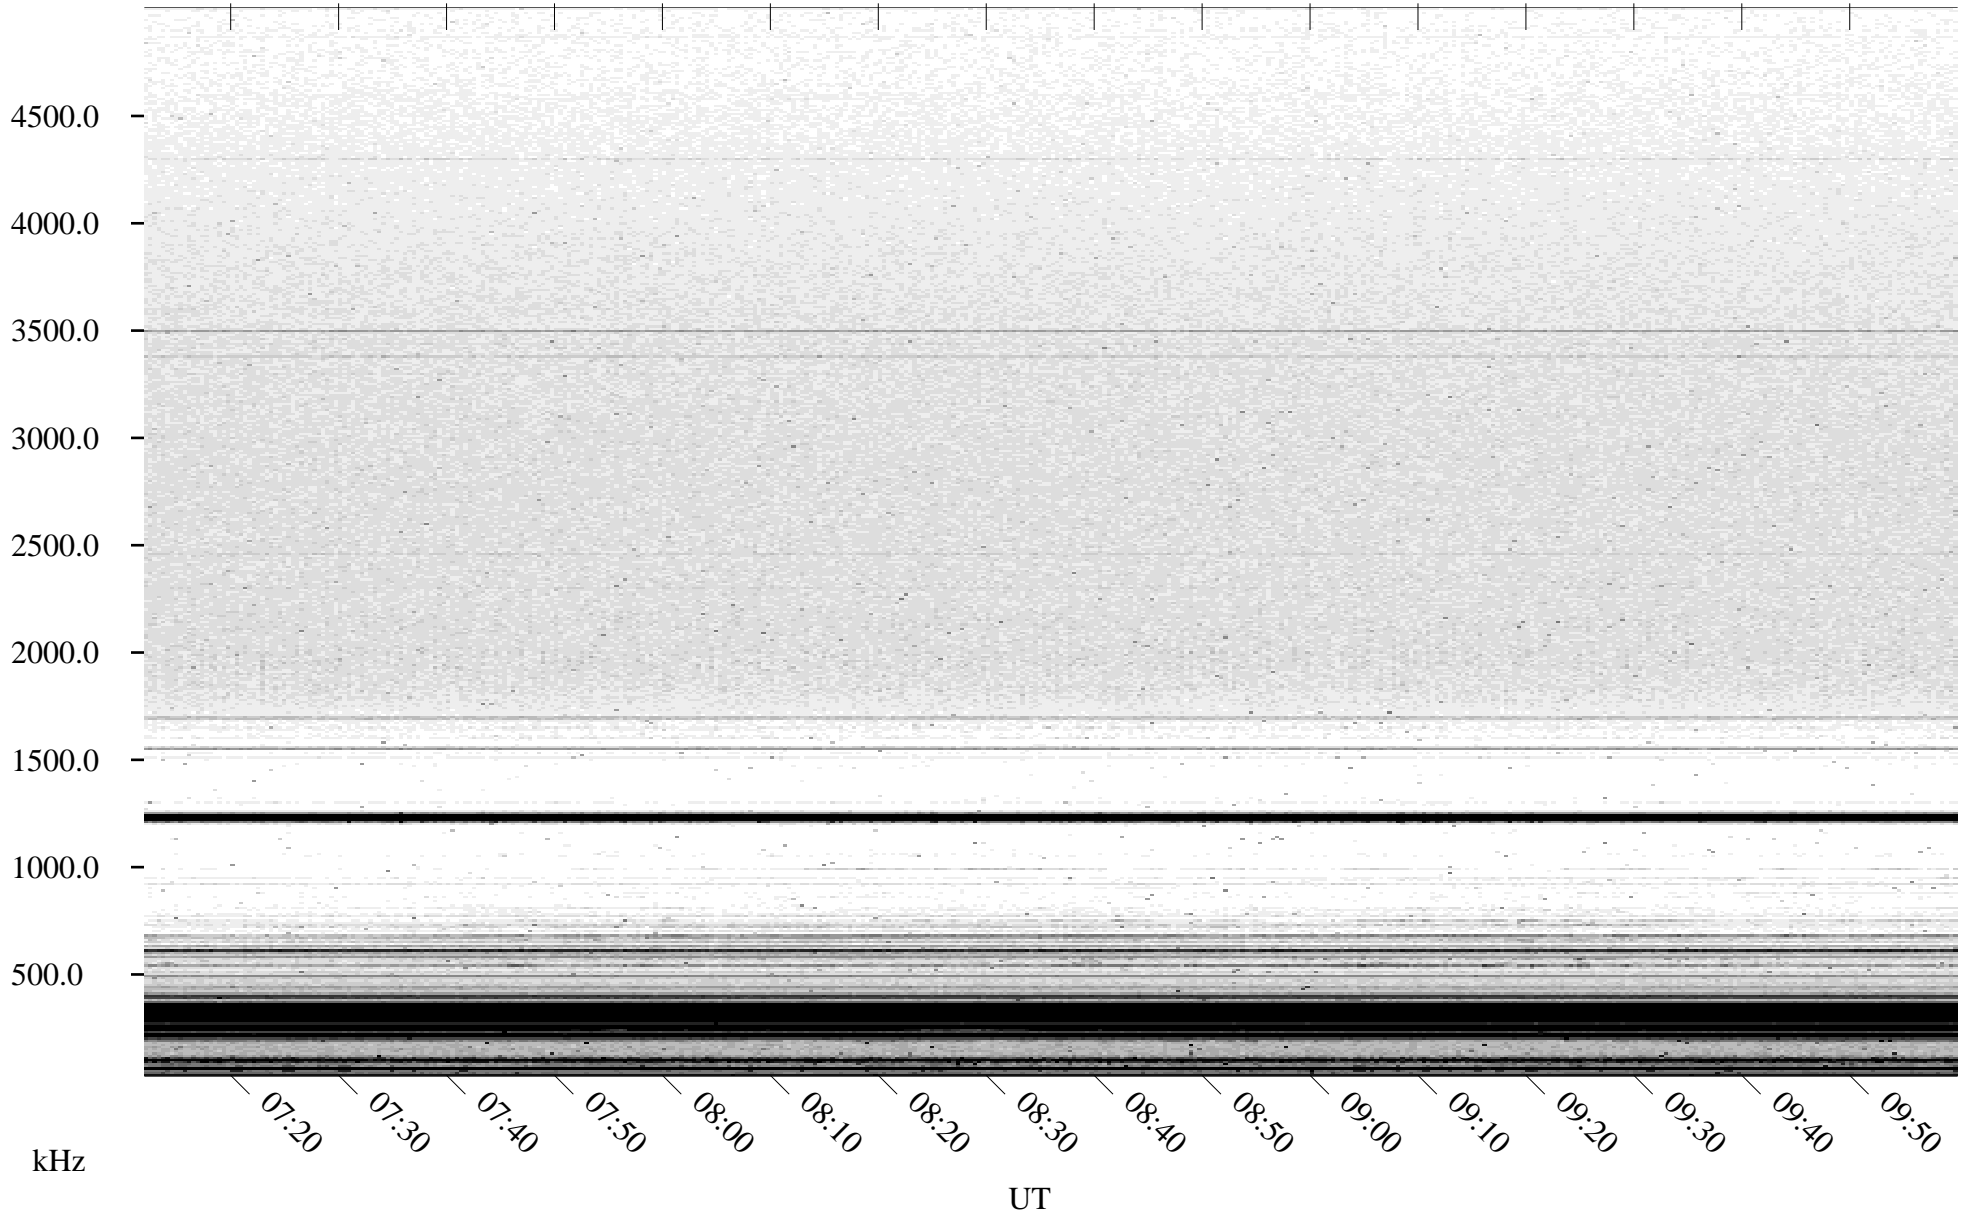

ch04314l.r00m max_12

Page 2

11/10/2004 Churchill, Manitoba

Linear Scale

Black = 161

White = 15

ch04314l.r00m max_12

Page 3

11/10/2004 Churchill, Manitoba

Linear Scale Black = 161 White = 15

ch04314l.r00m max_12

Page 4

11/10/2004 Churchill, Manitoba

Linear Scale Black = 161 White = 15

ch04314l.r00m max_12

Page 5

11/10/2004 Churchill, Manitoba

Linear Scale Black = 161 White = 15

ch04314l.r00m max_12

Page 6

11/10/2004 Churchill, Manitoba

Linear Scale Black = 161 White = 15

ch04314l.r00m max_12

Page 7

11/10/2004 Churchill, Manitoba

Linear Scale Black = 161 White = 15

ch04314l.r00m max_12

Page 8