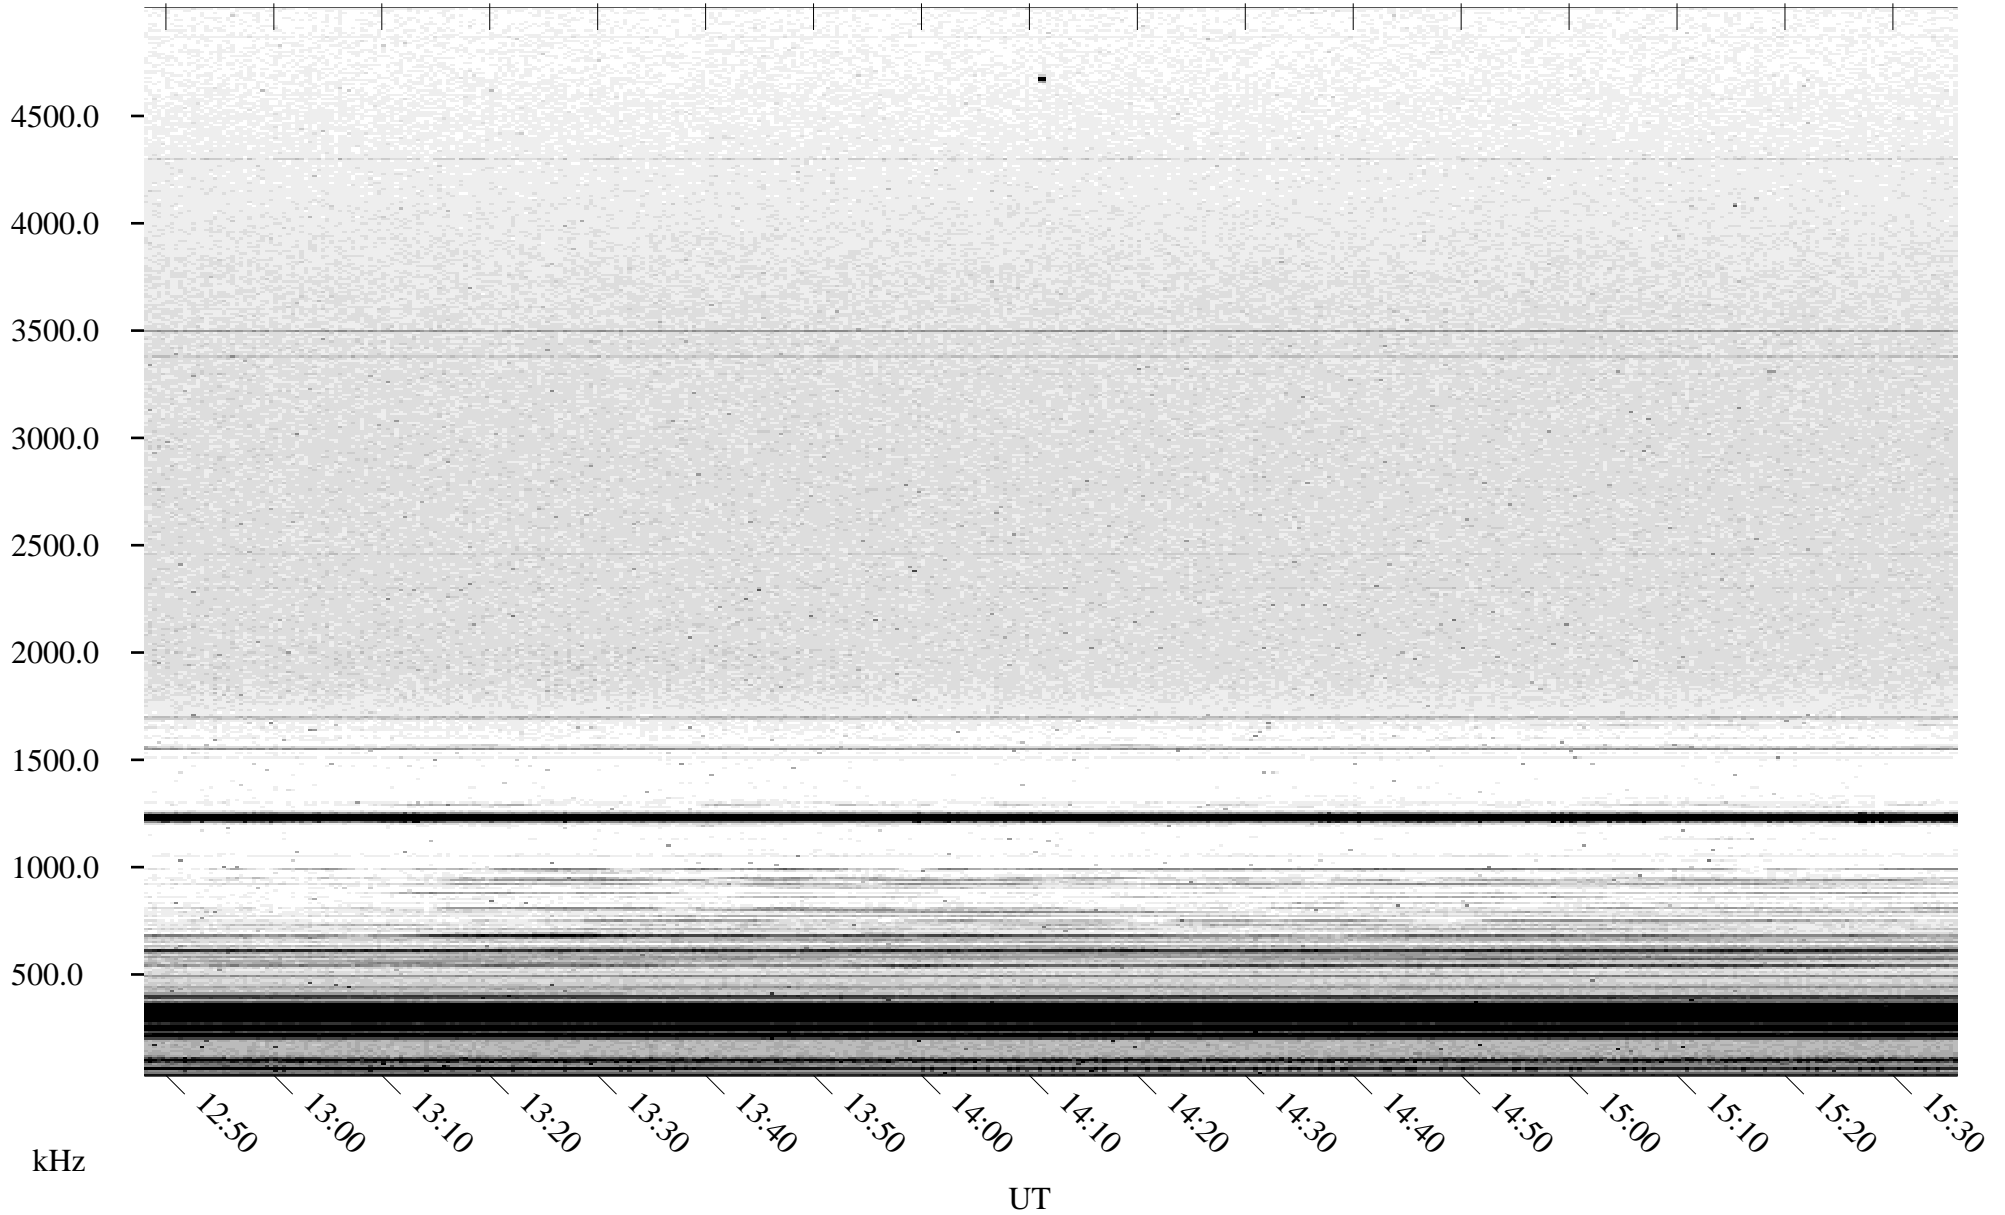

11/10/2004 Churchill, Manitoba

Linear Scale Black = 161 White = 15

ch04314l.r00m max_12

Page 4

11/10/2004 Churchill, Manitoba

Linear Scale Black = 161 White = 15

ch04314l.r00m max_12

Page 5

11/10/2004 Churchill, Manitoba

Linear Scale Black = 161 White = 15

ch04314l.r00m max_12

Page 6

11/10/2004 Churchill, Manitoba

Linear Scale Black = 161 White = 15

ch04314l.r00m max_12

Page 7

11/10/2004 Churchill, Manitoba

Linear Scale Black = 161 White = 15

ch04314l.r00m max_12

Page 8