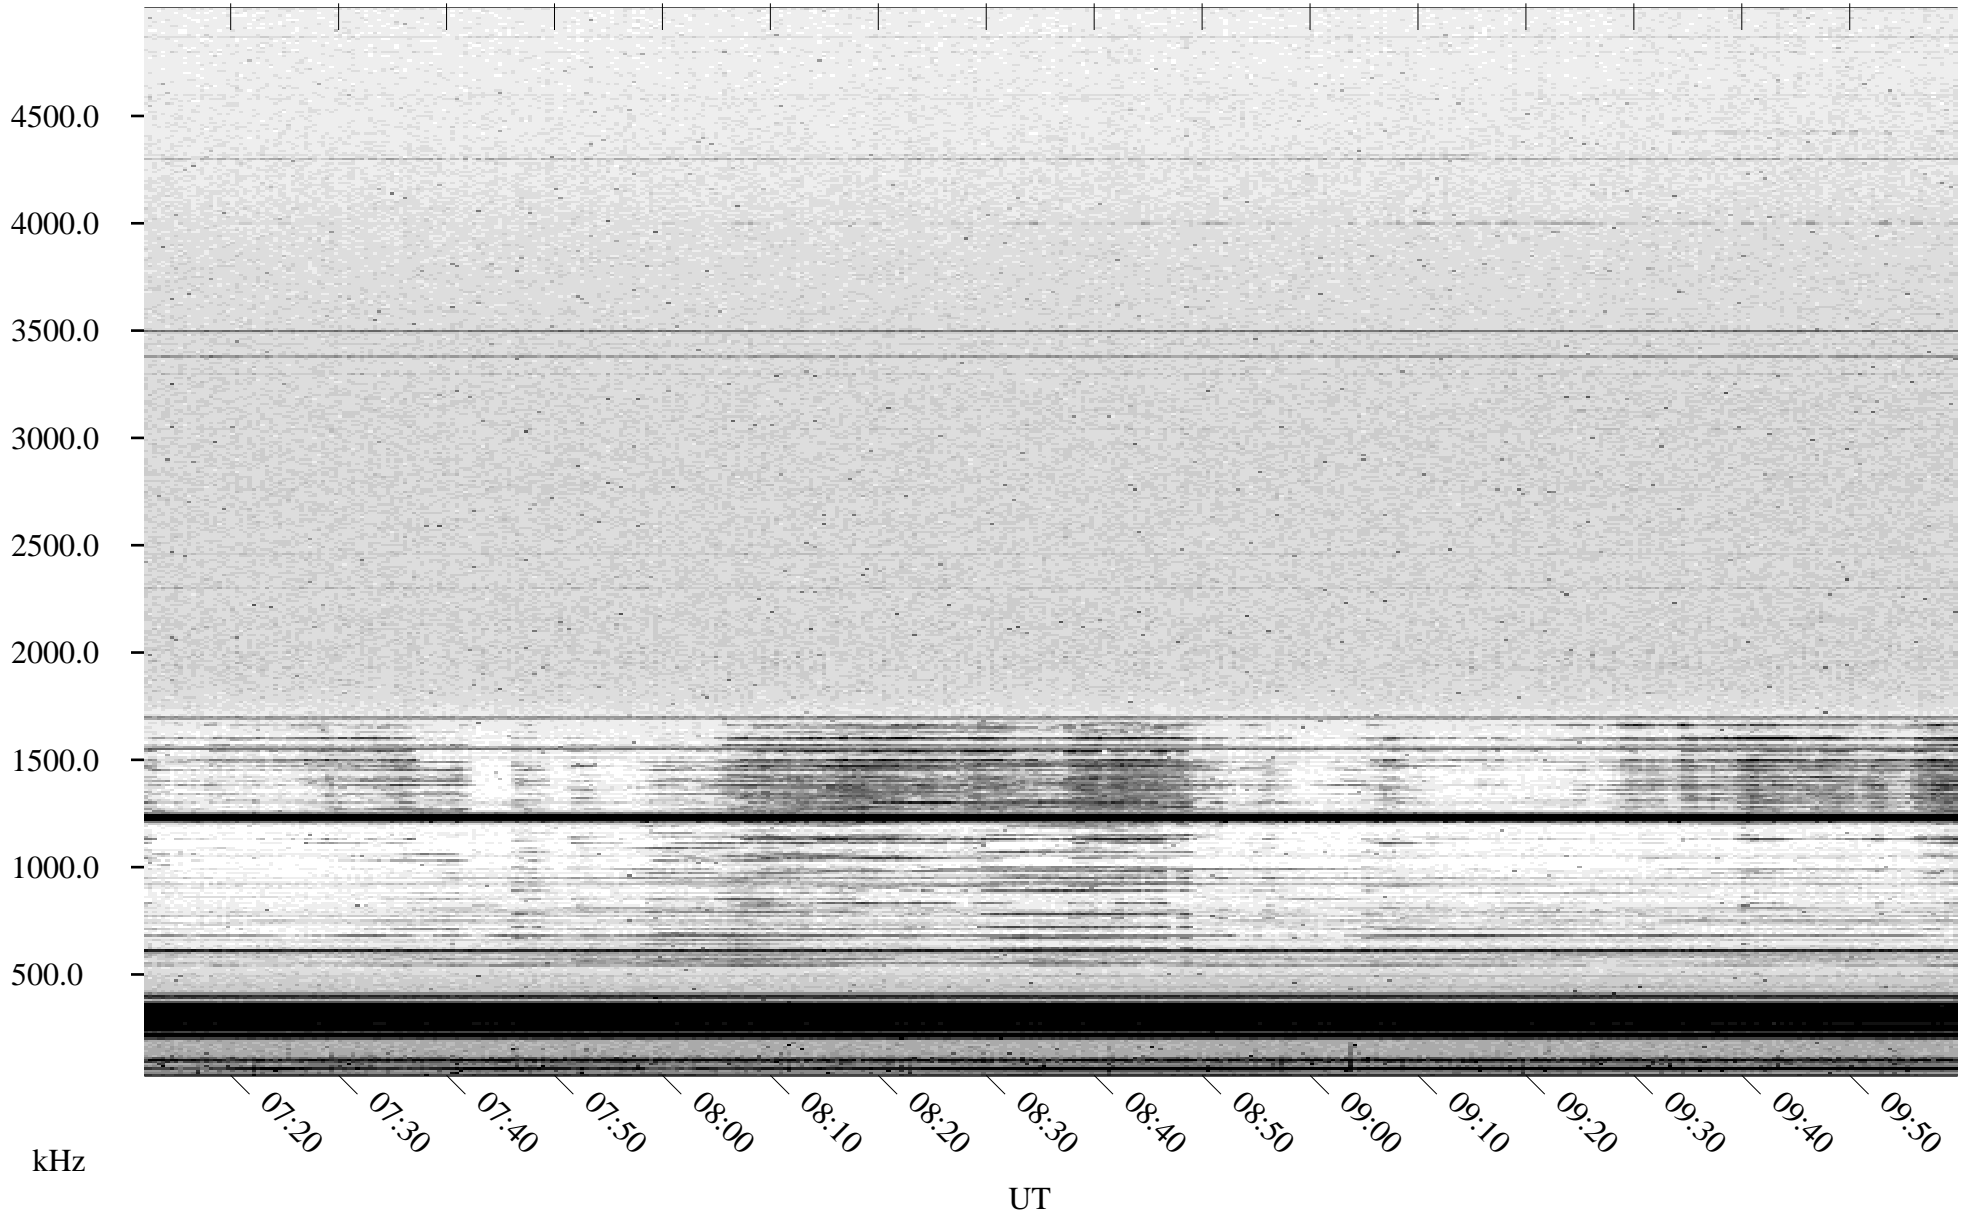

11/12/2004 Churchill, Manitoba

Linear Scale Black = 161 White = 15

ch04317l.r00m max_12

Page 1

11/12/2004 Churchill, Manitoba

Linear Scale Black = 161 White = 15

ch04317l.r00m max_12

Page 2

11/13/2004 Churchill, Manitoba

Linear Scale Black = 161 White = 15

ch04317l.r00m max_12

Page 3

11/13/2004 Churchill, Manitoba

Linear Scale Black = 161 White = 15

ch04317l.r00m max_12

Page 4

11/13/2004 Churchill, Manitoba

Linear Scale Black = 161 White = 15

ch04317l.r00m max_12

Page 5

11/13/2004 Churchill, Manitoba

Linear Scale Black = 161 White = 15

ch04317l.r00m max_12

Page 6

11/13/2004 Churchill, Manitoba

Linear Scale Black = 161 White = 15

ch04317l.r00m max_12

Page 7

11/13/2004 Churchill, Manitoba

Linear Scale Black = 161 White = 15

ch04317l.r00m max_12