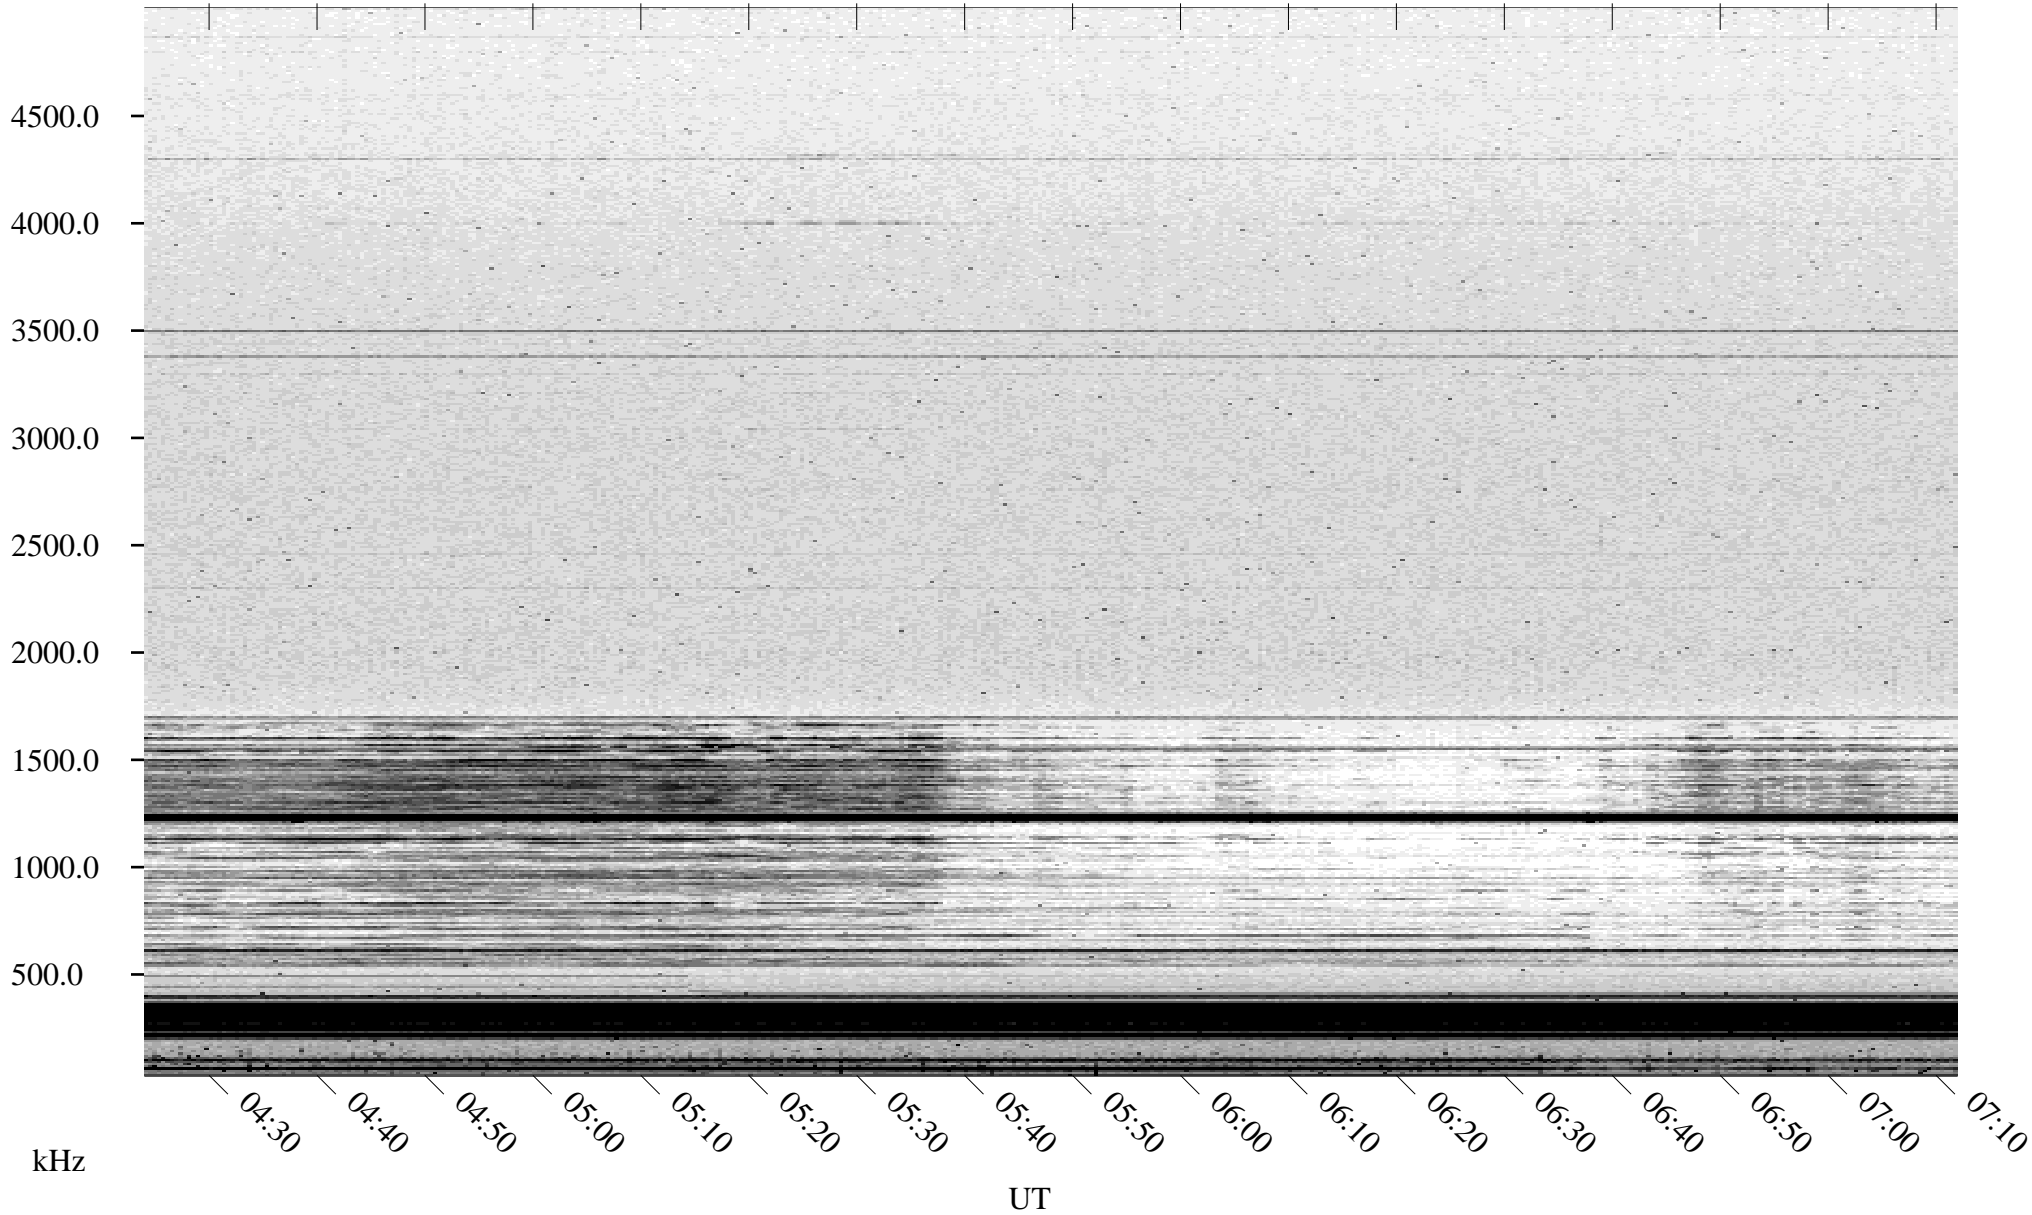

11/12/2004 Churchill, Manitoba

Linear Scale Black = 161 White = 15

ch04317l.r00m max_12

Page 1

11/12/2004 Churchill, Manitoba

Linear Scale Black = 161 White = 15

ch04317l.r00m max_12

Page 2

11/13/2004 Churchill, Manitoba

Linear Scale Black = 161 White = 15

ch04317l.r00m max_12

Page 3

11/13/2004 Churchill, Manitoba

Linear Scale Black = 161 White = 15

ch04317l.r00m max_12

Page 4

11/13/2004 Churchill, Manitoba

Linear Scale Black = 161 White = 15

ch04317l.r00m max_12

Page 5

11/13/2004 Churchill, Manitoba

Linear Scale Black = 161 White = 15

ch04317l.r00m max_12

Page 6

11/13/2004 Churchill, Manitoba

Linear Scale Black = 161 White = 15

ch04317l.r00m max_12

Page 7

11/13/2004 Churchill, Manitoba

Linear Scale Black = 161 White = 15

ch04317l.r00m max_12