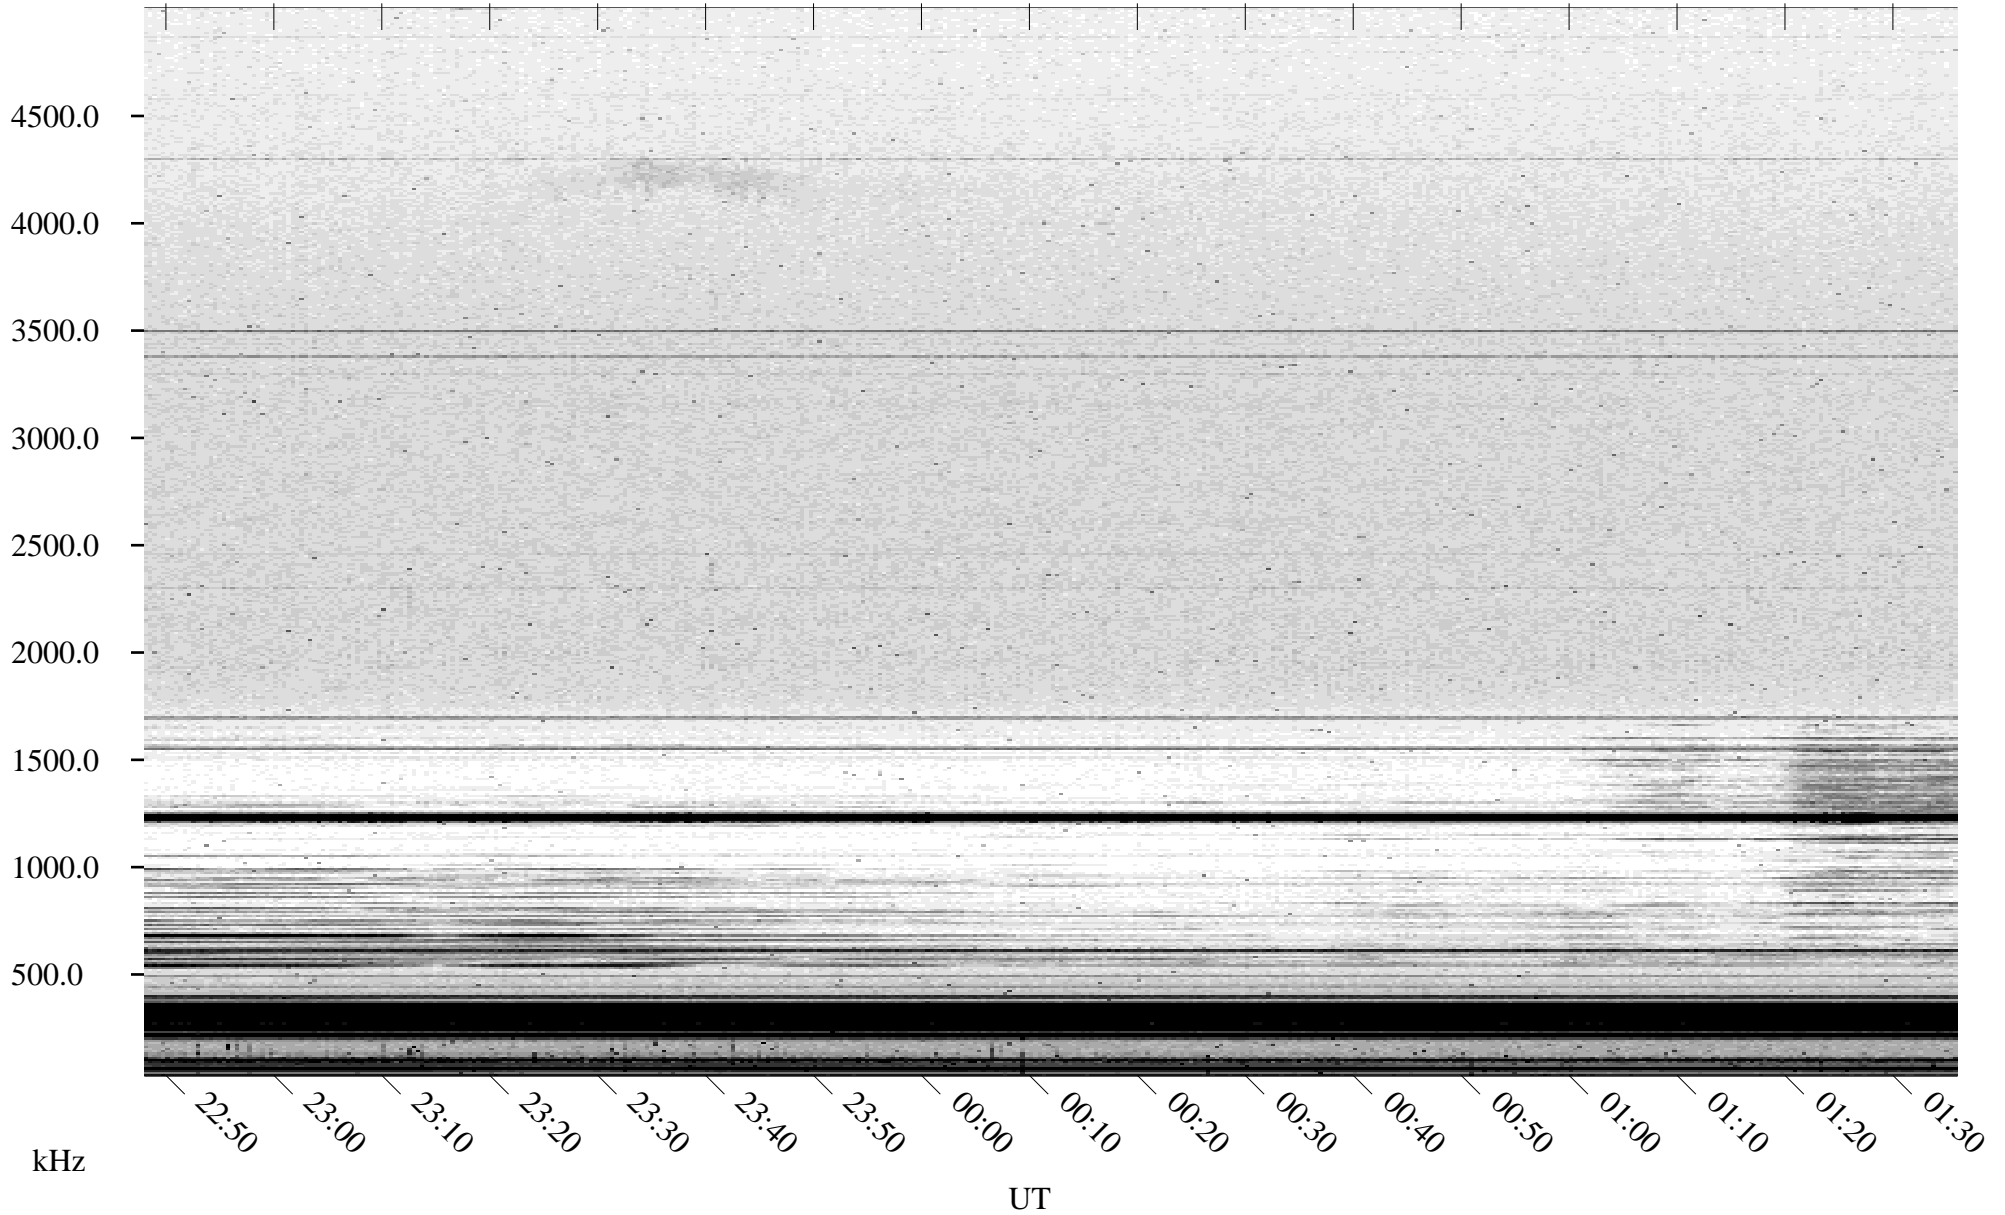

11/12/2004 Churchill, Manitoba

Linear Scale Black = 161 White = 15

ch04317l.r00m max_12

Page 1

11/12/2004 Churchill, Manitoba

Linear Scale Black = 161 White = 15

ch04317l.r00m max_12

Page 2

11/13/2004 Churchill, Manitoba

Linear Scale Black = 161 White = 15

ch04317l.r00m max_12

Page 3

11/13/2004 Churchill, Manitoba

Linear Scale Black = 161 White = 15

ch04317l.r00m max_12

Page 4

11/13/2004 Churchill, Manitoba

Linear Scale Black = 161 White = 15

ch04317l.r00m max_12

Page 5

11/13/2004 Churchill, Manitoba

Linear Scale Black = 161 White = 15

ch04317l.r00m max_12

Page 6

11/13/2004 Churchill, Manitoba

Linear Scale Black = 161 White = 15

ch04317l.r00m max_12

Page 7

11/13/2004 Churchill, Manitoba

Linear Scale Black = 161 White = 15

ch04317l.r00m max_12