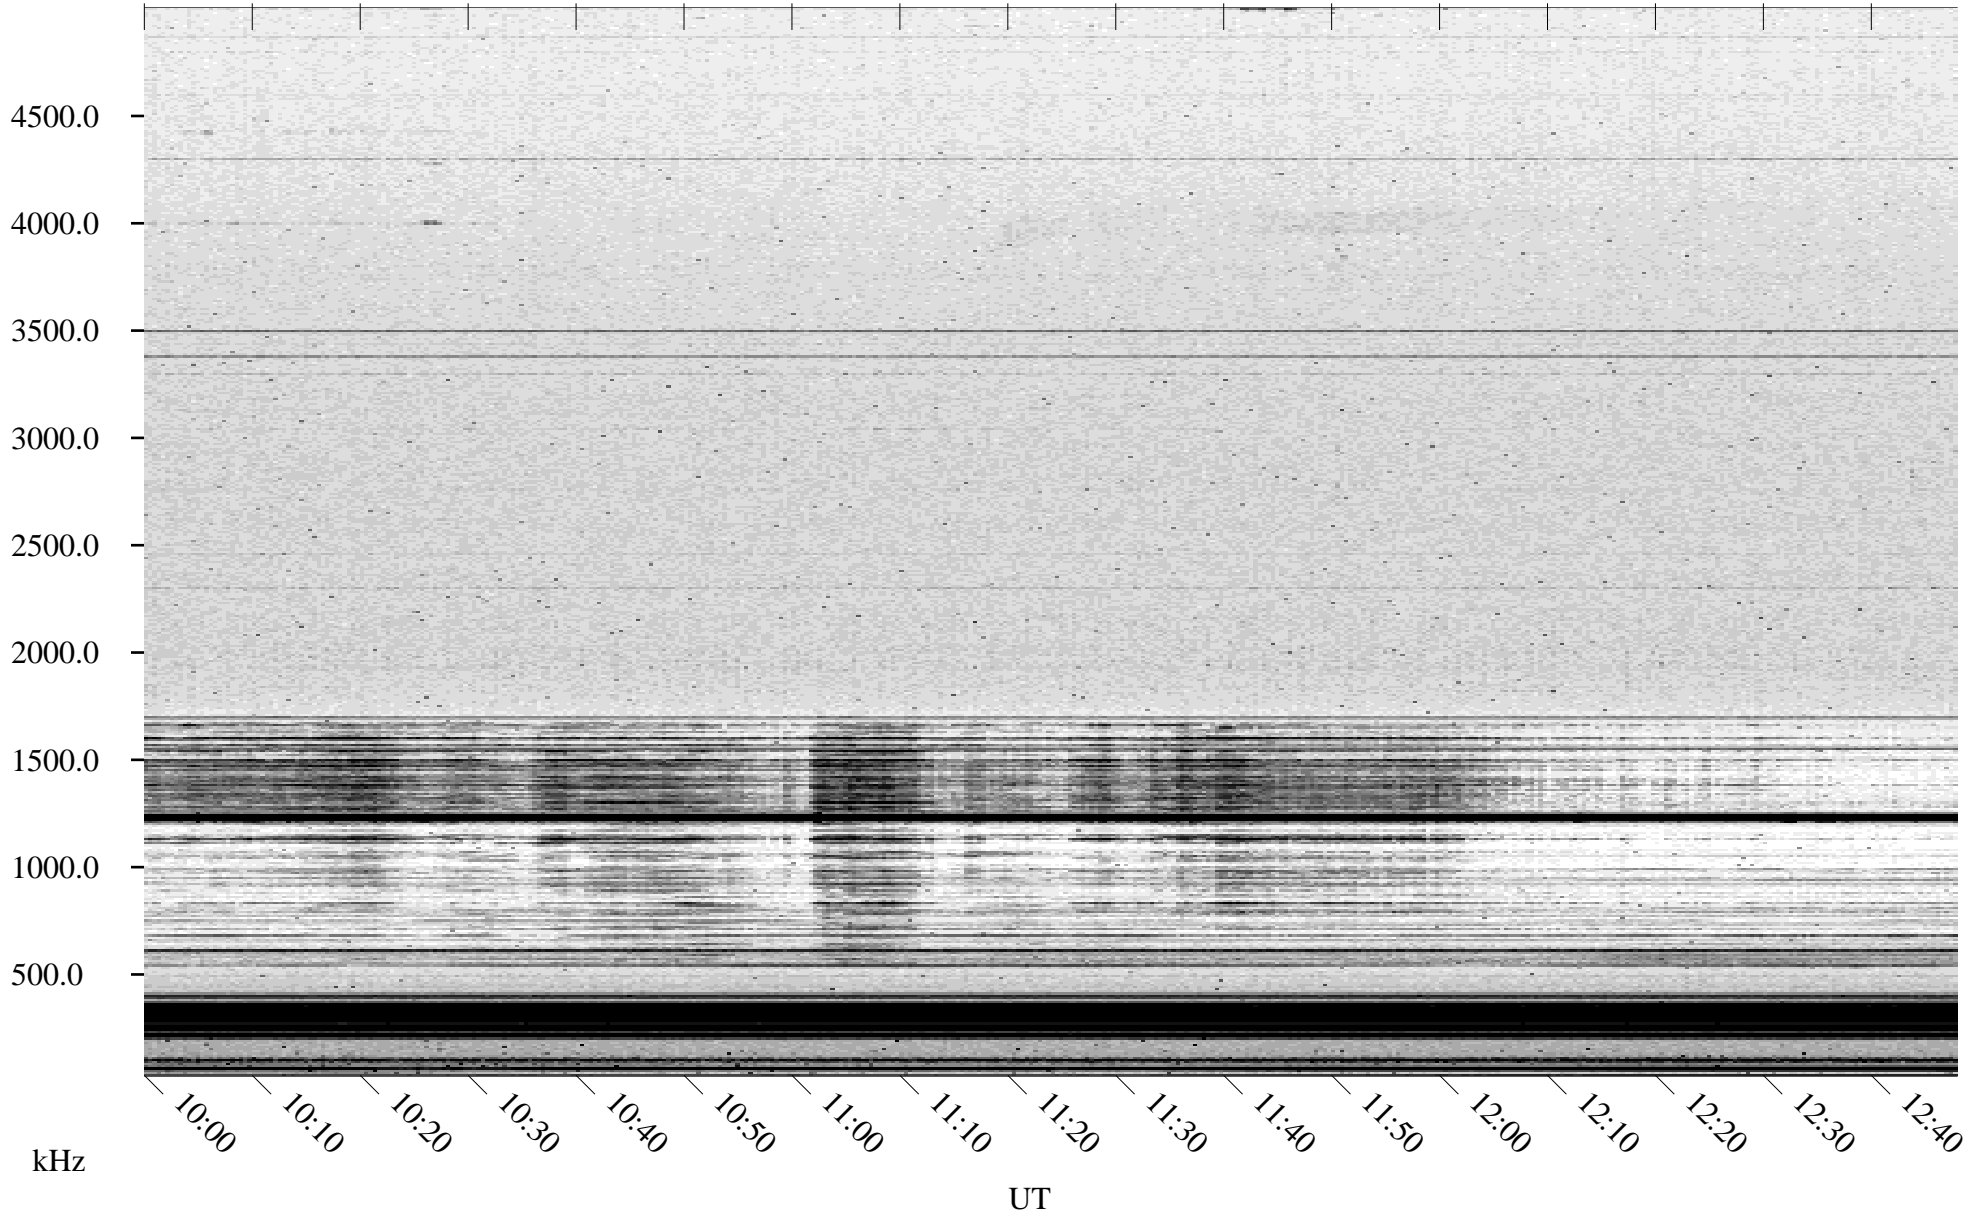

11/12/2004 Churchill, Manitoba

Linear Scale Black = 161 White = 15

ch04317l.r00m max_12

Page 1

11/12/2004 Churchill, Manitoba

Linear Scale Black = 161 White = 15

ch04317l.r00m max_12

Page 2

11/13/2004 Churchill, Manitoba

Linear Scale Black = 161 White = 15

ch04317l.r00m max_12

Page 3

11/13/2004 Churchill, Manitoba

Linear Scale Black = 161 White = 15

ch04317l.r00m max_12

Page 4

11/13/2004 Churchill, Manitoba

Linear Scale Black = 161 White = 15

ch04317l.r00m max_12

Page 5

11/13/2004 Churchill, Manitoba

Linear Scale Black = 161 White = 15

ch04317l.r00m max_12

Page 6

11/13/2004 Churchill, Manitoba

Linear Scale Black = 161 White = 15

ch04317l.r00m max_12

Page 7

11/13/2004 Churchill, Manitoba

Linear Scale Black = 161 White = 15

ch04317l.r00m max_12