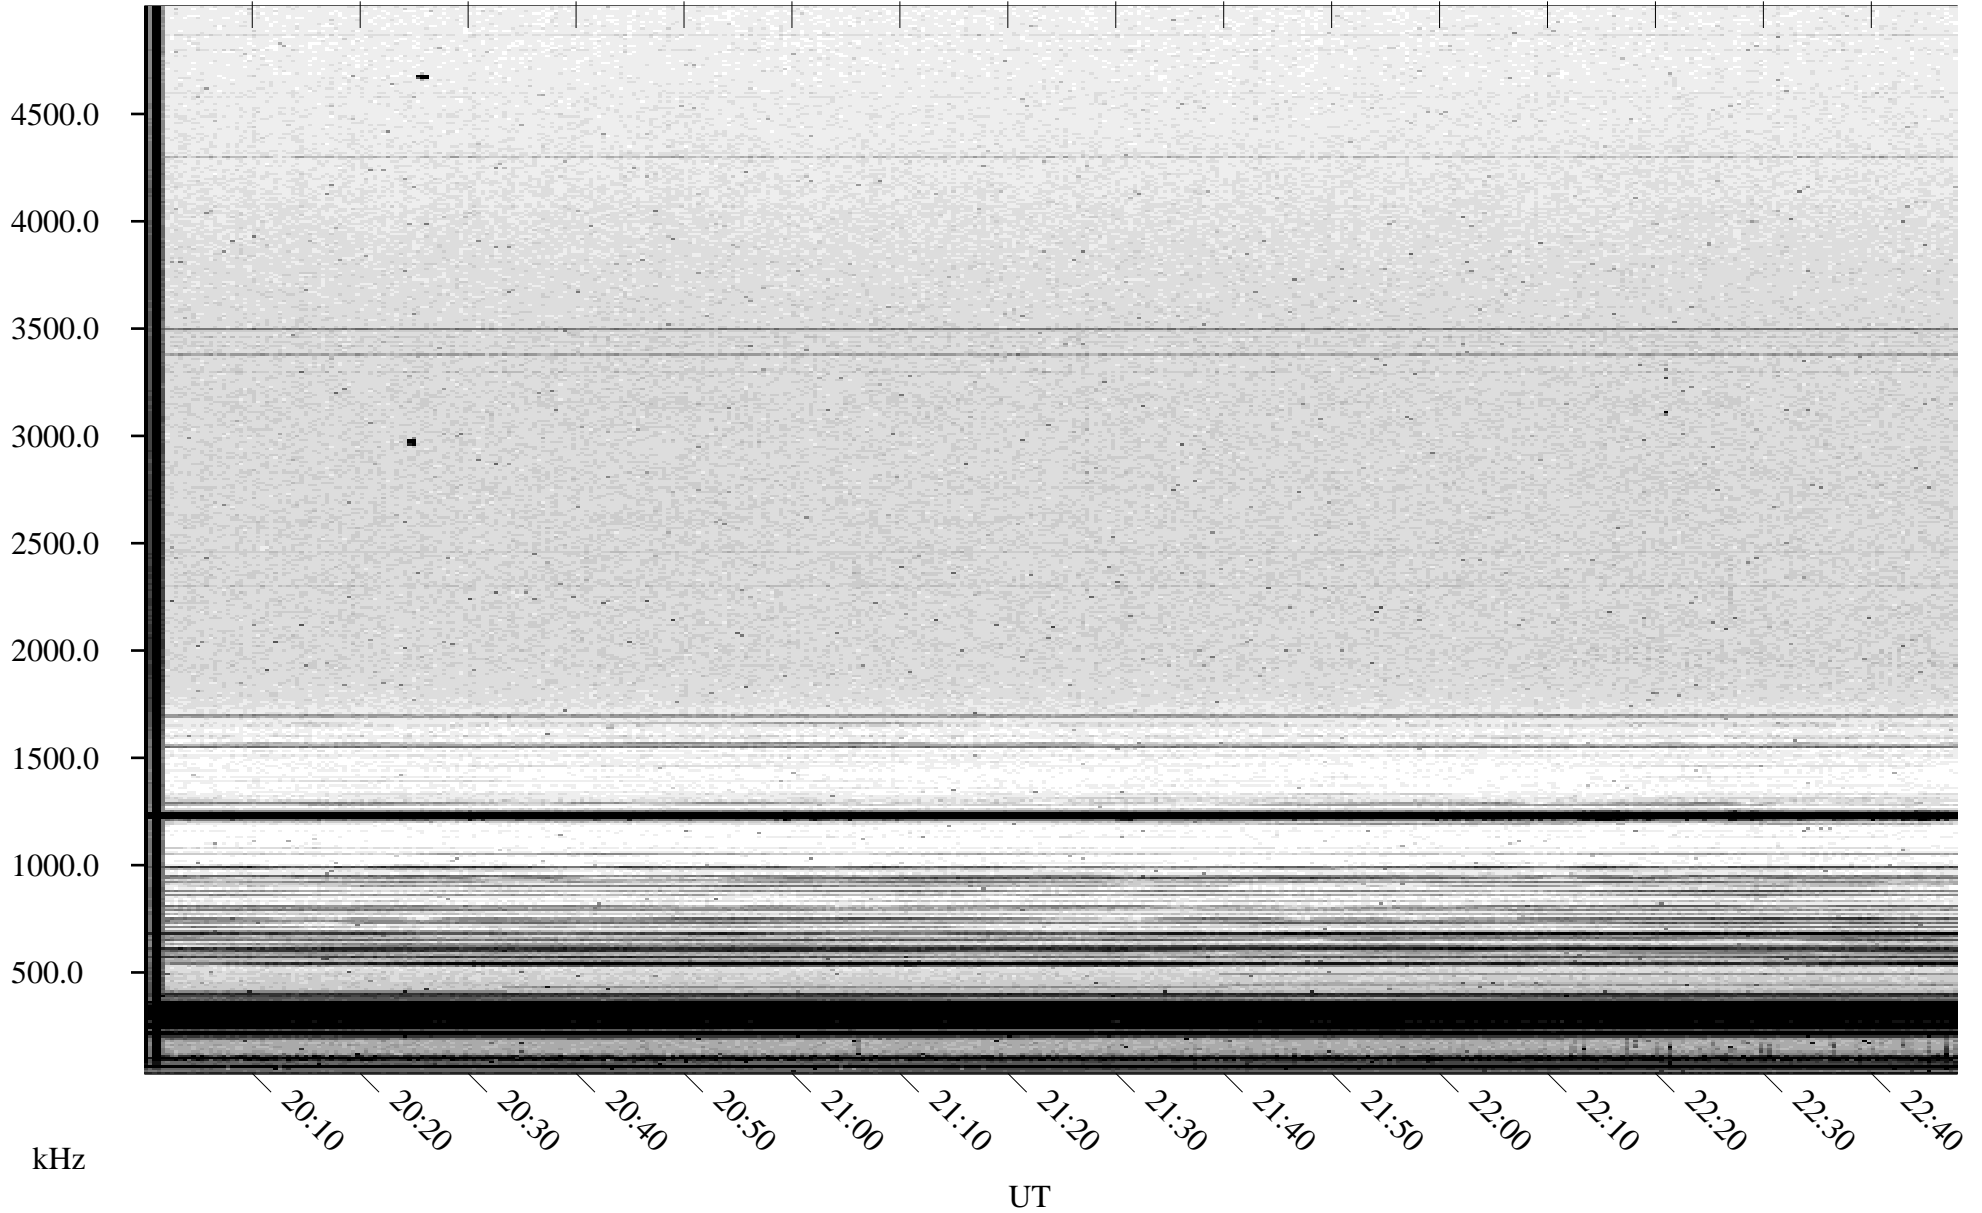

11/12/2004 Churchill, Manitoba

Linear Scale Black = 161 White = 15

ch04317l.r00m max_12

Page 1

11/12/2004 Churchill, Manitoba

Linear Scale Black = 161 White = 15

ch04317l.r00m max_12

Page 2

11/13/2004 Churchill, Manitoba

Linear Scale Black = 161 White = 15

ch04317l.r00m max_12

Page 3

11/13/2004 Churchill, Manitoba

Linear Scale Black = 161 White = 15

ch04317l.r00m max_12

Page 4

11/13/2004 Churchill, Manitoba

Linear Scale Black = 161 White = 15

ch04317l.r00m max_12

Page 5

11/13/2004 Churchill, Manitoba

Linear Scale Black = 161 White = 15

ch04317l.r00m max_12

Page 6

11/13/2004 Churchill, Manitoba

Linear Scale Black = 161 White = 15

ch04317l.r00m max_12

Page 7

11/13/2004 Churchill, Manitoba

Linear Scale Black = 161 White = 15

ch04317l.r00m max_12