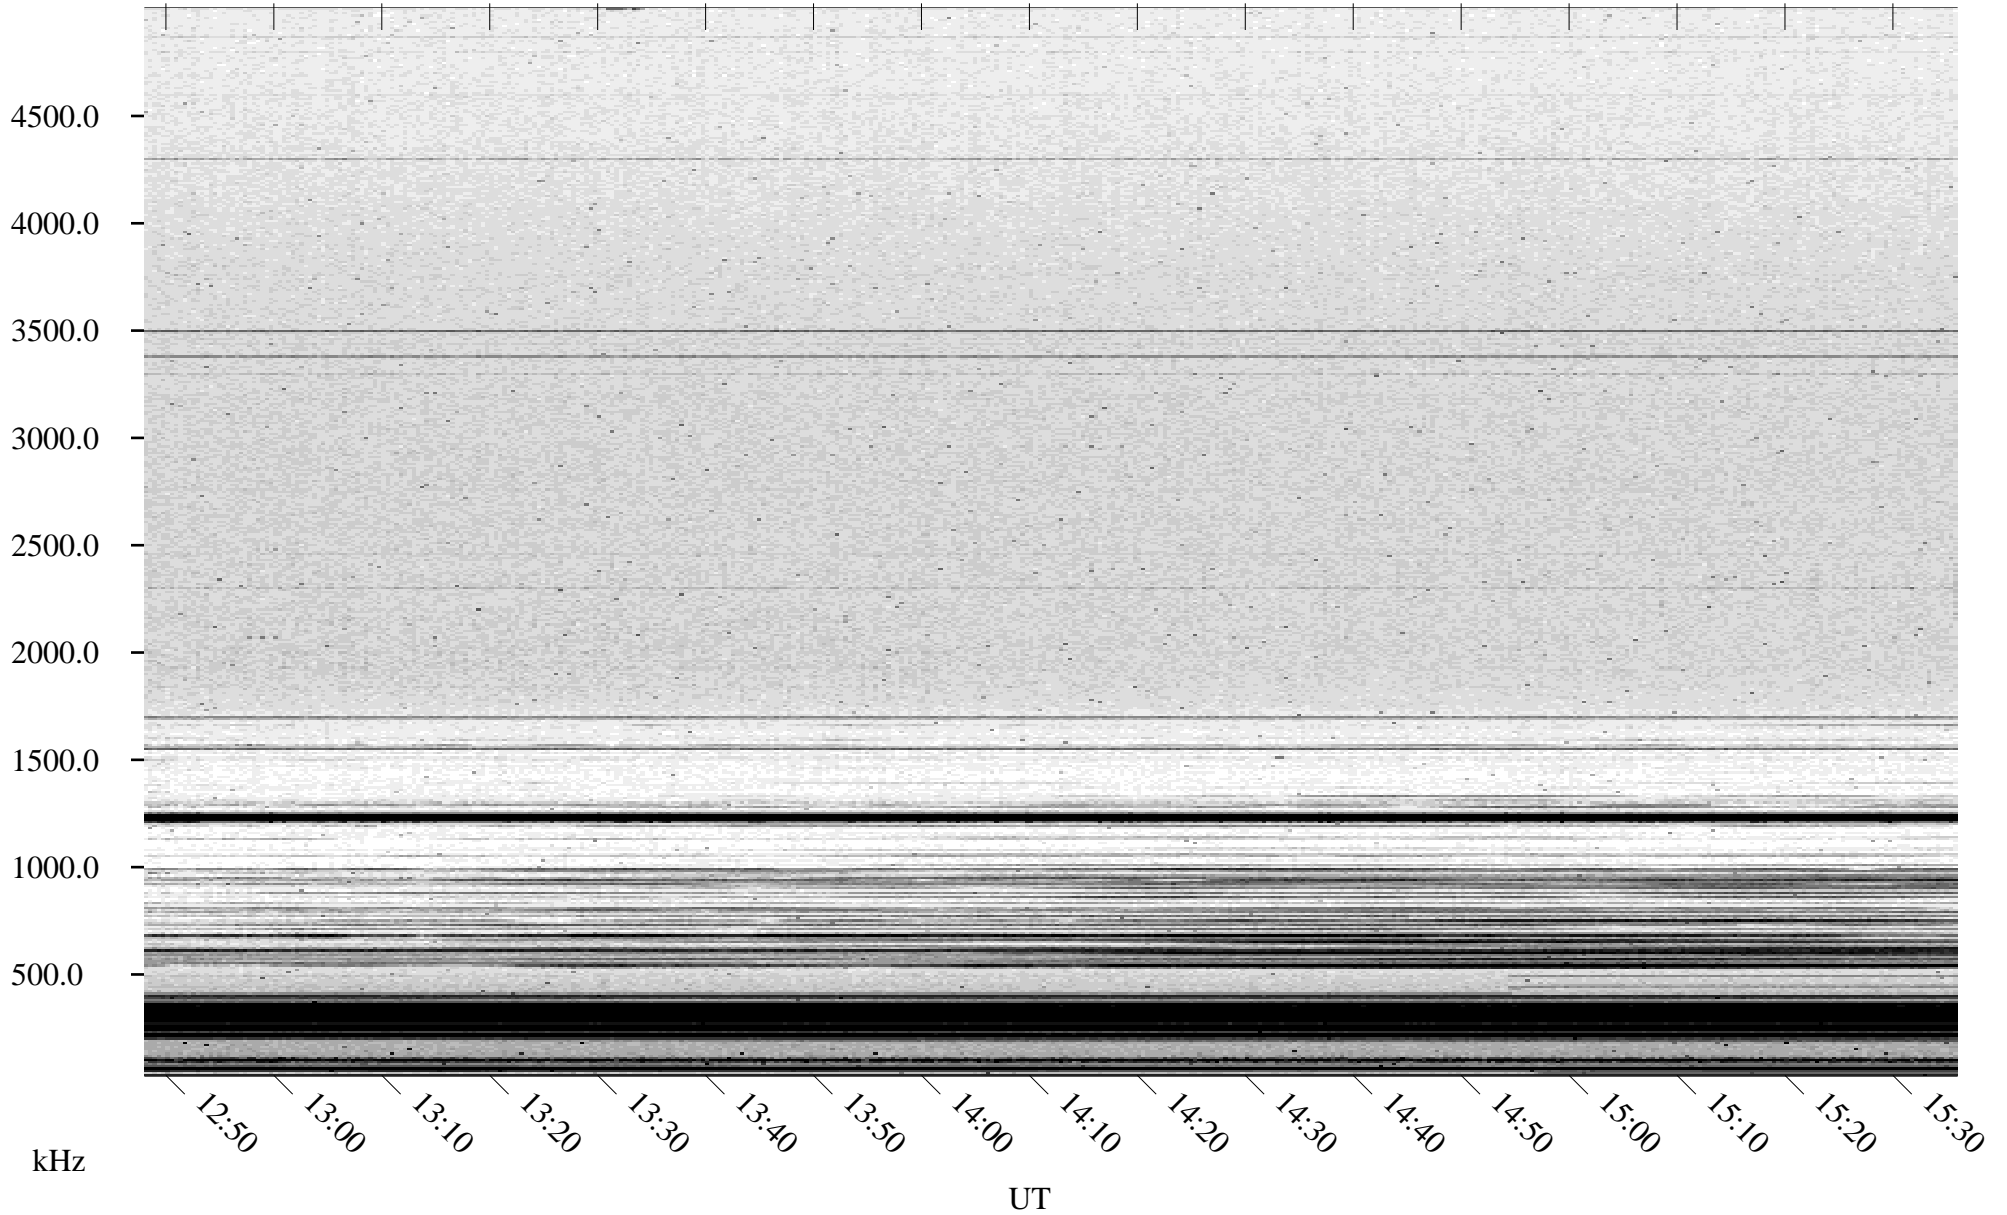

11/12/2004 Churchill, Manitoba

Linear Scale Black = 161 White = 15

ch04317l.r00m max_12

Page 1

11/12/2004 Churchill, Manitoba

Linear Scale Black = 161 White = 15

ch04317l.r00m max_12

Page 2

11/13/2004 Churchill, Manitoba

Linear Scale Black = 161 White = 15

ch04317l.r00m max_12

Page 3

11/13/2004 Churchill, Manitoba

Linear Scale Black = 161 White = 15

ch04317l.r00m max_12

Page 4

11/13/2004 Churchill, Manitoba

Linear Scale Black = 161 White = 15

ch04317l.r00m max_12

Page 5

11/13/2004 Churchill, Manitoba

Linear Scale Black = 161 White = 15

ch04317l.r00m max_12

Page 6

11/13/2004 Churchill, Manitoba

Linear Scale Black = 161 White = 15

ch04317l.r00m max_12

Page 7

11/13/2004 Churchill, Manitoba

Linear Scale Black = 161 White = 15

ch04317l.r00m max_12