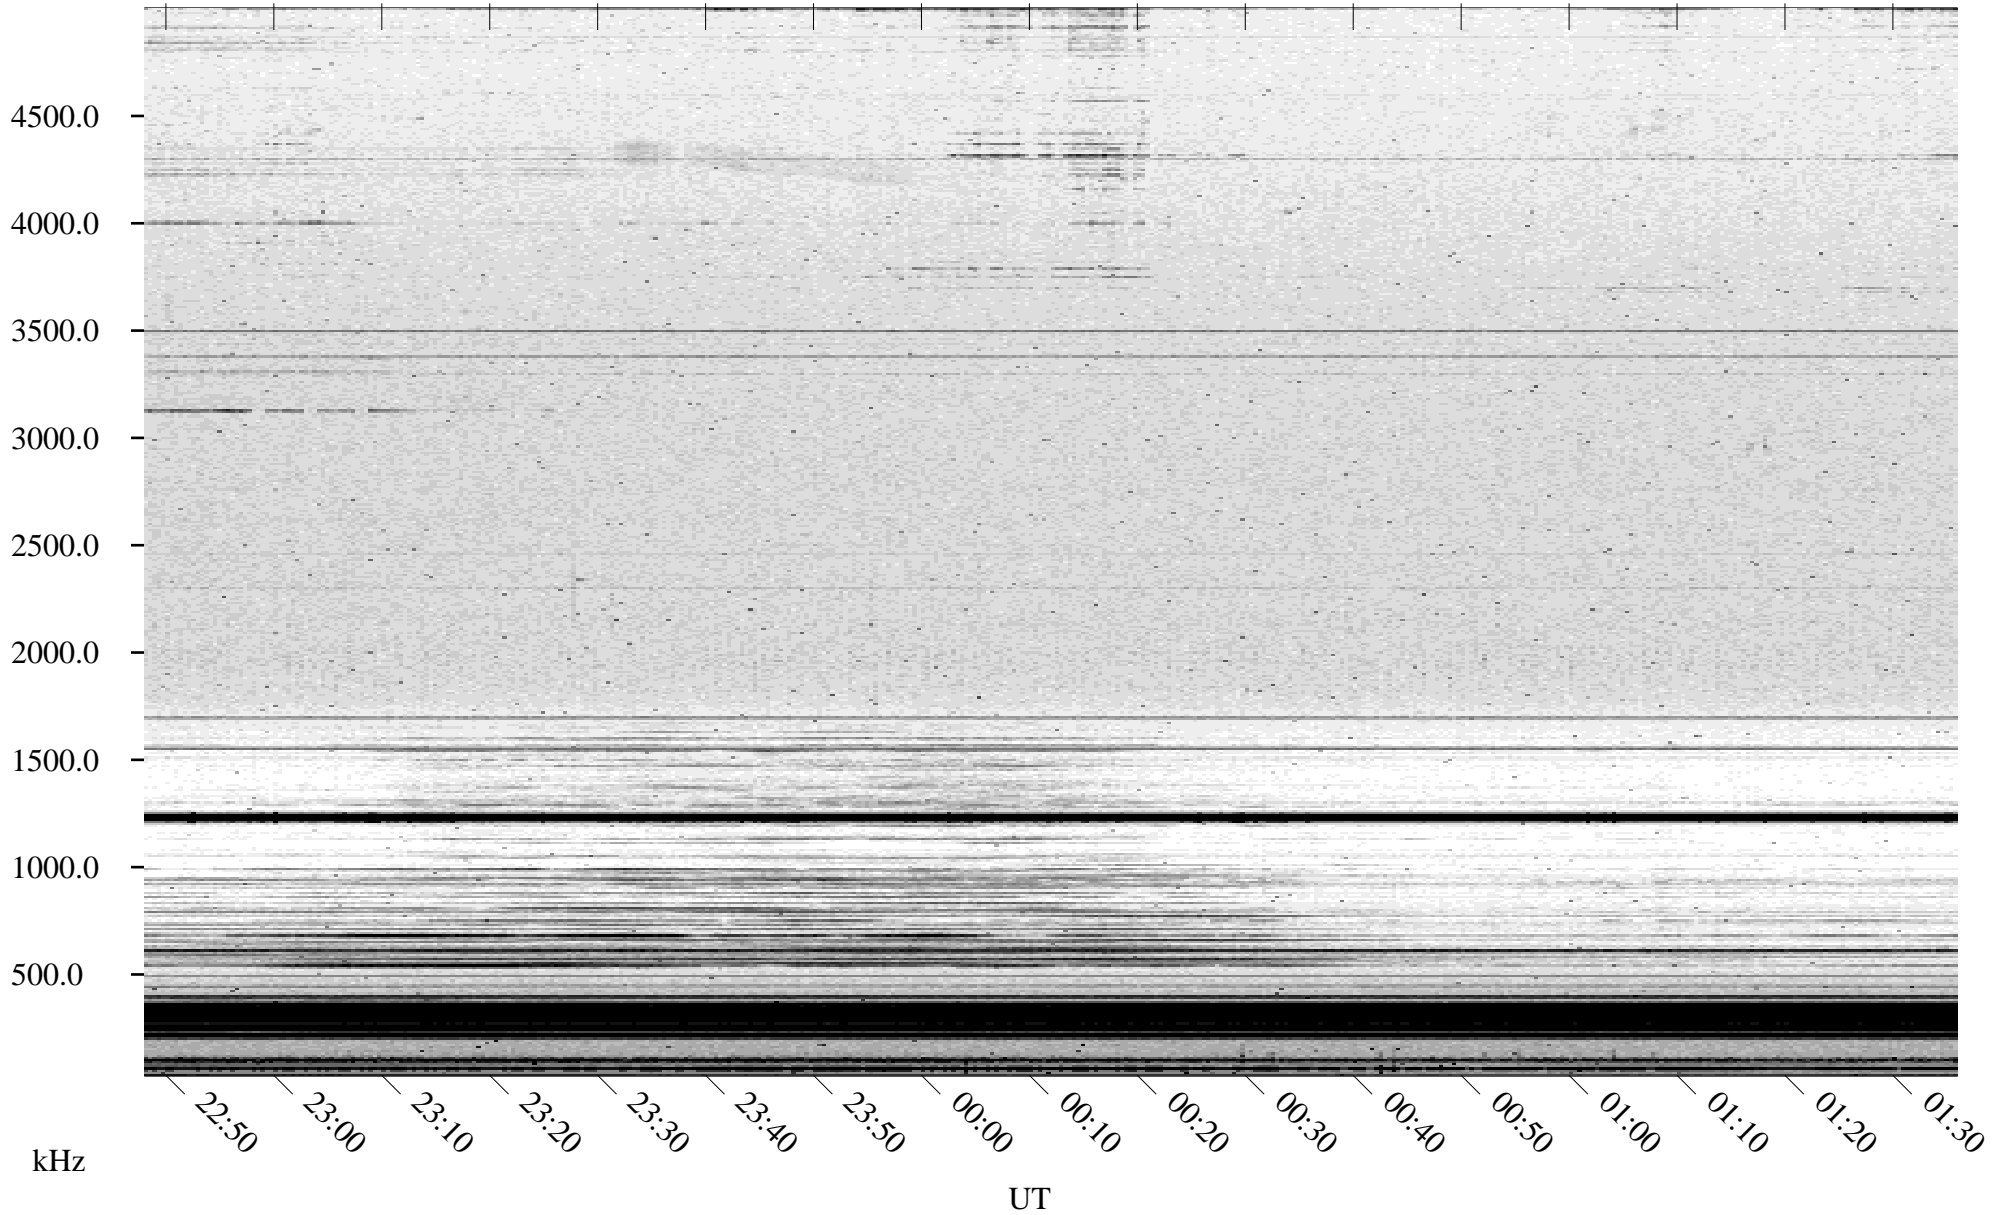

11/13/2004 Churchill, Manitoba

Linear Scale Black = 161 White = 15

ch04318l.r00m max_12

Page 1

11/13/2004 Churchill, Manitoba

Linear Scale Black = 161 White = 15

ch04318l.r00m max_12

Page 2

11/14/2004 Churchill, Manitoba

Linear Scale Black = 161 White = 15

ch04318l.r00m max_12

Page 3

11/14/2004 Churchill, Manitoba

Linear Scale Black = 161 White = 15

ch04318l.r00m max_12

Page 4

11/14/2004 Churchill, Manitoba

Linear Scale Black = 161 White = 15

ch04318l.r00m max_12

Page 5

11/14/2004 Churchill, Manitoba

Linear Scale Black = 161 White = 15

ch04318l.r00m max_12

Page 6

11/14/2004 Churchill, Manitoba

Linear Scale Black = 161 White = 15

ch04318l.r00m max_12

Page 7

11/14/2004 Churchill, Manitoba

Linear Scale Black = 161 White = 15

ch04318l.r00m max_12