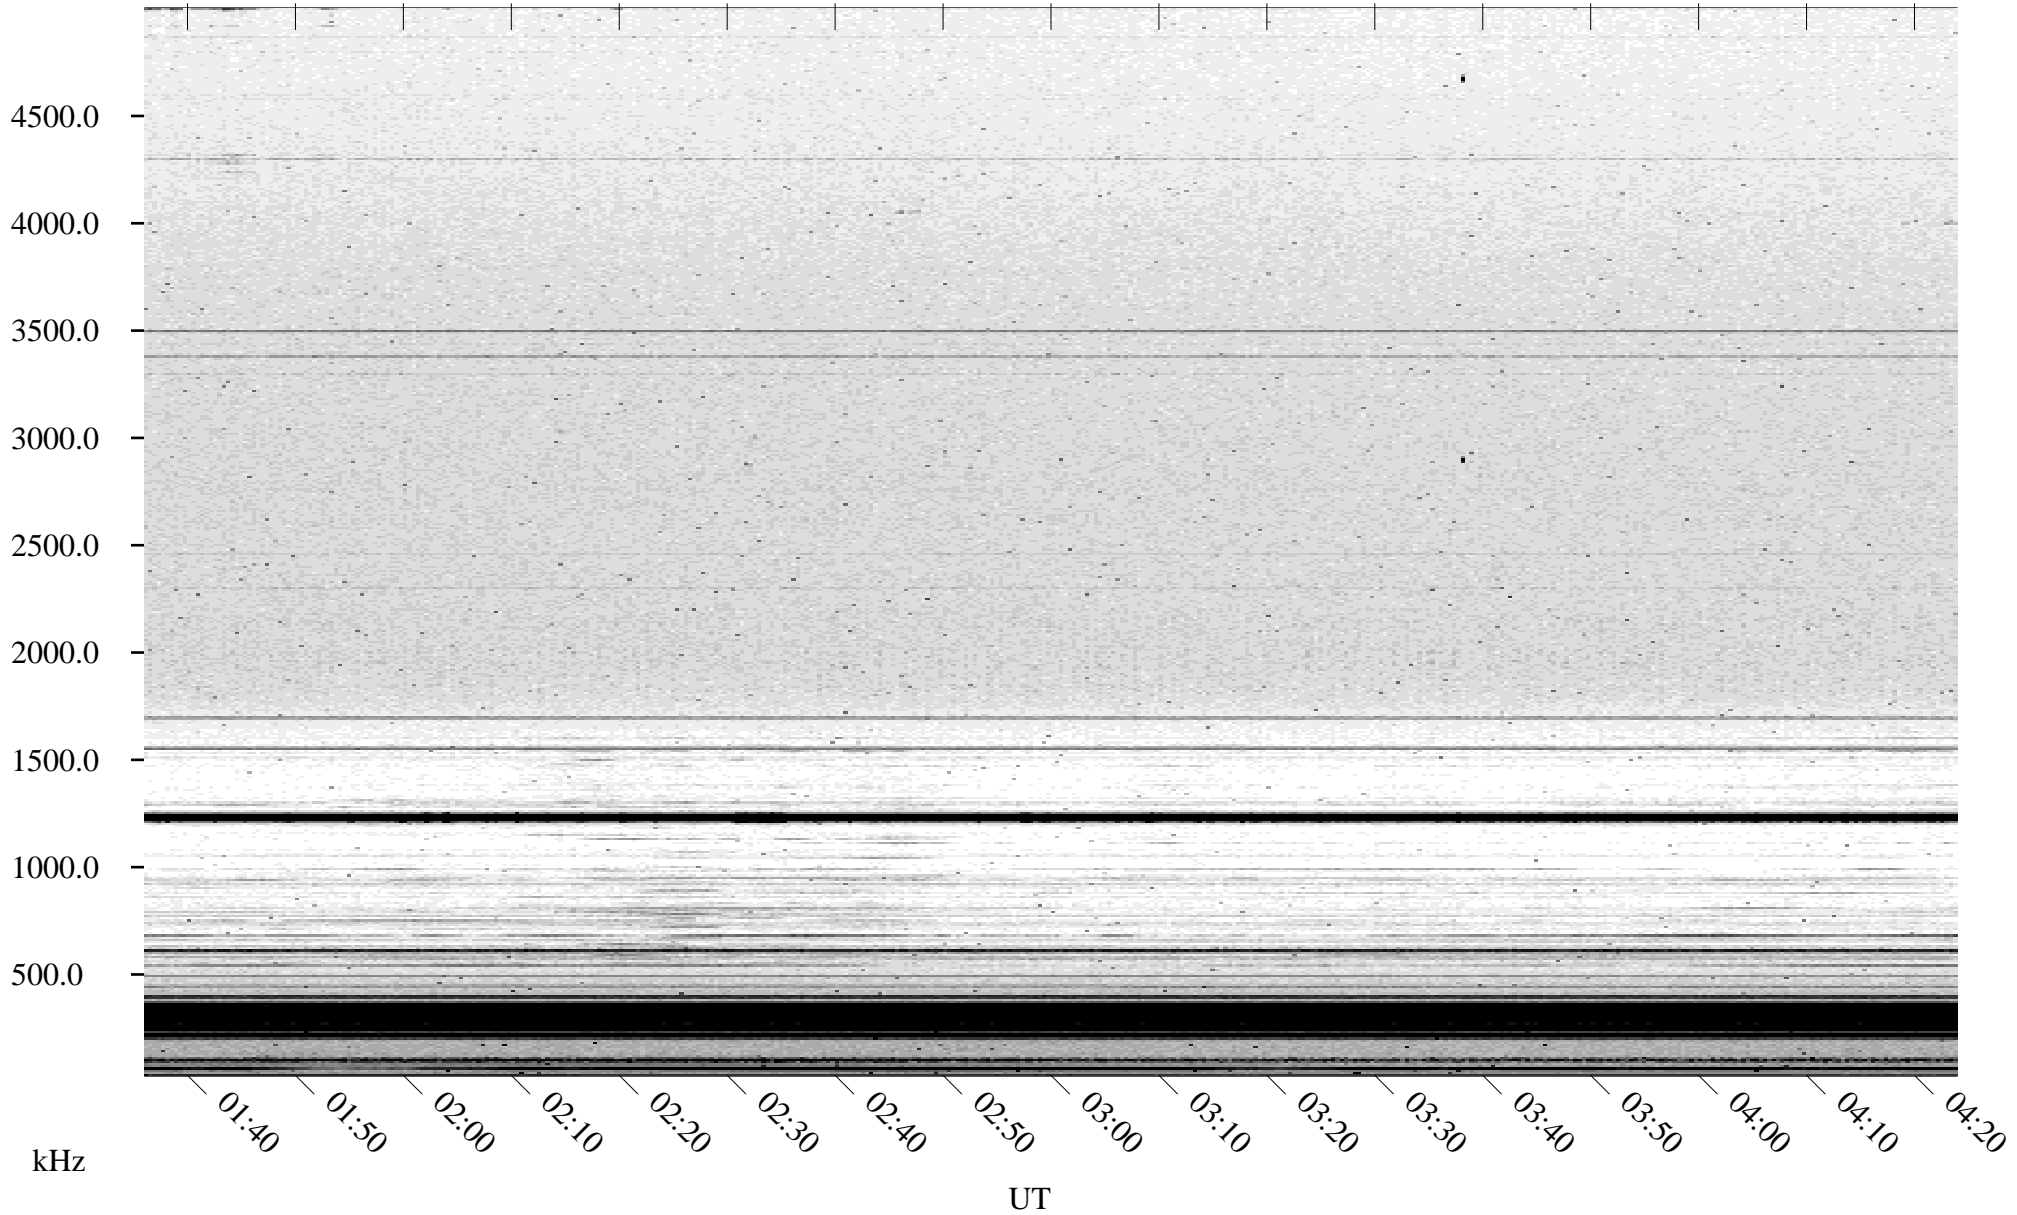

11/13/2004 Churchill, Manitoba

Linear Scale Black = 161 White = 15

ch04318l.r00m max_12

Page 1

11/13/2004 Churchill, Manitoba

Linear Scale Black = 161 White = 15

ch04318l.r00m max_12

Page 2

11/14/2004 Churchill, Manitoba

Linear Scale Black = 161 White = 15

ch04318l.r00m max_12

Page 3

11/14/2004 Churchill, Manitoba

Linear Scale Black = 161 White = 15

ch04318l.r00m max_12

Page 4

11/14/2004 Churchill, Manitoba

Linear Scale Black = 161 White = 15

ch04318l.r00m max_12

Page 5

11/14/2004 Churchill, Manitoba

Linear Scale Black = 161 White = 15

ch04318l.r00m max_12

Page 6

11/14/2004 Churchill, Manitoba

Linear Scale Black = 161 White = 15

ch04318l.r00m max_12

Page 7

11/14/2004 Churchill, Manitoba

Linear Scale Black = 161 White = 15

ch04318l.r00m max_12