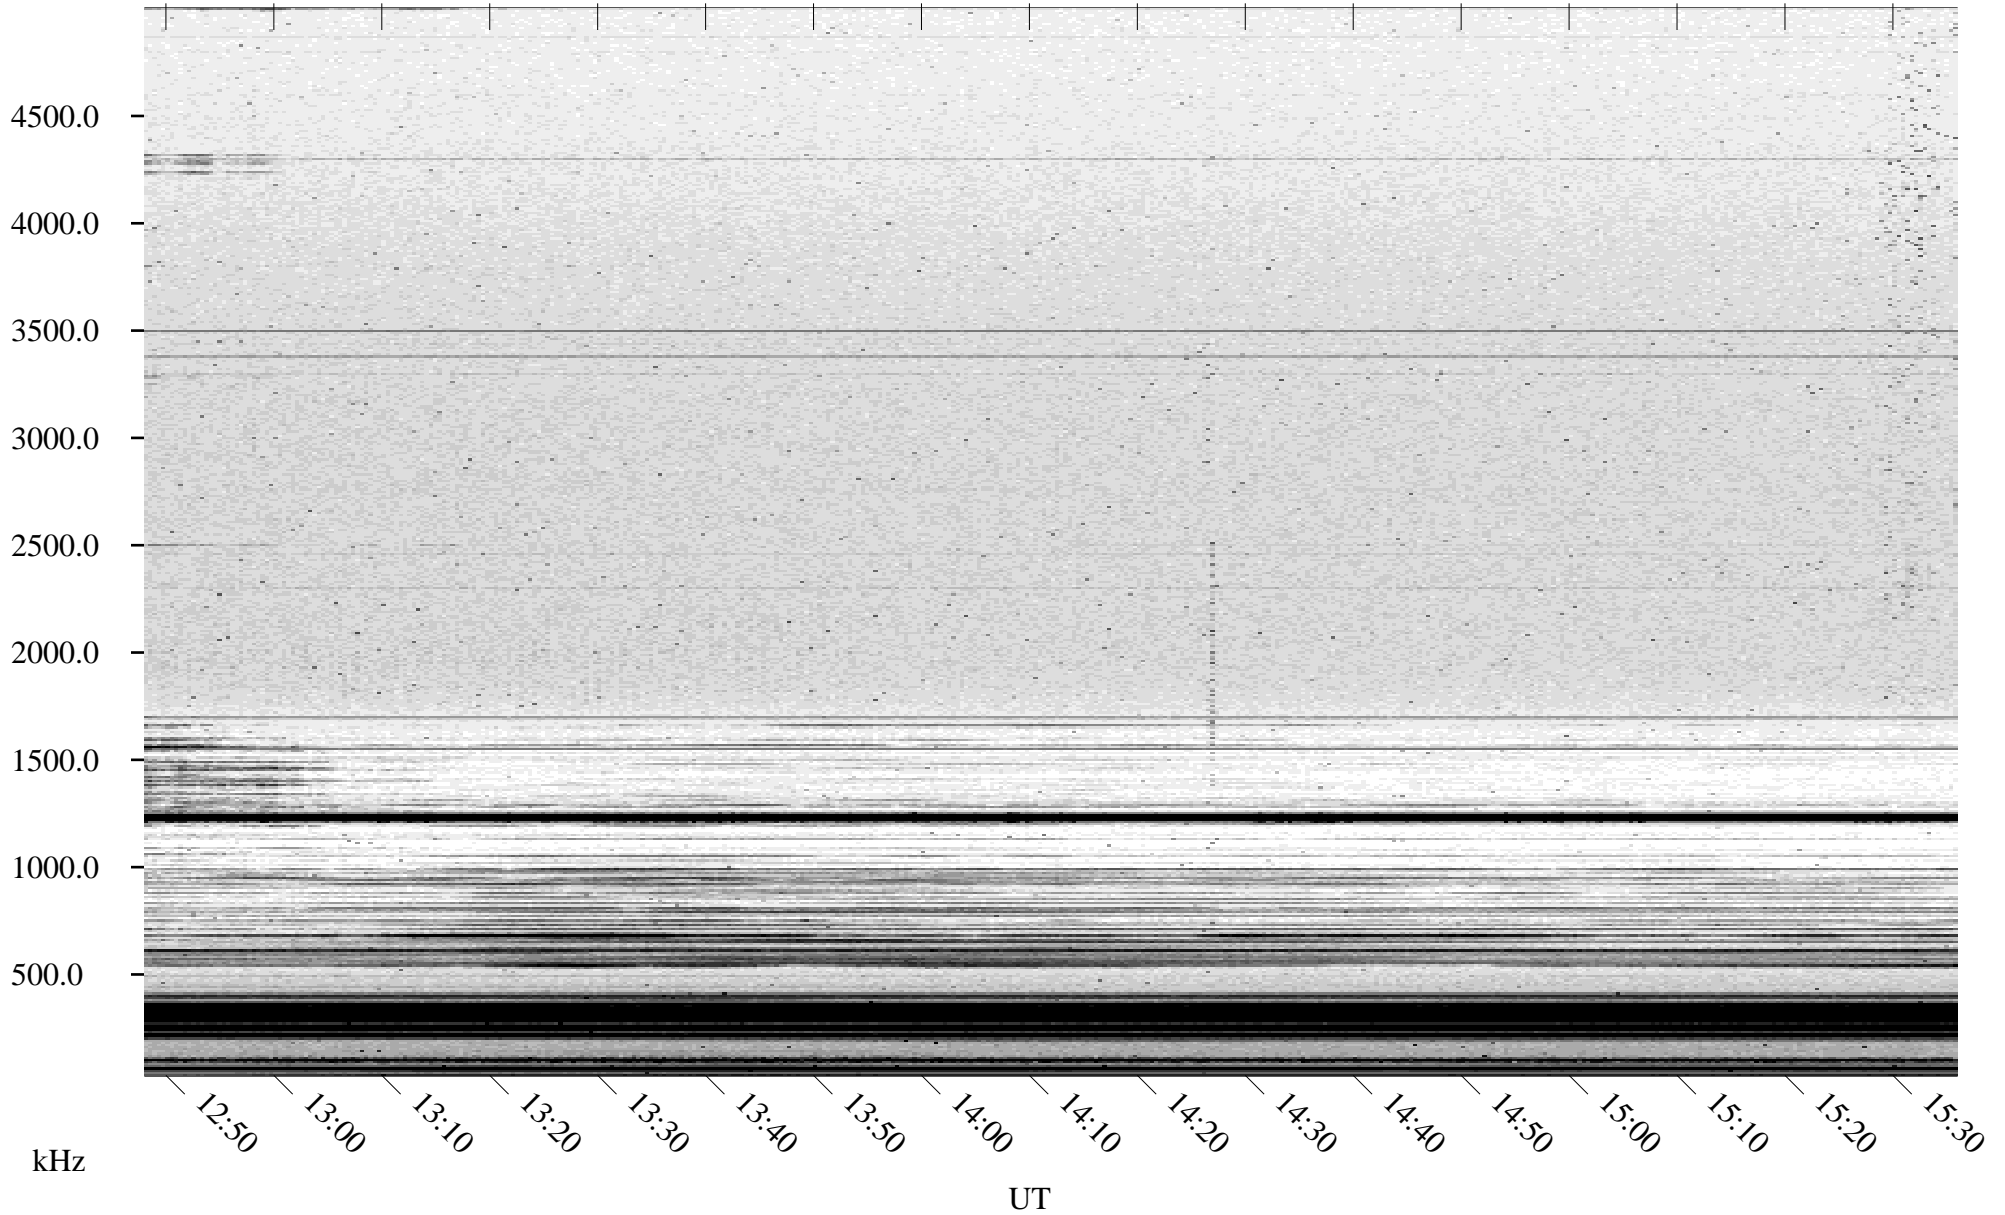

11/13/2004 Churchill, Manitoba

Linear Scale Black = 161 White = 15

ch04318l.r00m max_12

Page 1

11/13/2004 Churchill, Manitoba

Linear Scale Black = 161 White = 15

ch04318l.r00m max_12

Page 2

11/14/2004 Churchill, Manitoba

Linear Scale Black = 161 White = 15

ch04318l.r00m max_12

Page 3

11/14/2004 Churchill, Manitoba

Linear Scale Black = 161 White = 15

ch04318l.r00m max_12

Page 4

11/14/2004 Churchill, Manitoba

Linear Scale Black = 161 White = 15

ch04318l.r00m max_12

Page 5

11/14/2004 Churchill, Manitoba

Linear Scale Black = 161 White = 15

ch04318l.r00m max_12

Page 6

11/14/2004 Churchill, Manitoba

Linear Scale Black = 161 White = 15

ch04318l.r00m max_12

Page 7

11/14/2004 Churchill, Manitoba

Linear Scale Black = 161 White = 15

ch04318l.r00m max_12