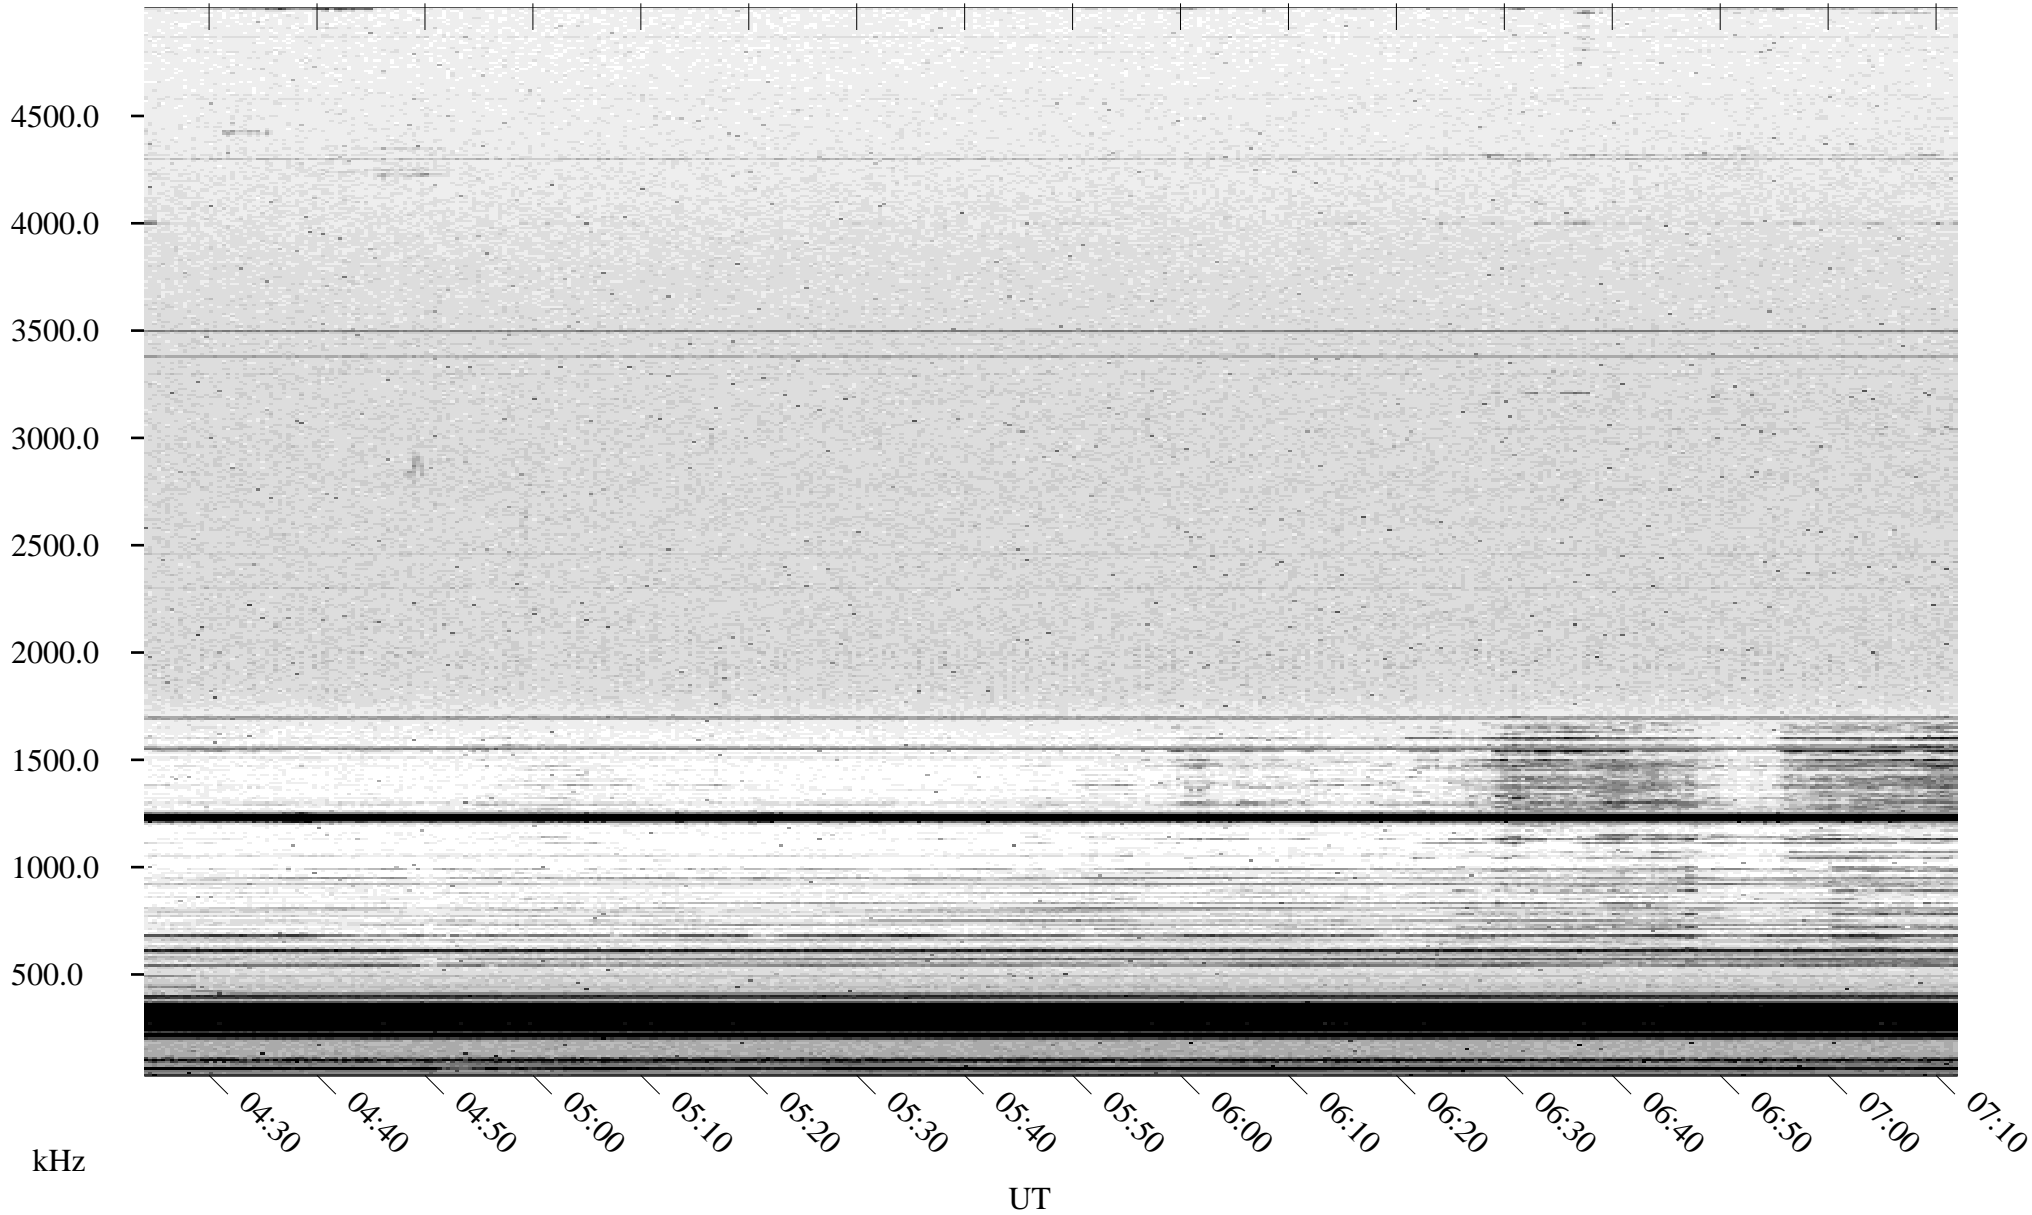

11/13/2004 Churchill, Manitoba

Linear Scale Black = 161 White = 15

ch04318l.r00m max_12

Page 1

11/13/2004 Churchill, Manitoba

Linear Scale Black = 161 White = 15

ch04318l.r00m max_12

Page 2

11/14/2004 Churchill, Manitoba

Linear Scale Black = 161 White = 15

ch04318l.r00m max_12

Page 3

11/14/2004 Churchill, Manitoba

Linear Scale Black = 161 White = 15

ch04318l.r00m max_12

Page 4

11/14/2004 Churchill, Manitoba

Linear Scale Black = 161 White = 15

ch04318l.r00m max_12

Page 5

11/14/2004 Churchill, Manitoba

Linear Scale Black = 161 White = 15

ch04318l.r00m max_12

Page 6

11/14/2004 Churchill, Manitoba

Linear Scale Black = 161 White = 15

ch04318l.r00m max_12

Page 7

11/14/2004 Churchill, Manitoba

Linear Scale Black = 161 White = 15

ch04318l.r00m max_12