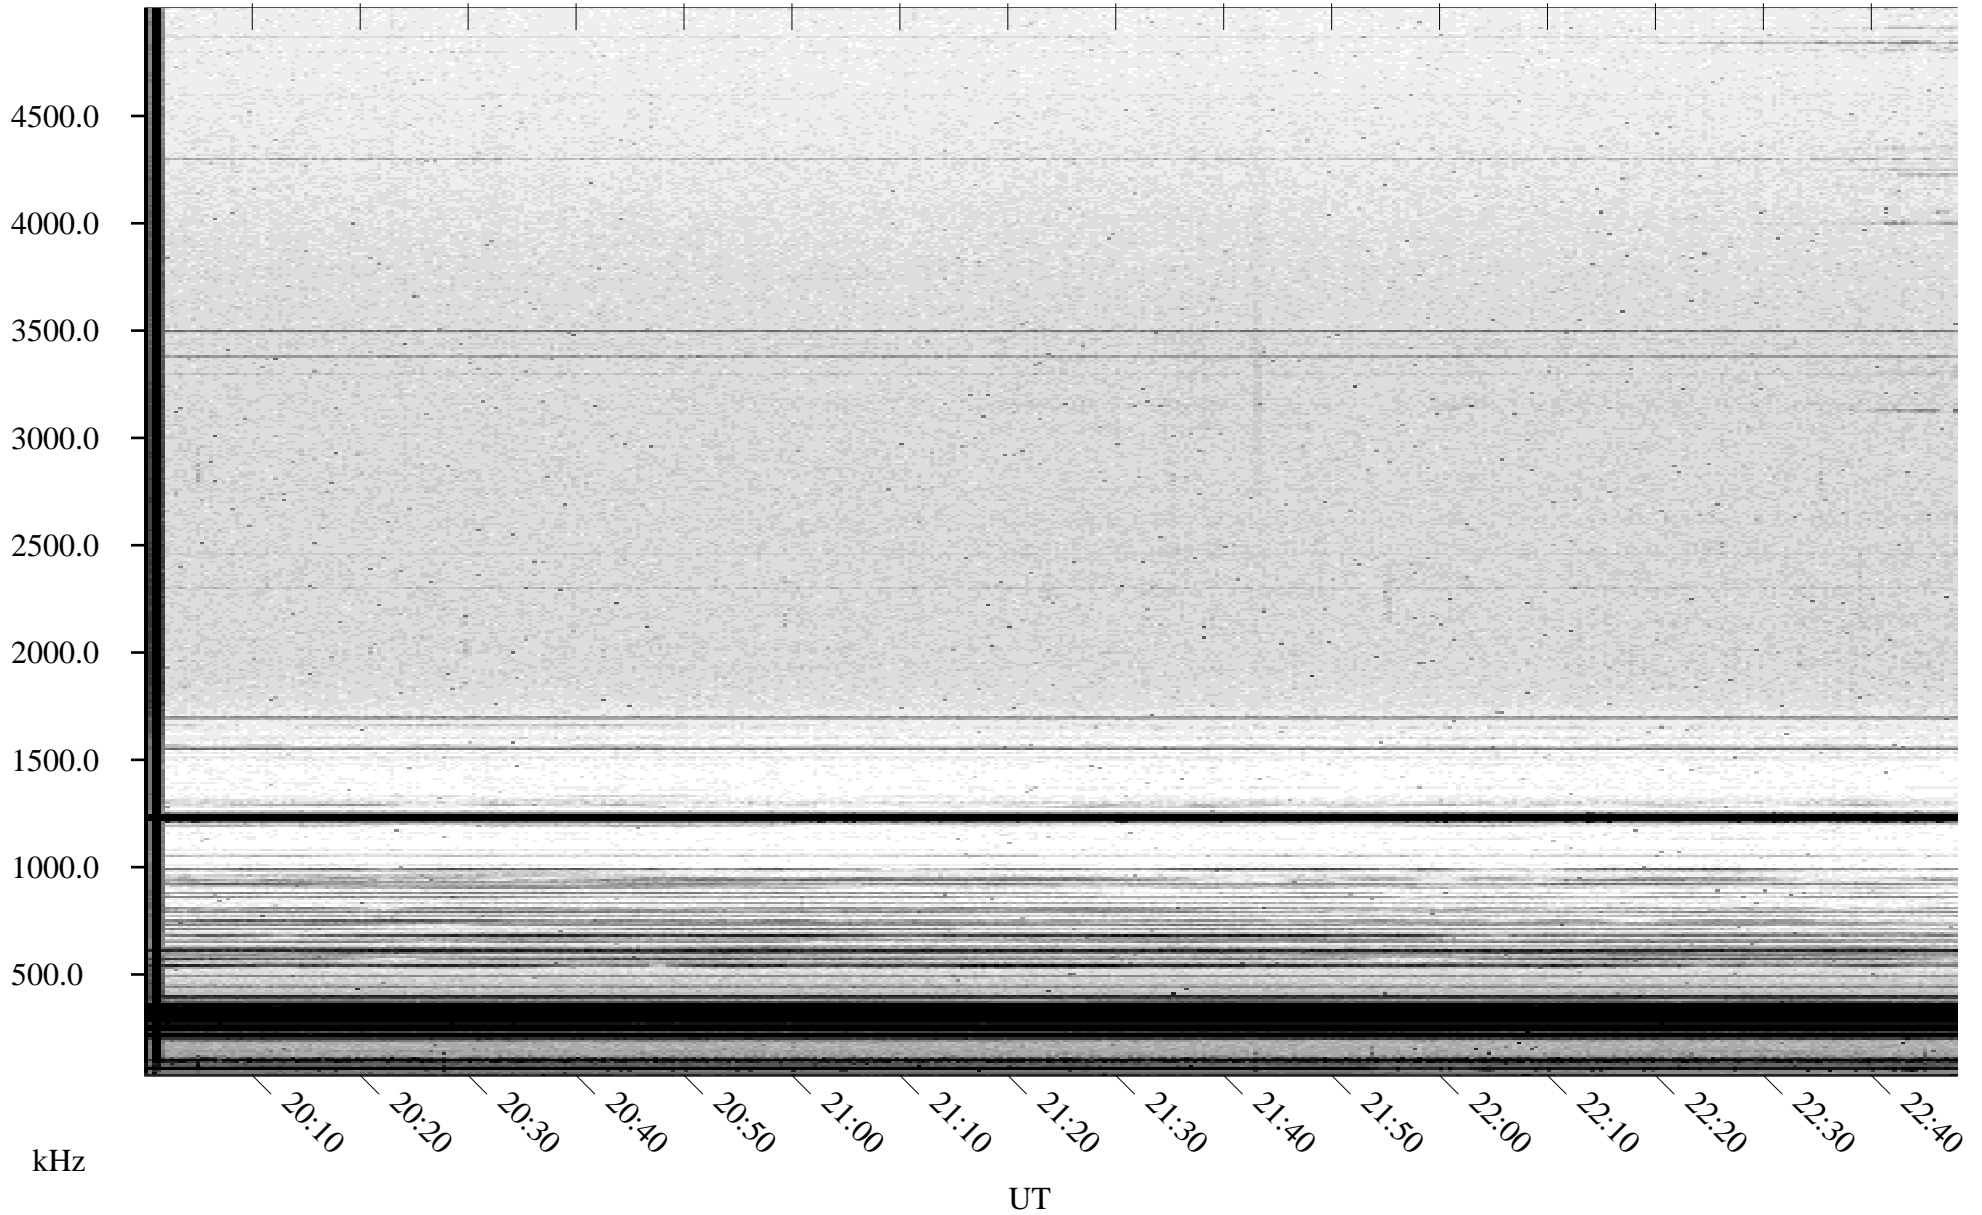

11/13/2004 Churchill, Manitoba

Linear Scale Black = 161 White = 15

ch04318l.r00m max_12

Page 1

11/13/2004 Churchill, Manitoba

Linear Scale Black = 161 White = 15

ch04318l.r00m max_12

Page 2

11/14/2004 Churchill, Manitoba

Linear Scale Black = 161 White = 15

ch04318l.r00m max_12

Page 3

11/14/2004 Churchill, Manitoba

Linear Scale Black = 161 White = 15

ch04318l.r00m max_12

Page 4

11/14/2004 Churchill, Manitoba

Linear Scale Black = 161 White = 15

ch04318l.r00m max_12

Page 5

11/14/2004 Churchill, Manitoba

Linear Scale Black = 161 White = 15

ch04318l.r00m max_12

Page 6

11/14/2004 Churchill, Manitoba

Linear Scale Black = 161 White = 15

ch04318l.r00m max_12

Page 7

11/14/2004 Churchill, Manitoba

Linear Scale Black = 161 White = 15

ch04318l.r00m max_12