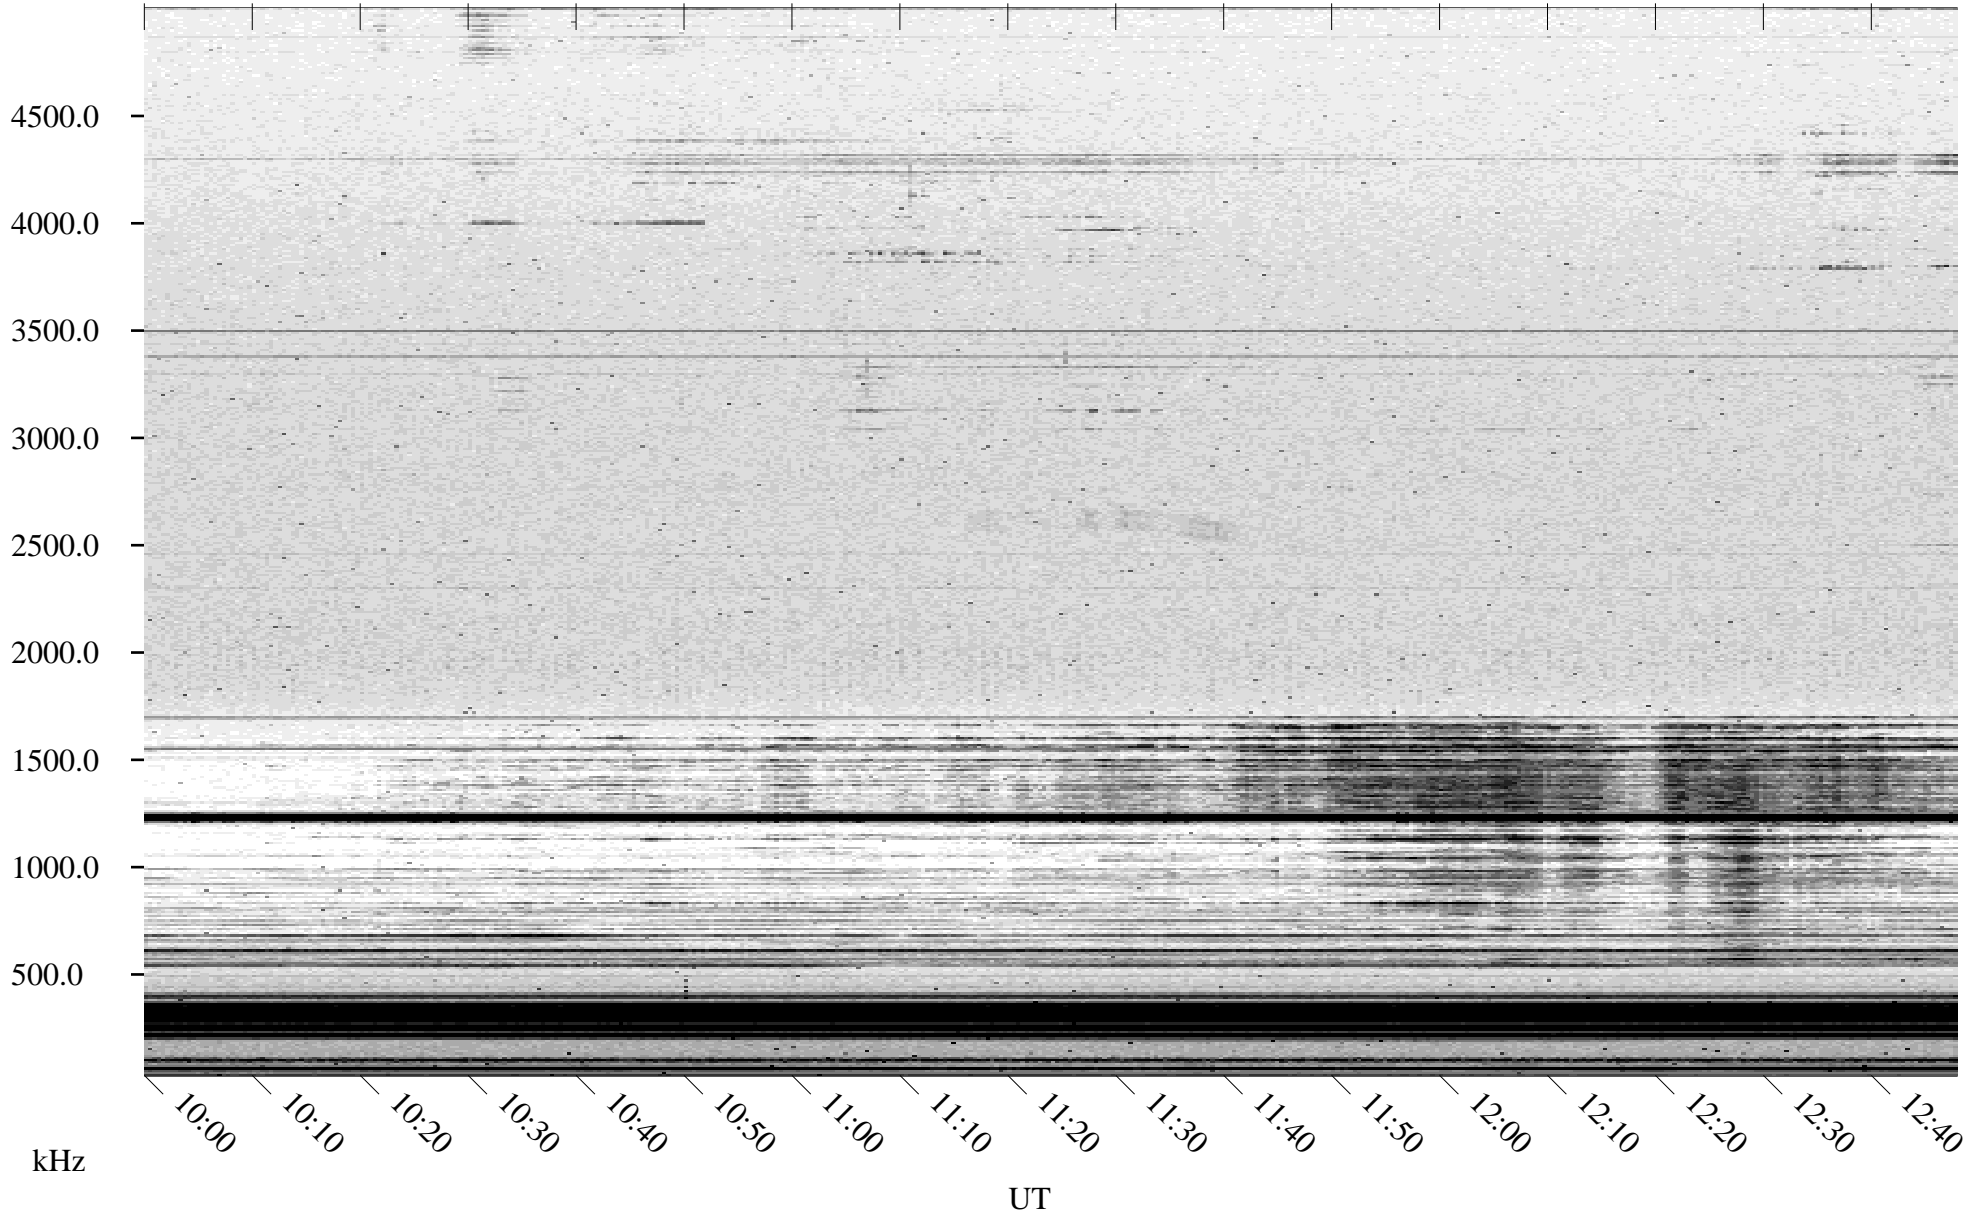

11/13/2004 Churchill, Manitoba

Linear Scale Black = 161 White = 15

ch04318l.r00m max_12

Page 1

11/13/2004 Churchill, Manitoba

Linear Scale Black = 161 White = 15

ch04318l.r00m max_12

Page 2

11/14/2004 Churchill, Manitoba

Linear Scale Black = 161 White = 15

ch04318l.r00m max_12

Page 3

11/14/2004 Churchill, Manitoba

Linear Scale Black = 161 White = 15

ch04318l.r00m max_12

Page 4

11/14/2004 Churchill, Manitoba

Linear Scale Black = 161 White = 15

ch04318l.r00m max_12

Page 5

11/14/2004 Churchill, Manitoba

Linear Scale Black = 161 White = 15

ch04318l.r00m max_12

Page 6

11/14/2004 Churchill, Manitoba

Linear Scale Black = 161 White = 15

ch04318l.r00m max_12

Page 7

11/14/2004 Churchill, Manitoba

Linear Scale Black = 161 White = 15

ch04318l.r00m max_12