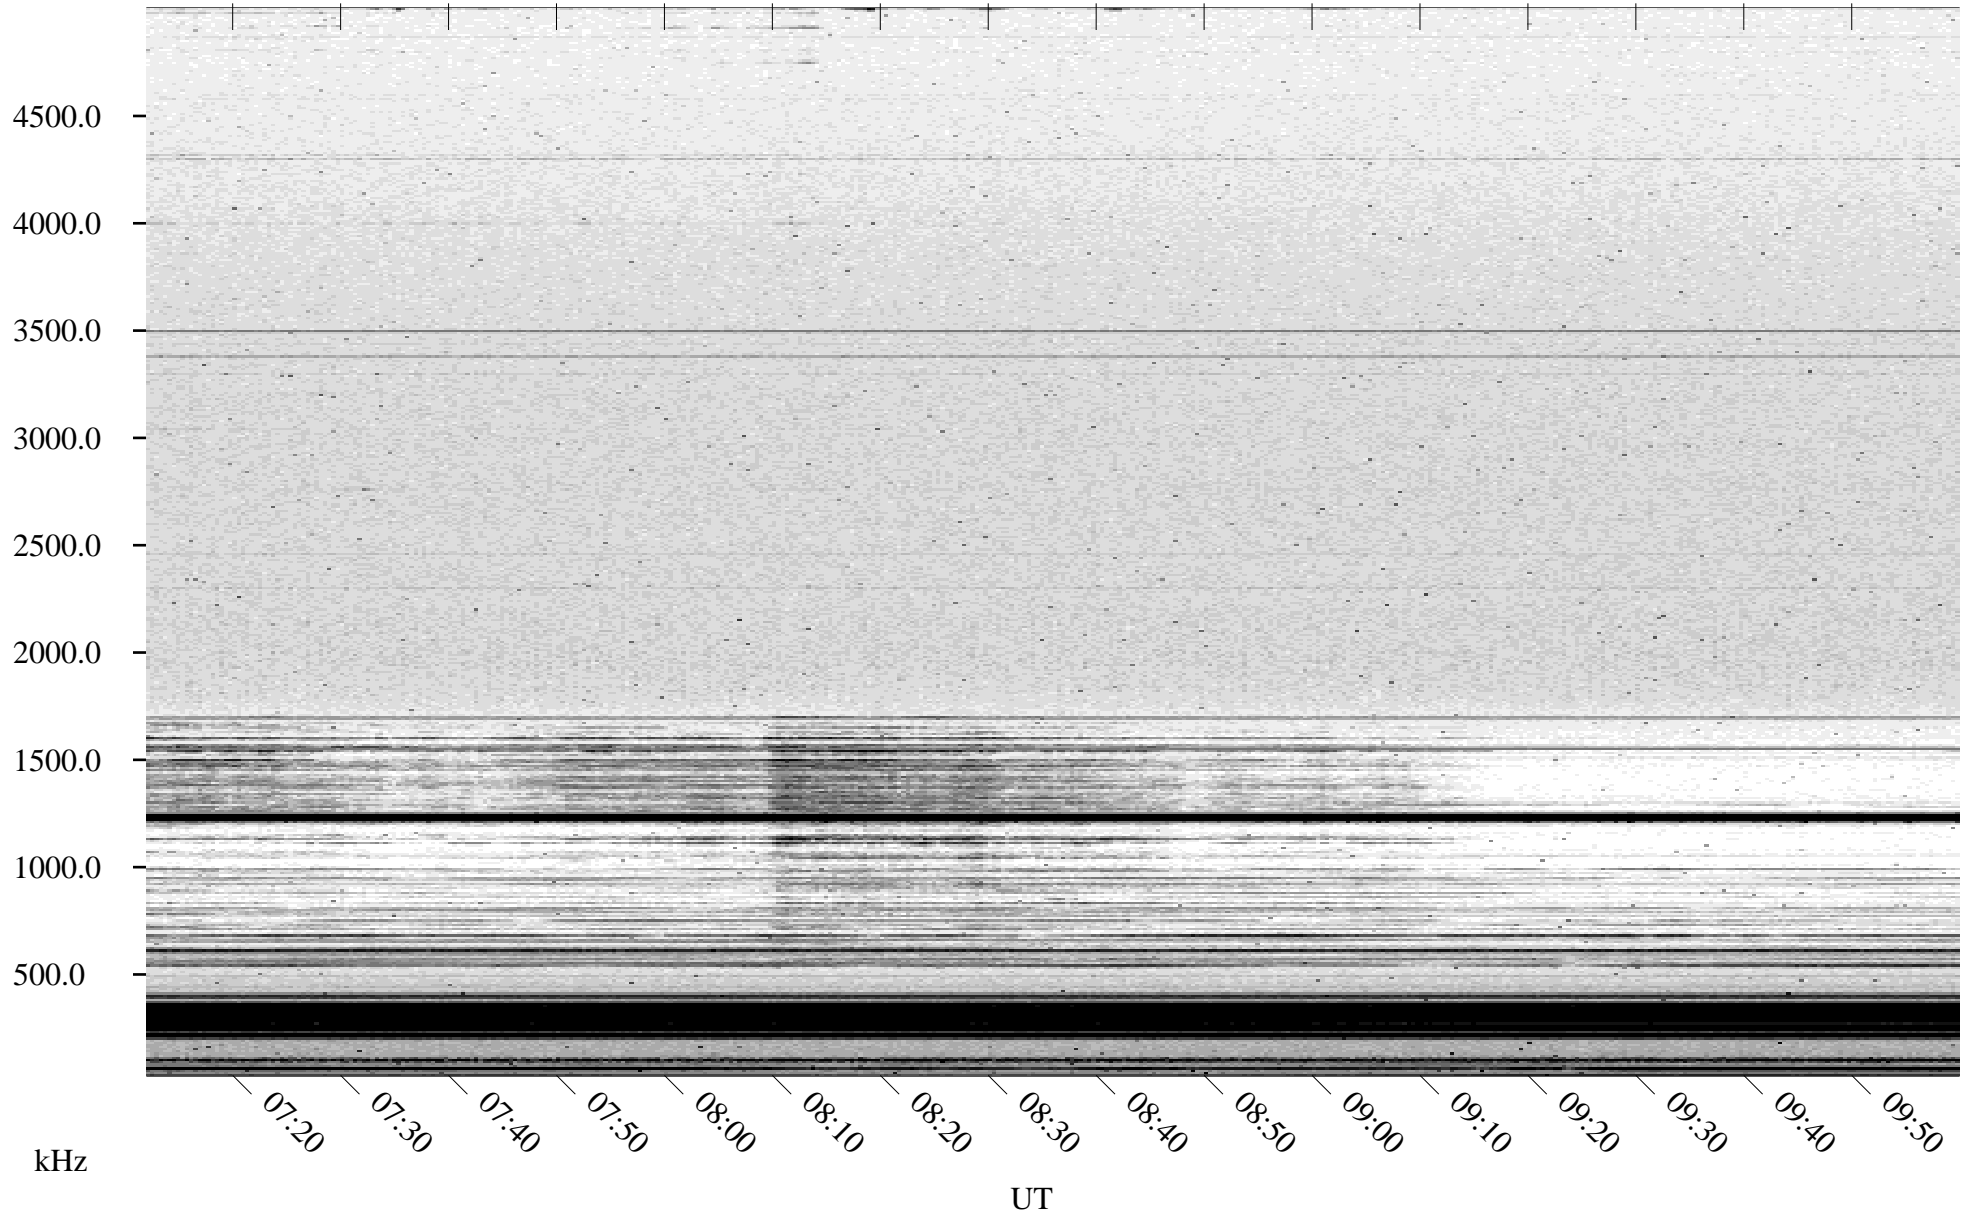

11/13/2004 Churchill, Manitoba

Linear Scale Black = 161 White = 15

ch04318l.r00m max_12

Page 1

11/13/2004 Churchill, Manitoba

Linear Scale Black = 161 White = 15

ch04318l.r00m max_12

Page 2

11/14/2004 Churchill, Manitoba

Linear Scale Black = 161 White = 15

ch04318l.r00m max_12

Page 3

11/14/2004 Churchill, Manitoba

Linear Scale Black = 161 White = 15

ch04318l.r00m max_12

Page 4

11/14/2004 Churchill, Manitoba

Linear Scale Black = 161 White = 15

ch04318l.r00m max_12

Page 5

11/14/2004 Churchill, Manitoba

Linear Scale Black = 161 White = 15

ch04318l.r00m max_12

Page 6

11/14/2004 Churchill, Manitoba

Linear Scale Black = 161 White = 15

ch04318l.r00m max_12

Page 7

11/14/2004 Churchill, Manitoba

Linear Scale Black = 161 White = 15

ch04318l.r00m max_12