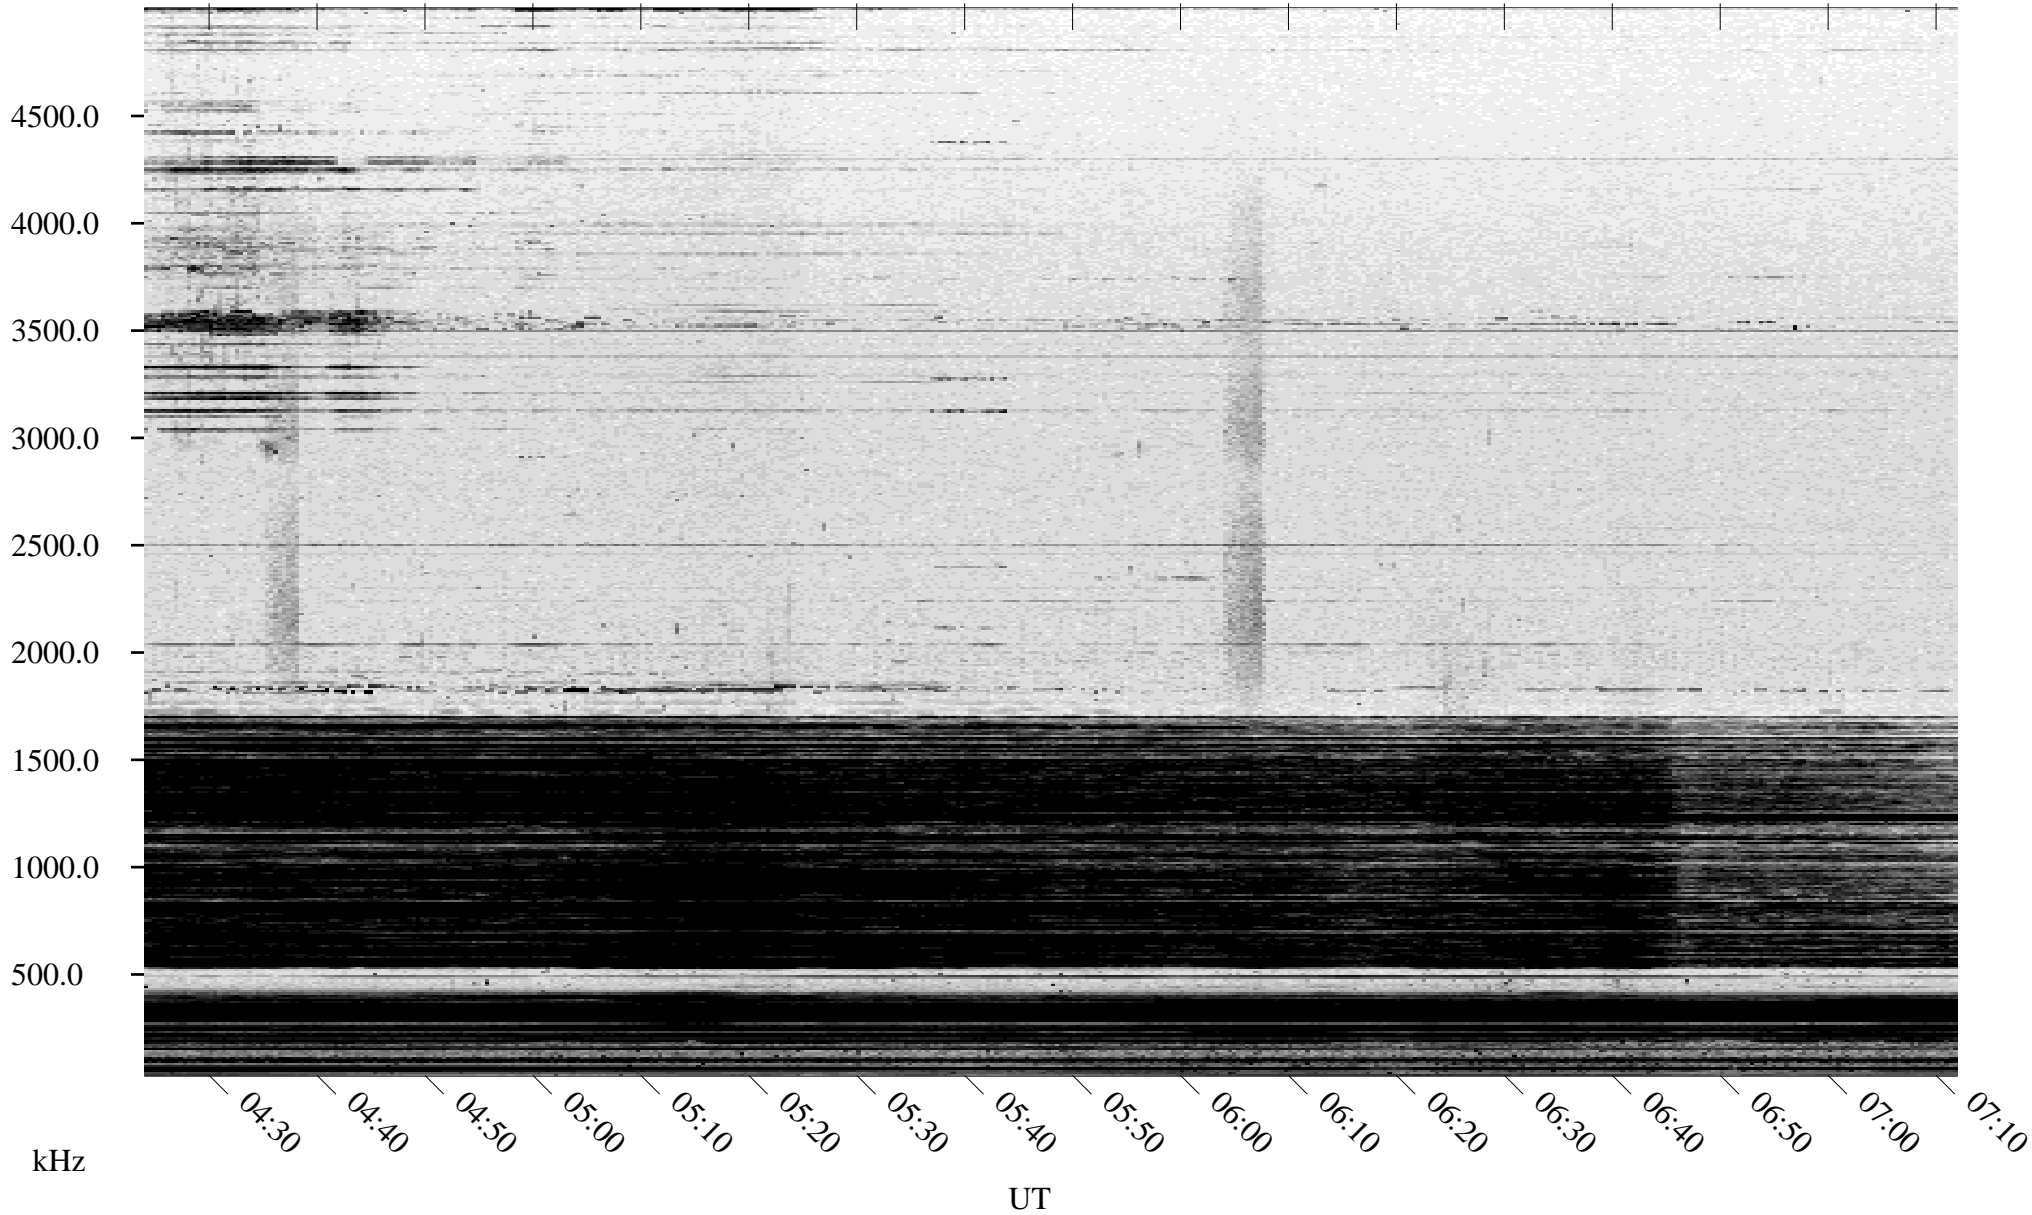

11/29/2004 Churchill, Manitoba

Linear Scale Black = 161 White = 15

ch04334l.r00m max_12

Page 1

11/29/2004 Churchill, Manitoba

Linear Scale Black = 161 White = 15

ch04334l.r00m max_12

Page 2

11/30/2004 Churchill, Manitoba

Linear Scale Black = 161 White = 15

ch04334l.r00m max_12

Page 3

11/30/2004 Churchill, Manitoba

Linear Scale Black = 161 White = 15

ch04334l.r00m max_12

Page 4

11/30/2004 Churchill, Manitoba

Linear Scale Black = 161 White = 15

ch04334l.r00m max_12

Page 5

11/30/2004 Churchill, Manitoba

Linear Scale Black = 161 White = 15

ch04334l.r00m max_12

Page 6

11/30/2004 Churchill, Manitoba

Linear Scale Black = 161 White = 15

ch04334l.r00m max_12

Page 7

11/30/2004 Churchill, Manitoba

Linear Scale Black = 161 White = 15

ch04334l.r00m max_12