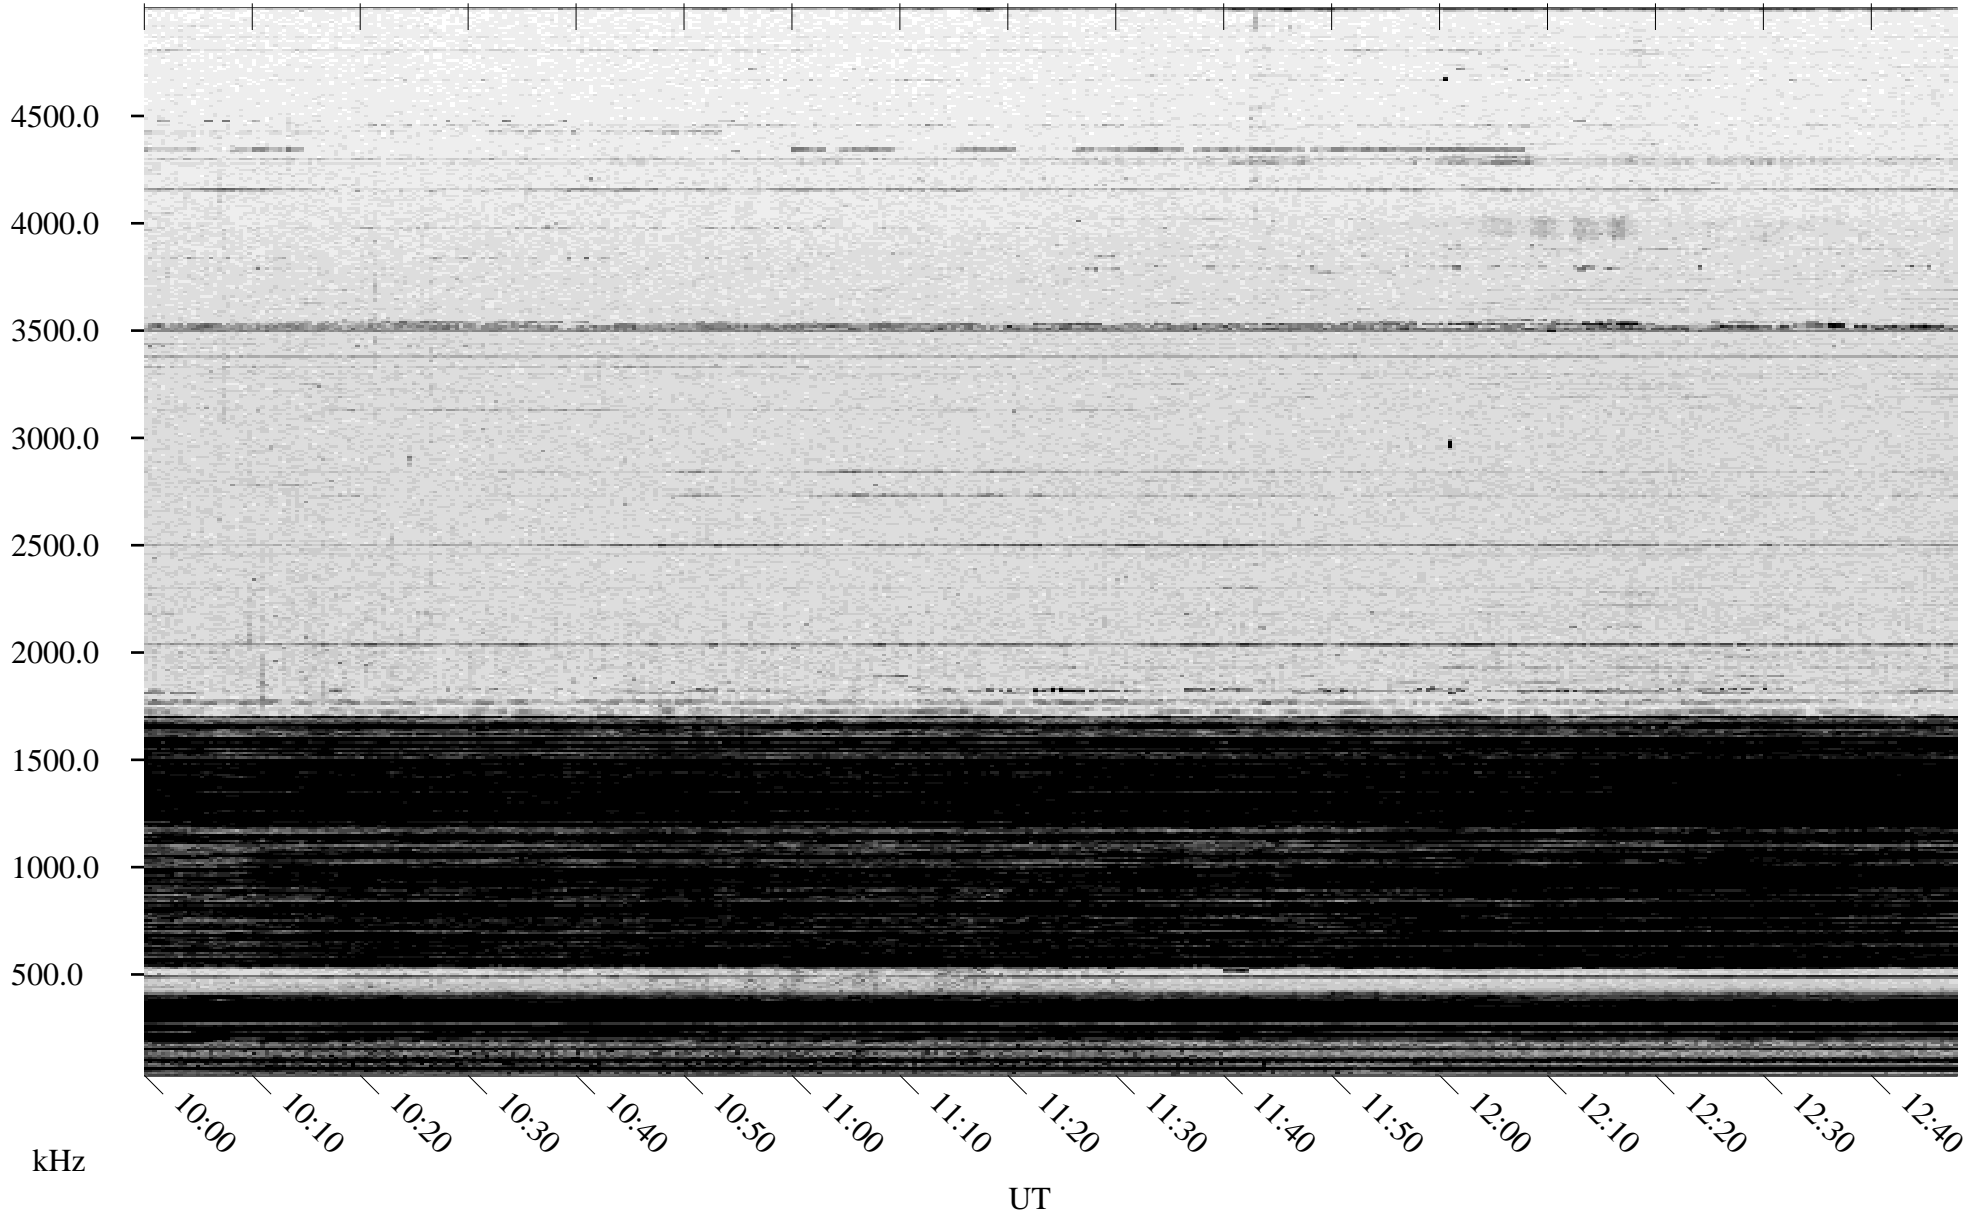

11/29/2004 Churchill, Manitoba

Linear Scale Black = 161 White = 15

ch04334l.r00m max_12

Page 1

11/29/2004 Churchill, Manitoba

Linear Scale Black = 161 White = 15

ch04334l.r00m max_12

Page 2

11/30/2004 Churchill, Manitoba

Linear Scale Black = 161 White = 15

ch04334l.r00m max_12

Page 3

11/30/2004 Churchill, Manitoba

Linear Scale Black = 161 White = 15

ch04334l.r00m max_12

Page 4

11/30/2004 Churchill, Manitoba

Linear Scale Black = 161 White = 15

ch04334l.r00m max_12

Page 5

11/30/2004 Churchill, Manitoba

Linear Scale Black = 161 White = 15

ch04334l.r00m max_12

Page 6

11/30/2004 Churchill, Manitoba

Linear Scale Black = 161 White = 15

ch04334l.r00m max_12

Page 7

11/30/2004 Churchill, Manitoba

Linear Scale Black = 161 White = 15

ch04334l.r00m max_12