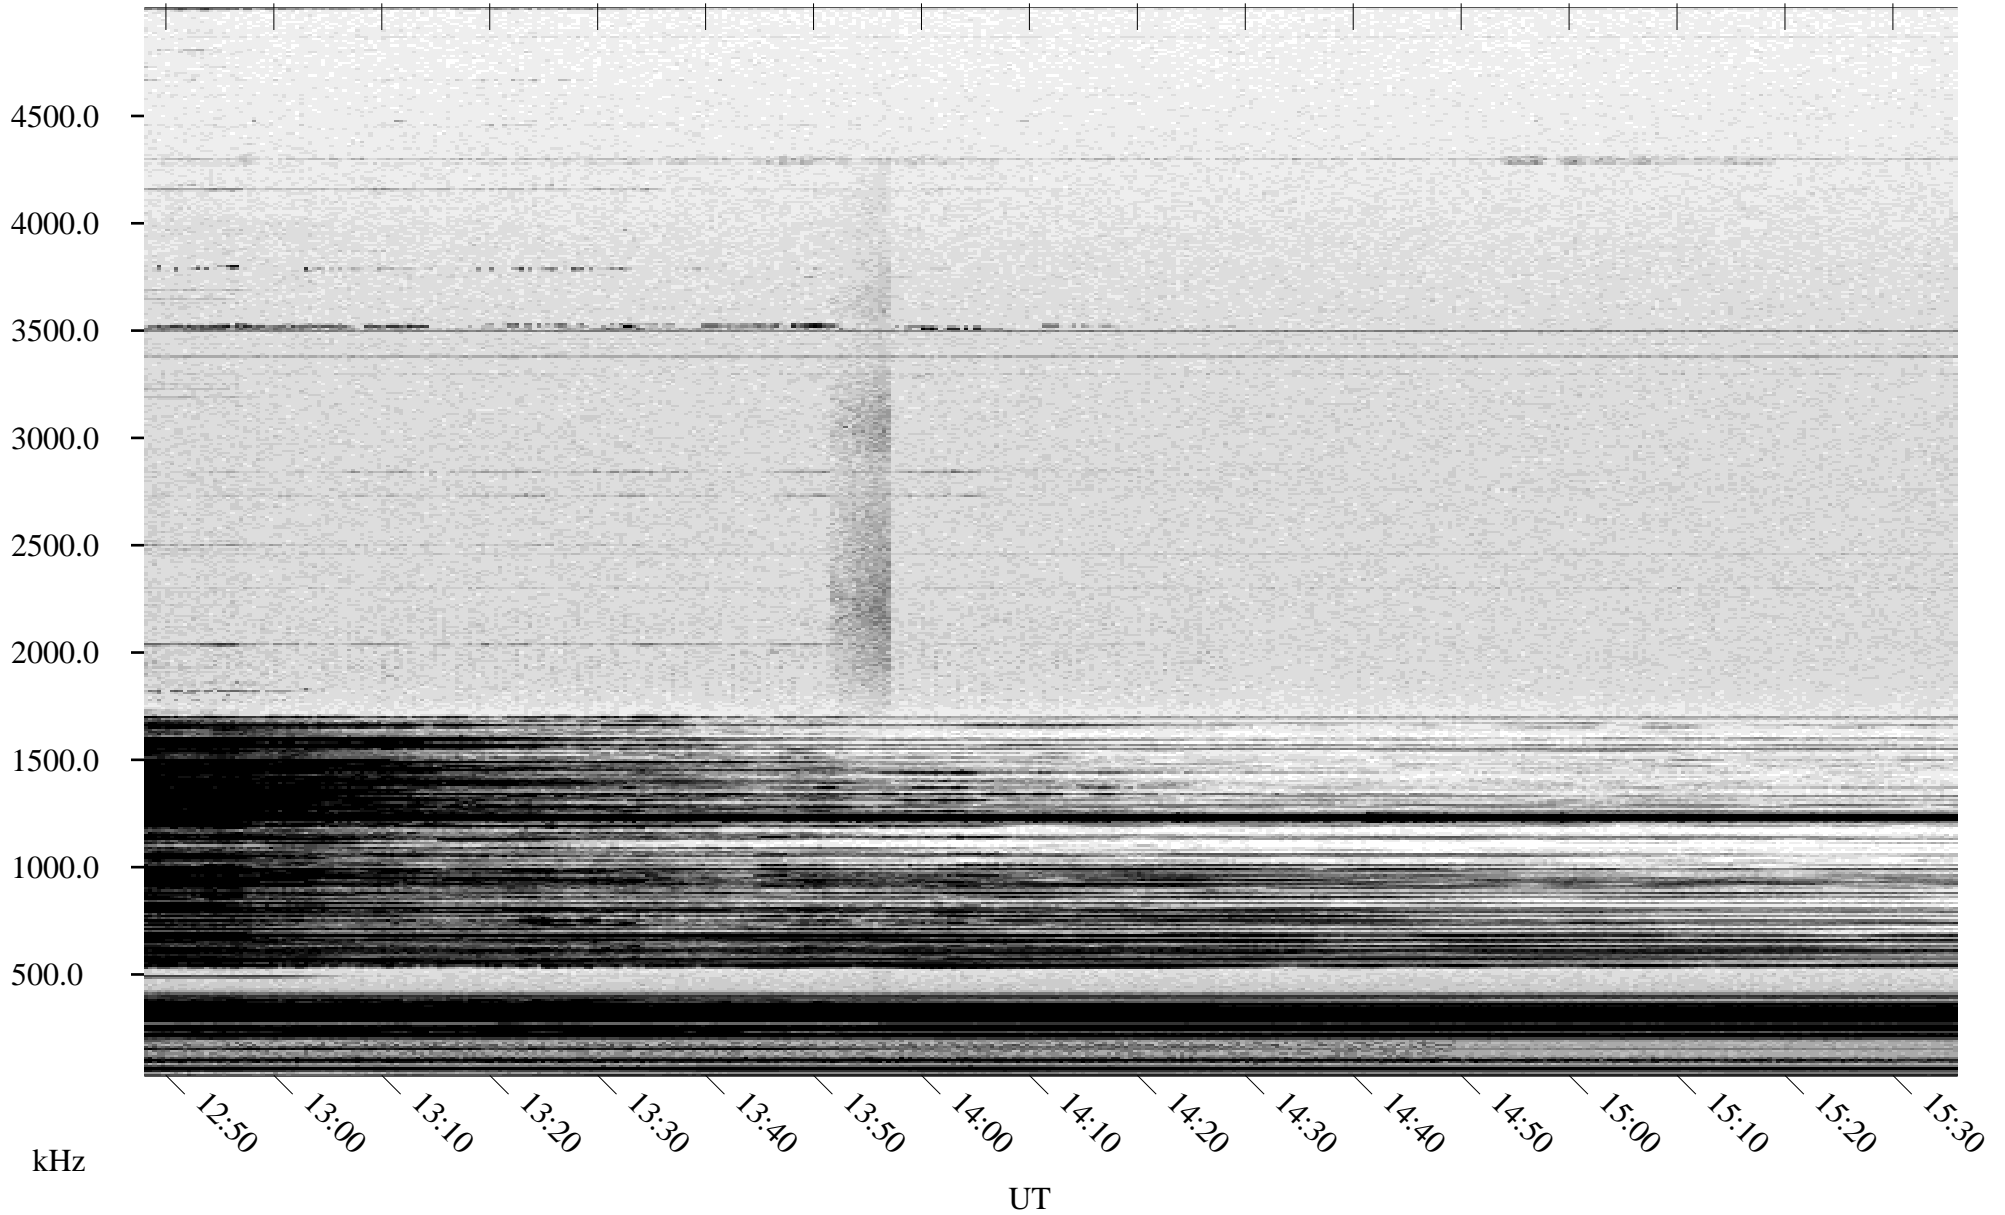

11/29/2004 Churchill, Manitoba

Linear Scale Black = 161 White = 15

ch04334l.r00m max_12

Page 1

11/29/2004 Churchill, Manitoba

Linear Scale Black = 161 White = 15

ch04334l.r00m max_12

Page 2

11/30/2004 Churchill, Manitoba

Linear Scale Black = 161 White = 15

ch04334l.r00m max_12

Page 3

11/30/2004 Churchill, Manitoba

Linear Scale Black = 161 White = 15

ch04334l.r00m max_12

Page 4

11/30/2004 Churchill, Manitoba

Linear Scale Black = 161 White = 15

ch04334l.r00m max_12

Page 5

11/30/2004 Churchill, Manitoba

Linear Scale Black = 161 White = 15

ch04334l.r00m max_12

Page 6

11/30/2004 Churchill, Manitoba

Linear Scale Black = 161 White = 15

ch04334l.r00m max_12

Page 7

11/30/2004 Churchill, Manitoba

Linear Scale Black = 161 White = 15

ch04334l.r00m max_12