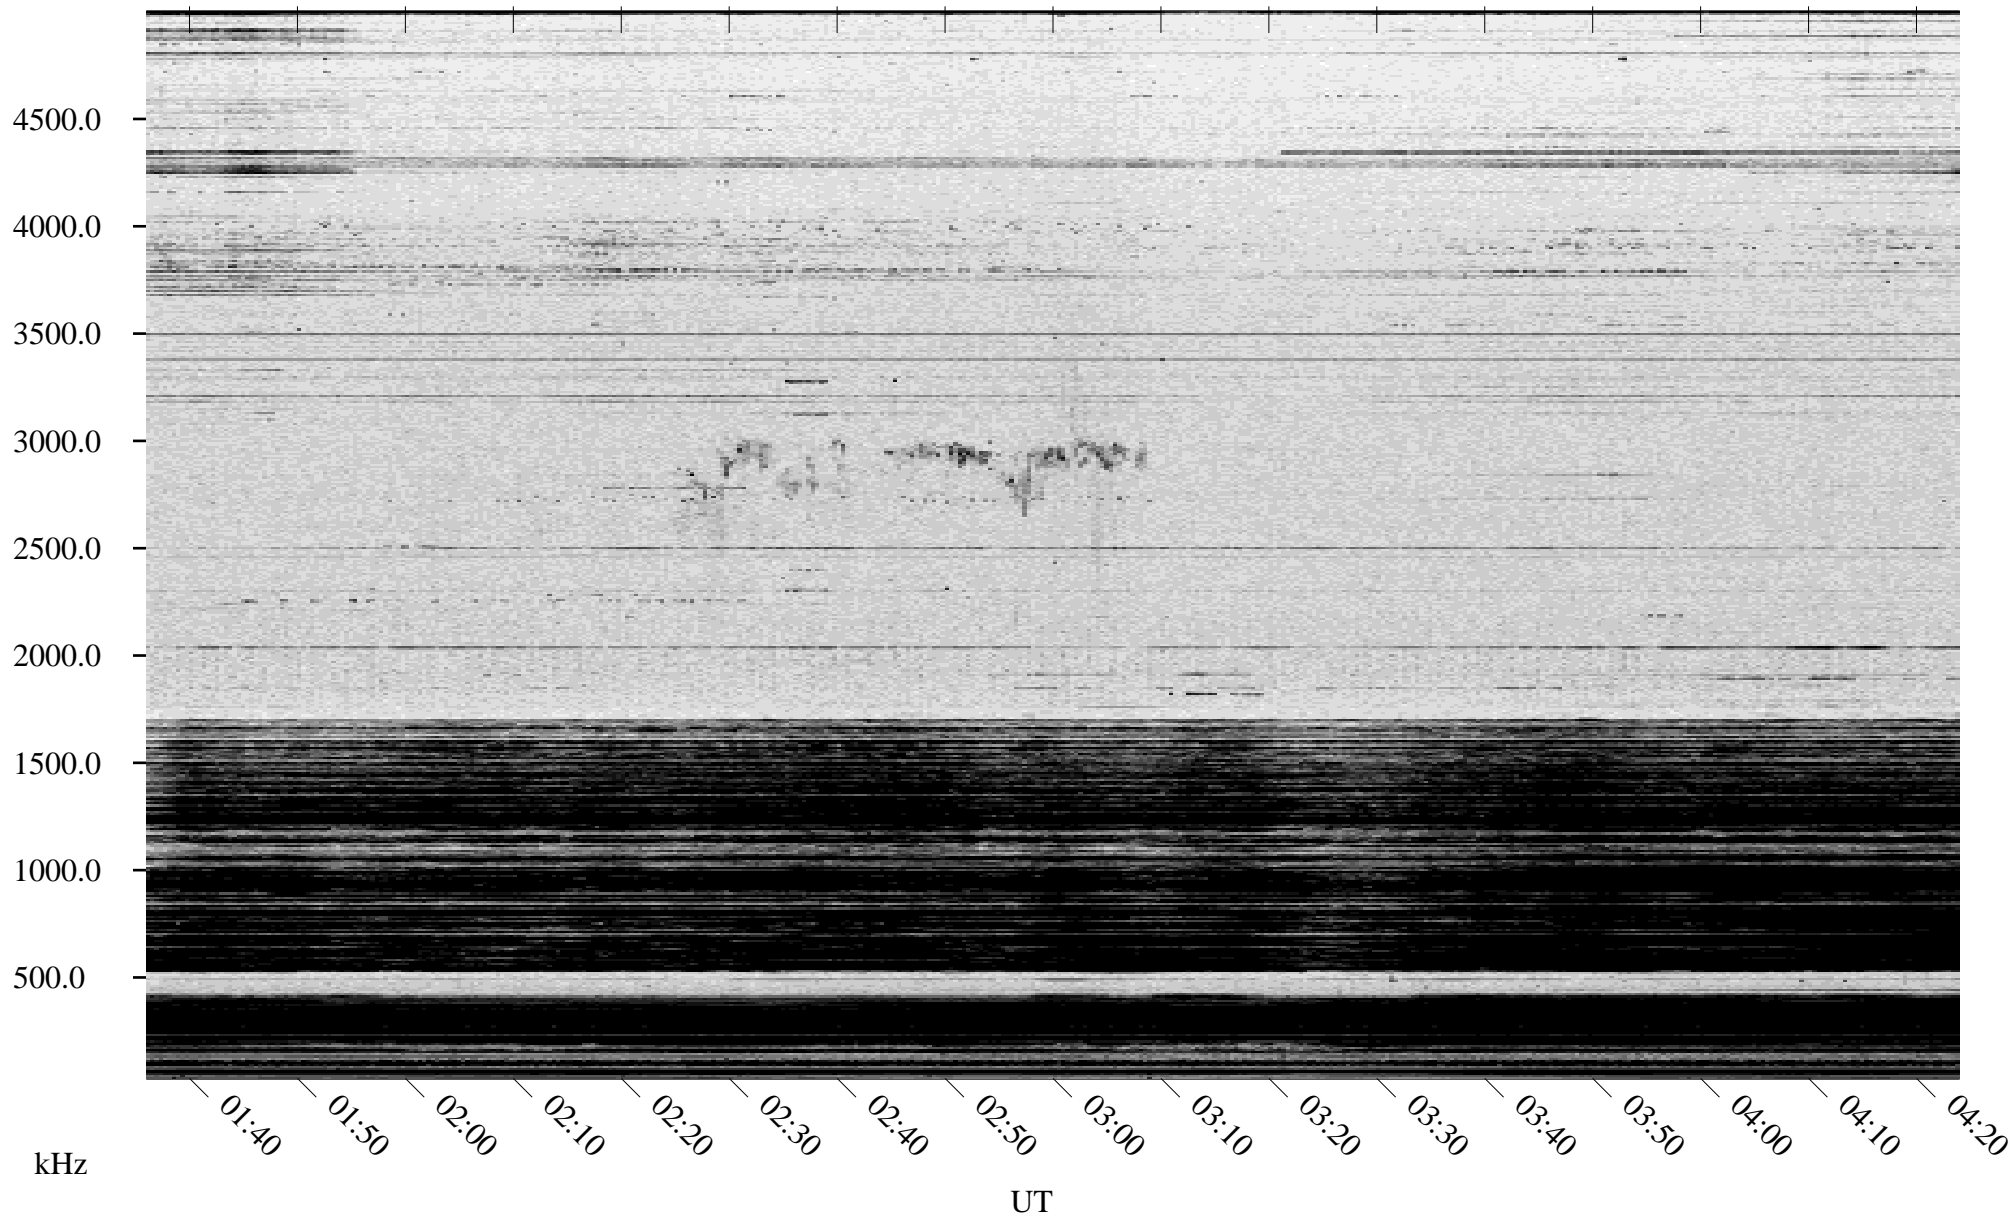

11/30/2004 Churchill, Manitoba

Linear Scale Black = 161 White = 15

ch043351.r00m max_12

Page 1

11/30/2004 Churchill, Manitoba

Linear Scale Black = 161 White = 15

ch043351.r00m max_12

Page 2

12/01/2004 Churchill, Manitoba

Linear Scale Black = 161 White = 15

ch043351.r00m max_12

Page 3

12/01/2004 Churchill, Manitoba

Linear Scale Black = 161 White = 15

ch04335l.r00m max_12

Page 4

12/01/2004 Churchill, Manitoba

Linear Scale Black = 161 White = 15

ch043351.r00m max_12

Page 5

12/01/2004 Churchill, Manitoba

Linear Scale Black = 161 White = 15

ch043351.r00m max_12

Page 6

12/01/2004 Churchill, Manitoba

Linear Scale Black = 161 White = 15

ch043351.r00m max_12

Page 7

12/01/2004 Churchill, Manitoba

Linear Scale Black = 161 White = 15

ch043351.r00m max_12