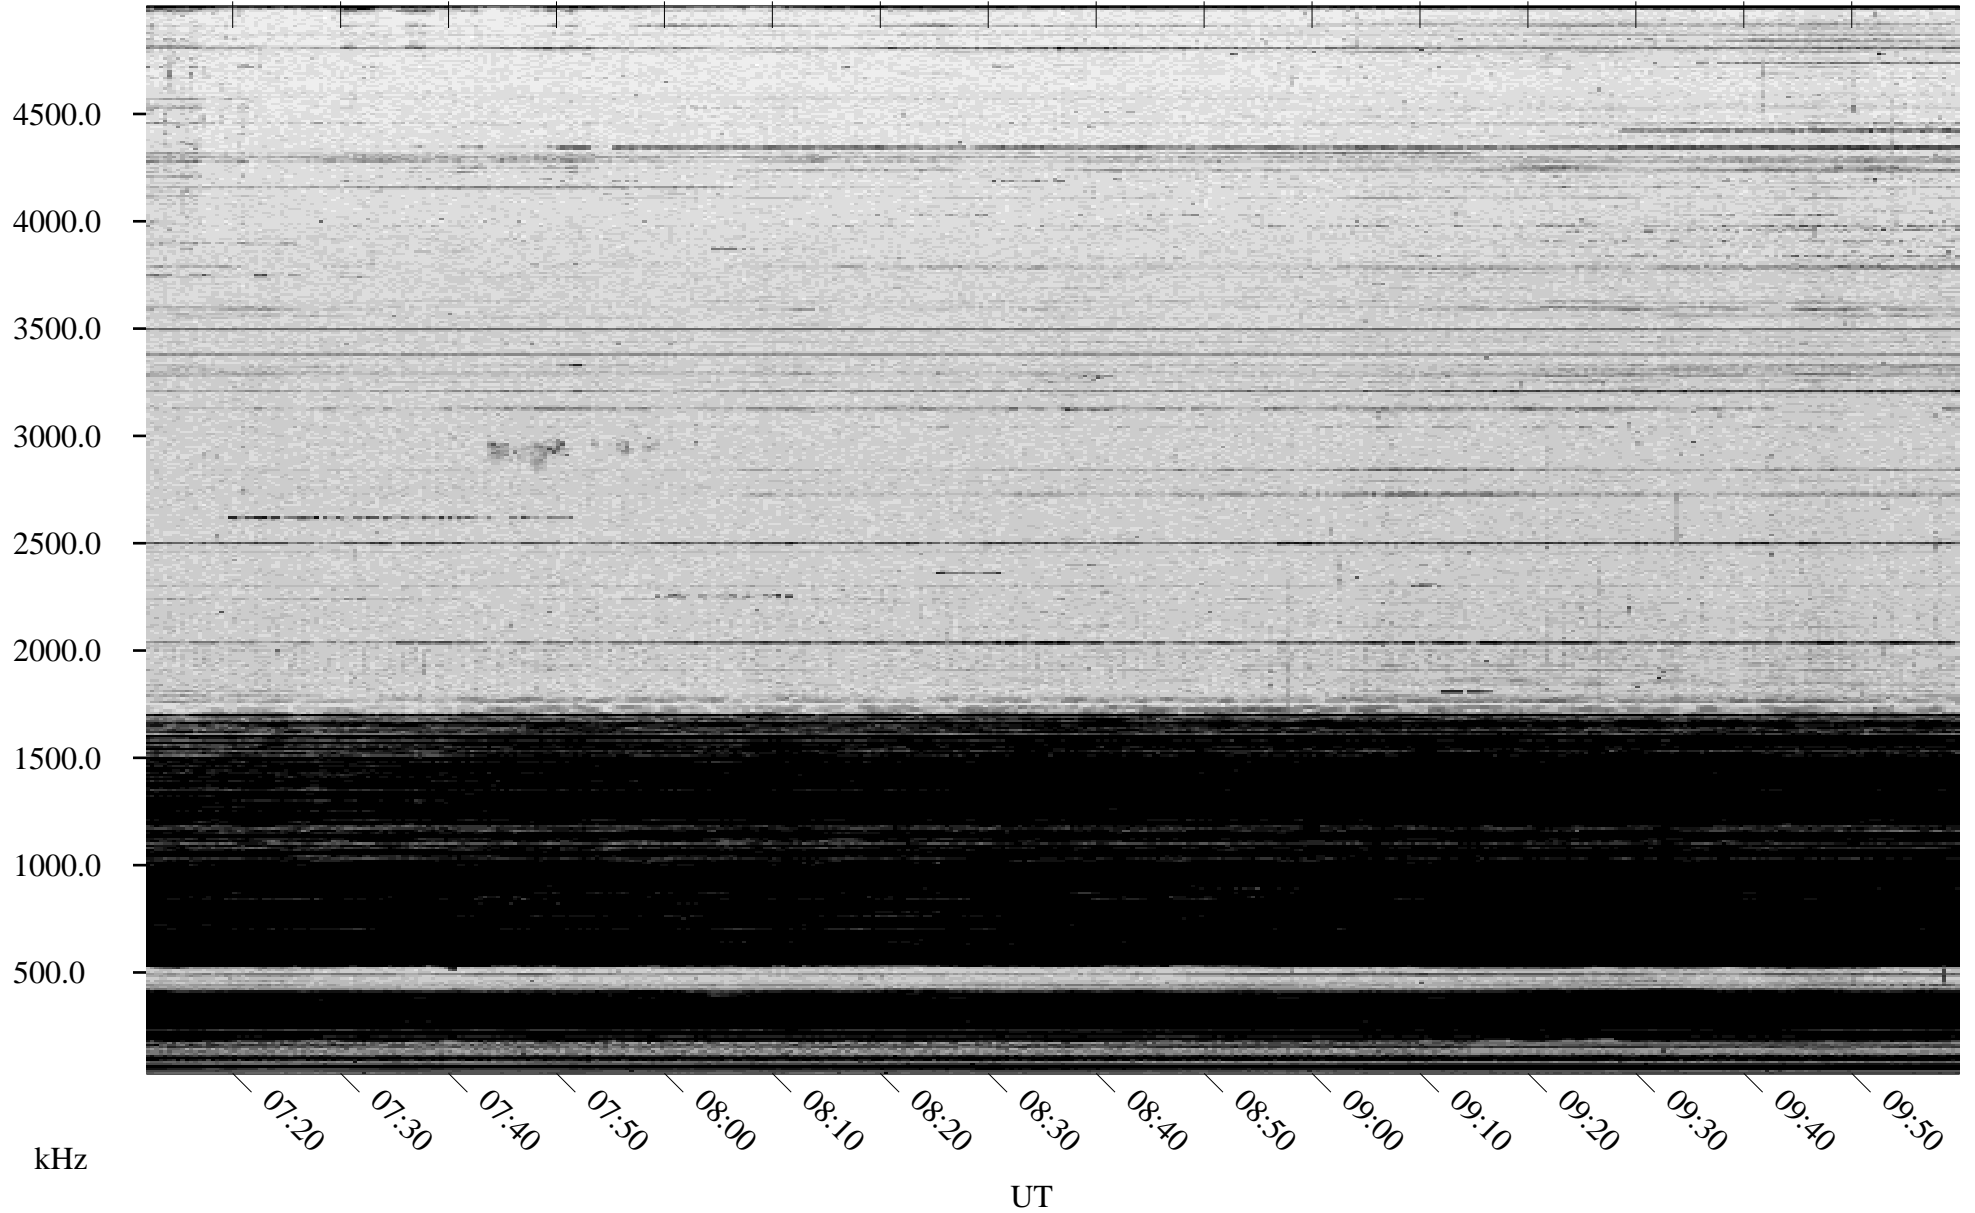

11/30/2004 Churchill, Manitoba

Linear Scale Black = 161 White = 15

ch043351.r00m max_12

Page 1

11/30/2004 Churchill, Manitoba

Linear Scale Black = 161 White = 15

ch043351.r00m max_12

Page 2

12/01/2004 Churchill, Manitoba

Linear Scale Black = 161 White = 15

ch043351.r00m max_12

Page 3

12/01/2004 Churchill, Manitoba

Linear Scale Black = 161 White = 15

ch04335l.r00m max_12

Page 4

12/01/2004 Churchill, Manitoba

Linear Scale Black = 161 White = 15

ch043351.r00m max_12

Page 5

12/01/2004 Churchill, Manitoba

Linear Scale Black = 161 White = 15

ch043351.r00m max_12

Page 6

12/01/2004 Churchill, Manitoba

Linear Scale Black = 161 White = 15

ch043351.r00m max_12

Page 7

12/01/2004 Churchill, Manitoba

Linear Scale Black = 161 White = 15

ch043351.r00m max_12