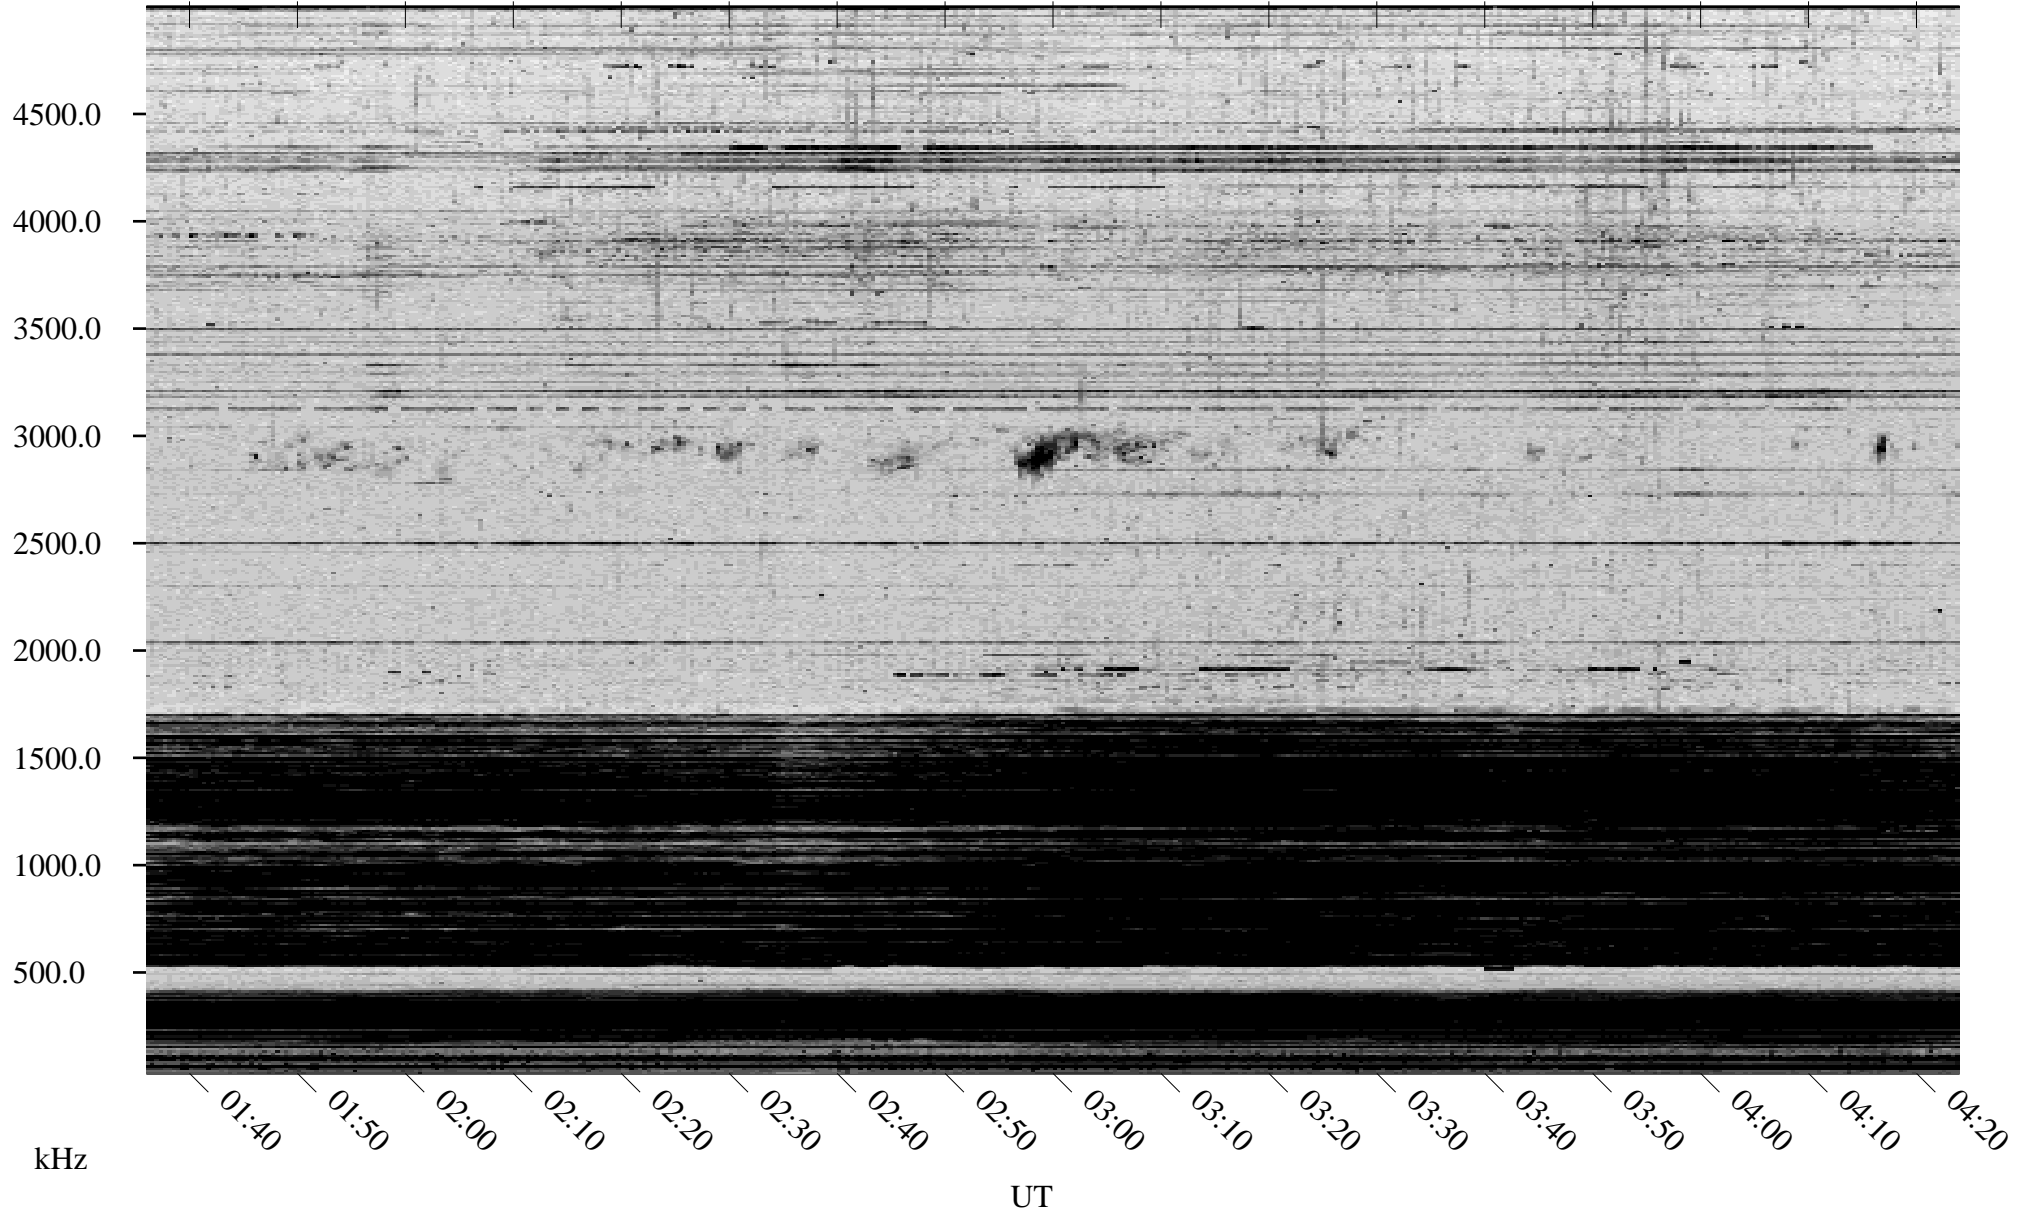

12/01/2004 Churchill, Manitoba

Linear Scale Black = 161 White = 15

ch04336l.r00m max_12

Page 1

12/01/2004 Churchill, Manitoba

Linear Scale Black = 161 White = 15

ch04336l.r00m max_12

Page 2

12/02/2004 Churchill, Manitoba

Linear Scale Black = 161 White = 15

ch04336l.r00m max_12

Page 3

12/02/2004 Churchill, Manitoba

Linear Scale Black = 161 White = 15

ch04336l.r00m max_12

Page 4

12/02/2004 Churchill, Manitoba

Linear Scale Black = 161 White = 15

ch04336l.r00m max_12

12/02/2004 Churchill, Manitoba

Linear Scale Black = 161 White = 15

ch04336l.r00m max_12

Page 6

12/02/2004 Churchill, Manitoba

Linear Scale Black = 161 White = 15

ch04336l.r00m max_12

Page 7

12/02/2004 Churchill, Manitoba

Linear Scale Black = 161 White = 15

ch04336l.r00m max_12