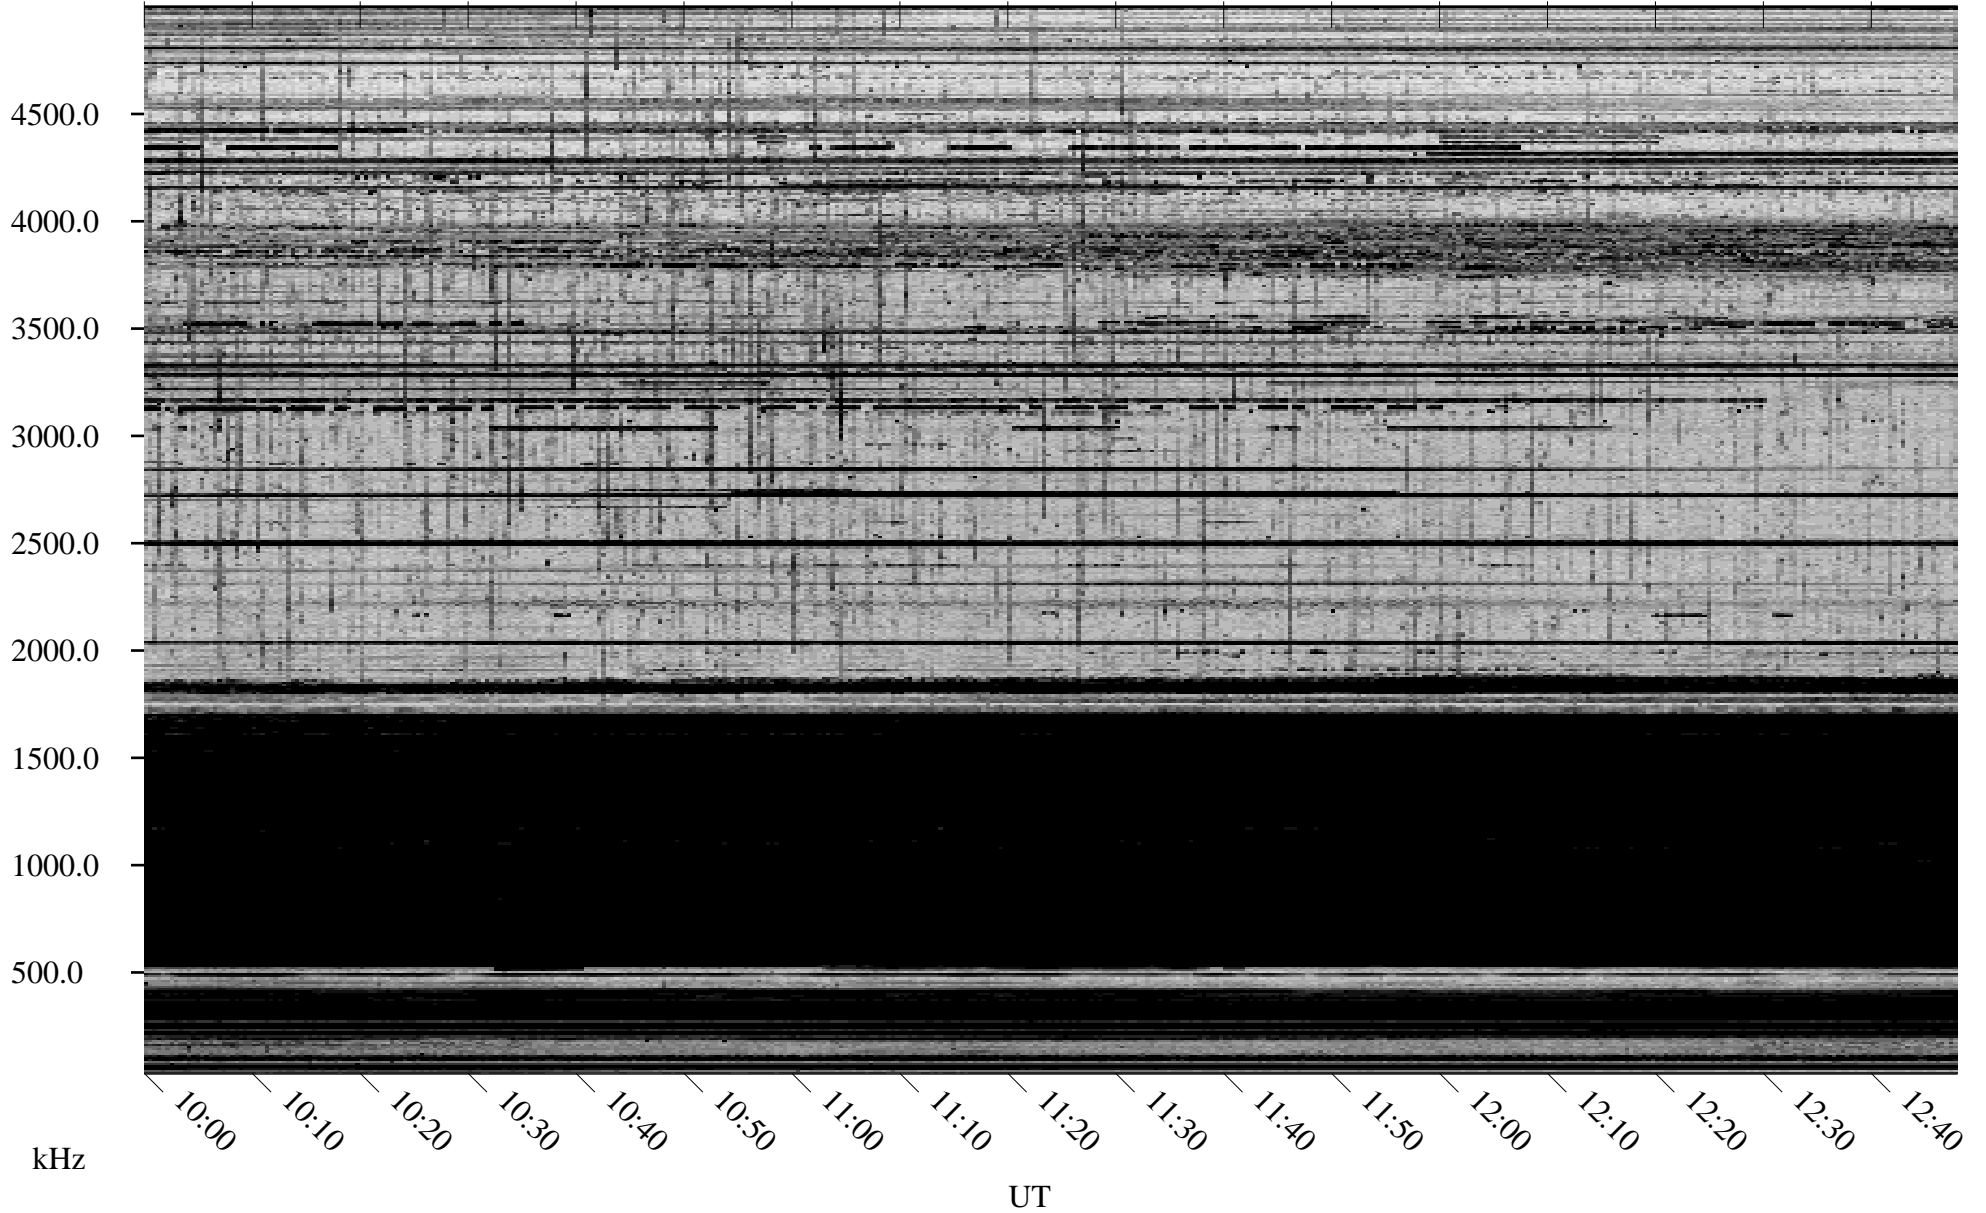

12/06/2004 Churchill, Manitoba

Linear Scale Black = 161 White = 15

ch043411.r00m max_12

Page 1

12/06/2004 Churchill, Manitoba

Linear Scale Black = 161 White = 15

ch043411.r00m max_12

Page 2

12/07/2004 Churchill, Manitoba

Linear Scale Black = 161 White = 15

ch043411.r00m max_12

Page 3

12/07/2004 Churchill, Manitoba

Linear Scale Black = 161 White = 15

ch043411.r00m max_12

Page 4

12/07/2004 Churchill, Manitoba

Linear Scale Black = 161 White = 15

ch043411.r00m max_12

Page 5

12/07/2004 Churchill, Manitoba

Linear Scale Black = 161 White = 15

ch043411.r00m max_12

Page 6

12/07/2004 Churchill, Manitoba

Linear Scale Black = 161 White = 15

ch043411.r00m max_12

Page 7

12/07/2004 Churchill, Manitoba

Linear Scale Black = 161 White = 15

ch043411.r00m max_12