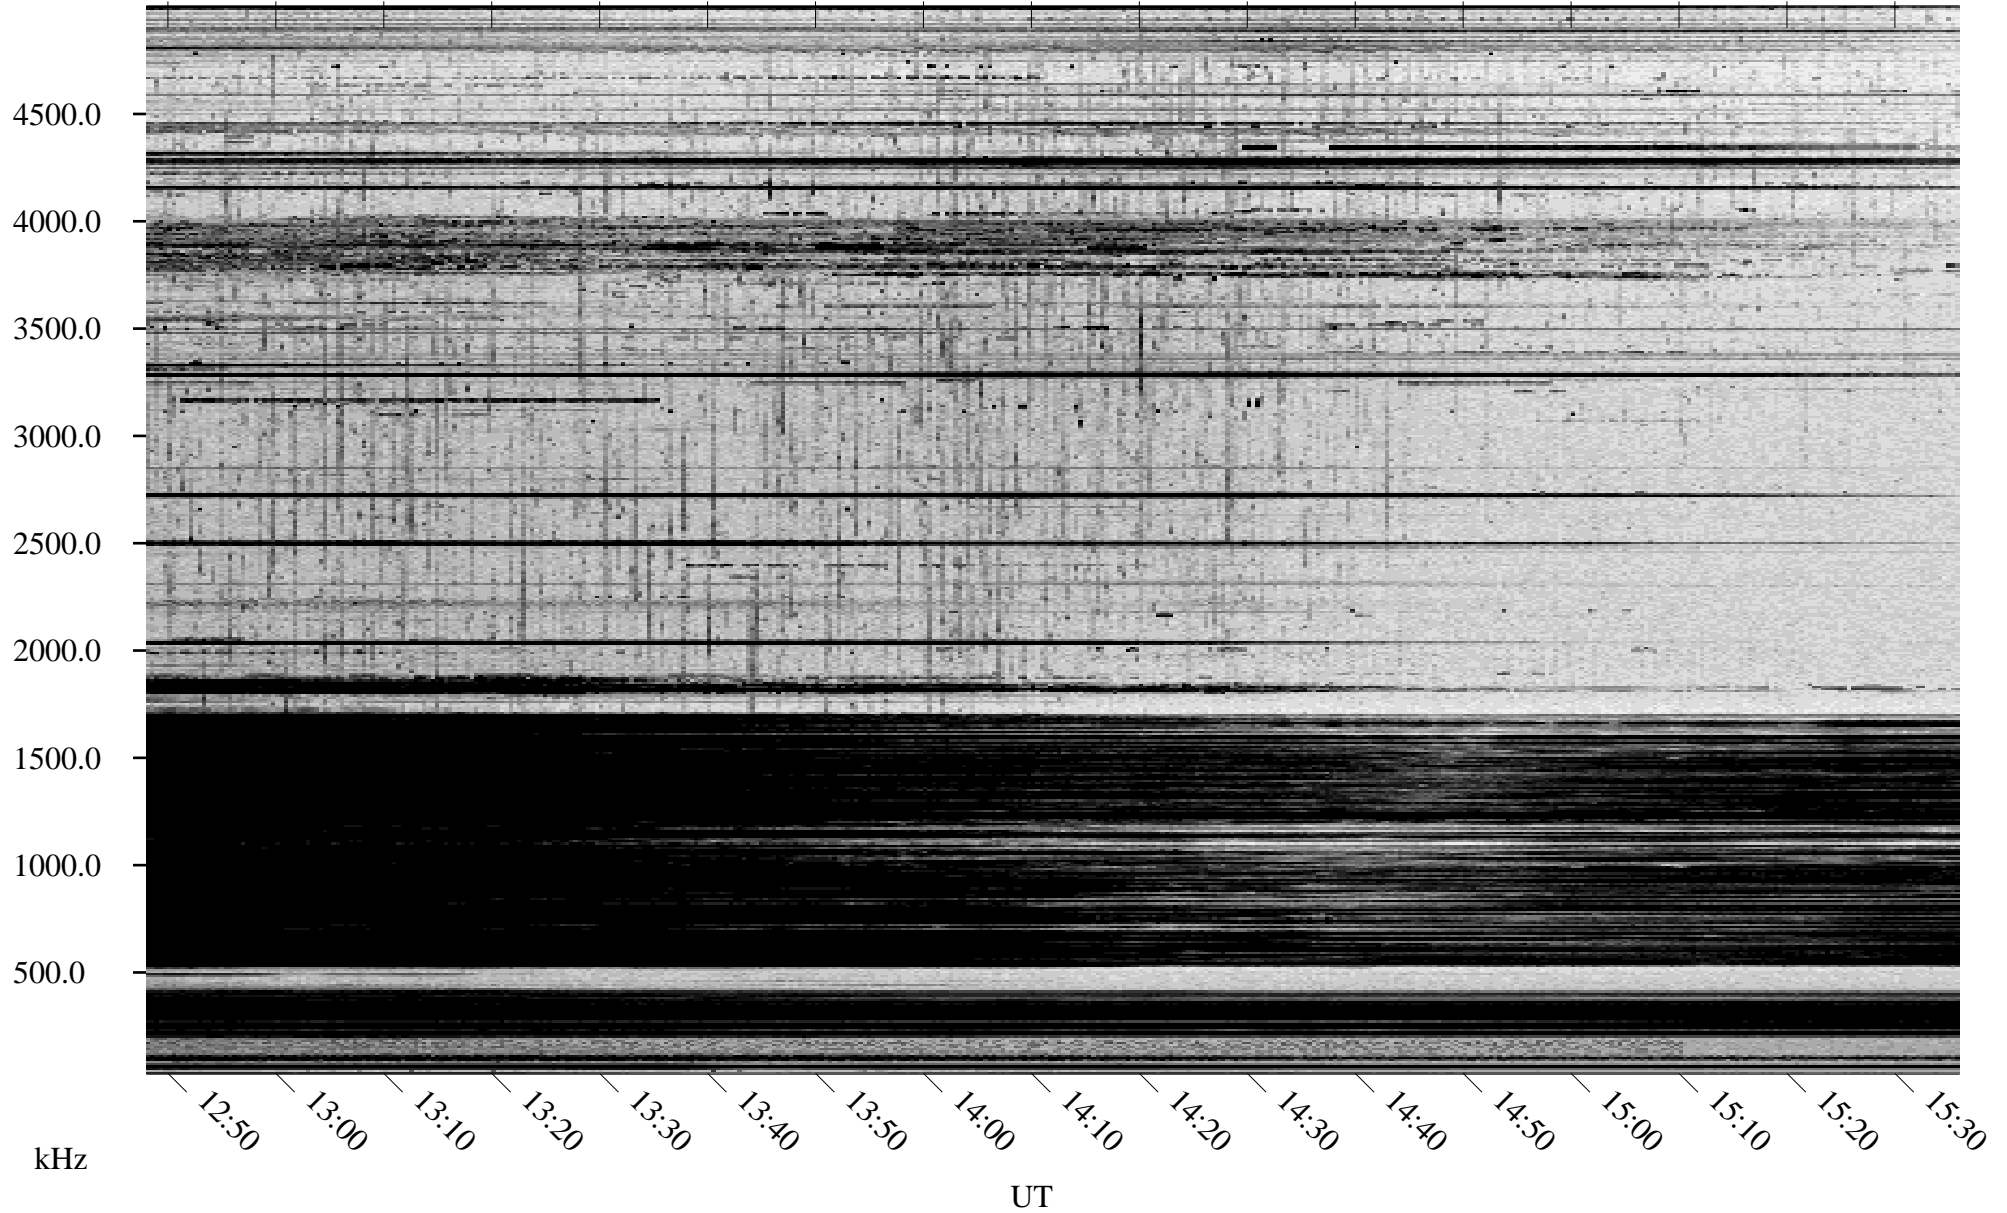

12/06/2004 Churchill, Manitoba

Linear Scale Black = 161 White = 15

ch043411.r00m max_12

Page 1

12/06/2004 Churchill, Manitoba

Linear Scale Black = 161 White = 15

ch043411.r00m max_12

Page 2

12/07/2004 Churchill, Manitoba

Linear Scale Black = 161 White = 15

ch043411.r00m max_12

Page 3

12/07/2004 Churchill, Manitoba

Linear Scale Black = 161 White = 15

ch043411.r00m max_12

Page 4

12/07/2004 Churchill, Manitoba

Linear Scale Black = 161 White = 15

ch043411.r00m max_12

Page 5

12/07/2004 Churchill, Manitoba

Linear Scale Black = 161 White = 15

ch043411.r00m max_12

Page 6

12/07/2004 Churchill, Manitoba

Linear Scale Black = 161 White = 15

ch043411.r00m max_12

Page 7

12/07/2004 Churchill, Manitoba

Linear Scale Black = 161 White = 15

ch043411.r00m max_12