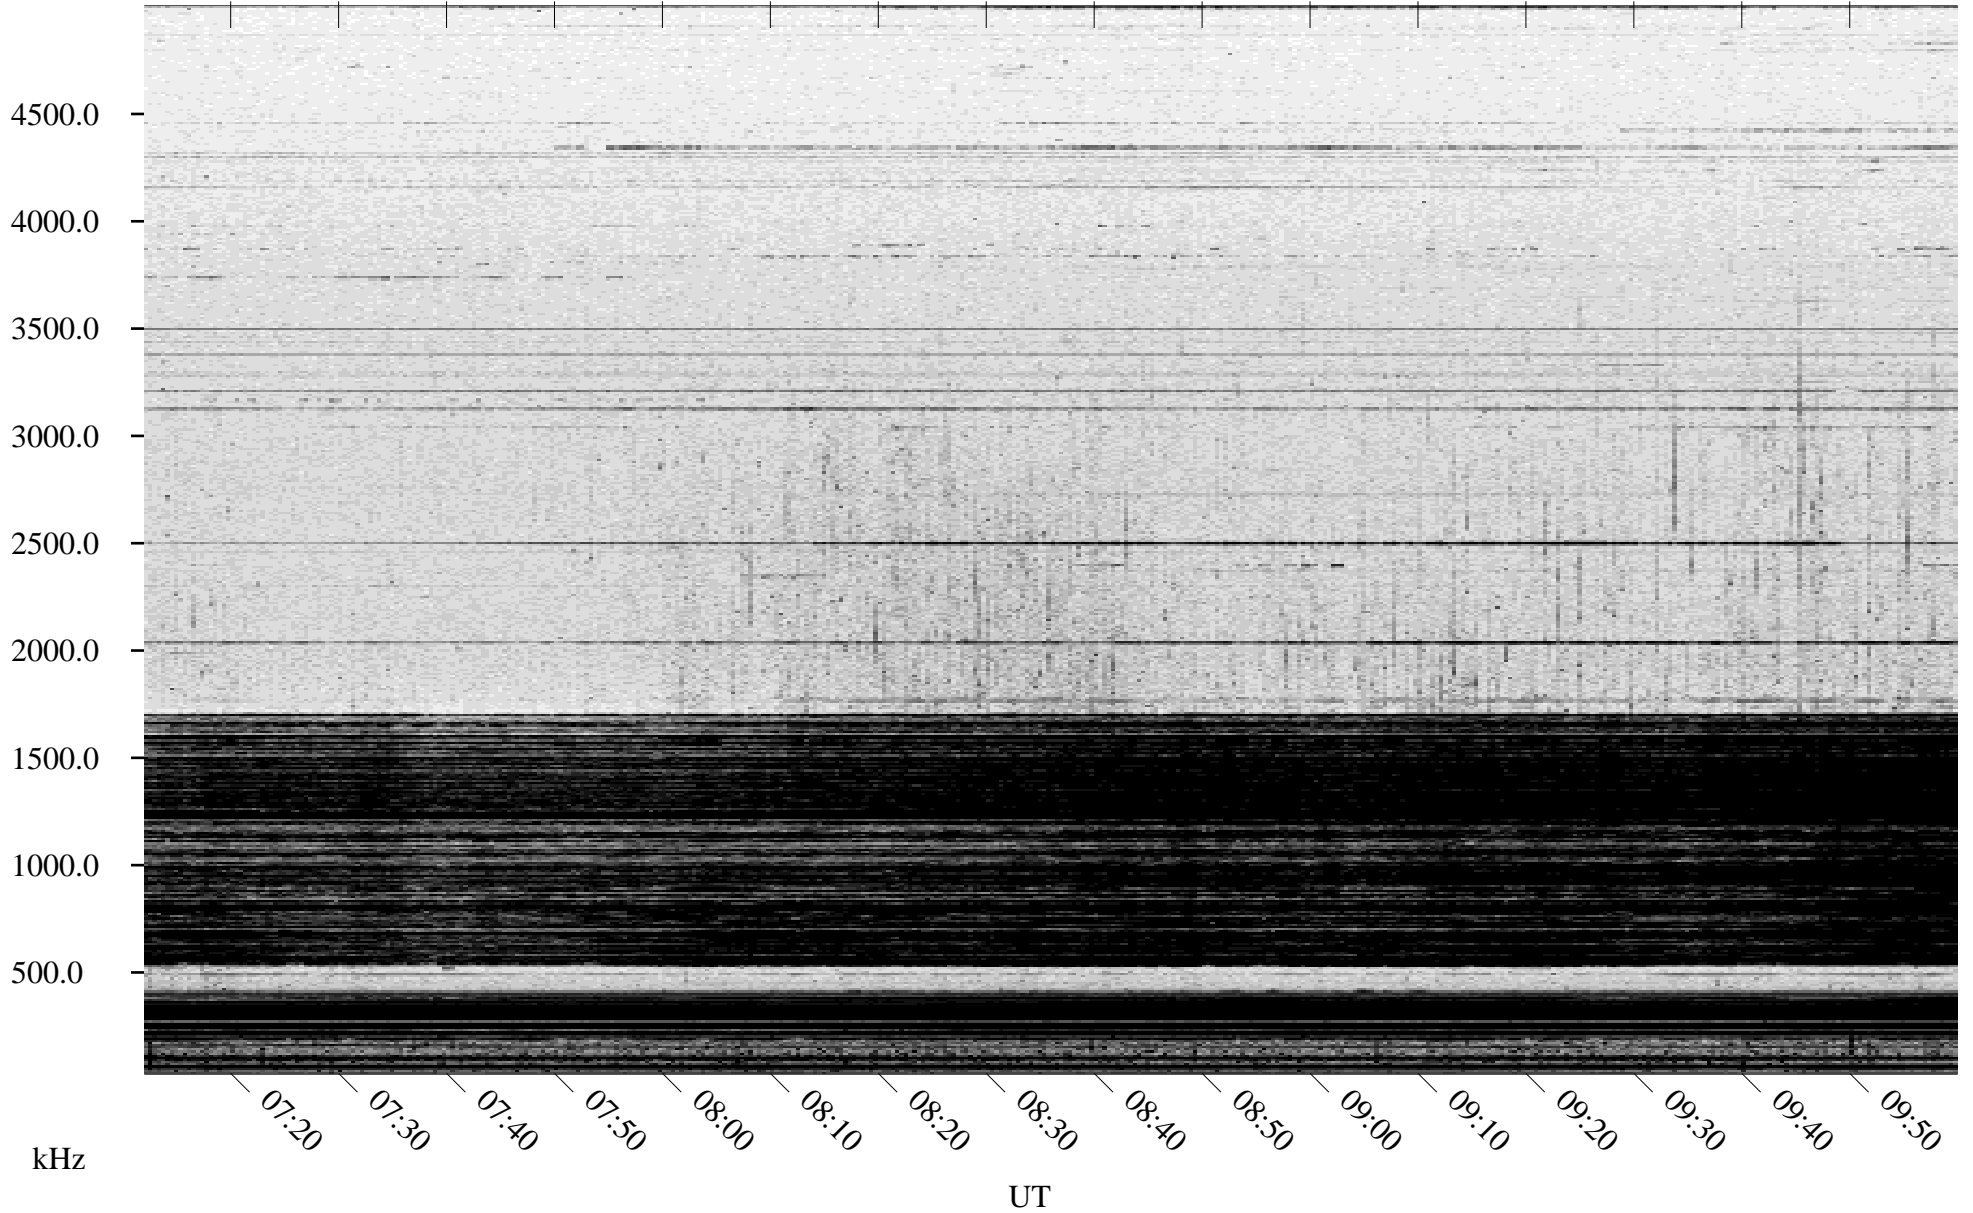

12/08/2004 Churchill, Manitoba

Linear Scale Black = 161 White = 15

ch04343l.r00m max_12

Page 1

12/08/2004 Churchill, Manitoba

Linear Scale Black = 161 White = 15

ch04343l.r00m max_12

Page 2

12/09/2004 Churchill, Manitoba

Linear Scale Black = 161 White = 15

ch04343l.r00m max_12

Page 3

12/09/2004 Churchill, Manitoba

Linear Scale Black = 161 White = 15

ch04343l.r00m max_12

Page 4

12/09/2004 Churchill, Manitoba

Linear Scale Black = 161 White = 15

ch04343l.r00m max_12

Page 5

12/09/2004 Churchill, Manitoba

Linear Scale Black = 161 White = 15

ch04343l.r00m max_12

Page 6

12/09/2004 Churchill, Manitoba

Linear Scale Black = 161 White = 15

ch04343l.r00m max_12

Page 7

12/09/2004 Churchill, Manitoba

Linear Scale Black = 161 White = 15

ch04343l.r00m max_12

Page 8