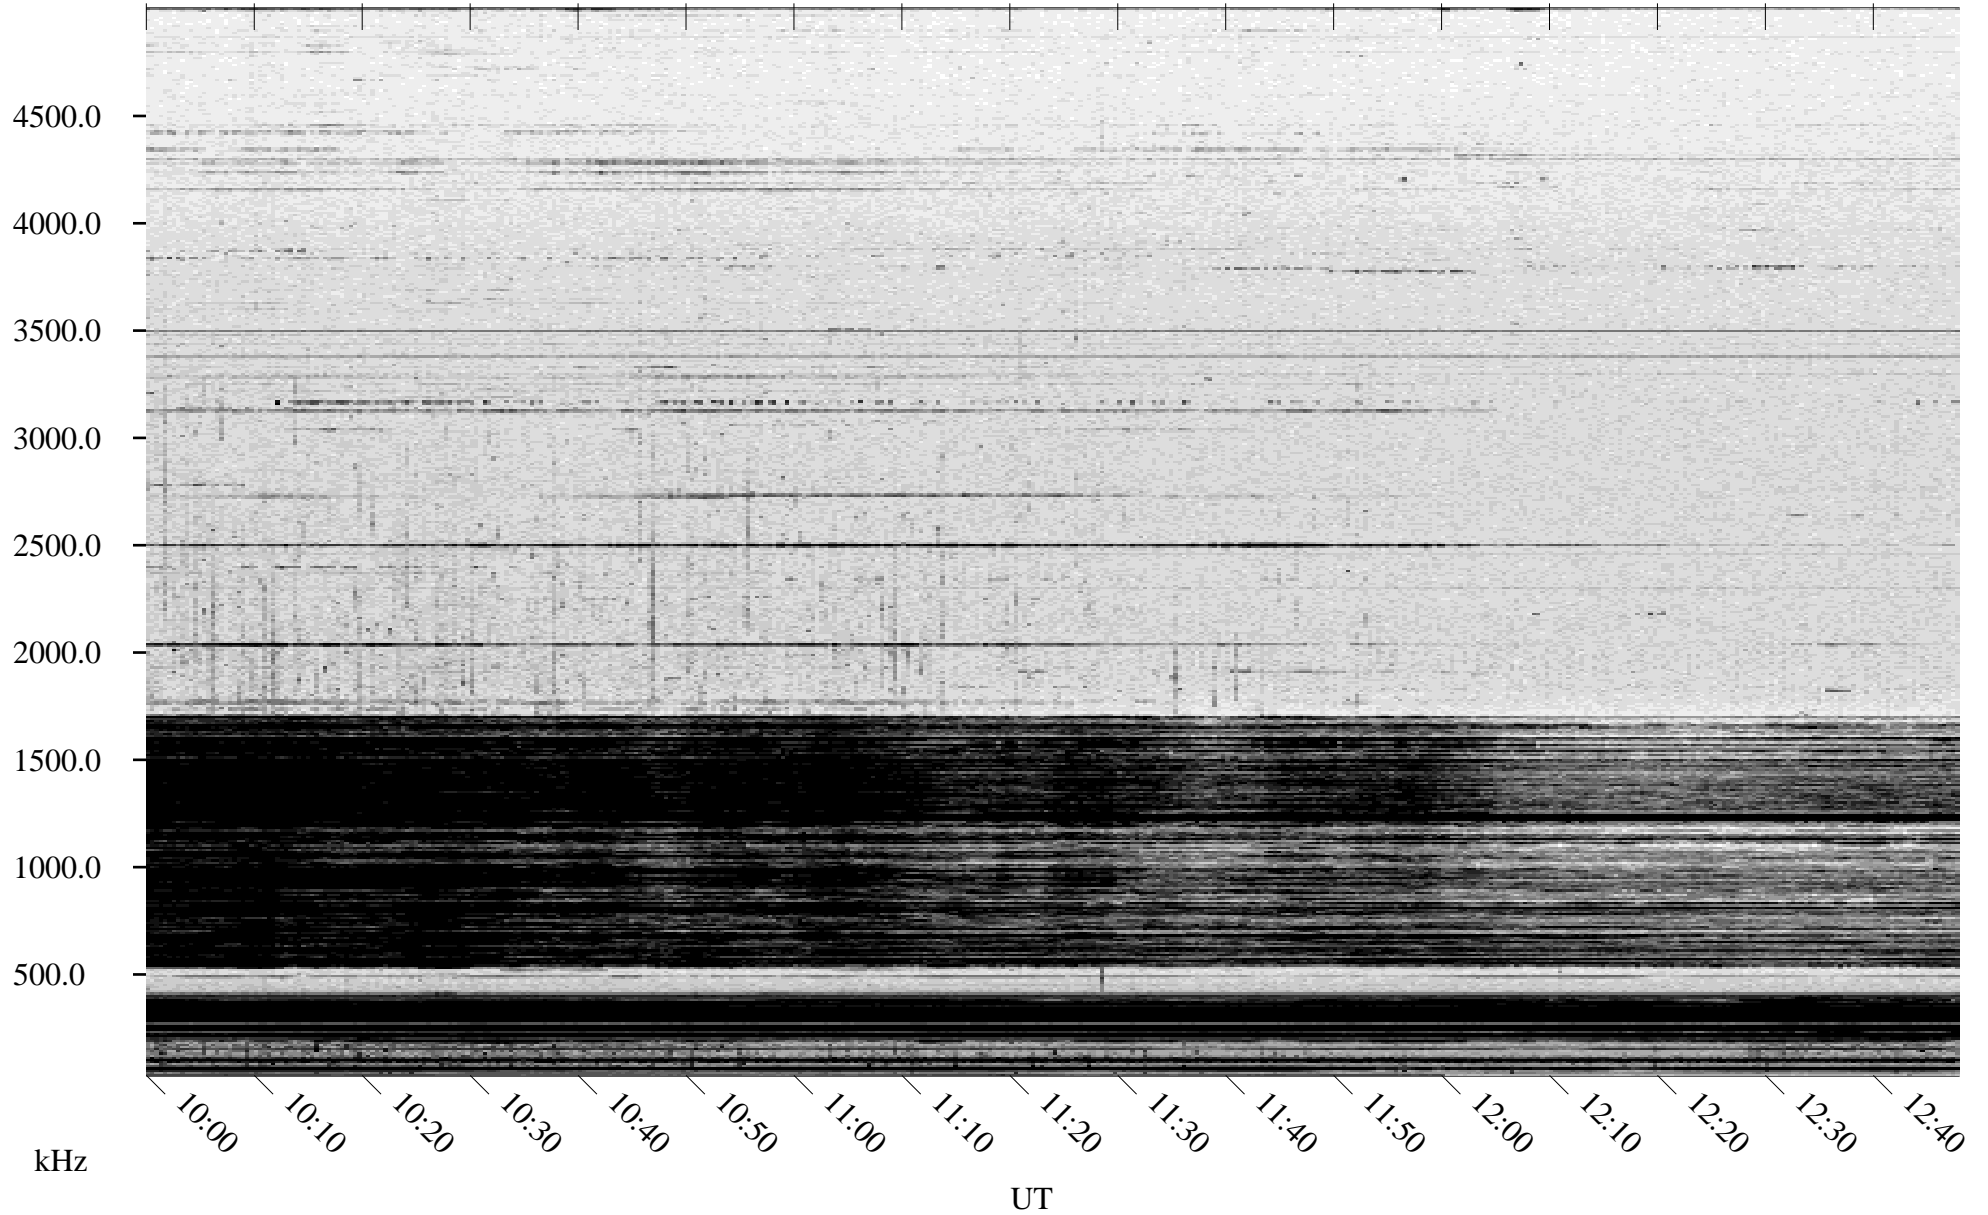

12/08/2004 Churchill, Manitoba

Linear Scale Black = 161 White = 15

ch04343l.r00m max_12

Page 1

12/08/2004 Churchill, Manitoba

Linear Scale Black = 161 White = 15

ch04343l.r00m max_12

Page 2

12/09/2004 Churchill, Manitoba

Linear Scale Black = 161 White = 15

ch04343l.r00m max_12

Page 3

12/09/2004 Churchill, Manitoba

Linear Scale Black = 161 White = 15

ch04343l.r00m max_12

Page 4

12/09/2004 Churchill, Manitoba

Linear Scale Black = 161 White = 15

ch04343l.r00m max_12

Page 5

12/09/2004 Churchill, Manitoba

Linear Scale Black = 161 White = 15

ch04343l.r00m max_12

Page 6

12/09/2004 Churchill, Manitoba

Linear Scale Black = 161 White = 15

ch04343l.r00m max_12

Page 7

12/09/2004 Churchill, Manitoba

Linear Scale Black = 161 White = 15

ch04343l.r00m max_12

Page 8