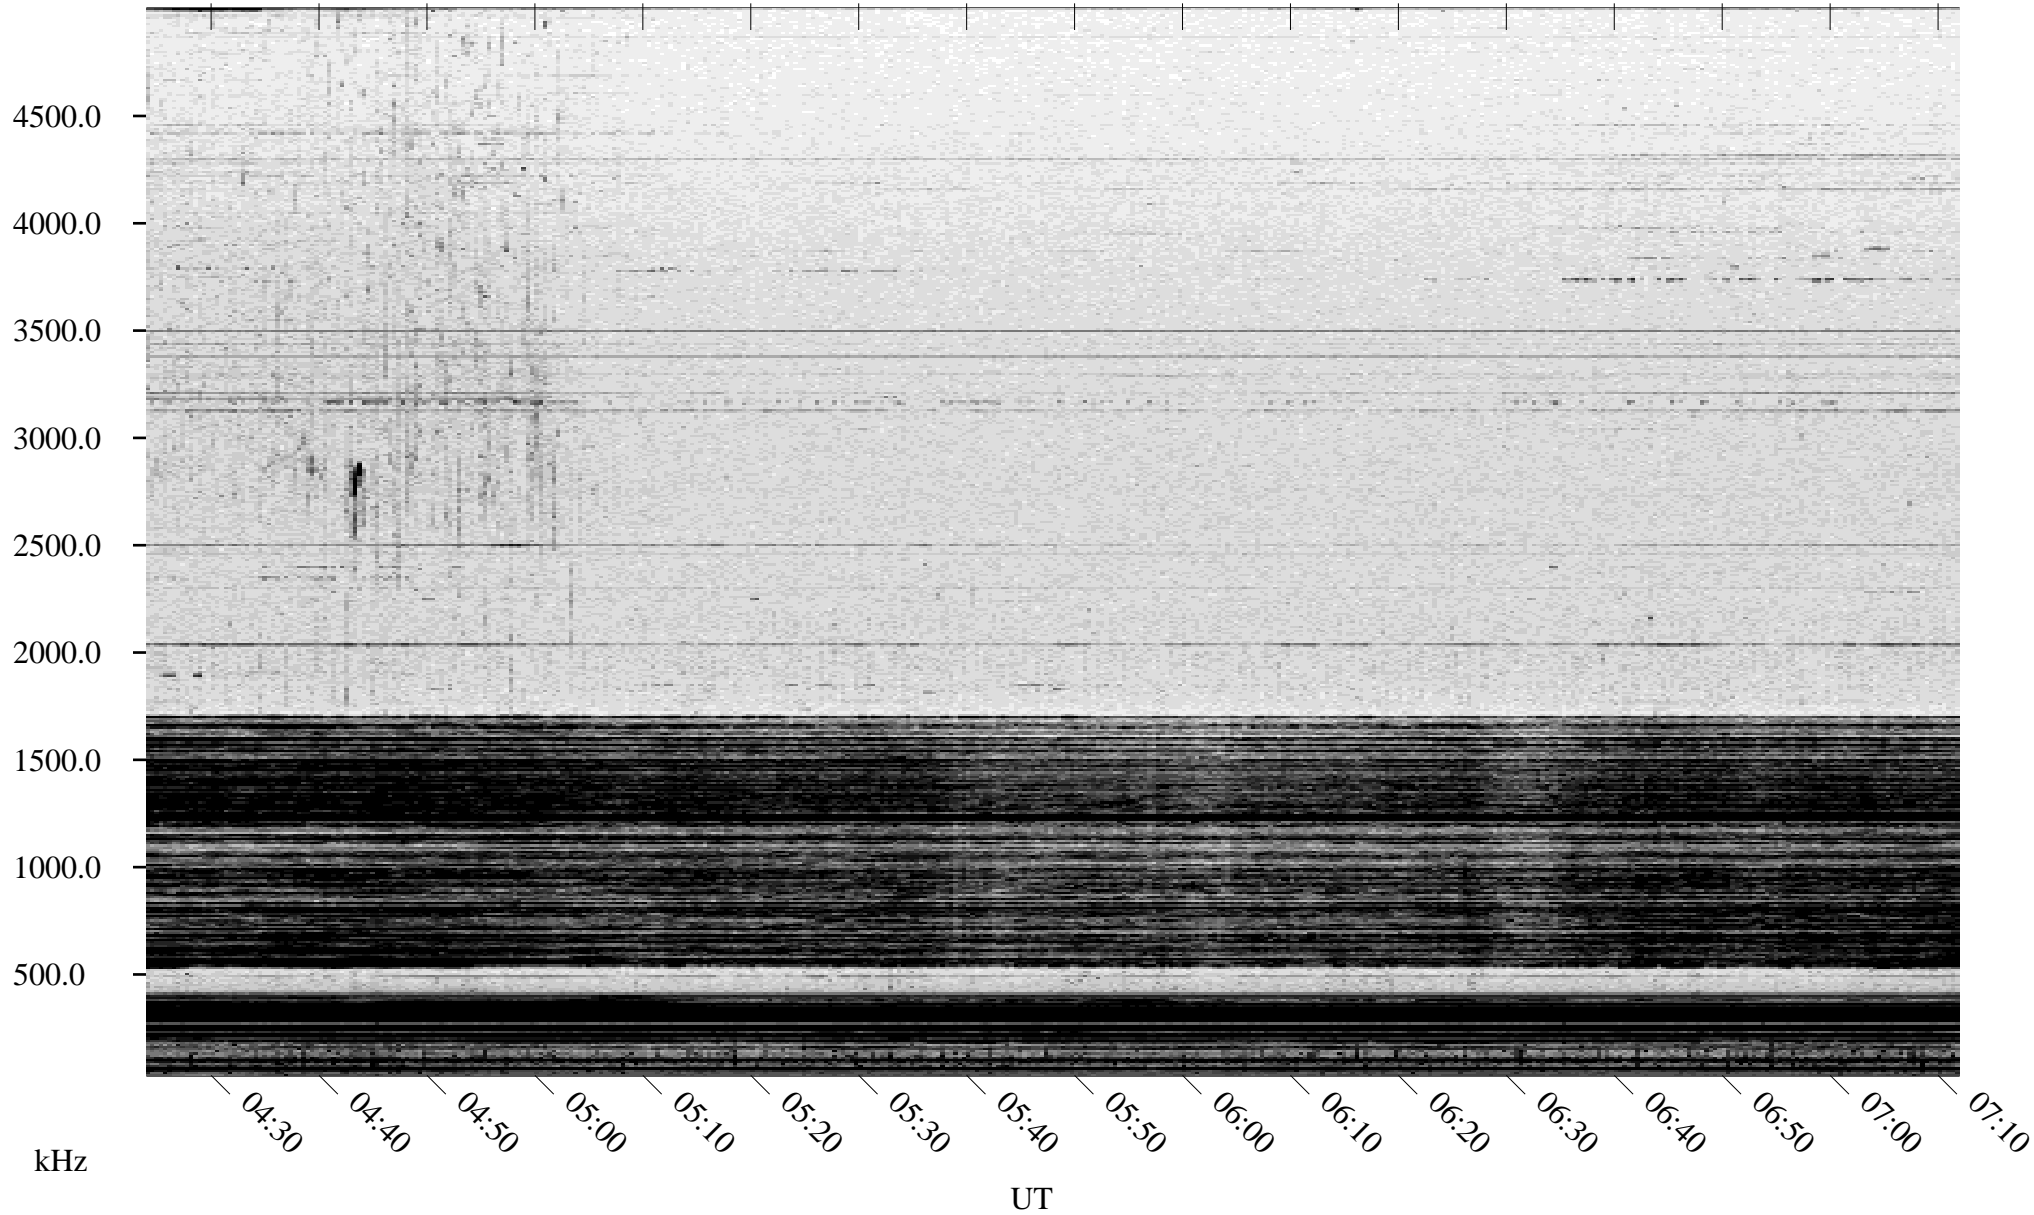

12/08/2004 Churchill, Manitoba

Linear Scale Black = 161 White = 15

ch04343l.r00m max_12

Page 1

12/08/2004 Churchill, Manitoba

Linear Scale Black = 161 White = 15

ch04343l.r00m max_12

Page 2

12/09/2004 Churchill, Manitoba

Linear Scale Black = 161 White = 15

ch04343l.r00m max_12

Page 3

12/09/2004 Churchill, Manitoba

Linear Scale Black = 161 White = 15

ch04343l.r00m max_12

Page 4

12/09/2004 Churchill, Manitoba

Linear Scale Black = 161 White = 15

ch04343l.r00m max_12

Page 5

12/09/2004 Churchill, Manitoba

Linear Scale Black = 161 White = 15

ch04343l.r00m max_12

Page 6

12/09/2004 Churchill, Manitoba

Linear Scale Black = 161 White = 15

ch04343l.r00m max_12

Page 7

12/09/2004 Churchill, Manitoba

Linear Scale Black = 161 White = 15

ch04343l.r00m max_12

Page 8