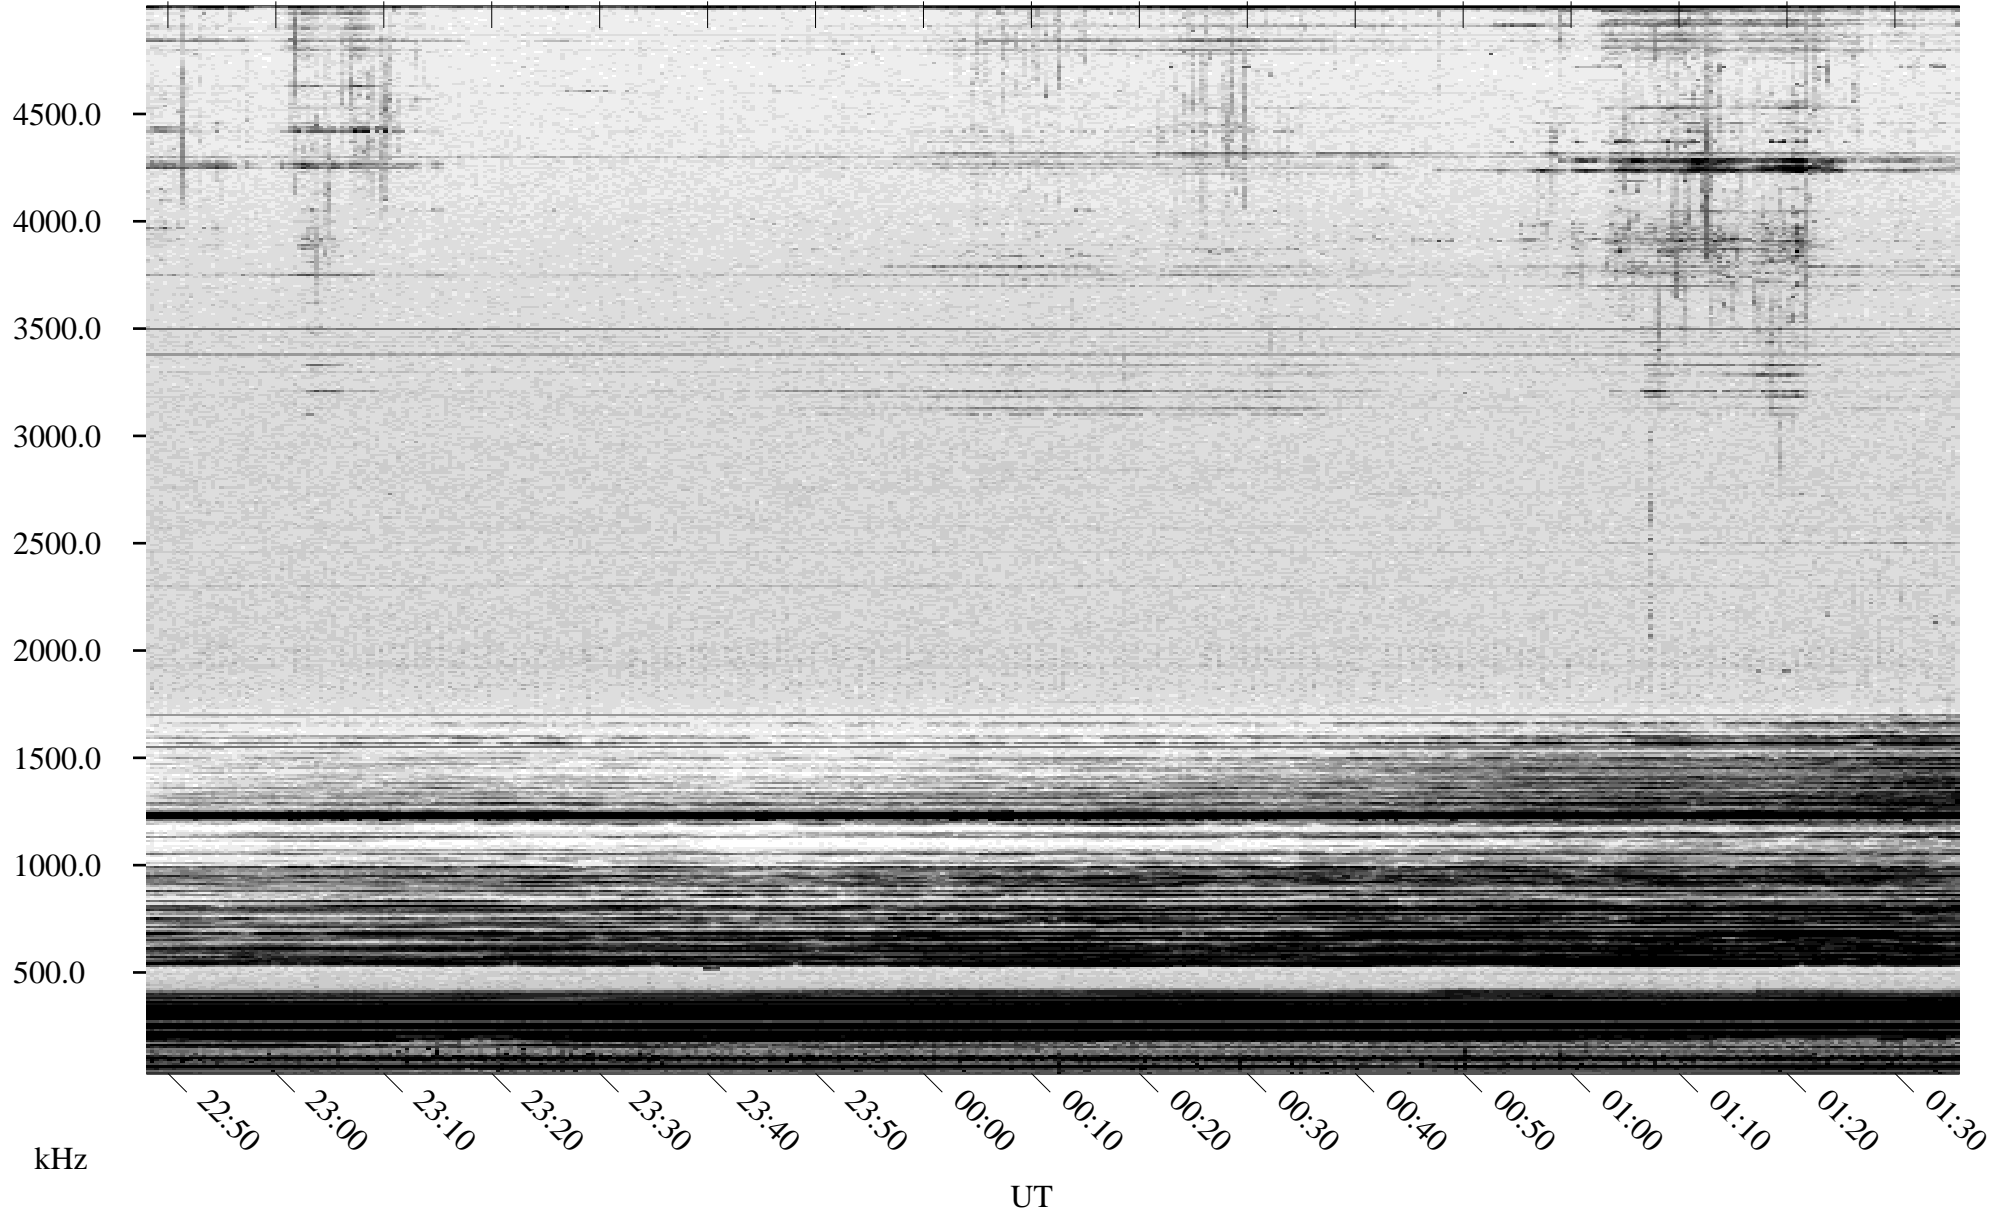

12/08/2004 Churchill, Manitoba

Linear Scale Black = 161 White = 15

ch04343l.r00m max_12

Page 1

12/08/2004 Churchill, Manitoba

Linear Scale Black = 161 White = 15

ch04343l.r00m max_12

Page 2

12/09/2004 Churchill, Manitoba

Linear Scale Black = 161 White = 15

ch04343l.r00m max_12

Page 3

12/09/2004 Churchill, Manitoba

Linear Scale Black = 161 White = 15

ch04343l.r00m max_12

Page 4

12/09/2004 Churchill, Manitoba

Linear Scale Black = 161 White = 15

ch04343l.r00m max_12

Page 5

12/09/2004 Churchill, Manitoba

Linear Scale Black = 161 White = 15

ch04343l.r00m max_12

Page 6

12/09/2004 Churchill, Manitoba

Linear Scale Black = 161 White = 15

ch04343l.r00m max_12

Page 7

12/09/2004 Churchill, Manitoba

Linear Scale Black = 161 White = 15

ch04343l.r00m max_12

Page 8