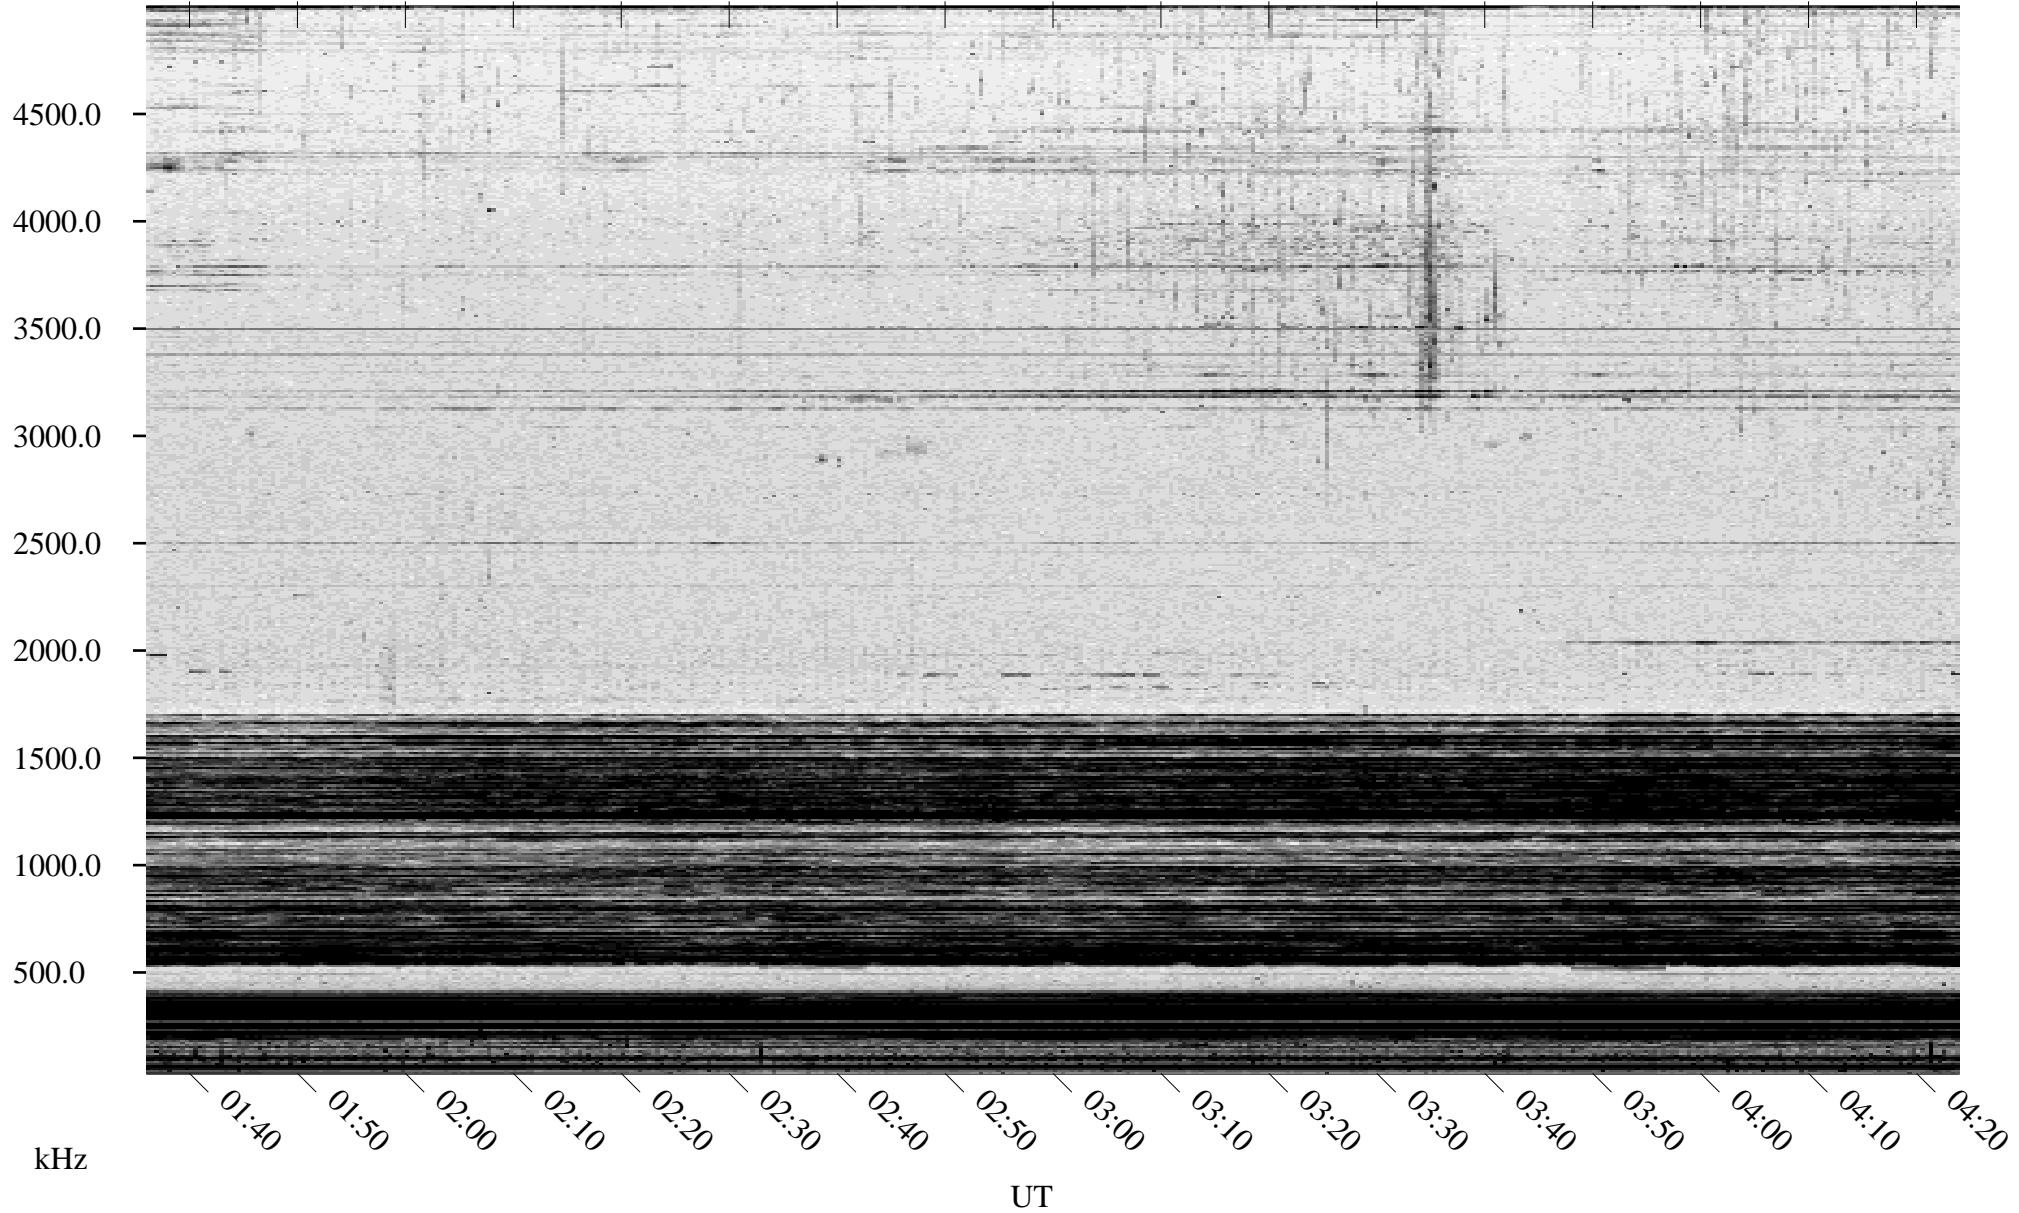

12/08/2004 Churchill, Manitoba

Linear Scale Black = 161 White = 15

ch04343l.r00m max_12

Page 1

12/08/2004 Churchill, Manitoba

Linear Scale Black = 161 White = 15

ch04343l.r00m max_12

Page 2

12/09/2004 Churchill, Manitoba

Linear Scale Black = 161 White = 15

ch04343l.r00m max_12

Page 3

12/09/2004 Churchill, Manitoba

Linear Scale Black = 161 White = 15

ch04343l.r00m max_12

Page 4

12/09/2004 Churchill, Manitoba

Linear Scale Black = 161 White = 15

ch04343l.r00m max_12

Page 5

12/09/2004 Churchill, Manitoba

Linear Scale Black = 161 White = 15

ch04343l.r00m max_12

Page 6

12/09/2004 Churchill, Manitoba

Linear Scale Black = 161 White = 15

ch04343l.r00m max_12

Page 7

12/09/2004 Churchill, Manitoba

Linear Scale Black = 161 White = 15

ch04343l.r00m max_12

Page 8