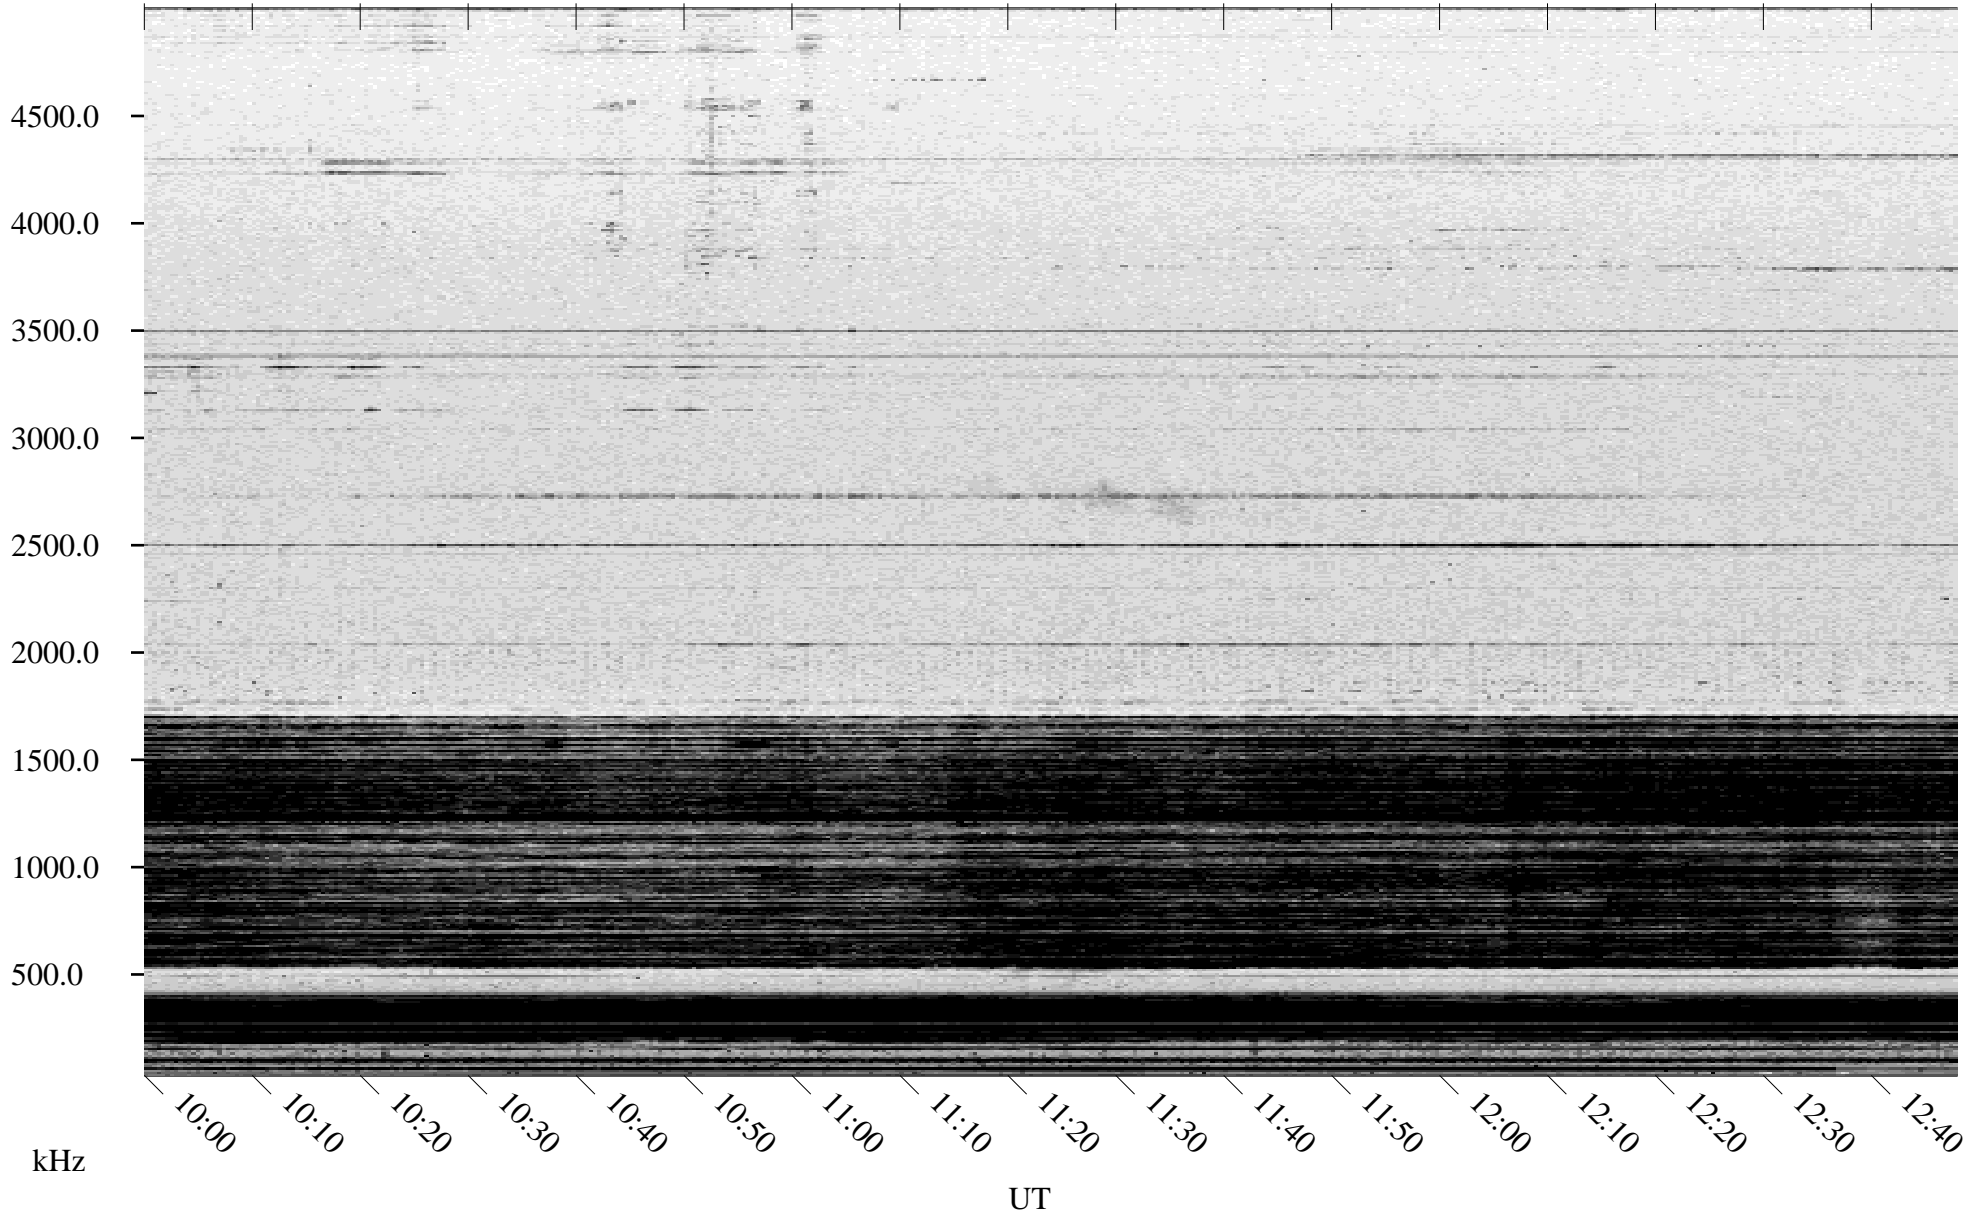

12/09/2004 Churchill, Manitoba

Linear Scale Black = 161 White = 15

ch04344l.r00m max_12

Page 1

12/09/2004 Churchill, Manitoba

Linear Scale Black = 161 White = 15

ch04344l.r00m max_12

Page 2

12/10/2004 Churchill, Manitoba

Linear Scale Black = 161 White = 15

ch04344l.r00m max_12

Page 3

12/10/2004 Churchill, Manitoba

Linear Scale Black = 161 White = 15

ch04344l.r00m max_12

Page 4

12/10/2004 Churchill, Manitoba

Linear Scale Black = 161 White = 15

ch04344l.r00m max_12

Page 5

12/10/2004 Churchill, Manitoba

Linear Scale Black = 161 White = 15

ch04344l.r00m max_12

Page 6

12/10/2004 Churchill, Manitoba

Linear Scale Black = 161 White = 15

ch04344l.r00m max_12

Page 7

12/10/2004 Churchill, Manitoba

Linear Scale Black = 161 White = 15

ch04344l.r00m max_12