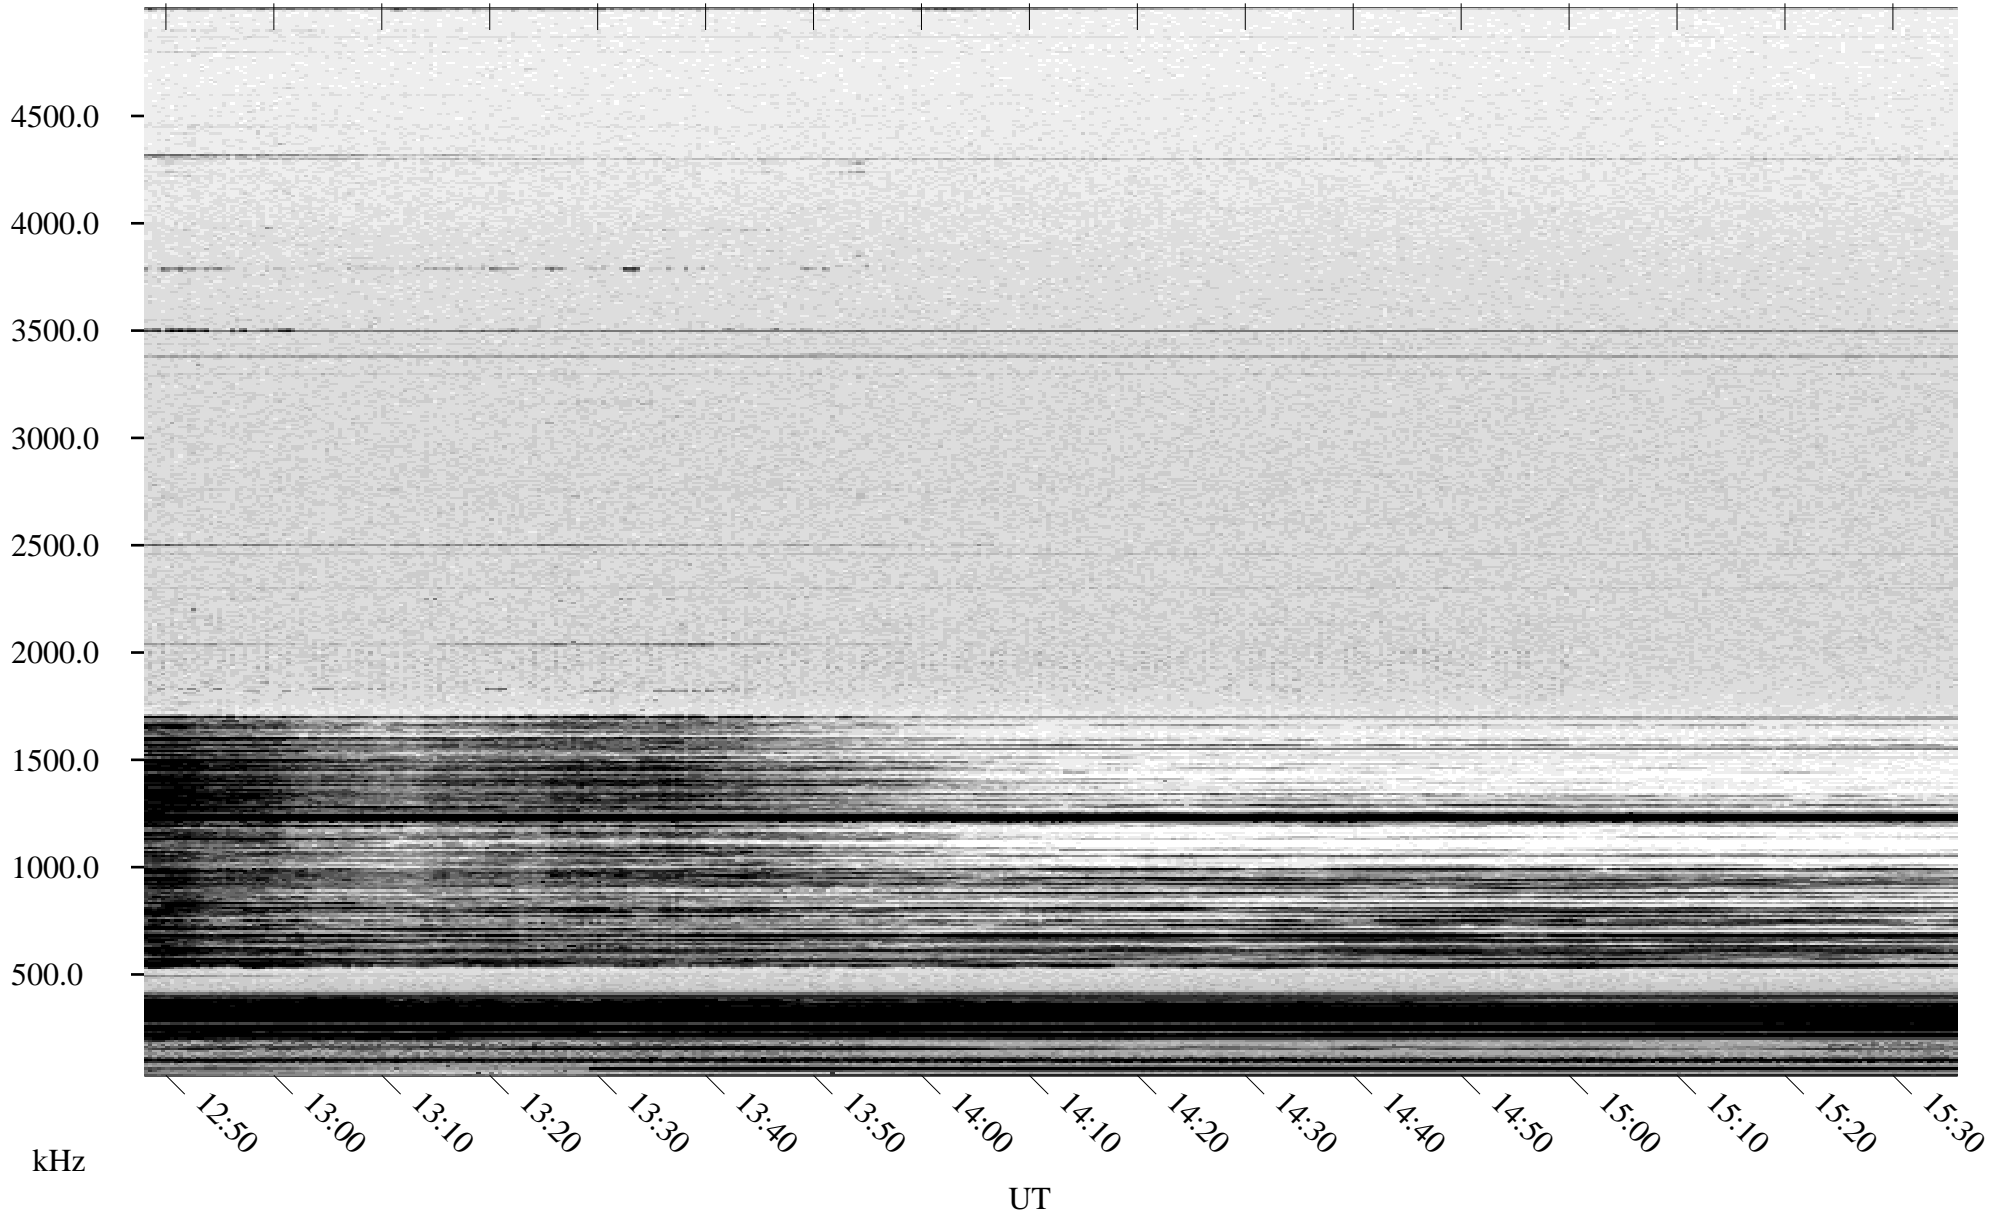

12/09/2004 Churchill, Manitoba

Linear Scale Black = 161 White = 15

ch04344l.r00m max_12

Page 1

12/09/2004 Churchill, Manitoba

Linear Scale Black = 161 White = 15

ch04344l.r00m max_12

Page 2

12/10/2004 Churchill, Manitoba

Linear Scale Black = 161 White = 15

ch04344l.r00m max_12

Page 3

12/10/2004 Churchill, Manitoba

Linear Scale Black = 161 White = 15

ch04344l.r00m max_12

Page 4

12/10/2004 Churchill, Manitoba

Linear Scale Black = 161 White = 15

ch04344l.r00m max_12

Page 5

12/10/2004 Churchill, Manitoba

Linear Scale Black = 161 White = 15

ch04344l.r00m max_12

Page 6

12/10/2004 Churchill, Manitoba

Linear Scale Black = 161 White = 15

ch04344l.r00m max_12

Page 7

12/10/2004 Churchill, Manitoba

Linear Scale Black = 161 White = 15

ch04344l.r00m max_12