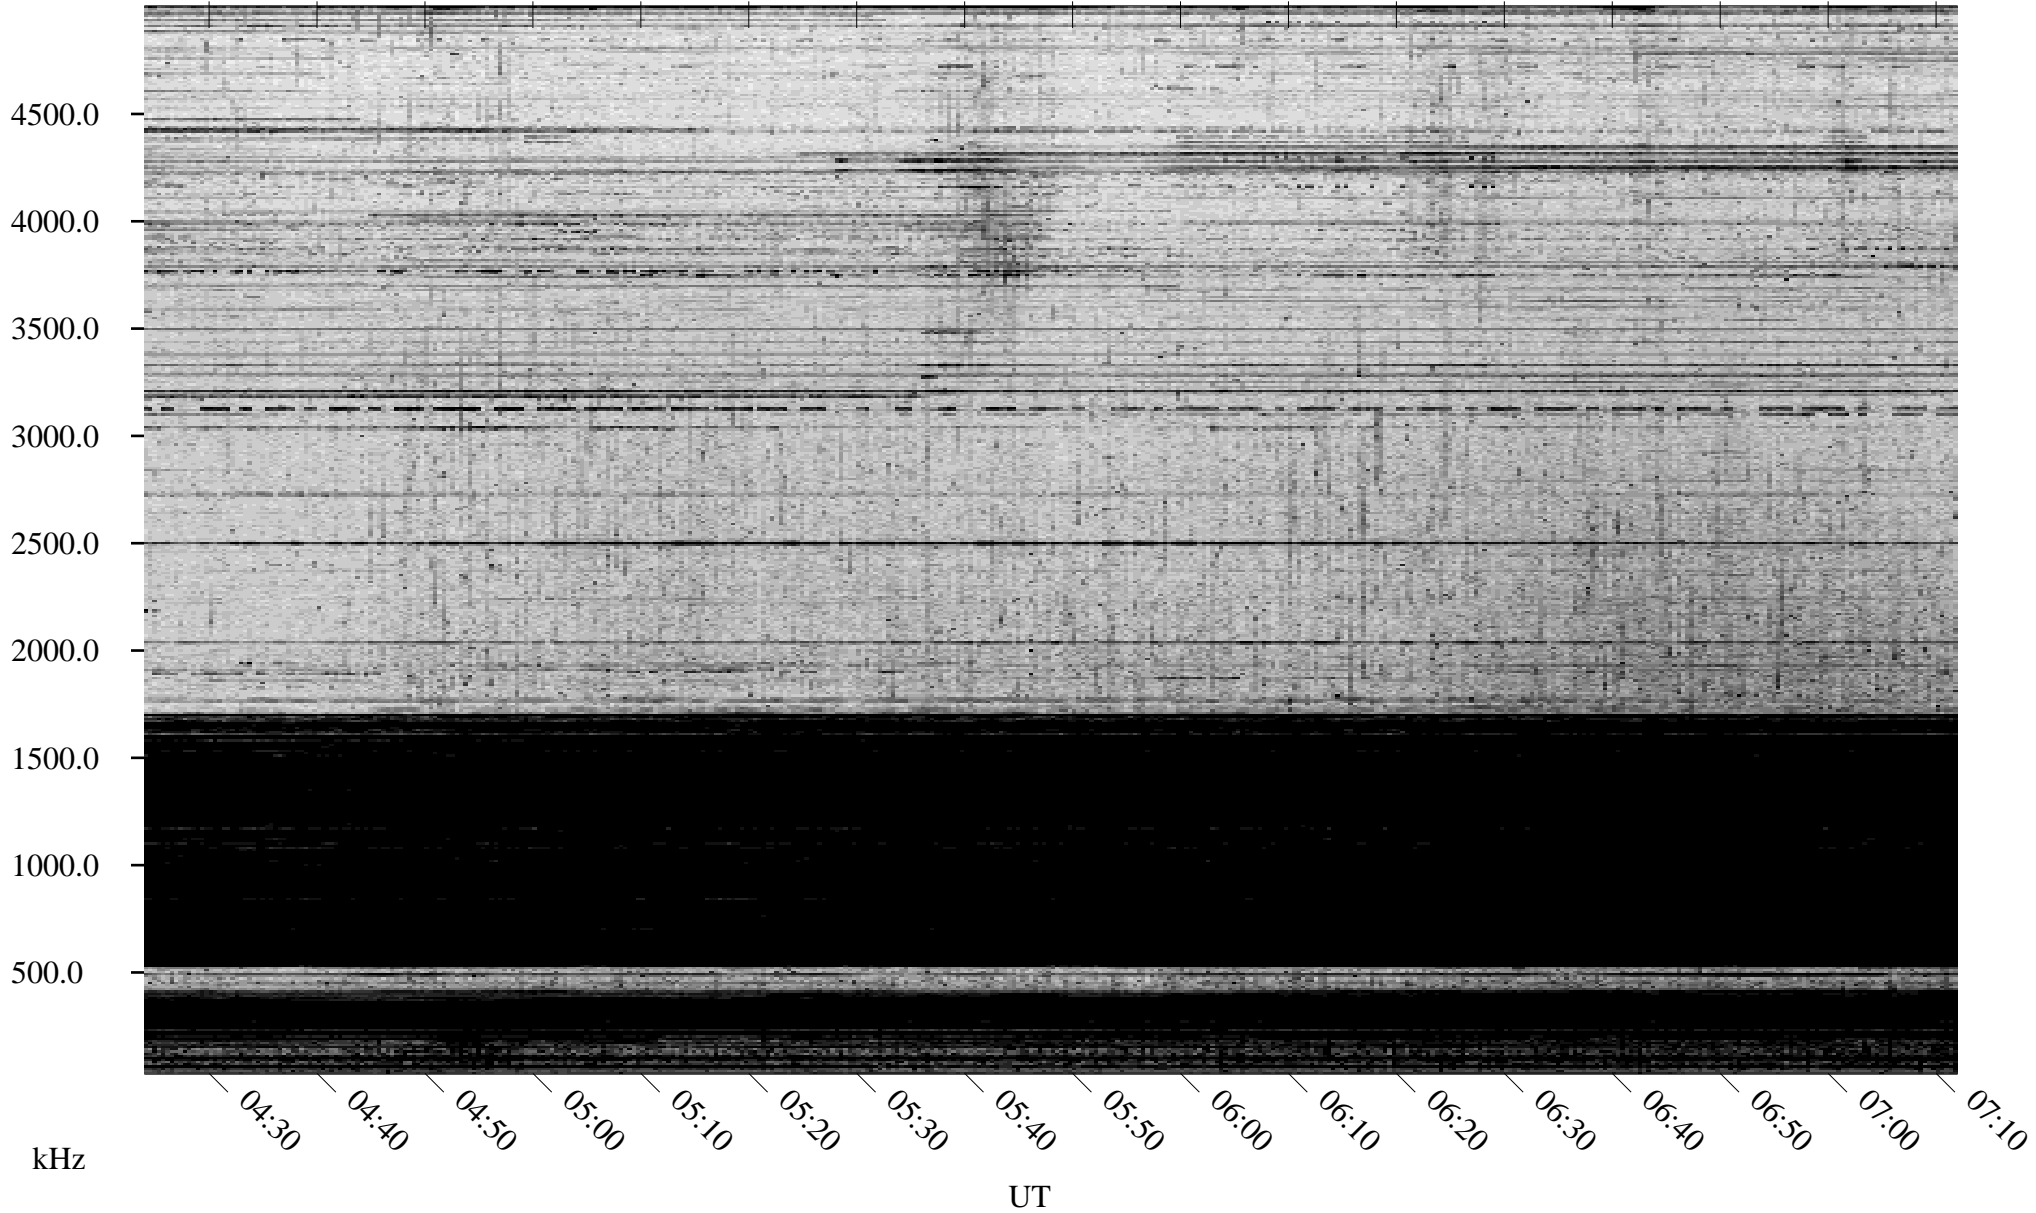

12/11/2004 Churchill, Manitoba

Linear Scale Black = 161 White = 15

ch04346l.r00m max_12

Page 1

12/11/2004 Churchill, Manitoba

Linear Scale Black = 161 White = 15

ch04346l.r00m max_12

Page 2

12/12/2004 Churchill, Manitoba

Linear Scale Black = 161 White = 15

ch04346l.r00m max_12

Page 3

12/12/2004 Churchill, Manitoba

Linear Scale Black = 161 White = 15

ch04346l.r00m max_12

Page 4

12/12/2004 Churchill, Manitoba

Linear Scale Black = 161 White = 15

ch04346l.r00m max_12

Page 5

12/12/2004 Churchill, Manitoba

Linear Scale Black = 161 White = 15

ch04346l.r00m max_12

Page 6

12/12/2004 Churchill, Manitoba

Linear Scale Black = 161 White = 15

ch04346l.r00m max_12

Page 7

12/12/2004 Churchill, Manitoba

Linear Scale Black = 161 White = 15

ch04346l.r00m max_12