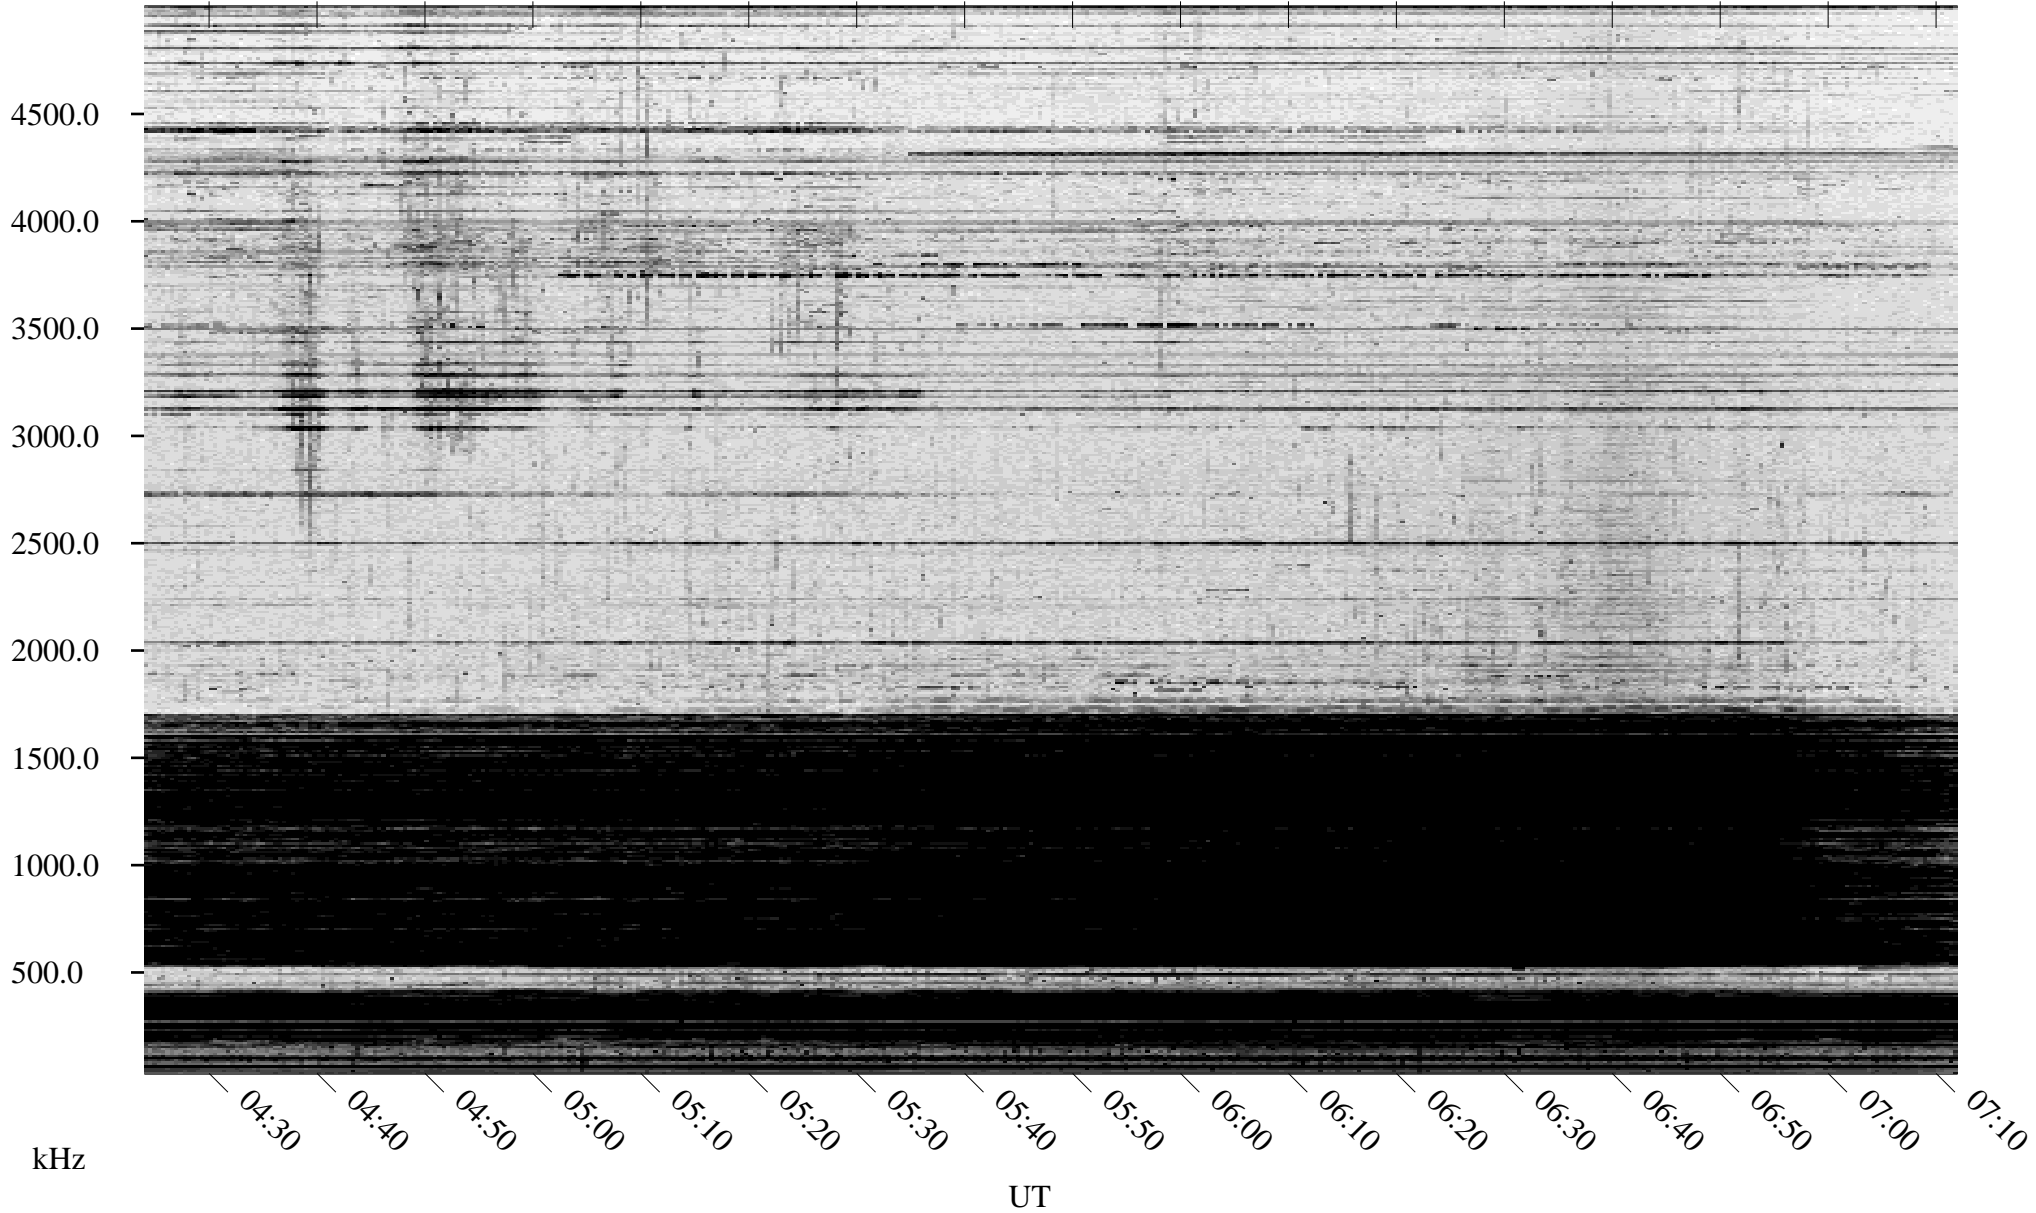

12/12/2004 Churchill, Manitoba

Linear Scale Black = 161 White = 15

ch04347l.r00m max_12

Page 1

12/12/2004 Churchill, Manitoba

Linear Scale Black = 161 White = 15

ch04347l.r00m max_12

Page 2

12/13/2004 Churchill, Manitoba

Linear Scale Black = 161 White = 15

ch04347l.r00m max_12

Page 3

12/13/2004 Churchill, Manitoba

Linear Scale Black = 161 White = 15

ch04347l.r00m max_12

Page 4

12/13/2004 Churchill, Manitoba

Linear Scale Black = 161 White = 15

ch04347l.r00m max_12

Page 5

12/13/2004 Churchill, Manitoba

Linear Scale Black = 161 White = 15

ch04347l.r00m max_12

Page 6

12/13/2004 Churchill, Manitoba

Linear Scale Black = 161 White = 15

ch04347l.r00m max_12

Page 7

12/13/2004 Churchill, Manitoba

Linear Scale Black = 161 White = 15

ch04347l.r00m max_12

Page 8